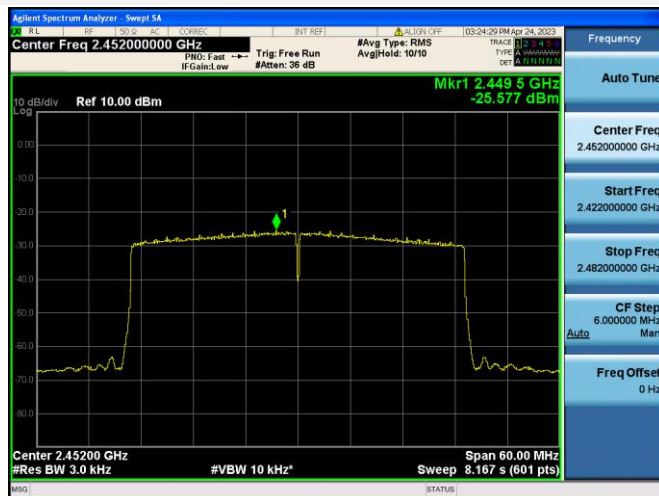

802.11ax-40 MHz(SU) CHANNEL 9