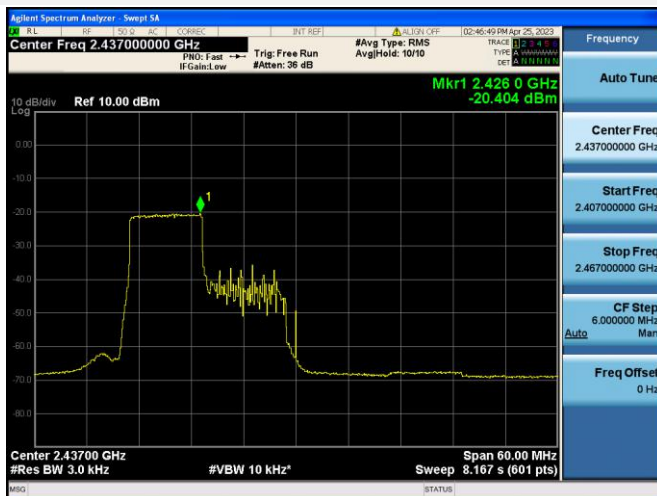

802.11ax-40 MHz(RU52) LOW CHANNEL

802.11ax-40 MHz(RU52) MIDDLE CHANNEL

802.11ax-40 MHz(RU52) HIGH CHANNEL

802.11ax-40 MHz(RU106) LOW CHANNEL

802.11ax-40 MHz(RU106) MIDDLE CHANNEL

802.11ax-40 MHz(RU106) HIGH CHANNEL

802.11ax-40 MHz(RU242) LOW CHANNEL

802.11ax-40 MHz(RU242) MIDDLE CHANNEL

802.11ax-40 MHz(RU242) HIGH CHANNEL

Aux. Antenna

802.11b CHANNEL 1

802.11b CHANNEL 6

802.11b CHANNEL 11

802.11g CHANNEL 1