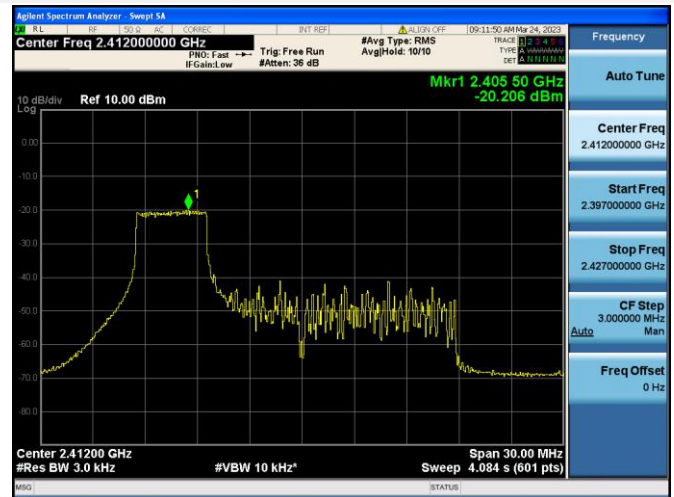

802.11ax-40 MHz(SU) CHANNEL 8

802.11ax-40 MHz(SU) CHANNEL 9

802.11ax-20 MHz(RU26) LOW CHANNEL

802.11ax-20 MHz(RU26) MIDDLE CHANNEL

802.11ax-20 MHz(RU26) HIGH CHANNEL

802.11ax-20 MHz(RU52) LOW CHANNEL

802.11ax-20 MHz(RU52) MIDDLE CHANNEL

802.11ax-20 MHz(RU52) HIGH CHANNEL

802.11ax-20 MHz(RU106) LOW CHANNEL

802.11ax-20 MHz(RU106) MIDDLE CHANNEL

802.11ax-20 MHz(RU106) HIGH CHANNEL

802.11ax-40 MHz(RU26) LOW CHANNEL

802.11ax-40 MHz(RU26) MIDDLE CHANNEL