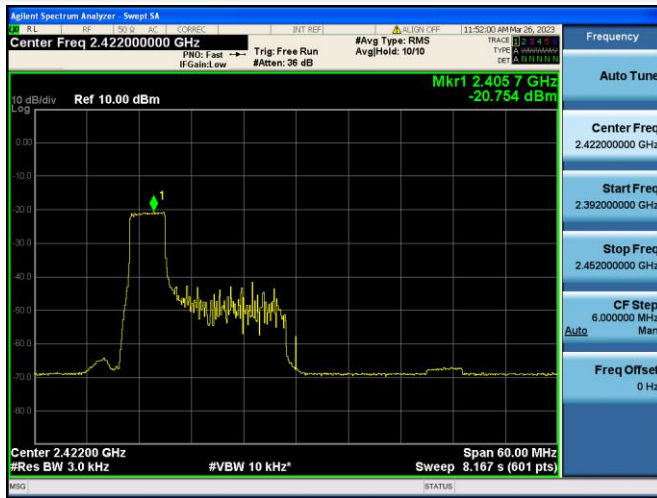

802.11ax-40 MHz(RU52) LOW CHANNEL

802.11ax-40 MHz(RU52) MIDDLE CHANNEL

802.11ax-40 MHz(RU52) HIGH CHANNEL

802.11ax-40 MHz(RU106) LOW CHANNEL

802.11ax-40 MHz(RU106) MIDDLE CHANNEL

802.11ax-40 MHz(RU106) HIGH CHANNEL

802.11ax-40 MHz(RU242) LOW CHANNEL

802.11ax-40 MHz(RU242) MIDDLE CHANNEL

802.11ax-40 MHz(RU242) HIGH CHANNEL

Aux. Antenna

802.11b CHANNEL 1

802.11b CHANNEL 6

802.11b CHANNEL 11

802.11g CHANNEL 1