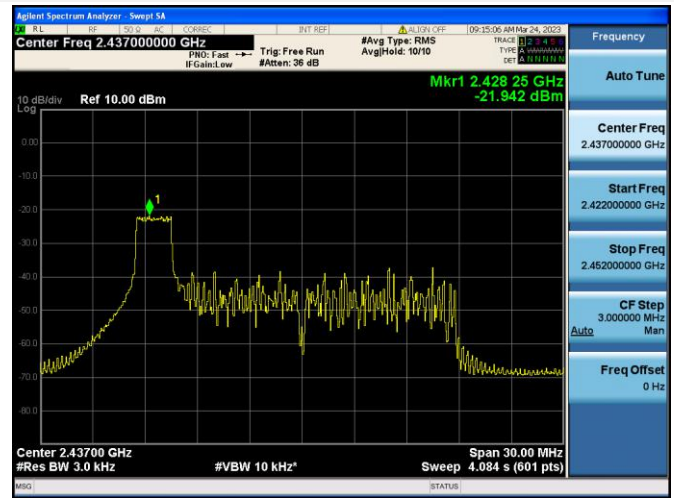

802.11ax-40 MHz(SU) CHANNEL 8

802.11ax-40 MHz(SU) CHANNEL 9

802.11ax-20 MHz(RU26) LOW CHANNEL

802.11ax-20 MHz(RU26) MIDDLE CHANNEL

802.11ax-20 MHz(RU26) HIGH CHANNEL

802.11ax-20 MHz(RU52) LOW CHANNEL

802.11ax-20 MHz(RU52) MIDDLE CHANNEL

802.11ax-20 MHz(RU52) HIGH CHANNEL

802.11ax-20 MHz(RU106) LOW CHANNEL

802.11ax-20 MHz(RU106) MIDDLE CHANNEL

802.11ax-20 MHz(RU106) HIGH CHANNEL

802.11ax-40 MHz(RU26) LOW CHANNEL

802.11ax-40 MHz(RU26) MIDDLE CHANNEL