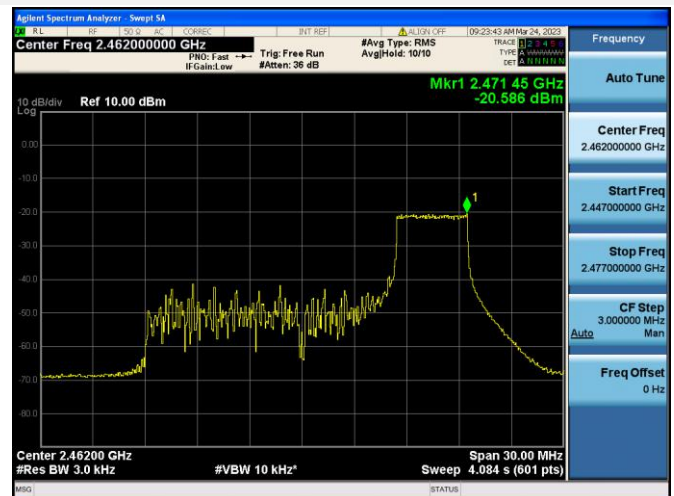

802.11ax-40 MHz(SU) CHANNEL 8

802.11ax-40 MHz(SU) CHANNEL 9

802.11ax-20 MHz(RU26) LOW CHANNEL

802.11ax-20 MHz(RU26) MIDDLE CHANNEL

802.11ax-20 MHz(RU26) HIGH CHANNEL

802.11ax-20 MHz(RU52) LOW CHANNEL

802.11ax-20 MHz(RU52) MIDDLE CHANNEL

802.11ax-20 MHz(RU52) HIGH CHANNEL

802.11ax-20 MHz(RU106) LOW CHANNEL

802.11ax-20 MHz(RU106) MIDDLE CHANNEL

802.11ax-20 MHz(RU106) HIGH CHANNEL

802.11ax-40 MHz(RU26) LOW CHANNEL

802.11ax-40 MHz(RU26) MIDDLE CHANNEL