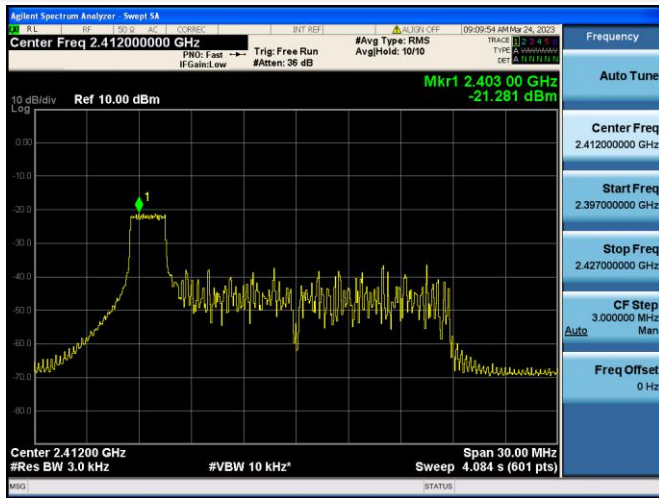

802.11ax-20 MHz(RU26) LOW CHANNEL