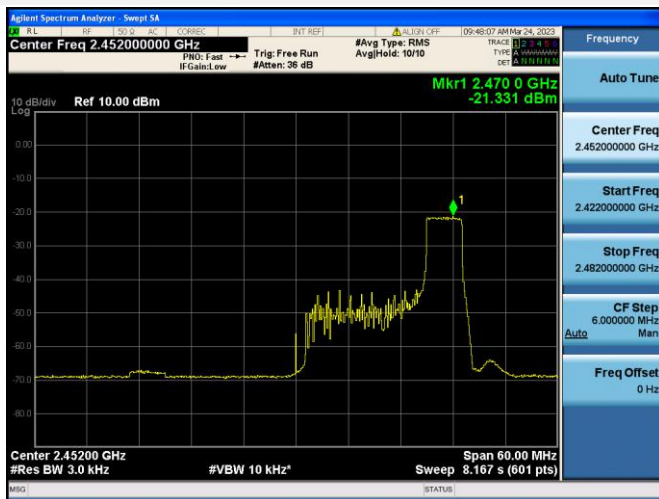

802.11ax-40 MHz(RU26) HIGH CHANNEL

802.11ax-40 MHz(RU52) LOW CHANNEL

802.11ax-40 MHz(RU52) MIDDLE CHANNEL

802.11ax-40 MHz(RU52) HIGH CHANNEL

802.11ax-40 MHz(RU106) LOW CHANNEL

802.11ax-40 MHz(RU106) MIDDLE CHANNEL

802.11ax-40 MHz(RU106) HIGH CHANNEL

802.11ax-40 MHz(RU242) LOW CHANNEL

802.11ax-40 MHz(RU242) MIDDLE CHANNEL

802.11ax-40 MHz(RU242) HIGH CHANNEL

MIMO-Main Antenna

802.11b CHANNEL 1

802.11b CHANNEL 6

802.11b CHANNEL 11