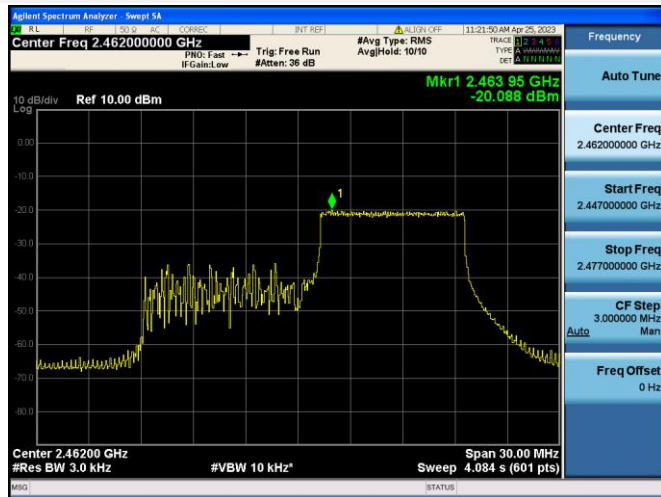

802.11ax-20 MHz(RU52) HIGH CHANNEL

802.11ax-20 MHz(RU106) LOW CHANNEL

802.11ax-20 MHz(RU106) MIDDLE CHANNEL

802.11ax-20 MHz(RU106) HIGH CHANNEL

802.11ax-40 MHz(RU26) LOW CHANNEL

802.11ax-40 MHz(RU26) MIDDLE CHANNEL