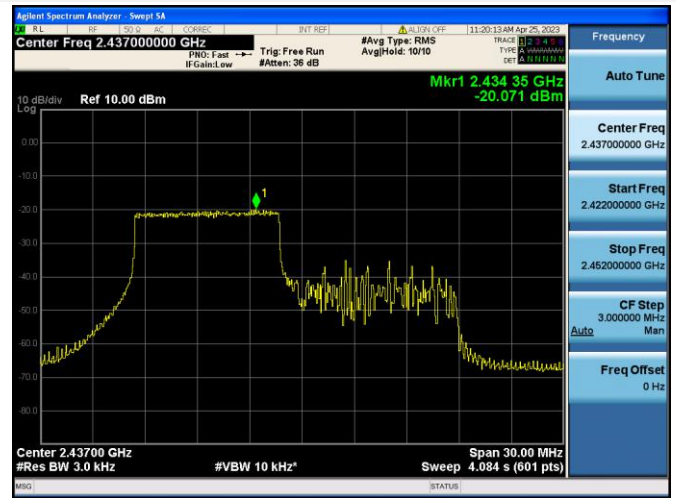

802.11ax-40 MHz(SU) CHANNEL 8

802.11ax-40 MHz(SU) CHANNEL 9

802.11ax-20 MHz(RU26) LOW CHANNEL

802.11ax-20 MHz(RU26) MIDDLE CHANNEL

802.11ax-20 MHz(RU26) HIGH CHANNEL

802.11ax-20 MHz(RU52) LOW CHANNEL

802.11ax-20 MHz(RU52) MIDDLE CHANNEL

802.11ax-20 MHz(RU52) HIGH CHANNEL

802.11ax-20 MHz(RU106) LOW CHANNEL

802.11ax-20 MHz(RU106) MIDDLE CHANNEL

802.11ax-20 MHz(RU106) HIGH CHANNEL

802.11ax-40 MHz(RU26) LOW CHANNEL

802.11ax-40 MHz(RU26) MIDDLE CHANNEL