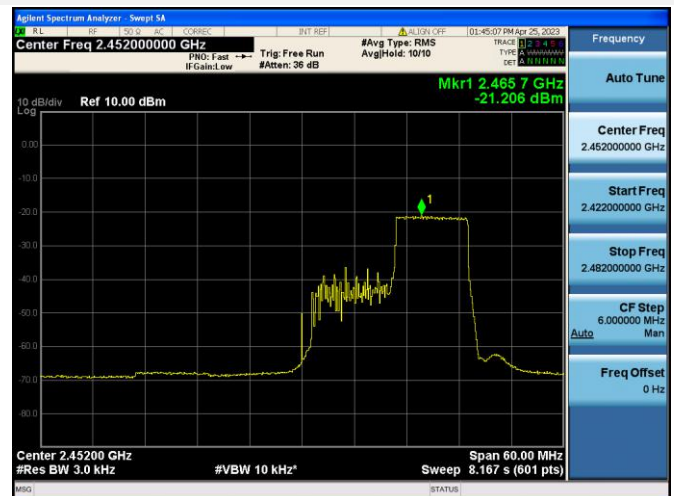

802.11ax-20 MHz(RU52) HIGH CHANNEL

802.11ax-20 MHz(RU106) LOW CHANNEL

802.11ax-20 MHz(RU106) MIDDLE CHANNEL

802.11ax-20 MHz(RU106) HIGH CHANNEL

802.11ax-40 MHz(RU26) LOW CHANNEL

802.11ax-40 MHz(RU26) MIDDLE CHANNEL

802.11ax-40 MHz(RU26) HIGH CHANNEL

802.11ax-40 MHz(RU52) LOW CHANNEL

802.11ax-40 MHz(RU52) MIDDLE CHANNEL

802.11ax-40 MHz(RU52) HIGH CHANNEL

802.11ax-40 MHz(RU106) LOW CHANNEL

802.11ax-40 MHz(RU106) MIDDLE CHANNEL

802.11ax-40 MHz(RU106) HIGH CHANNEL

802.11ax-40 MHz(RU242) LOW CHANNEL

802.11ax-40 MHz(RU242) MIDDLE CHANNEL

802.11ax-40 MHz(RU242) HIGH CHANNEL

MIMO-Main Antenna

802.11b CHANNEL 1

802.11b CHANNEL 6

802.11b CHANNEL 11