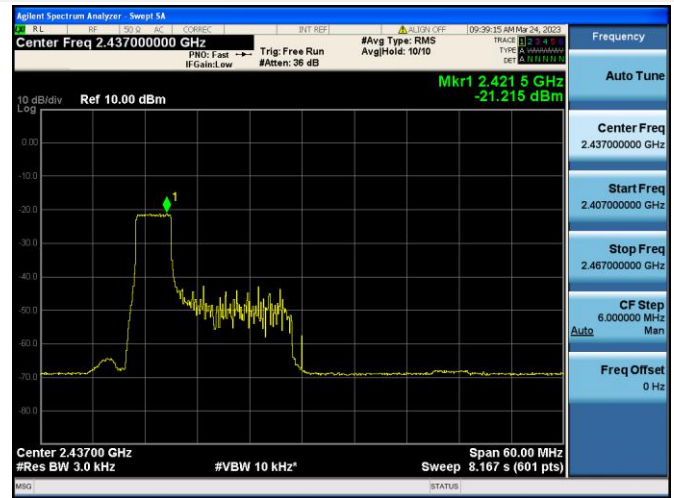

802.11ax-20 MHz(RU52) HIGH CHANNEL

802.11ax-20 MHz(RU106) LOW CHANNEL

802.11ax-20 MHz(RU106) MIDDLE CHANNEL

802.11ax-20 MHz(RU106) HIGH CHANNEL

802.11ax-40 MHz(RU26) LOW CHANNEL

802.11ax-40 MHz(RU26) MIDDLE CHANNEL

802.11ax-40 MHz(RU26) HIGH CHANNEL

802.11ax-40 MHz(RU52) LOW CHANNEL

802.11ax-40 MHz(RU52) MIDDLE CHANNEL

802.11ax-40 MHz(RU52) HIGH CHANNEL

802.11ax-40 MHz(RU106) LOW CHANNEL

802.11ax-40 MHz(RU106) MIDDLE CHANNEL