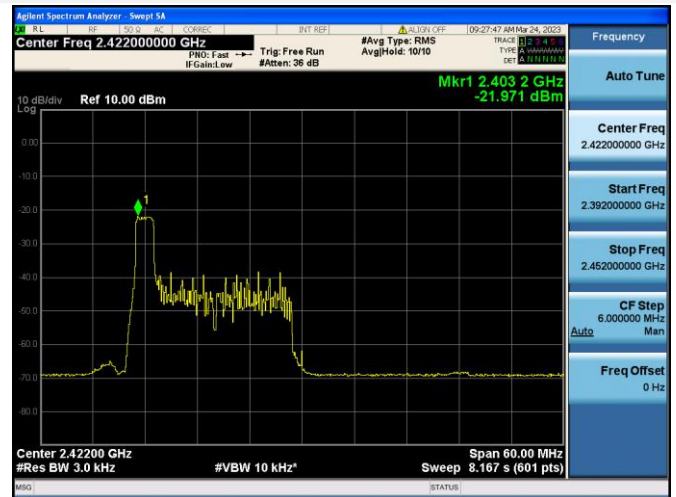

802.11ax-20 MHz(RU52) HIGH CHANNEL

802.11ax-20 MHz(RU106) LOW CHANNEL

802.11ax-20 MHz(RU106) MIDDLE CHANNEL

802.11ax-20 MHz(RU106) HIGH CHANNEL

802.11ax-40 MHz(RU26) LOW CHANNEL

802.11ax-40 MHz(RU26) MIDDLE CHANNEL

802.11ax-40 MHz(RU26) HIGH CHANNEL

802.11ax-40 MHz(RU52) LOW CHANNEL

802.11ax-40 MHz(RU52) MIDDLE CHANNEL

802.11ax-40 MHz(RU52) HIGH CHANNEL

802.11ax-40 MHz(RU106) LOW CHANNEL

802.11ax-40 MHz(RU106) MIDDLE CHANNEL