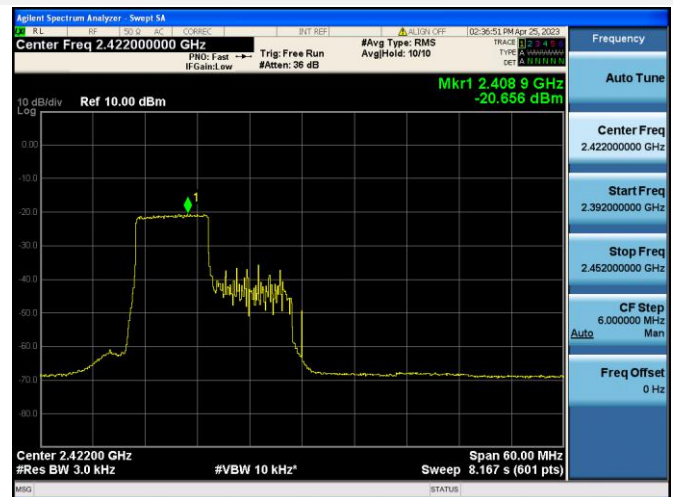

802.11ax-40 MHz(RU52) LOW CHANNEL

802.11ax-40 MHz(RU52) MIDDLE CHANNEL

802.11ax-40 MHz(RU52) HIGH CHANNEL

802.11ax-40 MHz(RU106) LOW CHANNEL

802.11ax-40 MHz(RU106) MIDDLE CHANNEL

802.11ax-40 MHz(RU106) HIGH CHANNEL

802.11ax-40 MHz(RU242) LOW CHANNEL

802.11ax-40 MHz(RU242) MIDDLE CHANNEL

802.11ax-40 MHz(RU242) HIGH CHANNEL

Aux. Antenna

802.11b CHANNEL 1

802.11b CHANNEL 6

802.11b CHANNEL 11

802.11g CHANNEL 1