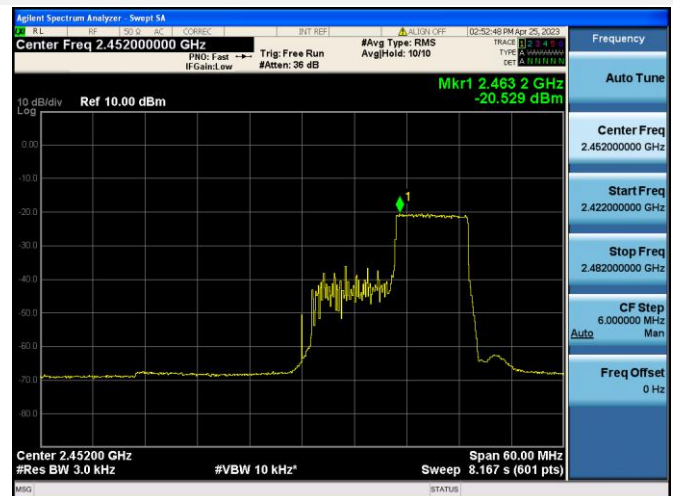

802.11ax-40 MHz(RU52) LOW CHANNEL

802.11ax-40 MHz(RU52) MIDDLE CHANNEL

802.11ax-40 MHz(RU52) HIGH CHANNEL

802.11ax-40 MHz(RU106) LOW CHANNEL

802.11ax-40 MHz(RU106) MIDDLE CHANNEL

802.11ax-40 MHz(RU106) HIGH CHANNEL

802.11ax-40 MHz(RU242) LOW CHANNEL

802.11ax-40 MHz(RU242) MIDDLE CHANNEL

802.11ax-40 MHz(RU242) HIGH CHANNEL

Aux. Antenna

802.11b CHANNEL 1

802.11b CHANNEL 6

802.11b CHANNEL 11

802.11g CHANNEL 1