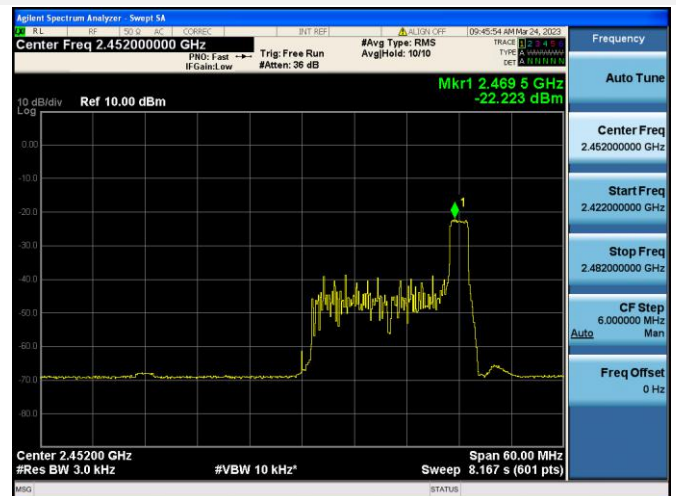

802.11ax-20 MHz(RU52) HIGH CHANNEL

802.11ax-20 MHz(RU106) LOW CHANNEL

802.11ax-20 MHz(RU106) MIDDLE CHANNEL

802.11ax-20 MHz(RU106) HIGH CHANNEL

802.11ax-40 MHz(RU26) LOW CHANNEL

802.11ax-40 MHz(RU26) MIDDLE CHANNEL

802.11ax-40 MHz(RU26) HIGH CHANNEL

802.11ax-40 MHz(RU52) LOW CHANNEL

802.11ax-40 MHz(RU52) MIDDLE CHANNEL

802.11ax-40 MHz(RU52) HIGH CHANNEL

802.11ax-40 MHz(RU106) LOW CHANNEL

802.11ax-40 MHz(RU106) MIDDLE CHANNEL