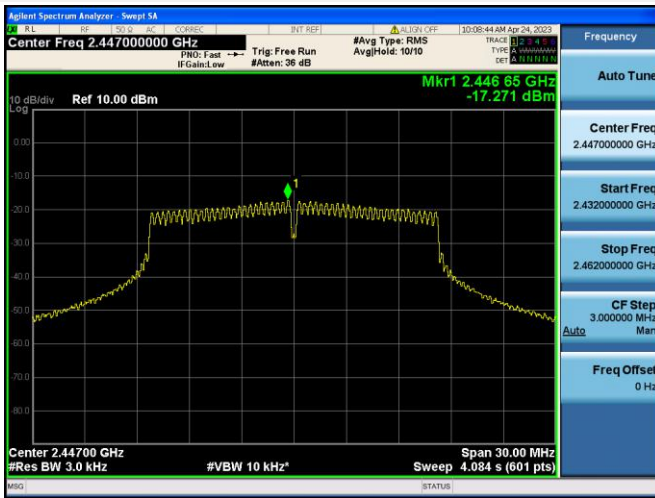

802.11g CHANNEL 8