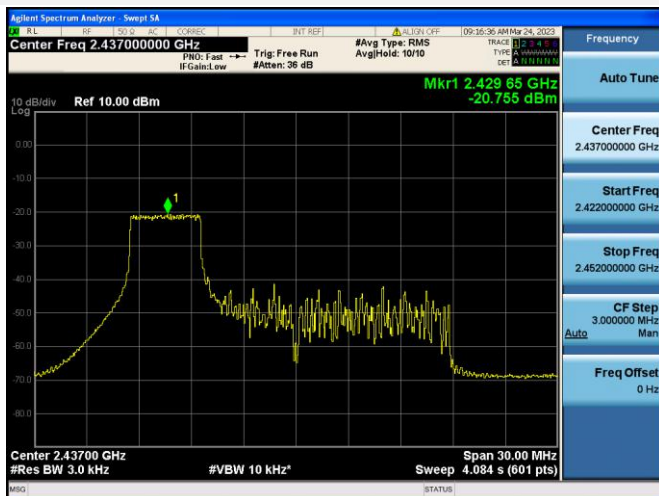

802.11ax-40 MHz(SU) CHANNEL 8

802.11ax-40 MHz(SU) CHANNEL 9

802.11ax-20 MHz(RU26) LOW CHANNEL

802.11ax-20 MHz(RU26) MIDDLE CHANNEL

802.11ax-20 MHz(RU26) HIGH CHANNEL

802.11ax-20 MHz(RU52) LOW CHANNEL

802.11ax-20 MHz(RU52) MIDDLE CHANNEL

802.11ax-20 MHz(RU52) HIGH CHANNEL

802.11ax-20 MHz(RU106) LOW CHANNEL

802.11ax-20 MHz(RU106) MIDDLE CHANNEL

802.11ax-20 MHz(RU106) HIGH CHANNEL

802.11ax-40 MHz(RU26) LOW CHANNEL

802.11ax-40 MHz(RU26) MIDDLE CHANNEL