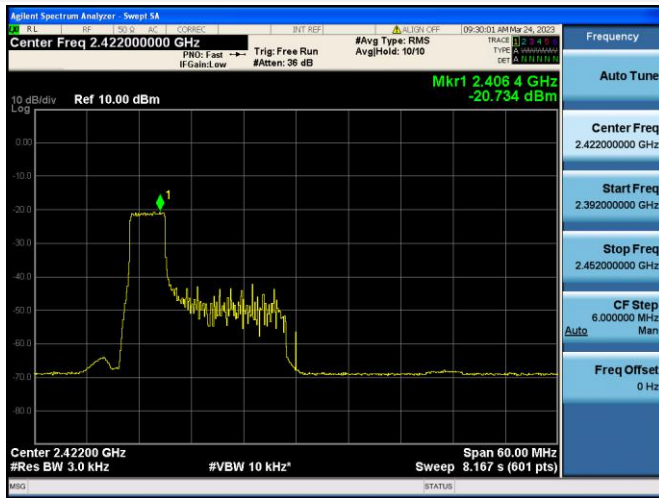

802.11ax-20 MHz(RU52) HIGH CHANNEL

802.11ax-20 MHz(RU106) LOW CHANNEL

802.11ax-20 MHz(RU106) MIDDLE CHANNEL

802.11ax-20 MHz(RU106) HIGH CHANNEL

802.11ax-40 MHz(RU26) LOW CHANNEL

802.11ax-40 MHz(RU26) MIDDLE CHANNEL

802.11ax-40 MHz(RU26) HIGH CHANNEL

802.11ax-40 MHz(RU52) LOW CHANNEL

802.11ax-40 MHz(RU52) MIDDLE CHANNEL

802.11ax-40 MHz(RU52) HIGH CHANNEL

802.11ax-40 MHz(RU106) LOW CHANNEL

802.11ax-40 MHz(RU106) MIDDLE CHANNEL