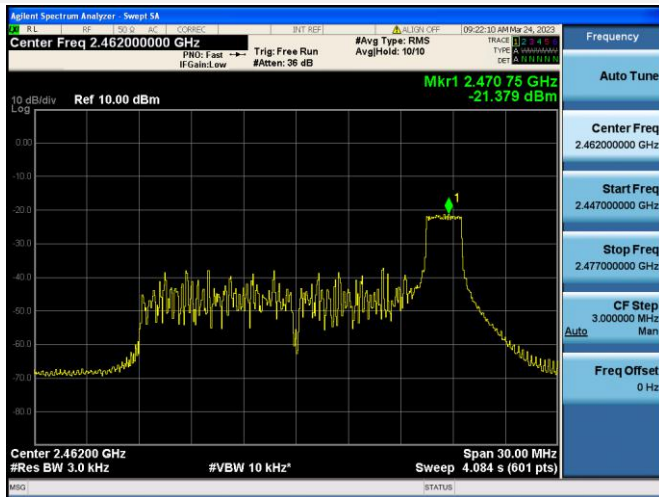

802.11ax-40 MHz(SU) CHANNEL 8

802.11ax-40 MHz(SU) CHANNEL 9

802.11ax-20 MHz(RU26) LOW CHANNEL

802.11ax-20 MHz(RU26) MIDDLE CHANNEL

802.11ax-20 MHz(RU26) HIGH CHANNEL

802.11ax-20 MHz(RU52) LOW CHANNEL

802.11ax-20 MHz(RU52) MIDDLE CHANNEL