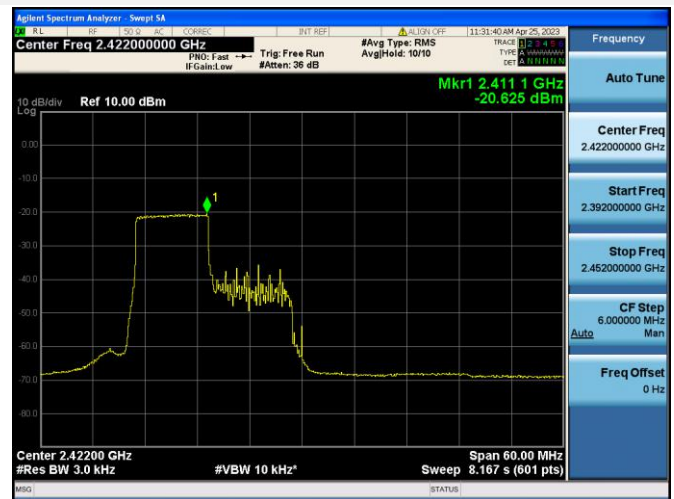

802.11ax-20 MHz(RU52) HIGH CHANNEL

802.11ax-20 MHz(RU106) LOW CHANNEL

802.11ax-20 MHz(RU106) MIDDLE CHANNEL

802.11ax-20 MHz(RU106) HIGH CHANNEL

802.11ax-40 MHz(RU26) LOW CHANNEL

802.11ax-40 MHz(RU26) MIDDLE CHANNEL

802.11ax-40 MHz(RU26) HIGH CHANNEL

802.11ax-40 MHz(RU52) LOW CHANNEL

802.11ax-40 MHz(RU52) MIDDLE CHANNEL

802.11ax-40 MHz(RU52) HIGH CHANNEL

802.11ax-40 MHz(RU106) LOW CHANNEL

802.11ax-40 MHz(RU106) MIDDLE CHANNEL

802.11ax-40 MHz(RU106) HIGH CHANNEL

802.11ax-40 MHz(RU242) LOW CHANNEL

802.11ax-40 MHz(RU242) MIDDLE CHANNEL

802.11ax-40 MHz(RU242) HIGH CHANNEL

MIMO-Main Antenna

802.11b CHANNEL 1

802.11b CHANNEL 6

802.11b CHANNEL 11