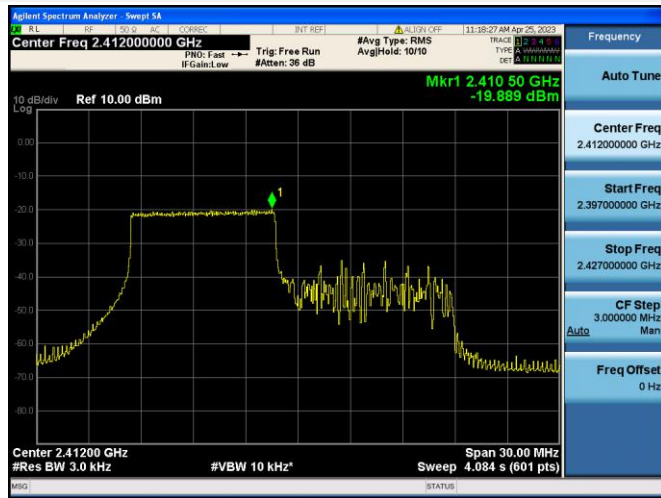

802.11ax-40 MHz(SU) CHANNEL 8

802.11ax-40 MHz(SU) CHANNEL 9

802.11ax-20 MHz(RU26) LOW CHANNEL

802.11ax-20 MHz(RU26) MIDDLE CHANNEL

802.11ax-20 MHz(RU26) HIGH CHANNEL

802.11ax-20 MHz(RU52) LOW CHANNEL

802.11ax-20 MHz(RU52) MIDDLE CHANNEL

802.11ax-20 MHz(RU52) HIGH CHANNEL

802.11ax-20 MHz(RU106) LOW CHANNEL

802.11ax-20 MHz(RU106) MIDDLE CHANNEL

802.11ax-20 MHz(RU106) HIGH CHANNEL

802.11ax-40 MHz(RU26) LOW CHANNEL

802.11ax-40 MHz(RU26) MIDDLE CHANNEL