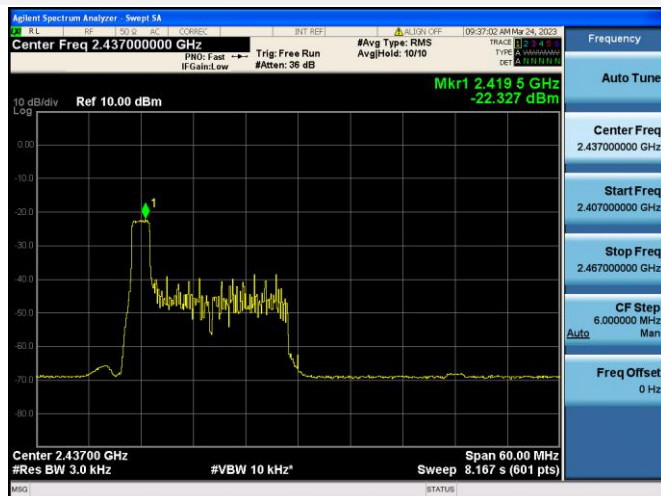

802.11ax-20 MHz(RU52) HIGH CHANNEL

802.11ax-20 MHz(RU106) LOW CHANNEL

802.11ax-20 MHz(RU106) MIDDLE CHANNEL

802.11ax-20 MHz(RU106) HIGH CHANNEL

802.11ax-40 MHz(RU26) LOW CHANNEL

802.11ax-40 MHz(RU26) MIDDLE CHANNEL