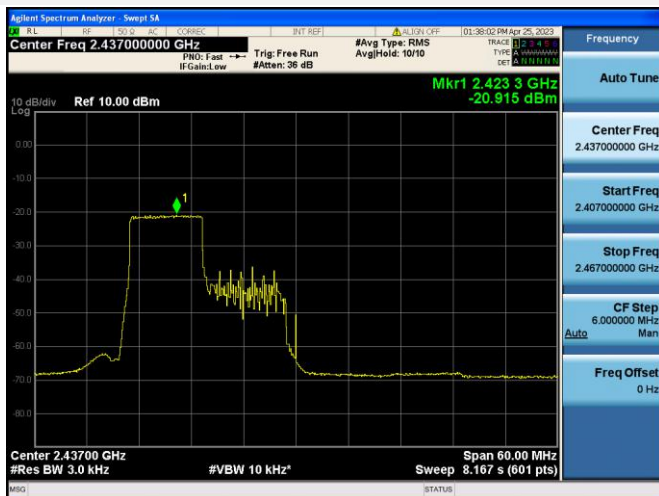

802.11ax-40 MHz(RU26) HIGH CHANNEL

802.11ax-40 MHz(RU52) LOW CHANNEL

802.11ax-40 MHz(RU52) MIDDLE CHANNEL

802.11ax-40 MHz(RU52) HIGH CHANNEL

802.11ax-40 MHz(RU106) LOW CHANNEL

802.11ax-40 MHz(RU106) MIDDLE CHANNEL

802.11ax-40 MHz(RU106) HIGH CHANNEL

802.11ax-40 MHz(RU242) LOW CHANNEL

802.11ax-40 MHz(RU242) MIDDLE CHANNEL

802.11ax-40 MHz(RU242) HIGH CHANNEL

MIMO-Main Antenna

802.11b CHANNEL 1

802.11b CHANNEL 6

802.11b CHANNEL 11