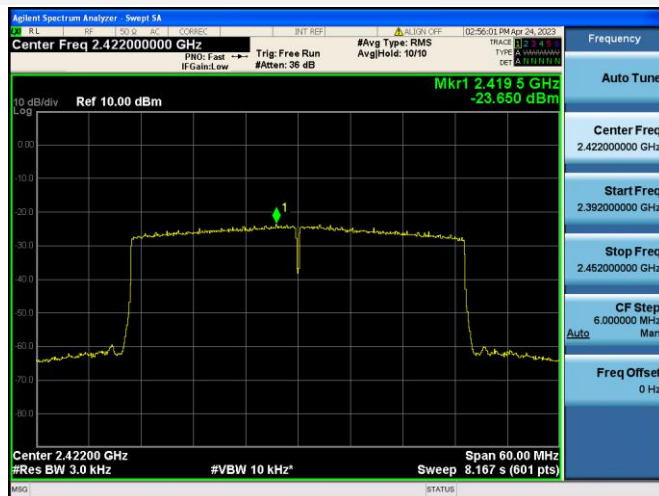

802.11ax-40 MHz(SU) CHANNEL 3