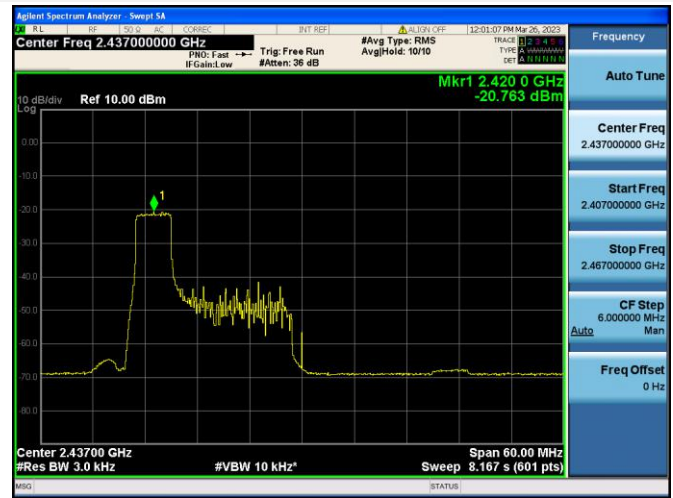

802.11ax-40 MHz(RU52) LOW CHANNEL

802.11ax-40 MHz(RU52) MIDDLE CHANNEL

802.11ax-40 MHz(RU52) HIGH CHANNEL

802.11ax-40 MHz(RU106) LOW CHANNEL

802.11ax-40 MHz(RU106) MIDDLE CHANNEL

802.11ax-40 MHz(RU106) HIGH CHANNEL

802.11ax-40 MHz(RU242) LOW CHANNEL

802.11ax-40 MHz(RU242) MIDDLE CHANNEL

802.11ax-40 MHz(RU242) HIGH CHANNEL

Aux. Antenna

802.11b CHANNEL 1

802.11b CHANNEL 6

802.11b CHANNEL 11

802.11g CHANNEL 1