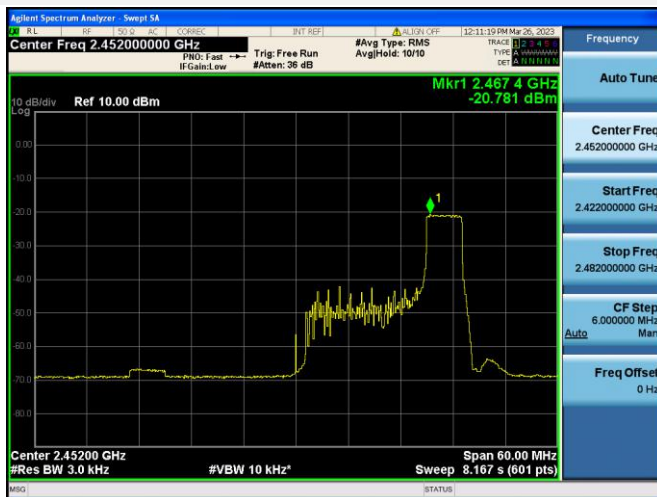

802.11ax-40 MHz(RU52) LOW CHANNEL

802.11ax-40 MHz(RU52) MIDDLE CHANNEL

802.11ax-40 MHz(RU52) HIGH CHANNEL

802.11ax-40 MHz(RU106) LOW CHANNEL

802.11ax-40 MHz(RU106) MIDDLE CHANNEL

802.11ax-40 MHz(RU106) HIGH CHANNEL

802.11ax-40 MHz(RU242) LOW CHANNEL

802.11ax-40 MHz(RU242) MIDDLE CHANNEL

802.11ax-40 MHz(RU242) HIGH CHANNEL

Aux. Antenna

802.11b CHANNEL 1

802.11b CHANNEL 6

802.11b CHANNEL 11

802.11g CHANNEL 1