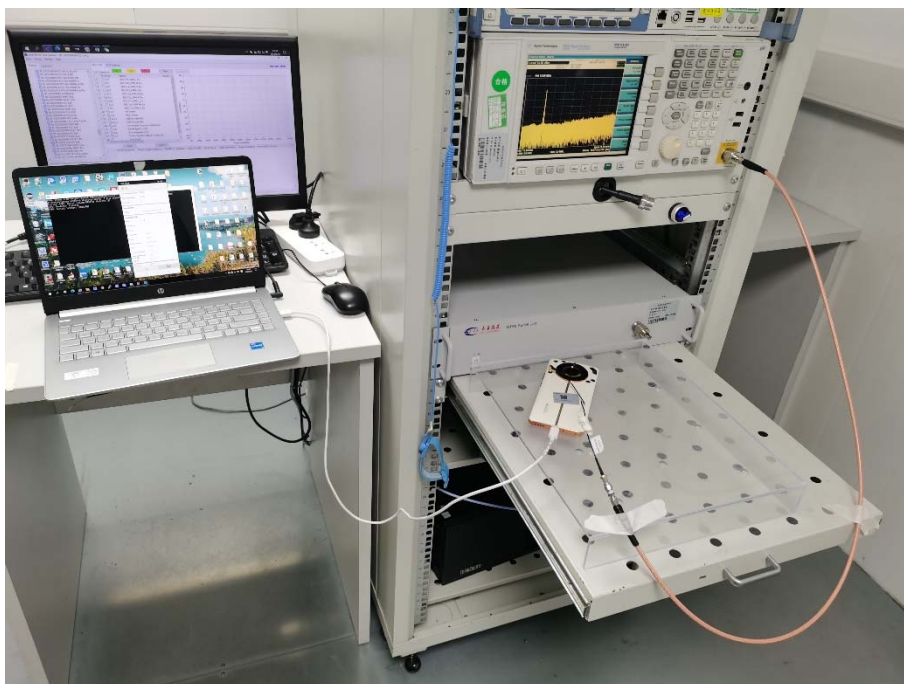

TEST SETUP PHOTOS

1 Radiated Test Photo

Below 30MHz-BT

Close-up-BT

30MHz-1GHz-BT

Above 1GHz-BT

Close-up-BT

30MHz-1GHz-RF

Above 1GHz-RF

Close-up-RF

2 Conducted Test Photo

Conducted Test-BT

Conducted Test-WIFI

Conducted Test-RF

DFS Test

3 Conducted Emissions

Test Photo 1

Test Photo 2

--BLANK BELOW--