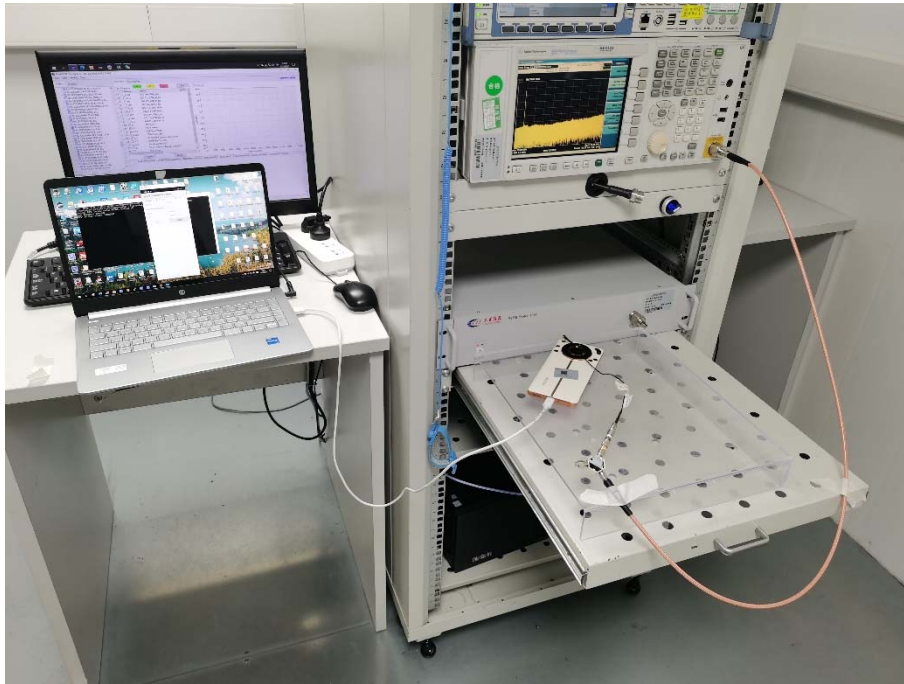

TEST SETUP PHOTOS

1 Radiated Test Photo

Below 30MHz-BT

Close-up-BT

30MHz-1GHz-BT

Above 1GHz-BT

Close-up-BT

30MHz-1GHz-RF

Above 1GHz-RF

Close-up-RF

2 Conducted Test Photo

Conducted Test-BT

Conducted Test-WIFI

Conducted Test-RF

DFS Test

3 Conducted Emissions

Test Photo 1

Test Photo 2

--BLANK BELOW--