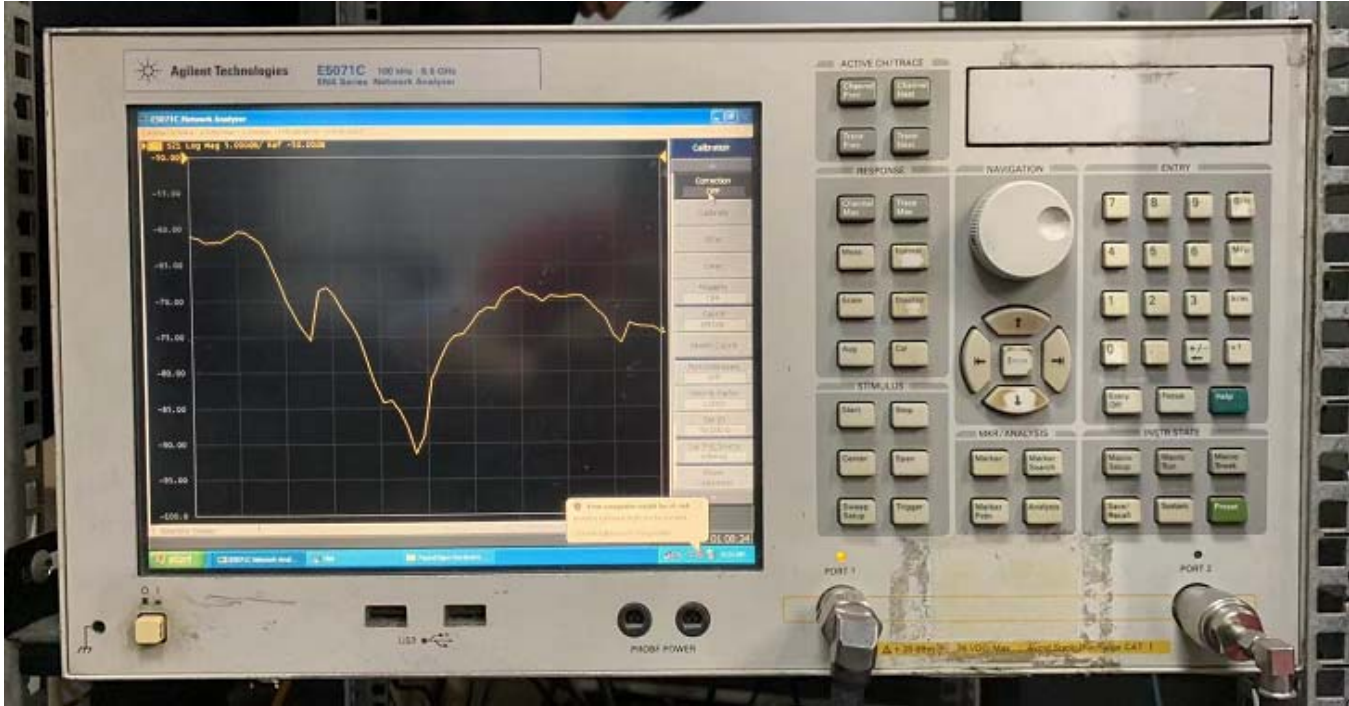

Test setup

Test Environment, list of calibrated test equipment

AglientE5071C ↑

RayZone-2800

Calibration Date : 20220712

Antenna Placement