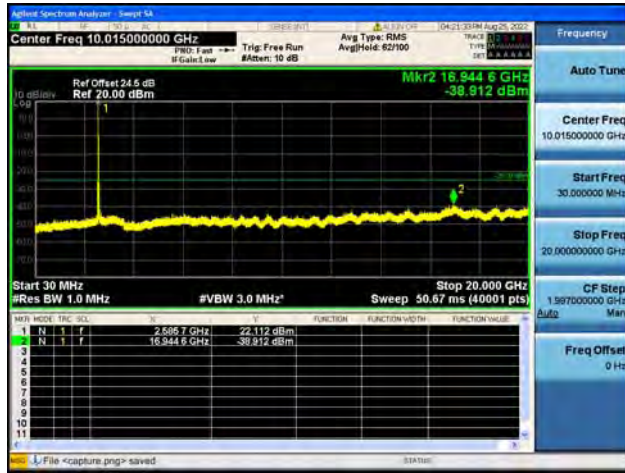

Band38-30M-20G / 20MHz / Low CH / 64QAM

Band38-20G-26G / 20MHz / Low CH / 64QAM

Band38-30M-20G / 20MHz / Mid CH / QPSK

Band38-20G-26G / 20MHz / Mid CH / QPSK

Band38-30M-20G / 20MHz / Mid CH / 16QAM

Band38-20G-26G / 20MHz / Mid CH / 16QAM