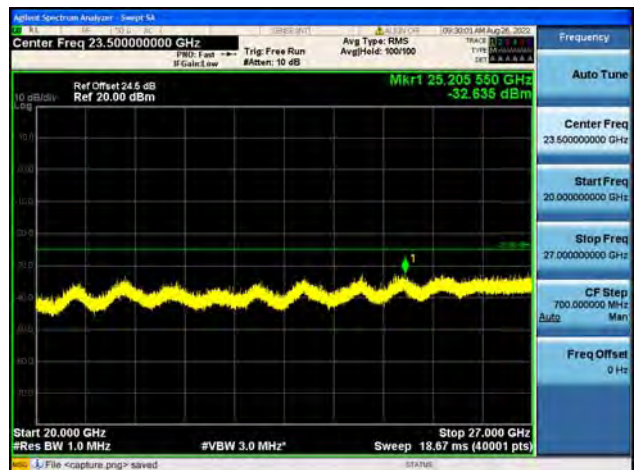

Band41-20G-27G / 20MHz / Low CH / QPSK