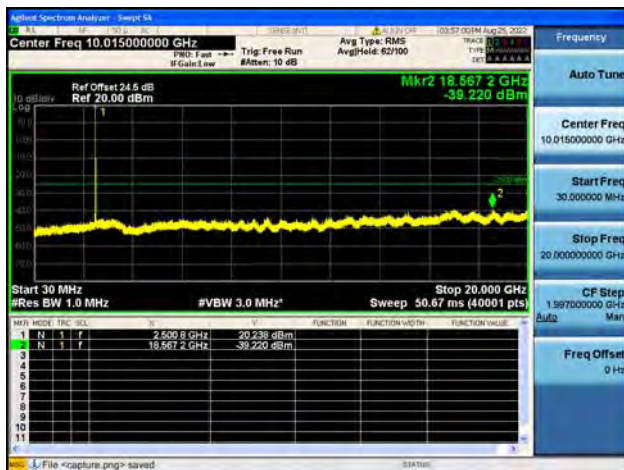

Band7-30M-20G / 20MHz / Low CH / 64QAM