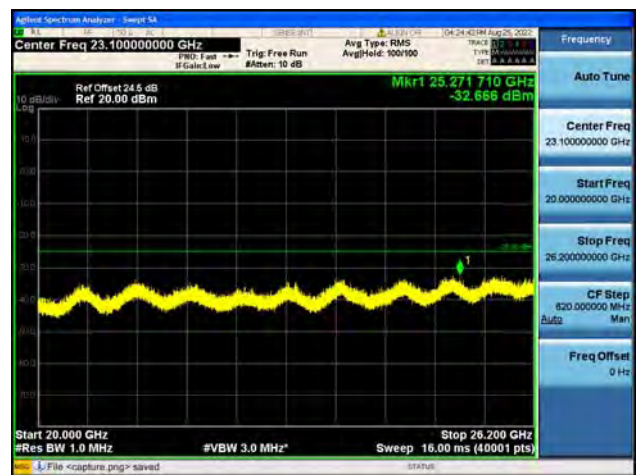

Band41-20G-27G / 5MHz / Low CH / QPSK