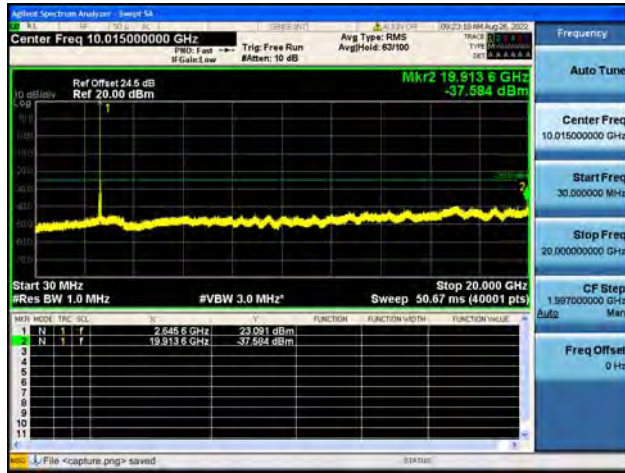

Band41-30M-20G / 10MHz / Mid CH / 64QAM

Band41-20G-27G / 10MHz / Mid CH / 64QAM

Band41-30M-20G / 10MHz / High CH / QPSK

Band41-20G-27G / 10MHz / High CH / QPSK

Band41-30M-20G / 10MHz / High CH / 16QAM

Band41-20G-27G / 10MHz / High CH / 16QAM