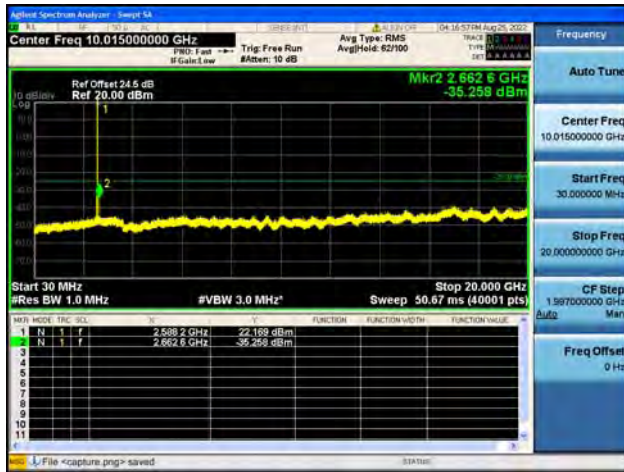

Band38-30M-20G / 15MHz / Low CH / 64QAM

Band38-20G-26G / 15MHz / Low CH / 64QAM

Band38-30M-20G / 15MHz / Mid CH / QPSK

Band38-20G-26G / 15MHz / Mid CH / QPSK

Band38-30M-20G / 15MHz / Mid CH / 16QAM

Band38-20G-26G / 15MHz / Mid CH / 16QAM