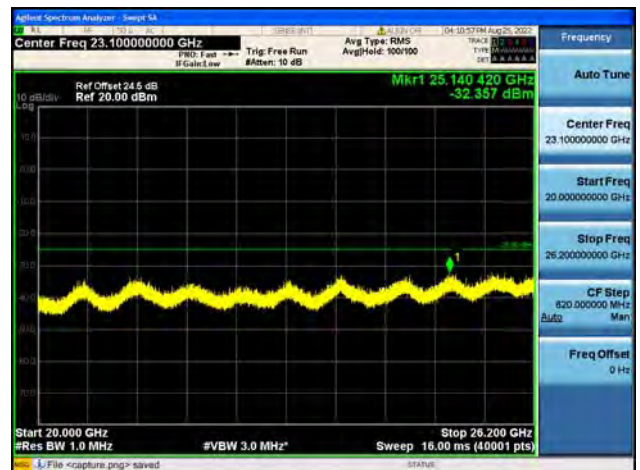

Band38-20G-26G / 10MHz / Mid CH / QPSK