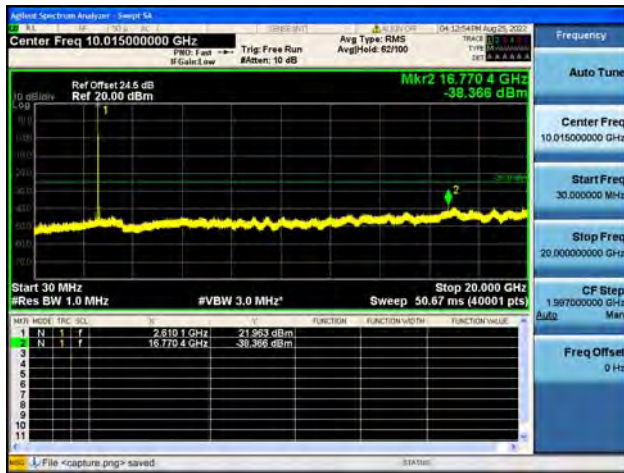

Band38-30M-20G / 10MHz / Mid CH / 64QAM

Band38-20G-26G / 10MHz / Mid CH / 64QAM

Band38-30M-20G / 10MHz / High CH / QPSK

Band38-20G-26G / 10MHz / High CH / QPSK

Band38-30M-20G / 10MHz / High CH / 16QAM

Band38-20G-26G / 10MHz / High CH / 16QAM