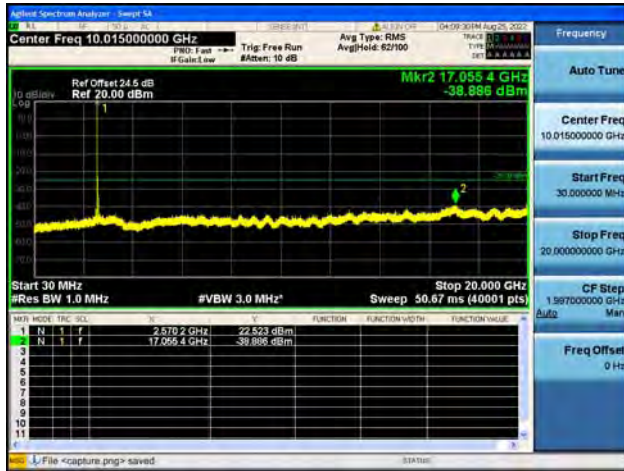

Band38-30M-20G / 5MHz / High CH / 64QAM

Band38-20G-26G / 5MHz / High CH / 64QAM

Band38-30M-20G / 10MHz / Low CH / QPSK

Band38-20G-26G / 10MHz / Low CH / QPSK

Band38-30M-20G / 10MHz / Low CH / 16QAM

Band38-20G-26G / 10MHz / Low CH / 16QAM