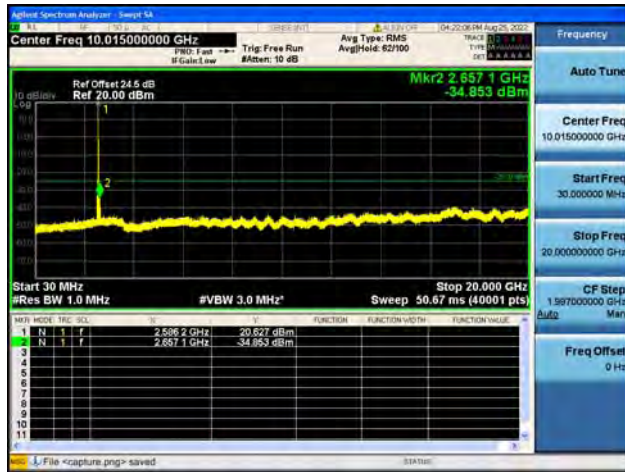

Band38-30M-20G / 20MHz / Low CH / 64QAM

Band38-20G-26G / 20MHz / Low CH / 64QAM

Band38-30M-20G / 20MHz / Mid CH / QPSK

Band38-20G-26G / 20MHz / Mid CH / QPSK

Band38-30M-20G / 20MHz / Mid CH / 16QAM

Band38-20G-26G / 20MHz / Mid CH / 16QAM