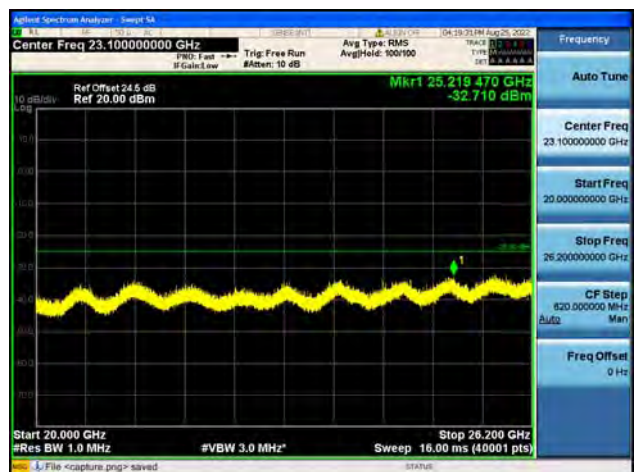

Band38-20G-26G / 20MHz / Low CH / QPSK