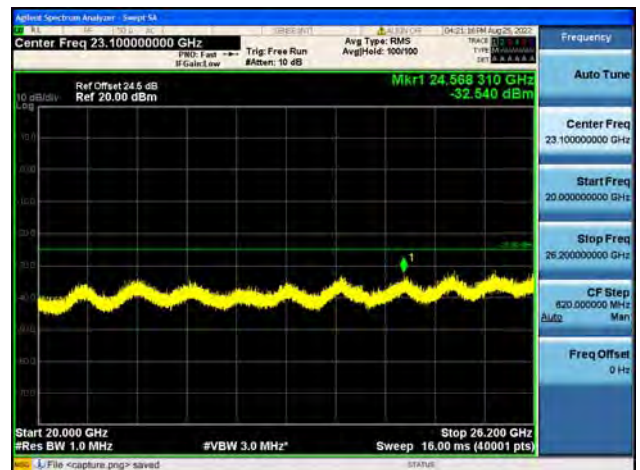

Band38-20G-26G / 20MHz / Mid CH / QPSK