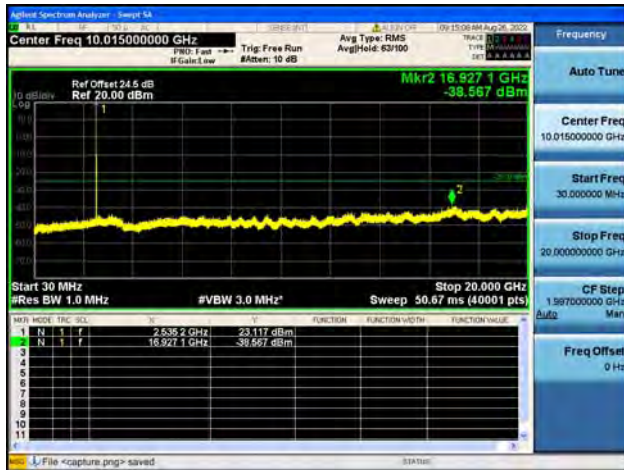

Band38-30M-20G / 20MHz / High CH / 64QAM

Band38-20G-26G / 20MHz / High CH / 64QAM

Band41-30M-20G / 5MHz / Low CH / QPSK

Band41-20G-27G / 5MHz / Low CH / QPSK

Band41-30M-20G / 5MHz / Low CH / 16QAM

Band41-20G-27G / 5MHz / Low CH / 16QAM