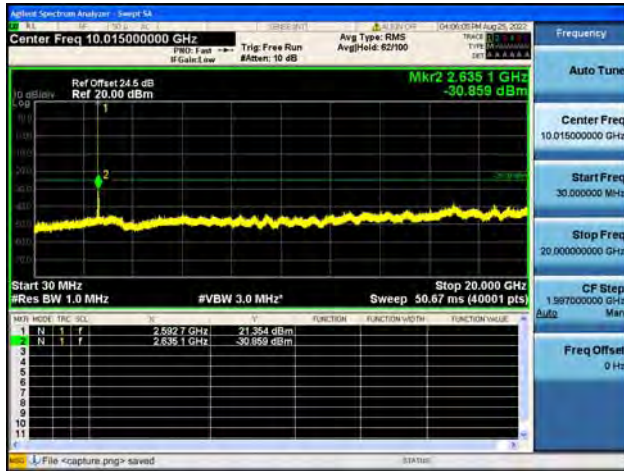

Band38-30M-20G / 5MHz / Low CH / 64QAM

Band38-20G-26G / 5MHz / Low CH / 64QAM

Band38-30M-20G / 5MHz / Mid CH / QPSK

Band38-20G-26G / 5MHz / Mid CH / QPSK

Band38-30M-20G / 5MHz / Mid CH / 16QAM

Band38-20G-26G / 5MHz / Mid CH / 16QAM