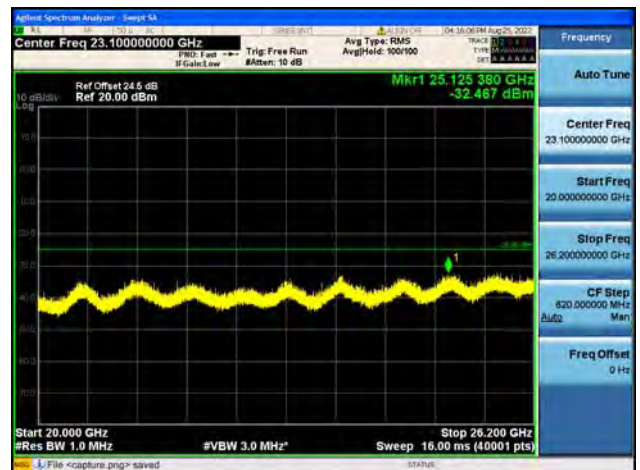

Band38-20G-26G / 15MHz / Mid CH / QPSK