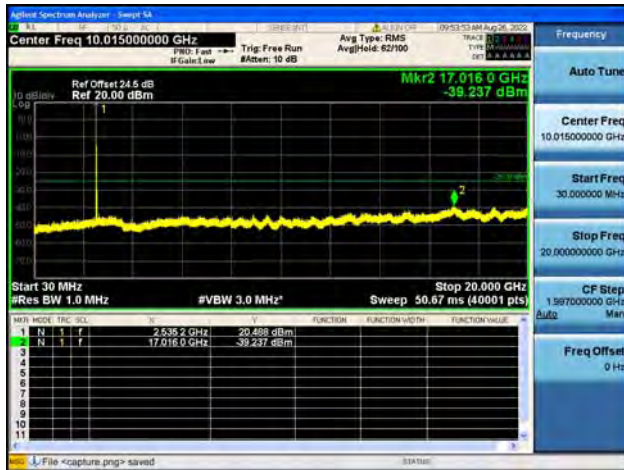

Band41-30M-20G / 5MHz / High CH / 64QAM

Band41-20G-27G / 5MHz / High CH / 64QAM

Band41-30M-20G / 10MHz / Low CH / QPSK

Band41-20G-27G / 10MHz / Low CH / QPSK

Band41-30M-20G / 10MHz / Low CH / 16QAM

Band41-20G-27G / 10MHz / Low CH / 16QAM