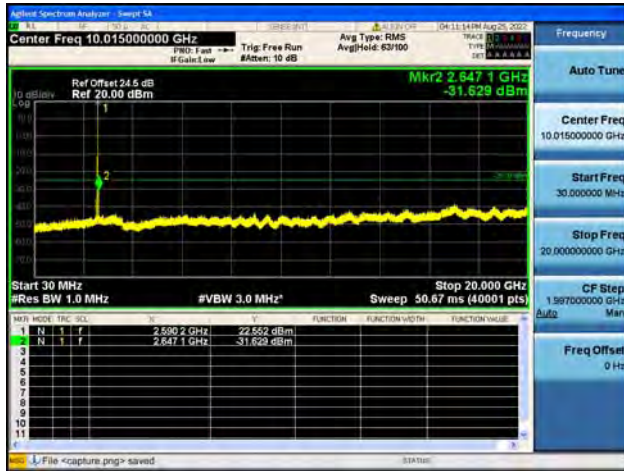

Band38-30M-20G / 10MHz / Low CH / 64QAM

Band38-20G-26G / 10MHz / Low CH / 64QAM

Band38-30M-20G / 10MHz / Mid CH / QPSK

Band38-20G-26G / 10MHz / Mid CH / QPSK

Band38-30M-20G / 10MHz / Mid CH / 16QAM

Band38-20G-26G / 10MHz / Mid CH / 16QAM