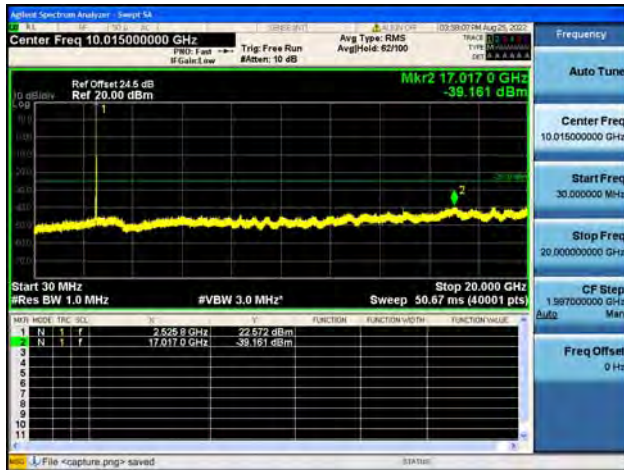

Band7-20G-26G / 20MHz / Low CH / 16QAM

Band7-30M-20G / 20MHz / Low CH / 64QAM

Band7-20G-26G / 20MHz / Low CH / 64QAM

Band7-30M-20G / 20MHz / Mid CH / QPSK

Band7-20G-26G / 20MHz / Mid CH / QPSK

Band7-30M-20G / 20MHz / Mid CH / 16QAM