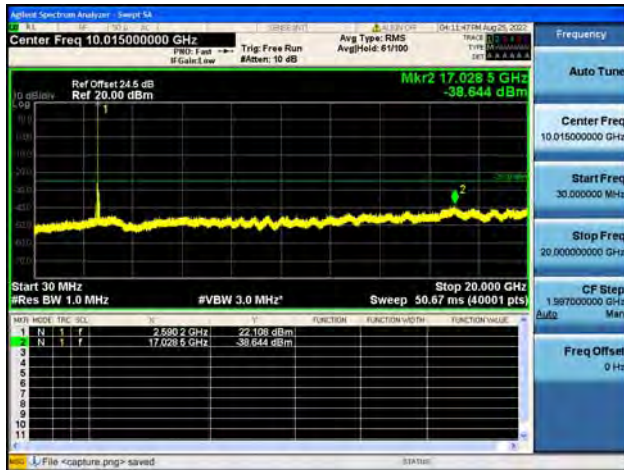

Band38-30M-20G / 10MHz / Low CH / 64QAM

Band38-20G-26G / 10MHz / Low CH / 64QAM

Band38-30M-20G / 10MHz / Mid CH / QPSK

Band38-20G-26G / 10MHz / Mid CH / QPSK

Band38-30M-20G / 10MHz / Mid CH / 16QAM

Band38-20G-26G / 10MHz / Mid CH / 16QAM