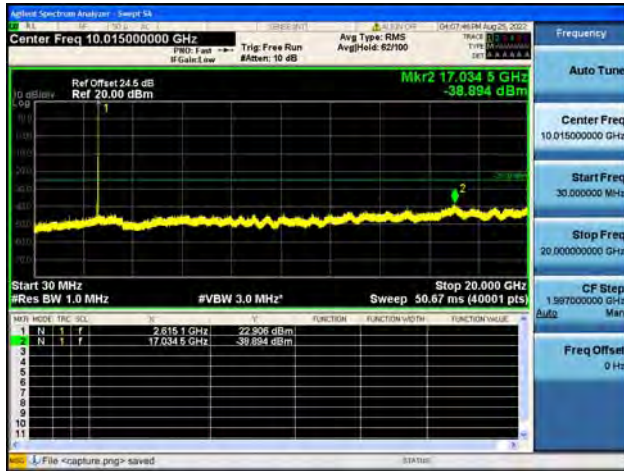

Band38-30M-20G / 5MHz / Mid CH / 64QAM

Band38-20G-26G / 5MHz / Mid CH / 64QAM

Band38-30M-20G / 5MHz / High CH / QPSK

Band38-20G-26G / 5MHz / High CH / QPSK

Band38-30M-20G / 5MHz / High CH / 16QAM

Band38-20G-26G / 5MHz / High CH / 16QAM