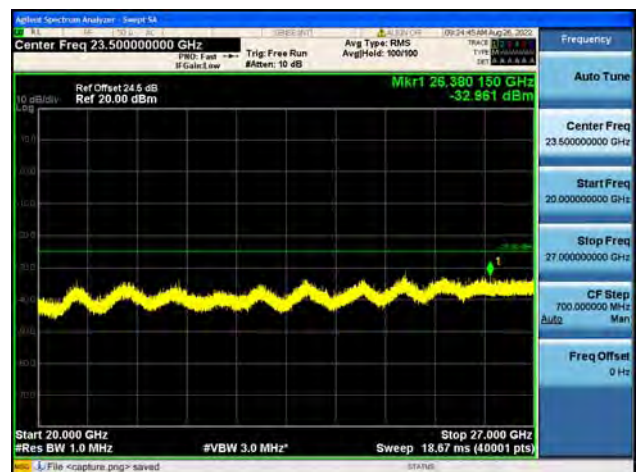

Band41-20G-27G / 15MHz / Low CH / QPSK