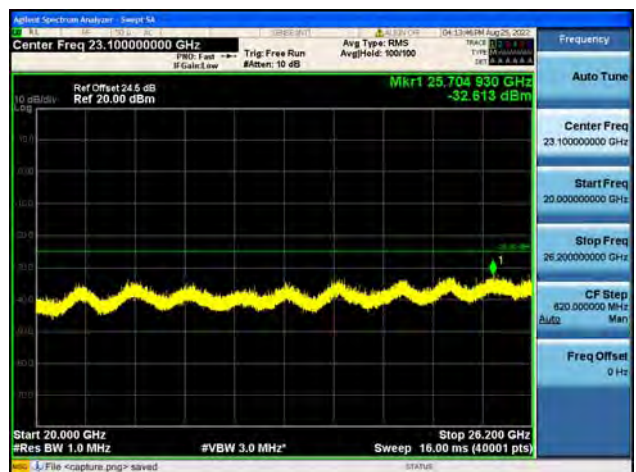

Band38-30M-20G / 10MHz / Mid CH / 64QAM

Band38-20G-26G / 10MHz / Mid CH / 64QAM

Band38-30M-20G / 10MHz / High CH / QPSK

Band38-20G-26G / 10MHz / High CH / QPSK

Band38-30M-20G / 10MHz / High CH / 16QAM

Band38-20G-26G / 10MHz / High CH / 16QAM