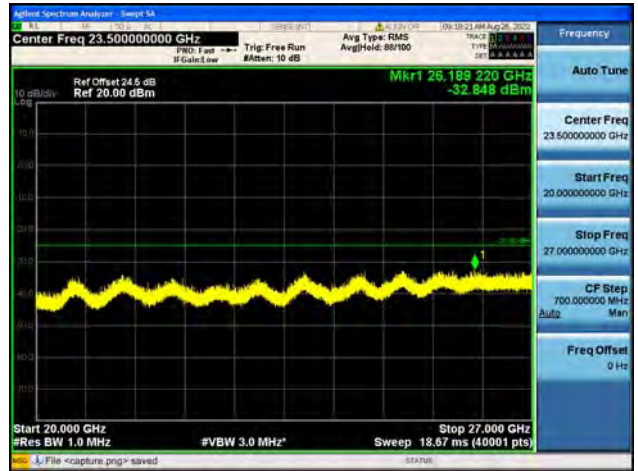

Band41-30M-20G / 5MHz / Mid CH / 64QAM

Band41-20G-27G / 5MHz / Mid CH / 64QAM

Band41-30M-20G / 5MHz / High CH / QPSK

Band41-20G-27G / 5MHz / High CH / QPSK

Band41-30M-20G / 5MHz / High CH / 16QAM

Band41-20G-27G / 5MHz / High CH / 16QAM