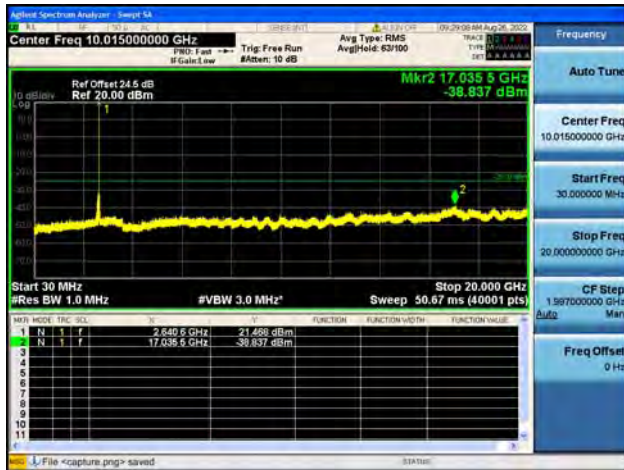

Band41-30M-20G / 15MHz / Mid CH / 64QAM

Band41-20G-27G / 15MHz / Mid CH / 64QAM

Band41-30M-20G / 15MHz / High CH / QPSK

Band41-20G-27G / 15MHz / High CH / QPSK

Band41-30M-20G / 15MHz / High CH / 16QAM

Band41-20G-27G / 15MHz / High CH / 16QAM