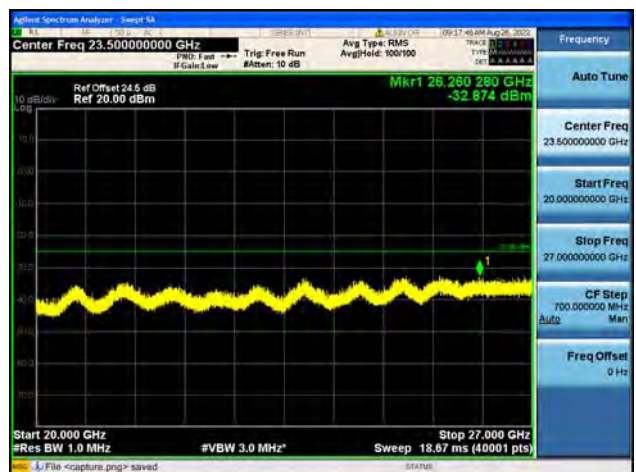

Band41-20G-27G / 5MHz / High CH / QPSK