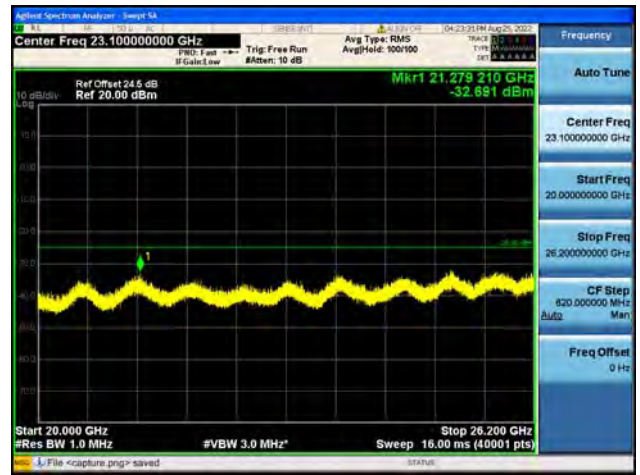

Band38-30M-20G / 20MHz / Mid CH / 64QAM

Band38-20G-26G / 20MHz / Mid CH / 64QAM

Band38-30M-20G / 20MHz / High CH / QPSK

Band38-20G-26G / 20MHz / High CH / QPSK

Band38-30M-20G / 20MHz / High CH / 16QAM

Band38-20G-26G / 20MHz / High CH / 16QAM