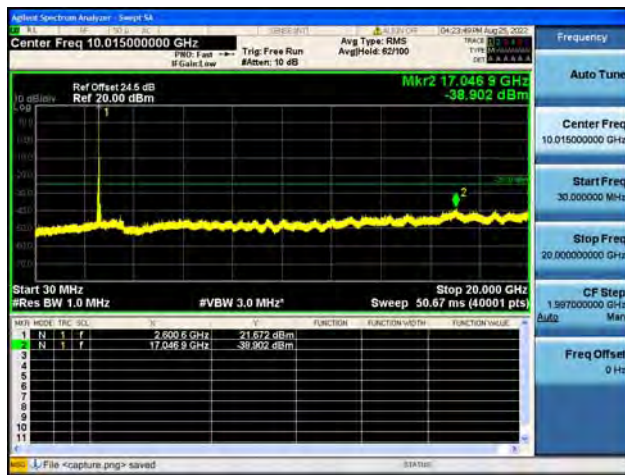

Band38-30M-20G / 20MHz / Mid CH / 64QAM

Band38-20G-26G / 20MHz / Mid CH / 64QAM

Band38-30M-20G / 20MHz / High CH / QPSK

Band38-20G-26G / 20MHz / High CH / QPSK

Band38-30M-20G / 20MHz / High CH / 16QAM

Band38-20G-26G / 20MHz / High CH / 16QAM