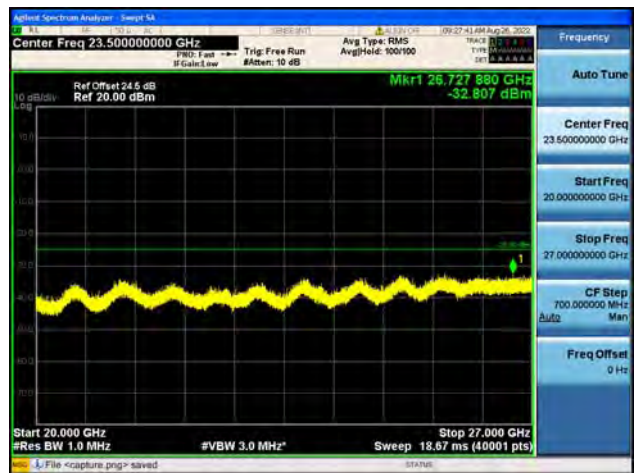

Band41-30M-20G / 15MHz / Low CH / 64QAM

Band41-20G-27G / 15MHz / Low CH / 64QAM

Band41-30M-20G / 15MHz / Mid CH / QPSK

Band41-20G-27G / 15MHz / Mid CH / QPSK

Band41-30M-20G / 15MHz / Mid CH / 16QAM

Band41-20G-27G / 15MHz / Mid CH / 16QAM