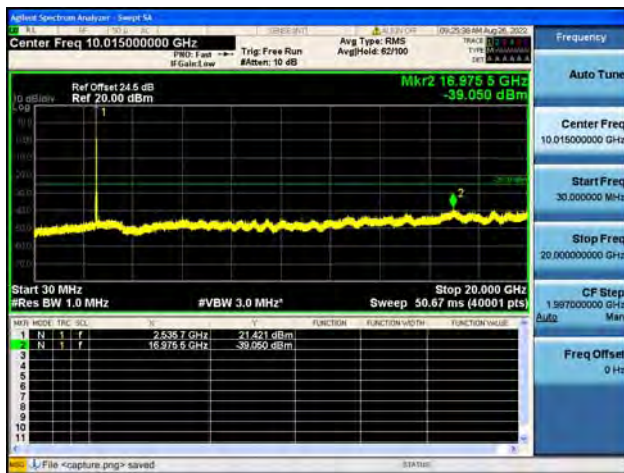

Band41-30M-20G / 10MHz / High CH / 64QAM

Band41-20G-27G / 10MHz / High CH / 64QAM

Band41-30M-20G / 15MHz / Low CH / QPSK

Band41-20G-27G / 15MHz / Low CH / QPSK

Band41-30M-20G / 15MHz / Low CH / 16QAM

Band41-20G-27G / 15MHz / Low CH / 16QAM