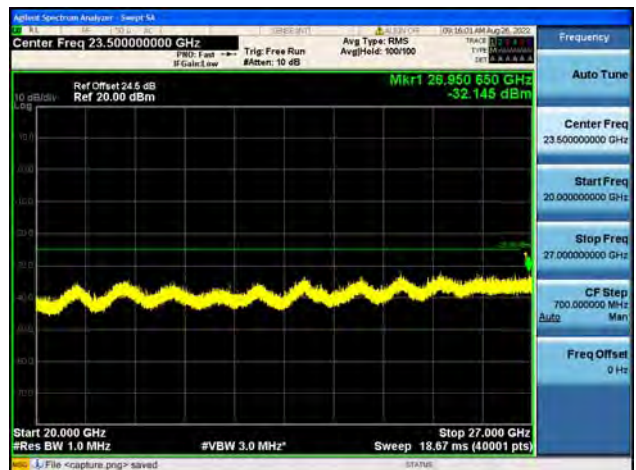

Band41-20G-27G / 5MHz / Mid CH / QPSK