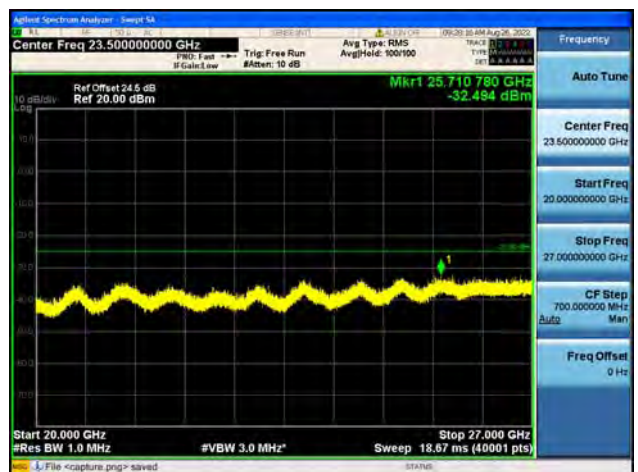

Band41-20G-27G / 15MHz / High CH / QPSK