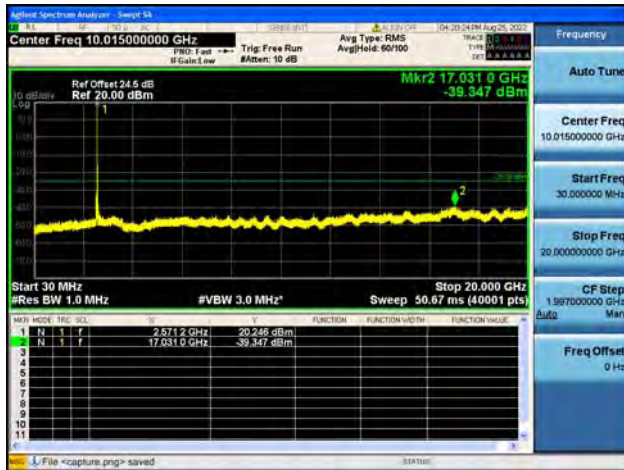

Band38-30M-20G / 15MHz / High CH / 64QAM

Band38-20G-26G / 15MHz / High CH / 64QAM

Band38-30M-20G / 20MHz / Low CH / QPSK

Band38-20G-26G / 20MHz / Low CH / QPSK

Band38-30M-20G / 20MHz / Low CH / 16QAM

Band38-20G-26G / 20MHz / Low CH / 16QAM