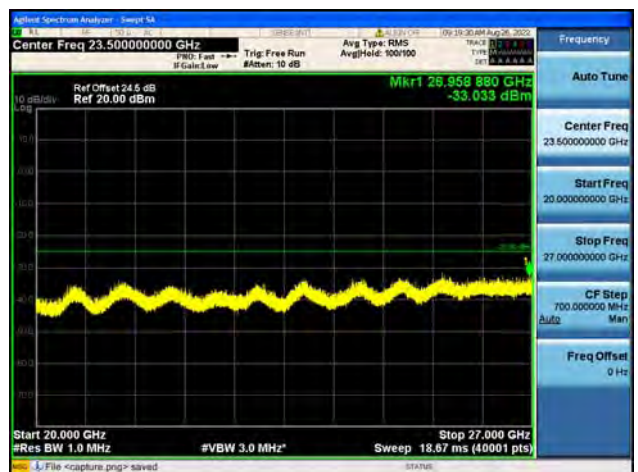

Band41-20G-27G / 10MHz / Low CH / QPSK