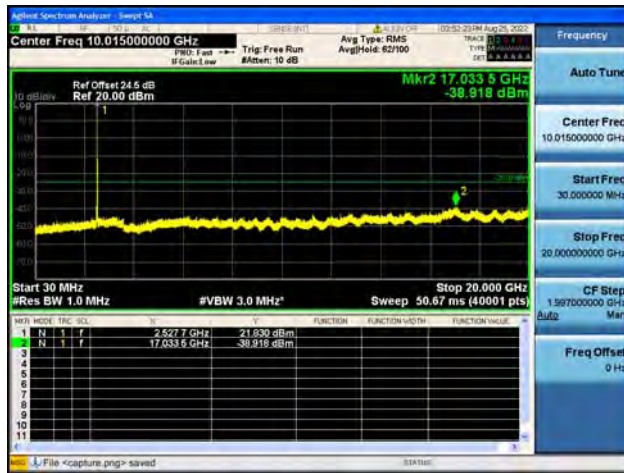

Band7-20G-26G / 15MHz / Low CH / 16QAM

Band7-30M-20G / 15MHz / Low CH / 64QAM

Band7-20G-26G / 15MHz / Low CH / 64QAM

Band7-30M-20G / 15MHz / Mid CH / QPSK

Band7-20G-26G / 15MHz / Mid CH / QPSK

Band7-30M-20G / 15MHz / Mid CH / 16QAM