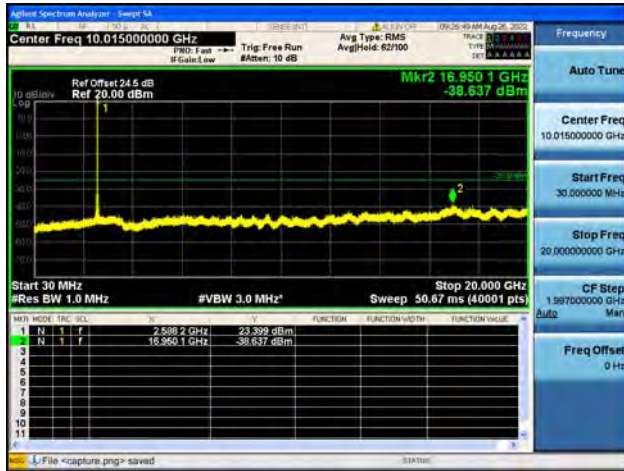

Band41-30M-20G / 15MHz / Low CH / 64QAM

Band41-20G-27G / 15MHz / Low CH / 64QAM

Band41-30M-20G / 15MHz / Mid CH / QPSK

Band41-20G-27G / 15MHz / Mid CH / QPSK

Band41-30M-20G / 15MHz / Mid CH / 16QAM

Band41-20G-27G / 15MHz / Mid CH / 16QAM