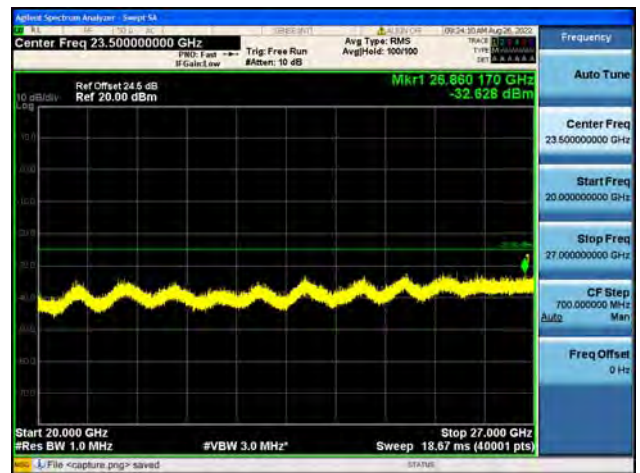

Band41-30M-20G / 10MHz / Mid CH / 64QAM

Band41-20G-27G / 10MHz / Mid CH / 64QAM

Band41-30M-20G / 10MHz / High CH / QPSK

Band41-20G-27G / 10MHz / High CH / QPSK

Band41-30M-20G / 10MHz / High CH / 16QAM

Band41-20G-27G / 10MHz / High CH / 16QAM