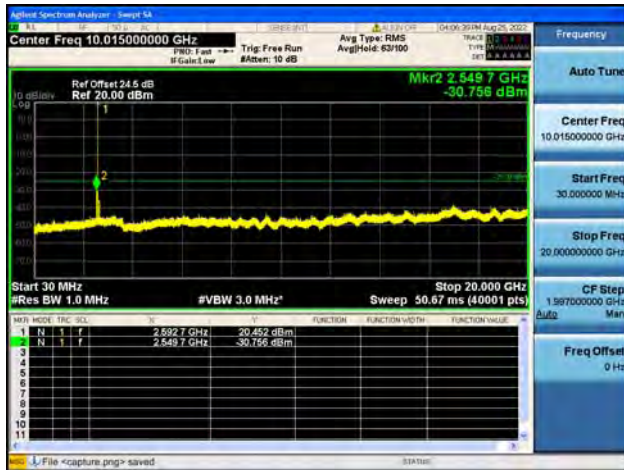

Band38-30M-20G / 5MHz / Low CH / 64QAM

Band38-20G-26G / 5MHz / Low CH / 64QAM

Band38-30M-20G / 5MHz / Mid CH / QPSK

Band38-20G-26G / 5MHz / Mid CH / QPSK

Band38-30M-20G / 5MHz / Mid CH / 16QAM

Band38-20G-26G / 5MHz / Mid CH / 16QAM