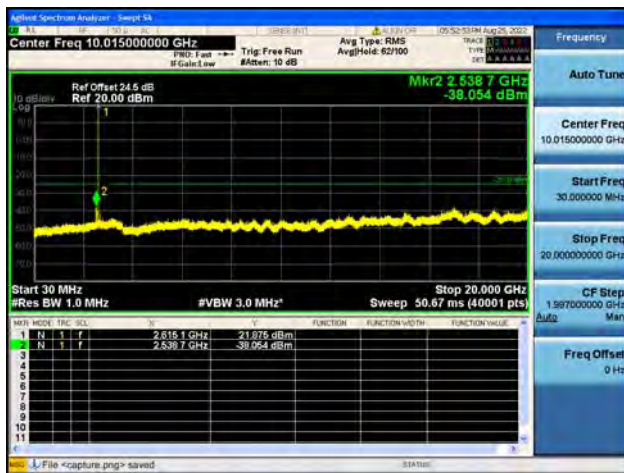

Band38-30M-20G / 5MHz / Mid CH / 64QAM

Band38-20G-26G / 5MHz / Mid CH / 64QAM

Band38-30M-20G / 5MHz / High CH / QPSK

Band38-20G-26G / 5MHz / High CH / QPSK

Band38-30M-20G / 5MHz / High CH / 16QAM

Band38-20G-26G / 5MHz / High CH / 16QAM