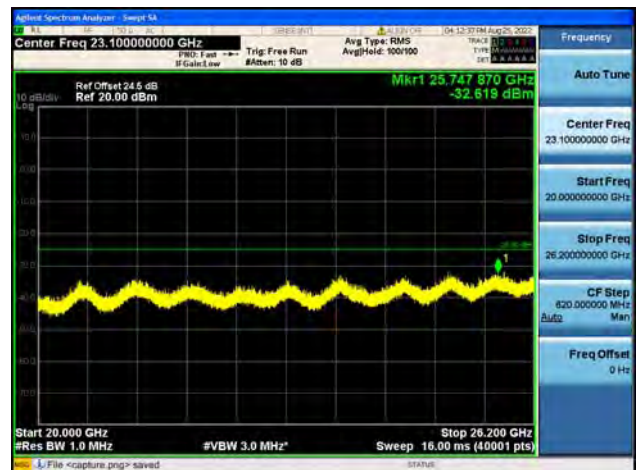

Band38-20G-26G / 10MHz / High CH / QPSK