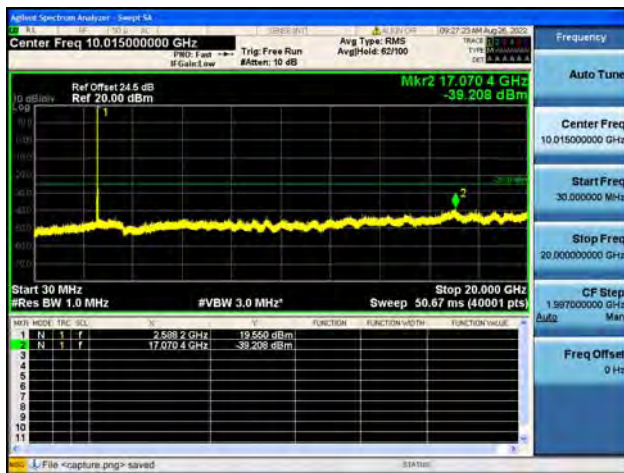

Band41-30M-20G / 15MHz / Low CH / 64QAM

Band41-20G-27G / 15MHz / Low CH / 64QAM

Band41-30M-20G / 15MHz / Mid CH / QPSK

Band41-20G-27G / 15MHz / Mid CH / QPSK

Band41-30M-20G / 15MHz / Mid CH / 16QAM

Band41-20G-27G / 15MHz / Mid CH / 16QAM