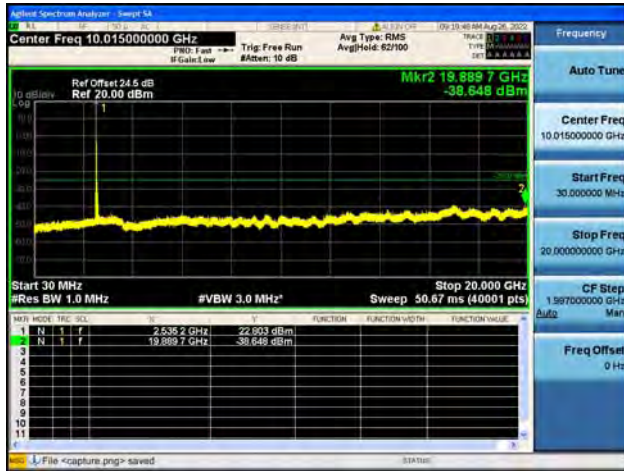

Band41-30M-20G / 5MHz / High CH / 64QAM

Band41-20G-27G / 5MHz / High CH / 64QAM

Band41-30M-20G / 10MHz / Low CH / QPSK

Band41-20G-27G / 10MHz / Low CH / QPSK

Band41-30M-20G / 10MHz / Low CH / 16QAM

Band41-20G-27G / 10MHz / Low CH / 16QAM