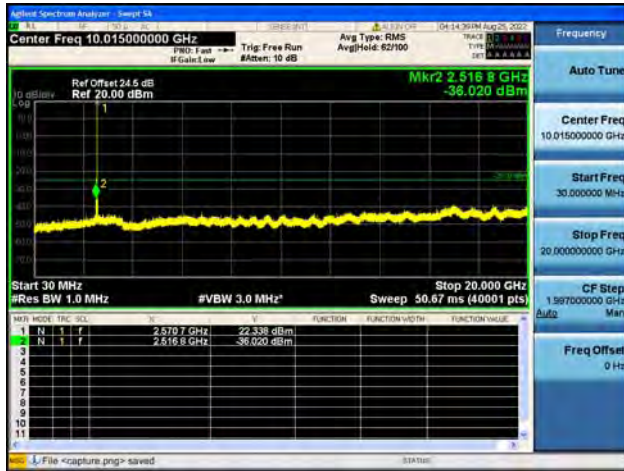

Band38-30M-20G / 10MHz / High CH / 64QAM

Band38-20G-26G / 10MHz / High CH / 64QAM

Band38-30M-20G / 15MHz / Low CH / QPSK

Band38-20G-26G / 15MHz / Low CH / QPSK

Band38-30M-20G / 15MHz / Low CH / 16QAM

Band38-20G-26G / 15MHz / Low CH / 16QAM