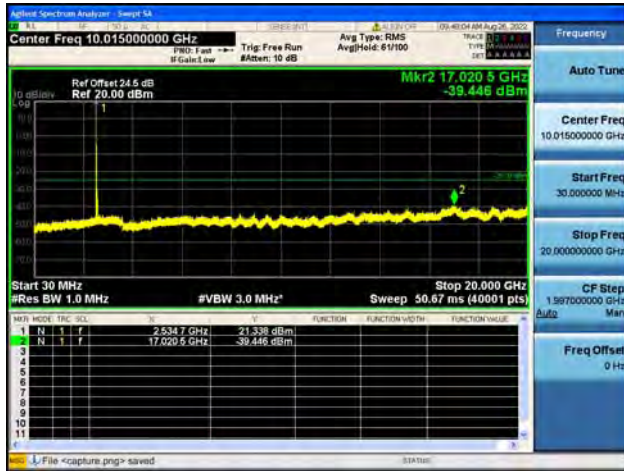

Band38-30M-20G / 20MHz / High CH / 64QAM

Band38-20G-26G / 20MHz / High CH / 64QAM

Band41-30M-20G / 5MHz / Low CH / QPSK

Band41-20G-27G / 5MHz / Low CH / QPSK

Band41-30M-20G / 5MHz / Low CH / 16QAM

Band41-20G-27G / 5MHz / Low CH / 16QAM