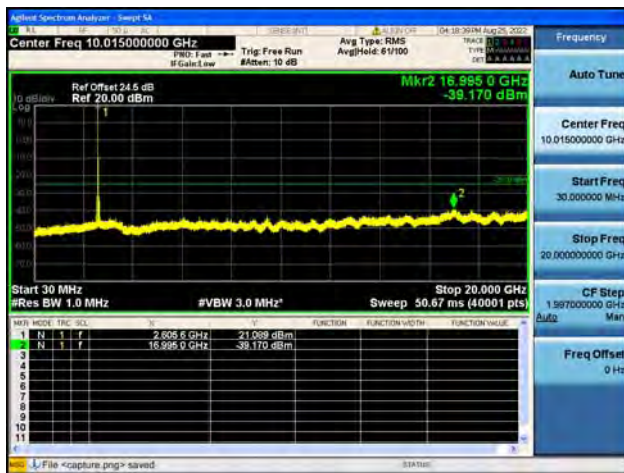

Band38-30M-20G / 15MHz / Mid CH / 64QAM

Band38-20G-26G / 15MHz / Mid CH / 64QAM

Band38-30M-20G / 15MHz / High CH / QPSK

Band38-20G-26G / 15MHz / High CH / QPSK

Band38-30M-20G / 15MHz / High CH / 16QAM

Band38-20G-26G / 15MHz / High CH / 16QAM