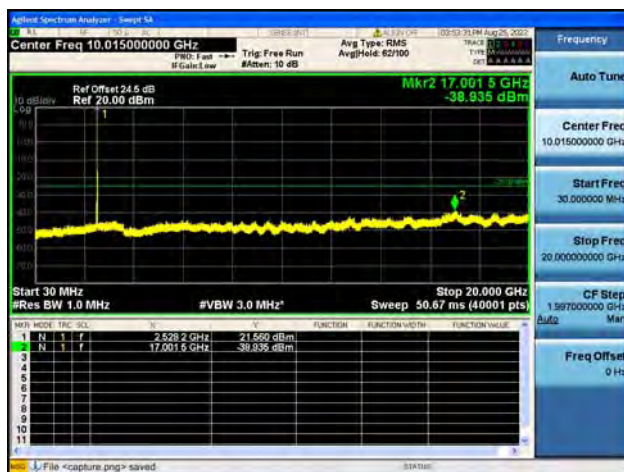

Band7-30M-20G / 15MHz / Mid CH / 64QAM