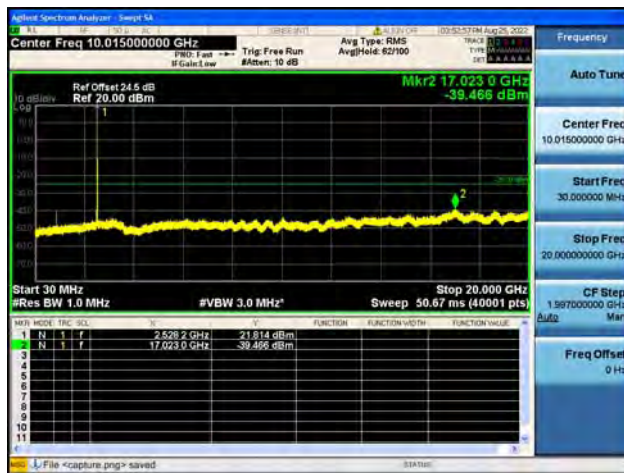

Band7-20G-26G / 15MHz / Low CH / 16QAM

Band7-30M-20G / 15MHz / Low CH / 64QAM

Band7-20G-26G / 15MHz / Low CH / 64QAM

Band7-30M-20G / 15MHz / Mid CH / QPSK

Band7-20G-26G / 15MHz / Mid CH / QPSK

Band7-30M-20G / 15MHz / Mid CH / 16QAM