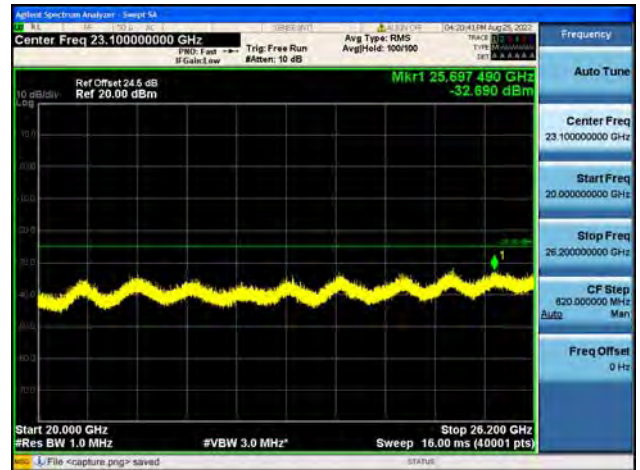

Band38-30M-20G / 15MHz / High CH / 64QAM

Band38-20G-26G / 15MHz / High CH / 64QAM

Band38-30M-20G / 20MHz / Low CH / QPSK

Band38-20G-26G / 20MHz / Low CH / QPSK

Band38-30M-20G / 20MHz / Low CH / 16QAM

Band38-20G-26G / 20MHz / Low CH / 16QAM