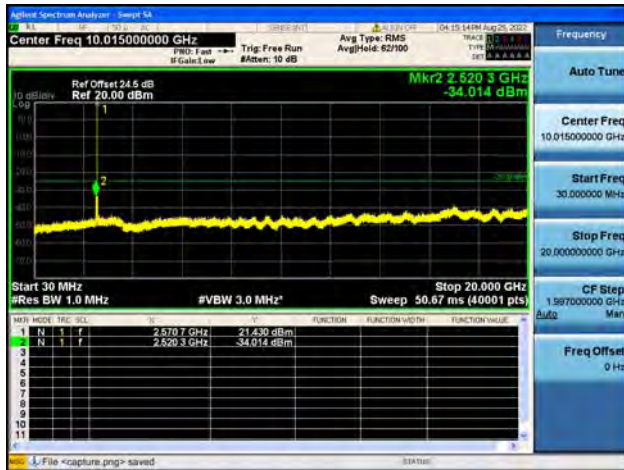

Band38-30M-20G / 10MHz / High CH / 64QAM

Band38-20G-26G / 10MHz / High CH / 64QAM

Band38-30M-20G / 15MHz / Low CH / QPSK

Band38-20G-26G / 15MHz / Low CH / QPSK

Band38-30M-20G / 15MHz / Low CH / 16QAM

Band38-20G-26G / 15MHz / Low CH / 16QAM