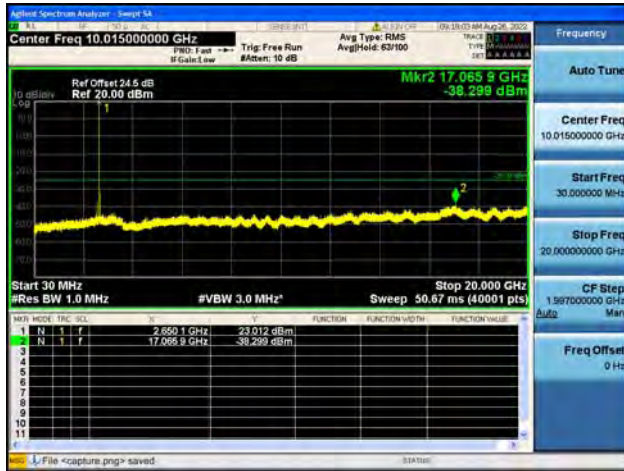

Band41-30M-20G / 5MHz / Mid CH / 64QAM

Band41-20G-27G / 5MHz / Mid CH / 64QAM

Band41-30M-20G / 5MHz / High CH / QPSK

Band41-20G-27G / 5MHz / High CH / QPSK

Band41-30M-20G / 5MHz / High CH / 16QAM

Band41-20G-27G / 5MHz / High CH / 16QAM