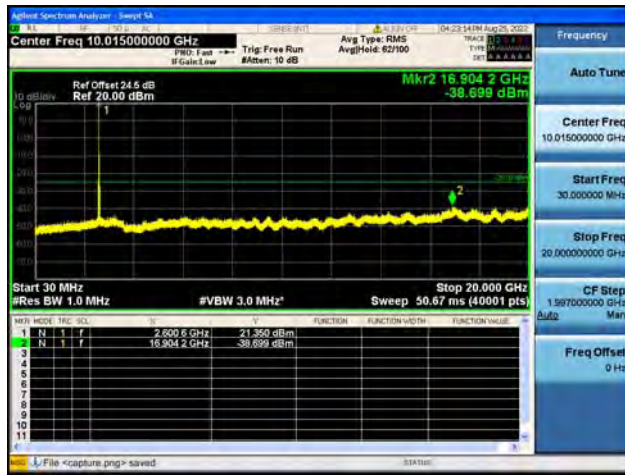

Band38-30M-20G / 20MHz / Mid CH / 64QAM

Band38-20G-26G / 20MHz / Mid CH / 64QAM

Band38-30M-20G / 20MHz / High CH / QPSK

Band38-20G-26G / 20MHz / High CH / QPSK

Band38-30M-20G / 20MHz / High CH / 16QAM

Band38-20G-26G / 20MHz / High CH / 16QAM