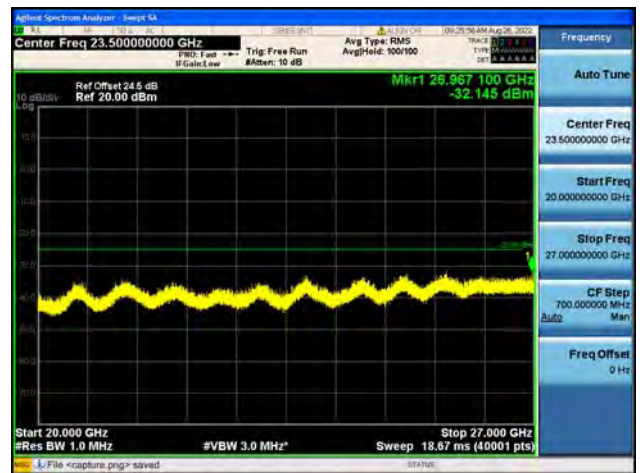

Band41-30M-20G / 10MHz / High CH / 64QAM

Band41-20G-27G / 10MHz / High CH / 64QAM

Band41-30M-20G / 15MHz / Low CH / QPSK

Band41-20G-27G / 15MHz / Low CH / QPSK

Band41-30M-20G / 15MHz / Low CH / 16QAM

Band41-20G-27G / 15MHz / Low CH / 16QAM