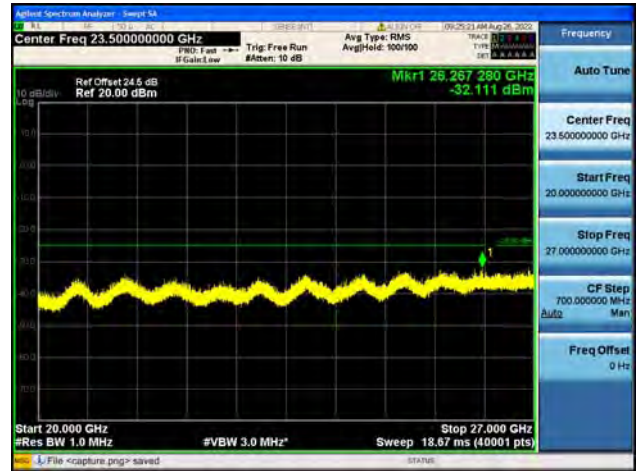

Band41-30M-20G / 10MHz / High CH / 64QAM

Band41-20G-27G / 10MHz / High CH / 64QAM

Band41-30M-20G / 15MHz / Low CH / QPSK

Band41-20G-27G / 15MHz / Low CH / QPSK

Band41-30M-20G / 15MHz / Low CH / 16QAM

Band41-20G-27G / 15MHz / Low CH / 16QAM