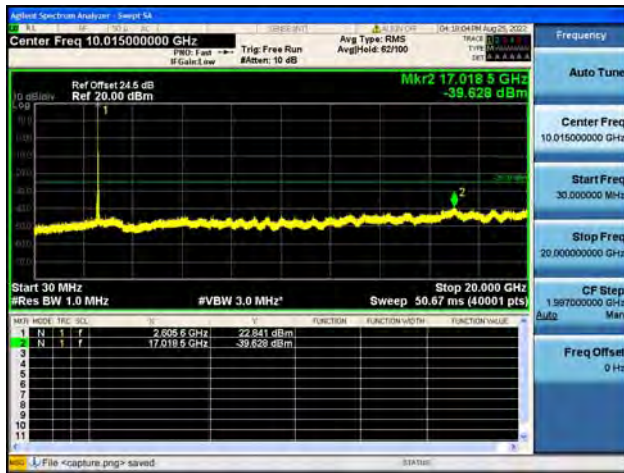

Band38-30M-20G / 15MHz / Mid CH / 64QAM

Band38-20G-26G / 15MHz / Mid CH / 64QAM

Band38-30M-20G / 15MHz / High CH / QPSK

Band38-20G-26G / 15MHz / High CH / QPSK

Band38-30M-20G / 15MHz / High CH / 16QAM

Band38-20G-26G / 15MHz / High CH / 16QAM