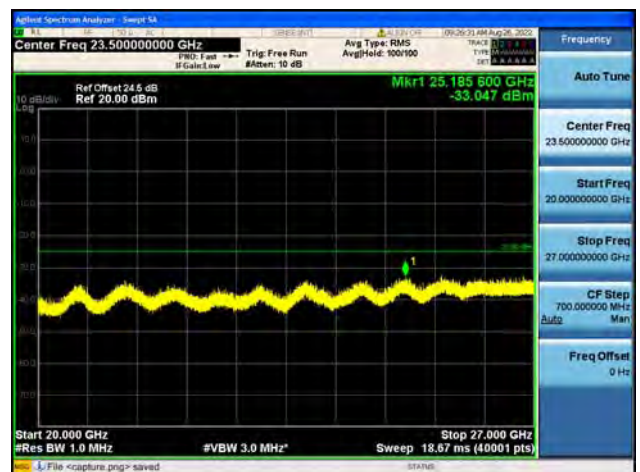

Band41-20G-27G / 15MHz / Mid CH / QPSK