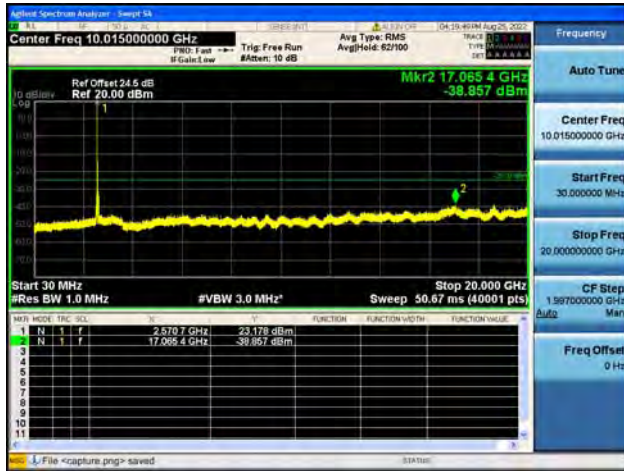

Band38-30M-20G / 15MHz / High CH / 64QAM

Band38-20G-26G / 15MHz / High CH / 64QAM

Band38-30M-20G / 20MHz / Low CH / QPSK

Band38-20G-26G / 20MHz / Low CH / QPSK

Band38-30M-20G / 20MHz / Low CH / 16QAM

Band38-20G-26G / 20MHz / Low CH / 16QAM