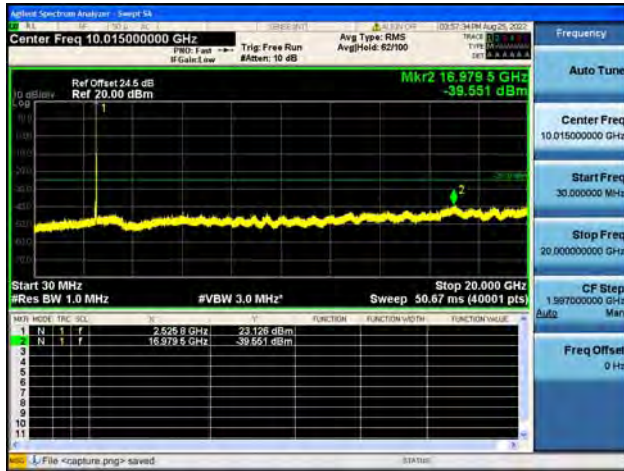

Band7-20G-26G / 20MHz / Low CH / 16QAM

Band7-30M-20G / 20MHz / Low CH / 64QAM

Band7-20G-26G / 20MHz / Low CH / 64QAM

Band7-30M-20G / 20MHz / Mid CH / QPSK

Band7-20G-26G / 20MHz / Mid CH / QPSK

Band7-30M-20G / 20MHz / Mid CH / 16QAM