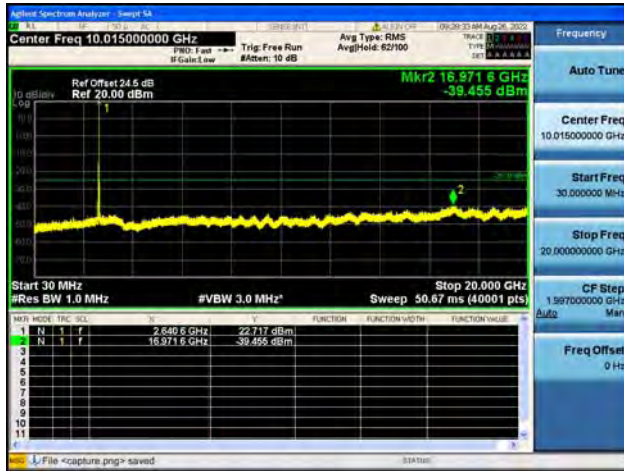

Band41-30M-20G / 15MHz / Mid CH / 64QAM

Band41-20G-27G / 15MHz / Mid CH / 64QAM

Band41-30M-20G / 15MHz / High CH / QPSK

Band41-20G-27G / 15MHz / High CH / QPSK

Band41-30M-20G / 15MHz / High CH / 16QAM

Band41-20G-27G / 15MHz / High CH / 16QAM