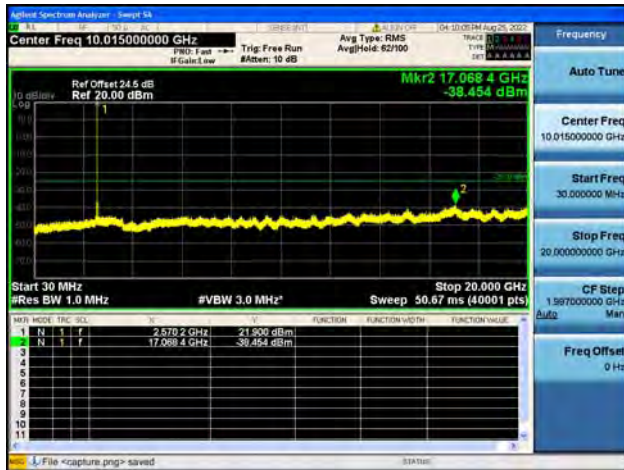

Band38-30M-20G / 5MHz / High CH / 64QAM

Band38-20G-26G / 5MHz / High CH / 64QAM

Band38-30M-20G / 10MHz / Low CH / QPSK

Band38-20G-26G / 10MHz / Low CH / QPSK

Band38-30M-20G / 10MHz / Low CH / 16QAM

Band38-20G-26G / 10MHz / Low CH / 16QAM