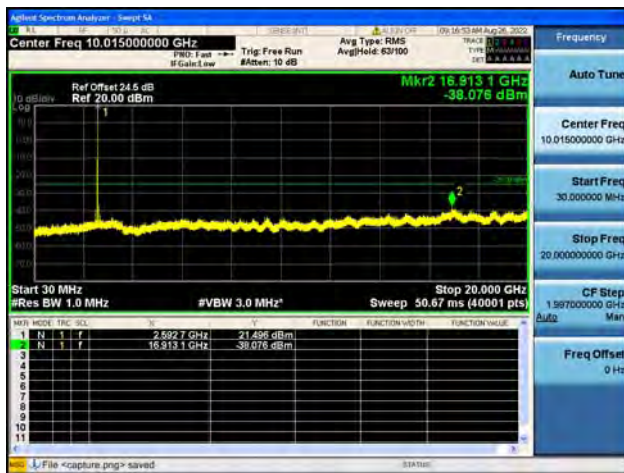

Band41-30M-20G / 5MHz / Low CH / 64QAM

Band41-20G-27G / 5MHz / Low CH / 64QAM

Band41-30M-20G / 5MHz / Mid CH / QPSK

Band41-20G-27G / 5MHz / Mid CH / QPSK

Band41-30M-20G / 5MHz / Mid CH / 16QAM

Band41-20G-27G / 5MHz / Mid CH / 16QAM