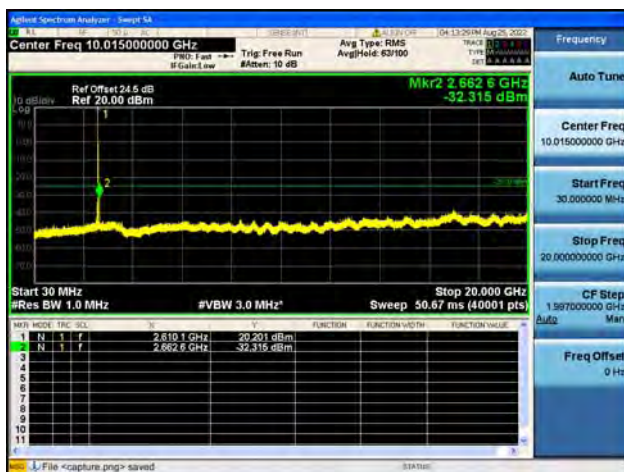

Band38-30M-20G / 10MHz / Mid CH / 64QAM

Band38-20G-26G / 10MHz / Mid CH / 64QAM

Band38-30M-20G / 10MHz / High CH / QPSK

Band38-20G-26G / 10MHz / High CH / QPSK

Band38-30M-20G / 10MHz / High CH / 16QAM

Band38-20G-26G / 10MHz / High CH / 16QAM