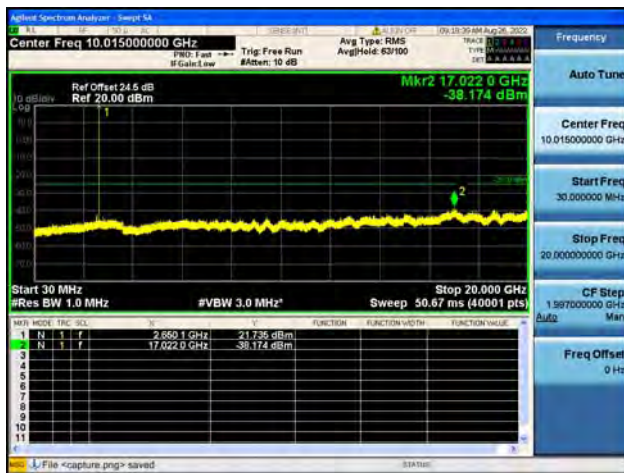

Band41-30M-20G / 5MHz / Mid CH / 64QAM

Band41-20G-27G / 5MHz / Mid CH / 64QAM

Band41-30M-20G / 5MHz / High CH / QPSK

Band41-20G-27G / 5MHz / High CH / QPSK

Band41-30M-20G / 5MHz / High CH / 16QAM

Band41-20G-27G / 5MHz / High CH / 16QAM