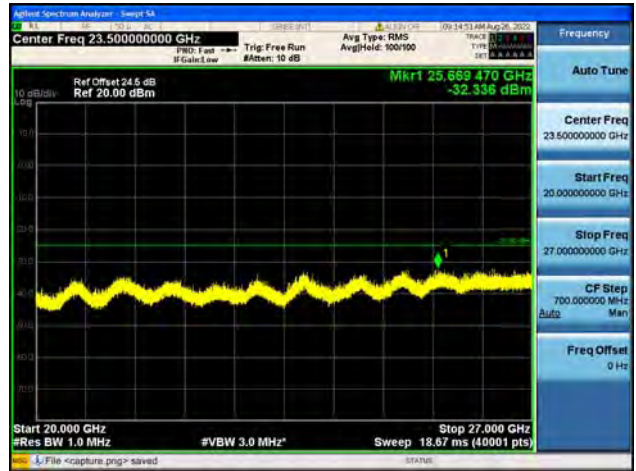

Band38-30M-20G / 20MHz / High CH / 64QAM

Band38-20G-26G / 20MHz / High CH / 64QAM

Band41-30M-20G / 5MHz / Low CH / QPSK

Band41-20G-27G / 5MHz / Low CH / QPSK

Band41-30M-20G / 5MHz / Low CH / 16QAM

Band41-20G-27G / 5MHz / Low CH / 16QAM