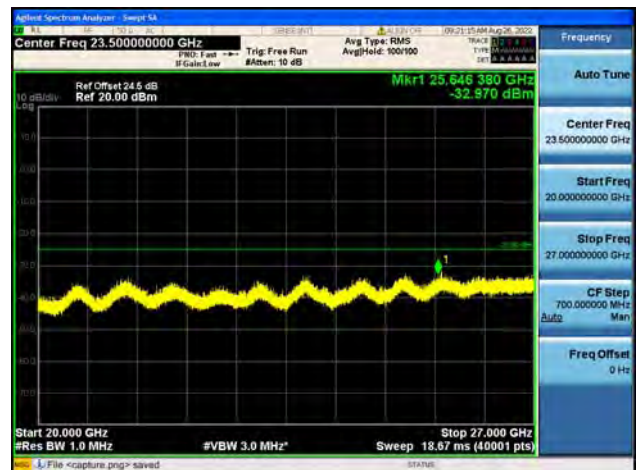

Band41-20G-27G / 10MHz / Mid CH / QPSK