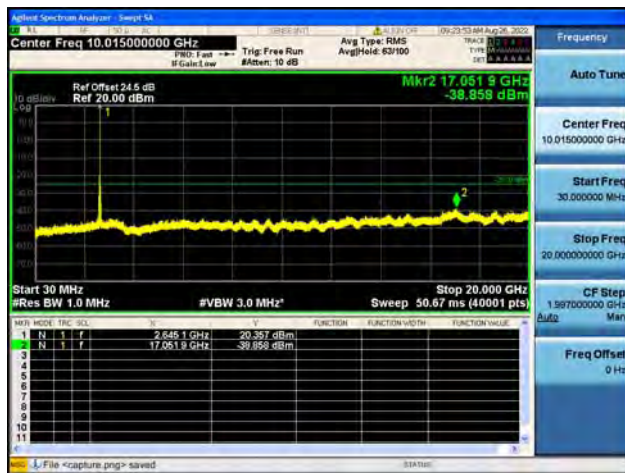

Band41-30M-20G / 10MHz / Mid CH / 64QAM

Band41-20G-27G / 10MHz / Mid CH / 64QAM

Band41-30M-20G / 10MHz / High CH / QPSK

Band41-20G-27G / 10MHz / High CH / QPSK

Band41-30M-20G / 10MHz / High CH / 16QAM

Band41-20G-27G / 10MHz / High CH / 16QAM