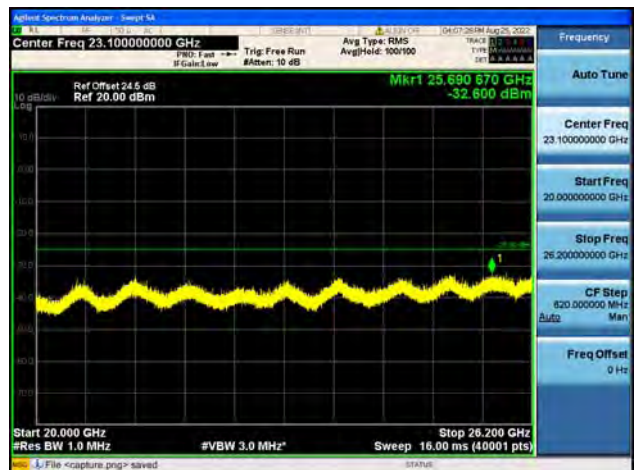

Band38-20G-26G / 5MHz / High CH / QPSK