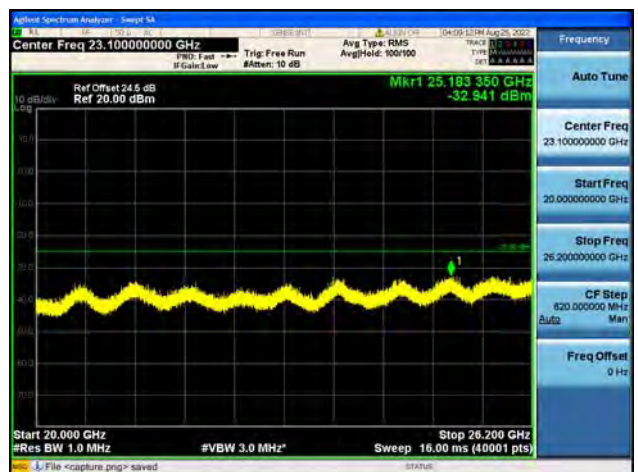

Band38-20G-26G / 10MHz / Low CH / QPSK