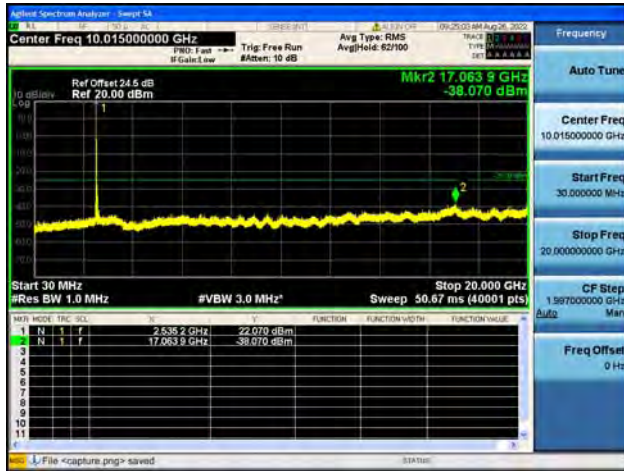

Band41-30M-20G / 10MHz / High CH / 64QAM

Band41-20G-27G / 10MHz / High CH / 64QAM

Band41-30M-20G / 15MHz / Low CH / QPSK

Band41-20G-27G / 15MHz / Low CH / QPSK

Band41-30M-20G / 15MHz / Low CH / 16QAM

Band41-20G-27G / 15MHz / Low CH / 16QAM