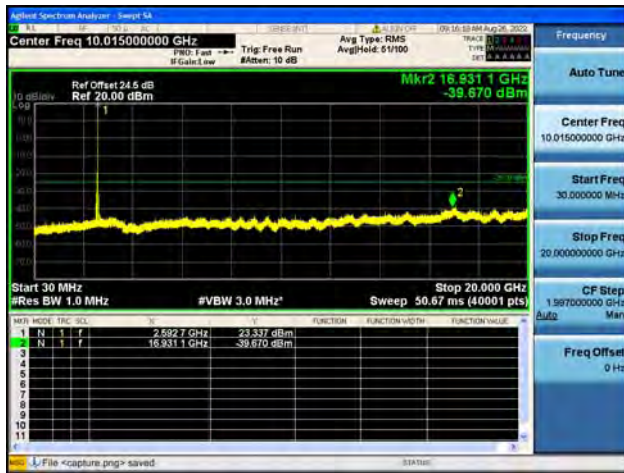

Band41-30M-20G / 5MHz / Low CH / 64QAM

Band41-20G-27G / 5MHz / Low CH / 64QAM

Band41-30M-20G / 5MHz / Mid CH / QPSK

Band41-20G-27G / 5MHz / Mid CH / QPSK

Band41-30M-20G / 5MHz / Mid CH / 16QAM

Band41-20G-27G / 5MHz / Mid CH / 16QAM