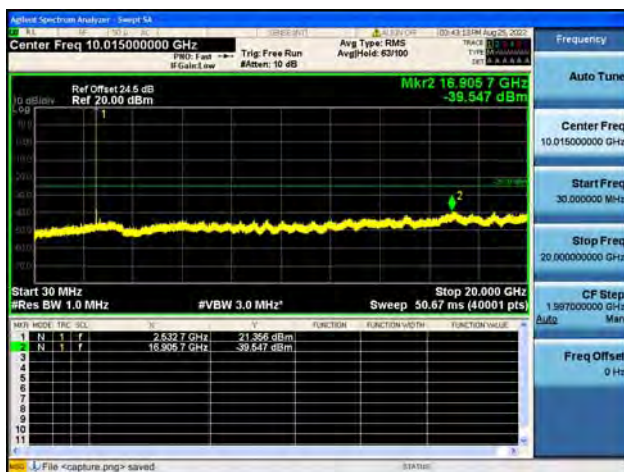

Band7-30M-20G / 5MHz / Mid CH / 64QAM