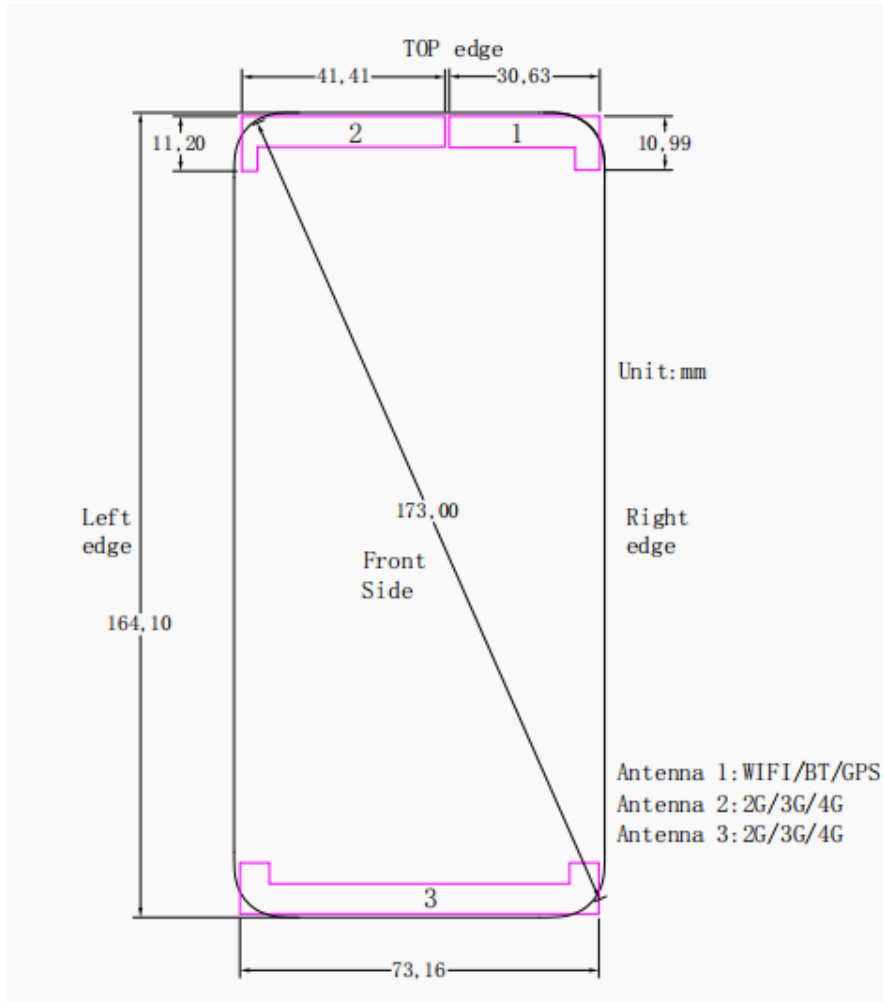

Annex B Test Setup Photos

Antenna Location

Head

Right Cheek

Right Tilt

Left Cheek

Left Tilt

Body

Front Side (Test distance: 10mm)

Back Side (Test distance: 10mm)

Left Side (Test distance: 10mm)

Right Side (Test distance: 10mm)

Top Side (Test distance: 10mm)

Bottom Side (Test distance: 10mm)