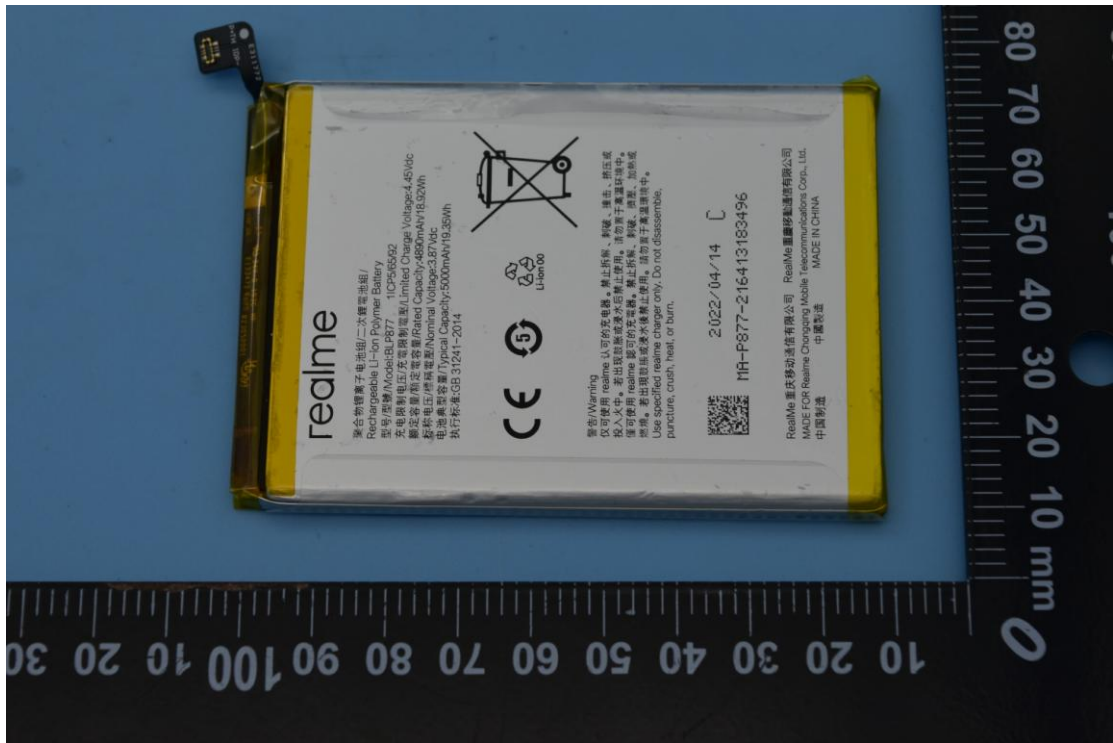

FCC ID: 2AUYFRMX3690

Internal Photos

1. EUT uncover view

2. Antenna view