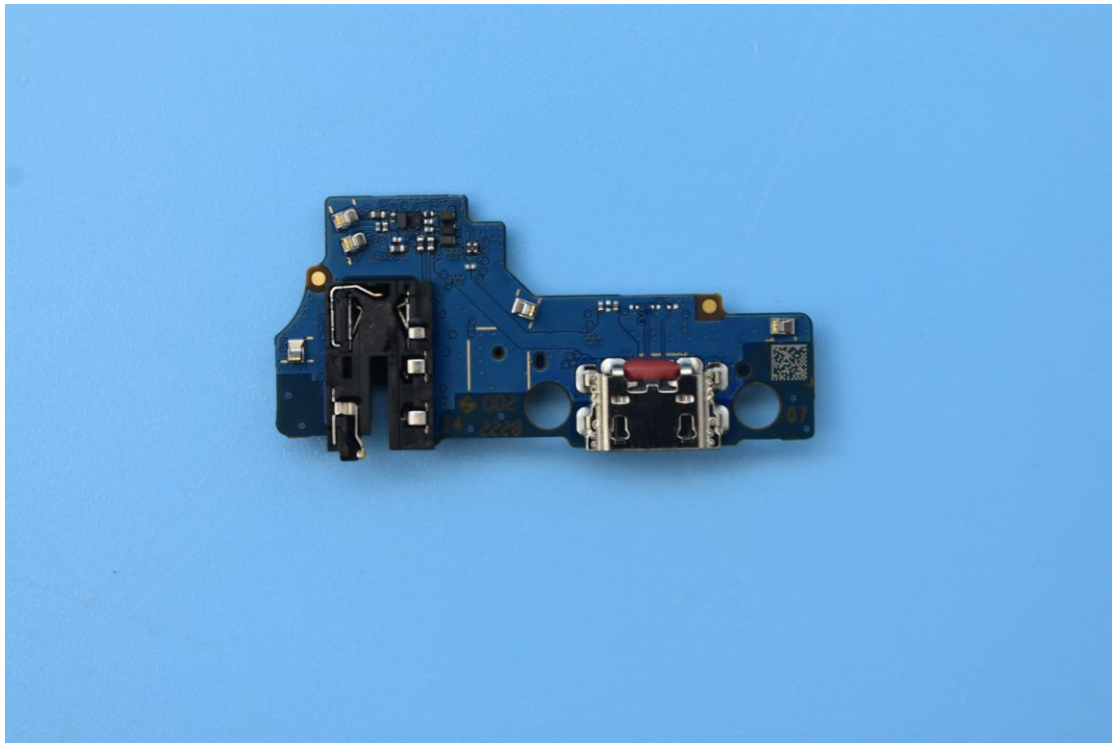

FCC ID: 2AUYFRMX3690

Internal Photos

1. EUT uncover view

2. Antenna view