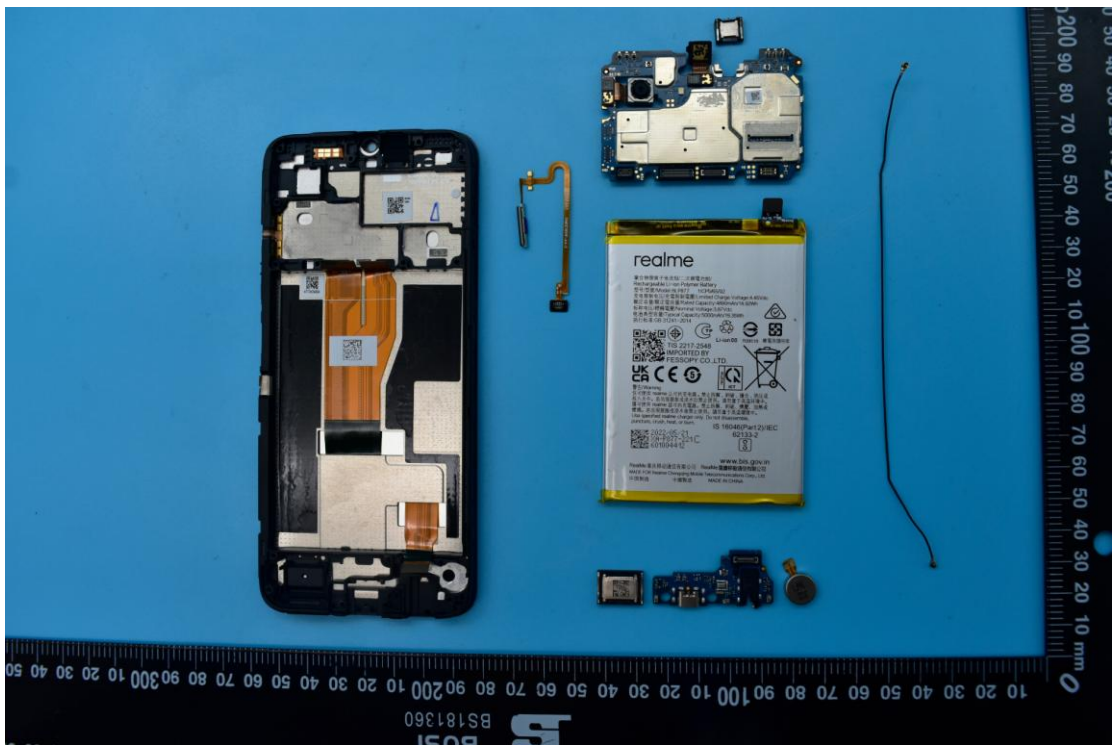

FCC ID: 2AUYFRMX3690

Internal Photos

1. EUT uncover view

2. Antenna view