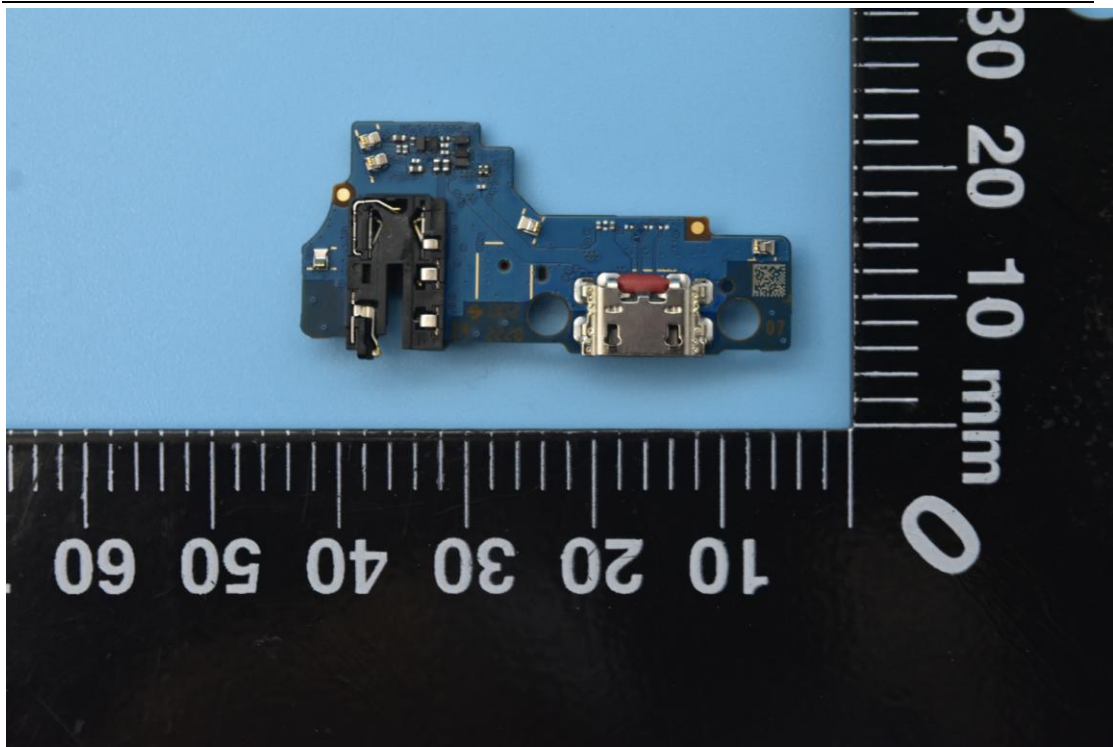

FCC ID: 2AUYFRMX3690

Internal Photos

1. EUT uncover view

2. Antenna view