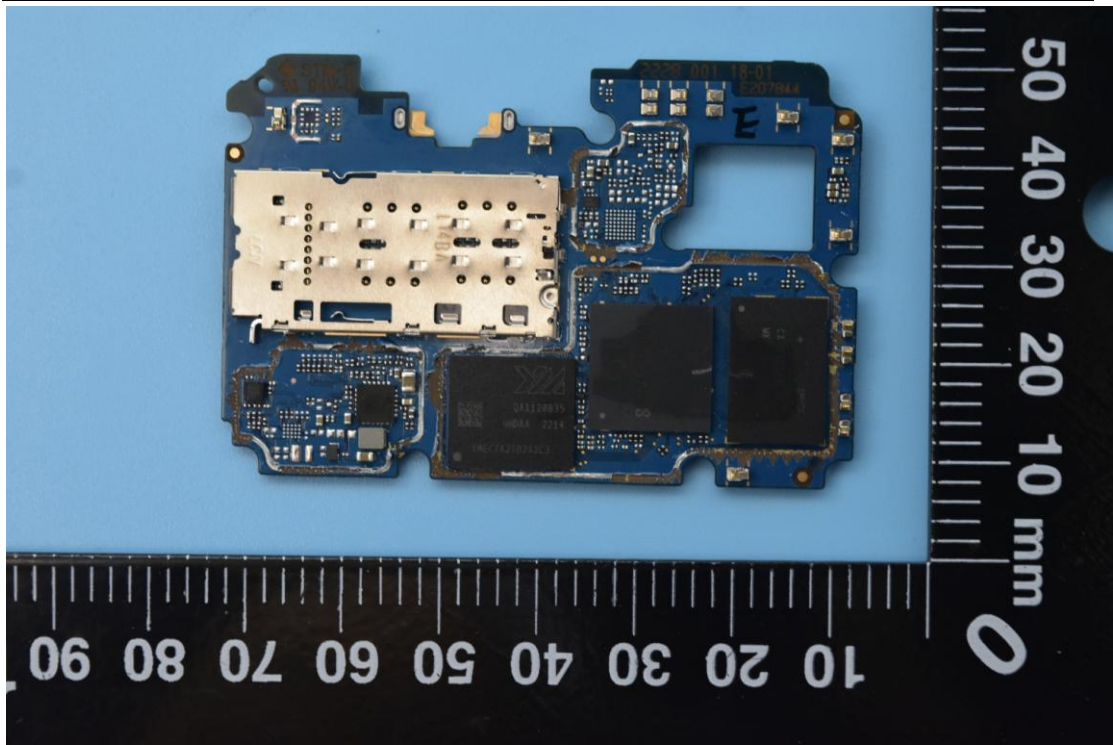

FCC ID: 2AUYFRMX3690

Internal Photos

1. EUT uncover view

2. Antenna view