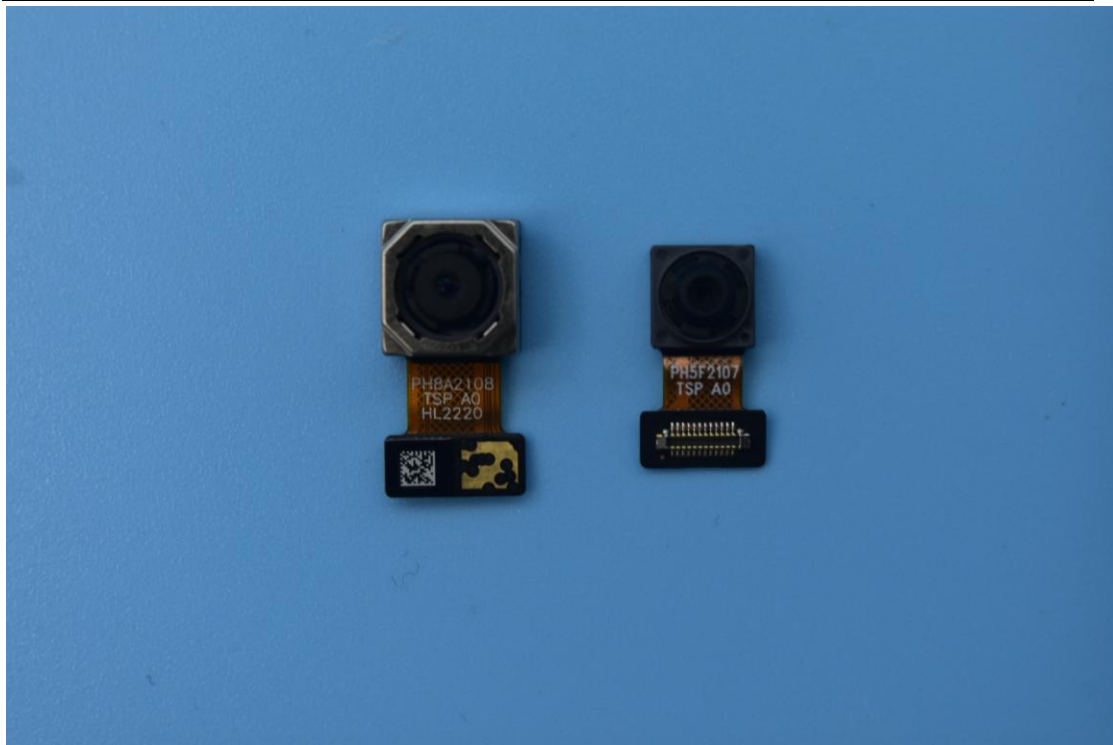

FCC ID: 2AUYFRMX3690

Internal Photos

1. EUT uncover view

2. Antenna view