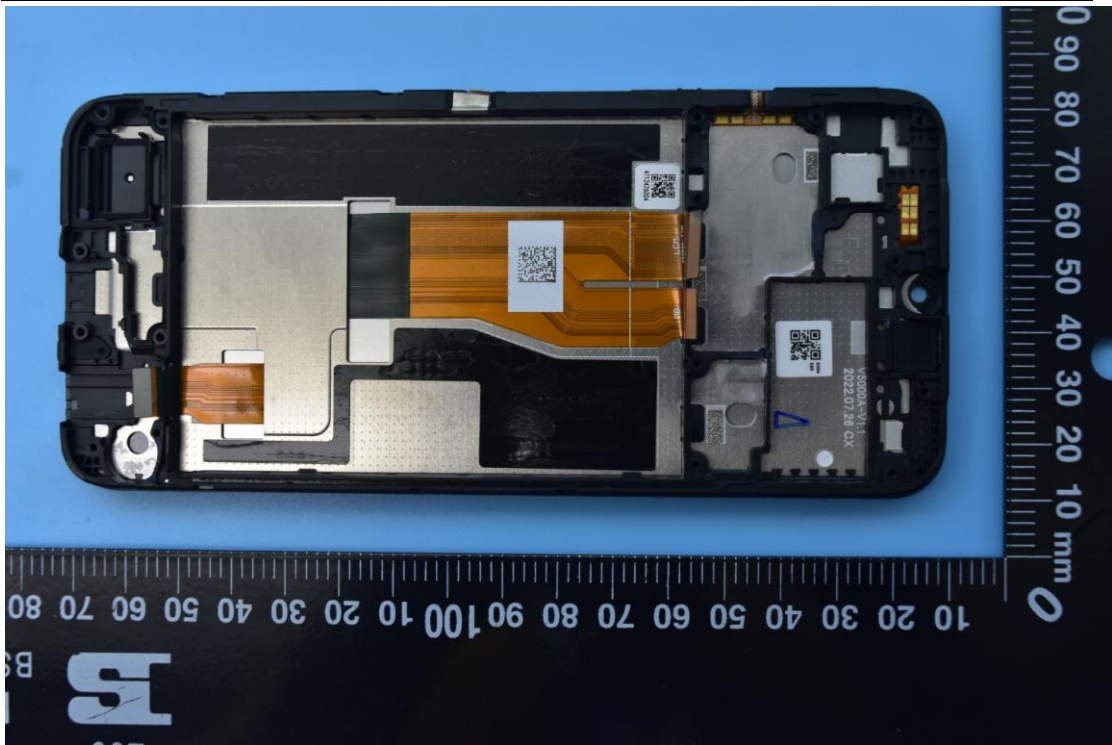

FCC ID: 2AUYFRMX3690

Internal Photos

1. EUT uncover view

2. Antenna view