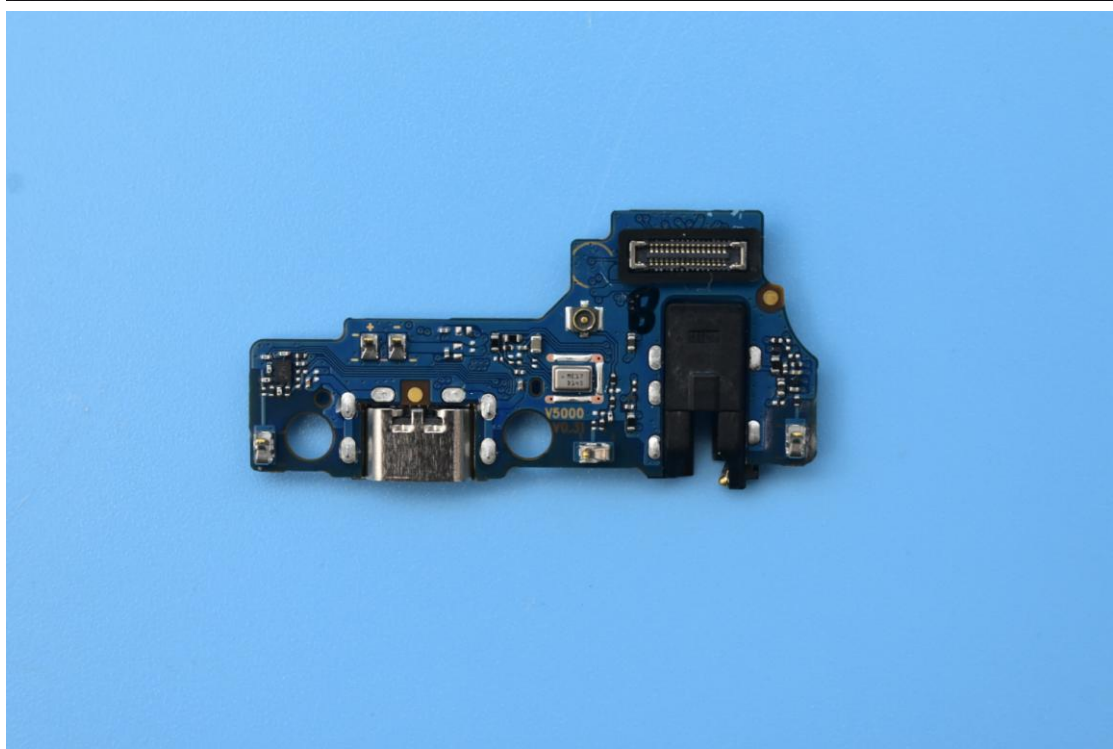

FCC ID: 2AUYFRMX3690

Internal Photos

1. EUT uncover view

2. Antenna view