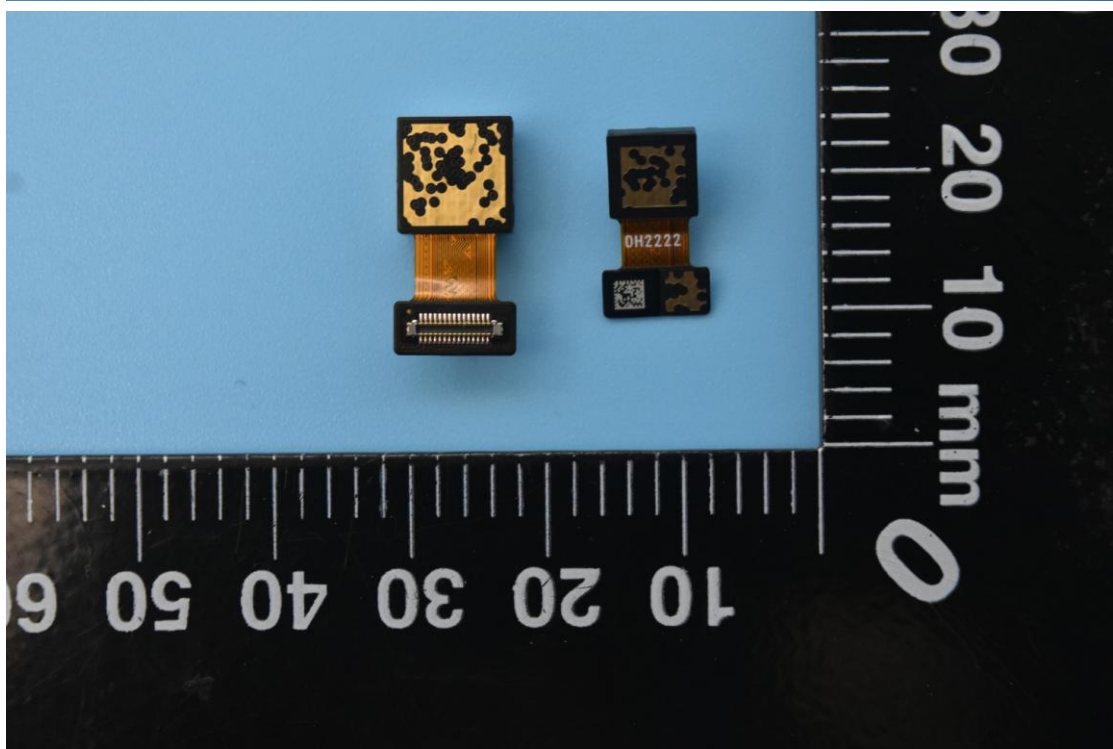

FCC ID: 2AUYFRMX3690

Internal Photos

1. EUT uncover view

2. Antenna view