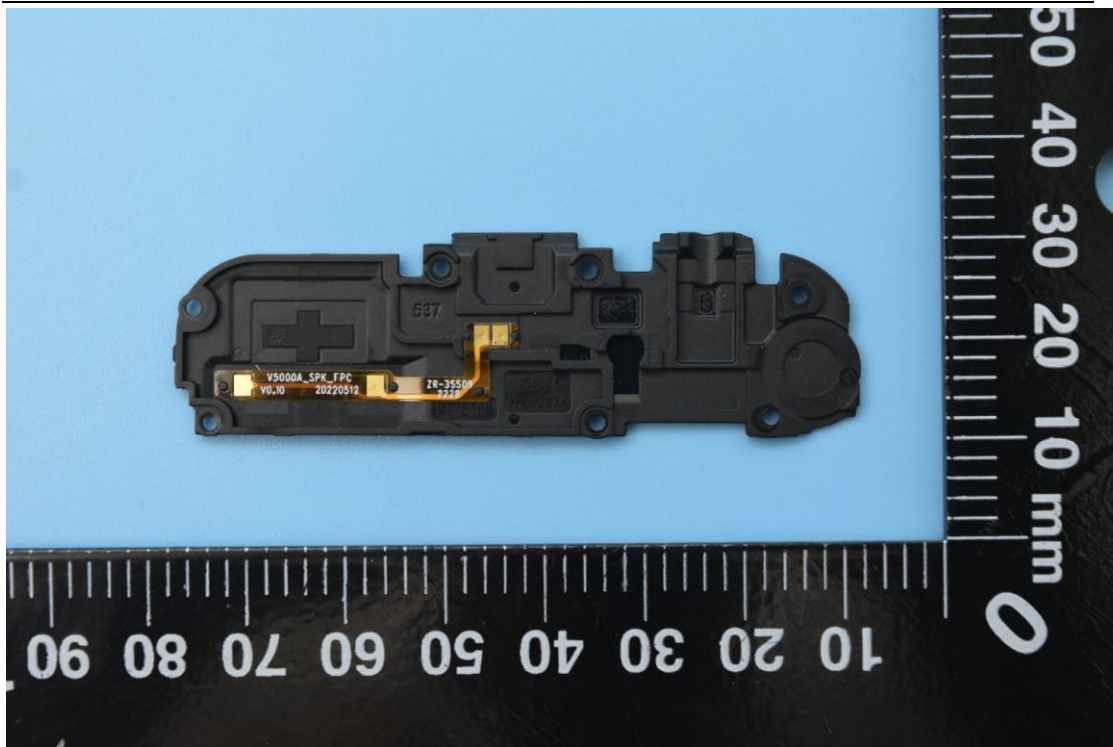

FCC ID: 2AUYFRMX3690

Internal Photos

1. EUT uncover view

2. Antenna view