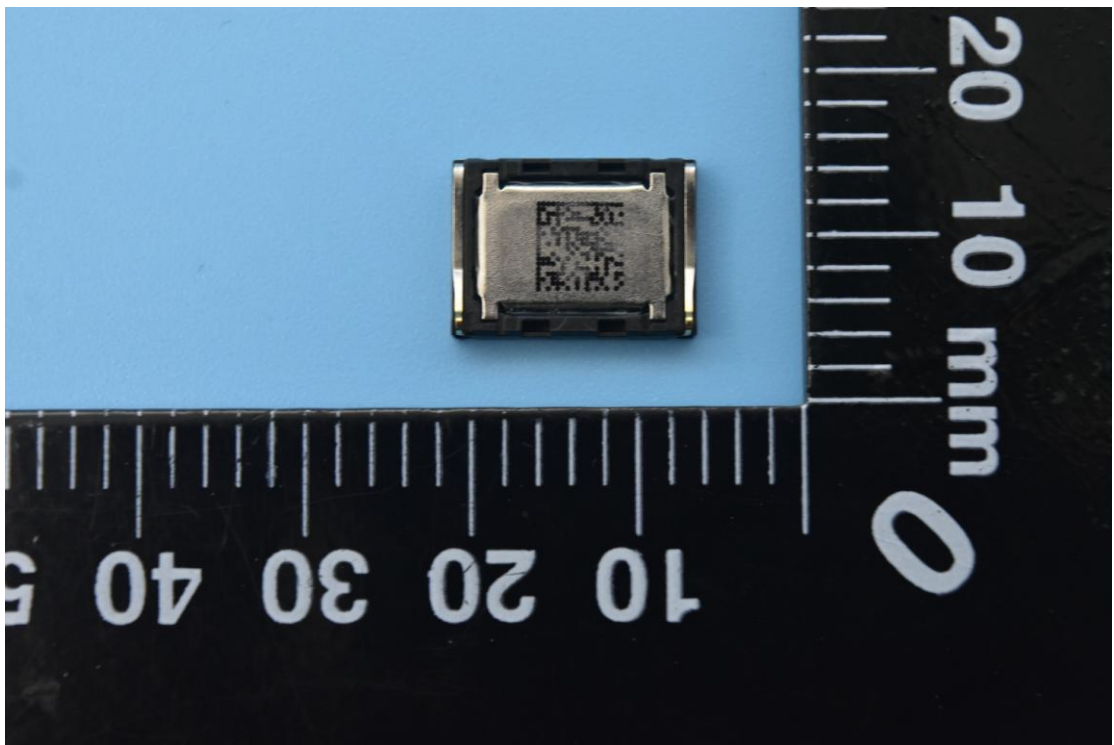

FCC ID: 2AUYFRMX3690

Internal Photos

1. EUT uncover view

2. Antenna view