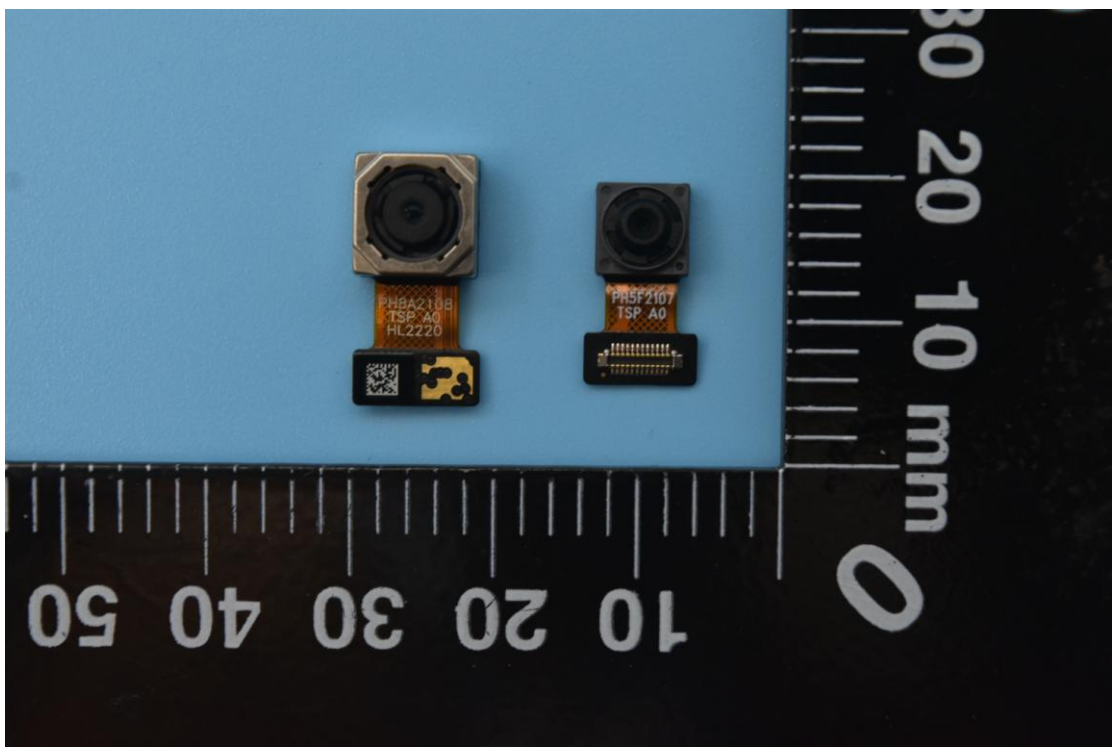

FCC ID: 2AUYFRMX3690

Internal Photos

1. EUT uncover view

2. Antenna view