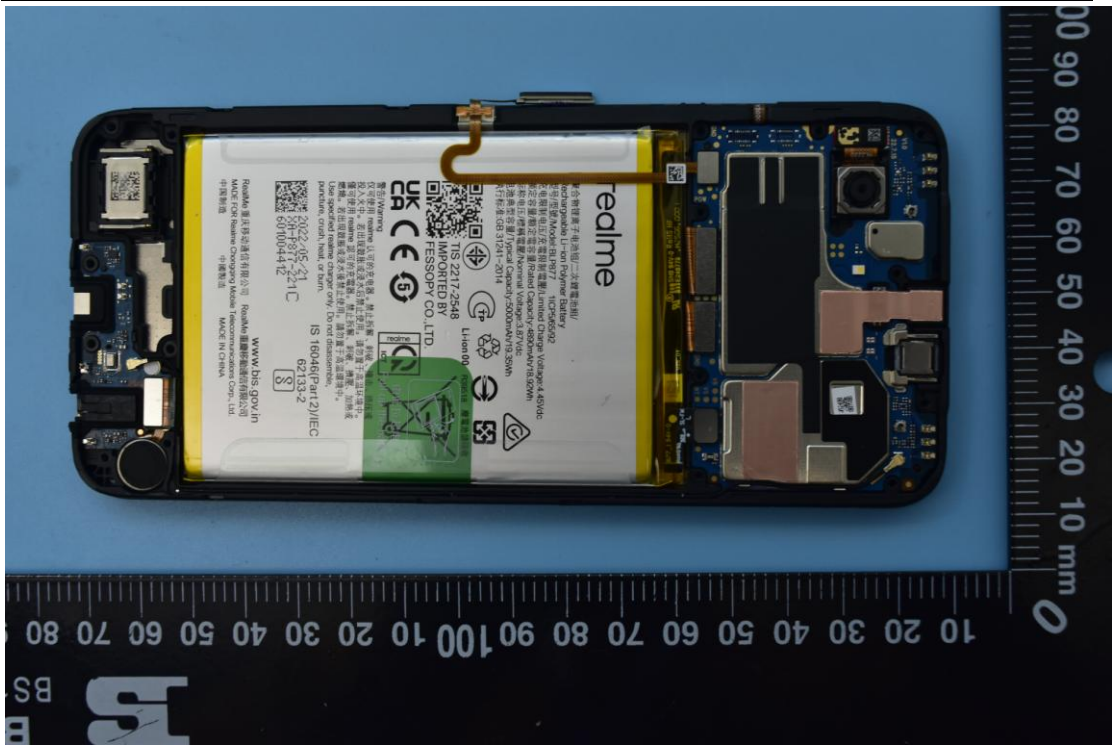

FCC ID: 2AUYFRMX3690

Internal Photos

1. EUT uncover view

2. Antenna view