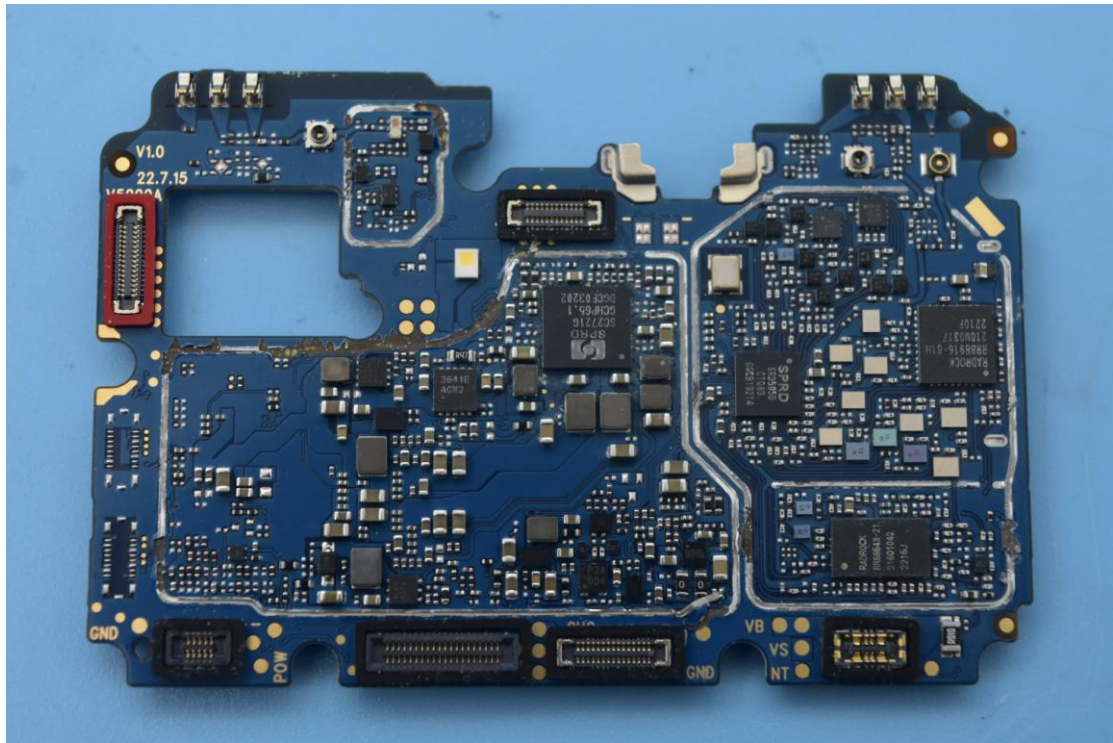

FCC ID: 2AUYFRMX3690

Internal Photos

1. EUT uncover view

2. Antenna view