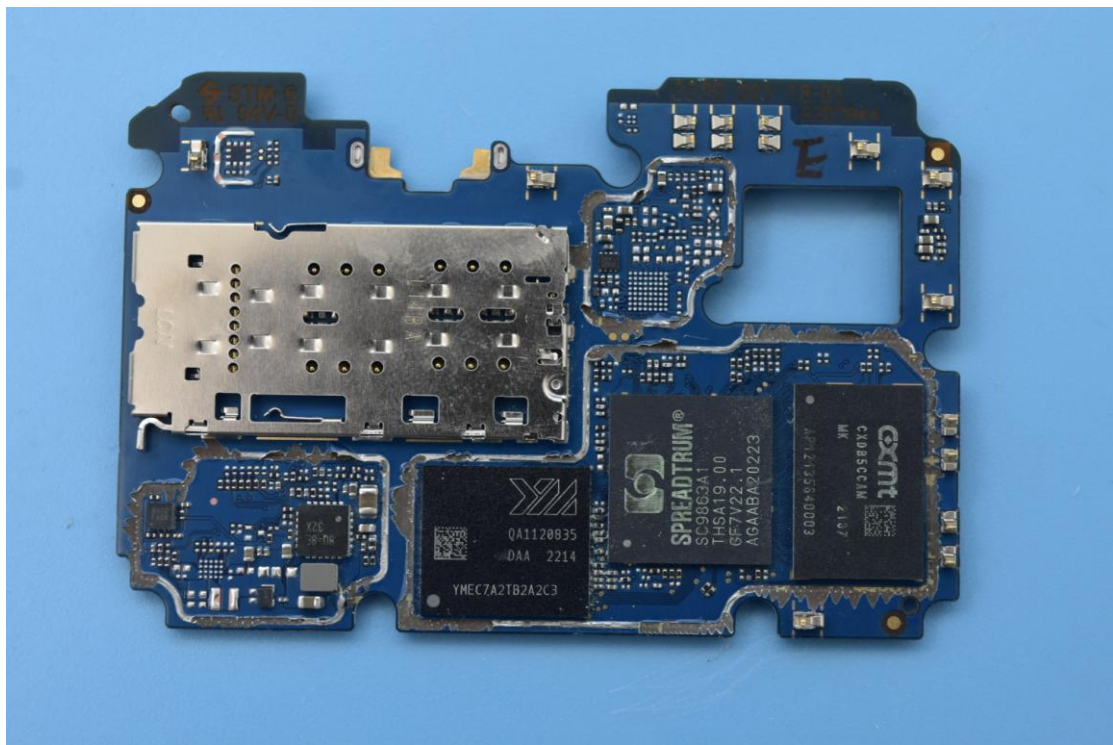

FCC ID: 2AUYFRMX3690

Internal Photos

1. EUT uncover view

2. Antenna view