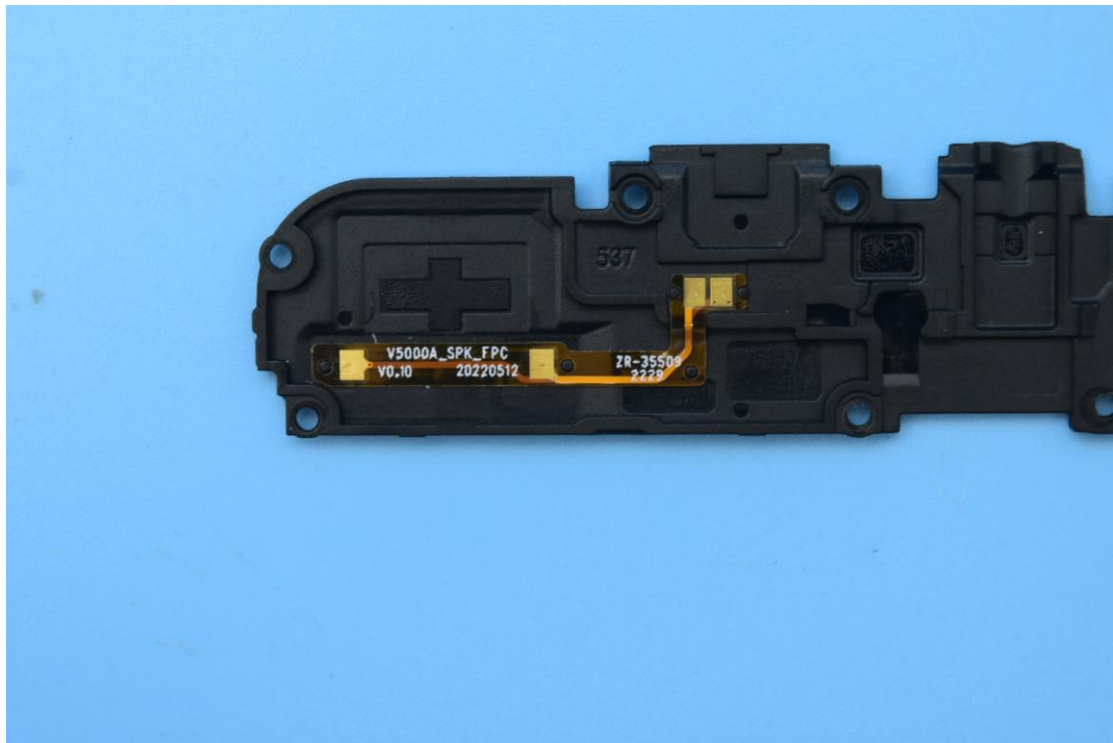

FCC ID: 2AUYFRMX3690

Internal Photos

1. EUT uncover view

2. Antenna view