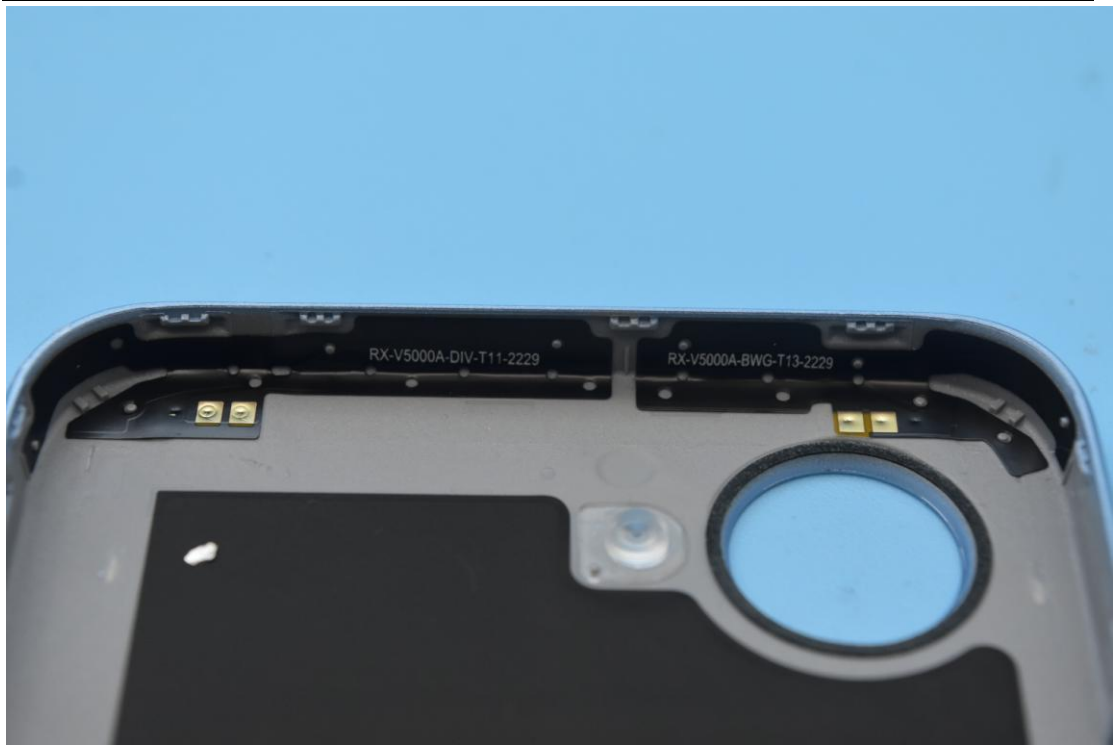

FCC ID: 2AUYFRMX3690

Internal Photos

1. EUT uncover view

2. Antenna view