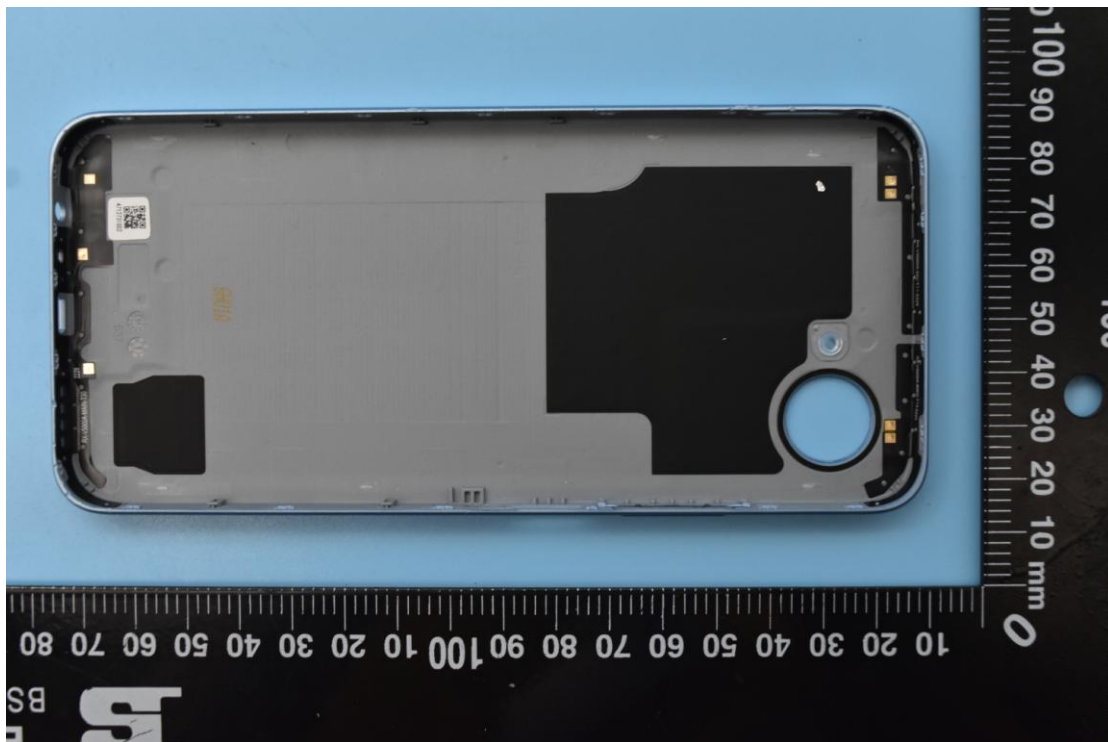

FCC ID: 2AUYFRMX3690

Internal Photos

1. EUT uncover view

2. Antenna view