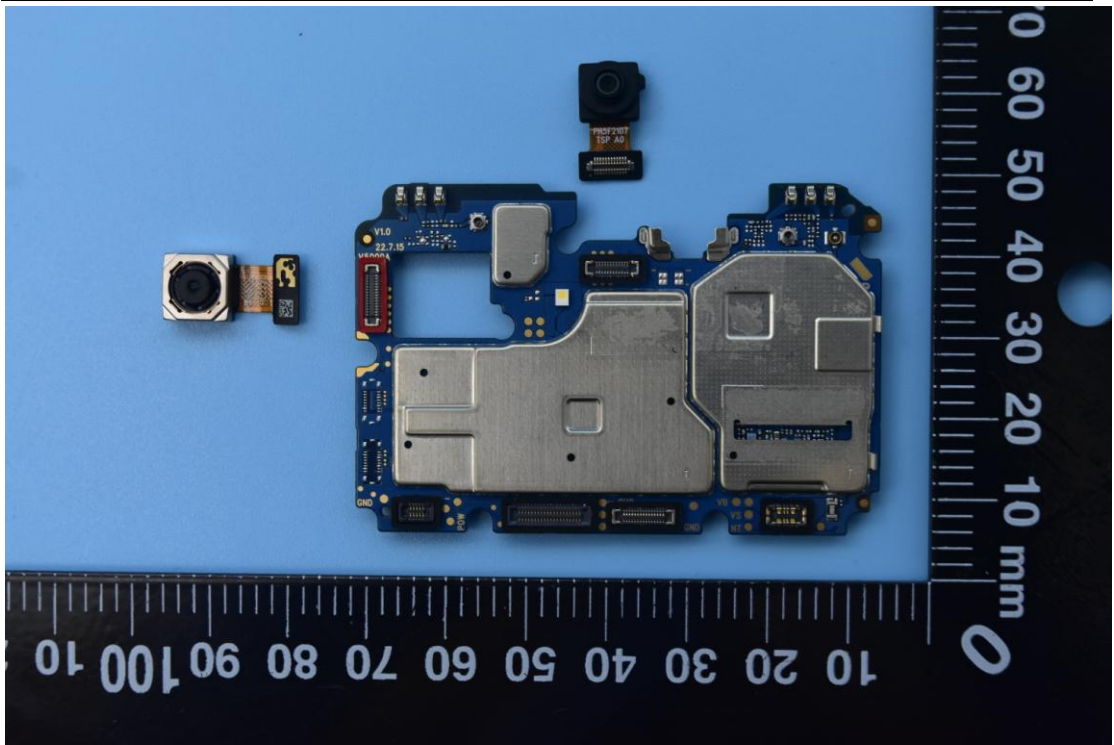

FCC ID: 2AUYFRMX3690

Internal Photos

1. EUT uncover view

2. Antenna view