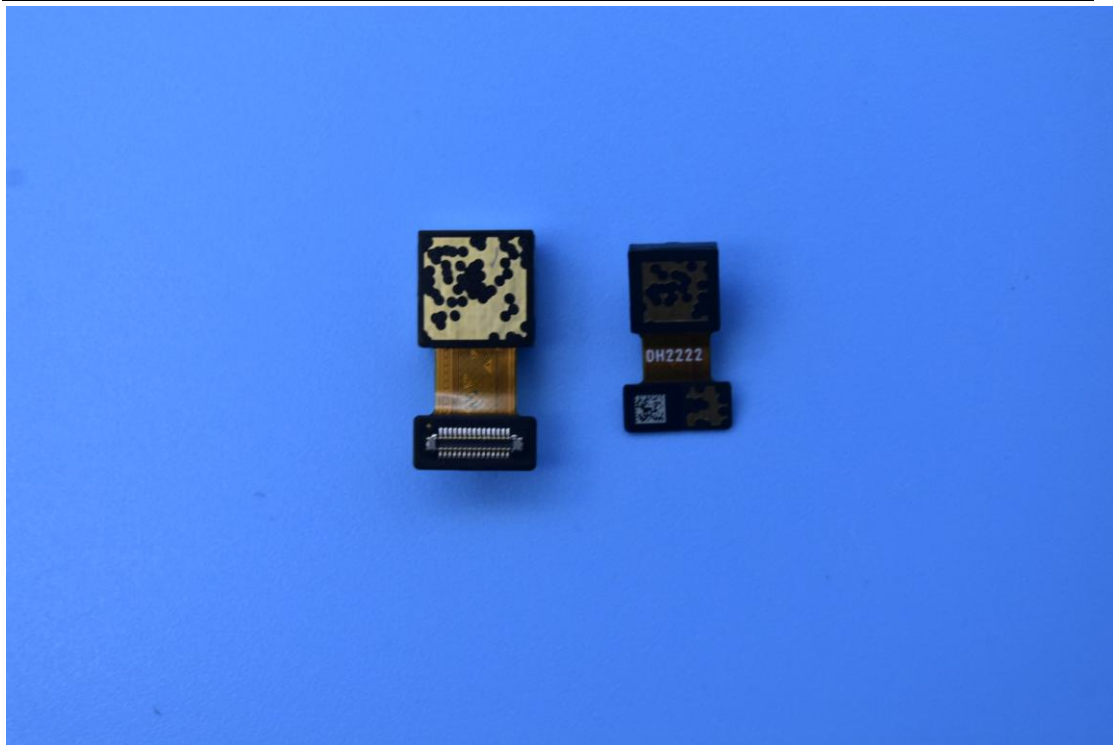

FCC ID: 2AUYFRMX3690

Internal Photos

1. EUT uncover view

2. Antenna view