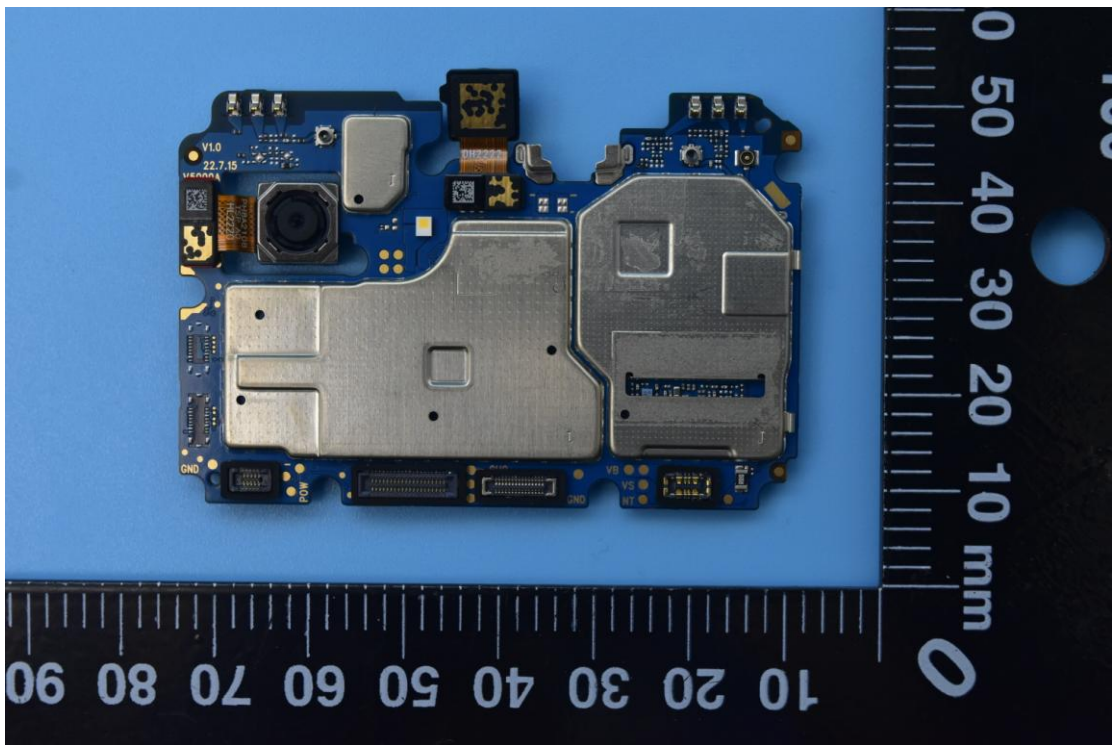

FCC ID: 2AUYFRMX3690

Internal Photos

1. EUT uncover view

2. Antenna view