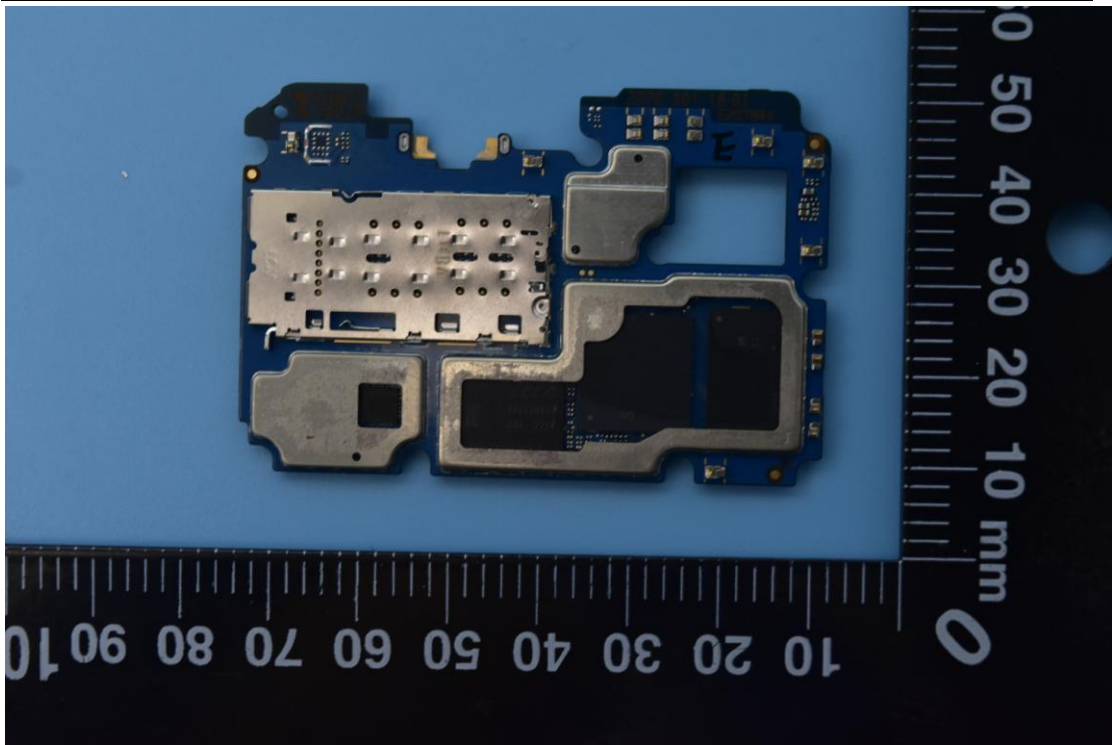

FCC ID: 2AUYFRMX3690

Internal Photos

1. EUT uncover view

2. Antenna view