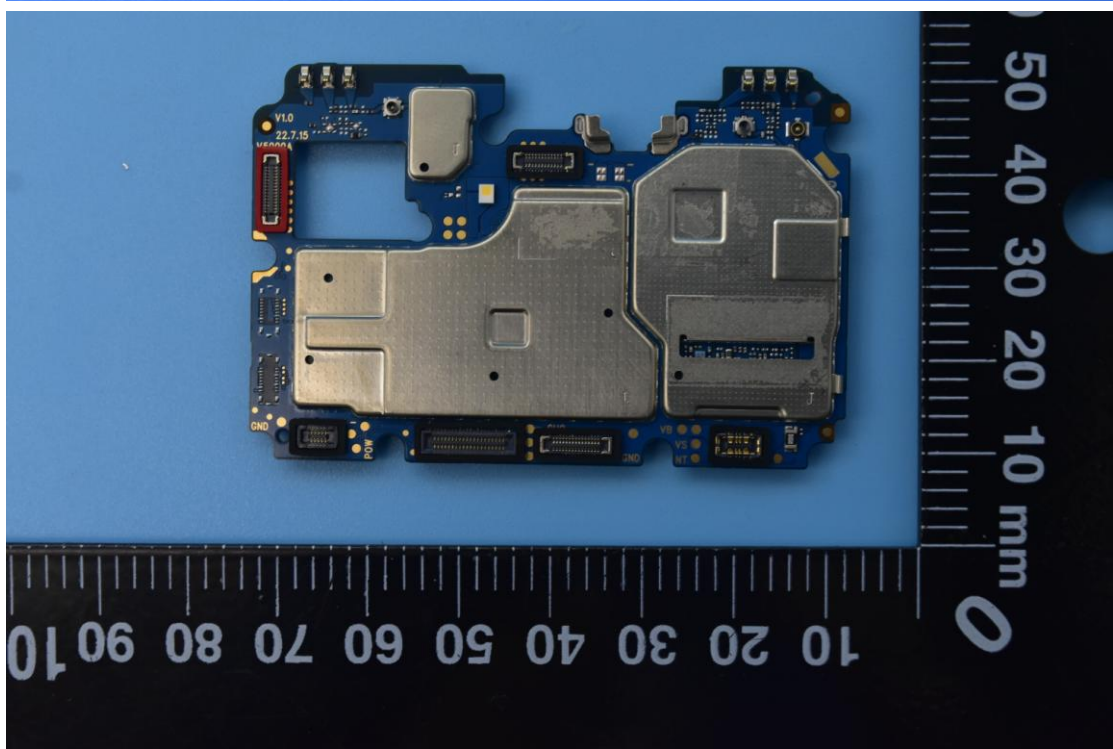

FCC ID: 2AUYFRMX3690

Internal Photos

1. EUT uncover view

2. Antenna view