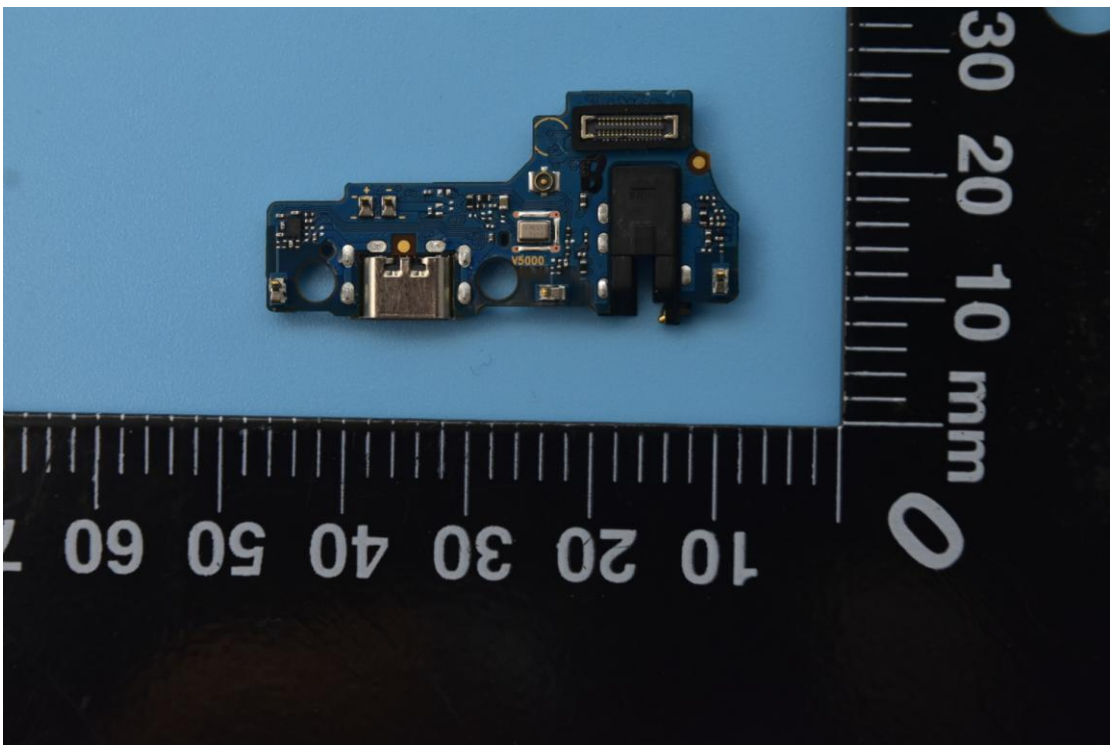

FCC ID: 2AUYFRMX3690

Internal Photos

1. EUT uncover view

2. Antenna view