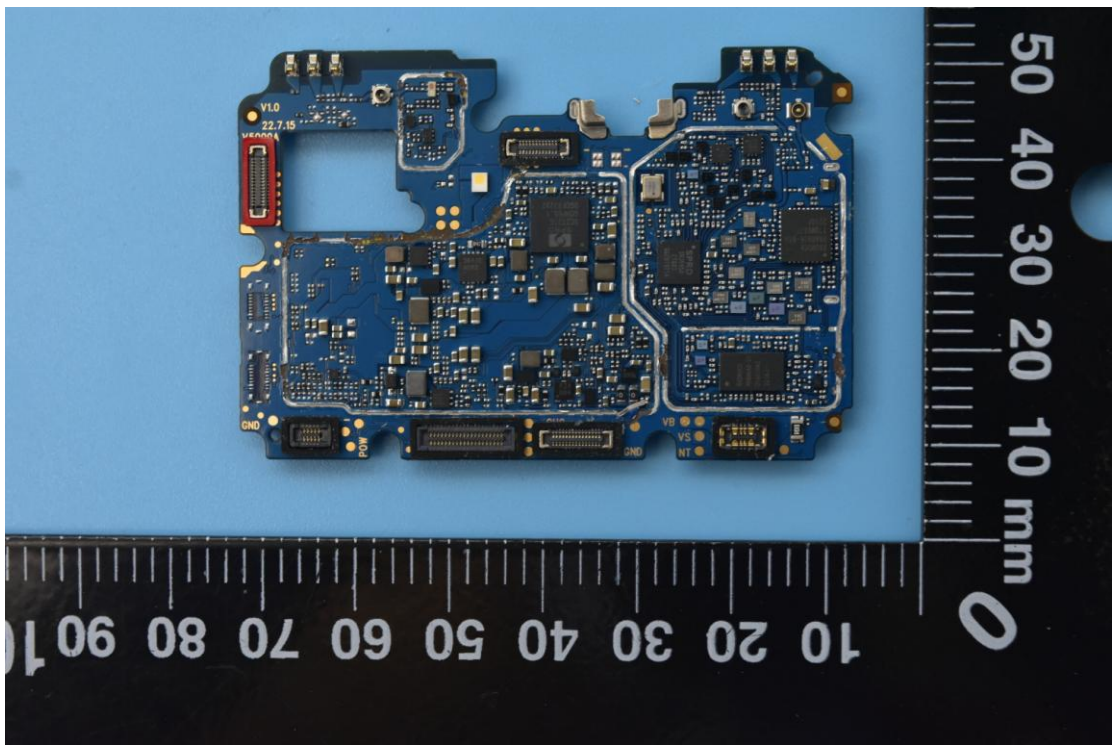

FCC ID: 2AUYFRMX3690

Internal Photos

1. EUT uncover view

2. Antenna view