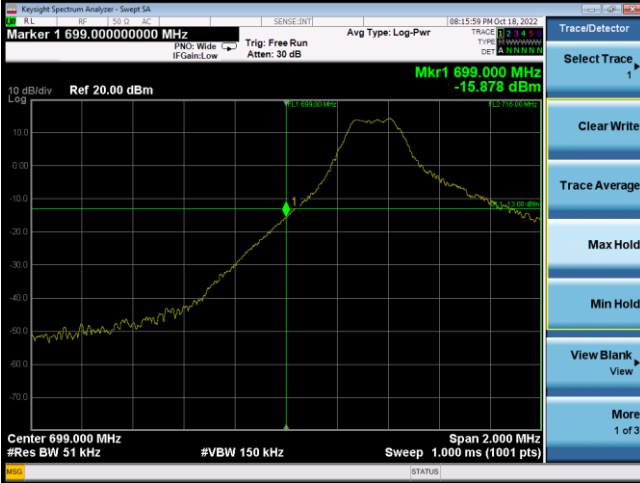

LTE Band 12_5M Spectrum Plot

1RB0

1RB24

Channel

23035

Channel

23155

25RB0

Channel

23035

Channel

23155