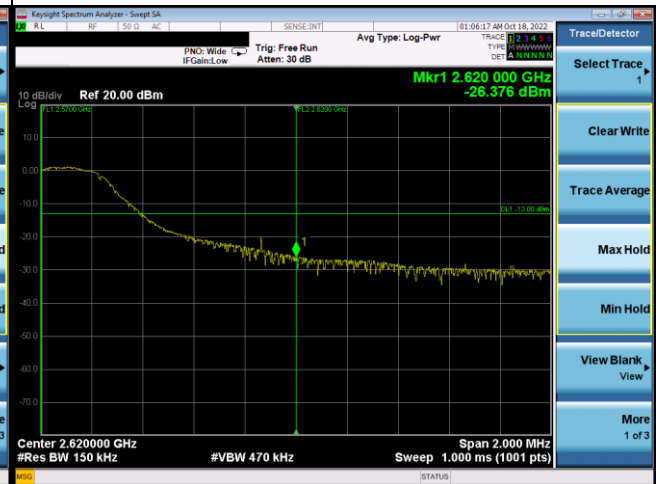

LTE Band 38_15M Spectrum Plot

1RB#0

1RB#74

Channel

37825

Channel

38175

75RB#0

Channel

37825

Channel

38175