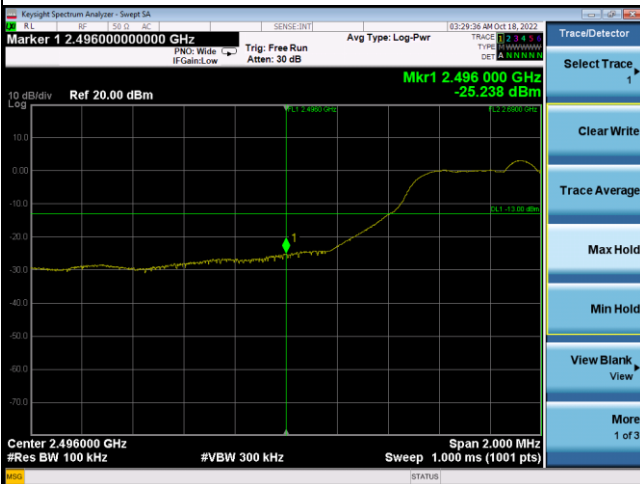

41540

50RB#0

Channel

39700

Channel

41540

LTE Band 41_15M Spectrum Plot

1RB#0