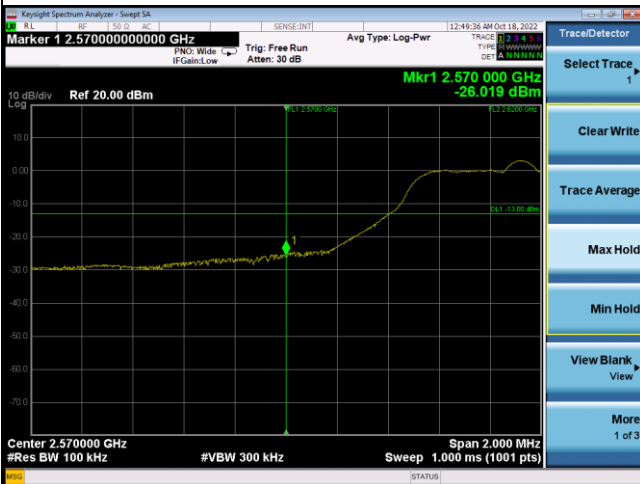

37800

Channel

38200

50RB#0

Channel

37800

Channel

38200