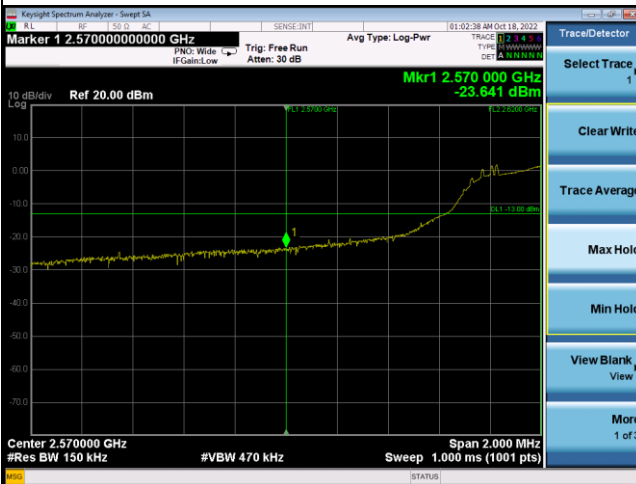

LTE Band 38_15M Spectrum Plot

1RB#0

1RB#74

Channel

37825

Channel

38175

75RB#0

Channel

37825

Channel

38175