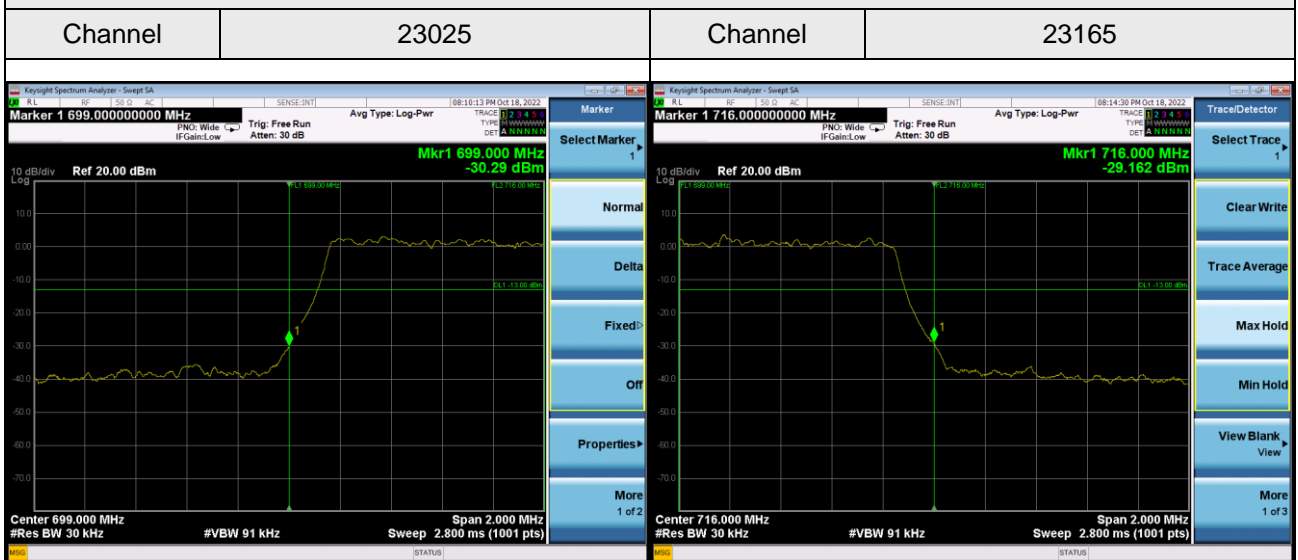

LTE Band 12_3M Spectrum Plot

15RB0

LTE Band 12_5M Spectrum Plot

1RB0

1RB24

Channel

23035

Channel

23155

25RB0

Channel

23035

Channel

23155

LTE Band 12_10M Spectrum Plot

1RB0