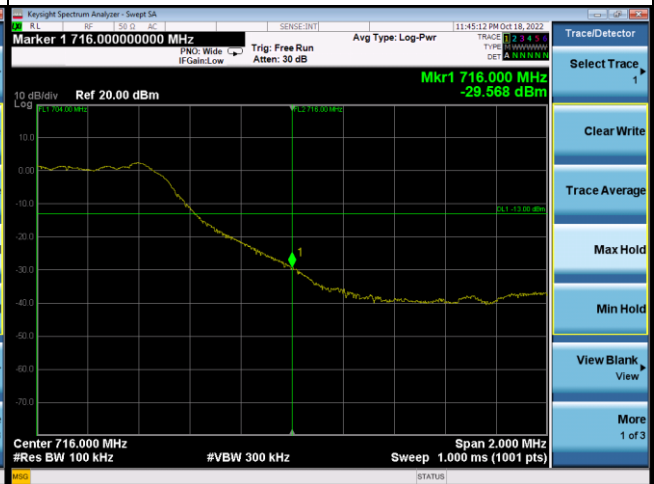

LTE Band 17_10M Spectrum Plot

1RB#0

1RB#49

Channel

23780

Channel

23800

50RB#0

Channel

23780

Channel

23800