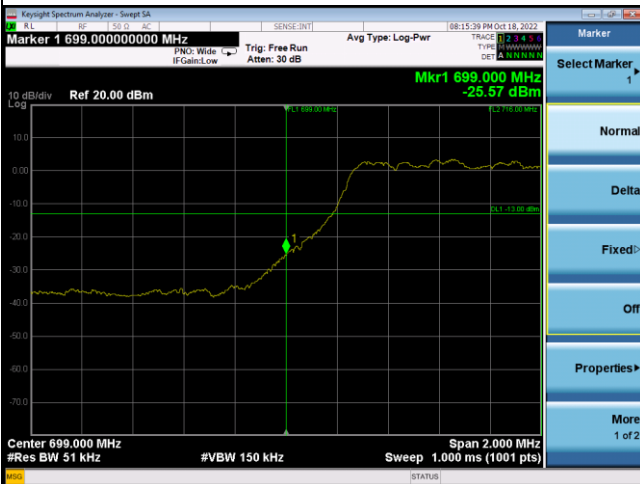

23155

25RB0

Channel

23035

Channel

23155

LTE Band 12_10M Spectrum Plot

1RB0