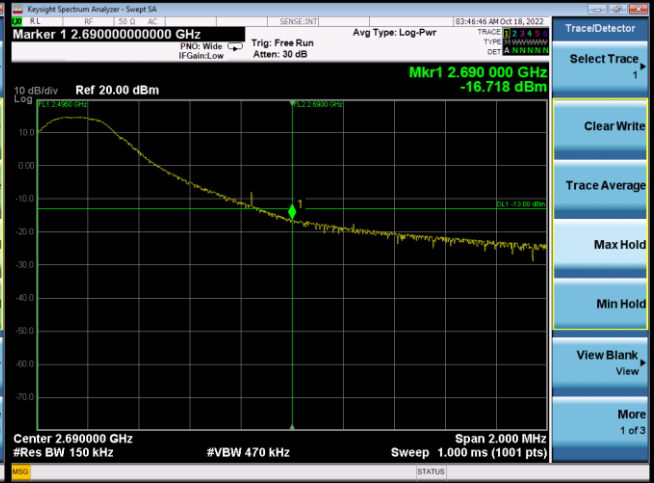

LTE Band 41_15M Spectrum Plot

1RB#0

1RB#74

Channel

39725

Channel

41515

75RB#0

Channel

39725

Channel

41515