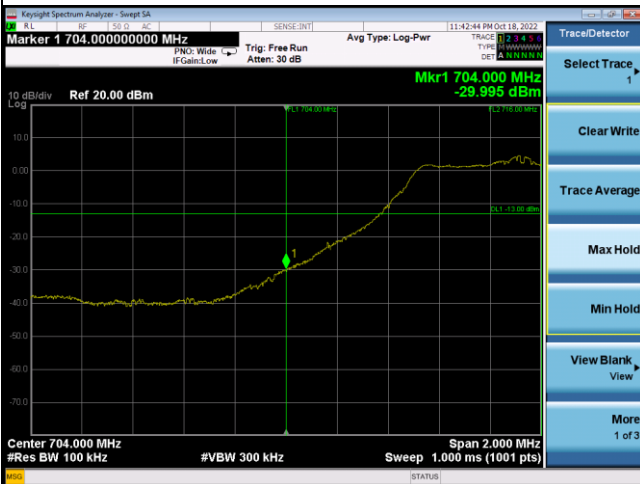

LTE Band 17_10M Spectrum Plot

1RB#0

1RB#49

Channel

23780

Channel

23800

50RB#0

Channel

23780

Channel

23800