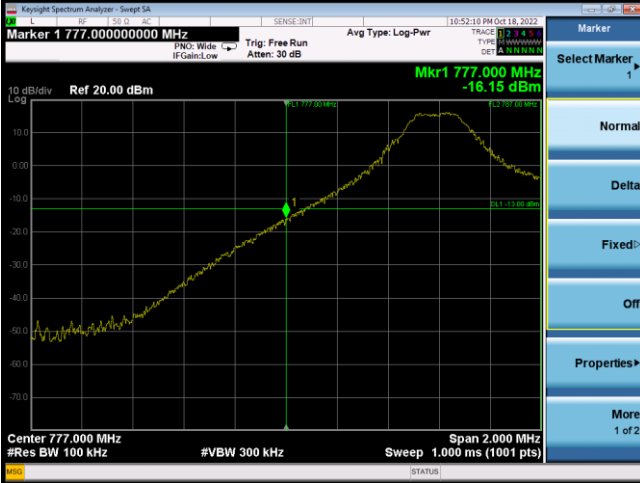

LTE Band 13_10M Spectrum Plot

1RB0

1RB49

Channel

23230

Channel

23230

50RB0

Channel

23230

Channel

23230