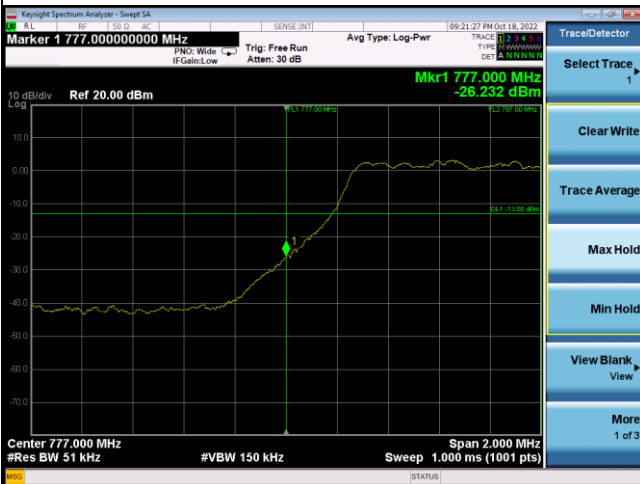

23255

25RB0

Channel

23205

Channel

23255

LTE Band 13_10M Spectrum Plot

1RB0