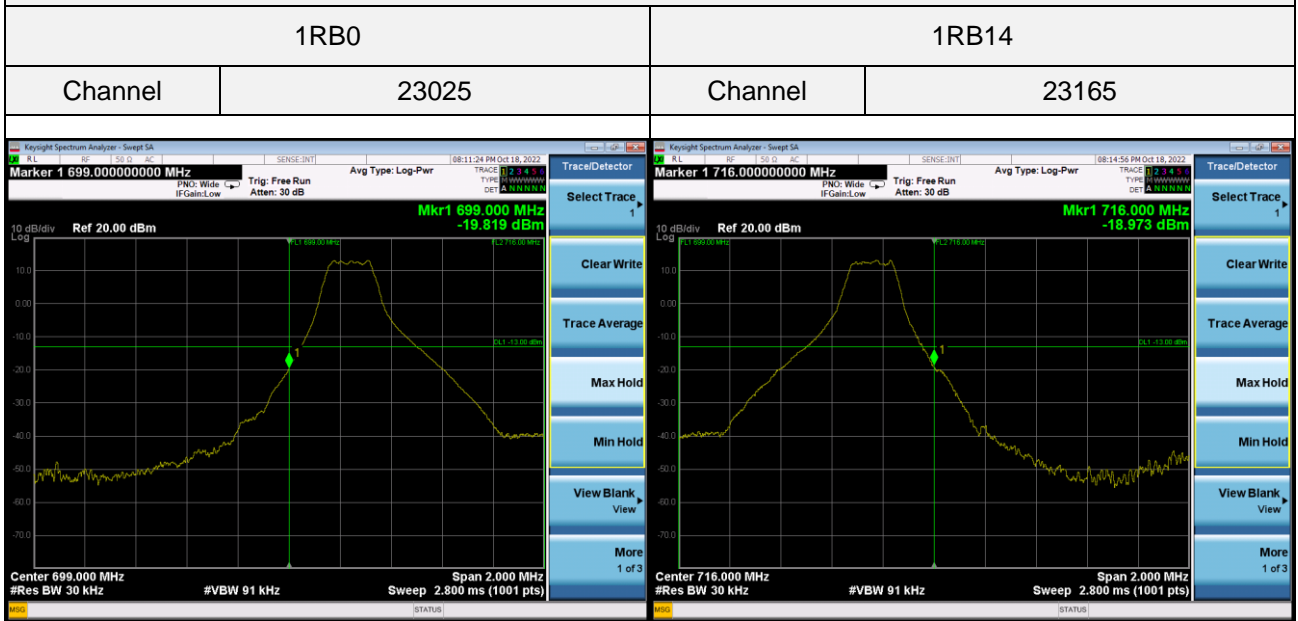

LTE Band 12_3M Spectrum Plot

15RB0

LTE Band 12_5M Spectrum Plot

1RB0

1RB24

Channel

23035

Channel

23155

25RB0

Channel

23035

Channel

23155

LTE Band 12_10M Spectrum Plot

1RB0