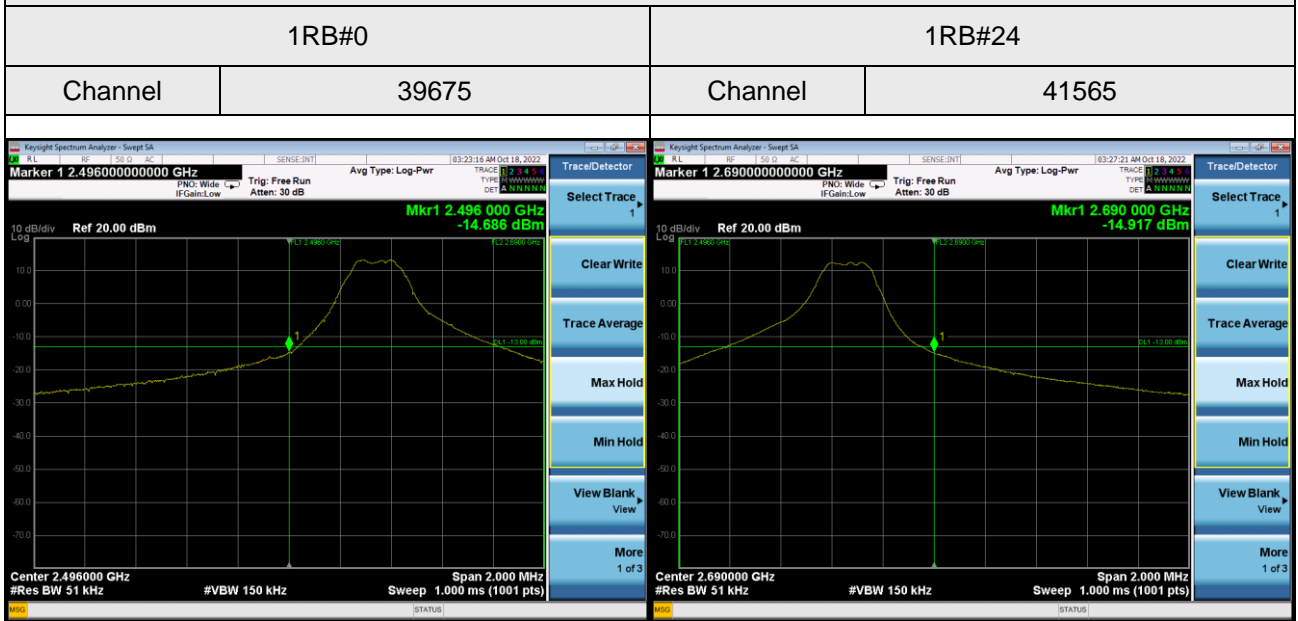

37850

Channel

38150

100RB#0

Channel

37850

Channel

38150

LTE Band 41_5M Spectrum Plot

25RB#0

LTE Band 41_10M Spectrum Plot

1RB#0

1RB#49

Channel

39700

Channel