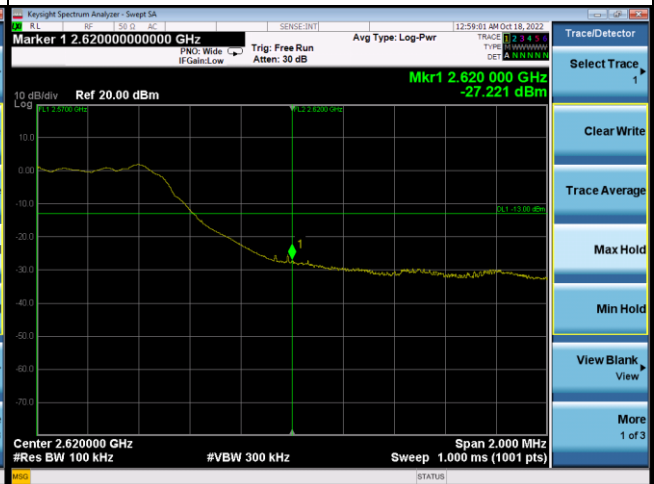

37800

Channel

38200

50RB#0

Channel

37800

Channel

38200