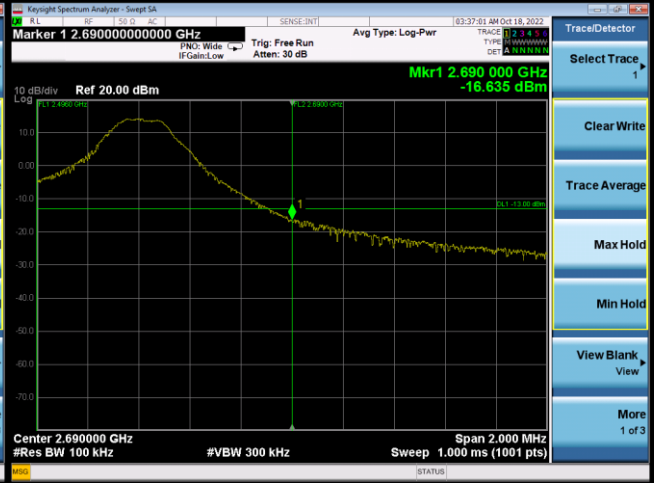

LTE Band 41_10M Spectrum Plot

1RB#0

1RB#49

Channel

39700

Channel

41540

50RB#0

Channel

39700

Channel

41540