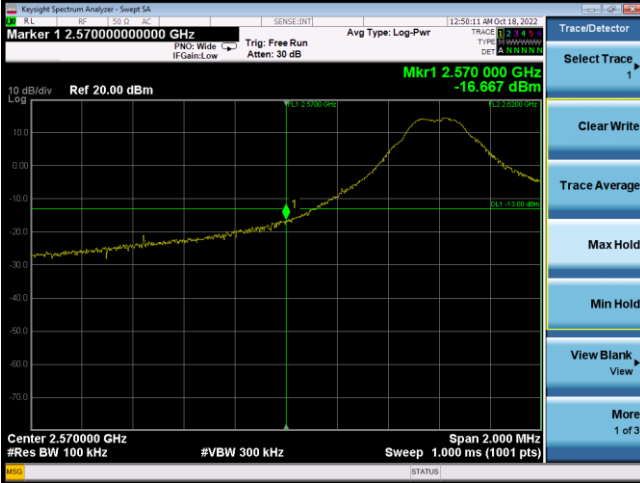

LTE Band 38_10M Spectrum Plot

1RB#0

1RB#49

Channel

37800

Channel

38200

50RB#0

Channel

37800

Channel

38200