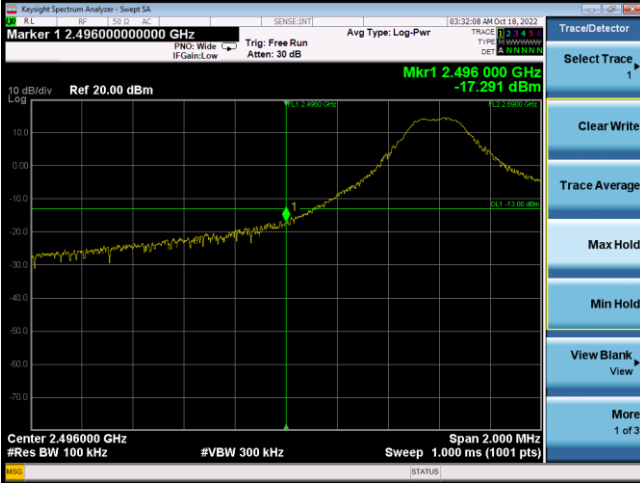

LTE Band 41_10M Spectrum Plot

1RB#0

1RB#49

Channel

39700

Channel

41540

50RB#0

Channel

39700

Channel

41540