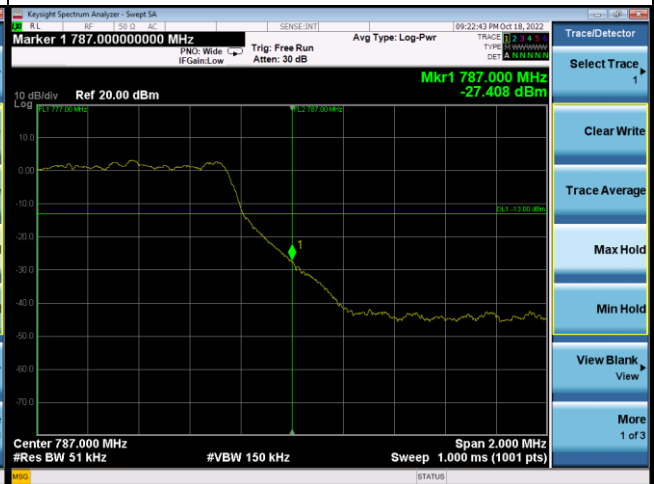

23255

25RB0

Channel

23205

Channel

23255

LTE Band 13_10M Spectrum Plot

1RB0