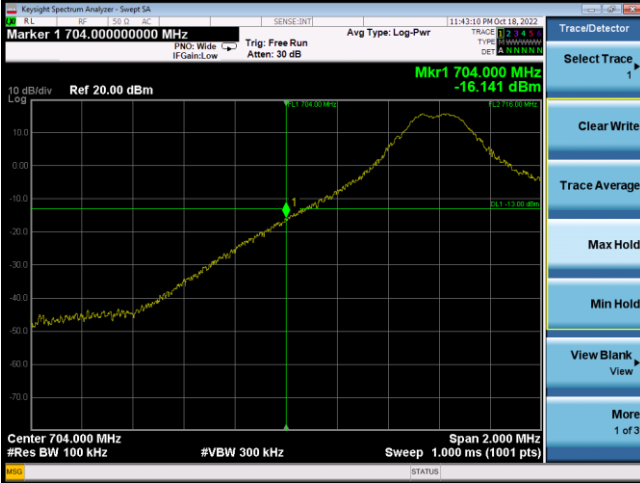

LTE Band 17_10M Spectrum Plot

1RB#0

1RB#49

Channel

23780

Channel

23800

50RB#0

Channel

23780

Channel

23800