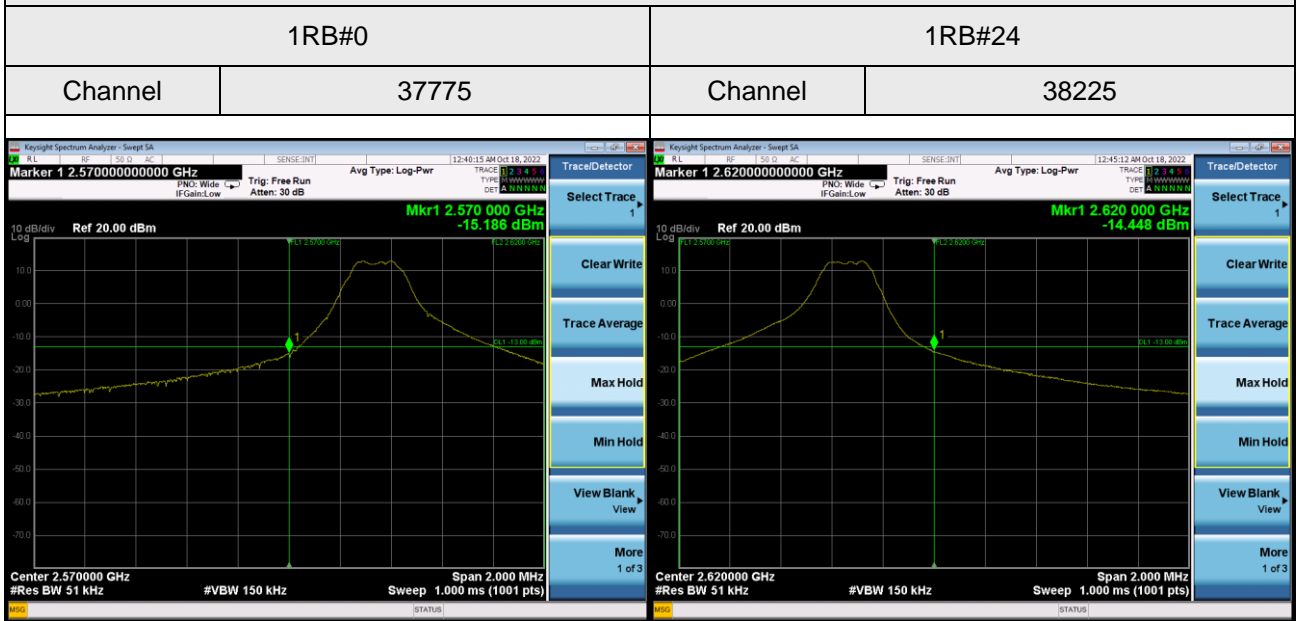

Channel

23800

LTE Band 38_5M Spectrum Plot

25RB#0

LTE Band 38_10M Spectrum Plot

1RB#0

1RB#49

Channel