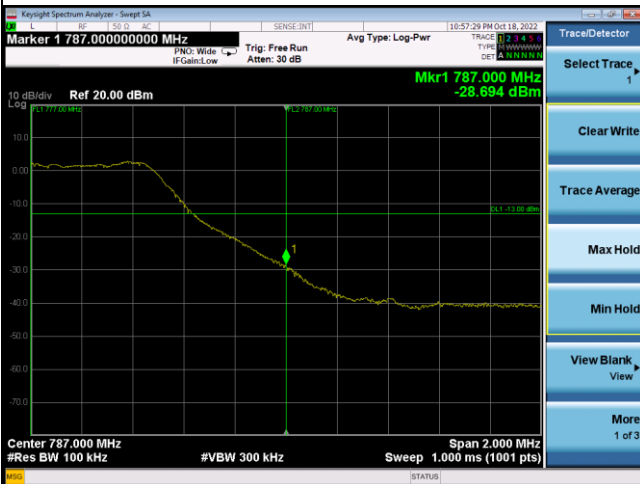

LTE Band 13_10M Spectrum Plot

1RB0

1RB49

Channel

23230

Channel

23230

50RB0

Channel

23230

Channel

23230