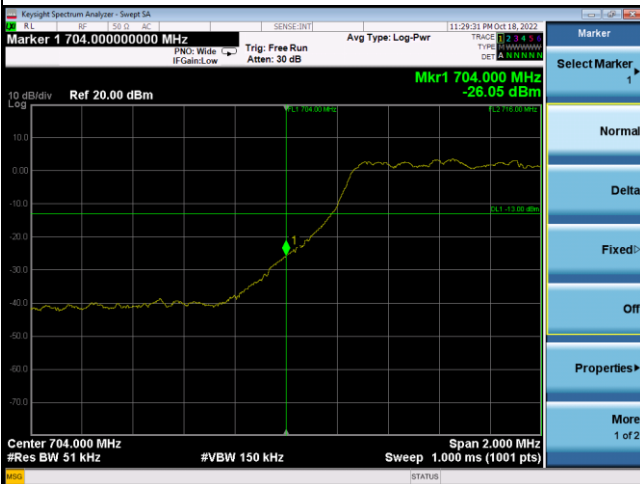

23825

25RB#0

Channel

23755

Channel

23825

LTE Band 17_10M Spectrum Plot

1RB#0