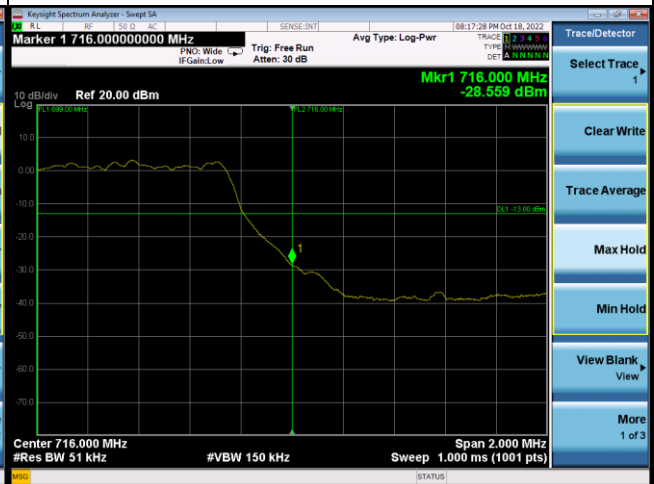

23155

25RB0

Channel

23035

Channel

23155

LTE Band 12_10M Spectrum Plot

1RB0