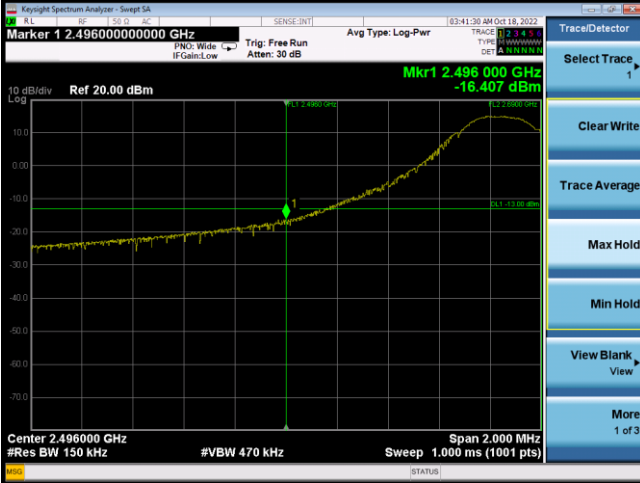

LTE Band 41_15M Spectrum Plot

1RB#0

1RB#74

Channel

39725

Channel

41515

75RB#0

Channel

39725

Channel

41515