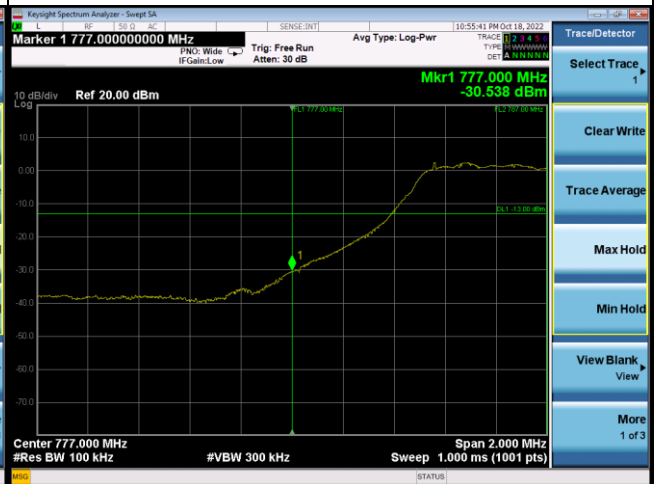

LTE Band 13_10M Spectrum Plot

1RB0

1RB49

Channel

23230

Channel

23230

50RB0

Channel

23230

Channel

23230