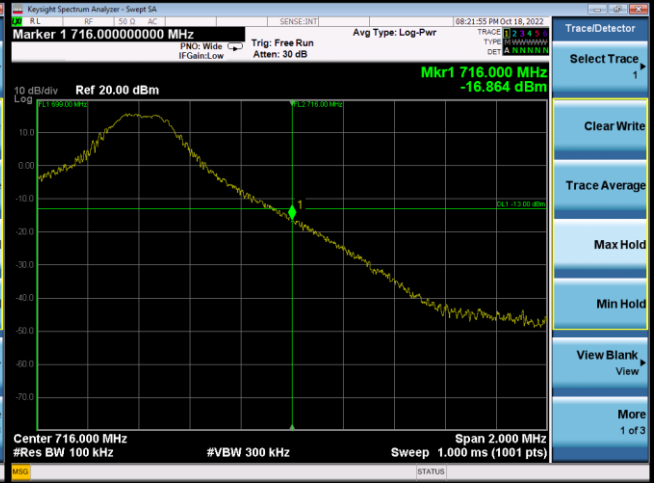

LTE Band 12_10M Spectrum Plot

1RB0

1RB49

Channel

23060

Channel

23130

50RB0

Channel

23060

Channel

23130