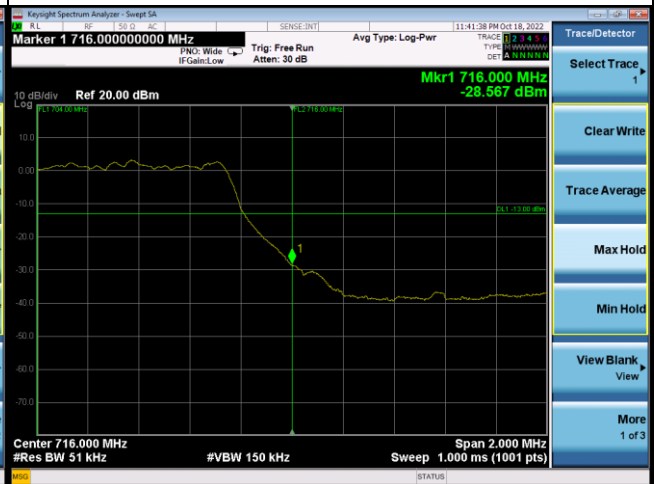

23825

25RB#0

Channel

23755

Channel

23825

LTE Band 17_10M Spectrum Plot

1RB#0