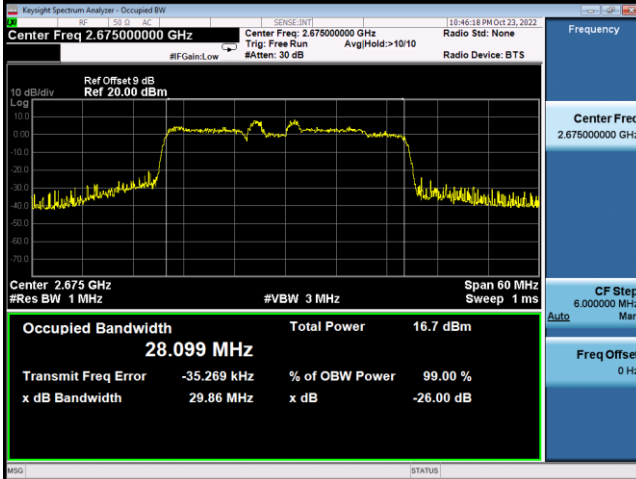

Spectrum Plot

Spectrum Plot

64QAM-Low CH

64QAM-Mid CH

64QAM-High CH

LTE CA_41C_10MHz+20MHz					
QPSK					
PCC Channel	PCC Frequency (MHz)	SCC Channel	SCC Frequency (MHz)	99% Occupied Bandwidth (MHz)	26dB Bandwidth (MHz)
39705	2501.5	39849	2515.9	28.058	29.96
40526	2583.6	40670	2598	27.845	29.82
41346	2665.6	41490	2680	28.316	30.26
16QAM					
PCC Channel	PCC Frequency (MHz)	SCC Channel	SCC Frequency (MHz)	99% Occupied Bandwidth (MHz)	26dB Bandwidth (MHz)
39705	2501.5	39849	2515.9	28.158	29.88
40526	2583.6	40670	2598	27.839	30.06
41346	2665.6	41490	2680	28.195	30.03
64QAM					
PCC Channel	PCC Frequency (MHz)	SCC Channel	SCC Frequency (MHz)	99% Occupied Bandwidth (MHz)	26dB Bandwidth (MHz)
39705	2501.5	39849	2515.9	27.833	29.78
40526	2583.6	40670	2598	28.166	29.89
41346	2665.6	41490	2680	28.099	29.86

Spectrum Plot

QPSK-Low CH

QPSK-Mid CH

QPSK-High CH

16QAM-Low CH

16QAM-Mid CH

16QAM-High CH

Spectrum Plot

64QAM-Low CH

64QAM-Mid CH

64QAM-High CH

LTE CA_41C_20MHz+10MHz					
QPSK					
PCC Channel	PCC Frequency (MHz)	SCC Channel	SCC Frequency (MHz)	99% Occupied Bandwidth (MHz)	26dB Bandwidth (MHz)
39750	2506	39894	2520.4	28.434	29.98
40571	2588.1	40715	2602.5	28.026	29.83
41391	2670.1	41535	2684.5	28.490	30.01
16QAM					
PCC Channel	PCC Frequency (MHz)	SCC Channel	SCC Frequency (MHz)	99% Occupied Bandwidth (MHz)	26dB Bandwidth (MHz)
39750	2506	39894	2520.4	28.436	30.16
40571	2588.1	40715	2602.5	28.019	29.86
41391	2670.1	41535	2684.5	28.333	30.07
64QAM					
PCC Channel	PCC Frequency (MHz)	SCC Channel	SCC Frequency (MHz)	99% Occupied Bandwidth (MHz)	26dB Bandwidth (MHz)
39750	2506	39894	2520.4	28.058	29.77
40571	2588.1	40715	2602.5	28.454	30.04
41391	2670.1	41535	2684.5	28.048	30.06