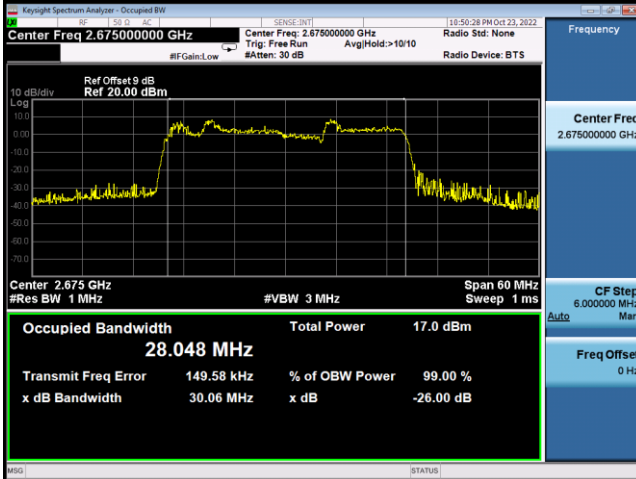

Spectrum Plot

Spectrum Plot

64QAM-Low CH

64QAM-Mid CH

64QAM-High CH

LTE CA_41C_15MHz+15MHz					
QPSK					
PCC Channel	PCC Frequency (MHz)	SCC Channel	SCC Frequency (MHz)	99% Occupied Bandwidth (MHz)	26dB Bandwidth (MHz)
39725	2503.5	39875	2518.5	29.093	30.77
40545	2585.5	40695	2600.5	29.097	30.64
41365	2667.5	41515	2682.5	29.138	30.85
16QAM					
PCC Channel	PCC Frequency (MHz)	SCC Channel	SCC Frequency (MHz)	99% Occupied Bandwidth (MHz)	26dB Bandwidth (MHz)
39725	2503.5	39875	2518.5	29.056	30.65
40545	2585.5	40695	2600.5	28.948	30.85
41365	2667.5	41515	2682.5	29.066	30.60
64QAM					
PCC Channel	PCC Frequency (MHz)	SCC Channel	SCC Frequency (MHz)	99% Occupied Bandwidth (MHz)	26dB Bandwidth (MHz)
39725	2503.5	39875	2518.5	28.632	30.30
40545	2585.5	40695	2600.5	28.712	30.39
41365	2667.5	41515	2682.5	28.717	30.78