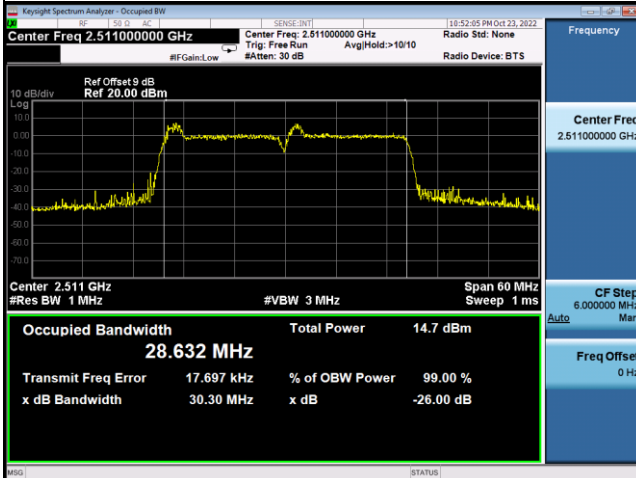

Spectrum Plot

Spectrum Plot

64QAM-Low CH

64QAM-Mid CH

64QAM-High CH

LTE CA_41C_15MHz+15MHz					
QPSK					
PCC Channel	PCC Frequency (MHz)	SCC Channel	SCC Frequency (MHz)	99% Occupied Bandwidth (MHz)	26dB Bandwidth (MHz)
39725	2503.5	39875	2518.5	29.093	30.77
40545	2585.5	40695	2600.5	29.097	30.64
41365	2667.5	41515	2682.5	29.138	30.85
16QAM					
PCC Channel	PCC Frequency (MHz)	SCC Channel	SCC Frequency (MHz)	99% Occupied Bandwidth (MHz)	26dB Bandwidth (MHz)
39725	2503.5	39875	2518.5	29.056	30.65
40545	2585.5	40695	2600.5	28.948	30.85
41365	2667.5	41515	2682.5	29.066	30.60
64QAM					
PCC Channel	PCC Frequency (MHz)	SCC Channel	SCC Frequency (MHz)	99% Occupied Bandwidth (MHz)	26dB Bandwidth (MHz)
39725	2503.5	39875	2518.5	28.632	30.30
40545	2585.5	40695	2600.5	28.712	30.39
41365	2667.5	41515	2682.5	28.717	30.78

Spectrum Plot

QPSK-Low CH

QPSK-Mid CH

QPSK-High CH

16QAM-Low CH

16QAM-Mid CH

16QAM-High CH

Spectrum Plot

64QAM-Low CH

64QAM-Mid CH

64QAM-High CH

LTE CA_41C_15MHz+20MHz					
QPSK					
PCC Channel	PCC Frequency (MHz)	SCC Channel	SCC Frequency (MHz)	99% Occupied Bandwidth (MHz)	26dB Bandwidth (MHz)
39728	2503.8	39899	2520.9	33.159	34.93
40523	2583.3	40694	2600.4	32.820	34.79
41319	2662.9	41490	2680	33.245	35.01
16QAM					
PCC Channel	PCC Frequency (MHz)	SCC Channel	SCC Frequency (MHz)	99% Occupied Bandwidth (MHz)	26dB Bandwidth (MHz)
39728	2503.8	39899	2520.9	33.019	35.31
40523	2583.3	40694	2600.4	32.817	34.71
41319	2662.9	41490	2680	33.340	35.04
64QAM					
PCC Channel	PCC Frequency (MHz)	SCC Channel	SCC Frequency (MHz)	99% Occupied Bandwidth (MHz)	26dB Bandwidth (MHz)
39728	2503.8	39899	2520.9	32.779	34.76
40523	2583.3	40694	2600.4	33.178	35.03
41319	2662.9	41490	2680	32.814	34.75