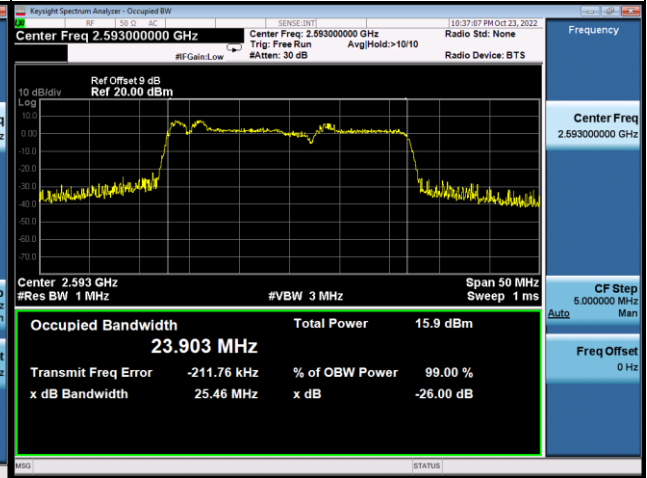

Spectrum Plot

Spectrum Plot

64QAM-Low CH

64QAM-Mid CH

64QAM-High CH

LTE CA_41C_10MHz+20MHz					
QPSK					
PCC Channel	PCC Frequency (MHz)	SCC Channel	SCC Frequency (MHz)	99% Occupied Bandwidth (MHz)	26dB Bandwidth (MHz)
39705	2501.5	39849	2515.9	28.058	29.96
40526	2583.6	40670	2598	27.845	29.82
41346	2665.6	41490	2680	28.316	30.26
16QAM					
PCC Channel	PCC Frequency (MHz)	SCC Channel	SCC Frequency (MHz)	99% Occupied Bandwidth (MHz)	26dB Bandwidth (MHz)
39705	2501.5	39849	2515.9	28.158	29.88
40526	2583.6	40670	2598	27.839	30.06
41346	2665.6	41490	2680	28.195	30.03
64QAM					
PCC Channel	PCC Frequency (MHz)	SCC Channel	SCC Frequency (MHz)	99% Occupied Bandwidth (MHz)	26dB Bandwidth (MHz)
39705	2501.5	39849	2515.9	27.833	29.78
40526	2583.6	40670	2598	28.166	29.89
41346	2665.6	41490	2680	28.099	29.86