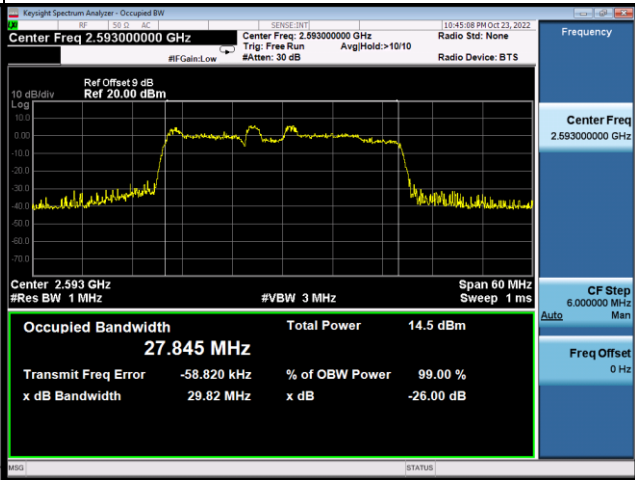

QPSK-Mid CH