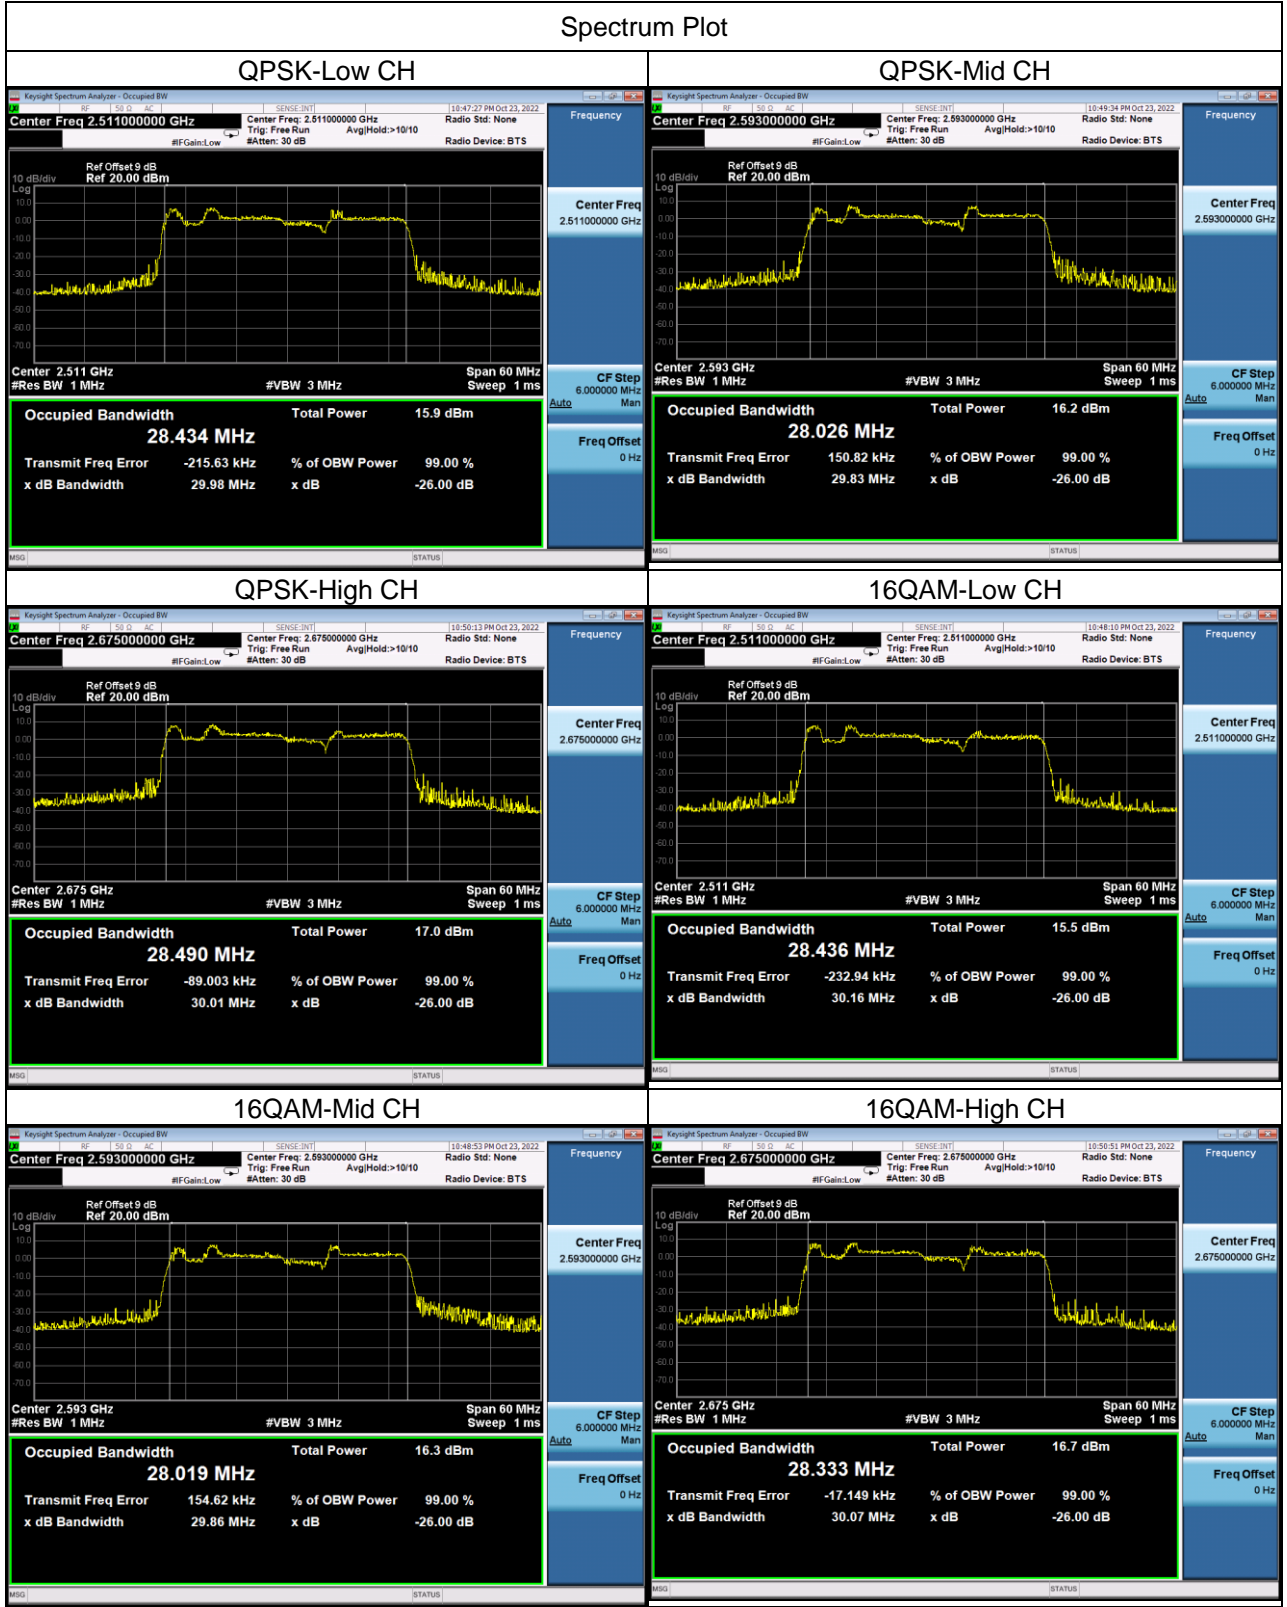

64QAM-Low CH

64QAM-Mid CH

64QAM-High CH

LTE CA_41C_20MHz+10MHz					
QPSK					
PCC Channel	PCC Frequency (MHz)	SCC Channel	SCC Frequency (MHz)	99% Occupied Bandwidth (MHz)	26dB Bandwidth (MHz)
39750	2506	39894	2520.4	28.434	29.98
40571	2588.1	40715	2602.5	28.026	29.83
41391	2670.1	41535	2684.5	28.490	30.01
16QAM					
PCC Channel	PCC Frequency (MHz)	SCC Channel	SCC Frequency (MHz)	99% Occupied Bandwidth (MHz)	26dB Bandwidth (MHz)
39750	2506	39894	2520.4	28.436	30.16
40571	2588.1	40715	2602.5	28.019	29.86
41391	2670.1	41535	2684.5	28.333	30.07
64QAM					
PCC Channel	PCC Frequency (MHz)	SCC Channel	SCC Frequency (MHz)	99% Occupied Bandwidth (MHz)	26dB Bandwidth (MHz)
39750	2506	39894	2520.4	28.058	29.77
40571	2588.1	40715	2602.5	28.454	30.04
41391	2670.1	41535	2684.5	28.048	30.06

Spectrum Plot

Spectrum Plot

64QAM-Low CH

64QAM-Mid CH

64QAM-High CH

LTE CA_41C_15MHz+15MHz					
QPSK					
PCC Channel	PCC Frequency (MHz)	SCC Channel	SCC Frequency (MHz)	99% Occupied Bandwidth (MHz)	26dB Bandwidth (MHz)
39725	2503.5	39875	2518.5	29.093	30.77
40545	2585.5	40695	2600.5	29.097	30.64
41365	2667.5	41515	2682.5	29.138	30.85
16QAM					
PCC Channel	PCC Frequency (MHz)	SCC Channel	SCC Frequency (MHz)	99% Occupied Bandwidth (MHz)	26dB Bandwidth (MHz)
39725	2503.5	39875	2518.5	29.056	30.65
40545	2585.5	40695	2600.5	28.948	30.85
41365	2667.5	41515	2682.5	29.066	30.60
64QAM					
PCC Channel	PCC Frequency (MHz)	SCC Channel	SCC Frequency (MHz)	99% Occupied Bandwidth (MHz)	26dB Bandwidth (MHz)
39725	2503.5	39875	2518.5	28.632	30.30
40545	2585.5	40695	2600.5	28.712	30.39
41365	2667.5	41515	2682.5	28.717	30.78