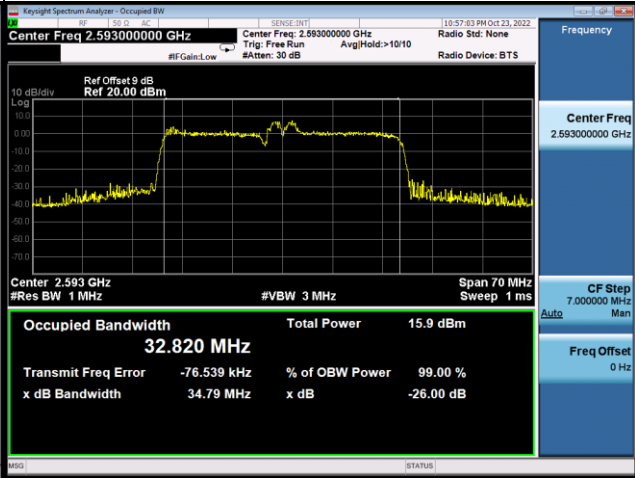

QPSK-Mid CH