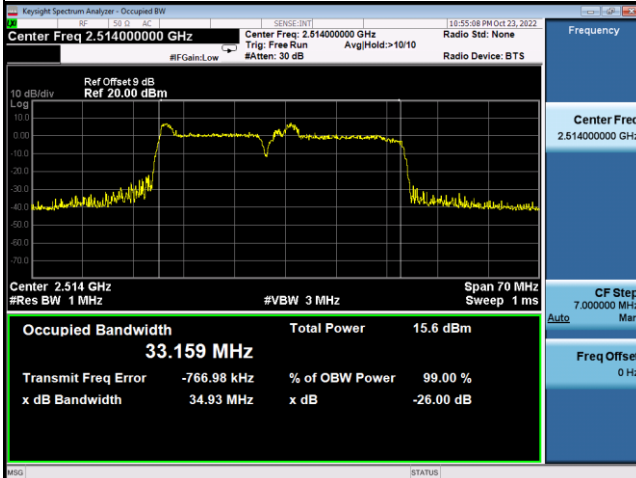

Spectrum Plot

QPSK-Low CH