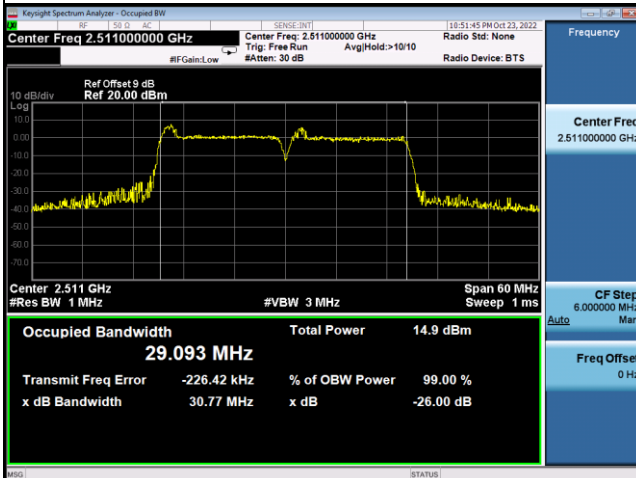

Spectrum Plot

QPSK-Low CH