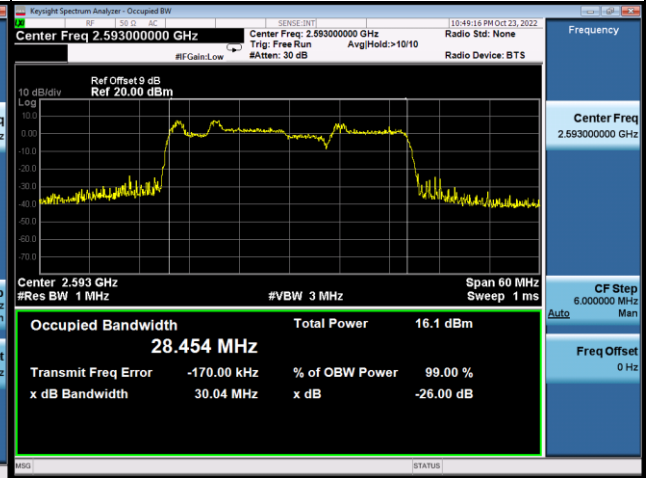

Spectrum Plot

Spectrum Plot

64QAM-Low CH

64QAM-Mid CH

64QAM-High CH

LTE CA_41C_15MHz+15MHz					
QPSK					
PCC Channel	PCC Frequency (MHz)	SCC Channel	SCC Frequency (MHz)	99% Occupied Bandwidth (MHz)	26dB Bandwidth (MHz)
39725	2503.5	39875	2518.5	29.093	30.77
40545	2585.5	40695	2600.5	29.097	30.64
41365	2667.5	41515	2682.5	29.138	30.85
16QAM					
PCC Channel	PCC Frequency (MHz)	SCC Channel	SCC Frequency (MHz)	99% Occupied Bandwidth (MHz)	26dB Bandwidth (MHz)
39725	2503.5	39875	2518.5	29.056	30.65
40545	2585.5	40695	2600.5	28.948	30.85
41365	2667.5	41515	2682.5	29.066	30.60
64QAM					
PCC Channel	PCC Frequency (MHz)	SCC Channel	SCC Frequency (MHz)	99% Occupied Bandwidth (MHz)	26dB Bandwidth (MHz)
39725	2503.5	39875	2518.5	28.632	30.30
40545	2585.5	40695	2600.5	28.712	30.39
41365	2667.5	41515	2682.5	28.717	30.78