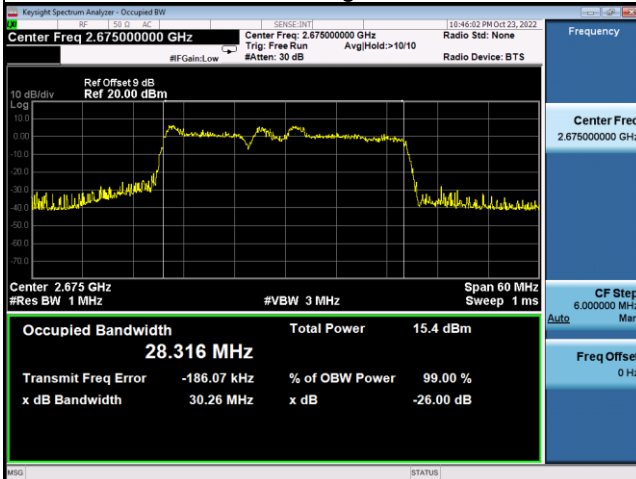

Spectrum Plot

Spectrum Plot

64QAM-Low CH

64QAM-Mid CH

64QAM-High CH

LTE CA_41C_10MHz+20MHz					
QPSK					
PCC Channel	PCC Frequency (MHz)	SCC Channel	SCC Frequency (MHz)	99% Occupied Bandwidth (MHz)	26dB Bandwidth (MHz)
39705	2501.5	39849	2515.9	28.058	29.96
40526	2583.6	40670	2598	27.845	29.82
41346	2665.6	41490	2680	28.316	30.26
16QAM					
PCC Channel	PCC Frequency (MHz)	SCC Channel	SCC Frequency (MHz)	99% Occupied Bandwidth (MHz)	26dB Bandwidth (MHz)
39705	2501.5	39849	2515.9	28.158	29.88
40526	2583.6	40670	2598	27.839	30.06
41346	2665.6	41490	2680	28.195	30.03
64QAM					
PCC Channel	PCC Frequency (MHz)	SCC Channel	SCC Frequency (MHz)	99% Occupied Bandwidth (MHz)	26dB Bandwidth (MHz)
39705	2501.5	39849	2515.9	27.833	29.78
40526	2583.6	40670	2598	28.166	29.89
41346	2665.6	41490	2680	28.099	29.86

Spectrum Plot

QPSK-Low CH

QPSK-Mid CH

QPSK-High CH

16QAM-Low CH

16QAM-Mid CH

16QAM-High CH

Spectrum Plot

64QAM-Low CH

64QAM-Mid CH

64QAM-High CH

LTE CA_41C_20MHz+10MHz					
QPSK					
PCC Channel	PCC Frequency (MHz)	SCC Channel	SCC Frequency (MHz)	99% Occupied Bandwidth (MHz)	26dB Bandwidth (MHz)
39750	2506	39894	2520.4	28.434	29.98
40571	2588.1	40715	2602.5	28.026	29.83
41391	2670.1	41535	2684.5	28.490	30.01
16QAM					
PCC Channel	PCC Frequency (MHz)	SCC Channel	SCC Frequency (MHz)	99% Occupied Bandwidth (MHz)	26dB Bandwidth (MHz)
39750	2506	39894	2520.4	28.436	30.16
40571	2588.1	40715	2602.5	28.019	29.86
41391	2670.1	41535	2684.5	28.333	30.07
64QAM					
PCC Channel	PCC Frequency (MHz)	SCC Channel	SCC Frequency (MHz)	99% Occupied Bandwidth (MHz)	26dB Bandwidth (MHz)
39750	2506	39894	2520.4	28.058	29.77
40571	2588.1	40715	2602.5	28.454	30.04
41391	2670.1	41535	2684.5	28.048	30.06