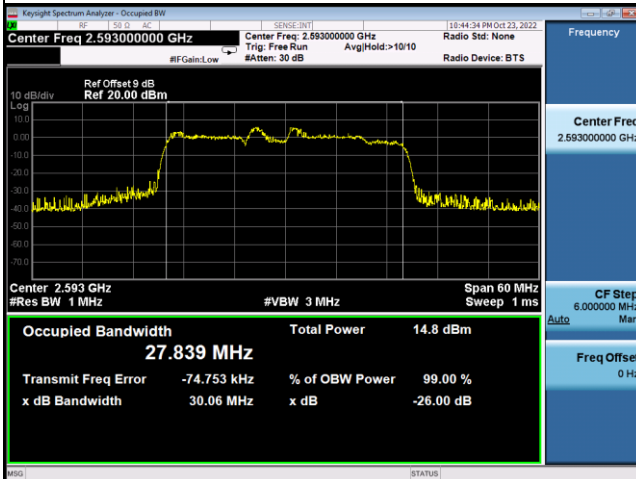

Spectrum Plot

Spectrum Plot

64QAM-Low CH

64QAM-Mid CH

64QAM-High CH

LTE CA_41C_10MHz+20MHz					
QPSK					
PCC Channel	PCC Frequency (MHz)	SCC Channel	SCC Frequency (MHz)	99% Occupied Bandwidth (MHz)	26dB Bandwidth (MHz)
39705	2501.5	39849	2515.9	28.058	29.96
40526	2583.6	40670	2598	27.845	29.82
41346	2665.6	41490	2680	28.316	30.26
16QAM					
PCC Channel	PCC Frequency (MHz)	SCC Channel	SCC Frequency (MHz)	99% Occupied Bandwidth (MHz)	26dB Bandwidth (MHz)
39705	2501.5	39849	2515.9	28.158	29.88
40526	2583.6	40670	2598	27.839	30.06
41346	2665.6	41490	2680	28.195	30.03
64QAM					
PCC Channel	PCC Frequency (MHz)	SCC Channel	SCC Frequency (MHz)	99% Occupied Bandwidth (MHz)	26dB Bandwidth (MHz)
39705	2501.5	39849	2515.9	27.833	29.78
40526	2583.6	40670	2598	28.166	29.89
41346	2665.6	41490	2680	28.099	29.86

Spectrum Plot

QPSK-Low CH

QPSK-Mid CH

QPSK-High CH

16QAM-Low CH

16QAM-Mid CH

16QAM-High CH

Spectrum Plot

64QAM-Low CH

64QAM-Mid CH

64QAM-High CH

LTE CA_41C_20MHz+10MHz					
QPSK					
PCC Channel	PCC Frequency (MHz)	SCC Channel	SCC Frequency (MHz)	99% Occupied Bandwidth (MHz)	26dB Bandwidth (MHz)
39750	2506	39894	2520.4	28.434	29.98
40571	2588.1	40715	2602.5	28.026	29.83
41391	2670.1	41535	2684.5	28.490	30.01
16QAM					
PCC Channel	PCC Frequency (MHz)	SCC Channel	SCC Frequency (MHz)	99% Occupied Bandwidth (MHz)	26dB Bandwidth (MHz)
39750	2506	39894	2520.4	28.436	30.16
40571	2588.1	40715	2602.5	28.019	29.86
41391	2670.1	41535	2684.5	28.333	30.07
64QAM					
PCC Channel	PCC Frequency (MHz)	SCC Channel	SCC Frequency (MHz)	99% Occupied Bandwidth (MHz)	26dB Bandwidth (MHz)
39750	2506	39894	2520.4	28.058	29.77
40571	2588.1	40715	2602.5	28.454	30.04
41391	2670.1	41535	2684.5	28.048	30.06