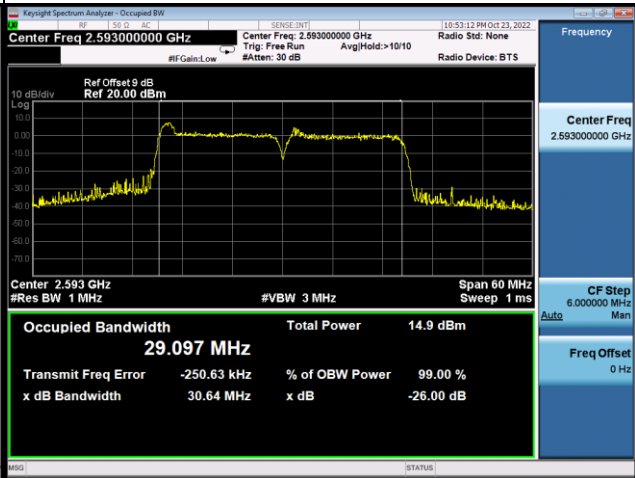

QPSK-Mid CH