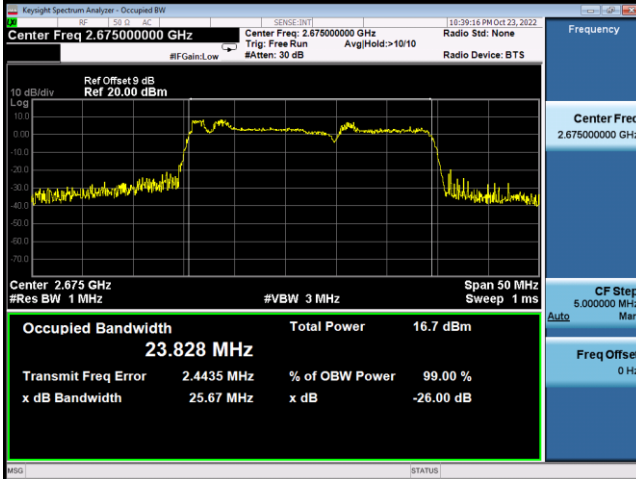

Spectrum Plot

Spectrum Plot

64QAM-Low CH

64QAM-Mid CH

64QAM-High CH

LTE CA_41C_10MHz+20MHz					
QPSK					
PCC Channel	PCC Frequency (MHz)	SCC Channel	SCC Frequency (MHz)	99% Occupied Bandwidth (MHz)	26dB Bandwidth (MHz)
39705	2501.5	39849	2515.9	28.058	29.96
40526	2583.6	40670	2598	27.845	29.82
41346	2665.6	41490	2680	28.316	30.26
16QAM					
PCC Channel	PCC Frequency (MHz)	SCC Channel	SCC Frequency (MHz)	99% Occupied Bandwidth (MHz)	26dB Bandwidth (MHz)
39705	2501.5	39849	2515.9	28.158	29.88
40526	2583.6	40670	2598	27.839	30.06
41346	2665.6	41490	2680	28.195	30.03
64QAM					
PCC Channel	PCC Frequency (MHz)	SCC Channel	SCC Frequency (MHz)	99% Occupied Bandwidth (MHz)	26dB Bandwidth (MHz)
39705	2501.5	39849	2515.9	27.833	29.78
40526	2583.6	40670	2598	28.166	29.89
41346	2665.6	41490	2680	28.099	29.86