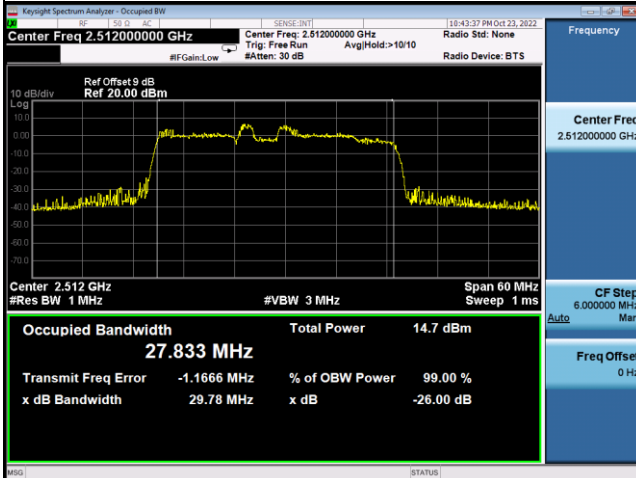

Spectrum Plot

Spectrum Plot

64QAM-Low CH

64QAM-Mid CH

64QAM-High CH

LTE CA_41C_10MHz+20MHz					
QPSK					
PCC Channel	PCC Frequency (MHz)	SCC Channel	SCC Frequency (MHz)	99% Occupied Bandwidth (MHz)	26dB Bandwidth (MHz)
39705	2501.5	39849	2515.9	28.058	29.96
40526	2583.6	40670	2598	27.845	29.82
41346	2665.6	41490	2680	28.316	30.26
16QAM					
PCC Channel	PCC Frequency (MHz)	SCC Channel	SCC Frequency (MHz)	99% Occupied Bandwidth (MHz)	26dB Bandwidth (MHz)
39705	2501.5	39849	2515.9	28.158	29.88
40526	2583.6	40670	2598	27.839	30.06
41346	2665.6	41490	2680	28.195	30.03
64QAM					
PCC Channel	PCC Frequency (MHz)	SCC Channel	SCC Frequency (MHz)	99% Occupied Bandwidth (MHz)	26dB Bandwidth (MHz)
39705	2501.5	39849	2515.9	27.833	29.78
40526	2583.6	40670	2598	28.166	29.89
41346	2665.6	41490	2680	28.099	29.86

Spectrum Plot

QPSK-Low CH

QPSK-Mid CH

QPSK-High CH

16QAM-Low CH

16QAM-Mid CH

16QAM-High CH

Spectrum Plot

64QAM-Low CH

64QAM-Mid CH

64QAM-High CH

LTE CA_41C_20MHz+10MHz					
QPSK					
PCC Channel	PCC Frequency (MHz)	SCC Channel	SCC Frequency (MHz)	99% Occupied Bandwidth (MHz)	26dB Bandwidth (MHz)
39750	2506	39894	2520.4	28.434	29.98
40571	2588.1	40715	2602.5	28.026	29.83
41391	2670.1	41535	2684.5	28.490	30.01
16QAM					
PCC Channel	PCC Frequency (MHz)	SCC Channel	SCC Frequency (MHz)	99% Occupied Bandwidth (MHz)	26dB Bandwidth (MHz)
39750	2506	39894	2520.4	28.436	30.16
40571	2588.1	40715	2602.5	28.019	29.86
41391	2670.1	41535	2684.5	28.333	30.07
64QAM					
PCC Channel	PCC Frequency (MHz)	SCC Channel	SCC Frequency (MHz)	99% Occupied Bandwidth (MHz)	26dB Bandwidth (MHz)
39750	2506	39894	2520.4	28.058	29.77
40571	2588.1	40715	2602.5	28.454	30.04
41391	2670.1	41535	2684.5	28.048	30.06