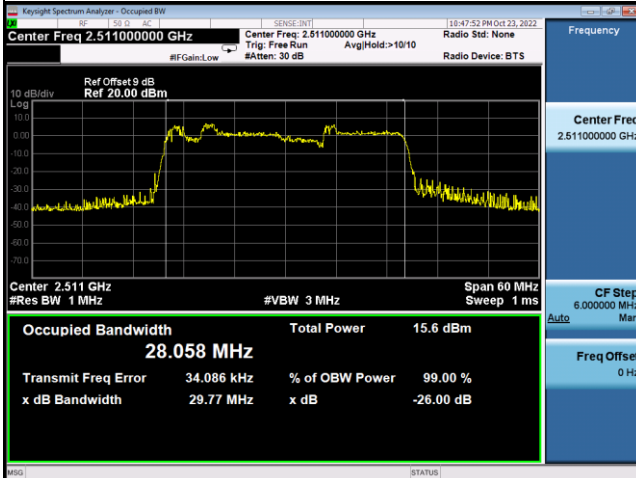

64QAM-Low CH

64QAM-Mid CH

64QAM-High CH

LTE CA_41C_20MHz+10MHz					
QPSK					
PCC Channel	PCC Frequency (MHz)	SCC Channel	SCC Frequency (MHz)	99% Occupied Bandwidth (MHz)	26dB Bandwidth (MHz)
39750	2506	39894	2520.4	28.434	29.98
40571	2588.1	40715	2602.5	28.026	29.83
41391	2670.1	41535	2684.5	28.490	30.01
16QAM					
PCC Channel	PCC Frequency (MHz)	SCC Channel	SCC Frequency (MHz)	99% Occupied Bandwidth (MHz)	26dB Bandwidth (MHz)
39750	2506	39894	2520.4	28.436	30.16
40571	2588.1	40715	2602.5	28.019	29.86
41391	2670.1	41535	2684.5	28.333	30.07
64QAM					
PCC Channel	PCC Frequency (MHz)	SCC Channel	SCC Frequency (MHz)	99% Occupied Bandwidth (MHz)	26dB Bandwidth (MHz)
39750	2506	39894	2520.4	28.058	29.77
40571	2588.1	40715	2602.5	28.454	30.04
41391	2670.1	41535	2684.5	28.048	30.06

Spectrum Plot

Spectrum Plot

64QAM-Low CH

64QAM-Mid CH

64QAM-High CH

LTE CA_41C_15MHz+15MHz					
QPSK					
PCC Channel	PCC Frequency (MHz)	SCC Channel	SCC Frequency (MHz)	99% Occupied Bandwidth (MHz)	26dB Bandwidth (MHz)
39725	2503.5	39875	2518.5	29.093	30.77
40545	2585.5	40695	2600.5	29.097	30.64
41365	2667.5	41515	2682.5	29.138	30.85
16QAM					
PCC Channel	PCC Frequency (MHz)	SCC Channel	SCC Frequency (MHz)	99% Occupied Bandwidth (MHz)	26dB Bandwidth (MHz)
39725	2503.5	39875	2518.5	29.056	30.65
40545	2585.5	40695	2600.5	28.948	30.85
41365	2667.5	41515	2682.5	29.066	30.60
64QAM					
PCC Channel	PCC Frequency (MHz)	SCC Channel	SCC Frequency (MHz)	99% Occupied Bandwidth (MHz)	26dB Bandwidth (MHz)
39725	2503.5	39875	2518.5	28.632	30.30
40545	2585.5	40695	2600.5	28.712	30.39
41365	2667.5	41515	2682.5	28.717	30.78