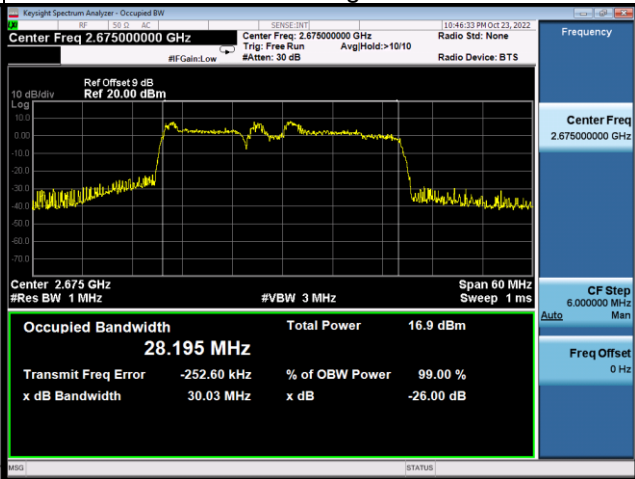

16QAM-High CH