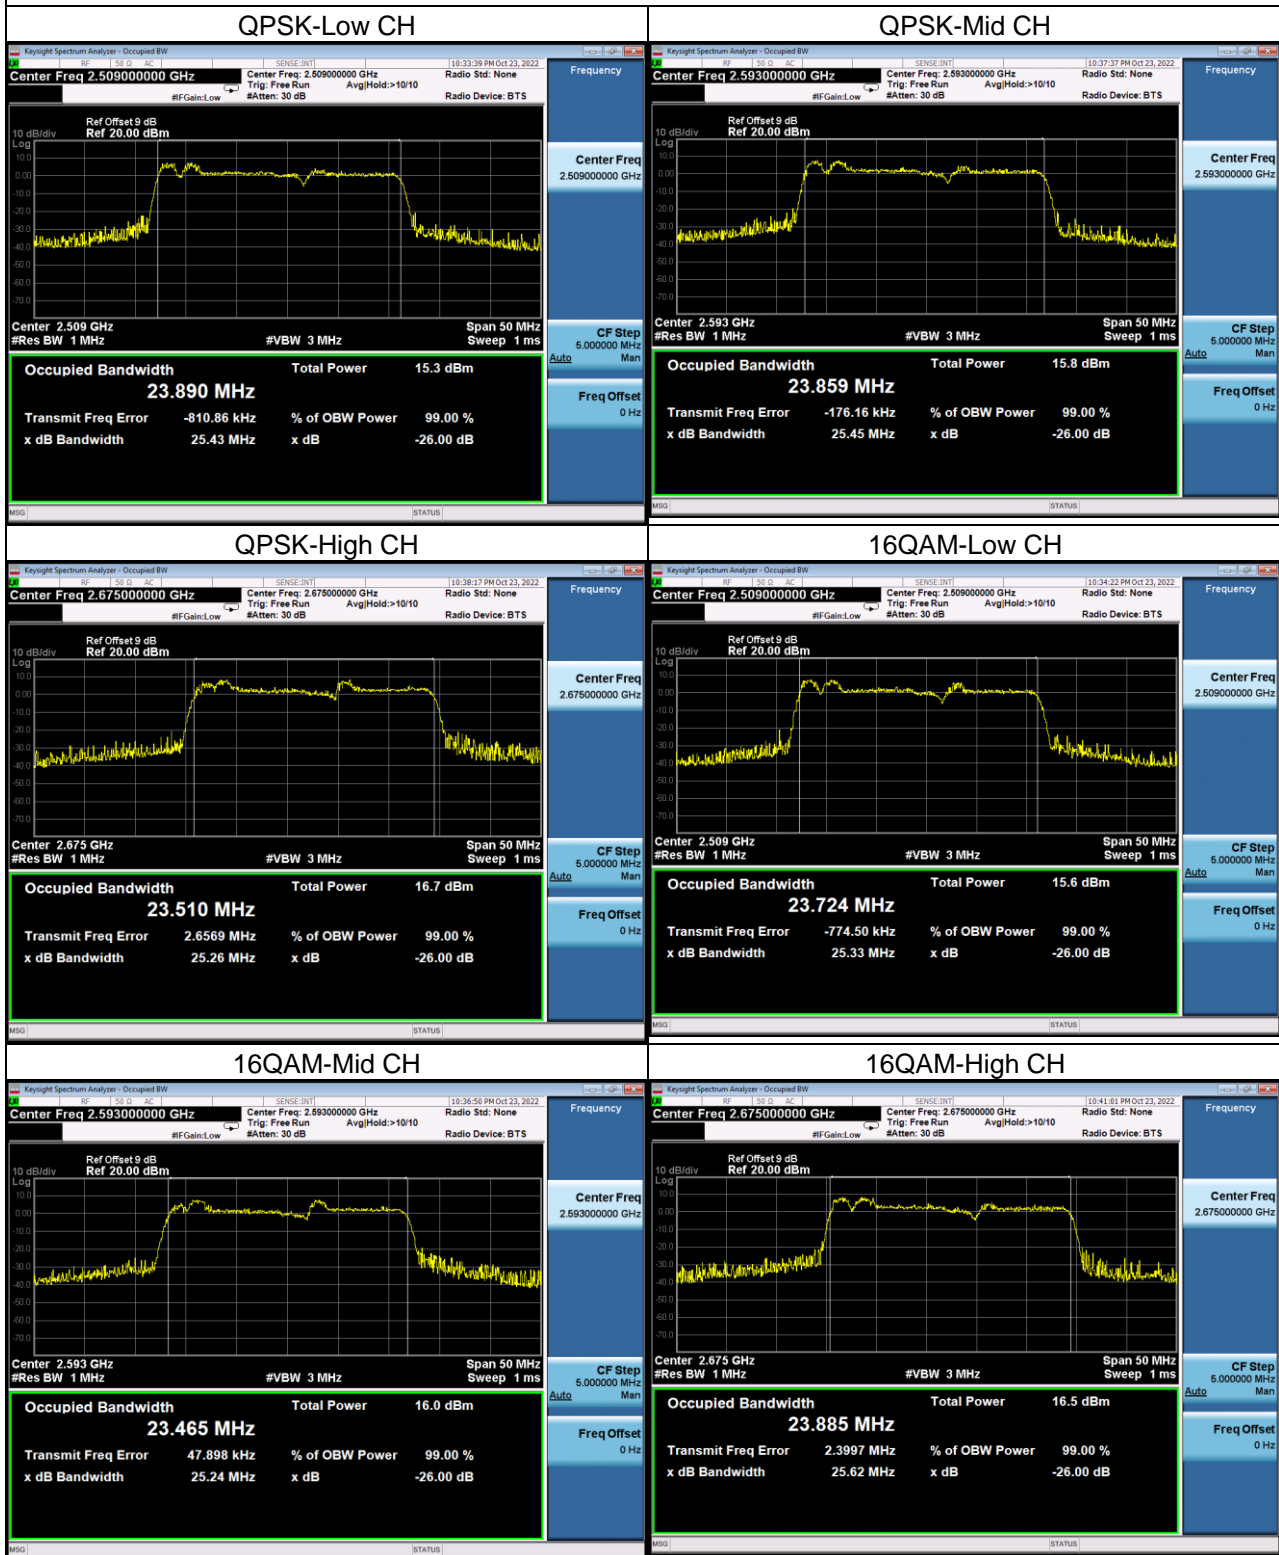

Spectrum Plot

Spectrum Plot

64QAM-Low CH

64QAM-Mid CH

64QAM-High CH

LTE CA_41C_10MHz+20MHz					
QPSK					
PCC Channel	PCC Frequency (MHz)	SCC Channel	SCC Frequency (MHz)	99% Occupied Bandwidth (MHz)	26dB Bandwidth (MHz)
39705	2501.5	39849	2515.9	28.058	29.96
40526	2583.6	40670	2598	27.845	29.82
41346	2665.6	41490	2680	28.316	30.26
16QAM					
PCC Channel	PCC Frequency (MHz)	SCC Channel	SCC Frequency (MHz)	99% Occupied Bandwidth (MHz)	26dB Bandwidth (MHz)
39705	2501.5	39849	2515.9	28.158	29.88
40526	2583.6	40670	2598	27.839	30.06
41346	2665.6	41490	2680	28.195	30.03
64QAM					
PCC Channel	PCC Frequency (MHz)	SCC Channel	SCC Frequency (MHz)	99% Occupied Bandwidth (MHz)	26dB Bandwidth (MHz)
39705	2501.5	39849	2515.9	27.833	29.78
40526	2583.6	40670	2598	28.166	29.89
41346	2665.6	41490	2680	28.099	29.86

Spectrum Plot

QPSK-Low CH

QPSK-Mid CH

QPSK-High CH

16QAM-Low CH

16QAM-Mid CH

16QAM-High CH

Spectrum Plot

Spectrum Plot

Spectrum Plot

64QAM-Low CH

64QAM-Mid CH

64QAM-High CH

LTE CA_41C_15MHz+15MHz					
QPSK					
PCC Channel	PCC Frequency (MHz)	SCC Channel	SCC Frequency (MHz)	99% Occupied Bandwidth (MHz)	26dB Bandwidth (MHz)
39725	2503.5	39875	2518.5	29.093	30.77
40545	2585.5	40695	2600.5	29.097	30.64
41365	2667.5	41515	2682.5	29.138	30.85
16QAM					
PCC Channel	PCC Frequency (MHz)	SCC Channel	SCC Frequency (MHz)	99% Occupied Bandwidth (MHz)	26dB Bandwidth (MHz)
39725	2503.5	39875	2518.5	29.056	30.65
40545	2585.5	40695	2600.5	28.948	30.85
41365	2667.5	41515	2682.5	29.066	30.60
64QAM					
PCC Channel	PCC Frequency (MHz)	SCC Channel	SCC Frequency (MHz)	99% Occupied Bandwidth (MHz)	26dB Bandwidth (MHz)
39725	2503.5	39875	2518.5	28.632	30.30
40545	2585.5	40695	2600.5	28.712	30.39
41365	2667.5	41515	2682.5	28.717	30.78