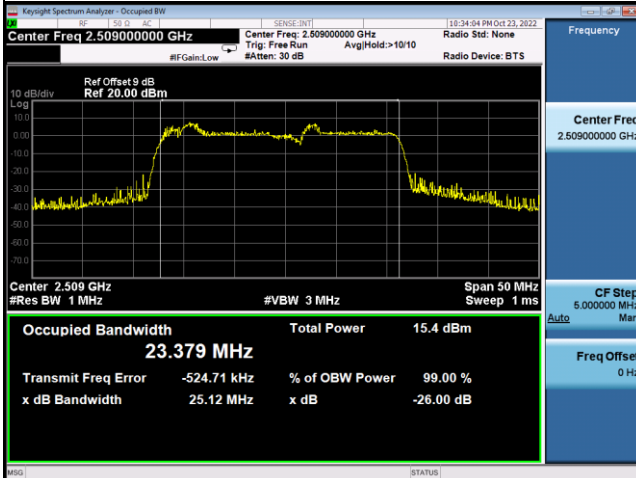

Spectrum Plot

Spectrum Plot

64QAM-Low CH

64QAM-Mid CH

64QAM-High CH

LTE CA_41C_10MHz+20MHz					
QPSK					
PCC Channel	PCC Frequency (MHz)	SCC Channel	SCC Frequency (MHz)	99% Occupied Bandwidth (MHz)	26dB Bandwidth (MHz)
39705	2501.5	39849	2515.9	28.058	29.96
40526	2583.6	40670	2598	27.845	29.82
41346	2665.6	41490	2680	28.316	30.26
16QAM					
PCC Channel	PCC Frequency (MHz)	SCC Channel	SCC Frequency (MHz)	99% Occupied Bandwidth (MHz)	26dB Bandwidth (MHz)
39705	2501.5	39849	2515.9	28.158	29.88
40526	2583.6	40670	2598	27.839	30.06
41346	2665.6	41490	2680	28.195	30.03
64QAM					
PCC Channel	PCC Frequency (MHz)	SCC Channel	SCC Frequency (MHz)	99% Occupied Bandwidth (MHz)	26dB Bandwidth (MHz)
39705	2501.5	39849	2515.9	27.833	29.78
40526	2583.6	40670	2598	28.166	29.89
41346	2665.6	41490	2680	28.099	29.86

64QAM-Low CH

64QAM-Mid CH

64QAM-High CH

LTE CA_41C_20MHz+10MHz					
QPSK					
PCC Channel	PCC Frequency (MHz)	SCC Channel	SCC Frequency (MHz)	99% Occupied Bandwidth (MHz)	26dB Bandwidth (MHz)
39750	2506	39894	2520.4	28.434	29.98
40571	2588.1	40715	2602.5	28.026	29.83
41391	2670.1	41535	2684.5	28.490	30.01
16QAM					
PCC Channel	PCC Frequency (MHz)	SCC Channel	SCC Frequency (MHz)	99% Occupied Bandwidth (MHz)	26dB Bandwidth (MHz)
39750	2506	39894	2520.4	28.436	30.16
40571	2588.1	40715	2602.5	28.019	29.86
41391	2670.1	41535	2684.5	28.333	30.07
64QAM					
PCC Channel	PCC Frequency (MHz)	SCC Channel	SCC Frequency (MHz)	99% Occupied Bandwidth (MHz)	26dB Bandwidth (MHz)
39750	2506	39894	2520.4	28.058	29.77
40571	2588.1	40715	2602.5	28.454	30.04
41391	2670.1	41535	2684.5	28.048	30.06