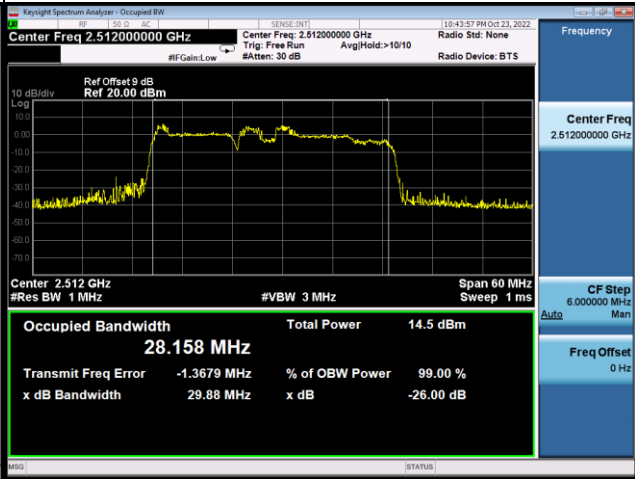

Spectrum Plot

Spectrum Plot

64QAM-Low CH

64QAM-Mid CH

64QAM-High CH

LTE CA_41C_10MHz+20MHz					
QPSK					
PCC Channel	PCC Frequency (MHz)	SCC Channel	SCC Frequency (MHz)	99% Occupied Bandwidth (MHz)	26dB Bandwidth (MHz)
39705	2501.5	39849	2515.9	28.058	29.96
40526	2583.6	40670	2598	27.845	29.82
41346	2665.6	41490	2680	28.316	30.26
16QAM					
PCC Channel	PCC Frequency (MHz)	SCC Channel	SCC Frequency (MHz)	99% Occupied Bandwidth (MHz)	26dB Bandwidth (MHz)
39705	2501.5	39849	2515.9	28.158	29.88
40526	2583.6	40670	2598	27.839	30.06
41346	2665.6	41490	2680	28.195	30.03
64QAM					
PCC Channel	PCC Frequency (MHz)	SCC Channel	SCC Frequency (MHz)	99% Occupied Bandwidth (MHz)	26dB Bandwidth (MHz)
39705	2501.5	39849	2515.9	27.833	29.78
40526	2583.6	40670	2598	28.166	29.89
41346	2665.6	41490	2680	28.099	29.86

Spectrum Plot

QPSK-Low CH

QPSK-Mid CH

QPSK-High CH

16QAM-Low CH

16QAM-Mid CH

16QAM-High CH

Spectrum Plot

64QAM-Low CH

64QAM-Mid CH

64QAM-High CH

LTE CA_41C_20MHz+10MHz					
QPSK					
PCC Channel	PCC Frequency (MHz)	SCC Channel	SCC Frequency (MHz)	99% Occupied Bandwidth (MHz)	26dB Bandwidth (MHz)
39750	2506	39894	2520.4	28.434	29.98
40571	2588.1	40715	2602.5	28.026	29.83
41391	2670.1	41535	2684.5	28.490	30.01
16QAM					
PCC Channel	PCC Frequency (MHz)	SCC Channel	SCC Frequency (MHz)	99% Occupied Bandwidth (MHz)	26dB Bandwidth (MHz)
39750	2506	39894	2520.4	28.436	30.16
40571	2588.1	40715	2602.5	28.019	29.86
41391	2670.1	41535	2684.5	28.333	30.07
64QAM					
PCC Channel	PCC Frequency (MHz)	SCC Channel	SCC Frequency (MHz)	99% Occupied Bandwidth (MHz)	26dB Bandwidth (MHz)
39750	2506	39894	2520.4	28.058	29.77
40571	2588.1	40715	2602.5	28.454	30.04
41391	2670.1	41535	2684.5	28.048	30.06