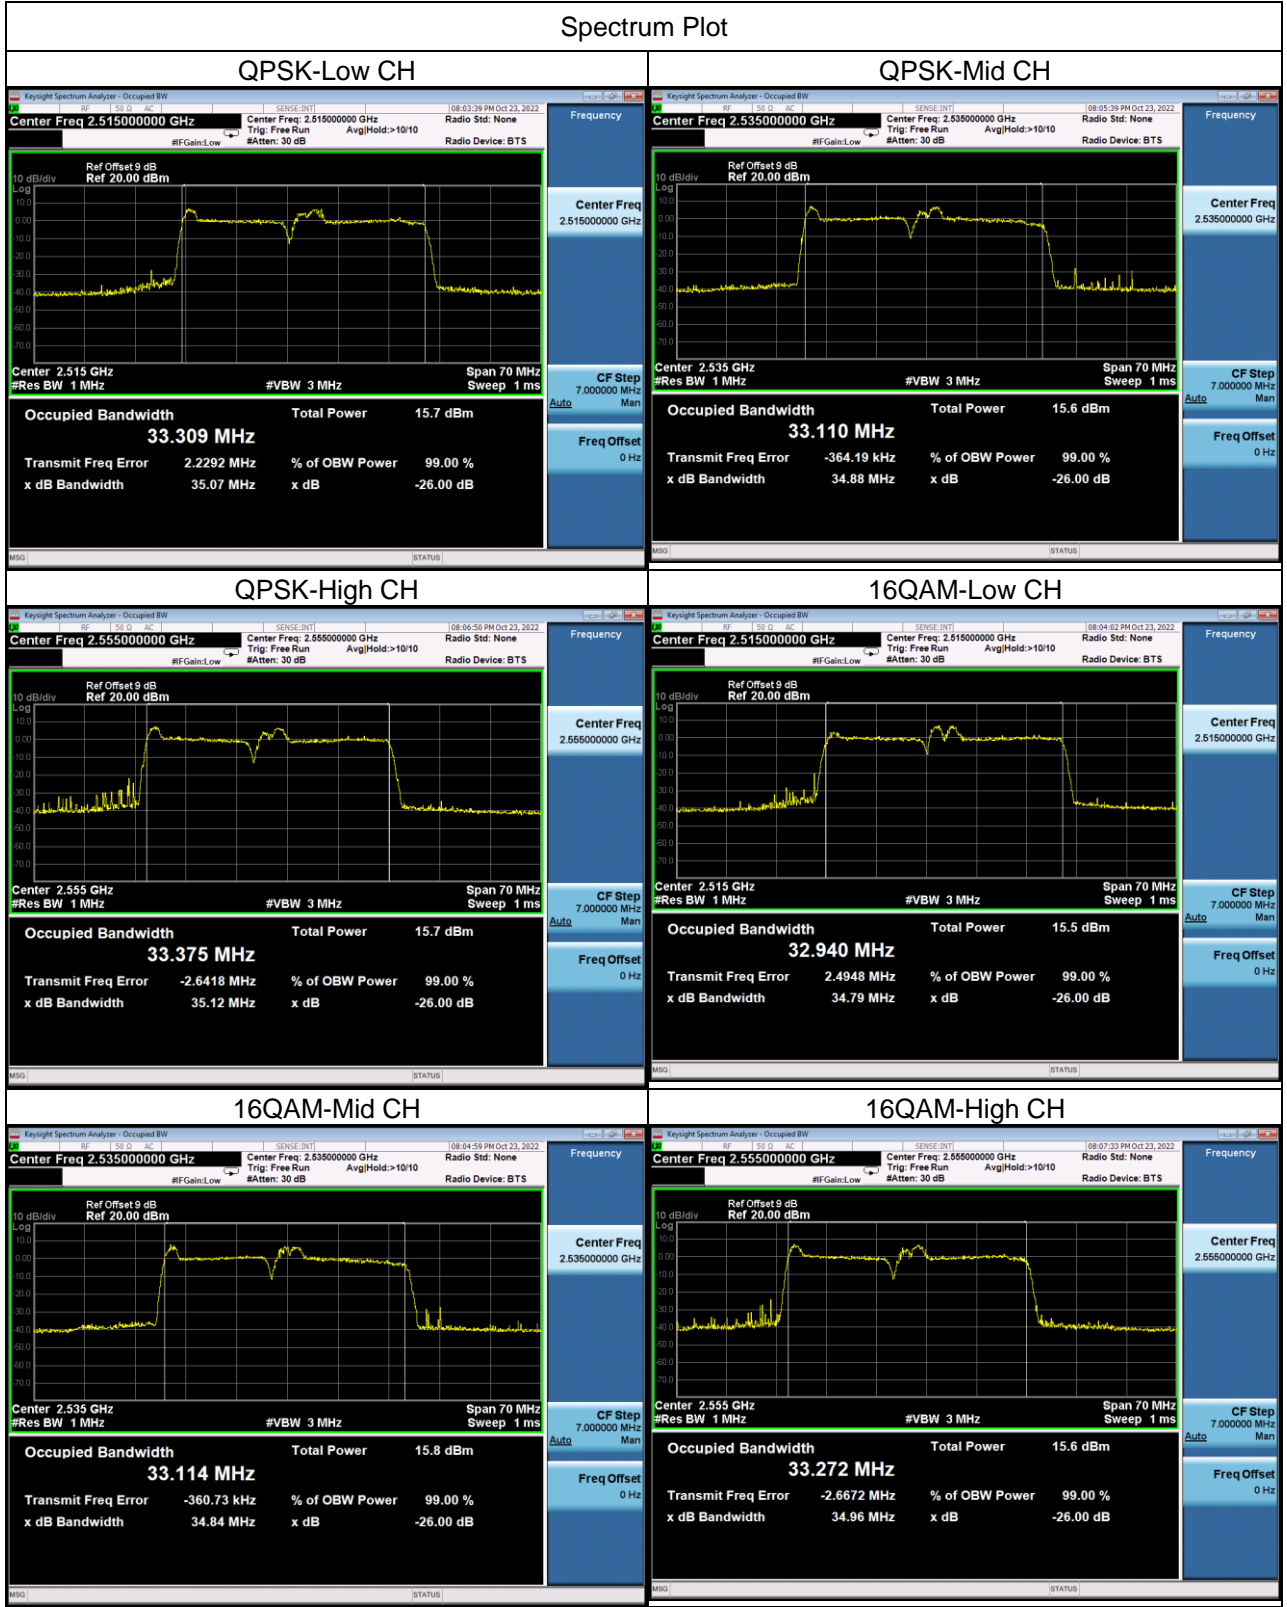

Spectrum Plot

Spectrum Plot

64QAM-Low CH

64QAM-Mid CH

64QAM-High CH

LTE CA_7C_15MHz+20MHz					
QPSK					
PCC Channel	PCC Frequency (MHz)	SCC Channel	SCC Frequency (MHz)	99% Occupied Bandwidth (MHz)	26dB Bandwidth (MHz)
20828	2507.8	20999	2524.9	33.309	35.07
21003	2525.3	21174	2542.4	33.110	34.88
21179	2542.9	21350	2560	33.375	35.12
16QAM					
PCC Channel	PCC Frequency (MHz)	SCC Channel	SCC Frequency (MHz)	99% Occupied Bandwidth (MHz)	26dB Bandwidth (MHz)
20828	2507.8	20999	2524.9	32.940	34.79
21003	2525.3	21174	2542.4	33.114	34.84
21179	2542.9	21350	2560	33.272	34.96
64QAM					
PCC Channel	PCC Frequency (MHz)	SCC Channel	SCC Frequency (MHz)	99% Occupied Bandwidth (MHz)	26dB Bandwidth (MHz)
20828	2507.8	20999	2524.9	32.946	34.80
21003	2525.3	21174	2542.4	32.624	34.68
21179	2542.9	21350	2560	32.908	34.79

Spectrum Plot

Spectrum Plot

64QAM-Low CH

64QAM-Mid CH

64QAM-High CH

LTE CA_7C_20MHz+15MHz					
QPSK					
PCC Channel	PCC Frequency (MHz)	SCC Channel	SCC Frequency (MHz)	99% Occupied Bandwidth (MHz)	26dB Bandwidth (MHz)
20850	2510	21021	2527.1	33.368	35.13
21026	2527.6	21197	2544.7	33.240	35.01
21201	2545.1	21372	2562.2	32.931	34.82
16QAM					
PCC Channel	PCC Frequency (MHz)	SCC Channel	SCC Frequency (MHz)	99% Occupied Bandwidth (MHz)	26dB Bandwidth (MHz)
20850	2510	21021	2527.1	33.383	35.18
21026	2527.6	21197	2544.7	33.208	34.99
21201	2545.1	21372	2562.2	32.884	34.77
64QAM					
PCC Channel	PCC Frequency (MHz)	SCC Channel	SCC Frequency (MHz)	99% Occupied Bandwidth (MHz)	26dB Bandwidth (MHz)
20850	2510	21021	2527.1	32.935	34.85
21026	2527.6	21197	2544.7	32.810	34.72
21201	2545.1	21372	2562.2	33.338	35.22