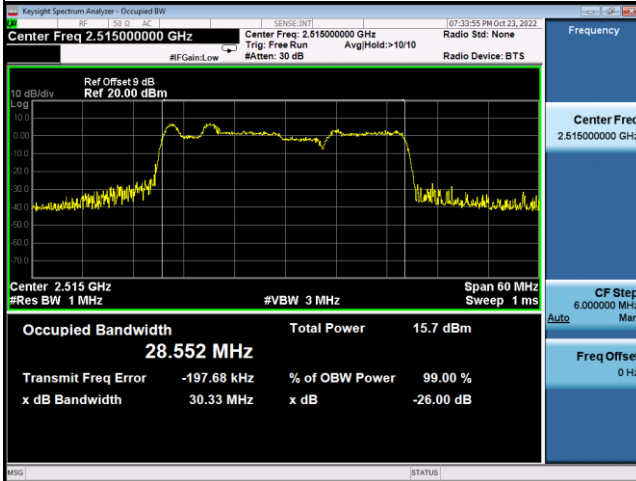

Spectrum Plot

64QAM-Low CH

64QAM-Mid CH

64QAM-High CH

LTE CA_7C_15MHz+10MHz					
QPSK					
PCC Channel	PCC Frequency (MHz)	SCC Channel	SCC Frequency (MHz)	99% Occupied Bandwidth (MHz)	26dB Bandwidth (MHz)
20825	2507.5	20945	2519.5	23.529	25.29
21051	2530.1	21171	2542.1	23.863	25.61
21277	2552.7	21397	2564.7	23.380	25.32
16QAM					
PCC Channel	PCC Frequency (MHz)	SCC Channel	SCC Frequency (MHz)	99% Occupied Bandwidth (MHz)	26dB Bandwidth (MHz)
20825	2507.5	20945	2519.5	23.552	25.28
21051	2530.1	21171	2542.1	23.398	25.18
21277	2552.7	21397	2564.7	23.490	25.25
64QAM					
PCC Channel	PCC Frequency (MHz)	SCC Channel	SCC Frequency (MHz)	99% Occupied Bandwidth (MHz)	26dB Bandwidth (MHz)
20825	2507.5	20945	2519.5	23.910	25.52
21051	2530.1	21171	2542.1	23.360	25.15
21277	2552.7	21397	2564.7	23.872	25.47

Spectrum Plot

Spectrum Plot

64QAM-Low CH

64QAM-Mid CH

64QAM-High CH

LTE CA_7C_15MHz+15MHz					
QPSK					
PCC Channel	PCC Frequency (MHz)	SCC Channel	SCC Frequency (MHz)	99% Occupied Bandwidth (MHz)	26dB Bandwidth (MHz)
20825	2507.5	20975	2522.5	29.199	30.73
21025	2527.5	21175	2542.5	29.043	31.07
21225	2547.5	21375	2562.5	29.124	30.70
16QAM					
PCC Channel	PCC Frequency (MHz)	SCC Channel	SCC Frequency (MHz)	99% Occupied Bandwidth (MHz)	26dB Bandwidth (MHz)
20825	2507.5	20975	2522.5	29.143	30.72
21025	2527.5	21175	2542.5	29.032	30.74
21225	2547.5	21375	2562.5	29.118	30.73
64QAM					
PCC Channel	PCC Frequency (MHz)	SCC Channel	SCC Frequency (MHz)	99% Occupied Bandwidth (MHz)	26dB Bandwidth (MHz)
20825	2507.5	20975	2522.5	28.698	30.44
21025	2527.5	21175	2542.5	28.620	30.57
21225	2547.5	21375	2562.5	29.135	30.63