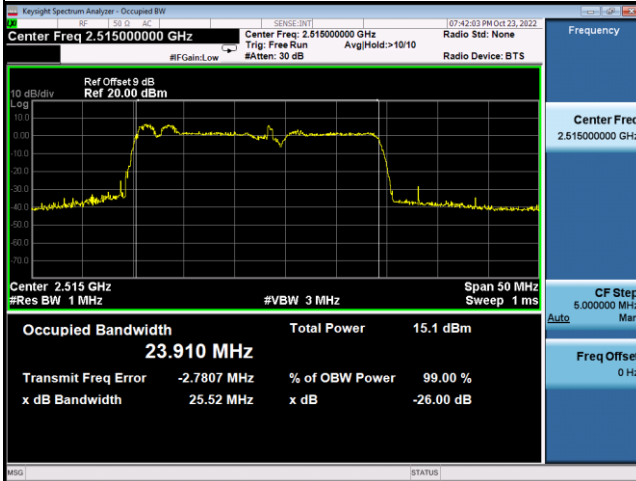

Spectrum Plot

64QAM-Low CH

64QAM-Mid CH

64QAM-High CH

LTE CA_7C_15MHz+10MHz					
QPSK					
PCC Channel	PCC Frequency (MHz)	SCC Channel	SCC Frequency (MHz)	99% Occupied Bandwidth (MHz)	26dB Bandwidth (MHz)
20825	2507.5	20945	2519.5	23.529	25.29
21051	2530.1	21171	2542.1	23.863	25.61
21277	2552.7	21397	2564.7	23.380	25.32
16QAM					
PCC Channel	PCC Frequency (MHz)	SCC Channel	SCC Frequency (MHz)	99% Occupied Bandwidth (MHz)	26dB Bandwidth (MHz)
20825	2507.5	20945	2519.5	23.552	25.28
21051	2530.1	21171	2542.1	23.398	25.18
21277	2552.7	21397	2564.7	23.490	25.25
64QAM					
PCC Channel	PCC Frequency (MHz)	SCC Channel	SCC Frequency (MHz)	99% Occupied Bandwidth (MHz)	26dB Bandwidth (MHz)
20825	2507.5	20945	2519.5	23.910	25.52
21051	2530.1	21171	2542.1	23.360	25.15
21277	2552.7	21397	2564.7	23.872	25.47

Spectrum Plot

Spectrum Plot

64QAM-Low CH

64QAM-Mid CH

64QAM-High CH

LTE CA_7C_15MHz+15MHz					
QPSK					
PCC Channel	PCC Frequency (MHz)	SCC Channel	SCC Frequency (MHz)	99% Occupied Bandwidth (MHz)	26dB Bandwidth (MHz)
20825	2507.5	20975	2522.5	29.199	30.73
21025	2527.5	21175	2542.5	29.043	31.07
21225	2547.5	21375	2562.5	29.124	30.70
16QAM					
PCC Channel	PCC Frequency (MHz)	SCC Channel	SCC Frequency (MHz)	99% Occupied Bandwidth (MHz)	26dB Bandwidth (MHz)
20825	2507.5	20975	2522.5	29.143	30.72
21025	2527.5	21175	2542.5	29.032	30.74
21225	2547.5	21375	2562.5	29.118	30.73
64QAM					
PCC Channel	PCC Frequency (MHz)	SCC Channel	SCC Frequency (MHz)	99% Occupied Bandwidth (MHz)	26dB Bandwidth (MHz)
20825	2507.5	20975	2522.5	28.698	30.44
21025	2527.5	21175	2542.5	28.620	30.57
21225	2547.5	21375	2562.5	29.135	30.63