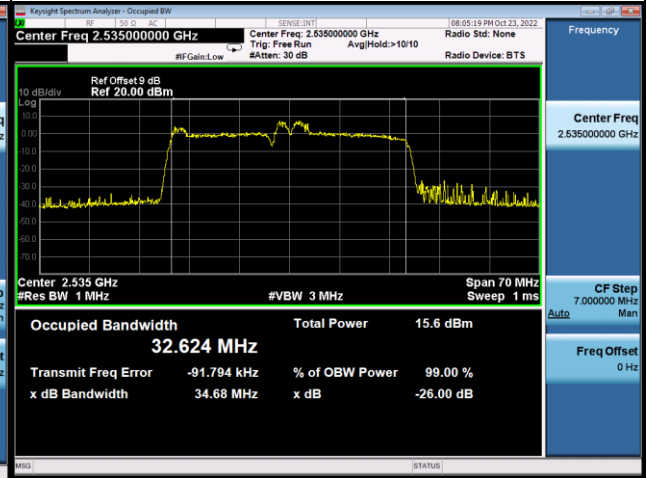

Spectrum Plot

Spectrum Plot

64QAM-Low CH

64QAM-Mid CH

64QAM-High CH

LTE CA_7C_20MHz+15MHz					
QPSK					
PCC Channel	PCC Frequency (MHz)	SCC Channel	SCC Frequency (MHz)	99% Occupied Bandwidth (MHz)	26dB Bandwidth (MHz)
20850	2510	21021	2527.1	33.368	35.13
21026	2527.6	21197	2544.7	33.240	35.01
21201	2545.1	21372	2562.2	32.931	34.82
16QAM					
PCC Channel	PCC Frequency (MHz)	SCC Channel	SCC Frequency (MHz)	99% Occupied Bandwidth (MHz)	26dB Bandwidth (MHz)
20850	2510	21021	2527.1	33.383	35.18
21026	2527.6	21197	2544.7	33.208	34.99
21201	2545.1	21372	2562.2	32.884	34.77
64QAM					
PCC Channel	PCC Frequency (MHz)	SCC Channel	SCC Frequency (MHz)	99% Occupied Bandwidth (MHz)	26dB Bandwidth (MHz)
20850	2510	21021	2527.1	32.935	34.85
21026	2527.6	21197	2544.7	32.810	34.72
21201	2545.1	21372	2562.2	33.338	35.22

Spectrum Plot

Spectrum Plot

64QAM-Low CH

64QAM-Mid CH

64QAM-High CH

LTE CA_7C_20MHz+20MHz					
QPSK					
PCC Channel	PCC Frequency (MHz)	SCC Channel	SCC Frequency (MHz)	99% Occupied Bandwidth (MHz)	26dB Bandwidth (MHz)
20850	2510	21041	2529.8	37.673	39.72
21001	2525.1	21199	2544.9	38.108	39.89
21152	2540.2	21350	2560	38.399	39.94
16QAM					
PCC Channel	PCC Frequency (MHz)	SCC Channel	SCC Frequency (MHz)	99% Occupied Bandwidth (MHz)	26dB Bandwidth (MHz)
20850	2510	21041	2529.8	37.655	39.16
21001	2525.1	21199	2544.9	38.197	39.86
21152	2540.2	21350	2560	38.314	40.10
64QAM					
PCC Channel	PCC Frequency (MHz)	SCC Channel	SCC Frequency (MHz)	99% Occupied Bandwidth (MHz)	26dB Bandwidth (MHz)
20850	2510	21041	2529.8	37.221	39.14
21001	2525.1	21199	2544.9	37.676	39.60
21152	2540.2	21350	2560	37.880	39.67