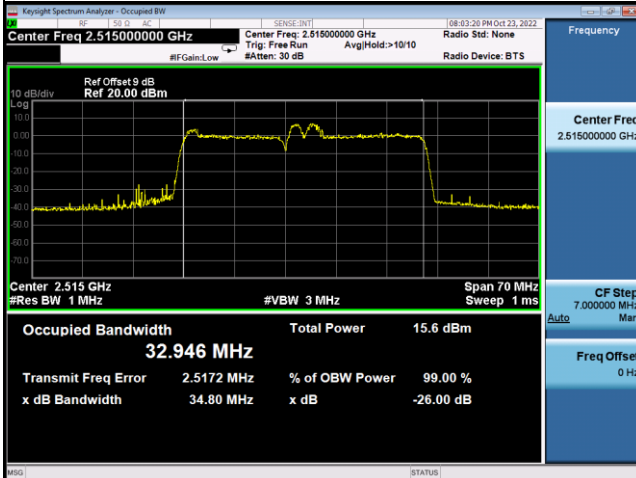

Spectrum Plot

Spectrum Plot

64QAM-Low CH

64QAM-Mid CH

64QAM-High CH

LTE CA_7C_15MHz+20MHz					
QPSK					
PCC Channel	PCC Frequency (MHz)	SCC Channel	SCC Frequency (MHz)	99% Occupied Bandwidth (MHz)	26dB Bandwidth (MHz)
20828	2507.8	20999	2524.9	33.309	35.07
21003	2525.3	21174	2542.4	33.110	34.88
21179	2542.9	21350	2560	33.375	35.12
16QAM					
PCC Channel	PCC Frequency (MHz)	SCC Channel	SCC Frequency (MHz)	99% Occupied Bandwidth (MHz)	26dB Bandwidth (MHz)
20828	2507.8	20999	2524.9	32.940	34.79
21003	2525.3	21174	2542.4	33.114	34.84
21179	2542.9	21350	2560	33.272	34.96
64QAM					
PCC Channel	PCC Frequency (MHz)	SCC Channel	SCC Frequency (MHz)	99% Occupied Bandwidth (MHz)	26dB Bandwidth (MHz)
20828	2507.8	20999	2524.9	32.946	34.80
21003	2525.3	21174	2542.4	32.624	34.68
21179	2542.9	21350	2560	32.908	34.79

Spectrum Plot

Spectrum Plot

64QAM-Low CH

64QAM-Mid CH

64QAM-High CH

LTE CA_7C_20MHz+15MHz					
QPSK					
PCC Channel	PCC Frequency (MHz)	SCC Channel	SCC Frequency (MHz)	99% Occupied Bandwidth (MHz)	26dB Bandwidth (MHz)
20850	2510	21021	2527.1	33.368	35.13
21026	2527.6	21197	2544.7	33.240	35.01
21201	2545.1	21372	2562.2	32.931	34.82
16QAM					
PCC Channel	PCC Frequency (MHz)	SCC Channel	SCC Frequency (MHz)	99% Occupied Bandwidth (MHz)	26dB Bandwidth (MHz)
20850	2510	21021	2527.1	33.383	35.18
21026	2527.6	21197	2544.7	33.208	34.99
21201	2545.1	21372	2562.2	32.884	34.77
64QAM					
PCC Channel	PCC Frequency (MHz)	SCC Channel	SCC Frequency (MHz)	99% Occupied Bandwidth (MHz)	26dB Bandwidth (MHz)
20850	2510	21021	2527.1	32.935	34.85
21026	2527.6	21197	2544.7	32.810	34.72
21201	2545.1	21372	2562.2	33.338	35.22