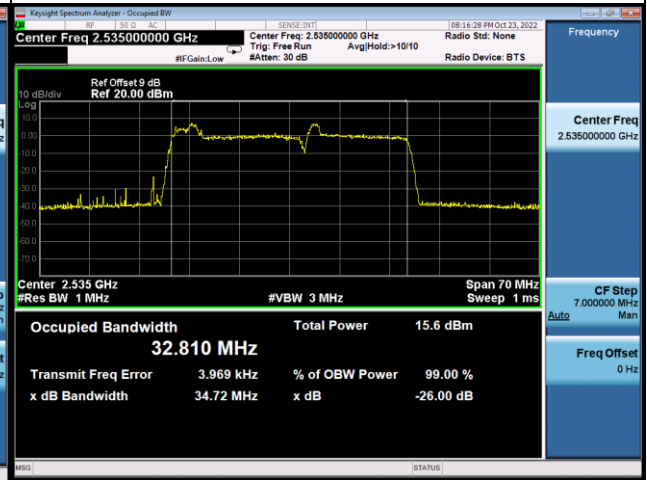

Spectrum Plot

Spectrum Plot

64QAM-Low CH

64QAM-Mid CH

64QAM-High CH

LTE CA_7C_20MHz+20MHz					
QPSK					
PCC Channel	PCC Frequency (MHz)	SCC Channel	SCC Frequency (MHz)	99% Occupied Bandwidth (MHz)	26dB Bandwidth (MHz)
20850	2510	21041	2529.8	37.673	39.72
21001	2525.1	21199	2544.9	38.108	39.89
21152	2540.2	21350	2560	38.399	39.94
16QAM					
PCC Channel	PCC Frequency (MHz)	SCC Channel	SCC Frequency (MHz)	99% Occupied Bandwidth (MHz)	26dB Bandwidth (MHz)
20850	2510	21041	2529.8	37.655	39.16
21001	2525.1	21199	2544.9	38.197	39.86
21152	2540.2	21350	2560	38.314	40.10
64QAM					
PCC Channel	PCC Frequency (MHz)	SCC Channel	SCC Frequency (MHz)	99% Occupied Bandwidth (MHz)	26dB Bandwidth (MHz)
20850	2510	21041	2529.8	37.221	39.14
21001	2525.1	21199	2544.9	37.676	39.60
21152	2540.2	21350	2560	37.880	39.67

Spectrum Plot

Spectrum Plot

64QAM-Low CH

64QAM-Mid CH

64QAM-High CH

LTE CA_38C_15MHz+15MHz					
QPSK					
PCC Channel	PCC Frequency (MHz)	SCC Channel	SCC Frequency (MHz)	99% Occupied Bandwidth (MHz)	26dB Bandwidth (MHz)
37825	2577.5	37975	2592.5	29.075	30.82
37925	2587.5	38075	2602.5	29.131	30.70
38025	2597.5	38175	2612.5	29.139	31.27
16QAM					
PCC Channel	PCC Frequency (MHz)	SCC Channel	SCC Frequency (MHz)	99% Occupied Bandwidth (MHz)	26dB Bandwidth (MHz)
37825	2577.5	37975	2592.5	28.719	30.47
37925	2587.5	38075	2602.5	29.077	33.25
38025	2597.5	38175	2612.5	29.184	30.64
64QAM					
PCC Channel	PCC Frequency (MHz)	SCC Channel	SCC Frequency (MHz)	99% Occupied Bandwidth (MHz)	26dB Bandwidth (MHz)
37825	2577.5	37975	2592.5	28.682	30.40
37925	2587.5	38075	2602.5	28.731	30.52
38025	2597.5	38175	2612.5	28.744	30.47