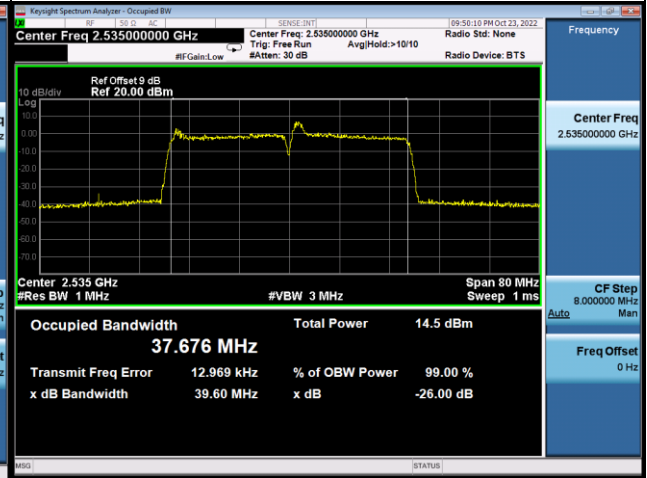

Spectrum Plot

Spectrum Plot

64QAM-Low CH

64QAM-Mid CH

64QAM-High CH

LTE CA_7C_20MHz+20MHz					
QPSK					
PCC Channel	PCC Frequency (MHz)	SCC Channel	SCC Frequency (MHz)	99% Occupied Bandwidth (MHz)	26dB Bandwidth (MHz)
20850	2510	21041	2529.8	37.673	39.72
21001	2525.1	21199	2544.9	38.108	39.89
21152	2540.2	21350	2560	38.399	39.94
16QAM					
PCC Channel	PCC Frequency (MHz)	SCC Channel	SCC Frequency (MHz)	99% Occupied Bandwidth (MHz)	26dB Bandwidth (MHz)
20850	2510	21041	2529.8	37.655	39.16
21001	2525.1	21199	2544.9	38.197	39.86
21152	2540.2	21350	2560	38.314	40.10
64QAM					
PCC Channel	PCC Frequency (MHz)	SCC Channel	SCC Frequency (MHz)	99% Occupied Bandwidth (MHz)	26dB Bandwidth (MHz)
20850	2510	21041	2529.8	37.221	39.14
21001	2525.1	21199	2544.9	37.676	39.60
21152	2540.2	21350	2560	37.880	39.67

Spectrum Plot

Spectrum Plot

64QAM-Low CH

64QAM-Mid CH

64QAM-High CH

LTE CA_38C_15MHz+15MHz					
QPSK					
PCC Channel	PCC Frequency (MHz)	SCC Channel	SCC Frequency (MHz)	99% Occupied Bandwidth (MHz)	26dB Bandwidth (MHz)
37825	2577.5	37975	2592.5	29.075	30.82
37925	2587.5	38075	2602.5	29.131	30.70
38025	2597.5	38175	2612.5	29.139	31.27
16QAM					
PCC Channel	PCC Frequency (MHz)	SCC Channel	SCC Frequency (MHz)	99% Occupied Bandwidth (MHz)	26dB Bandwidth (MHz)
37825	2577.5	37975	2592.5	28.719	30.47
37925	2587.5	38075	2602.5	29.077	33.25
38025	2597.5	38175	2612.5	29.184	30.64
64QAM					
PCC Channel	PCC Frequency (MHz)	SCC Channel	SCC Frequency (MHz)	99% Occupied Bandwidth (MHz)	26dB Bandwidth (MHz)
37825	2577.5	37975	2592.5	28.682	30.40
37925	2587.5	38075	2602.5	28.731	30.52
38025	2597.5	38175	2612.5	28.744	30.47