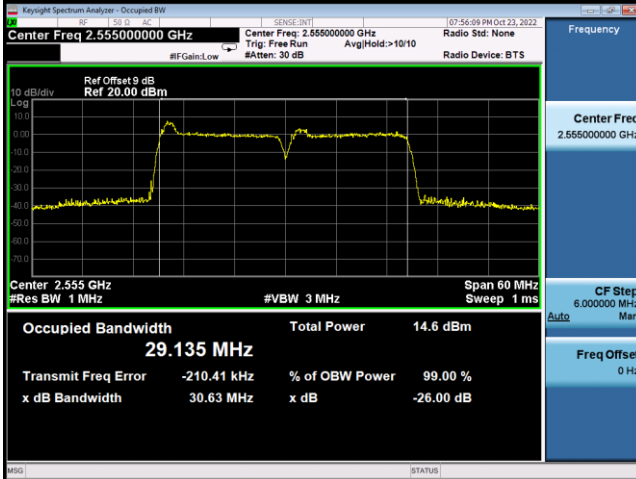

Spectrum Plot

Spectrum Plot

64QAM-Low CH

64QAM-Mid CH

64QAM-High CH

LTE CA_7C_15MHz+20MHz					
QPSK					
PCC Channel	PCC Frequency (MHz)	SCC Channel	SCC Frequency (MHz)	99% Occupied Bandwidth (MHz)	26dB Bandwidth (MHz)
20828	2507.8	20999	2524.9	33.309	35.07
21003	2525.3	21174	2542.4	33.110	34.88
21179	2542.9	21350	2560	33.375	35.12
16QAM					
PCC Channel	PCC Frequency (MHz)	SCC Channel	SCC Frequency (MHz)	99% Occupied Bandwidth (MHz)	26dB Bandwidth (MHz)
20828	2507.8	20999	2524.9	32.940	34.79
21003	2525.3	21174	2542.4	33.114	34.84
21179	2542.9	21350	2560	33.272	34.96
64QAM					
PCC Channel	PCC Frequency (MHz)	SCC Channel	SCC Frequency (MHz)	99% Occupied Bandwidth (MHz)	26dB Bandwidth (MHz)
20828	2507.8	20999	2524.9	32.946	34.80
21003	2525.3	21174	2542.4	32.624	34.68
21179	2542.9	21350	2560	32.908	34.79

Spectrum Plot

Spectrum Plot

64QAM-Low CH

64QAM-Mid CH

64QAM-High CH

LTE CA_7C_20MHz+15MHz					
QPSK					
PCC Channel	PCC Frequency (MHz)	SCC Channel	SCC Frequency (MHz)	99% Occupied Bandwidth (MHz)	26dB Bandwidth (MHz)
20850	2510	21021	2527.1	33.368	35.13
21026	2527.6	21197	2544.7	33.240	35.01
21201	2545.1	21372	2562.2	32.931	34.82
16QAM					
PCC Channel	PCC Frequency (MHz)	SCC Channel	SCC Frequency (MHz)	99% Occupied Bandwidth (MHz)	26dB Bandwidth (MHz)
20850	2510	21021	2527.1	33.383	35.18
21026	2527.6	21197	2544.7	33.208	34.99
21201	2545.1	21372	2562.2	32.884	34.77
64QAM					
PCC Channel	PCC Frequency (MHz)	SCC Channel	SCC Frequency (MHz)	99% Occupied Bandwidth (MHz)	26dB Bandwidth (MHz)
20850	2510	21021	2527.1	32.935	34.85
21026	2527.6	21197	2544.7	32.810	34.72
21201	2545.1	21372	2562.2	33.338	35.22