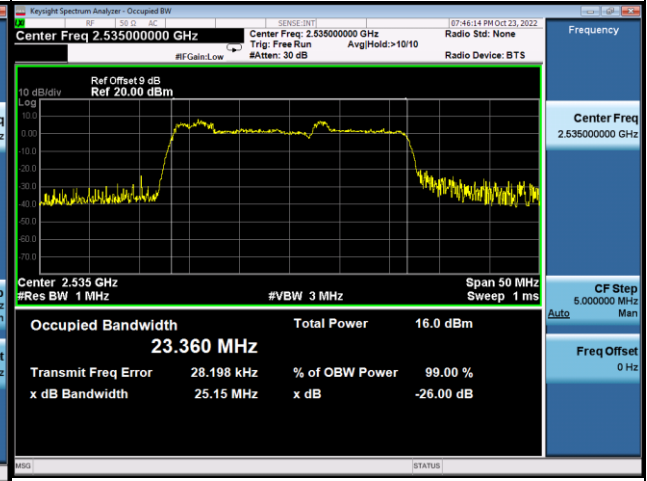

Spectrum Plot

Spectrum Plot

64QAM-Low CH

64QAM-Mid CH

64QAM-High CH

LTE CA_7C_15MHz+15MHz					
QPSK					
PCC Channel	PCC Frequency (MHz)	SCC Channel	SCC Frequency (MHz)	99% Occupied Bandwidth (MHz)	26dB Bandwidth (MHz)
20825	2507.5	20975	2522.5	29.199	30.73
21025	2527.5	21175	2542.5	29.043	31.07
21225	2547.5	21375	2562.5	29.124	30.70
16QAM					
PCC Channel	PCC Frequency (MHz)	SCC Channel	SCC Frequency (MHz)	99% Occupied Bandwidth (MHz)	26dB Bandwidth (MHz)
20825	2507.5	20975	2522.5	29.143	30.72
21025	2527.5	21175	2542.5	29.032	30.74
21225	2547.5	21375	2562.5	29.118	30.73
64QAM					
PCC Channel	PCC Frequency (MHz)	SCC Channel	SCC Frequency (MHz)	99% Occupied Bandwidth (MHz)	26dB Bandwidth (MHz)
20825	2507.5	20975	2522.5	28.698	30.44
21025	2527.5	21175	2542.5	28.620	30.57
21225	2547.5	21375	2562.5	29.135	30.63

Spectrum Plot

Spectrum Plot

64QAM-Low CH

64QAM-Mid CH

64QAM-High CH

LTE CA_7C_15MHz+20MHz					
QPSK					
PCC Channel	PCC Frequency (MHz)	SCC Channel	SCC Frequency (MHz)	99% Occupied Bandwidth (MHz)	26dB Bandwidth (MHz)
20828	2507.8	20999	2524.9	33.309	35.07
21003	2525.3	21174	2542.4	33.110	34.88
21179	2542.9	21350	2560	33.375	35.12
16QAM					
PCC Channel	PCC Frequency (MHz)	SCC Channel	SCC Frequency (MHz)	99% Occupied Bandwidth (MHz)	26dB Bandwidth (MHz)
20828	2507.8	20999	2524.9	32.940	34.79
21003	2525.3	21174	2542.4	33.114	34.84
21179	2542.9	21350	2560	33.272	34.96
64QAM					
PCC Channel	PCC Frequency (MHz)	SCC Channel	SCC Frequency (MHz)	99% Occupied Bandwidth (MHz)	26dB Bandwidth (MHz)
20828	2507.8	20999	2524.9	32.946	34.80
21003	2525.3	21174	2542.4	32.624	34.68
21179	2542.9	21350	2560	32.908	34.79