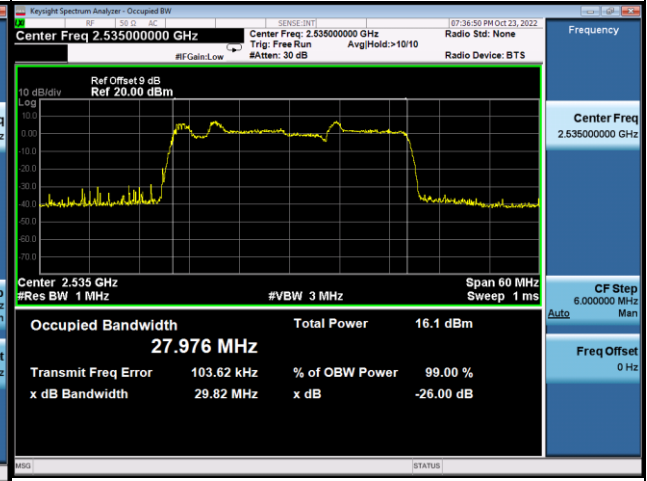

Spectrum Plot

64QAM-Low CH

64QAM-Mid CH

64QAM-High CH

LTE CA_7C_15MHz+10MHz					
QPSK					
PCC Channel	PCC Frequency (MHz)	SCC Channel	SCC Frequency (MHz)	99% Occupied Bandwidth (MHz)	26dB Bandwidth (MHz)
20825	2507.5	20945	2519.5	23.529	25.29
21051	2530.1	21171	2542.1	23.863	25.61
21277	2552.7	21397	2564.7	23.380	25.32
16QAM					
PCC Channel	PCC Frequency (MHz)	SCC Channel	SCC Frequency (MHz)	99% Occupied Bandwidth (MHz)	26dB Bandwidth (MHz)
20825	2507.5	20945	2519.5	23.552	25.28
21051	2530.1	21171	2542.1	23.398	25.18
21277	2552.7	21397	2564.7	23.490	25.25
64QAM					
PCC Channel	PCC Frequency (MHz)	SCC Channel	SCC Frequency (MHz)	99% Occupied Bandwidth (MHz)	26dB Bandwidth (MHz)
20825	2507.5	20945	2519.5	23.910	25.52
21051	2530.1	21171	2542.1	23.360	25.15
21277	2552.7	21397	2564.7	23.872	25.47

Spectrum Plot

Spectrum Plot

64QAM-Low CH

64QAM-Mid CH

64QAM-High CH

LTE CA_7C_15MHz+15MHz					
QPSK					
PCC Channel	PCC Frequency (MHz)	SCC Channel	SCC Frequency (MHz)	99% Occupied Bandwidth (MHz)	26dB Bandwidth (MHz)
20825	2507.5	20975	2522.5	29.199	30.73
21025	2527.5	21175	2542.5	29.043	31.07
21225	2547.5	21375	2562.5	29.124	30.70
16QAM					
PCC Channel	PCC Frequency (MHz)	SCC Channel	SCC Frequency (MHz)	99% Occupied Bandwidth (MHz)	26dB Bandwidth (MHz)
20825	2507.5	20975	2522.5	29.143	30.72
21025	2527.5	21175	2542.5	29.032	30.74
21225	2547.5	21375	2562.5	29.118	30.73
64QAM					
PCC Channel	PCC Frequency (MHz)	SCC Channel	SCC Frequency (MHz)	99% Occupied Bandwidth (MHz)	26dB Bandwidth (MHz)
20825	2507.5	20975	2522.5	28.698	30.44
21025	2527.5	21175	2542.5	28.620	30.57
21225	2547.5	21375	2562.5	29.135	30.63