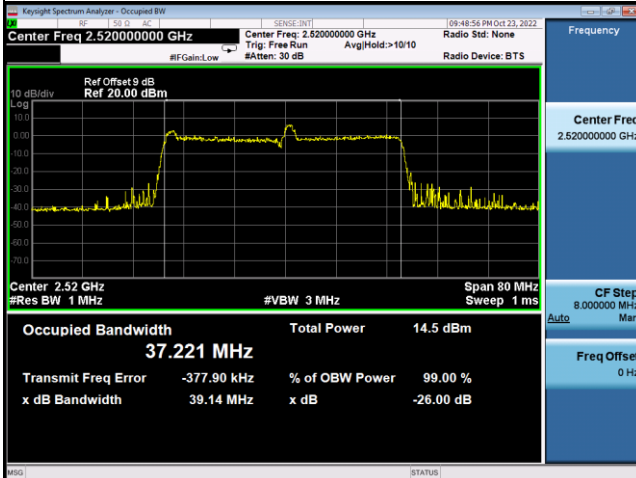

Spectrum Plot

Spectrum Plot

64QAM-Low CH

64QAM-Mid CH

64QAM-High CH

LTE CA_7C_20MHz+20MHz					
QPSK					
PCC Channel	PCC Frequency (MHz)	SCC Channel	SCC Frequency (MHz)	99% Occupied Bandwidth (MHz)	26dB Bandwidth (MHz)
20850	2510	21041	2529.8	37.673	39.72
21001	2525.1	21199	2544.9	38.108	39.89
21152	2540.2	21350	2560	38.399	39.94
16QAM					
PCC Channel	PCC Frequency (MHz)	SCC Channel	SCC Frequency (MHz)	99% Occupied Bandwidth (MHz)	26dB Bandwidth (MHz)
20850	2510	21041	2529.8	37.655	39.16
21001	2525.1	21199	2544.9	38.197	39.86
21152	2540.2	21350	2560	38.314	40.10
64QAM					
PCC Channel	PCC Frequency (MHz)	SCC Channel	SCC Frequency (MHz)	99% Occupied Bandwidth (MHz)	26dB Bandwidth (MHz)
20850	2510	21041	2529.8	37.221	39.14
21001	2525.1	21199	2544.9	37.676	39.60
21152	2540.2	21350	2560	37.880	39.67

Spectrum Plot

Spectrum Plot

64QAM-Low CH

64QAM-Mid CH

64QAM-High CH

LTE CA_38C_15MHz+15MHz					
QPSK					
PCC Channel	PCC Frequency (MHz)	SCC Channel	SCC Frequency (MHz)	99% Occupied Bandwidth (MHz)	26dB Bandwidth (MHz)
37825	2577.5	37975	2592.5	29.075	30.82
37925	2587.5	38075	2602.5	29.131	30.70
38025	2597.5	38175	2612.5	29.139	31.27
16QAM					
PCC Channel	PCC Frequency (MHz)	SCC Channel	SCC Frequency (MHz)	99% Occupied Bandwidth (MHz)	26dB Bandwidth (MHz)
37825	2577.5	37975	2592.5	28.719	30.47
37925	2587.5	38075	2602.5	29.077	33.25
38025	2597.5	38175	2612.5	29.184	30.64
64QAM					
PCC Channel	PCC Frequency (MHz)	SCC Channel	SCC Frequency (MHz)	99% Occupied Bandwidth (MHz)	26dB Bandwidth (MHz)
37825	2577.5	37975	2592.5	28.682	30.40
37925	2587.5	38075	2602.5	28.731	30.52
38025	2597.5	38175	2612.5	28.744	30.47