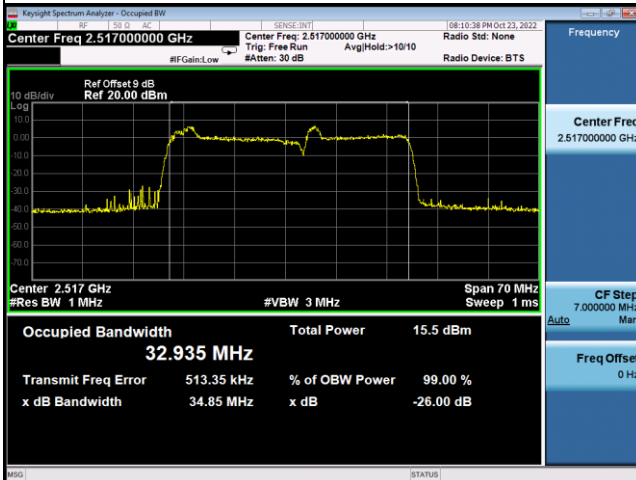

Spectrum Plot

Spectrum Plot

64QAM-Low CH

64QAM-Mid CH

64QAM-High CH

LTE CA_7C_20MHz+15MHz					
QPSK					
PCC Channel	PCC Frequency (MHz)	SCC Channel	SCC Frequency (MHz)	99% Occupied Bandwidth (MHz)	26dB Bandwidth (MHz)
20850	2510	21021	2527.1	33.368	35.13
21026	2527.6	21197	2544.7	33.240	35.01
21201	2545.1	21372	2562.2	32.931	34.82
16QAM					
PCC Channel	PCC Frequency (MHz)	SCC Channel	SCC Frequency (MHz)	99% Occupied Bandwidth (MHz)	26dB Bandwidth (MHz)
20850	2510	21021	2527.1	33.383	35.18
21026	2527.6	21197	2544.7	33.208	34.99
21201	2545.1	21372	2562.2	32.884	34.77
64QAM					
PCC Channel	PCC Frequency (MHz)	SCC Channel	SCC Frequency (MHz)	99% Occupied Bandwidth (MHz)	26dB Bandwidth (MHz)
20850	2510	21021	2527.1	32.935	34.85
21026	2527.6	21197	2544.7	32.810	34.72
21201	2545.1	21372	2562.2	33.338	35.22

Spectrum Plot

Spectrum Plot

64QAM-Low CH

64QAM-Mid CH

64QAM-High CH

LTE CA_7C_20MHz+20MHz					
QPSK					
PCC Channel	PCC Frequency (MHz)	SCC Channel	SCC Frequency (MHz)	99% Occupied Bandwidth (MHz)	26dB Bandwidth (MHz)
20850	2510	21041	2529.8	37.673	39.72
21001	2525.1	21199	2544.9	38.108	39.89
21152	2540.2	21350	2560	38.399	39.94
16QAM					
PCC Channel	PCC Frequency (MHz)	SCC Channel	SCC Frequency (MHz)	99% Occupied Bandwidth (MHz)	26dB Bandwidth (MHz)
20850	2510	21041	2529.8	37.655	39.16
21001	2525.1	21199	2544.9	38.197	39.86
21152	2540.2	21350	2560	38.314	40.10
64QAM					
PCC Channel	PCC Frequency (MHz)	SCC Channel	SCC Frequency (MHz)	99% Occupied Bandwidth (MHz)	26dB Bandwidth (MHz)
20850	2510	21041	2529.8	37.221	39.14
21001	2525.1	21199	2544.9	37.676	39.60
21152	2540.2	21350	2560	37.880	39.67