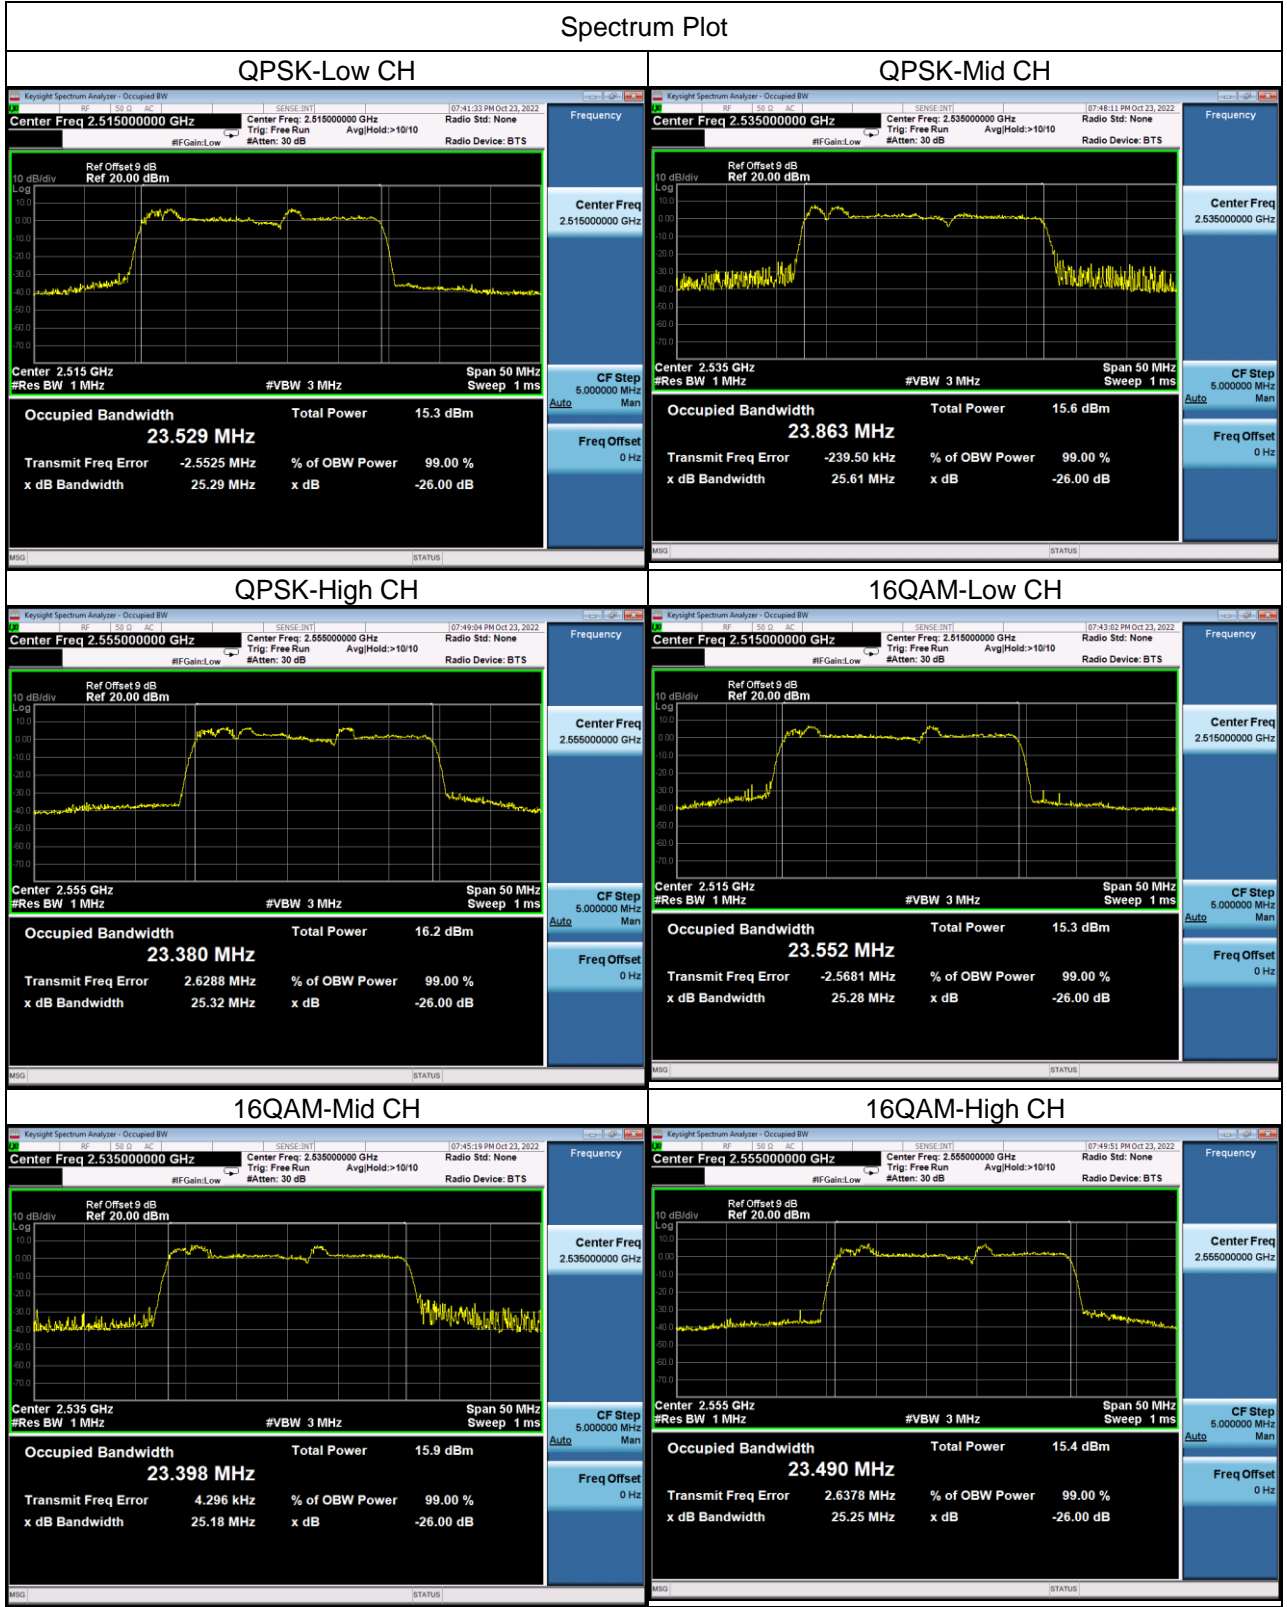

Spectrum Plot

64QAM-Low CH

64QAM-Mid CH

64QAM-High CH

LTE CA_7C_15MHz+10MHz					
QPSK					
PCC Channel	PCC Frequency (MHz)	SCC Channel	SCC Frequency (MHz)	99% Occupied Bandwidth (MHz)	26dB Bandwidth (MHz)
20825	2507.5	20945	2519.5	23.529	25.29
21051	2530.1	21171	2542.1	23.863	25.61
21277	2552.7	21397	2564.7	23.380	25.32
16QAM					
PCC Channel	PCC Frequency (MHz)	SCC Channel	SCC Frequency (MHz)	99% Occupied Bandwidth (MHz)	26dB Bandwidth (MHz)
20825	2507.5	20945	2519.5	23.552	25.28
21051	2530.1	21171	2542.1	23.398	25.18
21277	2552.7	21397	2564.7	23.490	25.25
64QAM					
PCC Channel	PCC Frequency (MHz)	SCC Channel	SCC Frequency (MHz)	99% Occupied Bandwidth (MHz)	26dB Bandwidth (MHz)
20825	2507.5	20945	2519.5	23.910	25.52
21051	2530.1	21171	2542.1	23.360	25.15
21277	2552.7	21397	2564.7	23.872	25.47

Spectrum Plot

Spectrum Plot

64QAM-Low CH

64QAM-Mid CH

64QAM-High CH

LTE CA_7C_15MHz+15MHz					
QPSK					
PCC Channel	PCC Frequency (MHz)	SCC Channel	SCC Frequency (MHz)	99% Occupied Bandwidth (MHz)	26dB Bandwidth (MHz)
20825	2507.5	20975	2522.5	29.199	30.73
21025	2527.5	21175	2542.5	29.043	31.07
21225	2547.5	21375	2562.5	29.124	30.70
16QAM					
PCC Channel	PCC Frequency (MHz)	SCC Channel	SCC Frequency (MHz)	99% Occupied Bandwidth (MHz)	26dB Bandwidth (MHz)
20825	2507.5	20975	2522.5	29.143	30.72
21025	2527.5	21175	2542.5	29.032	30.74
21225	2547.5	21375	2562.5	29.118	30.73
64QAM					
PCC Channel	PCC Frequency (MHz)	SCC Channel	SCC Frequency (MHz)	99% Occupied Bandwidth (MHz)	26dB Bandwidth (MHz)
20825	2507.5	20975	2522.5	28.698	30.44
21025	2527.5	21175	2542.5	28.620	30.57
21225	2547.5	21375	2562.5	29.135	30.63