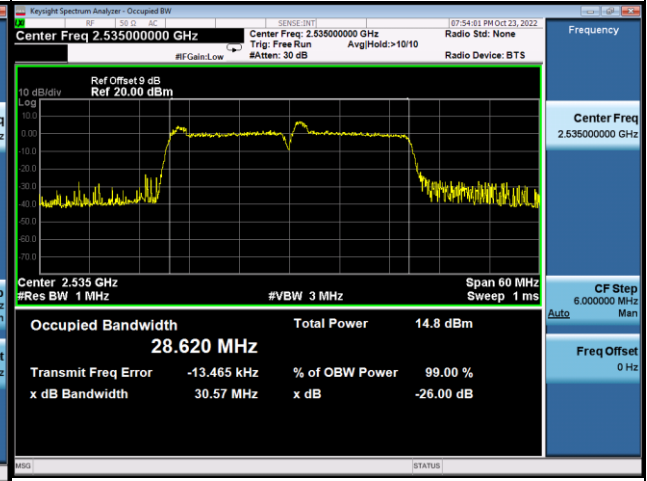

Spectrum Plot

Spectrum Plot

64QAM-Low CH

64QAM-Mid CH

64QAM-High CH

LTE CA_7C_15MHz+20MHz					
QPSK					
PCC Channel	PCC Frequency (MHz)	SCC Channel	SCC Frequency (MHz)	99% Occupied Bandwidth (MHz)	26dB Bandwidth (MHz)
20828	2507.8	20999	2524.9	33.309	35.07
21003	2525.3	21174	2542.4	33.110	34.88
21179	2542.9	21350	2560	33.375	35.12
16QAM					
PCC Channel	PCC Frequency (MHz)	SCC Channel	SCC Frequency (MHz)	99% Occupied Bandwidth (MHz)	26dB Bandwidth (MHz)
20828	2507.8	20999	2524.9	32.940	34.79
21003	2525.3	21174	2542.4	33.114	34.84
21179	2542.9	21350	2560	33.272	34.96
64QAM					
PCC Channel	PCC Frequency (MHz)	SCC Channel	SCC Frequency (MHz)	99% Occupied Bandwidth (MHz)	26dB Bandwidth (MHz)
20828	2507.8	20999	2524.9	32.946	34.80
21003	2525.3	21174	2542.4	32.624	34.68
21179	2542.9	21350	2560	32.908	34.79

Spectrum Plot

Spectrum Plot

64QAM-Low CH

64QAM-Mid CH

64QAM-High CH

LTE CA_7C_20MHz+15MHz					
QPSK					
PCC Channel	PCC Frequency (MHz)	SCC Channel	SCC Frequency (MHz)	99% Occupied Bandwidth (MHz)	26dB Bandwidth (MHz)
20850	2510	21021	2527.1	33.368	35.13
21026	2527.6	21197	2544.7	33.240	35.01
21201	2545.1	21372	2562.2	32.931	34.82
16QAM					
PCC Channel	PCC Frequency (MHz)	SCC Channel	SCC Frequency (MHz)	99% Occupied Bandwidth (MHz)	26dB Bandwidth (MHz)
20850	2510	21021	2527.1	33.383	35.18
21026	2527.6	21197	2544.7	33.208	34.99
21201	2545.1	21372	2562.2	32.884	34.77
64QAM					
PCC Channel	PCC Frequency (MHz)	SCC Channel	SCC Frequency (MHz)	99% Occupied Bandwidth (MHz)	26dB Bandwidth (MHz)
20850	2510	21021	2527.1	32.935	34.85
21026	2527.6	21197	2544.7	32.810	34.72
21201	2545.1	21372	2562.2	33.338	35.22