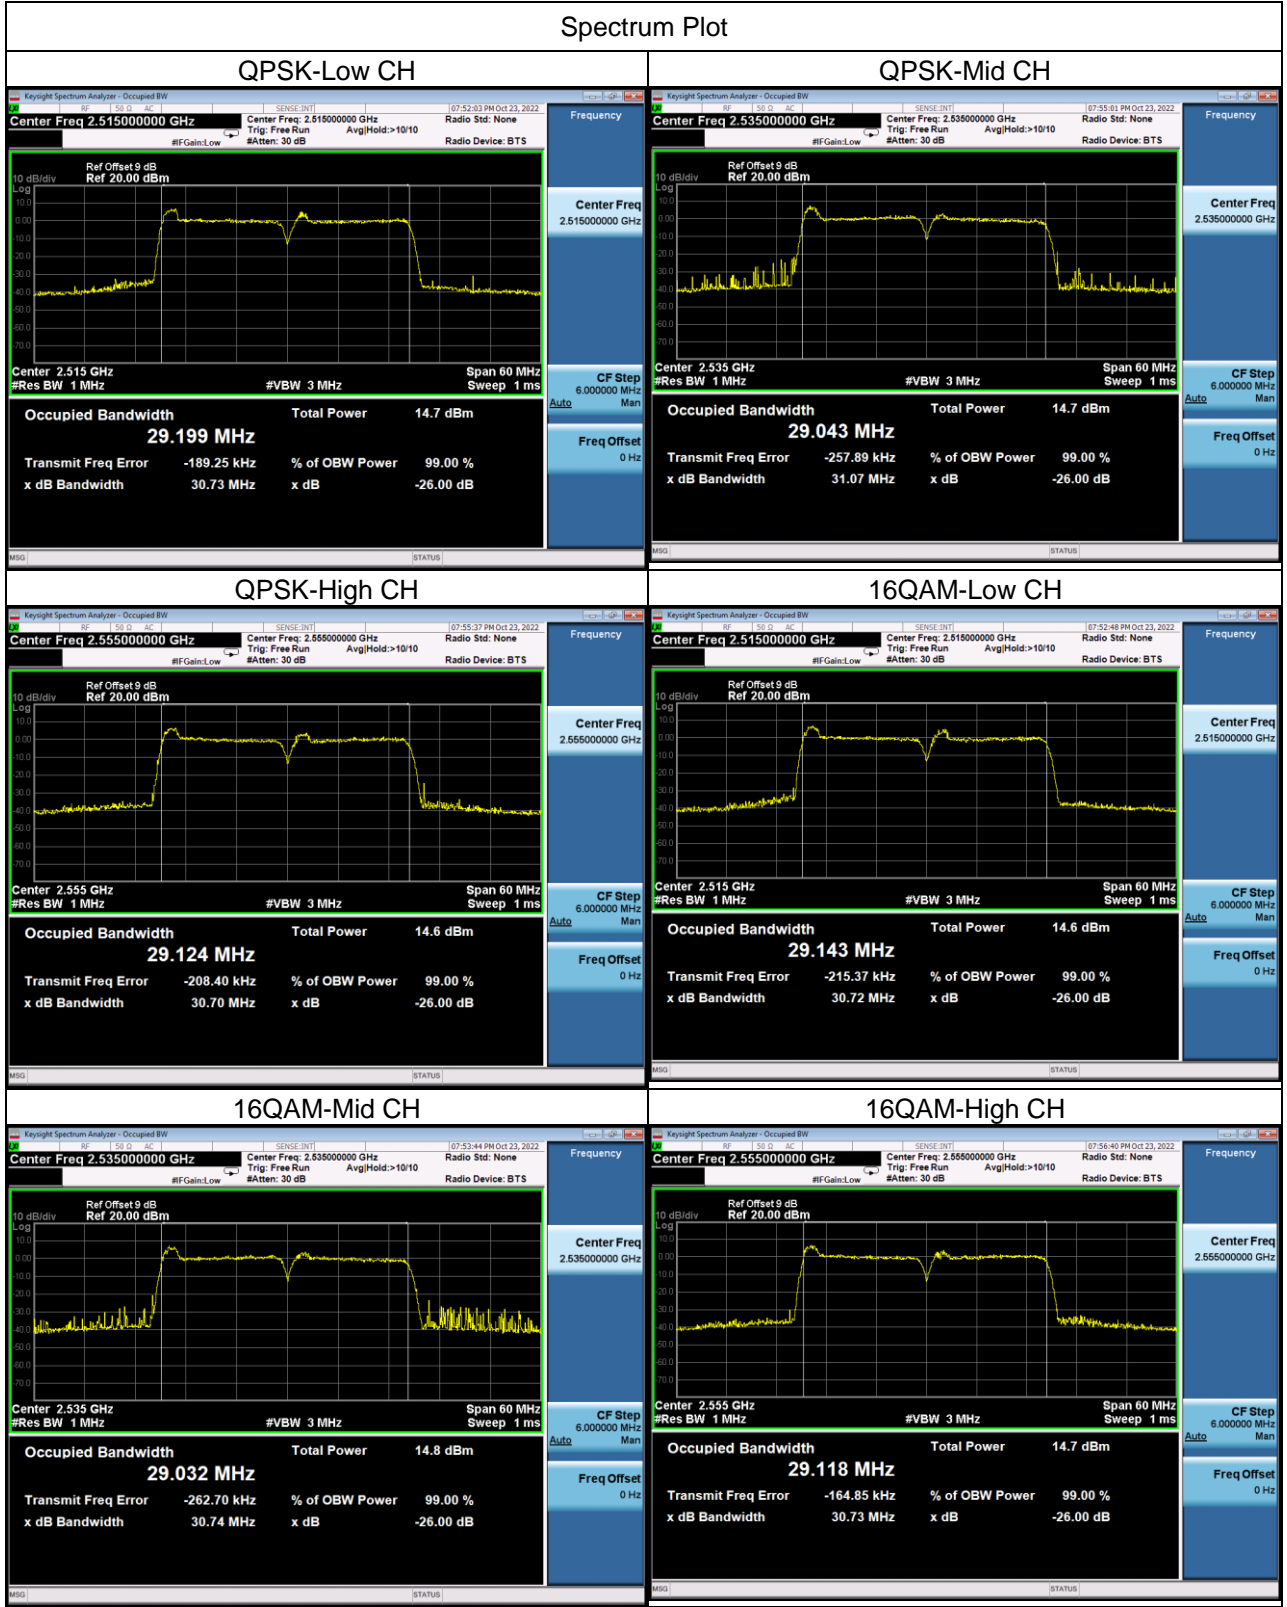

Spectrum Plot

Spectrum Plot

64QAM-Low CH

64QAM-Mid CH

64QAM-High CH

LTE CA_7C_15MHz+15MHz					
QPSK					
PCC Channel	PCC Frequency (MHz)	SCC Channel	SCC Frequency (MHz)	99% Occupied Bandwidth (MHz)	26dB Bandwidth (MHz)
20825	2507.5	20975	2522.5	29.199	30.73
21025	2527.5	21175	2542.5	29.043	31.07
21225	2547.5	21375	2562.5	29.124	30.70
16QAM					
PCC Channel	PCC Frequency (MHz)	SCC Channel	SCC Frequency (MHz)	99% Occupied Bandwidth (MHz)	26dB Bandwidth (MHz)
20825	2507.5	20975	2522.5	29.143	30.72
21025	2527.5	21175	2542.5	29.032	30.74
21225	2547.5	21375	2562.5	29.118	30.73
64QAM					
PCC Channel	PCC Frequency (MHz)	SCC Channel	SCC Frequency (MHz)	99% Occupied Bandwidth (MHz)	26dB Bandwidth (MHz)
20825	2507.5	20975	2522.5	28.698	30.44
21025	2527.5	21175	2542.5	28.620	30.57
21225	2547.5	21375	2562.5	29.135	30.63

Spectrum Plot

Spectrum Plot

64QAM-Low CH

64QAM-Mid CH

64QAM-High CH

LTE CA_7C_15MHz+20MHz					
QPSK					
PCC Channel	PCC Frequency (MHz)	SCC Channel	SCC Frequency (MHz)	99% Occupied Bandwidth (MHz)	26dB Bandwidth (MHz)
20828	2507.8	20999	2524.9	33.309	35.07
21003	2525.3	21174	2542.4	33.110	34.88
21179	2542.9	21350	2560	33.375	35.12
16QAM					
PCC Channel	PCC Frequency (MHz)	SCC Channel	SCC Frequency (MHz)	99% Occupied Bandwidth (MHz)	26dB Bandwidth (MHz)
20828	2507.8	20999	2524.9	32.940	34.79
21003	2525.3	21174	2542.4	33.114	34.84
21179	2542.9	21350	2560	33.272	34.96
64QAM					
PCC Channel	PCC Frequency (MHz)	SCC Channel	SCC Frequency (MHz)	99% Occupied Bandwidth (MHz)	26dB Bandwidth (MHz)
20828	2507.8	20999	2524.9	32.946	34.80
21003	2525.3	21174	2542.4	32.624	34.68
21179	2542.9	21350	2560	32.908	34.79