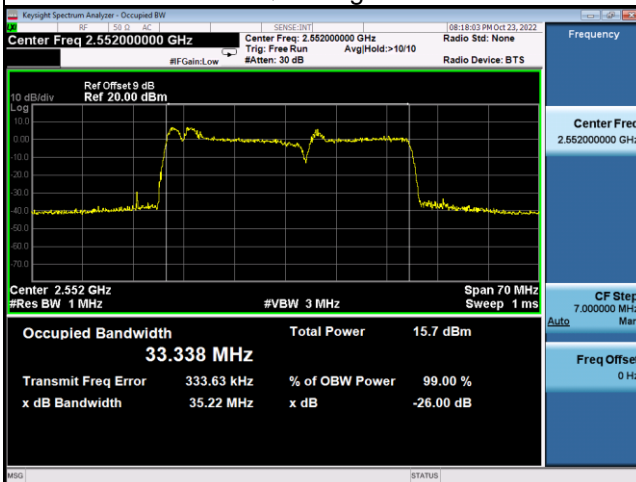

Spectrum Plot

Spectrum Plot

64QAM-Low CH

64QAM-Mid CH

64QAM-High CH

LTE CA_7C_20MHz+20MHz					
QPSK					
PCC Channel	PCC Frequency (MHz)	SCC Channel	SCC Frequency (MHz)	99% Occupied Bandwidth (MHz)	26dB Bandwidth (MHz)
20850	2510	21041	2529.8	37.673	39.72
21001	2525.1	21199	2544.9	38.108	39.89
21152	2540.2	21350	2560	38.399	39.94
16QAM					
PCC Channel	PCC Frequency (MHz)	SCC Channel	SCC Frequency (MHz)	99% Occupied Bandwidth (MHz)	26dB Bandwidth (MHz)
20850	2510	21041	2529.8	37.655	39.16
21001	2525.1	21199	2544.9	38.197	39.86
21152	2540.2	21350	2560	38.314	40.10
64QAM					
PCC Channel	PCC Frequency (MHz)	SCC Channel	SCC Frequency (MHz)	99% Occupied Bandwidth (MHz)	26dB Bandwidth (MHz)
20850	2510	21041	2529.8	37.221	39.14
21001	2525.1	21199	2544.9	37.676	39.60
21152	2540.2	21350	2560	37.880	39.67

Spectrum Plot

Spectrum Plot

64QAM-Low CH

64QAM-Mid CH

64QAM-High CH

LTE CA_38C_15MHz+15MHz					
QPSK					
PCC Channel	PCC Frequency (MHz)	SCC Channel	SCC Frequency (MHz)	99% Occupied Bandwidth (MHz)	26dB Bandwidth (MHz)
37825	2577.5	37975	2592.5	29.075	30.82
37925	2587.5	38075	2602.5	29.131	30.70
38025	2597.5	38175	2612.5	29.139	31.27
16QAM					
PCC Channel	PCC Frequency (MHz)	SCC Channel	SCC Frequency (MHz)	99% Occupied Bandwidth (MHz)	26dB Bandwidth (MHz)
37825	2577.5	37975	2592.5	28.719	30.47
37925	2587.5	38075	2602.5	29.077	33.25
38025	2597.5	38175	2612.5	29.184	30.64
64QAM					
PCC Channel	PCC Frequency (MHz)	SCC Channel	SCC Frequency (MHz)	99% Occupied Bandwidth (MHz)	26dB Bandwidth (MHz)
37825	2577.5	37975	2592.5	28.682	30.40
37925	2587.5	38075	2602.5	28.731	30.52
38025	2597.5	38175	2612.5	28.744	30.47