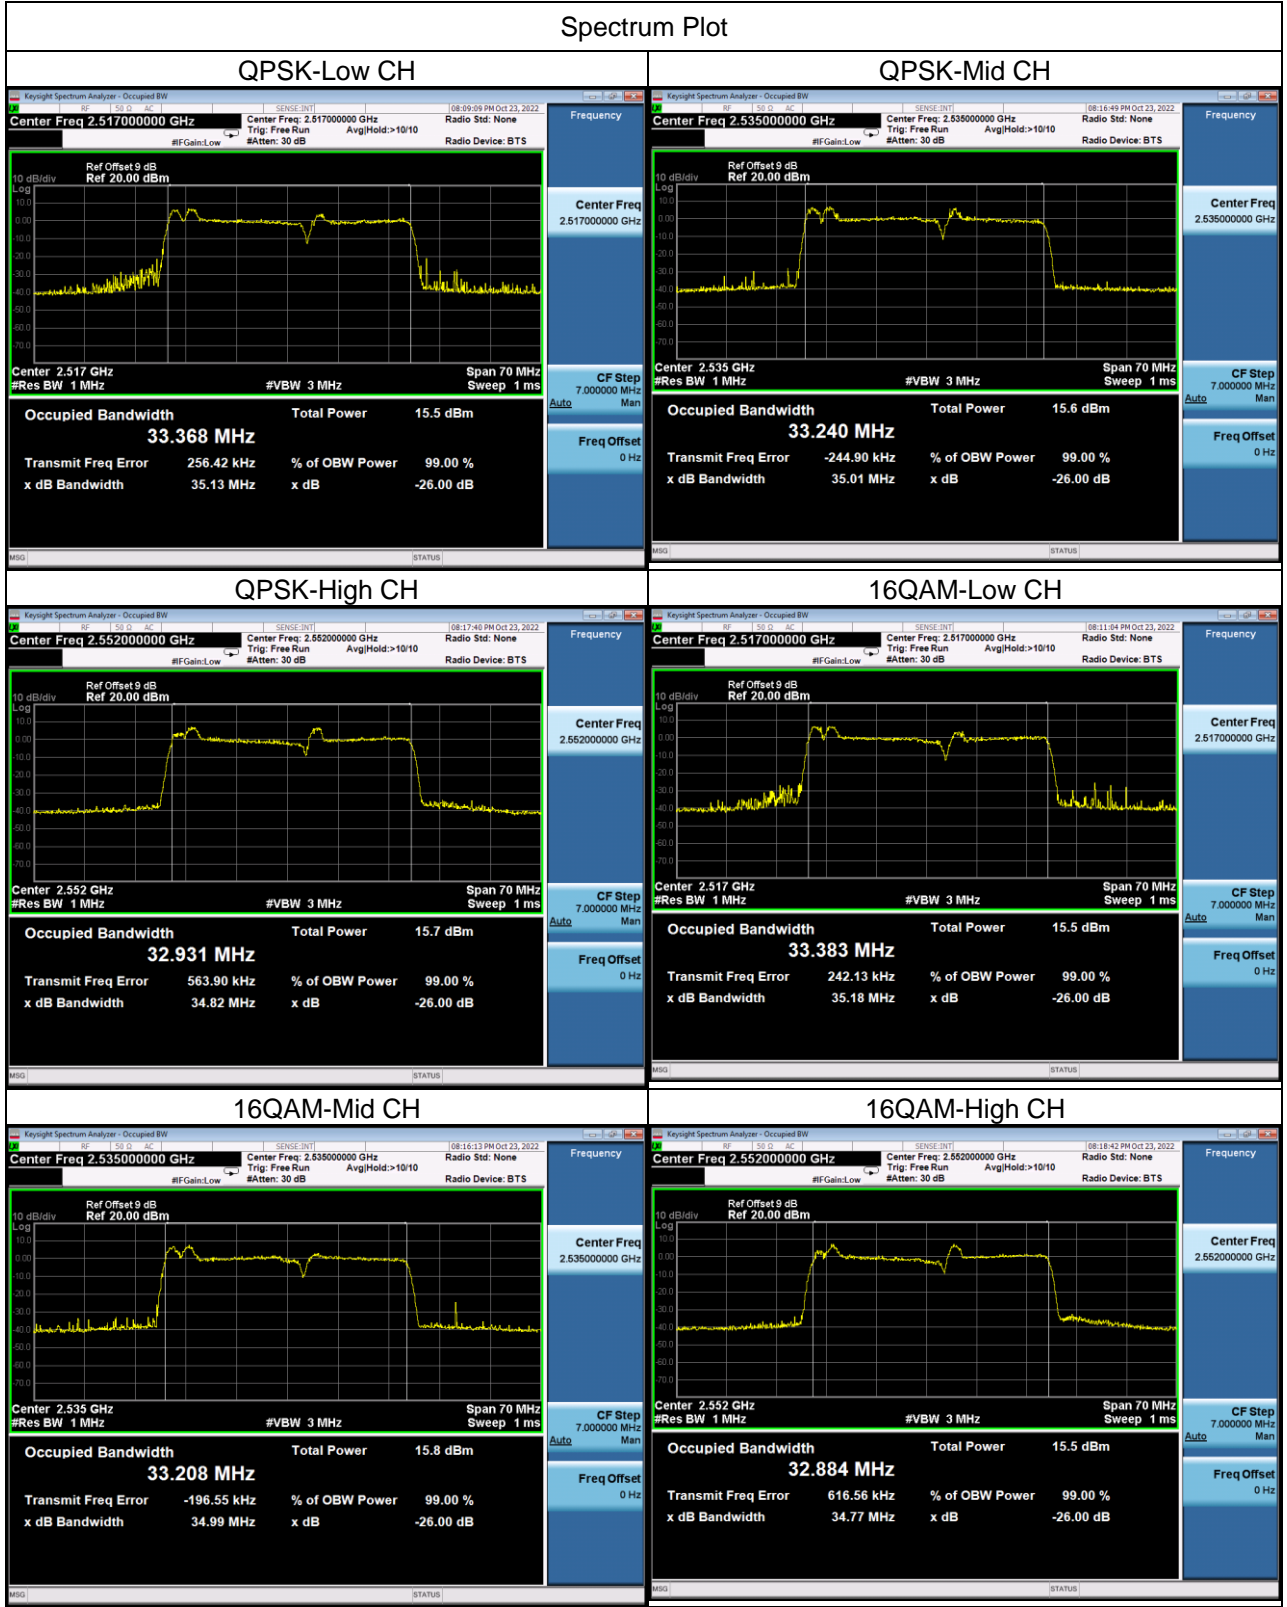

Spectrum Plot

Spectrum Plot

64QAM-Low CH

64QAM-Mid CH

64QAM-High CH

LTE CA_7C_20MHz+15MHz					
QPSK					
PCC Channel	PCC Frequency (MHz)	SCC Channel	SCC Frequency (MHz)	99% Occupied Bandwidth (MHz)	26dB Bandwidth (MHz)
20850	2510	21021	2527.1	33.368	35.13
21026	2527.6	21197	2544.7	33.240	35.01
21201	2545.1	21372	2562.2	32.931	34.82
16QAM					
PCC Channel	PCC Frequency (MHz)	SCC Channel	SCC Frequency (MHz)	99% Occupied Bandwidth (MHz)	26dB Bandwidth (MHz)
20850	2510	21021	2527.1	33.383	35.18
21026	2527.6	21197	2544.7	33.208	34.99
21201	2545.1	21372	2562.2	32.884	34.77
64QAM					
PCC Channel	PCC Frequency (MHz)	SCC Channel	SCC Frequency (MHz)	99% Occupied Bandwidth (MHz)	26dB Bandwidth (MHz)
20850	2510	21021	2527.1	32.935	34.85
21026	2527.6	21197	2544.7	32.810	34.72
21201	2545.1	21372	2562.2	33.338	35.22

Spectrum Plot

Spectrum Plot

64QAM-Low CH

64QAM-Mid CH

64QAM-High CH

LTE CA_7C_20MHz+20MHz					
QPSK					
PCC Channel	PCC Frequency (MHz)	SCC Channel	SCC Frequency (MHz)	99% Occupied Bandwidth (MHz)	26dB Bandwidth (MHz)
20850	2510	21041	2529.8	37.673	39.72
21001	2525.1	21199	2544.9	38.108	39.89
21152	2540.2	21350	2560	38.399	39.94
16QAM					
PCC Channel	PCC Frequency (MHz)	SCC Channel	SCC Frequency (MHz)	99% Occupied Bandwidth (MHz)	26dB Bandwidth (MHz)
20850	2510	21041	2529.8	37.655	39.16
21001	2525.1	21199	2544.9	38.197	39.86
21152	2540.2	21350	2560	38.314	40.10
64QAM					
PCC Channel	PCC Frequency (MHz)	SCC Channel	SCC Frequency (MHz)	99% Occupied Bandwidth (MHz)	26dB Bandwidth (MHz)
20850	2510	21041	2529.8	37.221	39.14
21001	2525.1	21199	2544.9	37.676	39.60
21152	2540.2	21350	2560	37.880	39.67