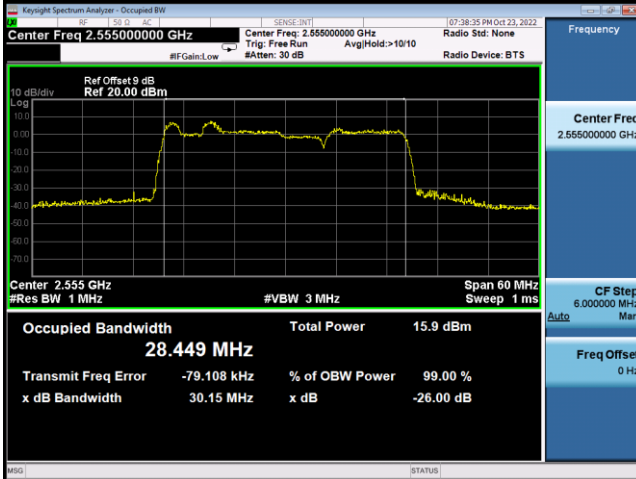

Spectrum Plot

64QAM-Low CH

64QAM-Mid CH

64QAM-High CH

LTE CA_7C_15MHz+10MHz					
QPSK					
PCC Channel	PCC Frequency (MHz)	SCC Channel	SCC Frequency (MHz)	99% Occupied Bandwidth (MHz)	26dB Bandwidth (MHz)
20825	2507.5	20945	2519.5	23.529	25.29
21051	2530.1	21171	2542.1	23.863	25.61
21277	2552.7	21397	2564.7	23.380	25.32
16QAM					
PCC Channel	PCC Frequency (MHz)	SCC Channel	SCC Frequency (MHz)	99% Occupied Bandwidth (MHz)	26dB Bandwidth (MHz)
20825	2507.5	20945	2519.5	23.552	25.28
21051	2530.1	21171	2542.1	23.398	25.18
21277	2552.7	21397	2564.7	23.490	25.25
64QAM					
PCC Channel	PCC Frequency (MHz)	SCC Channel	SCC Frequency (MHz)	99% Occupied Bandwidth (MHz)	26dB Bandwidth (MHz)
20825	2507.5	20945	2519.5	23.910	25.52
21051	2530.1	21171	2542.1	23.360	25.15
21277	2552.7	21397	2564.7	23.872	25.47

Spectrum Plot

Spectrum Plot

64QAM-Low CH

64QAM-Mid CH

64QAM-High CH

LTE CA_7C_15MHz+15MHz					
QPSK					
PCC Channel	PCC Frequency (MHz)	SCC Channel	SCC Frequency (MHz)	99% Occupied Bandwidth (MHz)	26dB Bandwidth (MHz)
20825	2507.5	20975	2522.5	29.199	30.73
21025	2527.5	21175	2542.5	29.043	31.07
21225	2547.5	21375	2562.5	29.124	30.70
16QAM					
PCC Channel	PCC Frequency (MHz)	SCC Channel	SCC Frequency (MHz)	99% Occupied Bandwidth (MHz)	26dB Bandwidth (MHz)
20825	2507.5	20975	2522.5	29.143	30.72
21025	2527.5	21175	2542.5	29.032	30.74
21225	2547.5	21375	2562.5	29.118	30.73
64QAM					
PCC Channel	PCC Frequency (MHz)	SCC Channel	SCC Frequency (MHz)	99% Occupied Bandwidth (MHz)	26dB Bandwidth (MHz)
20825	2507.5	20975	2522.5	28.698	30.44
21025	2527.5	21175	2542.5	28.620	30.57
21225	2547.5	21375	2562.5	29.135	30.63