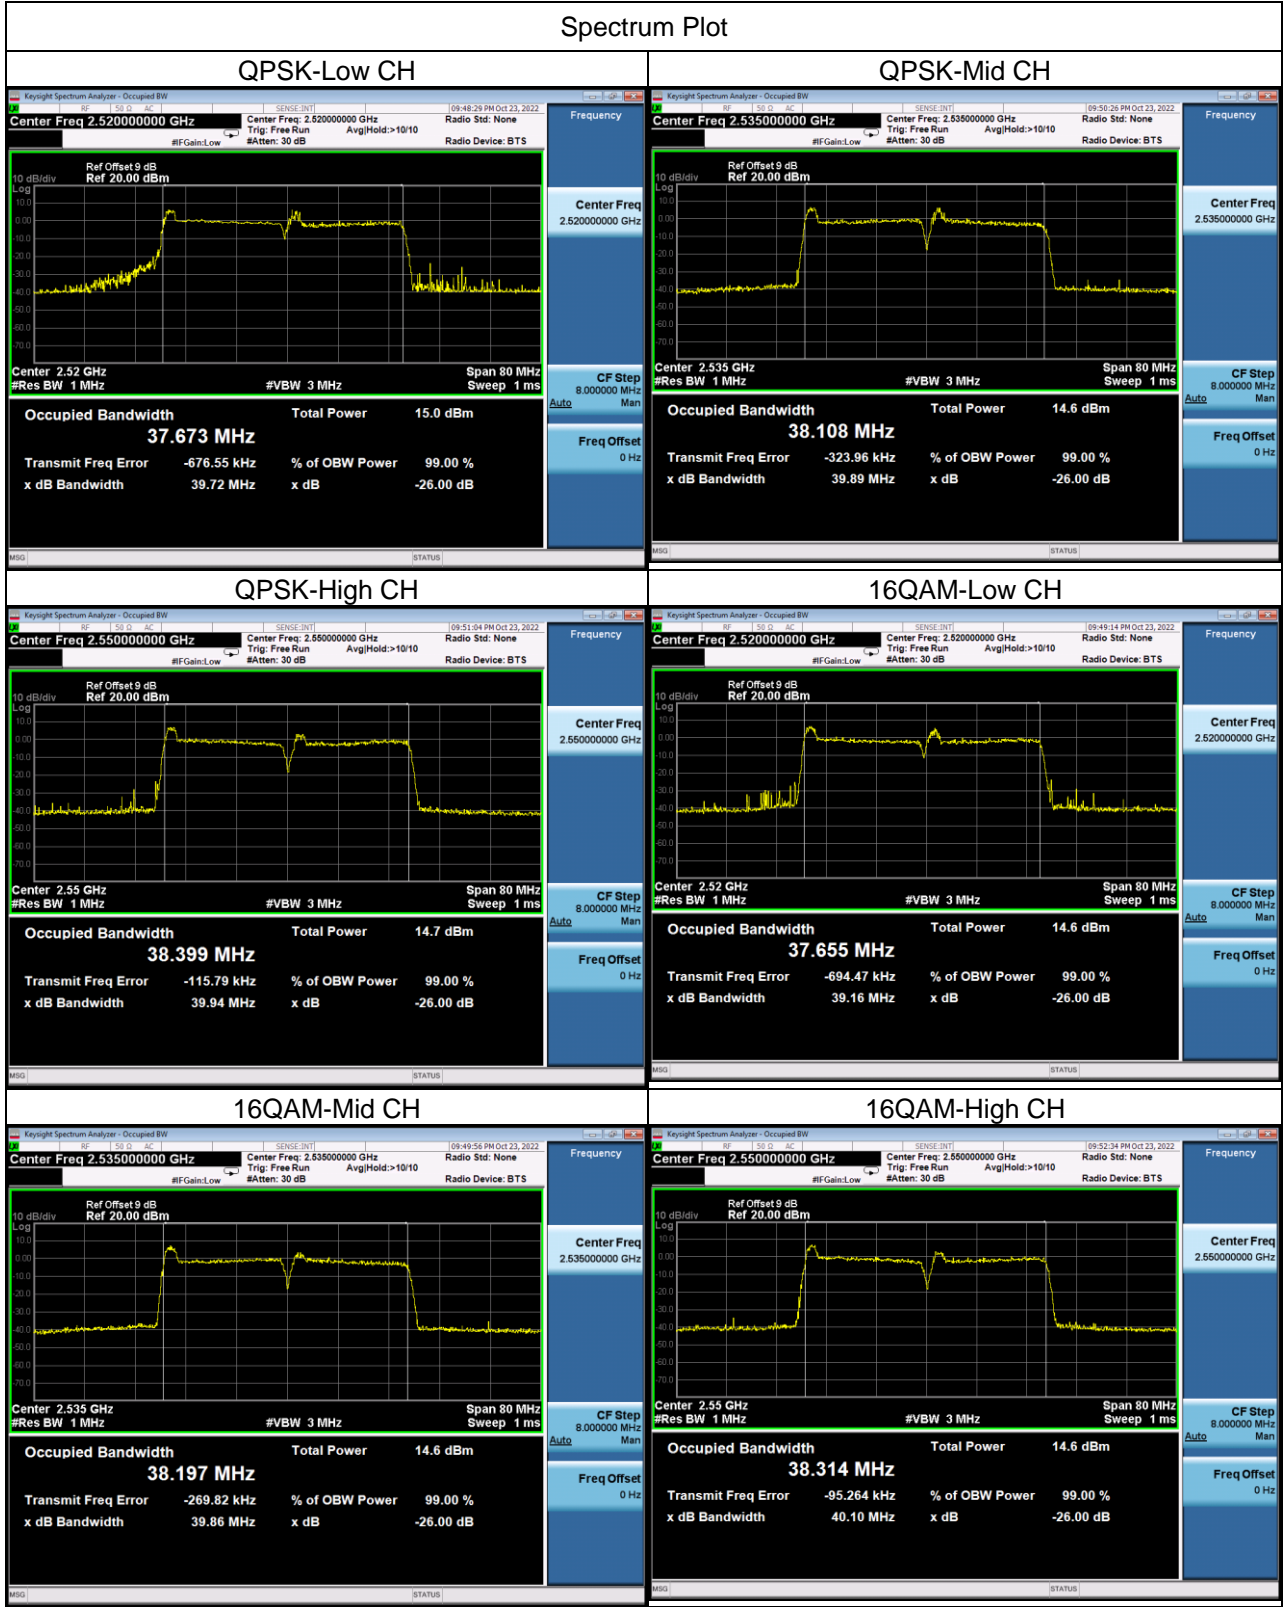

Spectrum Plot

Spectrum Plot

64QAM-Low CH

64QAM-Mid CH

64QAM-High CH

LTE CA_7C_20MHz+20MHz					
QPSK					
PCC Channel	PCC Frequency (MHz)	SCC Channel	SCC Frequency (MHz)	99% Occupied Bandwidth (MHz)	26dB Bandwidth (MHz)
20850	2510	21041	2529.8	37.673	39.72
21001	2525.1	21199	2544.9	38.108	39.89
21152	2540.2	21350	2560	38.399	39.94
16QAM					
PCC Channel	PCC Frequency (MHz)	SCC Channel	SCC Frequency (MHz)	99% Occupied Bandwidth (MHz)	26dB Bandwidth (MHz)
20850	2510	21041	2529.8	37.655	39.16
21001	2525.1	21199	2544.9	38.197	39.86
21152	2540.2	21350	2560	38.314	40.10
64QAM					
PCC Channel	PCC Frequency (MHz)	SCC Channel	SCC Frequency (MHz)	99% Occupied Bandwidth (MHz)	26dB Bandwidth (MHz)
20850	2510	21041	2529.8	37.221	39.14
21001	2525.1	21199	2544.9	37.676	39.60
21152	2540.2	21350	2560	37.880	39.67

Spectrum Plot

Spectrum Plot

64QAM-Low CH

64QAM-Mid CH

64QAM-High CH

LTE CA_38C_15MHz+15MHz					
QPSK					
PCC Channel	PCC Frequency (MHz)	SCC Channel	SCC Frequency (MHz)	99% Occupied Bandwidth (MHz)	26dB Bandwidth (MHz)
37825	2577.5	37975	2592.5	29.075	30.82
37925	2587.5	38075	2602.5	29.131	30.70
38025	2597.5	38175	2612.5	29.139	31.27
16QAM					
PCC Channel	PCC Frequency (MHz)	SCC Channel	SCC Frequency (MHz)	99% Occupied Bandwidth (MHz)	26dB Bandwidth (MHz)
37825	2577.5	37975	2592.5	28.719	30.47
37925	2587.5	38075	2602.5	29.077	33.25
38025	2597.5	38175	2612.5	29.184	30.64
64QAM					
PCC Channel	PCC Frequency (MHz)	SCC Channel	SCC Frequency (MHz)	99% Occupied Bandwidth (MHz)	26dB Bandwidth (MHz)
37825	2577.5	37975	2592.5	28.682	30.40
37925	2587.5	38075	2602.5	28.731	30.52
38025	2597.5	38175	2612.5	28.744	30.47