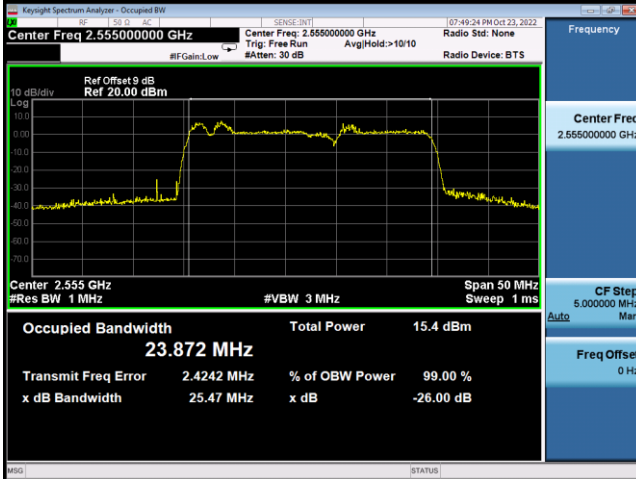

Spectrum Plot

Spectrum Plot

64QAM-Low CH

64QAM-Mid CH

64QAM-High CH

LTE CA_7C_15MHz+15MHz					
QPSK					
PCC Channel	PCC Frequency (MHz)	SCC Channel	SCC Frequency (MHz)	99% Occupied Bandwidth (MHz)	26dB Bandwidth (MHz)
20825	2507.5	20975	2522.5	29.199	30.73
21025	2527.5	21175	2542.5	29.043	31.07
21225	2547.5	21375	2562.5	29.124	30.70
16QAM					
PCC Channel	PCC Frequency (MHz)	SCC Channel	SCC Frequency (MHz)	99% Occupied Bandwidth (MHz)	26dB Bandwidth (MHz)
20825	2507.5	20975	2522.5	29.143	30.72
21025	2527.5	21175	2542.5	29.032	30.74
21225	2547.5	21375	2562.5	29.118	30.73
64QAM					
PCC Channel	PCC Frequency (MHz)	SCC Channel	SCC Frequency (MHz)	99% Occupied Bandwidth (MHz)	26dB Bandwidth (MHz)
20825	2507.5	20975	2522.5	28.698	30.44
21025	2527.5	21175	2542.5	28.620	30.57
21225	2547.5	21375	2562.5	29.135	30.63

Spectrum Plot

Spectrum Plot

64QAM-Low CH

64QAM-Mid CH

64QAM-High CH

LTE CA_7C_15MHz+20MHz					
QPSK					
PCC Channel	PCC Frequency (MHz)	SCC Channel	SCC Frequency (MHz)	99% Occupied Bandwidth (MHz)	26dB Bandwidth (MHz)
20828	2507.8	20999	2524.9	33.309	35.07
21003	2525.3	21174	2542.4	33.110	34.88
21179	2542.9	21350	2560	33.375	35.12
16QAM					
PCC Channel	PCC Frequency (MHz)	SCC Channel	SCC Frequency (MHz)	99% Occupied Bandwidth (MHz)	26dB Bandwidth (MHz)
20828	2507.8	20999	2524.9	32.940	34.79
21003	2525.3	21174	2542.4	33.114	34.84
21179	2542.9	21350	2560	33.272	34.96
64QAM					
PCC Channel	PCC Frequency (MHz)	SCC Channel	SCC Frequency (MHz)	99% Occupied Bandwidth (MHz)	26dB Bandwidth (MHz)
20828	2507.8	20999	2524.9	32.946	34.80
21003	2525.3	21174	2542.4	32.624	34.68
21179	2542.9	21350	2560	32.908	34.79