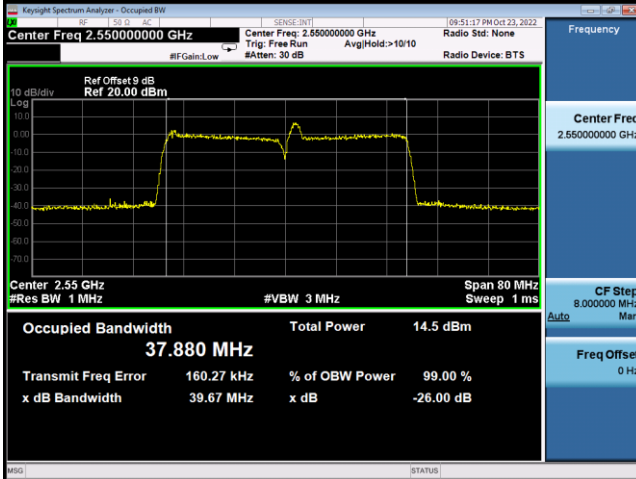

Spectrum Plot

Spectrum Plot

64QAM-Low CH

64QAM-Mid CH

64QAM-High CH

LTE CA_7C_20MHz+20MHz					
QPSK					
PCC Channel	PCC Frequency (MHz)	SCC Channel	SCC Frequency (MHz)	99% Occupied Bandwidth (MHz)	26dB Bandwidth (MHz)
20850	2510	21041	2529.8	37.673	39.72
21001	2525.1	21199	2544.9	38.108	39.89
21152	2540.2	21350	2560	38.399	39.94
16QAM					
PCC Channel	PCC Frequency (MHz)	SCC Channel	SCC Frequency (MHz)	99% Occupied Bandwidth (MHz)	26dB Bandwidth (MHz)
20850	2510	21041	2529.8	37.655	39.16
21001	2525.1	21199	2544.9	38.197	39.86
21152	2540.2	21350	2560	38.314	40.10
64QAM					
PCC Channel	PCC Frequency (MHz)	SCC Channel	SCC Frequency (MHz)	99% Occupied Bandwidth (MHz)	26dB Bandwidth (MHz)
20850	2510	21041	2529.8	37.221	39.14
21001	2525.1	21199	2544.9	37.676	39.60
21152	2540.2	21350	2560	37.880	39.67

Spectrum Plot

Spectrum Plot

64QAM-Low CH

64QAM-Mid CH

64QAM-High CH

LTE CA_38C_15MHz+15MHz					
QPSK					
PCC Channel	PCC Frequency (MHz)	SCC Channel	SCC Frequency (MHz)	99% Occupied Bandwidth (MHz)	26dB Bandwidth (MHz)
37825	2577.5	37975	2592.5	29.075	30.82
37925	2587.5	38075	2602.5	29.131	30.70
38025	2597.5	38175	2612.5	29.139	31.27
16QAM					
PCC Channel	PCC Frequency (MHz)	SCC Channel	SCC Frequency (MHz)	99% Occupied Bandwidth (MHz)	26dB Bandwidth (MHz)
37825	2577.5	37975	2592.5	28.719	30.47
37925	2587.5	38075	2602.5	29.077	33.25
38025	2597.5	38175	2612.5	29.184	30.64
64QAM					
PCC Channel	PCC Frequency (MHz)	SCC Channel	SCC Frequency (MHz)	99% Occupied Bandwidth (MHz)	26dB Bandwidth (MHz)
37825	2577.5	37975	2592.5	28.682	30.40
37925	2587.5	38075	2602.5	28.731	30.52
38025	2597.5	38175	2612.5	28.744	30.47