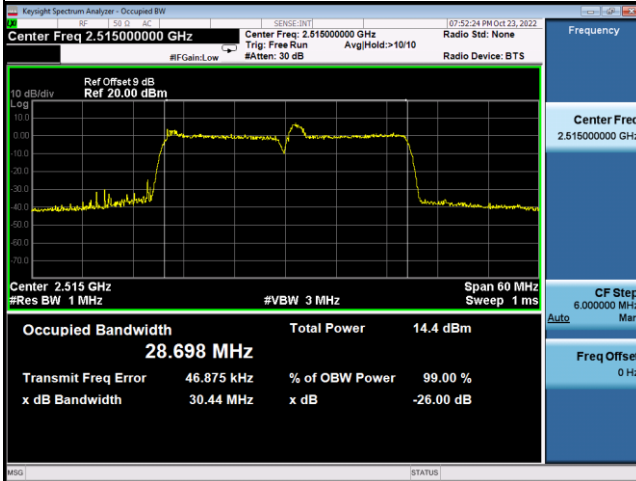

Spectrum Plot

Spectrum Plot

64QAM-Low CH

64QAM-Mid CH

64QAM-High CH

LTE CA_7C_15MHz+15MHz					
QPSK					
PCC Channel	PCC Frequency (MHz)	SCC Channel	SCC Frequency (MHz)	99% Occupied Bandwidth (MHz)	26dB Bandwidth (MHz)
20825	2507.5	20975	2522.5	29.199	30.73
21025	2527.5	21175	2542.5	29.043	31.07
21225	2547.5	21375	2562.5	29.124	30.70
16QAM					
PCC Channel	PCC Frequency (MHz)	SCC Channel	SCC Frequency (MHz)	99% Occupied Bandwidth (MHz)	26dB Bandwidth (MHz)
20825	2507.5	20975	2522.5	29.143	30.72
21025	2527.5	21175	2542.5	29.032	30.74
21225	2547.5	21375	2562.5	29.118	30.73
64QAM					
PCC Channel	PCC Frequency (MHz)	SCC Channel	SCC Frequency (MHz)	99% Occupied Bandwidth (MHz)	26dB Bandwidth (MHz)
20825	2507.5	20975	2522.5	28.698	30.44
21025	2527.5	21175	2542.5	28.620	30.57
21225	2547.5	21375	2562.5	29.135	30.63

Spectrum Plot

Spectrum Plot

64QAM-Low CH

64QAM-Mid CH

64QAM-High CH

LTE CA_7C_15MHz+20MHz					
QPSK					
PCC Channel	PCC Frequency (MHz)	SCC Channel	SCC Frequency (MHz)	99% Occupied Bandwidth (MHz)	26dB Bandwidth (MHz)
20828	2507.8	20999	2524.9	33.309	35.07
21003	2525.3	21174	2542.4	33.110	34.88
21179	2542.9	21350	2560	33.375	35.12
16QAM					
PCC Channel	PCC Frequency (MHz)	SCC Channel	SCC Frequency (MHz)	99% Occupied Bandwidth (MHz)	26dB Bandwidth (MHz)
20828	2507.8	20999	2524.9	32.940	34.79
21003	2525.3	21174	2542.4	33.114	34.84
21179	2542.9	21350	2560	33.272	34.96
64QAM					
PCC Channel	PCC Frequency (MHz)	SCC Channel	SCC Frequency (MHz)	99% Occupied Bandwidth (MHz)	26dB Bandwidth (MHz)
20828	2507.8	20999	2524.9	32.946	34.80
21003	2525.3	21174	2542.4	32.624	34.68
21179	2542.9	21350	2560	32.908	34.79