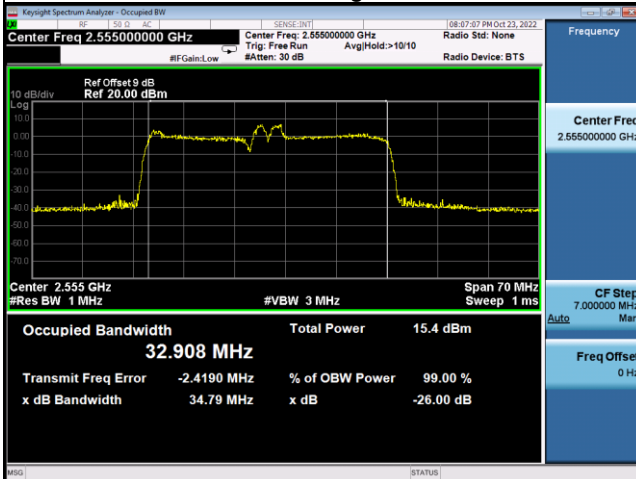

Spectrum Plot

Spectrum Plot

64QAM-Low CH

64QAM-Mid CH

64QAM-High CH

LTE CA_7C_20MHz+15MHz					
QPSK					
PCC Channel	PCC Frequency (MHz)	SCC Channel	SCC Frequency (MHz)	99% Occupied Bandwidth (MHz)	26dB Bandwidth (MHz)
20850	2510	21021	2527.1	33.368	35.13
21026	2527.6	21197	2544.7	33.240	35.01
21201	2545.1	21372	2562.2	32.931	34.82
16QAM					
PCC Channel	PCC Frequency (MHz)	SCC Channel	SCC Frequency (MHz)	99% Occupied Bandwidth (MHz)	26dB Bandwidth (MHz)
20850	2510	21021	2527.1	33.383	35.18
21026	2527.6	21197	2544.7	33.208	34.99
21201	2545.1	21372	2562.2	32.884	34.77
64QAM					
PCC Channel	PCC Frequency (MHz)	SCC Channel	SCC Frequency (MHz)	99% Occupied Bandwidth (MHz)	26dB Bandwidth (MHz)
20850	2510	21021	2527.1	32.935	34.85
21026	2527.6	21197	2544.7	32.810	34.72
21201	2545.1	21372	2562.2	33.338	35.22

Spectrum Plot

Spectrum Plot

64QAM-Low CH

64QAM-Mid CH

64QAM-High CH

LTE CA_7C_20MHz+20MHz					
QPSK					
PCC Channel	PCC Frequency (MHz)	SCC Channel	SCC Frequency (MHz)	99% Occupied Bandwidth (MHz)	26dB Bandwidth (MHz)
20850	2510	21041	2529.8	37.673	39.72
21001	2525.1	21199	2544.9	38.108	39.89
21152	2540.2	21350	2560	38.399	39.94
16QAM					
PCC Channel	PCC Frequency (MHz)	SCC Channel	SCC Frequency (MHz)	99% Occupied Bandwidth (MHz)	26dB Bandwidth (MHz)
20850	2510	21041	2529.8	37.655	39.16
21001	2525.1	21199	2544.9	38.197	39.86
21152	2540.2	21350	2560	38.314	40.10
64QAM					
PCC Channel	PCC Frequency (MHz)	SCC Channel	SCC Frequency (MHz)	99% Occupied Bandwidth (MHz)	26dB Bandwidth (MHz)
20850	2510	21041	2529.8	37.221	39.14
21001	2525.1	21199	2544.9	37.676	39.60
21152	2540.2	21350	2560	37.880	39.67