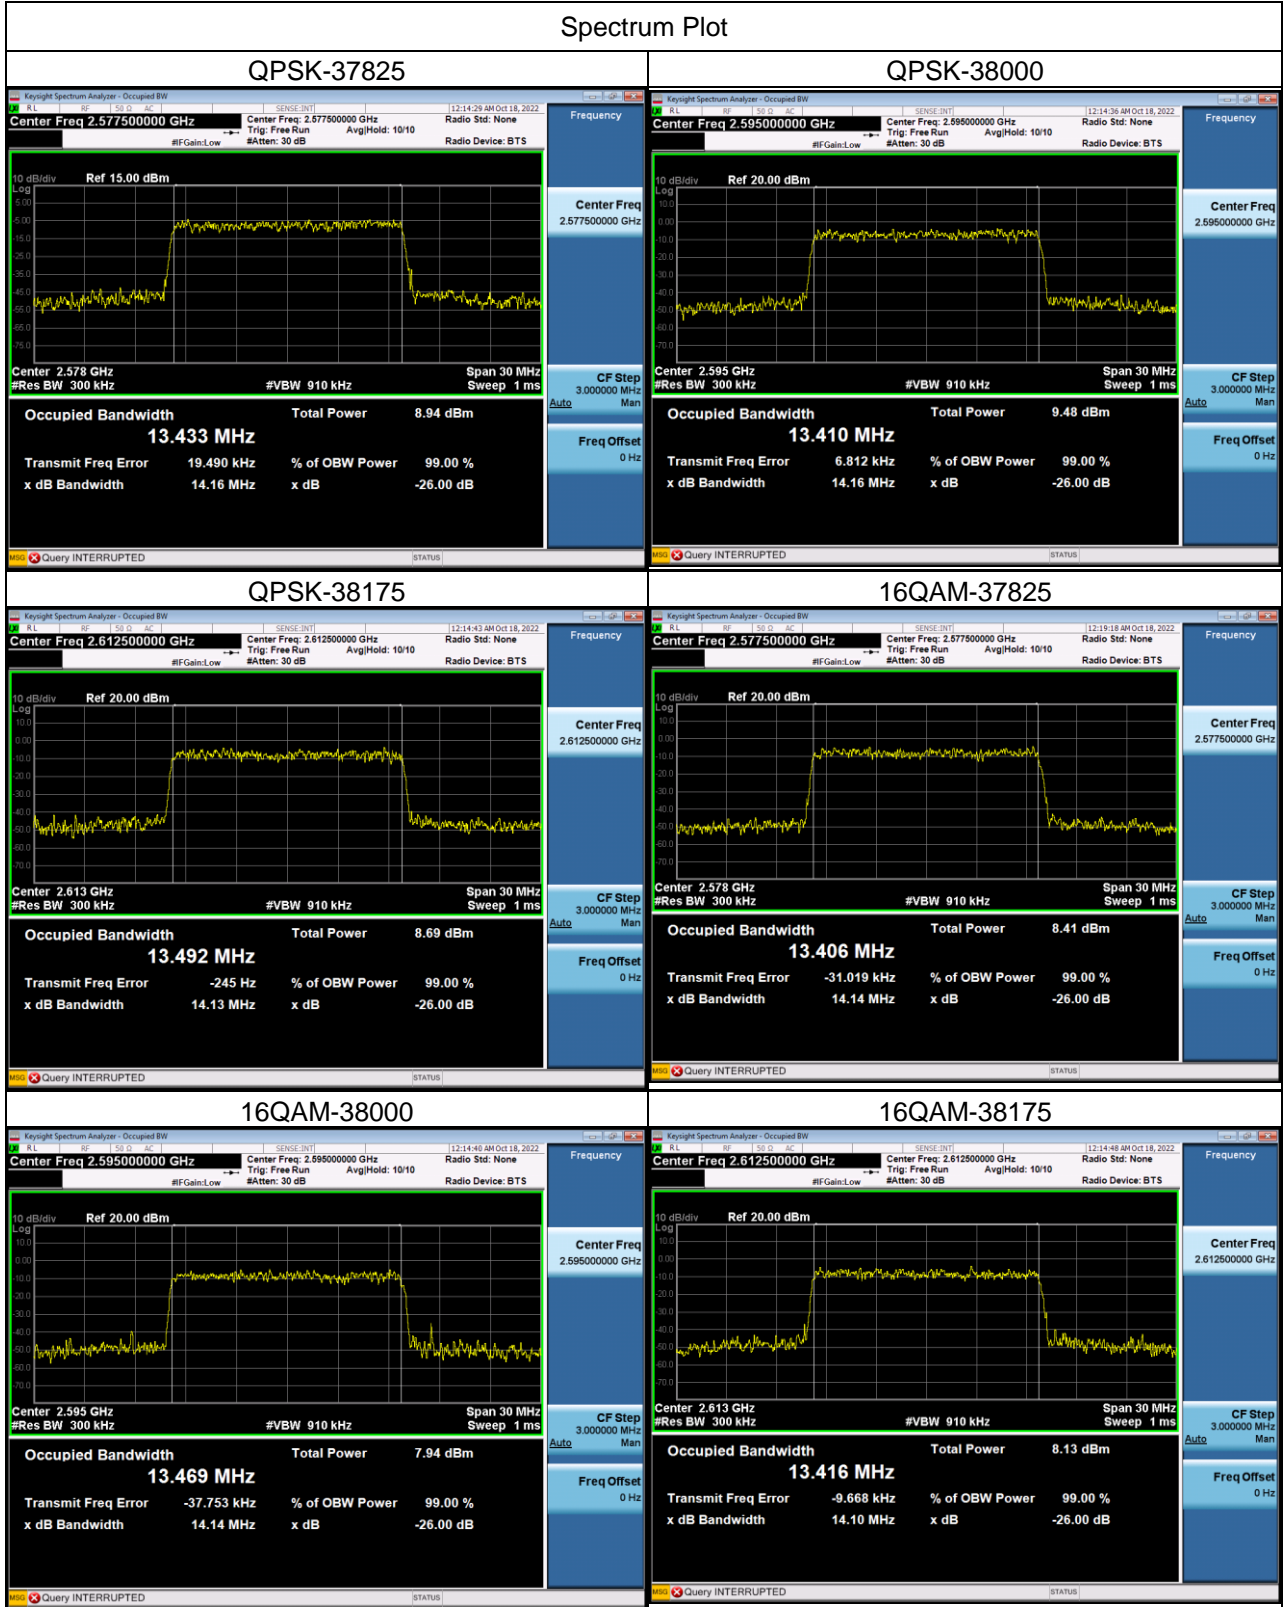

Spectrum Plot

Spectrum Plot

64QAM-37800

64QAM-38000

64QAM-38200

LTE Band 38_15M					
QPSK					
Channel	Frequency (MHz)	99% Occupied Bandwidth (MHz)	Channel	Frequency (MHz)	26dB Bandwidth (MHz)
37825	2577.5	13.433	37825	2577.5	14.16
38000	2595	13.410	38000	2595	14.16
38175	2612.5	13.492	38175	2612.5	14.13
16QAM					
Channel	Frequency (MHz)	99% Occupied Bandwidth (MHz)	Channel	Frequency (MHz)	26dB Bandwidth (MHz)
37825	2577.5	13.406	37825	2577.5	14.14
38000	2595	13.469	38000	2595	14.14
38175	2612.5	13.416	38175	2612.5	14.10
64QAM					
Channel	Frequency (MHz)	99% Occupied Bandwidth (MHz)	Channel	Frequency (MHz)	26dB Bandwidth (MHz)
37825	2577.5	13.422	37825	2577.5	14.04
38000	2595	13.417	38000	2595	14.17
38175	2612.5	13.409	38175	2612.5	14.13

Spectrum Plot

Spectrum Plot

64QAM-37825

64QAM-38000

64QAM-38175

LTE Band 38_20M					
QPSK					
Channel	Frequency (MHz)	99% Occupied Bandwidth (MHz)	Channel	Frequency (MHz)	26dB Bandwidth (MHz)
37850	2580	17.872	37850	2580	18.85
38000	2595	17.939	38000	2595	18.84
38150	2610	17.912	38150	2610	18.82
16QAM					
Channel	Frequency (MHz)	99% Occupied Bandwidth (MHz)	Channel	Frequency (MHz)	26dB Bandwidth (MHz)
37850	2580	17.924	37850	2580	18.91
38000	2595	17.767	38000	2595	18.84
38150	2610	17.847	38150	2610	18.85
64QAM					
Channel	Frequency (MHz)	99% Occupied Bandwidth (MHz)	Channel	Frequency (MHz)	26dB Bandwidth (MHz)
37850	2580	17.976	37850	2580	18.85
38000	2595	17.902	38000	2595	18.82
38150	2610	17.854	38150	2610	18.76