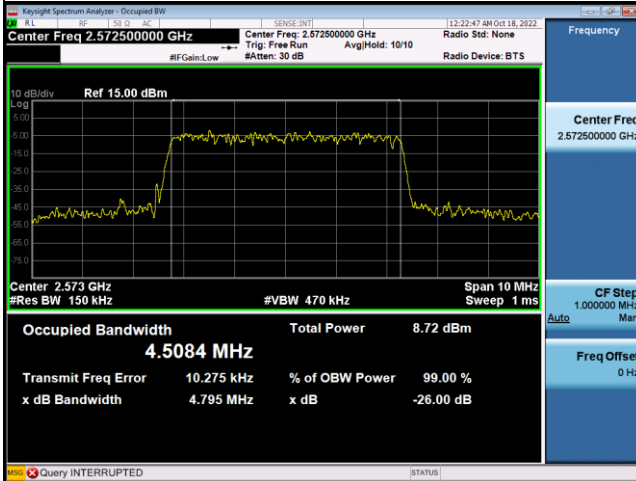

Spectrum Plot

Spectrum Plot

64QAM-23780

64QAM -23790

64QAM -23800

LTE Band 38_5M					
QPSK					
Channel	Frequency (MHz)	99% Occupied Bandwidth (MHz)	Channel	Frequency (MHz)	26dB Bandwidth (MHz)
37775	2572.5	4.5140	37775	2572.5	4.891
38000	2595	4.5116	38000	2595	4.792
38225	2617.5	4.5257	38225	2617.5	4.835
16QAM					
Channel	Frequency (MHz)	99% Occupied Bandwidth (MHz)	Channel	Frequency (MHz)	26dB Bandwidth (MHz)
37775	2572.5	4.5081	37775	2572.5	4.836
38000	2595	4.5188	38000	2595	4.809
38225	2617.5	4.5253	38225	2617.5	4.849
64QAM					
Channel	Frequency (MHz)	99% Occupied Bandwidth (MHz)	Channel	Frequency (MHz)	26dB Bandwidth (MHz)
37775	2572.5	4.5084	37775	2572.5	4.795
38000	2595	4.5042	38000	2595	4.806
38225	2617.5	4.4568	38225	2617.5	4.831

Spectrum Plot

Spectrum Plot

64QAM-37775

64QAM-38000

64QAM-38225

LTE Band 38_10M					
QPSK					
Channel	Frequency (MHz)	99% Occupied Bandwidth (MHz)	Channel	Frequency (MHz)	26dB Bandwidth (MHz)
37800	2575	8.9440	37800	2575	9.415
38000	2595	8.9276	38000	2595	9.417
38200	2615	9.4405	38200	2615	9.409
16QAM					
Channel	Frequency (MHz)	99% Occupied Bandwidth (MHz)	Channel	Frequency (MHz)	26dB Bandwidth (MHz)
37800	2575	8.9728	37800	2575	9.487
38000	2595	8.9057	38000	2595	9.462
38200	2615	8.9721	38200	2615	9.496
64QAM					
Channel	Frequency (MHz)	99% Occupied Bandwidth (MHz)	Channel	Frequency (MHz)	26dB Bandwidth (MHz)
37800	2575	8.9976	37800	2575	9.448
38000	2595	8.9715	38000	2595	9.420
38200	2615	8.9452	38200	2615	9.454