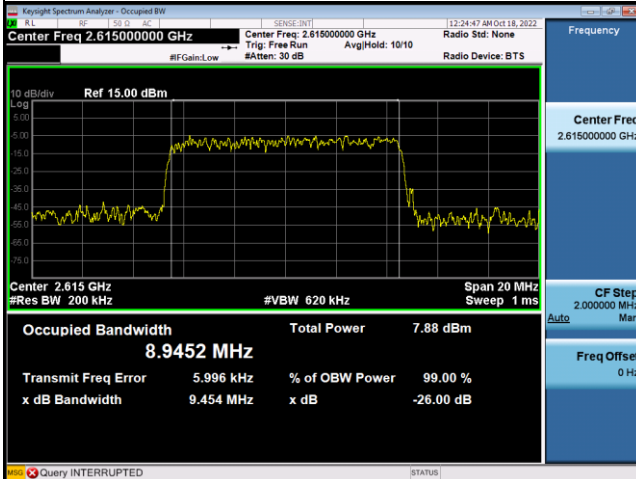

Spectrum Plot

Spectrum Plot

64QAM-37800

64QAM-38000

64QAM-38200

LTE Band 38_15M					
QPSK					
Channel	Frequency (MHz)	99% Occupied Bandwidth (MHz)	Channel	Frequency (MHz)	26dB Bandwidth (MHz)
37825	2577.5	13.433	37825	2577.5	14.16
38000	2595	13.410	38000	2595	14.16
38175	2612.5	13.492	38175	2612.5	14.13
16QAM					
Channel	Frequency (MHz)	99% Occupied Bandwidth (MHz)	Channel	Frequency (MHz)	26dB Bandwidth (MHz)
37825	2577.5	13.406	37825	2577.5	14.14
38000	2595	13.469	38000	2595	14.14
38175	2612.5	13.416	38175	2612.5	14.10
64QAM					
Channel	Frequency (MHz)	99% Occupied Bandwidth (MHz)	Channel	Frequency (MHz)	26dB Bandwidth (MHz)
37825	2577.5	13.422	37825	2577.5	14.04
38000	2595	13.417	38000	2595	14.17
38175	2612.5	13.409	38175	2612.5	14.13