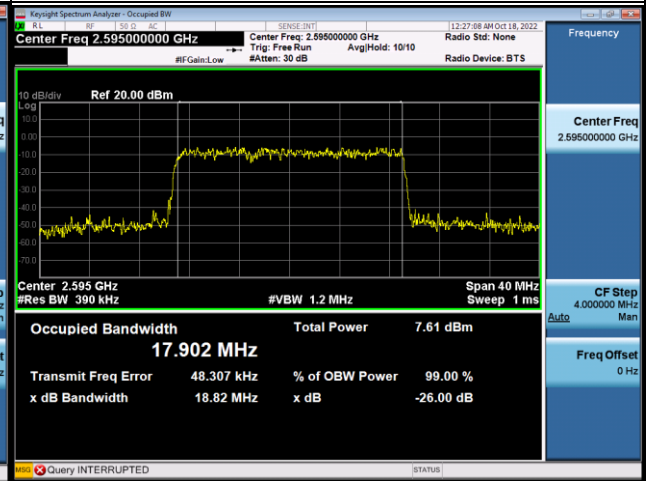

Spectrum Plot

Spectrum Plot

64QAM-37850

64QAM-38000

64QAM-38150

LTE Band 41_5M					
QPSK					
Channel	Frequency (MHz)	99% Occupied Bandwidth (MHz)	Channel	Frequency (MHz)	26dB Bandwidth (MHz)
39675	2498.5	4.4728	39675	2498.5	4.809
40620	2593	4.4974	40620	2593	4.811
41565	2687.5	4.5064	41565	2687.5	4.870
16QAM					
Channel	Frequency (MHz)	99% Occupied Bandwidth (MHz)	Channel	Frequency (MHz)	26dB Bandwidth (MHz)
39675	2498.5	4.5016	39675	2498.5	4.876
40620	2593	4.5494	40620	2593	4.865
41565	2687.5	4.4839	41565	2687.5	4.932
Channel	Frequency (MHz)	99% Occupied Bandwidth (MHz)	Channel	Frequency (MHz)	26dB Bandwidth (MHz)
39675	2498.5	4.5020	39675	2498.5	4.808
40620	2593	4.5243	40620	2593	4.826
41565	2687.5	4.5374	41565	2687.5	4.804