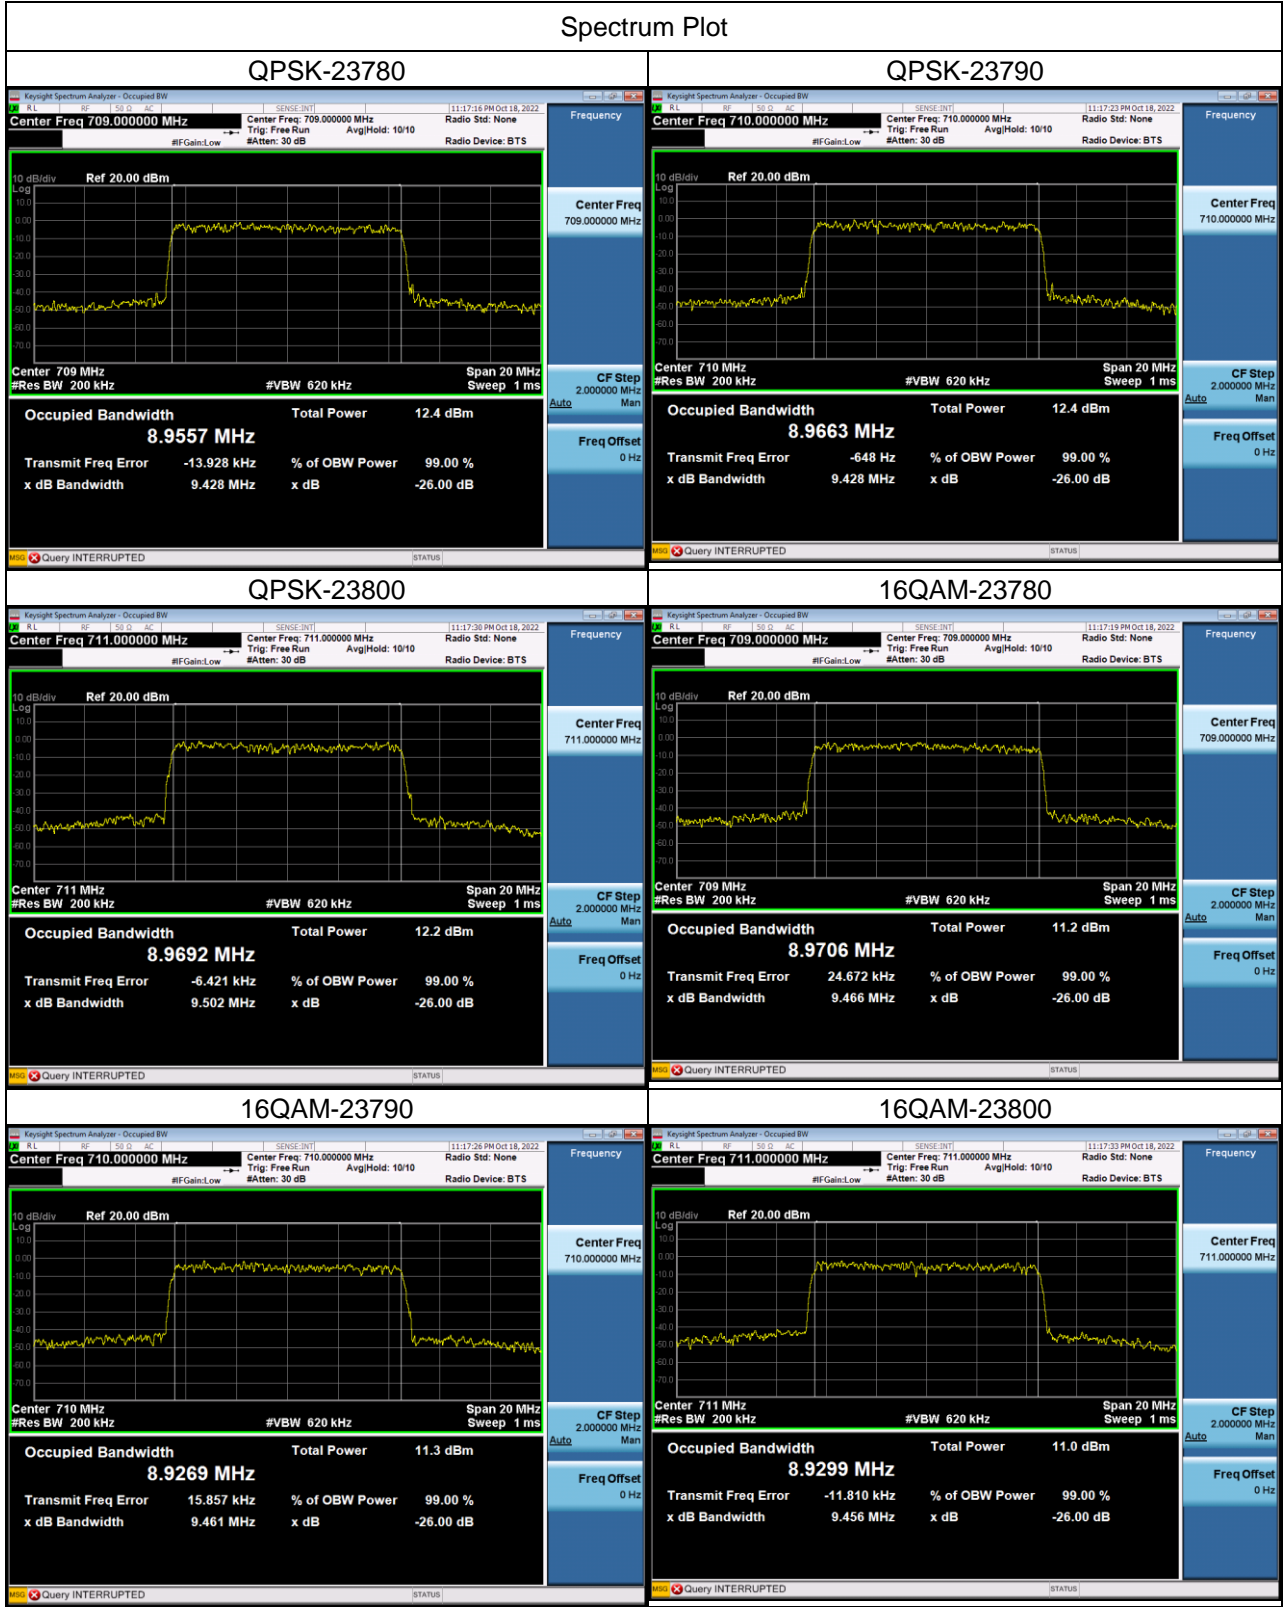

Spectrum Plot

Spectrum Plot

64QAM-23780

64QAM -23790

64QAM -23800

LTE Band 38_5M					
QPSK					
Channel	Frequency (MHz)	99% Occupied Bandwidth (MHz)	Channel	Frequency (MHz)	26dB Bandwidth (MHz)
37775	2572.5	4.5140	37775	2572.5	4.891
38000	2595	4.5116	38000	2595	4.792
38225	2617.5	4.5257	38225	2617.5	4.835
16QAM					
Channel	Frequency (MHz)	99% Occupied Bandwidth (MHz)	Channel	Frequency (MHz)	26dB Bandwidth (MHz)
37775	2572.5	4.5081	37775	2572.5	4.836
38000	2595	4.5188	38000	2595	4.809
38225	2617.5	4.5253	38225	2617.5	4.849
64QAM					
Channel	Frequency (MHz)	99% Occupied Bandwidth (MHz)	Channel	Frequency (MHz)	26dB Bandwidth (MHz)
37775	2572.5	4.5084	37775	2572.5	4.795
38000	2595	4.5042	38000	2595	4.806
38225	2617.5	4.4568	38225	2617.5	4.831

Spectrum Plot

Spectrum Plot

64QAM-37775

64QAM-38000

64QAM-38225

LTE Band 38_10M					
QPSK					
Channel	Frequency (MHz)	99% Occupied Bandwidth (MHz)	Channel	Frequency (MHz)	26dB Bandwidth (MHz)
37800	2575	8.9440	37800	2575	9.415
38000	2595	8.9276	38000	2595	9.417
38200	2615	9.4405	38200	2615	9.409
16QAM					
Channel	Frequency (MHz)	99% Occupied Bandwidth (MHz)	Channel	Frequency (MHz)	26dB Bandwidth (MHz)
37800	2575	8.9728	37800	2575	9.487
38000	2595	8.9057	38000	2595	9.462
38200	2615	8.9721	38200	2615	9.496
64QAM					
Channel	Frequency (MHz)	99% Occupied Bandwidth (MHz)	Channel	Frequency (MHz)	26dB Bandwidth (MHz)
37800	2575	8.9976	37800	2575	9.448
38000	2595	8.9715	38000	2595	9.420
38200	2615	8.9452	38200	2615	9.454