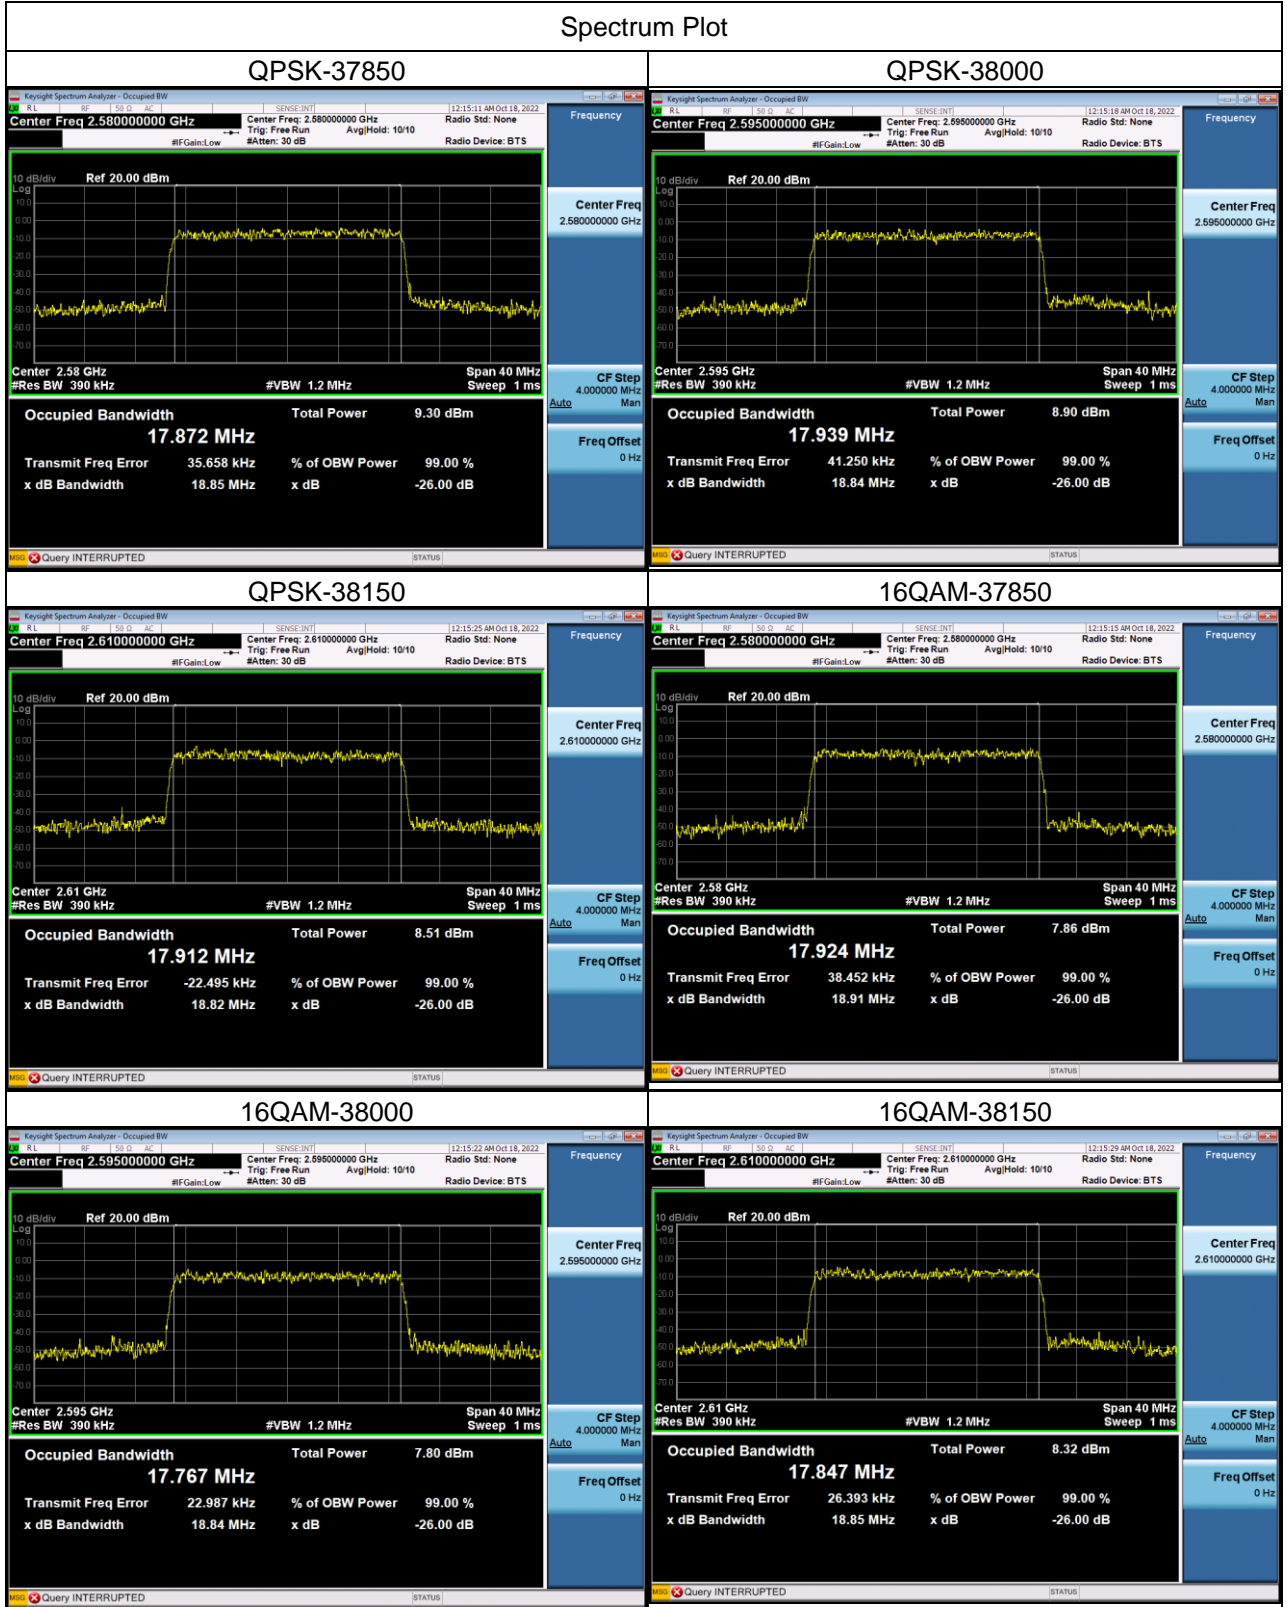

Spectrum Plot

Spectrum Plot

64QAM-37825

64QAM-38000

64QAM-38175

LTE Band 38_20M					
QPSK					
Channel	Frequency (MHz)	99% Occupied Bandwidth (MHz)	Channel	Frequency (MHz)	26dB Bandwidth (MHz)
37850	2580	17.872	37850	2580	18.85
38000	2595	17.939	38000	2595	18.84
38150	2610	17.912	38150	2610	18.82
16QAM					
Channel	Frequency (MHz)	99% Occupied Bandwidth (MHz)	Channel	Frequency (MHz)	26dB Bandwidth (MHz)
37850	2580	17.924	37850	2580	18.91
38000	2595	17.767	38000	2595	18.84
38150	2610	17.847	38150	2610	18.85
64QAM					
Channel	Frequency (MHz)	99% Occupied Bandwidth (MHz)	Channel	Frequency (MHz)	26dB Bandwidth (MHz)
37850	2580	17.976	37850	2580	18.85
38000	2595	17.902	38000	2595	18.82
38150	2610	17.854	38150	2610	18.76

Spectrum Plot

Spectrum Plot

64QAM-37850

64QAM-38000

64QAM-38150

LTE Band 41_5M					
QPSK					
Channel	Frequency (MHz)	99% Occupied Bandwidth (MHz)	Channel	Frequency (MHz)	26dB Bandwidth (MHz)
39675	2498.5	4.4728	39675	2498.5	4.809
40620	2593	4.4974	40620	2593	4.811
41565	2687.5	4.5064	41565	2687.5	4.870
16QAM					
Channel	Frequency (MHz)	99% Occupied Bandwidth (MHz)	Channel	Frequency (MHz)	26dB Bandwidth (MHz)
39675	2498.5	4.5016	39675	2498.5	4.876
40620	2593	4.5494	40620	2593	4.865
41565	2687.5	4.4839	41565	2687.5	4.932
Channel	Frequency (MHz)	99% Occupied Bandwidth (MHz)	Channel	Frequency (MHz)	26dB Bandwidth (MHz)
39675	2498.5	4.5020	39675	2498.5	4.808
40620	2593	4.5243	40620	2593	4.826
41565	2687.5	4.5374	41565	2687.5	4.804