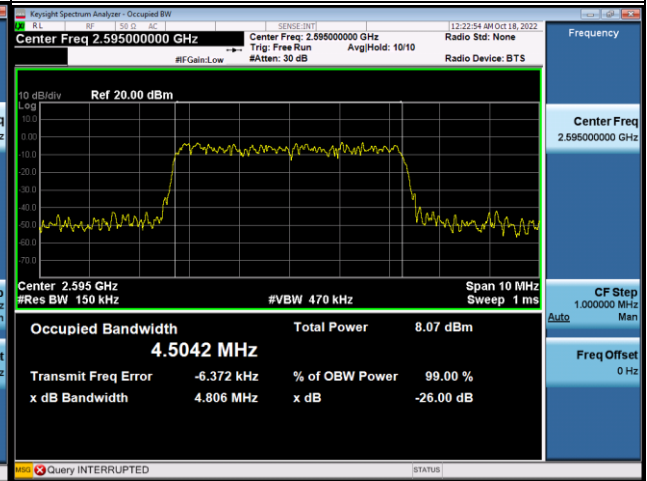

Spectrum Plot

Spectrum Plot

64QAM-37775

64QAM-38000

64QAM-38225

LTE Band 38_10M					
QPSK					
Channel	Frequency (MHz)	99% Occupied Bandwidth (MHz)	Channel	Frequency (MHz)	26dB Bandwidth (MHz)
37800	2575	8.9440	37800	2575	9.415
38000	2595	8.9276	38000	2595	9.417
38200	2615	9.4405	38200	2615	9.409
16QAM					
Channel	Frequency (MHz)	99% Occupied Bandwidth (MHz)	Channel	Frequency (MHz)	26dB Bandwidth (MHz)
37800	2575	8.9728	37800	2575	9.487
38000	2595	8.9057	38000	2595	9.462
38200	2615	8.9721	38200	2615	9.496
64QAM					
Channel	Frequency (MHz)	99% Occupied Bandwidth (MHz)	Channel	Frequency (MHz)	26dB Bandwidth (MHz)
37800	2575	8.9976	37800	2575	9.448
38000	2595	8.9715	38000	2595	9.420
38200	2615	8.9452	38200	2615	9.454