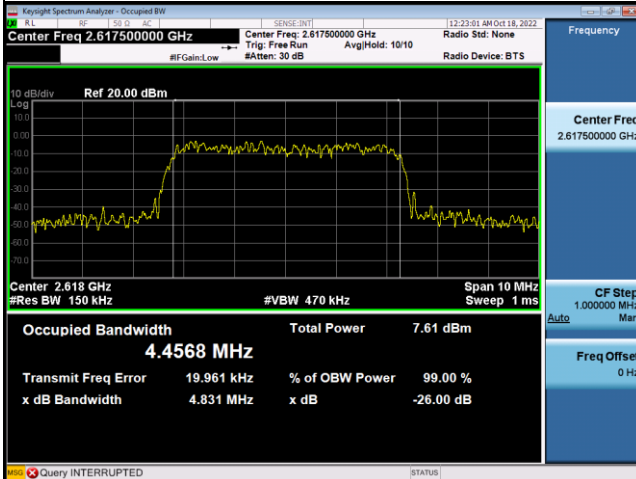

Spectrum Plot

Spectrum Plot

64QAM-23780

64QAM -23790

64QAM -23800

LTE Band 38_5M					
QPSK					
Channel	Frequency (MHz)	99% Occupied Bandwidth (MHz)	Channel	Frequency (MHz)	26dB Bandwidth (MHz)
37775	2572.5	4.5140	37775	2572.5	4.891
38000	2595	4.5116	38000	2595	4.792
38225	2617.5	4.5257	38225	2617.5	4.835
16QAM					
Channel	Frequency (MHz)	99% Occupied Bandwidth (MHz)	Channel	Frequency (MHz)	26dB Bandwidth (MHz)
37775	2572.5	4.5081	37775	2572.5	4.836
38000	2595	4.5188	38000	2595	4.809
38225	2617.5	4.5253	38225	2617.5	4.849
64QAM					
Channel	Frequency (MHz)	99% Occupied Bandwidth (MHz)	Channel	Frequency (MHz)	26dB Bandwidth (MHz)
37775	2572.5	4.5084	37775	2572.5	4.795
38000	2595	4.5042	38000	2595	4.806
38225	2617.5	4.4568	38225	2617.5	4.831

Spectrum Plot

Spectrum Plot

64QAM-37775

64QAM-38000

64QAM-38225

LTE Band 38_10M					
QPSK					
Channel	Frequency (MHz)	99% Occupied Bandwidth (MHz)	Channel	Frequency (MHz)	26dB Bandwidth (MHz)
37800	2575	8.9440	37800	2575	9.415
38000	2595	8.9276	38000	2595	9.417
38200	2615	9.4405	38200	2615	9.409
16QAM					
Channel	Frequency (MHz)	99% Occupied Bandwidth (MHz)	Channel	Frequency (MHz)	26dB Bandwidth (MHz)
37800	2575	8.9728	37800	2575	9.487
38000	2595	8.9057	38000	2595	9.462
38200	2615	8.9721	38200	2615	9.496
64QAM					
Channel	Frequency (MHz)	99% Occupied Bandwidth (MHz)	Channel	Frequency (MHz)	26dB Bandwidth (MHz)
37800	2575	8.9976	37800	2575	9.448
38000	2595	8.9715	38000	2595	9.420
38200	2615	8.9452	38200	2615	9.454