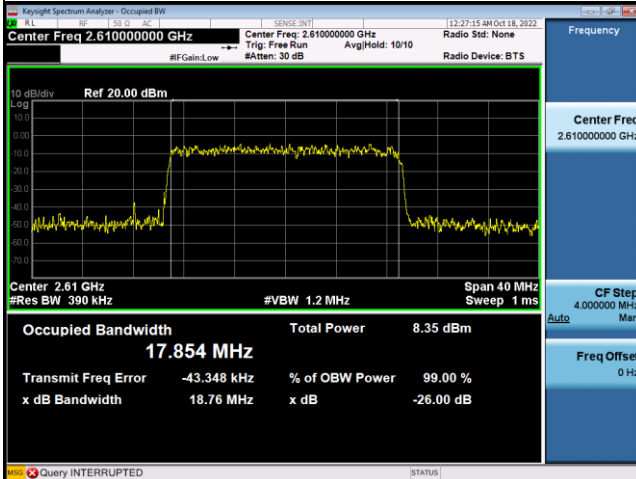

Spectrum Plot

Spectrum Plot

64QAM-37850

64QAM-38000

64QAM-38150

LTE Band 41_5M					
QPSK					
Channel	Frequency (MHz)	99% Occupied Bandwidth (MHz)	Channel	Frequency (MHz)	26dB Bandwidth (MHz)
39675	2498.5	4.4728	39675	2498.5	4.809
40620	2593	4.4974	40620	2593	4.811
41565	2687.5	4.5064	41565	2687.5	4.870
16QAM					
Channel	Frequency (MHz)	99% Occupied Bandwidth (MHz)	Channel	Frequency (MHz)	26dB Bandwidth (MHz)
39675	2498.5	4.5016	39675	2498.5	4.876
40620	2593	4.5494	40620	2593	4.865
41565	2687.5	4.4839	41565	2687.5	4.932
Channel	Frequency (MHz)	99% Occupied Bandwidth (MHz)	Channel	Frequency (MHz)	26dB Bandwidth (MHz)
39675	2498.5	4.5020	39675	2498.5	4.808
40620	2593	4.5243	40620	2593	4.826
41565	2687.5	4.5374	41565	2687.5	4.804