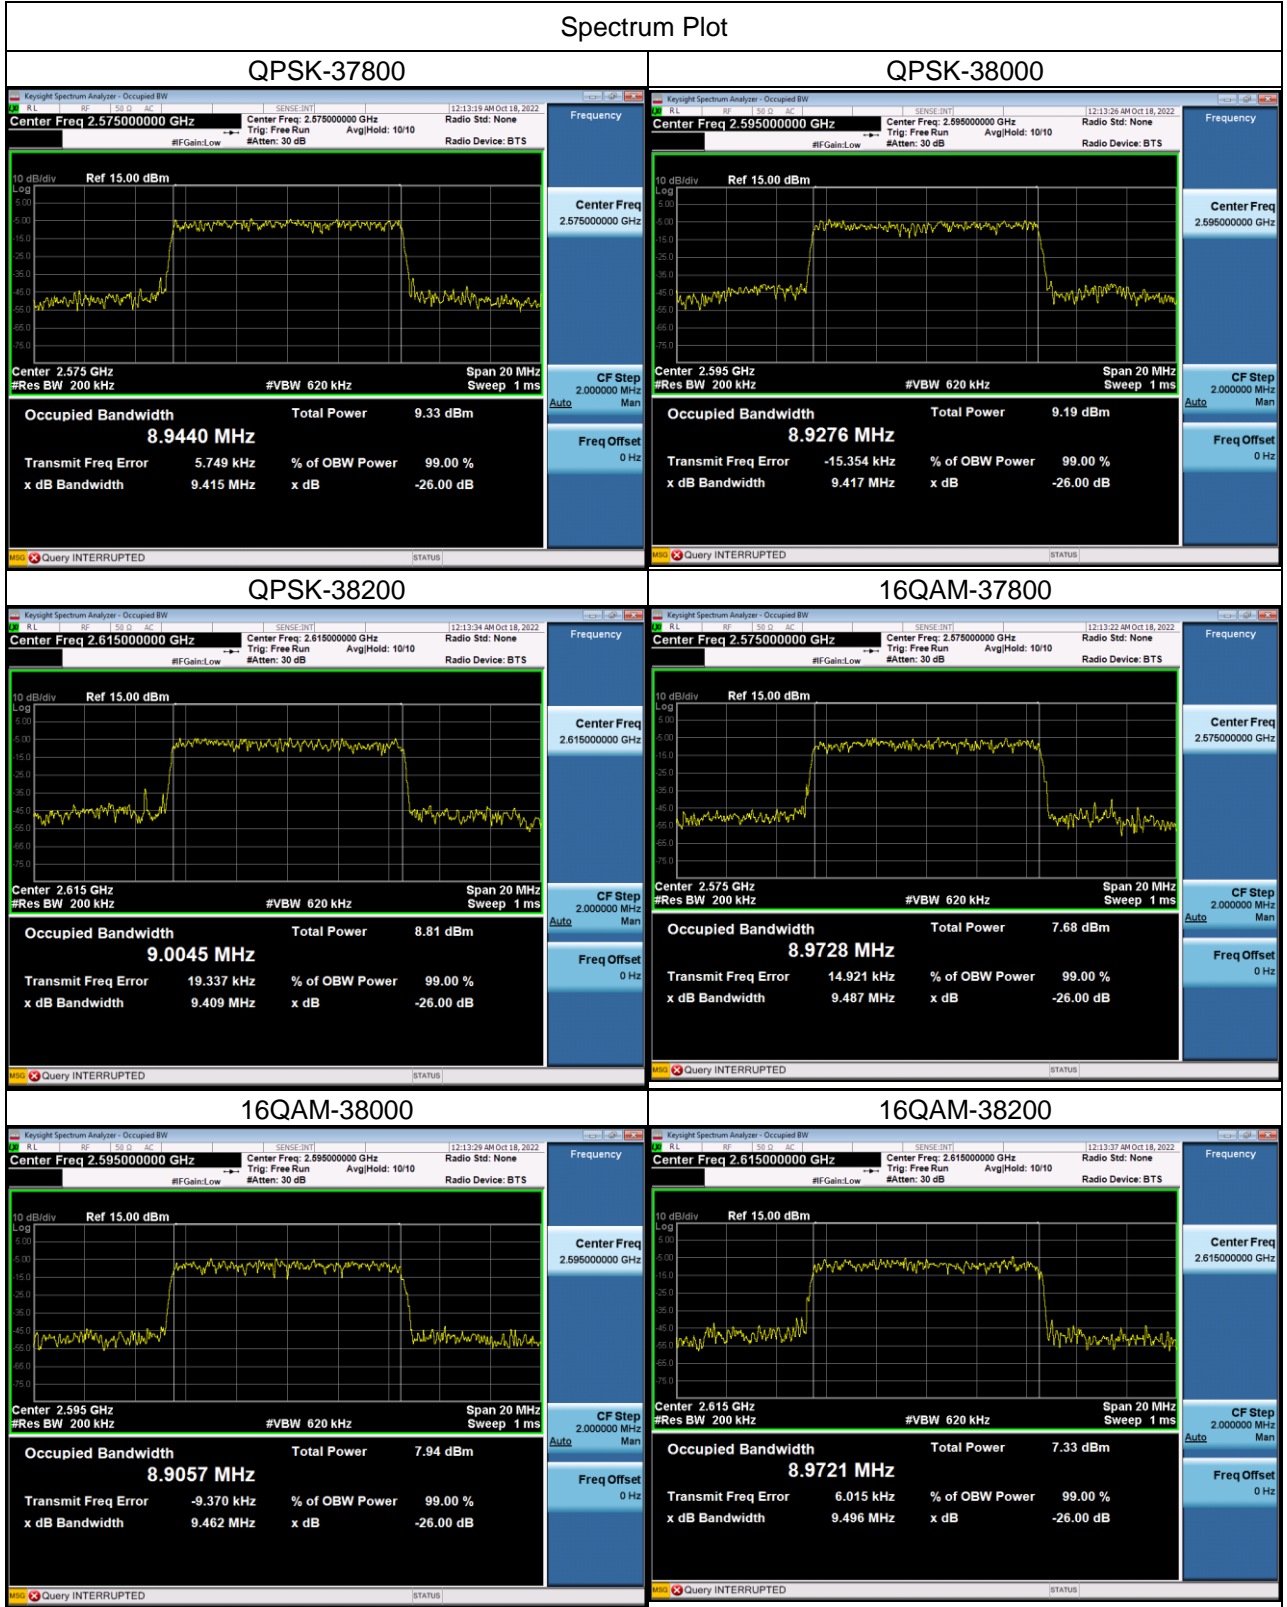

Spectrum Plot