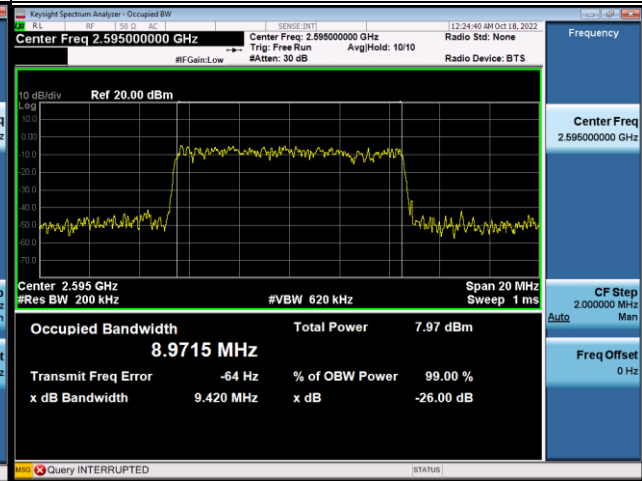

Spectrum Plot

Spectrum Plot

64QAM-37800

64QAM-38000

64QAM-38200

LTE Band 38_15M					
QPSK					
Channel	Frequency (MHz)	99% Occupied Bandwidth (MHz)	Channel	Frequency (MHz)	26dB Bandwidth (MHz)
37825	2577.5	13.433	37825	2577.5	14.16
38000	2595	13.410	38000	2595	14.16
38175	2612.5	13.492	38175	2612.5	14.13
16QAM					
Channel	Frequency (MHz)	99% Occupied Bandwidth (MHz)	Channel	Frequency (MHz)	26dB Bandwidth (MHz)
37825	2577.5	13.406	37825	2577.5	14.14
38000	2595	13.469	38000	2595	14.14
38175	2612.5	13.416	38175	2612.5	14.10
64QAM					
Channel	Frequency (MHz)	99% Occupied Bandwidth (MHz)	Channel	Frequency (MHz)	26dB Bandwidth (MHz)
37825	2577.5	13.422	37825	2577.5	14.04
38000	2595	13.417	38000	2595	14.17
38175	2612.5	13.409	38175	2612.5	14.13