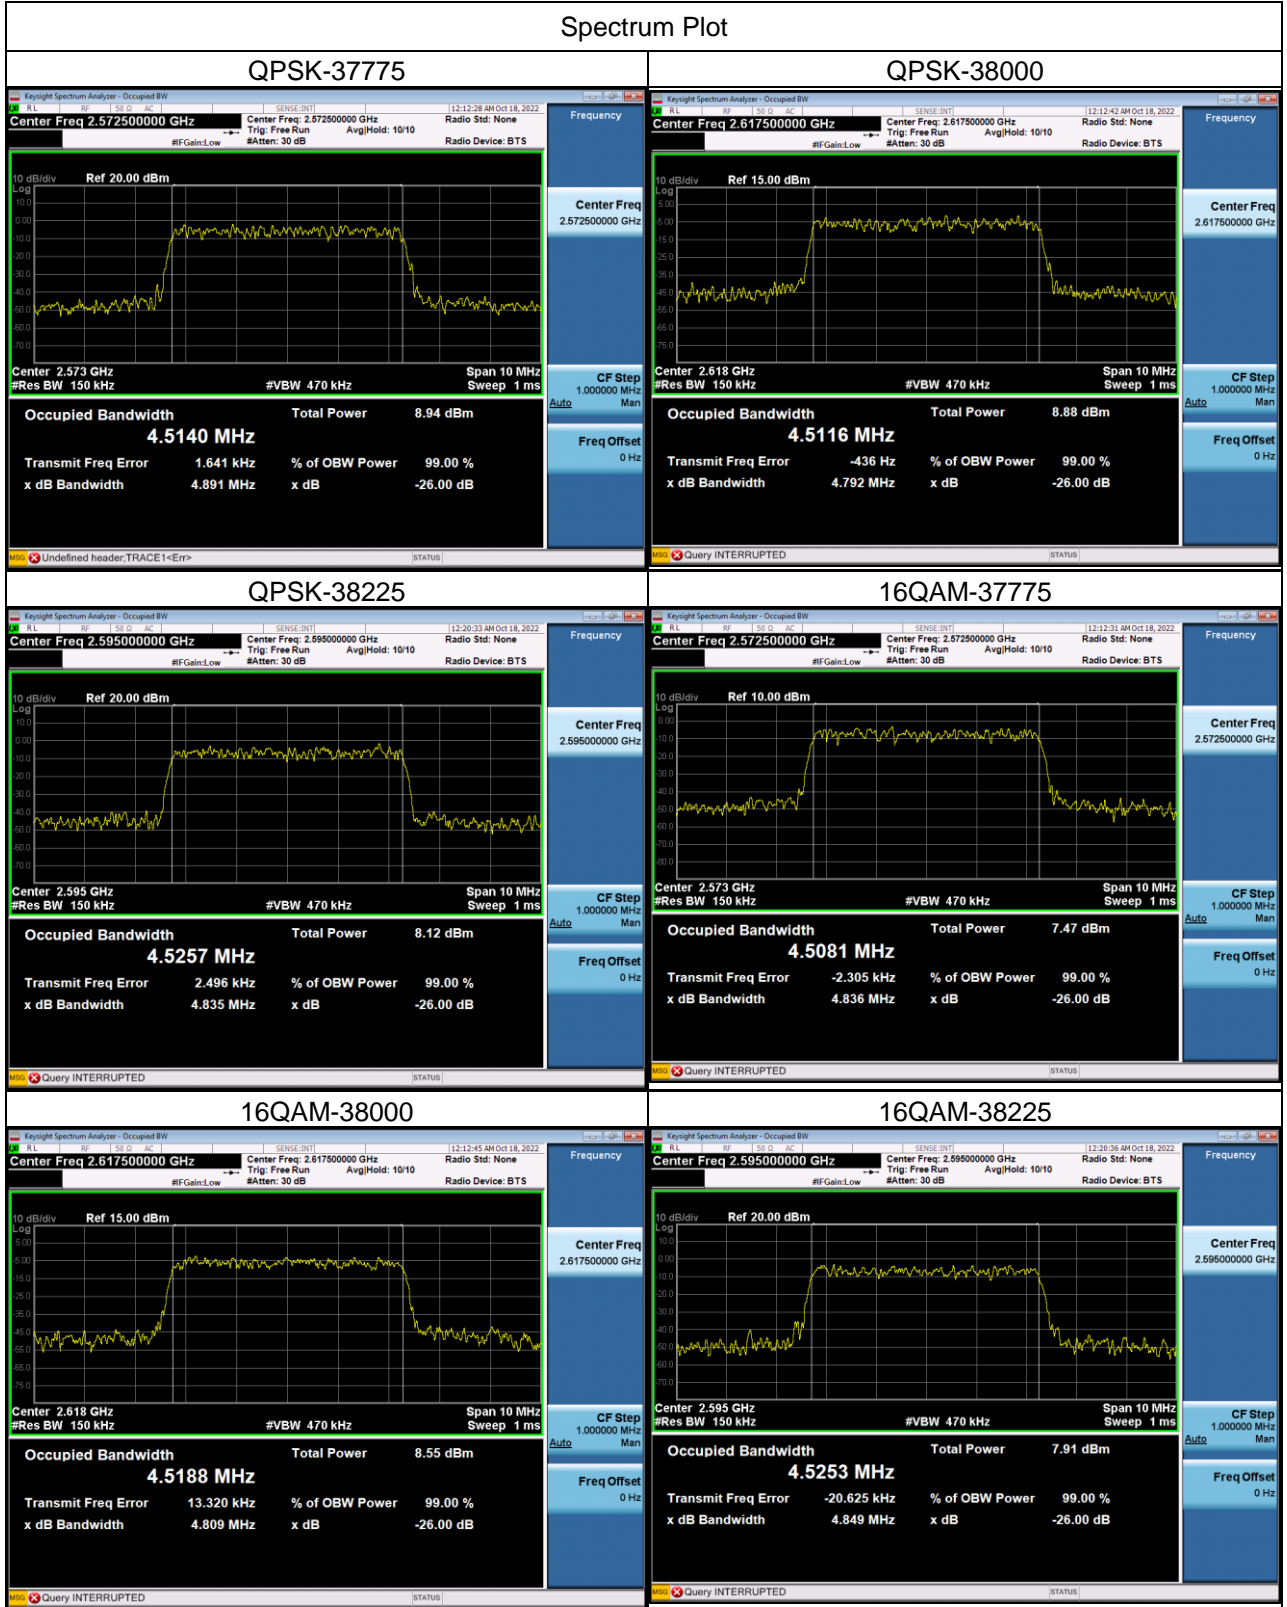

Spectrum Plot

Spectrum Plot

64QAM-23780

64QAM -23790

64QAM -23800

LTE Band 38_5M					
QPSK					
Channel	Frequency (MHz)	99% Occupied Bandwidth (MHz)	Channel	Frequency (MHz)	26dB Bandwidth (MHz)
37775	2572.5	4.5140	37775	2572.5	4.891
38000	2595	4.5116	38000	2595	4.792
38225	2617.5	4.5257	38225	2617.5	4.835
16QAM					
Channel	Frequency (MHz)	99% Occupied Bandwidth (MHz)	Channel	Frequency (MHz)	26dB Bandwidth (MHz)
37775	2572.5	4.5081	37775	2572.5	4.836
38000	2595	4.5188	38000	2595	4.809
38225	2617.5	4.5253	38225	2617.5	4.849
64QAM					
Channel	Frequency (MHz)	99% Occupied Bandwidth (MHz)	Channel	Frequency (MHz)	26dB Bandwidth (MHz)
37775	2572.5	4.5084	37775	2572.5	4.795
38000	2595	4.5042	38000	2595	4.806
38225	2617.5	4.4568	38225	2617.5	4.831

Spectrum Plot

Spectrum Plot

64QAM-37775

64QAM-38000

64QAM-38225

LTE Band 38_10M					
QPSK					
Channel	Frequency (MHz)	99% Occupied Bandwidth (MHz)	Channel	Frequency (MHz)	26dB Bandwidth (MHz)
37800	2575	8.9440	37800	2575	9.415
38000	2595	8.9276	38000	2595	9.417
38200	2615	9.4405	38200	2615	9.409
16QAM					
Channel	Frequency (MHz)	99% Occupied Bandwidth (MHz)	Channel	Frequency (MHz)	26dB Bandwidth (MHz)
37800	2575	8.9728	37800	2575	9.487
38000	2595	8.9057	38000	2595	9.462
38200	2615	8.9721	38200	2615	9.496
64QAM					
Channel	Frequency (MHz)	99% Occupied Bandwidth (MHz)	Channel	Frequency (MHz)	26dB Bandwidth (MHz)
37800	2575	8.9976	37800	2575	9.448
38000	2595	8.9715	38000	2595	9.420
38200	2615	8.9452	38200	2615	9.454