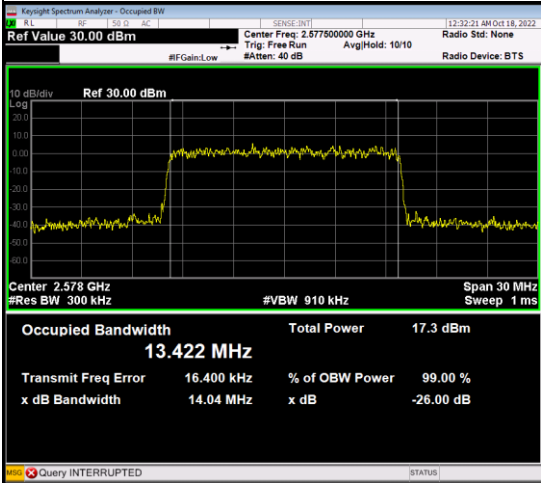

Spectrum Plot

64QAM-37825