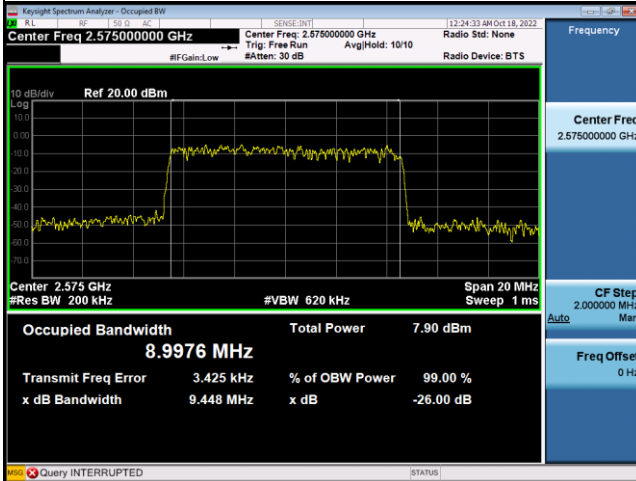

Spectrum Plot

64QAM-37800