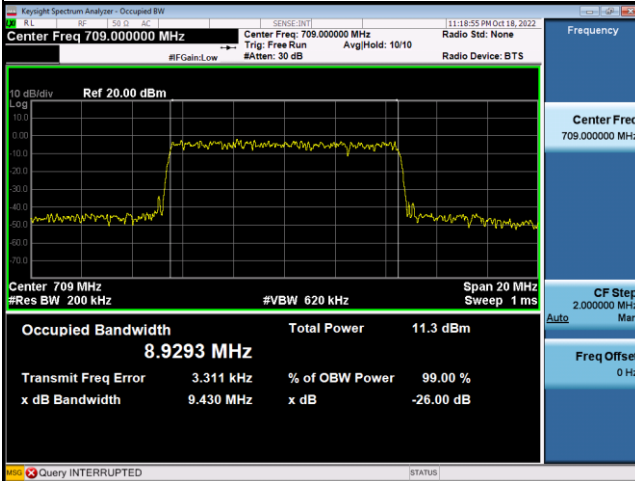

Spectrum Plot

Spectrum Plot

64QAM-23780

64QAM -23790

64QAM -23800

LTE Band 38_5M					
QPSK					
Channel	Frequency (MHz)	99% Occupied Bandwidth (MHz)	Channel	Frequency (MHz)	26dB Bandwidth (MHz)
37775	2572.5	4.5140	37775	2572.5	4.891
38000	2595	4.5116	38000	2595	4.792
38225	2617.5	4.5257	38225	2617.5	4.835
16QAM					
Channel	Frequency (MHz)	99% Occupied Bandwidth (MHz)	Channel	Frequency (MHz)	26dB Bandwidth (MHz)
37775	2572.5	4.5081	37775	2572.5	4.836
38000	2595	4.5188	38000	2595	4.809
38225	2617.5	4.5253	38225	2617.5	4.849
64QAM					
Channel	Frequency (MHz)	99% Occupied Bandwidth (MHz)	Channel	Frequency (MHz)	26dB Bandwidth (MHz)
37775	2572.5	4.5084	37775	2572.5	4.795
38000	2595	4.5042	38000	2595	4.806
38225	2617.5	4.4568	38225	2617.5	4.831

Spectrum Plot

Spectrum Plot

64QAM-37775

64QAM-38000

64QAM-38225

LTE Band 38_10M					
QPSK					
Channel	Frequency (MHz)	99% Occupied Bandwidth (MHz)	Channel	Frequency (MHz)	26dB Bandwidth (MHz)
37800	2575	8.9440	37800	2575	9.415
38000	2595	8.9276	38000	2595	9.417
38200	2615	9.4405	38200	2615	9.409
16QAM					
Channel	Frequency (MHz)	99% Occupied Bandwidth (MHz)	Channel	Frequency (MHz)	26dB Bandwidth (MHz)
37800	2575	8.9728	37800	2575	9.487
38000	2595	8.9057	38000	2595	9.462
38200	2615	8.9721	38200	2615	9.496
64QAM					
Channel	Frequency (MHz)	99% Occupied Bandwidth (MHz)	Channel	Frequency (MHz)	26dB Bandwidth (MHz)
37800	2575	8.9976	37800	2575	9.448
38000	2595	8.9715	38000	2595	9.420
38200	2615	8.9452	38200	2615	9.454