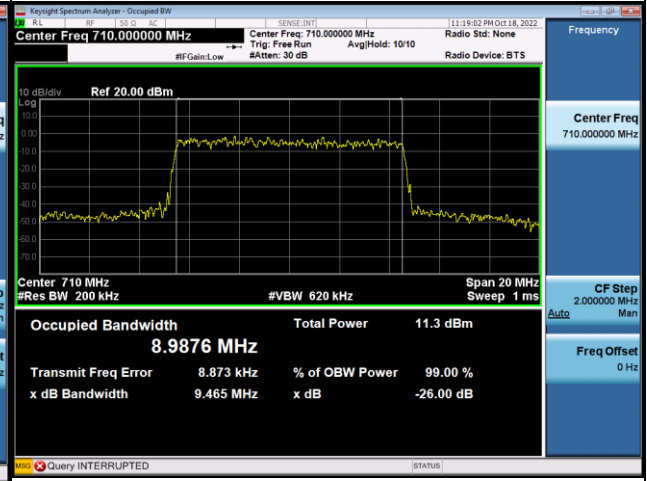

Spectrum Plot

Spectrum Plot

64QAM-23780

64QAM -23790

64QAM -23800

LTE Band 38_5M					
QPSK					
Channel	Frequency (MHz)	99% Occupied Bandwidth (MHz)	Channel	Frequency (MHz)	26dB Bandwidth (MHz)
37775	2572.5	4.5140	37775	2572.5	4.891
38000	2595	4.5116	38000	2595	4.792
38225	2617.5	4.5257	38225	2617.5	4.835
16QAM					
Channel	Frequency (MHz)	99% Occupied Bandwidth (MHz)	Channel	Frequency (MHz)	26dB Bandwidth (MHz)
37775	2572.5	4.5081	37775	2572.5	4.836
38000	2595	4.5188	38000	2595	4.809
38225	2617.5	4.5253	38225	2617.5	4.849
64QAM					
Channel	Frequency (MHz)	99% Occupied Bandwidth (MHz)	Channel	Frequency (MHz)	26dB Bandwidth (MHz)
37775	2572.5	4.5084	37775	2572.5	4.795
38000	2595	4.5042	38000	2595	4.806
38225	2617.5	4.4568	38225	2617.5	4.831

Spectrum Plot

Spectrum Plot

64QAM-37775

64QAM-38000

64QAM-38225

LTE Band 38_10M					
QPSK					
Channel	Frequency (MHz)	99% Occupied Bandwidth (MHz)	Channel	Frequency (MHz)	26dB Bandwidth (MHz)
37800	2575	8.9440	37800	2575	9.415
38000	2595	8.9276	38000	2595	9.417
38200	2615	9.4405	38200	2615	9.409
16QAM					
Channel	Frequency (MHz)	99% Occupied Bandwidth (MHz)	Channel	Frequency (MHz)	26dB Bandwidth (MHz)
37800	2575	8.9728	37800	2575	9.487
38000	2595	8.9057	38000	2595	9.462
38200	2615	8.9721	38200	2615	9.496
64QAM					
Channel	Frequency (MHz)	99% Occupied Bandwidth (MHz)	Channel	Frequency (MHz)	26dB Bandwidth (MHz)
37800	2575	8.9976	37800	2575	9.448
38000	2595	8.9715	38000	2595	9.420
38200	2615	8.9452	38200	2615	9.454