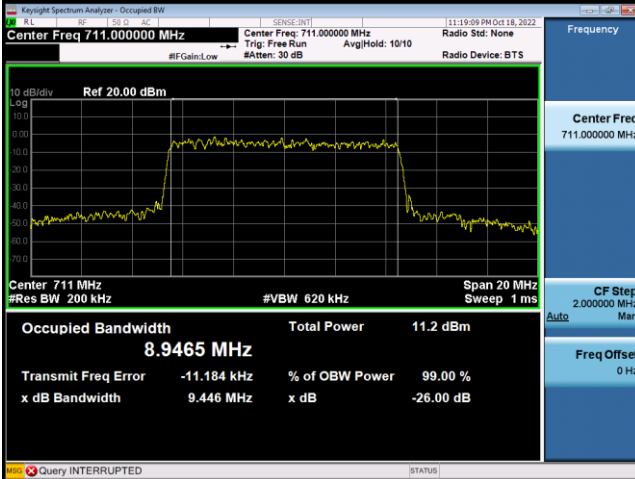

Spectrum Plot

Spectrum Plot

64QAM-23780

64QAM -23790

64QAM -23800

LTE Band 38_5M					
QPSK					
Channel	Frequency (MHz)	99% Occupied Bandwidth (MHz)	Channel	Frequency (MHz)	26dB Bandwidth (MHz)
37775	2572.5	4.5140	37775	2572.5	4.891
38000	2595	4.5116	38000	2595	4.792
38225	2617.5	4.5257	38225	2617.5	4.835
16QAM					
Channel	Frequency (MHz)	99% Occupied Bandwidth (MHz)	Channel	Frequency (MHz)	26dB Bandwidth (MHz)
37775	2572.5	4.5081	37775	2572.5	4.836
38000	2595	4.5188	38000	2595	4.809
38225	2617.5	4.5253	38225	2617.5	4.849
64QAM					
Channel	Frequency (MHz)	99% Occupied Bandwidth (MHz)	Channel	Frequency (MHz)	26dB Bandwidth (MHz)
37775	2572.5	4.5084	37775	2572.5	4.795
38000	2595	4.5042	38000	2595	4.806
38225	2617.5	4.4568	38225	2617.5	4.831

Spectrum Plot

Spectrum Plot

64QAM-37775

64QAM-38000

64QAM-38225

LTE Band 38_10M					
QPSK					
Channel	Frequency (MHz)	99% Occupied Bandwidth (MHz)	Channel	Frequency (MHz)	26dB Bandwidth (MHz)
37800	2575	8.9440	37800	2575	9.415
38000	2595	8.9276	38000	2595	9.417
38200	2615	9.4405	38200	2615	9.409
16QAM					
Channel	Frequency (MHz)	99% Occupied Bandwidth (MHz)	Channel	Frequency (MHz)	26dB Bandwidth (MHz)
37800	2575	8.9728	37800	2575	9.487
38000	2595	8.9057	38000	2595	9.462
38200	2615	8.9721	38200	2615	9.496
64QAM					
Channel	Frequency (MHz)	99% Occupied Bandwidth (MHz)	Channel	Frequency (MHz)	26dB Bandwidth (MHz)
37800	2575	8.9976	37800	2575	9.448
38000	2595	8.9715	38000	2595	9.420
38200	2615	8.9452	38200	2615	9.454