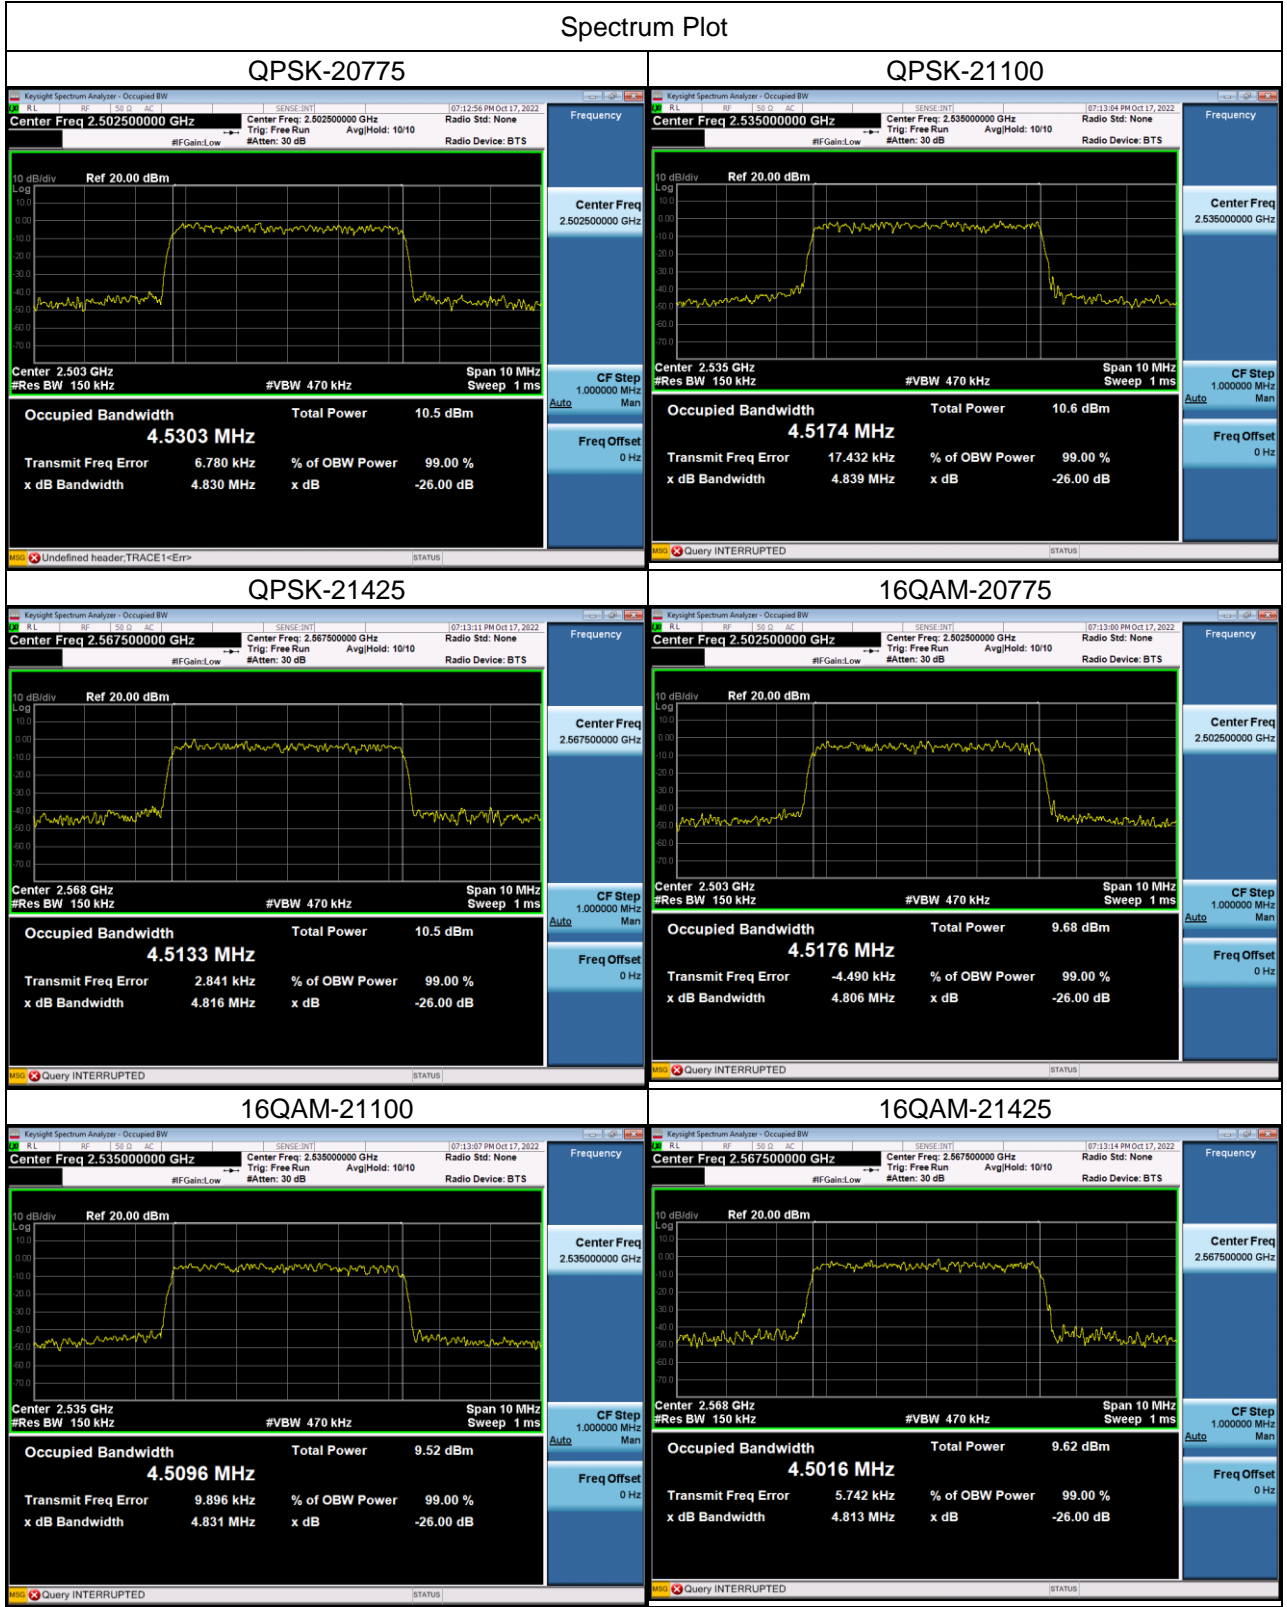

Spectrum Plot

Spectrum Plot

64QAM-20775

64QAM-21100

64QAM-21425

LTE Band 7_10M					
QPSK					
Channel	Frequency (MHz)	99% Occupied Bandwidth (MHz)	Channel	Frequency (MHz)	26dB Bandwidth (MHz)
20800	2505	8.8844	20800	2505	9.422
21100	2535	8.9420	21100	2535	9.424
21400	2565	8.9821	21400	2565	9.471
16QAM					
Channel	Frequency (MHz)	99% Occupied Bandwidth (MHz)	Channel	Frequency (MHz)	26dB Bandwidth (MHz)
20800	2505	8.9677	20800	2505	9.452
21100	2535	8.9590	21100	2535	9.486
21400	2565	8.9643	21400	2565	9.433
64QAM					
Channel	Frequency (MHz)	99% Occupied Bandwidth (MHz)	Channel	Frequency (MHz)	26dB Bandwidth (MHz)
20800	2505	8.9240	20800	2505	9.417
21100	2535	8.9739	21100	2535	9.503
21400	2565	8.9824	21400	2565	9.495

Spectrum Plot

Spectrum Plot

64QAM-20800

64QAM-21100

64QAM-21400

LTE Band 7_15M					
QPSK					
Channel	Frequency (MHz)	99% Occupied Bandwidth (MHz)	Channel	Frequency (MHz)	26dB Bandwidth (MHz)
20825	2507.5	13.499	20825	2507.5	14.18
21100	2535	13.431	21100	2535	14.17
21375	2562.5	13.507	21375	2562.5	14.13
16QAM					
Channel	Frequency (MHz)	99% Occupied Bandwidth (MHz)	Channel	Frequency (MHz)	26dB Bandwidth (MHz)
20825	2507.5	13.378	20825	2507.5	14.21
21100	2535	13.456	21100	2535	14.16
21375	2562.5	13.475	21375	2562.5	14.20
64QAM					
Channel	Frequency (MHz)	99% Occupied Bandwidth (MHz)	Channel	Frequency (MHz)	26dB Bandwidth (MHz)
20825	2507.5	13.421	20825	2507.5	14.17
21100	2535	13.475	21100	2535	14.17
21375	2562.5	13.460	21375	2562.5	14.13