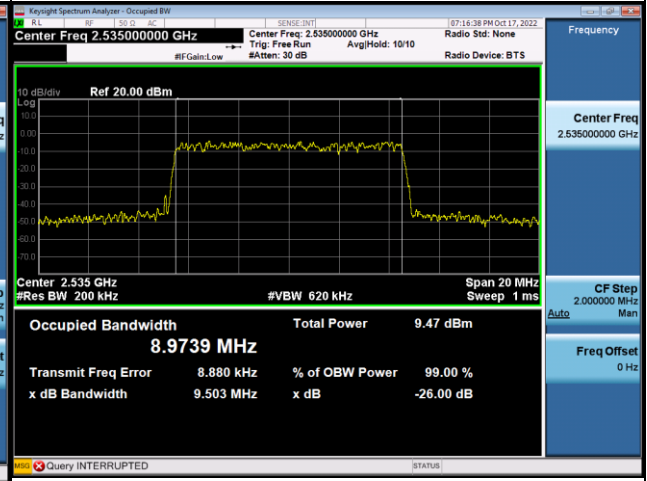

Spectrum Plot

Spectrum Plot

64QAM-20800

64QAM-21100

64QAM-21400

LTE Band 7_15M					
QPSK					
Channel	Frequency (MHz)	99% Occupied Bandwidth (MHz)	Channel	Frequency (MHz)	26dB Bandwidth (MHz)
20825	2507.5	13.499	20825	2507.5	14.18
21100	2535	13.431	21100	2535	14.17
21375	2562.5	13.507	21375	2562.5	14.13
16QAM					
Channel	Frequency (MHz)	99% Occupied Bandwidth (MHz)	Channel	Frequency (MHz)	26dB Bandwidth (MHz)
20825	2507.5	13.378	20825	2507.5	14.21
21100	2535	13.456	21100	2535	14.16
21375	2562.5	13.475	21375	2562.5	14.20
64QAM					
Channel	Frequency (MHz)	99% Occupied Bandwidth (MHz)	Channel	Frequency (MHz)	26dB Bandwidth (MHz)
20825	2507.5	13.421	20825	2507.5	14.17
21100	2535	13.475	21100	2535	14.17
21375	2562.5	13.460	21375	2562.5	14.13

Spectrum Plot

Spectrum Plot

64QAM-20825

64QAM-21100

64QAM-21375

LTE Band 7_20M					
QPSK					
Channel	Frequency (MHz)	99% Occupied Bandwidth (MHz)	Channel	Frequency (MHz)	26dB Bandwidth (MHz)
20850	2510	17.863	20850	2510	18.80
21100	2535	17.993	21100	2535	18.89
21350	2560	17.954	21350	2560	18.86
16QAM					
Channel	Frequency (MHz)	99% Occupied Bandwidth (MHz)	Channel	Frequency (MHz)	26dB Bandwidth (MHz)
20850	2510	17.907	20850	2510	18.88
21100	2535	17.851	21100	2535	18.86
21350	2560	17.906	21350	2560	18.81
64QAM					
Channel	Frequency (MHz)	99% Occupied Bandwidth (MHz)	Channel	Frequency (MHz)	26dB Bandwidth (MHz)
20850	2510	17.892	20850	2510	18.82
21100	2535	17.978	21100	2535	18.86
21350	2560	17.900	21350	2560	18.81