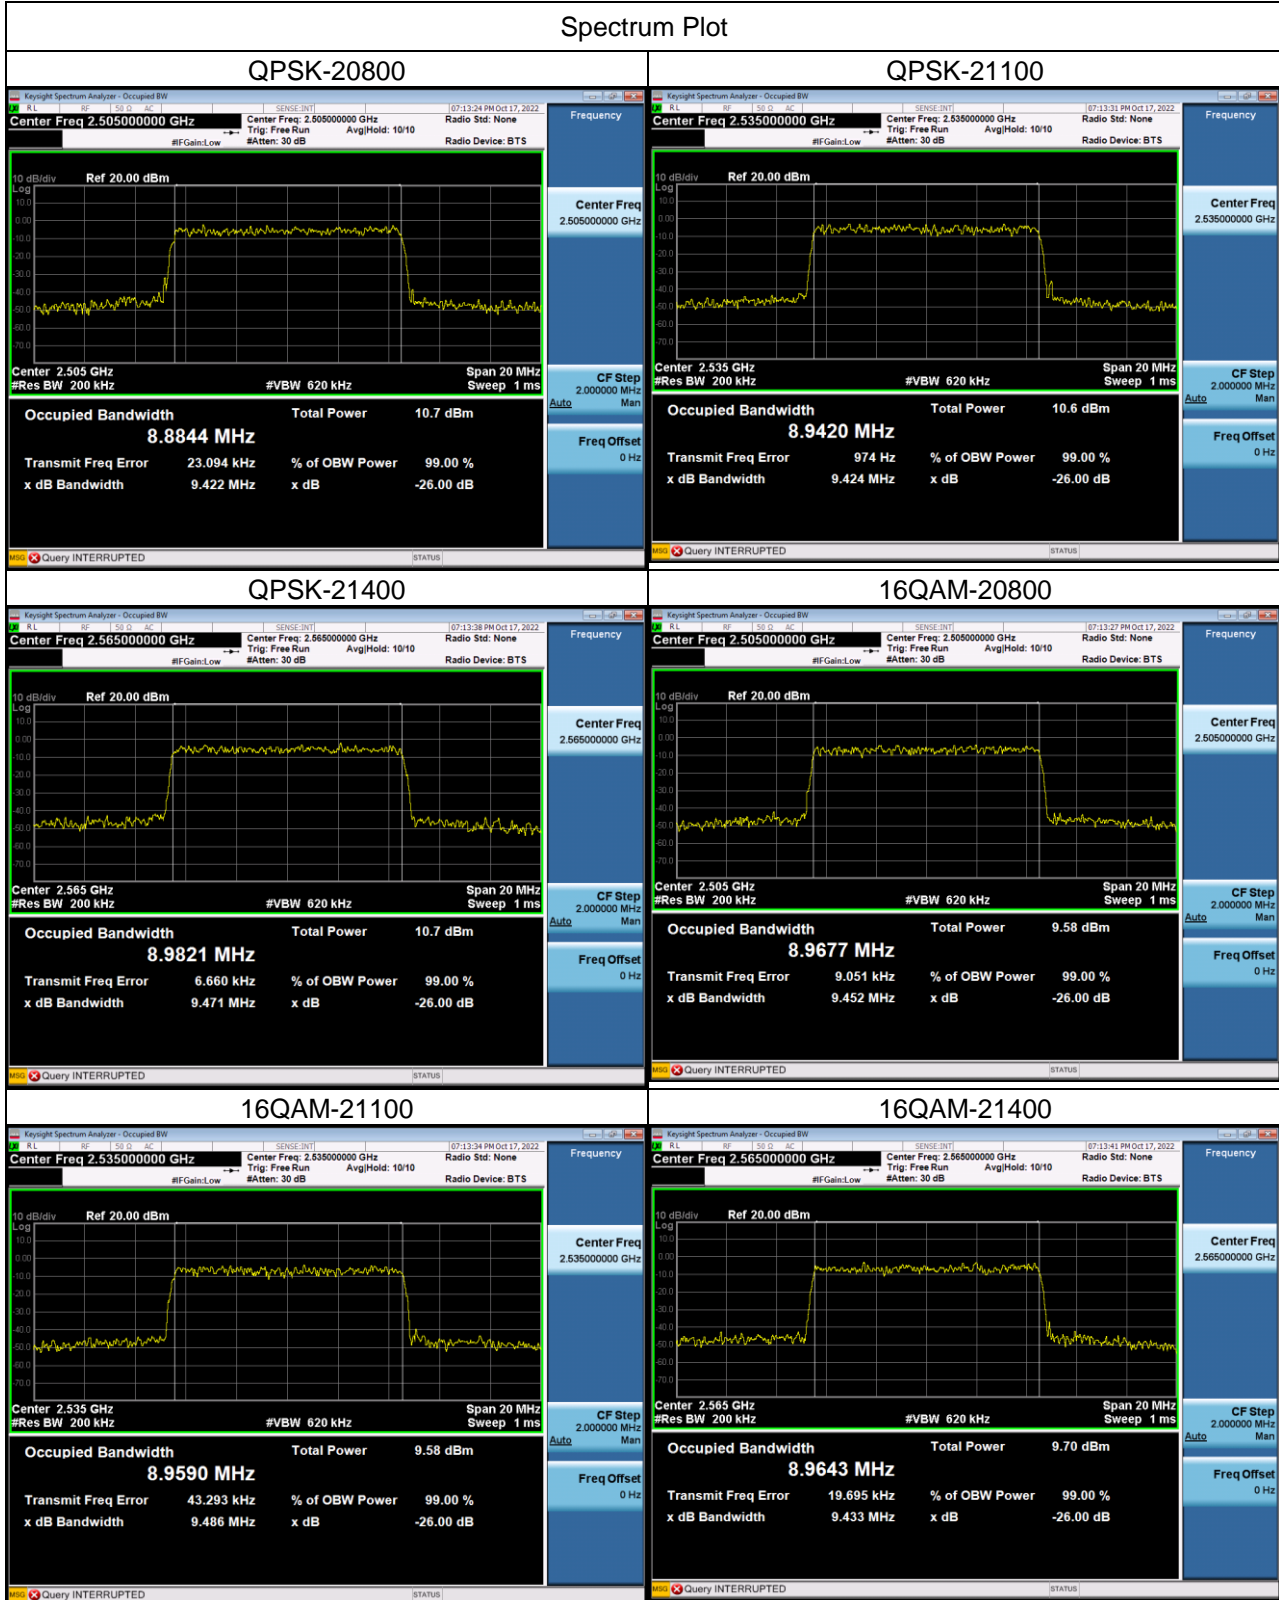

Spectrum Plot

Spectrum Plot

64QAM-20775

64QAM-21100

64QAM-21425

LTE Band 7_10M					
QPSK					
Channel	Frequency (MHz)	99% Occupied Bandwidth (MHz)	Channel	Frequency (MHz)	26dB Bandwidth (MHz)
20800	2505	8.8844	20800	2505	9.422
21100	2535	8.9420	21100	2535	9.424
21400	2565	8.9821	21400	2565	9.471
16QAM					
Channel	Frequency (MHz)	99% Occupied Bandwidth (MHz)	Channel	Frequency (MHz)	26dB Bandwidth (MHz)
20800	2505	8.9677	20800	2505	9.452
21100	2535	8.9590	21100	2535	9.486
21400	2565	8.9643	21400	2565	9.433
64QAM					
Channel	Frequency (MHz)	99% Occupied Bandwidth (MHz)	Channel	Frequency (MHz)	26dB Bandwidth (MHz)
20800	2505	8.9240	20800	2505	9.417
21100	2535	8.9739	21100	2535	9.503
21400	2565	8.9824	21400	2565	9.495

Spectrum Plot

Spectrum Plot

64QAM-20800

64QAM-21100

64QAM-21400

LTE Band 7_15M					
QPSK					
Channel	Frequency (MHz)	99% Occupied Bandwidth (MHz)	Channel	Frequency (MHz)	26dB Bandwidth (MHz)
20825	2507.5	13.499	20825	2507.5	14.18
21100	2535	13.431	21100	2535	14.17
21375	2562.5	13.507	21375	2562.5	14.13
16QAM					
Channel	Frequency (MHz)	99% Occupied Bandwidth (MHz)	Channel	Frequency (MHz)	26dB Bandwidth (MHz)
20825	2507.5	13.378	20825	2507.5	14.21
21100	2535	13.456	21100	2535	14.16
21375	2562.5	13.475	21375	2562.5	14.20
64QAM					
Channel	Frequency (MHz)	99% Occupied Bandwidth (MHz)	Channel	Frequency (MHz)	26dB Bandwidth (MHz)
20825	2507.5	13.421	20825	2507.5	14.17
21100	2535	13.475	21100	2535	14.17
21375	2562.5	13.460	21375	2562.5	14.13