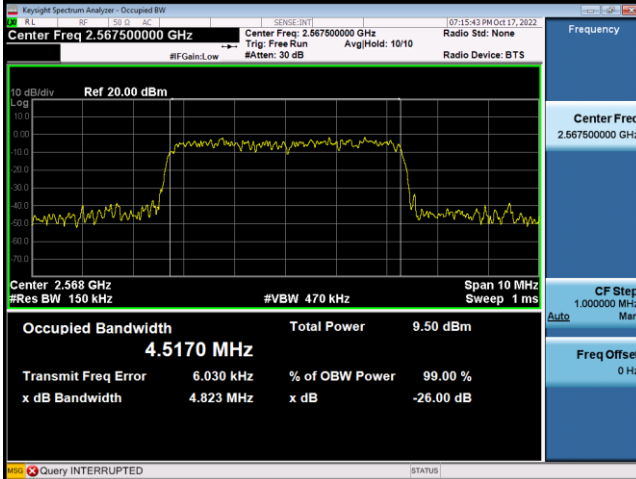

Spectrum Plot

Spectrum Plot

64QAM-20775

64QAM-21100

64QAM-21425

LTE Band 7_10M					
QPSK					
Channel	Frequency (MHz)	99% Occupied Bandwidth (MHz)	Channel	Frequency (MHz)	26dB Bandwidth (MHz)
20800	2505	8.8844	20800	2505	9.422
21100	2535	8.9420	21100	2535	9.424
21400	2565	8.9821	21400	2565	9.471
16QAM					
Channel	Frequency (MHz)	99% Occupied Bandwidth (MHz)	Channel	Frequency (MHz)	26dB Bandwidth (MHz)
20800	2505	8.9677	20800	2505	9.452
21100	2535	8.9590	21100	2535	9.486
21400	2565	8.9643	21400	2565	9.433
64QAM					
Channel	Frequency (MHz)	99% Occupied Bandwidth (MHz)	Channel	Frequency (MHz)	26dB Bandwidth (MHz)
20800	2505	8.9240	20800	2505	9.417
21100	2535	8.9739	21100	2535	9.503
21400	2565	8.9824	21400	2565	9.495

Spectrum Plot

Spectrum Plot

64QAM-20800

64QAM-21100

64QAM-21400

LTE Band 7_15M					
QPSK					
Channel	Frequency (MHz)	99% Occupied Bandwidth (MHz)	Channel	Frequency (MHz)	26dB Bandwidth (MHz)
20825	2507.5	13.499	20825	2507.5	14.18
21100	2535	13.431	21100	2535	14.17
21375	2562.5	13.507	21375	2562.5	14.13
16QAM					
Channel	Frequency (MHz)	99% Occupied Bandwidth (MHz)	Channel	Frequency (MHz)	26dB Bandwidth (MHz)
20825	2507.5	13.378	20825	2507.5	14.21
21100	2535	13.456	21100	2535	14.16
21375	2562.5	13.475	21375	2562.5	14.20
64QAM					
Channel	Frequency (MHz)	99% Occupied Bandwidth (MHz)	Channel	Frequency (MHz)	26dB Bandwidth (MHz)
20825	2507.5	13.421	20825	2507.5	14.17
21100	2535	13.475	21100	2535	14.17
21375	2562.5	13.460	21375	2562.5	14.13