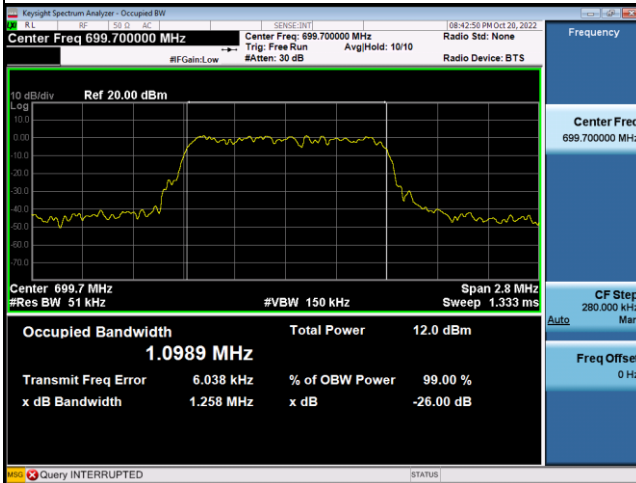

Spectrum Plot

QPSK-23017