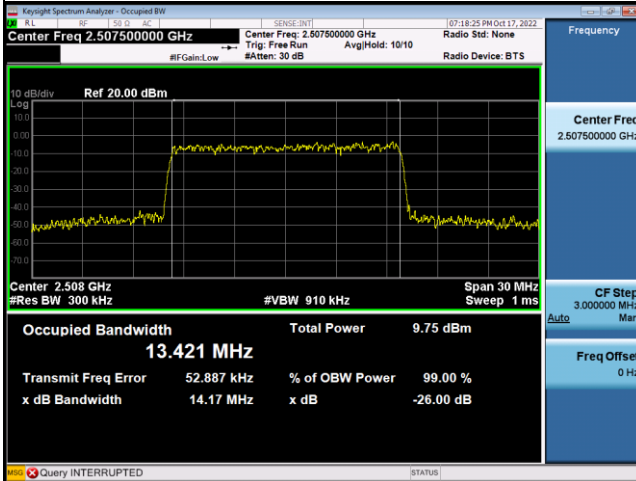

Spectrum Plot

Spectrum Plot

64QAM-20800

64QAM-21100

64QAM-21400

LTE Band 7_15M					
QPSK					
Channel	Frequency (MHz)	99% Occupied Bandwidth (MHz)	Channel	Frequency (MHz)	26dB Bandwidth (MHz)
20825	2507.5	13.499	20825	2507.5	14.18
21100	2535	13.431	21100	2535	14.17
21375	2562.5	13.507	21375	2562.5	14.13
16QAM					
Channel	Frequency (MHz)	99% Occupied Bandwidth (MHz)	Channel	Frequency (MHz)	26dB Bandwidth (MHz)
20825	2507.5	13.378	20825	2507.5	14.21
21100	2535	13.456	21100	2535	14.16
21375	2562.5	13.475	21375	2562.5	14.20
64QAM					
Channel	Frequency (MHz)	99% Occupied Bandwidth (MHz)	Channel	Frequency (MHz)	26dB Bandwidth (MHz)
20825	2507.5	13.421	20825	2507.5	14.17
21100	2535	13.475	21100	2535	14.17
21375	2562.5	13.460	21375	2562.5	14.13

Spectrum Plot

Spectrum Plot

64QAM-20825

64QAM-21100

64QAM-21375

LTE Band 7_20M					
QPSK					
Channel	Frequency (MHz)	99% Occupied Bandwidth (MHz)	Channel	Frequency (MHz)	26dB Bandwidth (MHz)
20850	2510	17.863	20850	2510	18.80
21100	2535	17.993	21100	2535	18.89
21350	2560	17.954	21350	2560	18.86
16QAM					
Channel	Frequency (MHz)	99% Occupied Bandwidth (MHz)	Channel	Frequency (MHz)	26dB Bandwidth (MHz)
20850	2510	17.907	20850	2510	18.88
21100	2535	17.851	21100	2535	18.86
21350	2560	17.906	21350	2560	18.81
64QAM					
Channel	Frequency (MHz)	99% Occupied Bandwidth (MHz)	Channel	Frequency (MHz)	26dB Bandwidth (MHz)
20850	2510	17.892	20850	2510	18.82
21100	2535	17.978	21100	2535	18.86
21350	2560	17.900	21350	2560	18.81