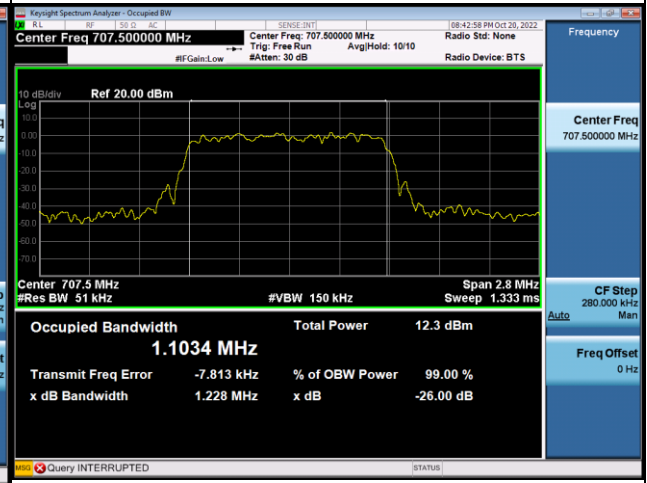

QPSK-23095