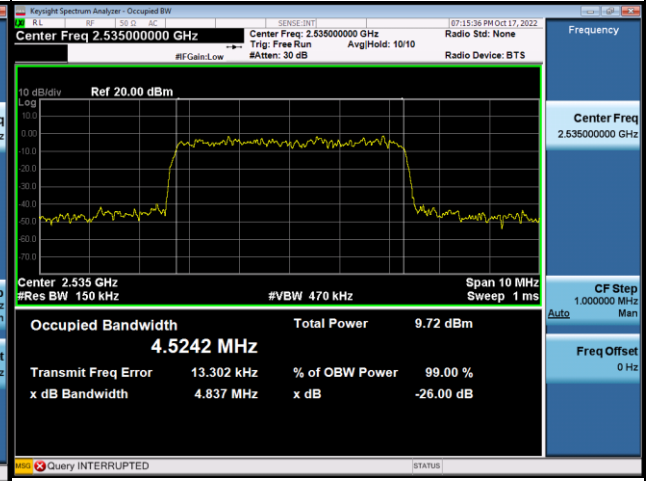

Spectrum Plot

Spectrum Plot

64QAM-20775

64QAM-21100

64QAM-21425

LTE Band 7_10M					
QPSK					
Channel	Frequency (MHz)	99% Occupied Bandwidth (MHz)	Channel	Frequency (MHz)	26dB Bandwidth (MHz)
20800	2505	8.8844	20800	2505	9.422
21100	2535	8.9420	21100	2535	9.424
21400	2565	8.9821	21400	2565	9.471
16QAM					
Channel	Frequency (MHz)	99% Occupied Bandwidth (MHz)	Channel	Frequency (MHz)	26dB Bandwidth (MHz)
20800	2505	8.9677	20800	2505	9.452
21100	2535	8.9590	21100	2535	9.486
21400	2565	8.9643	21400	2565	9.433
64QAM					
Channel	Frequency (MHz)	99% Occupied Bandwidth (MHz)	Channel	Frequency (MHz)	26dB Bandwidth (MHz)
20800	2505	8.9240	20800	2505	9.417
21100	2535	8.9739	21100	2535	9.503
21400	2565	8.9824	21400	2565	9.495

Spectrum Plot

Spectrum Plot

64QAM-20800

64QAM-21100

64QAM-21400

LTE Band 7_15M					
QPSK					
Channel	Frequency (MHz)	99% Occupied Bandwidth (MHz)	Channel	Frequency (MHz)	26dB Bandwidth (MHz)
20825	2507.5	13.499	20825	2507.5	14.18
21100	2535	13.431	21100	2535	14.17
21375	2562.5	13.507	21375	2562.5	14.13
16QAM					
Channel	Frequency (MHz)	99% Occupied Bandwidth (MHz)	Channel	Frequency (MHz)	26dB Bandwidth (MHz)
20825	2507.5	13.378	20825	2507.5	14.21
21100	2535	13.456	21100	2535	14.16
21375	2562.5	13.475	21375	2562.5	14.20
64QAM					
Channel	Frequency (MHz)	99% Occupied Bandwidth (MHz)	Channel	Frequency (MHz)	26dB Bandwidth (MHz)
20825	2507.5	13.421	20825	2507.5	14.17
21100	2535	13.475	21100	2535	14.17
21375	2562.5	13.460	21375	2562.5	14.13