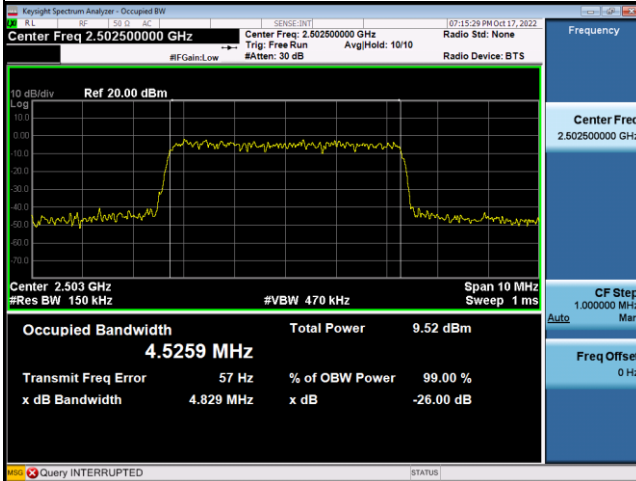

Spectrum Plot

Spectrum Plot

64QAM-20775

64QAM-21100

64QAM-21425

LTE Band 7_10M					
QPSK					
Channel	Frequency (MHz)	99% Occupied Bandwidth (MHz)	Channel	Frequency (MHz)	26dB Bandwidth (MHz)
20800	2505	8.8844	20800	2505	9.422
21100	2535	8.9420	21100	2535	9.424
21400	2565	8.9821	21400	2565	9.471
16QAM					
Channel	Frequency (MHz)	99% Occupied Bandwidth (MHz)	Channel	Frequency (MHz)	26dB Bandwidth (MHz)
20800	2505	8.9677	20800	2505	9.452
21100	2535	8.9590	21100	2535	9.486
21400	2565	8.9643	21400	2565	9.433
64QAM					
Channel	Frequency (MHz)	99% Occupied Bandwidth (MHz)	Channel	Frequency (MHz)	26dB Bandwidth (MHz)
20800	2505	8.9240	20800	2505	9.417
21100	2535	8.9739	21100	2535	9.503
21400	2565	8.9824	21400	2565	9.495

Spectrum Plot

Spectrum Plot

64QAM-20800

64QAM-21100

64QAM-21400

LTE Band 7_15M					
QPSK					
Channel	Frequency (MHz)	99% Occupied Bandwidth (MHz)	Channel	Frequency (MHz)	26dB Bandwidth (MHz)
20825	2507.5	13.499	20825	2507.5	14.18
21100	2535	13.431	21100	2535	14.17
21375	2562.5	13.507	21375	2562.5	14.13
16QAM					
Channel	Frequency (MHz)	99% Occupied Bandwidth (MHz)	Channel	Frequency (MHz)	26dB Bandwidth (MHz)
20825	2507.5	13.378	20825	2507.5	14.21
21100	2535	13.456	21100	2535	14.16
21375	2562.5	13.475	21375	2562.5	14.20
64QAM					
Channel	Frequency (MHz)	99% Occupied Bandwidth (MHz)	Channel	Frequency (MHz)	26dB Bandwidth (MHz)
20825	2507.5	13.421	20825	2507.5	14.17
21100	2535	13.475	21100	2535	14.17
21375	2562.5	13.460	21375	2562.5	14.13