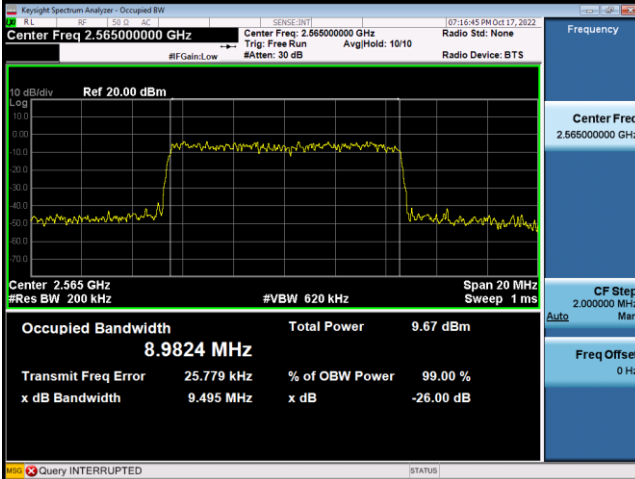

Spectrum Plot

Spectrum Plot

64QAM-20800

64QAM-21100

64QAM-21400

LTE Band 7_15M					
QPSK					
Channel	Frequency (MHz)	99% Occupied Bandwidth (MHz)	Channel	Frequency (MHz)	26dB Bandwidth (MHz)
20825	2507.5	13.499	20825	2507.5	14.18
21100	2535	13.431	21100	2535	14.17
21375	2562.5	13.507	21375	2562.5	14.13
16QAM					
Channel	Frequency (MHz)	99% Occupied Bandwidth (MHz)	Channel	Frequency (MHz)	26dB Bandwidth (MHz)
20825	2507.5	13.378	20825	2507.5	14.21
21100	2535	13.456	21100	2535	14.16
21375	2562.5	13.475	21375	2562.5	14.20
64QAM					
Channel	Frequency (MHz)	99% Occupied Bandwidth (MHz)	Channel	Frequency (MHz)	26dB Bandwidth (MHz)
20825	2507.5	13.421	20825	2507.5	14.17
21100	2535	13.475	21100	2535	14.17
21375	2562.5	13.460	21375	2562.5	14.13

Spectrum Plot

Spectrum Plot

64QAM-20825

64QAM-21100

64QAM-21375

LTE Band 7_20M					
QPSK					
Channel	Frequency (MHz)	99% Occupied Bandwidth (MHz)	Channel	Frequency (MHz)	26dB Bandwidth (MHz)
20850	2510	17.863	20850	2510	18.80
21100	2535	17.993	21100	2535	18.89
21350	2560	17.954	21350	2560	18.86
16QAM					
Channel	Frequency (MHz)	99% Occupied Bandwidth (MHz)	Channel	Frequency (MHz)	26dB Bandwidth (MHz)
20850	2510	17.907	20850	2510	18.88
21100	2535	17.851	21100	2535	18.86
21350	2560	17.906	21350	2560	18.81
64QAM					
Channel	Frequency (MHz)	99% Occupied Bandwidth (MHz)	Channel	Frequency (MHz)	26dB Bandwidth (MHz)
20850	2510	17.892	20850	2510	18.82
21100	2535	17.978	21100	2535	18.86
21350	2560	17.900	21350	2560	18.81