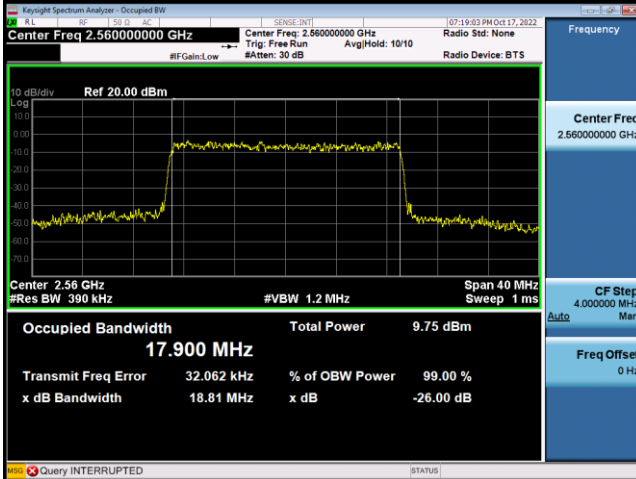

Spectrum Plot

Spectrum Plot

64QAM-20850

64QAM-21100

64QAM-21350

LTE Band 12_1.4M					
QPSK					
Channel	Frequency (MHz)	99% Occupied Bandwidth (MHz)	Channel	Frequency (MHz)	26dB Bandwidth (MHz)
23017	699.7	1.0989	23017	699.7	1.258
23095	707.5	1.1034	23095	707.5	1.228
23173	715.3	1.1018	23173	715.3	1.232
16QAM					
Channel	Frequency (MHz)	99% Occupied Bandwidth (MHz)	Channel	Frequency (MHz)	26dB Bandwidth (MHz)
23017	699.7	1.1102	23017	699.7	1.248
23095	707.5	1.0921	23095	707.5	1.215
23173	715.3	1.0988	23173	715.3	1.197
64QAM					
Channel	Frequency (MHz)	99% Occupied Bandwidth (MHz)	Channel	Frequency (MHz)	26dB Bandwidth (MHz)
23017	699.7	1.1118	23017	699.7	1.216
23095	707.5	1.0916	23095	707.5	1.226
23173	715.3	1.1070	23173	715.3	1.228