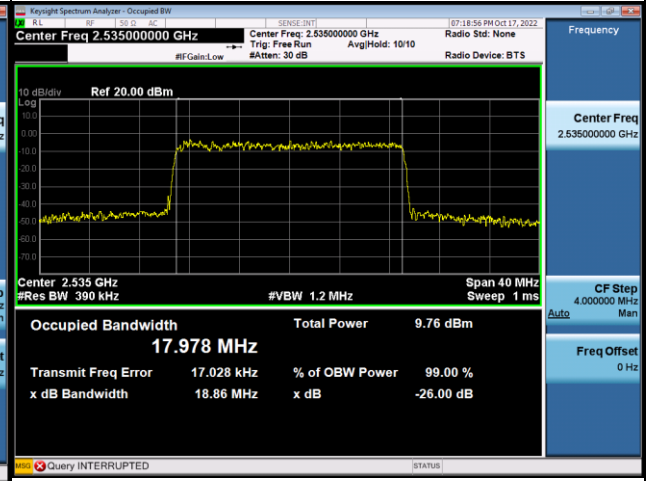

Spectrum Plot

Spectrum Plot

64QAM-20850

64QAM-21100

64QAM-21350

LTE Band 12_1.4M					
QPSK					
Channel	Frequency (MHz)	99% Occupied Bandwidth (MHz)	Channel	Frequency (MHz)	26dB Bandwidth (MHz)
23017	699.7	1.0989	23017	699.7	1.258
23095	707.5	1.1034	23095	707.5	1.228
23173	715.3	1.1018	23173	715.3	1.232
16QAM					
Channel	Frequency (MHz)	99% Occupied Bandwidth (MHz)	Channel	Frequency (MHz)	26dB Bandwidth (MHz)
23017	699.7	1.1102	23017	699.7	1.248
23095	707.5	1.0921	23095	707.5	1.215
23173	715.3	1.0988	23173	715.3	1.197
64QAM					
Channel	Frequency (MHz)	99% Occupied Bandwidth (MHz)	Channel	Frequency (MHz)	26dB Bandwidth (MHz)
23017	699.7	1.1118	23017	699.7	1.216
23095	707.5	1.0916	23095	707.5	1.226
23173	715.3	1.1070	23173	715.3	1.228