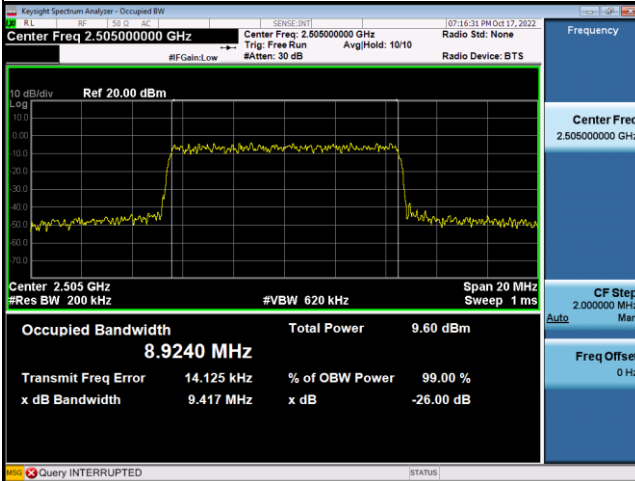

Spectrum Plot

Spectrum Plot

64QAM-20775

64QAM-21100

64QAM-21425

LTE Band 7_10M					
QPSK					
Channel	Frequency (MHz)	99% Occupied Bandwidth (MHz)	Channel	Frequency (MHz)	26dB Bandwidth (MHz)
20800	2505	8.8844	20800	2505	9.422
21100	2535	8.9420	21100	2535	9.424
21400	2565	8.9821	21400	2565	9.471
16QAM					
Channel	Frequency (MHz)	99% Occupied Bandwidth (MHz)	Channel	Frequency (MHz)	26dB Bandwidth (MHz)
20800	2505	8.9677	20800	2505	9.452
21100	2535	8.9590	21100	2535	9.486
21400	2565	8.9643	21400	2565	9.433
64QAM					
Channel	Frequency (MHz)	99% Occupied Bandwidth (MHz)	Channel	Frequency (MHz)	26dB Bandwidth (MHz)
20800	2505	8.9240	20800	2505	9.417
21100	2535	8.9739	21100	2535	9.503
21400	2565	8.9824	21400	2565	9.495

Spectrum Plot

Spectrum Plot

64QAM-20800

64QAM-21100

64QAM-21400

LTE Band 7_15M					
QPSK					
Channel	Frequency (MHz)	99% Occupied Bandwidth (MHz)	Channel	Frequency (MHz)	26dB Bandwidth (MHz)
20825	2507.5	13.499	20825	2507.5	14.18
21100	2535	13.431	21100	2535	14.17
21375	2562.5	13.507	21375	2562.5	14.13
16QAM					
Channel	Frequency (MHz)	99% Occupied Bandwidth (MHz)	Channel	Frequency (MHz)	26dB Bandwidth (MHz)
20825	2507.5	13.378	20825	2507.5	14.21
21100	2535	13.456	21100	2535	14.16
21375	2562.5	13.475	21375	2562.5	14.20
64QAM					
Channel	Frequency (MHz)	99% Occupied Bandwidth (MHz)	Channel	Frequency (MHz)	26dB Bandwidth (MHz)
20825	2507.5	13.421	20825	2507.5	14.17
21100	2535	13.475	21100	2535	14.17
21375	2562.5	13.460	21375	2562.5	14.13