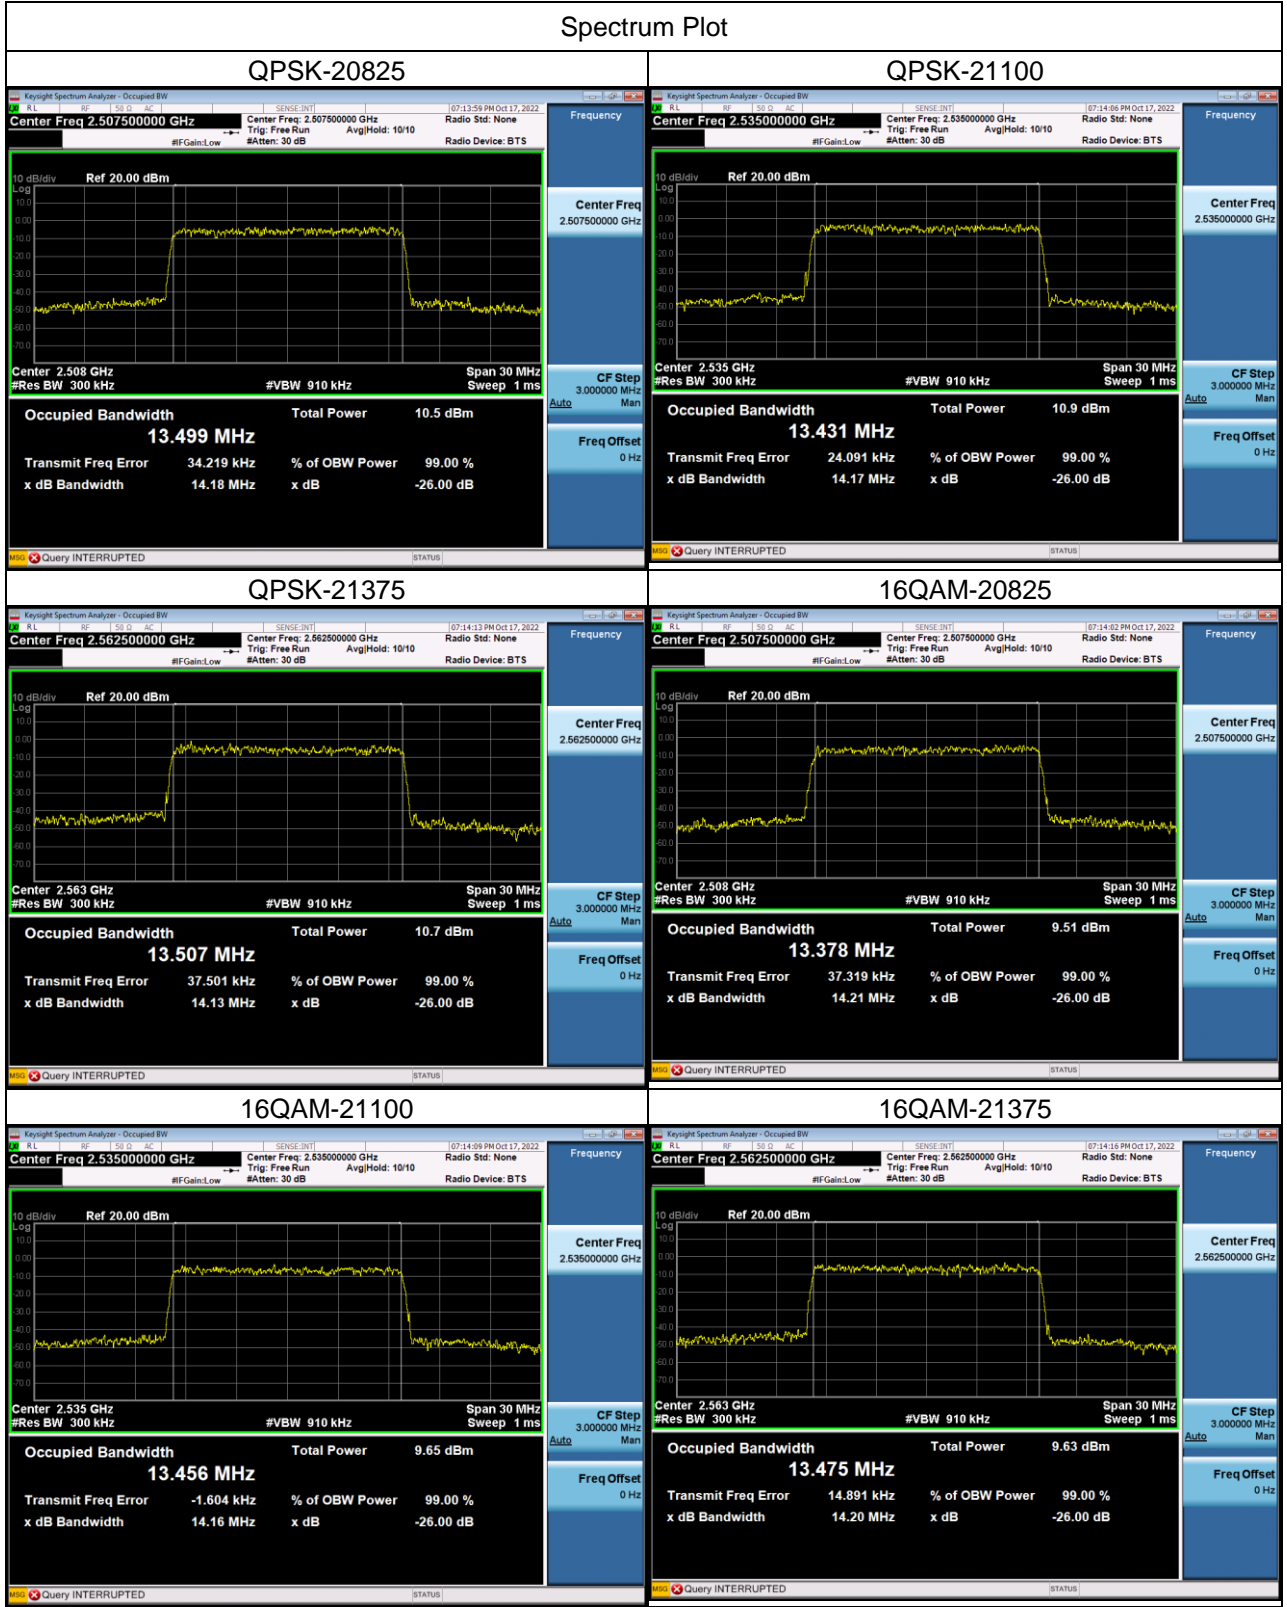

Spectrum Plot