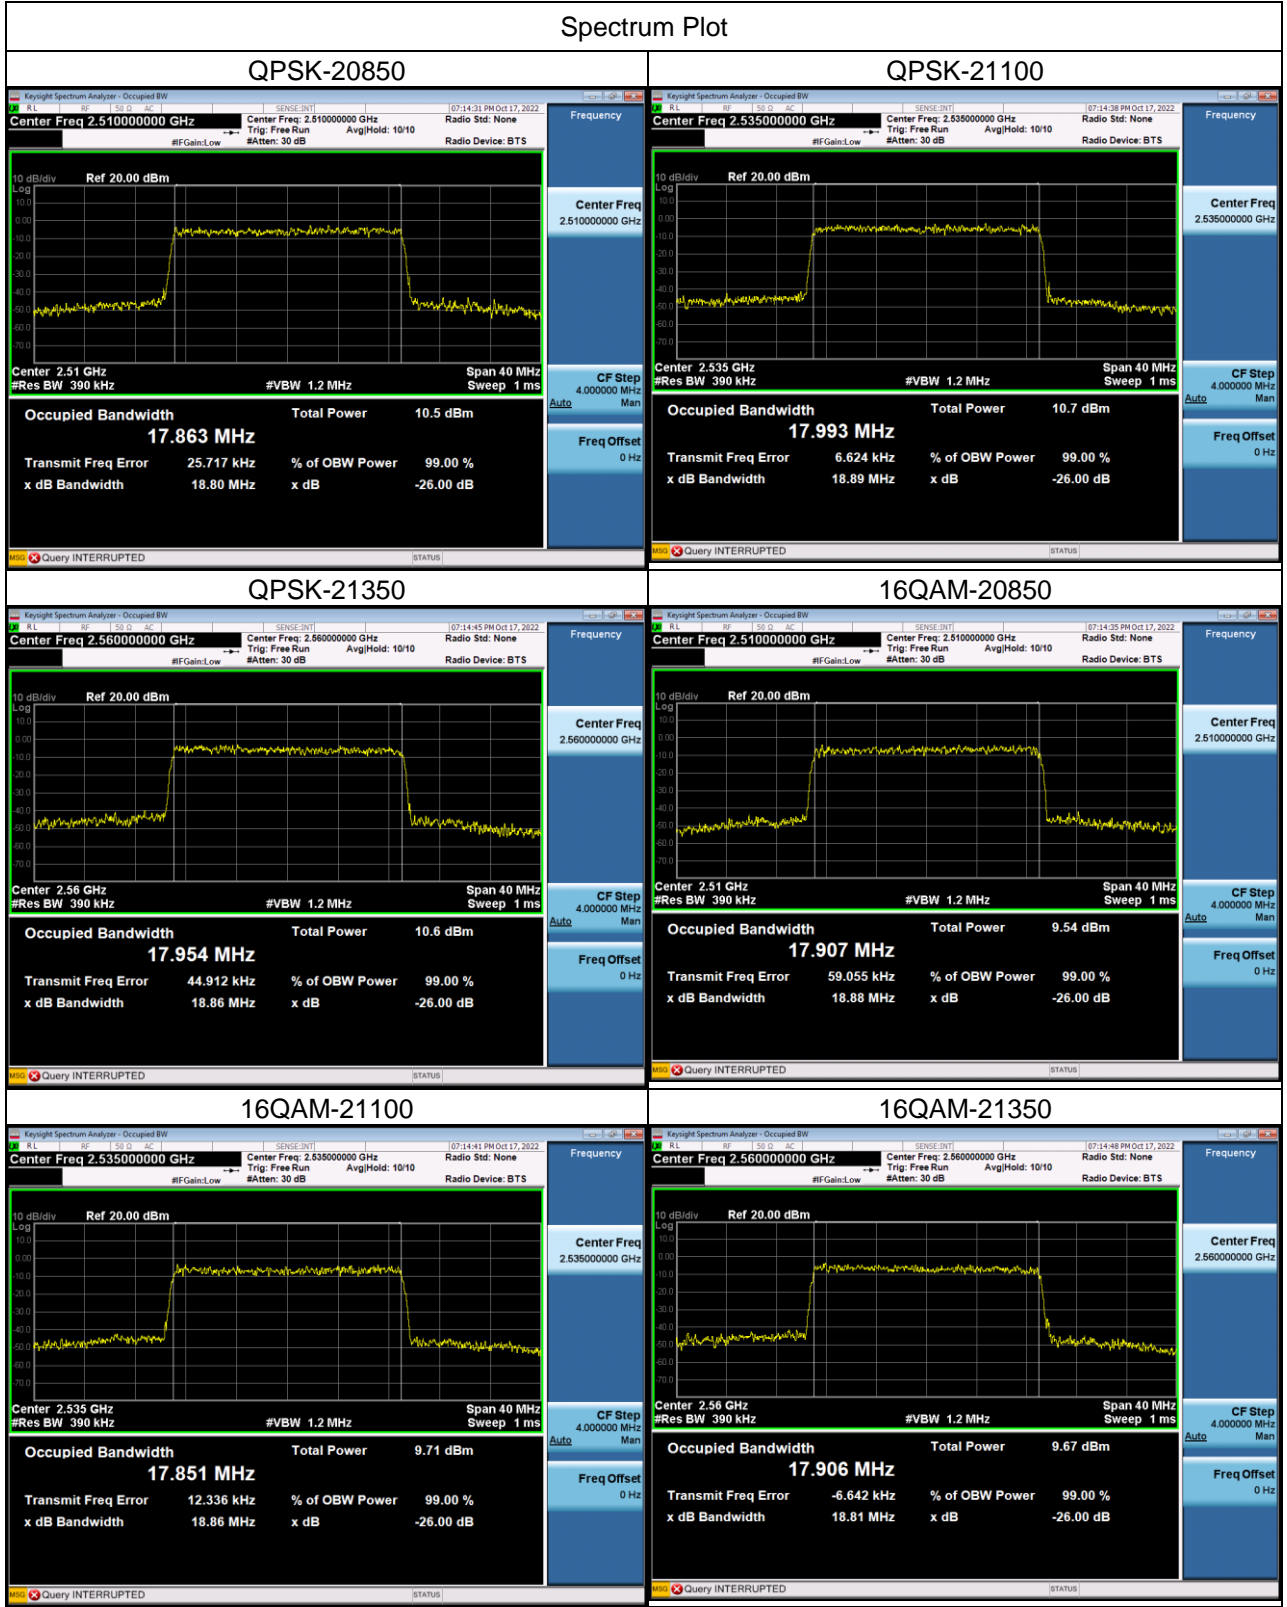

Spectrum Plot

Spectrum Plot

64QAM-20825

64QAM-21100

64QAM-21375

LTE Band 7_20M					
QPSK					
Channel	Frequency (MHz)	99% Occupied Bandwidth (MHz)	Channel	Frequency (MHz)	26dB Bandwidth (MHz)
20850	2510	17.863	20850	2510	18.80
21100	2535	17.993	21100	2535	18.89
21350	2560	17.954	21350	2560	18.86
16QAM					
Channel	Frequency (MHz)	99% Occupied Bandwidth (MHz)	Channel	Frequency (MHz)	26dB Bandwidth (MHz)
20850	2510	17.907	20850	2510	18.88
21100	2535	17.851	21100	2535	18.86
21350	2560	17.906	21350	2560	18.81
64QAM					
Channel	Frequency (MHz)	99% Occupied Bandwidth (MHz)	Channel	Frequency (MHz)	26dB Bandwidth (MHz)
20850	2510	17.892	20850	2510	18.82
21100	2535	17.978	21100	2535	18.86
21350	2560	17.900	21350	2560	18.81

Spectrum Plot

Spectrum Plot

64QAM-20850

64QAM-21100

64QAM-21350

LTE Band 12_1.4M					
QPSK					
Channel	Frequency (MHz)	99% Occupied Bandwidth (MHz)	Channel	Frequency (MHz)	26dB Bandwidth (MHz)
23017	699.7	1.0989	23017	699.7	1.258
23095	707.5	1.1034	23095	707.5	1.228
23173	715.3	1.1018	23173	715.3	1.232
16QAM					
Channel	Frequency (MHz)	99% Occupied Bandwidth (MHz)	Channel	Frequency (MHz)	26dB Bandwidth (MHz)
23017	699.7	1.1102	23017	699.7	1.248
23095	707.5	1.0921	23095	707.5	1.215
23173	715.3	1.0988	23173	715.3	1.197
64QAM					
Channel	Frequency (MHz)	99% Occupied Bandwidth (MHz)	Channel	Frequency (MHz)	26dB Bandwidth (MHz)
23017	699.7	1.1118	23017	699.7	1.216
23095	707.5	1.0916	23095	707.5	1.226
23173	715.3	1.1070	23173	715.3	1.228