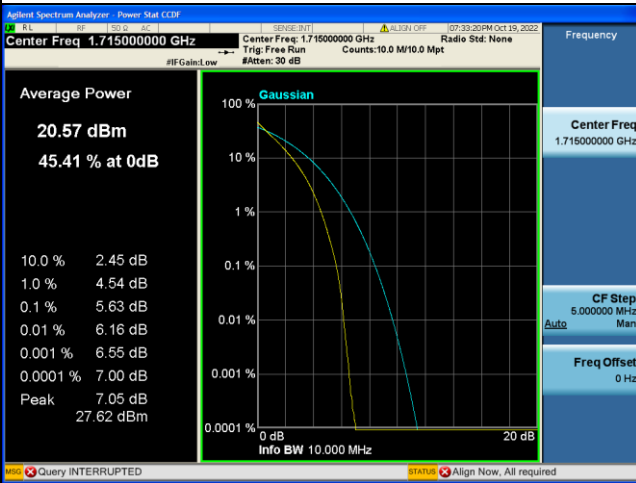

LTE Band 41_15M Spectrum Plot

LTE Band 41_20M Spectrum Plot

LTE Band 66_1.4M Spectrum Plot

LTE Band 66_3M Spectrum Plot

LTE Band 66_5M Spectrum Plot

LTE Band 66_10M Spectrum Plot

QPSK-132022

QPSK-132322