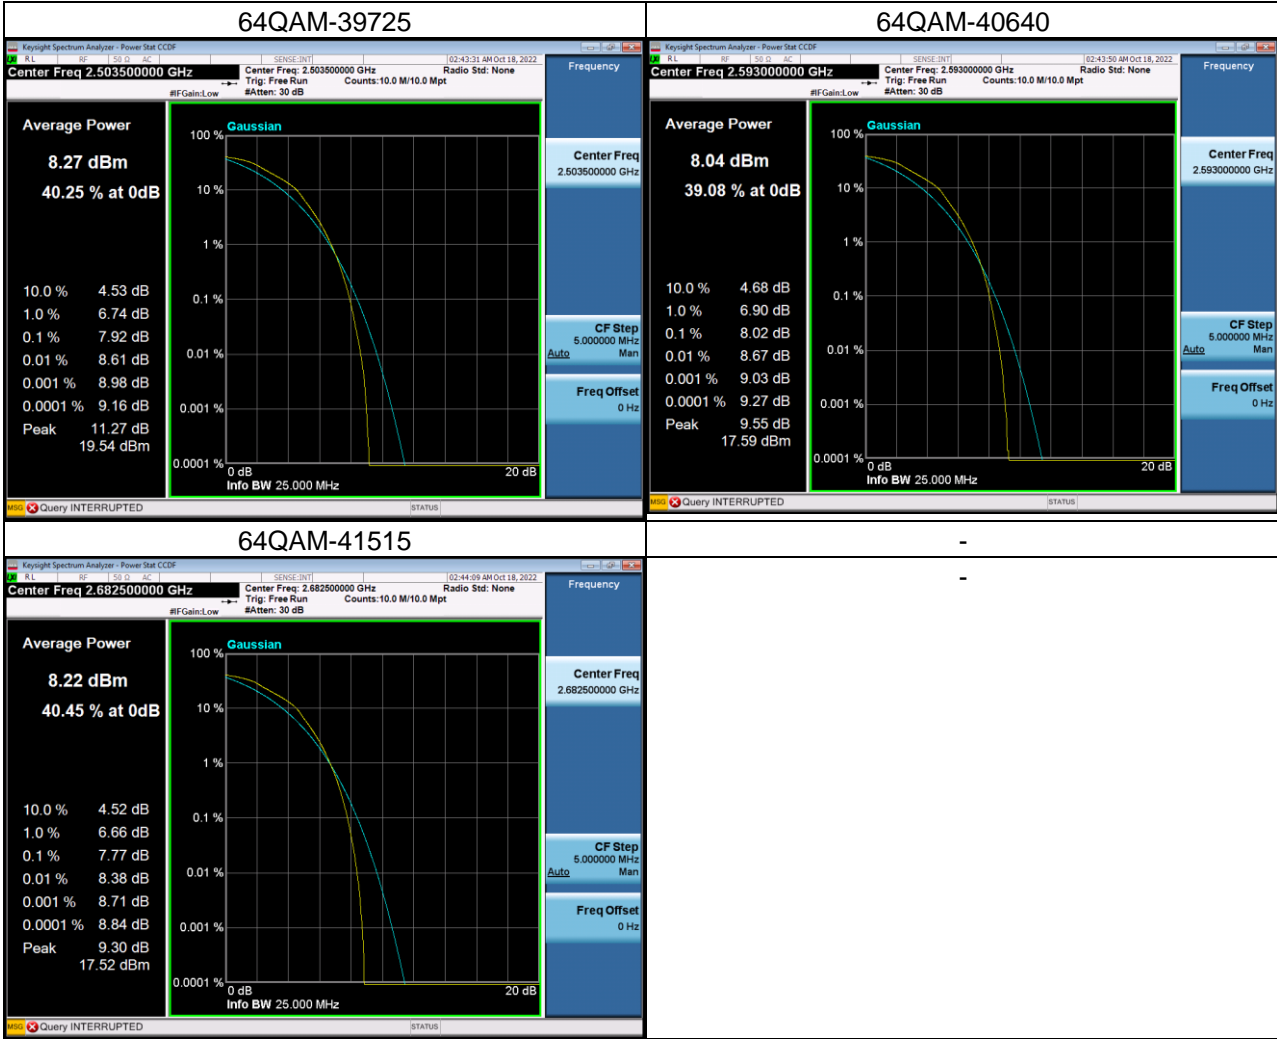

LTE Band 41_15M Spectrum Plot

LTE Band 41_20M Spectrum Plot

LTE Band 66_1.4M Spectrum Plot

LTE Band 66_3M Spectrum Plot

LTE Band 66_5M Spectrum Plot

LTE Band 66_10M Spectrum Plot

QPSK-132022

QPSK-132322

QPSK-132622

16QAM-132022

16QAM-132322

16QAM-132622

LTE Band 66_15M Spectrum Plot

QPSK-132047

QPSK-132322

QPSK-132597