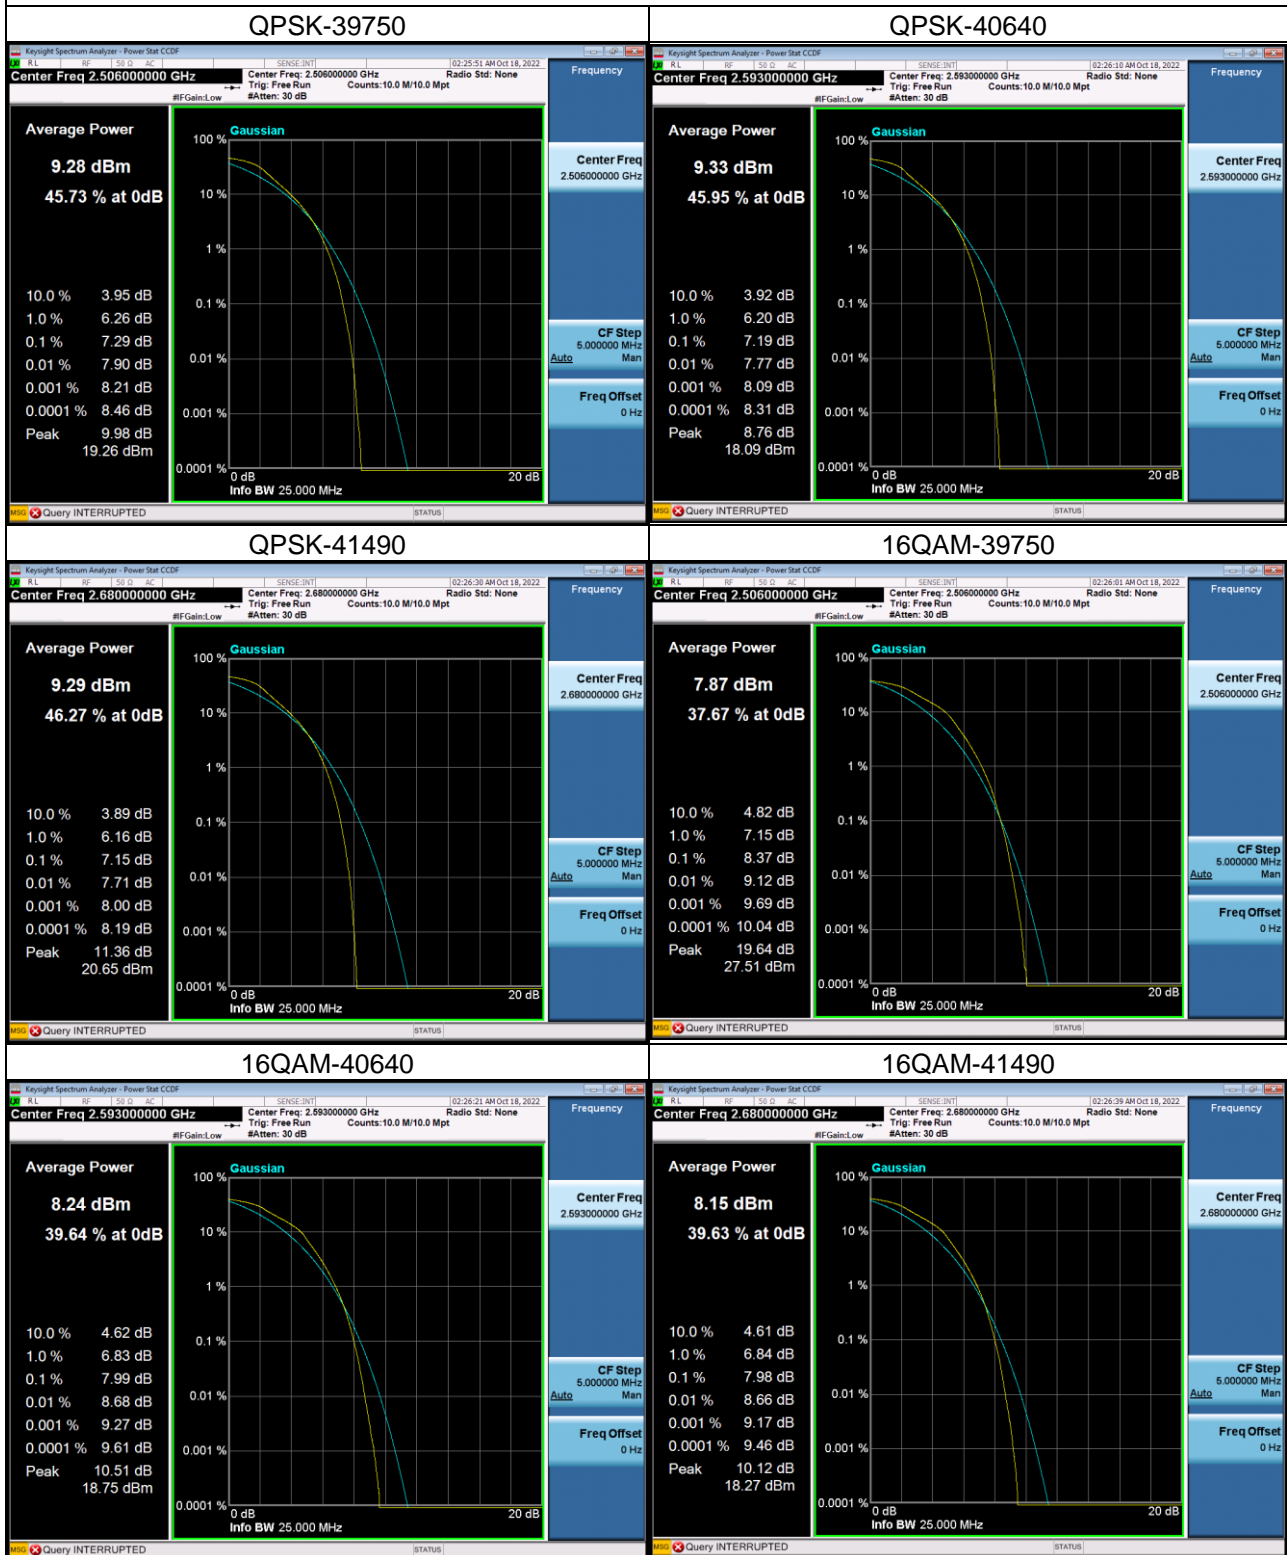

LTE Band 41_15M Spectrum Plot

LTE Band 41_20M Spectrum Plot

LTE Band 66_1.4M Spectrum Plot

LTE Band 66_3M Spectrum Plot

LTE Band 66_5M Spectrum Plot

LTE Band 66_10M Spectrum Plot

QPSK-132022

QPSK-132322

QPSK-132622

16QAM-132022

16QAM-132322

16QAM-132622

LTE Band 66_15M Spectrum Plot

QPSK-132047

QPSK-132322

QPSK-132597