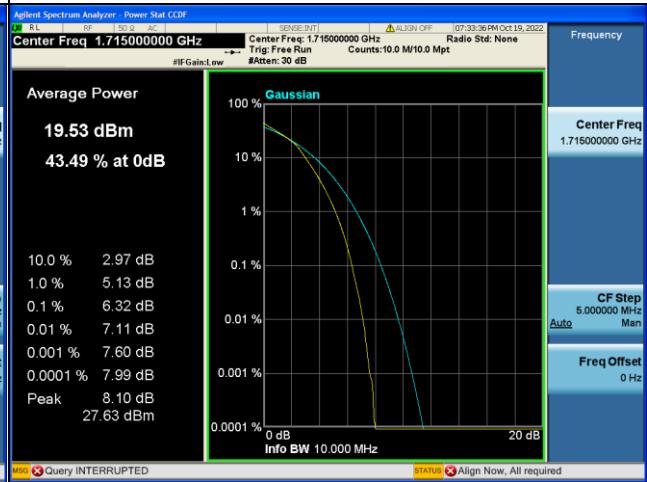

16QAM-132022