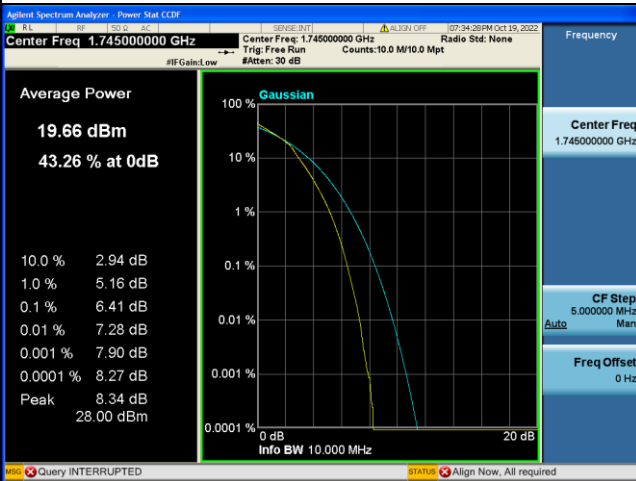

16QAM-132322