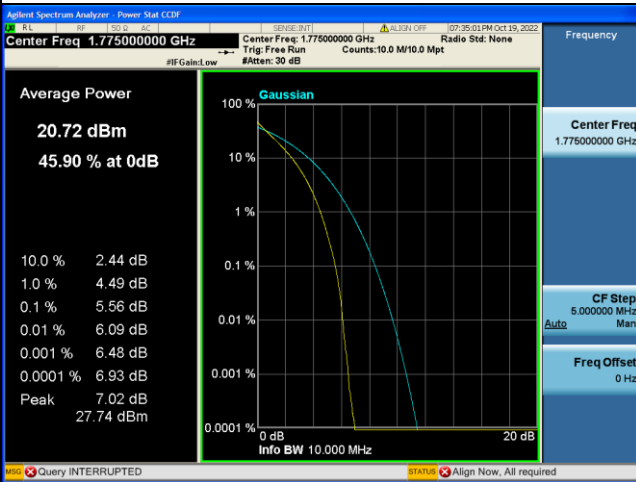

QPSK-132622