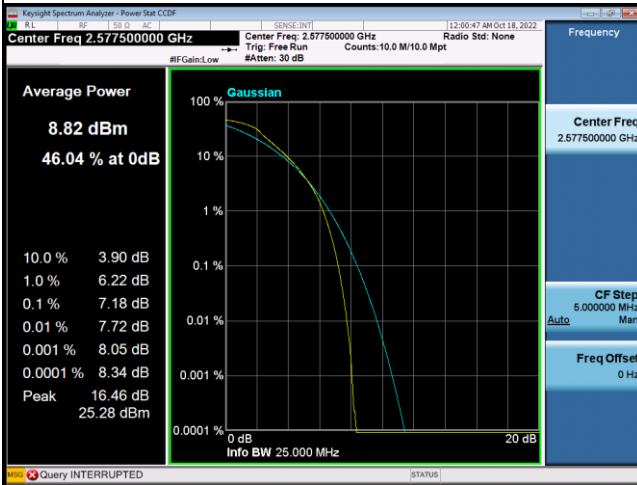

LTE Band 38_5M Spectrum Plot

LTE Band 38_10M Spectrum Plot

LTE Band 38_15M Spectrum Plot

QPSK-37825

QPSK-38000

QPSK-38175

16QAM-37825

16QAM-38000

16QAM-38175

LTE Band 38_20M Spectrum Plot

LTE Band 41_5M Spectrum Plot

LTE Band 41_10M Spectrum Plot