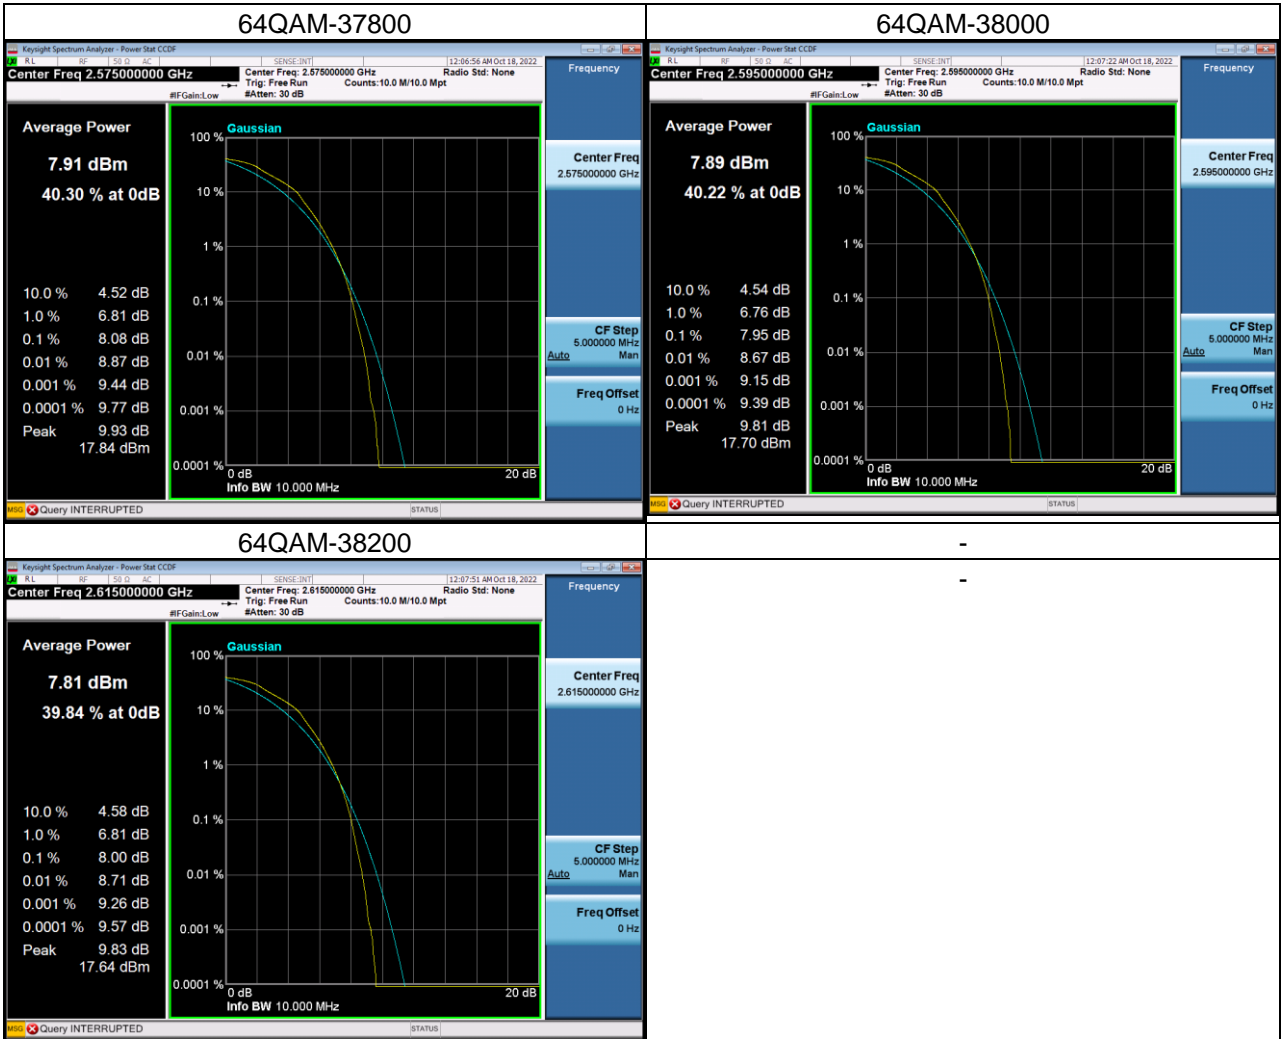

LTE Band 38_5M Spectrum Plot

LTE Band 38_10M Spectrum Plot

LTE Band 38_15M Spectrum Plot

QPSK-37825

QPSK-38000

QPSK-38175

16QAM-37825

16QAM-38000

16QAM-38175

LTE Band 38_20M Spectrum Plot

LTE Band 41_5M Spectrum Plot

LTE Band 41_10M Spectrum Plot