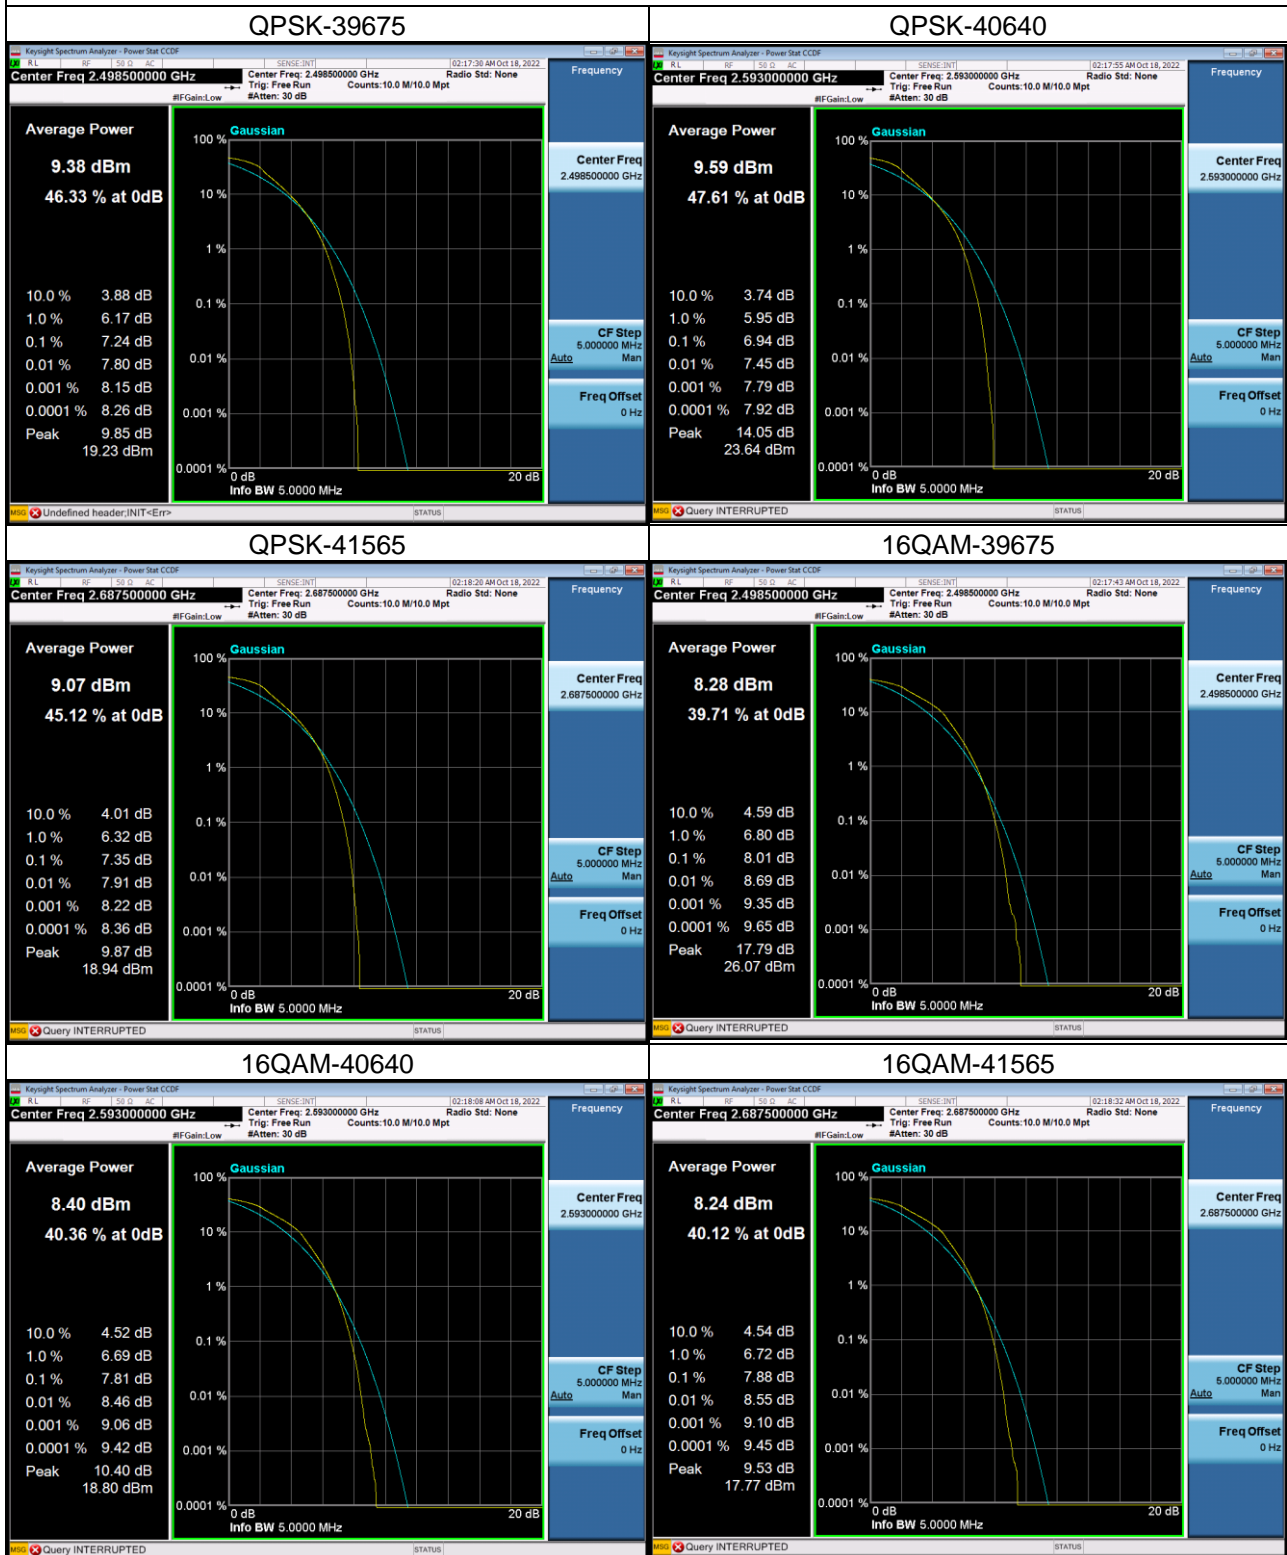

LTE Band 38_5M Spectrum Plot

LTE Band 38_10M Spectrum Plot

LTE Band 38_15M Spectrum Plot

QPSK-37825

QPSK-38000

QPSK-38175

16QAM-37825

16QAM-38000

16QAM-38175

LTE Band 38_20M Spectrum Plot

LTE Band 41_5M Spectrum Plot

LTE Band 41_10M Spectrum Plot