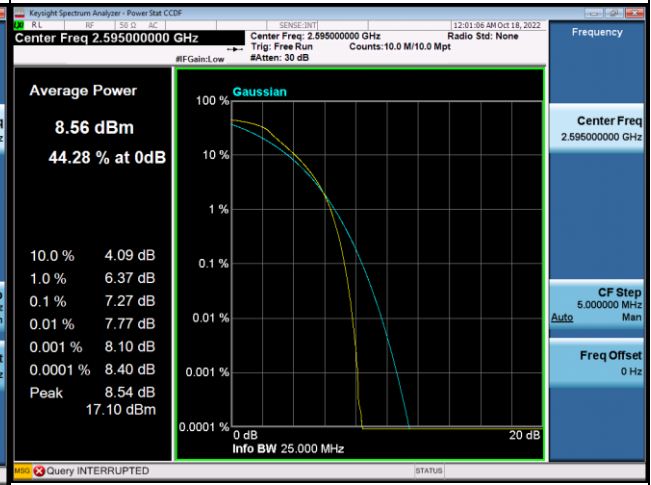

LTE Band 38_5M Spectrum Plot

LTE Band 38_10M Spectrum Plot

LTE Band 38_15M Spectrum Plot

QPSK-37825

QPSK-38000

QPSK-38175

16QAM-37825

16QAM-38000