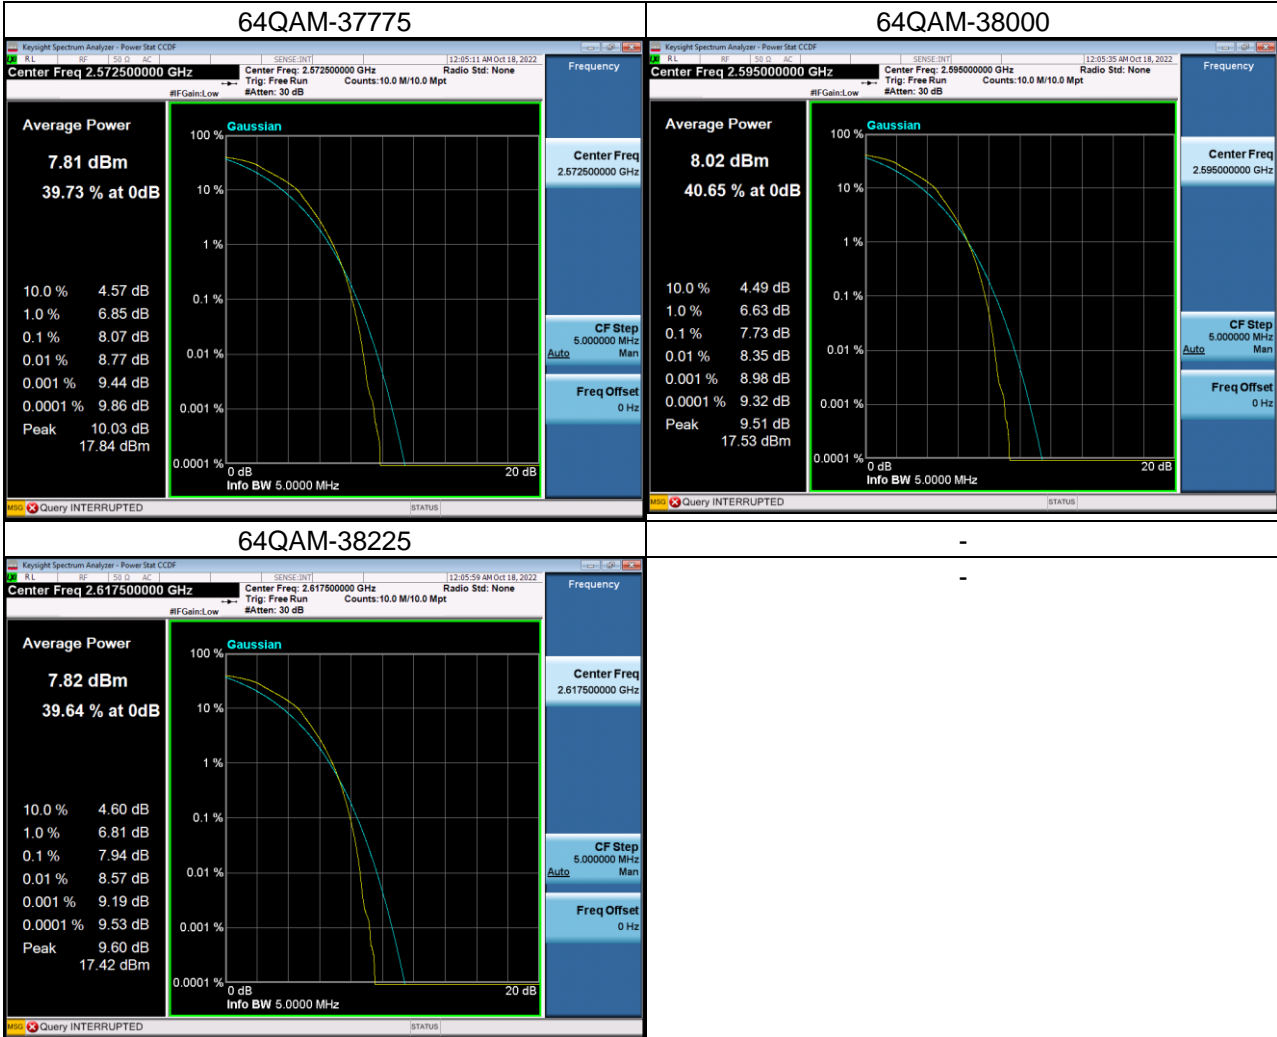

LTE Band 38_5M Spectrum Plot

LTE Band 38_10M Spectrum Plot

LTE Band 38_15M Spectrum Plot

QPSK-37825

QPSK-38000

QPSK-38175

16QAM-37825

16QAM-38000

16QAM-38175

LTE Band 38_20M Spectrum Plot

LTE Band 41_5M Spectrum Plot

LTE Band 41_10M Spectrum Plot