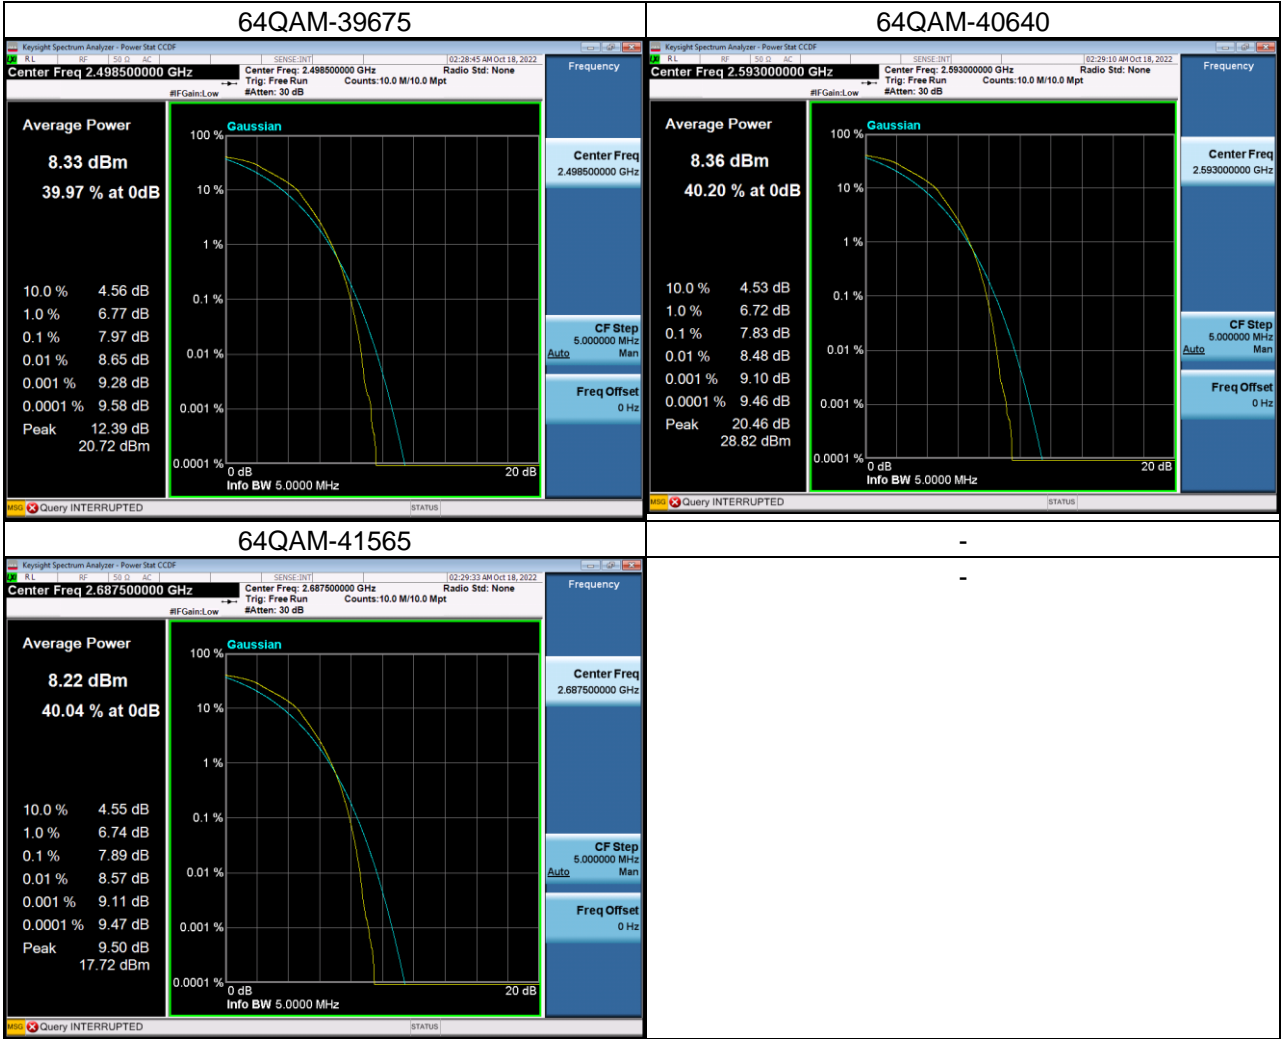

LTE Band 38_5M Spectrum Plot

LTE Band 38_10M Spectrum Plot

LTE Band 38_15M Spectrum Plot

QPSK-37825

QPSK-38000

QPSK-38175

16QAM-37825

16QAM-38000

16QAM-38175

LTE Band 38_20M Spectrum Plot

LTE Band 41_5M Spectrum Plot

LTE Band 41_10M Spectrum Plot