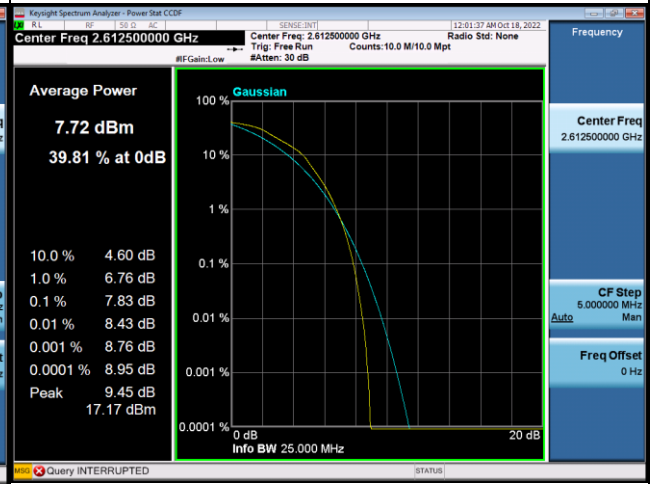

16QAM-38175