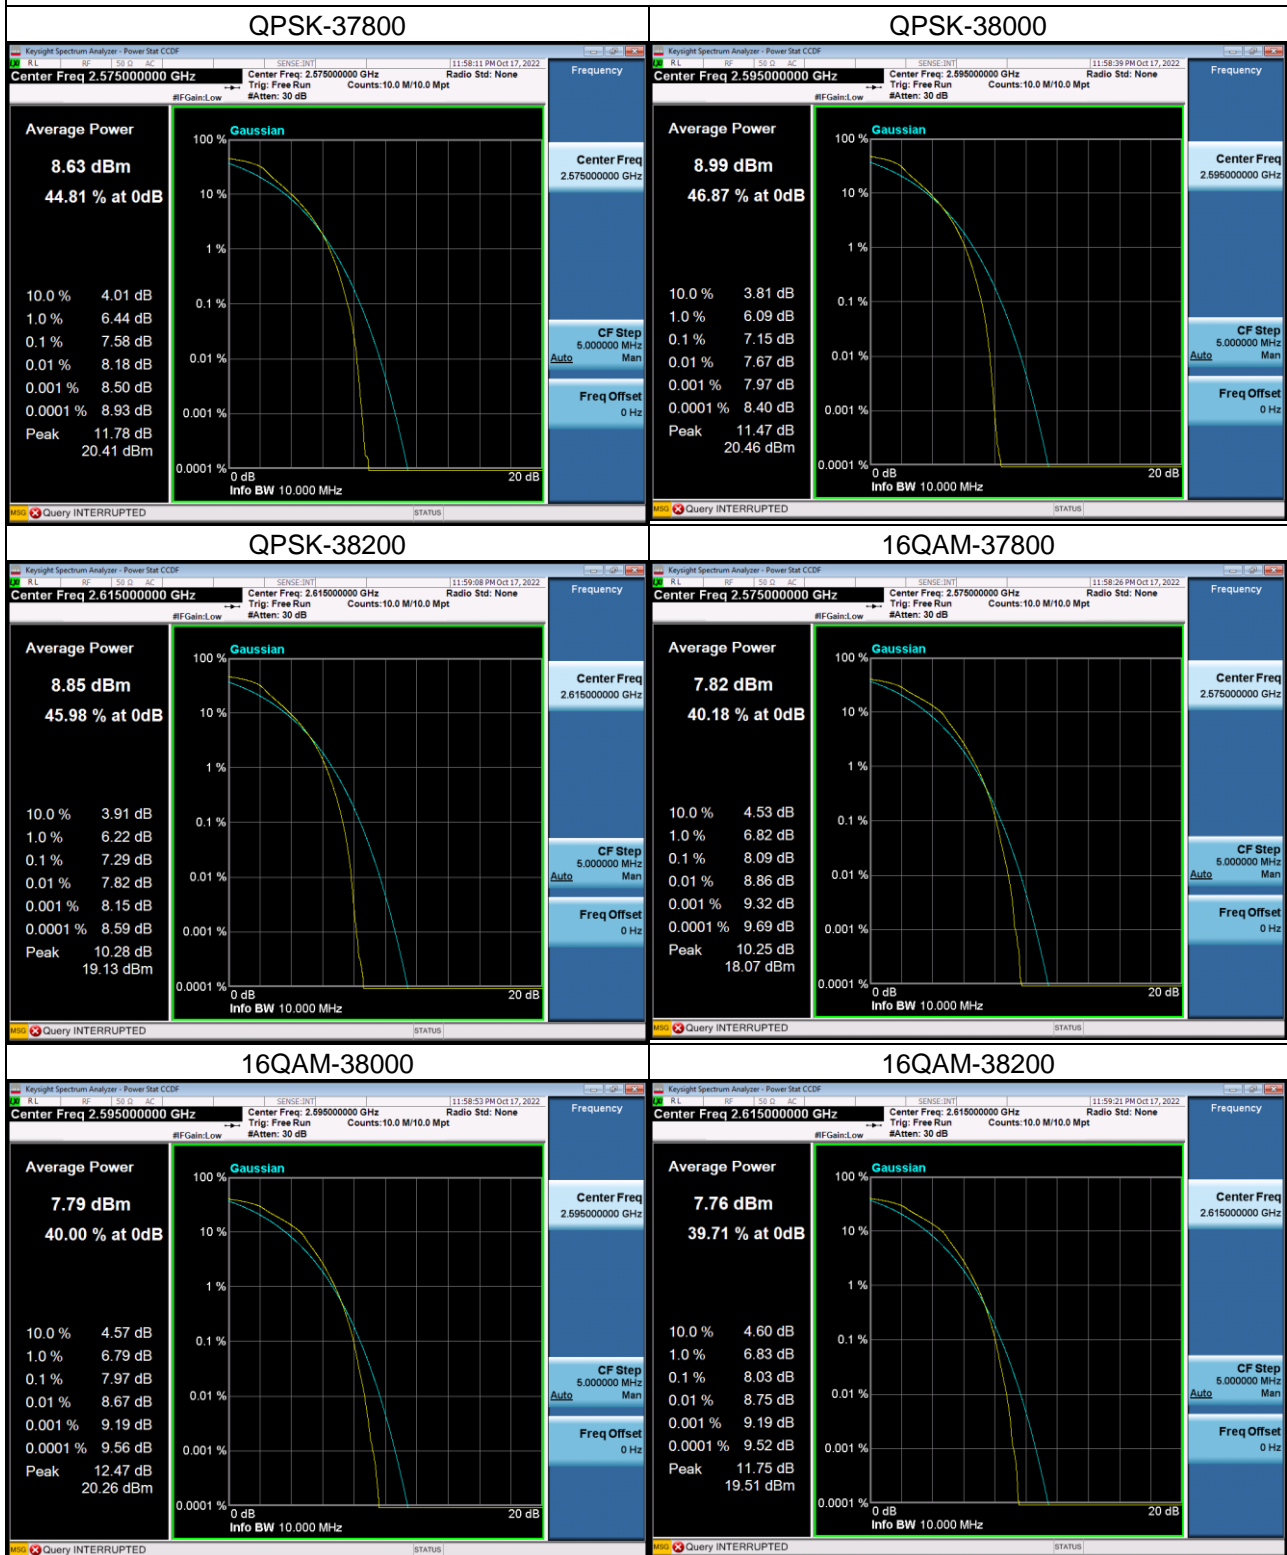

LTE Band 38_5M Spectrum Plot

LTE Band 38_10M Spectrum Plot

LTE Band 38_15M Spectrum Plot

QPSK-37825

QPSK-38000

QPSK-38175

16QAM-37825

16QAM-38000

16QAM-38175

LTE Band 38_20M Spectrum Plot

LTE Band 41_5M Spectrum Plot

LTE Band 41_10M Spectrum Plot