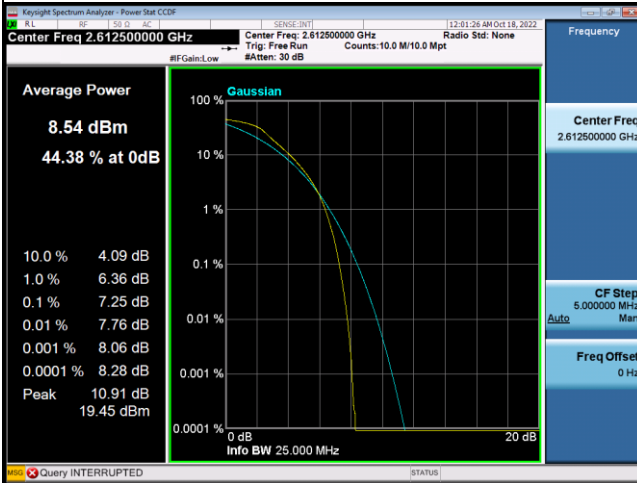

LTE Band 38_5M Spectrum Plot

LTE Band 38_10M Spectrum Plot

LTE Band 38_15M Spectrum Plot

QPSK-37825

QPSK-38000

QPSK-38175

16QAM-37825

16QAM-38000

16QAM-38175

LTE Band 38_20M Spectrum Plot

LTE Band 41_5M Spectrum Plot

LTE Band 41_10M Spectrum Plot