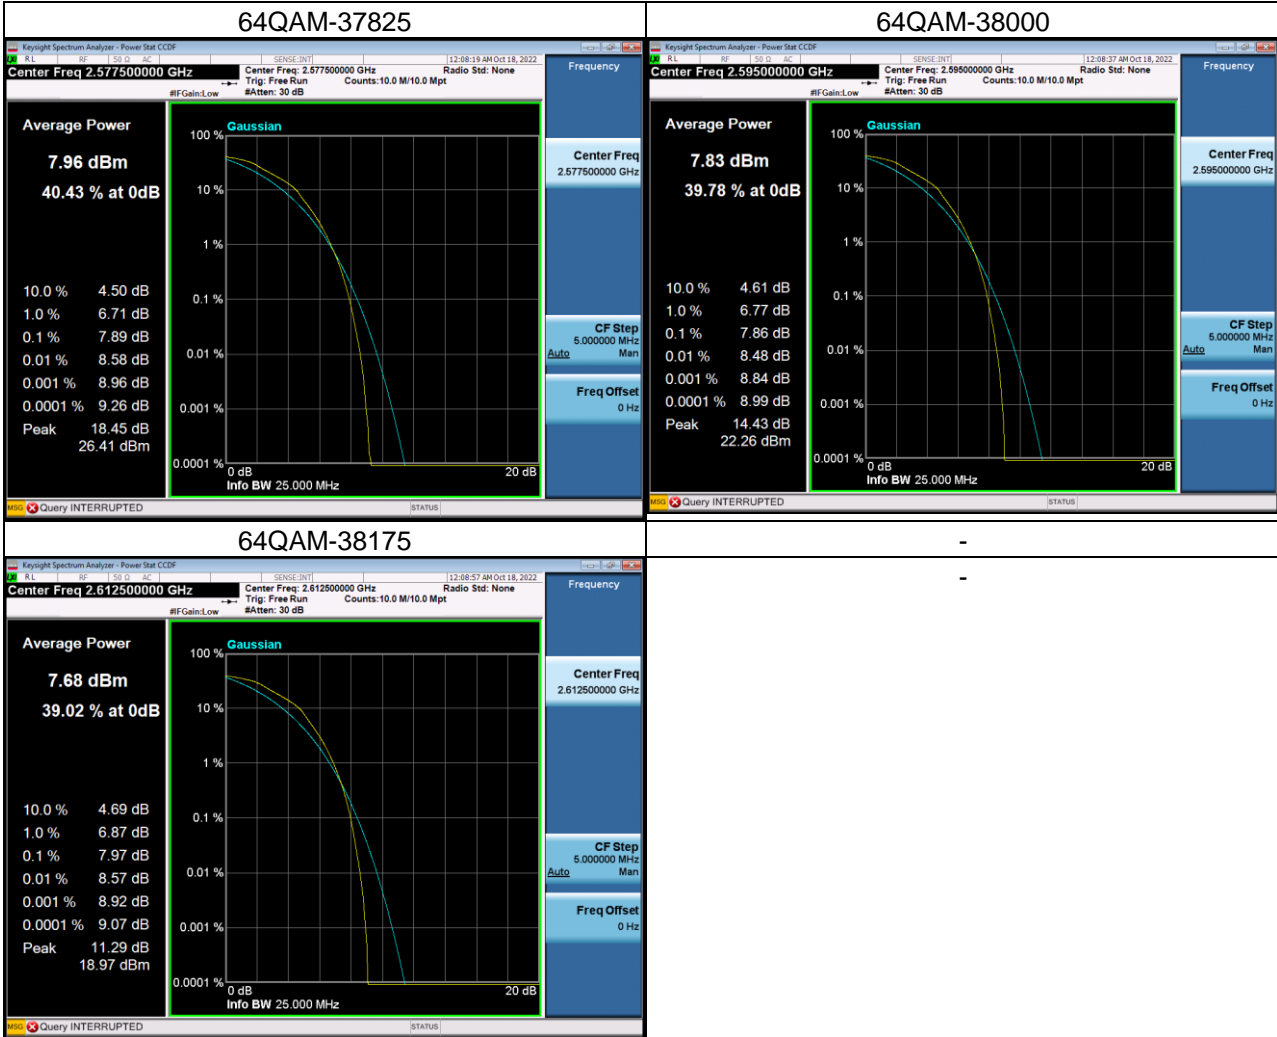

LTE Band 38_5M Spectrum Plot

LTE Band 38_10M Spectrum Plot

LTE Band 38_15M Spectrum Plot

QPSK-37825

QPSK-38000

QPSK-38175

16QAM-37825

16QAM-38000

16QAM-38175

LTE Band 38_20M Spectrum Plot

LTE Band 41_5M Spectrum Plot

LTE Band 41_10M Spectrum Plot