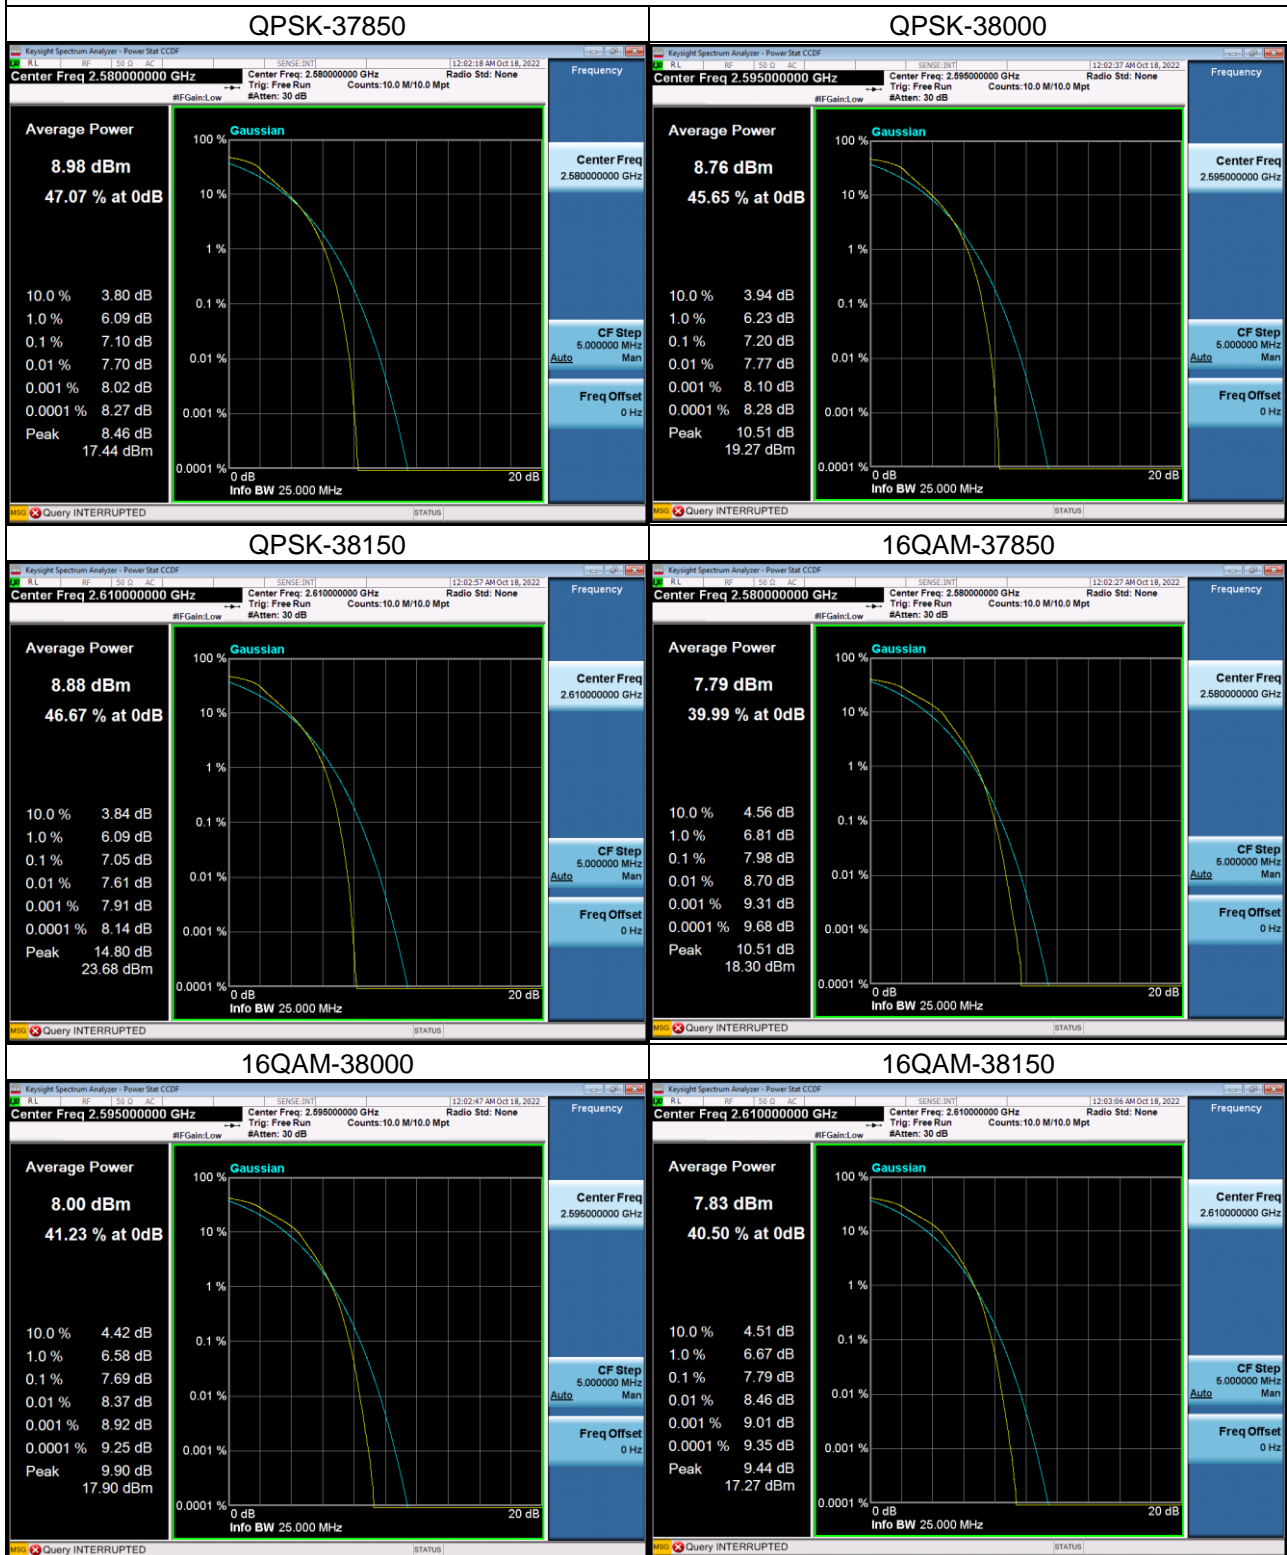

LTE Band 38_5M Spectrum Plot

LTE Band 38_10M Spectrum Plot

LTE Band 38_15M Spectrum Plot

QPSK-37825

QPSK-38000

QPSK-38175

16QAM-37825

16QAM-38000

16QAM-38175

LTE Band 38_20M Spectrum Plot

LTE Band 41_5M Spectrum Plot

LTE Band 41_10M Spectrum Plot