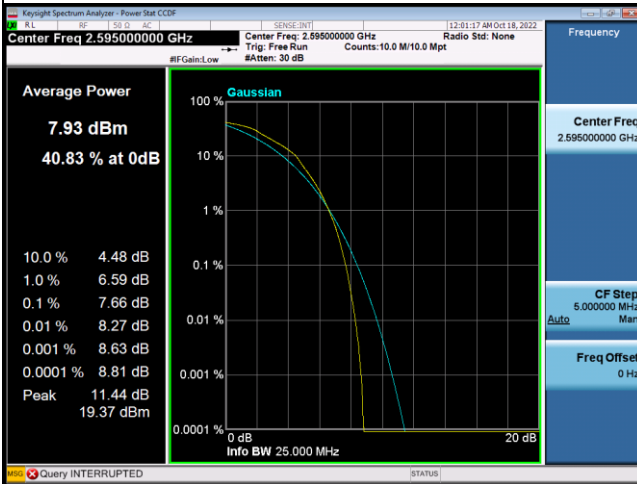

LTE Band 38_5M Spectrum Plot

LTE Band 38_10M Spectrum Plot

LTE Band 38_15M Spectrum Plot

QPSK-37825

QPSK-38000

QPSK-38175

16QAM-37825

16QAM-38000

16QAM-38175

LTE Band 38_20M Spectrum Plot

LTE Band 41_5M Spectrum Plot

LTE Band 41_10M Spectrum Plot