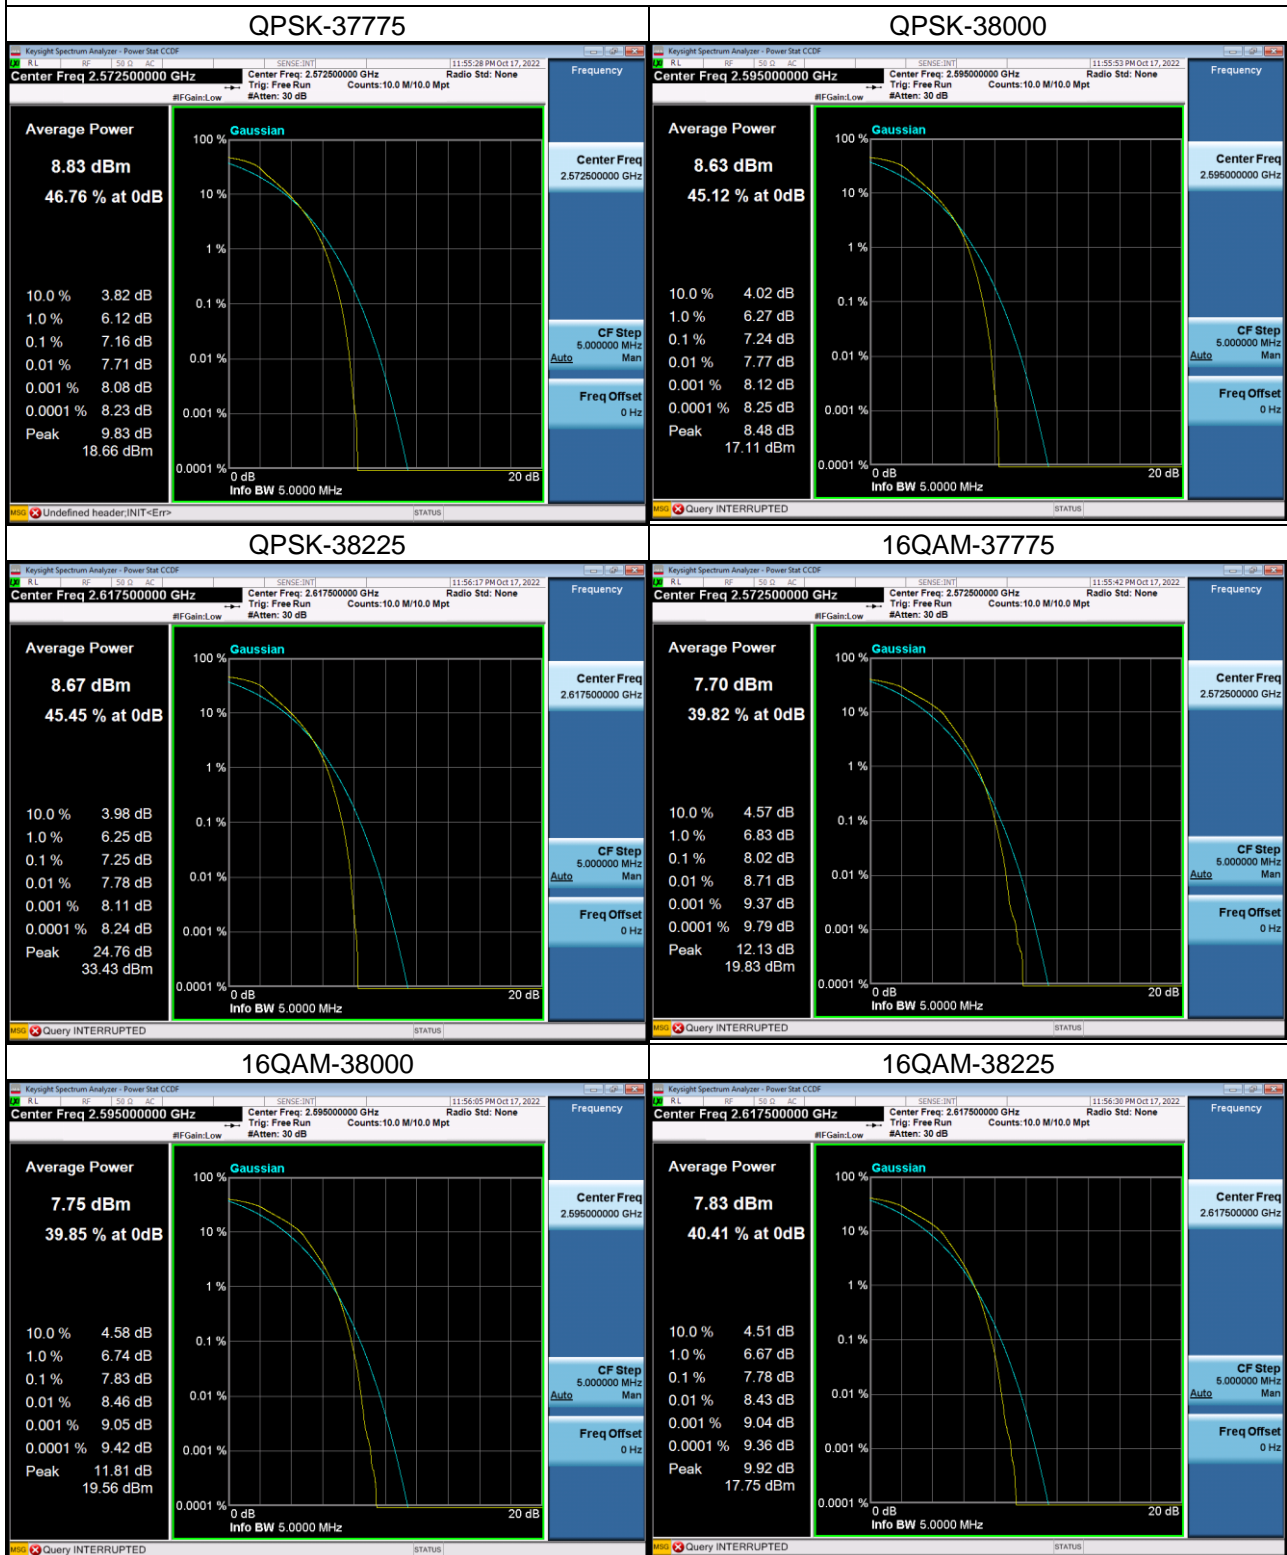

LTE Band 38_5M Spectrum Plot

LTE Band 38_10M Spectrum Plot

LTE Band 38_15M Spectrum Plot

QPSK-37825

QPSK-38000

QPSK-38175

16QAM-37825

16QAM-38000

16QAM-38175

LTE Band 38_20M Spectrum Plot

LTE Band 41_5M Spectrum Plot

LTE Band 41_10M Spectrum Plot