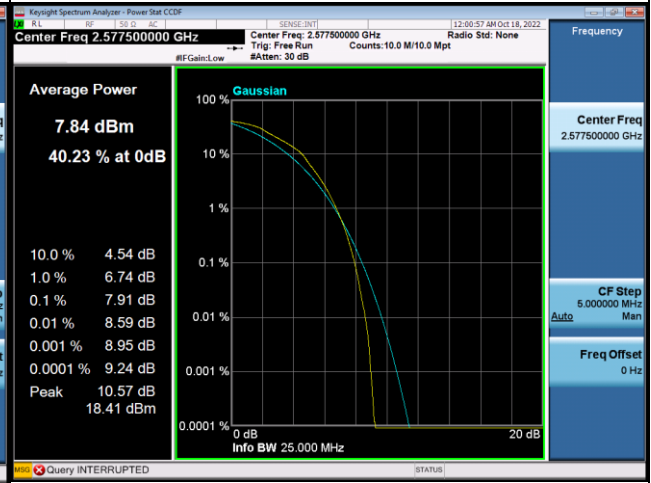

LTE Band 38_5M Spectrum Plot

LTE Band 38_10M Spectrum Plot

LTE Band 38_15M Spectrum Plot

QPSK-37825

QPSK-38000

QPSK-38175

16QAM-37825

16QAM-38000