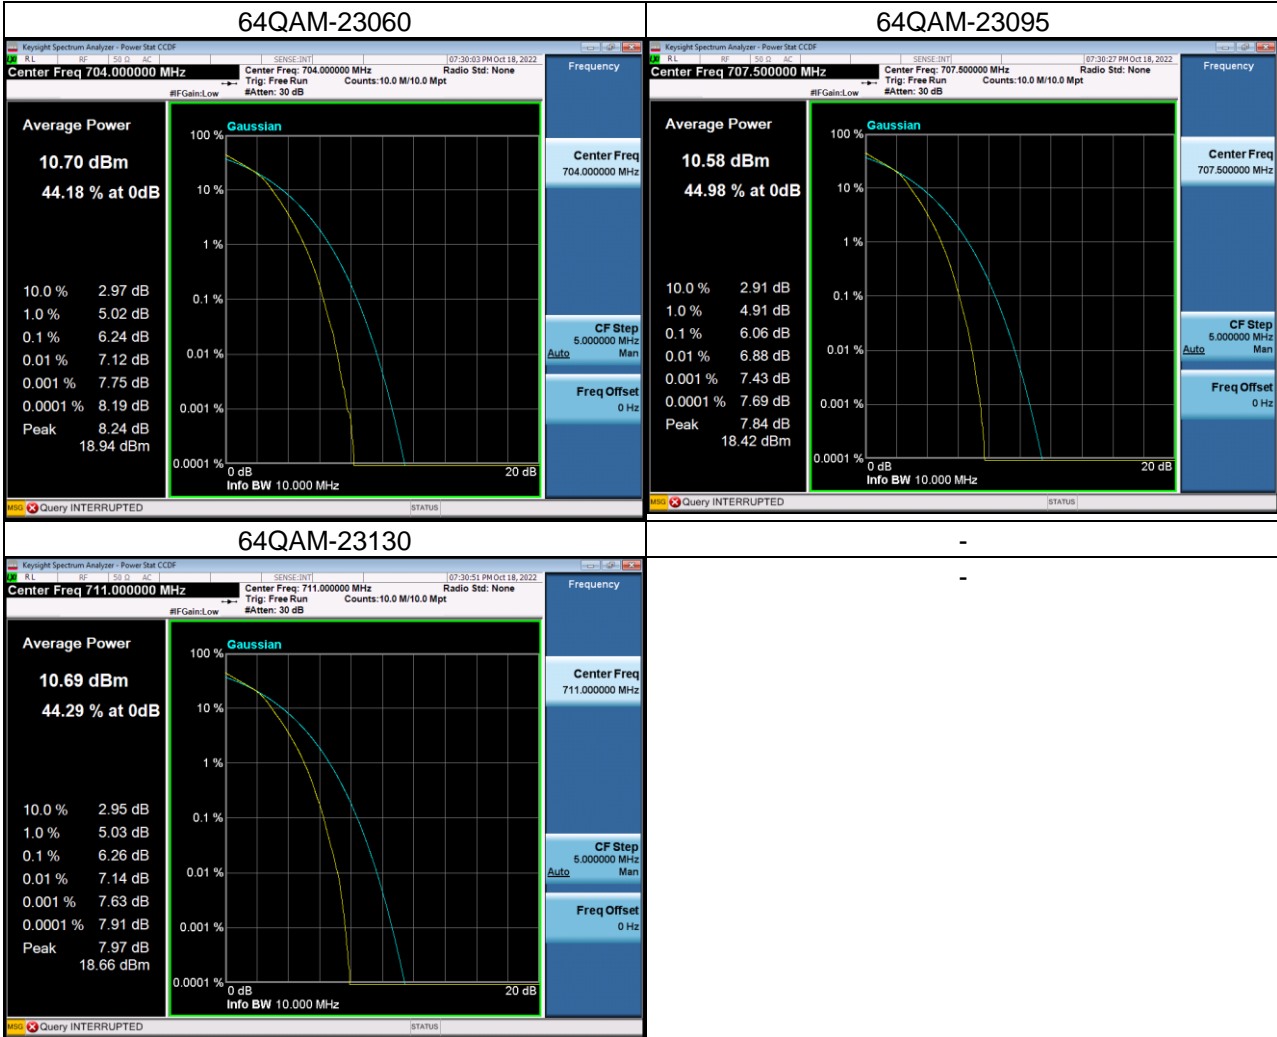

LTE Band 12_5M Spectrum Plot

LTE Band 12_10M Spectrum Plot

LTE Band 13_5M Spectrum Plot

LTE Band 13_10M Spectrum Plot

QPSK-23230

16QAM-23230

64QAM-23230

LTE Band 17_5M Spectrum Plot

LTE Band 17_10M Spectrum Plot