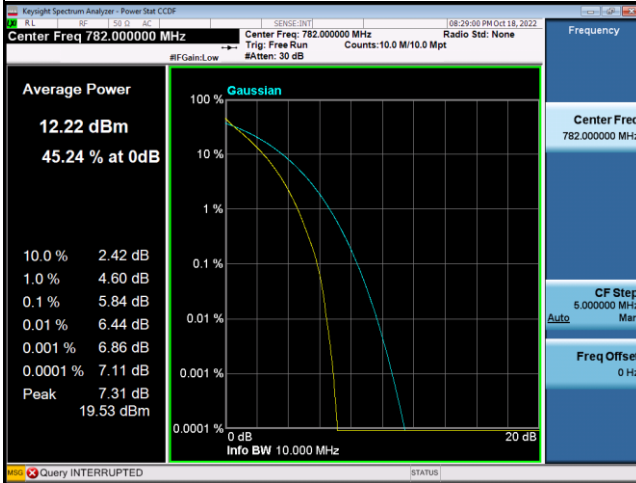

LTE Band 12_5M Spectrum Plot

LTE Band 12_10M Spectrum Plot

LTE Band 13_5M Spectrum Plot

LTE Band 13_10M Spectrum Plot

QPSK-23230

16QAM-23230

64QAM-23230

LTE Band 17_5M Spectrum Plot

LTE Band 17_10M Spectrum Plot