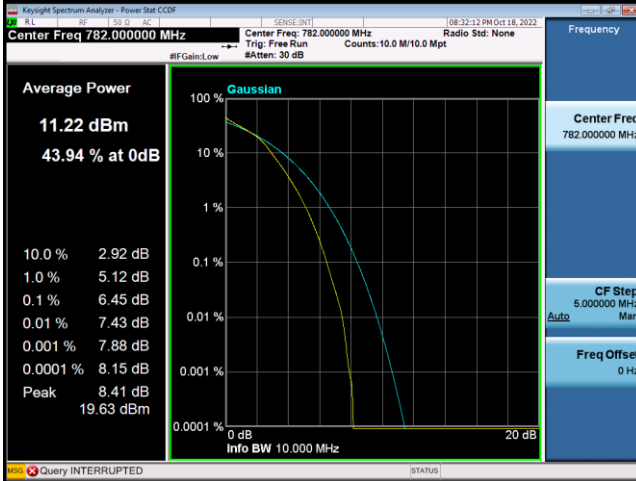

LTE Band 12_5M Spectrum Plot

LTE Band 12_10M Spectrum Plot

LTE Band 13_5M Spectrum Plot

LTE Band 13_10M Spectrum Plot

QPSK-23230

16QAM-23230

64QAM-23230

LTE Band 17_5M Spectrum Plot

LTE Band 17_10M Spectrum Plot