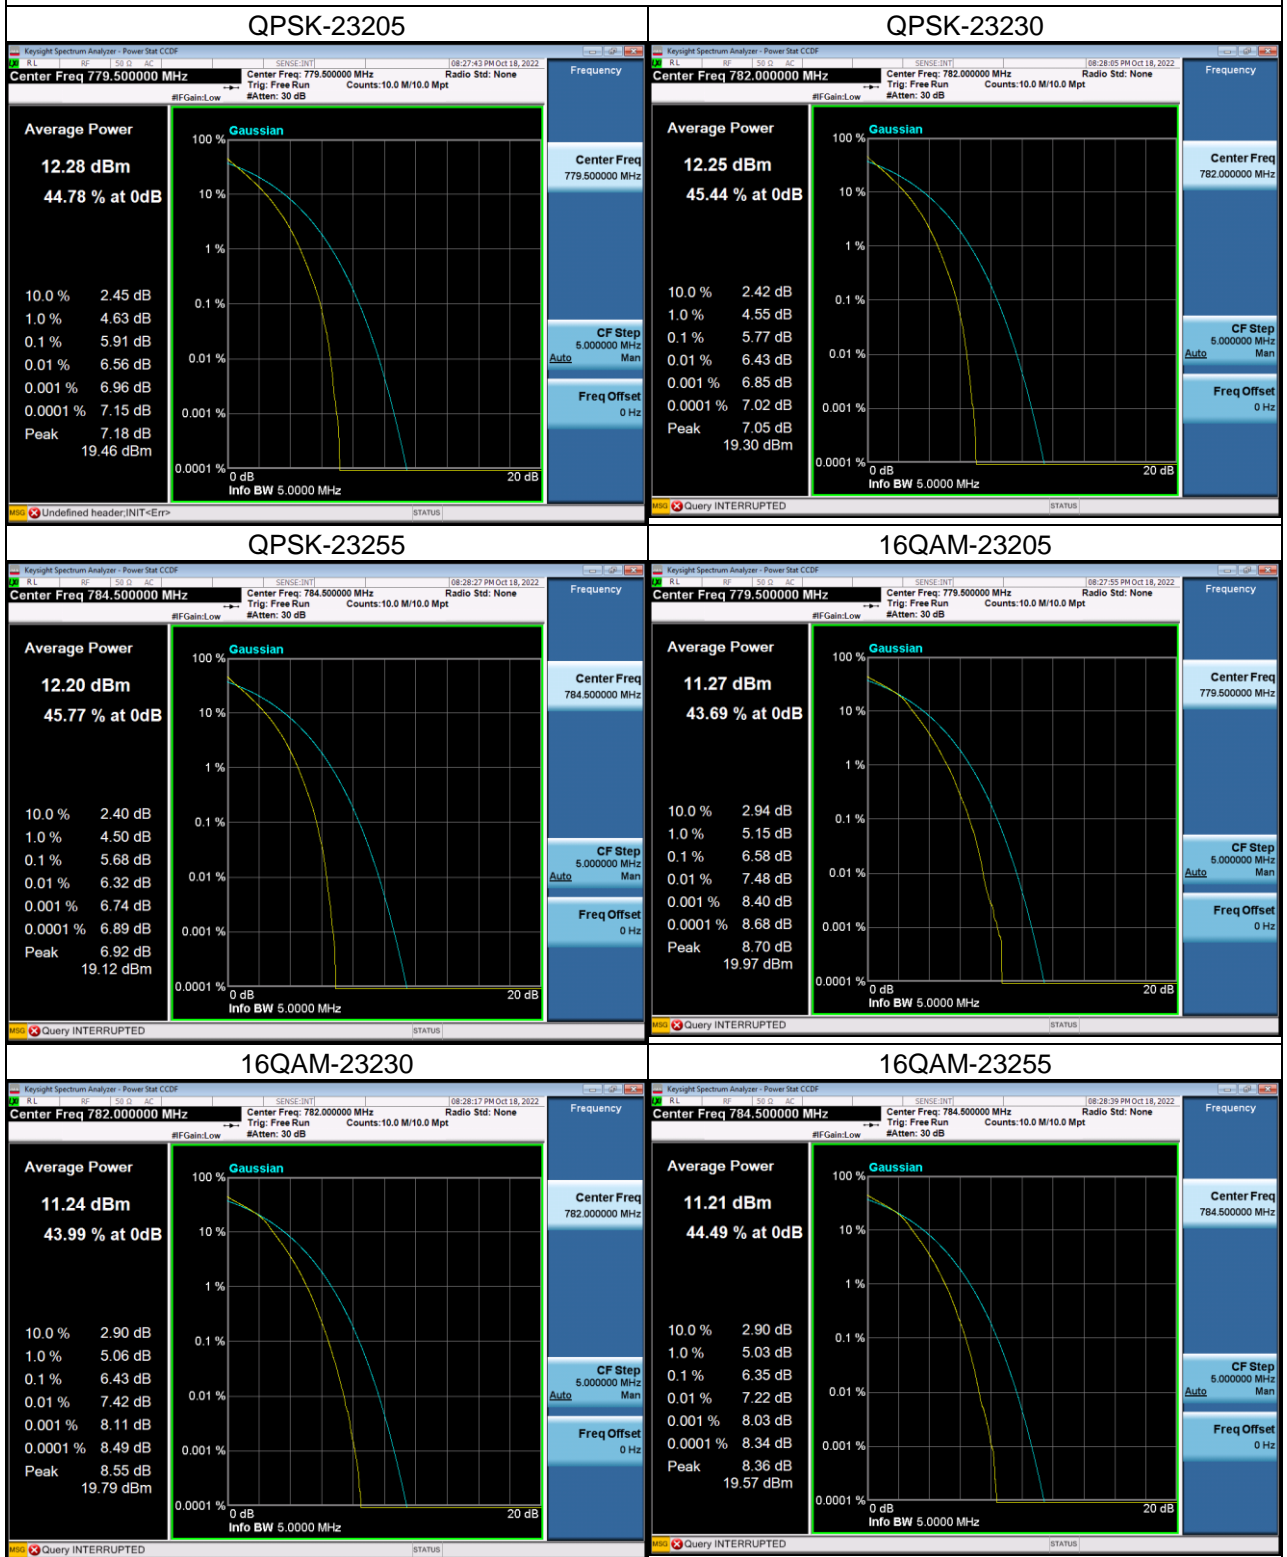

LTE Band 12_5M Spectrum Plot

LTE Band 12_10M Spectrum Plot

LTE Band 13_5M Spectrum Plot

LTE Band 13_10M Spectrum Plot

QPSK-23230

16QAM-23230

64QAM-23230

LTE Band 17_5M Spectrum Plot

LTE Band 17_10M Spectrum Plot