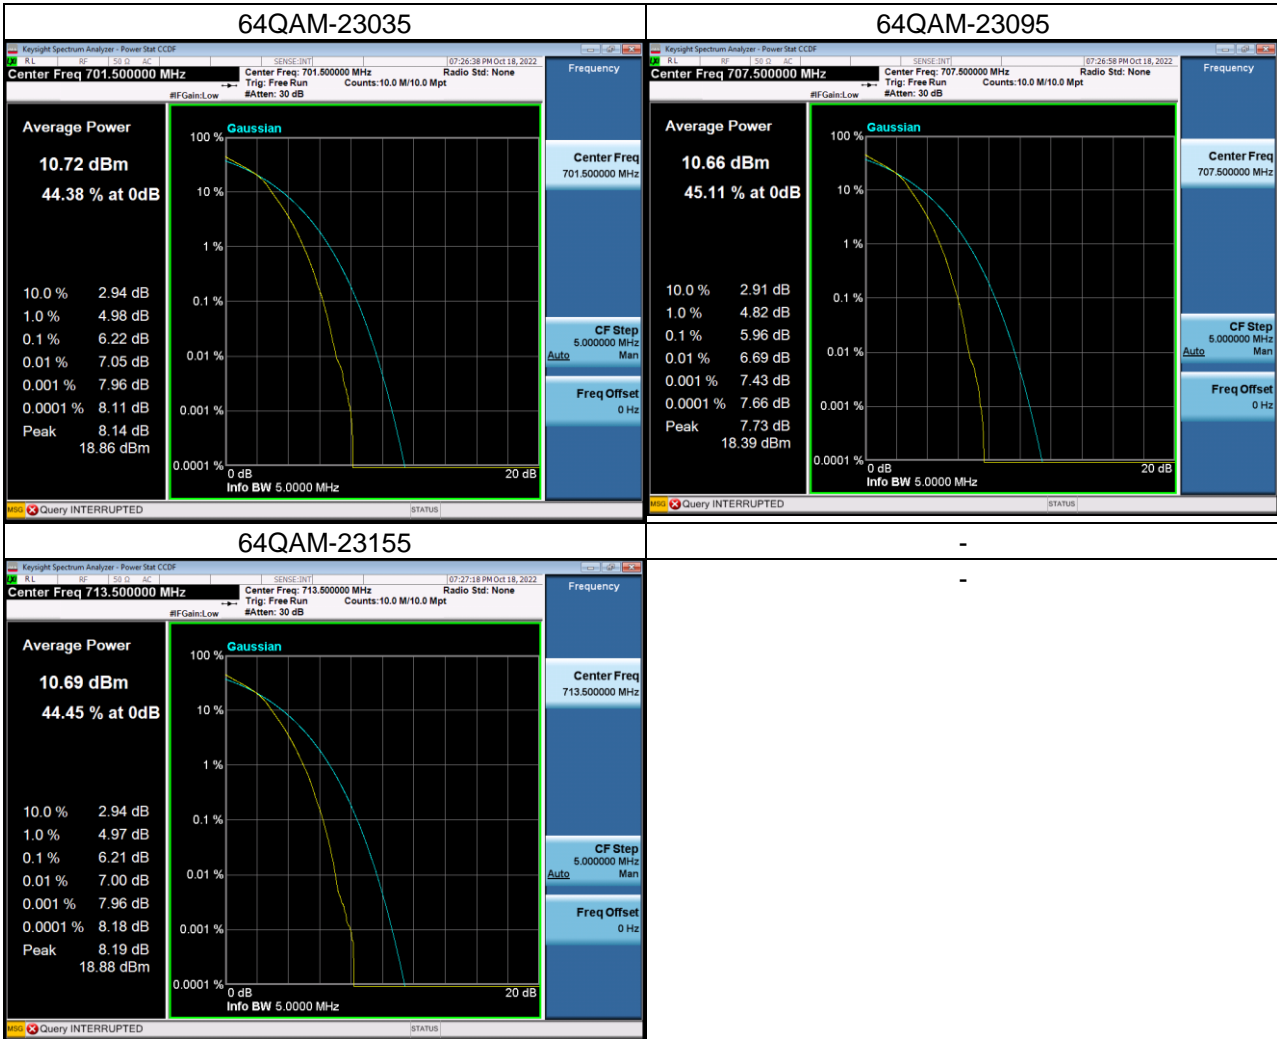

LTE Band 12_5M Spectrum Plot

LTE Band 12_10M Spectrum Plot

LTE Band 13_5M Spectrum Plot

LTE Band 13_10M Spectrum Plot

QPSK-23230

16QAM-23230

64QAM-23230

LTE Band 17_5M Spectrum Plot

LTE Band 17_10M Spectrum Plot