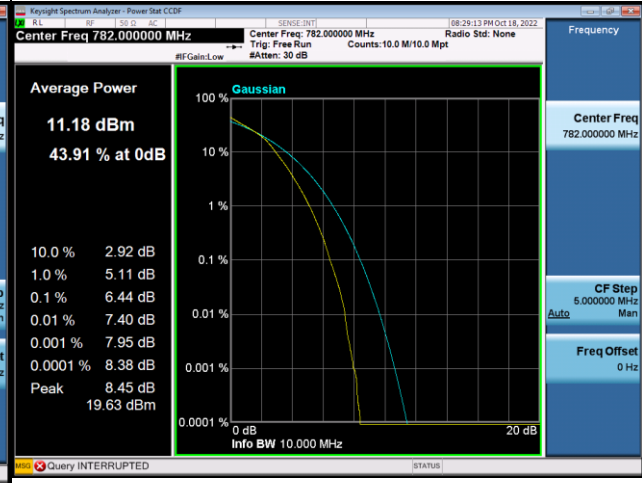

LTE Band 12_5M Spectrum Plot

LTE Band 12_10M Spectrum Plot

LTE Band 13_5M Spectrum Plot

LTE Band 13_10M Spectrum Plot

QPSK-23230

16QAM-23230

64QAM-23230

LTE Band 17_5M Spectrum Plot

LTE Band 17_10M Spectrum Plot