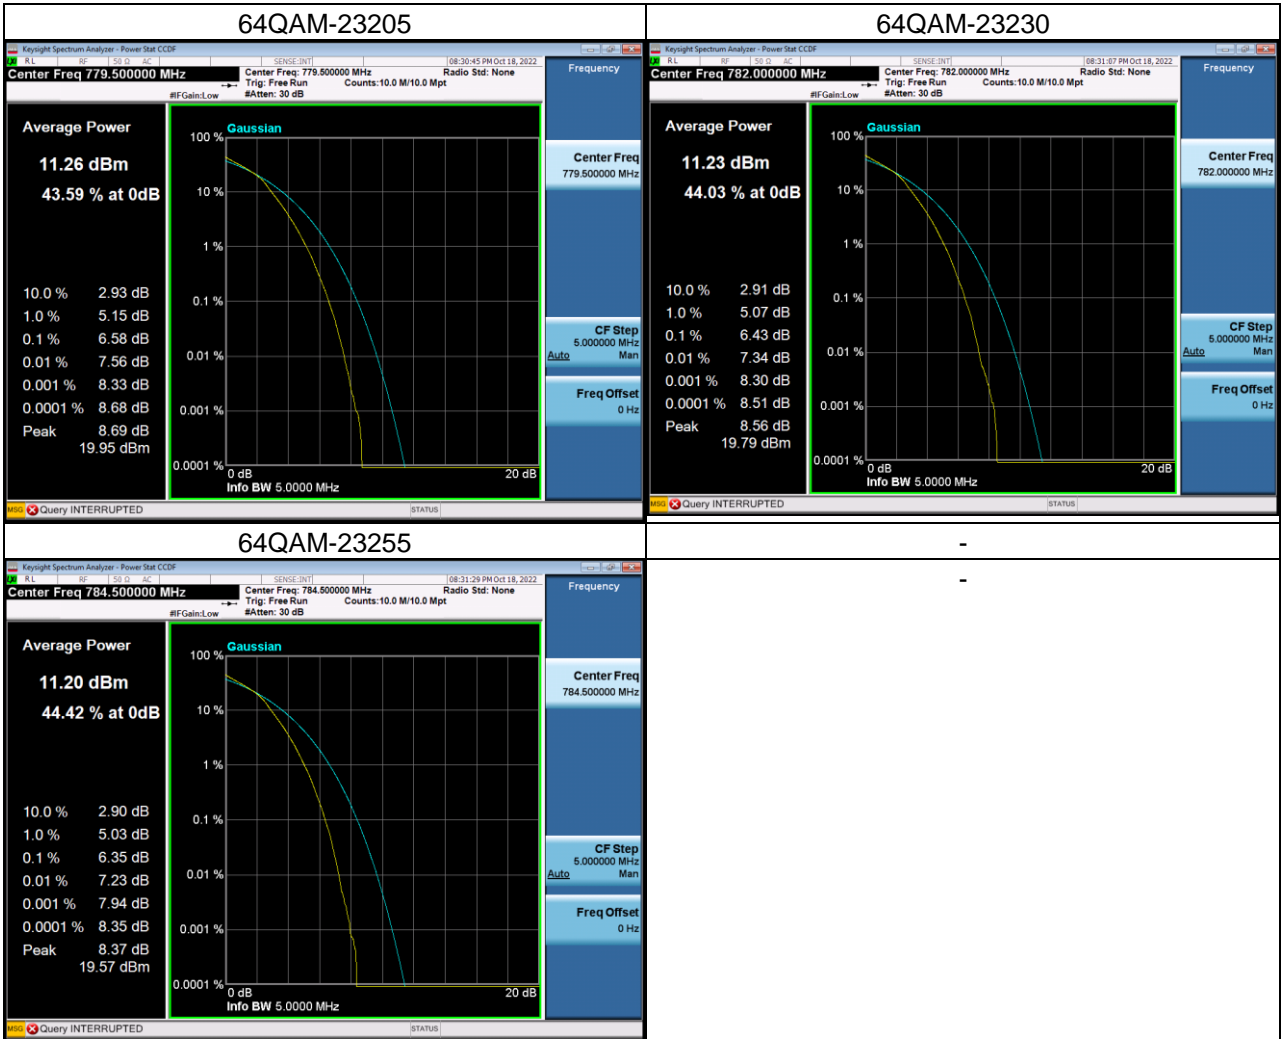

LTE Band 12_5M Spectrum Plot

LTE Band 12_10M Spectrum Plot

LTE Band 13_5M Spectrum Plot

LTE Band 13_10M Spectrum Plot

QPSK-23230

16QAM-23230

64QAM-23230

LTE Band 17_5M Spectrum Plot

LTE Band 17_10M Spectrum Plot