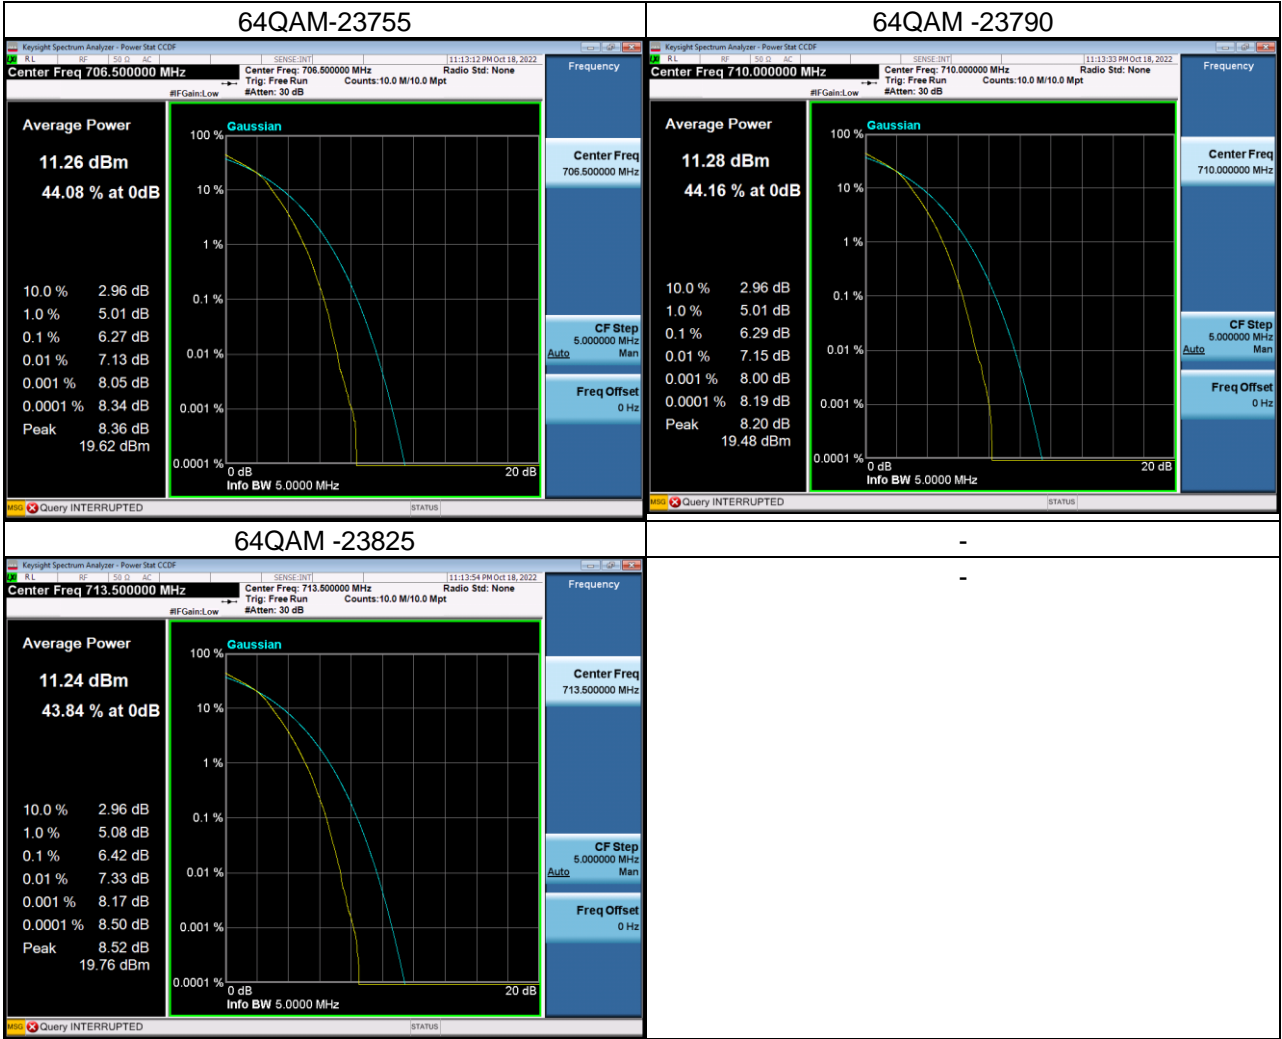

LTE Band 12_5M Spectrum Plot

LTE Band 12_10M Spectrum Plot

LTE Band 13_5M Spectrum Plot

LTE Band 13_10M Spectrum Plot

QPSK-23230

16QAM-23230

64QAM-23230

LTE Band 17_5M Spectrum Plot

LTE Band 17_10M Spectrum Plot