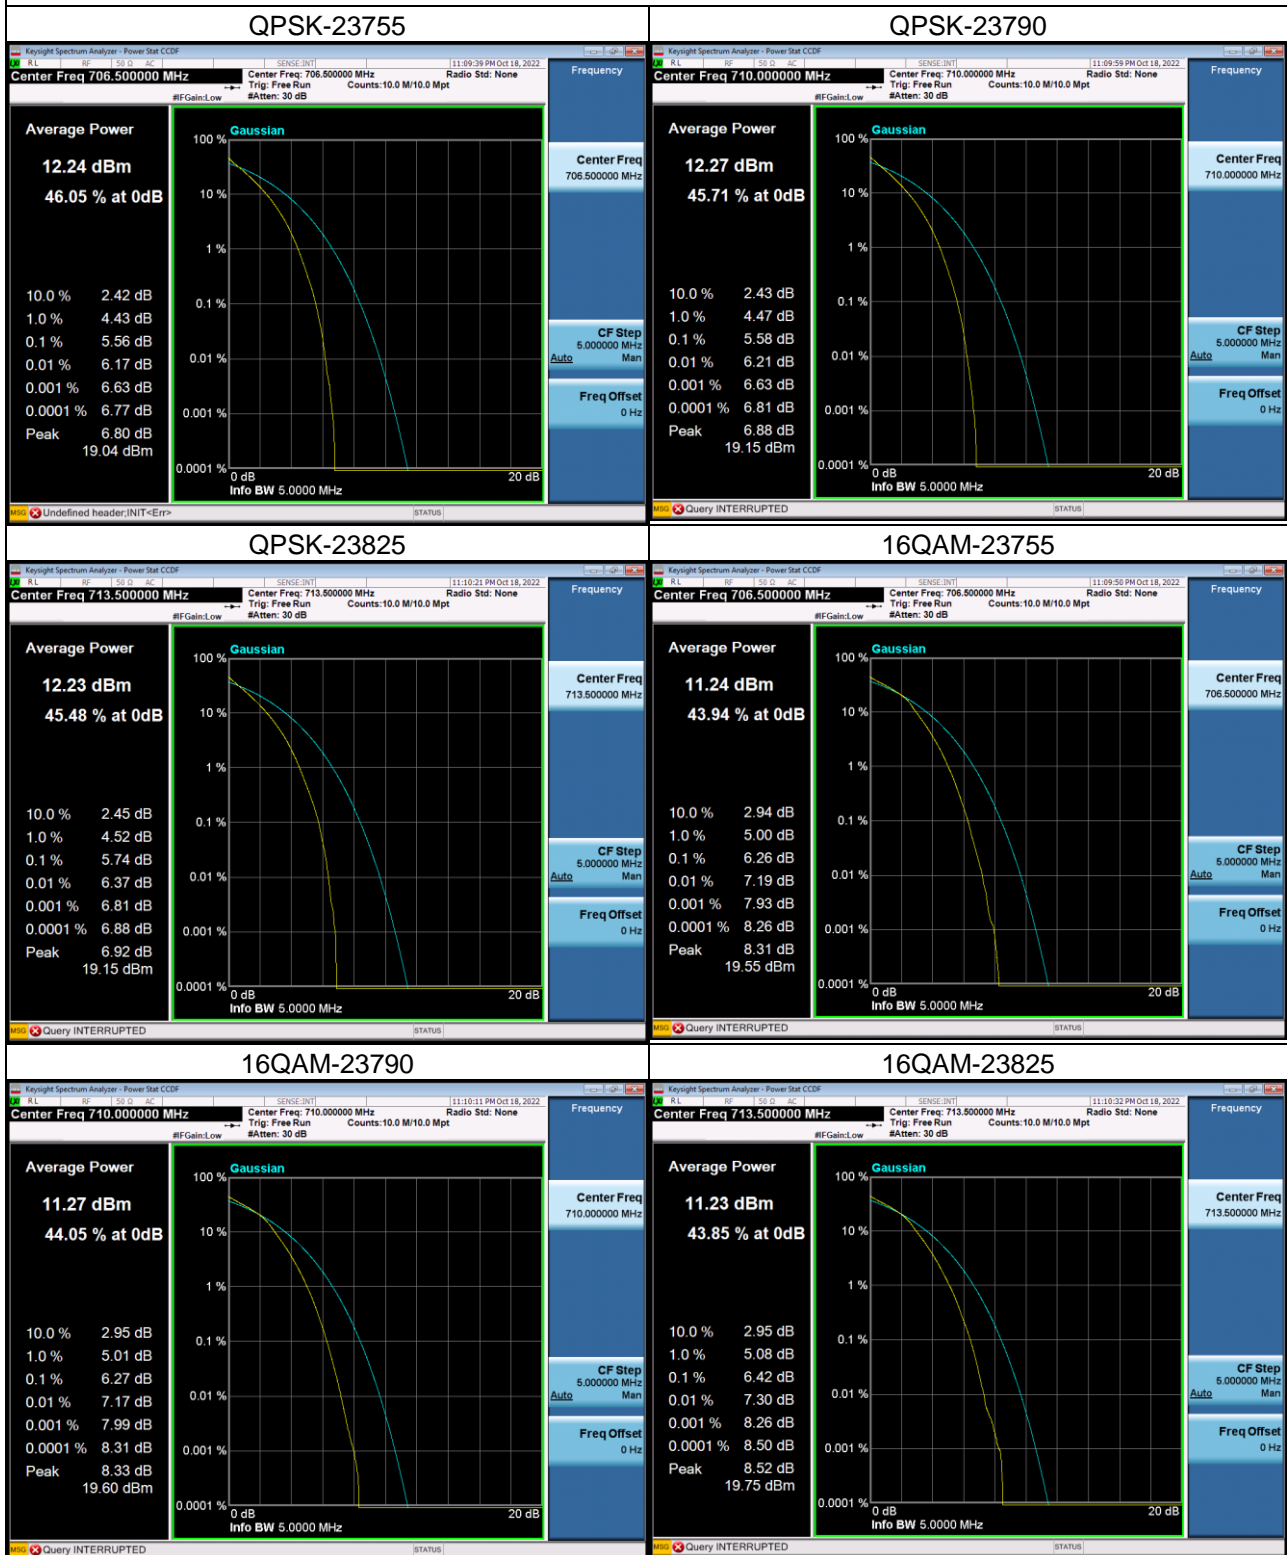

LTE Band 12_5M Spectrum Plot

LTE Band 12_10M Spectrum Plot

LTE Band 13_5M Spectrum Plot

LTE Band 13_10M Spectrum Plot

QPSK-23230

16QAM-23230

64QAM-23230

LTE Band 17_5M Spectrum Plot

LTE Band 17_10M Spectrum Plot