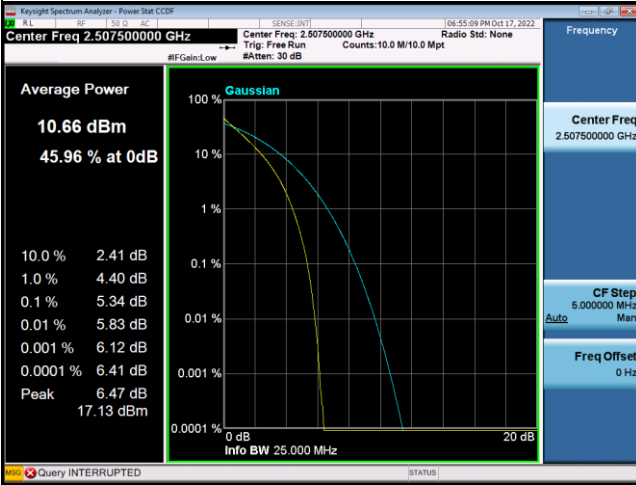

LTE Band 7_15M Spectrum Plot

QPSK-20825