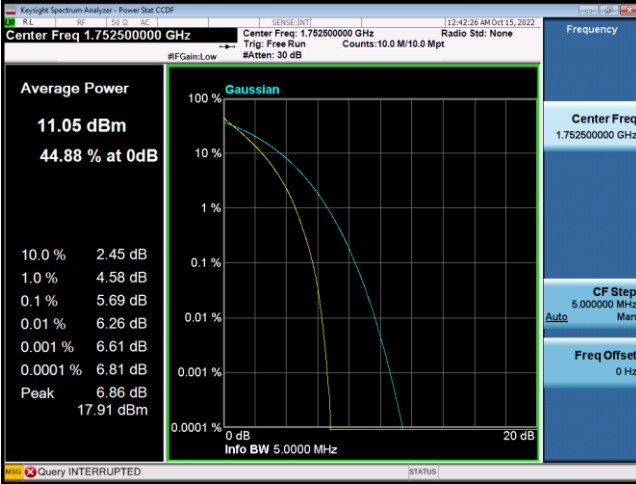

LTE Band 4_3M Spectrum Plot

LTE Band 4_5M Spectrum Plot

QPSK-19975

QPSK-20175

QPSK-20375

16QAM-19975

16QAM-20175

16QAM-20375

LTE Band 4_10M Spectrum Plot

LTE Band 4_15M Spectrum Plot

LTE Band 4_20M Spectrum Plot

QPSK-20050

QPSK-20175

QPSK-20300

16QAM-20050

16QAM-20175