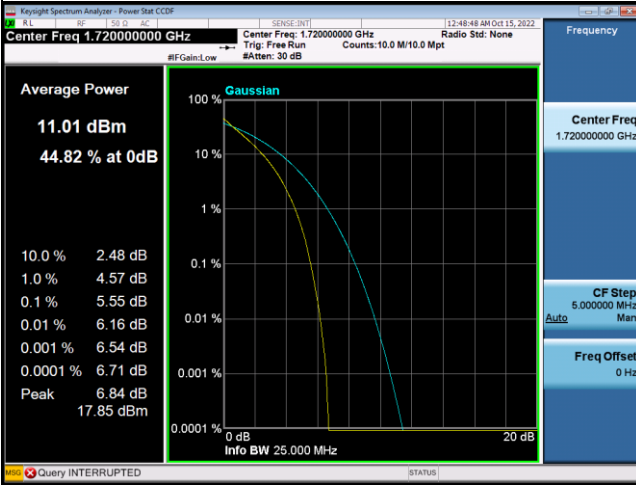

LTE Band 4_10M Spectrum Plot

LTE Band 4_15M Spectrum Plot

LTE Band 4_20M Spectrum Plot

QPSK-20050

QPSK-20175

QPSK-20300

16QAM-20050

16QAM-20175