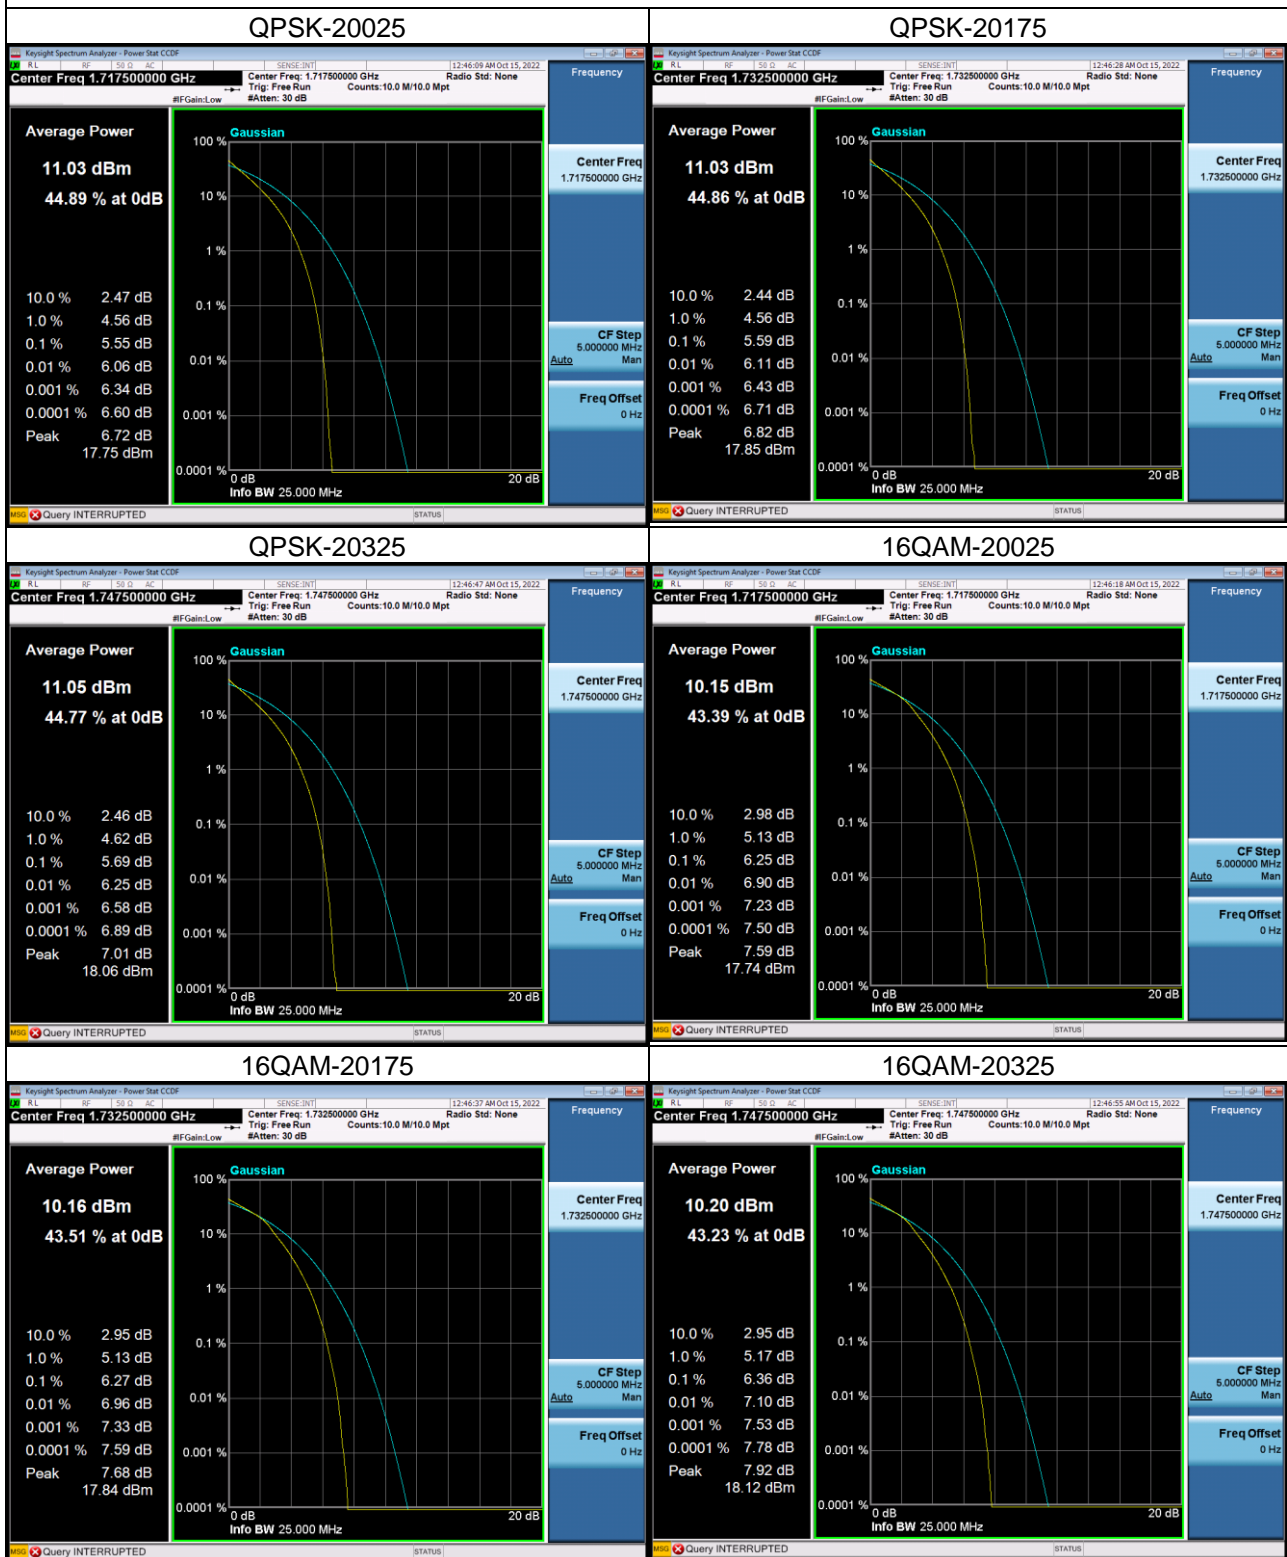

LTE Band 4_3M Spectrum Plot

LTE Band 4_5M Spectrum Plot

QPSK-19975

QPSK-20175

QPSK-20375

16QAM-19975

16QAM-20175

16QAM-20375

LTE Band 4_10M Spectrum Plot

LTE Band 4_15M Spectrum Plot

LTE Band 4_20M Spectrum Plot

QPSK-20050

QPSK-20175

QPSK-20300

16QAM-20050

16QAM-20175

16QAM-20300

LTE Band 7_5M Spectrum Plot

QPSK-20775

QPSK-21100

QPSK-21425

16QAM-20775

16QAM-21100

16QAM-21425