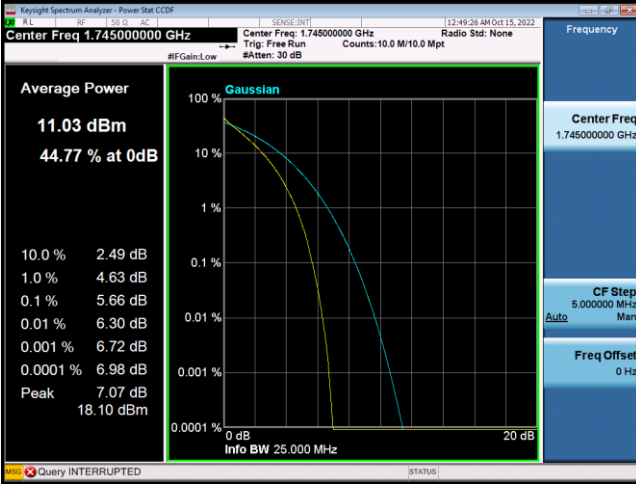

LTE Band 4_10M Spectrum Plot

LTE Band 4_15M Spectrum Plot

LTE Band 4_20M Spectrum Plot

QPSK-20050

QPSK-20175

QPSK-20300

16QAM-20050

16QAM-20175