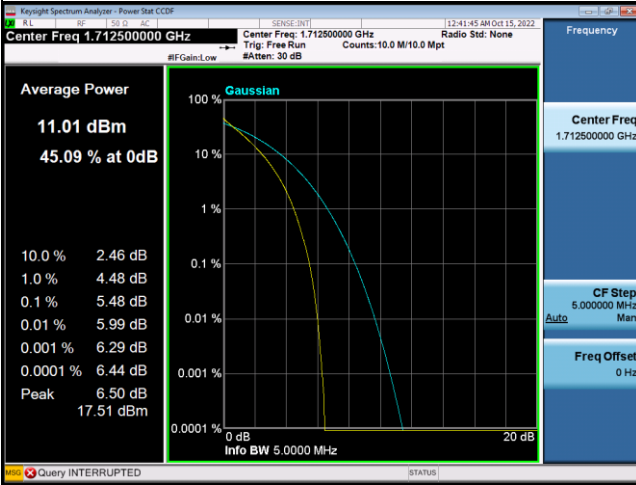

LTE Band 4_3M Spectrum Plot

LTE Band 4_5M Spectrum Plot

QPSK-19975

QPSK-20175

QPSK-20375

16QAM-19975

16QAM-20175

16QAM-20375

LTE Band 4_10M Spectrum Plot

LTE Band 4_15M Spectrum Plot

LTE Band 4_20M Spectrum Plot

QPSK-20050

QPSK-20175

QPSK-20300

16QAM-20050

16QAM-20175