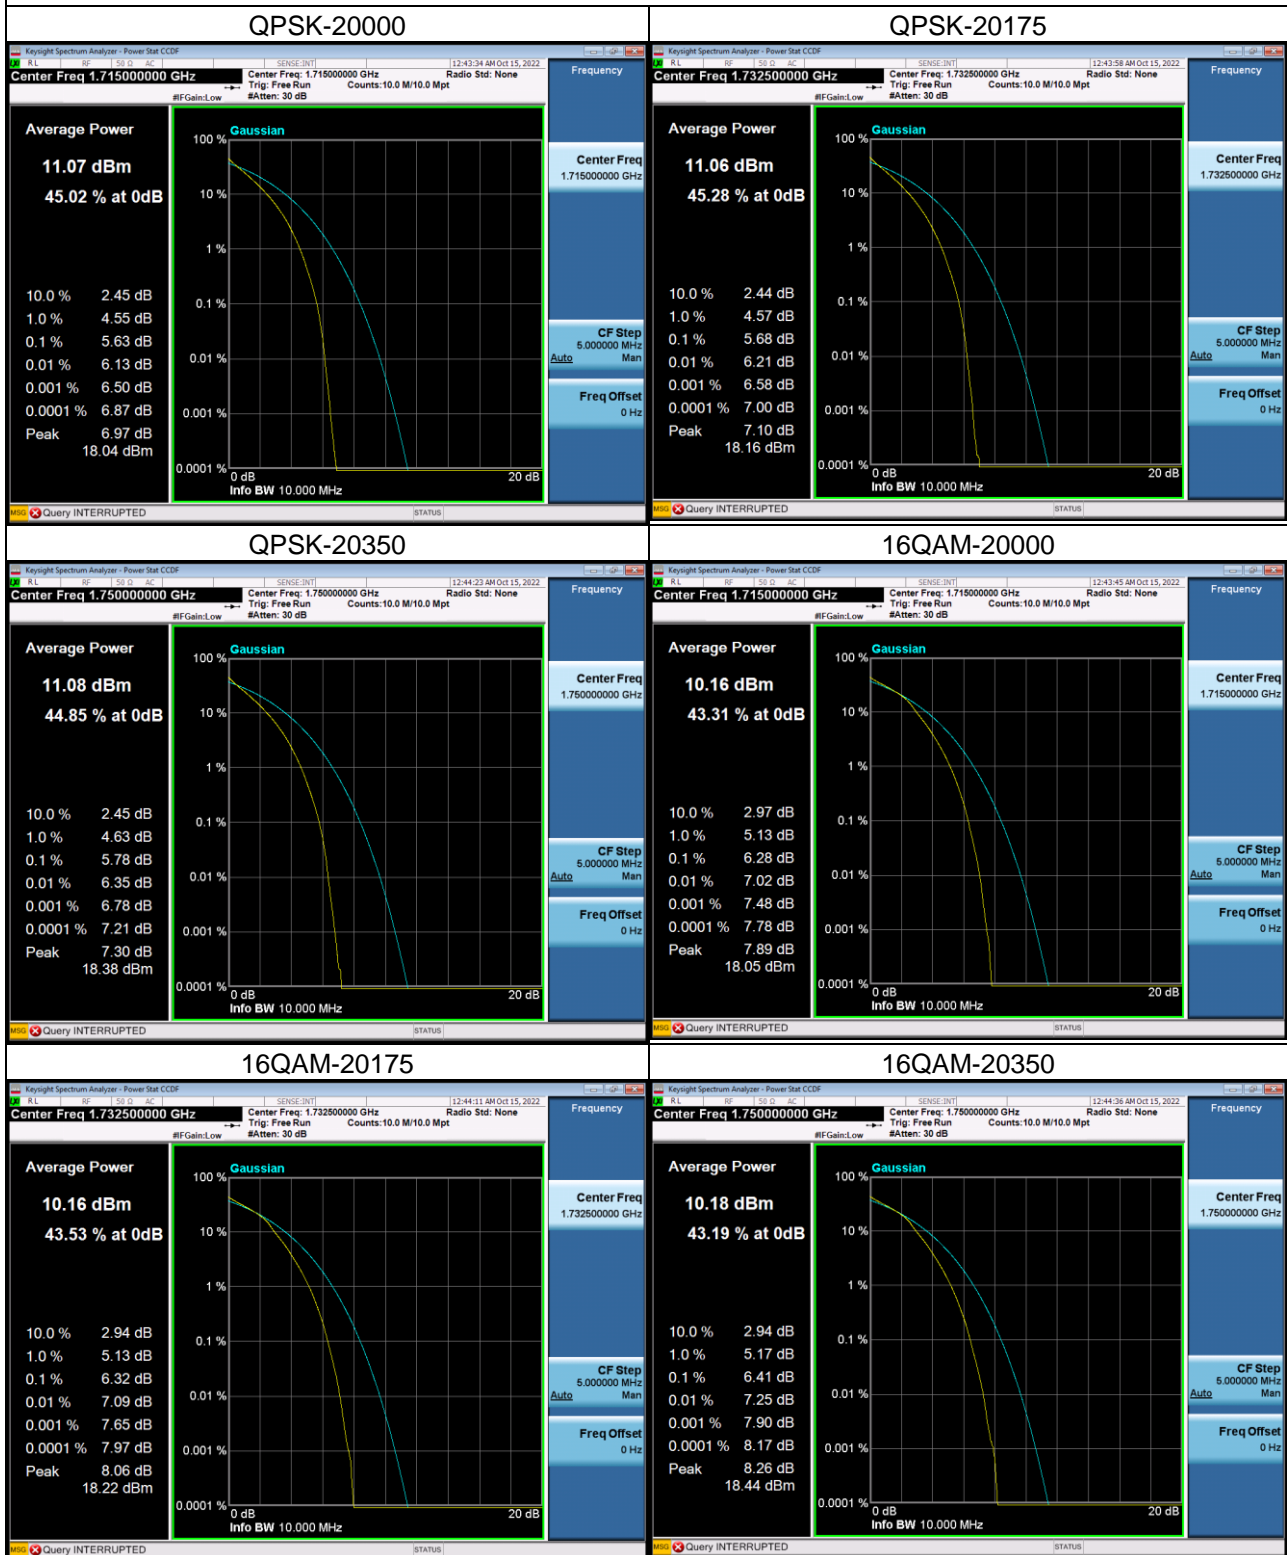

LTE Band 4_3M Spectrum Plot

LTE Band 4_5M Spectrum Plot

QPSK-19975

QPSK-20175

QPSK-20375

16QAM-19975

16QAM-20175

16QAM-20375

LTE Band 4_10M Spectrum Plot

LTE Band 4_15M Spectrum Plot

LTE Band 4_20M Spectrum Plot

QPSK-20050

QPSK-20175

QPSK-20300

16QAM-20050

16QAM-20175

16QAM-20300

LTE Band 7_5M Spectrum Plot

QPSK-20775

QPSK-21100

QPSK-21425

16QAM-20775

16QAM-21100

16QAM-21425