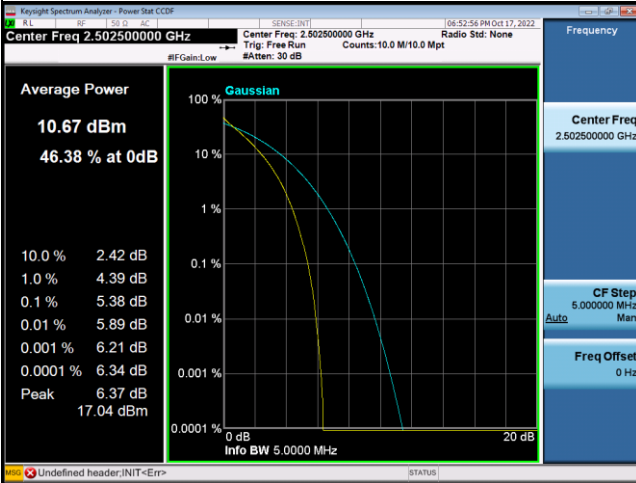

LTE Band 7_5M Spectrum Plot

QPSK-20775