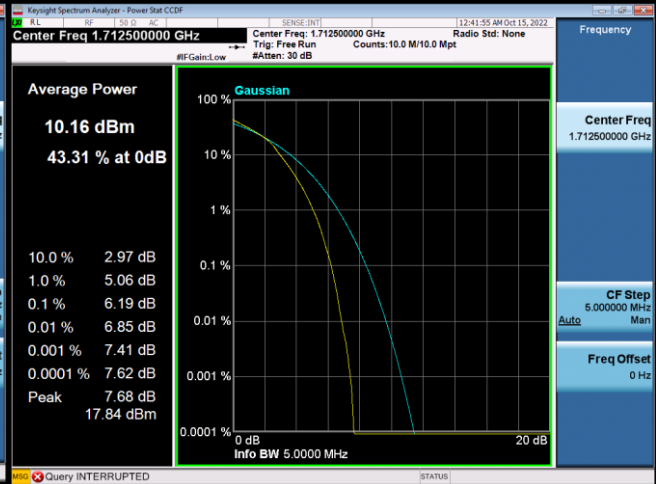

LTE Band 4_3M Spectrum Plot

LTE Band 4_5M Spectrum Plot

QPSK-19975

QPSK-20175

QPSK-20375

16QAM-19975

16QAM-20175

16QAM-20375

LTE Band 4_10M Spectrum Plot

LTE Band 4_15M Spectrum Plot

LTE Band 4_20M Spectrum Plot

QPSK-20050

QPSK-20175

QPSK-20300

16QAM-20050

16QAM-20175