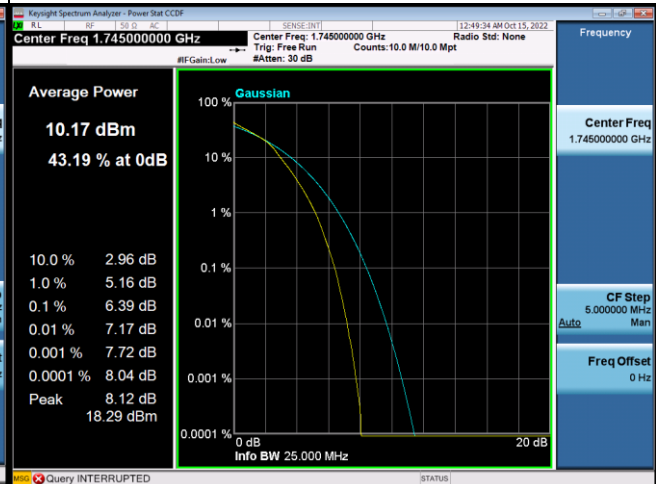

16QAM-20300