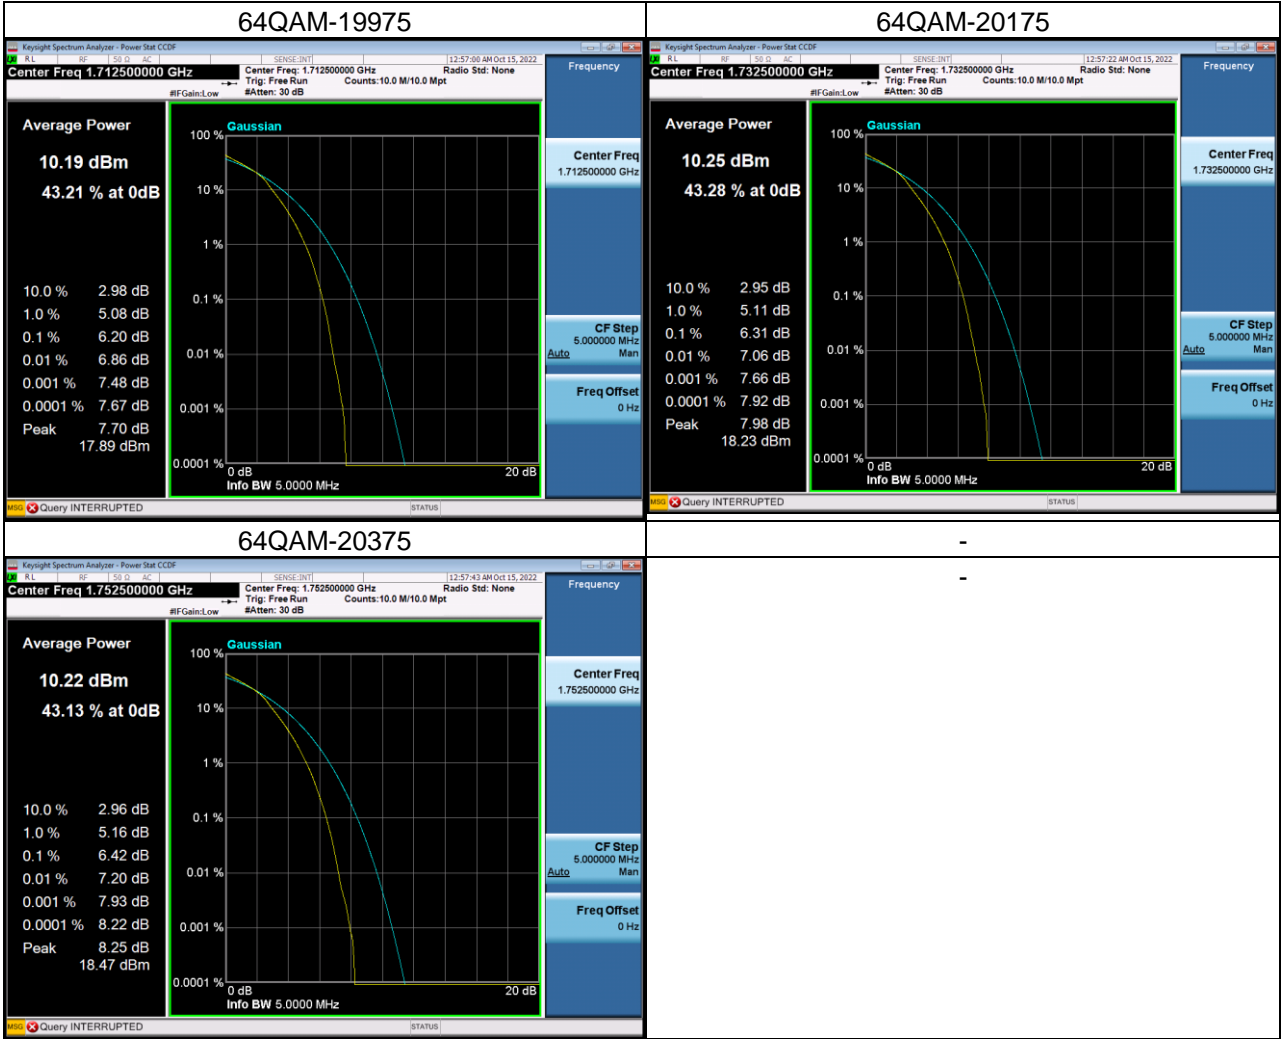

LTE Band 4_3M Spectrum Plot

LTE Band 4_5M Spectrum Plot

QPSK-19975

QPSK-20175

QPSK-20375

16QAM-19975

16QAM-20175

16QAM-20375

LTE Band 4_10M Spectrum Plot

LTE Band 4_15M Spectrum Plot

LTE Band 4_20M Spectrum Plot

QPSK-20050

QPSK-20175

QPSK-20300

16QAM-20050

16QAM-20175