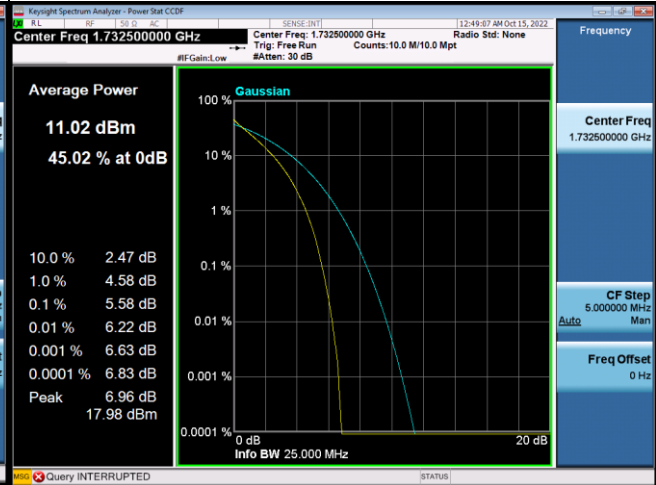

LTE Band 4_10M Spectrum Plot

LTE Band 4_15M Spectrum Plot

LTE Band 4_20M Spectrum Plot

QPSK-20050

QPSK-20175

QPSK-20300

16QAM-20050

16QAM-20175