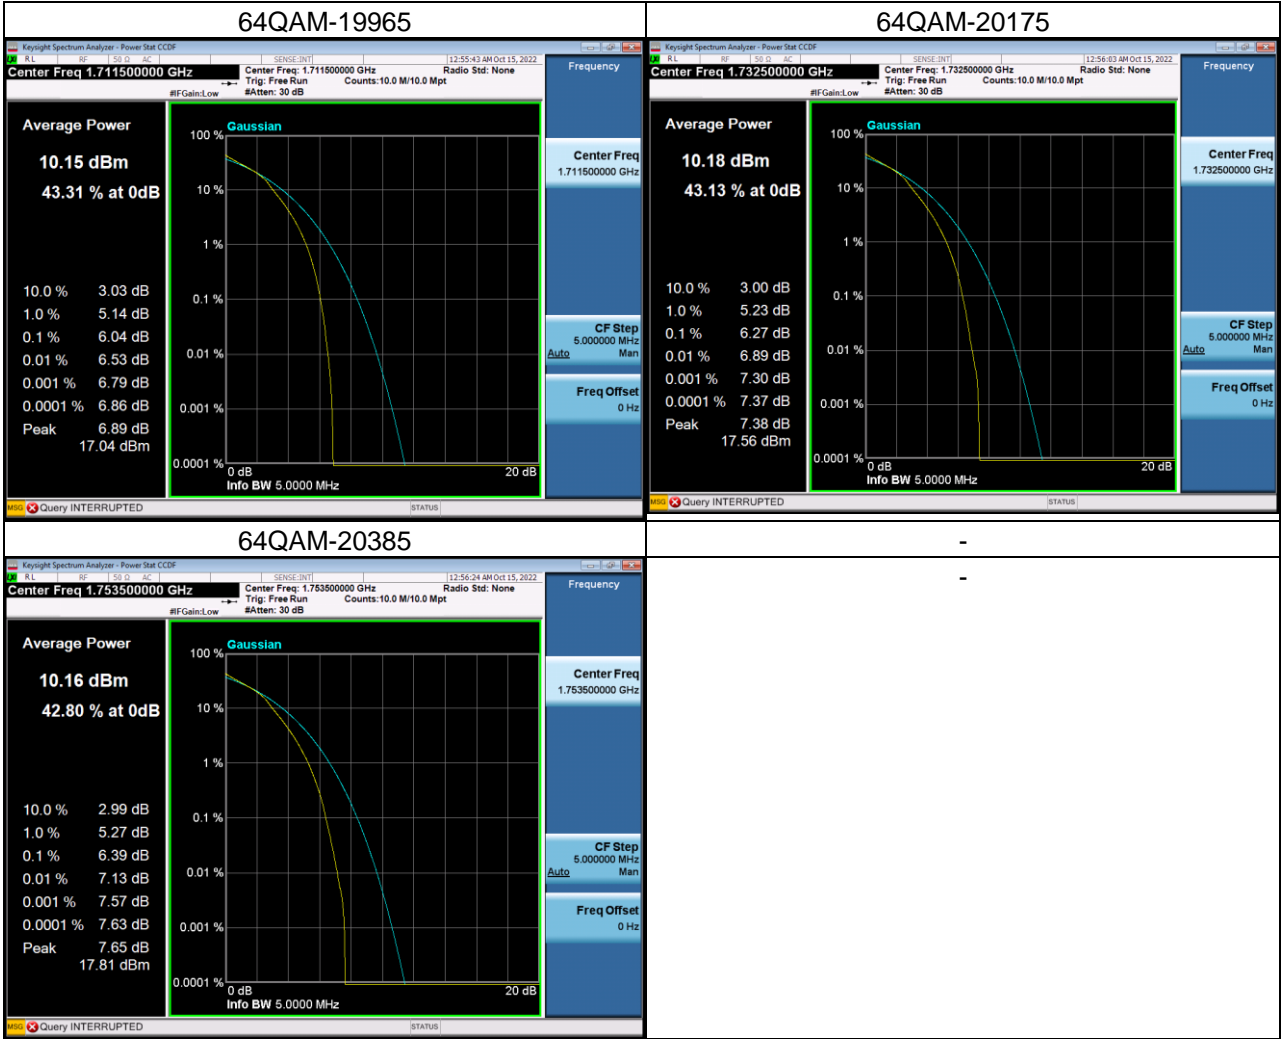

LTE Band 4_3M Spectrum Plot

LTE Band 4_5M Spectrum Plot

QPSK-19975

QPSK-20175

QPSK-20375

16QAM-19975

16QAM-20175

16QAM-20375

LTE Band 4_10M Spectrum Plot

LTE Band 4_15M Spectrum Plot

LTE Band 4_20M Spectrum Plot

QPSK-20050

QPSK-20175

QPSK-20300

16QAM-20050

16QAM-20175