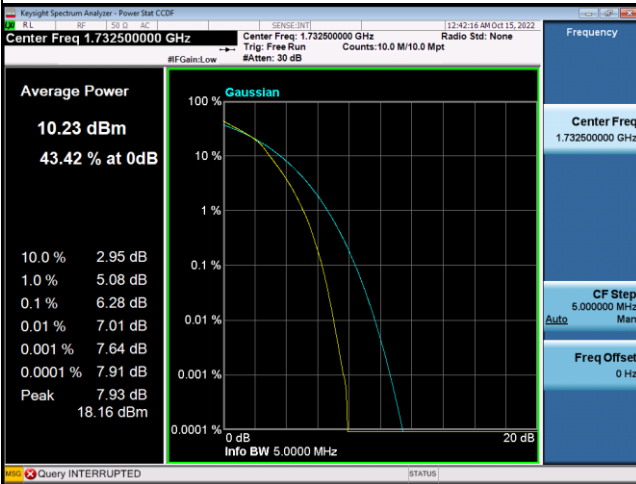

LTE Band 4_3M Spectrum Plot

LTE Band 4_5M Spectrum Plot

QPSK-19975

QPSK-20175

QPSK-20375

16QAM-19975

16QAM-20175

16QAM-20375

LTE Band 4_10M Spectrum Plot

LTE Band 4_15M Spectrum Plot

LTE Band 4_20M Spectrum Plot

QPSK-20050

QPSK-20175

QPSK-20300

16QAM-20050

16QAM-20175