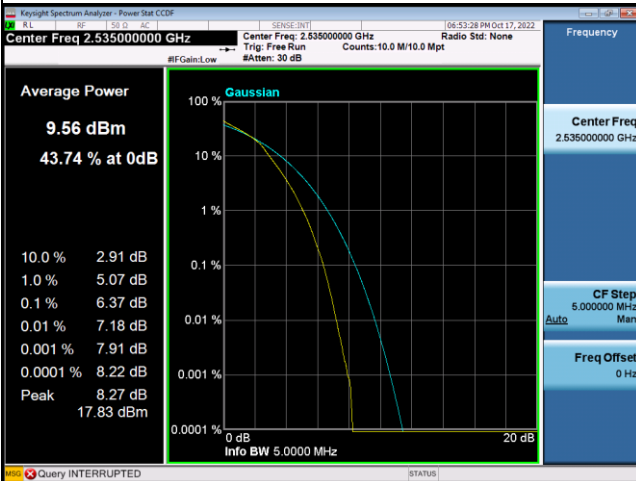

LTE Band 4_10M Spectrum Plot

LTE Band 4_15M Spectrum Plot

LTE Band 4_20M Spectrum Plot

QPSK-20050

QPSK-20175

QPSK-20300

16QAM-20050

16QAM-20175

16QAM-20300

LTE Band 7_5M Spectrum Plot

QPSK-20775

QPSK-21100

QPSK-21425

16QAM-20775

16QAM-21100

16QAM-21425