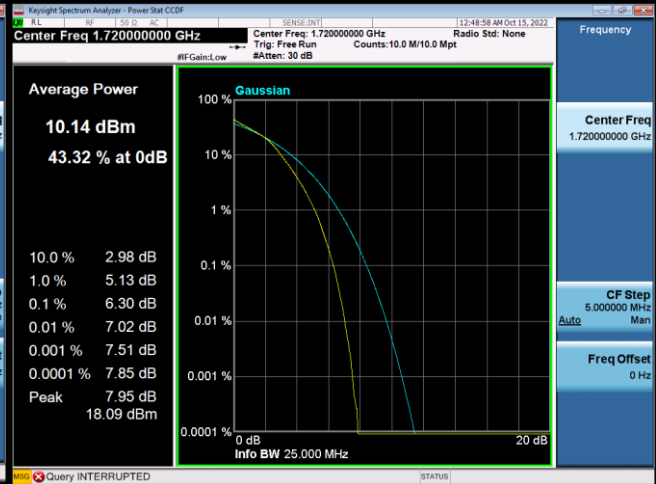

LTE Band 4_10M Spectrum Plot

LTE Band 4_15M Spectrum Plot

LTE Band 4_20M Spectrum Plot

QPSK-20050

QPSK-20175

QPSK-20300

16QAM-20050

16QAM-20175