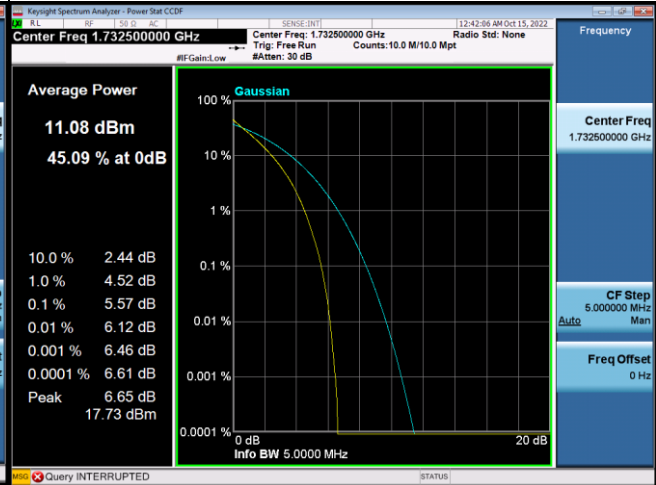

LTE Band 4_3M Spectrum Plot

LTE Band 4_5M Spectrum Plot

QPSK-19975

QPSK-20175

QPSK-20375

16QAM-19975

16QAM-20175

16QAM-20375

LTE Band 4_10M Spectrum Plot

LTE Band 4_15M Spectrum Plot

LTE Band 4_20M Spectrum Plot

QPSK-20050

QPSK-20175

QPSK-20300

16QAM-20050

16QAM-20175