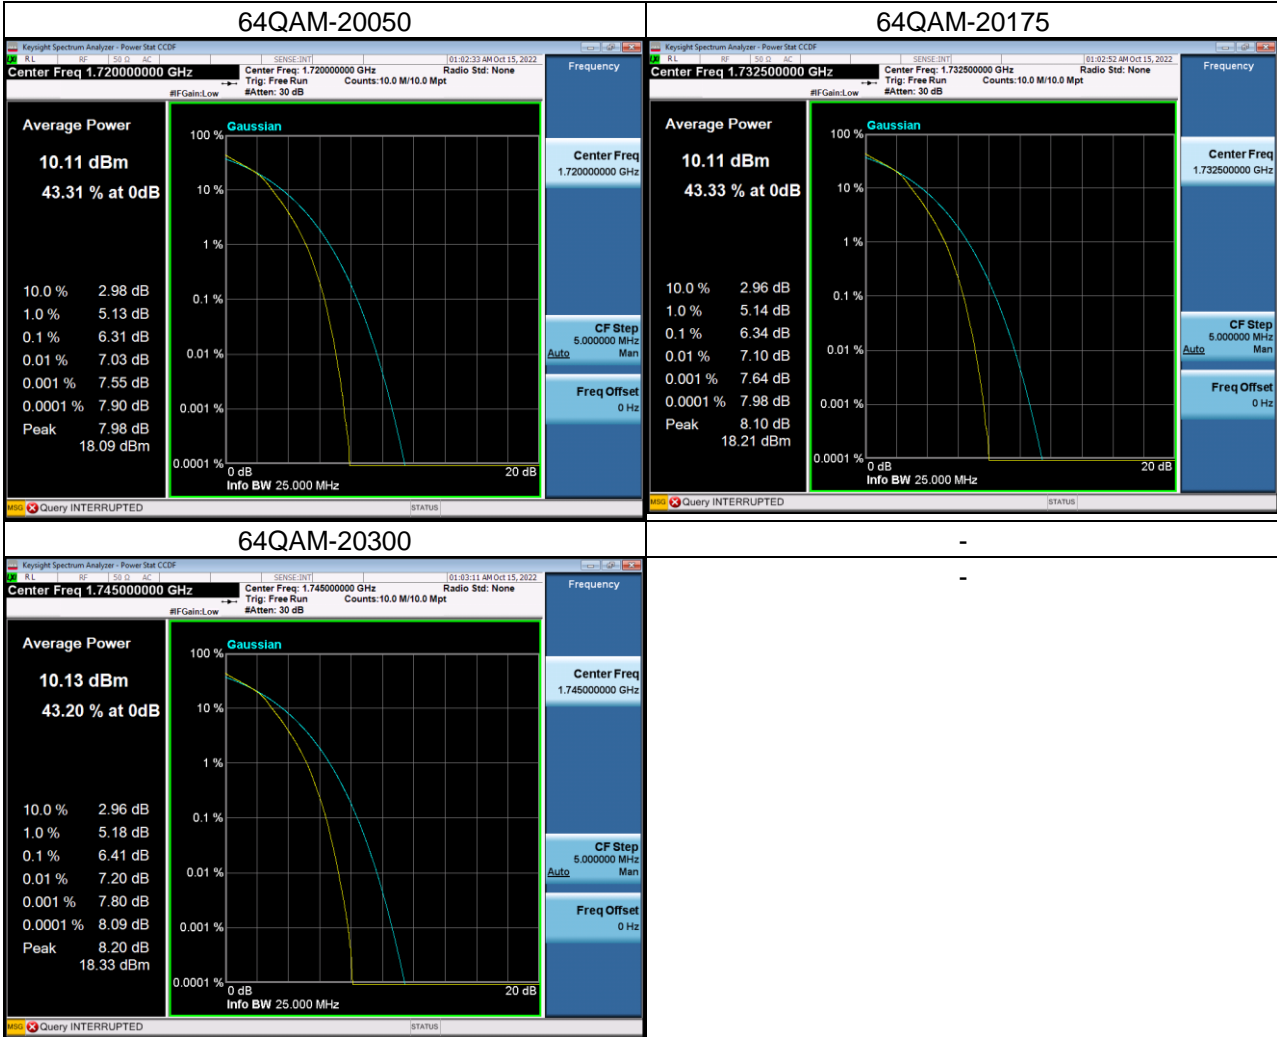

LTE Band 4_3M Spectrum Plot

LTE Band 4_5M Spectrum Plot

QPSK-19975

QPSK-20175

QPSK-20375

16QAM-19975

16QAM-20175

16QAM-20375

LTE Band 4_10M Spectrum Plot

LTE Band 4_15M Spectrum Plot

LTE Band 4_20M Spectrum Plot

QPSK-20050

QPSK-20175

QPSK-20300

16QAM-20050

16QAM-20175

16QAM-20300

LTE Band 7_5M Spectrum Plot

QPSK-20775

QPSK-21100

QPSK-21425

16QAM-20775

16QAM-21100

16QAM-21425