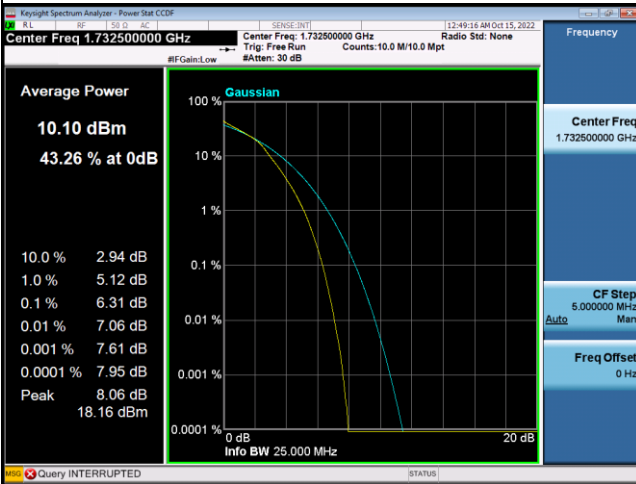

LTE Band 4_10M Spectrum Plot

LTE Band 4_15M Spectrum Plot

LTE Band 4_20M Spectrum Plot

QPSK-20050

QPSK-20175

QPSK-20300

16QAM-20050

16QAM-20175