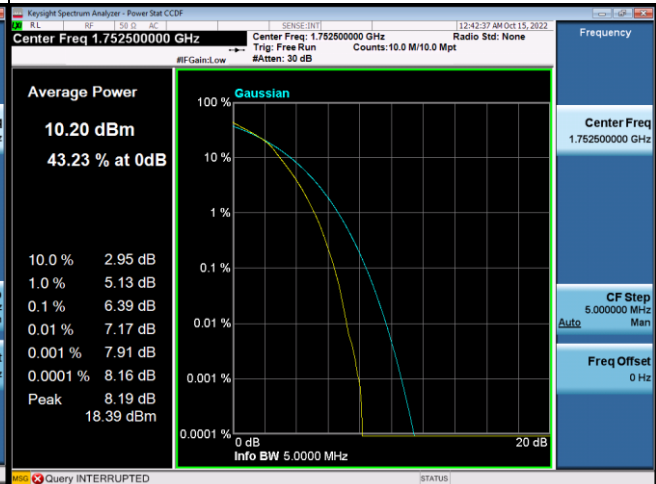

LTE Band 4_3M Spectrum Plot

LTE Band 4_5M Spectrum Plot

QPSK-19975

QPSK-20175

QPSK-20375

16QAM-19975

16QAM-20175

16QAM-20375

LTE Band 4_10M Spectrum Plot

LTE Band 4_15M Spectrum Plot

LTE Band 4_20M Spectrum Plot

QPSK-20050

QPSK-20175

QPSK-20300

16QAM-20050

16QAM-20175