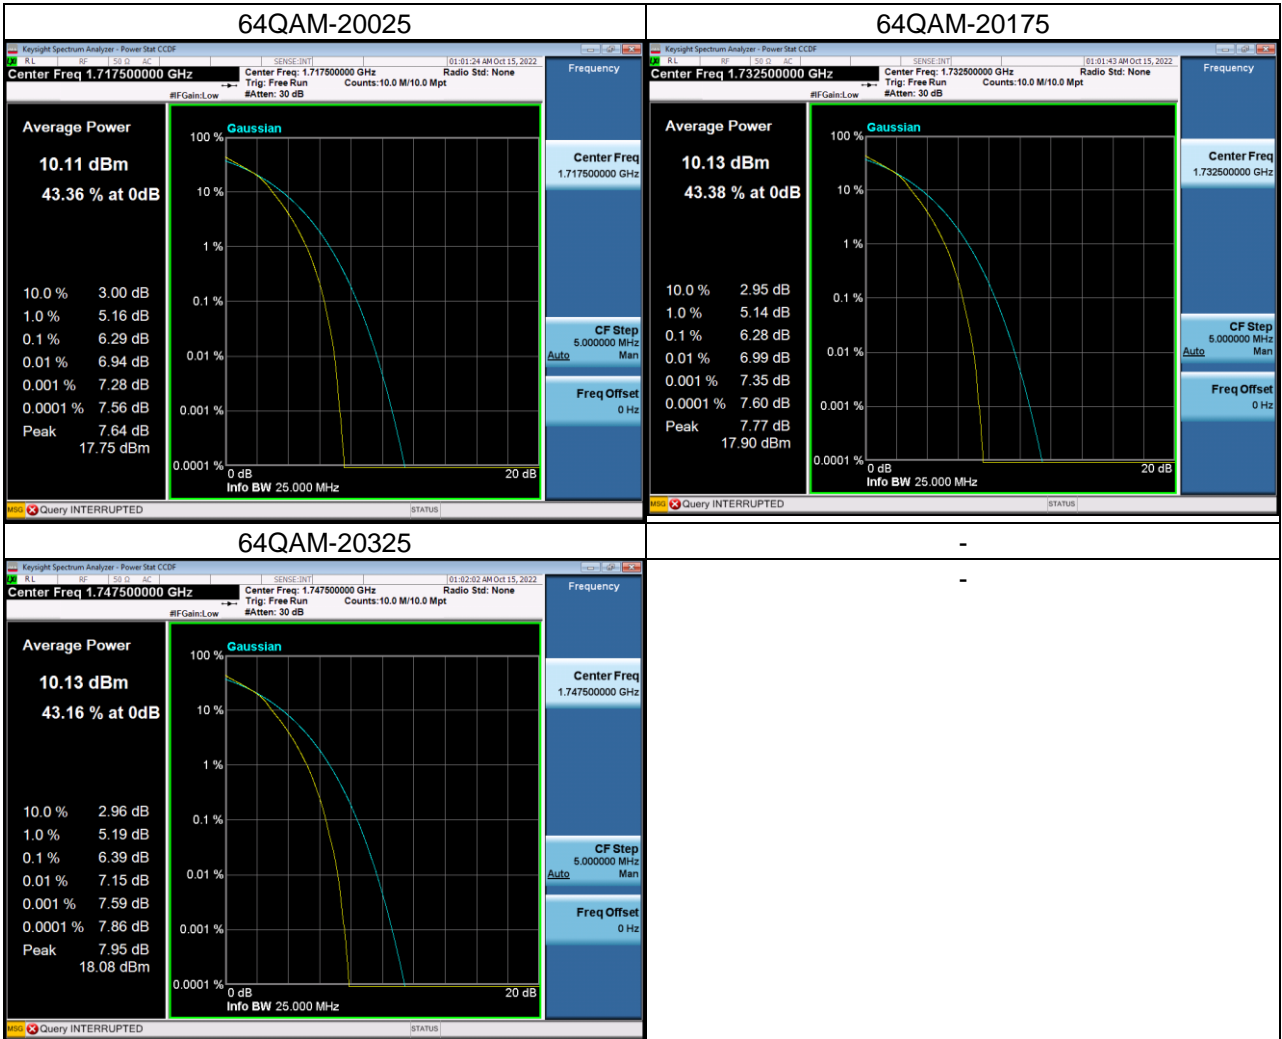

LTE Band 4_3M Spectrum Plot

LTE Band 4_5M Spectrum Plot

QPSK-19975

QPSK-20175

QPSK-20375

16QAM-19975

16QAM-20175

16QAM-20375

LTE Band 4_10M Spectrum Plot

LTE Band 4_15M Spectrum Plot

LTE Band 4_20M Spectrum Plot

QPSK-20050

QPSK-20175

QPSK-20300

16QAM-20050

16QAM-20175