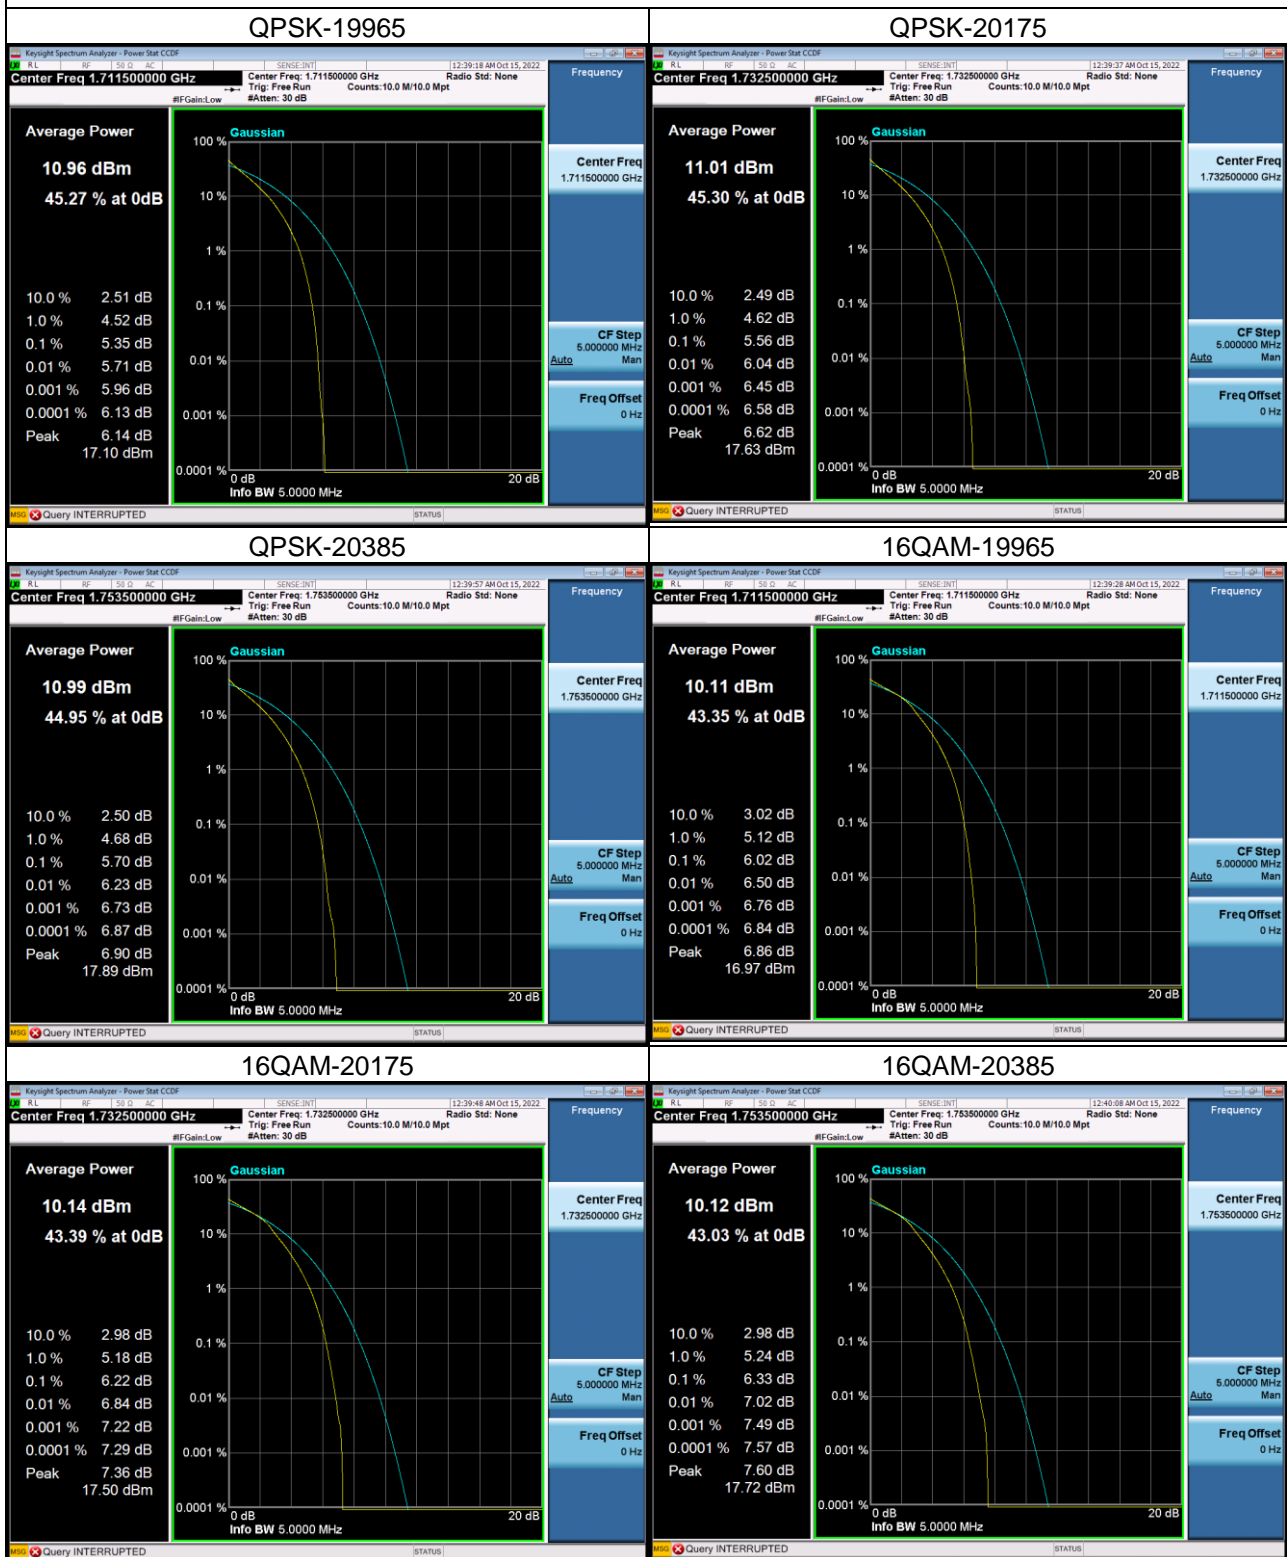

LTE Band 4_3M Spectrum Plot

LTE Band 4_5M Spectrum Plot

QPSK-19975

QPSK-20175

QPSK-20375

16QAM-19975

16QAM-20175

16QAM-20375

LTE Band 4_10M Spectrum Plot

LTE Band 4_15M Spectrum Plot

LTE Band 4_20M Spectrum Plot

QPSK-20050

QPSK-20175

QPSK-20300

16QAM-20050

16QAM-20175

16QAM-20300

LTE Band 7_5M Spectrum Plot

QPSK-20775

QPSK-21100

QPSK-21425

16QAM-20775

16QAM-21100

16QAM-21425