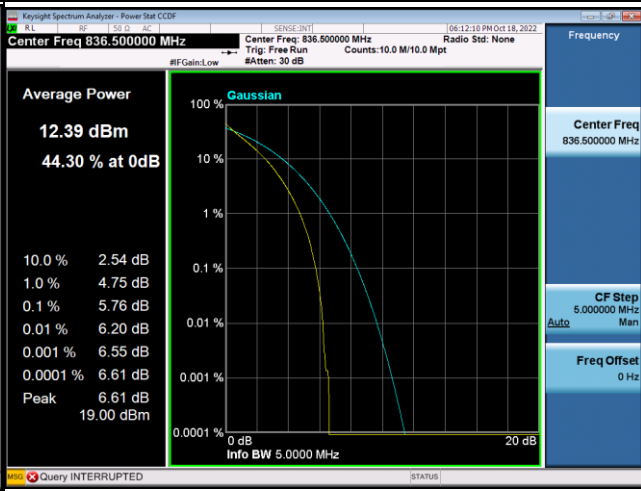

LTE Band 5_3M Spectrum Plot

QPSK-20415

QPSK-20525

QPSK-20635

16QAM-20415

16QAM-20525

16QAM-20635

LTE Band 5_5M Spectrum Plot