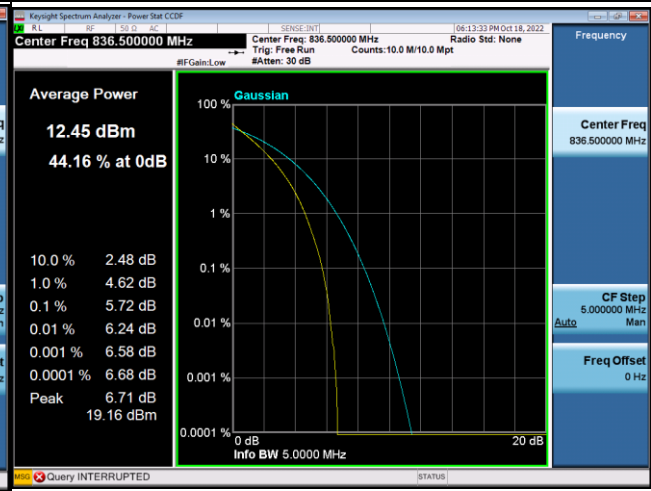

QPSK-20525