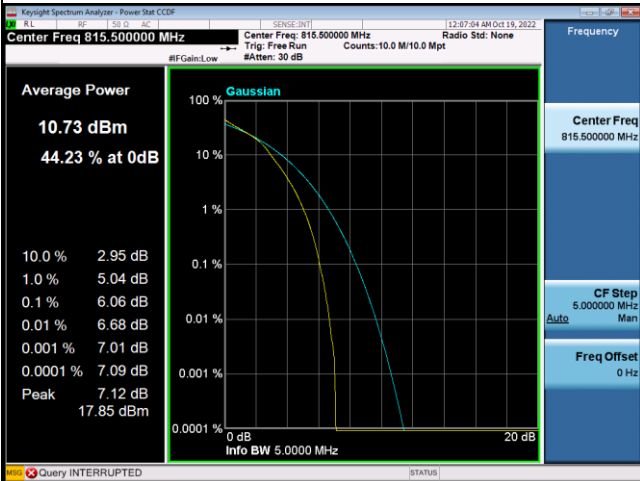

LTE Band 26_3M Spectrum Plot

64QAM-26805