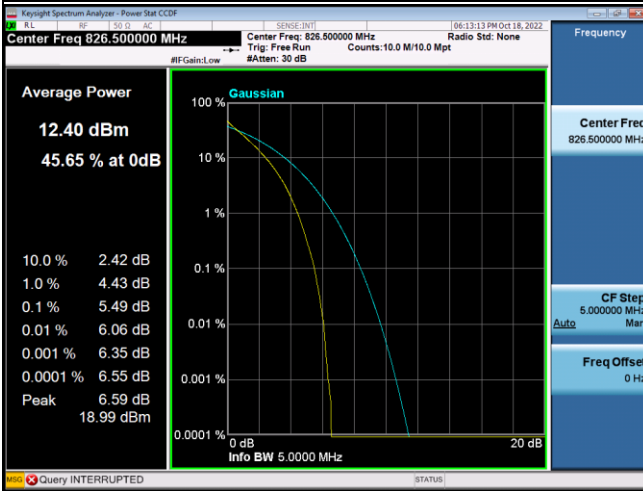

LTE Band 5_5M Spectrum Plot

QPSK-20425