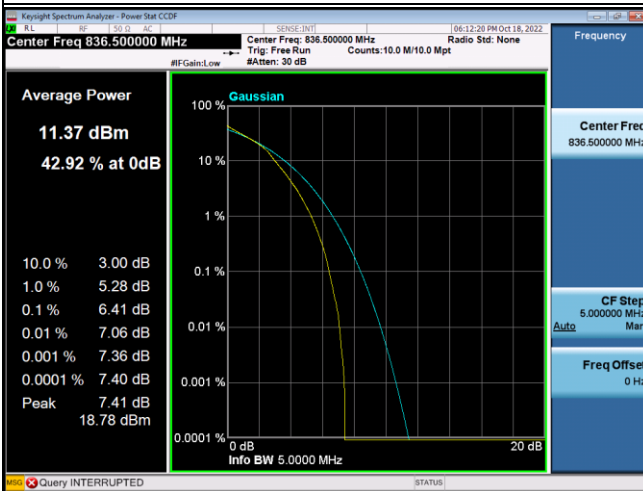

LTE Band 5_3M Spectrum Plot

QPSK-20415

QPSK-20525

QPSK-20635

16QAM-20415

16QAM-20525

16QAM-20635

LTE Band 5_5M Spectrum Plot