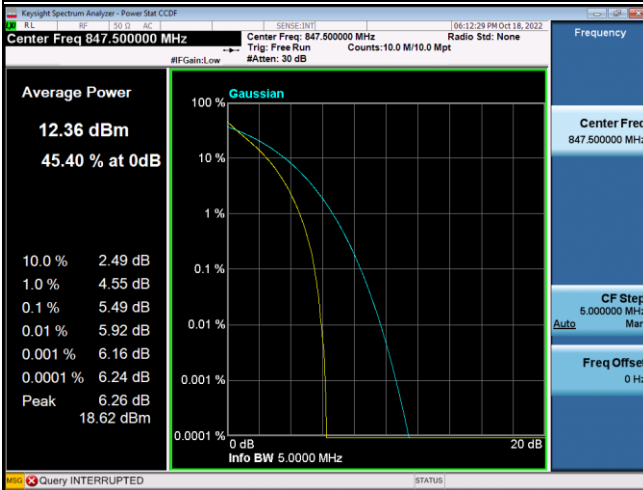

LTE Band 5_3M Spectrum Plot

QPSK-20415

QPSK-20525

QPSK-20635

16QAM-20415

16QAM-20525

16QAM-20635

LTE Band 5_5M Spectrum Plot