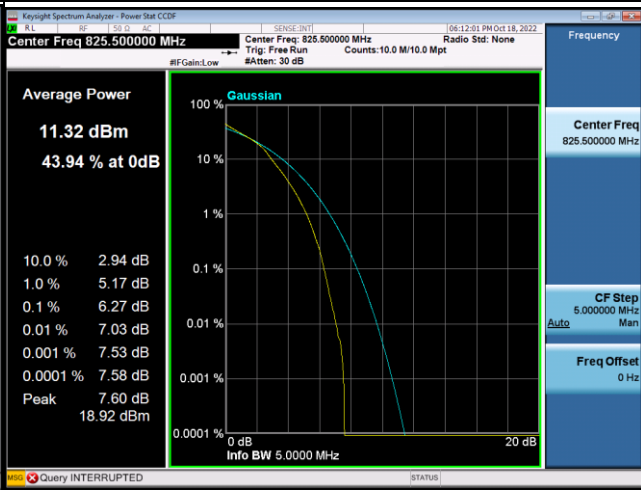

LTE Band 5_3M Spectrum Plot

QPSK-20415

QPSK-20525

QPSK-20635

16QAM-20415

16QAM-20525

16QAM-20635

LTE Band 5_5M Spectrum Plot