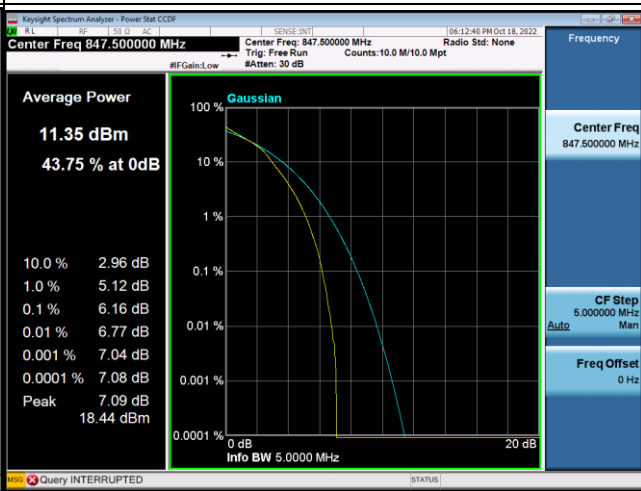

LTE Band 5_3M Spectrum Plot

QPSK-20415

QPSK-20525

QPSK-20635

16QAM-20415

16QAM-20525

16QAM-20635

LTE Band 5_5M Spectrum Plot