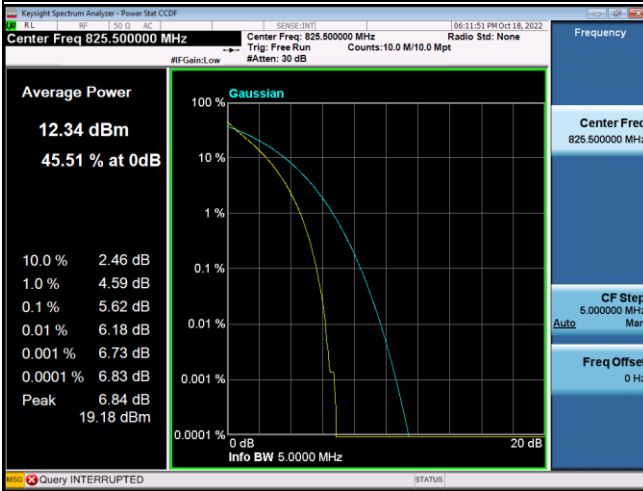

LTE Band 5_3M Spectrum Plot

QPSK-20415

QPSK-20525

QPSK-20635

16QAM-20415

16QAM-20525

16QAM-20635

LTE Band 5_5M Spectrum Plot