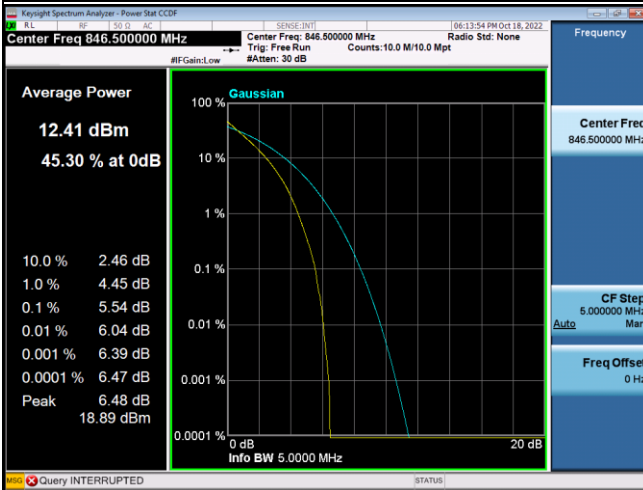

QPSK-20625