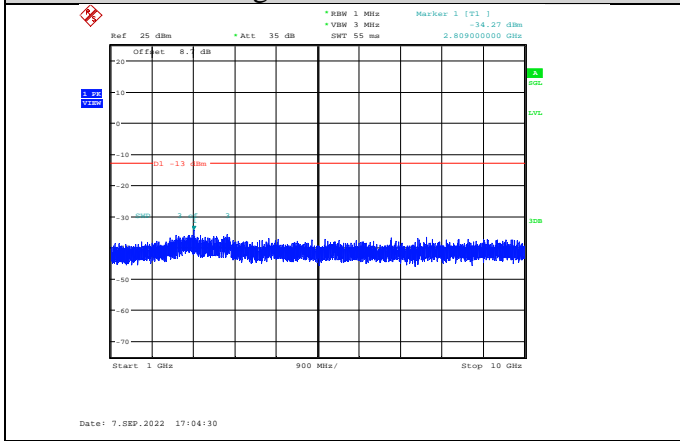

**Band17-5MHz-QPSK-23755-1RB#0-
Range1:30~1000MHz**