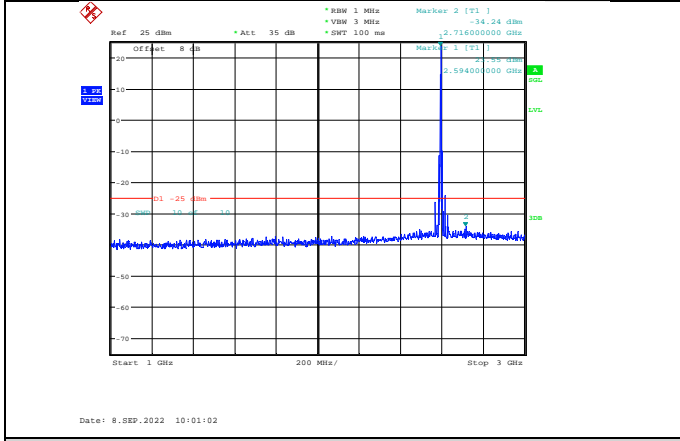

Band38-5MHz-16QAM-38000-1RB#0-Range1:30~1000MHz