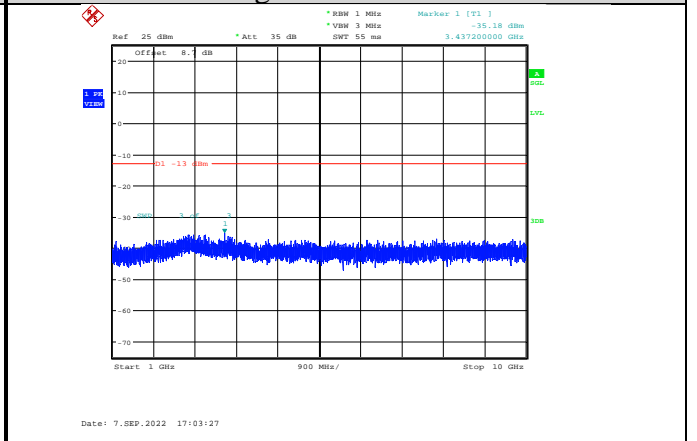

**Band12-10MHz-16QAM-23130-1RB#0-
Range1:30~1000MHz**