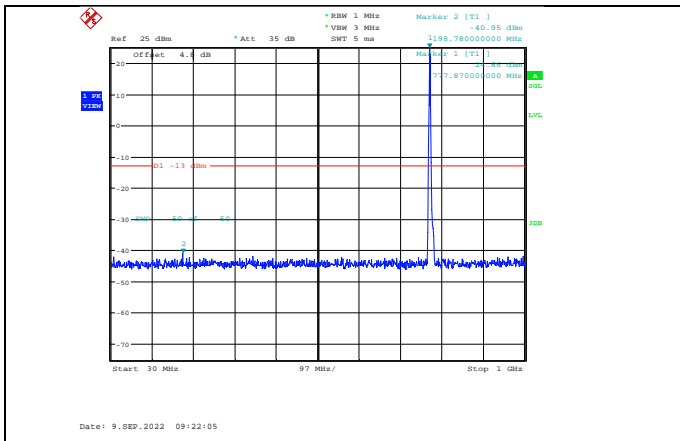

**Band12-10MHz-64QAM-23095-1RB#0-
Range1:30~1000MHz**