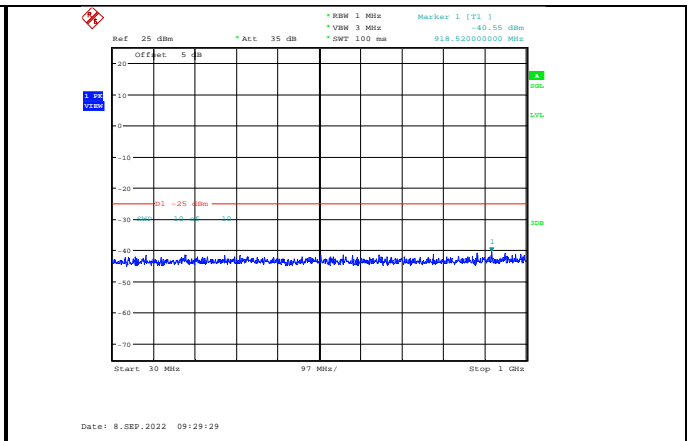

Band41-15MHz-16QAM-40115-1RB#0-Range3:3000~26500MHz