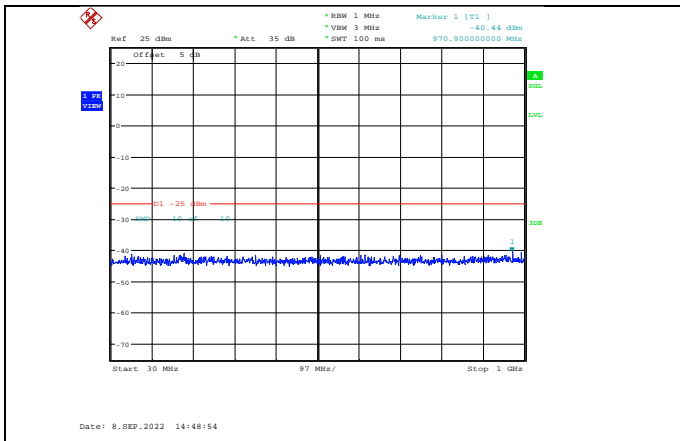

Band38-5MHz-64QAM-37775-1RB#0-Range3:3000~26500MHz