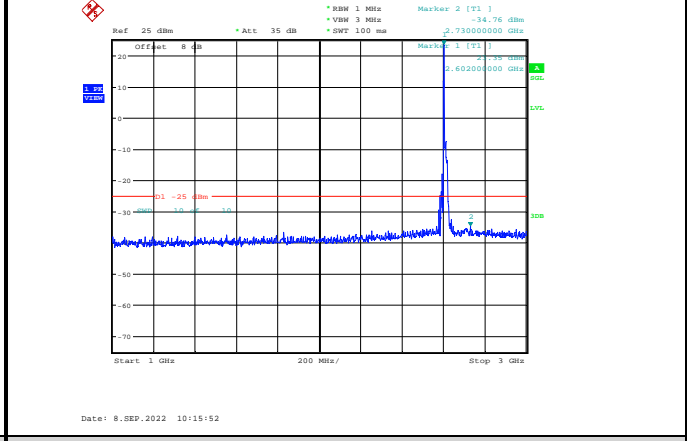

Band38-20MHz-QPSK-38150-1RB#0-Range1:30~1000MHz

Date: 8.SEP.2022 10:15:52