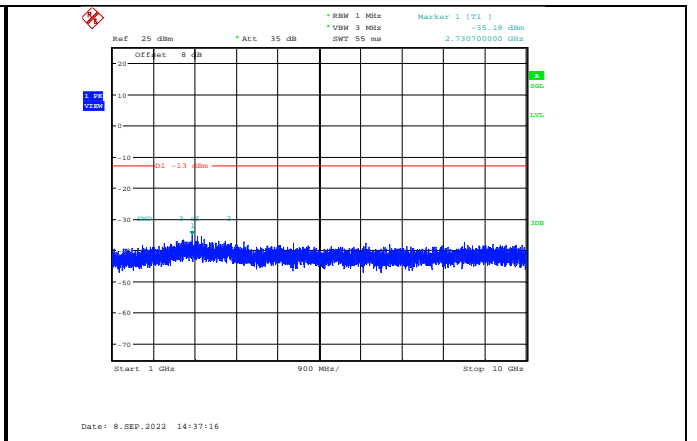

Band17-10MHz-16QAM-23800-1RB#0-Range1:30~1000MHz

Band17-10MHz-16QAM-23790-1RB#0-Range1:30~1000MHz

Band17-10MHz-16QAM-23800-1RB#0-Range2:1000~10000MHz

**Band17-10MHz-64QAM-23780-1RB#0-
Range1:30~1000MHz**