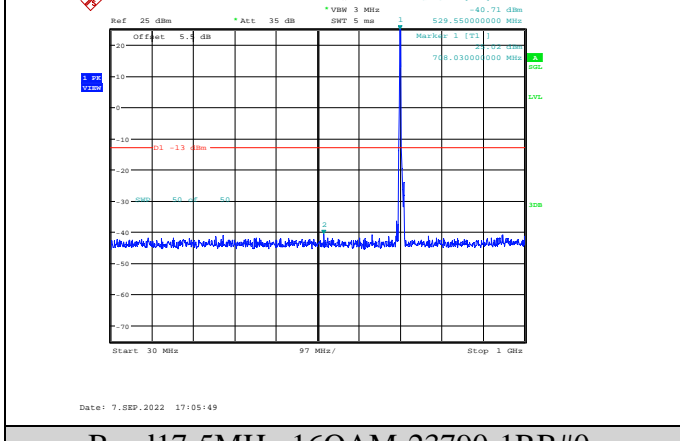

**Band17-5MHz-16QAM-23755-1RB#0-
Range2:1000~10000MHz**