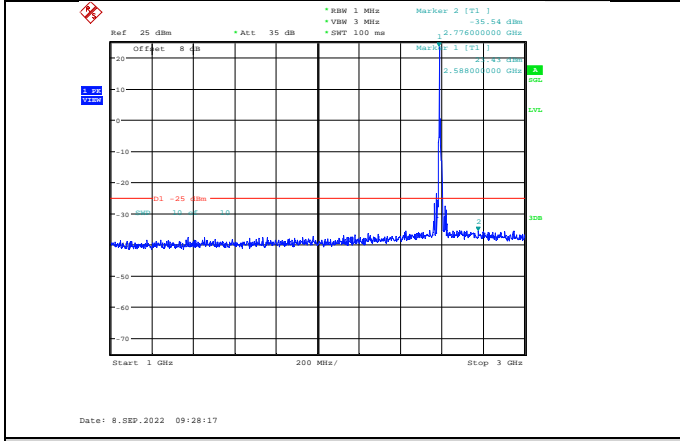

Band41-15MHz-16QAM-40640-1RB#0-Range1:30~1000MHz