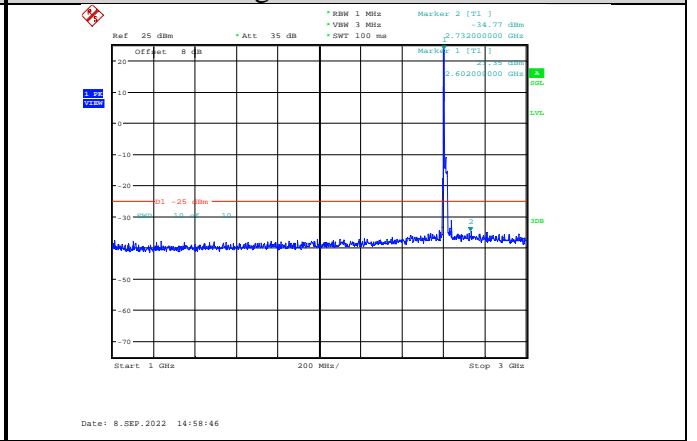

Band38-20MHz-64QAM-38150-1RB#0-Range1:30~1000MHz