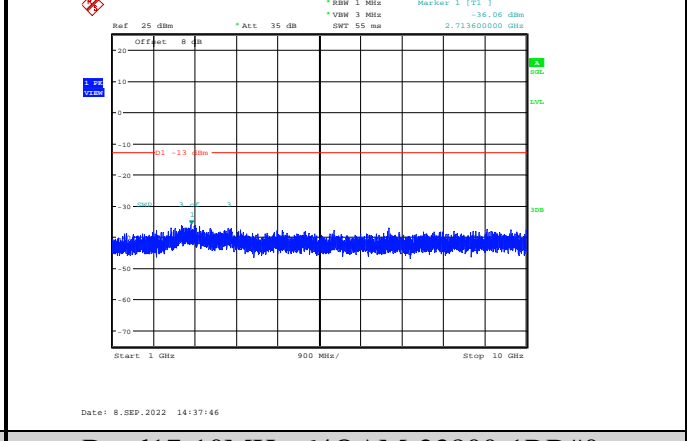

**Band17-10MHz-64QAM-23790-1RB#0-
Range2:1000~10000MHz**

**Band17-10MHz-64QAM-23780-1RB#0-
Range2:1000~10000MHz**

**Band17-10MHz-64QAM-23800-1RB#0-
Range1:30~1000MHz**

**Band17-10MHz-64QAM-23790-1RB#0-
Range1:30~1000MHz**