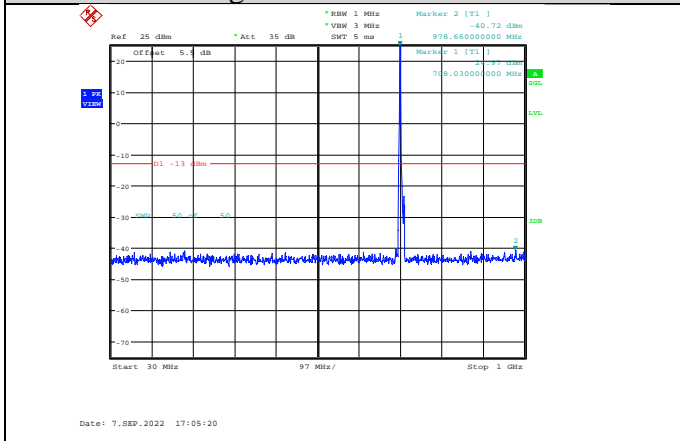

**Band17-5MHz-QPSK-23755-1RB#0-
Range1:30~1000MHz**

**Band17-5MHz-QPSK-23790-1RB#0-
Range2:1000~10000MHz**

**Band17-5MHz-QPSK-23755-1RB#0-
Range2:1000~10000MHz**

**Band17-5MHz-QPSK-23825-1RB#0-
Range1:30~1000MHz**