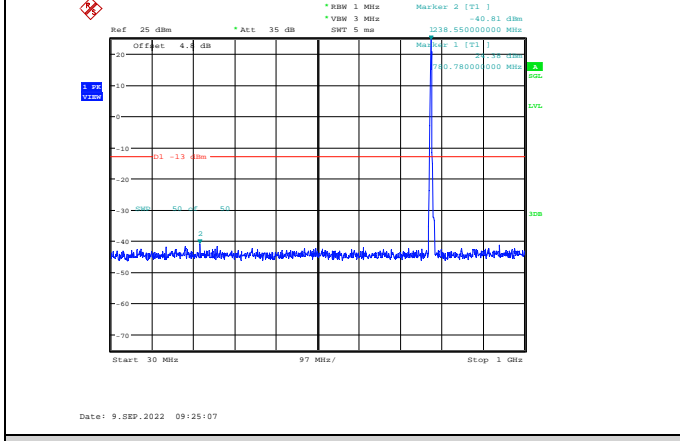

**Band13-5MHz-16QAM-23205-1RB#0-
Range5:1559~1610MHz**