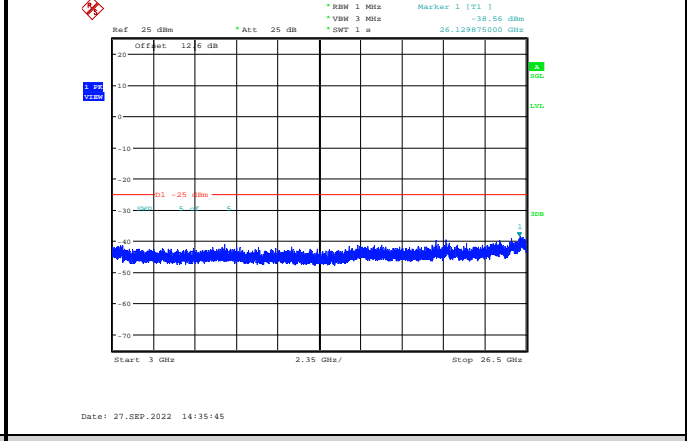

Band38-15MHz-64QAM-38000-1RB#0-Range1:30~1000MHz

Band38-15MHz-64QAM-37825-1RB#0-Range2:1000~3000MHz

Band38-15MHz-64QAM-38000-1RB#0-Range2:1000~3000MHz

Band38-15MHz-64QAM-37825-1RB#0-Range3:3000~26500MHz

Band38-15MHz-64QAM-38000-1RB#0-Range3:3000~26500MHz