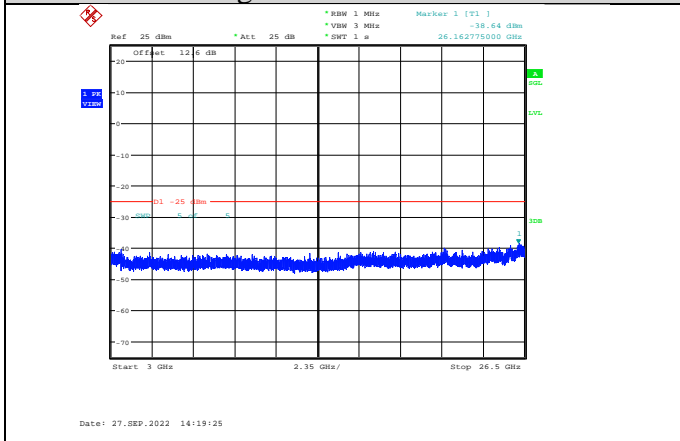

**Band41-15MHz-64QAM-40115-1RB#0-
Range2:1000~3000MHz**