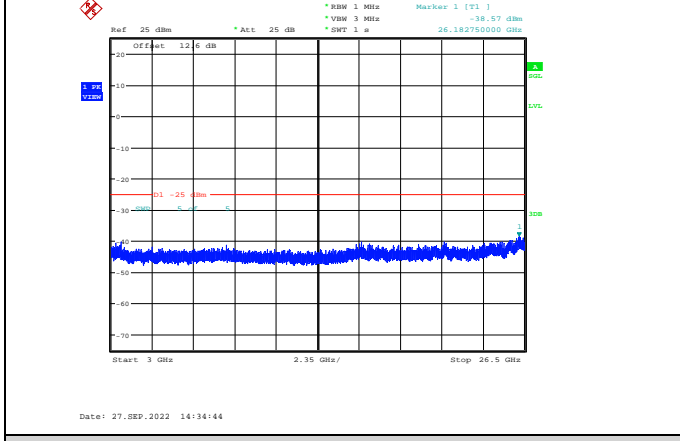

Band38-15MHz-64QAM-37825-1RB#0-Range2:1000~3000MHz