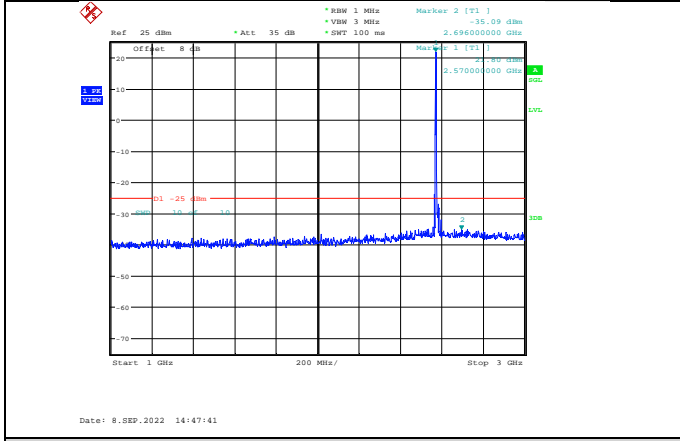

Band38-5MHz-64QAM-37775-1RB#0-Range1:30~1000MHz