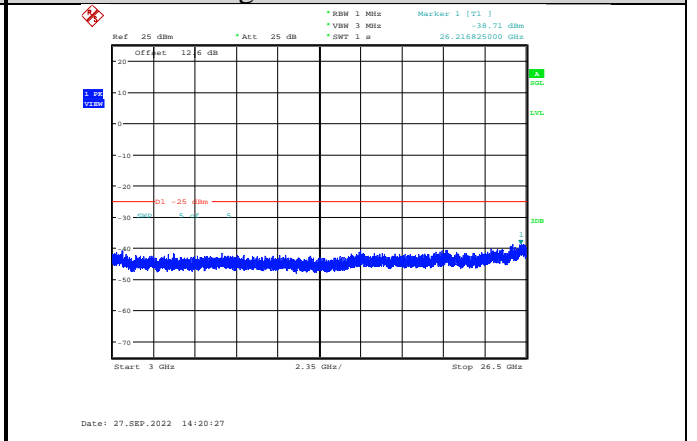

**Band41-15MHz-64QAM-40640-1RB#0-
Range2:1000~3000MHz**