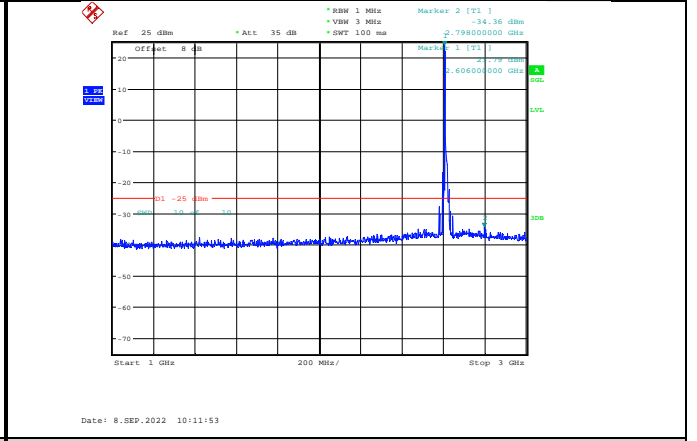

Band38-15MHz-QPSK-38175-1RB#0-Range3:3000~26500MHz

Band38-15MHz-16QAM-37825-1RB#0-Range3:3000~26500MHz

Band38-15MHz-16QAM-38000-1RB#0-Range1:30~1000MHz

Band38-15MHz-16QAM-38175-1RB#0-Range1:30~1000MHz

Band38-15MHz-16QAM-38000-1RB#0-Range2:1000~3000MHz