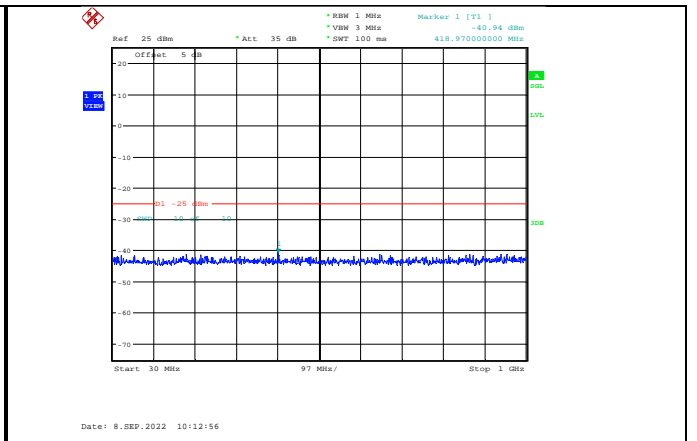

Band38-15MHz-64QAM-38000-1RB#0-Range3:3000~26500MHz