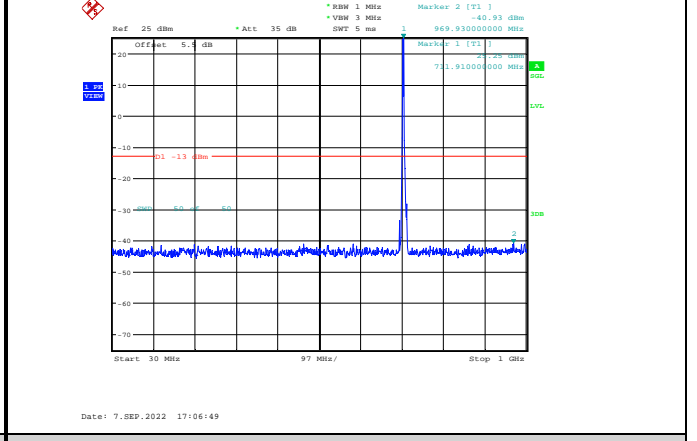

**Band17-5MHz-16QAM-23790-1RB#0-
Range2:1000~10000MHz**