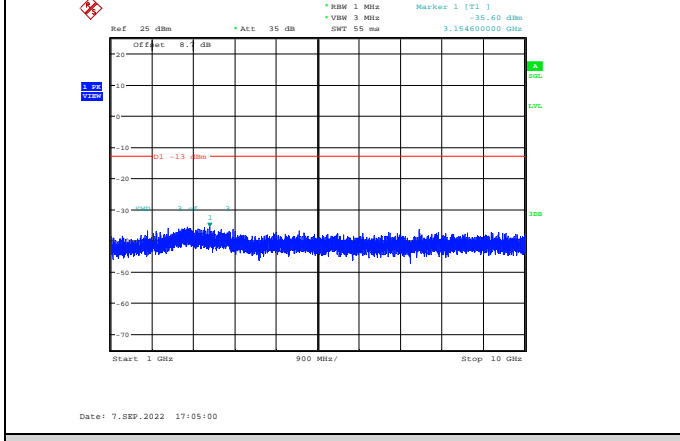

**Band17-5MHz-QPSK-23790-1RB#0-
Range1:30~1000MHz**

**Band17-5MHz-QPSK-23825-1RB#0-
Range2:1000~10000MHz**

**Band17-5MHz-16QAM-23755-1RB#0-
Range1:30~1000MHz**

**Band17-5MHz-16QAM-23790-1RB#0-
Range2:1000~10000MHz**