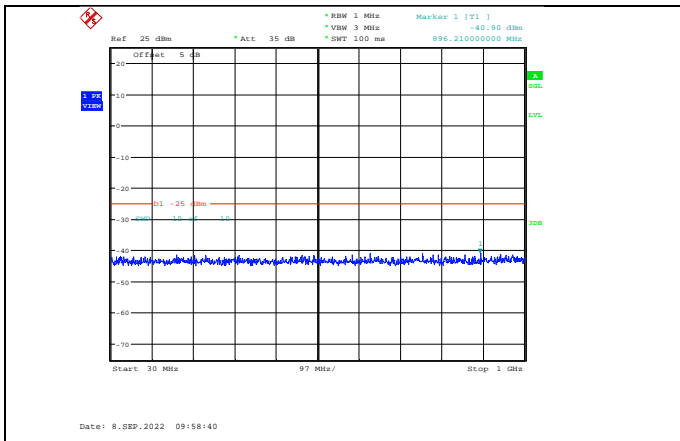

**Band17-10MHz-64QAM-23790-1RB#0-
Range1:30~1000MHz**