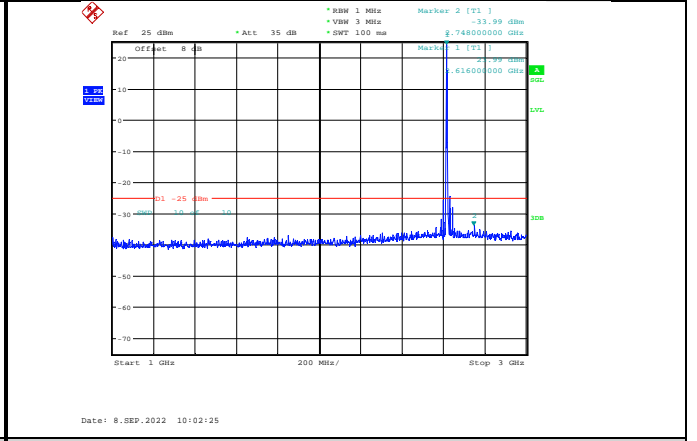

Band38-5MHz-16QAM-38225-1RB#0-Range1:30~1000MHz