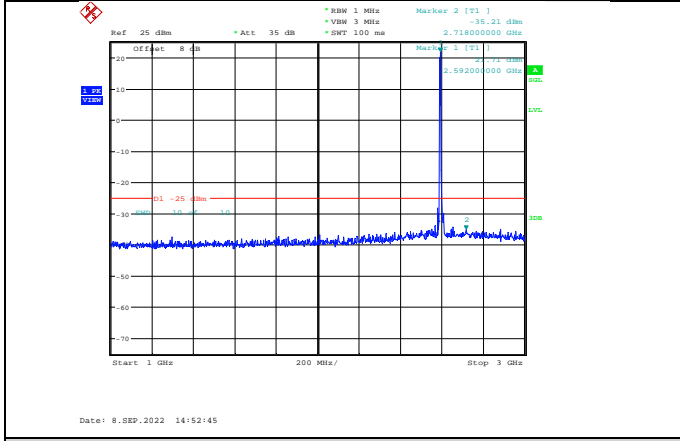

**Band38-10MHz-16QAM-38200-1RB#0-
Range3:3000~26500MHz**

**Band38-10MHz-64QAM-37800-1RB#0-
Range3:3000~26500MHz**

Band38-10MHz-64QAM-38000-1RB#0-Range1:30~1000MHz

Band38-10MHz-64QAM-38200-1RB#0-Range1:30~1000MHz