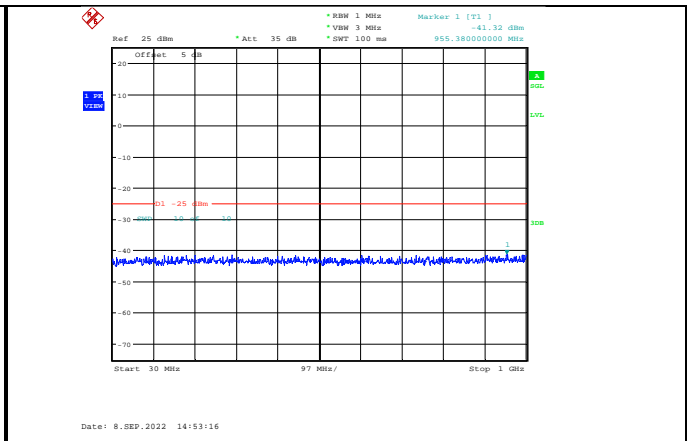

**Band38-10MHz-64QAM-37800-1RB#0-
Range3:3000~26500MHz**