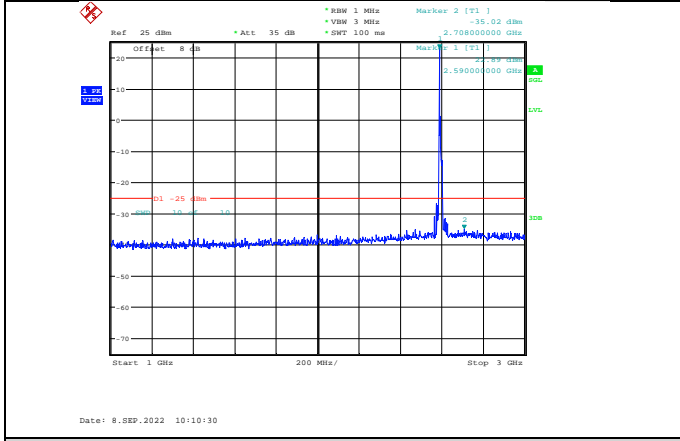

Band38-15MHz-QPSK-38175-1RB#0-Range3:3000~26500MHz

Band38-15MHz-16QAM-37825-1RB#0-Range3:3000~26500MHz

Band38-15MHz-16QAM-38000-1RB#0-Range1:30~1000MHz

Band38-15MHz-16QAM-38175-1RB#0-Range1:30~1000MHz

Band38-15MHz-16QAM-38000-1RB#0-Range2:1000~3000MHz