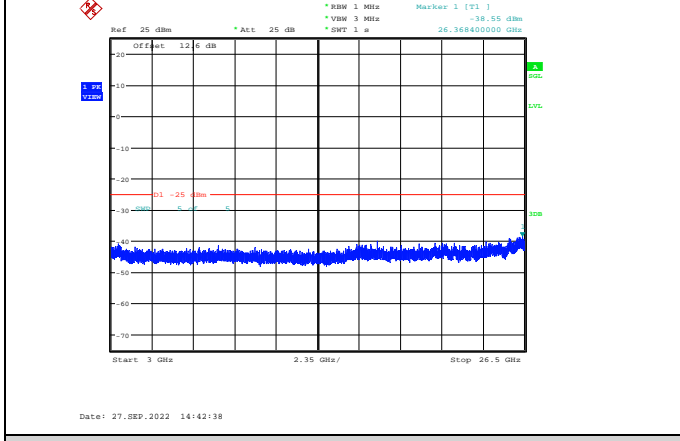

Band38-5MHz-16QAM-38000-1RB#0-Range1:30~1000MHz

Band38-5MHz-16QAM-38225-1RB#0-Range1:30~1000MHz

Band38-5MHz-16QAM-38000-1RB#0-Range2:1000~3000MHz

Band38-5MHz-16QAM-38225-1RB#0-Range2:1000~3000MHz

Band38-5MHz-16QAM-38000-1RB#0-Range3:3000~26500MHz