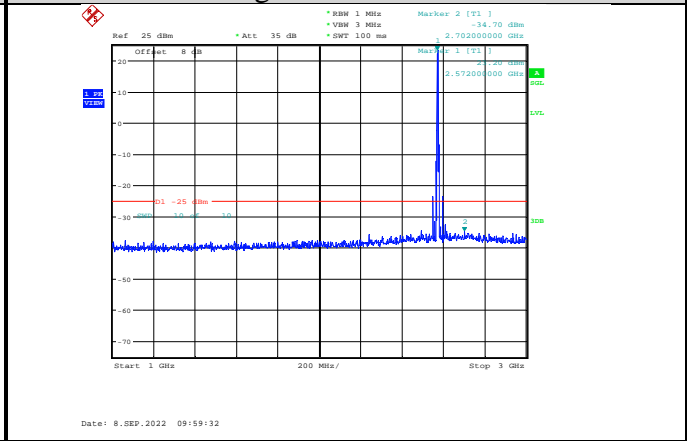

**Band38-5MHz-16QAM-37775-1RB#0-
Range1:30~1000MHz**