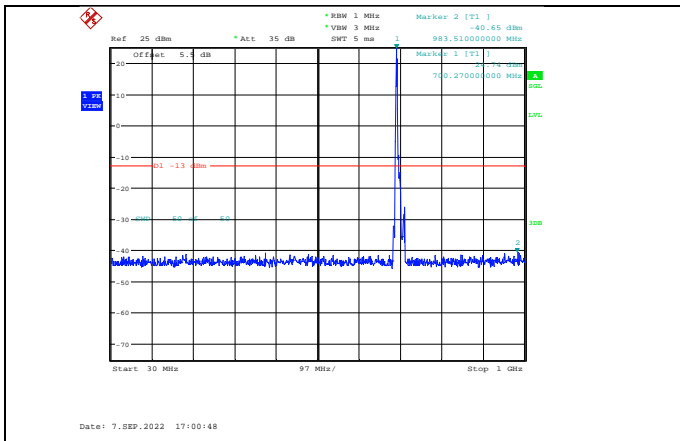

**Band12-5MHz-64QAM-23095-1RB#0-
Range1:30~1000MHz**