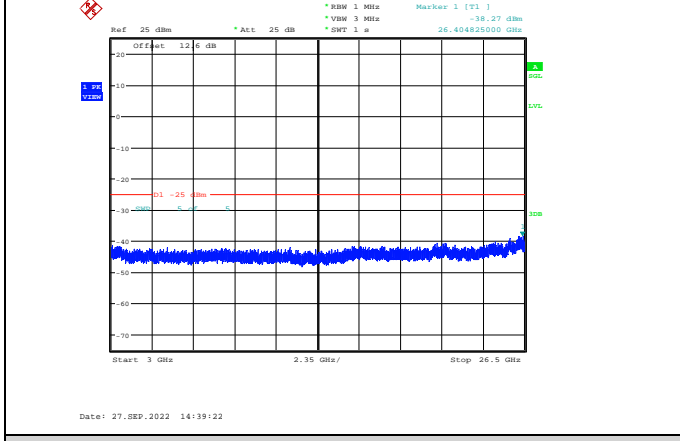

Band38-10MHz-64QAM-38000-1RB#0-Range2:1000~3000MHz