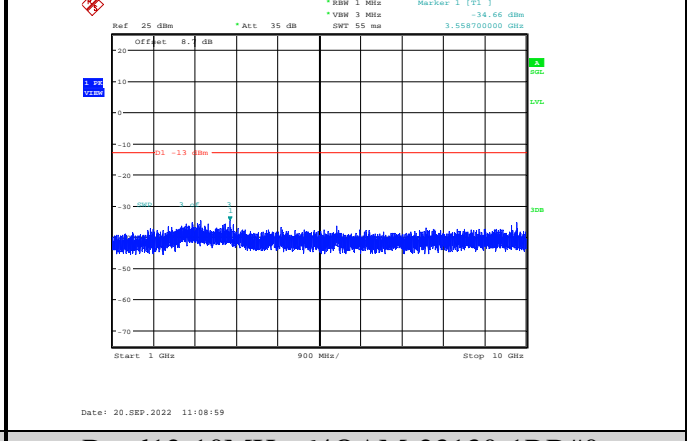

**Band12-10MHz-64QAM-23130-1RB#0-
Range1:30~1000MHz**