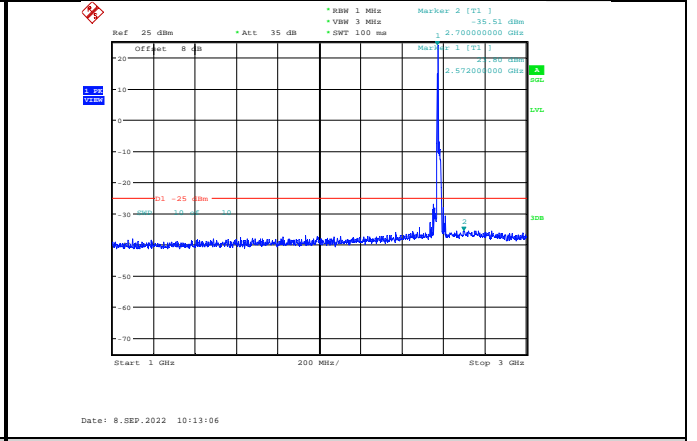

Band38-20MHz-QPSK-37850-1RB#0-Range1:30~1000MHz