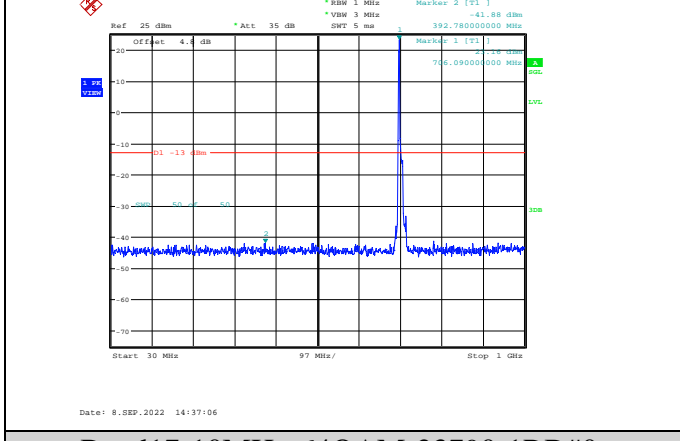

**Band17-10MHz-64QAM-23780-1RB#0-
Range2:1000~10000MHz**