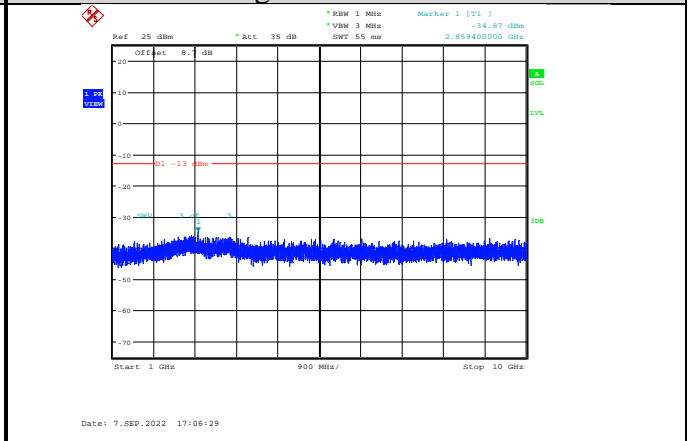

**Band17-5MHz-QPSK-23825-1RB#0-
Range1:30~1000MHz**