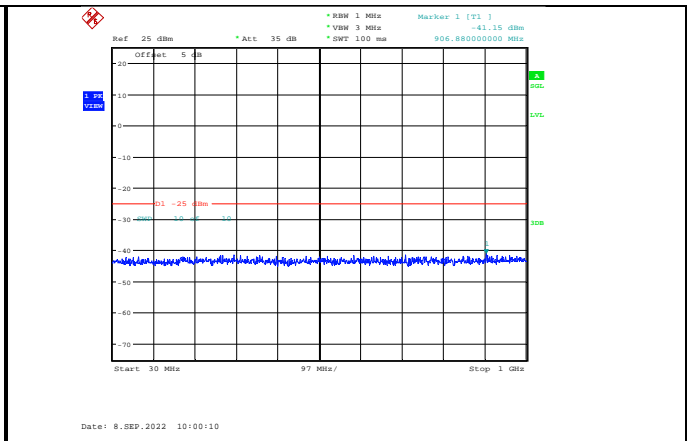

**Band17-10MHz-64QAM-23800-1RB#0-
Range2:1000~10000MHz**