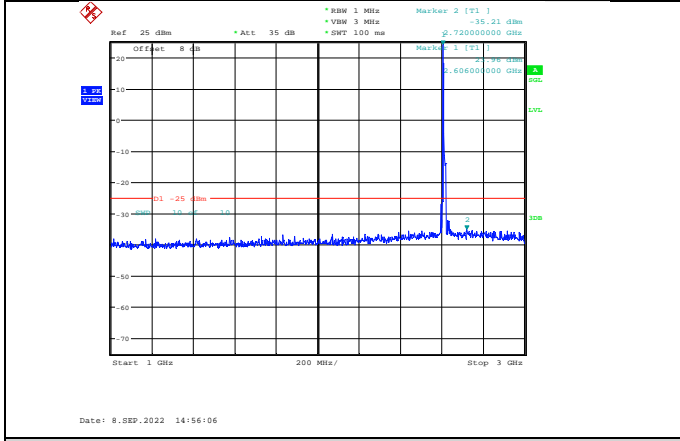

Band38-15MHz-64QAM-38175-1RB#0-Range1:30~1000MHz