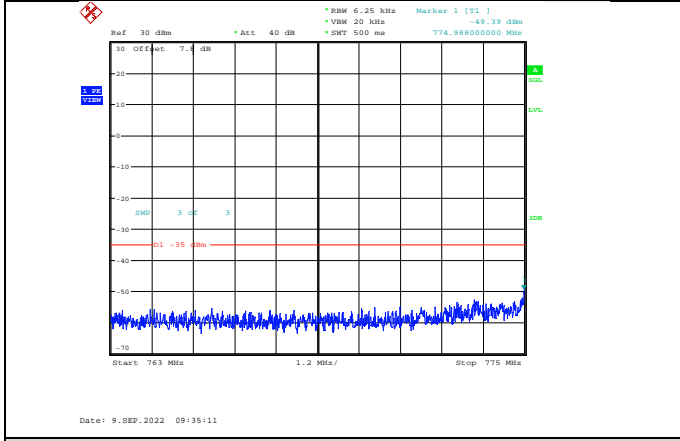

Band13-5MHz-64QAM-23205-1RB#0-Range1:30~1000MHz