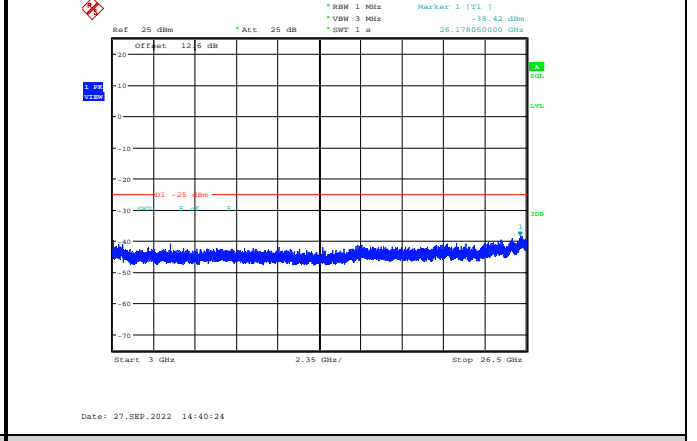

Band38-10MHz-64QAM-38200-1RB#0-Range2:1000~3000MHz