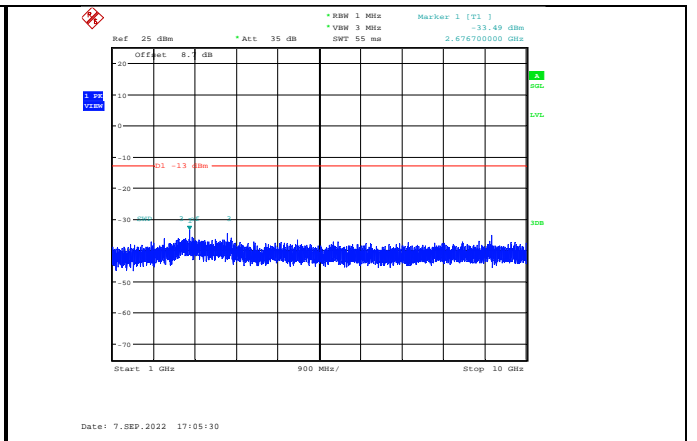

Band13-10MHz-64QAM-23230-1RB#0-Range5:1559~1610MHz