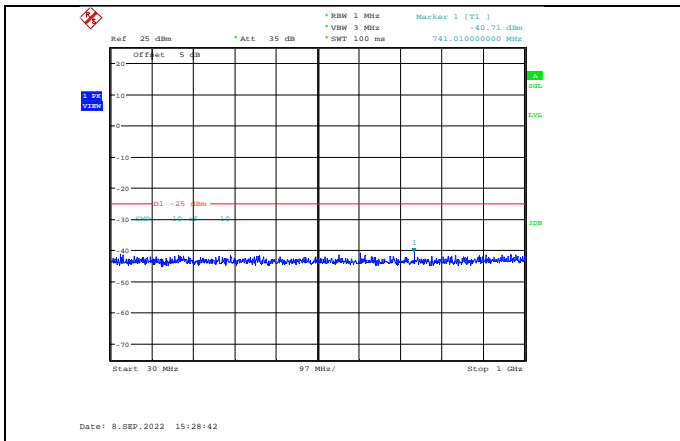

**Band41-15MHz-64QAM-40115-1RB#0-
Range3:3000~26500MHz**