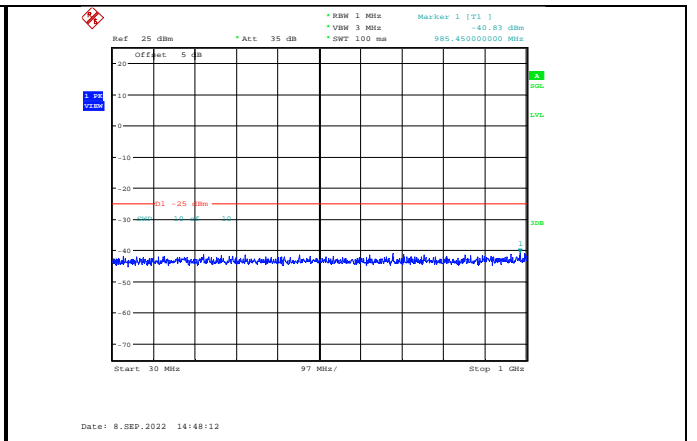

Band38-5MHz-16QAM-38225-1RB#0-Range3:3000~26500MHz