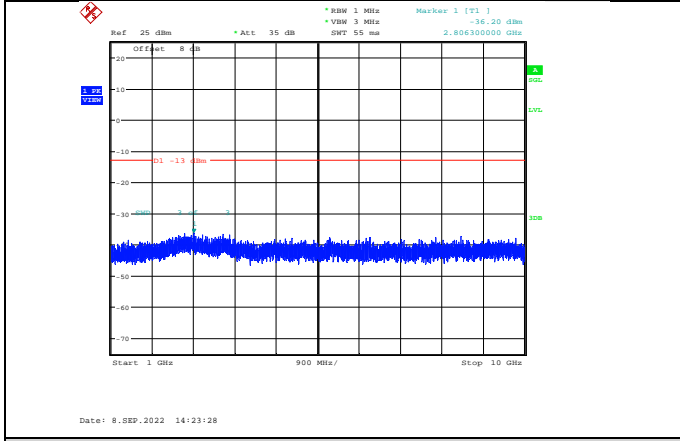

Band17-5MHz-64QAM-23755-1RB#0-Range1:30~1000MHz