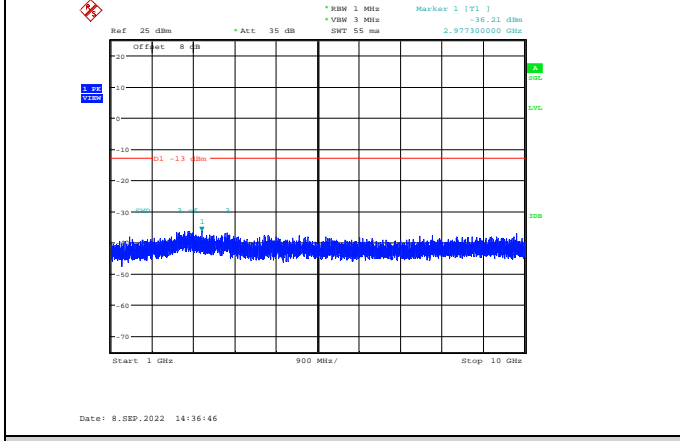

**Band17-10MHz-64QAM-23780-1RB#0-
Range1:30~1000MHz**