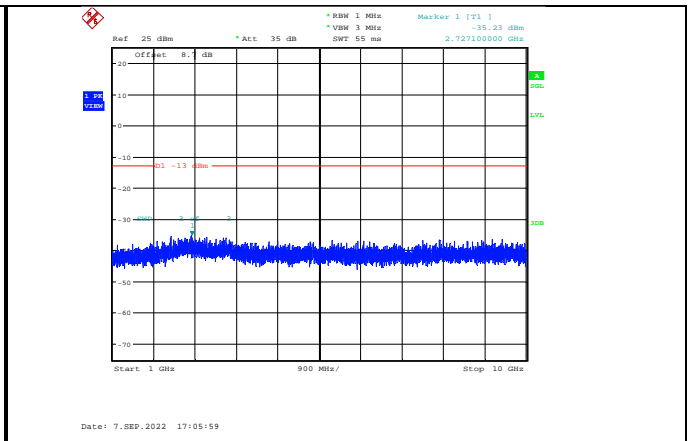

**Band17-5MHz-QPSK-23825-1RB#0-
Range2:1000~10000MHz**