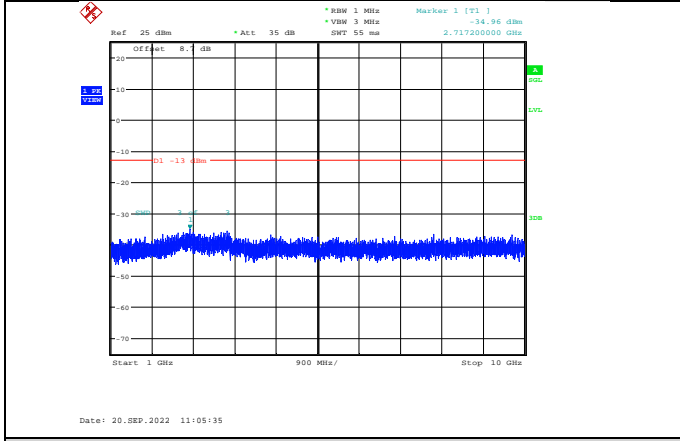

**Band12-5MHz-64QAM-23035-1RB#0-
Range1:30~1000MHz**