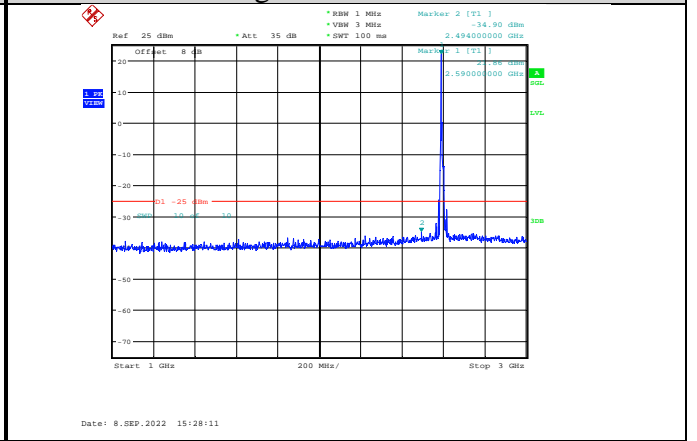

Band41-15MHz-16QAM-41165-1RB#0-Range3:3000~26500MHz

**Band41-15MHz-64QAM-40115-1RB#0-
Range1:30~1000MHz**

**Band41-15MHz-64QAM-40640-1RB#0-
Range1:30~1000MHz**

**Band41-15MHz-64QAM-40115-1RB#0-
Range2:1000~3000MHz**