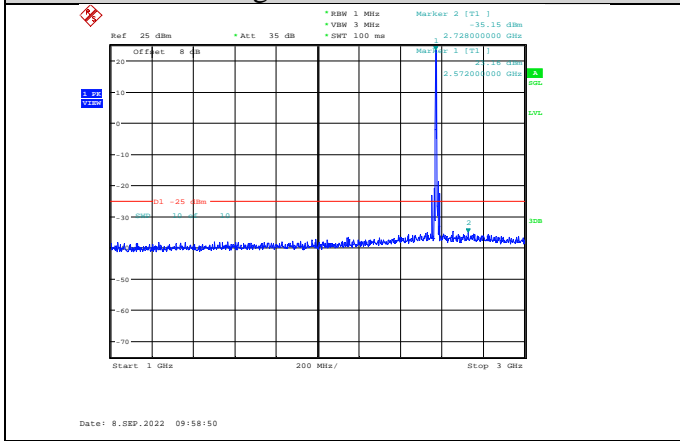

Band38-5MHz-QPSK-37775-1RB#0-Range1:30~1000MHz