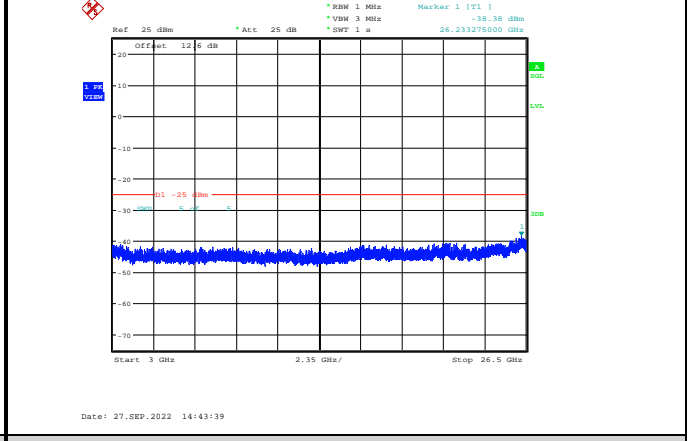

Band38-5MHz-16QAM-38000-1RB#0-Range1:30~1000MHz

Band38-5MHz-16QAM-38225-1RB#0-Range1:30~1000MHz

Band38-5MHz-16QAM-38000-1RB#0-Range2:1000~3000MHz

Band38-5MHz-16QAM-38225-1RB#0-Range2:1000~3000MHz

Band38-5MHz-16QAM-38000-1RB#0-Range3:3000~26500MHz