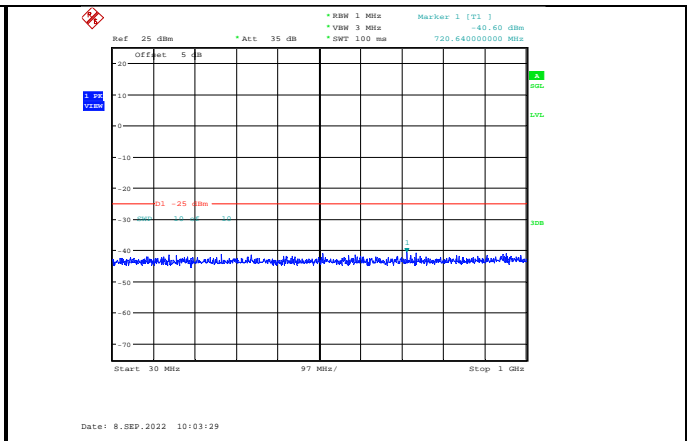

Band38-5MHz-64QAM-38000-1RB#0-Range3:3000~26500MHz