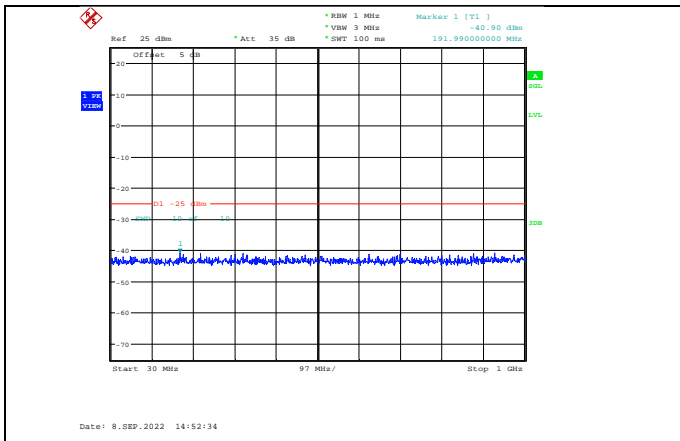

**Band38-10MHz-16QAM-38200-1RB#0-
Range3:3000~26500MHz**