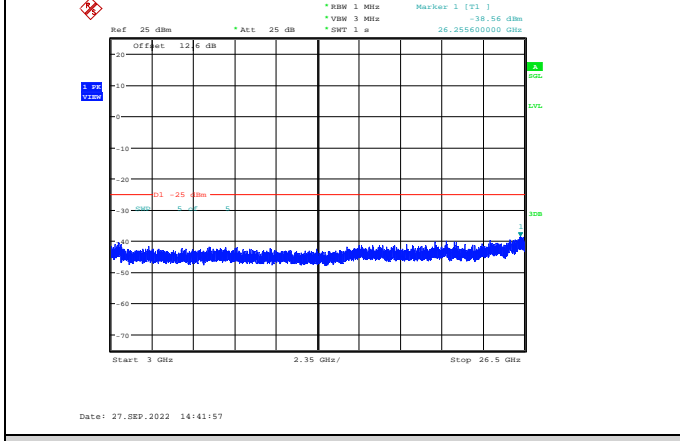

Band38-5MHz-16QAM-38225-1RB#0-Range3:3000~26500MHz

Band38-5MHz-64QAM-37775-1RB#0-Range1:30~1000MHz

Band38-5MHz-64QAM-38000-1RB#0-Range1:30~1000MHz

Band38-5MHz-64QAM-37775-1RB#0-Range2:1000~3000MHz

Band38-5MHz-64QAM-38000-1RB#0-Range2:1000~3000MHz