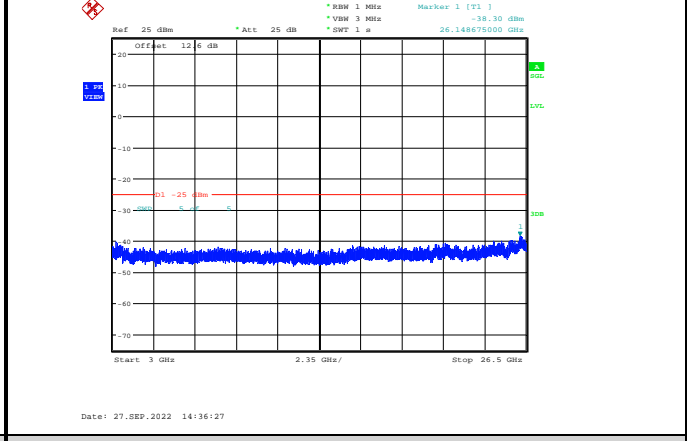

Band38-15MHz-16QAM-38175-1RB#0-Range2:1000~3000MHz