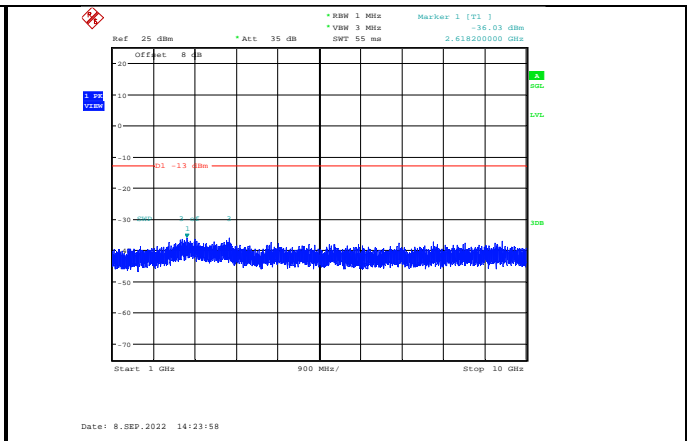

**Band17-5MHz-16QAM-23825-1RB#0-
Range2:1000~10000MHz**