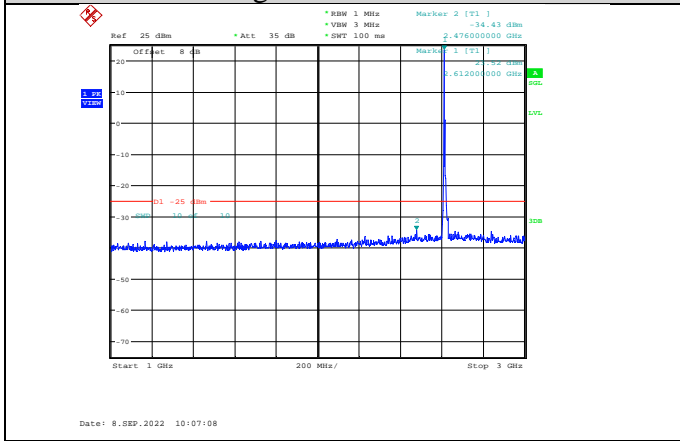

**Band38-10MHz-16QAM-38200-1RB#0-
Range1:30~1000MHz**