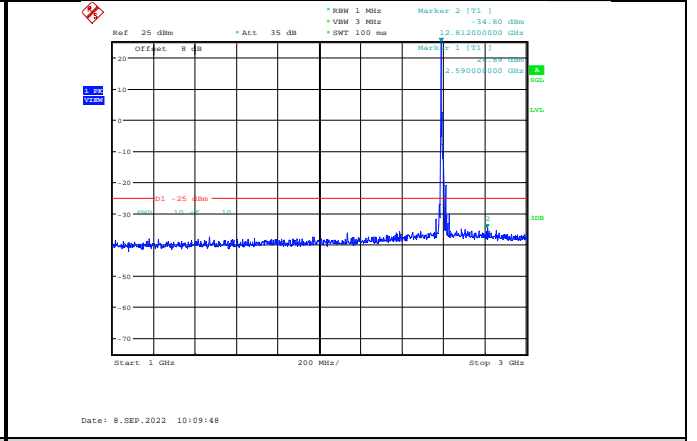

Band38-15MHz-QPSK-38000-1RB#0-Range1:30~1000MHz