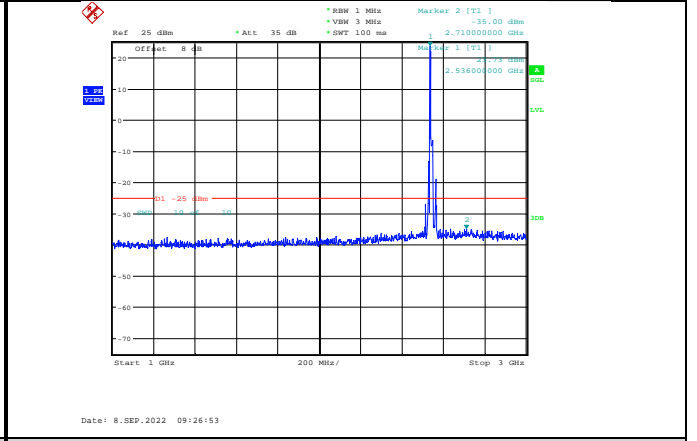

Band41-15MHz-16QAM-40115-1RB#0-Range1:30~1000MHz