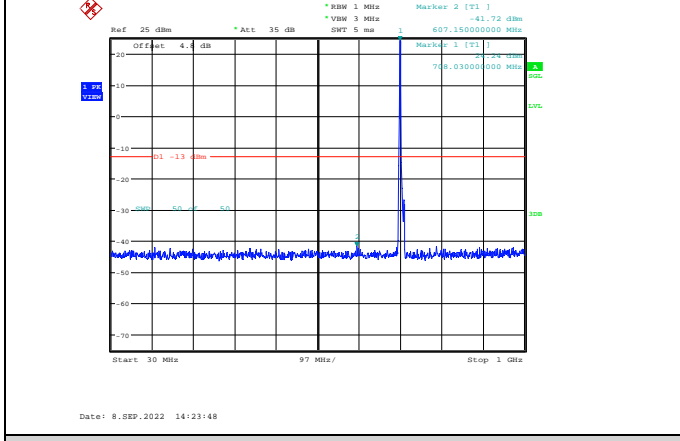

Band17-5MHz-64QAM-23755-1RB#0-Range1:30~1000MHz

Band17-5MHz-64QAM-23790-1RB#0-Range2:1000~10000MHz

Band17-5MHz-64QAM-23755-1RB#0-Range2:1000~10000MHz

Band17-5MHz-64QAM-23825-1RB#0-Range1:30~1000MHz

Band17-5MHz-64QAM-23790-1RB#0-Range1:30~1000MHz