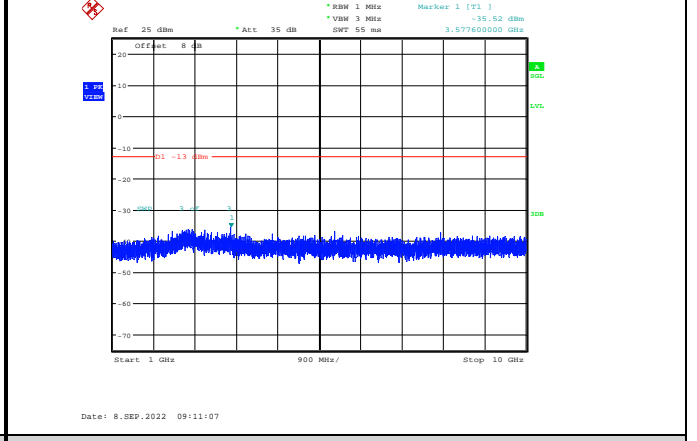

Band17-10MHz-16QAM-23800-1RB#0-Range1:30~1000MHz