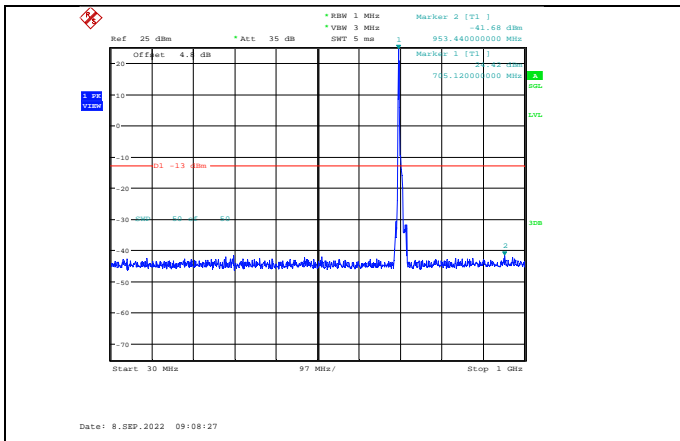

Band17-5MHz-64QAM-23790-1RB#0-Range1:30~1000MHz