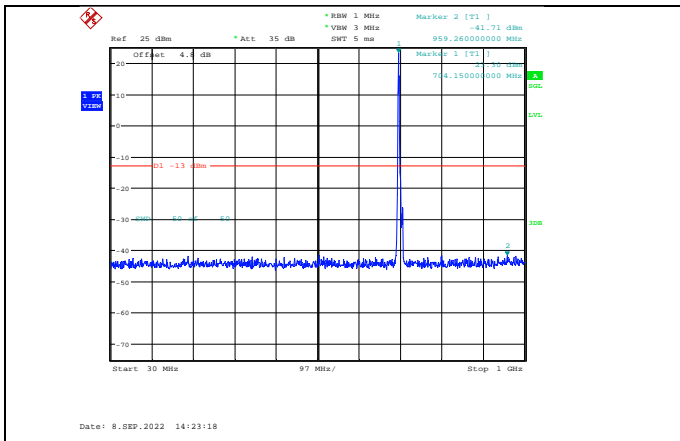

**Band17-5MHz-16QAM-23755-1RB#0-
Range2:1000~10000MHz**

**Band17-5MHz-16QAM-23825-1RB#0-
Range1:30~1000MHz**

**Band17-5MHz-16QAM-23790-1RB#0-
Range1:30~1000MHz**

**Band17-5MHz-16QAM-23825-1RB#0-
Range2:1000~10000MHz**