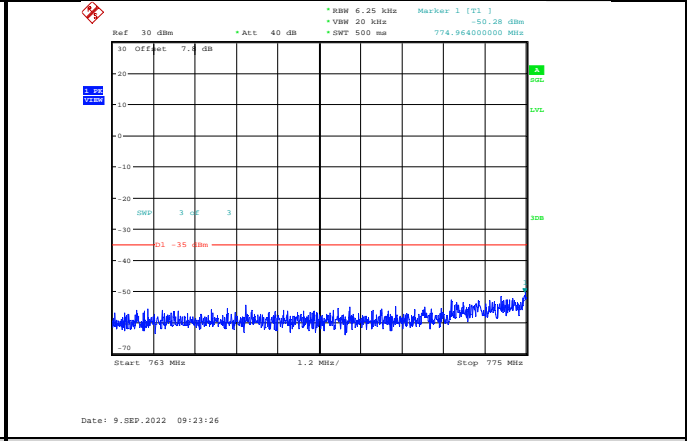

Band13-5MHz-16QAM-23205-1RB#0-Range1:30~1000MHz