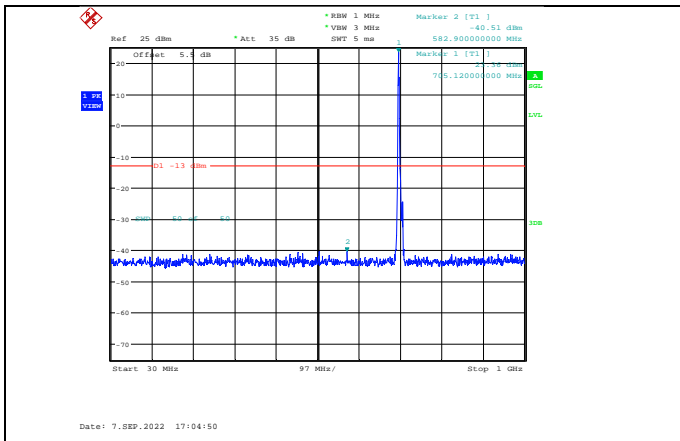

**Band17-5MHz-QPSK-23790-1RB#0-
Range1:30~1000MHz**