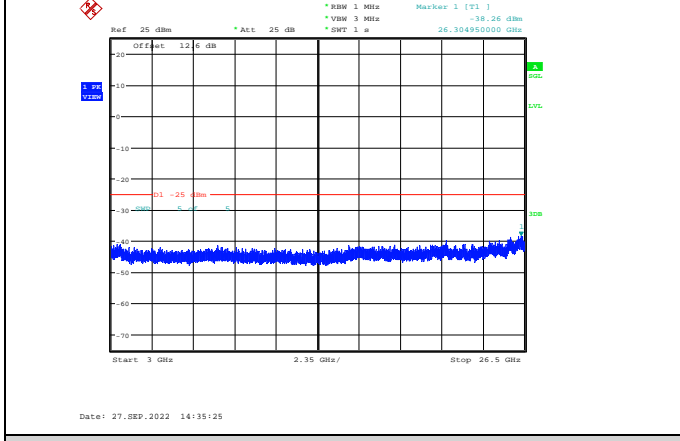

Band38-15MHz-16QAM-38000-1RB#0-Range2:1000~3000MHz