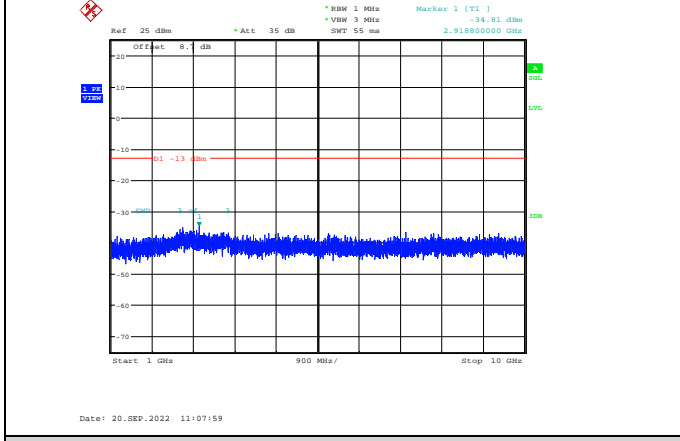

**Band12-10MHz-64QAM-23060-1RB#0-
Range1:30~1000MHz**