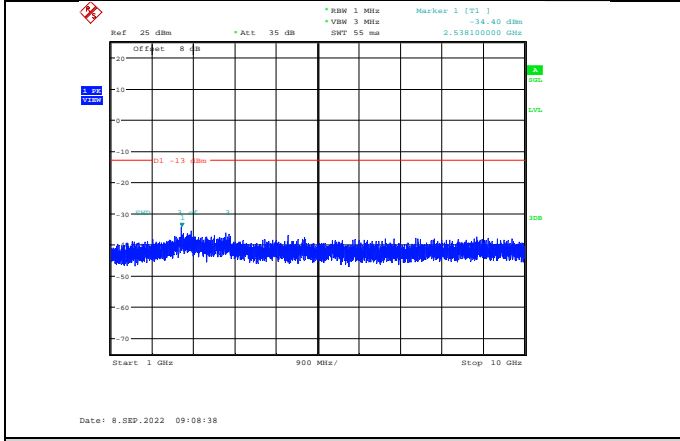

Band17-10MHz-QPSK-23780-1RB#0-Range1:30~1000MHz