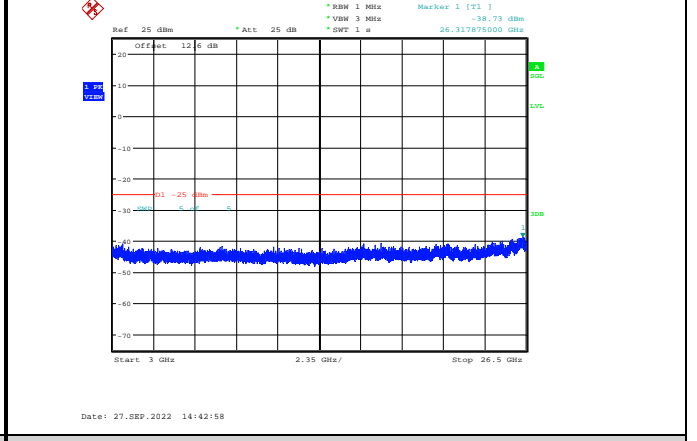

Band38-5MHz-64QAM-38000-1RB#0-Range2:1000~3000MHz