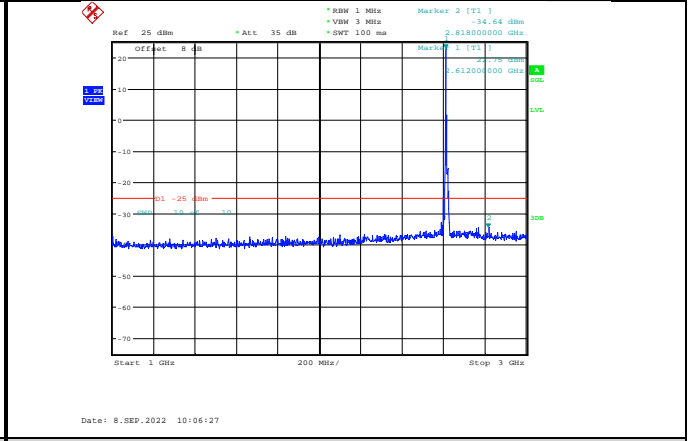

Band38-10MHz-QPSK-38200-1RB#0-Range1:30~1000MHz