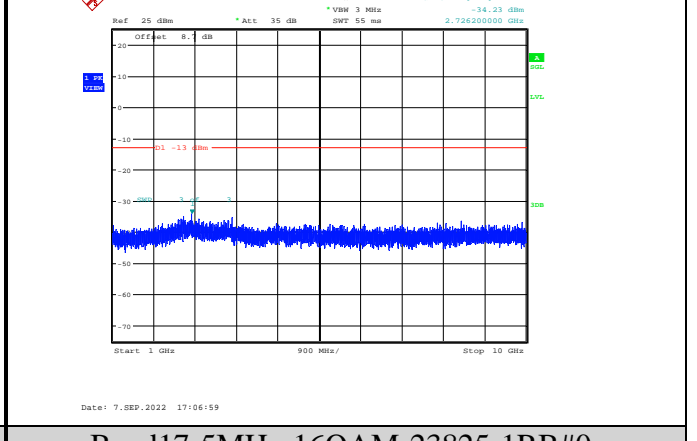

**Band17-5MHz-16QAM-23825-1RB#0-
Range1:30~1000MHz**