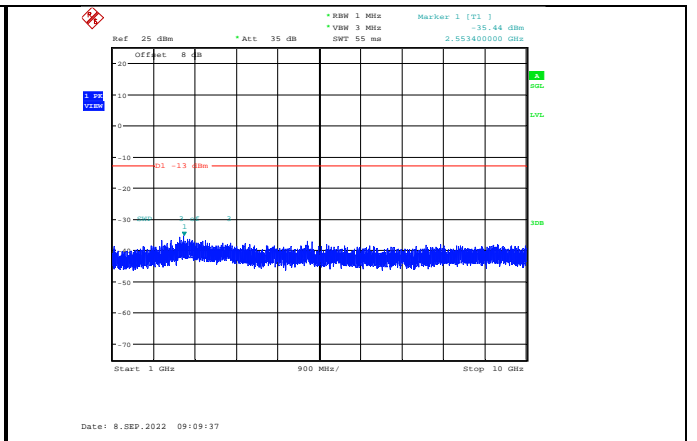

Band17-5MHz-64QAM-23825-1RB#0-Range2:1000~10000MHz