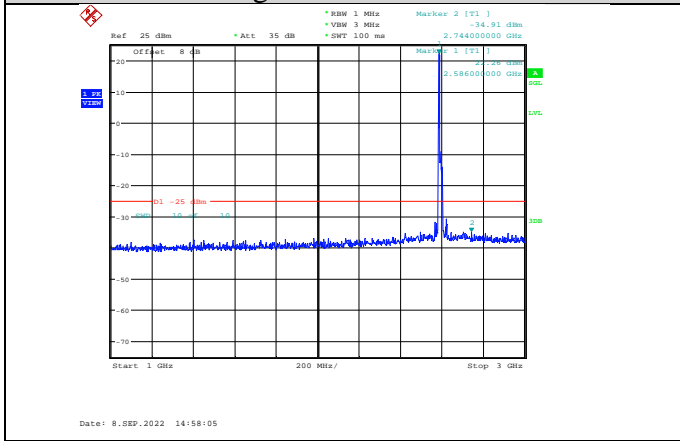

Band38-20MHz-64QAM-38000-1RB#0-Range1:30~1000MHz