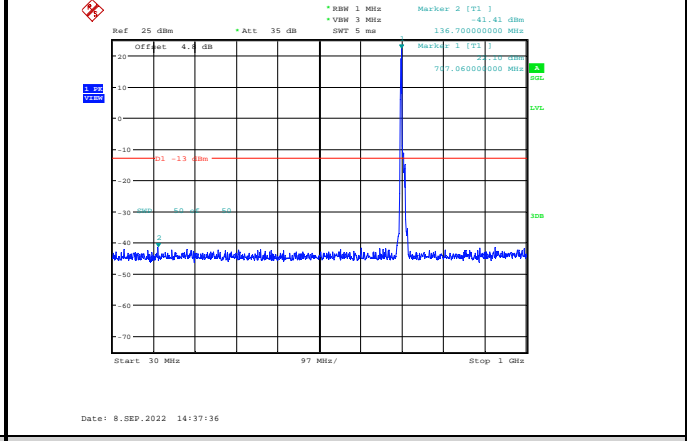

**Band17-10MHz-64QAM-23790-1RB#0-
Range2:1000~10000MHz**