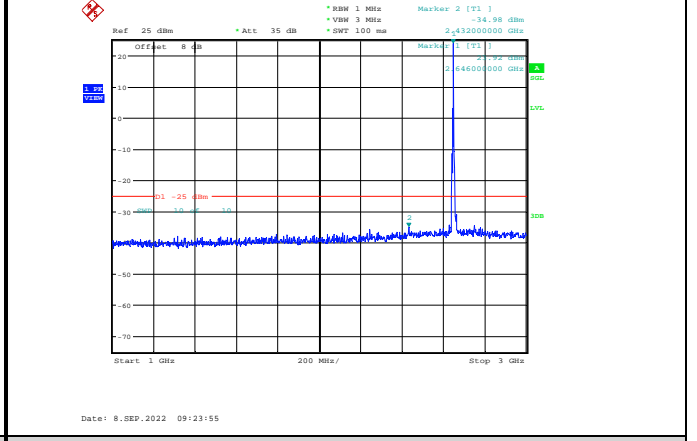

Band41-10MHz-QPSK-41190-1RB#0-Range1:30~1000MHz

Date: 8.SEP.2022 09:23:55