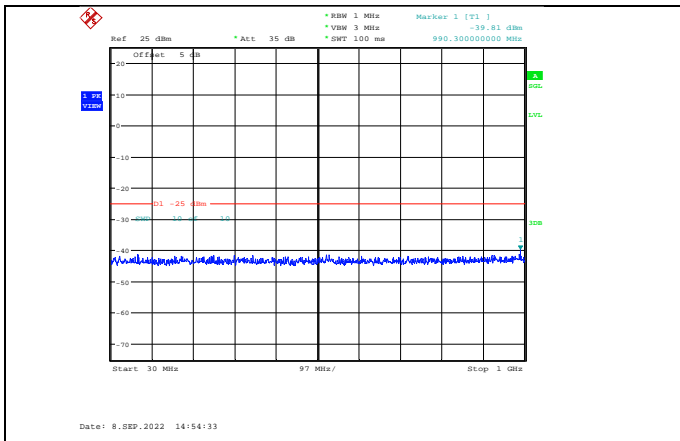

Band38-15MHz-16QAM-38000-1RB#0-Range3:3000~26500MHz