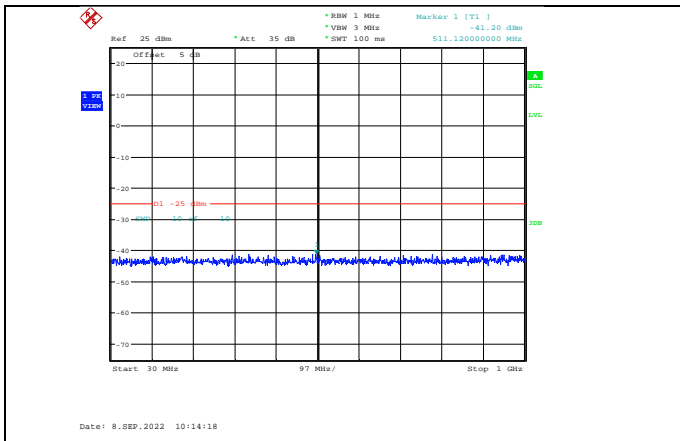

Band38-15MHz-64QAM-38175-1RB#0-Range3:3000~26500MHz

Date: 8.SEP.2022 10:14:18