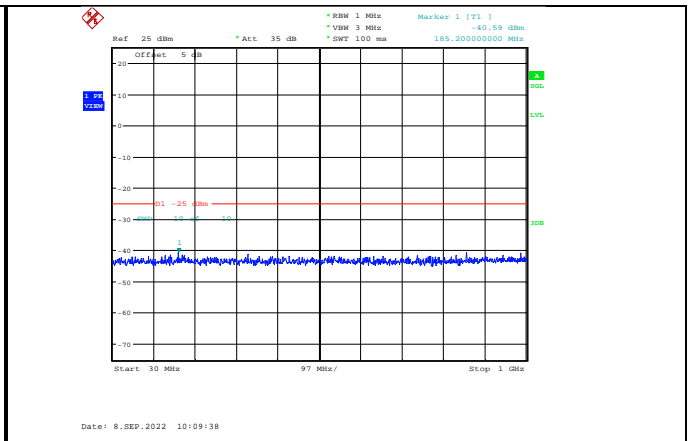

Band38-10MHz-64QAM-38200-1RB#0-Range3:3000~26500MHz