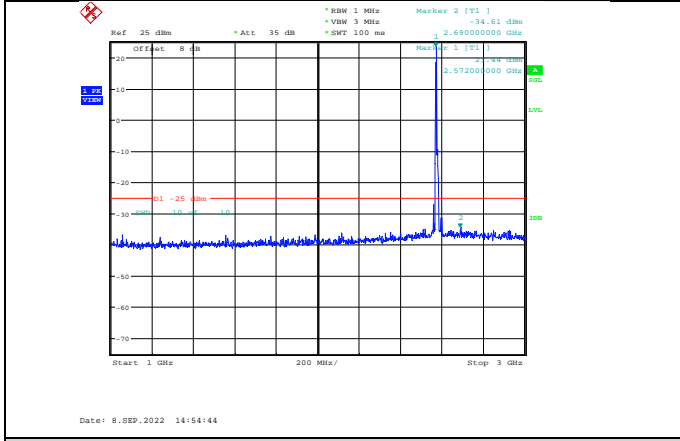

Band38-15MHz-64QAM-37825-1RB#0-Range1:30~1000MHz