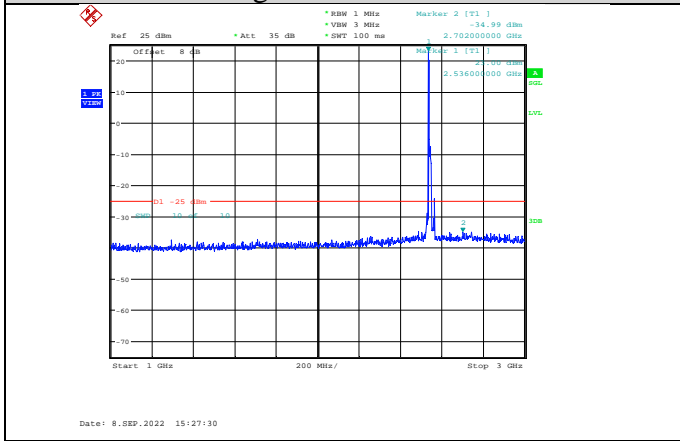

**Band41-15MHz-64QAM-40115-1RB#0-
Range1:30~1000MHz**