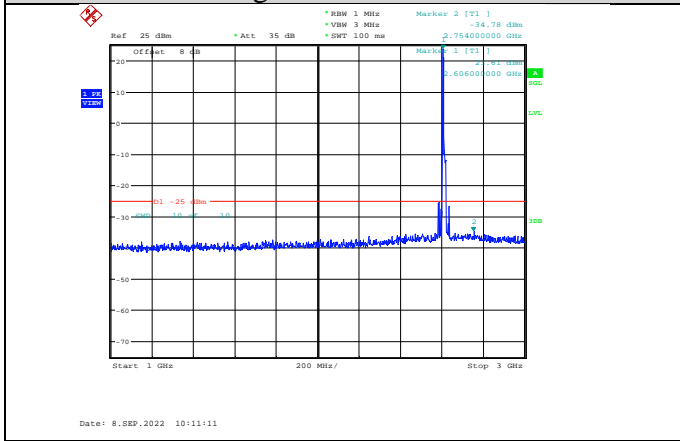

Band38-15MHz-QPSK-38175-1RB#0-Range1:30~1000MHz