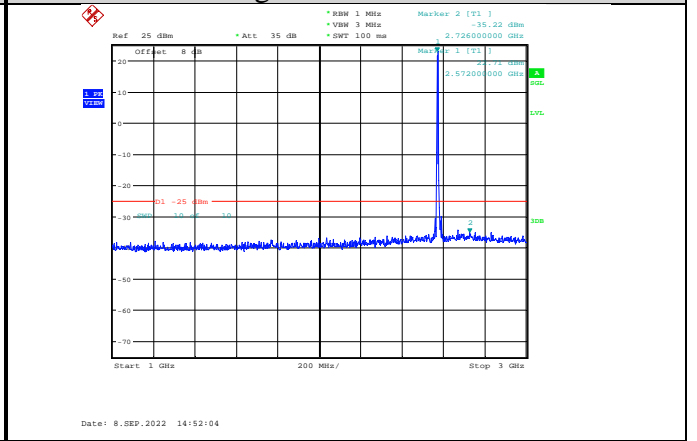

**Band38-10MHz-64QAM-37800-1RB#0-
Range1:30~1000MHz**