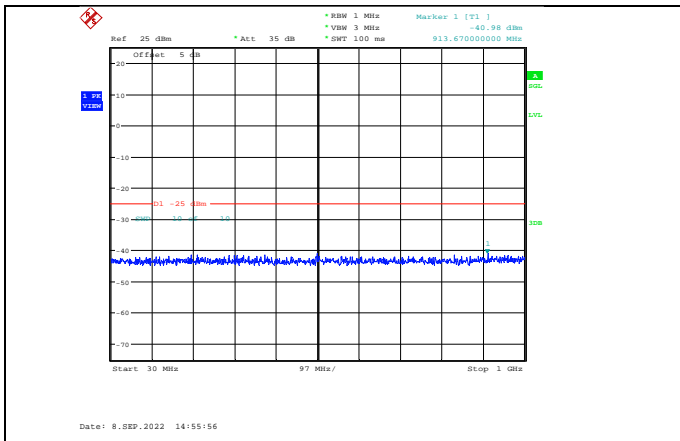

Band38-15MHz-64QAM-38000-1RB#0-Range1:30~1000MHz

Band38-15MHz-64QAM-37825-1RB#0-Range2:1000~3000MHz

Band38-15MHz-64QAM-38000-1RB#0-Range2:1000~3000MHz

Band38-15MHz-64QAM-37825-1RB#0-Range3:3000~26500MHz

Band38-15MHz-64QAM-38000-1RB#0-Range3:3000~26500MHz