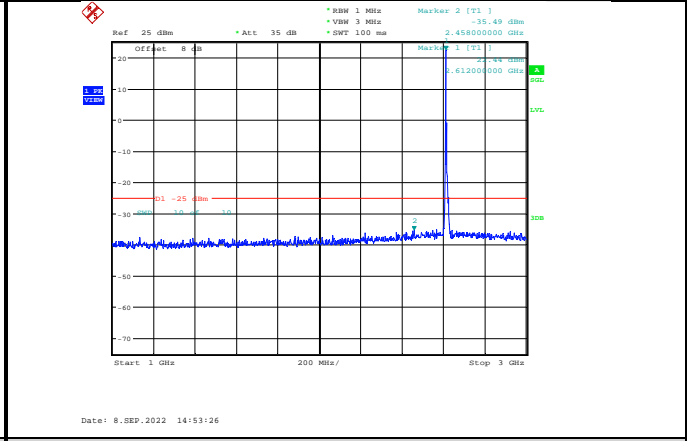

Band38-10MHz-64QAM-38200-1RB#0-Range1:30~1000MHz