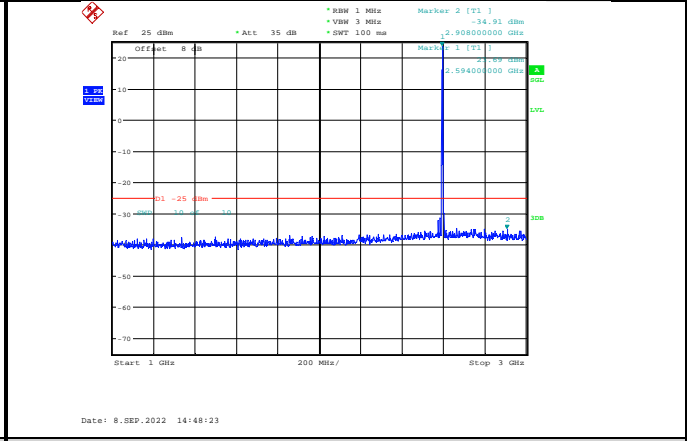

Band38-5MHz-16QAM-38225-1RB#0-Range3:3000~26500MHz

Band38-5MHz-64QAM-37775-1RB#0-Range1:30~1000MHz

Band38-5MHz-64QAM-38000-1RB#0-Range1:30~1000MHz

Band38-5MHz-64QAM-37775-1RB#0-Range2:1000~3000MHz

Band38-5MHz-64QAM-38000-1RB#0-Range2:1000~3000MHz