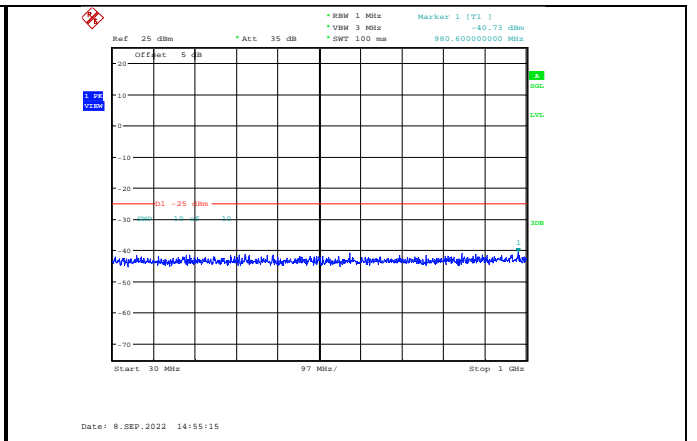

Band38-15MHz-16QAM-38175-1RB#0-Range2:1000~3000MHz

Band38-15MHz-16QAM-38000-1RB#0-Range3:3000~26500MHz

Band38-15MHz-16QAM-38175-1RB#0-Range3:3000~26500MHz

Band38-15MHz-64QAM-37825-1RB#0-Range1:30~1000MHz