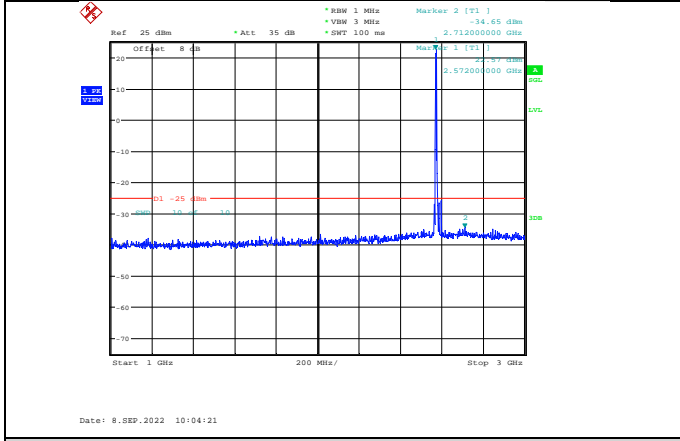

Band38-10MHz-16QAM-37800-1RB#0-Range1:30~1000MHz