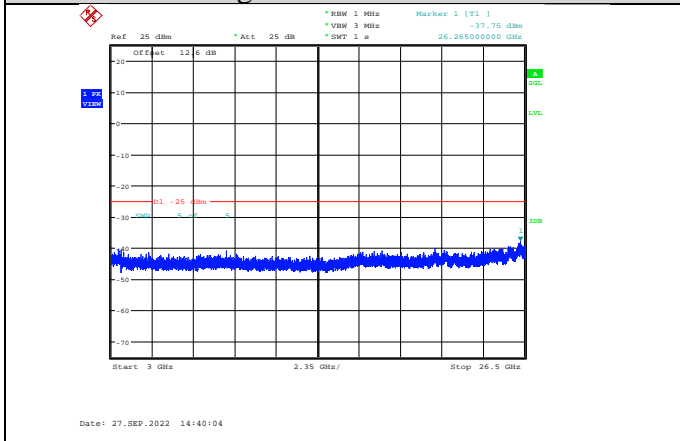

**Band38-10MHz-16QAM-38200-1RB#0-
Range1:30~1000MHz**

**Band38-10MHz-64QAM-37800-1RB#0-
Range1:30~1000MHz**

**Band38-10MHz-16QAM-38200-1RB#0-
Range2:1000~3000MHz**

**Band38-10MHz-64QAM-37800-1RB#0-
Range2:1000~3000MHz**