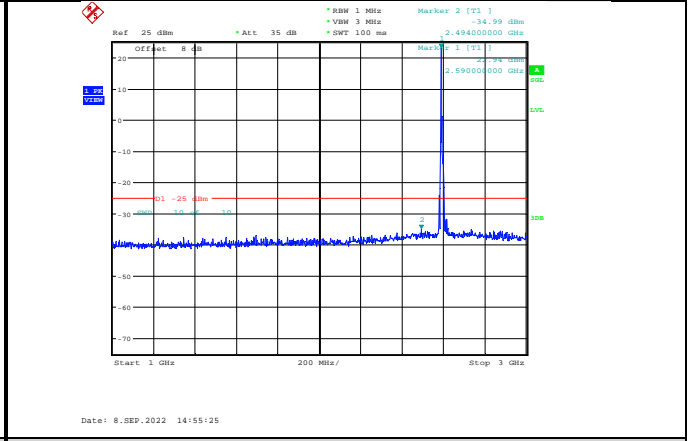

Band38-15MHz-64QAM-38000-1RB#0-Range1:30~1000MHz