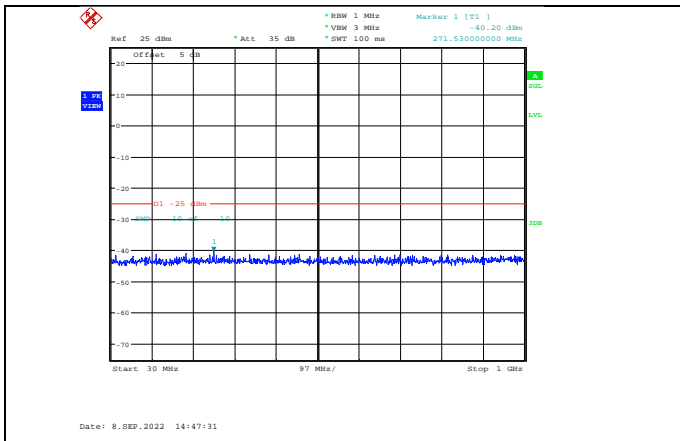

Band38-5MHz-16QAM-38000-1RB#0-Range3:3000~26500MHz