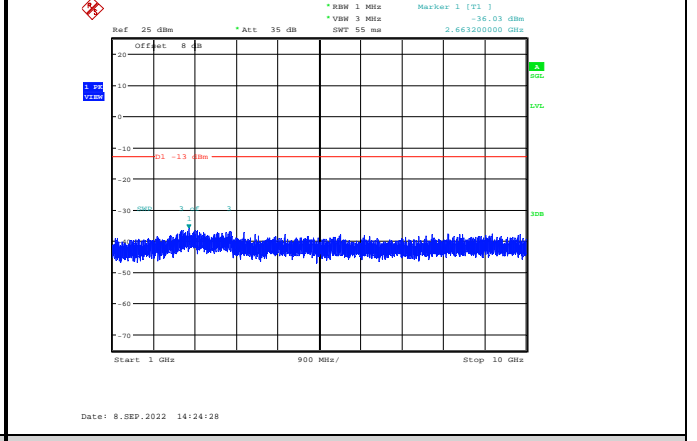

Band17-5MHz-64QAM-23755-1RB#0-Range1:30~1000MHz

Band17-5MHz-64QAM-23790-1RB#0-Range2:1000~10000MHz

Band17-5MHz-64QAM-23755-1RB#0-Range2:1000~10000MHz

Band17-5MHz-64QAM-23825-1RB#0-Range1:30~1000MHz

Band17-5MHz-64QAM-23790-1RB#0-Range1:30~1000MHz