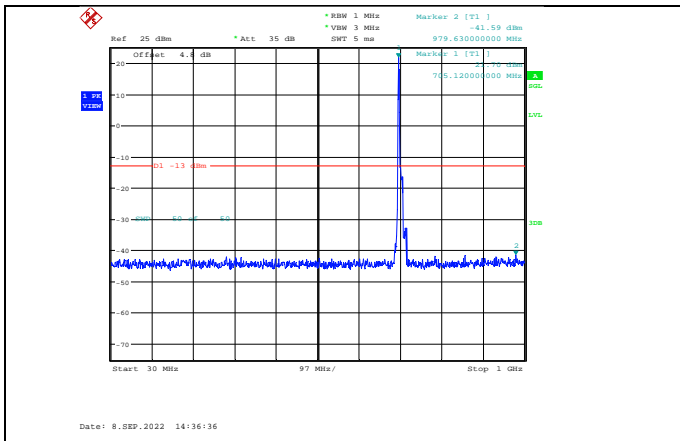

Band17-10MHz-16QAM-23790-1RB#0-Range1:30~1000MHz