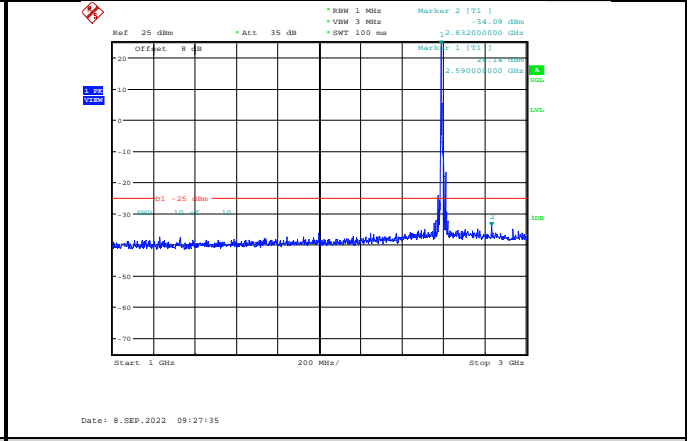

Band41-15MHz-QPSK-40640-1RB#0-Range1:30~1000MHz