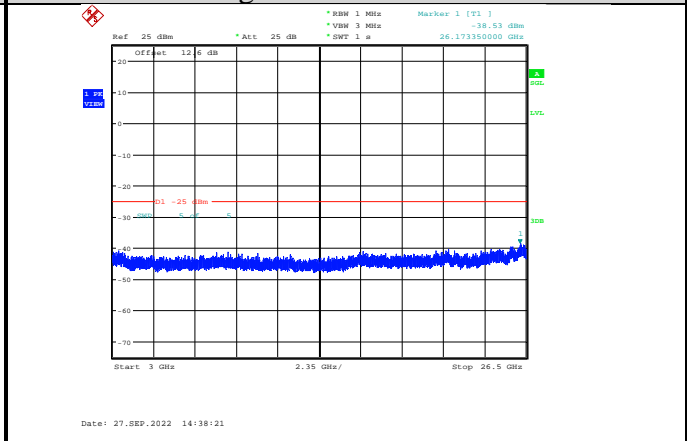

**Band38-10MHz-64QAM-37800-1RB#0-
Range2:1000~3000MHz**