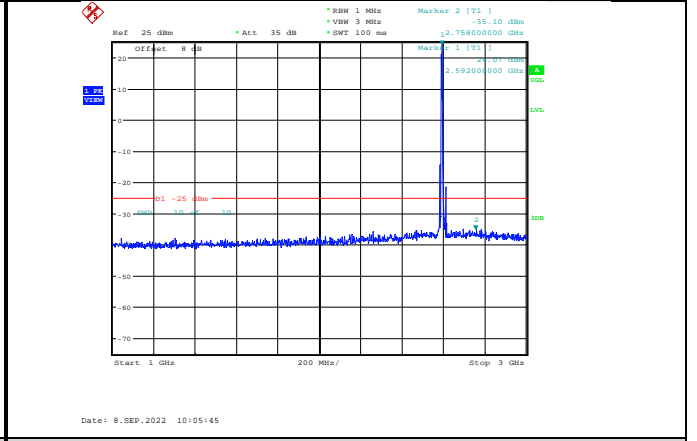

Band38-10MHz-16QAM-38000-1RB#0-Range1:30~1000MHz