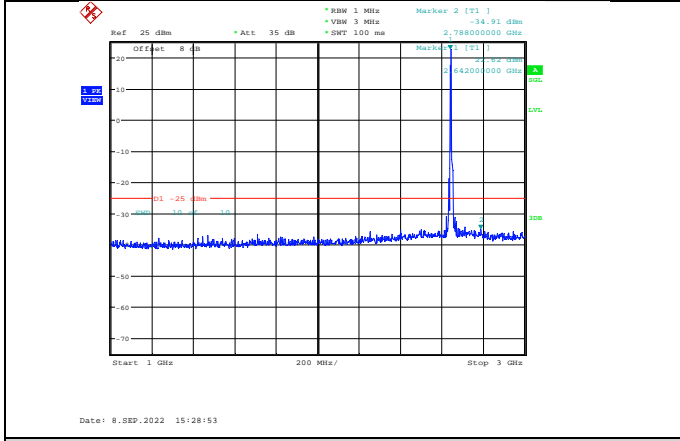

Band41-15MHz-64QAM-41165-1RB#0-Range1:30~1000MHz