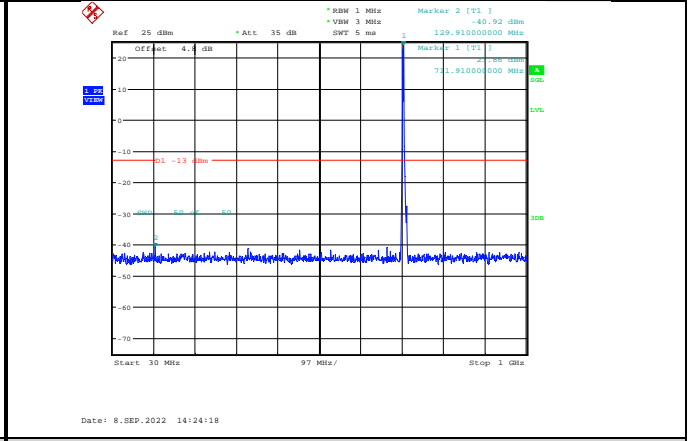

Band17-5MHz-64QAM-23790-1RB#0-Range2:1000~10000MHz