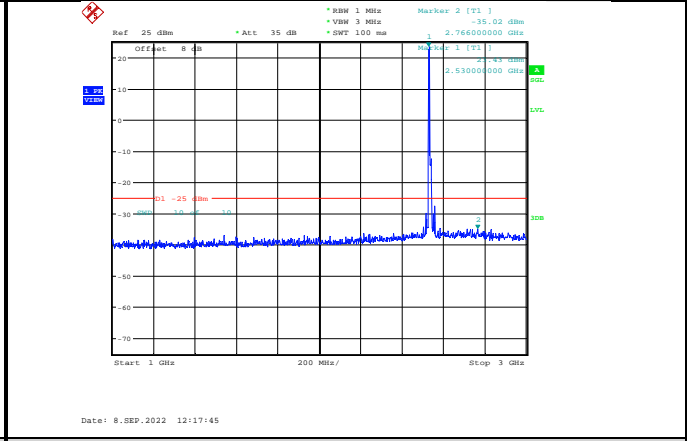

Band7-15MHz-64QAM-21100-1RB#0-Range1:30~1000MHz

Band7-15MHz-64QAM-21100-1RB#0-Range2:1000~3000MHz