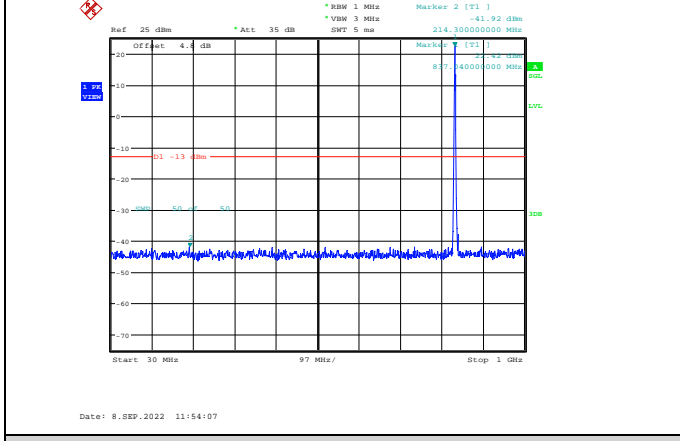

Band5-1.4MHz-64QAM-20407-1RB#0-Range2:1000~10000MHz

Band5-1.4MHz-64QAM-20525-1RB#0-Range1:30~1000MHz