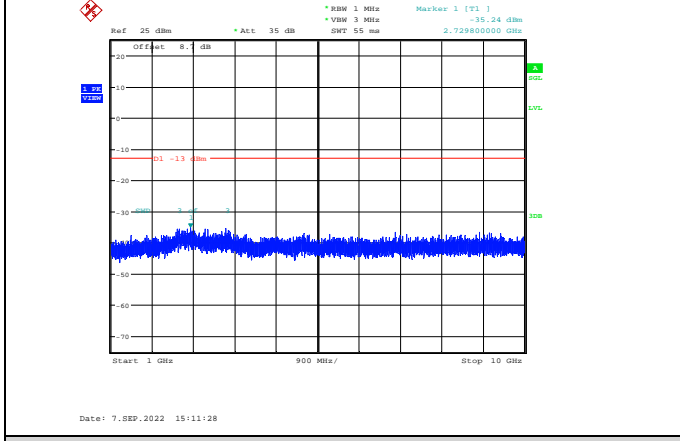

Band12-3MHz-QPSK-23025-1RB#0-Range1:30~1000MHz

Band12-3MHz-QPSK-23025-1RB#0-Range2:1000~10000MHz