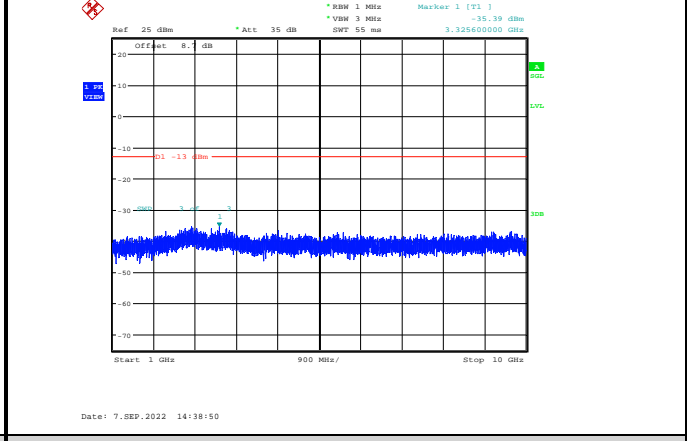

Band5-1.4MHz-16QAM-20407-1RB#0-Range1:30~1000MHz

Band5-1.4MHz-16QAM-20525-1RB#0-Range2:1000~10000MHz

Band5-1.4MHz-16QAM-20407-1RB#0-Range2:1000~10000MHz

Band5-1.4MHz-16QAM-20643-1RB#0-Range1:30~1000MHz

Band5-1.4MHz-16QAM-20525-1RB#0-Range1:30~1000MHz