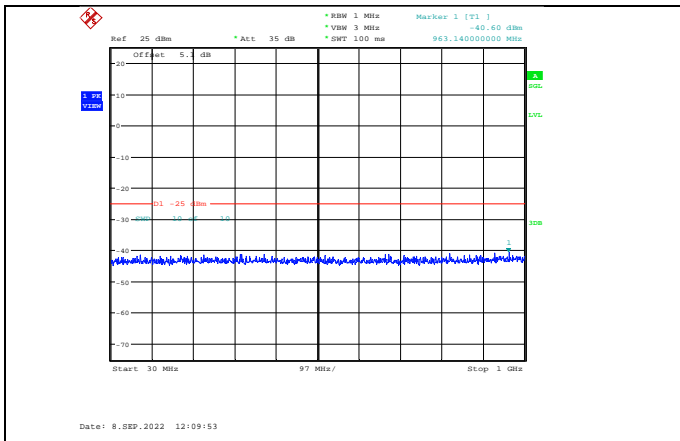

**Band7-5MHz-16QAM-21100-1RB#0-
Range3:3000~26500MHz**

**Band7-5MHz-64QAM-20775-1RB#0-
Range1:30~1000MHz**