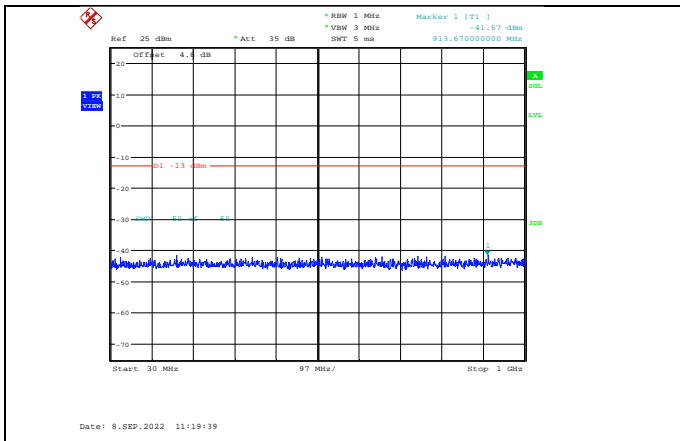

Band4-15MHz-16QAM-20175-1RB#0-Range1:30~1000MHz

Band4-15MHz-64QAM-20025-1RB#0-Range1:30~1000MHz