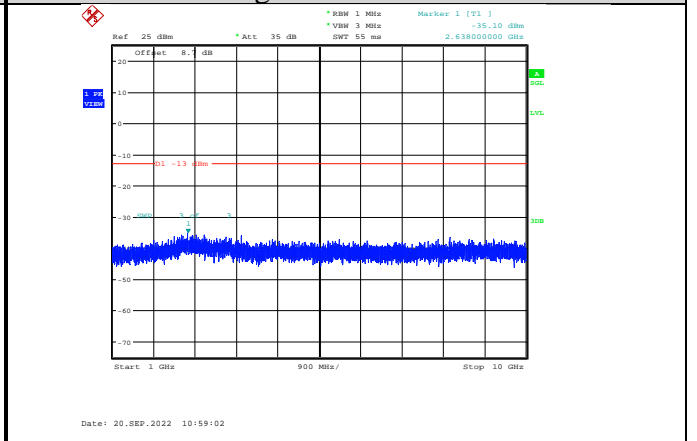

**Band12-1.4MHz-64QAM-23173-1RB#0-
Range1:30~1000MHz**

**Band12-1.4MHz-64QAM-23173-1RB#0-
Range2:1000~10000MHz**