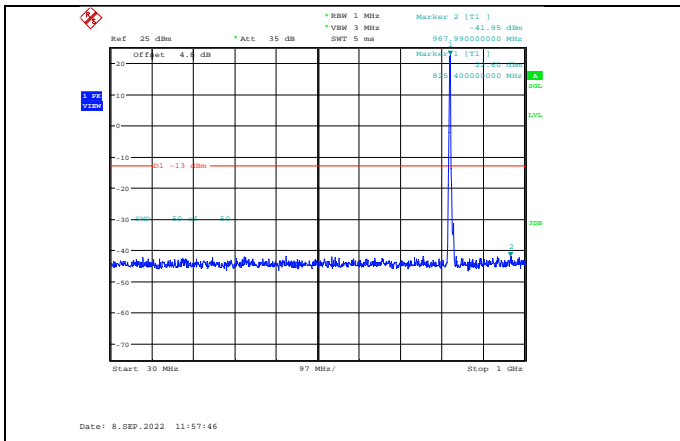

**Band5-5MHz-16QAM-20525-1RB#0-
Range1:30~1000MHz**

**Band5-5MHz-64QAM-20425-1RB#0-
Range1:30~1000MHz**