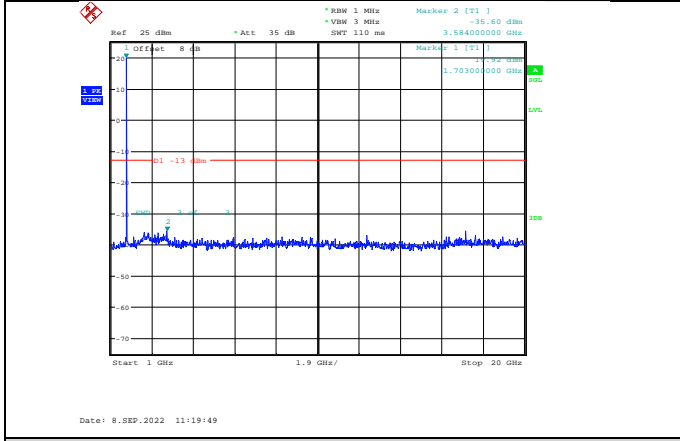

Band4-15MHz-16QAM-20325-1RB#0-Range1:30~1000MHz

Band4-15MHz-16QAM-20175-1RB#0-Range1:30~1000MHz

Band4-15MHz-16QAM-20325-1RB#0-Range2:1000~20000MHz

Band4-15MHz-64QAM-20025-1RB#0-Range1:30~1000MHz

Band4-15MHz-64QAM-20175-1RB#0-Range2:1000~20000MHz