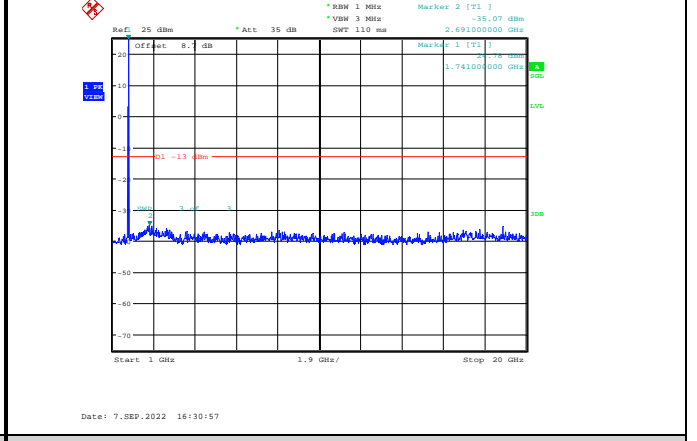

Band4-15MHz-16QAM-20325-1RB#0-Range1:30~1000MHz

Band4-15MHz-16QAM-20325-1RB#0-Range2:1000~20000MHz