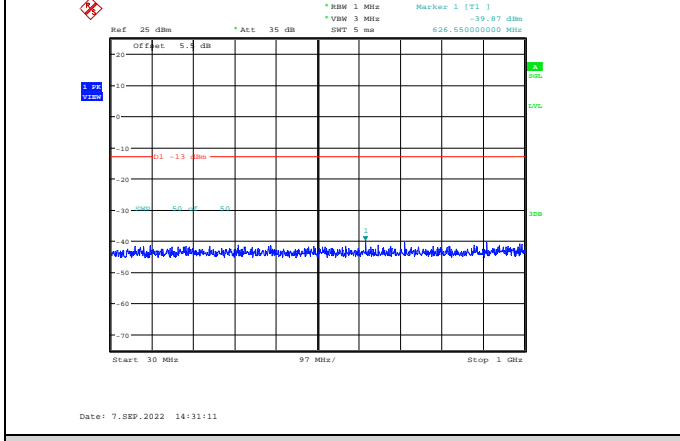

Band4-20MHz-QPSK-20050-1RB#0-Range2:1000~20000MHz

Band4-20MHz-QPSK-20175-1RB#0-Range1:30~1000MHz