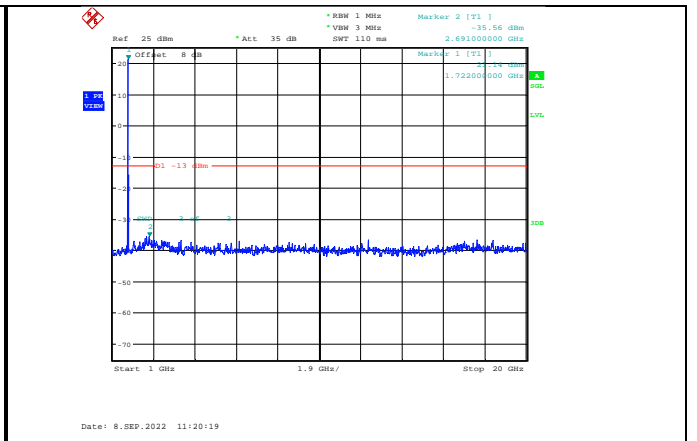

Band4-15MHz-16QAM-20325-1RB#0-Range1:30~1000MHz

Band4-15MHz-16QAM-20175-1RB#0-Range1:30~1000MHz

Band4-15MHz-16QAM-20325-1RB#0-Range2:1000~20000MHz

Band4-15MHz-64QAM-20025-1RB#0-Range1:30~1000MHz

Band4-15MHz-64QAM-20175-1RB#0-Range2:1000~20000MHz