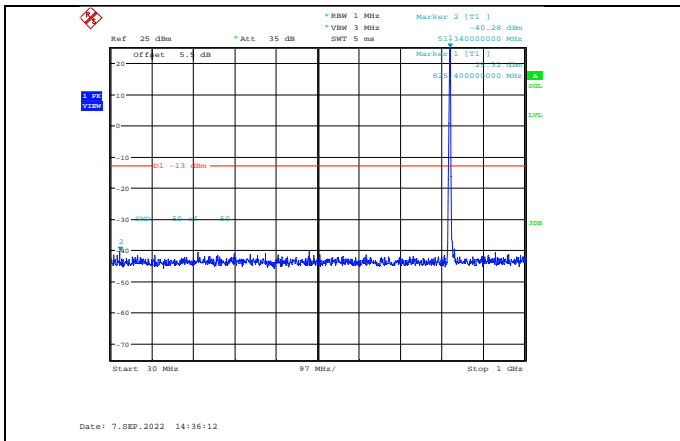

Band4-20MHz-64QAM-20175-1RB#0-Range1:30~1000MHz

**Band5-1.4MHz-QPSK-20407-1RB#0-
Range1:30~1000MHz**