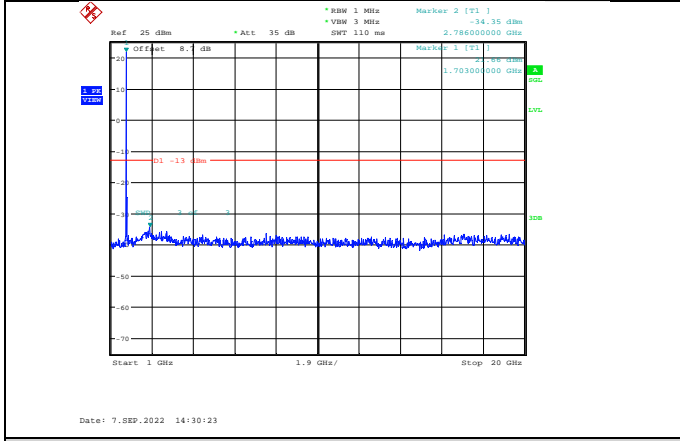

Band4-20MHz-QPSK-20050-1RB#0-Range1:30~1000MHz

Band4-20MHz-QPSK-20050-1RB#0-Range2:1000~20000MHz