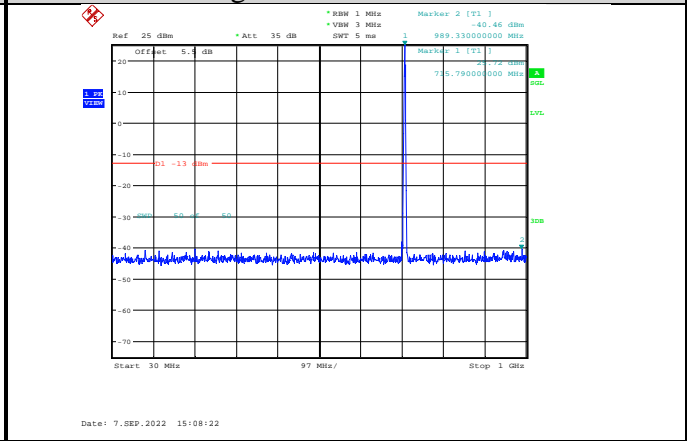

**Band12-1.4MHz-16QAM-23095-1RB#0-
Range2:1000~10000MHz**

**Band12-1.4MHz-16QAM-23173-1RB#0-
Range1:30~1000MHz**