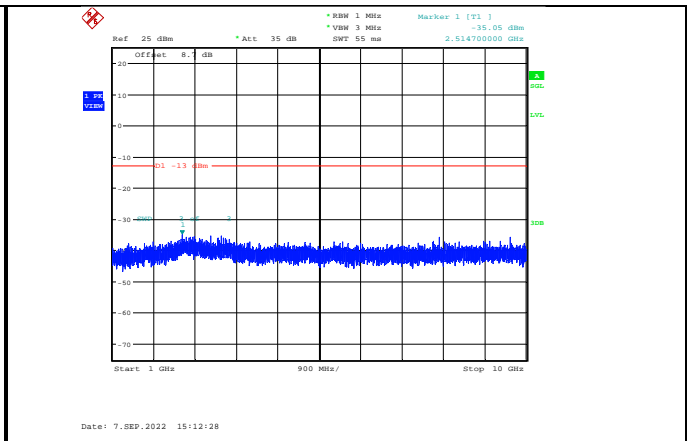

**Band12-1.4MHz-64QAM-23173-1RB#0-
Range1:30~1000MHz**

**Band12-1.4MHz-64QAM-23095-1RB#0-
Range1:30~1000MHz**

**Band12-1.4MHz-64QAM-23173-1RB#0-
Range2:1000~10000MHz**

Band12-3MHz-QPSK-23025-1RB#0-Range1:30~1000MHz