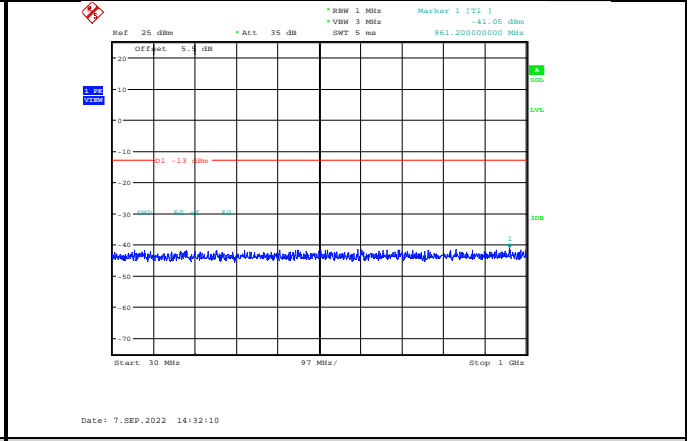

Band4-20MHz-QPSK-20175-1RB#0-Range2:1000~20000MHz

Band4-20MHz-QPSK-20300-1RB#0-Range1:30~1000MHz