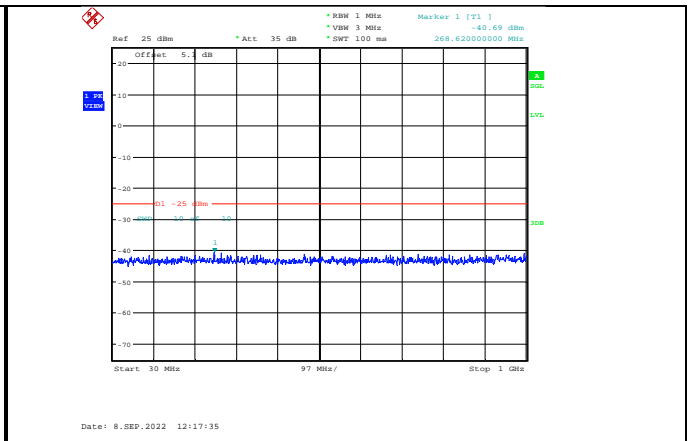

Band7-15MHz-16QAM-21375-1RB#0-Range3:3000~26500MHz

Band7-15MHz-64QAM-21100-1RB#0-Range1:30~1000MHz