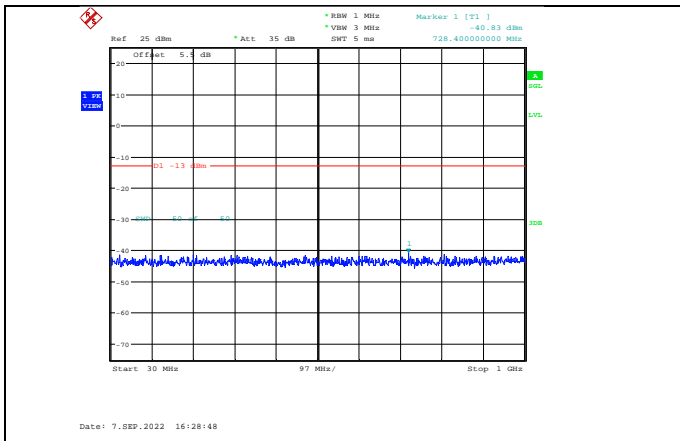

**Band4-15MHz-QPSK-20175-1RB#0-
Range1:30~1000MHz**

Band4-15MHz-16QAM-20025-1RB#0-Range1:30~1000MHz