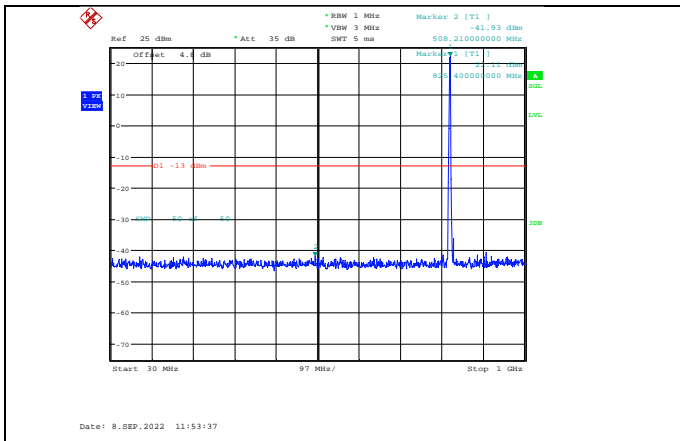

Band5-1.4MHz-16QAM-20525-1RB#0-Range1:30~1000MHz

Band5-1.4MHz-64QAM-20407-1RB#0-Range1:30~1000MHz