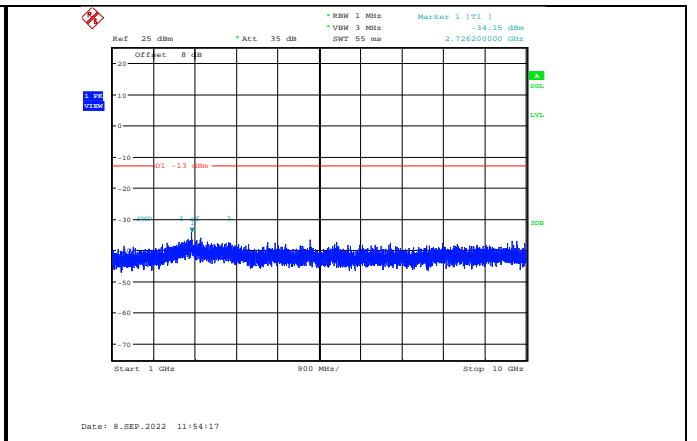

Band5-1.4MHz-16QAM-20643-1RB#0-Range2:1000~10000MHz

Band5-1.4MHz-64QAM-20525-1RB#0-Range2:1000~10000MHz