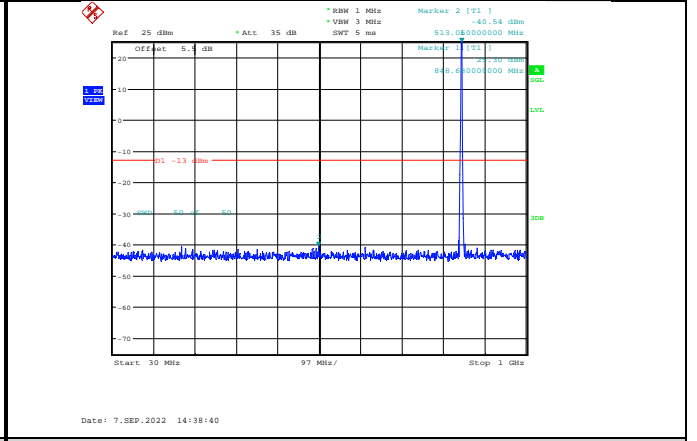

Band5-1.4MHz-16QAM-20525-1RB#0-Range2:1000~10000MHz

Band5-1.4MHz-16QAM-20643-1RB#0-Range1:30~1000MHz