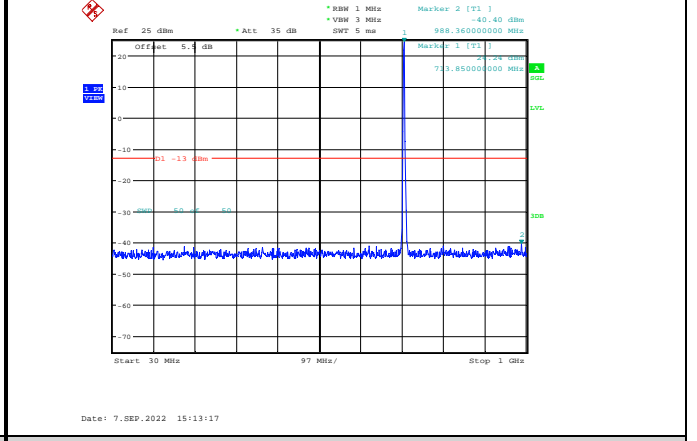

Band12-3MHz-QPSK-23095-1RB#0-Range2:1000~10000MHz

Band12-3MHz-QPSK-23165-1RB#0-Range1:30~1000MHz