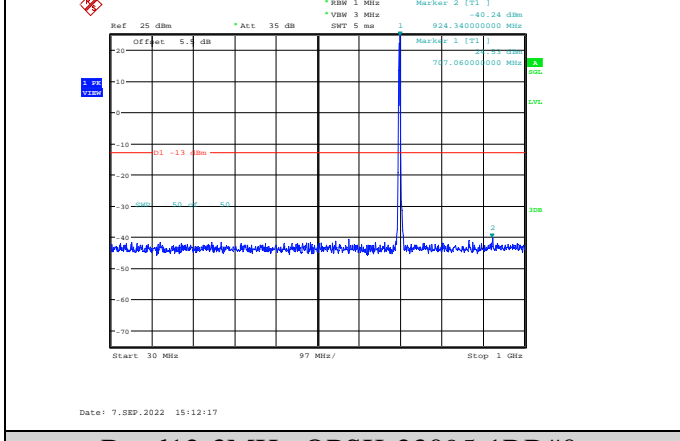

Band12-3MHz-QPSK-23025-1RB#0-Range2:1000~10000MHz

Band12-3MHz-QPSK-23095-1RB#0-Range1:30~1000MHz