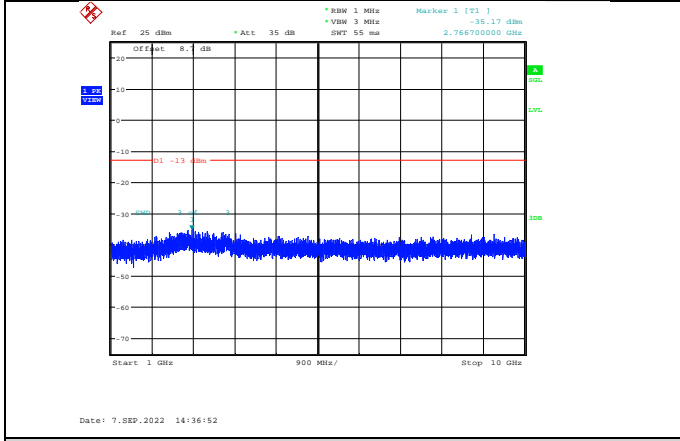

Band5-1.4MHz-16QAM-20407-1RB#0-Range1:30~1000MHz

Band5-1.4MHz-16QAM-20407-1RB#0-Range2:1000~10000MHz