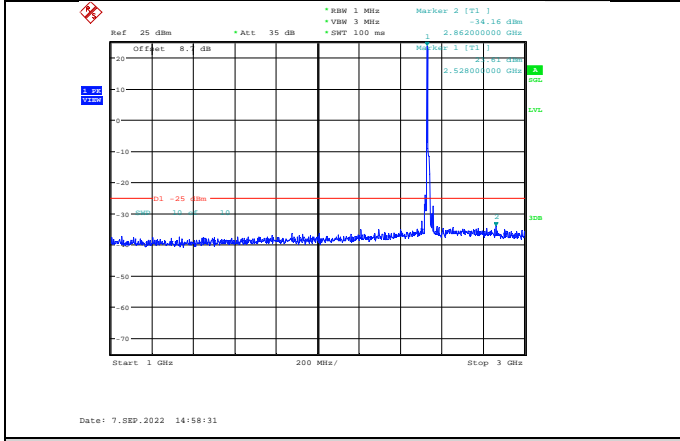

Band7-15MHz-16QAM-21100-1RB#0-Range1:30~1000MHz

Band7-15MHz-16QAM-21100-1RB#0-Range2:1000~3000MHz