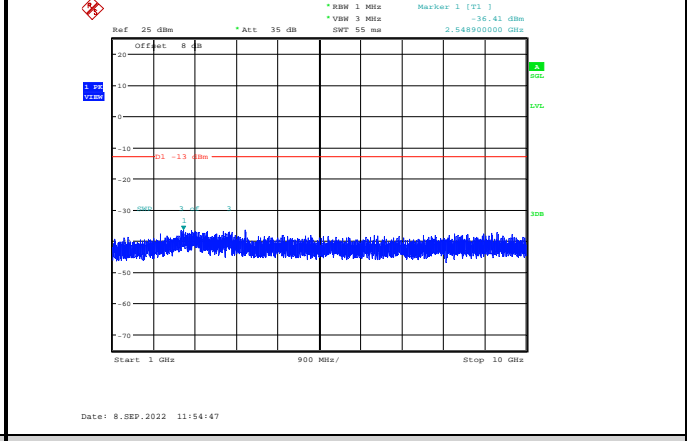

Band5-1.4MHz-64QAM-20643-1RB#0-Range1:30~1000MHz

Band5-1.4MHz-64QAM-20643-1RB#0-Range2:1000~10000MHz