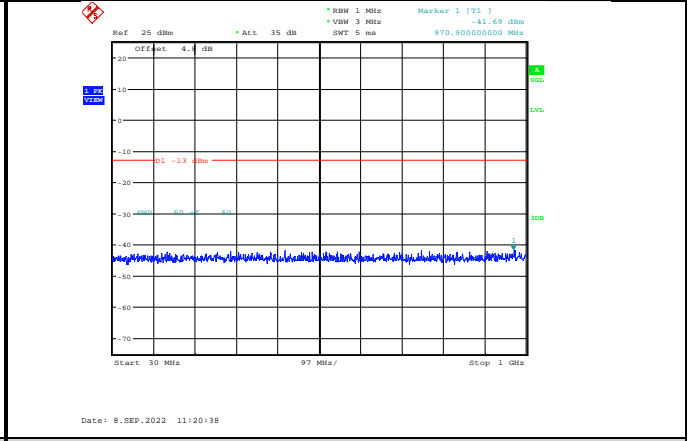

Band4-15MHz-64QAM-20175-1RB#0-Range2:1000~20000MHz

Band4-15MHz-64QAM-20325-1RB#0-Range1:30~1000MHz