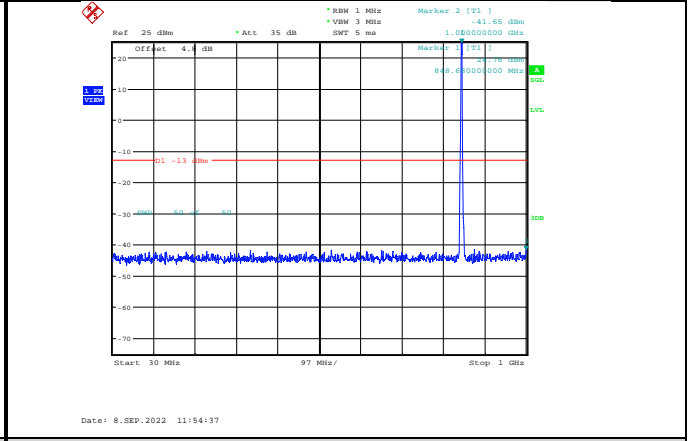

Band5-1.4MHz-16QAM-20643-1RB#0-Range2:1000~10000MHz

Band5-1.4MHz-64QAM-20407-1RB#0-Range1:30~1000MHz

Band5-1.4MHz-64QAM-20525-1RB#0-Range2:1000~10000MHz

Band5-1.4MHz-64QAM-20407-1RB#0-Range2:1000~10000MHz