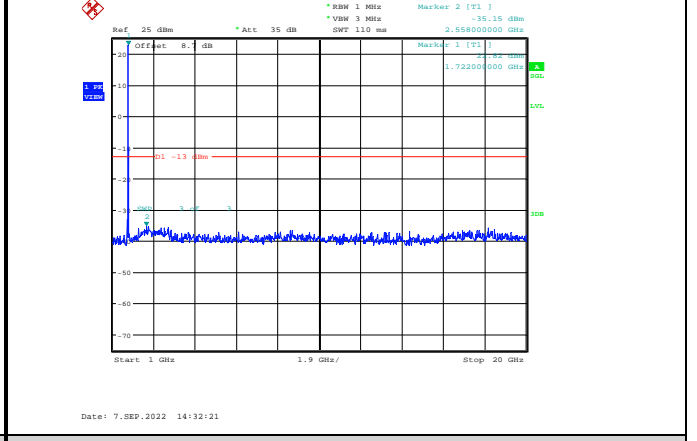

Band4-20MHz-QPSK-20300-1RB#0-Range1:30~1000MHz

Band4-20MHz-QPSK-20300-1RB#0-Range2:1000~20000MHz