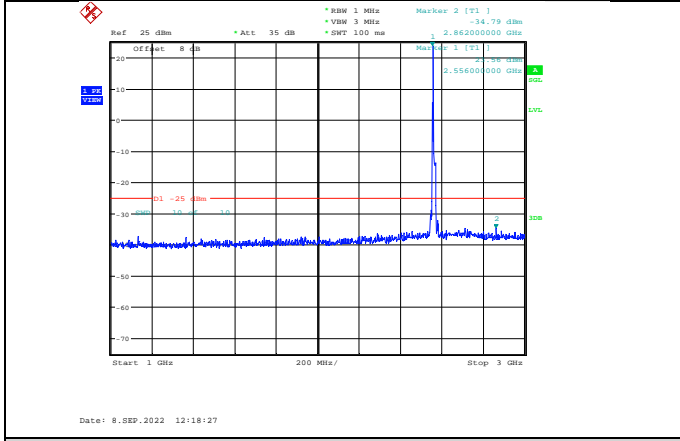

Band7-15MHz-64QAM-21375-1RB#0-Range1:30~1000MHz

Band7-15MHz-64QAM-21375-1RB#0-Range2:1000~3000MHz