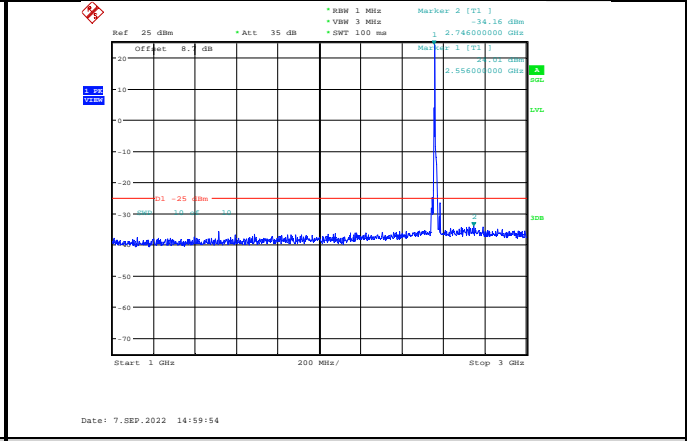

Band7-15MHz-16QAM-21375-1RB#0-Range1:30~1000MHz

Band7-15MHz-16QAM-21375-1RB#0-Range2:1000~3000MHz