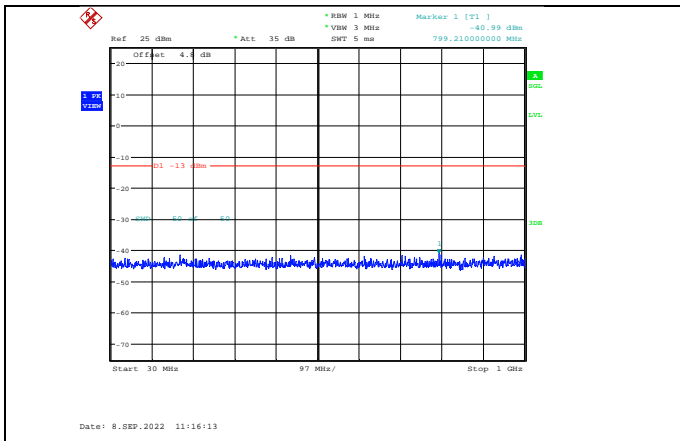

Band4-10MHz-16QAM-20175-1RB#0-Range1:30~1000MHz

Band4-10MHz-64QAM-20000-1RB#0-Range1:30~1000MHz