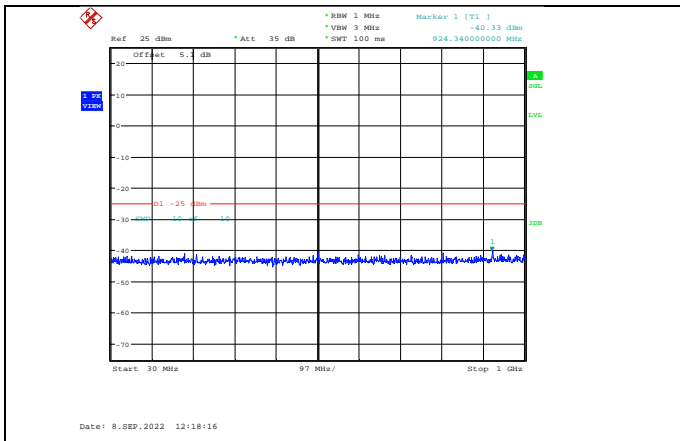

Band7-15MHz-64QAM-20825-1RB#0-Range3:3000~26500MHz

Band7-15MHz-64QAM-21375-1RB#0-Range1:30~1000MHz