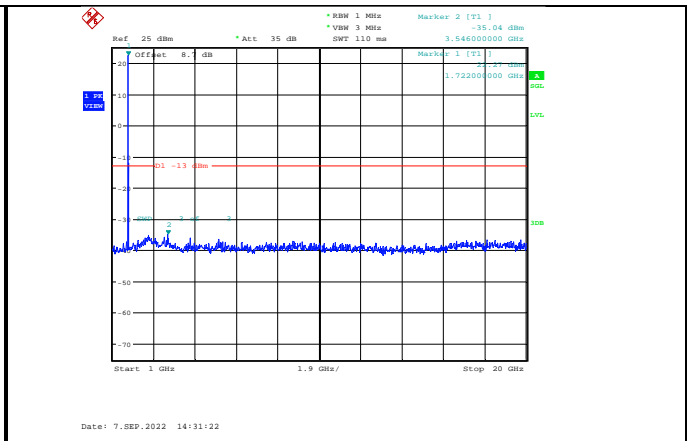

Band4-15MHz-64QAM-20025-1RB#0-Range2:1000~20000MHz

Band4-15MHz-64QAM-20325-1RB#0-Range1:30~1000MHz

Band4-15MHz-64QAM-20175-1RB#0-Range1:30~1000MHz

Band4-15MHz-64QAM-20325-1RB#0-Range2:1000~20000MHz

Band4-20MHz-QPSK-20050-1RB#0-Range1:30~1000MHz