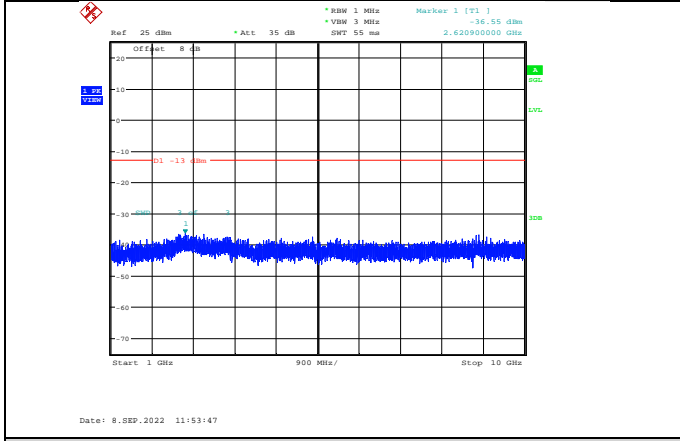

Band5-1.4MHz-64QAM-20407-1RB#0-Range1:30~1000MHz

Band5-1.4MHz-64QAM-20407-1RB#0-Range2:1000~10000MHz