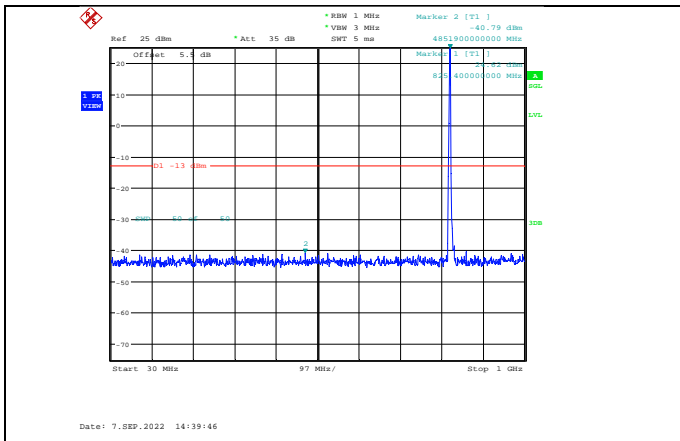

Band5-1.4MHz-64QAM-20525-1RB#0-Range1:30~1000MHz

Band5-3MHz-QPSK-20415-1RB#0-Range1:30~1000MHz