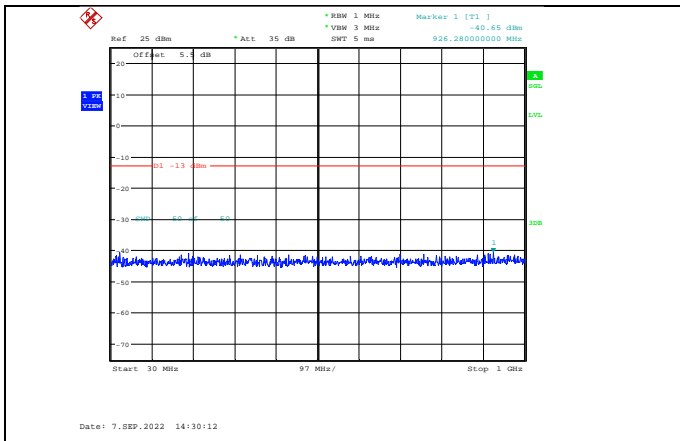

Band4-15MHz-64QAM-20025-1RB#0-Range2:1000~20000MHz

Band4-15MHz-64QAM-20325-1RB#0-Range1:30~1000MHz

Band4-15MHz-64QAM-20175-1RB#0-Range1:30~1000MHz

Band4-15MHz-64QAM-20325-1RB#0-Range2:1000~20000MHz

Band4-20MHz-QPSK-20050-1RB#0-Range1:30~1000MHz