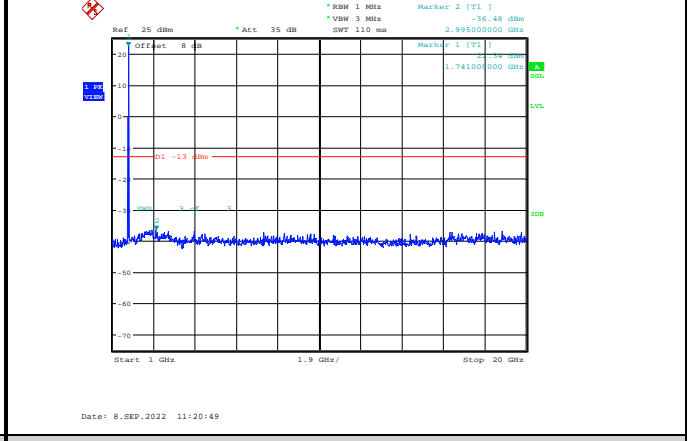

Band4-15MHz-64QAM-20325-1RB#0-Range1:30~1000MHz

Band4-15MHz-64QAM-20325-1RB#0-Range2:1000~20000MHz