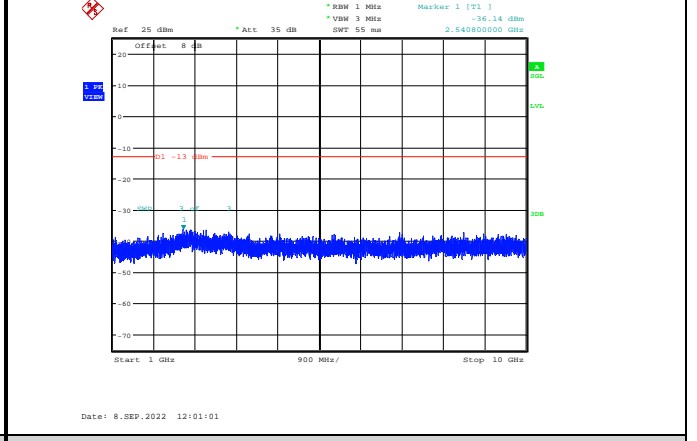

Band5-10MHz-64QAM-20600-1RB#0-Range1:30~1000MHz

Band5-10MHz-64QAM-20600-1RB#0-Range2:1000~10000MHz