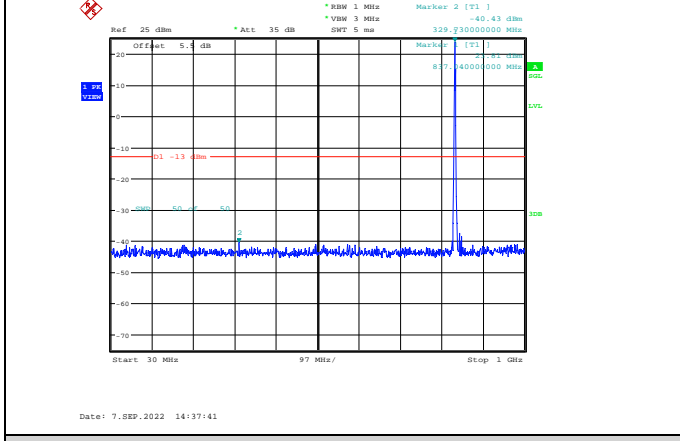

Band5-1.4MHz-16QAM-20407-1RB#0-Range1:30~1000MHz

Band5-1.4MHz-16QAM-20525-1RB#0-Range2:1000~10000MHz

Band5-1.4MHz-16QAM-20407-1RB#0-Range2:1000~10000MHz

Band5-1.4MHz-16QAM-20643-1RB#0-Range1:30~1000MHz

Band5-1.4MHz-16QAM-20525-1RB#0-Range1:30~1000MHz