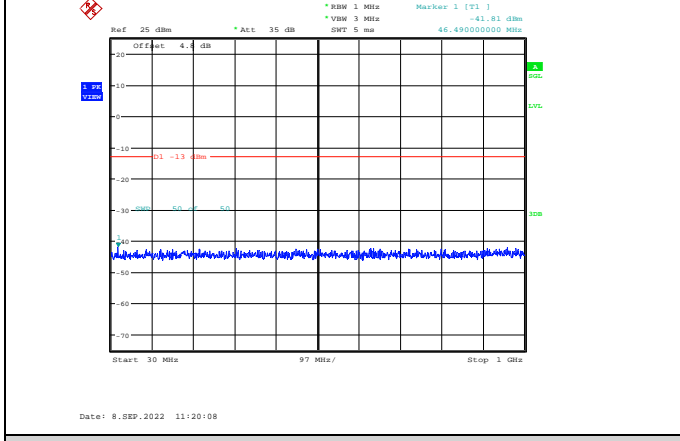

Band4-15MHz-64QAM-20025-1RB#0-Range2:1000~20000MHz

Band4-15MHz-64QAM-20175-1RB#0-Range1:30~1000MHz