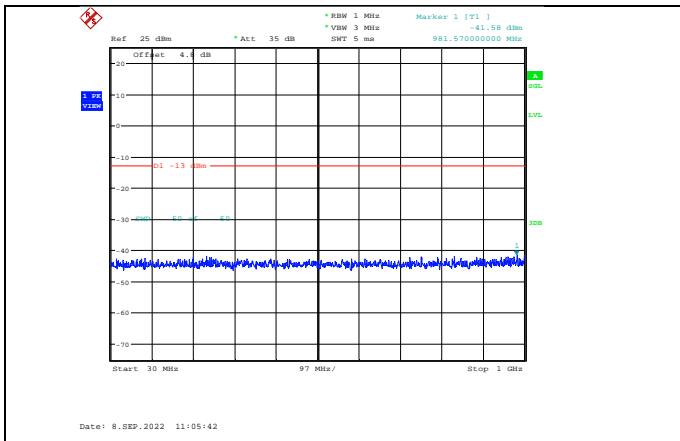

Band4-1.4MHz-16QAM-20175-1RB#0-Range1:30~1000MHz

Band4-1.4MHz-64QAM-19957-1RB#0-Range1:30~1000MHz