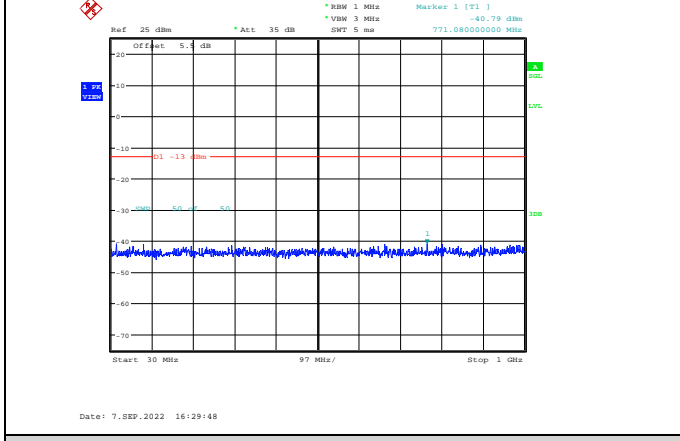

Band4-15MHz-16QAM-20025-1RB#0-Range2:1000~20000MHz

Band4-15MHz-16QAM-20175-1RB#0-Range1:30~1000MHz