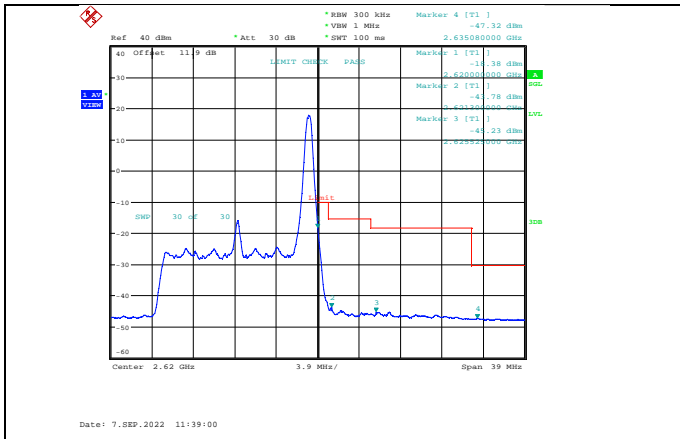

Band38-15MHz-16QAM-37825-1RB#0

Band38-15MHz-QPSK-38175-1RB#74