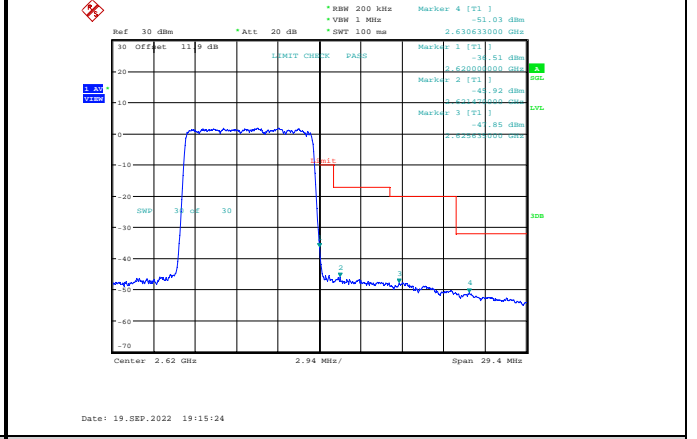

Band38-10MHz-64QAM-37800-1RB#49