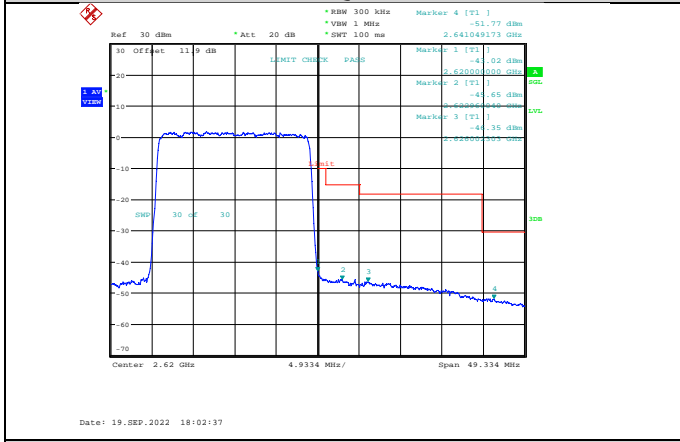

Band38-20MHz-16QAM-38150-1RB#99