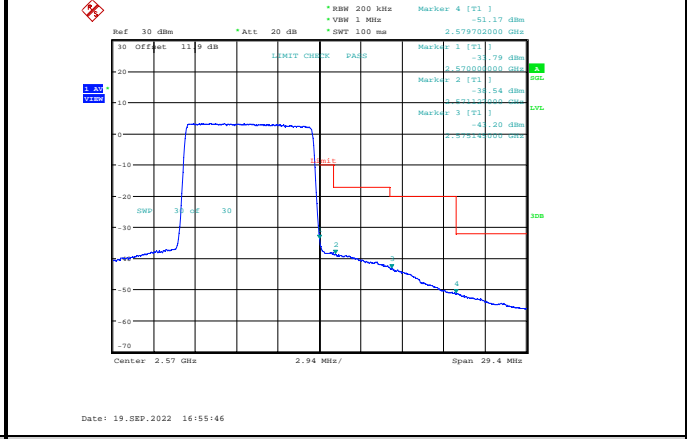

Band7-10MHz-16QAM-21400-1RB#49

Band7-10MHz-64QAM-20800-50RB#0

Band7-10MHz-16QAM-21400-50RB#0

Band7-10MHz-64QAM-21400-1RB#49

Band7-10MHz-64QAM-20800-1RB#0

Band7-10MHz-64QAM-21400-50RB#0

Band7-15MHz-QPSK-20825-1RB#0