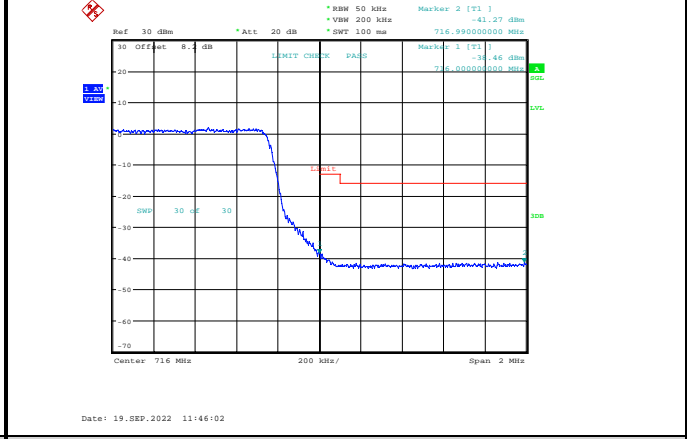

Band12-5MHz-64QAM-23155-1RB#24