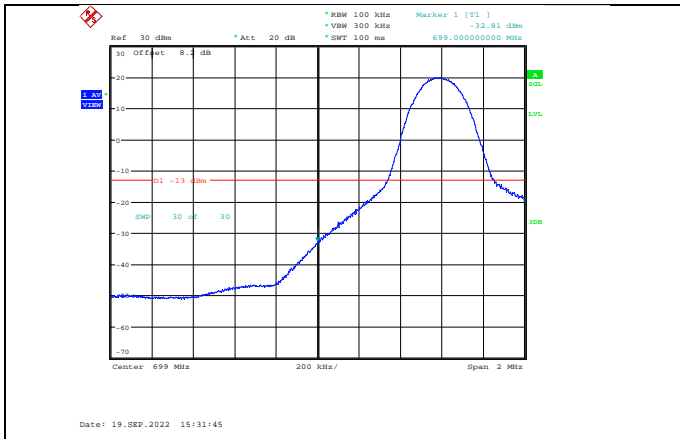

Band12-5MHz-64QAM-23035-1RB#0