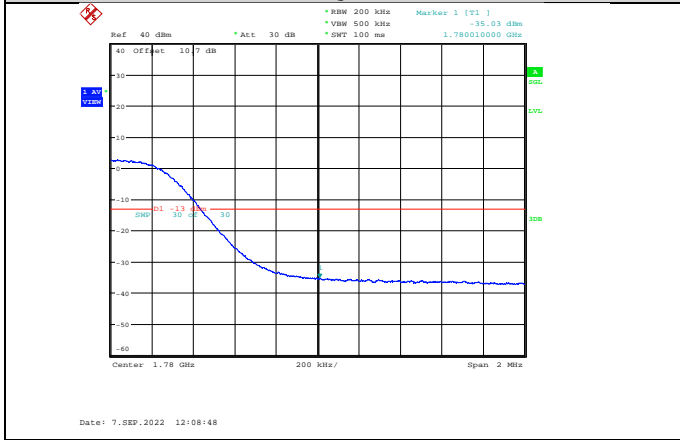

Band66-15MHz-16QAM-132597-1RB#74