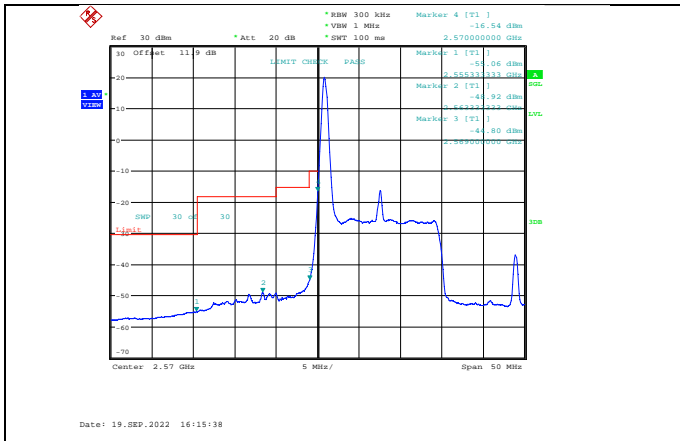

Band38-10MHz-64QAM-37800-1RB#0