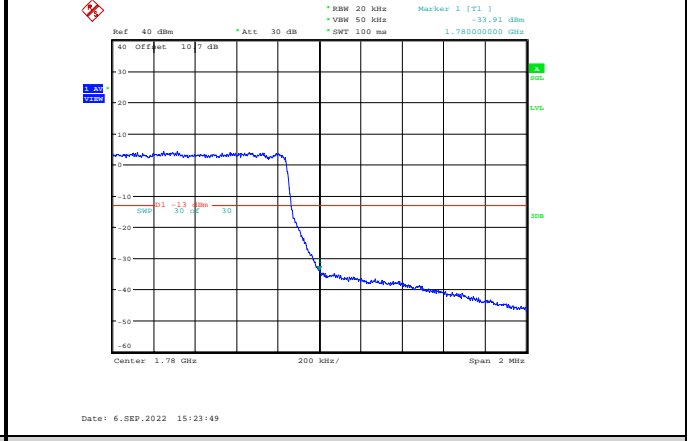

Band66-1.4MHz-QPSK-132665-1RB#5

Band66-1.4MHz-16QAM-131979-6RB#0

Band66-1.4MHz-16QAM-132665-1RB#5

Band66-1.4MHz-64QAM-131979-6RB#0

Band66-1.4MHz-16QAM-132665-6RB#0

Band66-1.4MHz-64QAM-132665-1RB#5

Band66-1.4MHz-64QAM-131979-1RB#0