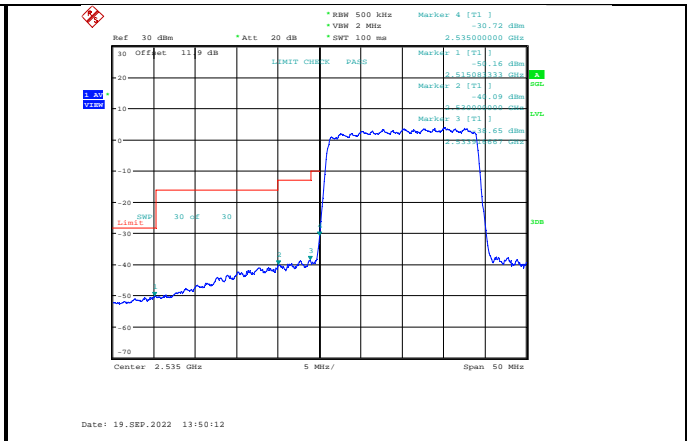

Band41-20MHz-QPSK-41140-1RB#99