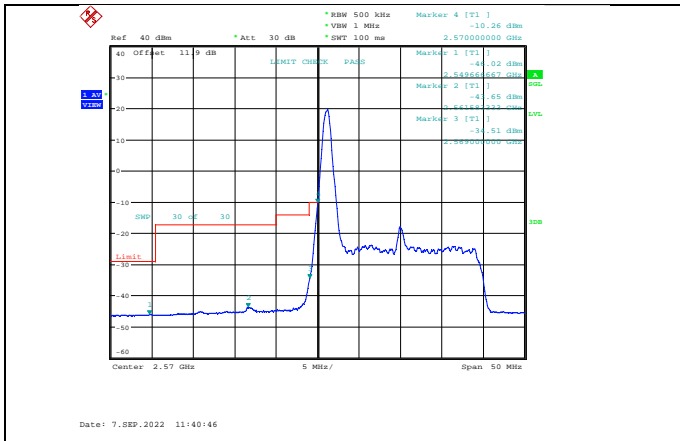

Band38-15MHz-16QAM-38175-75RB#0