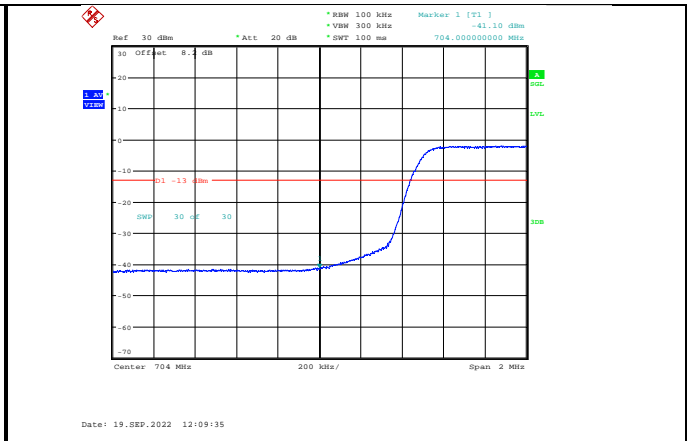

Band17-10MHz-16QAM-23780-50RB#0