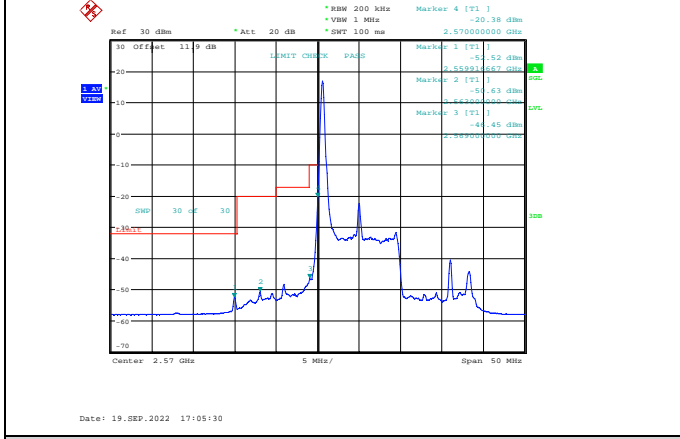

Band38-10MHz-16QAM-38200-50RB#0