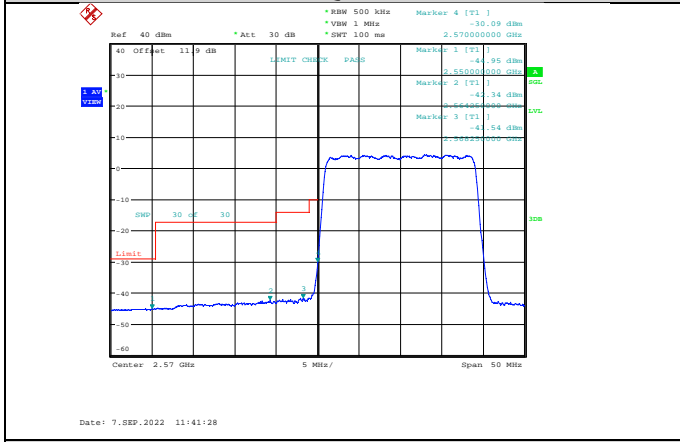

Band38-15MHz-64QAM-37825-75RB#0

Band38-15MHz-16QAM-38175-75RB#0

Band38-15MHz-64QAM-38175-1RB#74

Band38-20MHz-QPSK-37850-1RB#0

Band38-20MHz-QPSK-38150-100RB#0

Band38-20MHz-QPSK-37850-100RB#0

Band38-20MHz-16QAM-37850-1RB#0