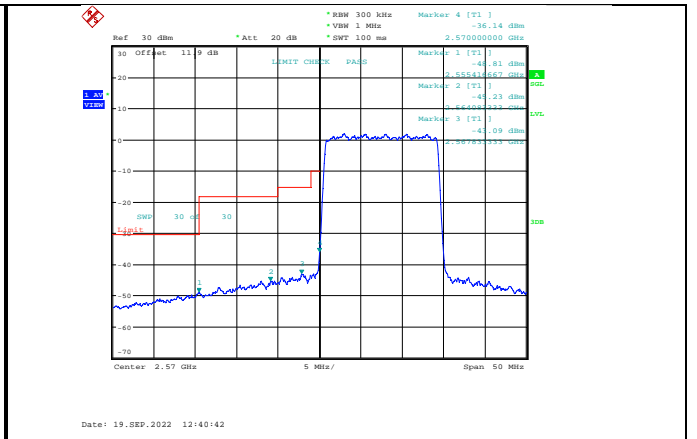

Band38-15MHz-QPSK-38175-1RB#74

Band38-15MHz-16QAM-37825-75RB#0