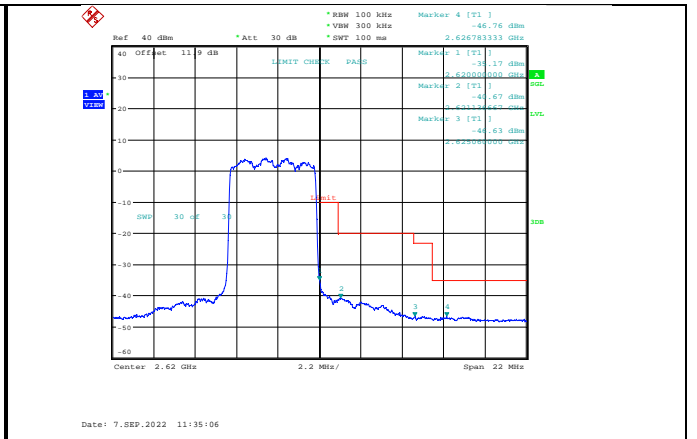

Band17-10MHz-16QAM-23780-50RB#0

Band17-10MHz-16QAM-23800-1RB#49

Band17-10MHz-64QAM-23780-50RB#0

Band17-10MHz-16QAM-23800-50RB#0

Band17-10MHz-64QAM-23800-1RB#49

Band17-10MHz-64QAM-23780-1RB#0

Band17-10MHz-64QAM-23800-50RB#0