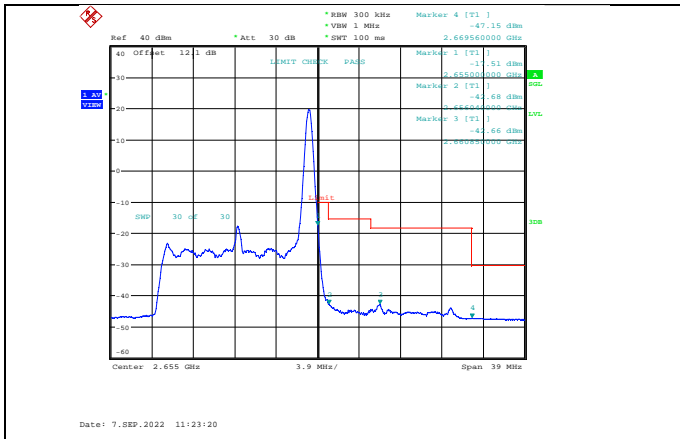

Band41-15MHz-QPSK-41165-1RB#74