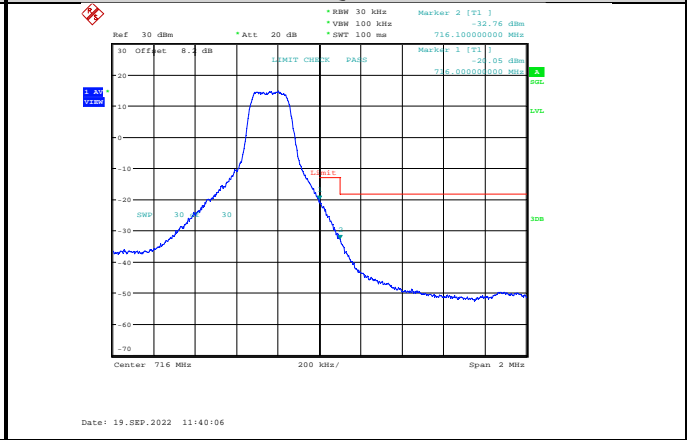

Band12-3MHz-64QAM-23025-15RB#0