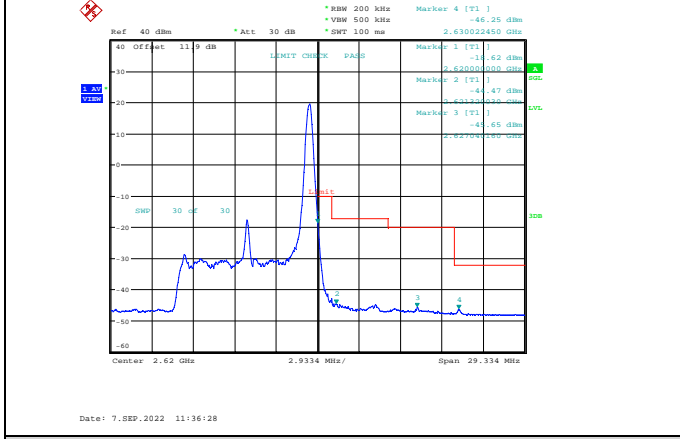

Band38-10MHz-QPSK-37800-50RB#0