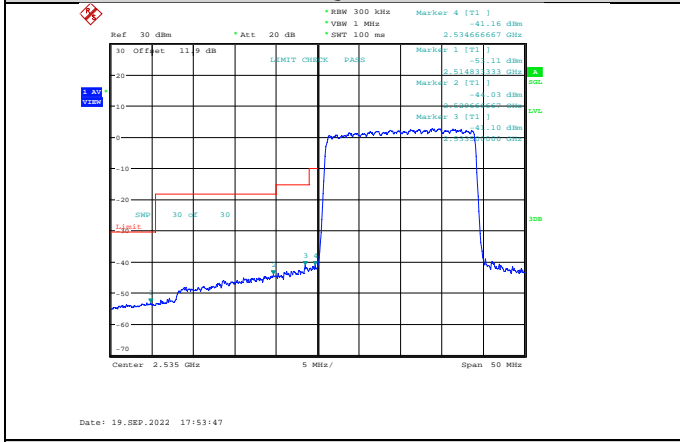

Band41-15MHz-16QAM-41165-1RB#74

Band41-15MHz-64QAM-41165-1RB#74

Band41-15MHz-64QAM-40115-1RB#0

Band41-15MHz-64QAM-40115-1RB#0

Band41-20MHz-QPSK-40140-1RB#0

Band41-20MHz-QPSK-41140-100RB#0

Band41-20MHz-QPSK-40140-100RB#0