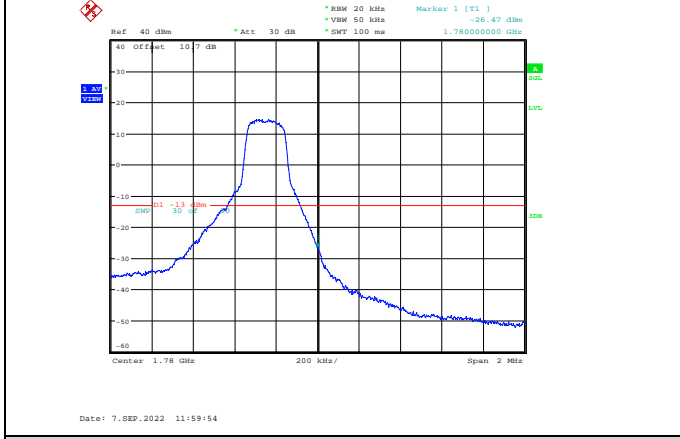

Band41-20MHz-64QAM-41140-1RB#99

Band41-20MHz-64QAM-40140-1RB#0

Band41-20MHz-64QAM-41140-100RB#0

Band66-1.4MHz-QPSK-131979-1RB#0

Band66-1.4MHz-QPSK-132665-6RB#0

Band66-1.4MHz-QPSK-131979-6RB#0

Band66-1.4MHz-16QAM-131979-1RB#0