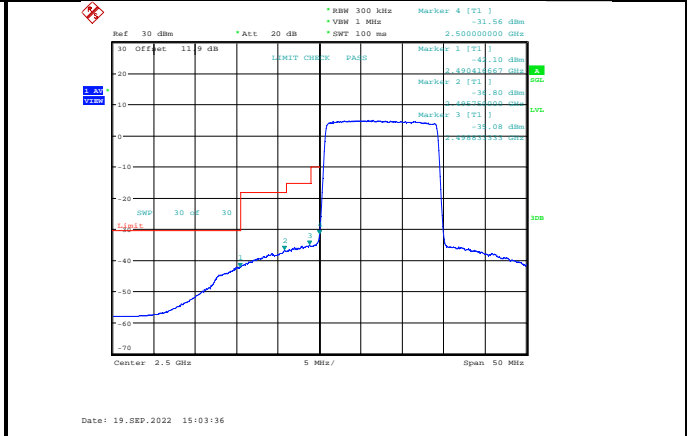

Band7-15MHz-16QAM-20825-1RB#0