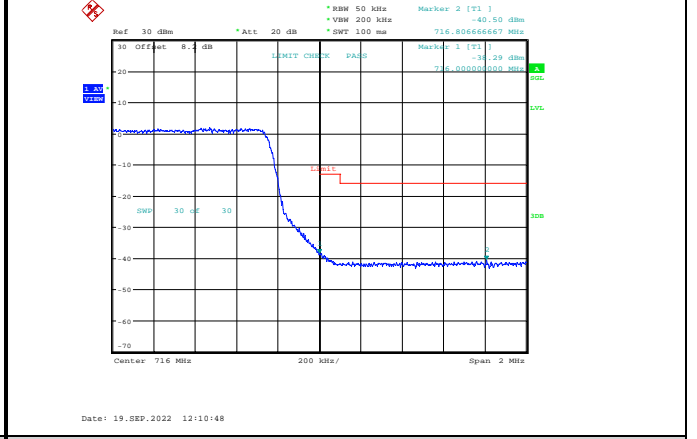

Band17-5MHz-QPSK-23825-1RB#0

Band17-5MHz-QPSK-23755-16QAM-23755-1RB#0

Band17-5MHz-QPSK-23825-16QAM-23755-25RB#0

Band17-5MHz-16QAM-23825-1RB#24

Band17-5MHz-64QAM-23755-25RB#0

Band17-5MHz-16QAM-23825-25RB#0

Band17-5MHz-64QAM-23825-1RB#24