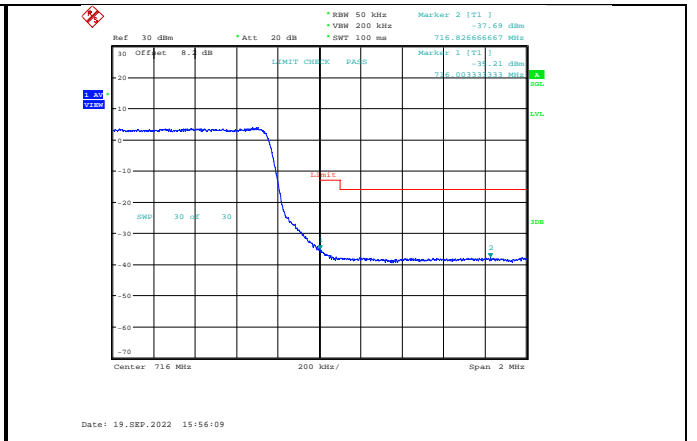

Band13-5MHz-16QAM-23255-25RB#0

Band13-5MHz-64QAM-23205-1RB#24

Band13-5MHz-64QAM-23205-1RB#0

Band13-5MHz-64QAM-23255-25RB#0

Band17-5MHz-QPSK-23755-1RB#0

Band17-5MHz-QPSK-23825-25RB#0

Band17-5MHz-QPSK-23755-25RB#0