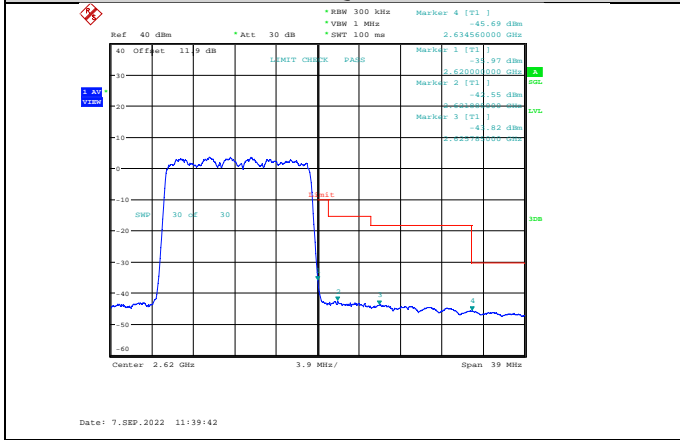

Band38-15MHz-16QAM-37825-1RB#0

Band38-15MHz-QPSK-38175-1RB#74

Band38-15MHz-QPSK-38175-1RB#74

Band38-15MHz-16QAM-37825-75RB#0

Band38-15MHz-16QAM-38175-1RB#74

Band38-15MHz-64QAM-37825-75RB#0

Band38-15MHz-16QAM-38175-75RB#0