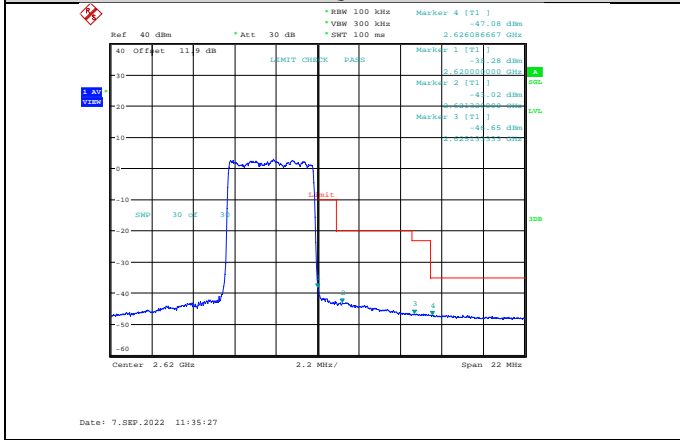

Band38-5MHz-16QAM-38225-1RB#24