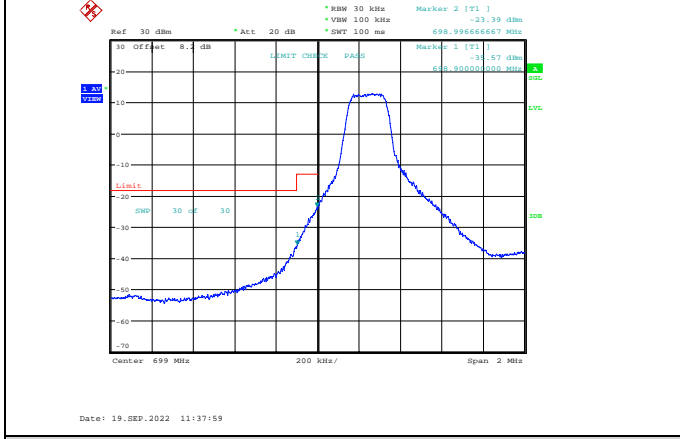

Band12-3MHz-16QAM-23165-15RB#0