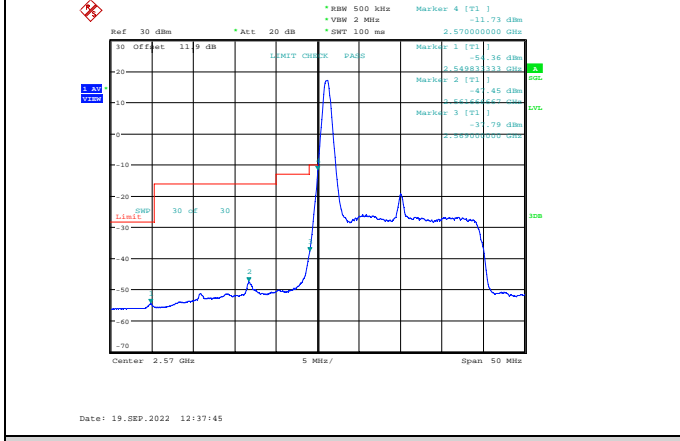

Band38-20MHz-QPSK-38150-1RB#99

Band38-20MHz-16QAM-37850-100RB#0

Band38-20MHz-16QAM-38150-1RB#99

Band38-20MHz-64QAM-37850-100RB#0

Band38-20MHz-16QAM-38150-100RB#0

Band38-20MHz-64QAM-37850-100RB#0

Band38-20MHz-16QAM-38150-100RB#0