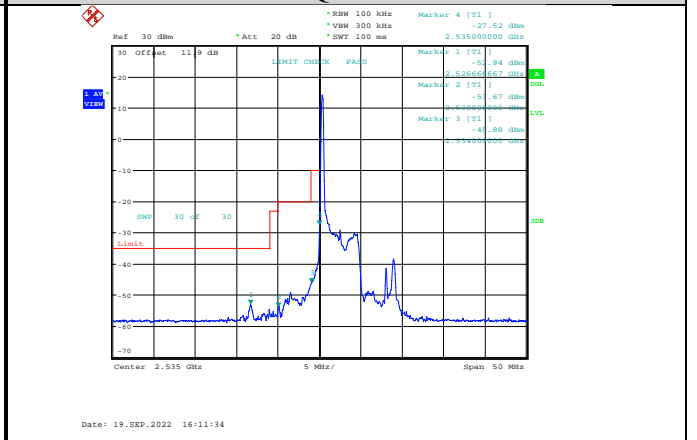

Band41-5MHz-QPSK-41215-25RB#0