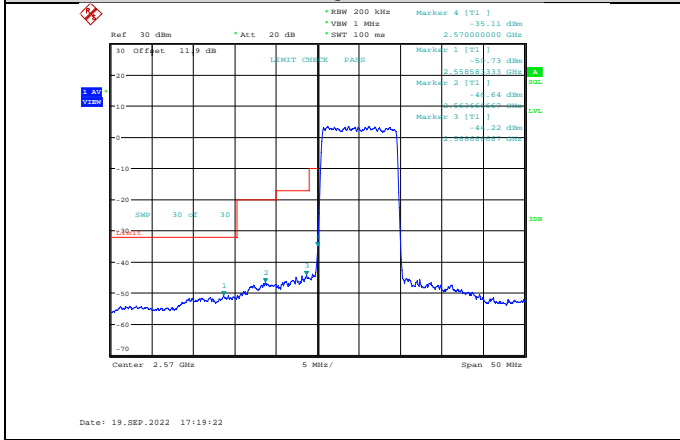

Band38-5MHz-64QAM-37775-25RB#0

Band38-5MHz-16QAM-38225-25RB#0

Band38-5MHz-64QAM-38225-1RB#24

Band38-5MHz-64QAM-37775-1RB#0

Band38-5MHz-64QAM-38225-25RB#0

Band38-10MHz-QPSK-37800-1RB#0

Band38-10MHz-QPSK-38200-50RB#0