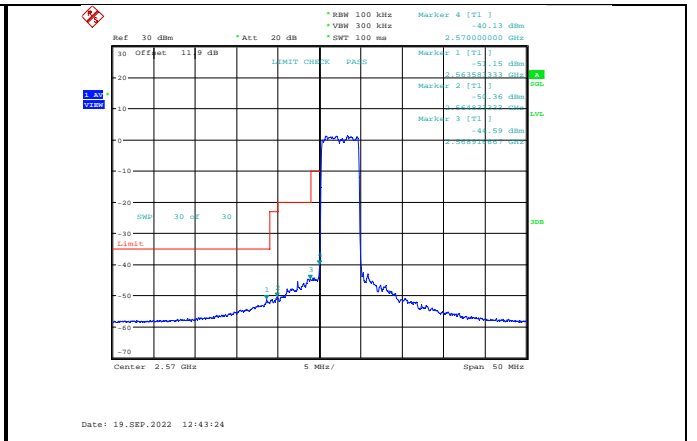

Band38-5MHz-QPSK-37775-1RB#0

Band38-5MHz-QPSK-38225-25RB#0

Band38-5MHz-QPSK-37775-25RB#0

Band38-5MHz-16QAM-37775-1RB#0

Band38-5MHz-QPSK-38225-1RB#24

Band38-5MHz-16QAM-37775-25RB#0

Band38-5MHz-16QAM-38225-1RB#24