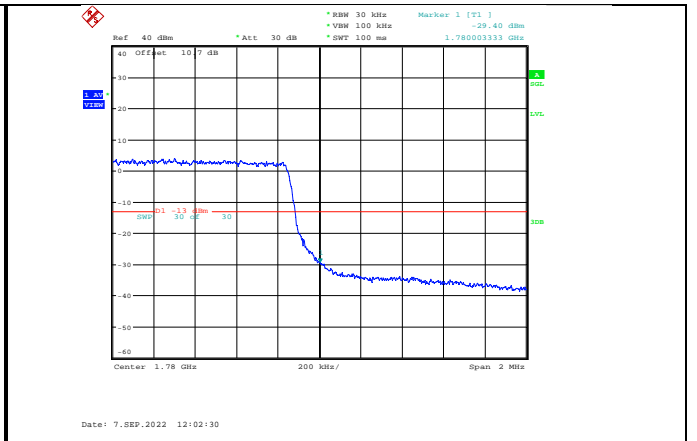

Band66-1.4MHz-64QAM-132665-6RB#0