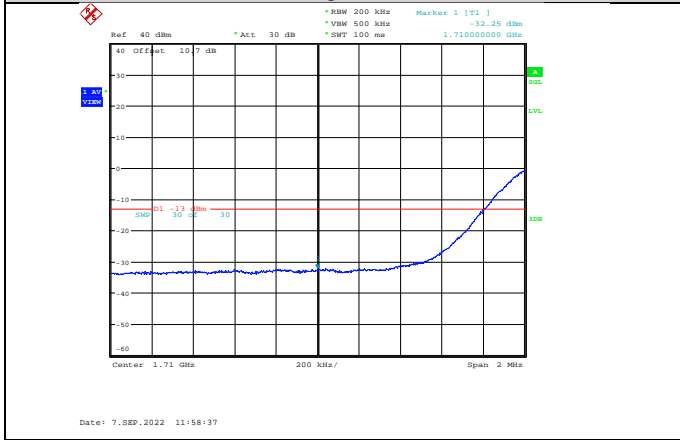

Band66-20MHz-QPSK-132072-1RB#0