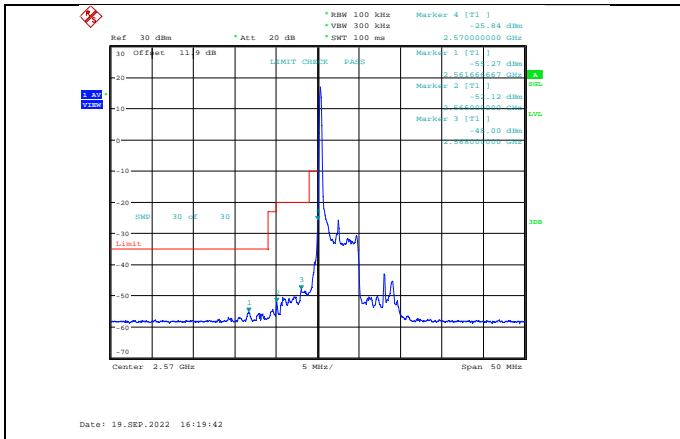

Band17-10MHz-16QAM-23780-50RB#0

Band17-10MHz-16QAM-23800-1RB#49

Band17-10MHz-64QAM-23780-50RB#0

Band17-10MHz-16QAM-23800-50RB#0

Band17-10MHz-64QAM-23800-1RB#49

Band17-10MHz-64QAM-23780-1RB#0

Band17-10MHz-64QAM-23800-50RB#0