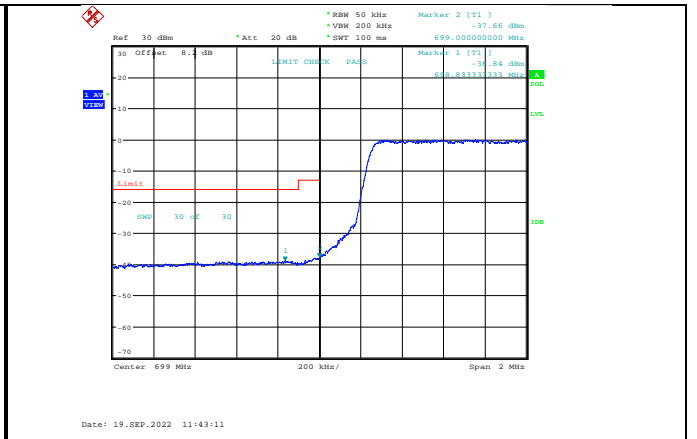

Band12-5MHz-QPSK-23155-25RB#0

Band12-5MHz-QPSK-23035-25RB#0

Band12-5MHz-16QAM-23035-1RB#0

Band12-5MHz-16QAM-23035-1RB#0

Band12-5MHz-16QAM-23035-25RB#0

Band12-5MHz-16QAM-23155-1RB#24

Band12-5MHz-64QAM-23035-25RB#0