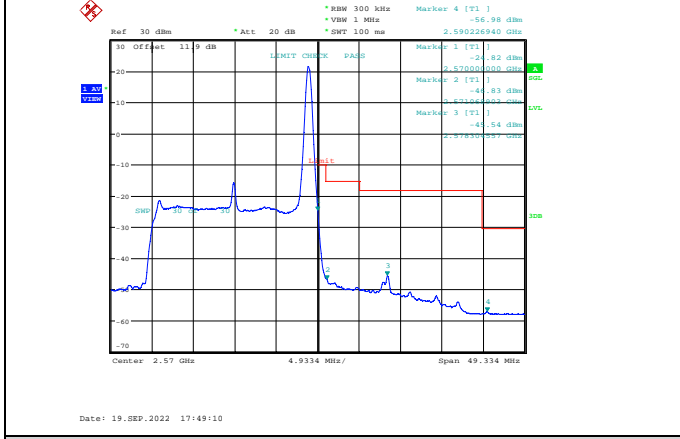

Band7-20MHz-QPSK-20850-100RB#0