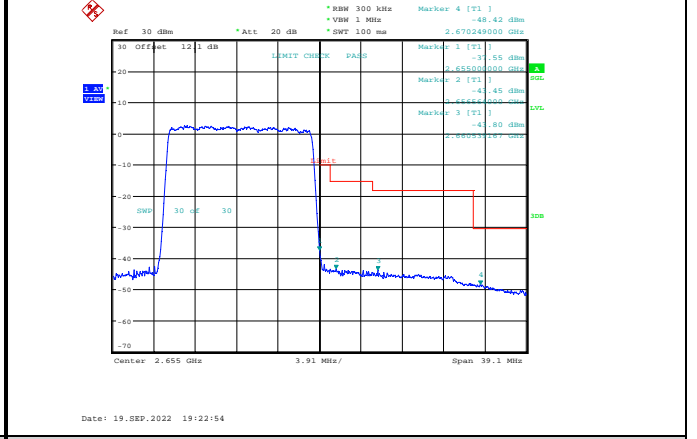

Band41-15MHz-16QAM-40115-1RB#0

Band41-15MHz-QPSK-41165-1RB#74

Band41-15MHz-16QAM-40115-75RB#0

Band41-15MHz-16QAM-41165-1RB#74

Band41-15MHz-64QAM-40115-75RB#0

Band41-15MHz-16QAM-41165-75RB#0

Band41-15MHz-64QAM-40115-75RB#0