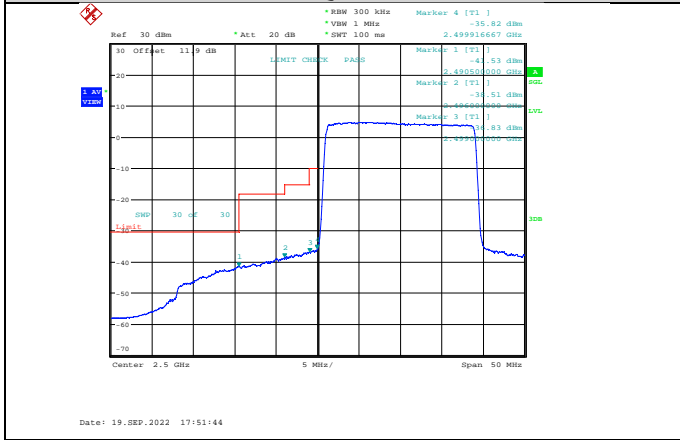

Band7-15MHz-16QAM-21375-75RB#0

Band7-15MHz-64QAM-21375-1RB#74

Band7-15MHz-64QAM-20825-1RB#0

Band7-15MHz-64QAM-21375-75RB#0

Band7-20MHz-QPSK-20850-1RB#0

Band7-20MHz-QPSK-21350-100RB#0

Band7-20MHz-QPSK-20850-100RB#0