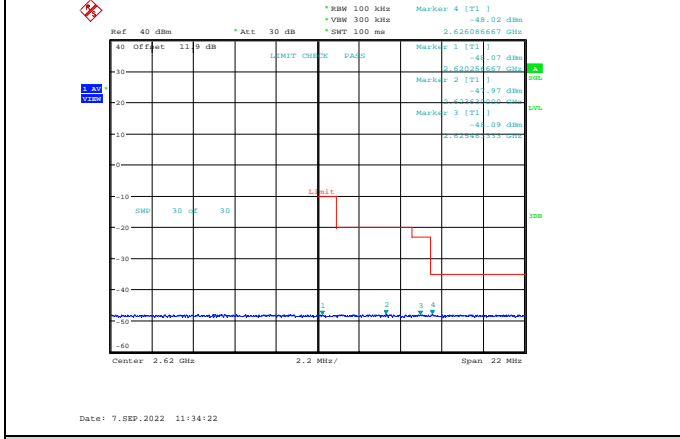

Band38-5MHz-QPSK-37775-25RB#0