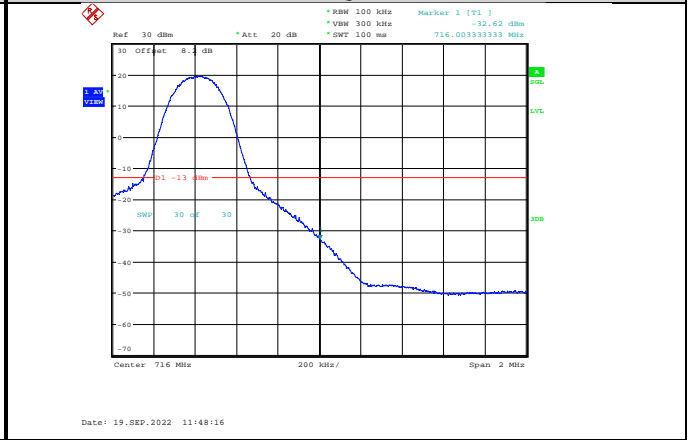

Band12-10MHz-16QAM-23060-1RB#0

Band12-10MHz-QPSK-23130-1RB#49

Band12-10MHz-16QAM-23060-50RB#0

Band12-10MHz-16QAM-23130-1RB#49

Band12-10MHz-64QAM-23060-50RB#0

Band12-10MHz-16QAM-23130-50RB#0

Band12-10MHz-64QAM-23130-1RB#49