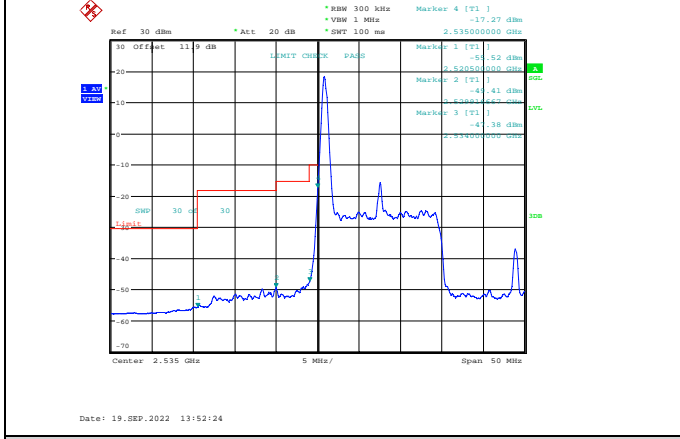

Band41-15MHz-16QAM-40115-1RB#0

Band41-15MHz-QPSK-41165-1RB#74

Band41-15MHz-16QAM-40115-75RB#0

Band41-15MHz-16QAM-41165-1RB#74

Band41-15MHz-64QAM-40115-75RB#0

Band41-15MHz-16QAM-41165-75RB#0

Band41-15MHz-64QAM-40115-75RB#0