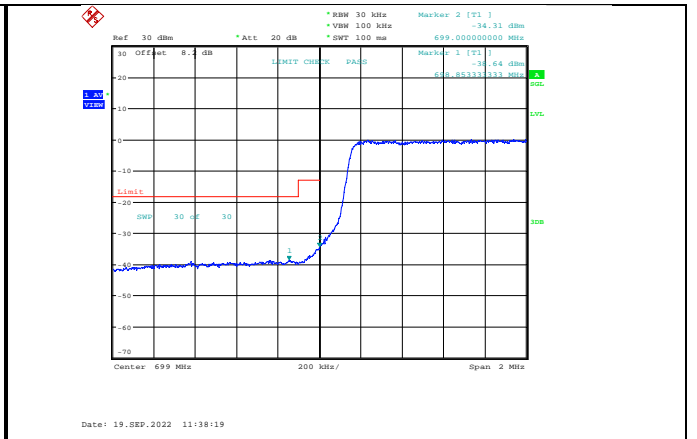

Band12-1.4MHz-16QAM-23017-6RB#0

Band12-1.4MHz-16QAM-23173-1RB#5

Band12-1.4MHz-64QAM-23017-6RB#0

Band12-1.4MHz-16QAM-23173-6RB#0

Band12-1.4MHz-64QAM-23173-1RB#5

Band12-1.4MHz-16QAM-23173-6RB#0

Band12-1.4MHz-64QAM-23017-1RB#0