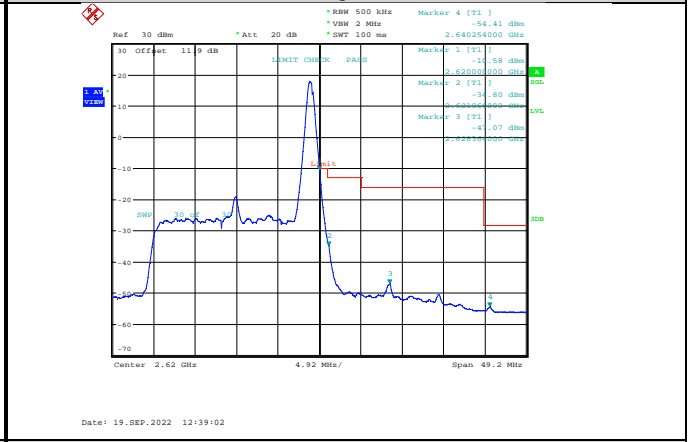

Band38-20MHz-64QAM-37850-100RB#0