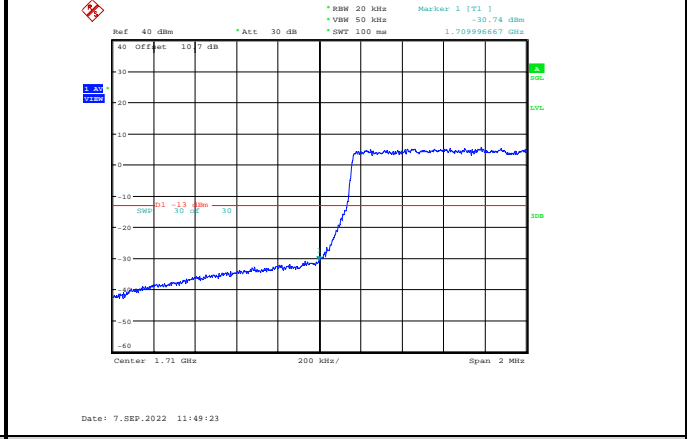

Band41-20MHz-64QAM-41140-1RB#99

Band41-20MHz-64QAM-40140-1RB#0

Band41-20MHz-64QAM-41140-100RB#0

Band66-1.4MHz-QPSK-131979-1RB#0

Band66-1.4MHz-QPSK-132665-6RB#0

Band66-1.4MHz-QPSK-131979-6RB#0

Band66-1.4MHz-16QAM-131979-1RB#0