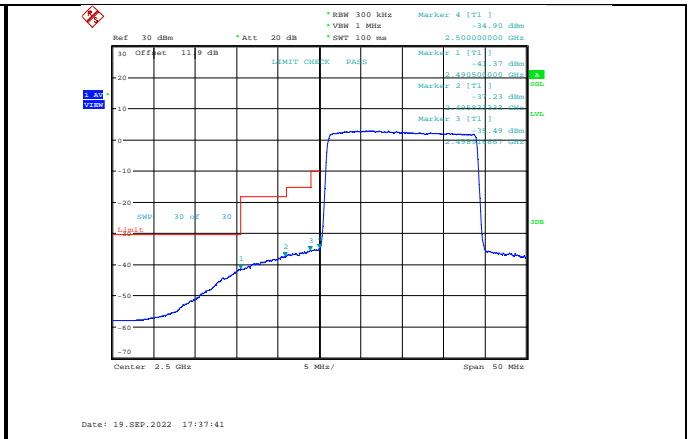

Band7-20MHz-16QAM-20850-100RB#0