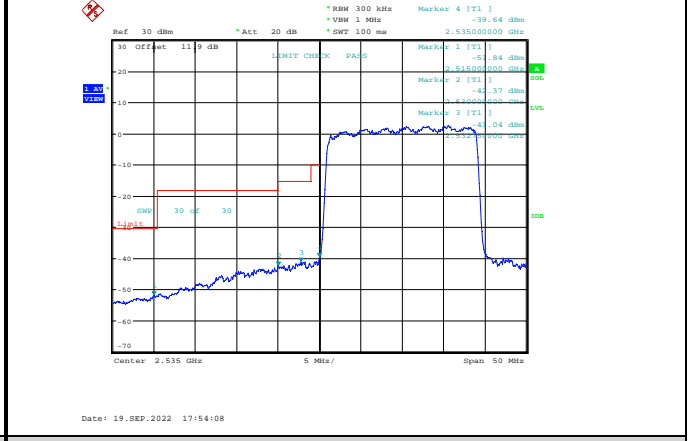

Band41-20MHz-16QAM-40140-1RB#0