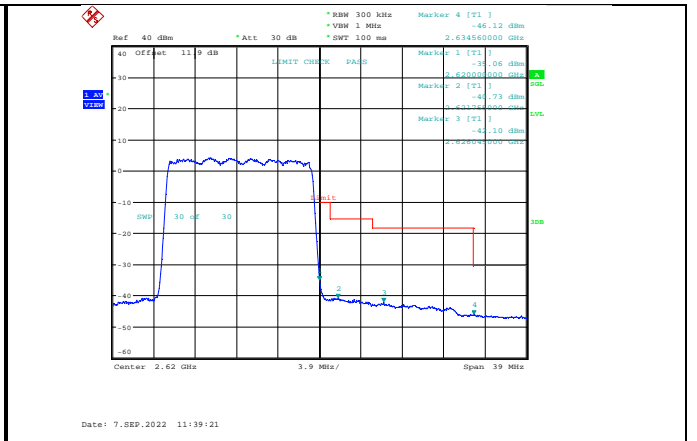

Band38-10MHz-64QAM-38200-50RB#0