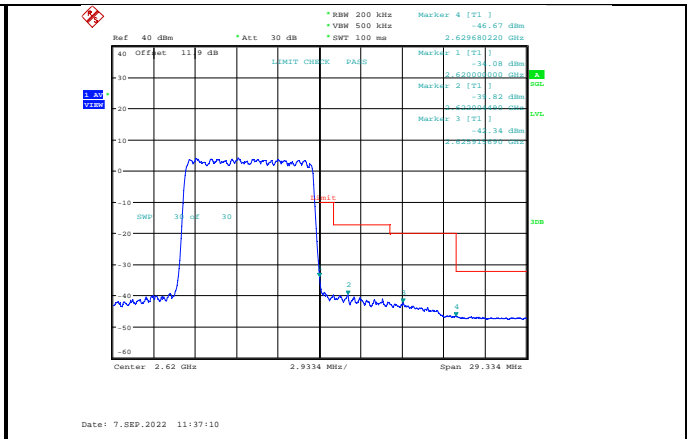

Band38-5MHz-64QAM-37775-25RB#0

Band38-5MHz-16QAM-38225-25RB#0

Band38-5MHz-64QAM-38225-1RB#24

Band38-5MHz-64QAM-37775-1RB#0

Band38-5MHz-64QAM-38225-25RB#0

Band38-10MHz-QPSK-37800-1RB#0

Band38-10MHz-QPSK-38200-50RB#0