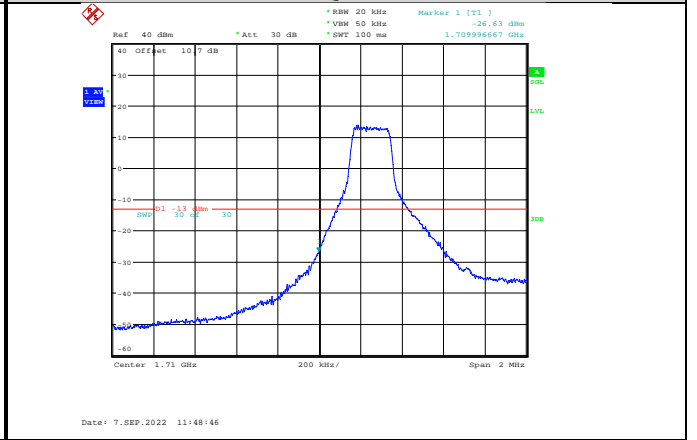

Band41-20MHz-64QAM-41140-1RB#99

Band41-20MHz-64QAM-40140-1RB#0

Band41-20MHz-64QAM-41140-100RB#0

Band66-1.4MHz-QPSK-131979-1RB#0

Band66-1.4MHz-QPSK-132665-6RB#0

Band66-1.4MHz-QPSK-131979-6RB#0

Band66-1.4MHz-16QAM-131979-1RB#0