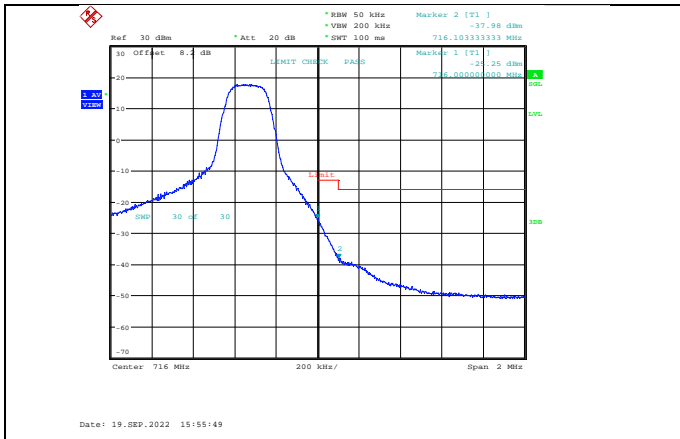

Band17-5MHz-QPSK-23755-16QAM-23755-1RB#0