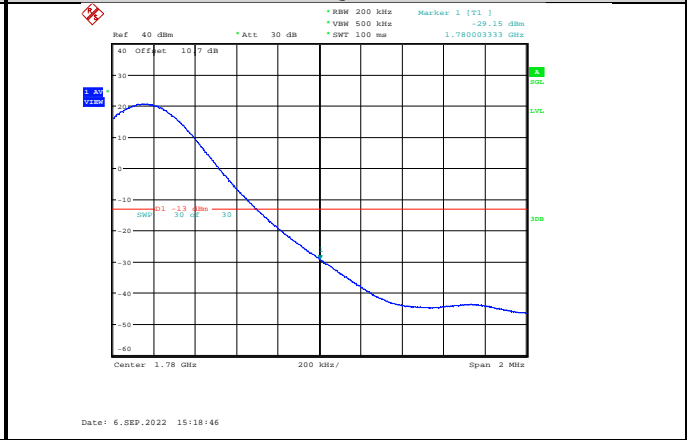

Band66-15MHz-64QAM-132047-75RB#0