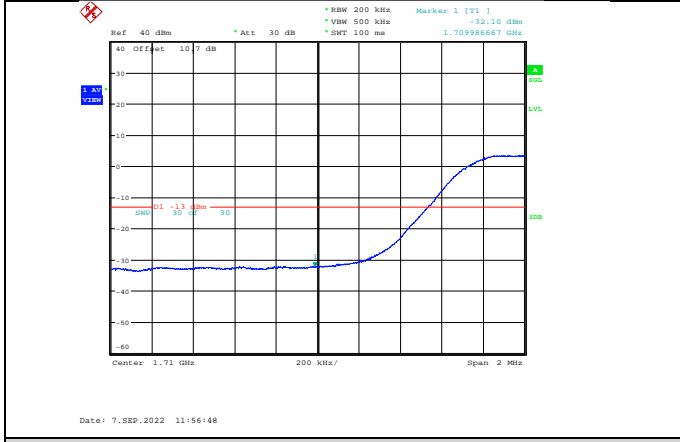

Band66-15MHz-QPSK-132047-1RB#0

Band66-15MHz-QPSK-132597-75RB#0