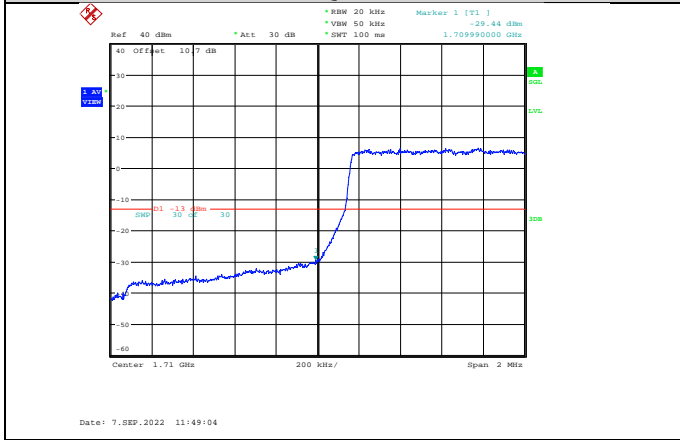

Band41-20MHz-64QAM-41140-1RB#99

Band41-20MHz-64QAM-40140-1RB#0

Band41-20MHz-64QAM-41140-100RB#0

Band66-1.4MHz-QPSK-131979-1RB#0

Band66-1.4MHz-QPSK-132665-6RB#0

Band66-1.4MHz-QPSK-131979-6RB#0

Band66-1.4MHz-16QAM-131979-1RB#0