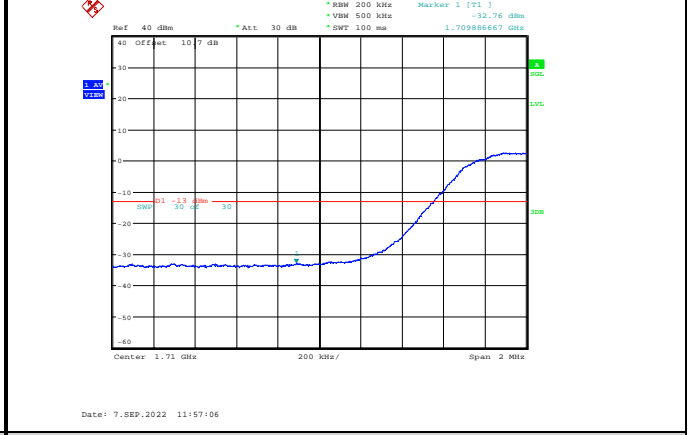

Band66-10MHz-16QAM-132622-50RB#0

Band66-10MHz-64QAM-132622-50RB#0

Band66-15MHz-QPSK-132047-1RB#0

Band66-15MHz-QPSK-132597-75RB#0

Band66-15MHz-QPSK-132047-75RB#0

Band66-15MHz-16QAM-132047-1RB#0

Band66-15MHz-QPSK-132597-1RB#74