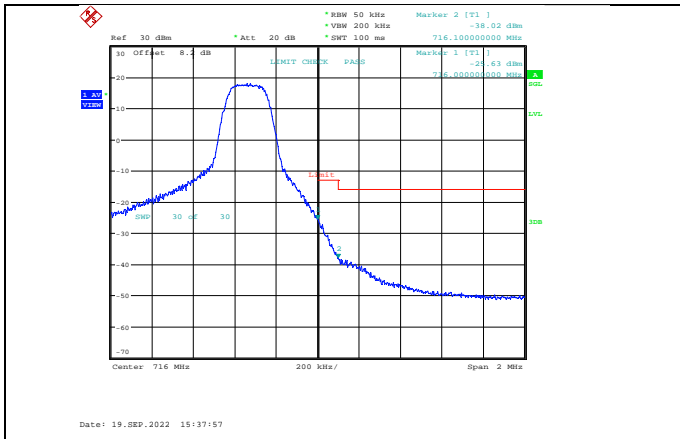

Band12-5MHz-QPSK-23155-25RB#0

Band12-5MHz-QPSK-23035-25RB#0

Band12-5MHz-16QAM-23035-1RB#0

Band12-5MHz-16QAM-23035-1RB#0

Band12-5MHz-16QAM-23035-25RB#0

Band12-5MHz-16QAM-23155-1RB#24

Band12-5MHz-64QAM-23035-25RB#0