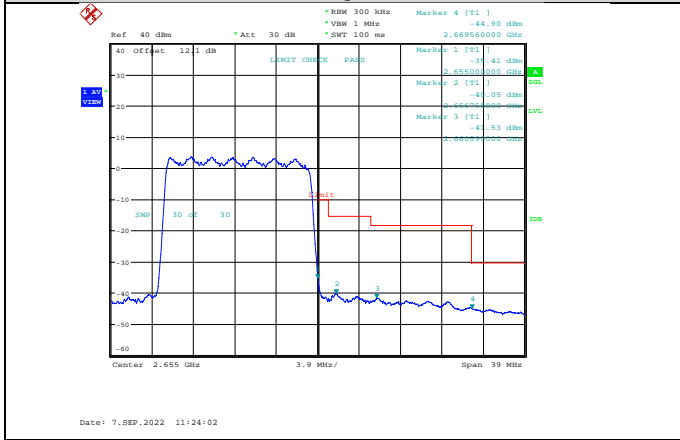

Band41-15MHz-16QAM-40115-1RB#0

Band41-15MHz-QPSK-41165-1RB#74

Band41-15MHz-16QAM-40115-75RB#0

Band41-15MHz-16QAM-41165-1RB#74

Band41-15MHz-64QAM-40115-75RB#0

Band41-15MHz-16QAM-41165-75RB#0

Band41-15MHz-64QAM-40115-75RB#0