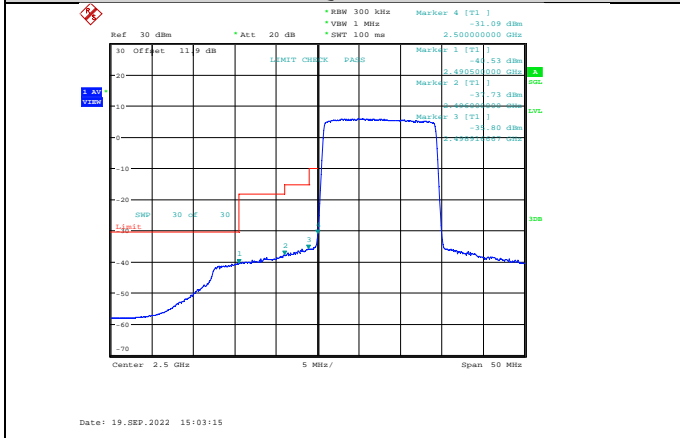

Band7-15MHz-QPSK-20825-1RB#0