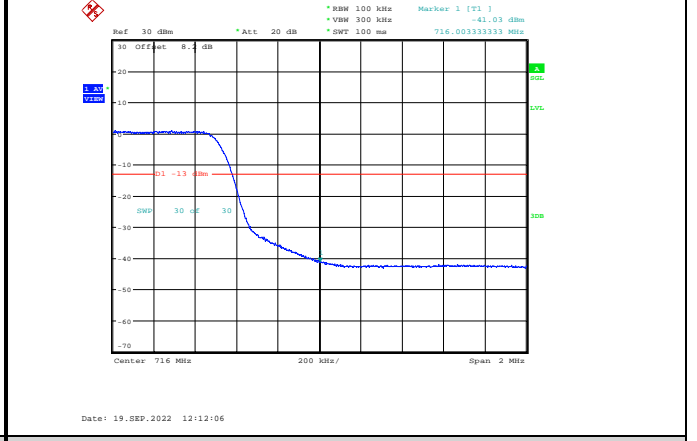

Band17-10MHz-16QAM-23780-50RB#0

Band17-10MHz-16QAM-23800-1RB#49

Band17-10MHz-64QAM-23780-50RB#0

Band17-10MHz-16QAM-23800-50RB#0

Band17-10MHz-64QAM-23800-1RB#49

Band17-10MHz-64QAM-23780-1RB#0

Band17-10MHz-64QAM-23800-50RB#0