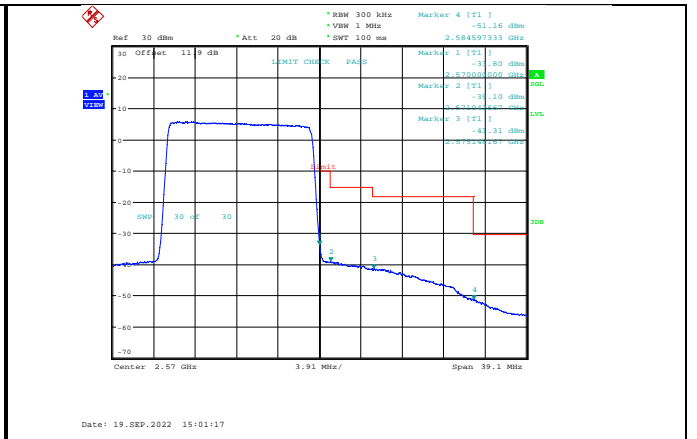

Band7-10MHz-16QAM-21400-1RB#49

Band7-10MHz-64QAM-20800-50RB#0

Band7-10MHz-16QAM-21400-50RB#0

Band7-10MHz-64QAM-21400-1RB#49

Band7-10MHz-64QAM-20800-1RB#0

Band7-10MHz-64QAM-21400-50RB#0

Band7-15MHz-QPSK-20825-1RB#0