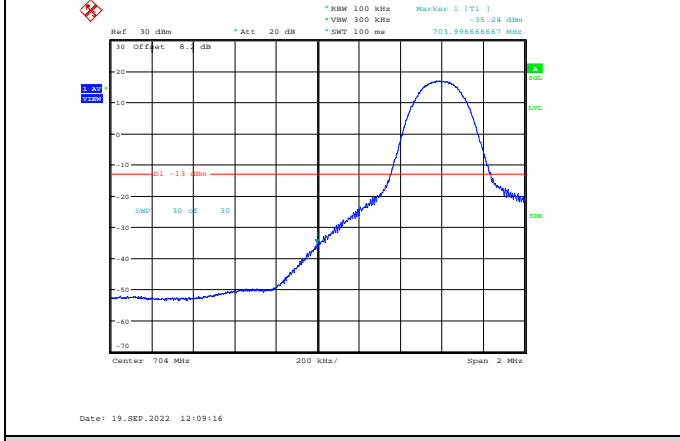

Band17-10MHz-16QAM-23780-50RB#0

Band17-10MHz-16QAM-23800-1RB#49

Band17-10MHz-64QAM-23780-50RB#0

Band17-10MHz-16QAM-23800-50RB#0

Band17-10MHz-64QAM-23800-1RB#49

Band17-10MHz-64QAM-23780-1RB#0

Band17-10MHz-64QAM-23800-50RB#0