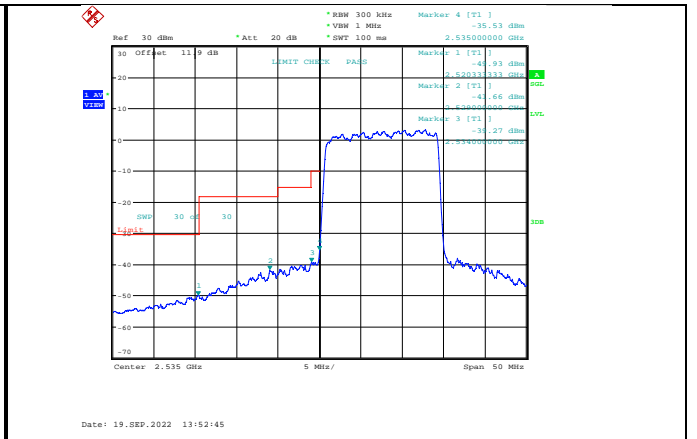

Band41-15MHz-16QAM-40115-75RB#0