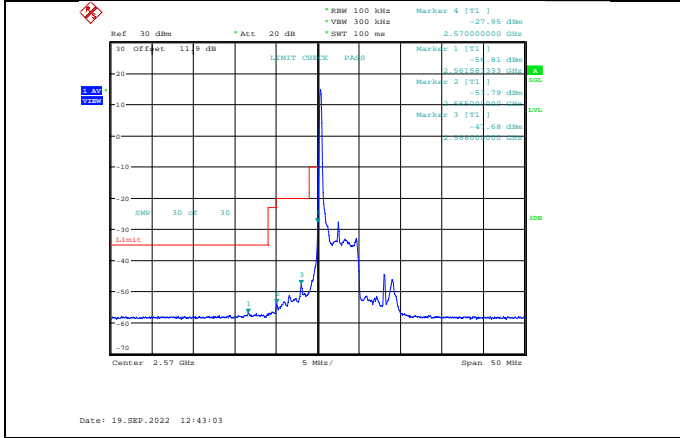

Band38-5MHz-16QAM-38225-25RB#0