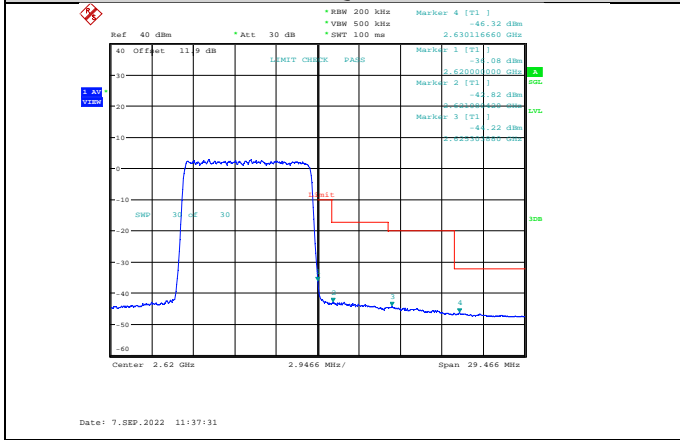

Band38-10MHz-QPSK-37800-50RB#0

Band38-10MHz-16QAM-37800-1RB#0

Band38-10MHz-QPSK-38200-1RB#49

Band38-10MHz-16QAM-37800-50RB#0

Band38-10MHz-16QAM-38200-1RB#49

Band38-10MHz-64QAM-37800-50RB#0

Band38-10MHz-16QAM-38200-50RB#0