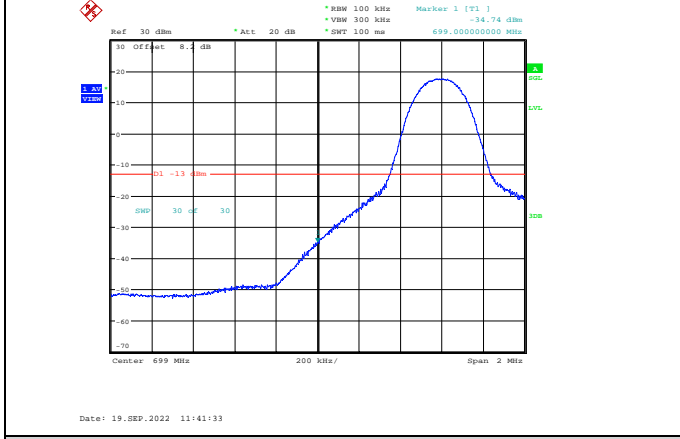

Band12-10MHz-16QAM-23060-1RB#0

Band12-10MHz-QPSK-23130-1RB#49

Band12-10MHz-16QAM-23060-50RB#0

Band12-10MHz-16QAM-23130-1RB#49

Band12-10MHz-64QAM-23060-50RB#0

Band12-10MHz-16QAM-23130-50RB#0

Band12-10MHz-64QAM-23130-1RB#49