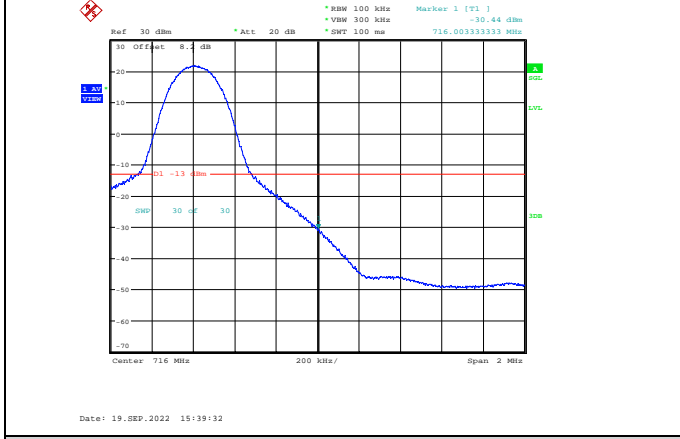

Band12-10MHz-QPSK-23060-50RB#0