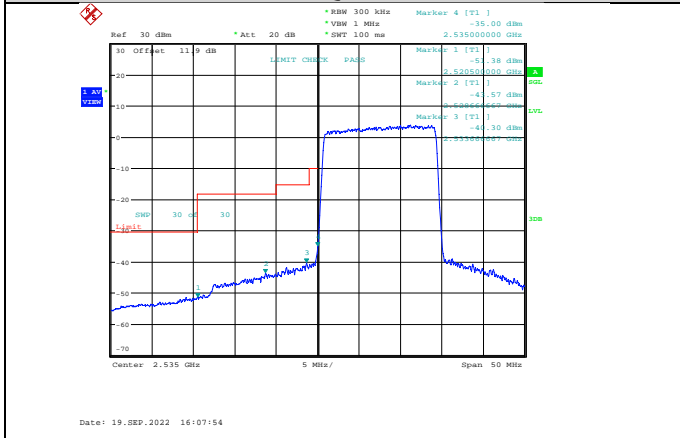

Band41-10MHz-16QAM-41190-50RB#0

Band41-10MHz-64QAM-41190-1RB#49

Band41-10MHz-64QAM-40090-1RB#0

Band41-10MHz-64QAM-41190-50RB#0

Band41-15MHz-QPSK-40115-1RB#0

Band41-15MHz-QPSK-41165-75RB#0

Band41-15MHz-QPSK-40115-75RB#0