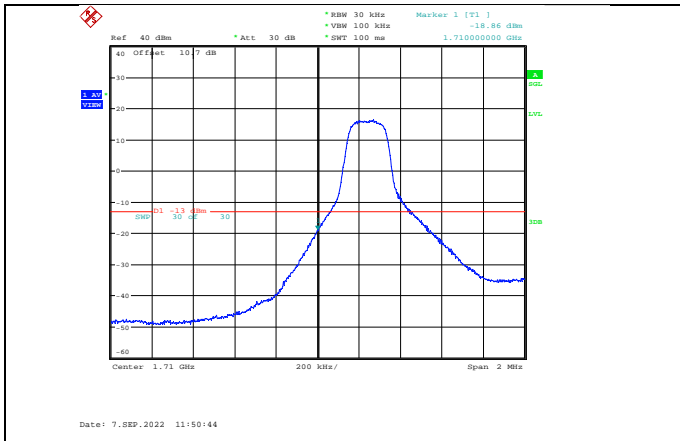

Band66-1.4MHz-64QAM-131979-1RB#0