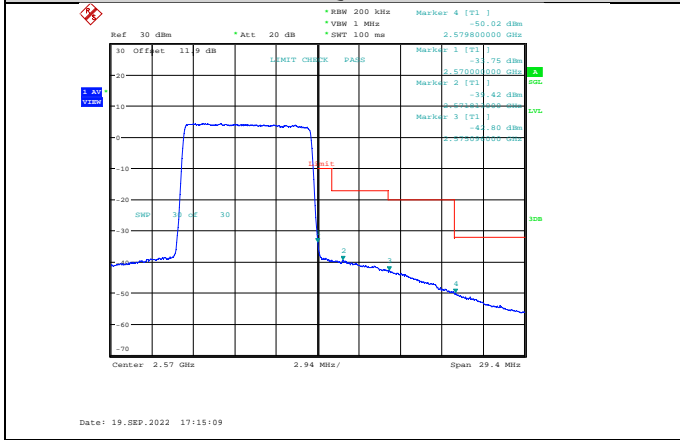

Band7-10MHz-16QAM-21400-1RB#49

Band7-10MHz-64QAM-20800-50RB#0

Band7-10MHz-16QAM-21400-50RB#0

Band7-10MHz-64QAM-21400-1RB#49

Band7-10MHz-64QAM-20800-1RB#0

Band7-10MHz-64QAM-21400-50RB#0

Band7-15MHz-QPSK-20825-1RB#0