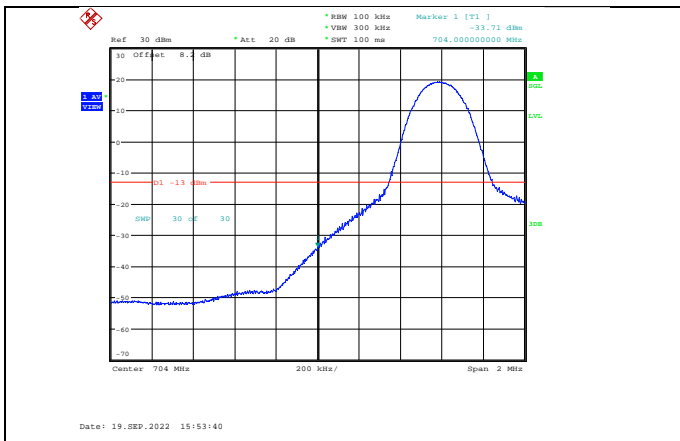

Band17-5MHz-64QAM-23755-1RB#0