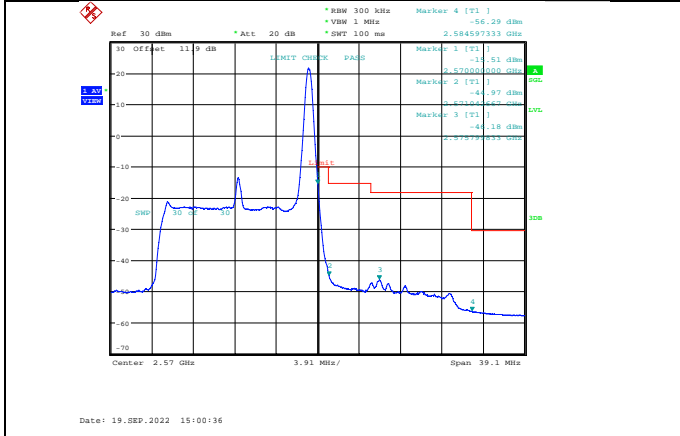

Band7-15MHz-QPSK-20825-75RB#0