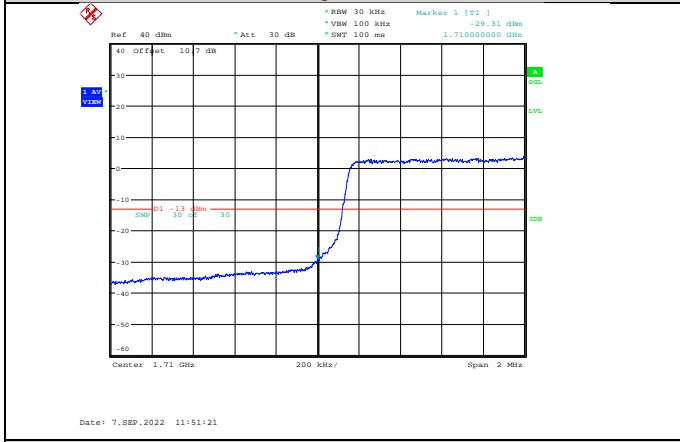

Band66-3MHz-QPSK-131987-1RB#0