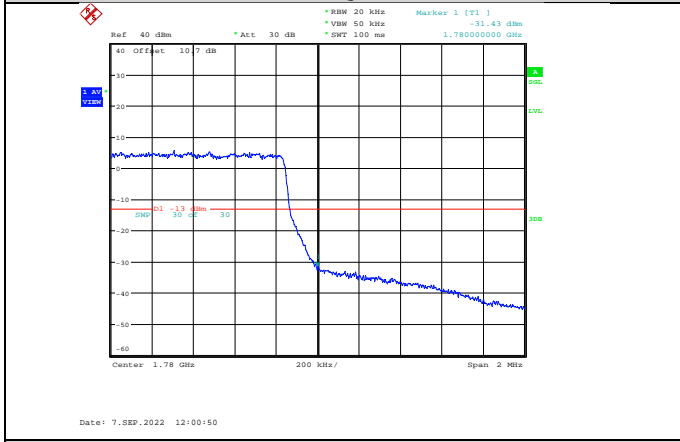

Band66-1.4MHz-16QAM-132665-1RB#5