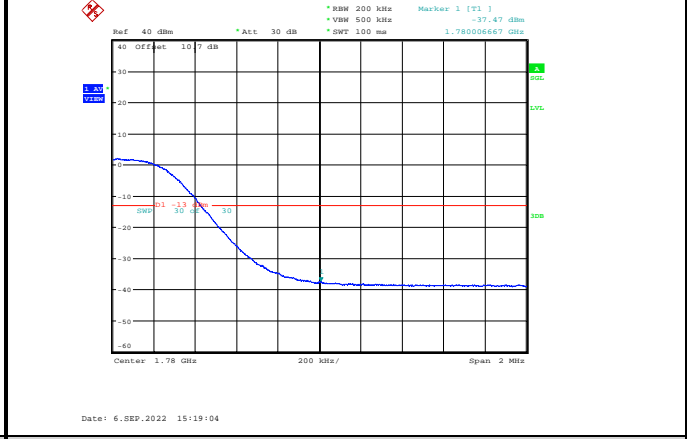

Band66-15MHz-16QAM-132047-75RB#0

Band66-15MHz-16QAM-132597-1RB#74

Band66-15MHz-64QAM-132047-75RB#0

Band66-15MHz-16QAM-132597-75RB#0

Band66-15MHz-64QAM-132597-1RB#74

Band66-15MHz-64QAM-132047-1RB#0

Band66-15MHz-64QAM-132597-75RB#0