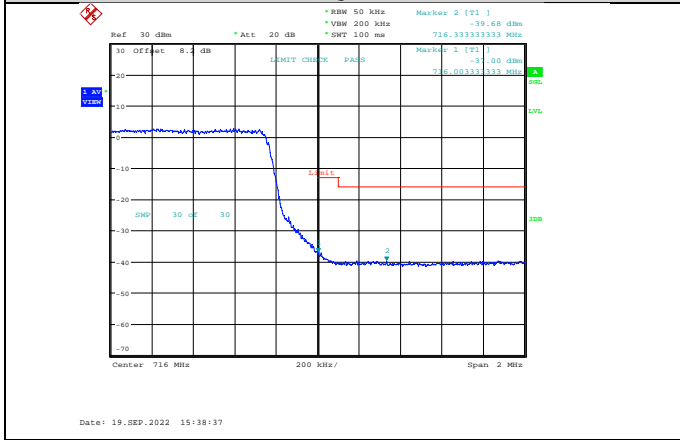

Band12-5MHz-QPSK-23155-25RB#0

Band12-5MHz-QPSK-23035-25RB#0

Band12-5MHz-16QAM-23035-1RB#0

Band12-5MHz-16QAM-23035-1RB#0

Band12-5MHz-16QAM-23035-25RB#0

Band12-5MHz-16QAM-23155-1RB#24

Band12-5MHz-64QAM-23035-25RB#0