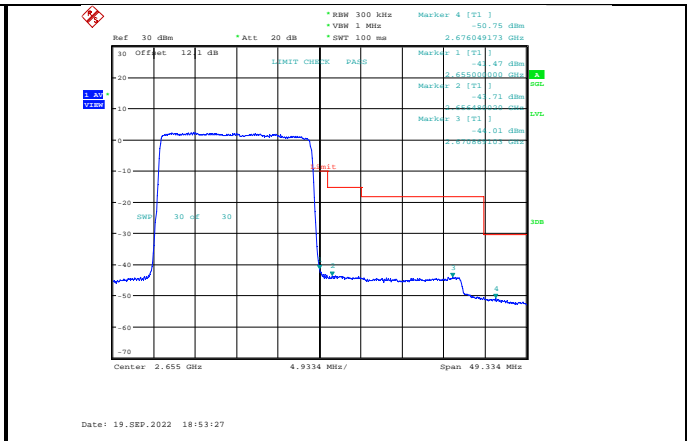

Band41-15MHz-64QAM-41165-1RB#74

Band41-15MHz-64QAM-40115-1RB#0