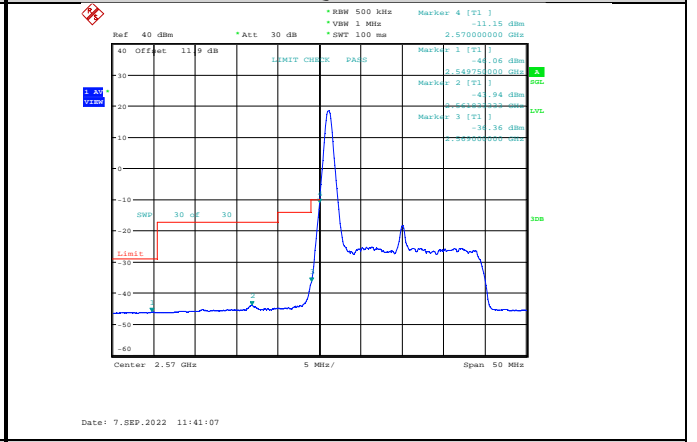

Band38-15MHz-64QAM-37825-75RB#0

Band38-15MHz-16QAM-38175-75RB#0

Band38-15MHz-64QAM-38175-1RB#74

Band38-20MHz-QPSK-37850-1RB#0

Band38-20MHz-QPSK-38150-100RB#0

Band38-20MHz-QPSK-37850-100RB#0

Band38-20MHz-16QAM-37850-1RB#0