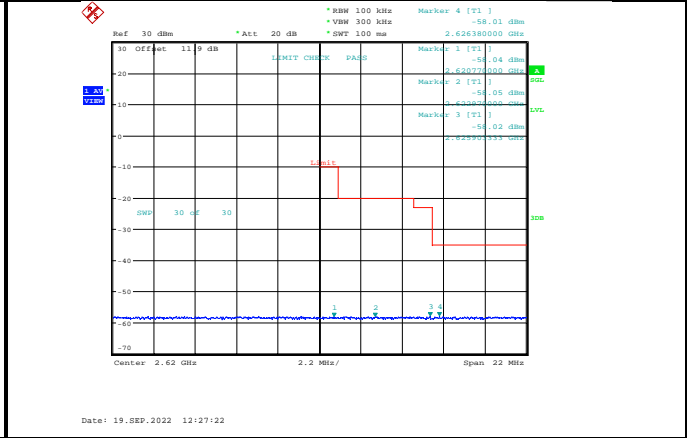

Band38-5MHz-64QAM-38225-1RB#24