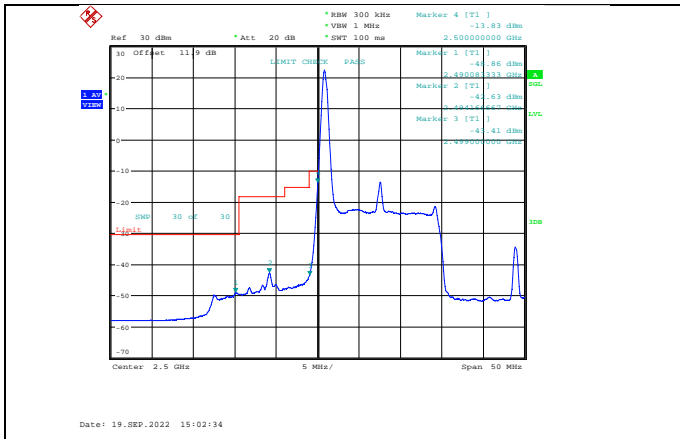

Band7-10MHz-16QAM-21400-1RB#49

Band7-10MHz-64QAM-20800-50RB#0

Band7-10MHz-16QAM-21400-50RB#0

Band7-10MHz-64QAM-21400-1RB#49

Band7-10MHz-64QAM-20800-1RB#0

Band7-10MHz-64QAM-21400-50RB#0

Band7-15MHz-QPSK-20825-1RB#0