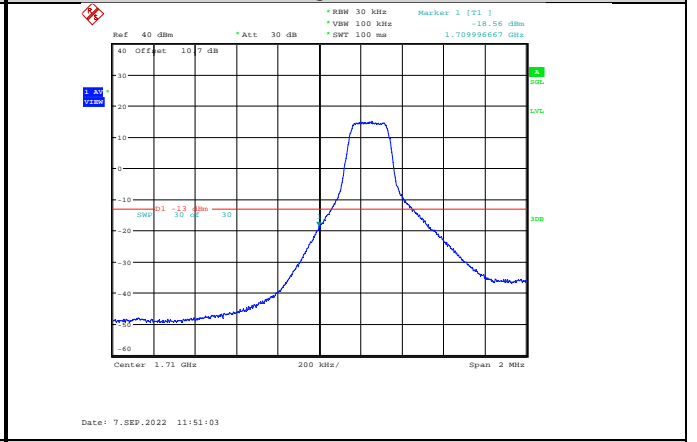

Band66-3MHz-QPSK-132657-15RB#0