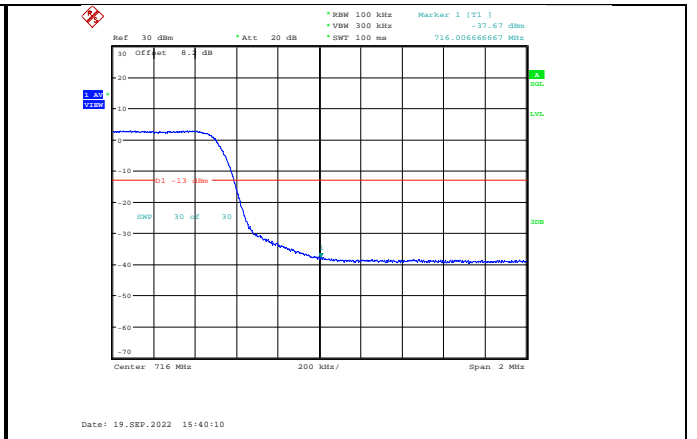

Band12-5MHz-64QAM-23155-25RB#0