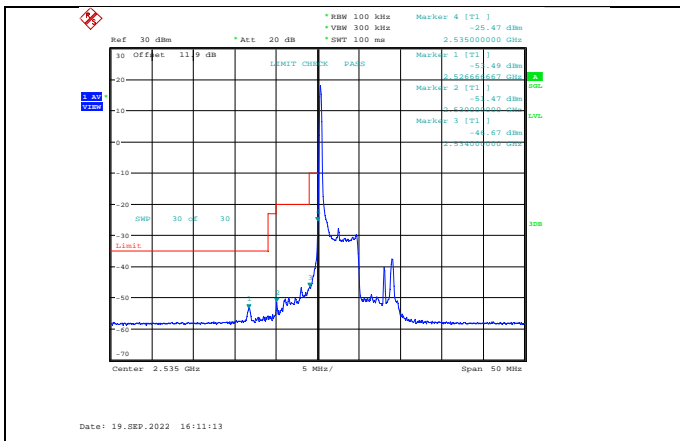

Band38-20MHz-16QAM-38150-100RB#0