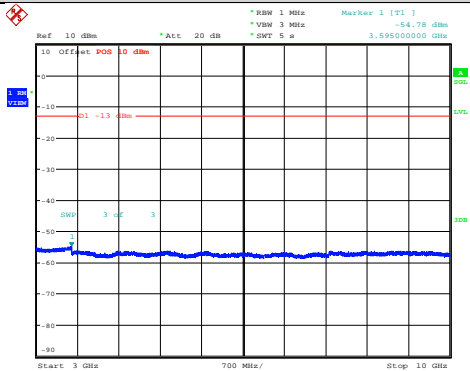

Band5-4233-1000~3000MHz

Date: 14.SEP.2022 18:31:03

Band5-4233-3000~10000MHz