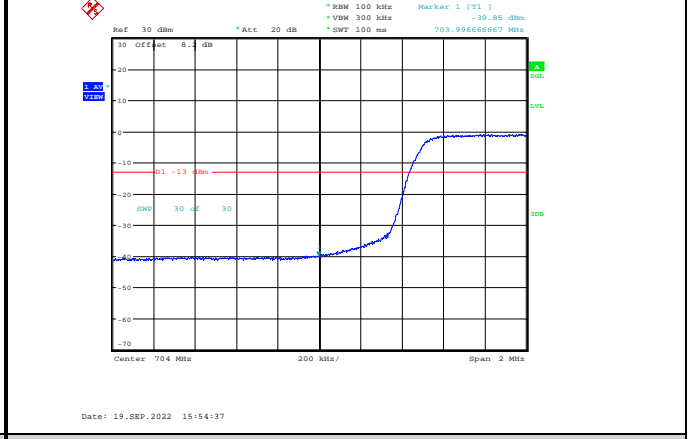

Band17-5MHz-64QAM-23755-1RB#0

Band17-5MHz-64QAM-23825-25RB#0

Band17-10MHz-QPSK-23780-1RB#0

Band17-10MHz-QPSK-23800-50RB#0

Band17-10MHz-QPSK-23780-50RB#0

Band17-10MHz-16QAM-23780-1RB#0

Band17-10MHz-QPSK-23800-1RB#49