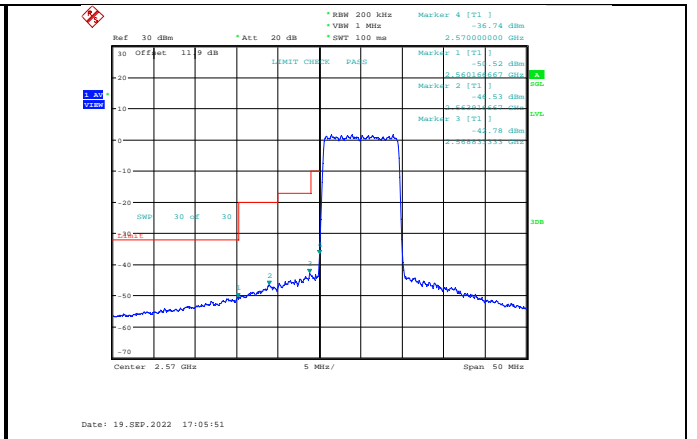

Band38-10MHz-16QAM-37800-50RB#0