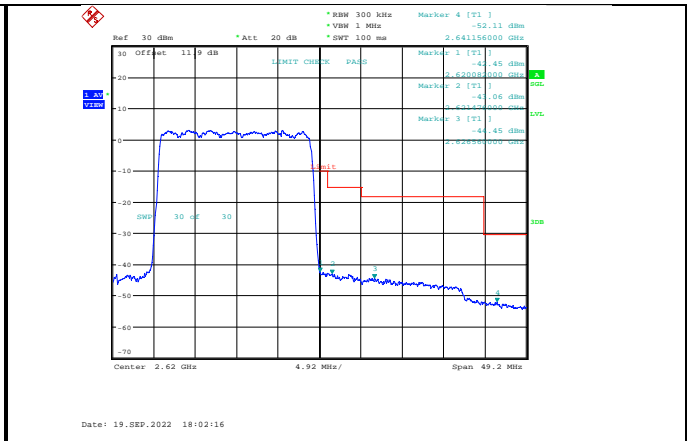

Band38-15MHz-64QAM-38175-1RB#74