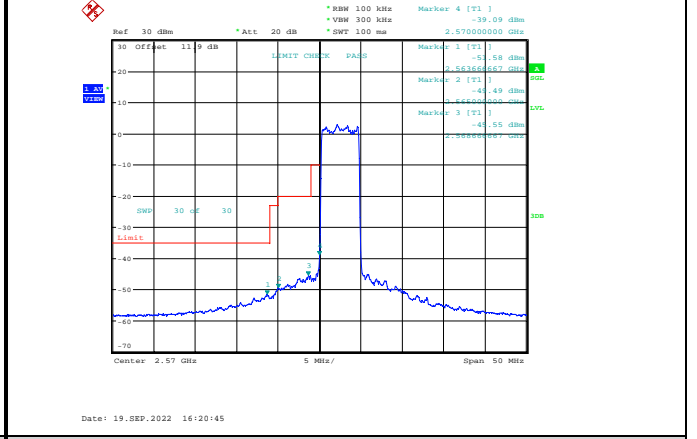

Band38-5MHz-16QAM-37775-1RB#0