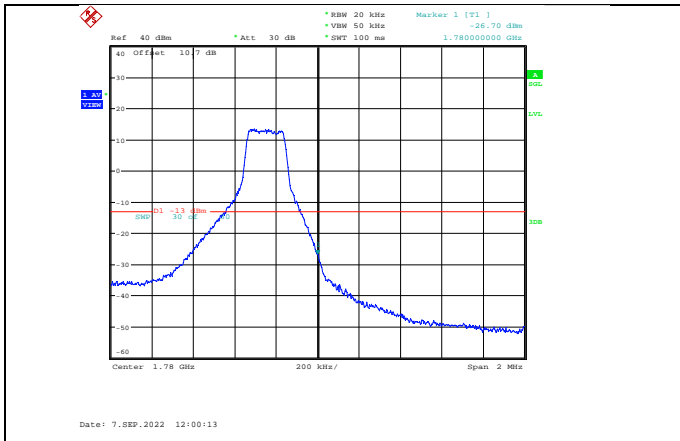

Band66-1.4MHz-QPSK-132665-1RB#5