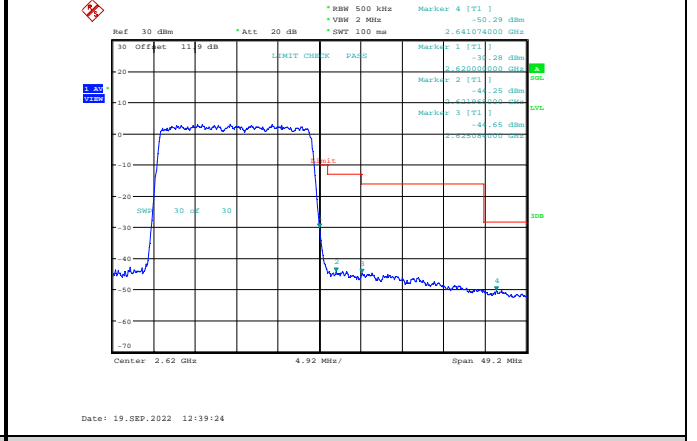

Band38-20MHz-QPSK-38150-1RB#99

Band38-20MHz-16QAM-37850-100RB#0

Band38-20MHz-16QAM-38150-1RB#99

Band38-20MHz-64QAM-37850-100RB#0

Band38-20MHz-16QAM-38150-100RB#0

Band38-20MHz-64QAM-37850-100RB#0

Band38-20MHz-16QAM-38150-100RB#0