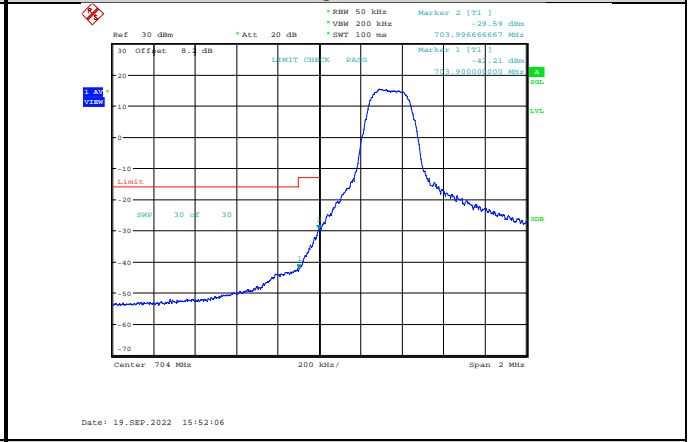

Band13-5MHz-16QAM-23255-25RB#0

Band13-5MHz-64QAM-23205-1RB#24

Band13-5MHz-64QAM-23205-1RB#0

Band13-5MHz-64QAM-23255-25RB#0

Band17-5MHz-QPSK-23755-1RB#0

Band17-5MHz-QPSK-23825-25RB#0

Band17-5MHz-QPSK-23755-25RB#0