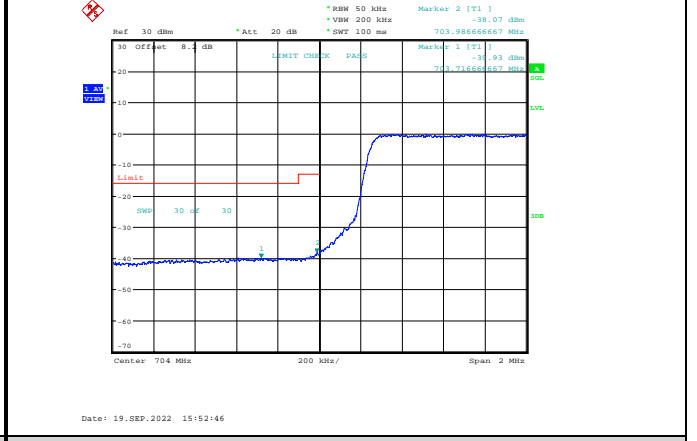

Band17-5MHz-QPSK-23825-1RB#0