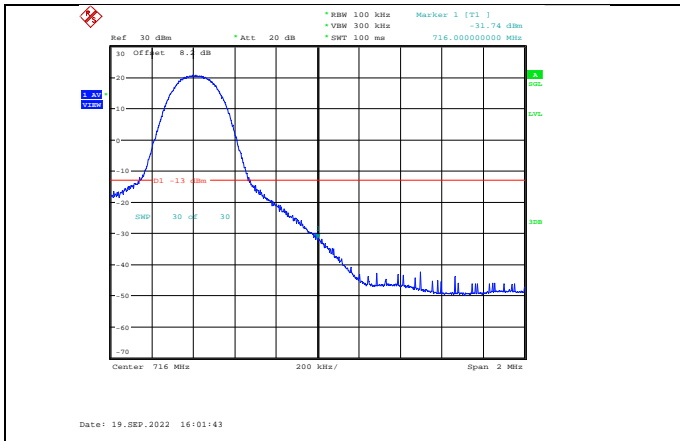

Band17-10MHz-QPSK-23800-1RB#49