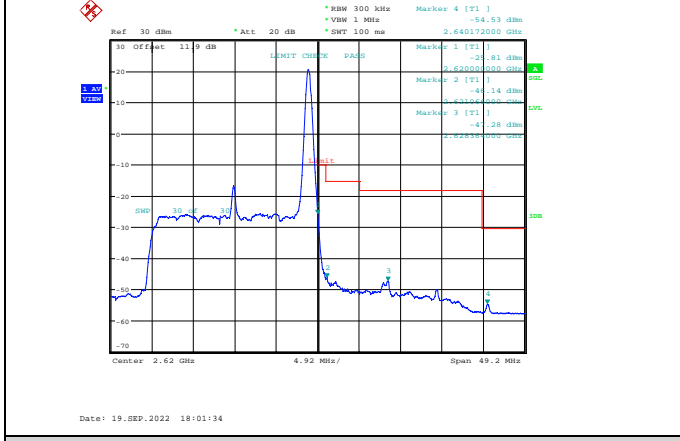

Band38-15MHz-64QAM-37825-75RB#0

Band38-15MHz-16QAM-38175-75RB#0

Band38-15MHz-64QAM-38175-1RB#74

Band38-20MHz-QPSK-37850-1RB#0

Band38-20MHz-QPSK-38150-100RB#0

Band38-20MHz-QPSK-37850-100RB#0

Band38-20MHz-16QAM-37850-1RB#0