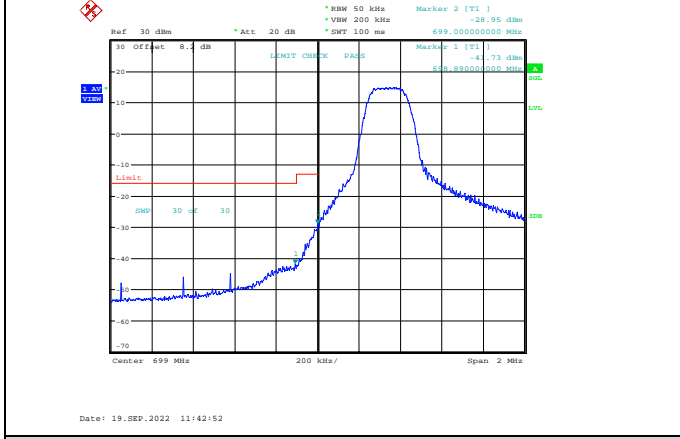

Band12-5MHz-16QAM-23155-25RB#0