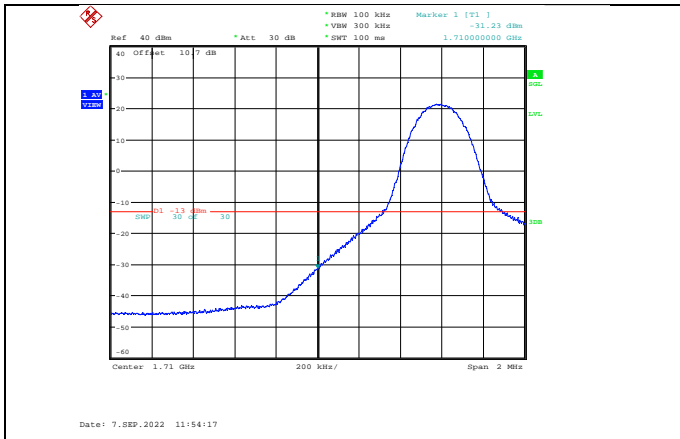

Band66-5MHz-64QAM-131997-1RB#0