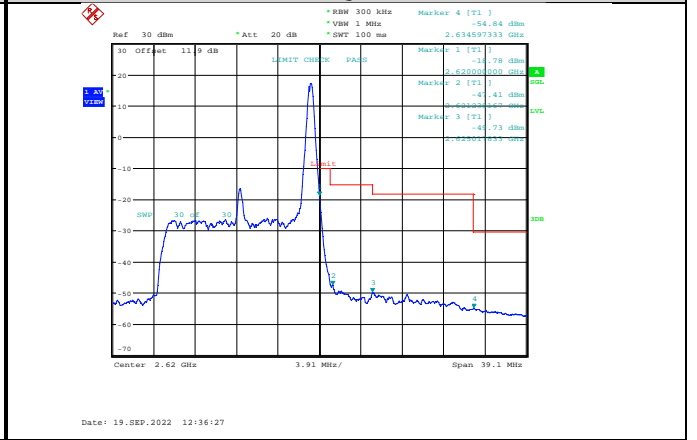

Band38-15MHz-16QAM-37825-1RB#0

Band38-15MHz-QPSK-38175-1RB#74

Band38-15MHz-QPSK-38175-1RB#74

Band38-15MHz-16QAM-37825-75RB#0

Band38-15MHz-16QAM-38175-1RB#74

Band38-15MHz-64QAM-37825-75RB#0

Band38-15MHz-16QAM-38175-75RB#0