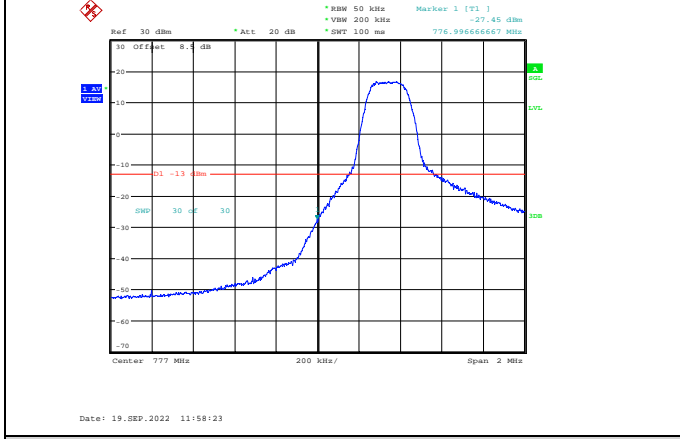

Band13-5MHz-16QAM-23205-1RB#0

Band13-5MHz-QPSK-23255-1RB#24

Band13-5MHz-16QAM-23205-25RB#0

Band13-5MHz-16QAM-23255-1RB#24

Band13-5MHz-64QAM-23205-25RB#0

Band13-5MHz-16QAM-23255-25RB#0

Band13-5MHz-64QAM-23205-1RB#24