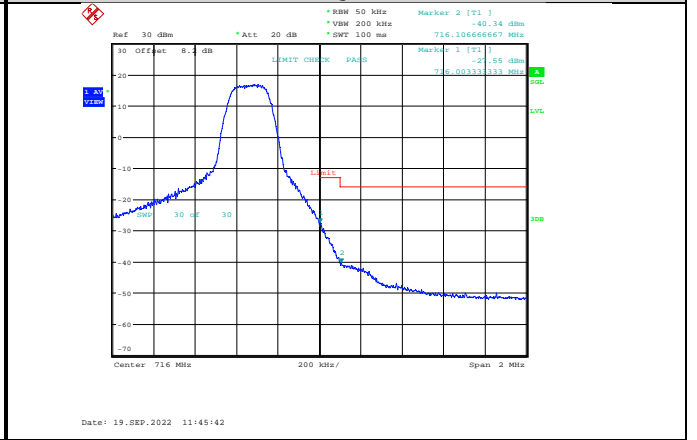

Band12-5MHz-QPSK-23155-25RB#0

Band12-5MHz-QPSK-23035-25RB#0

Band12-5MHz-16QAM-23035-1RB#0

Band12-5MHz-16QAM-23035-1RB#0

Band12-5MHz-16QAM-23035-25RB#0

Band12-5MHz-16QAM-23155-1RB#24

Band12-5MHz-64QAM-23035-25RB#0