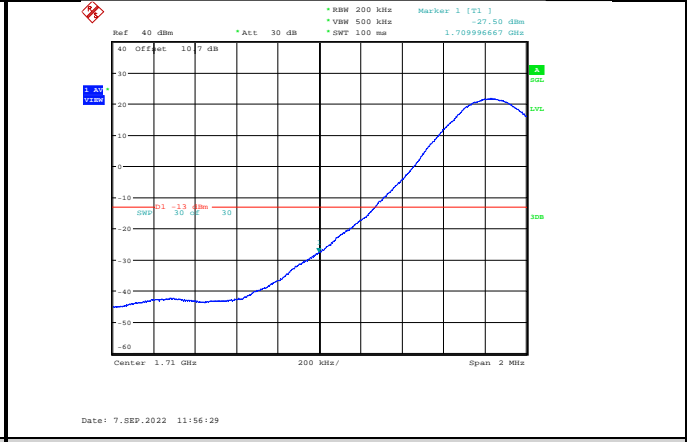

Band66-15MHz-QPSK-132047-1RB#0

Band66-15MHz-QPSK-132597-75RB#0