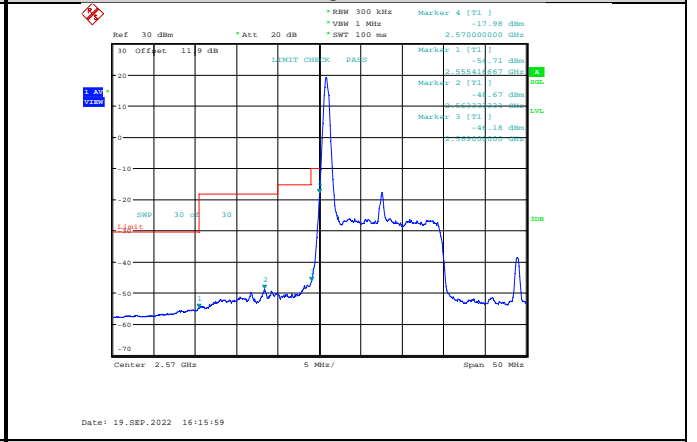

Band38-10MHz-64QAM-37800-1RB#49

Band38-10MHz-64QAM-37800-1RB#0

Band38-10MHz-64QAM-38200-50RB#0

Band38-15MHz-QPSK-37825-1RB#0

Band38-15MHz-QPSK-38175-75RB#0

Band38-15MHz-QPSK-37825-75RB#0

Band38-15MHz-16QAM-37825-1RB#0