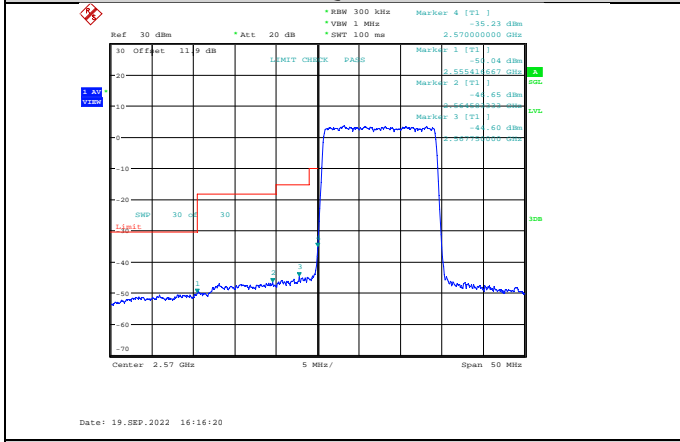

Band38-10MHz-64QAM-37800-1RB#49

Band38-10MHz-64QAM-37800-1RB#0

Band38-10MHz-64QAM-38200-50RB#0

Band38-15MHz-QPSK-37825-1RB#0

Band38-15MHz-QPSK-38175-75RB#0

Band38-15MHz-QPSK-37825-75RB#0

Band38-15MHz-16QAM-37825-1RB#0