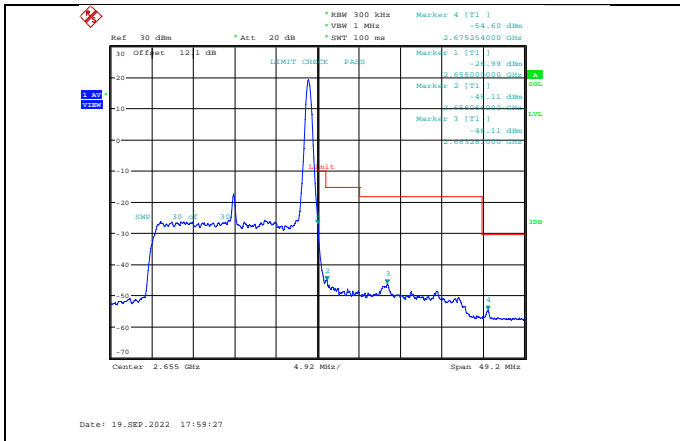

Band41-20MHz-16QAM-40140-1RB#0

Band41-20MHz-16QAM-40140-100RB#0