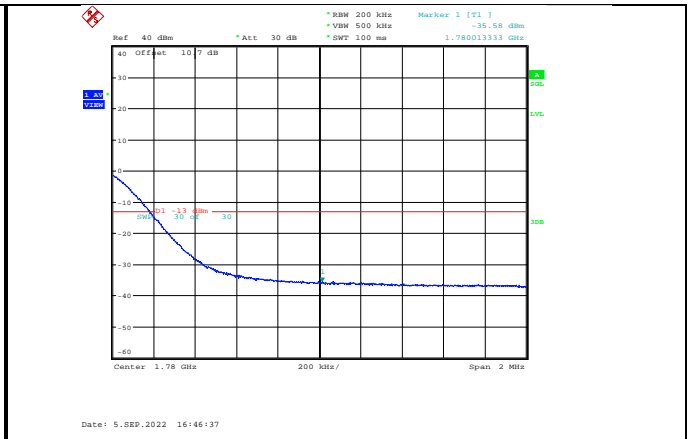

Band66-15MHz-16QAM-132047-75RB#0

Band66-15MHz-16QAM-132597-1RB#74

Band66-15MHz-64QAM-132047-75RB#0

Band66-15MHz-16QAM-132597-75RB#0

Band66-15MHz-64QAM-132597-1RB#74

Band66-15MHz-64QAM-132047-1RB#0

Band66-15MHz-64QAM-132597-75RB#0