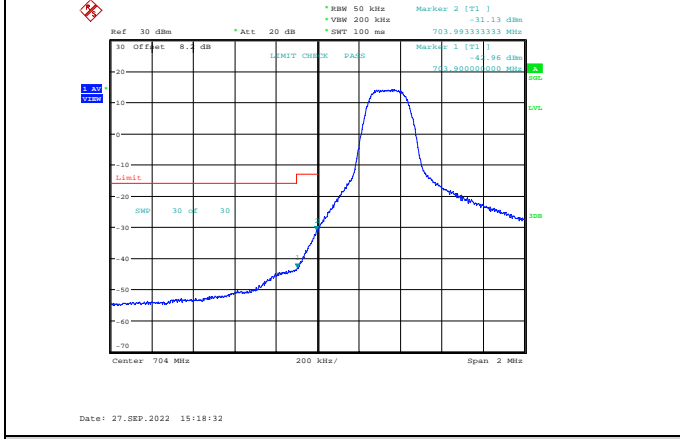

Band17-5MHz-QPSK-23825-1RB#0

Band17-5MHz-QPSK-23755-16QAM-23755-1RB#0

Band17-5MHz-QPSK-23825-16QAM-23755-25RB#0

Band17-5MHz-16QAM-23825-1RB#24

Band17-5MHz-64QAM-23755-25RB#0

Band17-5MHz-16QAM-23825-25RB#0

Band17-5MHz-64QAM-23825-1RB#24