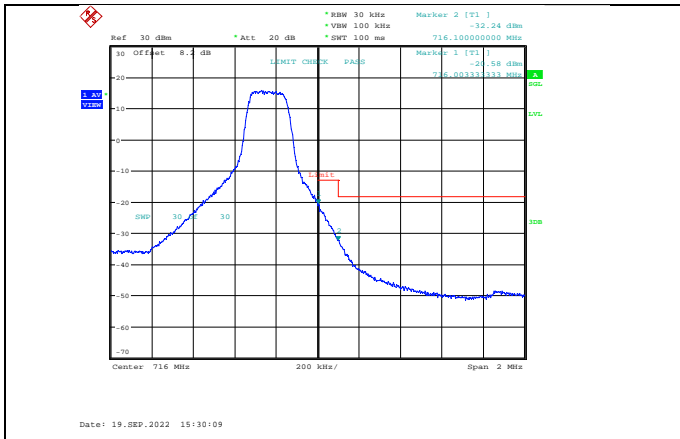

Band12-1.4MHz-16QAM-23017-6RB#0

Band12-1.4MHz-16QAM-23173-1RB#5

Band12-1.4MHz-64QAM-23017-6RB#0

Band12-1.4MHz-16QAM-23173-6RB#0

Band12-1.4MHz-64QAM-23173-1RB#5

Band12-1.4MHz-16QAM-23173-6RB#0

Band12-1.4MHz-64QAM-23017-1RB#0