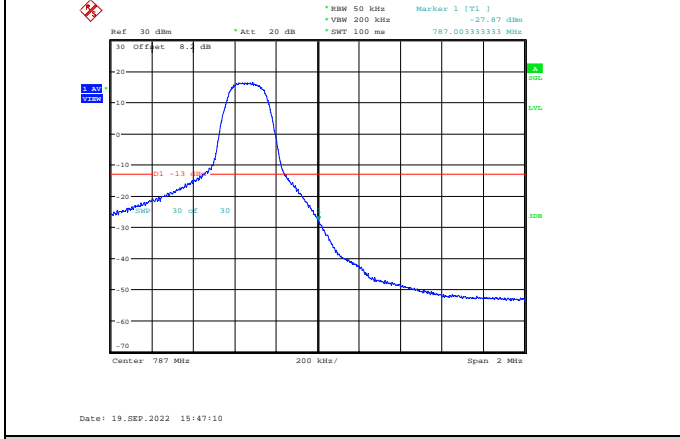

Band13-5MHz-QPSK-23205-25RB#0