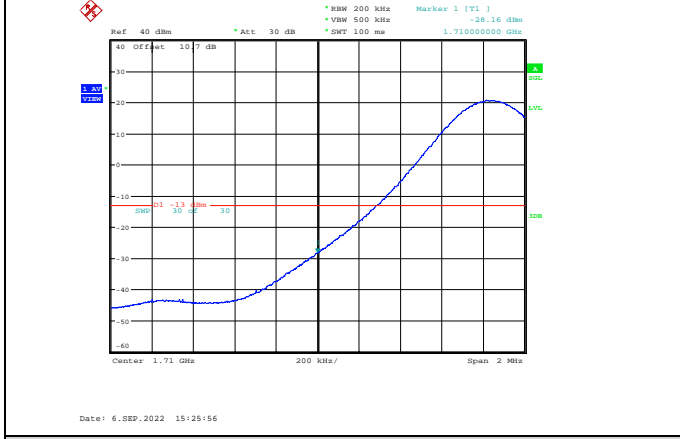

Band66-15MHz-16QAM-132047-75RB#0

Band66-15MHz-16QAM-132597-1RB#74

Band66-15MHz-64QAM-132047-75RB#0

Band66-15MHz-16QAM-132597-75RB#0

Band66-15MHz-64QAM-132597-1RB#74

Band66-15MHz-64QAM-132047-1RB#0

Band66-15MHz-64QAM-132597-75RB#0