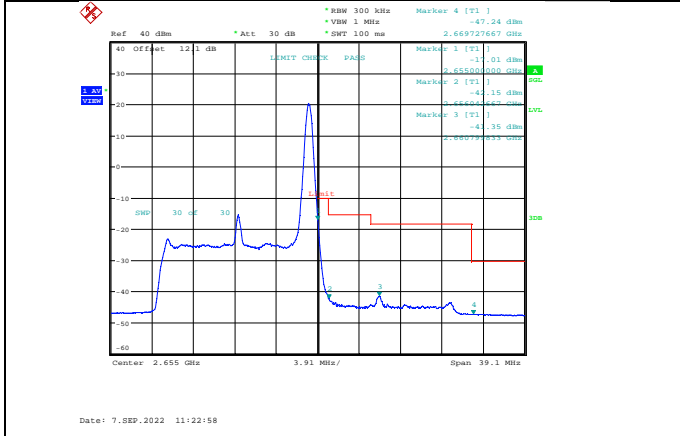

Band41-15MHz-QPSK-40115-75RB#0