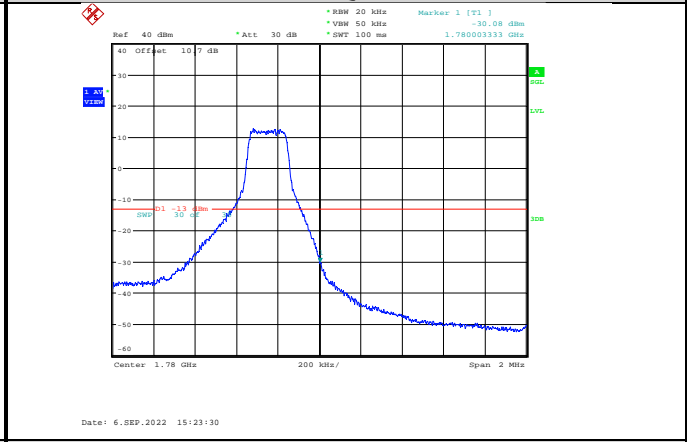

Band66-1.4MHz-64QAM-131979-6RB#0