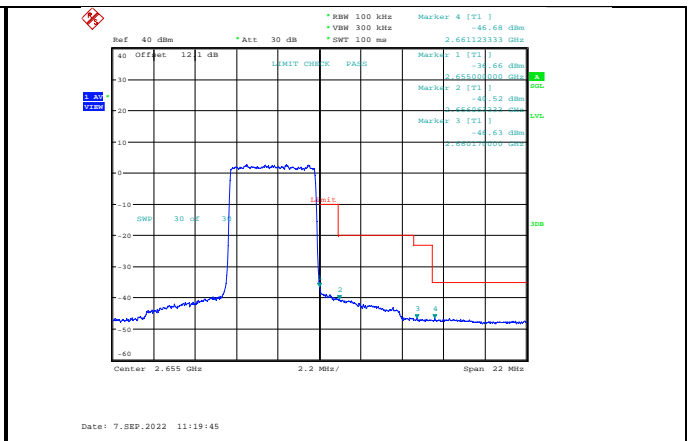

Band38-20MHz-64QAM-38150-100RB#0