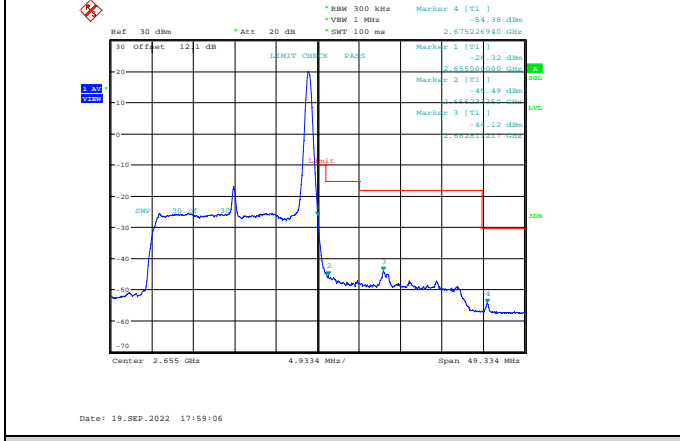

Band41-20MHz-QPSK-40140-100RB#0