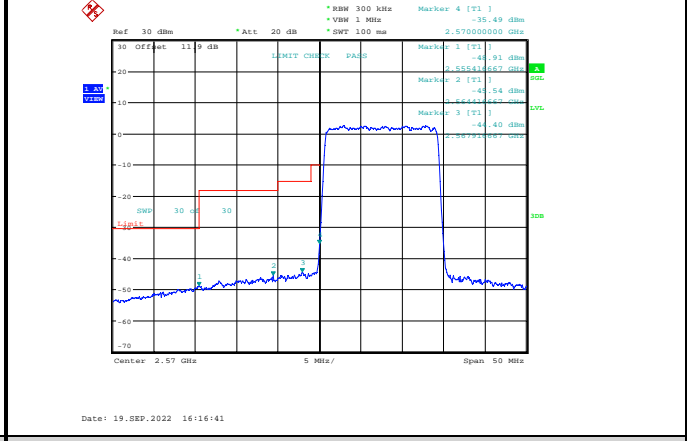

Band38-10MHz-64QAM-37800-1RB#49

Band38-10MHz-64QAM-37800-1RB#0

Band38-10MHz-64QAM-38200-50RB#0

Band38-15MHz-QPSK-37825-1RB#0

Band38-15MHz-QPSK-38175-75RB#0

Band38-15MHz-QPSK-37825-75RB#0

Band38-15MHz-16QAM-37825-1RB#0