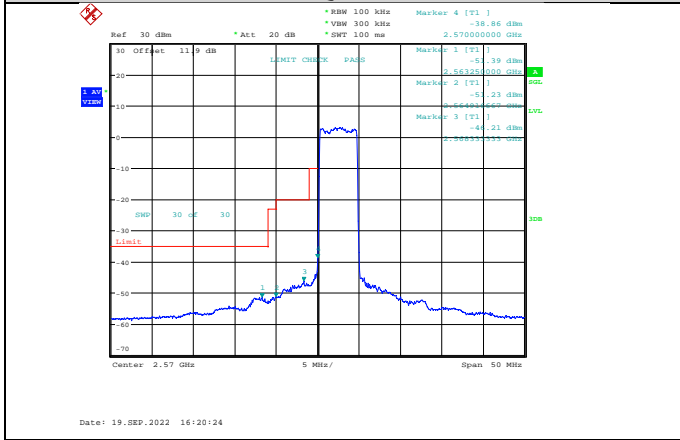

Band38-5MHz-QPSK-37775-1RB#0