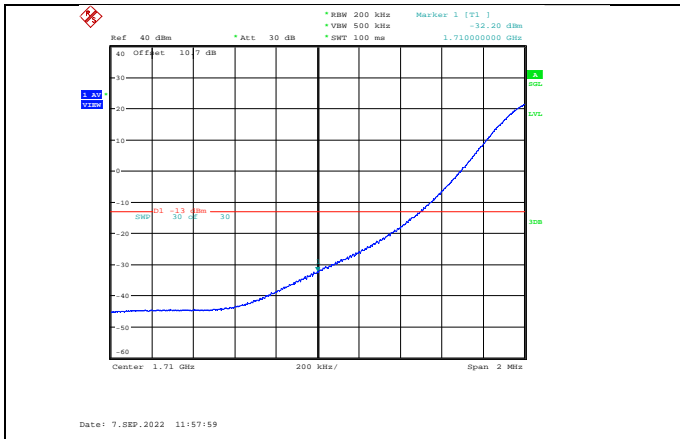

Band66-15MHz-16QAM-132047-75RB#0

Band66-15MHz-16QAM-132597-1RB#74

Band66-15MHz-64QAM-132047-75RB#0

Band66-15MHz-16QAM-132597-75RB#0

Band66-15MHz-64QAM-132597-1RB#74

Band66-15MHz-64QAM-132047-1RB#0

Band66-15MHz-64QAM-132597-75RB#0