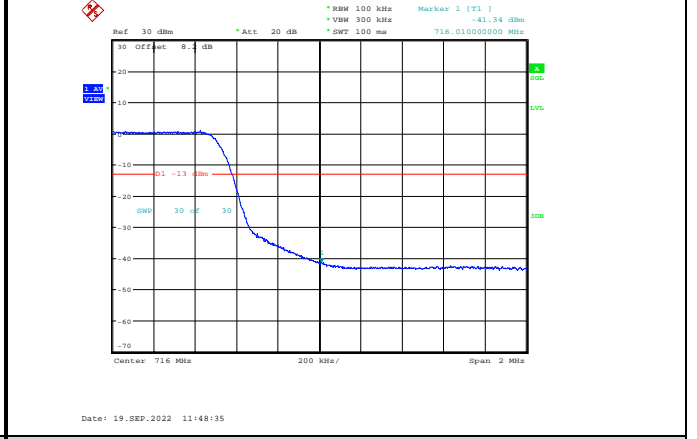

Band12-10MHz-16QAM-23060-1RB#0

Band12-10MHz-QPSK-23130-1RB#49

Band12-10MHz-16QAM-23060-50RB#0

Band12-10MHz-16QAM-23130-1RB#49

Band12-10MHz-64QAM-23060-50RB#0

Band12-10MHz-16QAM-23130-50RB#0

Band12-10MHz-64QAM-23130-1RB#49