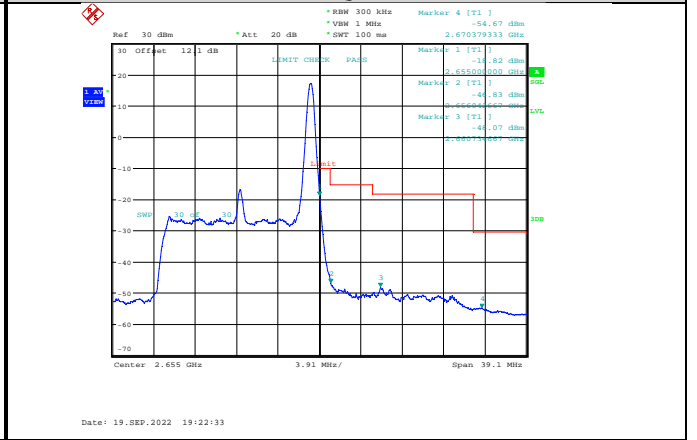

Band41-15MHz-16QAM-40115-1RB#0

Band41-15MHz-QPSK-41165-1RB#74

Band41-15MHz-16QAM-40115-75RB#0

Band41-15MHz-16QAM-41165-1RB#74

Band41-15MHz-64QAM-40115-75RB#0

Band41-15MHz-16QAM-41165-75RB#0

Band41-15MHz-64QAM-40115-75RB#0