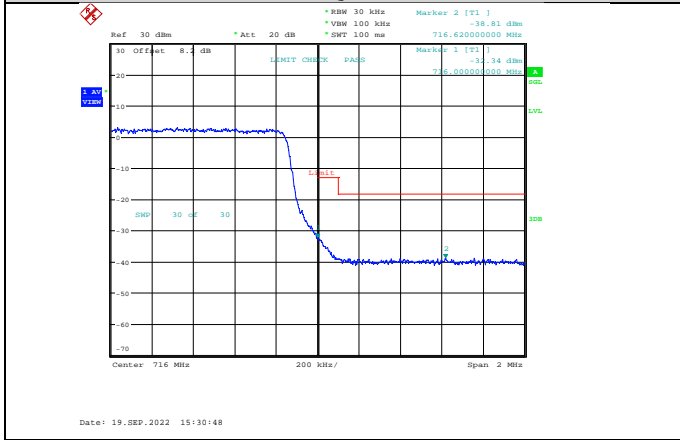

Band12-3MHz-16QAM-23165-1RB#14