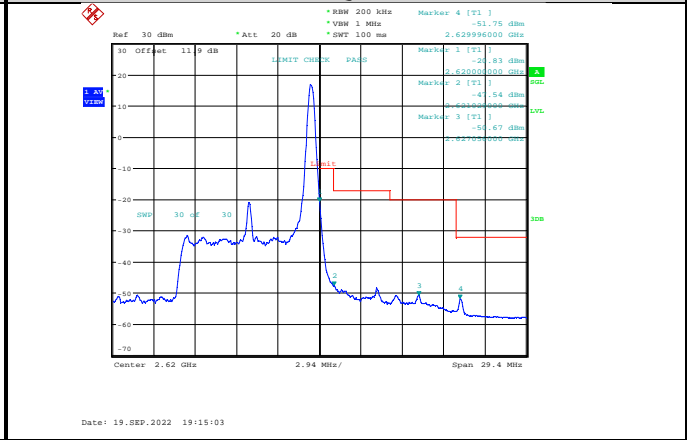

Band38-10MHz-QPSK-37800-50RB#0

Band38-10MHz-16QAM-37800-1RB#0

Band38-10MHz-QPSK-38200-1RB#49

Band38-10MHz-16QAM-37800-50RB#0

Band38-10MHz-16QAM-38200-1RB#49

Band38-10MHz-64QAM-37800-50RB#0

Band38-10MHz-16QAM-38200-50RB#0