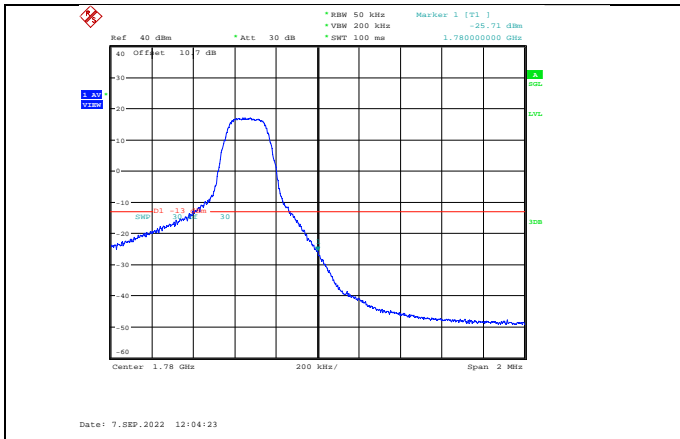

Band66-5MHz-QPSK-132647-25RB#0

Band66-5MHz-QPSK-131997-25RB#0

Band66-5MHz-16QAM-131997-1RB#0

Band66-5MHz-QPSK-132647-1RB#24

Band66-5MHz-16QAM-131997-25RB#0

Band66-5MHz-16QAM-132647-1RB#24

Band66-5MHz-64QAM-131997-25RB#0