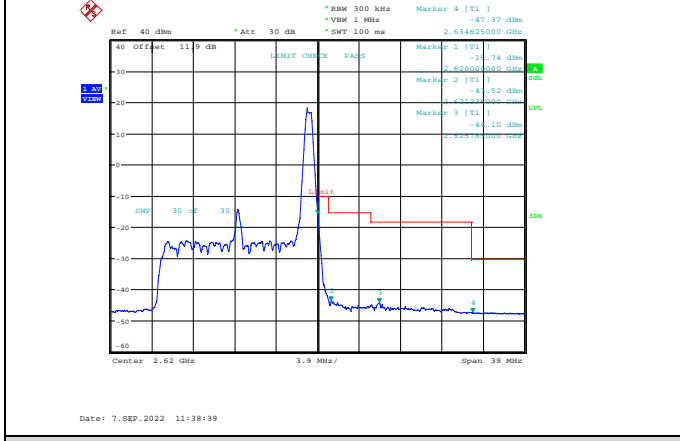

Band38-10MHz-64QAM-37800-1RB#49

Band38-10MHz-64QAM-37800-1RB#0

Band38-10MHz-64QAM-38200-50RB#0

Band38-15MHz-QPSK-37825-1RB#0

Band38-15MHz-QPSK-38175-75RB#0

Band38-15MHz-QPSK-37825-75RB#0

Band38-15MHz-16QAM-37825-1RB#0