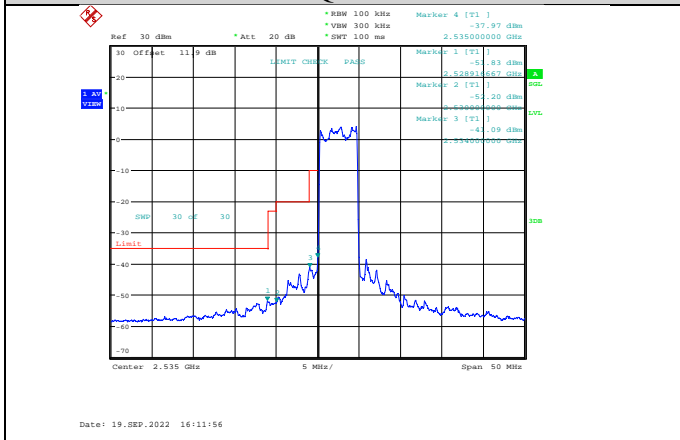

Band41-5MHz-QPSK-40065-1RB#0