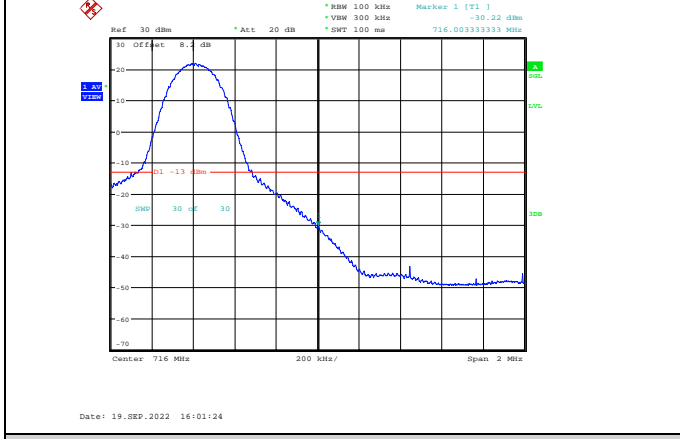

Band17-5MHz-64QAM-23755-1RB#0

Band17-5MHz-64QAM-23825-25RB#0

Band17-10MHz-QPSK-23780-1RB#0

Band17-10MHz-QPSK-23800-50RB#0

Band17-10MHz-QPSK-23780-50RB#0

Band17-10MHz-16QAM-23780-1RB#0

Band17-10MHz-QPSK-23800-1RB#49