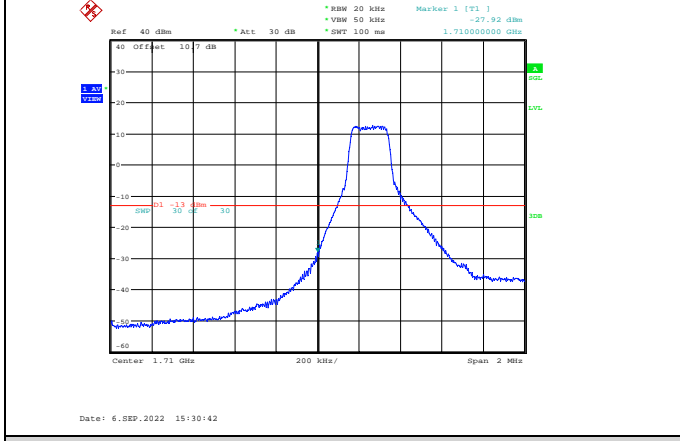

Band66-1.4MHz-QPSK-132665-1RB#5

Band66-1.4MHz-16QAM-131979-6RB#0

Band66-1.4MHz-16QAM-132665-1RB#5

Band66-1.4MHz-64QAM-131979-6RB#0

Band66-1.4MHz-16QAM-132665-6RB#0

Band66-1.4MHz-64QAM-132665-1RB#5

Band66-1.4MHz-64QAM-131979-1RB#0