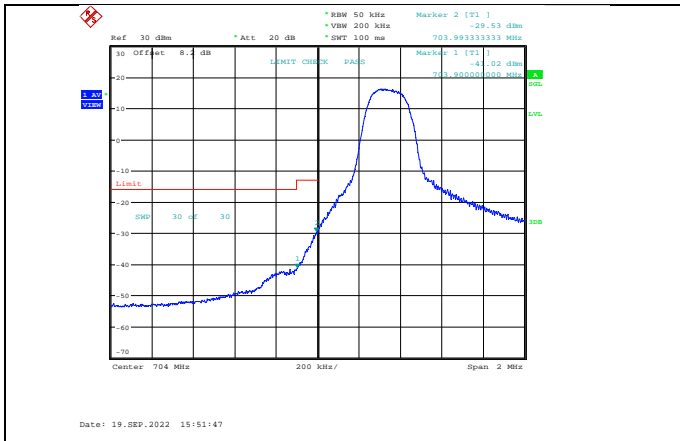

Band13-5MHz-16QAM-23255-25RB#0

Band13-5MHz-64QAM-23205-1RB#0