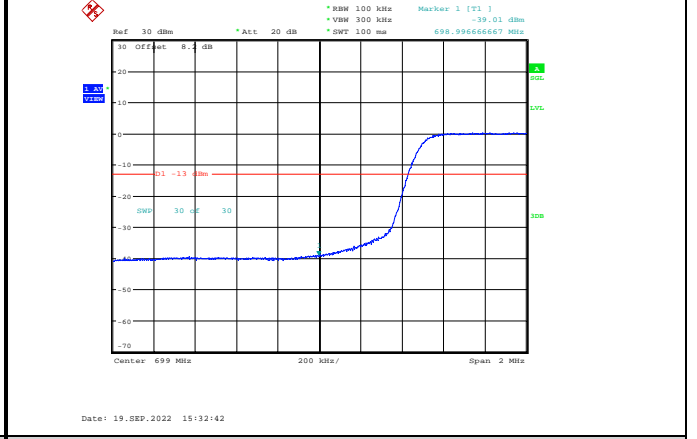

Band12-10MHz-16QAM-23060-1RB#0