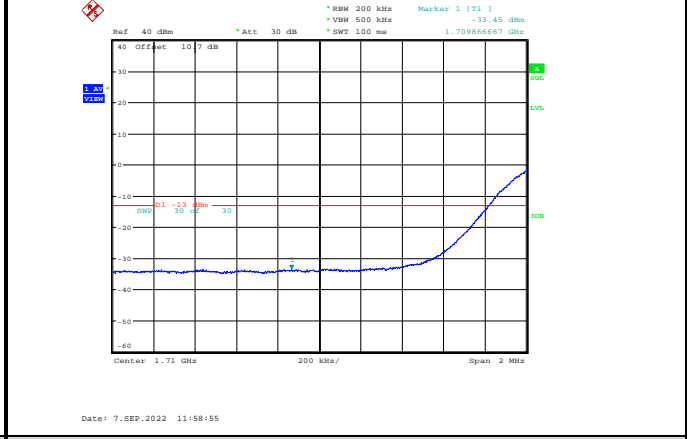

Band66-20MHz-16QAM-132072-1RB#0