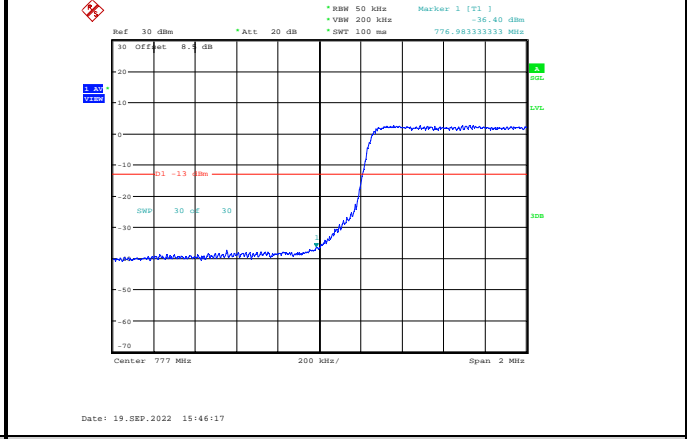

Band13-5MHz-16QAM-23205-1RB#0