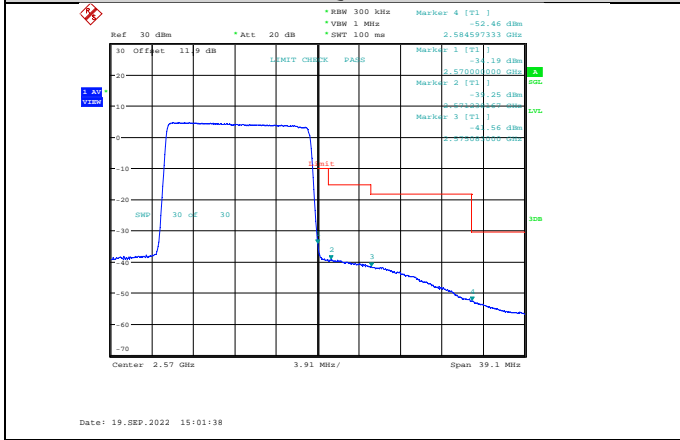

Band7-15MHz-QPSK-21375-75RB#0

Band7-15MHz-QPSK-20825-75RB#0

Band7-15MHz-16QAM-20825-1RB#0

Band7-15MHz-QPSK-21375-1RB#74

Band7-15MHz-16QAM-20825-75RB#0

Band7-15MHz-16QAM-21375-1RB#74

Band7-15MHz-64QAM-20825-75RB#0