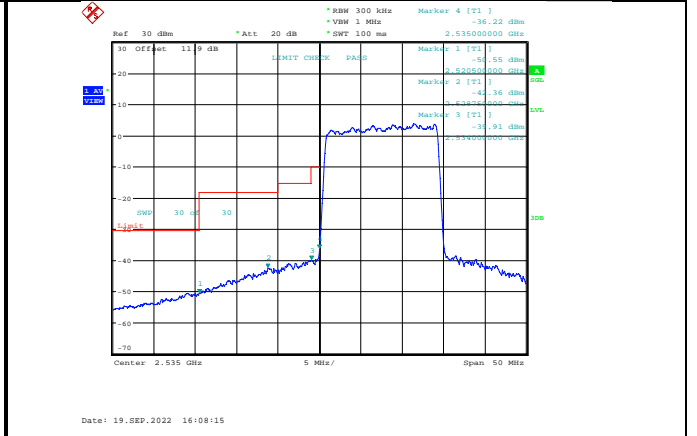

Band41-15MHz-16QAM-40115-1RB#0