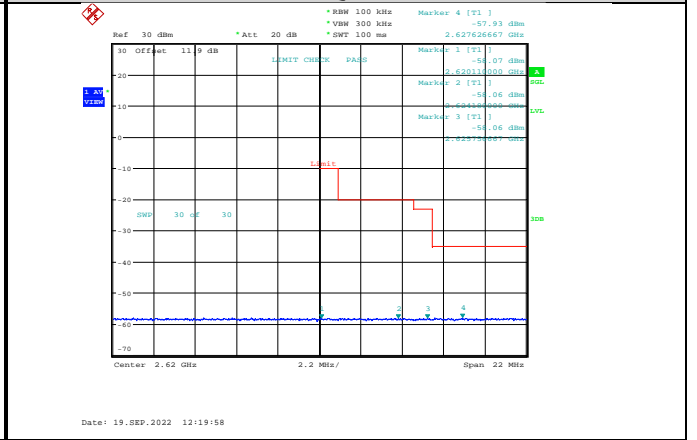

Band38-5MHz-64QAM-37775-25RB#0