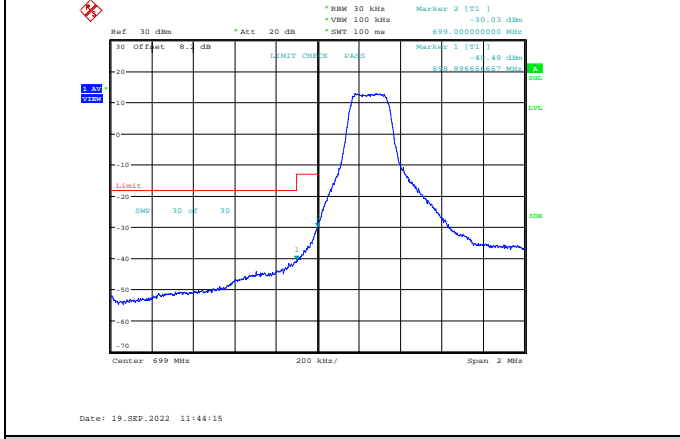

Band12-1.4MHz-16QAM-23017-6RB#0

Band12-1.4MHz-16QAM-23173-1RB#5

Band12-1.4MHz-64QAM-23017-6RB#0

Band12-1.4MHz-16QAM-23173-6RB#0

Band12-1.4MHz-64QAM-23173-1RB#5

Band12-1.4MHz-16QAM-23173-6RB#0

Band12-1.4MHz-64QAM-23017-1RB#0