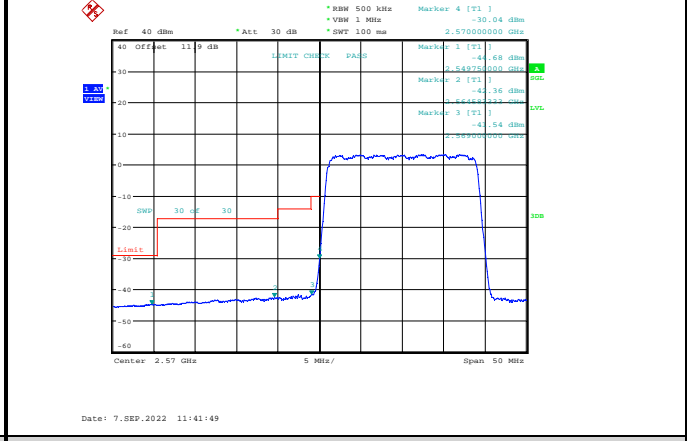

Band38-15MHz-64QAM-37825-75RB#0

Band38-15MHz-16QAM-38175-75RB#0

Band38-15MHz-64QAM-38175-1RB#74

Band38-20MHz-QPSK-37850-1RB#0

Band38-20MHz-QPSK-38150-100RB#0

Band38-20MHz-QPSK-37850-100RB#0

Band38-20MHz-16QAM-37850-1RB#0