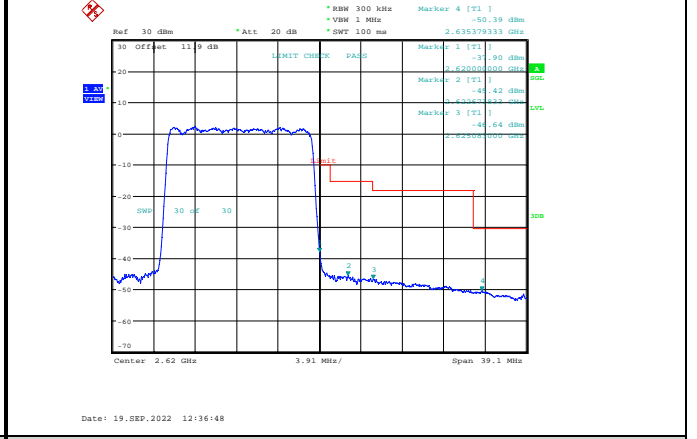

Band38-15MHz-64QAM-37825-75RB#0