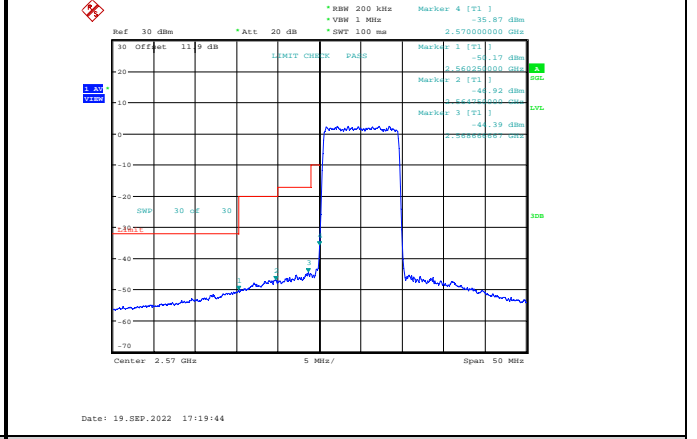

Band38-10MHz-16QAM-37800-1RB#0