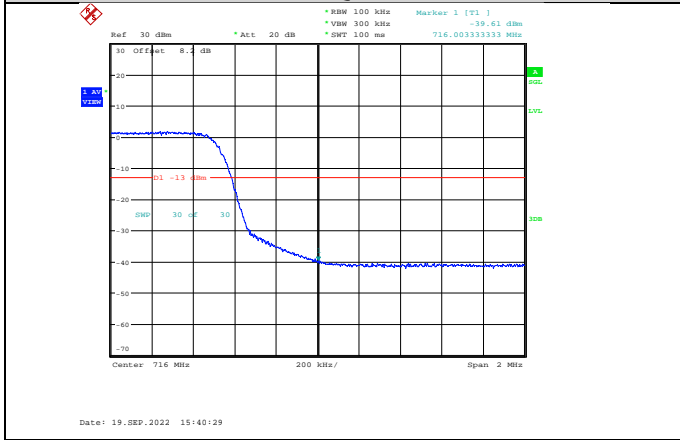

Band12-10MHz-16QAM-23060-1RB#0

Band12-10MHz-QPSK-23130-1RB#49

Band12-10MHz-16QAM-23060-50RB#0

Band12-10MHz-16QAM-23130-1RB#49

Band12-10MHz-64QAM-23060-50RB#0

Band12-10MHz-16QAM-23130-50RB#0

Band12-10MHz-64QAM-23130-1RB#49