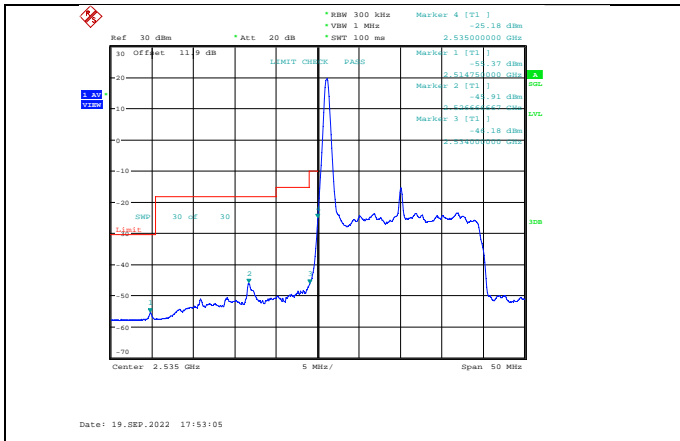

Band41-15MHz-16QAM-41165-1RB#74

Band41-15MHz-64QAM-40115-1RB#0