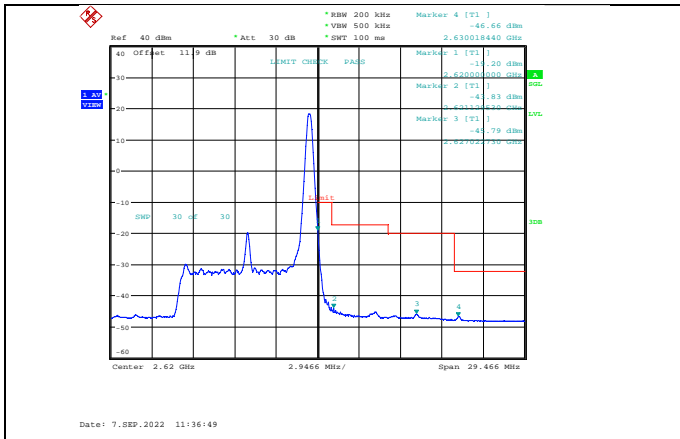

Band38-10MHz-QPSK-38200-1RB#49