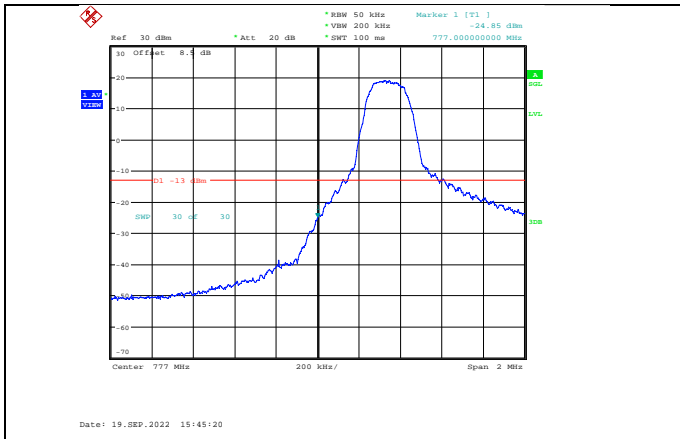

Band12-10MHz-16QAM-23130-1RB#49

Band12-10MHz-64QAM-23060-1RB#0