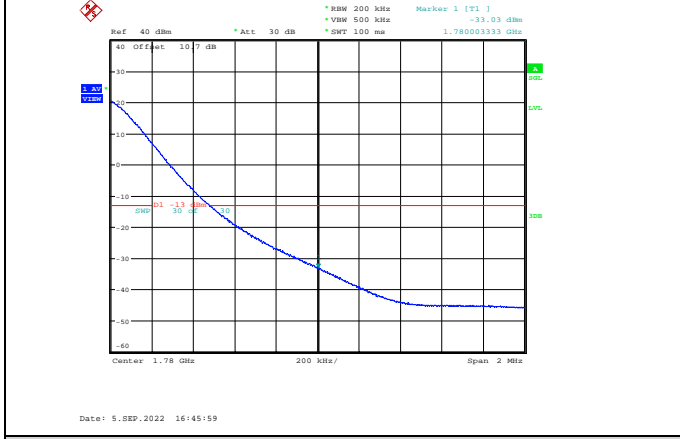

Band66-20MHz-QPSK-132072-100RB#0