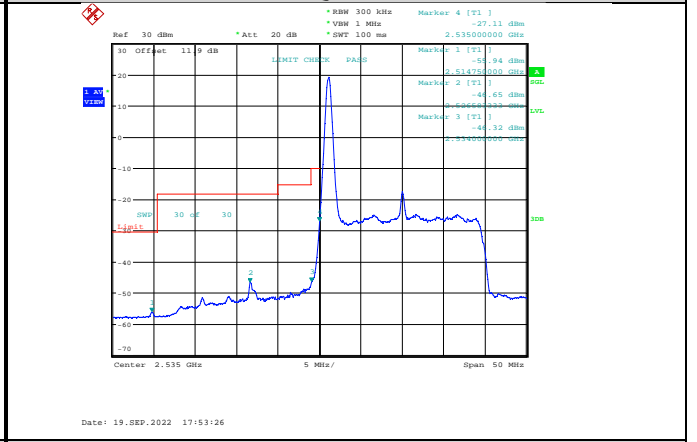

Band41-15MHz-16QAM-41165-1RB#74

Band41-15MHz-64QAM-41165-1RB#74

Band41-15MHz-64QAM-40115-1RB#0

Band41-15MHz-64QAM-40115-1RB#0

Band41-20MHz-QPSK-40140-1RB#0

Band41-20MHz-QPSK-41140-100RB#0

Band41-20MHz-QPSK-40140-100RB#0