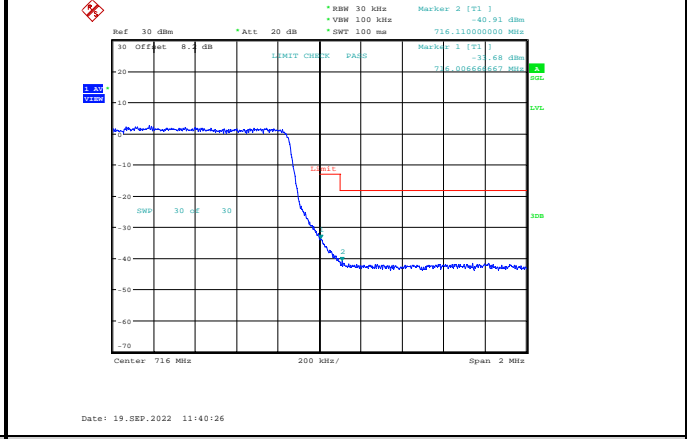

Band12-3MHz-64QAM-23165-1RB#14