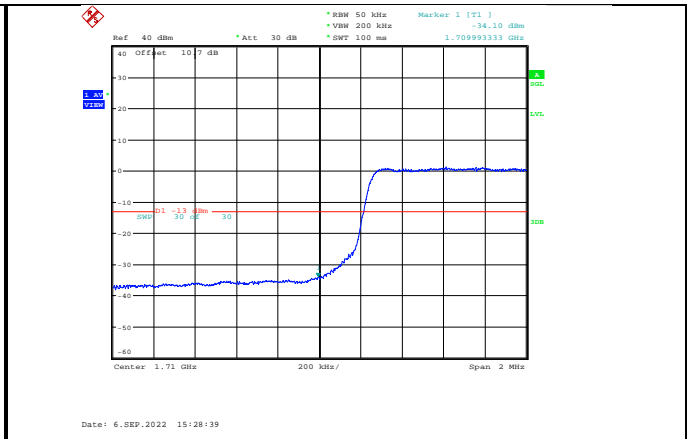

Band66-5MHz-QPSK-132647-25RB#0

Band66-5MHz-QPSK-131997-25RB#0

Band66-5MHz-16QAM-131997-1RB#0

Band66-5MHz-QPSK-132647-1RB#24

Band66-5MHz-16QAM-131997-25RB#0

Band66-5MHz-16QAM-132647-1RB#24

Band66-5MHz-64QAM-131997-25RB#0