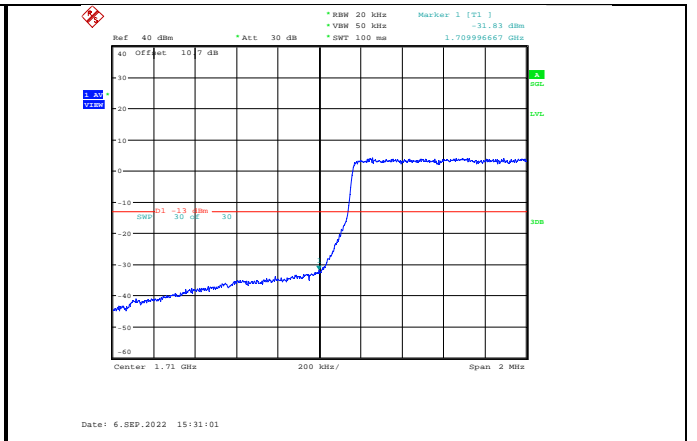

Band66-1.4MHz-16QAM-131979-6RB#0