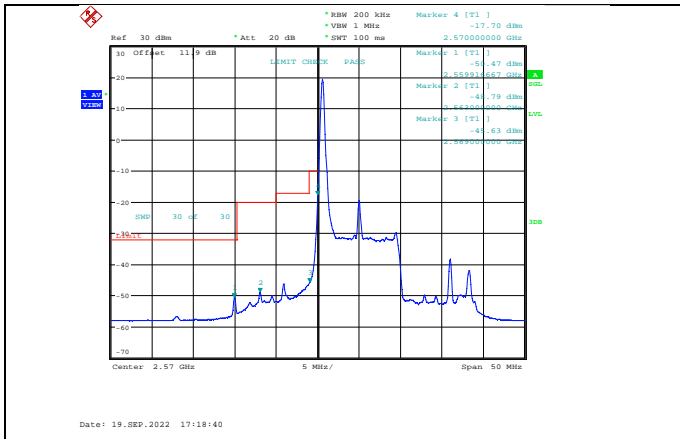

Band38-5MHz-64QAM-37775-25RB#0

Band38-5MHz-16QAM-38225-25RB#0

Band38-5MHz-64QAM-38225-1RB#24

Band38-5MHz-64QAM-37775-1RB#0

Band38-5MHz-64QAM-38225-25RB#0

Band38-10MHz-QPSK-37800-1RB#0

Band38-10MHz-QPSK-38200-50RB#0