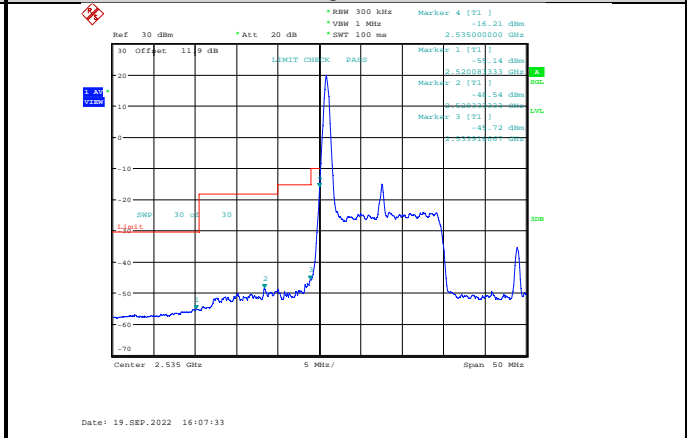

Band41-10MHz-16QAM-41190-50RB#0

Band41-10MHz-64QAM-41190-1RB#49

Band41-10MHz-64QAM-40090-1RB#0

Band41-10MHz-64QAM-41190-50RB#0

Band41-15MHz-QPSK-40115-1RB#0

Band41-15MHz-QPSK-41165-75RB#0

Band41-15MHz-QPSK-40115-75RB#0