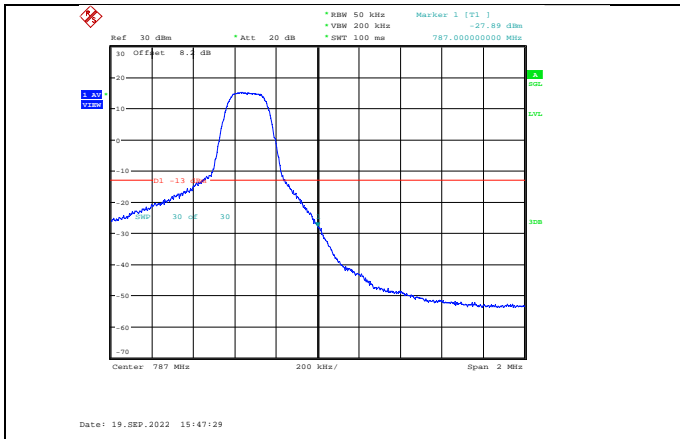

Band13-5MHz-QPSK-23255-1RB#24