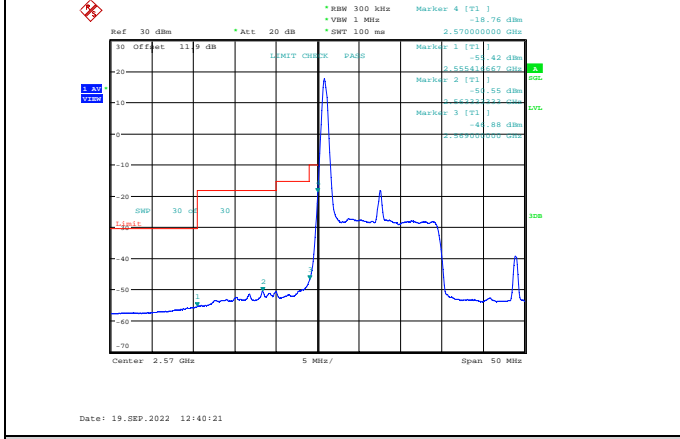

Band38-15MHz-16QAM-38175-75RB#0