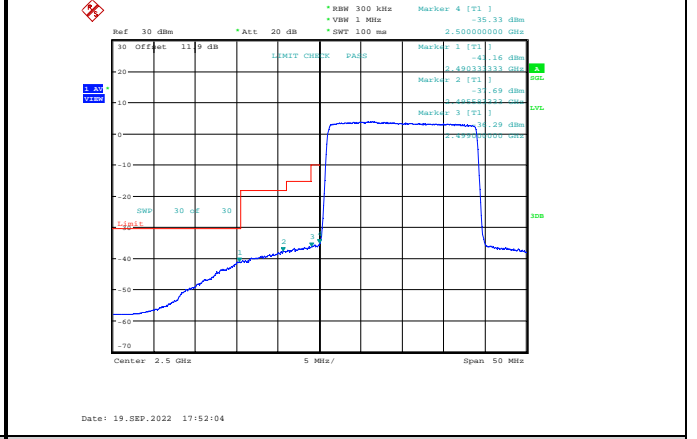

Band7-20MHz-16QAM-20850-1RB#0