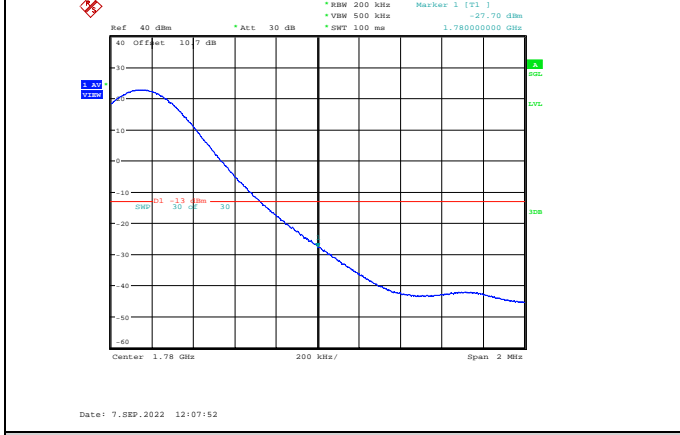

Band66-10MHz-16QAM-132622-50RB#0

Band66-10MHz-64QAM-132622-50RB#0

Band66-15MHz-QPSK-132047-1RB#0

Band66-15MHz-QPSK-132597-75RB#0

Band66-15MHz-QPSK-132047-75RB#0

Band66-15MHz-16QAM-132047-1RB#0

Band66-15MHz-QPSK-132597-1RB#74