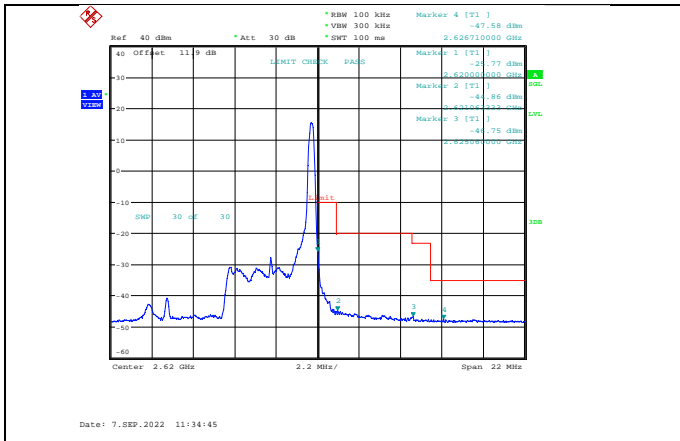

Band38-5MHz-QPSK-37775-1RB#0

Band38-5MHz-QPSK-38225-25RB#0

Band38-5MHz-QPSK-37775-25RB#0

Band38-5MHz-16QAM-37775-1RB#0

Band38-5MHz-QPSK-38225-1RB#24

Band38-5MHz-16QAM-37775-25RB#0

Band38-5MHz-16QAM-38225-1RB#24