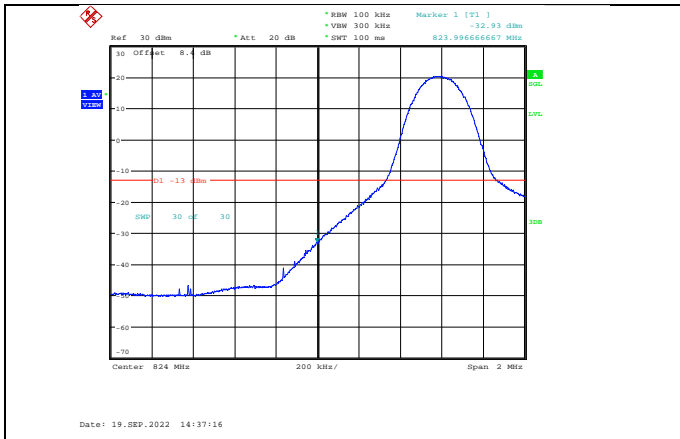

Band5-5MHz-16QAM-20625-1RB#24

Band5-5MHz-64QAM-20425-25RB#0

Band5-5MHz-16QAM-20625-25RB#0

Band5-5MHz-64QAM-20625-1RB#24

Band5-5MHz-64QAM-20425-1RB#0

Band5-5MHz-64QAM-20625-25RB#0

Band5-10MHz-QPSK-20450-1RB#0