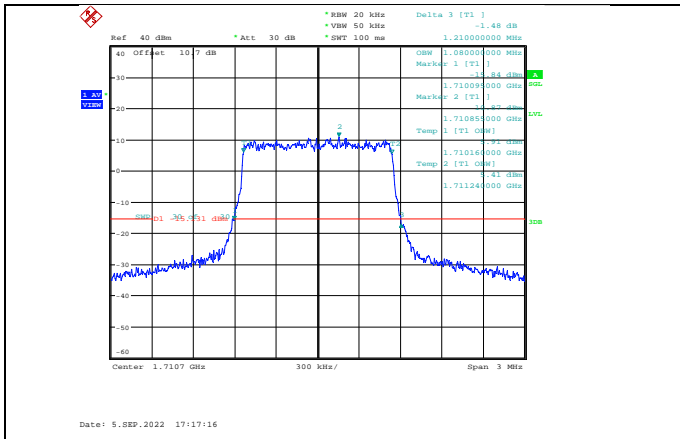

Band66-1.4MHz-QPSK-131979-6RB#0