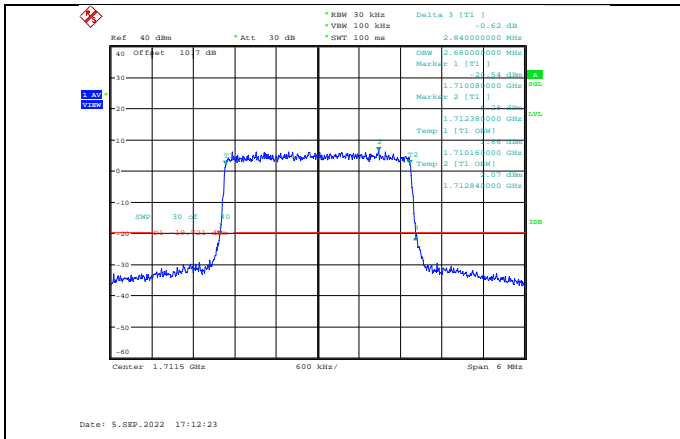

Band66-3MHz-16QAM-131987-15RB#0

Band66-3MHz-64QAM-131987-15RB#0

Band66-3MHz-16QAM-132322-15RB#0

Band66-3MHz-64QAM-132322-15RB#0

Band66-3MHz-16QAM-132657-15RB#0

Band66-3MHz-64QAM-132657-15RB#0