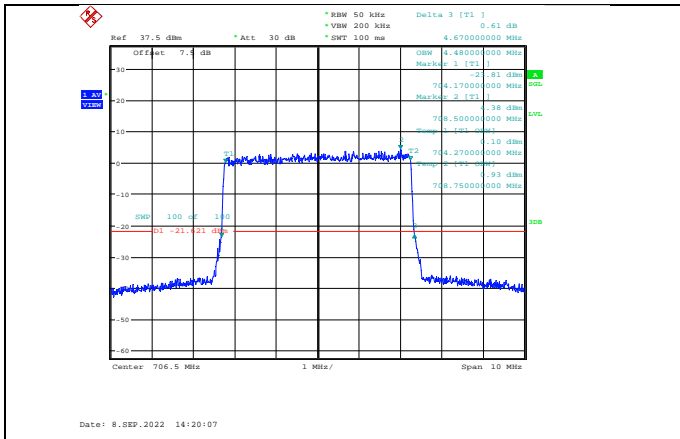

Band17-5MHz-64QAM-23755-25RB#0

Band17-10MHz-QPSK-23780-50RB#0

Band17-5MHz-64QAM-23790-25RB#0

Band17-10MHz-QPSK-23790-50RB#0

Band17-5MHz-64QAM-23825-25RB#0

Band17-10MHz-QPSK-23800-50RB#0