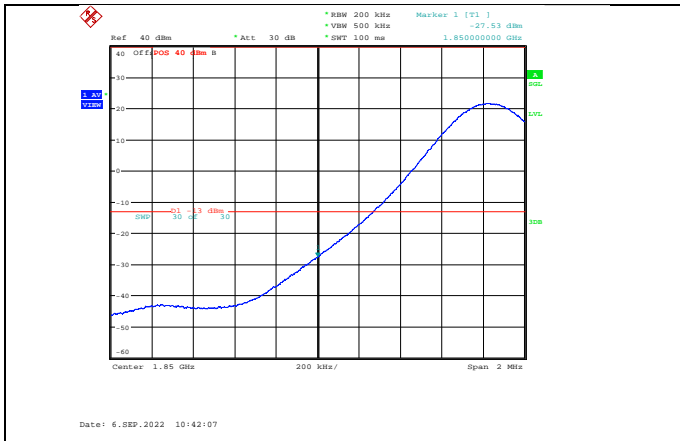

Band2-10MHz-64QAM-18650-50RB#0

Band2-10MHz-16QAM-19150-50RB#0

Band2-10MHz-64QAM-19150-1RB#49

Band2-10MHz-64QAM-18650-1RB#0

Band2-10MHz-64QAM-19150-50RB#0

Band2-15MHz-QPSK-18675-1RB#0

Band2-15MHz-QPSK-19125-75RB#0