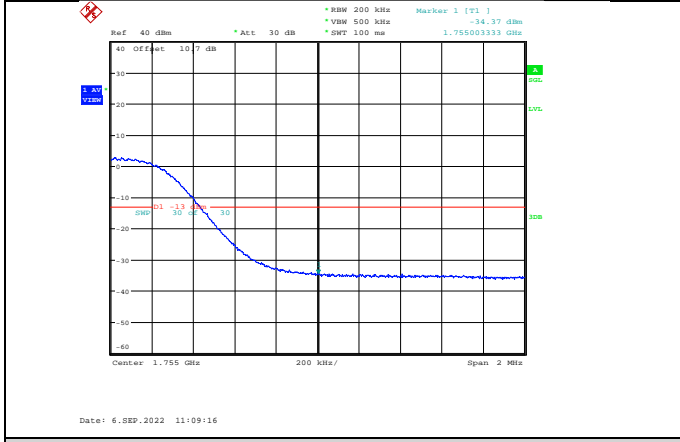

Band4-15MHz-16QAM-20325-75RB#0