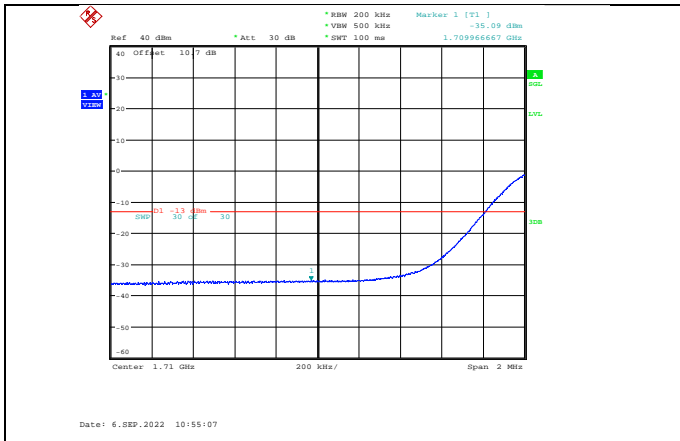

Band4-20MHz-QPSK-20050-1RB#0