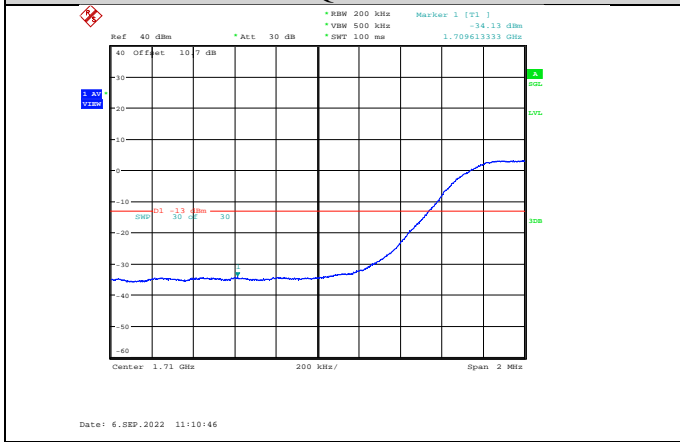

Band4-10MHz-64QAM-20350-1RB#49

Band4-10MHz-64QAM-20000-1RB#0

Band4-10MHz-64QAM-20350-50RB#0

Band4-15MHz-QPSK-20025-1RB#0

Band4-15MHz-QPSK-20325-75RB#0

Band4-15MHz-QPSK-20025-75RB#0

Band4-15MHz-16QAM-20025-1RB#0