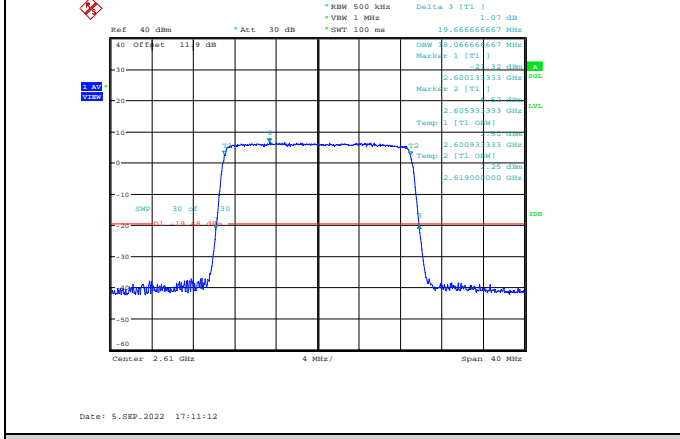

Band38-20MHz-16QAM-38150-100RB#0