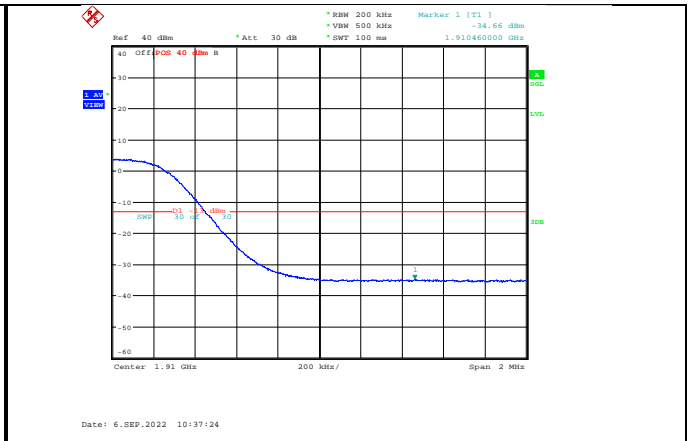

Band2-10MHz-64QAM-18650-50RB#0

Band2-10MHz-16QAM-19150-50RB#0

Band2-10MHz-64QAM-19150-1RB#49

Band2-10MHz-64QAM-18650-1RB#0

Band2-10MHz-64QAM-19150-50RB#0

Band2-15MHz-QPSK-18675-1RB#0

Band2-15MHz-QPSK-19125-75RB#0