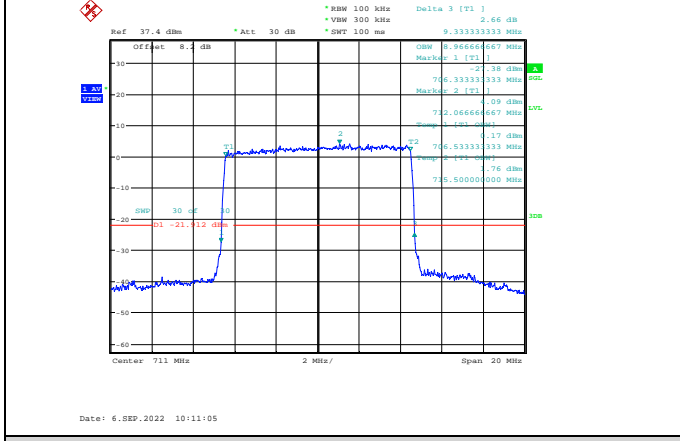

Band12-5MHz-64QAM-23155-25RB#0

Band12-10MHz-QPSK-23130-50RB#0

Band12-10MHz-16QAM-23060-50RB#0

Band12-10MHz-64QAM-23060-50RB#0

Band12-10MHz-16QAM-23095-50RB#0

Band12-10MHz-64QAM-23095-50RB#0

Band12-10MHz-16QAM-23130-50RB#0