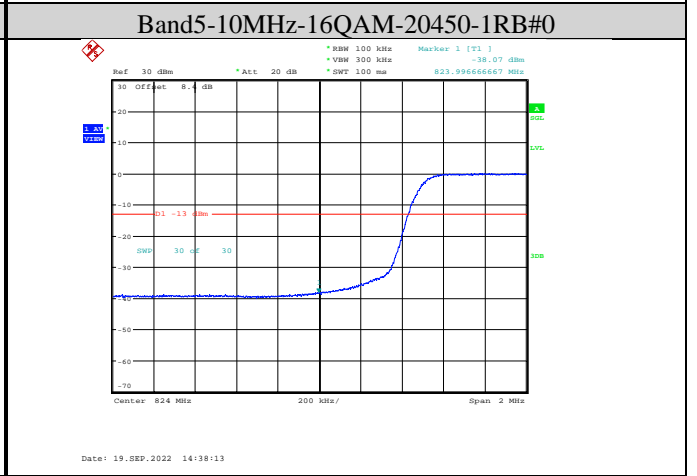

Band5-10MHz-QPSK-20600-50RB#0

Band5-10MHz-QPSK-20450-50RB#0

Band5-10MHz-QPSK-20600-1RB#49

Band5-10MHz-16QAM-20450-1RB#0

Band5-10MHz-16QAM-20600-50RB#0

Band5-10MHz-16QAM-20600-1RB#49

Band5-10MHz-64QAM-20450-50RB#0