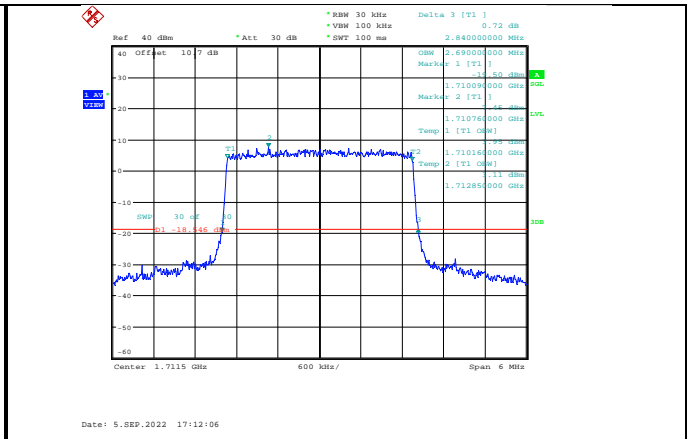

Band66-3MHz-QPSK-131987-15RB#0