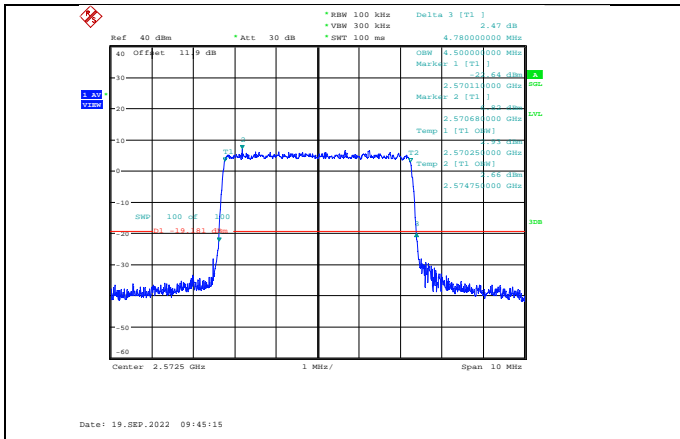

Band38-5MHz-64QAM-37775-25RB#0