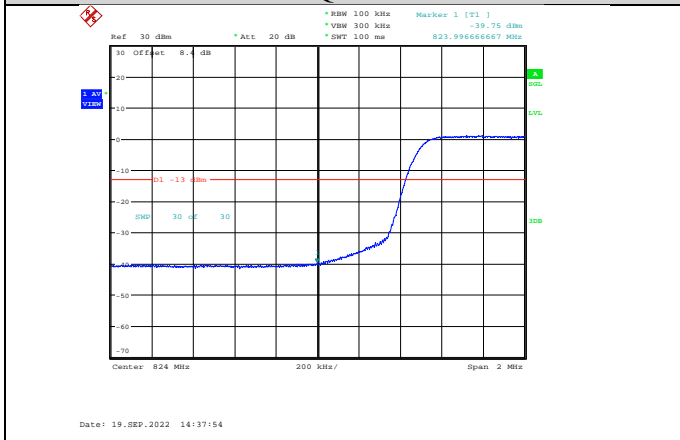

Band5-10MHz-QPSK-20450-50RB#0