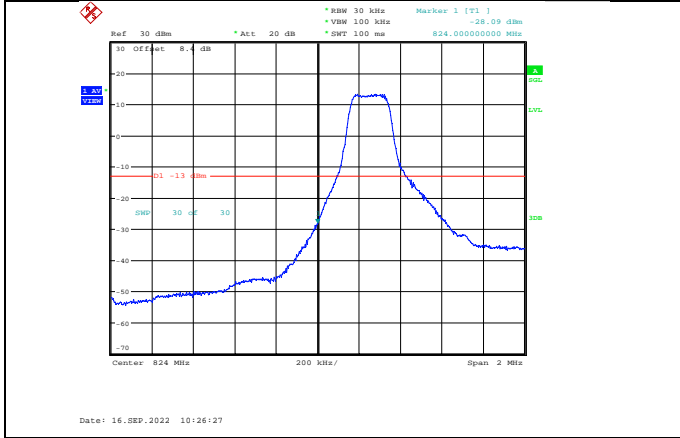

Band5-1.4MHz-64QAM-20407-1RB#0