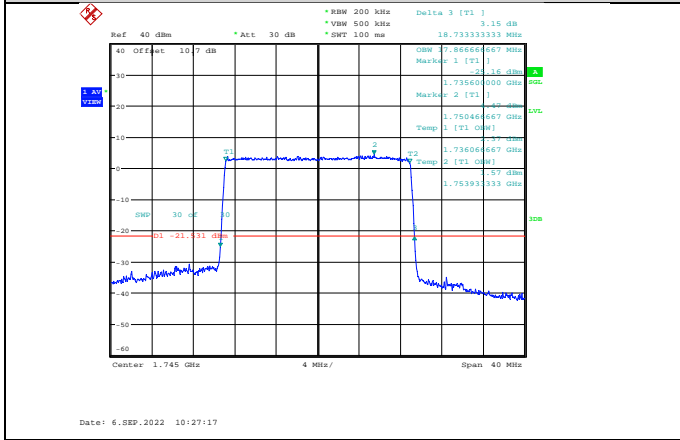

Band66-20MHz-16QAM-132322-100RB#0