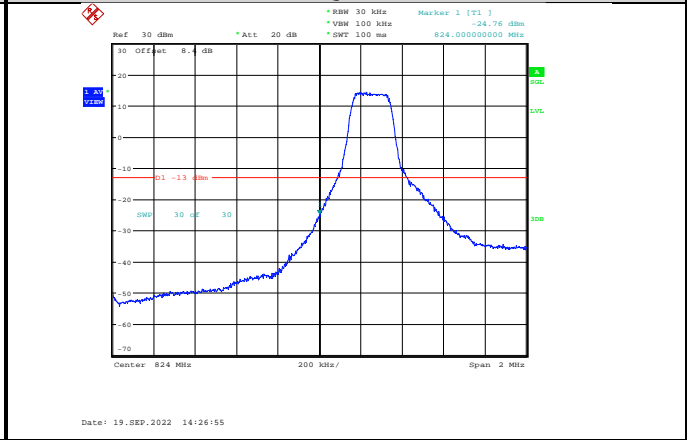

Band5-1.4MHz-16QAM-20407-1RB#0