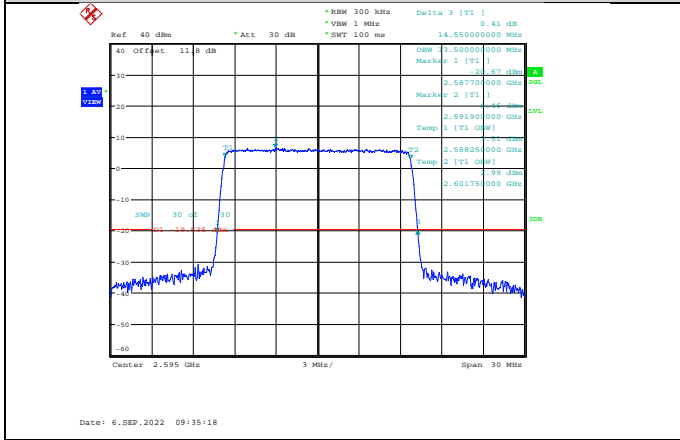

Band41-15MHz-QPSK-40115-75RB#0

Band41-15MHz-16QAM-40115-75RB#0