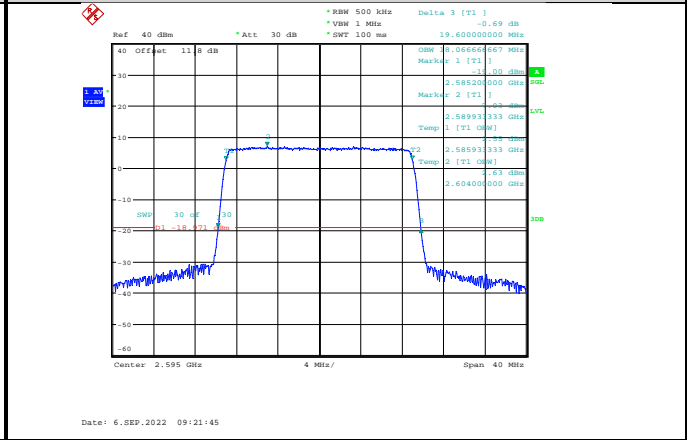

Band41-20MHz-QPSK-40640-100RB#0