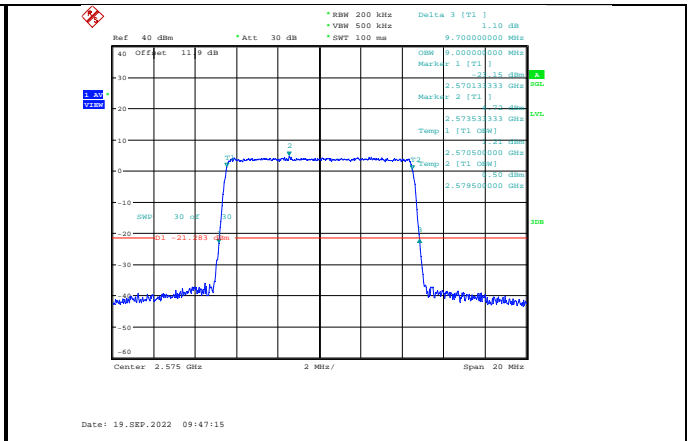

Band38-5MHz-16QAM-38225-25RB#0

Band38-5MHz-64QAM-37775-25RB#0

Band38-10MHz-QPSK-37800-50RB#0

Band38-5MHz-64QAM-38000-25RB#0

Band38-10MHz-QPSK-38000-50RB#0

Band38-5MHz-64QAM-38225-25RB#0

Band38-10MHz-QPSK-38200-50RB#0