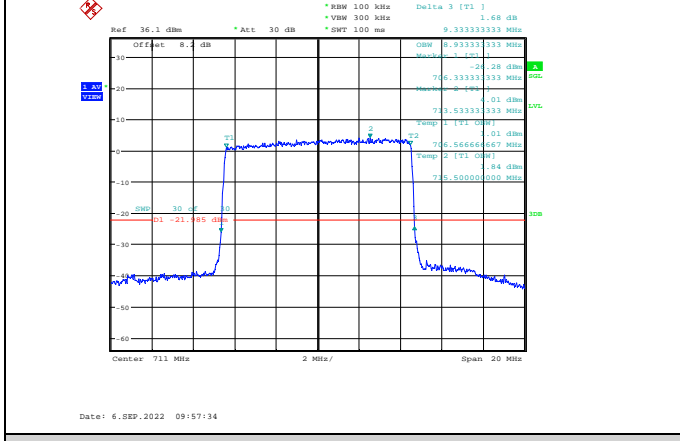

Band17-10MHz-QPSK-23790-50RB#0

Band17-5MHz-64QAM-23825-25RB#0

Band17-10MHz-QPSK-23800-50RB#0

Band17-10MHz-16QAM-23780-50RB#0

Band17-10MHz-64QAM-23780-50RB#0

Band17-10MHz-16QAM-23790-50RB#0

Band17-10MHz-64QAM-23790-50RB#0