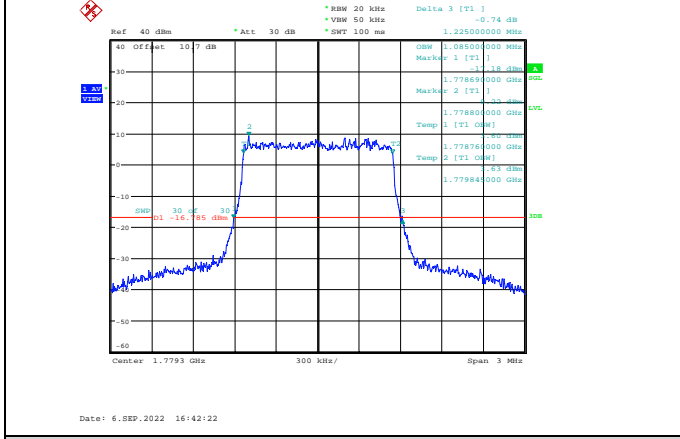

Band66-1.4MHz-16QAM-132322-6RB#0

Band66-1.4MHz-QPSK-132665-6RB#0

Band66-1.4MHz-16QAM-132665-6RB#0

Band66-1.4MHz-64QAM-131979-6RB#0

Band66-3MHz-QPSK-131987-15RB#0

Band66-1.4MHz-64QAM-132322-6RB#0

Band66-3MHz-QPSK-132322-15RB#0