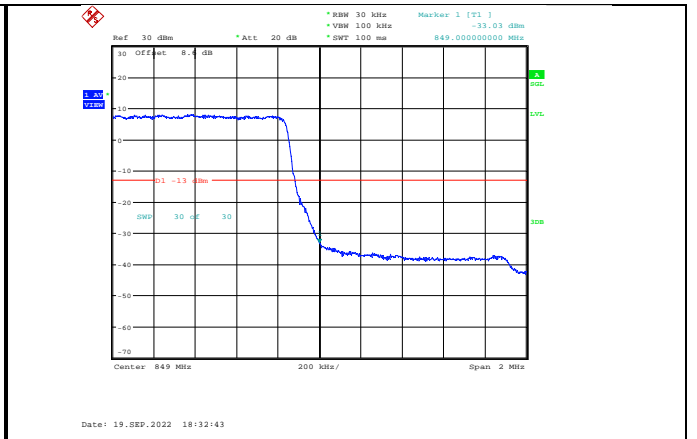

Band4-20MHz-16QAM-20300-1RB#99

Band4-20MHz-64QAM-20050-100RB#0

Band4-20MHz-16QAM-20300-100RB#0

Band4-20MHz-64QAM-20300-1RB#99

Band4-20MHz-64QAM-20050-1RB#0

Band4-20MHz-64QAM-20300-100RB#0

Band5-1.4MHz-QPSK-20407-1RB#0