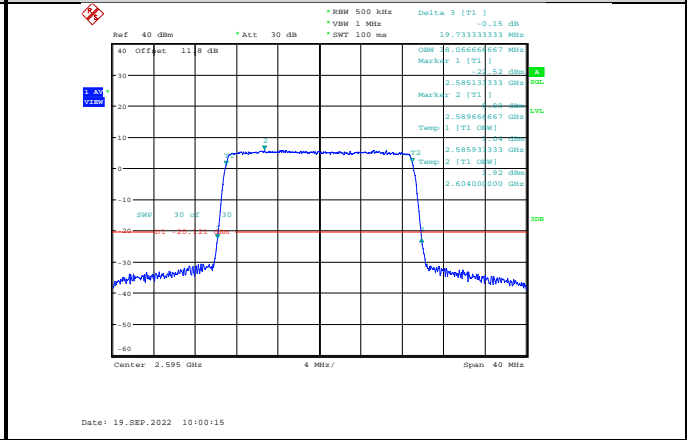

Band41-20MHz-QPSK-40140-100RB#0

Band41-15MHz-64QAM-40640-75RB#0

Band41-20MHz-QPSK-40640-100RB#0

Band41-15MHz-64QAM-41165-75RB#0

Band41-20MHz-QPSK-41140-100RB#0

Band41-20MHz-16QAM-40140-100RB#0

Band41-20MHz-64QAM-40140-100RB#0