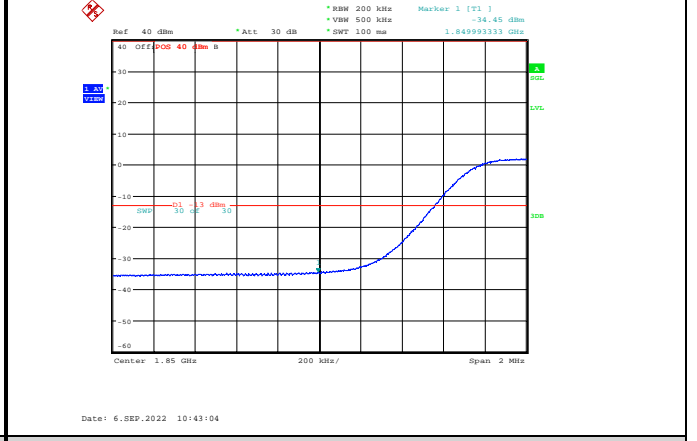

Band2-15MHz-16QAM-18675-75RB#0