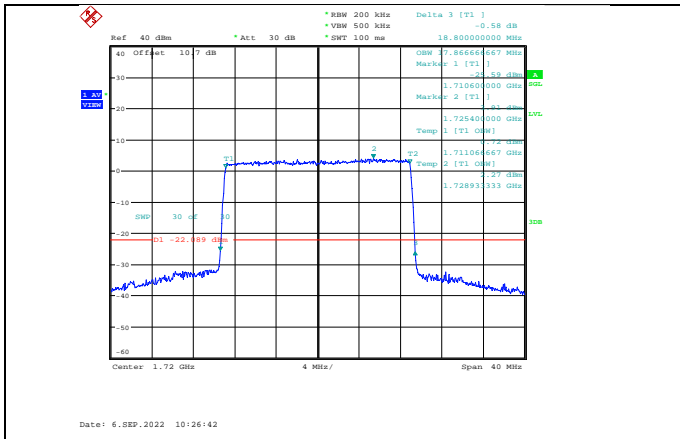

Band66-20MHz-16QAM-132072-100RB#0