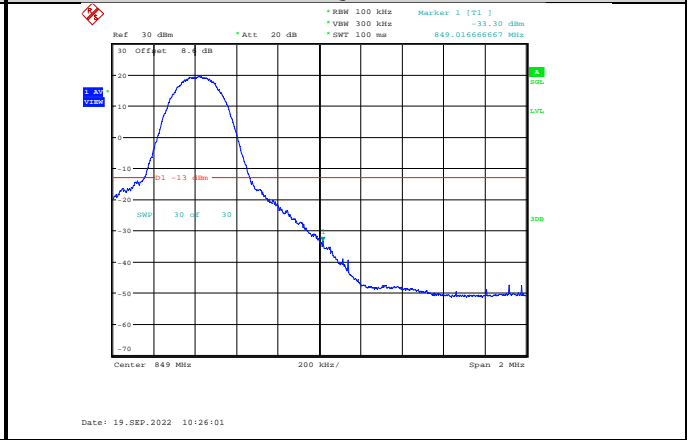

Band5-10MHz-QPSK-20600-50RB#0

Band5-10MHz-QPSK-20450-50RB#0

Band5-10MHz-QPSK-20600-1RB#49

Band5-10MHz-16QAM-20450-1RB#0

Band5-10MHz-16QAM-20600-50RB#0

Band5-10MHz-16QAM-20600-1RB#49

Band5-10MHz-64QAM-20450-50RB#0