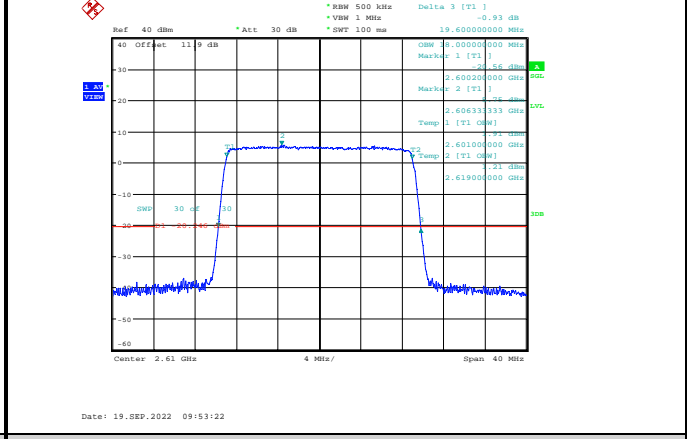

Band38-20MHz-64QAM-38150-100RB#0