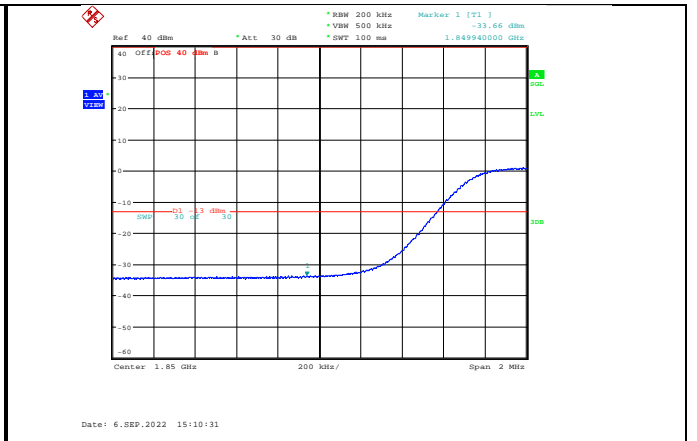

Band2-15MHz-64QAM-18675-75RB#0