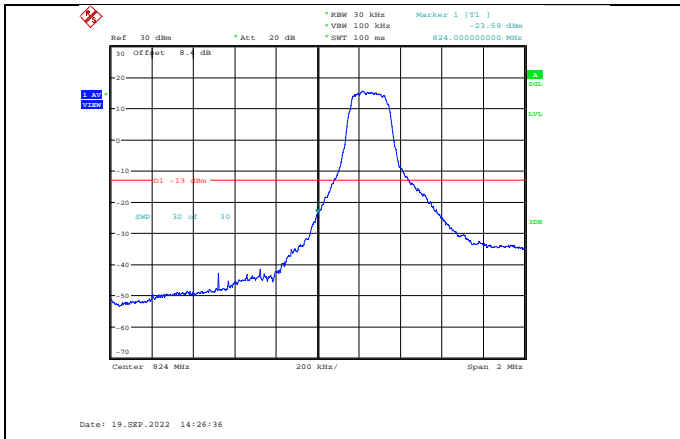

Band4-20MHz-16QAM-20300-1RB#99

Band4-20MHz-64QAM-20050-100RB#0

Band4-20MHz-16QAM-20300-100RB#0

Band4-20MHz-64QAM-20300-1RB#99

Band4-20MHz-64QAM-20050-1RB#0

Band4-20MHz-64QAM-20300-100RB#0

Band5-1.4MHz-QPSK-20407-1RB#0