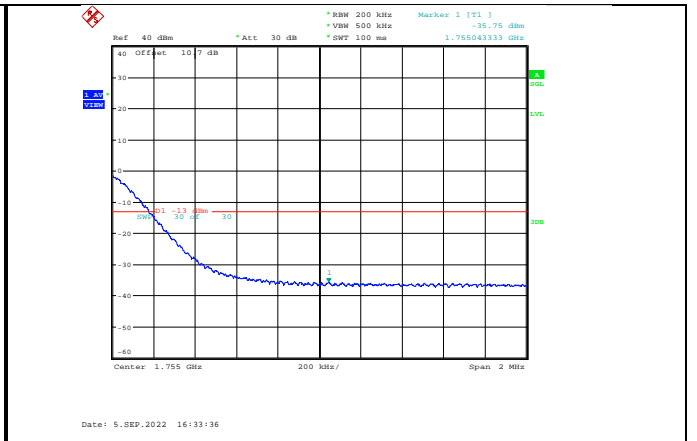

Band4-20MHz-QPSK-20300-100RB#0