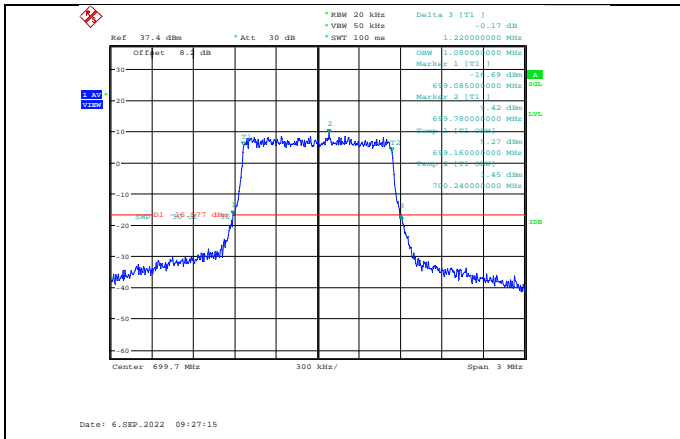

Band7-20MHz-16QAM-20850-100RB#0

Band7-20MHz-64QAM-20850-100RB#0

Band7-20MHz-16QAM-21100-100RB#0

Band7-20MHz-64QAM-21100-100RB#0

Band7-20MHz-16QAM-21350-100RB#0

Band7-20MHz-64QAM-21350-100RB#0

Band12-1.4MHz-QPSK-23017-6RB#0