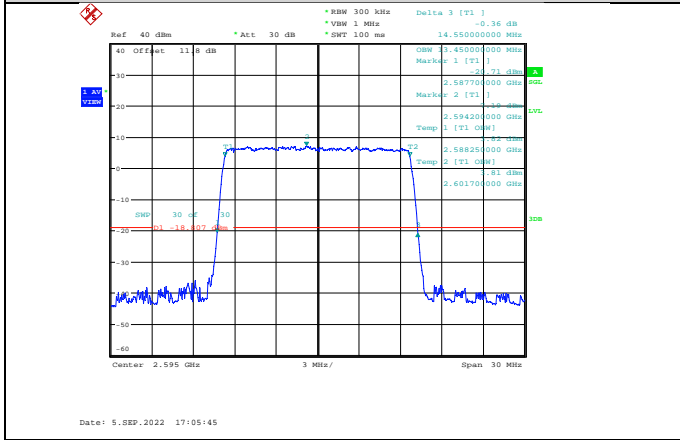

Band38-15MHz-QPSK-38000-75RB#0