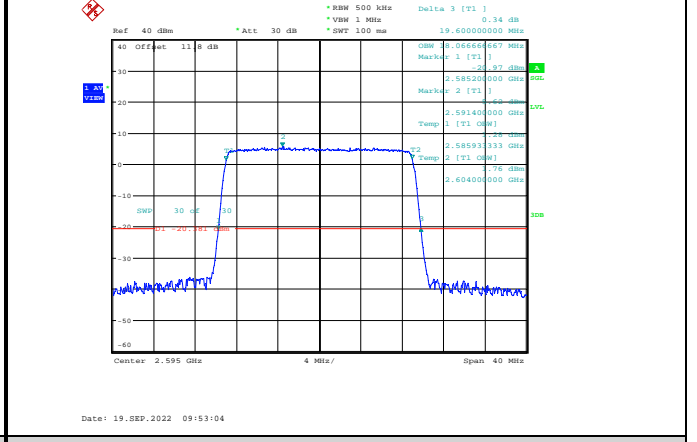

Band38-15MHz-64QAM-38000-75RB#0

Band38-20MHz-QPSK-37850-100RB#0

Band38-15MHz-64QAM-38175-75RB#0

Band38-20MHz-QPSK-38150-100RB#0

Band38-20MHz-16QAM-37850-100RB#0

Band38-20MHz-64QAM-37850-100RB#0

Band38-20MHz-16QAM-38000-100RB#0