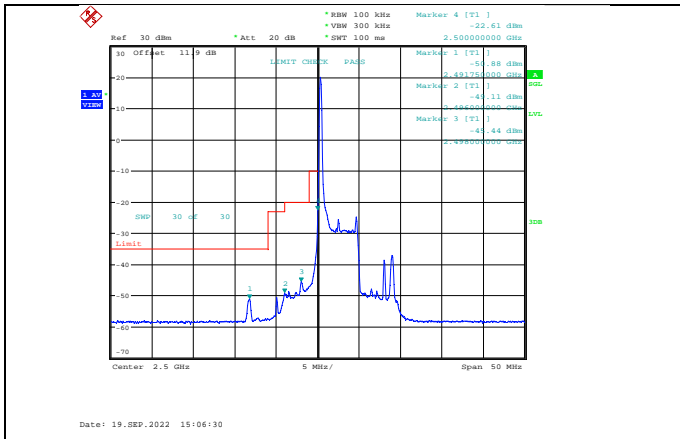

Band5-10MHz-16QAM-20600-50RB#0

Band5-10MHz-64QAM-20600-1RB#49

Band5-10MHz-16QAM-20600-50RB#0

Band5-10MHz-64QAM-20450-1RB#0

Band5-10MHz-64QAM-20450-1RB#0

Band5-10MHz-64QAM-20600-50RB#0

Band7-5MHz-QPSK-20775-1RB#0