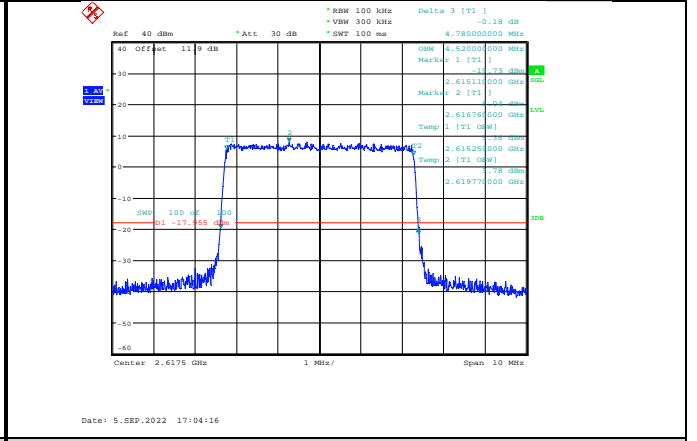

Band17-10MHz-16QAM-23800-50RB#0

Band17-10MHz-64QAM-23800-50RB#0

Band38-5MHz-QPSK-37775-25RB#0

Band38-5MHz-16QAM-37775-25RB#0

Band38-5MHz-QPSK-38000-25RB#0

Band38-5MHz-16QAM-38000-25RB#0

Band38-5MHz-QPSK-38225-25RB#0