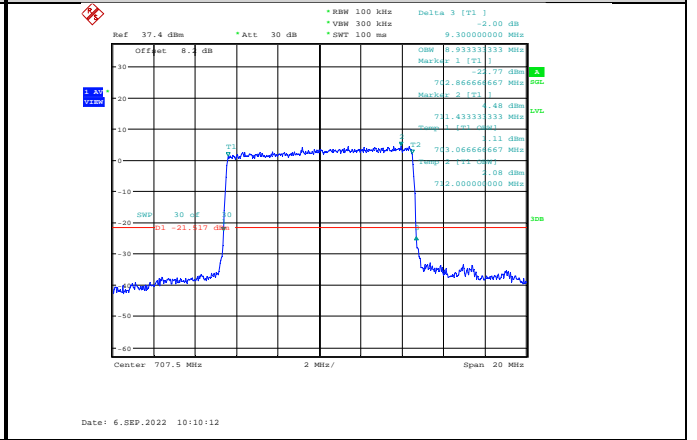

Band12-5MHz-16QAM-23095-25RB#0

Band12-5MHz-QPSK-23155-25RB#0

Band12-5MHz-16QAM-23155-25RB#0

Band12-5MHz-64QAM-23035-25RB#0

Band12-10MHz-QPSK-23060-50RB#0

Band12-5MHz-64QAM-23095-25RB#0

Band12-10MHz-QPSK-23095-50RB#0