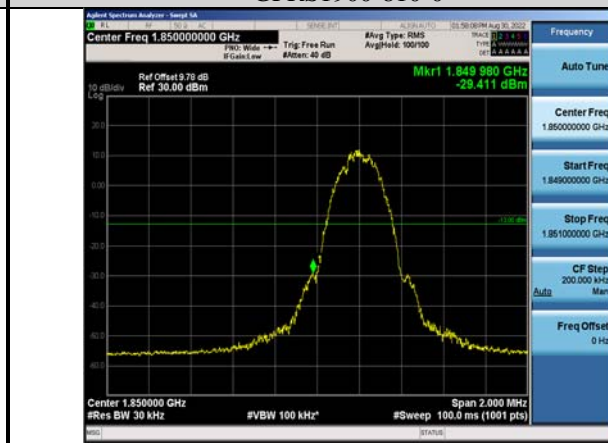

Band66-20MHz-16QAM-132572-100RB#0

Band66-20MHz-64QAM-132572-100RB#0

4. APPENDIX D: CONDUCTED BAND EDGE

Test Graphs:

GSM :

GSM1900-512-0

GPRS1900-810-0

GSM1900-810-0