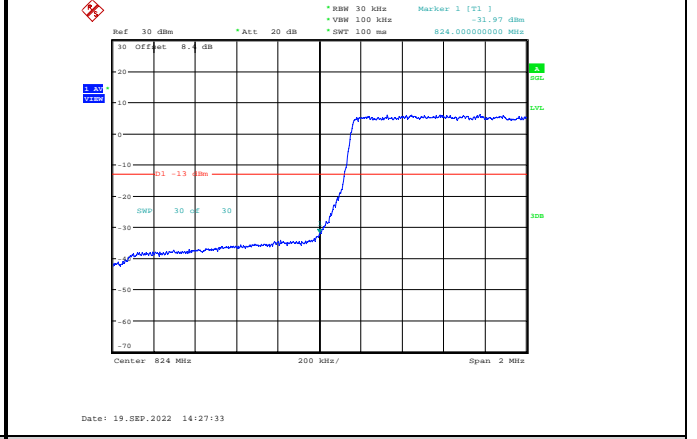

Band5-1.4MHz-16QAM-20407-6RB#0