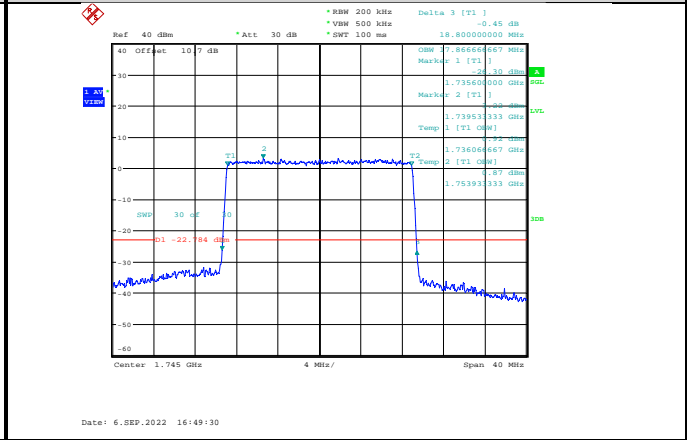

Band66-20MHz-64QAM-132322-100RB#0