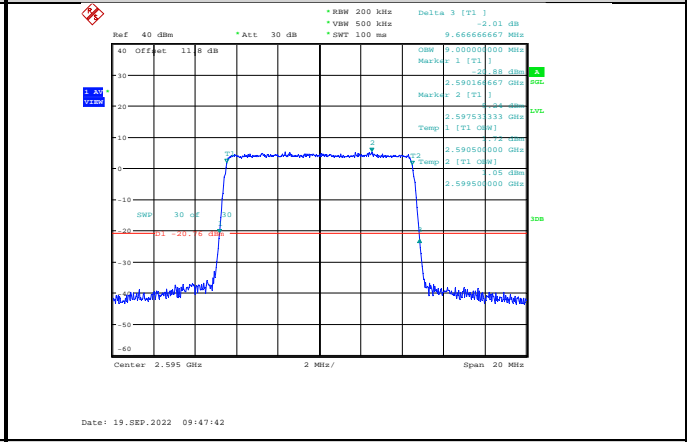

Band38-10MHz-64QAM-38000-50RB#0