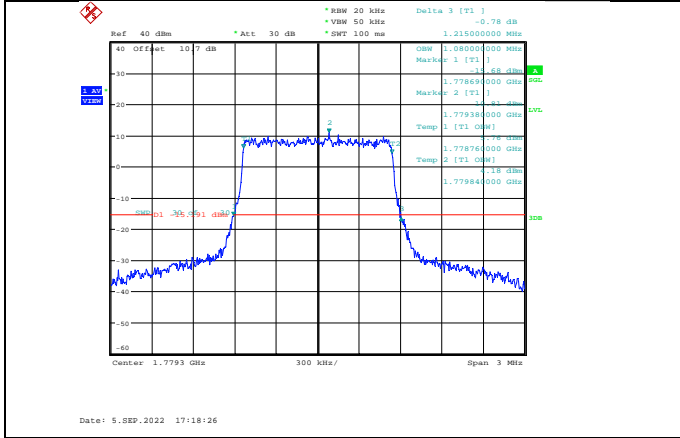

Band66-1.4MHz-QPSK-132665-6RB#0