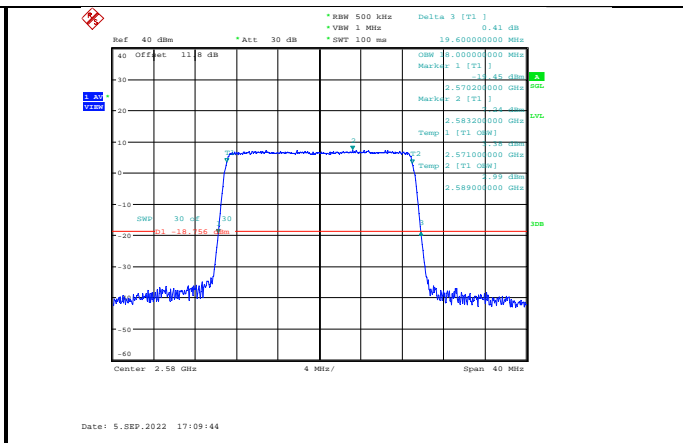

Band38-15MHz-16QAM-37825-75RB#0

Band38-15MHz-QPSK-38000-75RB#0

Band38-15MHz-16QAM-38000-75RB#0

Band38-15MHz-QPSK-38175-75RB#0

Band38-15MHz-16QAM-38175-75RB#0

Band38-15MHz-64QAM-37825-75RB#0

Band38-20MHz-QPSK-37850-100RB#0