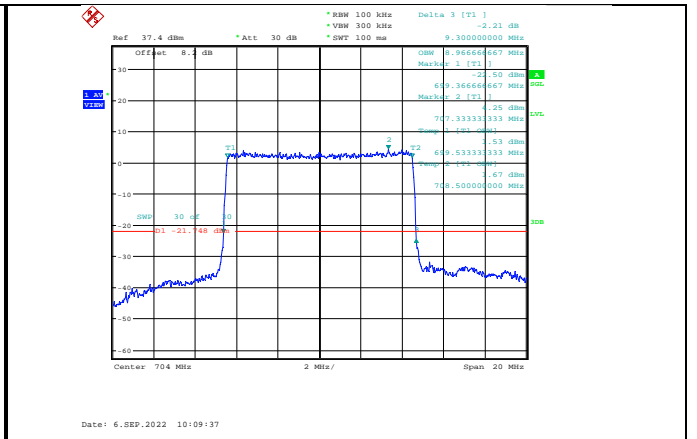

Band12-5MHz-64QAM-23035-25RB#0

Band12-10MHz-QPSK-23060-50RB#0

Band12-5MHz-64QAM-23095-25RB#0

Band12-10MHz-QPSK-23095-50RB#0

Band12-5MHz-64QAM-23155-25RB#0

Band12-10MHz-QPSK-23130-50RB#0