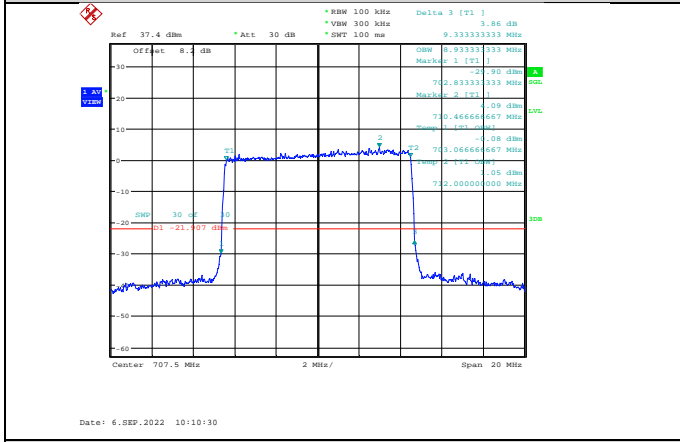

Band12-10MHz-16QAM-23060-50RB#0

Band12-10MHz-64QAM-23060-50RB#0