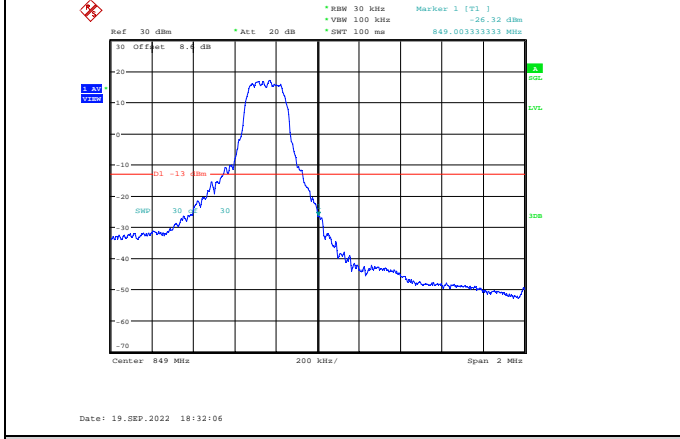

Band5-1.4MHz-QPSK-20643-1RB#5