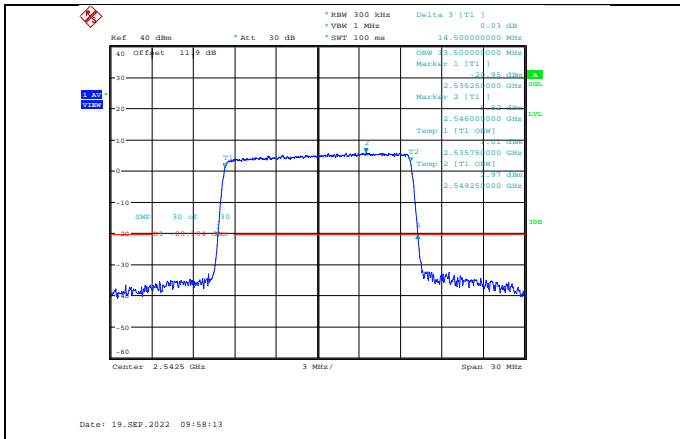

Band41-15MHz-QPSK-40115-75RB#0

Band41-15MHz-16QAM-40115-75RB#0

Band41-15MHz-QPSK-40640-75RB#0

Band41-15MHz-16QAM-40640-75RB#0

Band41-15MHz-QPSK-41165-75RB#0

Band41-15MHz-16QAM-41165-75RB#0

Band41-15MHz-64QAM-40115-75RB#0