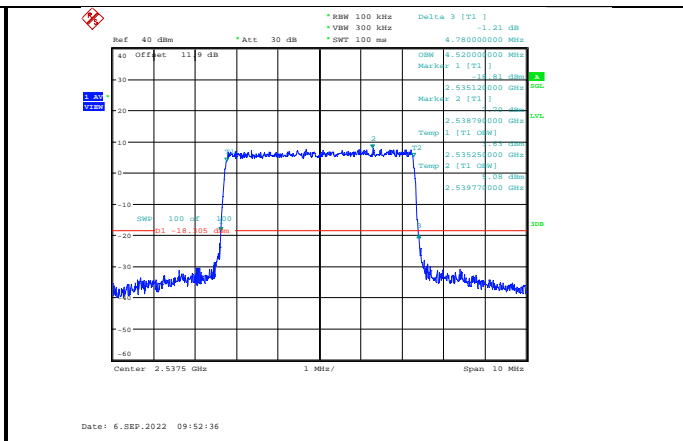

Band41-5MHz-QPSK-40065-25RB#0

Band41-5MHz-16QAM-40065-25RB#0

Band41-5MHz-QPSK-40640-25RB#0

Band41-5MHz-16QAM-40640-25RB#0

Band41-5MHz-QPSK-41215-25RB#0

Band41-5MHz-16QAM-41215-25RB#0