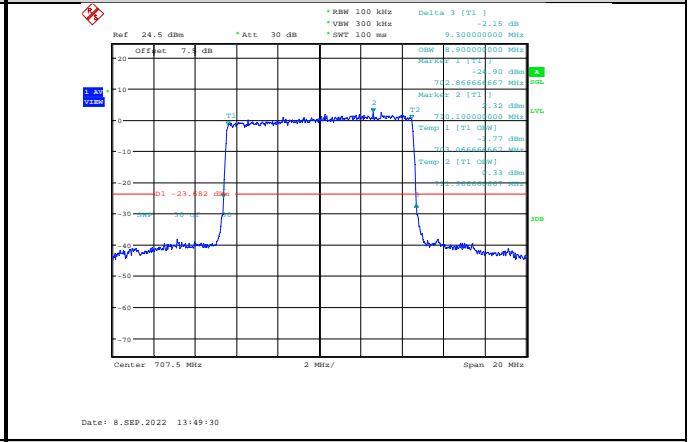

Band12-10MHz-16QAM-23060-50RB#0

Band12-10MHz-64QAM-23060-50RB#0