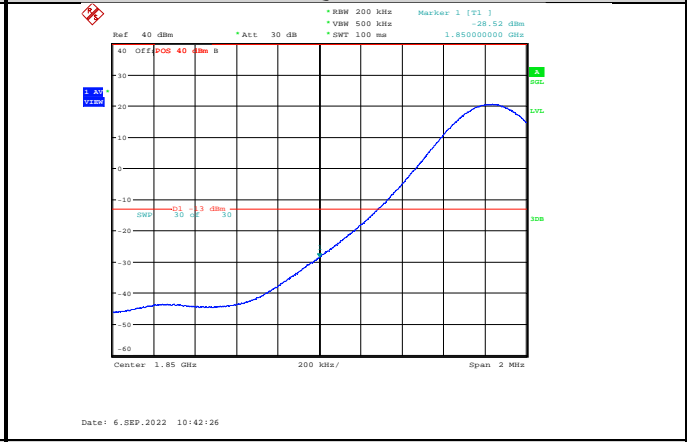

Band2-10MHz-64QAM-18650-50RB#0

Band2-10MHz-16QAM-19150-50RB#0

Band2-10MHz-64QAM-19150-1RB#49

Band2-10MHz-64QAM-18650-1RB#0

Band2-10MHz-64QAM-19150-50RB#0

Band2-15MHz-QPSK-18675-1RB#0

Band2-15MHz-QPSK-19125-75RB#0