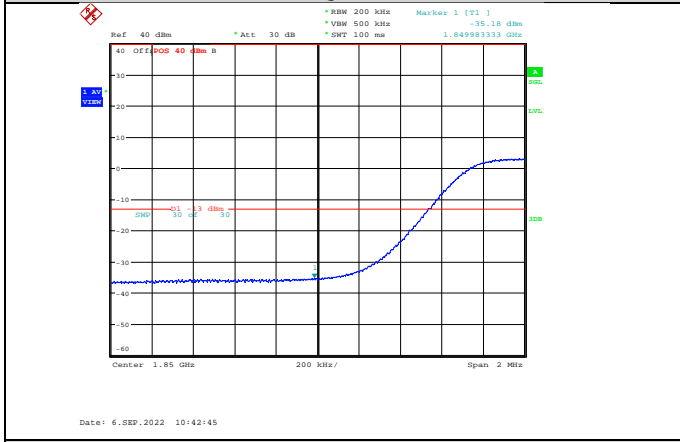

Band2-10MHz-64QAM-18650-50RB#0

Band2-10MHz-16QAM-19150-50RB#0

Band2-10MHz-64QAM-19150-1RB#49

Band2-10MHz-64QAM-18650-1RB#0

Band2-10MHz-64QAM-19150-50RB#0

Band2-15MHz-QPSK-18675-1RB#0

Band2-15MHz-QPSK-19125-75RB#0