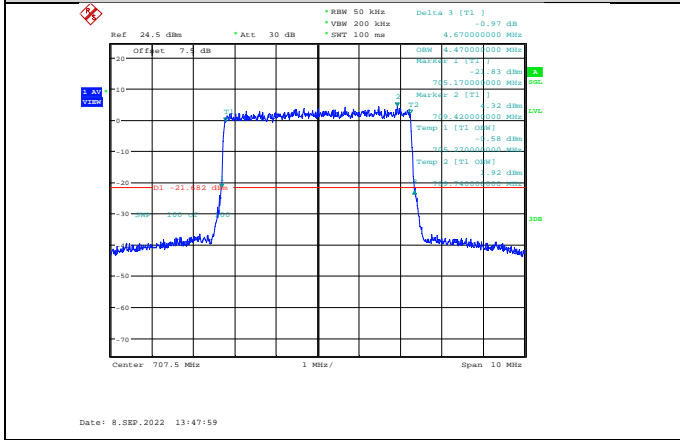

Band12-5MHz-16QAM-23095-25RB#0

Band12-5MHz-QPSK-23155-25RB#0

Band12-5MHz-16QAM-23155-25RB#0

Band12-5MHz-64QAM-23035-25RB#0

Band12-10MHz-QPSK-23060-50RB#0

Band12-5MHz-64QAM-23095-25RB#0

Band12-10MHz-QPSK-23095-50RB#0