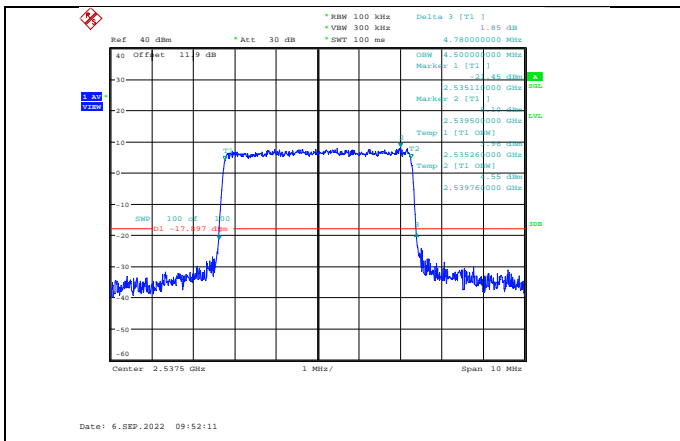

Band41-5MHz-QPSK-40065-25RB#0

Band41-5MHz-16QAM-40065-25RB#0

Band41-5MHz-QPSK-40640-25RB#0

Band41-5MHz-16QAM-40640-25RB#0

Band41-5MHz-QPSK-41215-25RB#0

Band41-5MHz-16QAM-41215-25RB#0