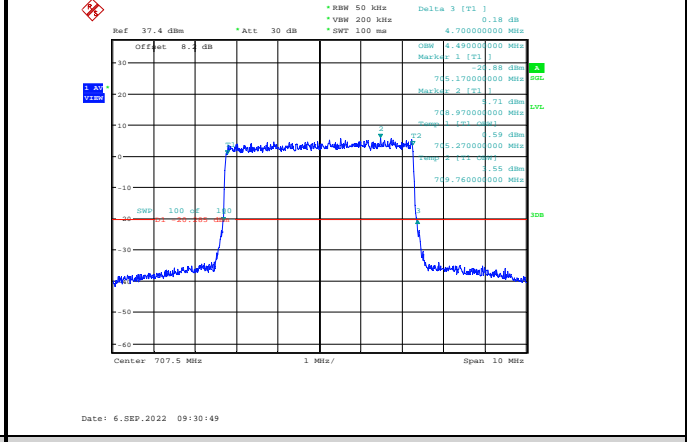

Band12-1.4MHz-64QAM-23095-6RB#0

Band12-3MHz-QPSK-23095-15RB#0

Band12-1.4MHz-64QAM-23173-6RB#0

Band12-3MHz-QPSK-23165-15RB#0

Band12-5MHz-QPSK-23035-25RB#0

Band12-5MHz-16QAM-23035-25RB#0

Band12-5MHz-QPSK-23095-25RB#0