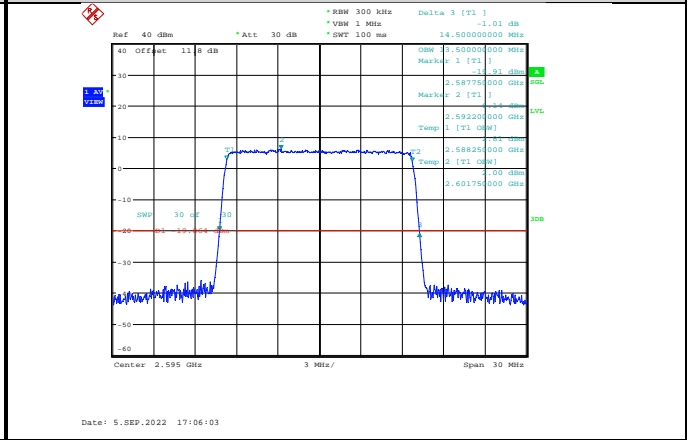

Band38-15MHz-16QAM-38000-75RB#0