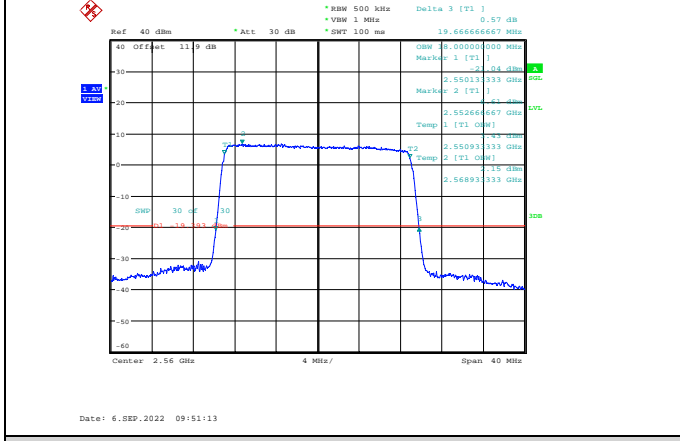

Band7-20MHz-16QAM-20850-100RB#0

Band7-20MHz-64QAM-20850-100RB#0

Band7-20MHz-16QAM-21100-100RB#0

Band7-20MHz-64QAM-21100-100RB#0

Band7-20MHz-16QAM-21350-100RB#0

Band7-20MHz-64QAM-21350-100RB#0

Band12-1.4MHz-QPSK-23017-6RB#0