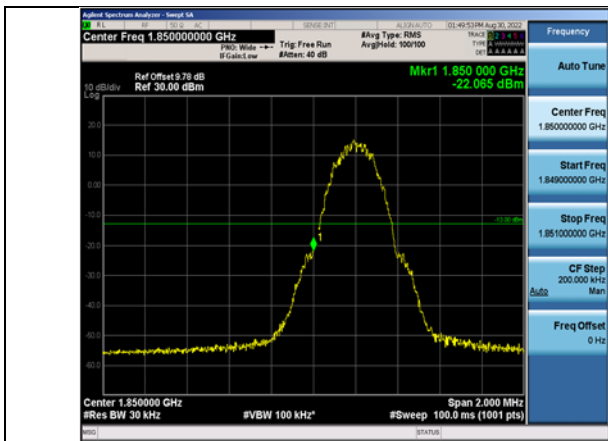

Band66-20MHz-16QAM-132572-100RB#0

Band66-20MHz-64QAM-132572-100RB#0

4. APPENDIX D: CONDUCTED BAND EDGE

Test Graphs:

GSM :

GSM1900-512-0

GPRS1900-810-0

GSM1900-810-0