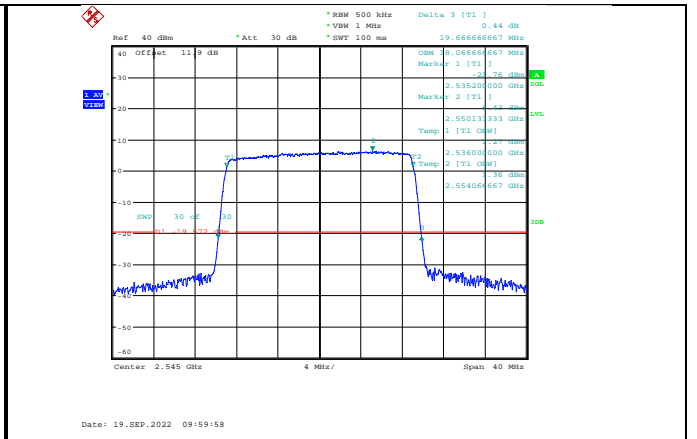

Band41-20MHz-QPSK-40140-100RB#0

Band41-15MHz-64QAM-40640-75RB#0

Band41-20MHz-QPSK-40640-100RB#0

Band41-15MHz-64QAM-41165-75RB#0

Band41-20MHz-QPSK-41140-100RB#0

Band41-20MHz-16QAM-40140-100RB#0

Band41-20MHz-64QAM-40140-100RB#0