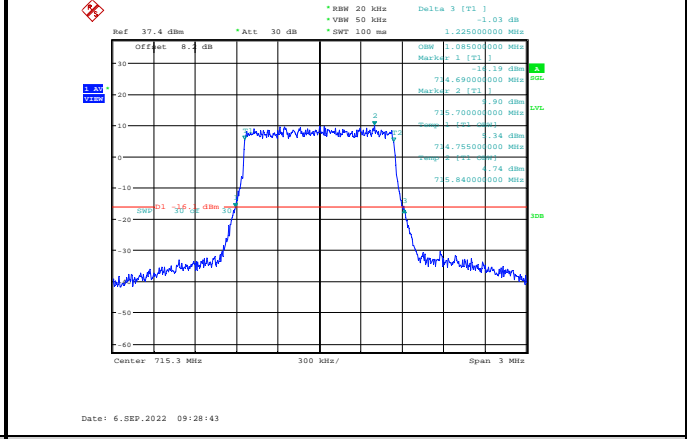

Band12-1.4MHz-QPSK-23095-6RB#0

Band12-1.4MHz-16QAM-23095-6RB#0

Band12-1.4MHz-QPSK-23173-6RB#0

Band12-1.4MHz-16QAM-23173-6RB#0