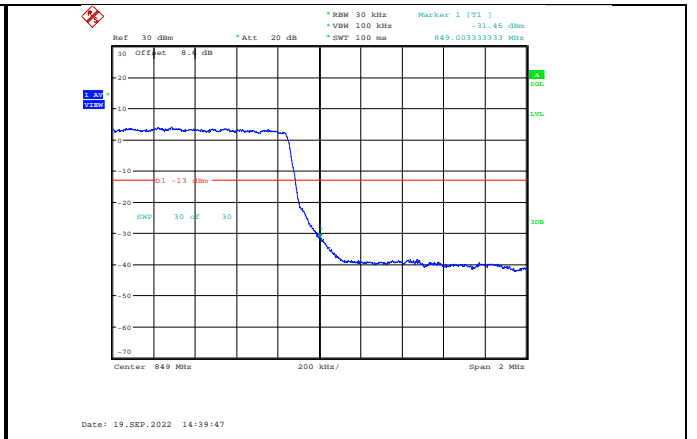

Band5-3MHz-QPSK-20635-15RB#0