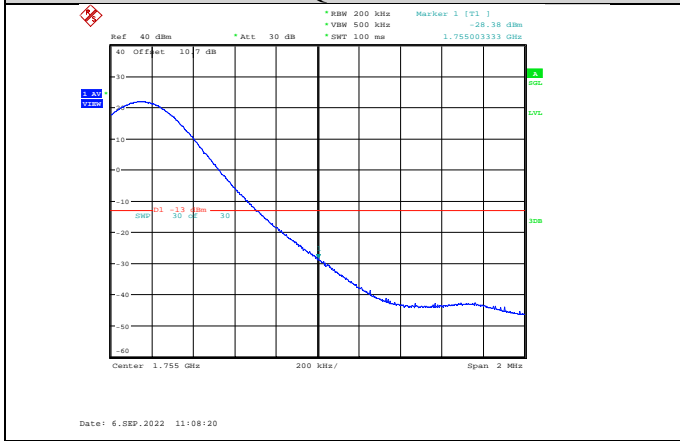

Band4-10MHz-64QAM-20350-1RB#49

Band4-10MHz-64QAM-20000-1RB#0

Band4-10MHz-64QAM-20350-50RB#0

Band4-15MHz-QPSK-20025-1RB#0

Band4-15MHz-QPSK-20325-75RB#0

Band4-15MHz-QPSK-20025-75RB#0

Band4-15MHz-16QAM-20025-1RB#0