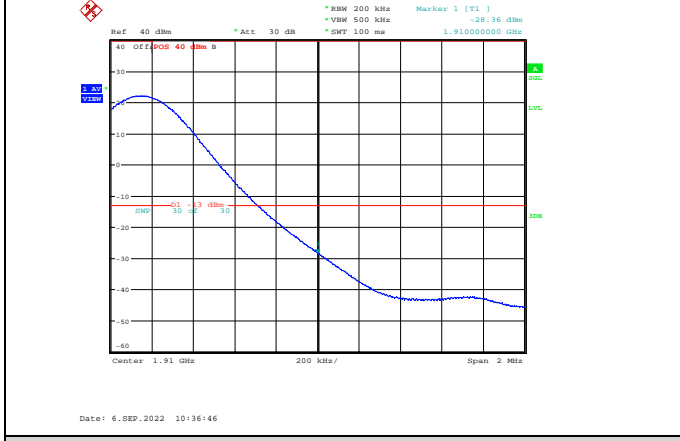

Band2-15MHz-QPSK-19125-1RB#74