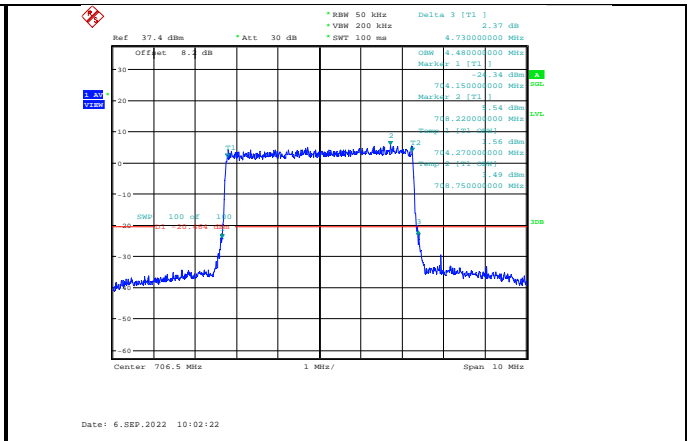

Band13-5MHz-64QAM-23205-25RB#0

Band13-10MHz-QPSK-23230-50RB#0

Band13-5MHz-64QAM-23230-25RB#0

Band13-10MHz-16QAM-23230-50RB#0

Band13-5MHz-64QAM-23255-25RB#0

Band13-10MHz-64QAM-23230-50RB#0

Band17-5MHz-QPSK-23755-25RB#0 **Band17-5MHz-16QAM-23755-25RB#0**