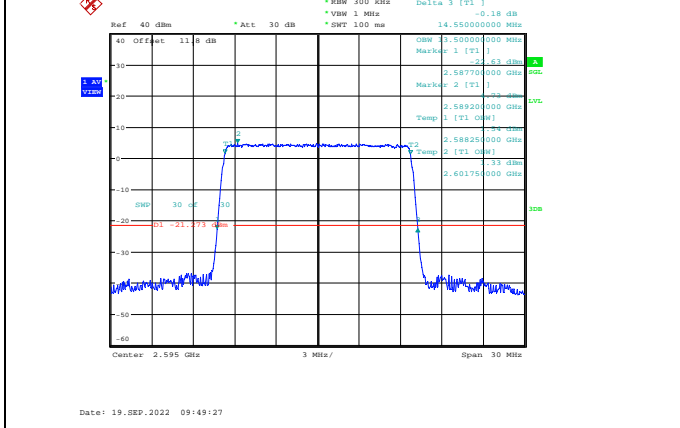

Band38-15MHz-16QAM-37825-75RB#0

Band38-15MHz-QPSK-38000-75RB#0

Band38-15MHz-16QAM-38000-75RB#0

Band38-15MHz-QPSK-38175-75RB#0

Band38-15MHz-16QAM-38175-75RB#0

Band38-15MHz-64QAM-37825-75RB#0

Band38-20MHz-QPSK-37850-100RB#0