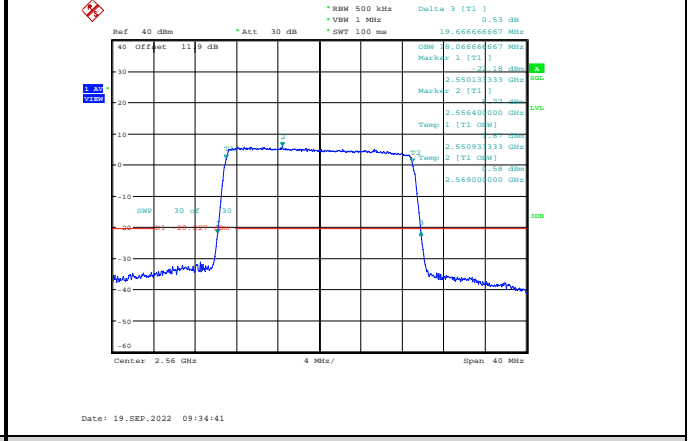

Band7-20MHz-16QAM-20850-100RB#0

Band7-20MHz-64QAM-20850-100RB#0

Band7-20MHz-16QAM-21100-100RB#0

Band7-20MHz-64QAM-21100-100RB#0

Band7-20MHz-16QAM-21350-100RB#0

Band7-20MHz-64QAM-21350-100RB#0

Band12-1.4MHz-QPSK-23017-6RB#0