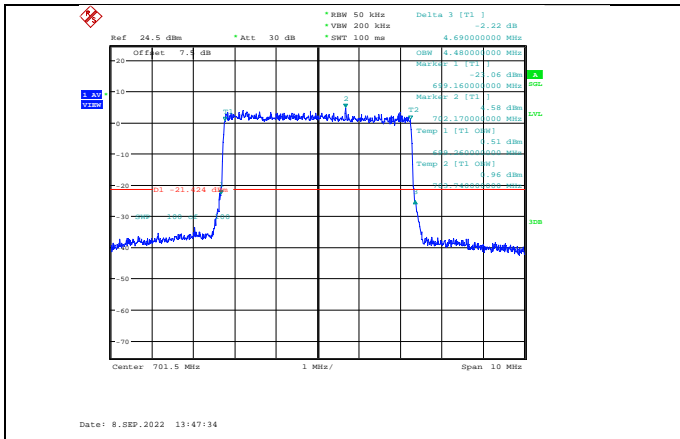

Band12-5MHz-64QAM-23035-25RB#0

Band12-10MHz-QPSK-23060-50RB#0

Band12-5MHz-64QAM-23095-25RB#0

Band12-10MHz-QPSK-23095-50RB#0

Band12-5MHz-64QAM-23155-25RB#0

Band12-10MHz-QPSK-23130-50RB#0