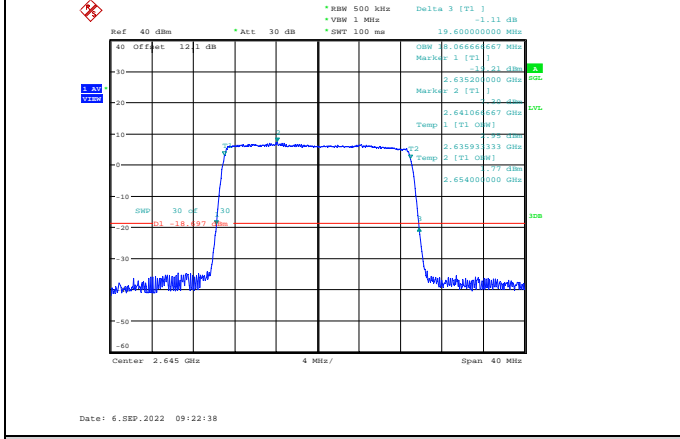

Band41-20MHz-16QAM-41140-100RB#0