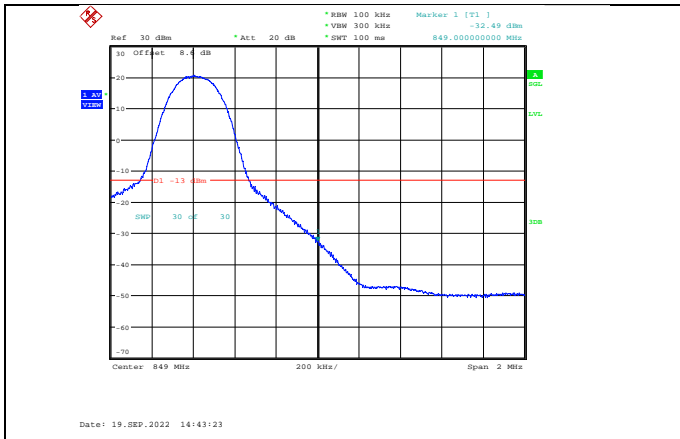

Band5-10MHz-QPSK-20600-50RB#0

Band5-10MHz-QPSK-20450-50RB#0

Band5-10MHz-QPSK-20600-1RB#49

Band5-10MHz-16QAM-20450-1RB#0

Band5-10MHz-16QAM-20600-50RB#0

Band5-10MHz-16QAM-20600-1RB#49

Band5-10MHz-64QAM-20450-50RB#0