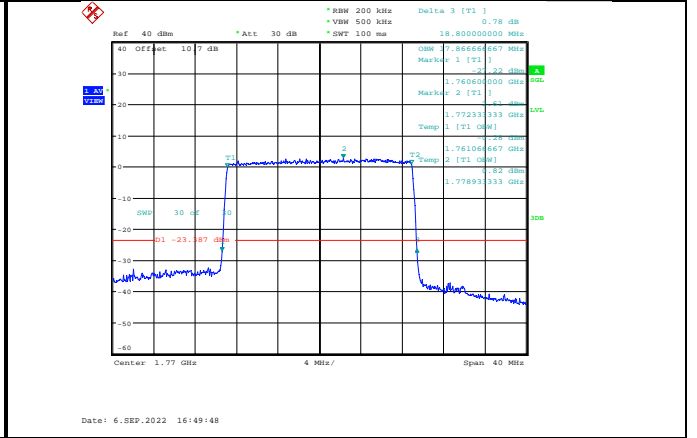

Band66-20MHz-16QAM-132572-100RB#0

Band66-20MHz-64QAM-132572-100RB#0

4. APPENDIX D: CONDUCTED BAND EDGE

Test Graphs:

GSM :

GSM1900-512-0

GPRS1900-810-0

GSM1900-810-0