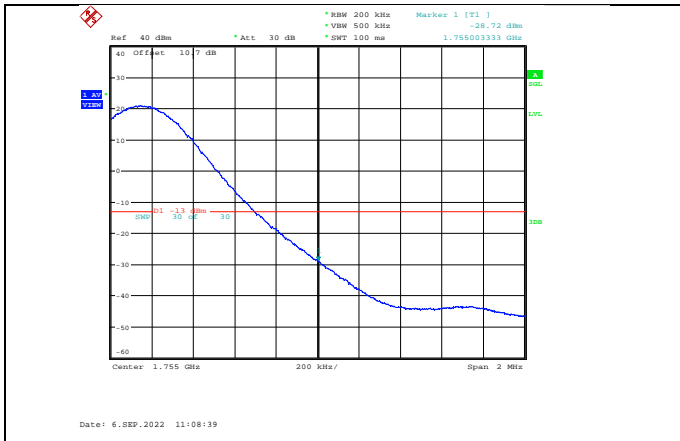

Band4-15MHz-16QAM-20325-1RB#74