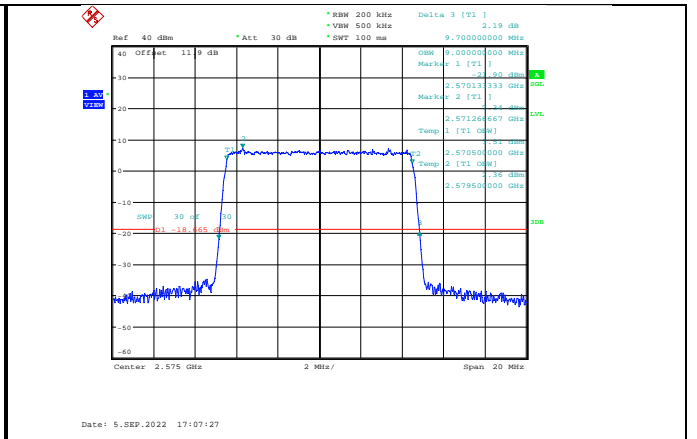

Band38-10MHz-QPSK-37800-50RB#0