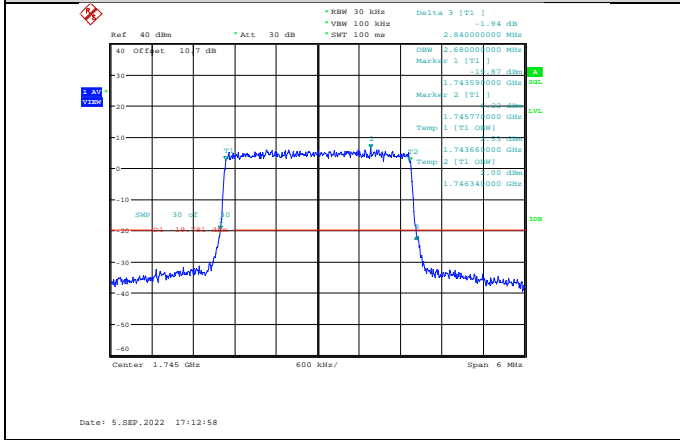

Band66-3MHz-16QAM-131987-15RB#0

Band66-3MHz-64QAM-131987-15RB#0