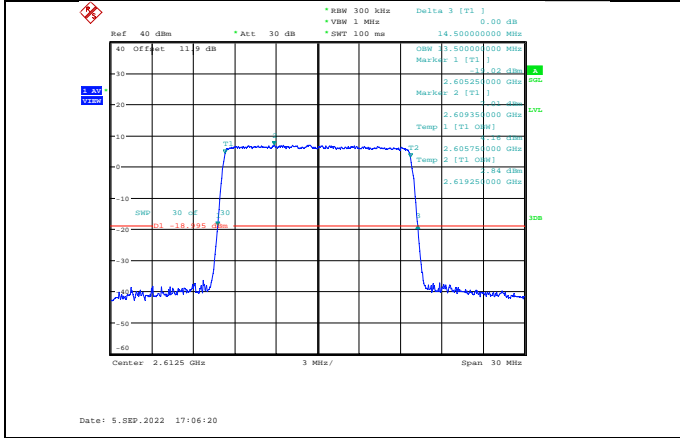

Band38-15MHz-QPSK-38175-75RB#0