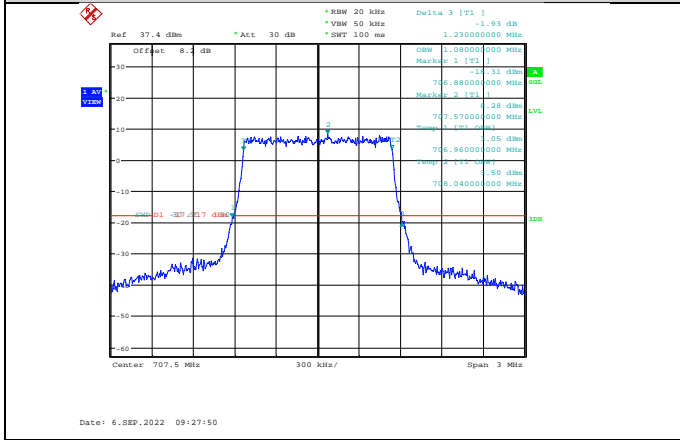

Band12-1.4MHz-QPSK-23017-6RB#0

Band12-1.4MHz-16QAM-23017-6RB#0