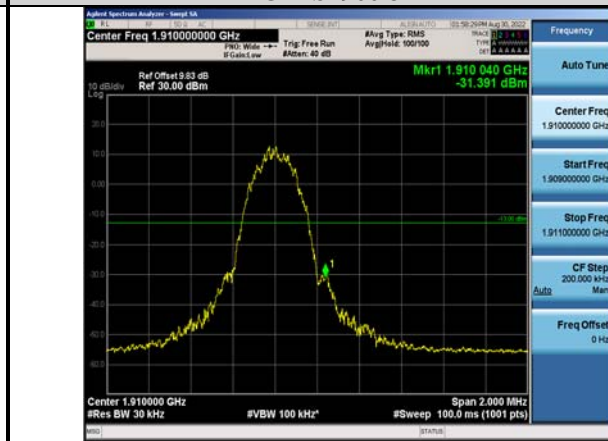

EGPRS1900-810-2