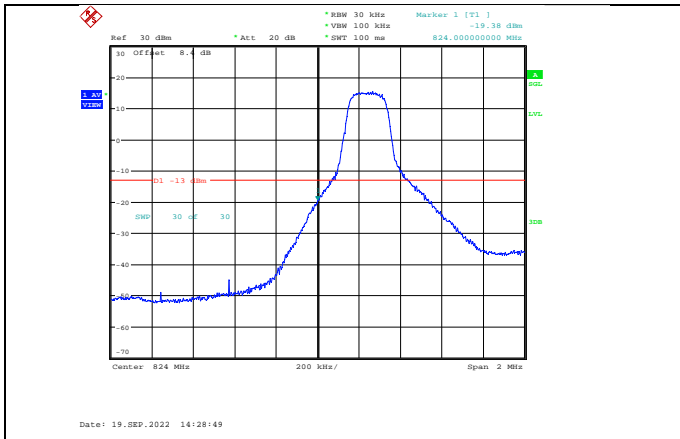

Band5-3MHz-QPSK-20415-1RB#0