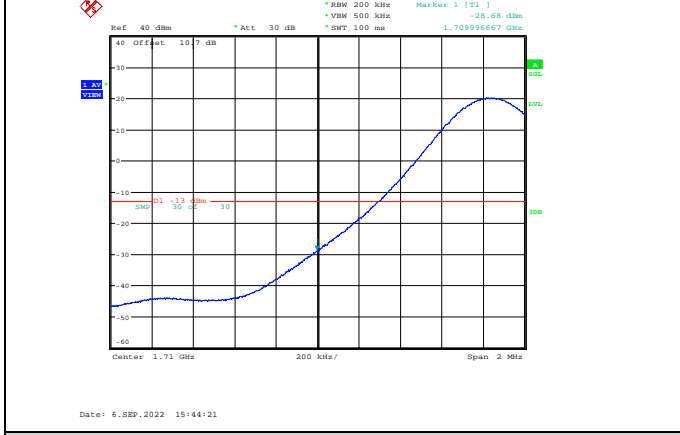

Band4-15MHz-QPSK-20325-1RB#74

Band4-15MHz-16QAM-20025-75RB#0

Band4-15MHz-16QAM-20325-1RB#74

Band4-15MHz-64QAM-20025-75RB#0

Band4-15MHz-16QAM-20325-75RB#0

Band4-15MHz-64QAM-20325-1RB#74

Band4-15MHz-64QAM-20025-1RB#0