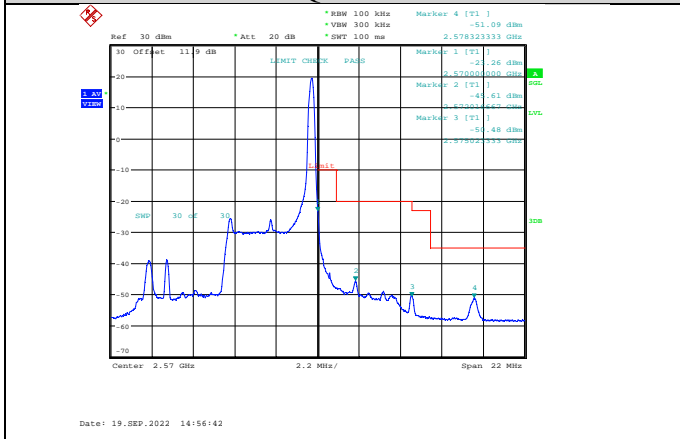

Band7-5MHz-QPSK-21425-1RB#24