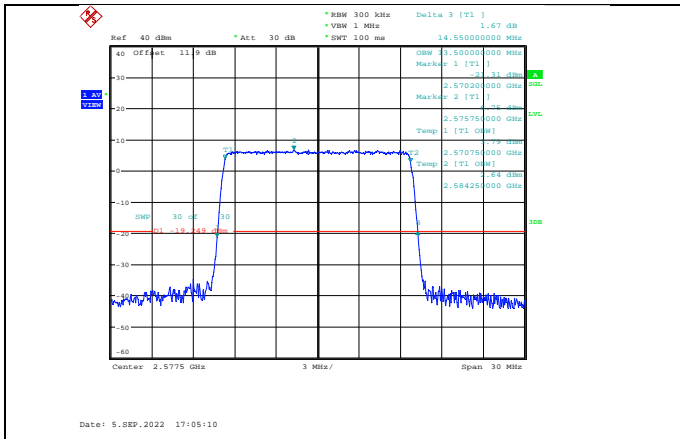

Band38-10MHz-16QAM-37800-50RB#0

Band38-10MHz-64QAM-37800-50RB#0

Band38-10MHz-16QAM-38000-50RB#0

Band38-10MHz-64QAM-38000-50RB#0

Band38-10MHz-16QAM-38200-50RB#0

Band38-10MHz-64QAM-38200-50RB#0

Band38-15MHz-QPSK-37825-75RB#0