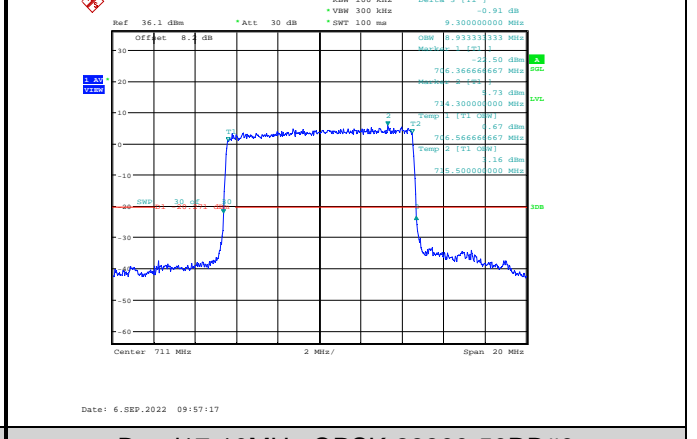

Band17-5MHz-64QAM-23790-25RB#0

Band17-10MHz-QPSK-23790-50RB#0

Band17-5MHz-64QAM-23825-25RB#0

Band17-10MHz-QPSK-23800-50RB#0