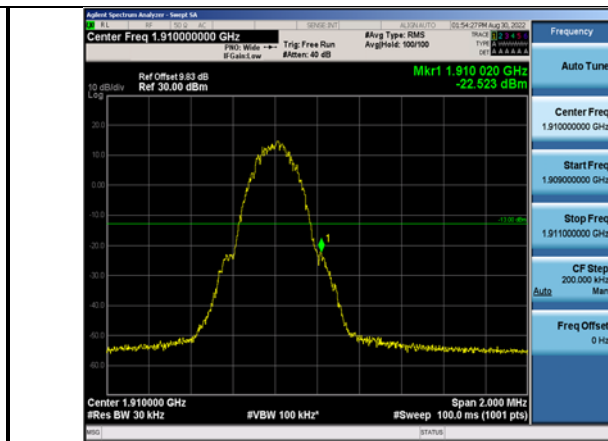

Band66-20MHz-16QAM-132572-100RB#0

Band66-20MHz-64QAM-132572-100RB#0

4. APPENDIX D: CONDUCTED BAND EDGE

Test Graphs:

GSM :

GSM1900-512-0

GPRS1900-810-0

GSM1900-810-0