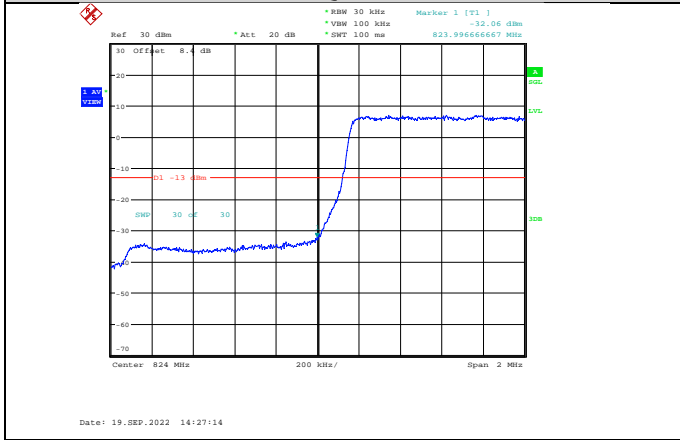

Band5-1.4MHz-QPSK-20407-6RB#0