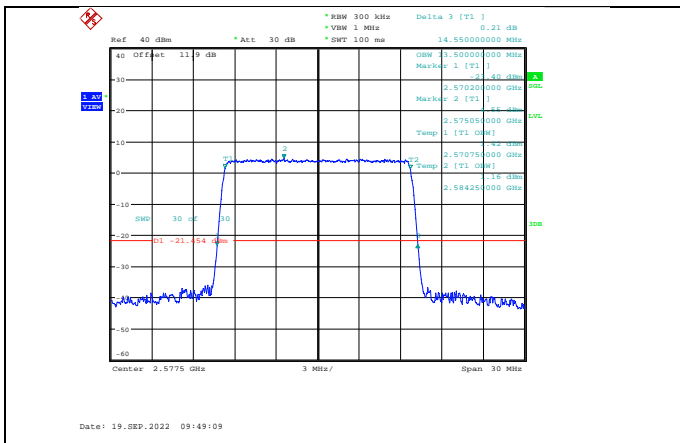

Band38-15MHz-16QAM-37825-75RB#0

Band38-15MHz-QPSK-38000-75RB#0

Band38-15MHz-16QAM-38000-75RB#0

Band38-15MHz-QPSK-38175-75RB#0

Band38-15MHz-16QAM-38175-75RB#0

Band38-15MHz-64QAM-37825-75RB#0

Band38-20MHz-QPSK-37850-100RB#0