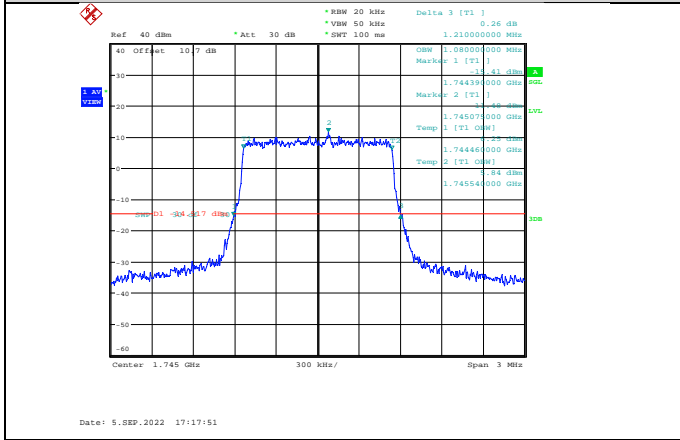

Band41-20MHz-16QAM-40640-100RB#0

Band41-20MHz-64QAM-40640-100RB#0

Band41-20MHz-16QAM-41140-100RB#0

Band41-20MHz-64QAM-41140-100RB#0

Band66-1.4MHz-QPSK-131979-6RB#0

Band66-1.4MHz-16QAM-131979-6RB#0

Band66-1.4MHz-QPSK-132322-6RB#0