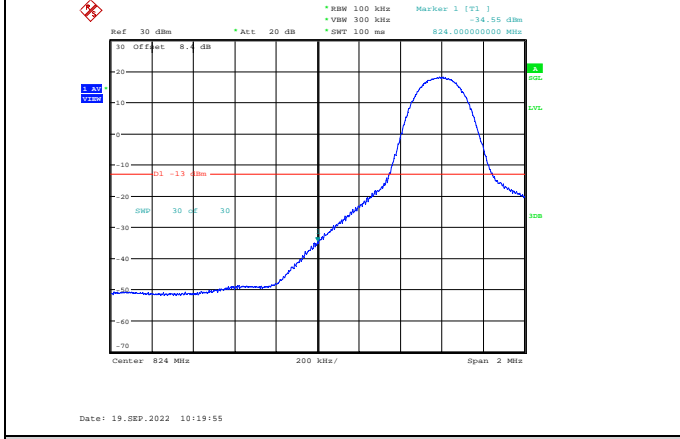

Band5-10MHz-16QAM-20600-50RB#0

Band5-10MHz-64QAM-20450-1RB#0