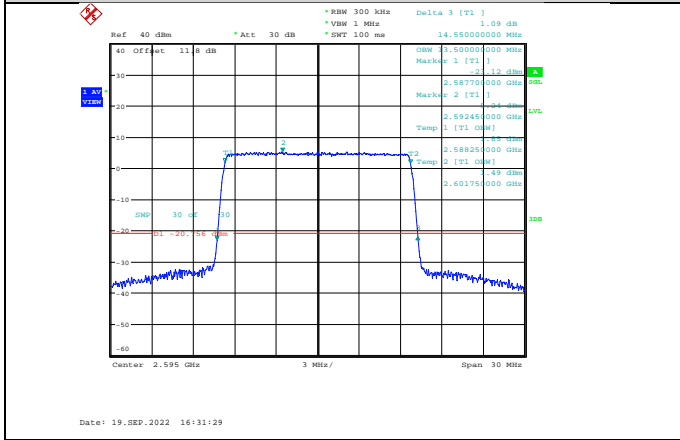

Band41-15MHz-64QAM-40640-75RB#0