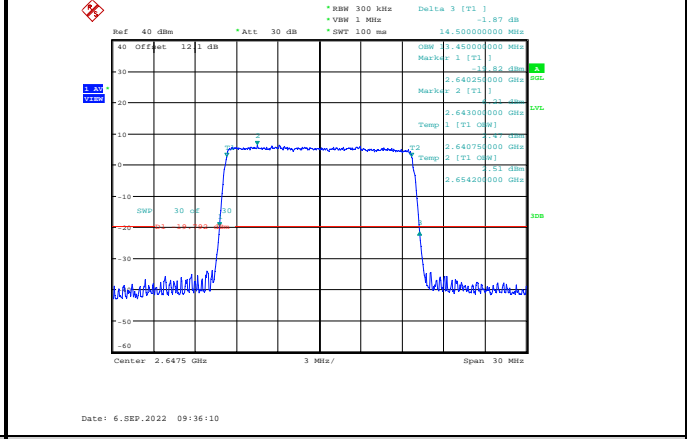

Band41-15MHz-QPSK-40640-75RB#0

Band41-15MHz-16QAM-40640-75RB#0

Band41-15MHz-QPSK-41165-75RB#0

Band41-15MHz-16QAM-41165-75RB#0