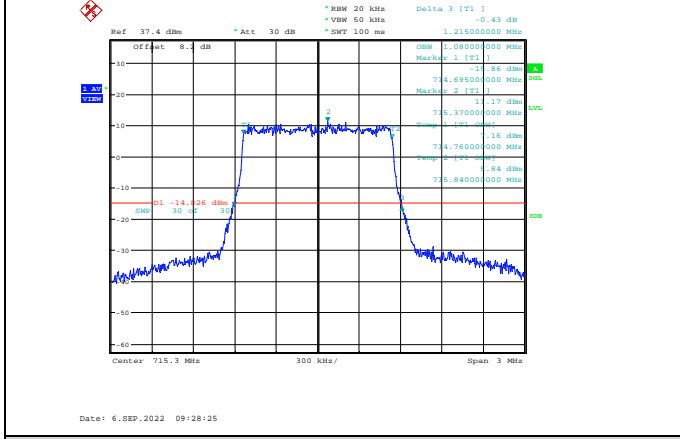

Band12-1.4MHz-QPSK-23095-6RB#0

Band12-1.4MHz-16QAM-23095-6RB#0

Band12-1.4MHz-QPSK-23173-6RB#0

Band12-1.4MHz-16QAM-23173-6RB#0