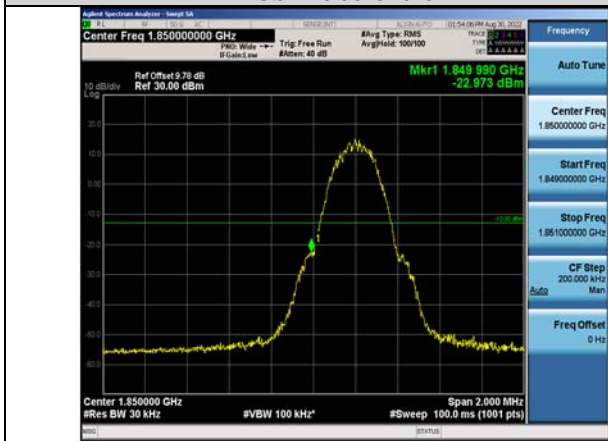

GPRS1900-512-0