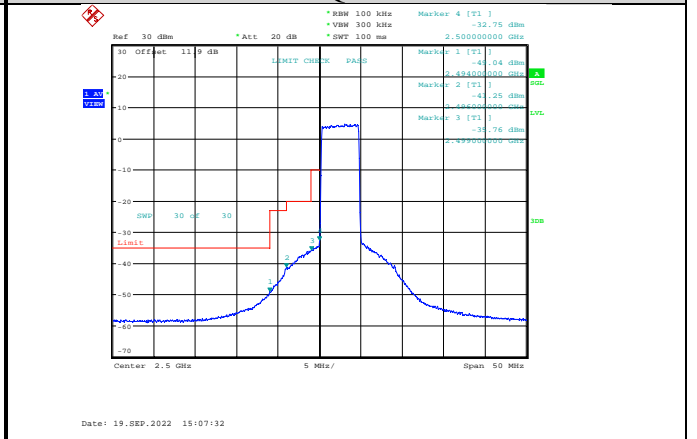

Band7-5MHz-16QAM-20775-25RB#0