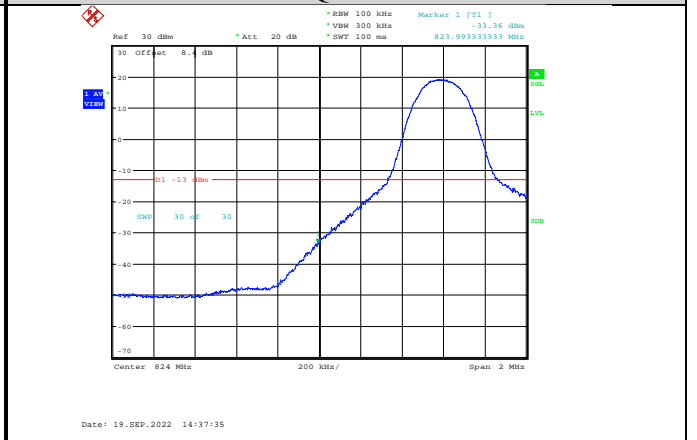

Band5-10MHz-16QAM-20450-1RB#0