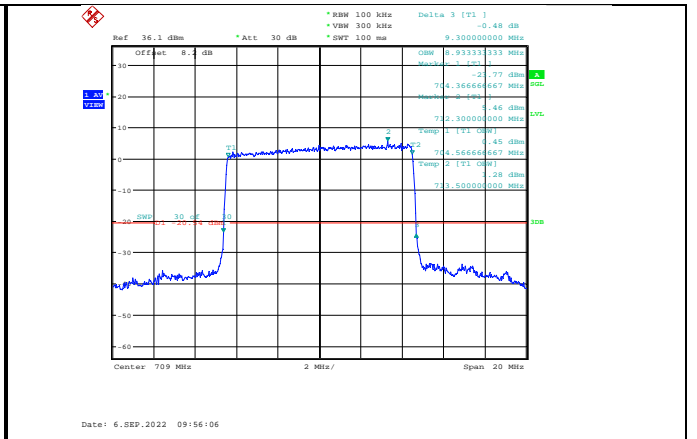

Band17-5MHz-64QAM-23755-25RB#0

Band17-10MHz-QPSK-23780-50RB#0

Band17-5MHz-64QAM-23790-25RB#0

Band17-10MHz-QPSK-23790-50RB#0

Band17-5MHz-64QAM-23825-25RB#0

Band17-10MHz-QPSK-23800-50RB#0