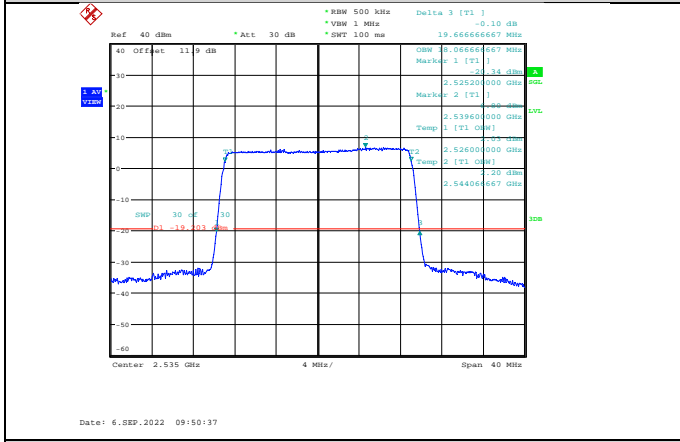

Band7-20MHz-16QAM-20850-100RB#0

Band7-20MHz-64QAM-20850-100RB#0

Band7-20MHz-16QAM-21100-100RB#0

Band7-20MHz-64QAM-21100-100RB#0

Band7-20MHz-16QAM-21350-100RB#0

Band7-20MHz-64QAM-21350-100RB#0

Band12-1.4MHz-QPSK-23017-6RB#0