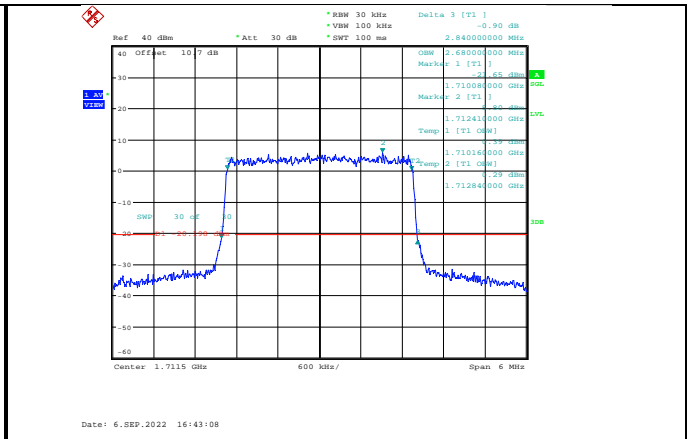

Band66-3MHz-16QAM-131987-15RB#0

Band66-3MHz-64QAM-131987-15RB#0

Band66-3MHz-16QAM-132322-15RB#0

Band66-3MHz-64QAM-132322-15RB#0

Band66-3MHz-16QAM-132657-15RB#0

Band66-3MHz-64QAM-132657-15RB#0