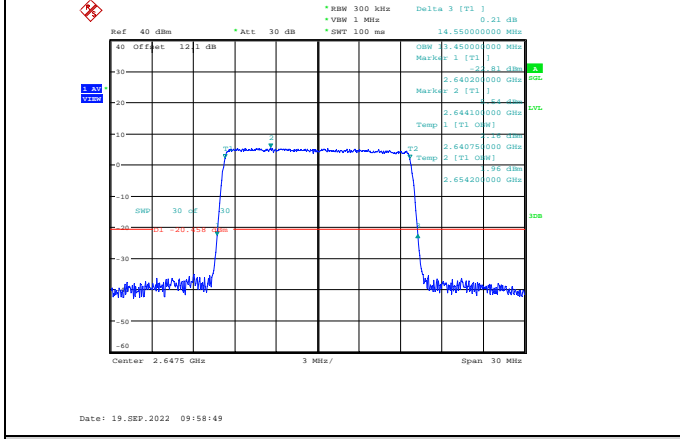

Band41-15MHz-64QAM-41165-75RB#0