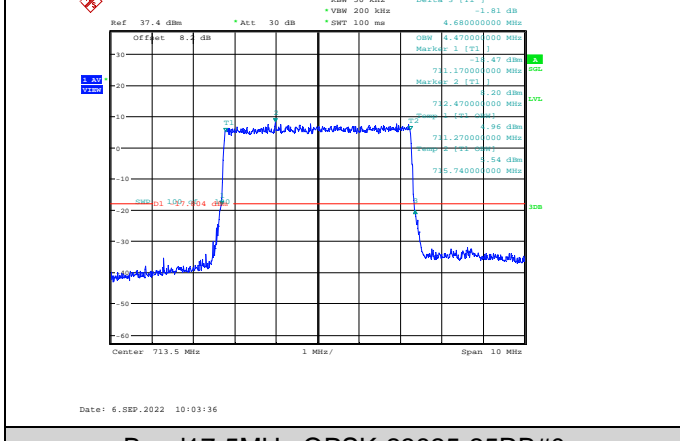

Band17-5MHz-QPSK-23790-25RB#0 **Band17-5MHz-16QAM-23790-25RB#0**

Band17-5MHz-QPSK-23825-25RB#0 **Band17-5MHz-16QAM-23825-25RB#0**