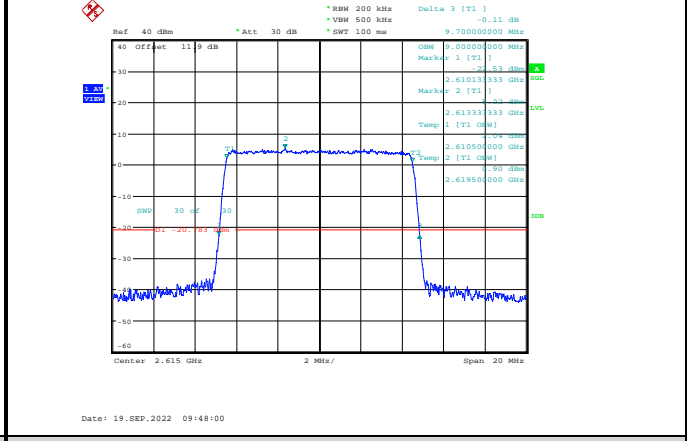

Band38-10MHz-64QAM-38200-50RB#0