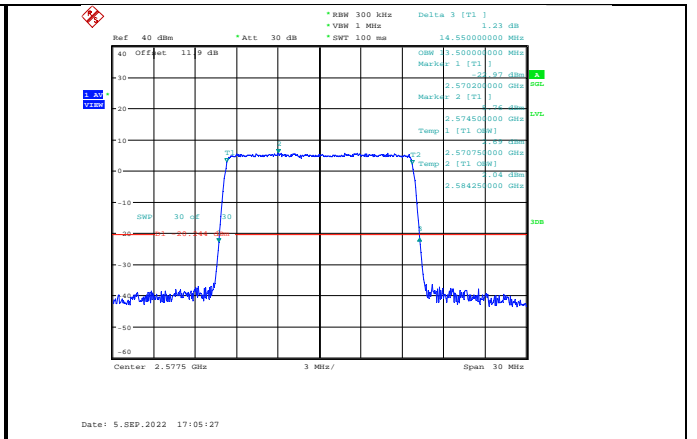

Band38-10MHz-16QAM-37800-50RB#0

Band38-10MHz-64QAM-37800-50RB#0

Band38-10MHz-16QAM-38000-50RB#0

Band38-10MHz-64QAM-38000-50RB#0

Band38-10MHz-16QAM-38200-50RB#0

Band38-10MHz-64QAM-38200-50RB#0

Band38-15MHz-QPSK-37825-75RB#0