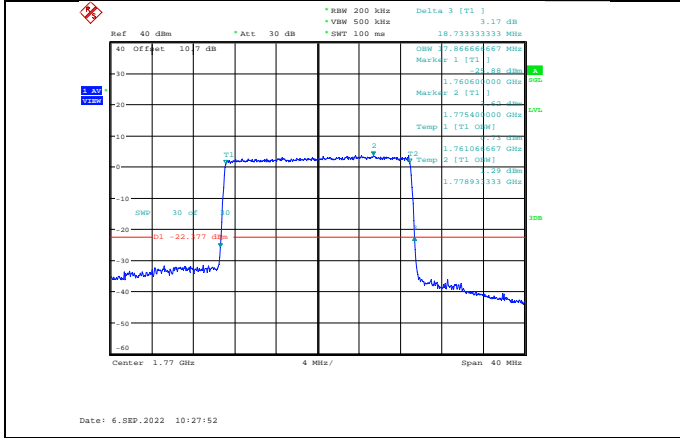

Band66-20MHz-16QAM-132572-100RB#0

Band66-20MHz-64QAM-132572-100RB#0

4. APPENDIX D: CONDUCTED BAND EDGE

Test Graphs:

GSM :

GSM1900-512-0

GPRS1900-810-0

GSM1900-810-0