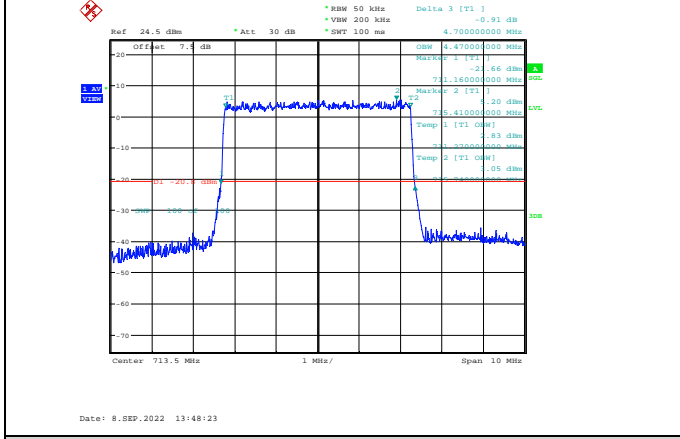

Band12-5MHz-16QAM-23095-25RB#0

Band12-5MHz-QPSK-23155-25RB#0

Band12-5MHz-16QAM-23155-25RB#0

Band12-5MHz-64QAM-23035-25RB#0

Band12-10MHz-QPSK-23060-50RB#0

Band12-5MHz-64QAM-23095-25RB#0

Band12-10MHz-QPSK-23095-50RB#0