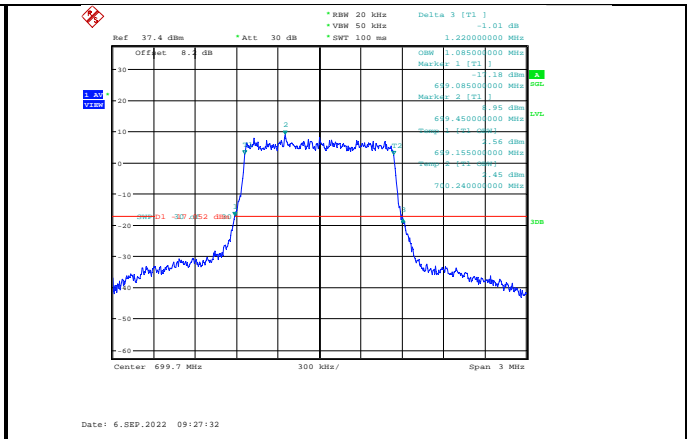

Band7-20MHz-16QAM-20850-100RB#0

Band7-20MHz-64QAM-20850-100RB#0

Band7-20MHz-16QAM-21100-100RB#0

Band7-20MHz-64QAM-21100-100RB#0

Band7-20MHz-16QAM-21350-100RB#0

Band7-20MHz-64QAM-21350-100RB#0

Band12-1.4MHz-QPSK-23017-6RB#0