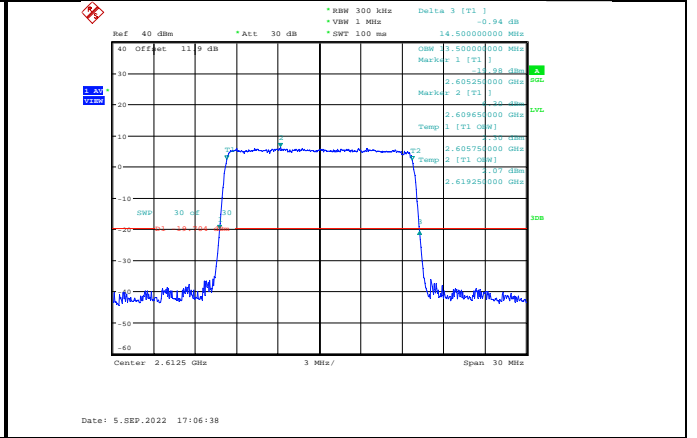

Band38-15MHz-16QAM-38175-75RB#0