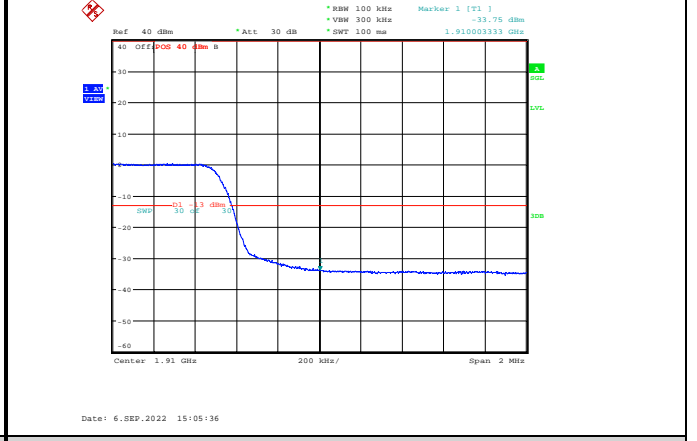

Band2-10MHz-64QAM-19150-1RB#49

Band2-10MHz-64QAM-19150-50RB#0