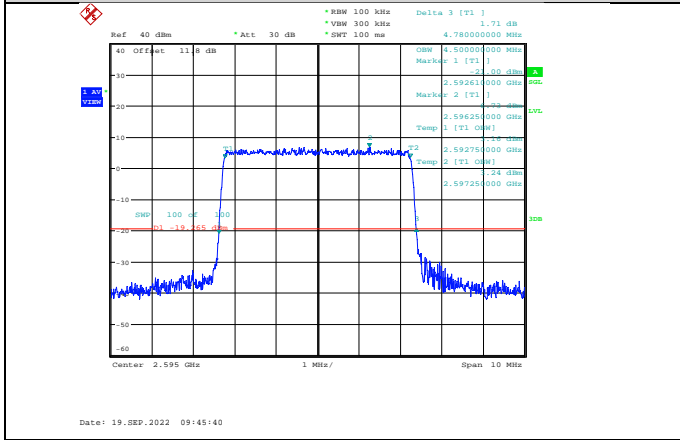

Band38-5MHz-64QAM-38000-25RB#0