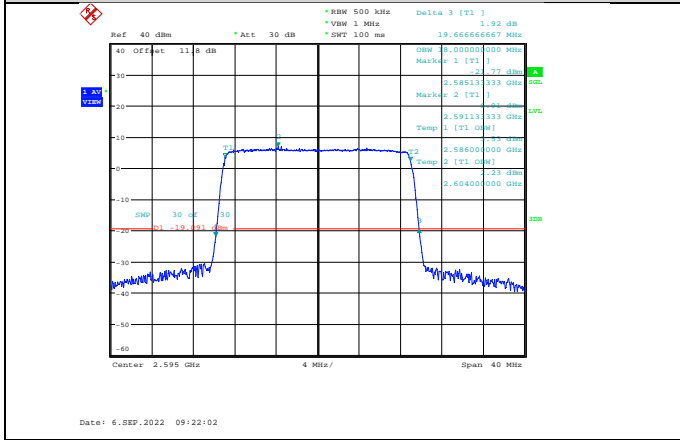

Band41-20MHz-QPSK-40140-100RB#0

Band41-15MHz-64QAM-40640-75RB#0

Band41-20MHz-QPSK-40640-100RB#0

Band41-15MHz-64QAM-41165-75RB#0

Band41-20MHz-QPSK-41140-100RB#0

Band41-20MHz-16QAM-40140-100RB#0

Band41-20MHz-64QAM-40140-100RB#0