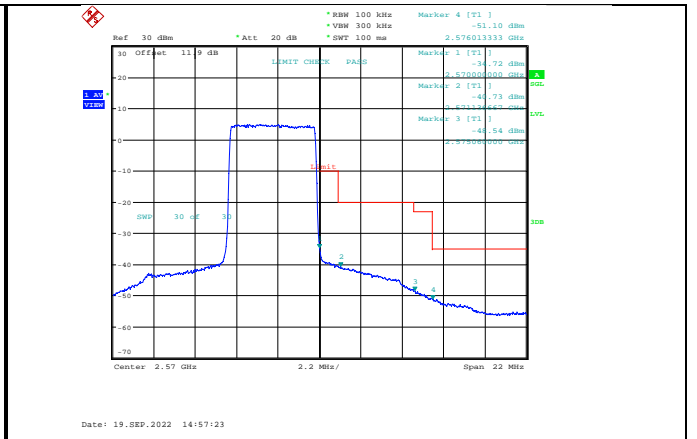

Band5-10MHz-16QAM-20600-50RB#0

Band5-10MHz-64QAM-20600-1RB#49

Band5-10MHz-16QAM-20600-50RB#0

Band5-10MHz-64QAM-20450-1RB#0

Band5-10MHz-64QAM-20450-1RB#0

Band5-10MHz-64QAM-20600-50RB#0

Band7-5MHz-QPSK-20775-1RB#0