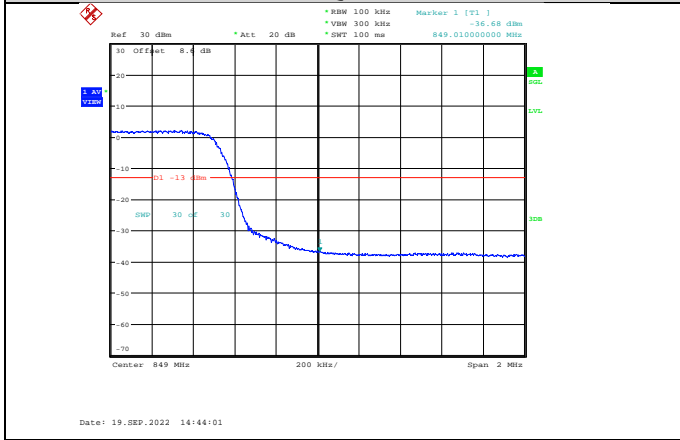

Band5-10MHz-QPSK-20600-50RB#0

Band5-10MHz-QPSK-20450-50RB#0

Band5-10MHz-QPSK-20600-1RB#49

Band5-10MHz-16QAM-20450-1RB#0

Band5-10MHz-16QAM-20600-50RB#0

Band5-10MHz-16QAM-20600-1RB#49

Band5-10MHz-64QAM-20450-50RB#0