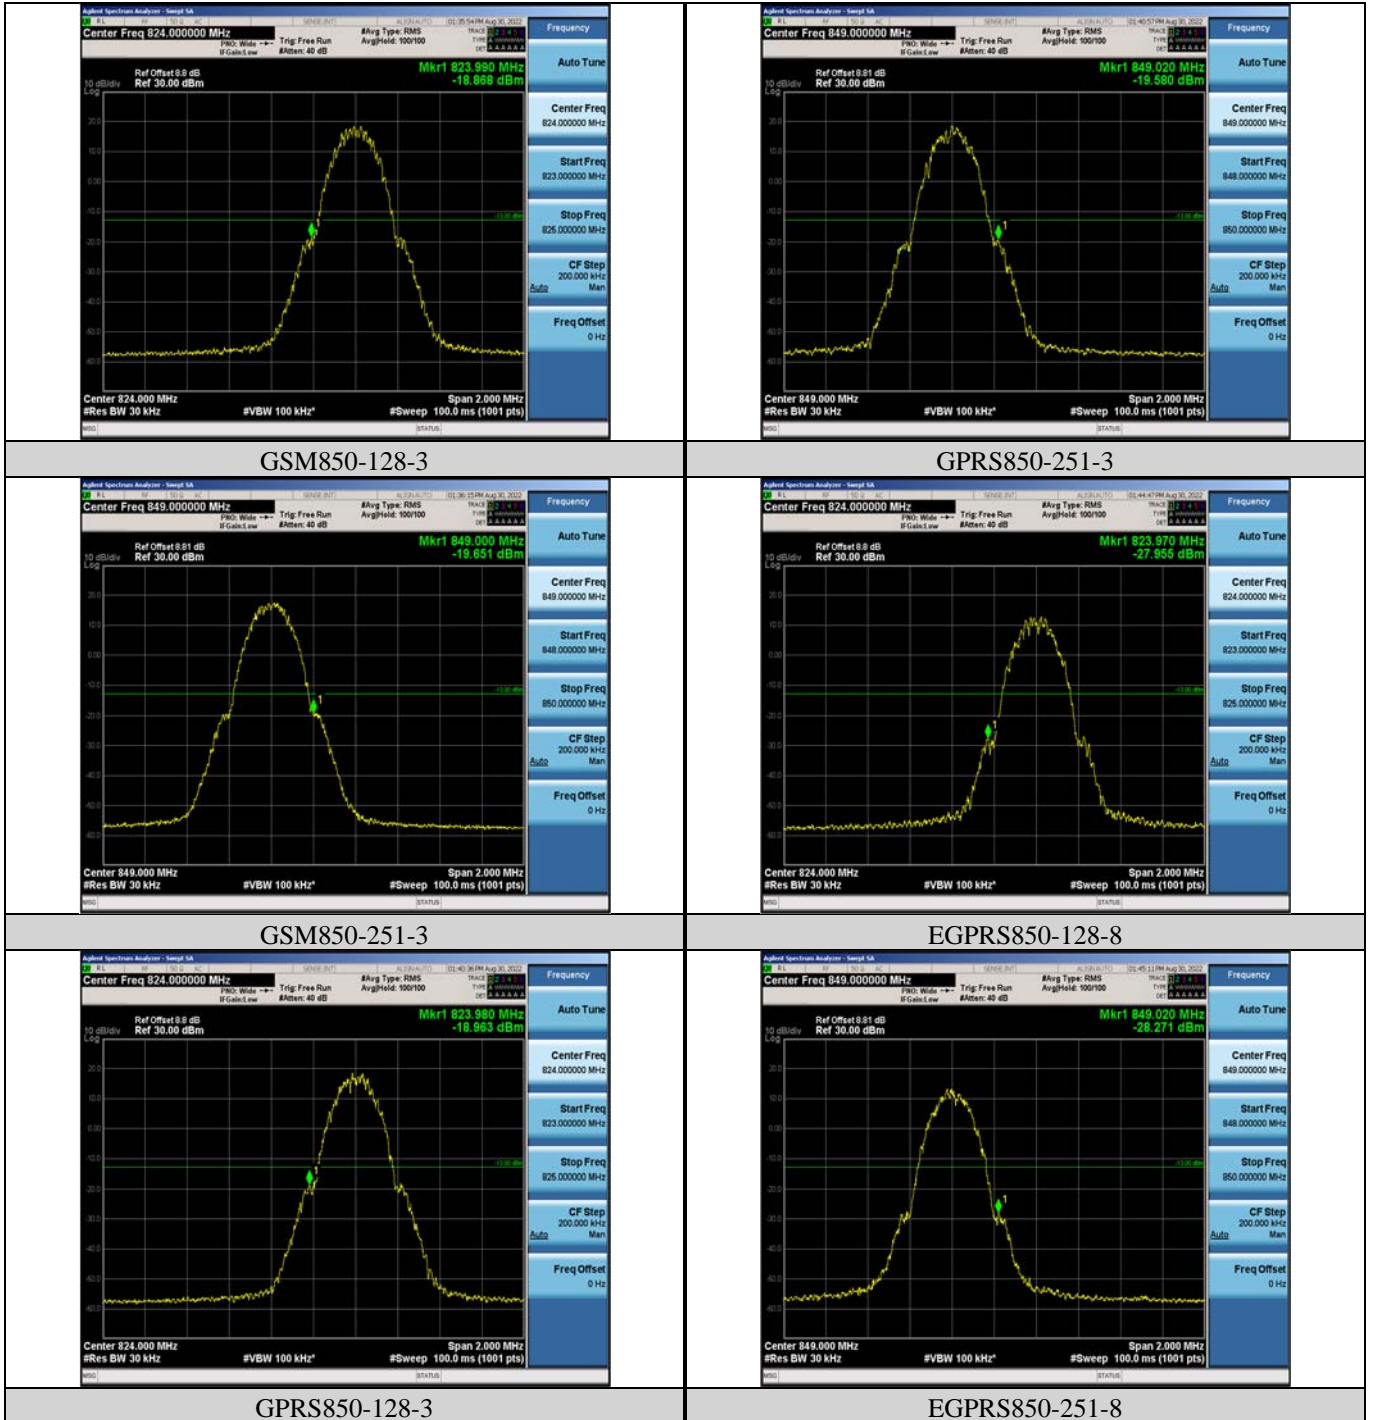

4. APPENDIX D: CONDUCTED BAND EDGE

Test Graphs:

GSM :