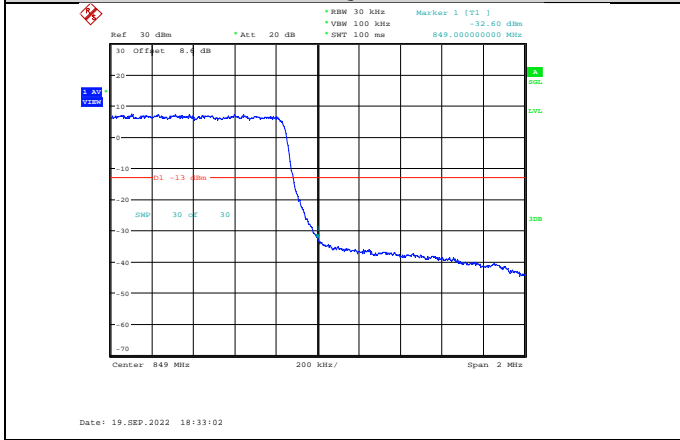

Band5-1.4MHz-QPSK-20643-6RB#0

Band5-1.4MHz-QPSK-20407-6RB#0

Band5-1.4MHz-16QAM-20407-1RB#0

Band5-1.4MHz-QPSK-20643-1RB#5

Band5-1.4MHz-16QAM-20407-6RB#0

Band5-1.4MHz-16QAM-20643-1RB#5

Band5-1.4MHz-64QAM-20407-6RB#0