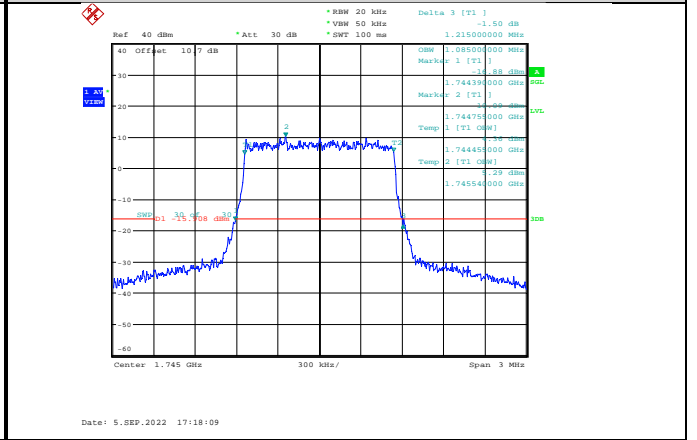

Band41-20MHz-16QAM-40640-100RB#0

Band41-20MHz-64QAM-40640-100RB#0

Band41-20MHz-16QAM-41140-100RB#0

Band41-20MHz-64QAM-41140-100RB#0

Band66-1.4MHz-QPSK-131979-6RB#0

Band66-1.4MHz-16QAM-131979-6RB#0

Band66-1.4MHz-QPSK-132322-6RB#0