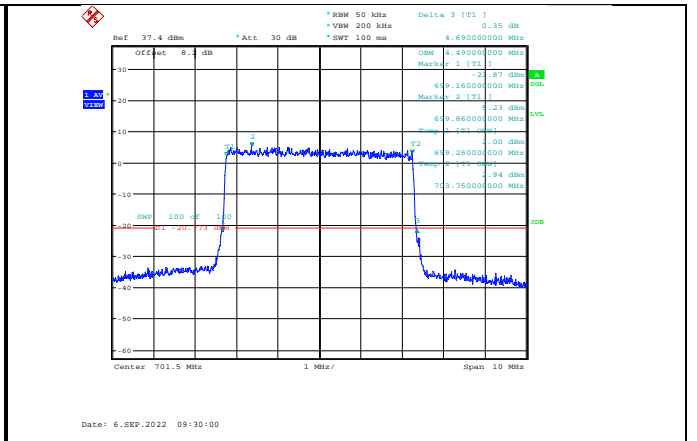

Band12-1.4MHz-64QAM-23095-6RB#0

Band12-3MHz-QPSK-23095-15RB#0

Band12-1.4MHz-64QAM-23173-6RB#0

Band12-3MHz-QPSK-23165-15RB#0

Band12-5MHz-QPSK-23035-25RB#0

Band12-5MHz-16QAM-23035-25RB#0

Band12-5MHz-QPSK-23095-25RB#0