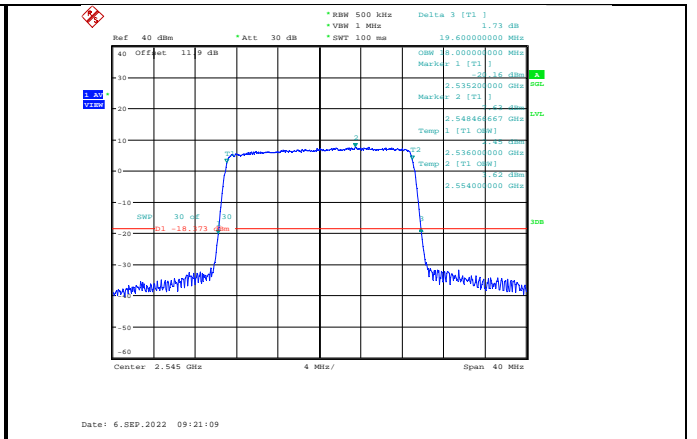

Band41-15MHz-QPSK-40115-75RB#0

Band41-15MHz-16QAM-40115-75RB#0

Band41-15MHz-QPSK-40640-75RB#0

Band41-15MHz-16QAM-40640-75RB#0

Band41-15MHz-QPSK-41165-75RB#0

Band41-15MHz-16QAM-41165-75RB#0

Band41-15MHz-64QAM-40115-75RB#0