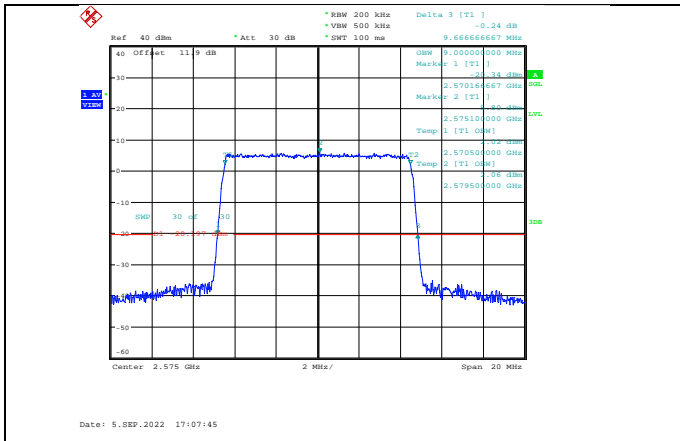

Band38-5MHz-16QAM-38225-25RB#0

Band38-5MHz-64QAM-37775-25RB#0

Band38-10MHz-QPSK-37800-50RB#0

Band38-5MHz-64QAM-38000-25RB#0

Band38-10MHz-QPSK-38000-50RB#0

Band38-5MHz-64QAM-38225-25RB#0

Band38-10MHz-QPSK-38200-50RB#0