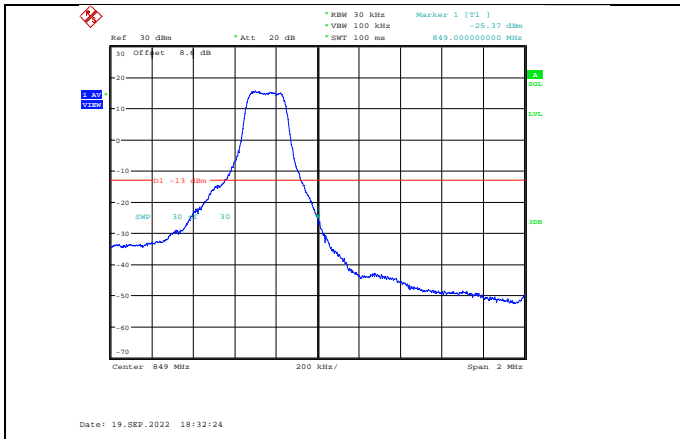

Band5-1.4MHz-QPSK-20643-6RB#0

Band5-1.4MHz-QPSK-20407-6RB#0

Band5-1.4MHz-16QAM-20407-1RB#0

Band5-1.4MHz-QPSK-20643-1RB#5

Band5-1.4MHz-16QAM-20407-6RB#0

Band5-1.4MHz-16QAM-20643-1RB#5

Band5-1.4MHz-64QAM-20407-6RB#0