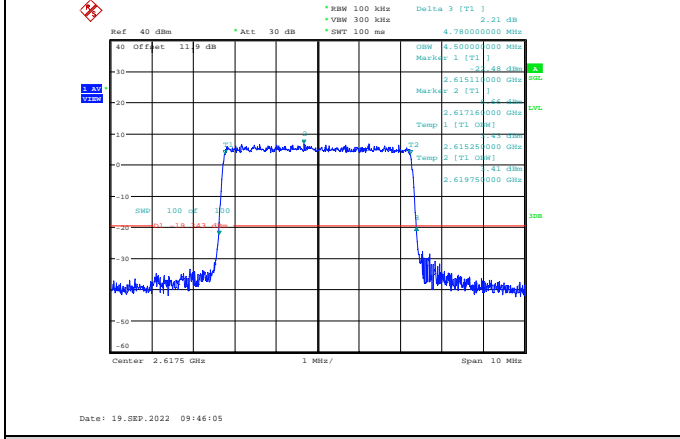

Band38-5MHz-16QAM-38225-25RB#0

Band38-5MHz-64QAM-37775-25RB#0

Band38-10MHz-QPSK-37800-50RB#0

Band38-5MHz-64QAM-38000-25RB#0

Band38-10MHz-QPSK-38000-50RB#0

Band38-5MHz-64QAM-38225-25RB#0

Band38-10MHz-QPSK-38200-50RB#0