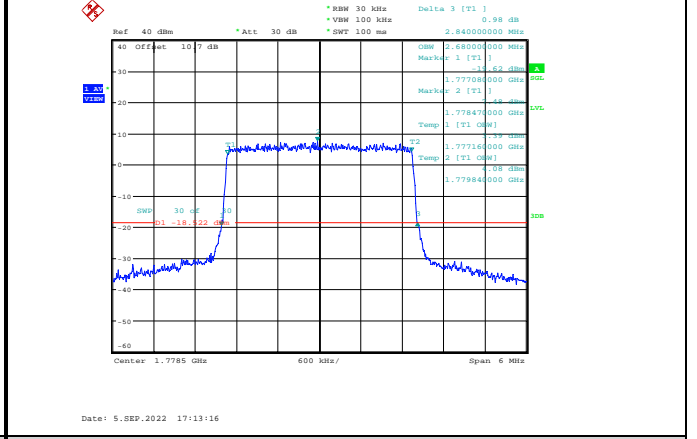

Band66-1.4MHz-16QAM-132322-6RB#0

Band66-1.4MHz-QPSK-132665-6RB#0

Band66-1.4MHz-16QAM-132665-6RB#0

Band66-1.4MHz-64QAM-131979-6RB#0

Band66-3MHz-QPSK-131987-15RB#0

Band66-1.4MHz-64QAM-132322-6RB#0

Band66-3MHz-QPSK-132322-15RB#0