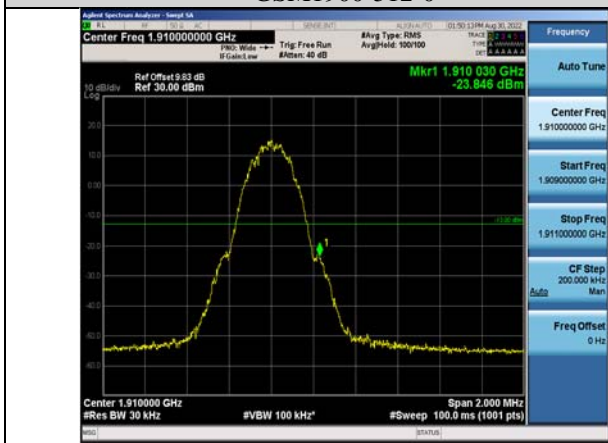

Band66-20MHz-16QAM-132572-100RB#0

Band66-20MHz-64QAM-132572-100RB#0

4. APPENDIX D: CONDUCTED BAND EDGE

Test Graphs:

GSM :

GSM1900-512-0

GPRS1900-810-0

GSM1900-810-0