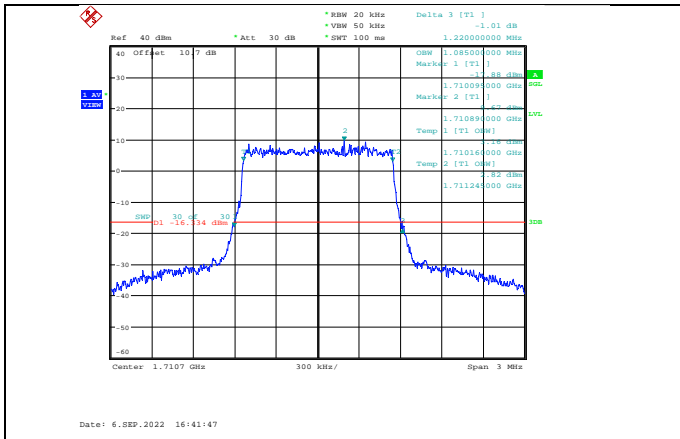

Band66-1.4MHz-64QAM-131979-6RB#0