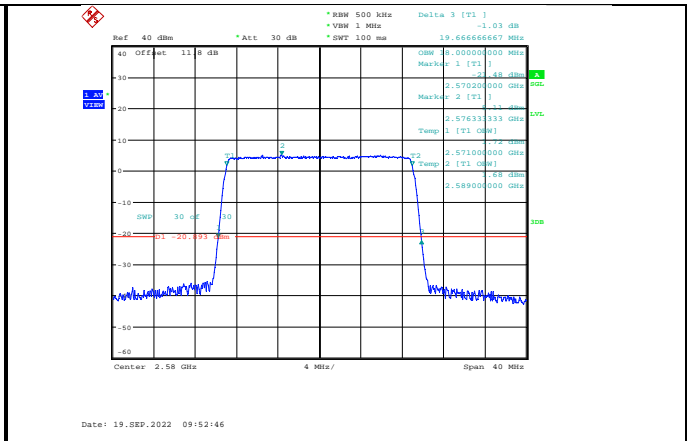

Band38-20MHz-64QAM-37850-100RB#0