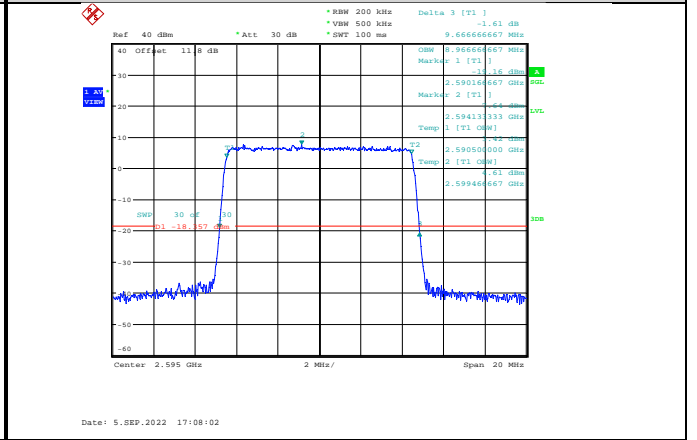

Band38-10MHz-QPSK-38000-50RB#0