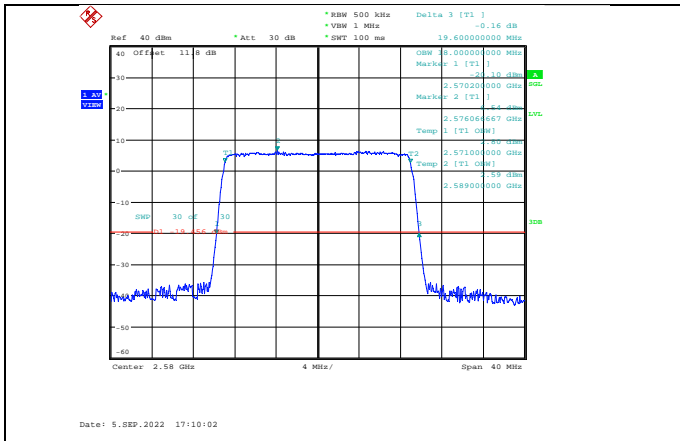

Band38-20MHz-16QAM-37850-100RB#0