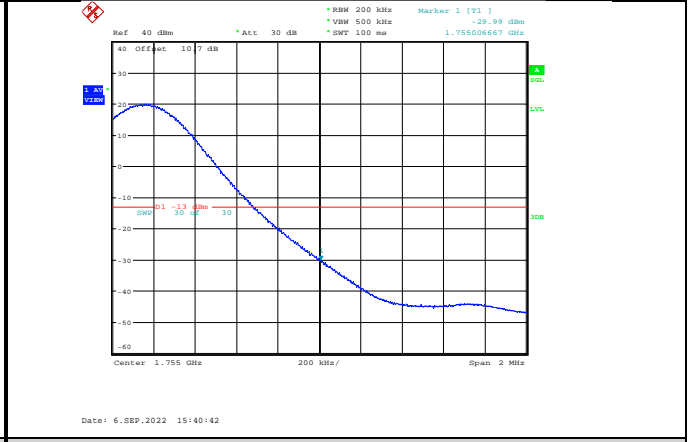

Band4-15MHz-64QAM-20325-1RB#74