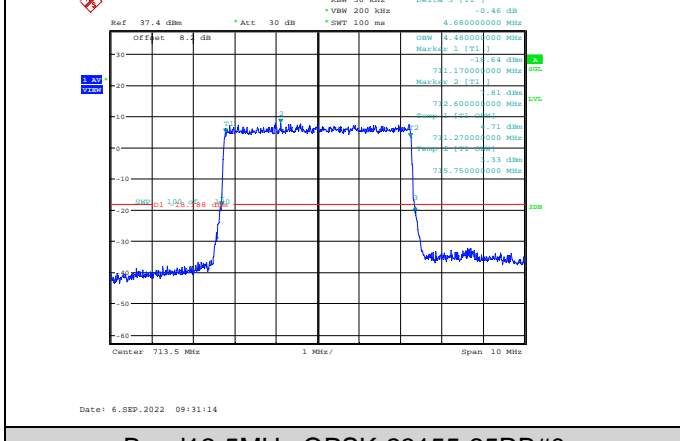

Band12-5MHz-QPSK-23095-25RB#0

Band12-5MHz-16QAM-23095-25RB#0

Band12-5MHz-QPSK-23155-25RB#0

Band12-5MHz-16QAM-23155-25RB#0