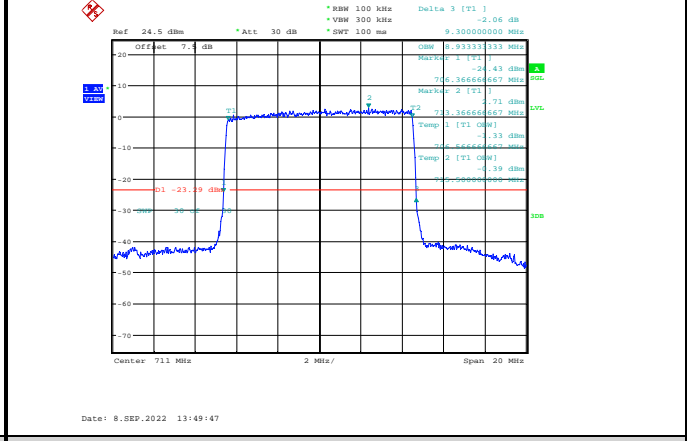

Band12-5MHz-64QAM-23155-25RB#0

Band12-10MHz-QPSK-23130-50RB#0

Band12-10MHz-16QAM-23060-50RB#0

Band12-10MHz-64QAM-23060-50RB#0

Band12-10MHz-16QAM-23095-50RB#0

Band12-10MHz-64QAM-23095-50RB#0

Band12-10MHz-16QAM-23130-50RB#0