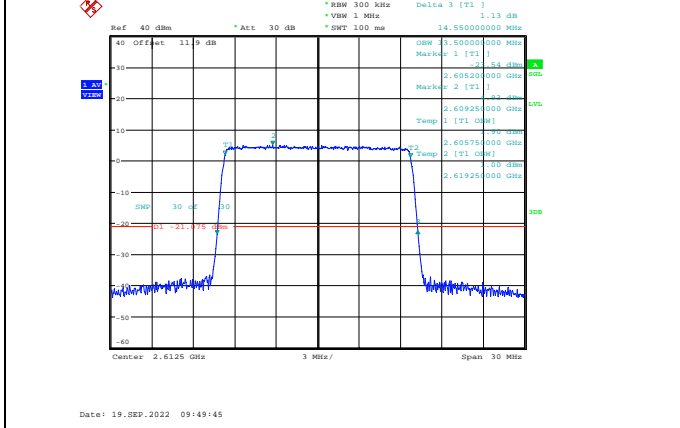

Band38-15MHz-64QAM-38175-75RB#0