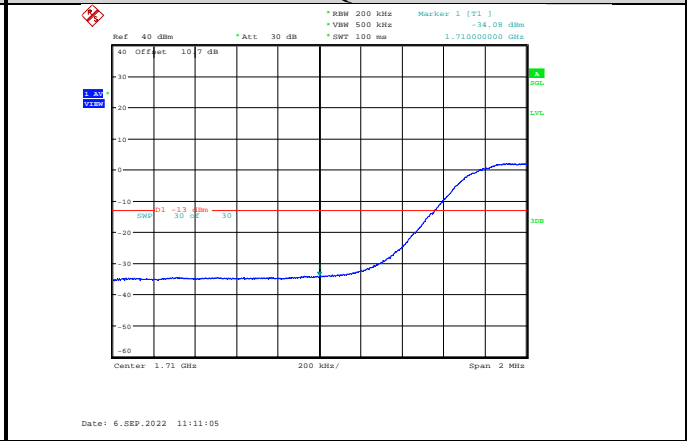

Band4-10MHz-64QAM-20350-1RB#49

Band4-10MHz-64QAM-20000-1RB#0

Band4-10MHz-64QAM-20350-50RB#0

Band4-15MHz-QPSK-20025-1RB#0

Band4-15MHz-QPSK-20325-75RB#0

Band4-15MHz-QPSK-20025-75RB#0

Band4-15MHz-16QAM-20025-1RB#0