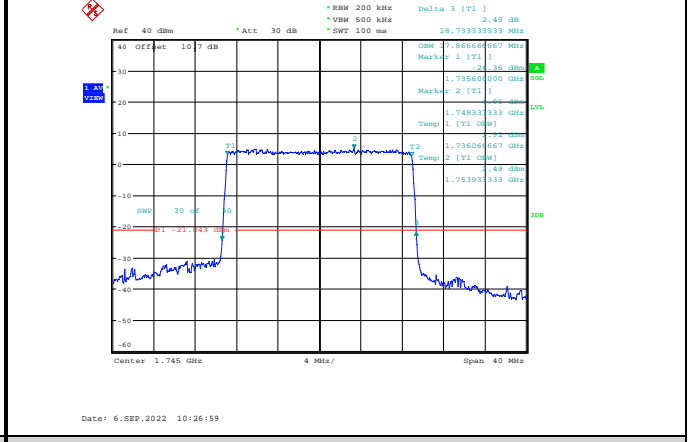

Band66-15MHz-QPSK-132322-75RB#0

Band66-15MHz-16QAM-132322-75RB#0

Band66-15MHz-QPSK-132597-75RB#0

Band66-15MHz-16QAM-132597-75RB#0

Band66-15MHz-64QAM-132047-75RB#0

Band66-20MHz-QPSK-132072-100RB#0

Band66-15MHz-64QAM-132322-75RB#0