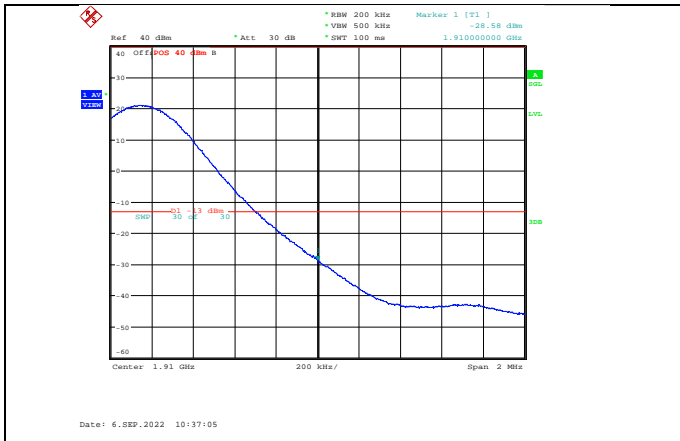

Band2-15MHz-16QAM-19125-1RB#74