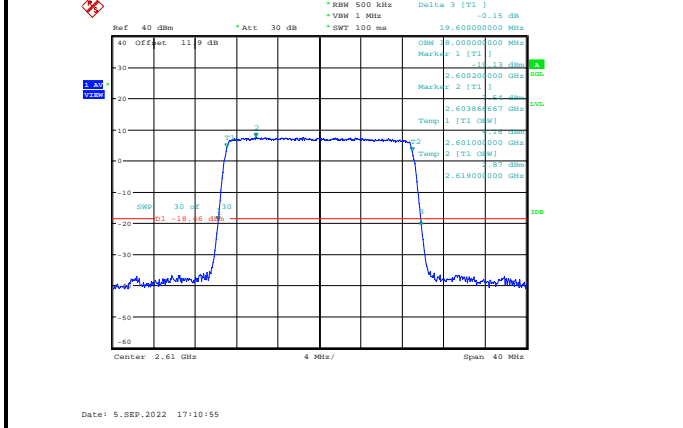

Band38-20MHz-QPSK-38150-100RB#0