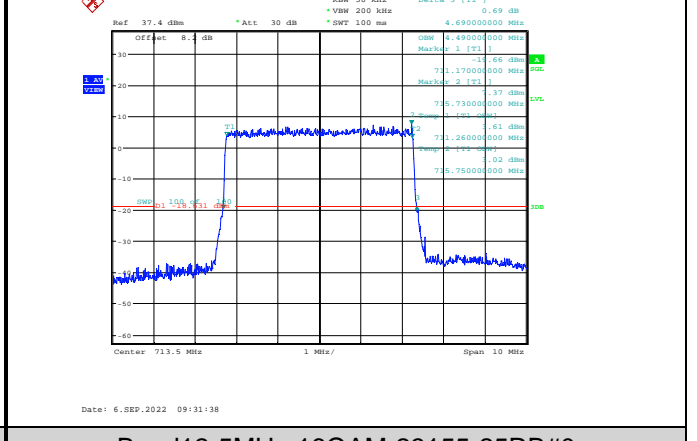

Band12-5MHz-QPSK-23095-25RB#0

Band12-5MHz-16QAM-23095-25RB#0

Band12-5MHz-QPSK-23155-25RB#0

Band12-5MHz-16QAM-23155-25RB#0