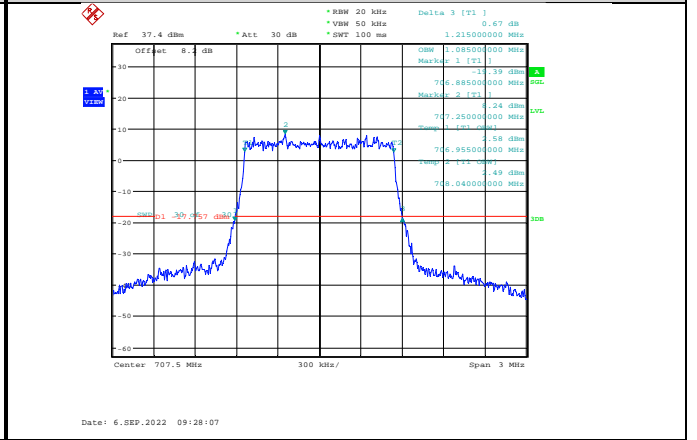

Band12-1.4MHz-QPSK-23017-6RB#0

Band12-1.4MHz-16QAM-23017-6RB#0