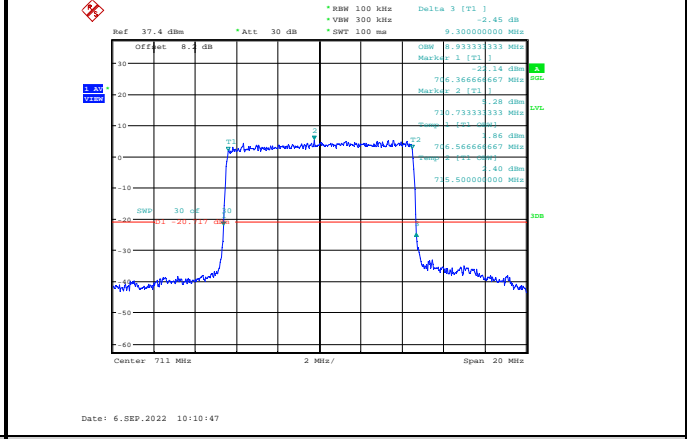

Band12-5MHz-16QAM-23095-25RB#0

Band12-5MHz-QPSK-23155-25RB#0

Band12-5MHz-16QAM-23155-25RB#0

Band12-5MHz-64QAM-23035-25RB#0

Band12-10MHz-QPSK-23060-50RB#0

Band12-5MHz-64QAM-23095-25RB#0

Band12-10MHz-QPSK-23095-50RB#0