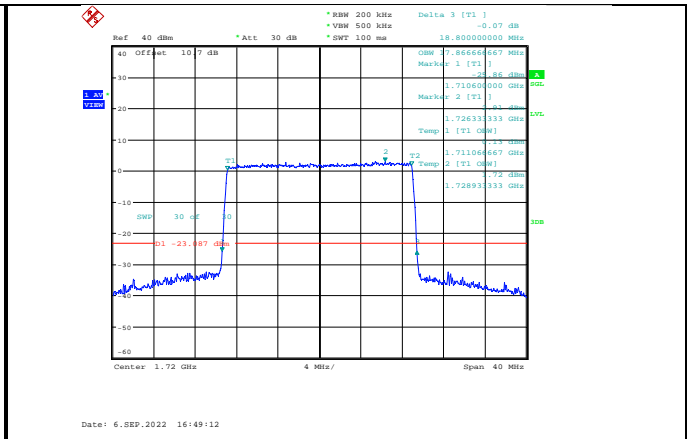

Band66-20MHz-64QAM-132072-100RB#0