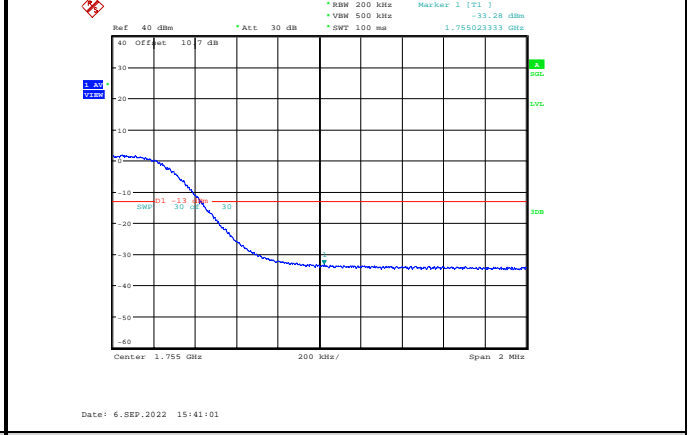

Band4-15MHz-QPSK-20325-1RB#74

Band4-15MHz-16QAM-20025-75RB#0

Band4-15MHz-16QAM-20325-1RB#74

Band4-15MHz-64QAM-20025-75RB#0

Band4-15MHz-16QAM-20325-75RB#0

Band4-15MHz-64QAM-20325-1RB#74

Band4-15MHz-64QAM-20025-1RB#0