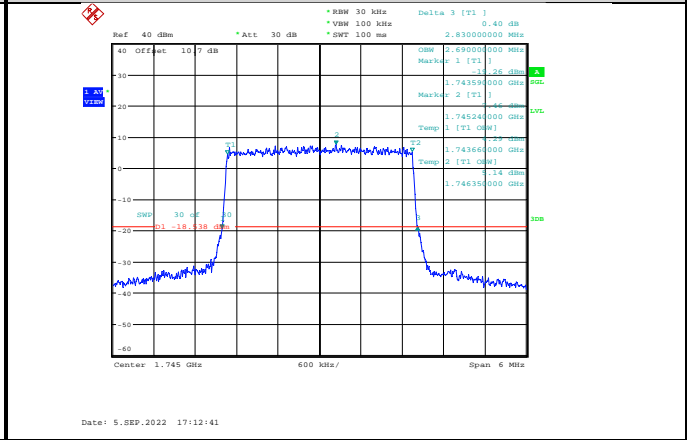

Band66-1.4MHz-16QAM-132322-6RB#0

Band66-1.4MHz-QPSK-132665-6RB#0

Band66-1.4MHz-16QAM-132665-6RB#0

Band66-1.4MHz-64QAM-131979-6RB#0

Band66-3MHz-QPSK-131987-15RB#0

Band66-1.4MHz-64QAM-132322-6RB#0

Band66-3MHz-QPSK-132322-15RB#0