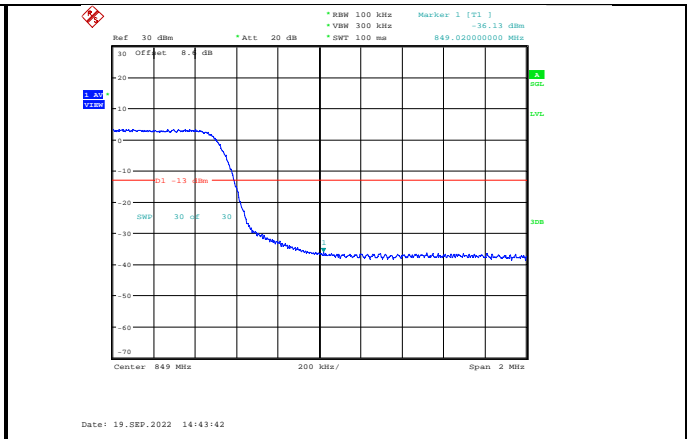

Band5-5MHz-16QAM-20625-1RB#24

Band5-5MHz-64QAM-20425-25RB#0

Band5-5MHz-16QAM-20625-25RB#0

Band5-5MHz-64QAM-20625-1RB#24

Band5-5MHz-64QAM-20425-1RB#0

Band5-5MHz-64QAM-20625-25RB#0

Band5-10MHz-QPSK-20450-1RB#0