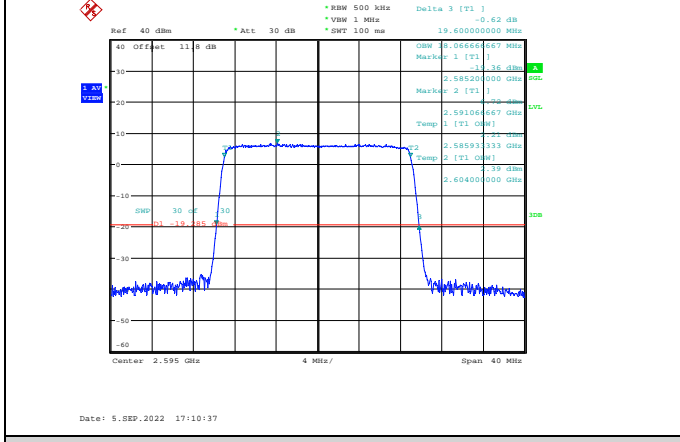

Band38-15MHz-64QAM-38000-75RB#0

Band38-20MHz-QPSK-37850-100RB#0

Band38-15MHz-64QAM-38175-75RB#0

Band38-20MHz-QPSK-38150-100RB#0

Band38-20MHz-16QAM-37850-100RB#0

Band38-20MHz-64QAM-37850-100RB#0

Band38-20MHz-16QAM-38000-100RB#0