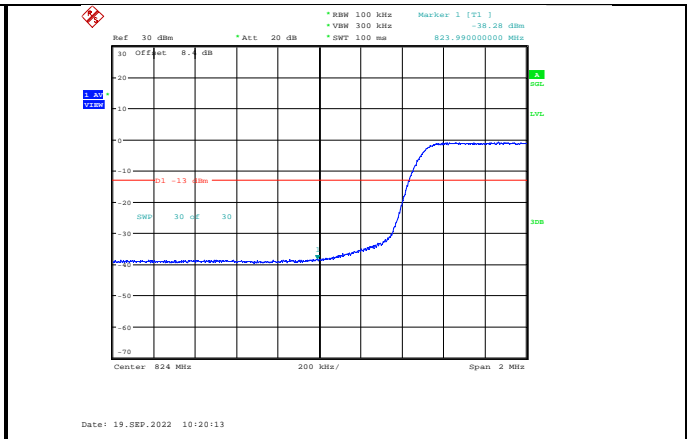

Band5-10MHz-QPSK-20600-50RB#0

Band5-10MHz-QPSK-20450-50RB#0

Band5-10MHz-QPSK-20600-1RB#49

Band5-10MHz-16QAM-20450-1RB#0

Band5-10MHz-16QAM-20600-50RB#0

Band5-10MHz-16QAM-20600-1RB#49

Band5-10MHz-64QAM-20450-50RB#0