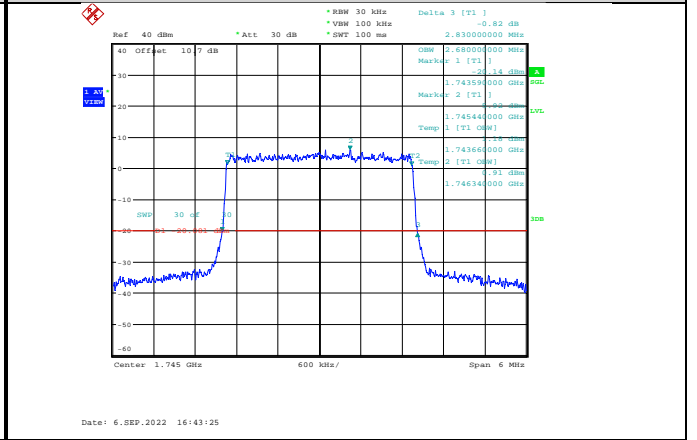

Band66-3MHz-16QAM-131987-15RB#0

Band66-3MHz-64QAM-131987-15RB#0