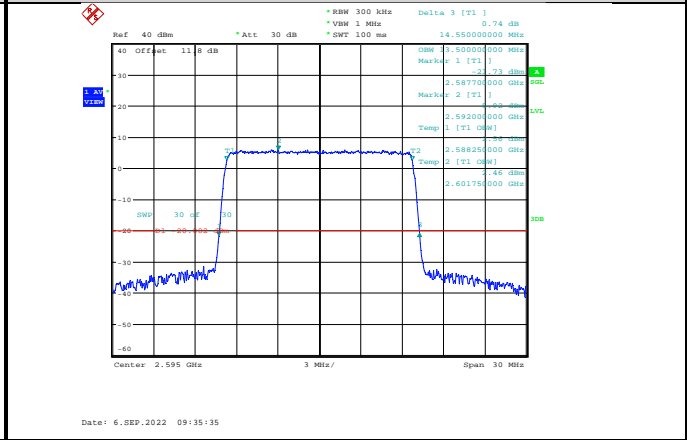

Band41-15MHz-QPSK-40115-75RB#0

Band41-15MHz-16QAM-40115-75RB#0