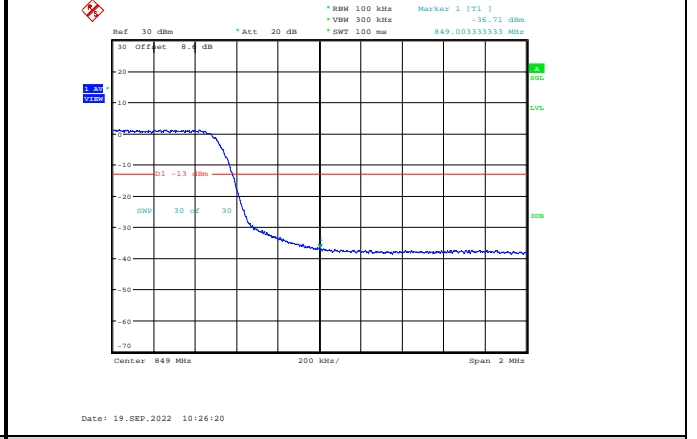

Band5-10MHz-64QAM-20450-1RB#0

Band5-10MHz-64QAM-20600-50RB#0