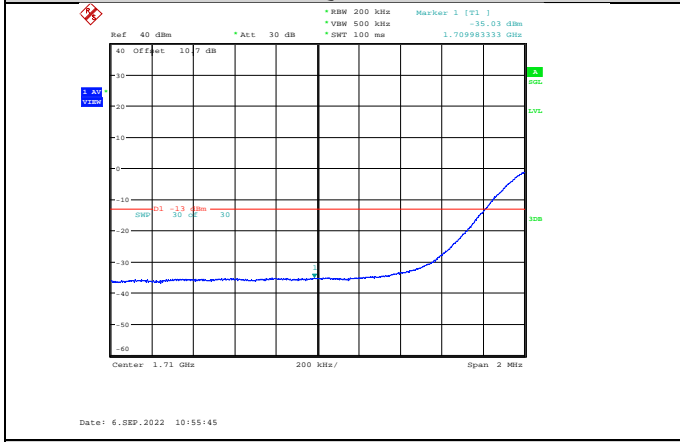

Band4-20MHz-QPSK-20050-100RB#0