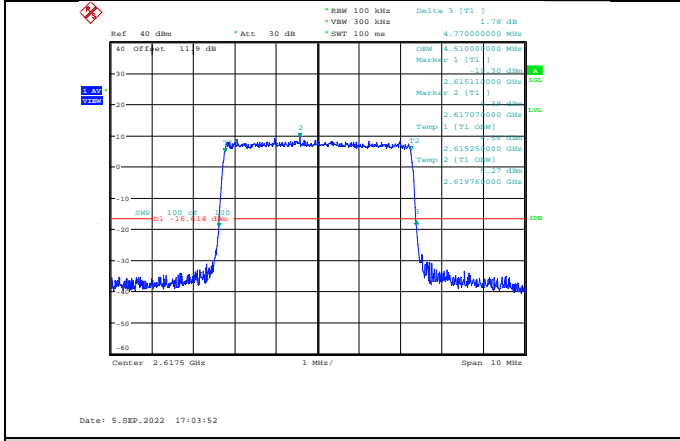

Band17-10MHz-16QAM-23800-50RB#0

Band17-10MHz-64QAM-23800-50RB#0

Band38-5MHz-QPSK-37775-25RB#0

Band38-5MHz-16QAM-37775-25RB#0

Band38-5MHz-QPSK-38000-25RB#0

Band38-5MHz-16QAM-38000-25RB#0

Band38-5MHz-QPSK-38225-25RB#0