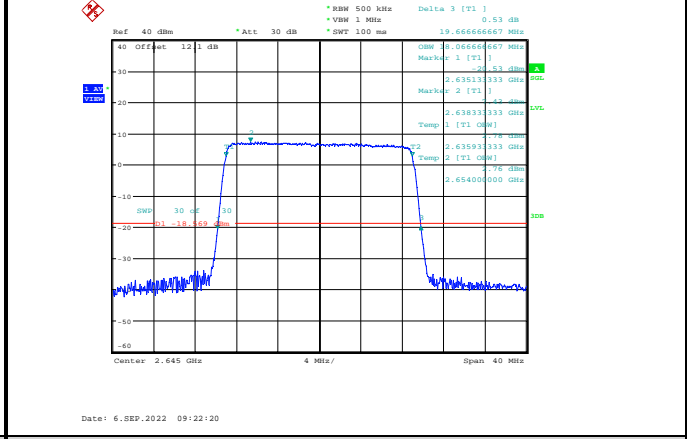

Band41-20MHz-QPSK-41140-100RB#0