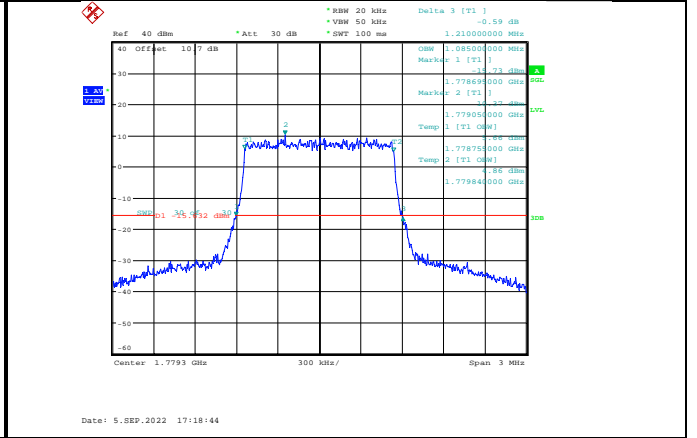

Band66-1.4MHz-16QAM-132665-6RB#0