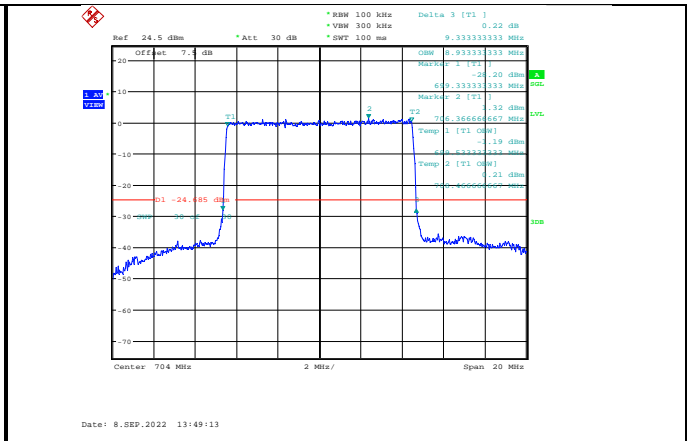

Band12-10MHz-16QAM-23060-50RB#0

Band12-10MHz-64QAM-23060-50RB#0

Band12-10MHz-16QAM-23095-50RB#0

Band12-10MHz-64QAM-23095-50RB#0

Band12-10MHz-16QAM-23130-50RB#0

Band12-10MHz-64QAM-23130-50RB#0