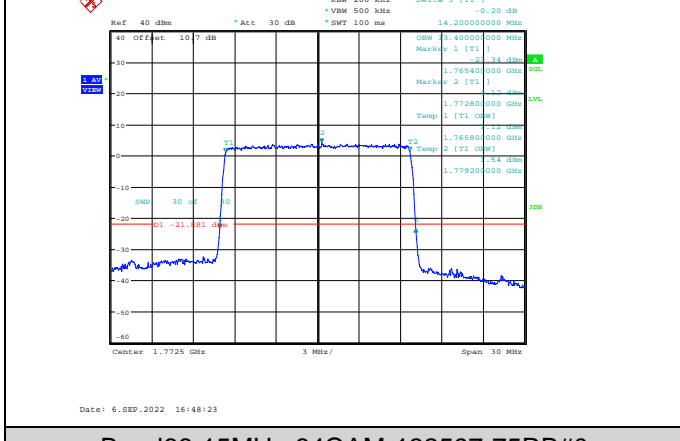

Band66-15MHz-64QAM-132597-75RB#0