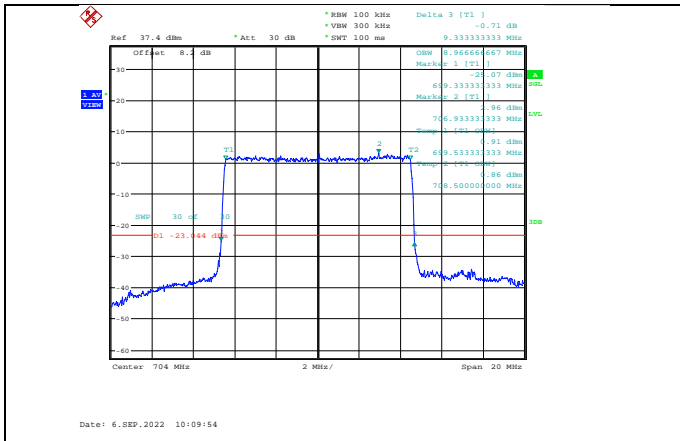

Band12-10MHz-16QAM-23060-50RB#0

Band12-10MHz-64QAM-23060-50RB#0

Band12-10MHz-16QAM-23095-50RB#0

Band12-10MHz-64QAM-23095-50RB#0

Band12-10MHz-16QAM-23130-50RB#0

Band12-10MHz-64QAM-23130-50RB#0