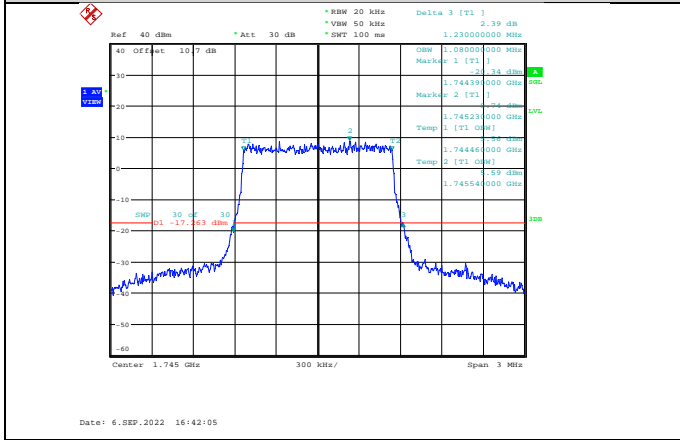

Band66-1.4MHz-16QAM-132322-6RB#0

Band66-1.4MHz-QPSK-132665-6RB#0

Band66-1.4MHz-16QAM-132665-6RB#0

Band66-1.4MHz-64QAM-131979-6RB#0

Band66-3MHz-QPSK-131987-15RB#0

Band66-1.4MHz-64QAM-132322-6RB#0

Band66-3MHz-QPSK-132322-15RB#0