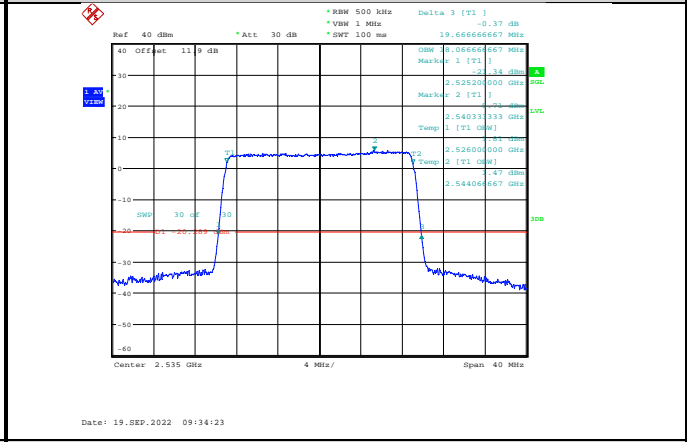

Band7-20MHz-16QAM-20850-100RB#0

Band7-20MHz-64QAM-20850-100RB#0

Band7-20MHz-16QAM-21100-100RB#0

Band7-20MHz-64QAM-21100-100RB#0

Band7-20MHz-16QAM-21350-100RB#0

Band7-20MHz-64QAM-21350-100RB#0

Band12-1.4MHz-QPSK-23017-6RB#0