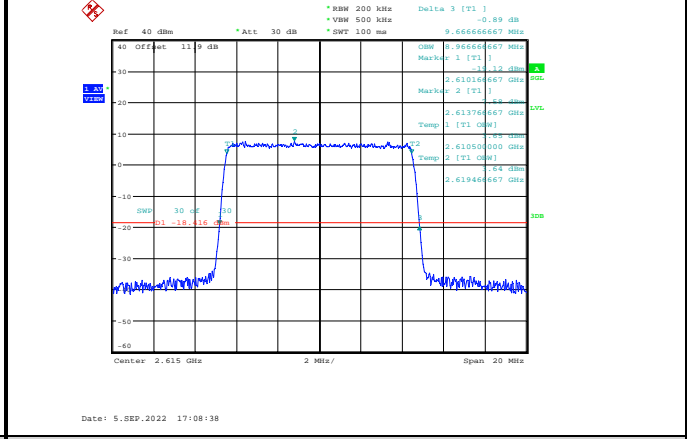

Band38-5MHz-16QAM-38225-25RB#0

Band38-5MHz-64QAM-37775-25RB#0

Band38-10MHz-QPSK-37800-50RB#0

Band38-5MHz-64QAM-38000-25RB#0

Band38-10MHz-QPSK-38000-50RB#0

Band38-5MHz-64QAM-38225-25RB#0

Band38-10MHz-QPSK-38200-50RB#0