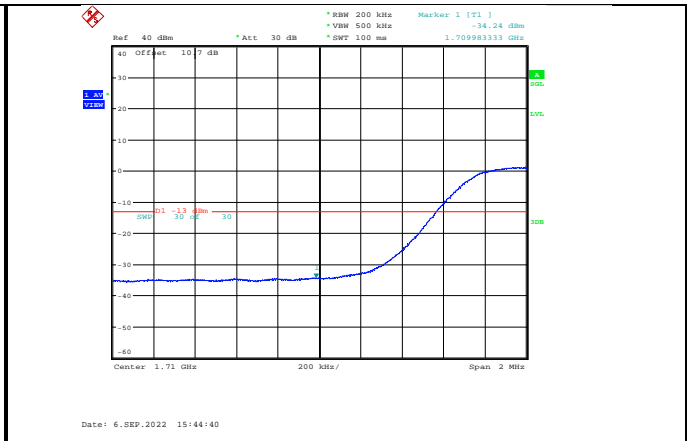

Band4-15MHz-64QAM-20025-75RB#0