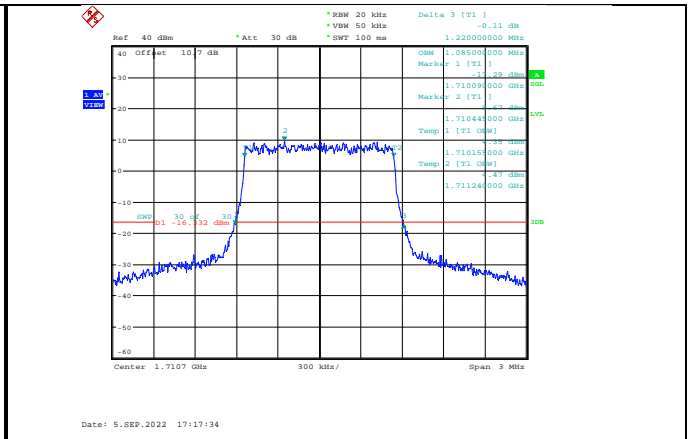

Band66-1.4MHz-16QAM-131979-6RB#0