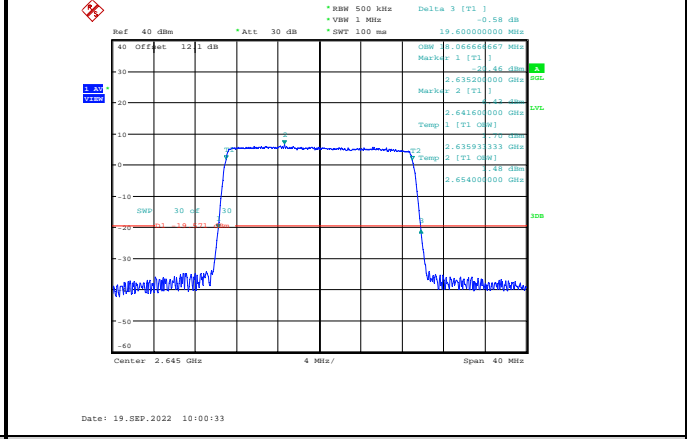

Band41-20MHz-64QAM-41140-100RB#0