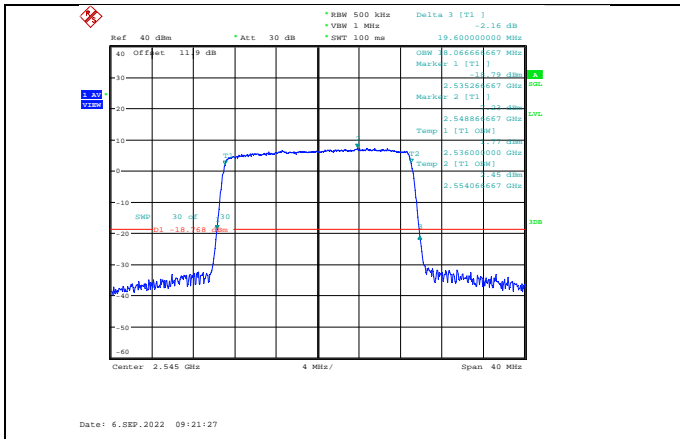

Band41-20MHz-QPSK-40140-100RB#0

Band41-15MHz-64QAM-40640-75RB#0

Band41-20MHz-QPSK-40640-100RB#0

Band41-15MHz-64QAM-41165-75RB#0

Band41-20MHz-QPSK-41140-100RB#0

Band41-20MHz-16QAM-40140-100RB#0

Band41-20MHz-64QAM-40140-100RB#0