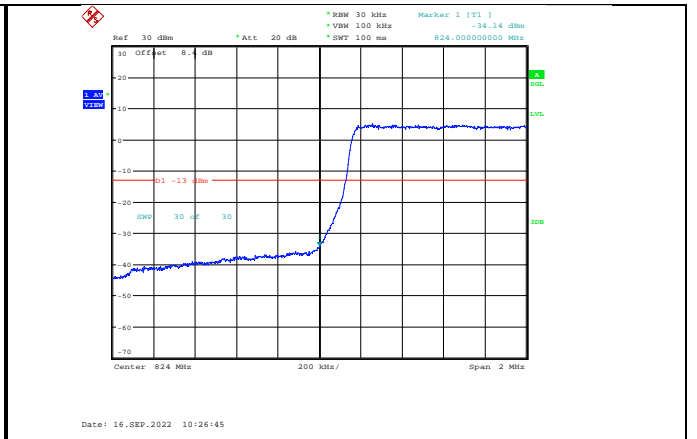

Band5-1.4MHz-QPSK-20643-6RB#0

Band5-1.4MHz-QPSK-20407-6RB#0

Band5-1.4MHz-16QAM-20407-1RB#0

Band5-1.4MHz-QPSK-20643-1RB#5

Band5-1.4MHz-16QAM-20407-6RB#0

Band5-1.4MHz-16QAM-20643-1RB#5

Band5-1.4MHz-64QAM-20407-6RB#0