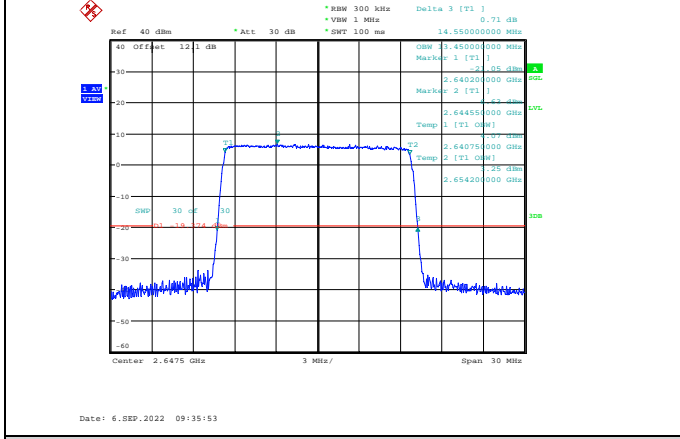

Band41-15MHz-QPSK-40640-75RB#0

Band41-15MHz-16QAM-40640-75RB#0

Band41-15MHz-QPSK-41165-75RB#0

Band41-15MHz-16QAM-41165-75RB#0