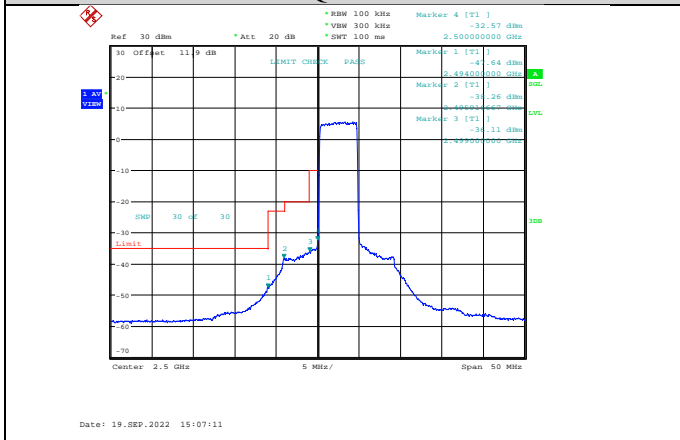

Band7-5MHz-QPSK-20775-25RB#0