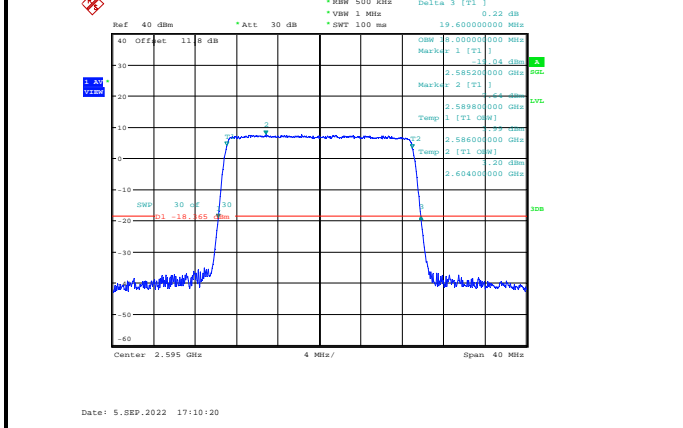

Band38-15MHz-16QAM-37825-75RB#0

Band38-15MHz-QPSK-38000-75RB#0

Band38-15MHz-16QAM-38000-75RB#0

Band38-15MHz-QPSK-38175-75RB#0

Band38-15MHz-16QAM-38175-75RB#0

Band38-15MHz-64QAM-37825-75RB#0

Band38-20MHz-QPSK-37850-100RB#0