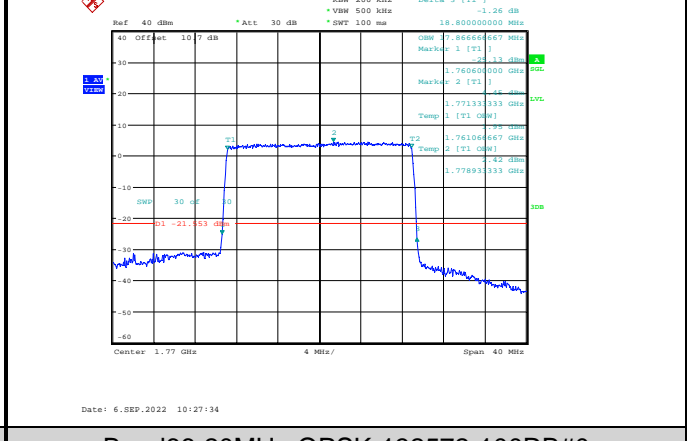

Band66-20MHz-QPSK-132572-100RB#0