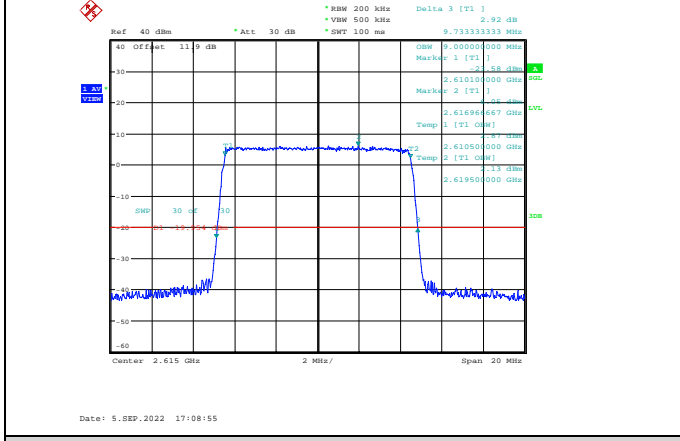

Band38-10MHz-16QAM-38200-50RB#0