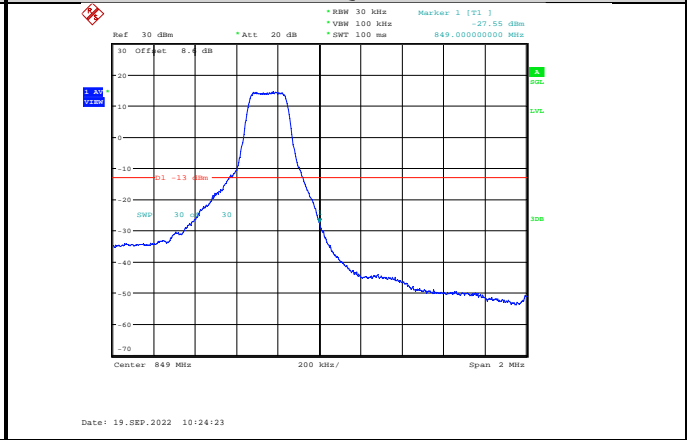

Band5-1.4MHz-QPSK-20643-6RB#0

Band5-1.4MHz-QPSK-20407-6RB#0

Band5-1.4MHz-16QAM-20407-1RB#0

Band5-1.4MHz-QPSK-20643-1RB#5

Band5-1.4MHz-16QAM-20407-6RB#0

Band5-1.4MHz-16QAM-20643-1RB#5

Band5-1.4MHz-64QAM-20407-6RB#0