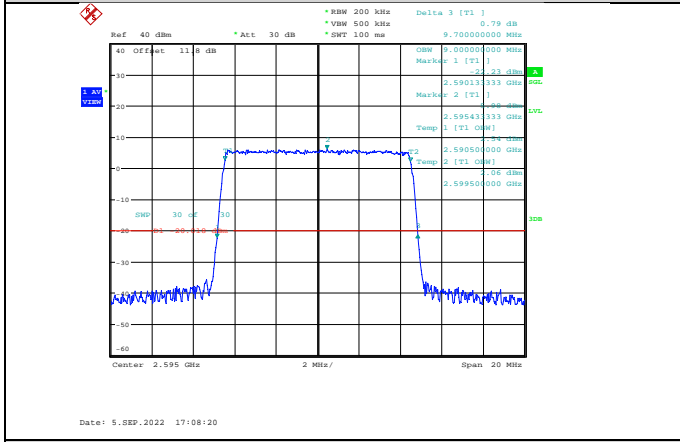

Band38-10MHz-16QAM-38000-50RB#0