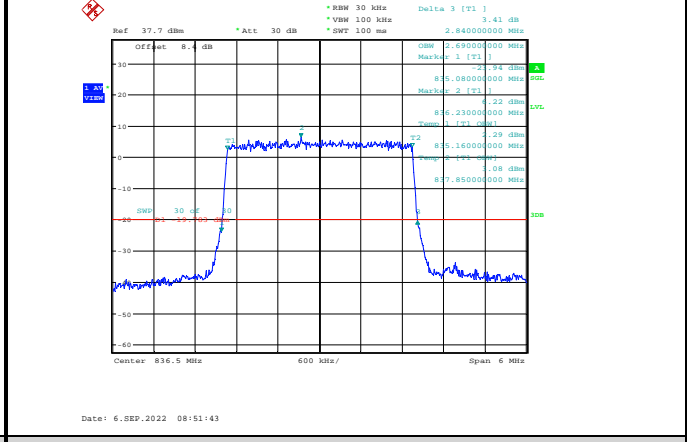

Band5-3MHz-QPSK-20525-15RB#0