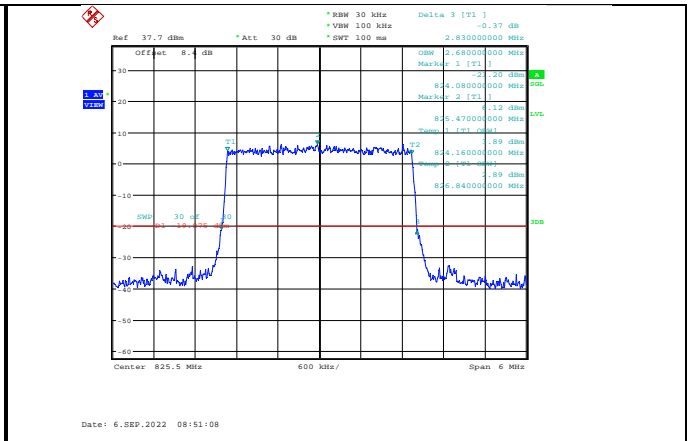

Band4-20MHz-64QAM-20300-100RB#0

Band5-1.4MHz-QPSK-20407-6RB#0

Band5-1.4MHz-16QAM-20407-6RB#0

Band5-1.4MHz-QPSK-20525-6RB#0

Band5-1.4MHz-16QAM-20525-6RB#0

Band5-1.4MHz-QPSK-20643-6RB#0

Band5-1.4MHz-16QAM-20643-6RB#0