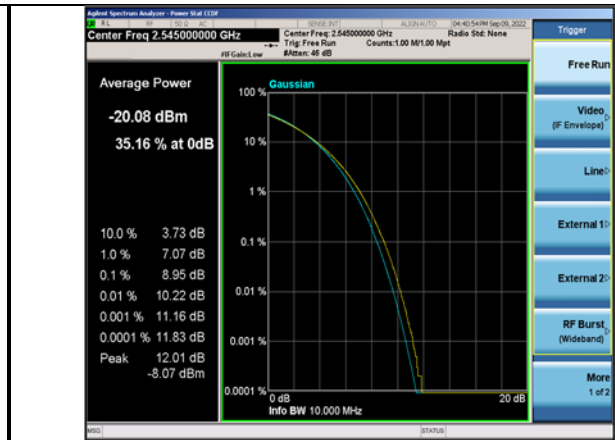

Band41-15MHz-QPSK-40640-75RB#0

Band41-15MHz-16QAM-40640-75RB#0

Band41-15MHz-QPSK-41165-75RB#0

Band41-15MHz-16QAM-41165-75RB#0

Band41-15MHz-64QAM-40115-75RB#0

Band41-20MHz-QPSK-40140-100RB#0

Band41-15MHz-64QAM-40640-75RB#0