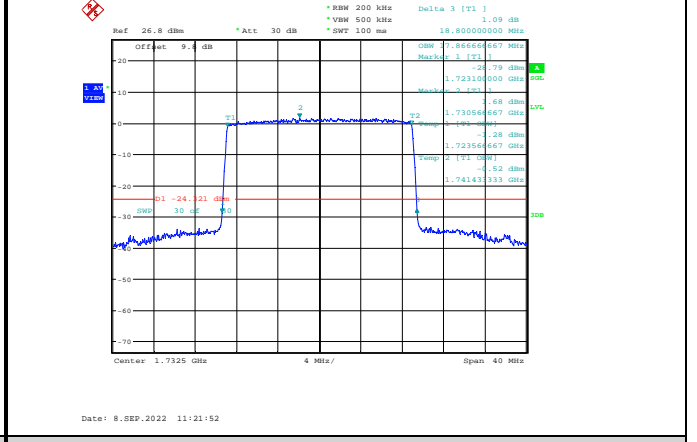

Band4-20MHz-64QAM-20175-100RB#0