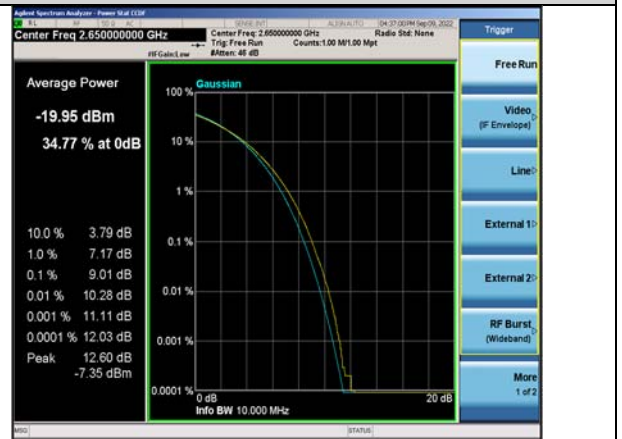

Band41-10MHz-64QAM-40090-50RB#0

Band41-10MHz-16QAM-40640-50RB#0

Band41-10MHz-64QAM-40640-50RB#0

Band41-10MHz-16QAM-41190-50RB#0

Band41-10MHz-64QAM-41190-50RB#0

Band41-15MHz-QPSK-40115-75RB#0

Band41-15MHz-16QAM-40115-75RB#0