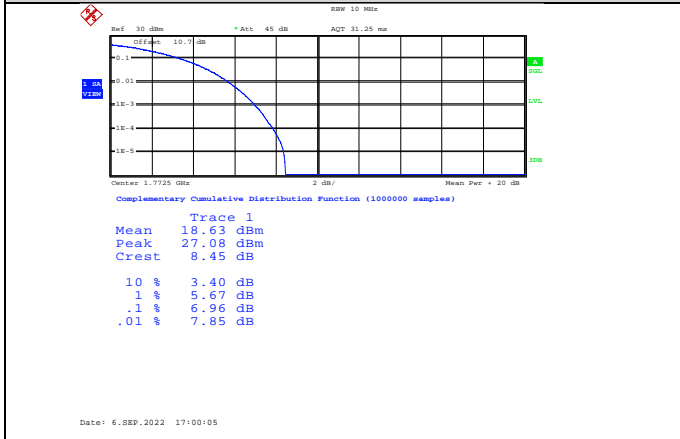

Band66-15MHz-64QAM-132322-75RB#0

Band66-20MHz-QPSK-132322-100RB#0

Band66-15MHz-64QAM-132597-75RB#0

Band66-20MHz-QPSK-132572-100RB#0