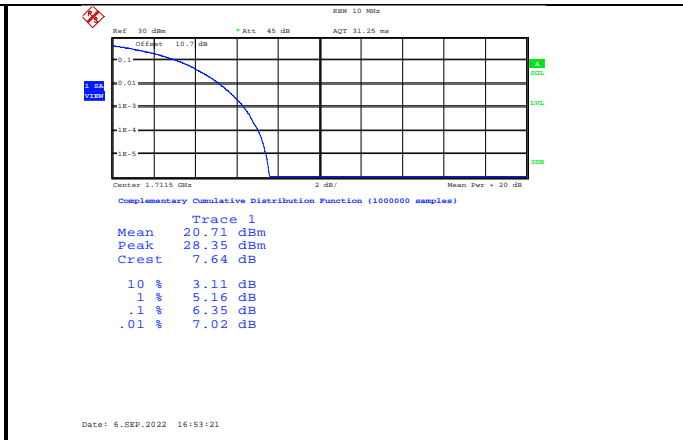

Band66-3MHz-16QAM-132657-15RB#0

Band66-3MHz-64QAM-132657-15RB#0