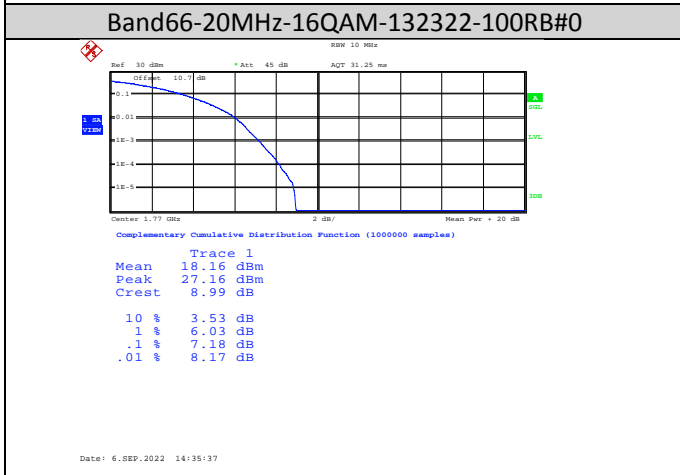

Band66-20MHz-16QAM-132572-100RB#0

Band66-20MHz-64QAM-132572-100RB#0

3. APPENDIX C: OCCUPIED BANDWIDTH

GSM:

Band	Channel	Occupied Bandwidth (MHz)	26dB Bandwidth (MHz)	Limit (MHz)	Verdict
GSM850	128	0.24465	0.3056	---	PASS
GSM850	190	0.24633	0.3118	---	PASS
GSM850	251	0.24749	0.3057	---	PASS
GPRS850	128	0.24559	0.3101	---	PASS
GPRS850	190	0.24735	0.3150	---	PASS
GPRS850	251	0.24623	0.3166	---	PASS
EGPRS850	128	0.24712	0.3134	---	PASS
EGPRS850	190	0.24896	0.3096	---	PASS
EGPRS850	251	0.24987	0.3129	---	PASS
GSM1900	512	0.24485	0.3184	---	PASS
GSM1900	661	0.24428	0.3066	---	PASS
GSM1900	810	0.24280	0.3104	---	PASS
GPRS1900	512	0.24569	0.3128	---	PASS
GPRS1900	661	0.24571	0.3165	---	PASS
GPRS1900	810	0.24571	0.3192	---	PASS
EGPRS1900	512	0.24914	0.3082	---	PASS
EGPRS1900	661	0.24727	0.3149	---	PASS
EGPRS1900	810	0.24931	0.3146	---	PASS