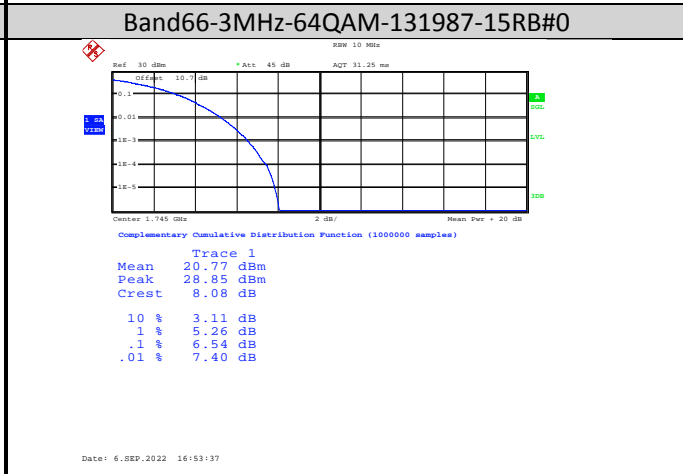

Band66-3MHz-16QAM-132657-15RB#0

Band66-3MHz-64QAM-132657-15RB#0