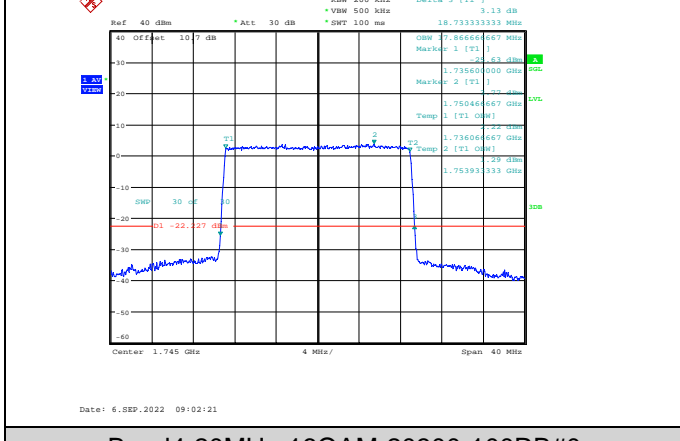

Band4-15MHz-64QAM-20325-75RB#0

Band4-20MHz-QPSK-20300-100RB#0

Band4-20MHz-16QAM-20050-100RB#0

Band4-20MHz-64QAM-20050-100RB#0

Band4-20MHz-16QAM-20175-100RB#0

Band4-20MHz-64QAM-20175-100RB#0

Band4-20MHz-16QAM-20300-100RB#0