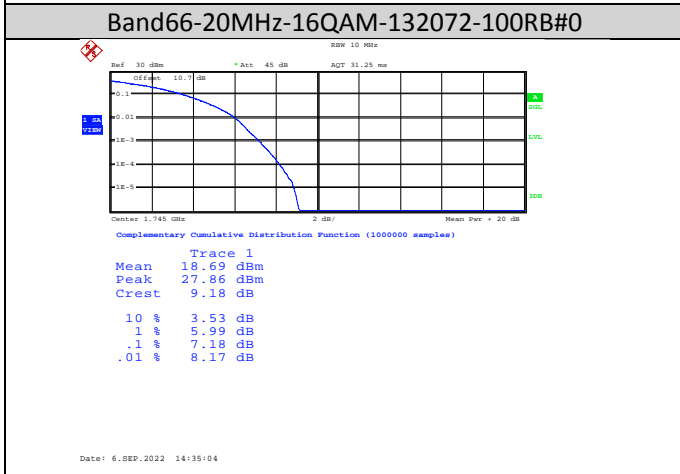

Band66-20MHz-16QAM-132572-100RB#0

Band66-20MHz-64QAM-132572-100RB#0

3. APPENDIX C: OCCUPIED BANDWIDTH

GSM:

Band	Channel	Occupied Bandwidth (MHz)	26dB Bandwidth (MHz)	Limit (MHz)	Verdict
GSM850	128	0.24465	0.3056	---	PASS
GSM850	190	0.24633	0.3118	---	PASS
GSM850	251	0.24749	0.3057	---	PASS
GPRS850	128	0.24559	0.3101	---	PASS
GPRS850	190	0.24735	0.3150	---	PASS
GPRS850	251	0.24623	0.3166	---	PASS
EGPRS850	128	0.24712	0.3134	---	PASS
EGPRS850	190	0.24896	0.3096	---	PASS
EGPRS850	251	0.24987	0.3129	---	PASS
GSM1900	512	0.24485	0.3184	---	PASS
GSM1900	661	0.24428	0.3066	---	PASS
GSM1900	810	0.24280	0.3104	---	PASS
GPRS1900	512	0.24569	0.3128	---	PASS
GPRS1900	661	0.24571	0.3165	---	PASS
GPRS1900	810	0.24571	0.3192	---	PASS
EGPRS1900	512	0.24914	0.3082	---	PASS
EGPRS1900	661	0.24727	0.3149	---	PASS
EGPRS1900	810	0.24931	0.3146	---	PASS