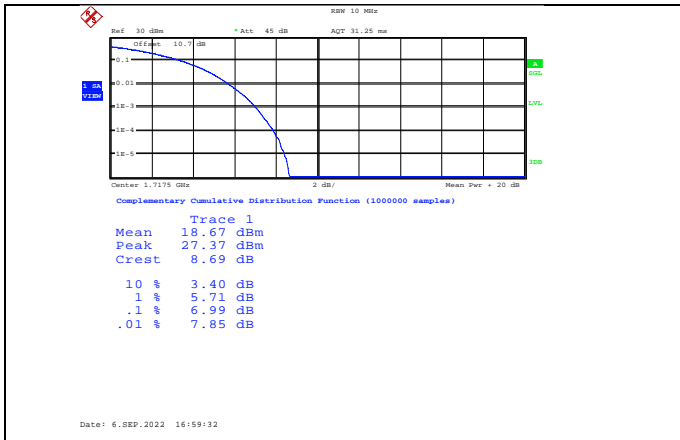

Band66-15MHz-64QAM-132047-75RB#0

Band66-20MHz-QPSK-132072-100RB#0

Band66-15MHz-64QAM-132322-75RB#0

Band66-20MHz-QPSK-132322-100RB#0

Band66-15MHz-64QAM-132597-75RB#0

Band66-20MHz-QPSK-132572-100RB#0