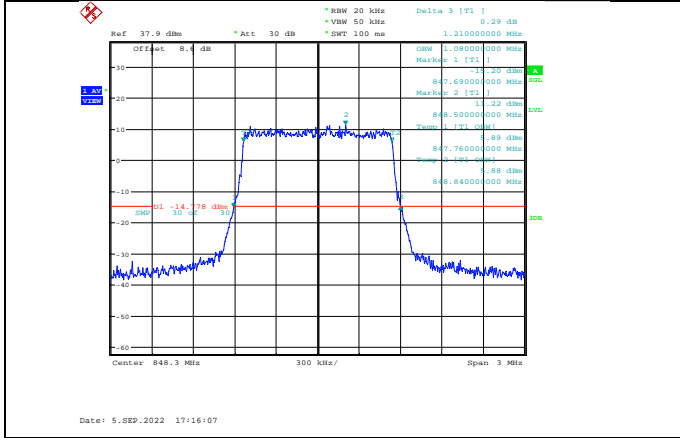

Band4-20MHz-64QAM-20300-100RB#0

Band5-1.4MHz-QPSK-20407-6RB#0

Band5-1.4MHz-16QAM-20407-6RB#0

Band5-1.4MHz-QPSK-20525-6RB#0

Band5-1.4MHz-16QAM-20525-6RB#0

Band5-1.4MHz-QPSK-20643-6RB#0

Band5-1.4MHz-16QAM-20643-6RB#0