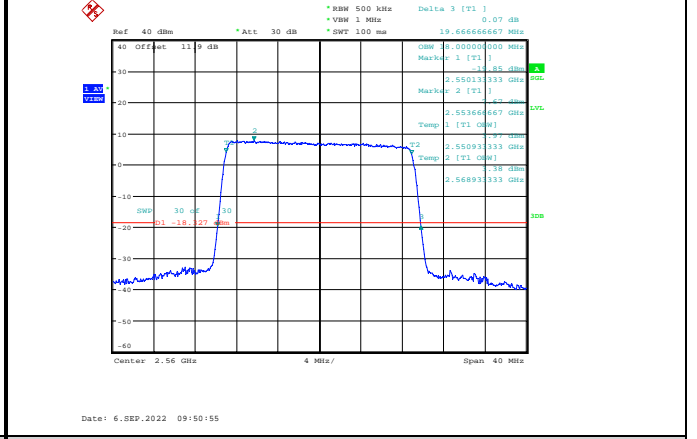

Band7-20MHz-QPSK-21350-100RB#0