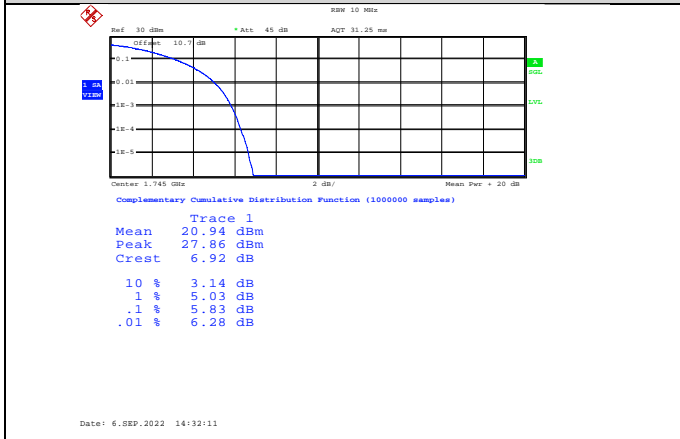

Band66-15MHz-QPSK-132047-75RB#0

Band66-15MHz-16QAM-132047-75RB#0