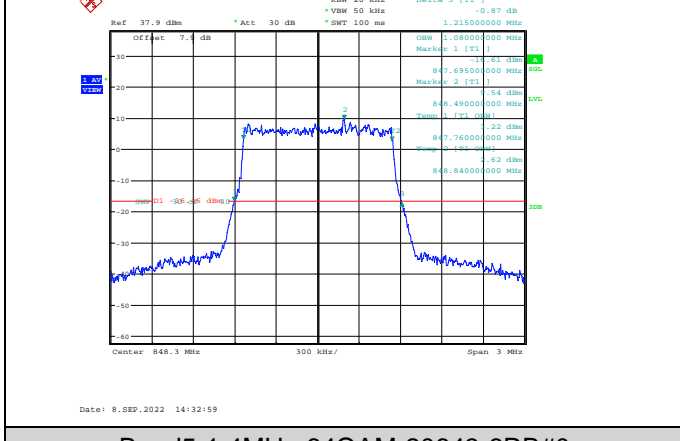

Band5-1.4MHz-64QAM-20643-6RB#0