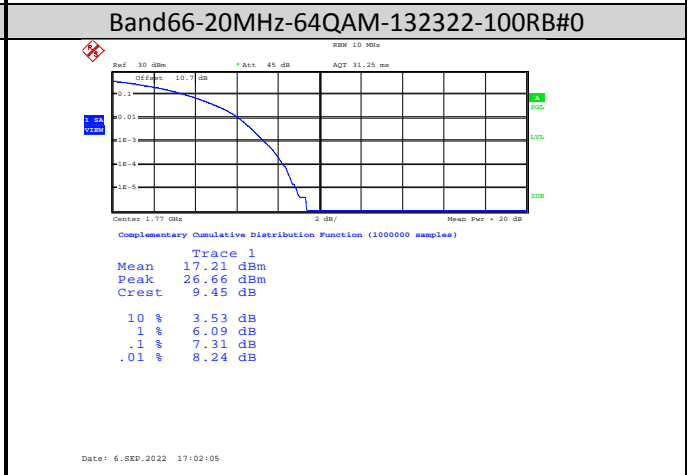

Band66-20MHz-16QAM-132572-100RB#0

Band66-20MHz-64QAM-132572-100RB#0

3. APPENDIX C: OCCUPIED BANDWIDTH

GSM:

Band	Channel	Occupied Bandwidth (MHz)	26dB Bandwidth (MHz)	Limit (MHz)	Verdict
GSM850	128	0.24465	0.3056	---	PASS
GSM850	190	0.24633	0.3118	---	PASS
GSM850	251	0.24749	0.3057	---	PASS
GPRS850	128	0.24559	0.3101	---	PASS
GPRS850	190	0.24735	0.3150	---	PASS
GPRS850	251	0.24623	0.3166	---	PASS
EGPRS850	128	0.24712	0.3134	---	PASS
EGPRS850	190	0.24896	0.3096	---	PASS
EGPRS850	251	0.24987	0.3129	---	PASS
GSM1900	512	0.24485	0.3184	---	PASS
GSM1900	661	0.24428	0.3066	---	PASS
GSM1900	810	0.24280	0.3104	---	PASS
GPRS1900	512	0.24569	0.3128	---	PASS
GPRS1900	661	0.24571	0.3165	---	PASS
GPRS1900	810	0.24571	0.3192	---	PASS
EGPRS1900	512	0.24914	0.3082	---	PASS
EGPRS1900	661	0.24727	0.3149	---	PASS
EGPRS1900	810	0.24931	0.3146	---	PASS