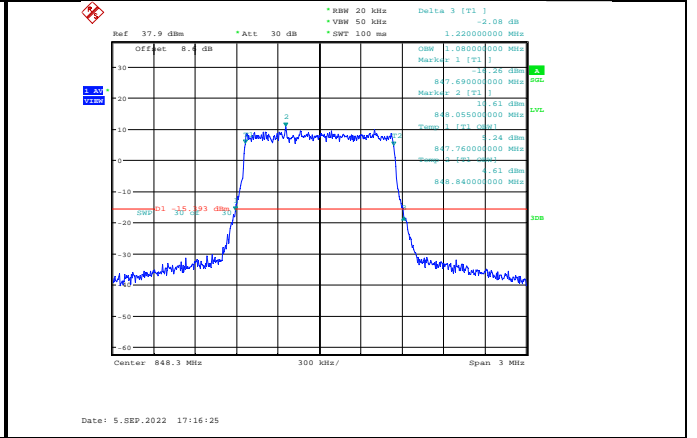

Band4-20MHz-64QAM-20300-100RB#0

Band5-1.4MHz-QPSK-20407-6RB#0

Band5-1.4MHz-16QAM-20407-6RB#0

Band5-1.4MHz-QPSK-20525-6RB#0

Band5-1.4MHz-16QAM-20525-6RB#0

Band5-1.4MHz-QPSK-20643-6RB#0

Band5-1.4MHz-16QAM-20643-6RB#0