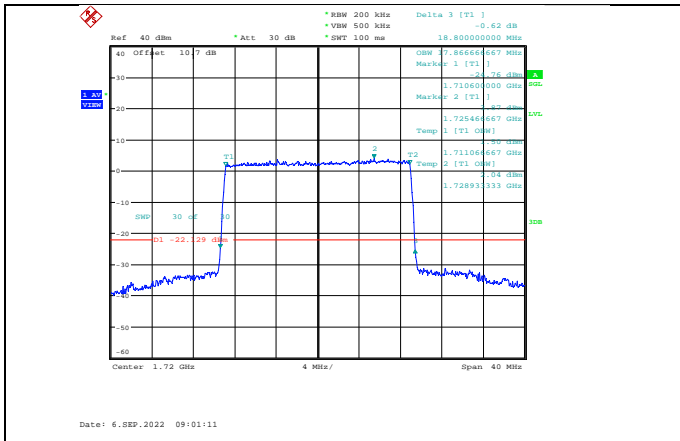

Band4-20MHz-16QAM-20050-100RB#0