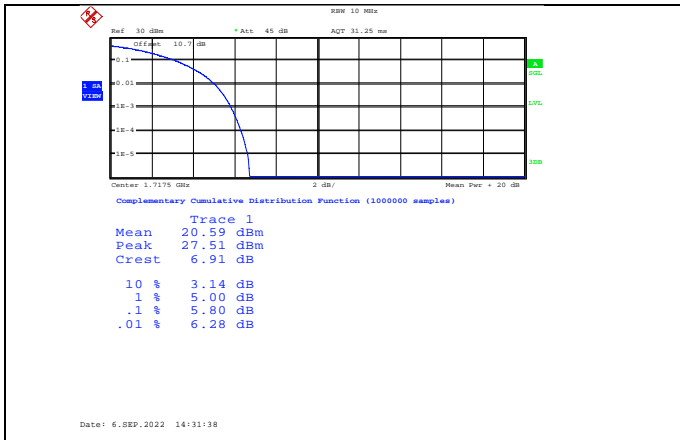

Band66-15MHz-QPSK-132047-75RB#0

Band66-15MHz-16QAM-132047-75RB#0

Band66-15MHz-QPSK-132322-75RB#0

Band66-15MHz-16QAM-132322-75RB#0

Band66-15MHz-QPSK-132597-75RB#0

Band66-15MHz-16QAM-132597-75RB#0