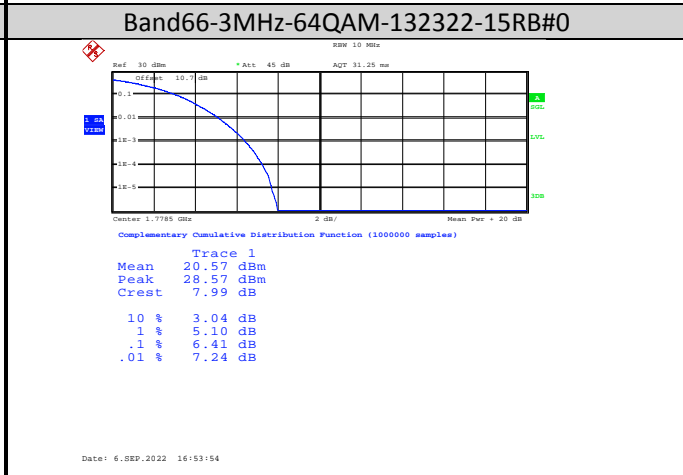

Band66-3MHz-64QAM-132657-15RB#0