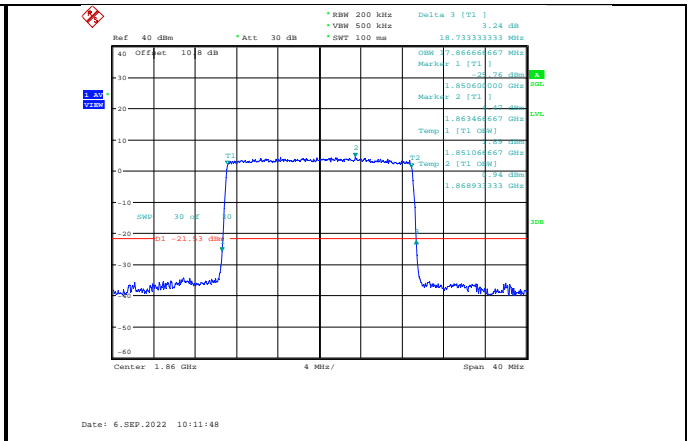

Band2-20MHz-QPSK-18700-100RB#0