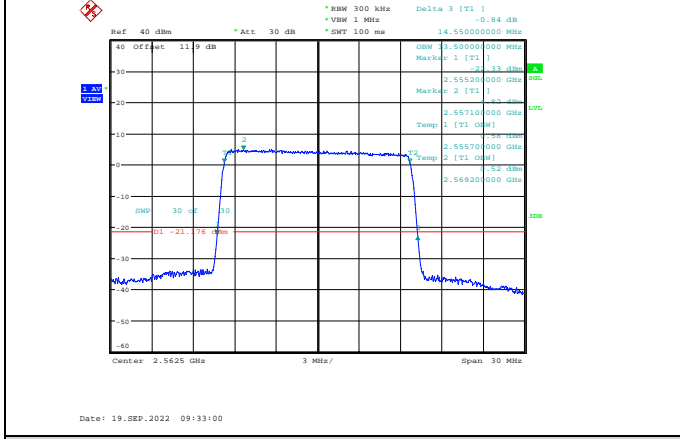

Band7-15MHz-64QAM-21375-75RB#0