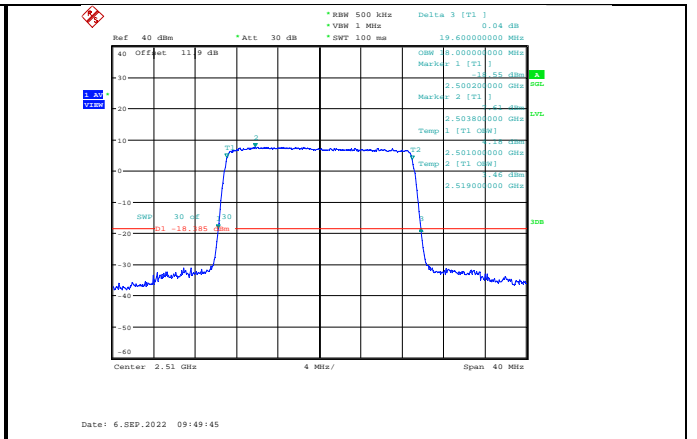

Band7-15MHz-16QAM-20825-75RB#0

Band7-15MHz-QPSK-21100-75RB#0

Band7-15MHz-16QAM-21100-75RB#0

Band7-15MHz-QPSK-21375-75RB#0

Band7-15MHz-16QAM-21375-75RB#0

Band7-15MHz-64QAM-20825-75RB#0

Band7-20MHz-QPSK-20850-100RB#0