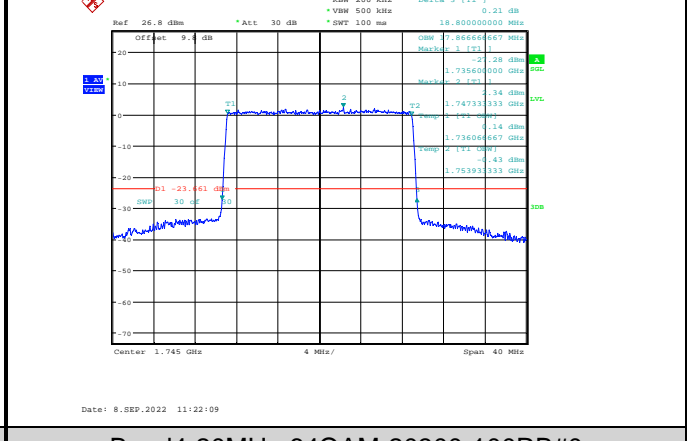

Band4-15MHz-64QAM-20325-75RB#0

Band4-20MHz-QPSK-20300-100RB#0

Band4-20MHz-16QAM-20050-100RB#0

Band4-20MHz-64QAM-20050-100RB#0

Band4-20MHz-16QAM-20175-100RB#0

Band4-20MHz-64QAM-20175-100RB#0

Band4-20MHz-16QAM-20300-100RB#0