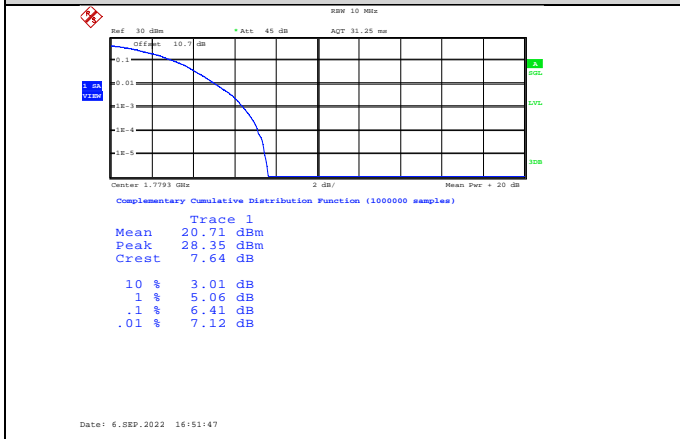

Band66-1.4MHz-64QAM-132322-6RB#0

Band66-3MHz-QPSK-132322-15RB#0

Band66-1.4MHz-64QAM-132665-6RB#0

Band66-3MHz-QPSK-132665-15RB#0