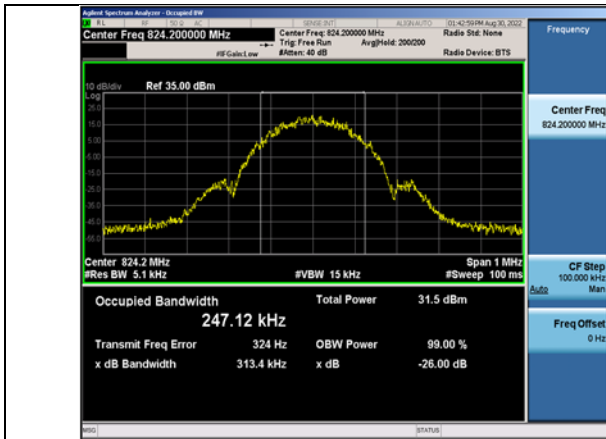

EGPRS850-128-8-0.3134