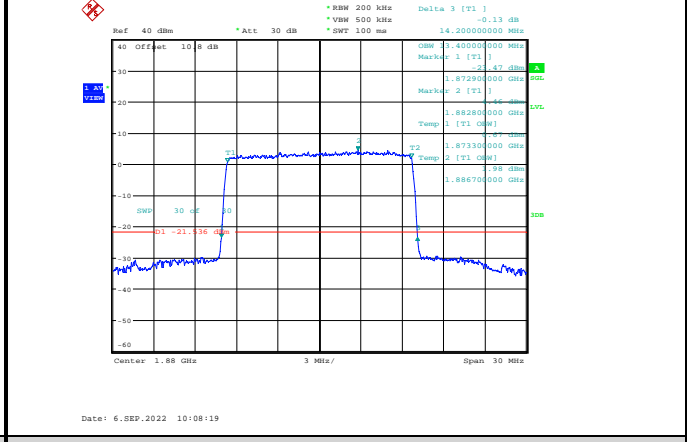

Band2-10MHz-64QAM-18650-50RB#0

Band2-10MHz-16QAM-18900-50RB#0

Band2-10MHz-64QAM-18900-50RB#0

Band2-10MHz-16QAM-19150-50RB#0

Band2-10MHz-64QAM-19150-50RB#0

Band2-15MHz-QPSK-18675-75RB#0

Band2-15MHz-16QAM-18675-75RB#0