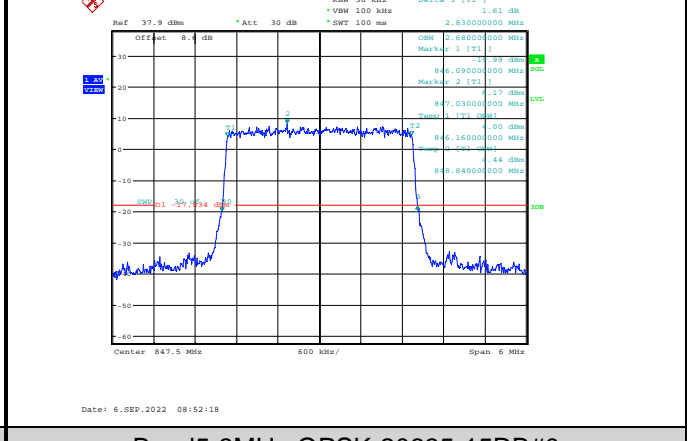

Band5-3MHz-QPSK-20635-15RB#0