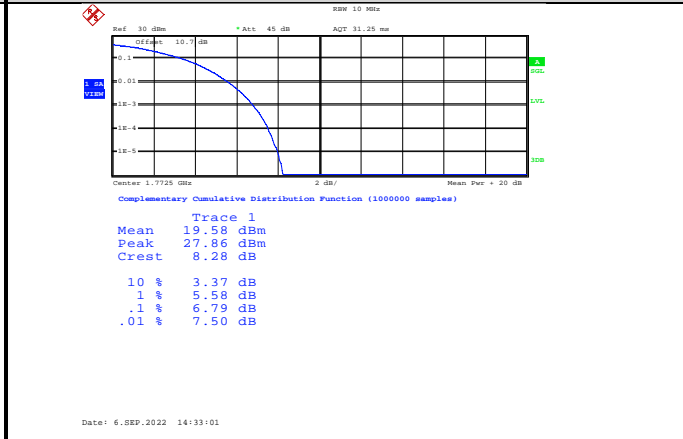

Band66-10MHz-16QAM-132622-50RB#0

Band66-10MHz-64QAM-132622-50RB#0

Band66-15MHz-QPSK-132047-75RB#0

Band66-15MHz-16QAM-132047-75RB#0

Band66-15MHz-QPSK-132322-75RB#0

Band66-15MHz-16QAM-132322-75RB#0

Band66-15MHz-QPSK-132597-75RB#0