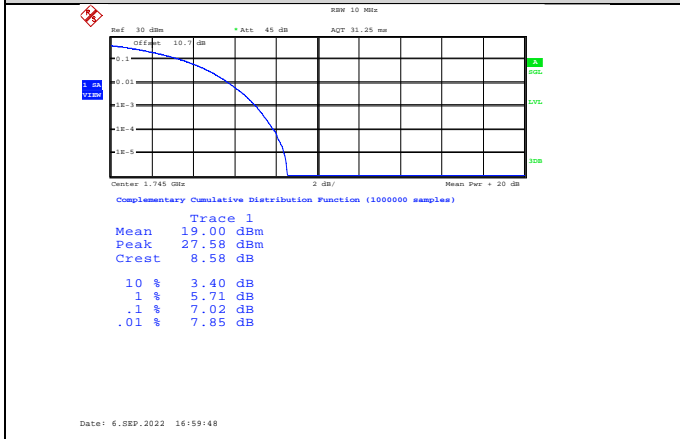

Band66-15MHz-64QAM-132047-75RB#0

Band66-20MHz-QPSK-132072-100RB#0