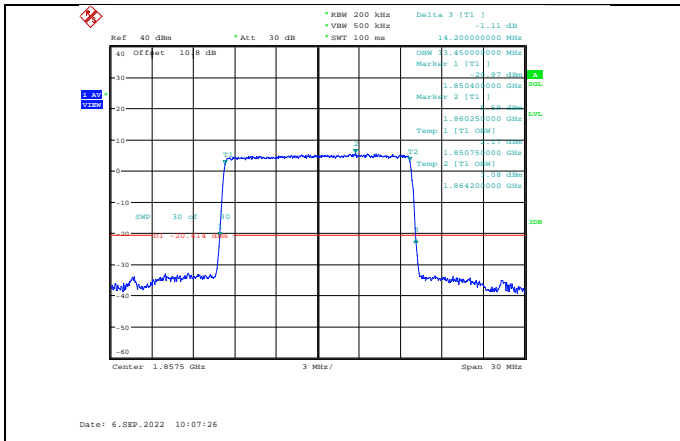

Band2-10MHz-64QAM-18650-50RB#0

Band2-10MHz-16QAM-18900-50RB#0

Band2-10MHz-64QAM-18900-50RB#0

Band2-10MHz-16QAM-19150-50RB#0

Band2-10MHz-64QAM-19150-50RB#0

Band2-15MHz-QPSK-18675-75RB#0

Band2-15MHz-16QAM-18675-75RB#0