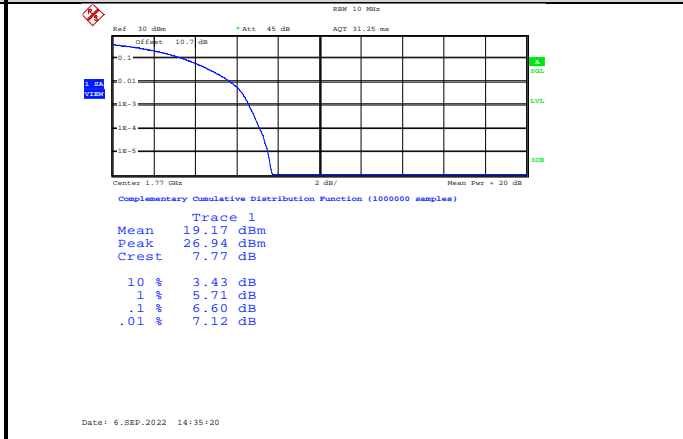

Band66-15MHz-64QAM-132322-75RB#0

Band66-20MHz-QPSK-132322-100RB#0

Band66-15MHz-64QAM-132597-75RB#0

Band66-20MHz-QPSK-132572-100RB#0