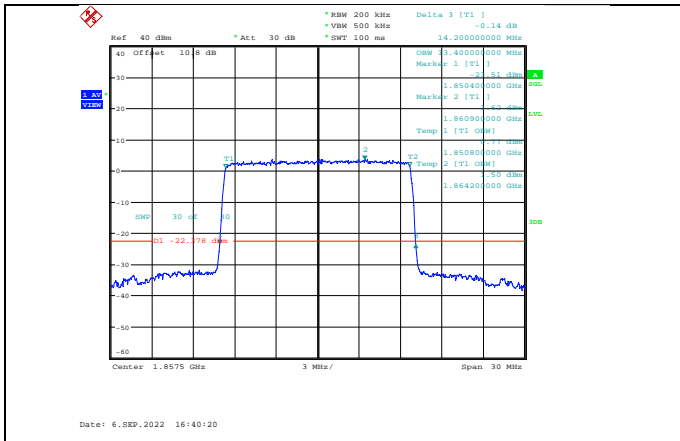

Band2-15MHz-64QAM-18675-75RB#0