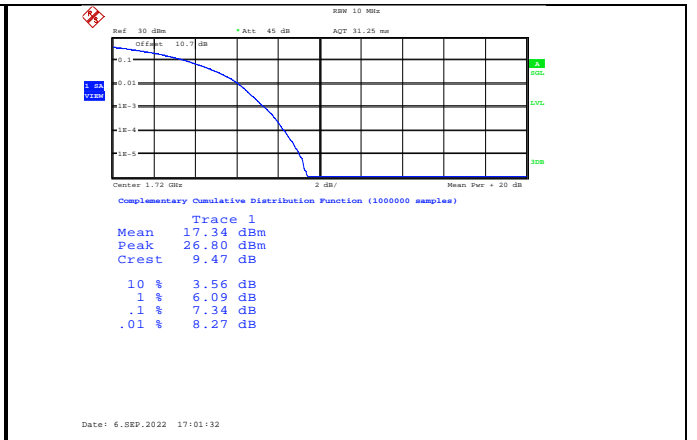

Band66-20MHz-16QAM-132572-100RB#0

Band66-20MHz-64QAM-132572-100RB#0

3. APPENDIX C: OCCUPIED BANDWIDTH

GSM:

Band	Channel	Occupied Bandwidth (MHz)	26dB Bandwidth (MHz)	Limit (MHz)	Verdict
GSM850	128	0.24465	0.3056	---	PASS
GSM850	190	0.24633	0.3118	---	PASS
GSM850	251	0.24749	0.3057	---	PASS
GPRS850	128	0.24559	0.3101	---	PASS
GPRS850	190	0.24735	0.3150	---	PASS
GPRS850	251	0.24623	0.3166	---	PASS
EGPRS850	128	0.24712	0.3134	---	PASS
EGPRS850	190	0.24896	0.3096	---	PASS
EGPRS850	251	0.24987	0.3129	---	PASS
GSM1900	512	0.24485	0.3184	---	PASS
GSM1900	661	0.24428	0.3066	---	PASS
GSM1900	810	0.24280	0.3104	---	PASS
GPRS1900	512	0.24569	0.3128	---	PASS
GPRS1900	661	0.24571	0.3165	---	PASS
GPRS1900	810	0.24571	0.3192	---	PASS
EGPRS1900	512	0.24914	0.3082	---	PASS
EGPRS1900	661	0.24727	0.3149	---	PASS
EGPRS1900	810	0.24931	0.3146	---	PASS