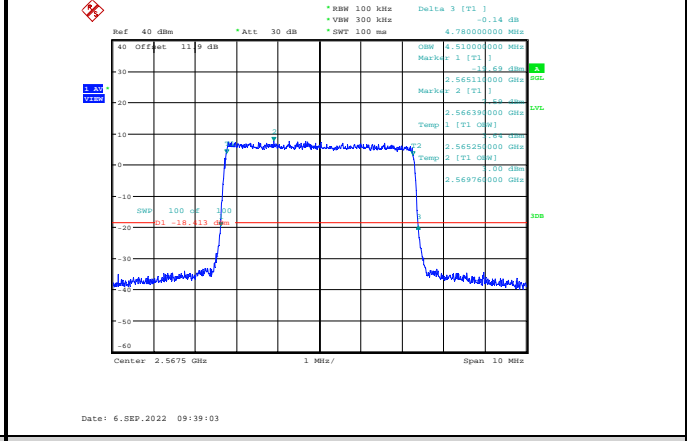

Band5-10MHz-16QAM-20600-50RB#0

Band5-10MHz-64QAM-20600-50RB#0

Band7-5MHz-QPSK-20775-25RB#0

Band7-5MHz-16QAM-20775-25RB#0

Band7-5MHz-QPSK-21100-25RB#0

Band7-5MHz-16QAM-21100-25RB#0

Band7-5MHz-QPSK-21425-25RB#0