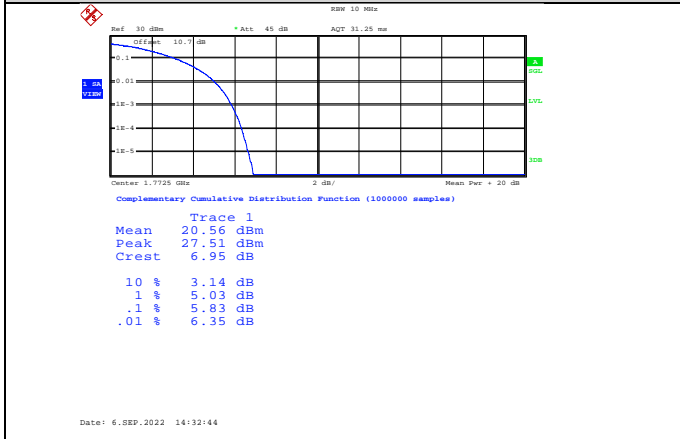

Band66-10MHz-16QAM-132622-50RB#0

Band66-10MHz-64QAM-132622-50RB#0

Band66-15MHz-QPSK-132047-75RB#0

Band66-15MHz-16QAM-132047-75RB#0

Band66-15MHz-QPSK-132322-75RB#0

Band66-15MHz-16QAM-132322-75RB#0

Band66-15MHz-QPSK-132597-75RB#0