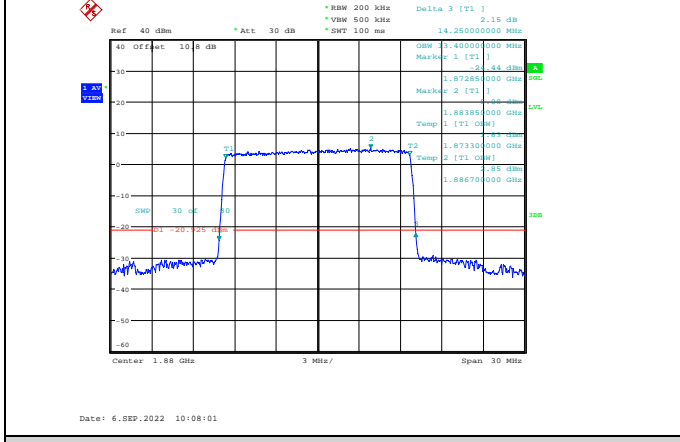

Band2-10MHz-64QAM-18650-50RB#0

Band2-10MHz-16QAM-18900-50RB#0

Band2-10MHz-64QAM-18900-50RB#0

Band2-10MHz-16QAM-19150-50RB#0

Band2-10MHz-64QAM-19150-50RB#0

Band2-15MHz-QPSK-18675-75RB#0

Band2-15MHz-16QAM-18675-75RB#0