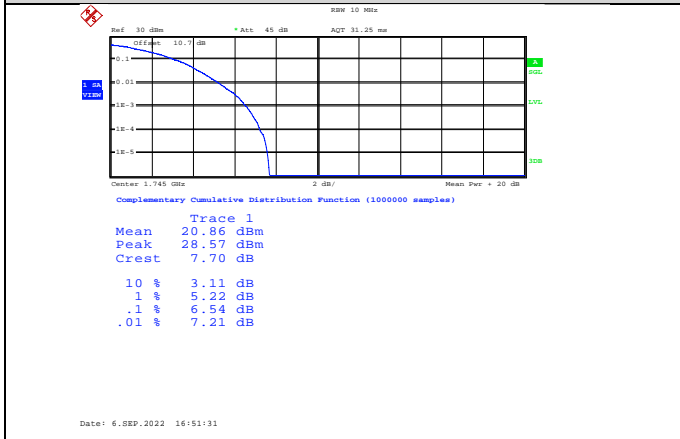

Band41-20MHz-16QAM-41140-100RB#0

Band41-20MHz-64QAM-41140-100RB#0

Band66-1.4MHz-QPSK-132665-6RB#0

Band66-1.4MHz-16QAM-132665-6RB#0

Band66-1.4MHz-64QAM-131979-6RB#0

Band66-3MHz-QPSK-131987-15RB#0

Band66-1.4MHz-64QAM-132322-6RB#0