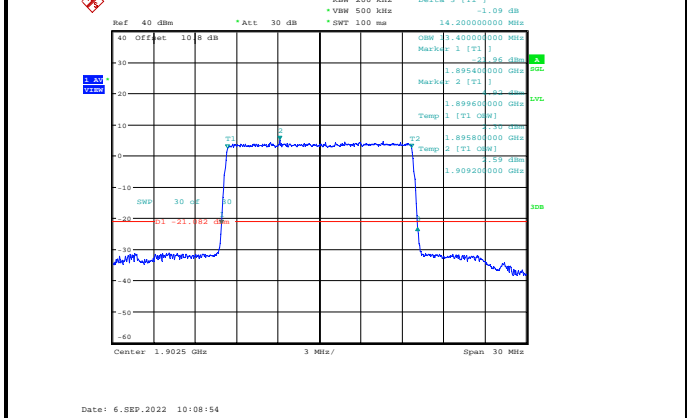

Band2-15MHz-16QAM-19125-75RB#0