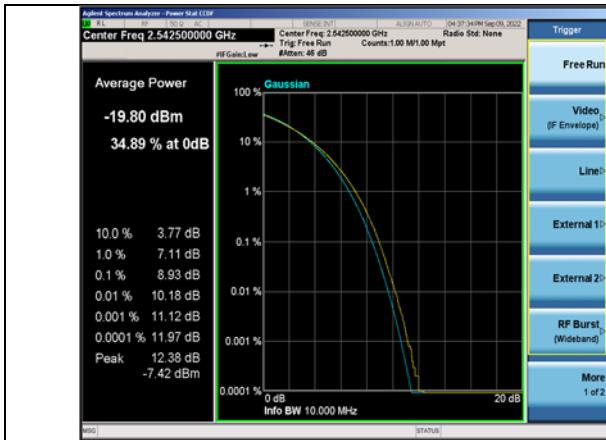

Band41-10MHz-64QAM-40090-50RB#0

Band41-10MHz-16QAM-40640-50RB#0

Band41-10MHz-64QAM-40640-50RB#0

Band41-10MHz-16QAM-41190-50RB#0

Band41-10MHz-64QAM-41190-50RB#0

Band41-15MHz-QPSK-40115-75RB#0

Band41-15MHz-16QAM-40115-75RB#0