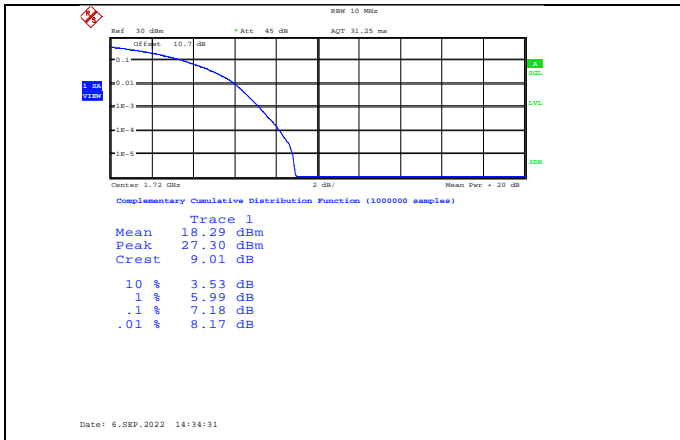

Band66-20MHz-16QAM-132572-100RB#0

Band66-20MHz-64QAM-132572-100RB#0

3. APPENDIX C: OCCUPIED BANDWIDTH

GSM:

Band	Channel	Occupied Bandwidth (MHz)	26dB Bandwidth (MHz)	Limit (MHz)	Verdict
GSM850	128	0.24465	0.3056	---	PASS
GSM850	190	0.24633	0.3118	---	PASS
GSM850	251	0.24749	0.3057	---	PASS
GPRS850	128	0.24559	0.3101	---	PASS
GPRS850	190	0.24735	0.3150	---	PASS
GPRS850	251	0.24623	0.3166	---	PASS
EGPRS850	128	0.24712	0.3134	---	PASS
EGPRS850	190	0.24896	0.3096	---	PASS
EGPRS850	251	0.24987	0.3129	---	PASS
GSM1900	512	0.24485	0.3184	---	PASS
GSM1900	661	0.24428	0.3066	---	PASS
GSM1900	810	0.24280	0.3104	---	PASS
GPRS1900	512	0.24569	0.3128	---	PASS
GPRS1900	661	0.24571	0.3165	---	PASS
GPRS1900	810	0.24571	0.3192	---	PASS
EGPRS1900	512	0.24914	0.3082	---	PASS
EGPRS1900	661	0.24727	0.3149	---	PASS
EGPRS1900	810	0.24931	0.3146	---	PASS