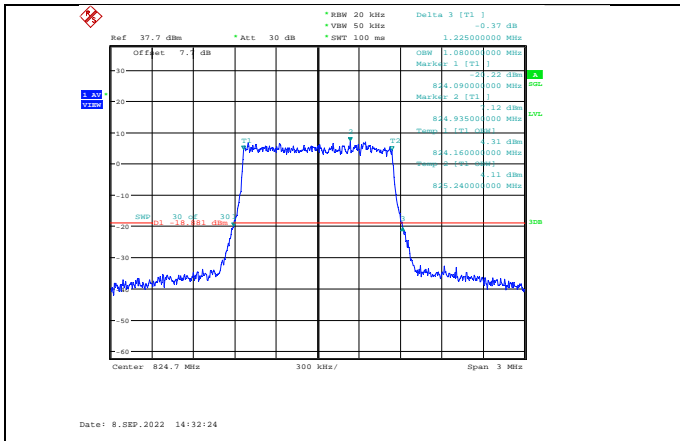

Band4-20MHz-64QAM-20300-100RB#0

Band5-1.4MHz-QPSK-20407-6RB#0

Band5-1.4MHz-16QAM-20407-6RB#0

Band5-1.4MHz-QPSK-20525-6RB#0

Band5-1.4MHz-16QAM-20525-6RB#0

Band5-1.4MHz-QPSK-20643-6RB#0

Band5-1.4MHz-16QAM-20643-6RB#0