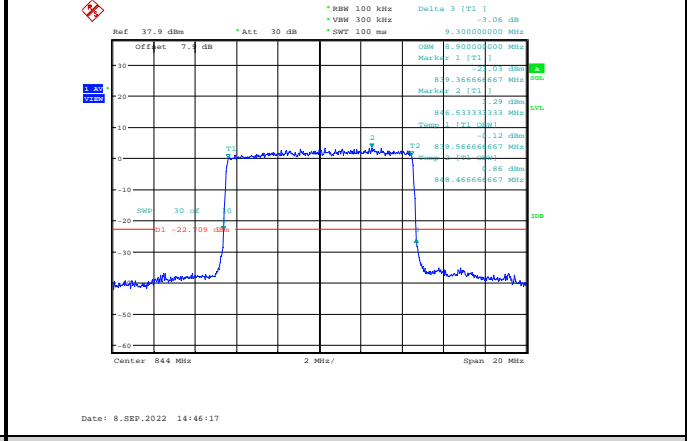

Band5-10MHz-QPSK-20525-50RB#0

Band5-5MHz-64QAM-20625-25RB#0

Band5-10MHz-QPSK-20600-50RB#0

Band5-10MHz-16QAM-20450-50RB#0

Band5-10MHz-64QAM-20450-50RB#0

Band5-10MHz-16QAM-20525-50RB#0

Band5-10MHz-64QAM-20525-50RB#0