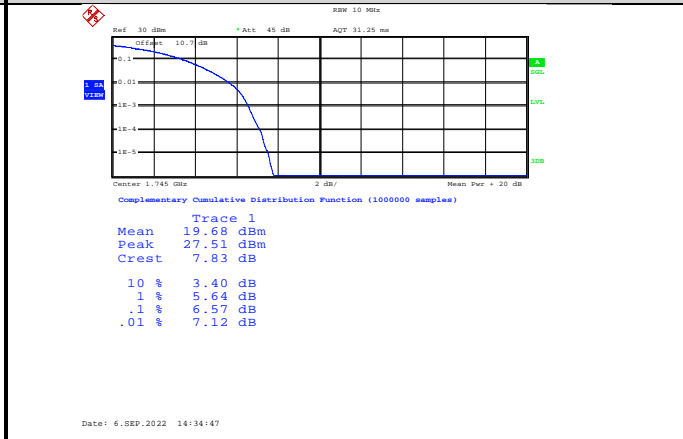

Band66-15MHz-64QAM-132047-75RB#0

Band66-20MHz-QPSK-132072-100RB#0