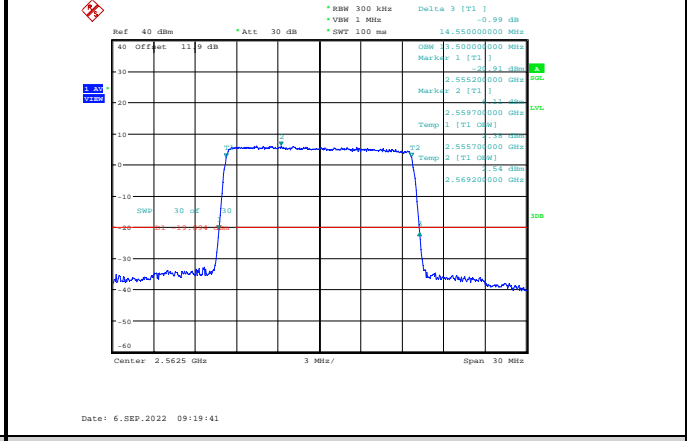

Band7-15MHz-QPSK-21100-75RB#0

Band7-15MHz-16QAM-21100-75RB#0

Band7-15MHz-QPSK-21375-75RB#0

Band7-15MHz-16QAM-21375-75RB#0