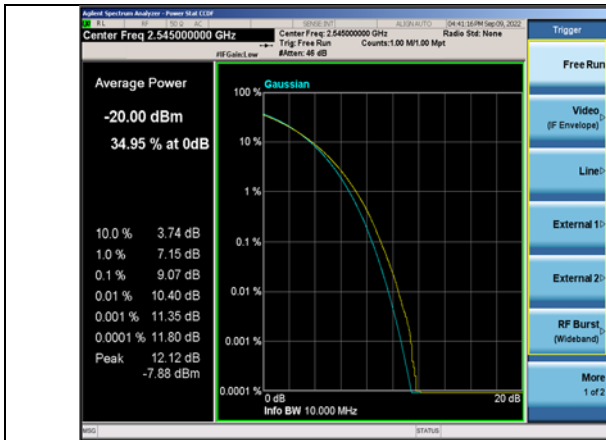

Band41-20MHz-16QAM-40140-100RB#0