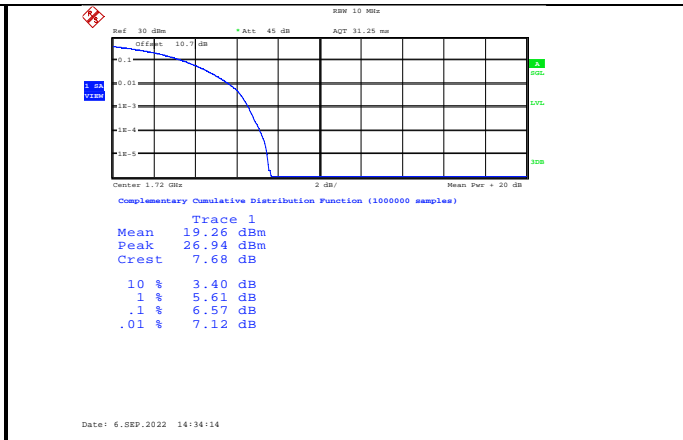

Band66-15MHz-64QAM-132047-75RB#0

Band66-20MHz-QPSK-132072-100RB#0

Band66-15MHz-64QAM-132322-75RB#0

Band66-20MHz-QPSK-132322-100RB#0

Band66-15MHz-64QAM-132597-75RB#0

Band66-20MHz-QPSK-132572-100RB#0