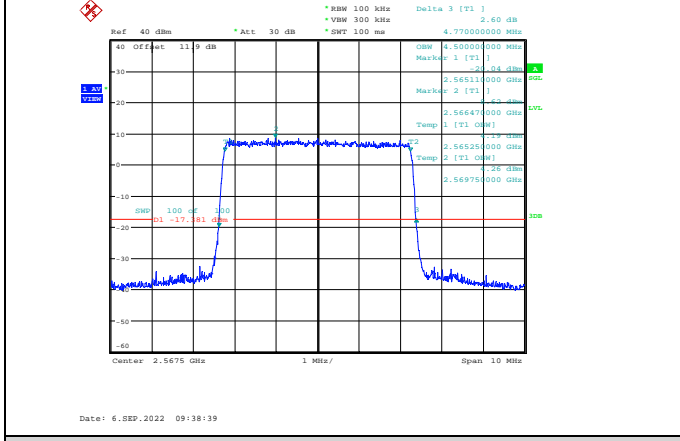

Band5-10MHz-16QAM-20600-50RB#0

Band5-10MHz-64QAM-20600-50RB#0

Band7-5MHz-QPSK-20775-25RB#0

Band7-5MHz-16QAM-20775-25RB#0

Band7-5MHz-QPSK-21100-25RB#0

Band7-5MHz-16QAM-21100-25RB#0

Band7-5MHz-QPSK-21425-25RB#0