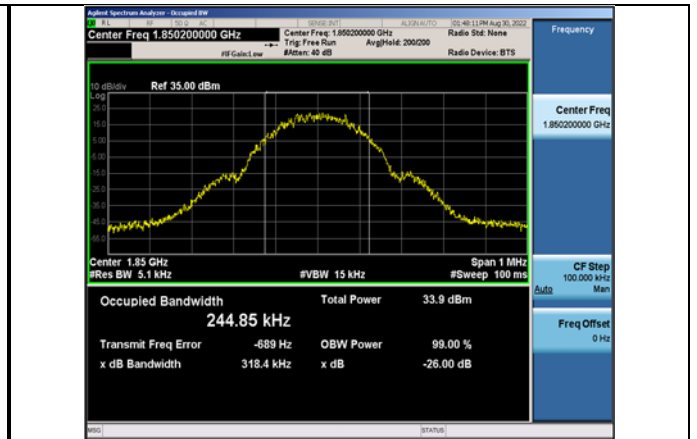

GSM1900-512-0-0.3184