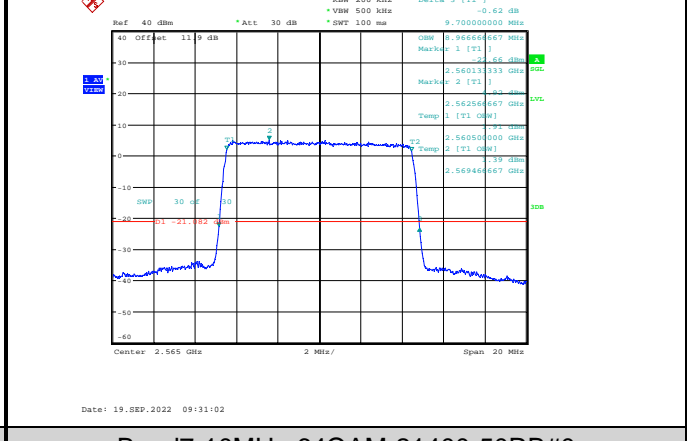

Band7-10MHz-16QAM-21100-50RB#0

Band7-10MHz-64QAM-21100-50RB#0

Band7-10MHz-16QAM-21400-50RB#0

Band7-10MHz-64QAM-21400-50RB#0