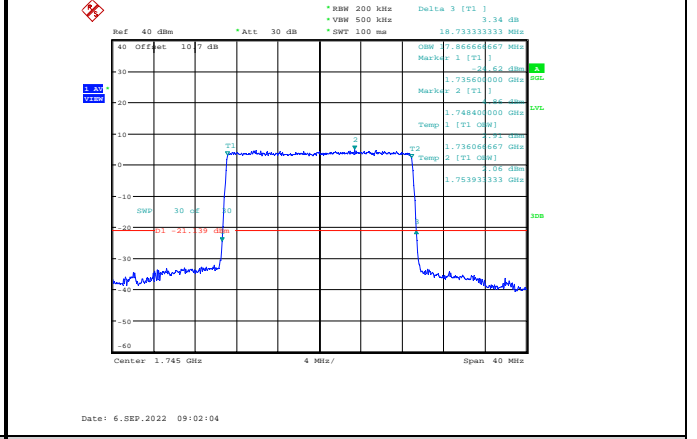

Band4-15MHz-16QAM-20175-75RB#0

Band4-15MHz-QPSK-20325-75RB#0

Band4-15MHz-16QAM-20325-75RB#0

Band4-15MHz-64QAM-20025-75RB#0

Band4-20MHz-QPSK-20050-100RB#0

Band4-15MHz-64QAM-20175-75RB#0

Band4-20MHz-QPSK-20175-100RB#0