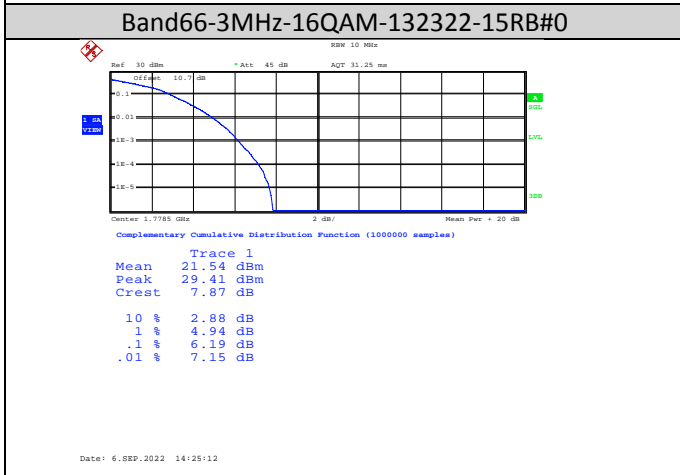

Band66-3MHz-16QAM-132657-15RB#0