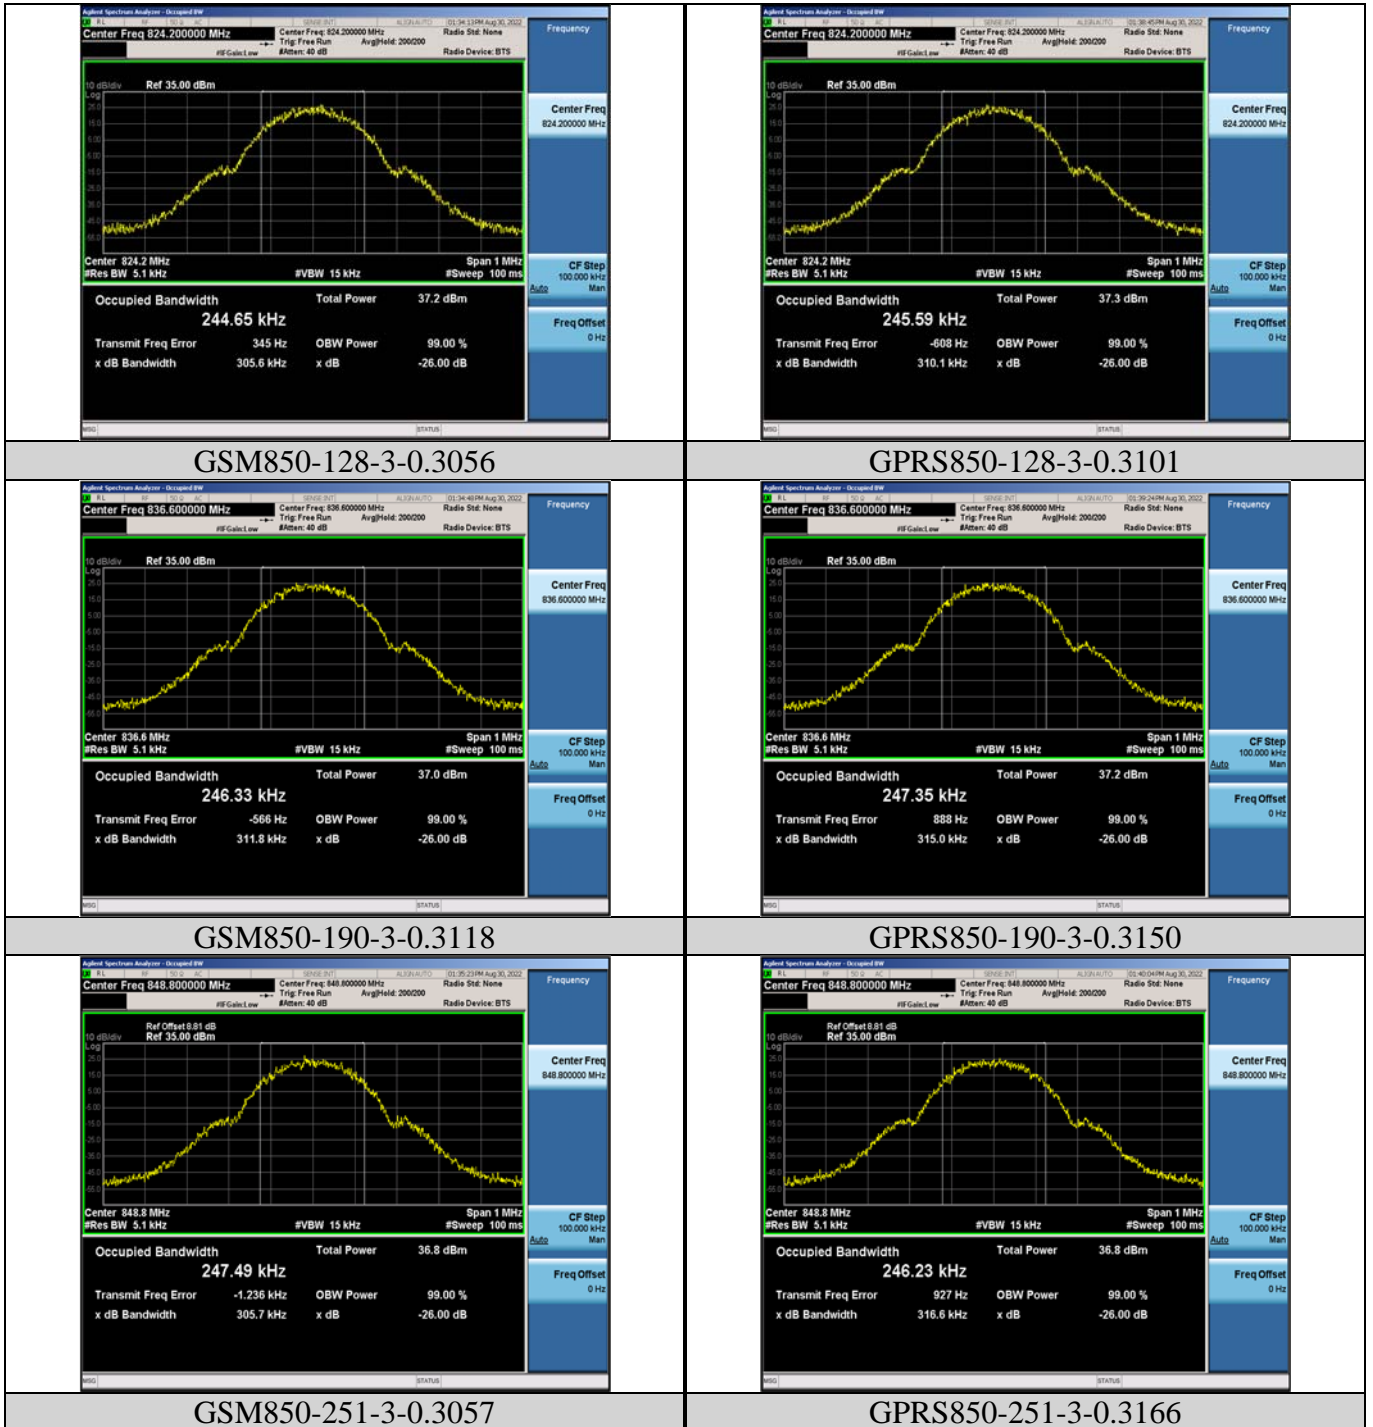

**Test Graphs:
GSM:**