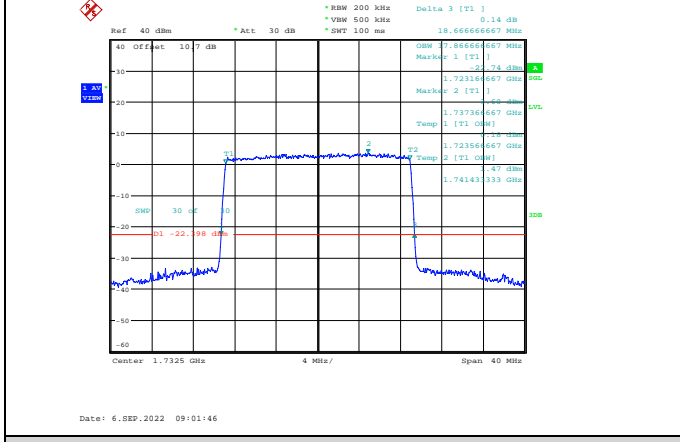

Band4-20MHz-16QAM-20175-100RB#0