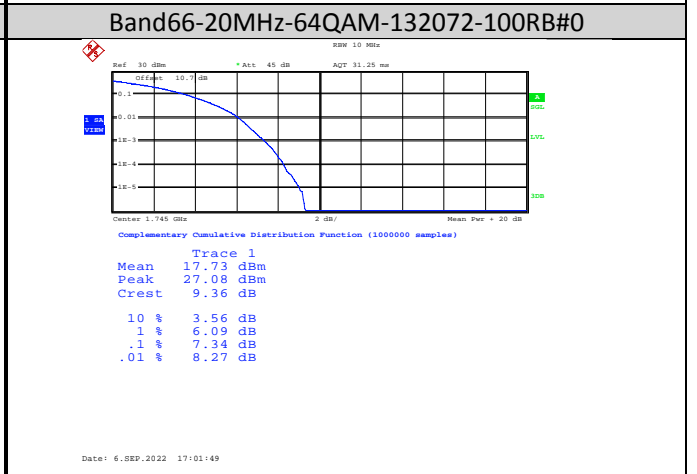

Band66-20MHz-16QAM-132572-100RB#0

Band66-20MHz-64QAM-132572-100RB#0

3. APPENDIX C: OCCUPIED BANDWIDTH

GSM:

Band	Channel	Occupied Bandwidth (MHz)	26dB Bandwidth (MHz)	Limit (MHz)	Verdict
GSM850	128	0.24465	0.3056	---	PASS
GSM850	190	0.24633	0.3118	---	PASS
GSM850	251	0.24749	0.3057	---	PASS
GPRS850	128	0.24559	0.3101	---	PASS
GPRS850	190	0.24735	0.3150	---	PASS
GPRS850	251	0.24623	0.3166	---	PASS
EGPRS850	128	0.24712	0.3134	---	PASS
EGPRS850	190	0.24896	0.3096	---	PASS
EGPRS850	251	0.24987	0.3129	---	PASS
GSM1900	512	0.24485	0.3184	---	PASS
GSM1900	661	0.24428	0.3066	---	PASS
GSM1900	810	0.24280	0.3104	---	PASS
GPRS1900	512	0.24569	0.3128	---	PASS
GPRS1900	661	0.24571	0.3165	---	PASS
GPRS1900	810	0.24571	0.3192	---	PASS
EGPRS1900	512	0.24914	0.3082	---	PASS
EGPRS1900	661	0.24727	0.3149	---	PASS
EGPRS1900	810	0.24931	0.3146	---	PASS