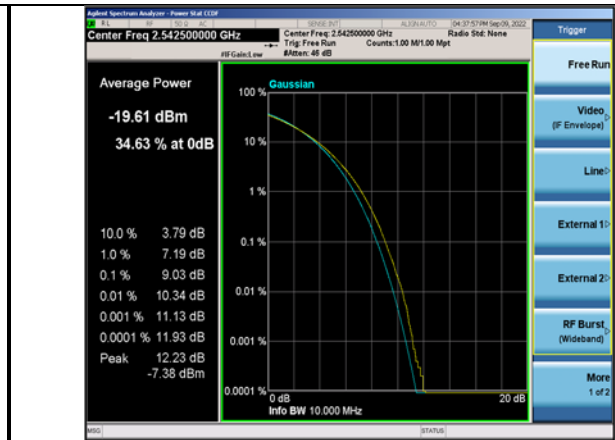

Band41-10MHz-64QAM-40090-50RB#0

Band41-10MHz-16QAM-40640-50RB#0

Band41-10MHz-64QAM-40640-50RB#0

Band41-10MHz-16QAM-41190-50RB#0

Band41-10MHz-64QAM-41190-50RB#0

Band41-15MHz-QPSK-40115-75RB#0

Band41-15MHz-16QAM-40115-75RB#0