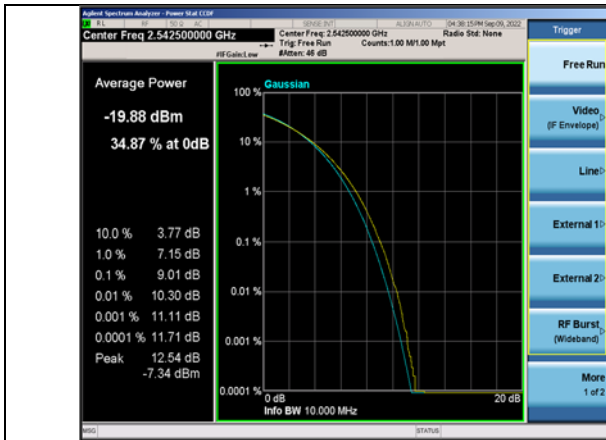

Band41-15MHz-QPSK-40640-75RB#0

Band41-15MHz-16QAM-40640-75RB#0

Band41-15MHz-QPSK-41165-75RB#0

Band41-15MHz-16QAM-41165-75RB#0

Band41-15MHz-64QAM-40115-75RB#0

Band41-20MHz-QPSK-40140-100RB#0

Band41-15MHz-64QAM-40640-75RB#0