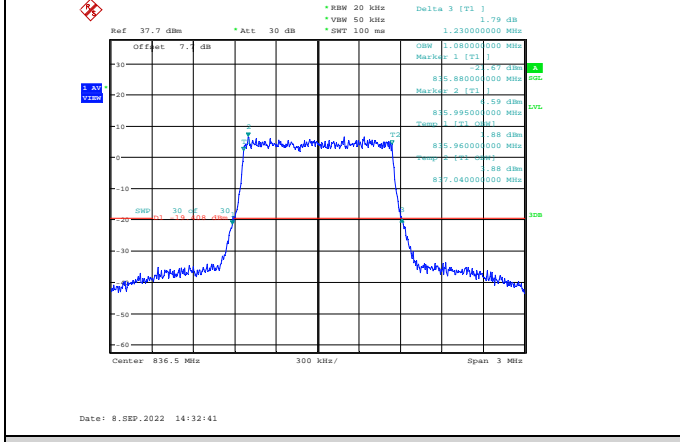

Band5-1.4MHz-64QAM-20525-6RB#0