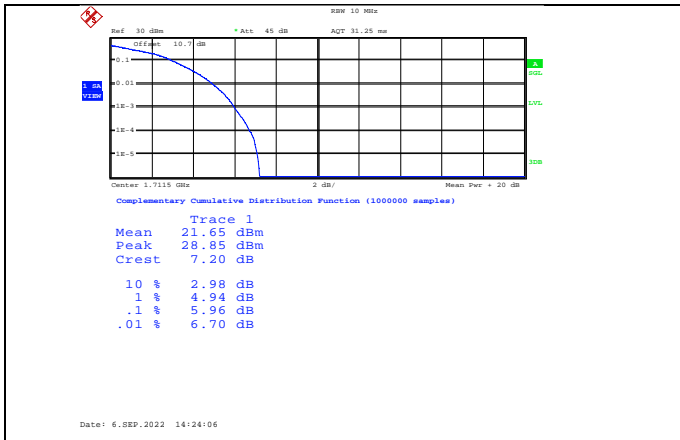

Band66-3MHz-16QAM-132657-15RB#0

Band66-3MHz-64QAM-132657-15RB#0