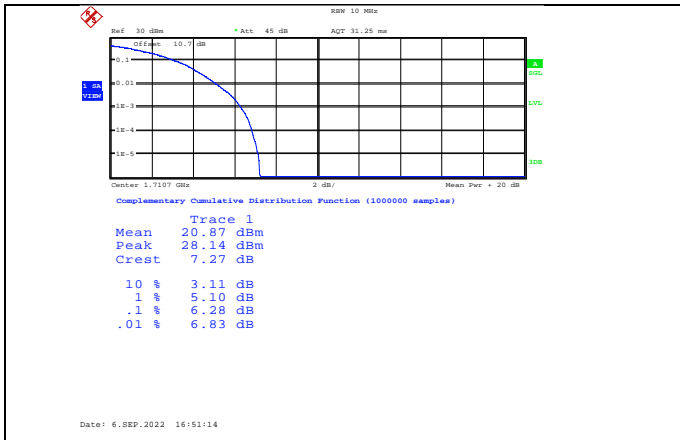

Band41-20MHz-16QAM-41140-100RB#0

Band41-20MHz-64QAM-41140-100RB#0

Band66-1.4MHz-QPSK-132665-6RB#0

Band66-1.4MHz-16QAM-132665-6RB#0

Band66-1.4MHz-64QAM-131979-6RB#0

Band66-3MHz-QPSK-131987-15RB#0

Band66-1.4MHz-64QAM-132322-6RB#0