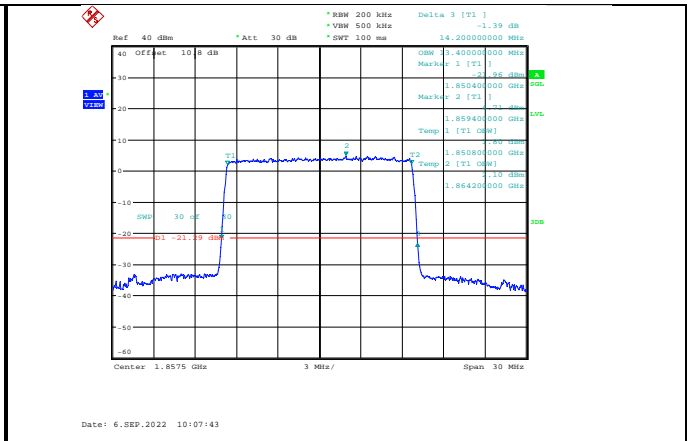

Band2-10MHz-64QAM-18650-50RB#0

Band2-10MHz-16QAM-18900-50RB#0

Band2-10MHz-64QAM-18900-50RB#0

Band2-10MHz-16QAM-19150-50RB#0

Band2-10MHz-64QAM-19150-50RB#0

Band2-15MHz-QPSK-18675-75RB#0

Band2-15MHz-16QAM-18675-75RB#0