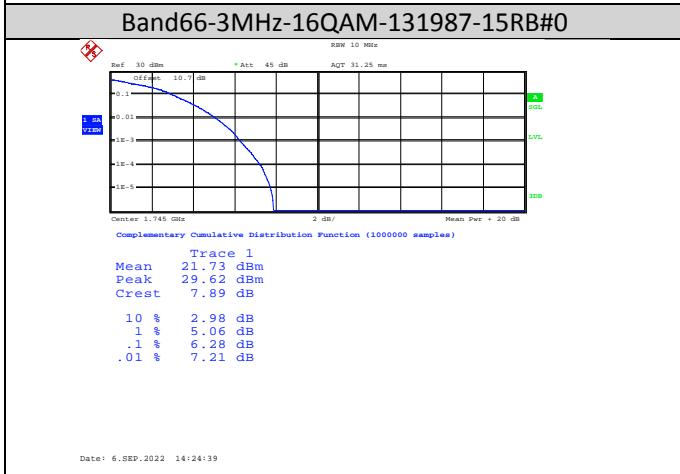

Band66-3MHz-16QAM-132657-15RB#0

Band66-3MHz-64QAM-132657-15RB#0