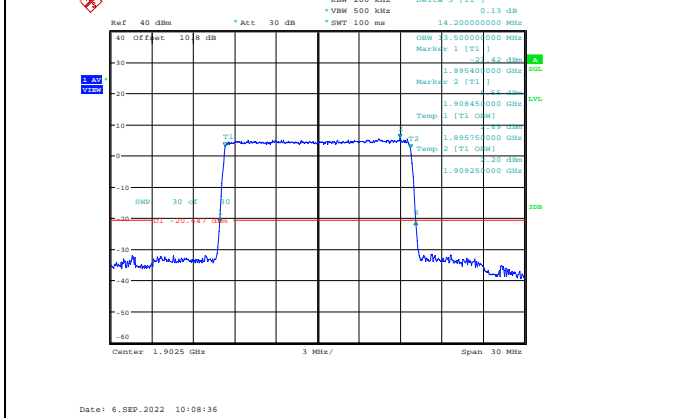

Band2-15MHz-QPSK-19125-75RB#0