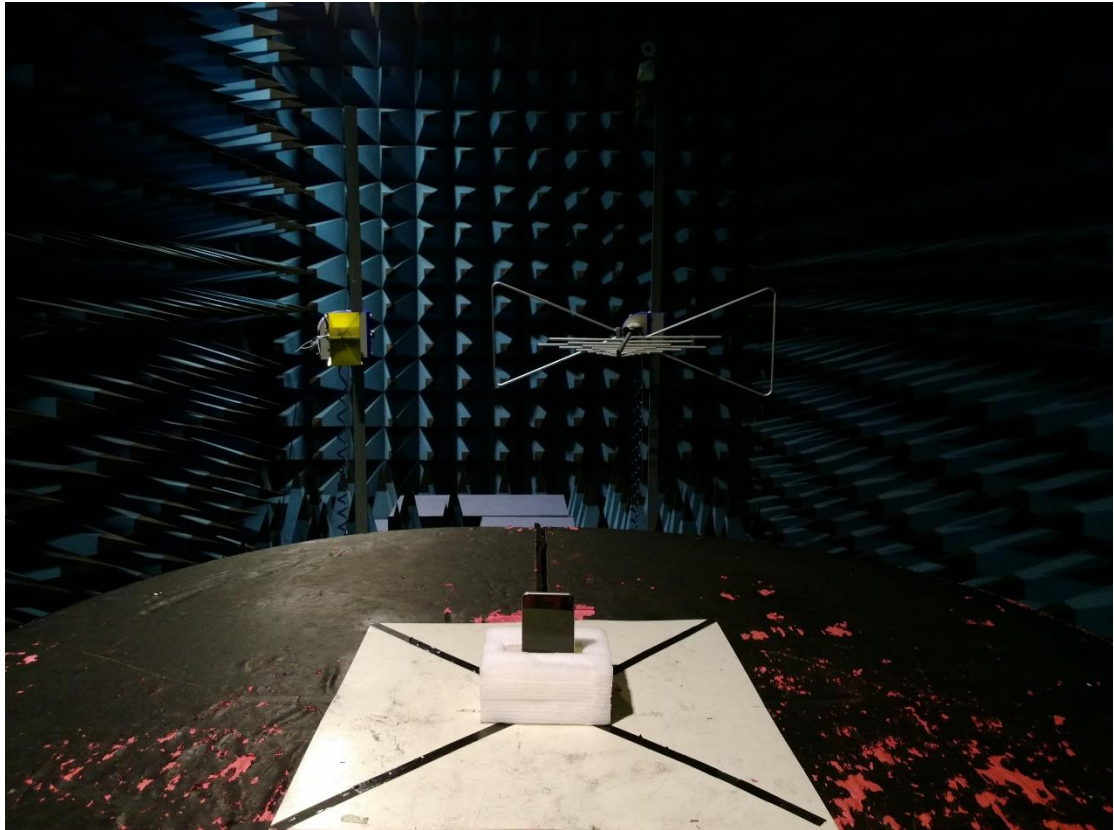

Radiated Spurious
Below 18GHz

18GHz -26.5GHz