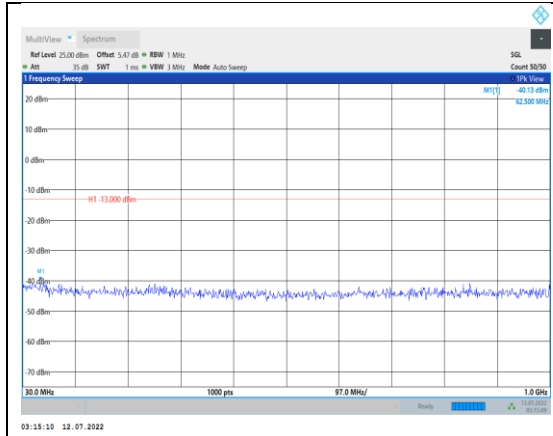

**Band66-5MHz-16QAM-132322-1RB#0-
Range1:30~1000MHz**