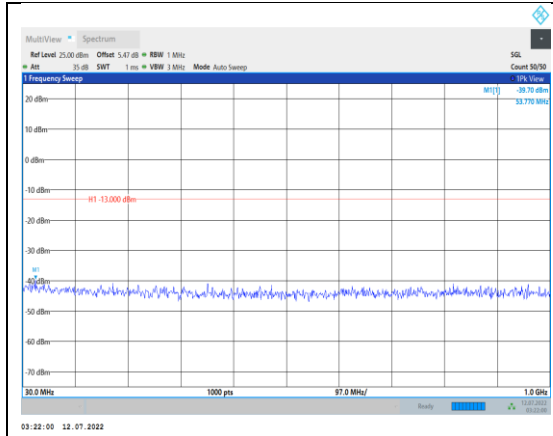

**Band66-15MHz-16QAM-132322-1RB#0-
Range1:30~1000MHz**