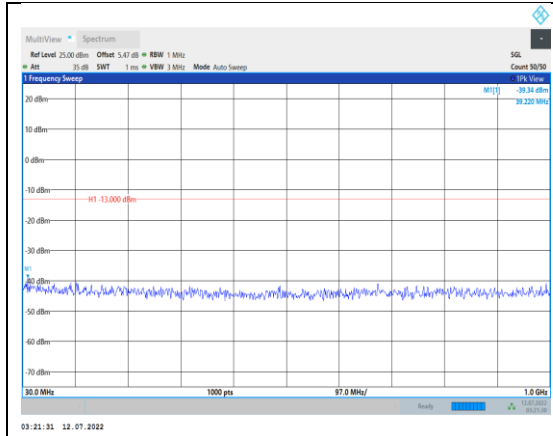

**Band66-15MHz-QPSK-132322-1RB#0-
Range1:30~1000MHz**