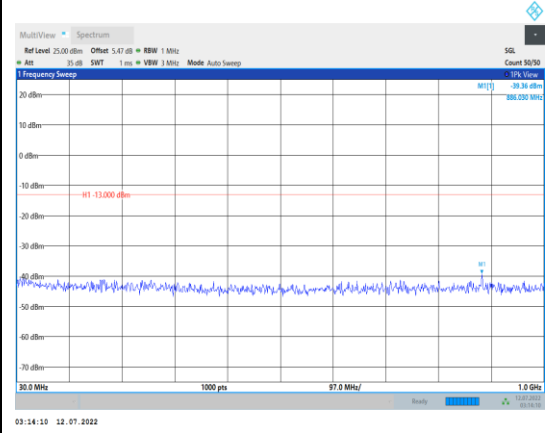

**Band66-5MHz-16QAM-131997-1RB#0-
Range1:30~1000MHz**