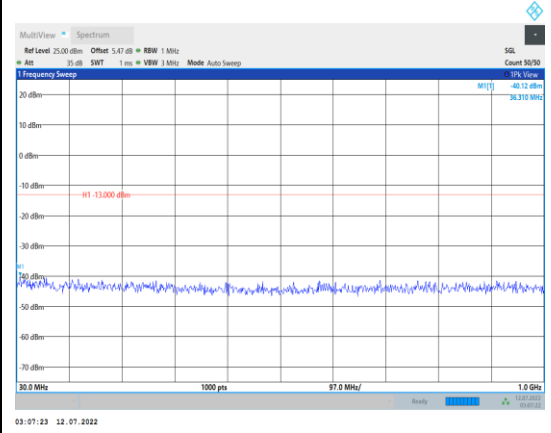

**Band66-1.4MHz-16QAM-131979-1RB#0-
Range1:30~1000MHz**