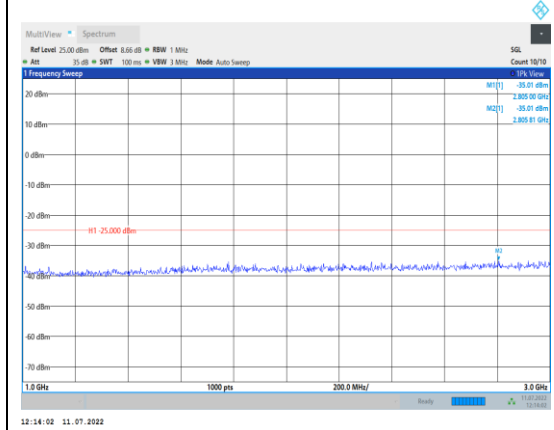

**Band38-15MHz-16QAM-38175-1RB#0-
Range1:30~1000MHz**

**Band38-15MHz-16QAM-38175-1RB#0-
Range2:1000~3000MHz**