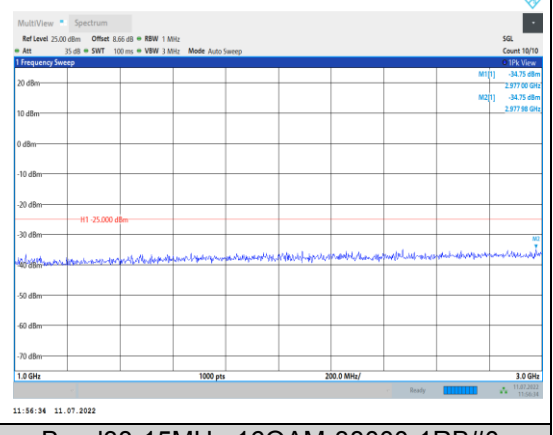

**Band38-15MHz-16QAM-38000-1RB#0-
Range1:30~1000MHz**

**Band38-15MHz-16QAM-38000-1RB#0-
Range2:1000~3000MHz**