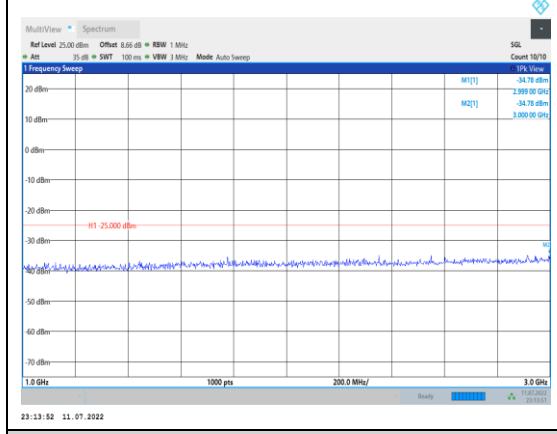

**Band41-15MHz-QPSK-40620-1RB#0-
Range1:30~1000MHz**

**Band41-15MHz-QPSK-40620-1RB#0-
Range2:1000~3000MHz**