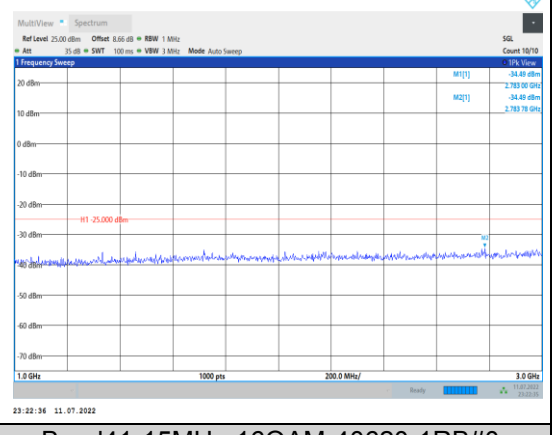

**Band41-15MHz-16QAM-40620-1RB#0-
Range1:30~1000MHz**

**Band41-15MHz-16QAM-40620-1RB#0-
Range2:1000~3000MHz**