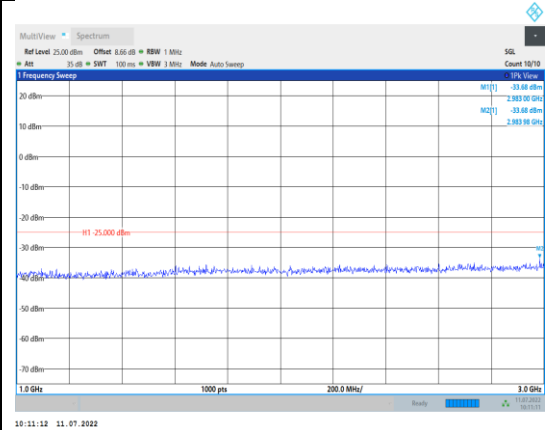

**Band38-5MHz-16QAM-38000-1RB#0-
Range1:30~1000MHz**

**Band38-5MHz-16QAM-38000-1RB#0-
Range2:1000~3000MHz**