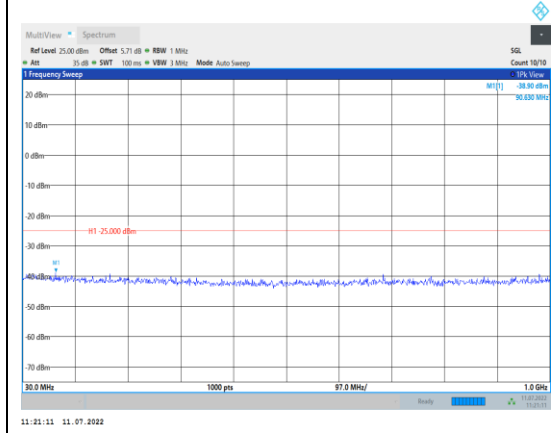

**Band38-10MHz-16QAM-38000-1RB#0-
Range3:3000~27000MHz**

**Band38-10MHz-16QAM-38200-1RB#0-
Range1:30~1000MHz**