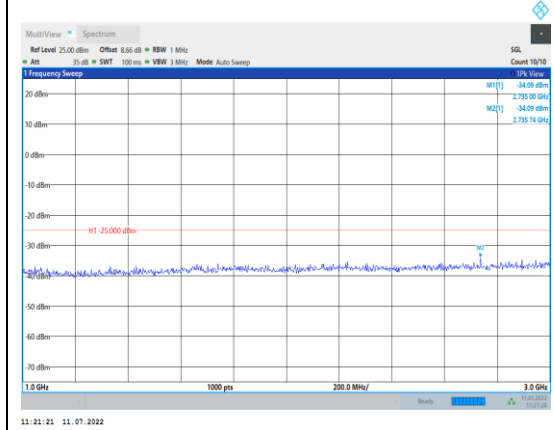

**Band38-10MHz-16QAM-38200-1RB#0-
Range1:30~1000MHz**

**Band38-10MHz-16QAM-38200-1RB#0-
Range2:1000~3000MHz**