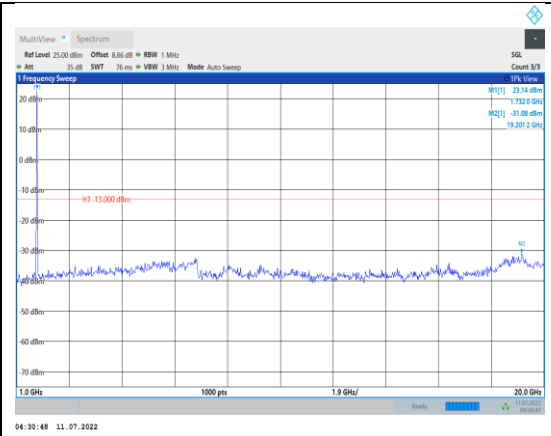

**Band4-15MHz-16QAM-20325-1RB#0-
Range2:1000~20000MHz**

**Band4-20MHz-QPSK-20175-1RB#0-
Range2:1000~20000MHz**