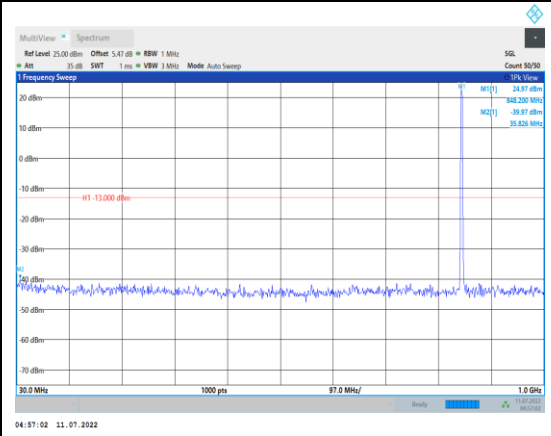

**Band5-1.4MHz-16QAM-20525-1RB#0-
Range2:1000~10000MHz**

**Band5-1.4MHz-16QAM-20643-1RB#0-
Range1:30~1000MHz**