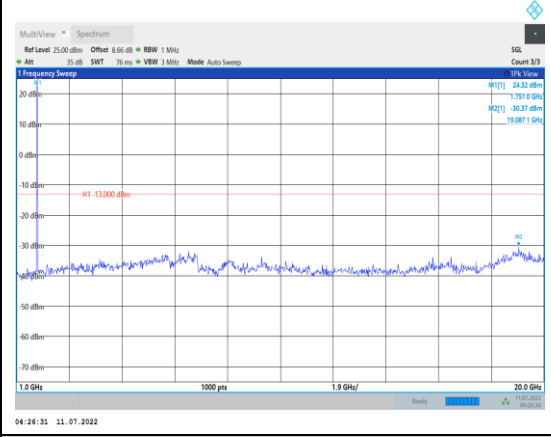

**Band4-15MHz-16QAM-20325-1RB#0-
Range1:30~1000MHz**

**Band4-15MHz-16QAM-20325-1RB#0-
Range2:1000~20000MHz**