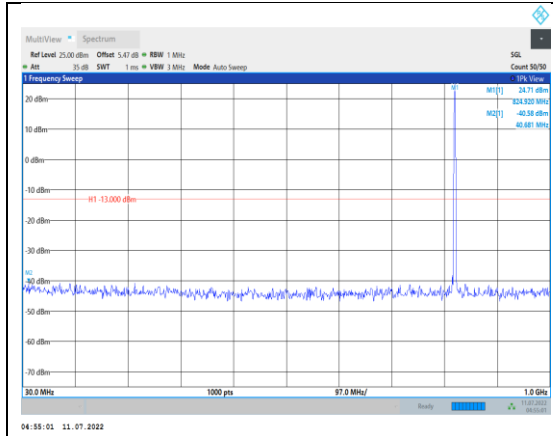

**Band5-1.4MHz-QPSK-20525-1RB#0-
Range1:30~1000MHz**

**Band5-1.4MHz-16QAM-20407-1RB#0-
Range1:30~1000MHz**