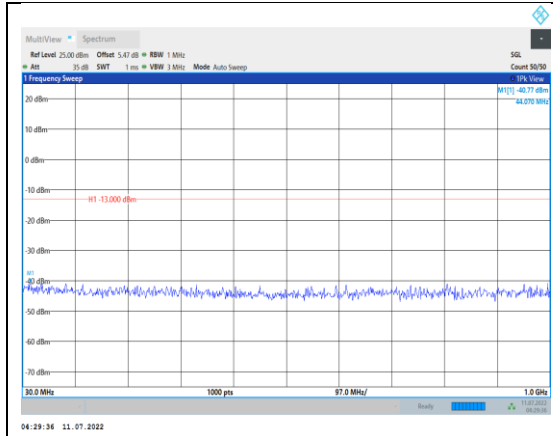

**Band4-15MHz-16QAM-20025-1RB#0-  
Range2:1000~20000MHz**

**Band4-15MHz-16QAM-20325-1RB#0-  
Range1:30~1000MHz**

**Band4-15MHz-16QAM-20175-1RB#0-  
Range1:30~1000MHz**

**Band4-15MHz-16QAM-20325-1RB#0-  
Range2:1000~20000MHz**