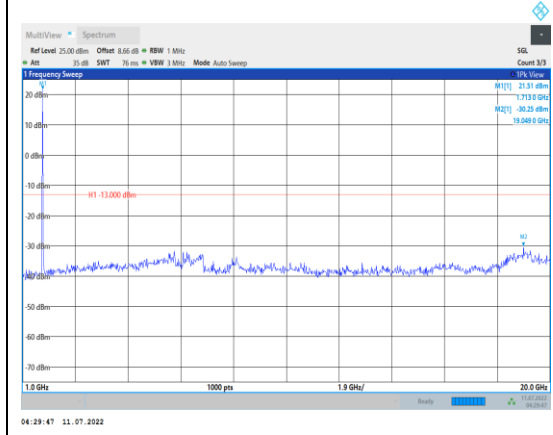

**Band4-20MHz-QPSK-20050-1RB#0-
Range1:30~1000MHz**

**Band4-20MHz-QPSK-20050-1RB#0-
Range2:1000~20000MHz**