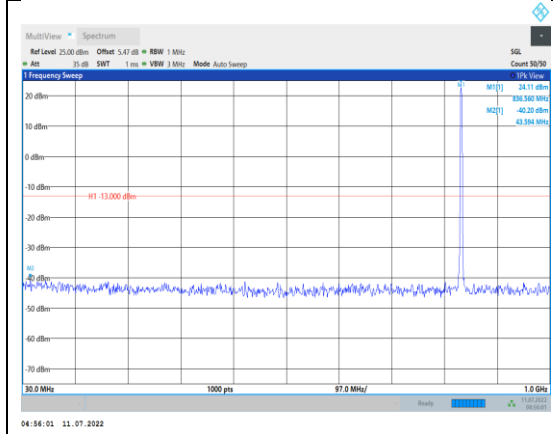

**Band5-1.4MHz-16QAM-20407-1RB#0-
Range2:1000~10000MHz**

**Band5-1.4MHz-16QAM-20525-1RB#0-
Range1:30~1000MHz**