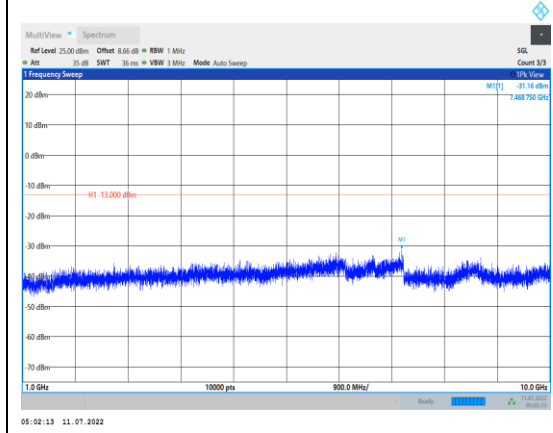

**Band5-3MHz-QPSK-20415-1RB#0-
Range1:30~1000MHz**

**Band5-3MHz-QPSK-20415-1RB#0-
Range2:1000~10000MHz**