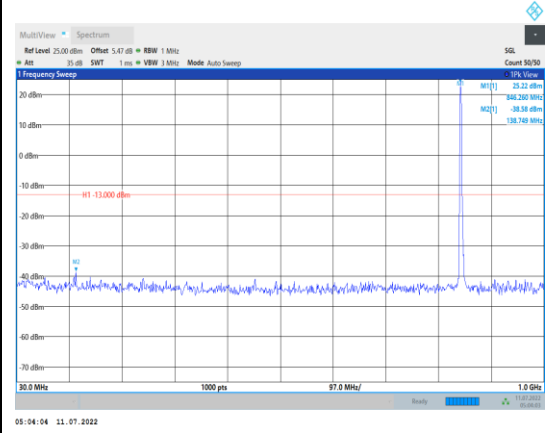

**Band5-3MHz-QPSK-20525-1RB#0-
Range2:1000~10000MHz**

**Band5-3MHz-QPSK-20635-1RB#0-
Range1:30~1000MHz**