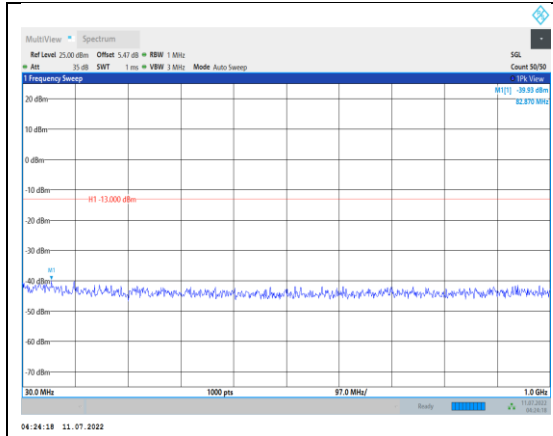

**Band4-15MHz-QPSK-20175-1RB#0-
Range1:30~1000MHz**

**Band4-15MHz-16QAM-20025-1RB#0-
Range1:30~1000MHz**