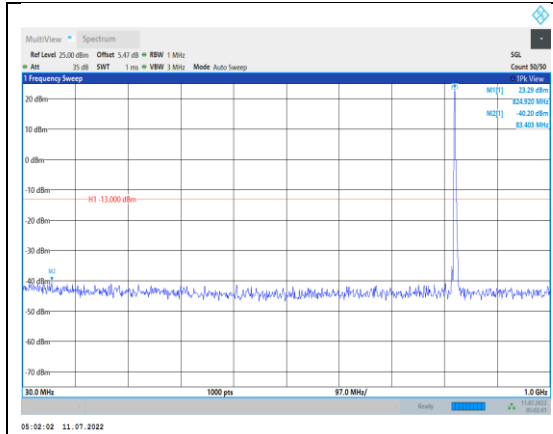

**Band5-1.4MHz-16QAM-20407-1RB#0-  
Range2:1000~10000MHz**

**Band5-1.4MHz-16QAM-20643-1RB#0-  
Range1:30~1000MHz**

**Band5-1.4MHz-16QAM-20525-1RB#0-  
Range1:30~1000MHz**

**Band5-1.4MHz-16QAM-20643-1RB#0-  
Range2:1000~10000MHz**