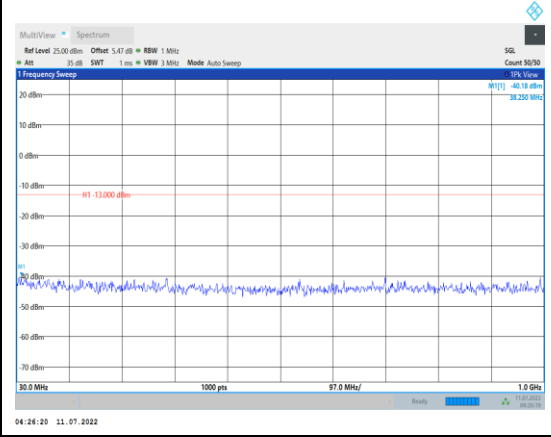

**Band4-15MHz-16QAM-20175-1RB#0-
Range2:1000~20000MHz**

**Band4-15MHz-16QAM-20325-1RB#0-
Range1:30~1000MHz**