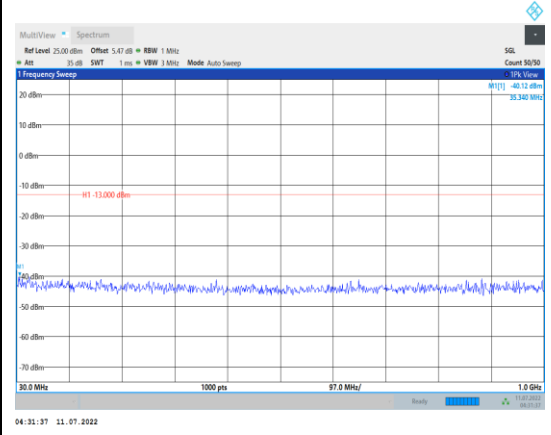

**Band4-20MHz-QPSK-20175-1RB#0-
Range2:1000~20000MHz**

**Band4-20MHz-QPSK-20300-1RB#0-
Range1:30~1000MHz**