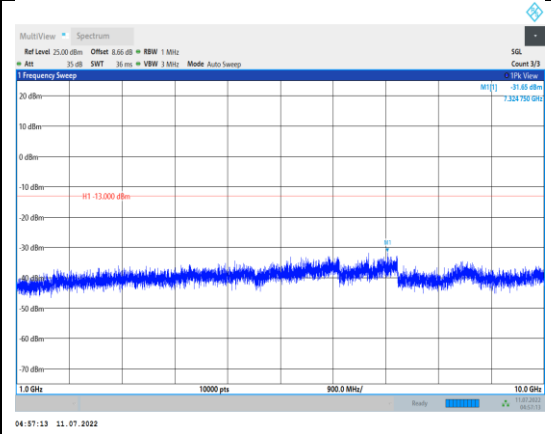

**Band5-1.4MHz-16QAM-20643-1RB#0-
Range1:30~1000MHz**

**Band5-1.4MHz-16QAM-20643-1RB#0-
Range2:1000~10000MHz**