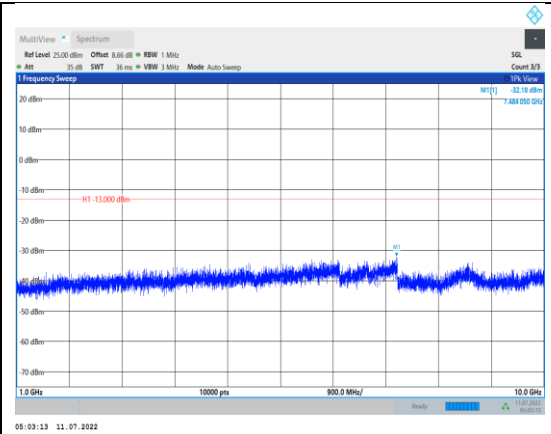

**Band5-1.4MHz-16QAM-20643-1RB#0-
Range2:1000~10000MHz**

**Band5-3MHz-QPSK-20525-1RB#0-
Range2:1000~10000MHz**