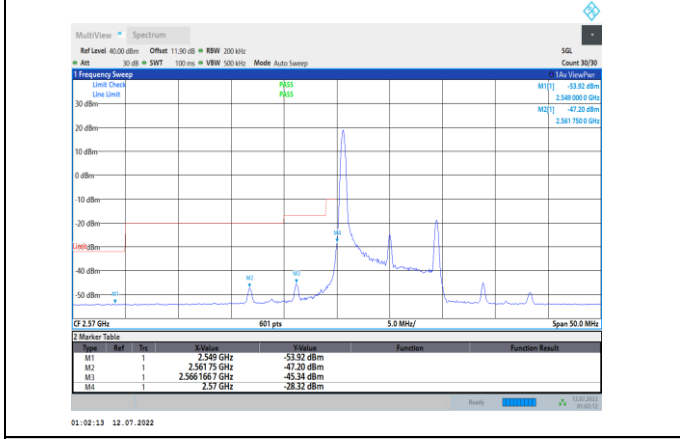

Band38-5MHz-16QAM-37775-25RB#0

Band38-5MHz-16QAM-38225-1RB#24

Band38-10MHz-QPSK-37800-50RB#0

Band38-5MHz-16QAM-38225-25RB#0

Band38-10MHz-QPSK-38200-1RB#49

Band38-10MHz-QPSK-37800-1RB#0

Band38-10MHz-QPSK-38200-50RB#0