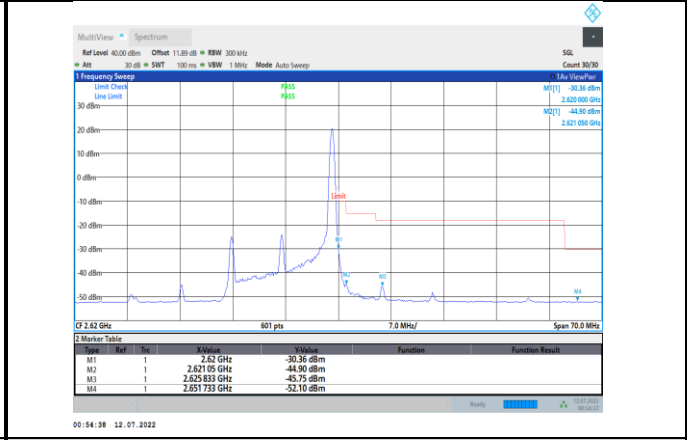

Band38-15MHz-16QAM-37825-75RB#0

Band38-15MHz-16QAM-38175-1RB#74