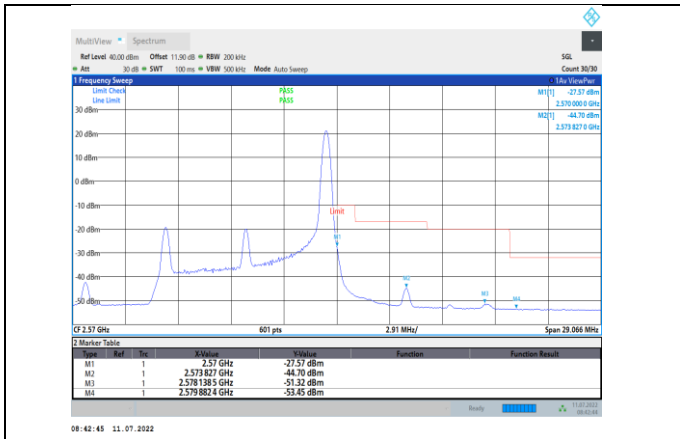

Band7-5MHz-QPSK-20775-1RB#0

Band7-5MHz-QPSK-21425-25RB#0

Band7-5MHz-16QAM-20775-1RB#0

Band7-5MHz-16QAM-21425-25RB#0

Band7-5MHz-16QAM-20775-25RB#0

Band7-10MHz-QPSK-20800-1RB#0

Band7-5MHz-16QAM-21425-1RB#24

Band7-10MHz-QPSK-20800-50RB#0