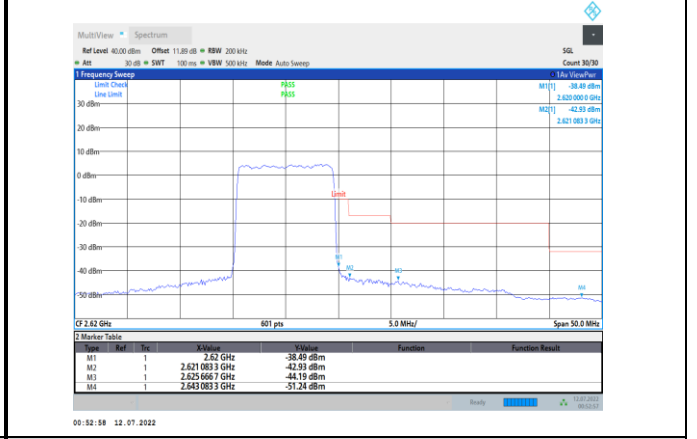

Band38-5MHz-16QAM-37775-25RB#0

Band38-5MHz-16QAM-38225-1RB#24

Band38-10MHz-QPSK-37800-50RB#0

Band38-5MHz-16QAM-38225-25RB#0

Band38-10MHz-QPSK-38200-1RB#49

Band38-10MHz-QPSK-37800-1RB#0

Band38-10MHz-QPSK-38200-50RB#0