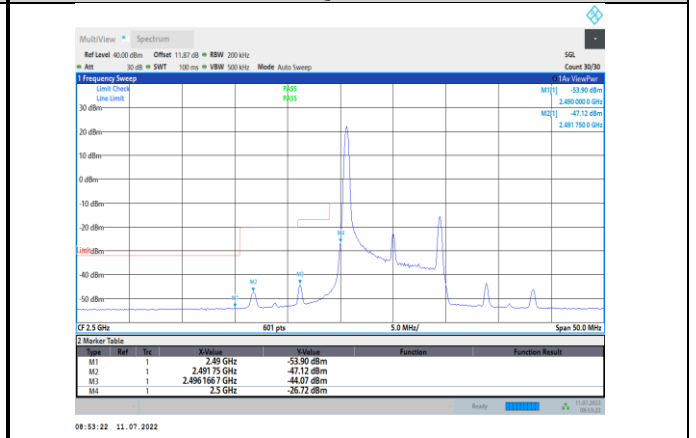

Band7-5MHz-QPSK-20775-1RB#0

Band7-5MHz-QPSK-21425-25RB#0

Band7-5MHz-16QAM-20775-1RB#0

Band7-5MHz-16QAM-21425-25RB#0

Band7-5MHz-16QAM-20775-25RB#0

Band7-10MHz-QPSK-20800-1RB#0

Band7-5MHz-16QAM-21425-1RB#24

Band7-10MHz-QPSK-20800-50RB#0