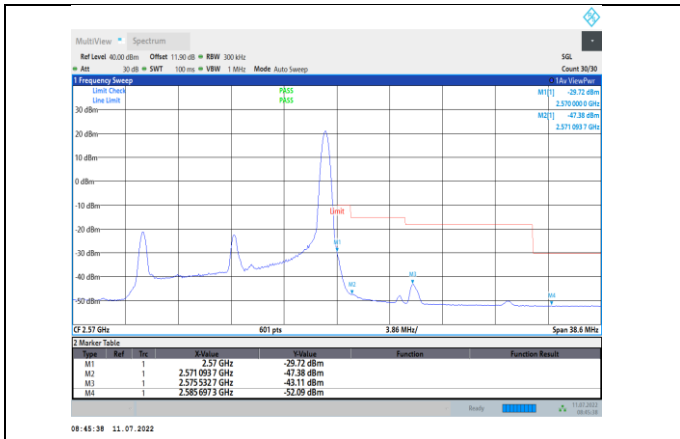

Band7-15MHz-QPSK-21375-75RB#0

Band7-15MHz-QPSK-20825-75RB#0

Band7-15MHz-16QAM-20825-1RB#0

Band7-15MHz-QPSK-21375-1RB#74

Band7-15MHz-16QAM-20825-75RB#0

Band7-15MHz-16QAM-21375-1RB#74

Band7-20MHz-QPSK-20850-100RB#0