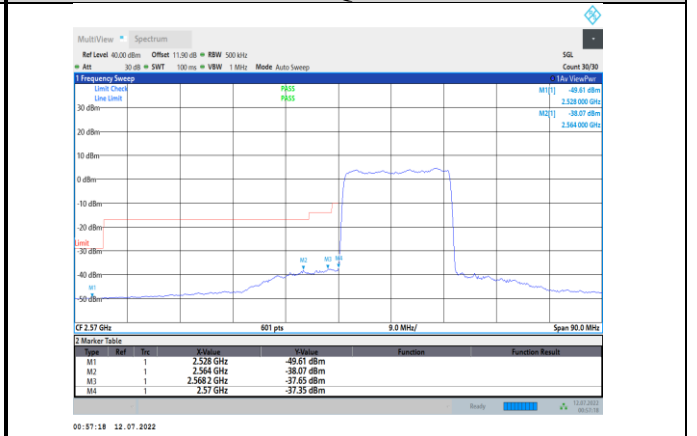

Band38-20MHz-16QAM-37850-1RB#0

Band38-20MHz-16QAM-37850-100RB#0