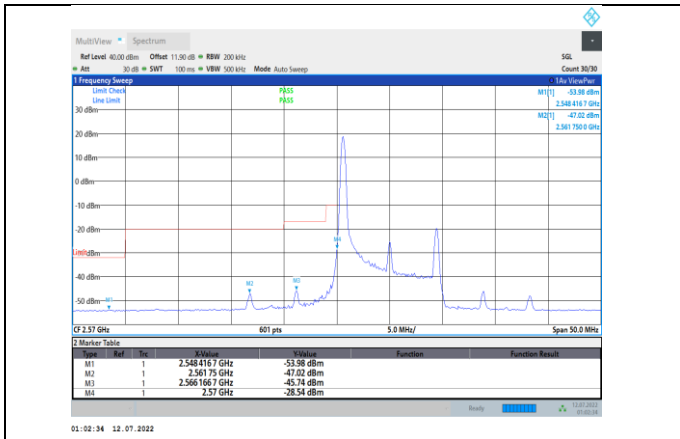

Band38-5MHz-16QAM-37775-25RB#0

Band38-5MHz-16QAM-38225-1RB#24

Band38-10MHz-QPSK-37800-50RB#0

Band38-5MHz-16QAM-38225-25RB#0

Band38-10MHz-QPSK-38200-1RB#49

Band38-10MHz-QPSK-37800-1RB#0

Band38-10MHz-QPSK-38200-50RB#0