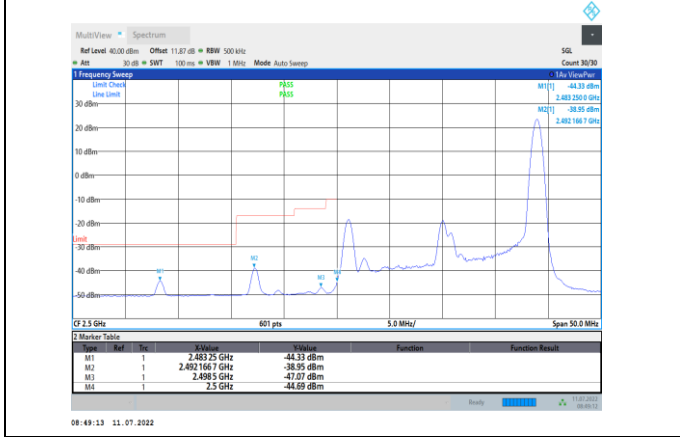

Band7-15MHz-16QAM-21375-75RB#0

Band7-20MHz-QPSK-20850-1RB#99