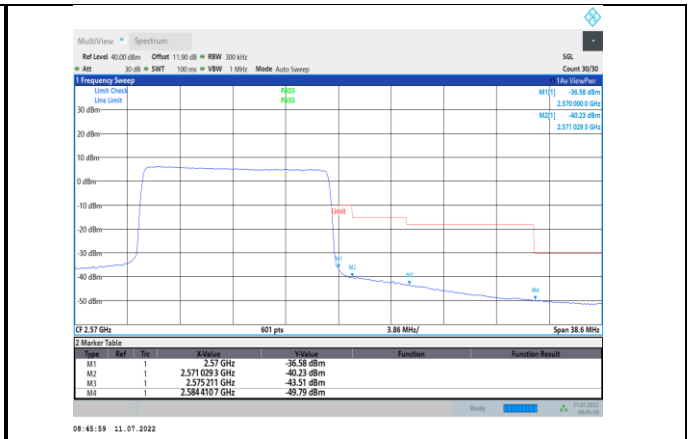

Band7-10MHz-QPSK-21400-1RB#49

Band7-10MHz-16QAM-20800-50RB#0

Band7-10MHz-QPSK-21400-50RB#0

Band7-10MHz-16QAM-21400-1RB#49

Band7-10MHz-16QAM-20800-1RB#0

Band7-10MHz-16QAM-21400-50RB#0

Band7-15MHz-QPSK-20825-1RB#0