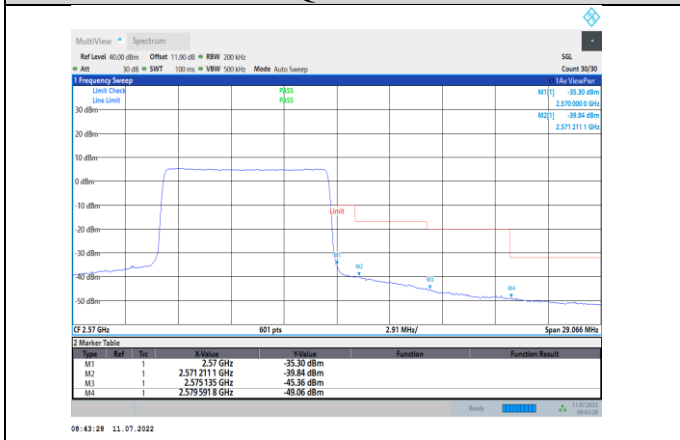

Band7-10MHz-QPSK-21400-1RB#49

Band7-10MHz-QPSK-21400-50RB#0