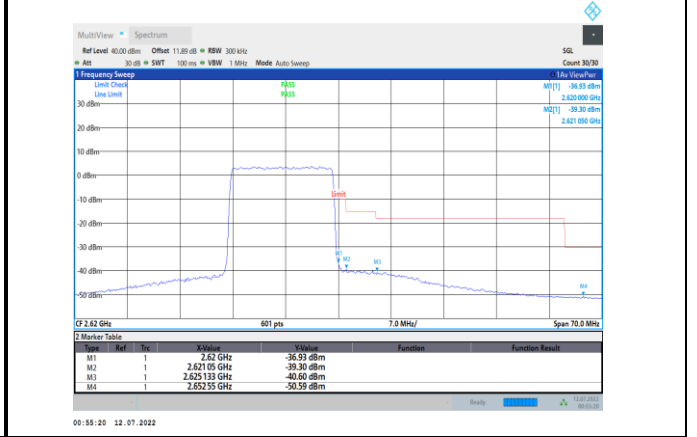

Band38-15MHz-16QAM-37825-75RB#0

Band38-15MHz-QPSK-38175-75RB#0

Band38-15MHz-16QAM-38175-1RB#74

Band38-15MHz-16QAM-37825-1RB#0

Band38-15MHz-16QAM-38175-75RB#0

Band38-20MHz-QPSK-37850-1RB#0

Band38-20MHz-QPSK-38150-100RB#0