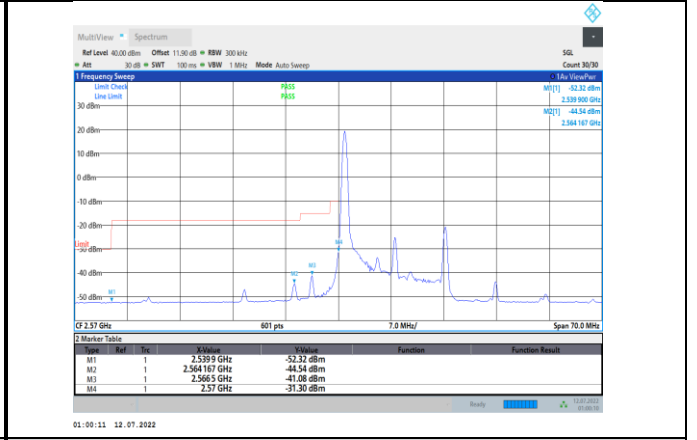

Band38-10MHz-16QAM-38200-50RB#0

Band38-15MHz-QPSK-37825-1RB#0