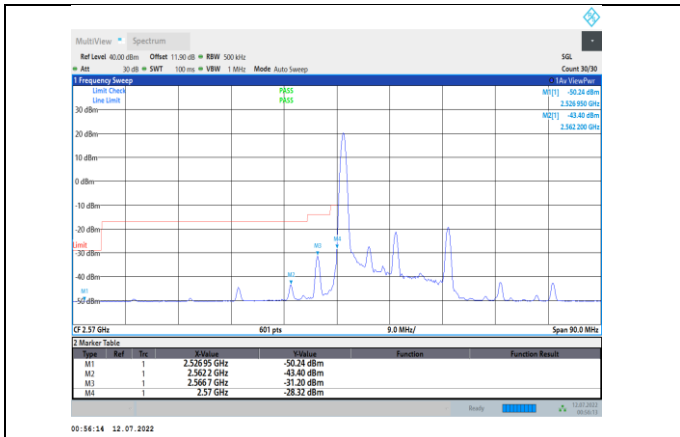

Band38-15MHz-16QAM-37825-75RB#0

Band38-15MHz-QPSK-38175-75RB#0

Band38-15MHz-16QAM-38175-1RB#74

Band38-15MHz-16QAM-37825-1RB#0

Band38-15MHz-16QAM-38175-75RB#0

Band38-20MHz-QPSK-37850-1RB#0

Band38-20MHz-QPSK-38150-100RB#0