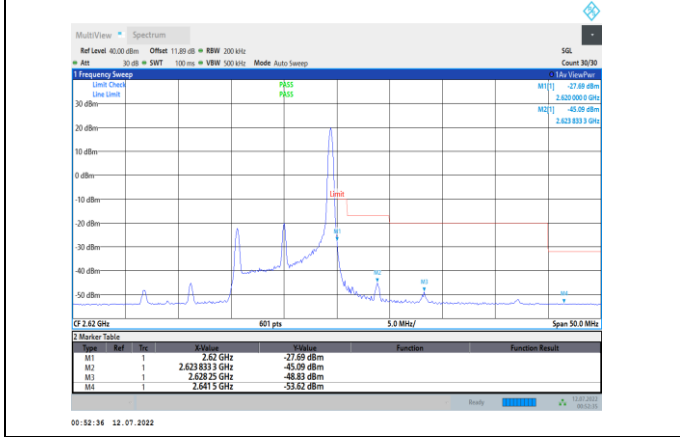

Band38-10MHz-16QAM-37800-1RB#0

Band38-10MHz-16QAM-38200-50RB#0

Band38-10MHz-16QAM-37800-50RB#0

Band38-15MHz-QPSK-37825-1RB#0

Band38-10MHz-16QAM-38200-1RB#49

Band38-15MHz-QPSK-37825-75RB#0

Band38-15MHz-QPSK-38175-1RB#74