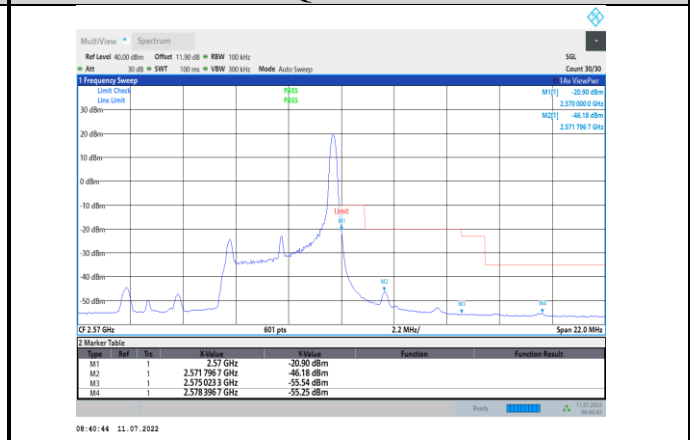

Band5-10MHz-16QAM-20450-1RB#0

Band5-10MHz-QPSK-20600-1RB#49

Band5-10MHz-16QAM-20450-50RB#0

Band5-10MHz-16QAM-20600-1RB#49

Band7-5MHz-QPSK-20775-25RB#0

Band5-10MHz-16QAM-20600-50RB#0

Band7-5MHz-QPSK-21425-1RB#24