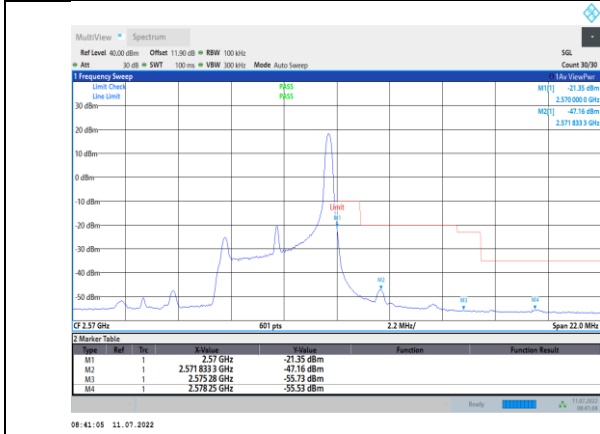

Band7-5MHz-QPSK-20775-1RB#0

Band7-5MHz-QPSK-21425-25RB#0

Band7-5MHz-16QAM-20775-1RB#0

Band7-5MHz-16QAM-21425-25RB#0

Band7-5MHz-16QAM-20775-25RB#0

Band7-10MHz-QPSK-20800-1RB#0

Band7-5MHz-16QAM-21425-1RB#24

Band7-10MHz-QPSK-20800-50RB#0