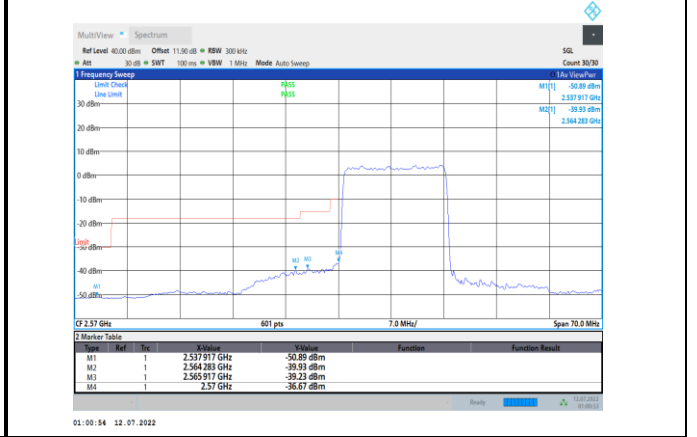

Band38-10MHz-16QAM-37800-1RB#0

Band38-10MHz-16QAM-38200-50RB#0

Band38-10MHz-16QAM-37800-50RB#0

Band38-15MHz-QPSK-37825-1RB#0

Band38-10MHz-16QAM-38200-1RB#49

Band38-15MHz-QPSK-37825-75RB#0

Band38-15MHz-QPSK-38175-1RB#74