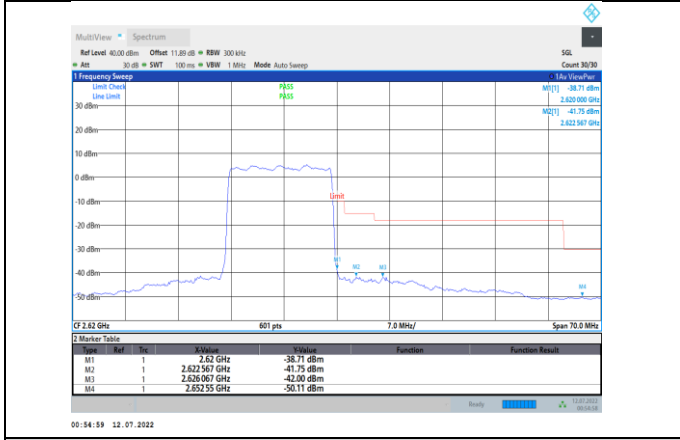

Band38-15MHz-QPSK-38175-1RB#74

Band38-15MHz-QPSK-38175-75RB#0