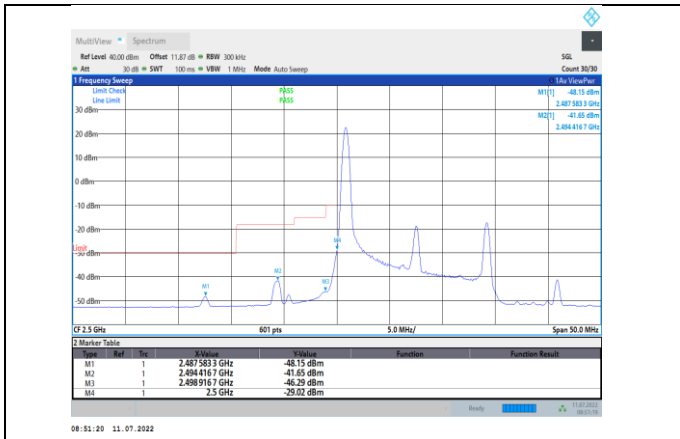

Band7-10MHz-QPSK-21400-1RB#49

Band7-10MHz-16QAM-20800-50RB#0

Band7-10MHz-QPSK-21400-50RB#0

Band7-10MHz-16QAM-21400-1RB#49

Band7-10MHz-16QAM-20800-1RB#0

Band7-10MHz-16QAM-21400-50RB#0

Band7-15MHz-QPSK-20825-1RB#0