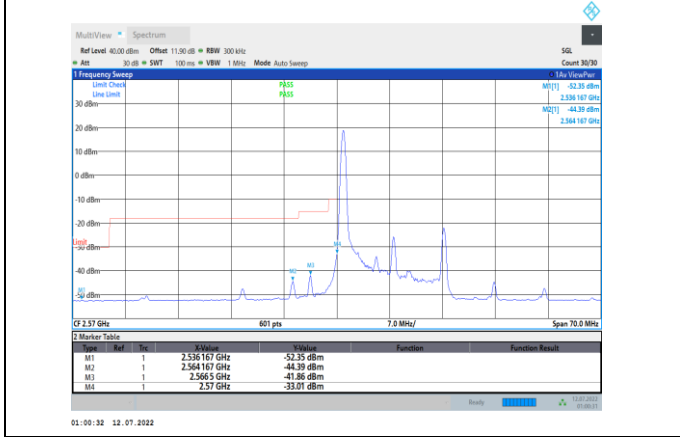

Band38-15MHz-QPSK-38175-75RB#0

Band38-15MHz-16QAM-37825-1RB#0