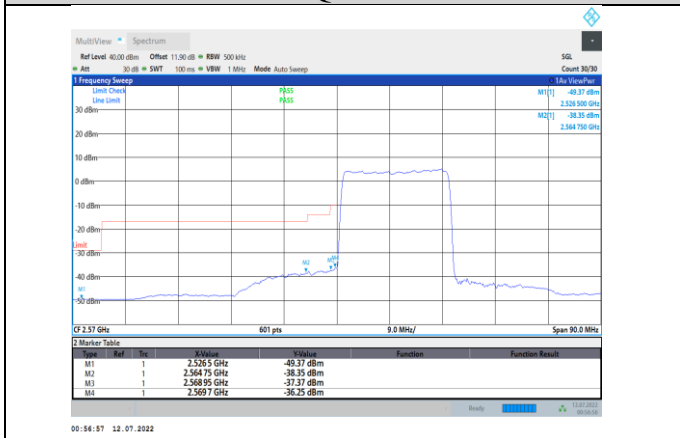

Band38-15MHz-16QAM-37825-75RB#0

Band38-15MHz-QPSK-38175-75RB#0

Band38-15MHz-16QAM-38175-1RB#74

Band38-15MHz-16QAM-37825-1RB#0

Band38-15MHz-16QAM-38175-75RB#0

Band38-20MHz-QPSK-37850-1RB#0

Band38-20MHz-QPSK-38150-100RB#0