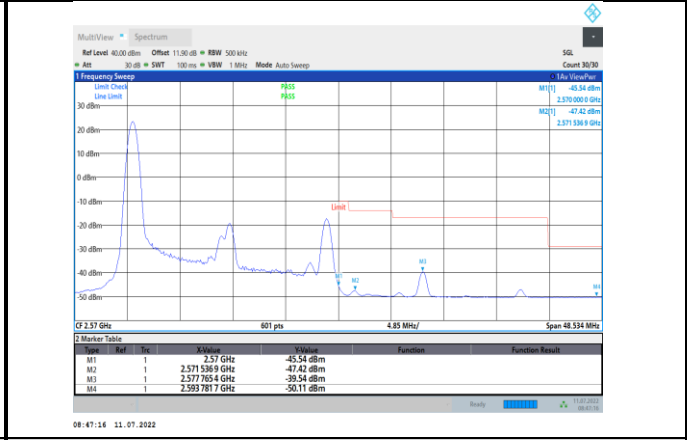

Band7-20MHz-QPSK-20850-100RB#0

Band7-20MHz-QPSK-21350-1RB#0