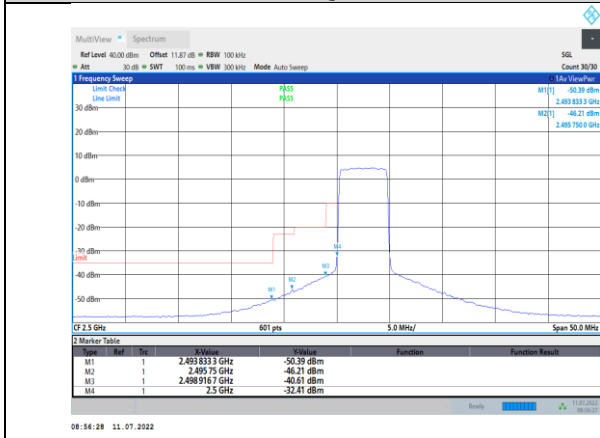

Band7-5MHz-QPSK-20775-1RB#0

Band7-5MHz-QPSK-21425-25RB#0

Band7-5MHz-16QAM-20775-1RB#0

Band7-5MHz-16QAM-21425-25RB#0

Band7-5MHz-16QAM-20775-25RB#0

Band7-10MHz-QPSK-20800-1RB#0

Band7-5MHz-16QAM-21425-1RB#24

Band7-10MHz-QPSK-20800-50RB#0