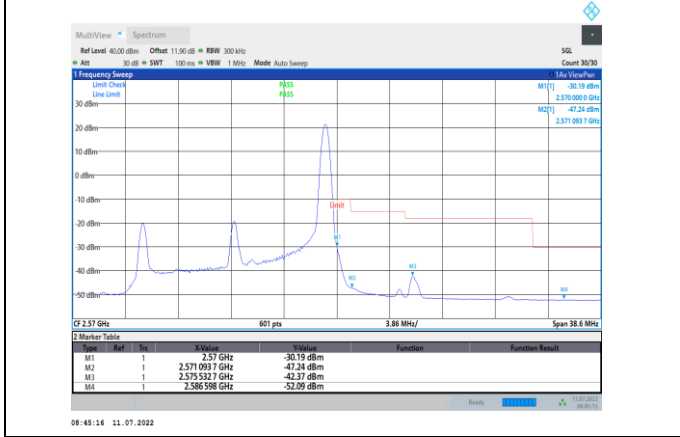

Band7-15MHz-QPSK-20825-75RB#0

Band7-15MHz-QPSK-21375-1RB#74