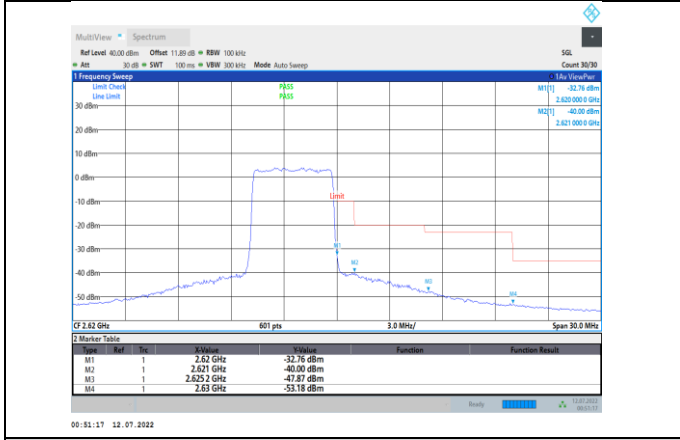

Band38-5MHz-16QAM-38225-1RB#24

Band38-5MHz-16QAM-38225-25RB#0