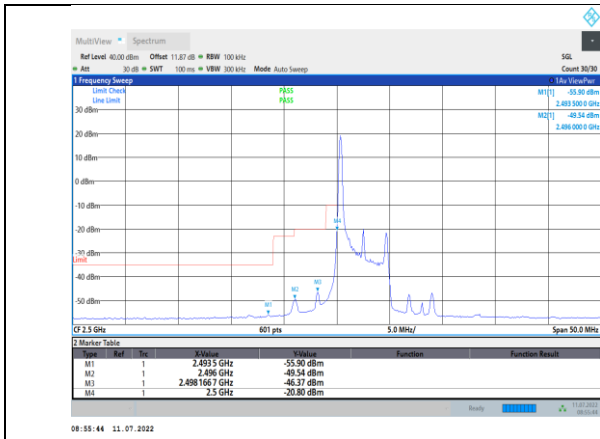

Band7-5MHz-QPSK-20775-1RB#0

Band7-5MHz-16QAM-20775-1RB#0