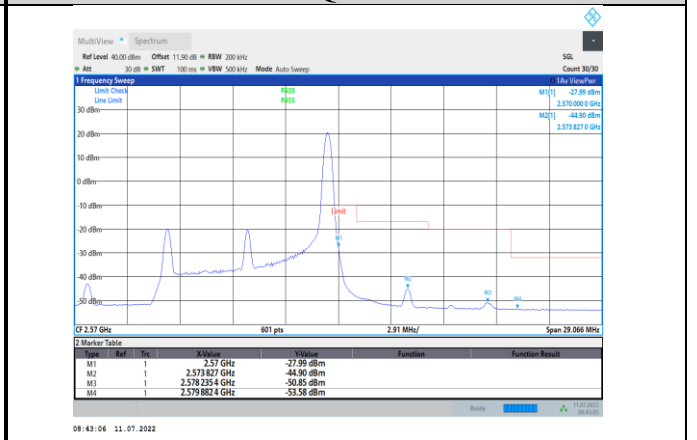

Band7-10MHz-16QAM-20800-50RB#0

Band7-10MHz-16QAM-21400-1RB#49