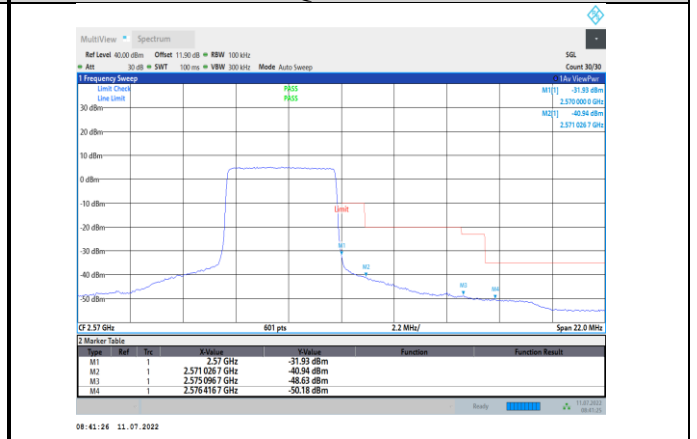

Band7-5MHz-QPSK-21425-1RB#24

Band7-5MHz-QPSK-21425-25RB#0