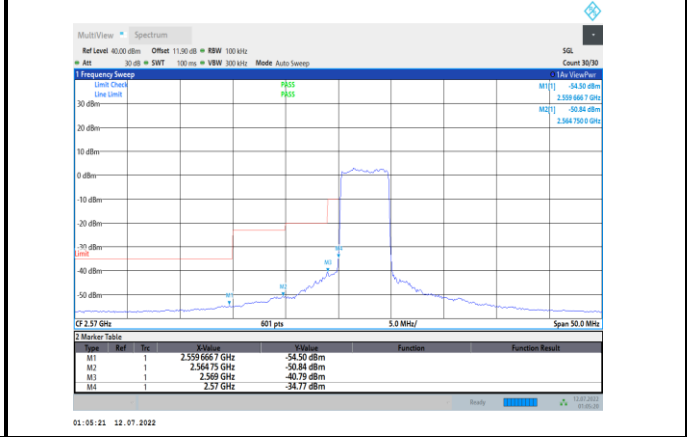

Band13-5MHz-16QAM-23205-1RB#0

Band13-5MHz-16QAM-23255-25RB#0

Band38-5MHz-QPSK-37775-1RB#0

Band38-5MHz-QPSK-38225-25RB#0

Band38-5MHz-QPSK-37775-25RB#0

Band38-5MHz-16QAM-37775-1RB#0

Band38-5MHz-QPSK-38225-1RB#24