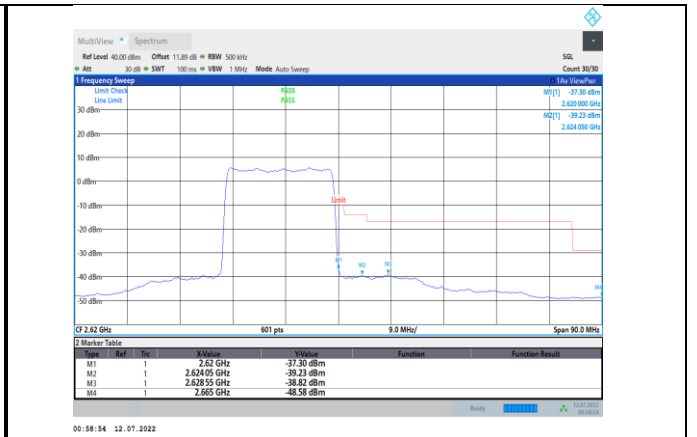

Band38-15MHz-16QAM-37825-75RB#0

Band38-15MHz-QPSK-38175-75RB#0

Band38-15MHz-16QAM-38175-1RB#74

Band38-15MHz-16QAM-37825-1RB#0

Band38-15MHz-16QAM-38175-75RB#0

Band38-20MHz-QPSK-37850-1RB#0

Band38-20MHz-QPSK-38150-100RB#0