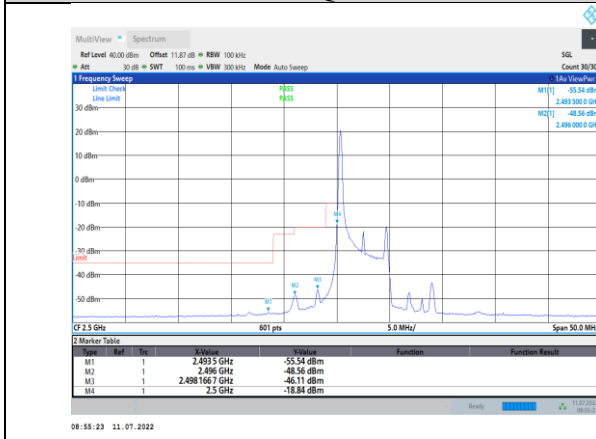

Band5-10MHz-16QAM-20450-1RB#0

Band5-10MHz-QPSK-20600-1RB#49

Band5-10MHz-16QAM-20450-50RB#0

Band5-10MHz-16QAM-20600-1RB#49

Band7-5MHz-QPSK-20775-25RB#0

Band5-10MHz-16QAM-20600-50RB#0

Band7-5MHz-QPSK-21425-1RB#24