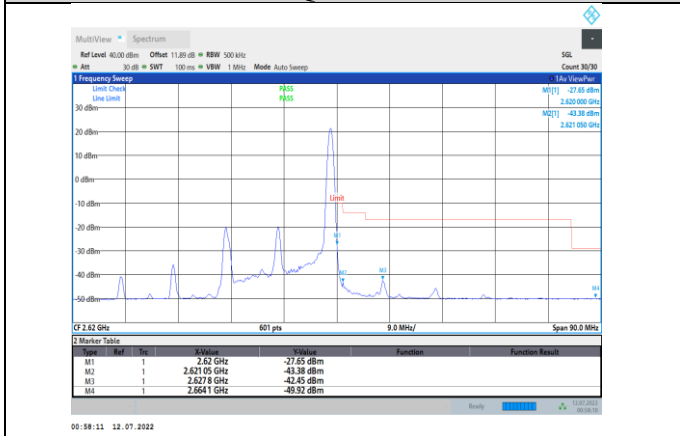

Band38-20MHz-QPSK-37850-100RB#0

Band38-20MHz-QPSK-38150-1RB#99