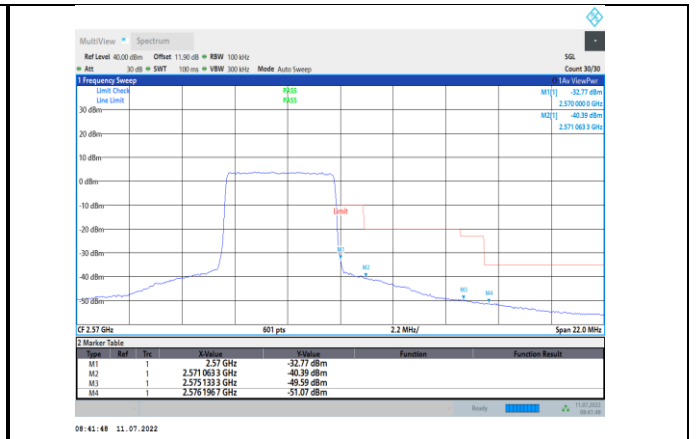

Band7-5MHz-QPSK-21425-25RB#0

Band7-5MHz-16QAM-21425-25RB#0