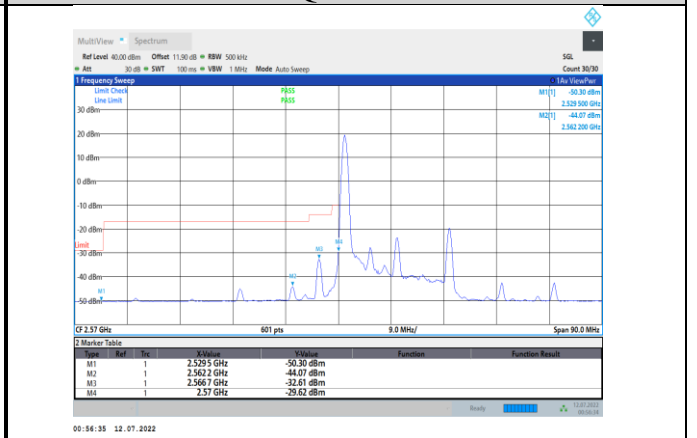

Band38-20MHz-QPSK-38150-100RB#0

Band38-20MHz-16QAM-37850-1RB#0