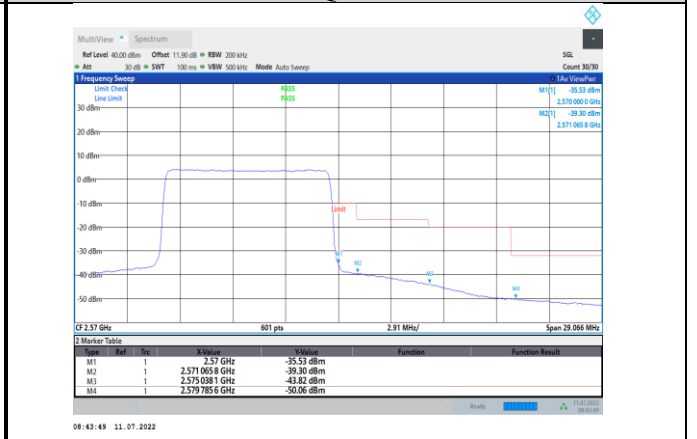

Band7-10MHz-QPSK-21400-1RB#49

Band7-10MHz-16QAM-20800-50RB#0

Band7-10MHz-QPSK-21400-50RB#0

Band7-10MHz-16QAM-21400-1RB#49

Band7-10MHz-16QAM-20800-1RB#0

Band7-10MHz-16QAM-21400-50RB#0

Band7-15MHz-QPSK-20825-1RB#0