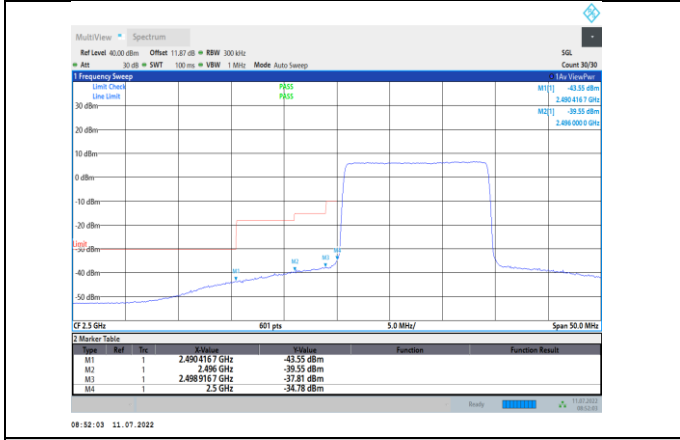

Band7-15MHz-QPSK-20825-1RB#0

Band7-15MHz-QPSK-20825-75RB#0