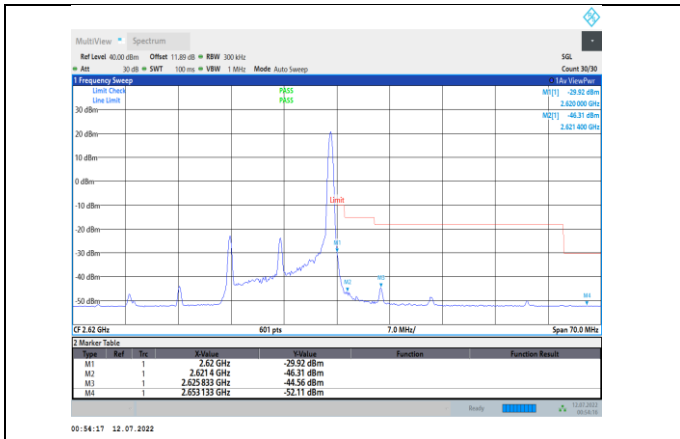

Band38-10MHz-16QAM-37800-1RB#0

Band38-10MHz-16QAM-38200-50RB#0

Band38-10MHz-16QAM-37800-50RB#0

Band38-15MHz-QPSK-37825-1RB#0

Band38-10MHz-16QAM-38200-1RB#49

Band38-15MHz-QPSK-37825-75RB#0

Band38-15MHz-QPSK-38175-1RB#74