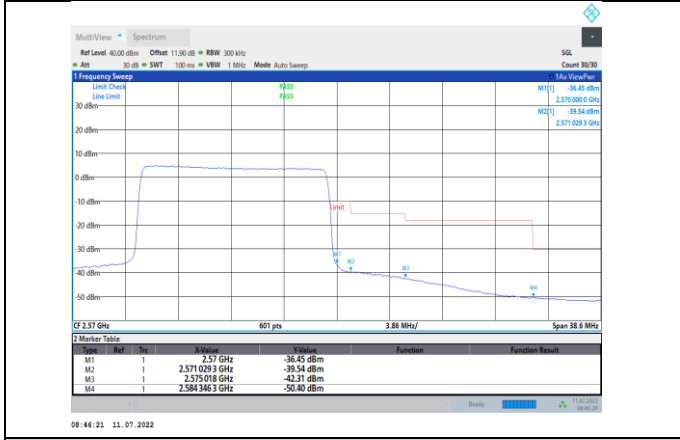

Band7-15MHz-QPSK-21375-75RB#0

Band7-15MHz-QPSK-20825-75RB#0

Band7-15MHz-16QAM-20825-1RB#0

Band7-15MHz-QPSK-21375-1RB#74

Band7-15MHz-16QAM-20825-75RB#0

Band7-15MHz-16QAM-21375-1RB#74

Band7-20MHz-QPSK-20850-100RB#0