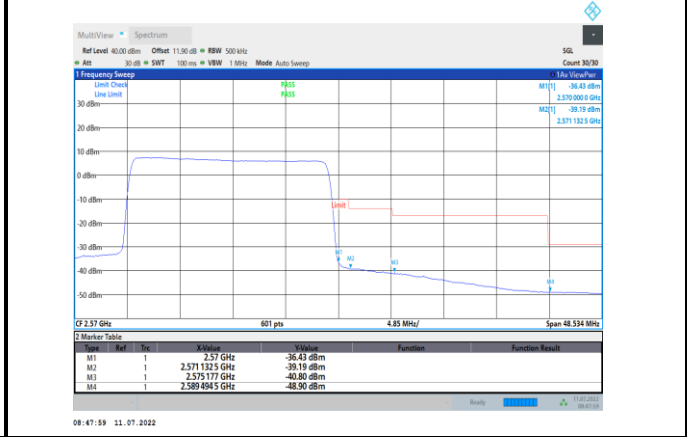

Band7-20MHz-QPSK-21350-1RB#0

Band7-20MHz-QPSK-21350-100RB#0