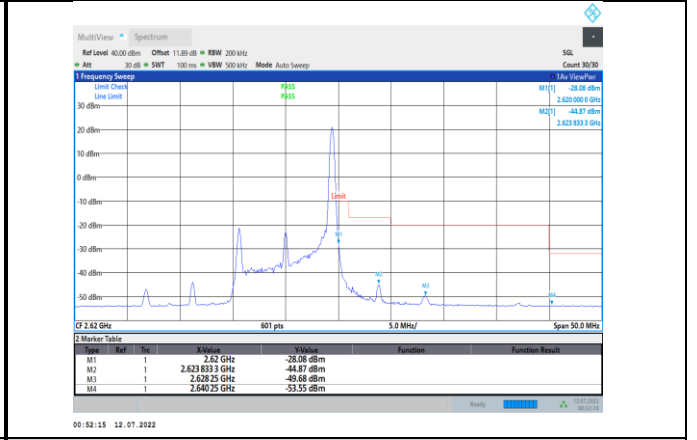

Band38-5MHz-16QAM-37775-25RB#0

Band38-5MHz-16QAM-38225-1RB#24

Band38-10MHz-QPSK-37800-50RB#0

Band38-5MHz-16QAM-38225-25RB#0

Band38-10MHz-QPSK-38200-1RB#49

Band38-10MHz-QPSK-37800-1RB#0

Band38-10MHz-QPSK-38200-50RB#0