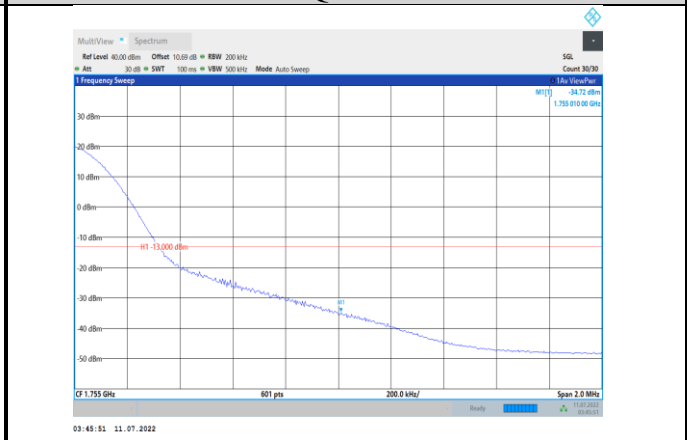

Band4-20MHz-16QAM-20300-1RB#99