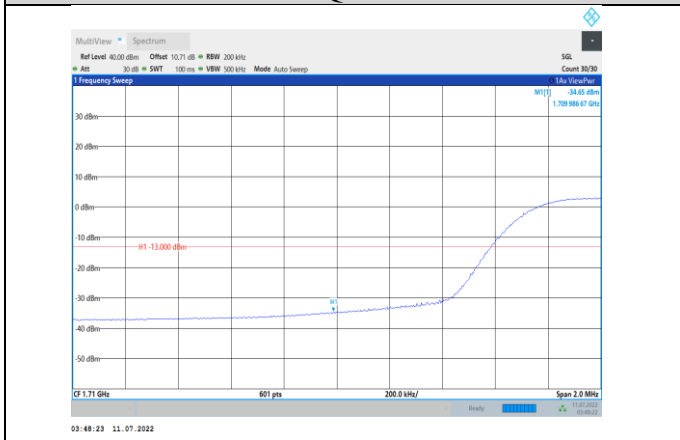

Band4-15MHz-16QAM-20025-75RB#0