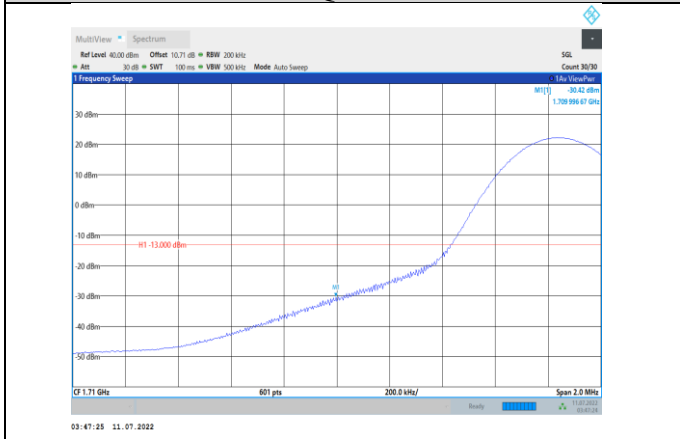

Band4-10MHz-16QAM-20350-1RB#49

Band4-15MHz-QPSK-20025-75RB#0

Band4-10MHz-16QAM-20350-50RB#0

Band4-15MHz-QPSK-20325-1RB#74

Band4-15MHz-QPSK-20025-1RB#0

Band4-15MHz-QPSK-20325-75RB#0

Band4-15MHz-16QAM-20025-1RB#0