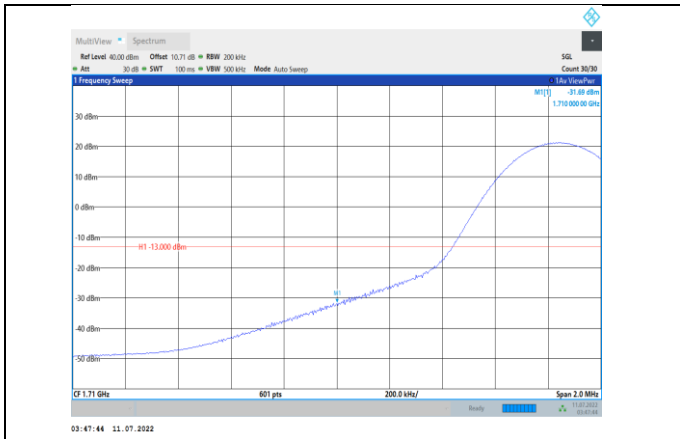

Band4-10MHz-16QAM-20350-1RB#49

Band4-15MHz-QPSK-20025-75RB#0

Band4-10MHz-16QAM-20350-50RB#0

Band4-15MHz-QPSK-20325-1RB#74

Band4-15MHz-QPSK-20025-1RB#0

Band4-15MHz-QPSK-20325-75RB#0

Band4-15MHz-16QAM-20025-1RB#0