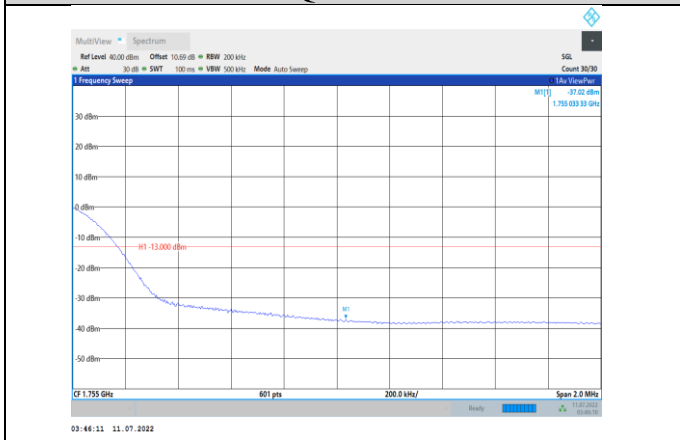

Band4-15MHz-16QAM-20325-75RB#0

Band4-15MHz-16QAM-20025-75RB#0

Band4-20MHz-QPSK-20050-1RB#0

Band4-15MHz-16QAM-20325-1RB#74

Band4-20MHz-QPSK-20050-100RB#0

Band4-20MHz-QPSK-20300-1RB#99

Band4-20MHz-16QAM-20050-100RB#0