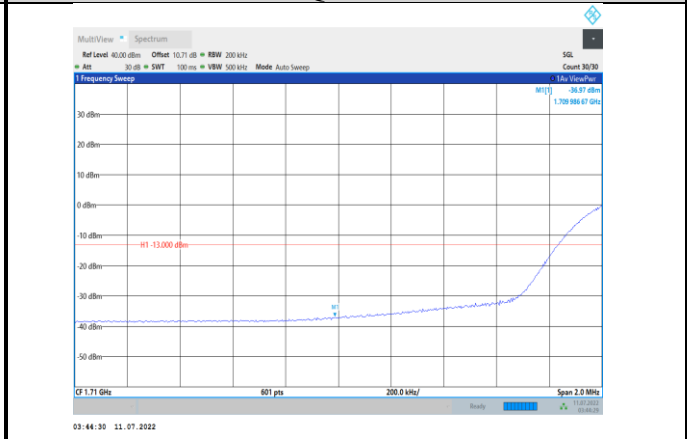

Band4-15MHz-16QAM-20325-75RB#0

Band4-15MHz-16QAM-20025-75RB#0

Band4-20MHz-QPSK-20050-1RB#0

Band4-15MHz-16QAM-20325-1RB#74

Band4-20MHz-QPSK-20050-100RB#0

Band4-20MHz-QPSK-20300-1RB#99

Band4-20MHz-16QAM-20050-100RB#0