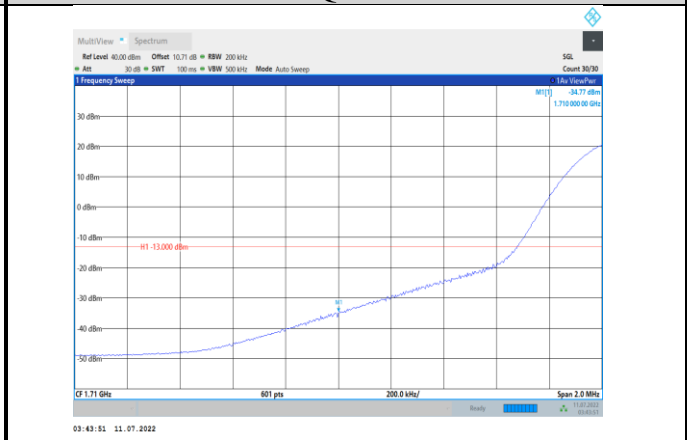

Band4-20MHz-QPSK-20050-1RB#0