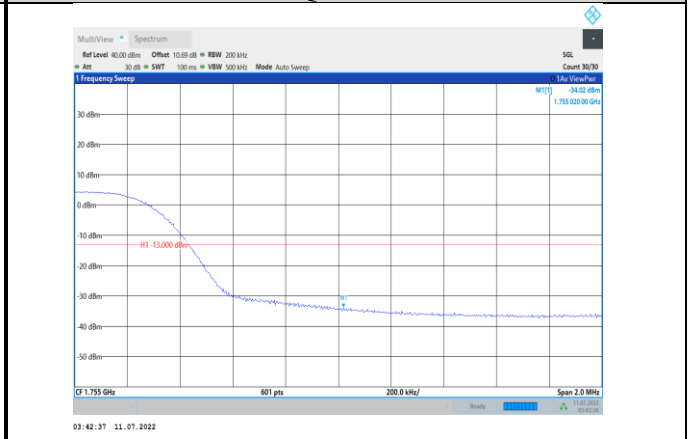

Band4-10MHz-16QAM-20350-1RB#49

Band4-15MHz-QPSK-20025-75RB#0

Band4-10MHz-16QAM-20350-50RB#0

Band4-15MHz-QPSK-20325-1RB#74

Band4-15MHz-QPSK-20025-1RB#0

Band4-15MHz-QPSK-20325-75RB#0

Band4-15MHz-16QAM-20025-1RB#0