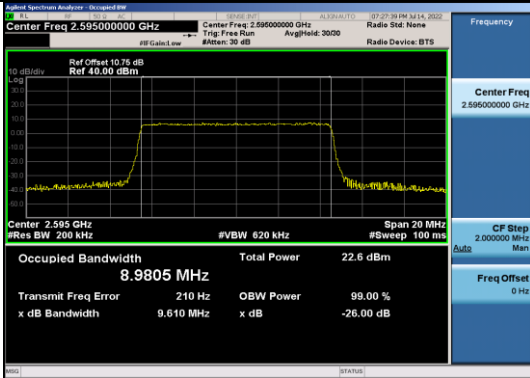

Band38-10MHz-QPSK-38000-50RB#0

Band38-10MHz-QPSK-38200-50RB#0

Band38-15MHz-QPSK-37825-75RB#0

Band38-10MHz-16QAM-37800-50RB#0

Band38-15MHz-QPSK-38000-75RB#0

Band38-10MHz-16QAM-38000-50RB#0

Band38-15MHz-QPSK-38175-75RB#0