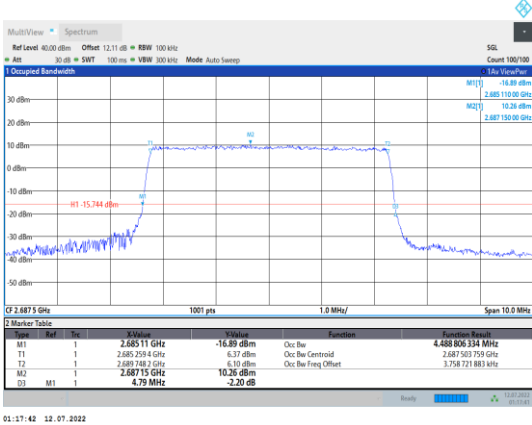

Band38-20MHz-16QAM-38000-100RB#0

Band38-20MHz-QPSK-38000-100RB#0

Band38-20MHz-16QAM-38150-100RB#0

Band41-5MHz-QPSK-39675-25RB#0

Band41-5MHz-16QAM-39675-25RB#0

Band41-5MHz-QPSK-40620-25RB#0

Band41-5MHz-16QAM-40620-25RB#0