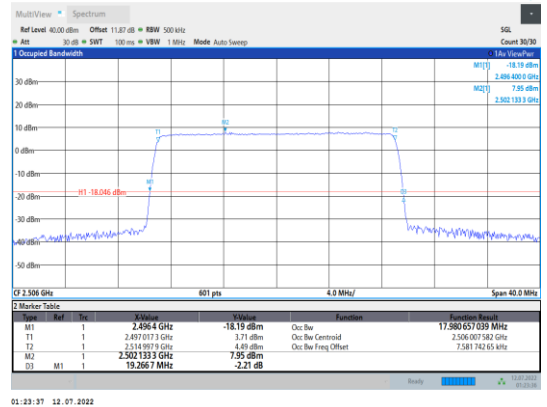

Band41-15MHz-16QAM-41515-75RB#0

Band41-20MHz-16QAM-39750-100RB#0