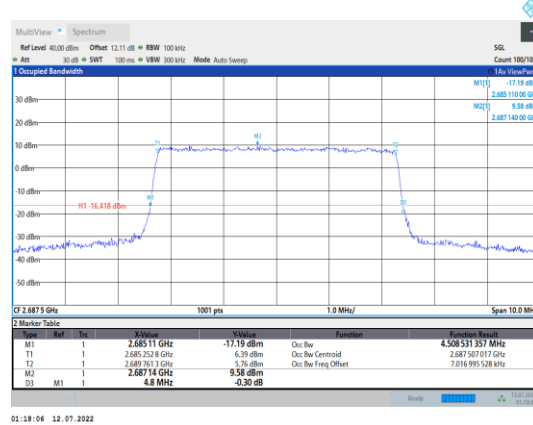

Band41-5MHz-16QAM-40620-25RB#0

Band41-5MHz-16QAM-41565-25RB#0