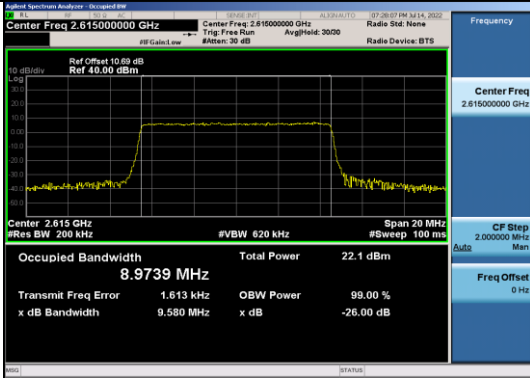

Band38-10MHz-QPSK-38000-50RB#0

Band38-10MHz-QPSK-38200-50RB#0

Band38-15MHz-QPSK-37825-75RB#0

Band38-10MHz-16QAM-37800-50RB#0

Band38-15MHz-QPSK-38000-75RB#0

Band38-10MHz-16QAM-38000-50RB#0

Band38-15MHz-QPSK-38175-75RB#0