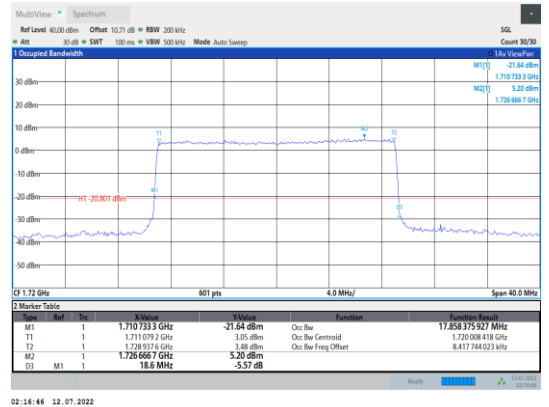

Band66-15MHz-16QAM-132597-75RB#0

Band66-20MHz-16QAM-132072-100RB#0