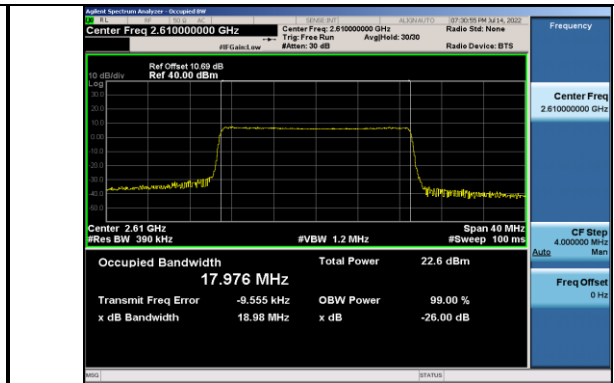

Band38-15MHz-16QAM-37825-75RB#0

Band38-20MHz-QPSK-38150-100RB#0