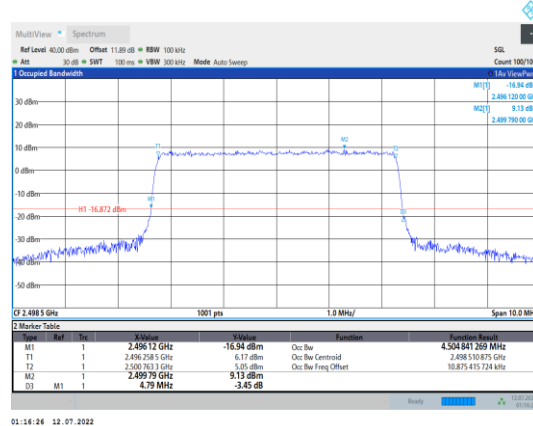

Band38-20MHz-16QAM-38000-100RB#0

Band38-20MHz-QPSK-38000-100RB#0

Band38-20MHz-16QAM-38150-100RB#0

Band41-5MHz-QPSK-39675-25RB#0

Band41-5MHz-16QAM-39675-25RB#0

Band41-5MHz-QPSK-40620-25RB#0

Band41-5MHz-16QAM-40620-25RB#0