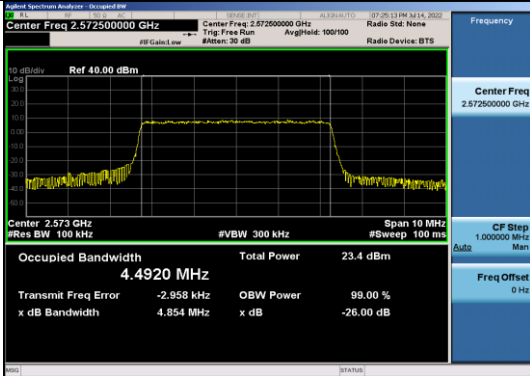

Band38-5MHz-QPSK-37775-25RB#0

Band38-5MHz-16QAM-38000-25RB#0

Band38-5MHz-QPSK-38000-25RB#0

Band38-5MHz-16QAM-38225-25RB#0

Band38-5MHz-QPSK-38225-25RB#0

Band38-10MHz-QPSK-37800-50RB#0

Band38-5MHz-16QAM-37775-25RB#0