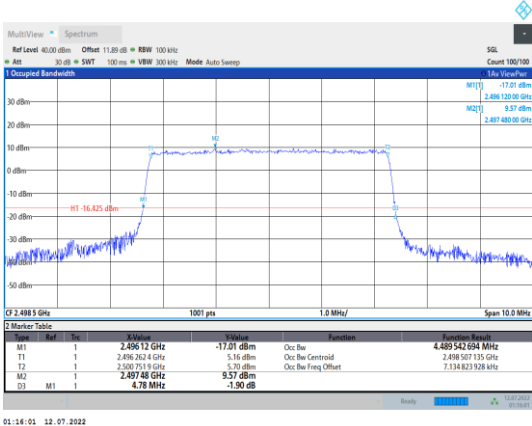

Band38-20MHz-QPSK-38000-100RB#0

Band41-5MHz-QPSK-39675-25RB#0