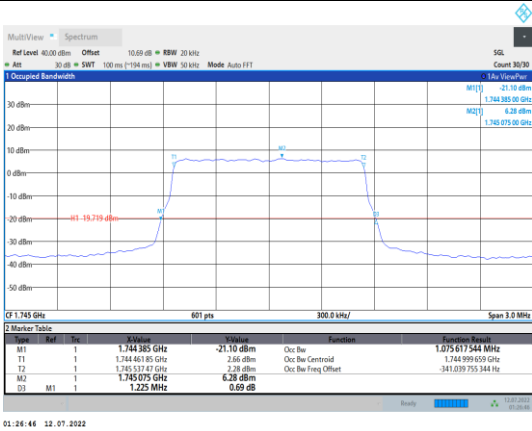

Band66-1.4MHz-QPSK-131979-6RB#0

Band66-1.4MHz-QPSK-132322-6RB#0