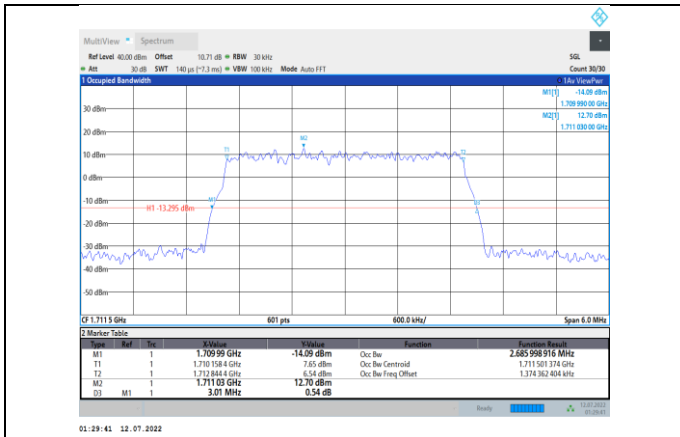

Band66-1.4MHz-16QAM-131979-6RB#0

Band66-1.4MHz-QPSK-132322-6RB#0

Band66-1.4MHz-16QAM-132322-6RB#0

Band66-1.4MHz-QPSK-132665-6RB#0

Band66-1.4MHz-16QAM-132665-6RB#0

Band66-3MHz-QPSK-131987-15RB#0

Band66-3MHz-16QAM-131987-15RB#0