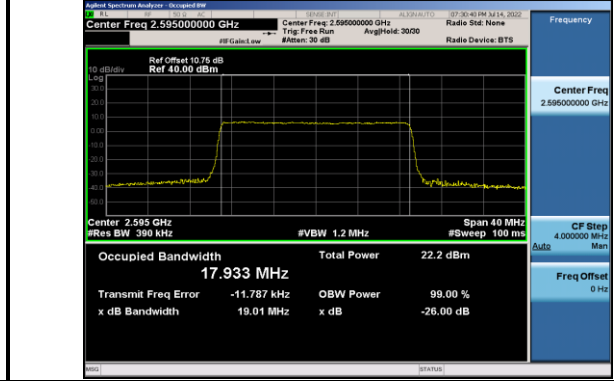

Band38-10MHz-16QAM-38200-50RB#0

Band38-15MHz-16QAM-37825-75RB#0

Band38-15MHz-16QAM-38000-75RB#0

Band38-20MHz-QPSK-38150-100RB#0

Band38-15MHz-16QAM-38175-75RB#0

Band38-20MHz-16QAM-37850-100RB#0

Band38-20MHz-QPSK-37850-100RB#0