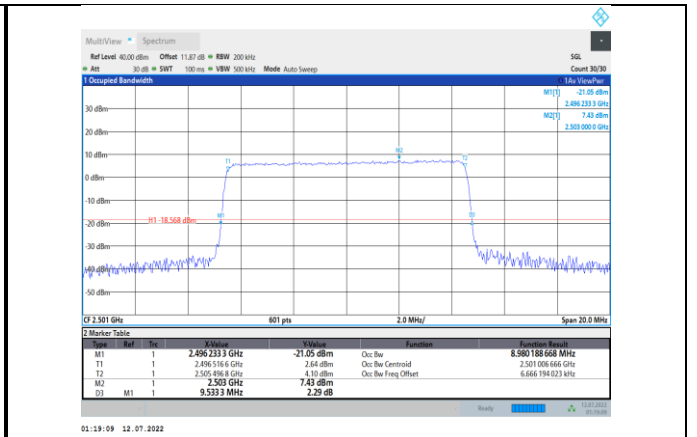

Band41-5MHz-16QAM-41565-25RB#0

Band41-10MHz-16QAM-39700-50RB#0