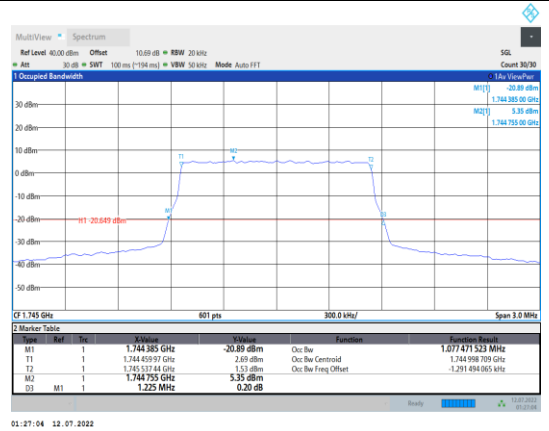

Band66-1.4MHz-16QAM-131979-6RB#0

Band66-1.4MHz-16QAM-132322-6RB#0