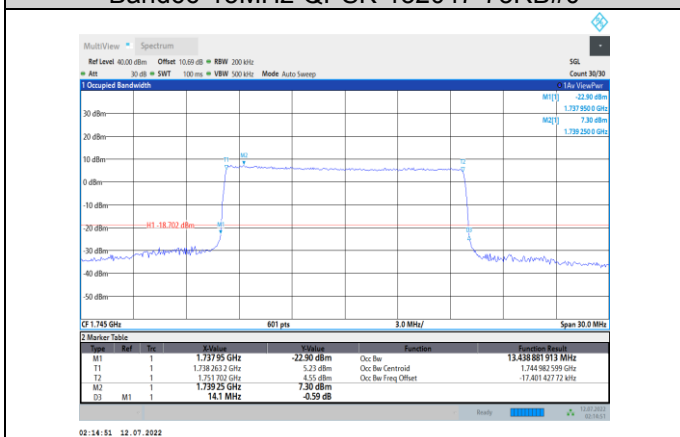

Band66-10MHz-QPSK-132622-50RB#0

Band66-10MHz-16QAM-132622-50RB#0

Band66-15MHz-QPSK-132047-75RB#0

Band66-15MHz-16QAM-132047-75RB#0

Band66-15MHz-QPSK-132322-75RB#0

Band66-15MHz-16QAM-132322-75RB#0

Band66-15MHz-QPSK-132597-75RB#0