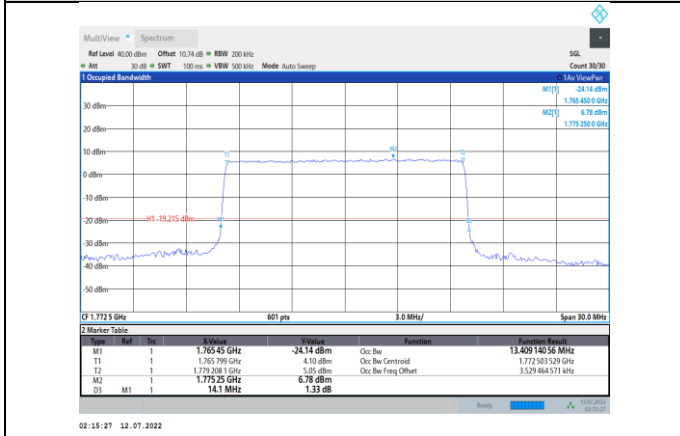

Band66-10MHz-QPSK-132622-50RB#0

Band66-10MHz-16QAM-132622-50RB#0

Band66-15MHz-QPSK-132047-75RB#0

Band66-15MHz-16QAM-132047-75RB#0

Band66-15MHz-QPSK-132322-75RB#0

Band66-15MHz-16QAM-132322-75RB#0

Band66-15MHz-QPSK-132597-75RB#0