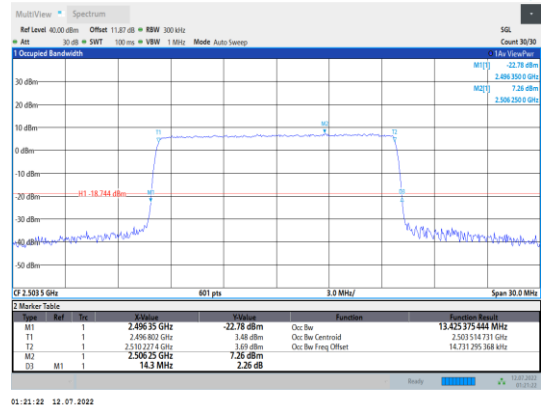

Band41-10MHz-16QAM-41540-50RB#0

Band41-15MHz-16QAM-39725-75RB#0