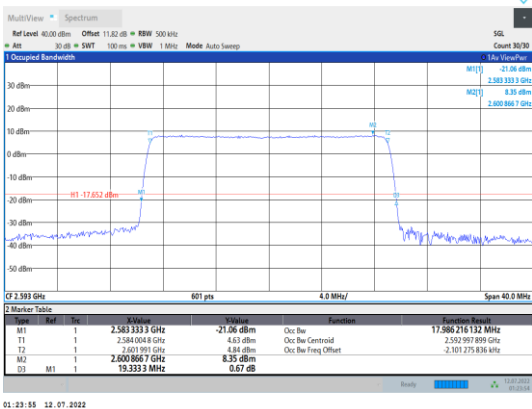

Band41-20MHz-QPSK-39750-100RB#0

Band41-20MHz-QPSK-40620-100RB#0