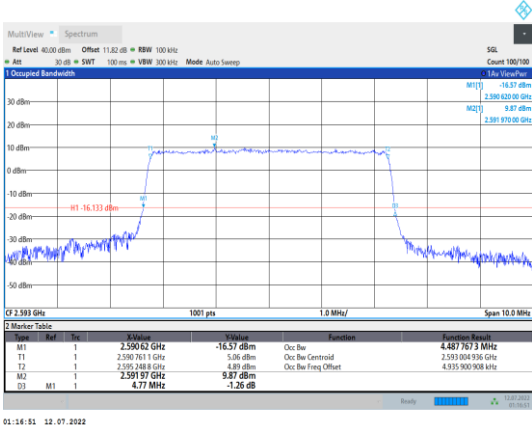

Band38-20MHz-16QAM-38000-100RB#0

Band38-20MHz-QPSK-38000-100RB#0

Band38-20MHz-16QAM-38150-100RB#0

Band41-5MHz-QPSK-39675-25RB#0

Band41-5MHz-16QAM-39675-25RB#0

Band41-5MHz-QPSK-40620-25RB#0

Band41-5MHz-16QAM-40620-25RB#0