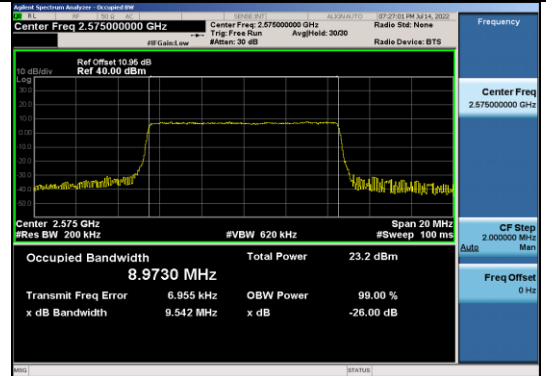

Band38-5MHz-QPSK-37775-25RB#0

Band38-5MHz-16QAM-38000-25RB#0

Band38-5MHz-QPSK-38000-25RB#0

Band38-5MHz-16QAM-38225-25RB#0

Band38-5MHz-QPSK-38225-25RB#0

Band38-10MHz-QPSK-37800-50RB#0

Band38-5MHz-16QAM-37775-25RB#0