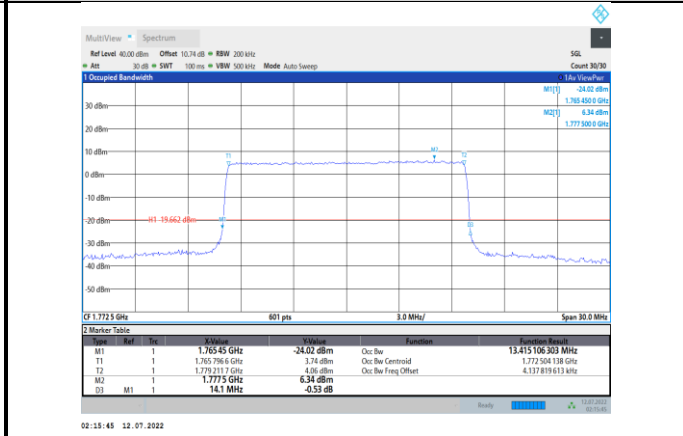

Band66-10MHz-QPSK-132622-50RB#0

Band66-10MHz-16QAM-132622-50RB#0

Band66-15MHz-QPSK-132047-75RB#0

Band66-15MHz-16QAM-132047-75RB#0

Band66-15MHz-QPSK-132322-75RB#0

Band66-15MHz-16QAM-132322-75RB#0

Band66-15MHz-QPSK-132597-75RB#0