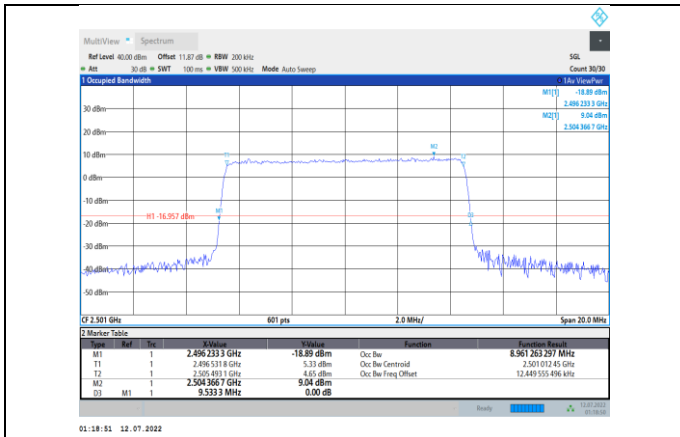

Band41-5MHz-QPSK-41565-25RB#0

Band41-10MHz-QPSK-39700-50RB#0