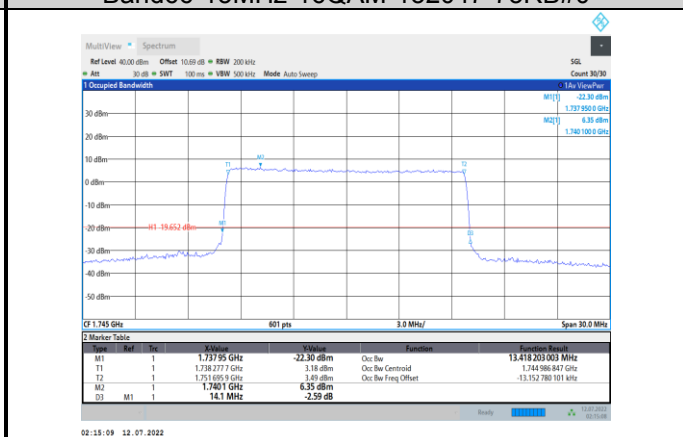

Band66-10MHz-QPSK-132622-50RB#0

Band66-10MHz-16QAM-132622-50RB#0

Band66-15MHz-QPSK-132047-75RB#0

Band66-15MHz-16QAM-132047-75RB#0

Band66-15MHz-QPSK-132322-75RB#0

Band66-15MHz-16QAM-132322-75RB#0

Band66-15MHz-QPSK-132597-75RB#0