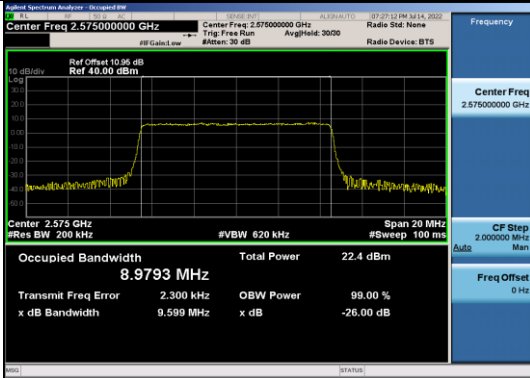

Band38-10MHz-QPSK-38200-50RB#0

Band38-10MHz-16QAM-37800-50RB#0