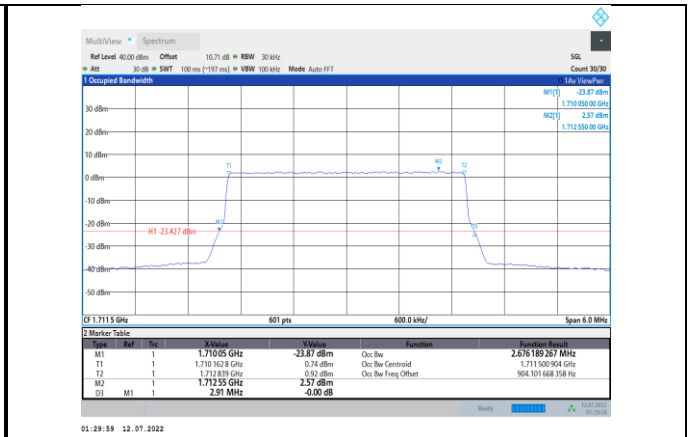

Band66-1.4MHz-16QAM-131979-6RB#0

Band66-1.4MHz-QPSK-132322-6RB#0

Band66-1.4MHz-16QAM-132322-6RB#0

Band66-1.4MHz-QPSK-132665-6RB#0

Band66-1.4MHz-16QAM-132665-6RB#0

Band66-3MHz-QPSK-131987-15RB#0

Band66-3MHz-16QAM-131987-15RB#0