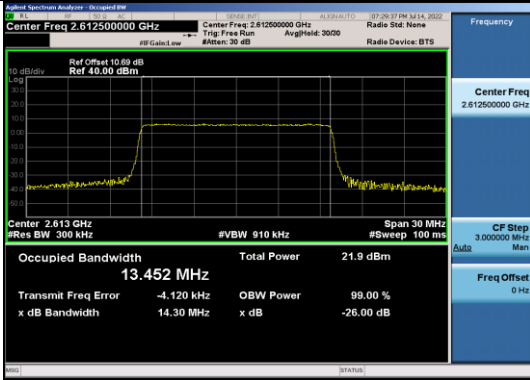

Band38-10MHz-16QAM-38200-50RB#0

Band38-15MHz-16QAM-37825-75RB#0

Band38-15MHz-16QAM-38000-75RB#0

Band38-20MHz-QPSK-38150-100RB#0

Band38-15MHz-16QAM-38175-75RB#0

Band38-20MHz-16QAM-37850-100RB#0

Band38-20MHz-QPSK-37850-100RB#0