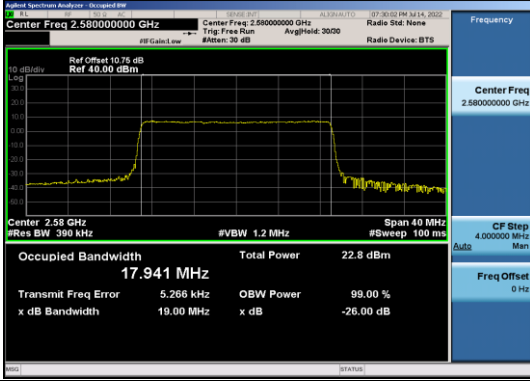

Band38-10MHz-16QAM-38200-50RB#0

Band38-15MHz-16QAM-37825-75RB#0

Band38-15MHz-16QAM-38000-75RB#0

Band38-20MHz-QPSK-38150-100RB#0

Band38-15MHz-16QAM-38175-75RB#0

Band38-20MHz-16QAM-37850-100RB#0

Band38-20MHz-QPSK-37850-100RB#0