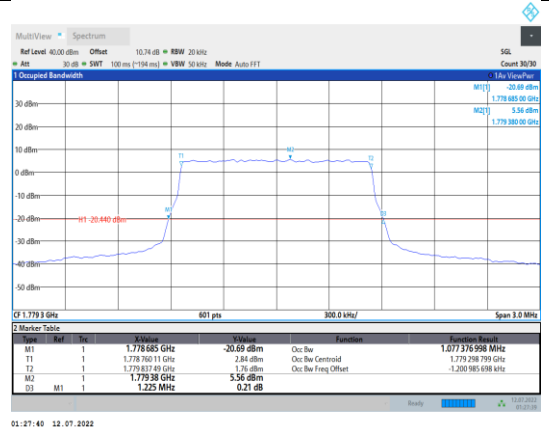

Band66-1.4MHz-16QAM-131979-6RB#0

Band66-1.4MHz-QPSK-132322-6RB#0

Band66-1.4MHz-16QAM-132322-6RB#0

Band66-1.4MHz-QPSK-132665-6RB#0

Band66-1.4MHz-16QAM-132665-6RB#0

Band66-3MHz-QPSK-131987-15RB#0

Band66-3MHz-16QAM-131987-15RB#0