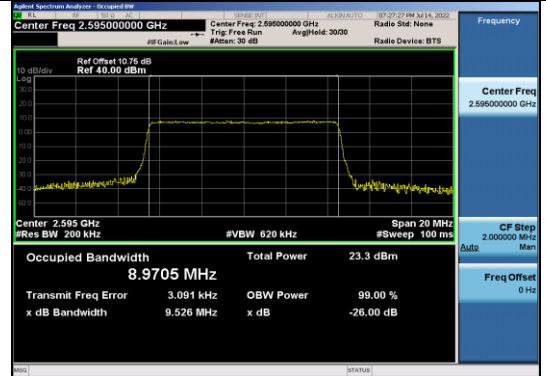

Band38-5MHz-QPSK-37775-25RB#0

Band38-5MHz-16QAM-38000-25RB#0

Band38-5MHz-QPSK-38000-25RB#0

Band38-5MHz-16QAM-38225-25RB#0

Band38-5MHz-QPSK-38225-25RB#0

Band38-10MHz-QPSK-37800-50RB#0

Band38-5MHz-16QAM-37775-25RB#0