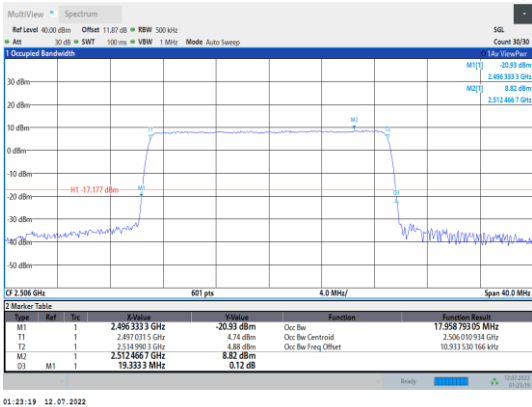

Band41-10MHz-16QAM-41540-50RB#0

Band41-15MHz-QPSK-39725-75RB#0

Band41-15MHz-16QAM-39725-75RB#0

Band41-15MHz-QPSK-40620-75RB#0

Band41-15MHz-16QAM-40620-75RB#0

Band41-15MHz-QPSK-41515-75RB#0

Band41-15MHz-16QAM-41515-75RB#0