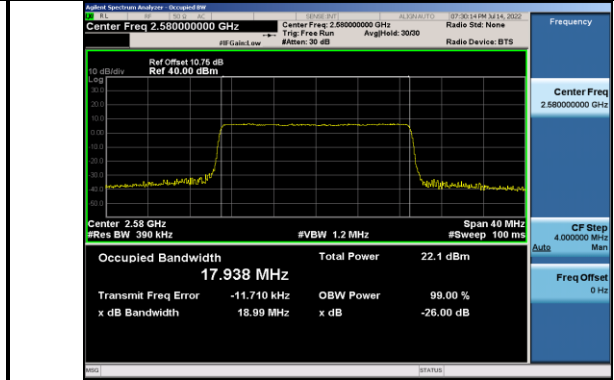

Band38-10MHz-16QAM-38200-50RB#0

Band38-15MHz-16QAM-37825-75RB#0

Band38-15MHz-16QAM-38000-75RB#0

Band38-20MHz-QPSK-38150-100RB#0

Band38-15MHz-16QAM-38175-75RB#0

Band38-20MHz-16QAM-37850-100RB#0

Band38-20MHz-QPSK-37850-100RB#0