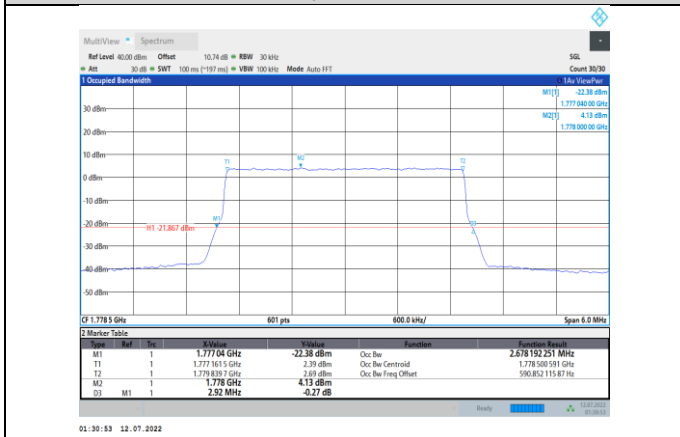

Band66-3MHz-QPSK-132322-15RB#0

Band66-3MHz-QPSK-132657-15RB#0