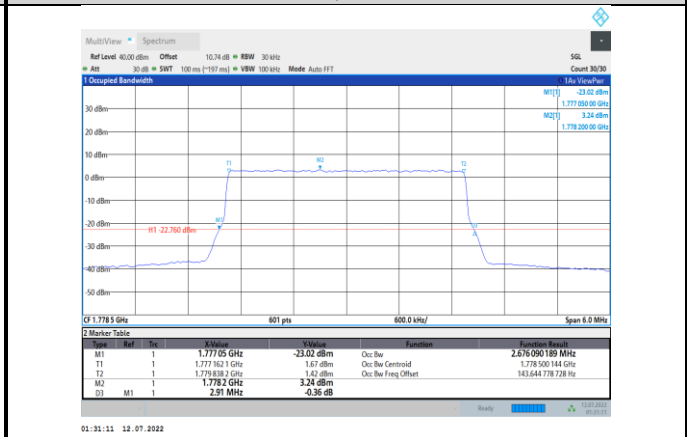

Band66-3MHz-16QAM-132322-15RB#0

Band66-3MHz-16QAM-132657-15RB#0