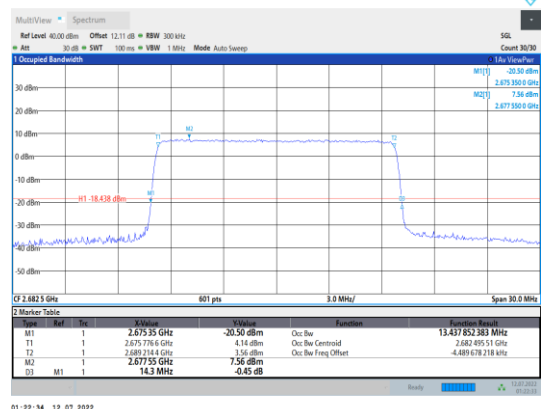

Band41-10MHz-16QAM-41540-50RB#0

Band41-15MHz-QPSK-39725-75RB#0

Band41-15MHz-16QAM-39725-75RB#0

Band41-15MHz-QPSK-40620-75RB#0

Band41-15MHz-16QAM-40620-75RB#0

Band41-15MHz-QPSK-41515-75RB#0

Band41-15MHz-16QAM-41515-75RB#0