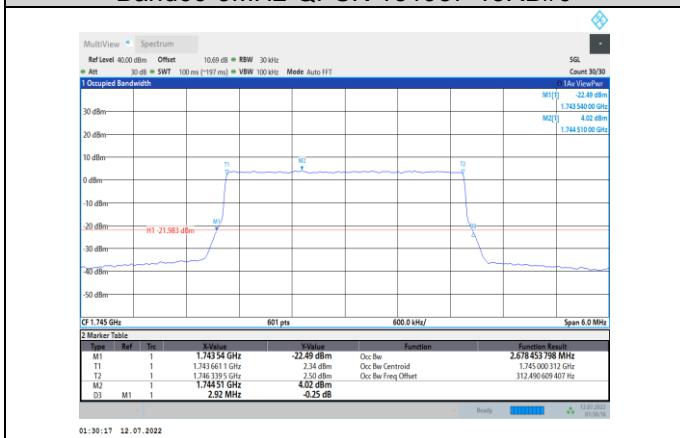

Band66-1.4MHz-16QAM-131979-6RB#0

Band66-1.4MHz-QPSK-132322-6RB#0

Band66-1.4MHz-16QAM-132322-6RB#0

Band66-1.4MHz-QPSK-132665-6RB#0

Band66-1.4MHz-16QAM-132665-6RB#0

Band66-3MHz-QPSK-131987-15RB#0

Band66-3MHz-16QAM-131987-15RB#0