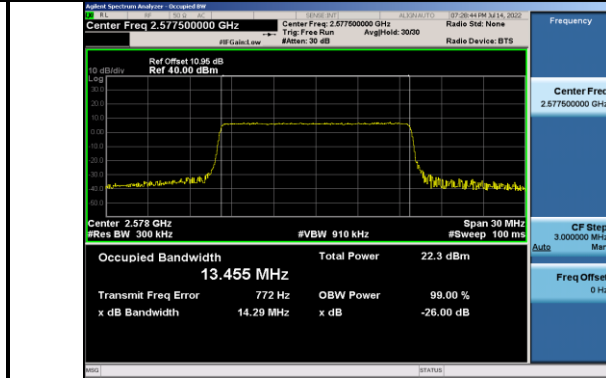

Band38-15MHz-QPSK-38175-75RB#0

Band38-15MHz-16QAM-37825-75RB#0