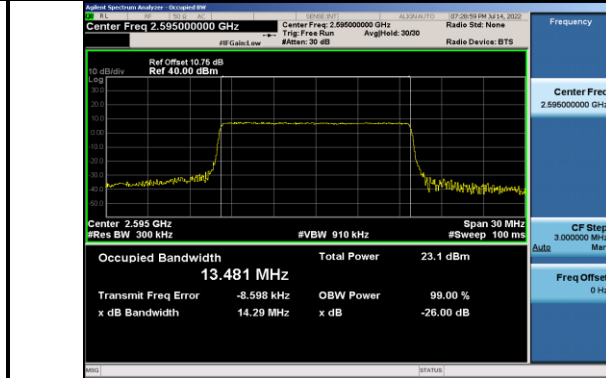

Band38-10MHz-QPSK-38000-50RB#0

Band38-10MHz-QPSK-38200-50RB#0

Band38-15MHz-QPSK-37825-75RB#0

Band38-10MHz-16QAM-37800-50RB#0

Band38-15MHz-QPSK-38000-75RB#0

Band38-10MHz-16QAM-38000-50RB#0

Band38-15MHz-QPSK-38175-75RB#0