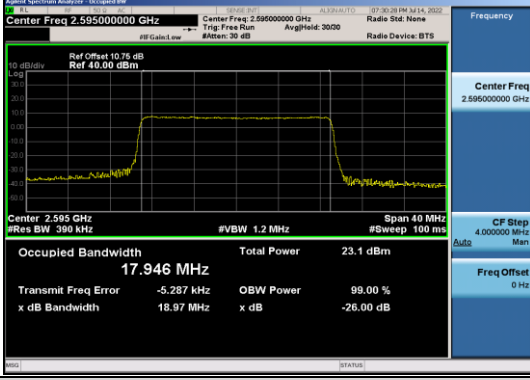

Band38-20MHz-QPSK-37850-100RB#0

Band38-20MHz-QPSK-38000-100RB#0