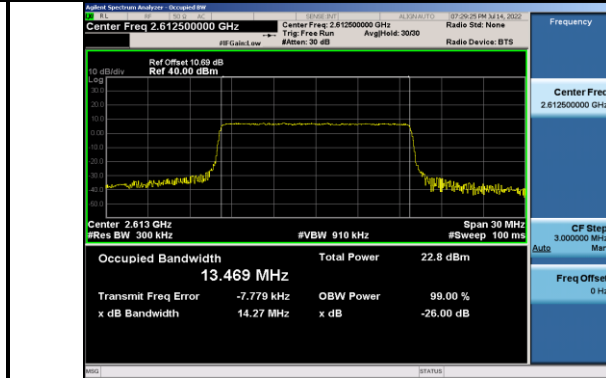

Band38-10MHz-QPSK-38000-50RB#0

Band38-10MHz-QPSK-38200-50RB#0

Band38-15MHz-QPSK-37825-75RB#0

Band38-10MHz-16QAM-37800-50RB#0

Band38-15MHz-QPSK-38000-75RB#0

Band38-10MHz-16QAM-38000-50RB#0

Band38-15MHz-QPSK-38175-75RB#0