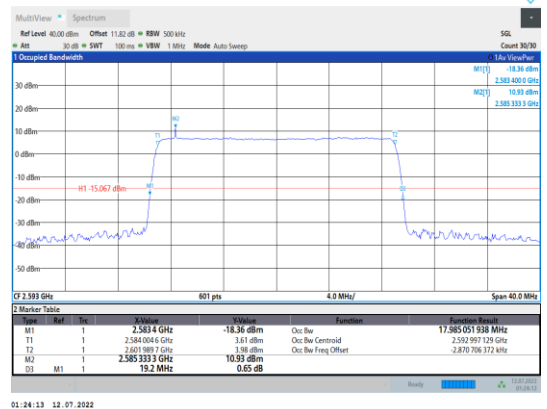

Band41-20MHz-16QAM-39750-100RB#0

Band41-20MHz-16QAM-40620-100RB#0