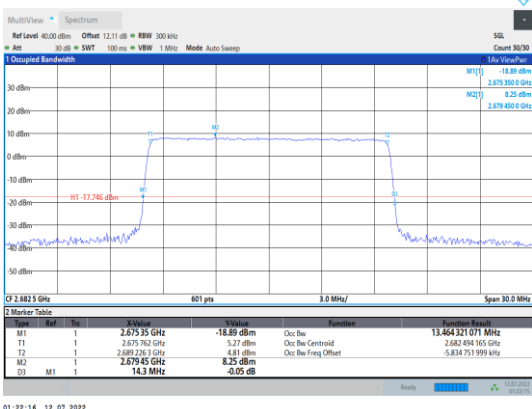

Band41-10MHz-16QAM-41540-50RB#0

Band41-15MHz-QPSK-39725-75RB#0

Band41-15MHz-16QAM-39725-75RB#0

Band41-15MHz-QPSK-40620-75RB#0

Band41-15MHz-16QAM-40620-75RB#0

Band41-15MHz-QPSK-41515-75RB#0

Band41-15MHz-16QAM-41515-75RB#0