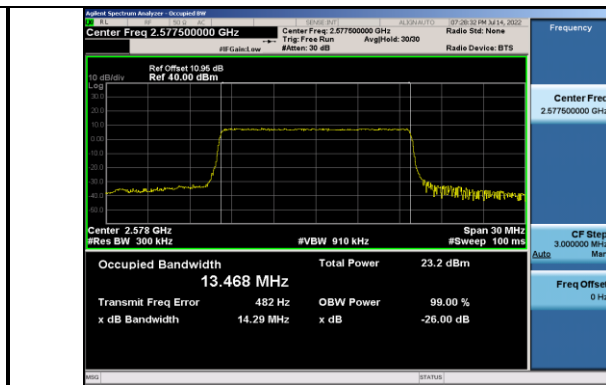

Band38-10MHz-QPSK-38000-50RB#0

Band38-15MHz-QPSK-37825-75RB#0