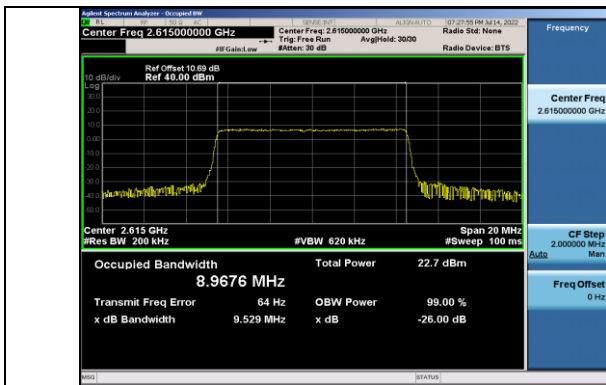

Band38-5MHz-16QAM-37775-25RB#0

Band38-10MHz-QPSK-38200-50RB#0