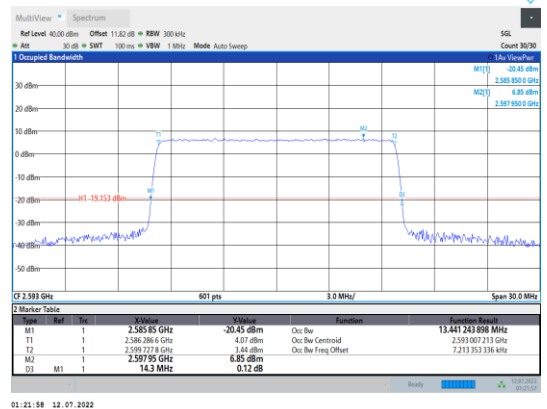

Band41-10MHz-16QAM-41540-50RB#0

Band41-15MHz-QPSK-39725-75RB#0

Band41-15MHz-16QAM-39725-75RB#0

Band41-15MHz-QPSK-40620-75RB#0

Band41-15MHz-16QAM-40620-75RB#0

Band41-15MHz-QPSK-41515-75RB#0

Band41-15MHz-16QAM-41515-75RB#0