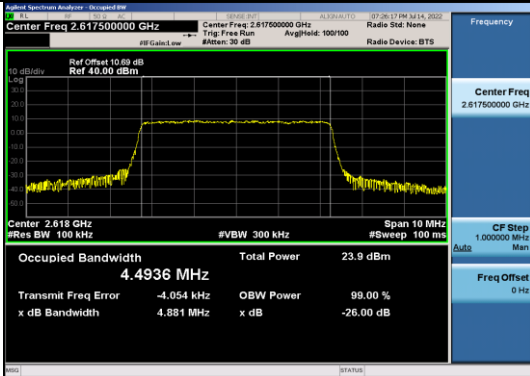

Band38-5MHz-QPSK-37775-25RB#0

Band38-5MHz-16QAM-38000-25RB#0

Band38-5MHz-QPSK-38000-25RB#0

Band38-5MHz-16QAM-38225-25RB#0

Band38-5MHz-QPSK-38225-25RB#0

Band38-10MHz-QPSK-37800-50RB#0

Band38-5MHz-16QAM-37775-25RB#0