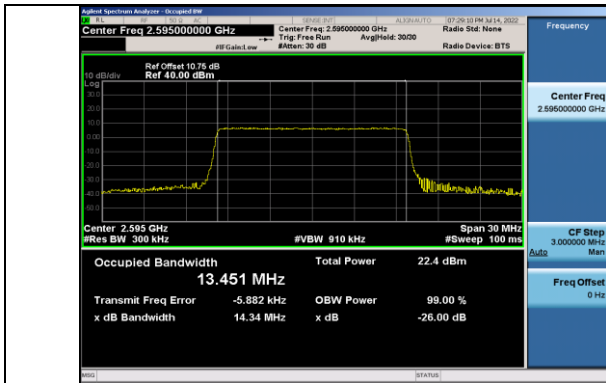

Band38-10MHz-16QAM-38200-50RB#0

Band38-15MHz-16QAM-38000-75RB#0