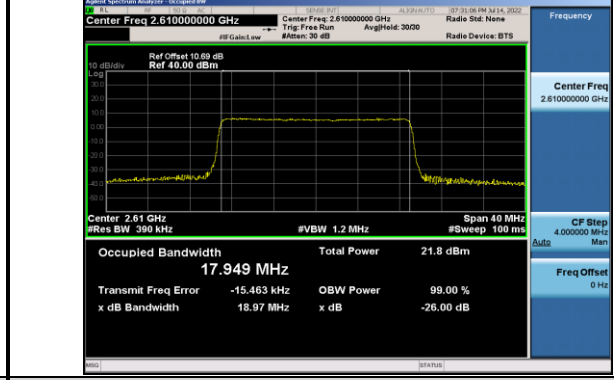

Band38-20MHz-16QAM-38000-100RB#0

Band38-20MHz-16QAM-38150-100RB#0