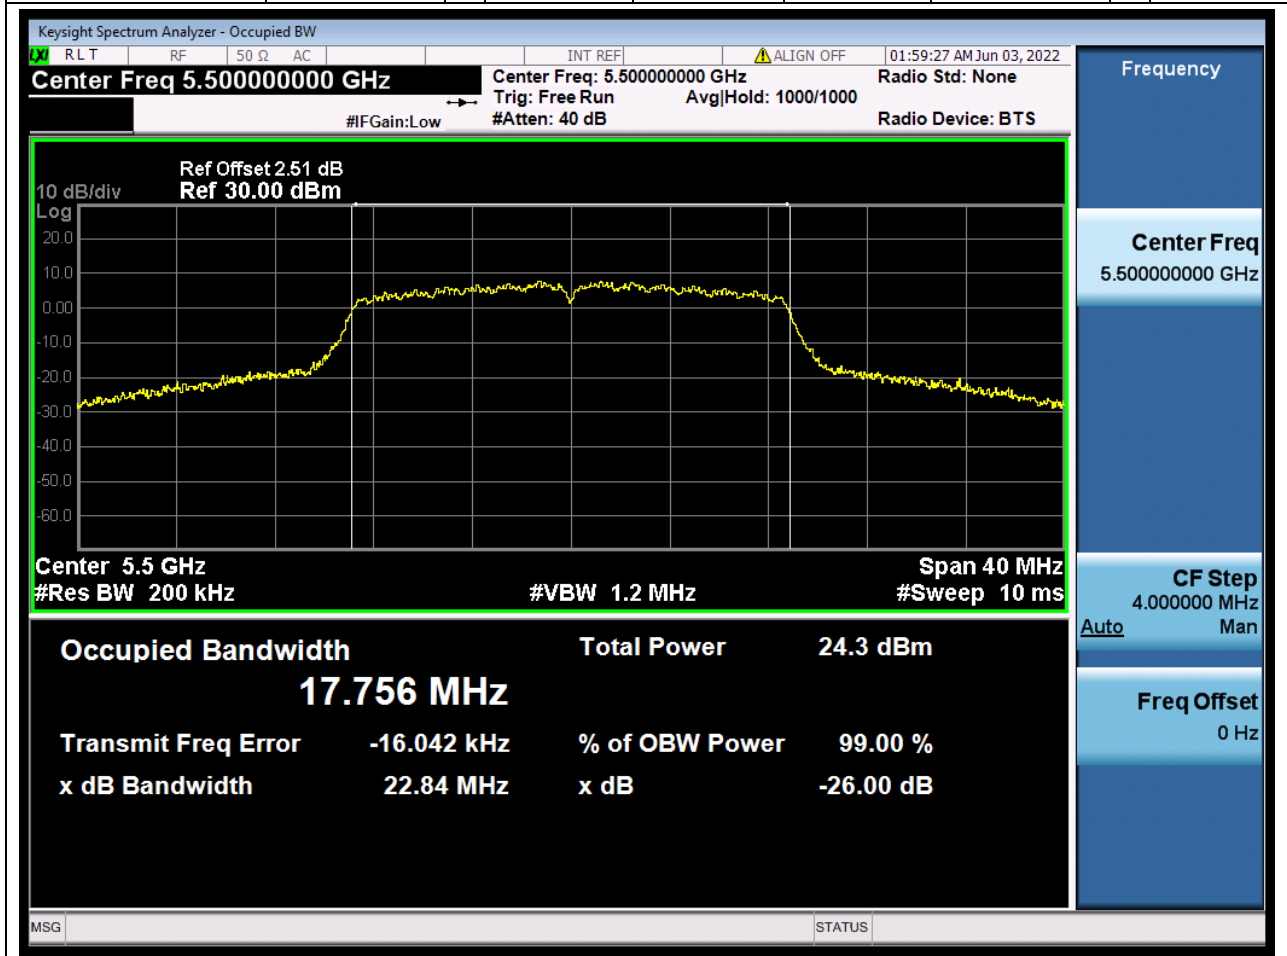

38. 802.11ac_20M_U-NII-2C_L

38.2. A.2.2-99% Bandwidth(NTNV)

Center Frequency (MHz)	OBW Power (%)	RBW (MHz)	Detector	Limit (MHz)	OBW (MHz)	Verdict
5500	99	0.2	Peak	0	17.755606	Unknow