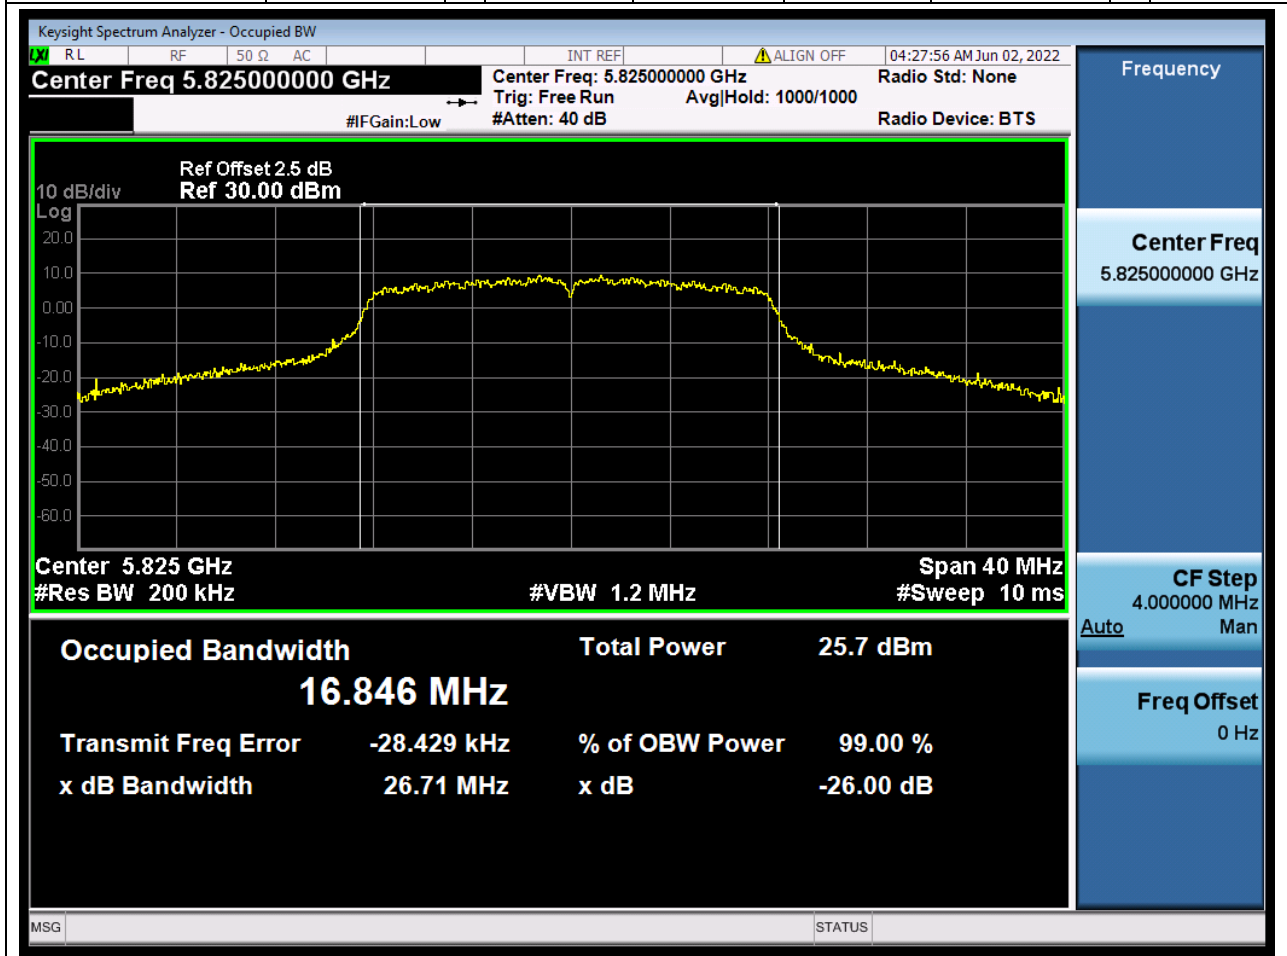

48. 802.11a_20M_U-NII-3_H

48.1. A.2.2-99% Bandwidth(NTNV)

Center Frequency (MHz)	OBW Power (%)	RBW (MHz)	Detector	Limit (MHz)	OBW (MHz)	Verdict
5825	99	0.2	Peak	0	16.845579	Unknow