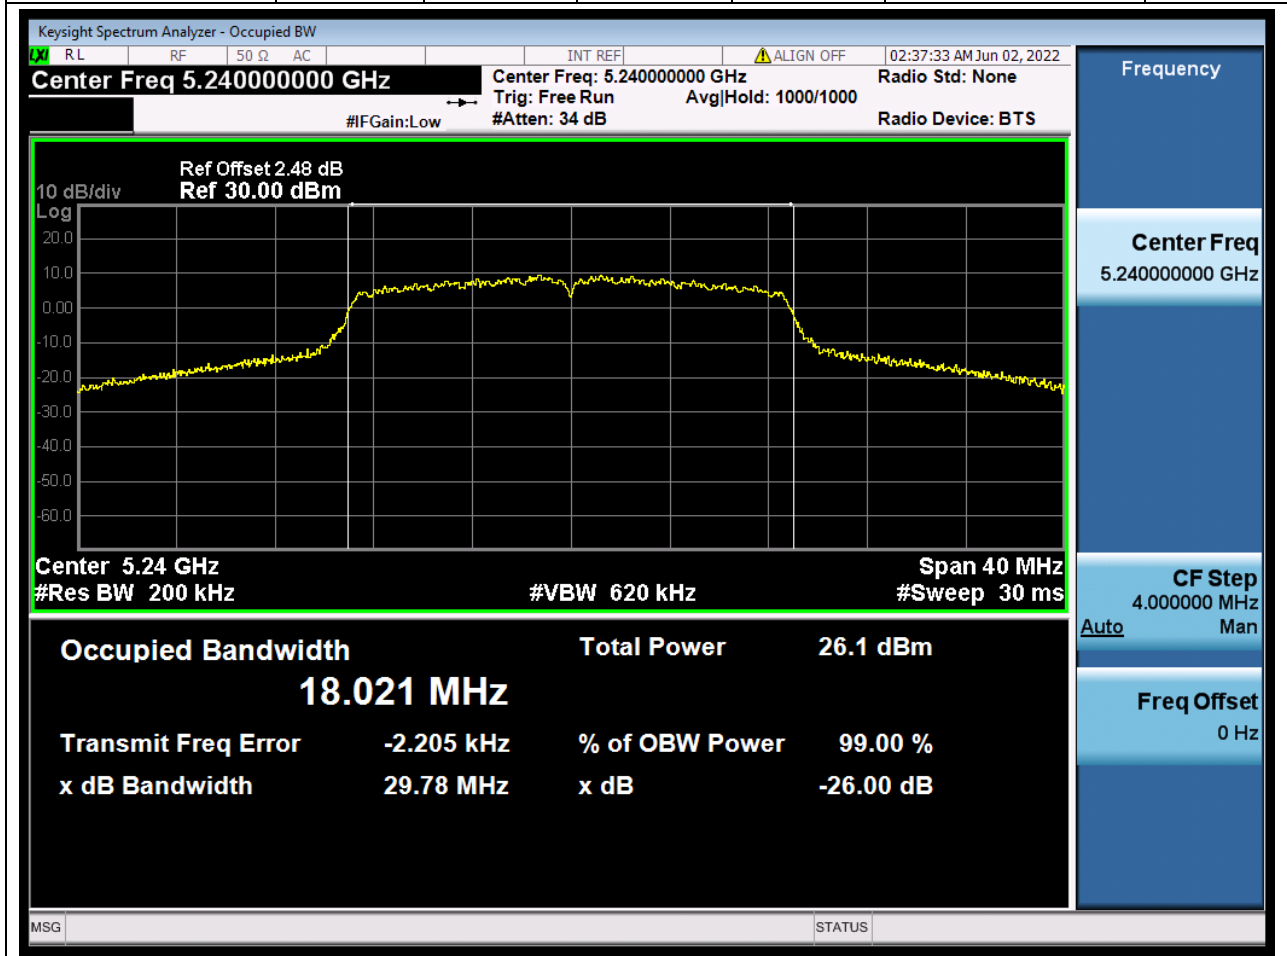

6. 802.11n_20M_U-NII-1_H

6.1. A.2-26dB Bandwidth(NTNV)

Center Frequency (MHz)	XdB Down	RBW (MHz)	Detector	Limit (MHz)	XdB BandWidth (MHz)	Verdict
5240	26	0.2	Peak	0	29.784509	Unknow