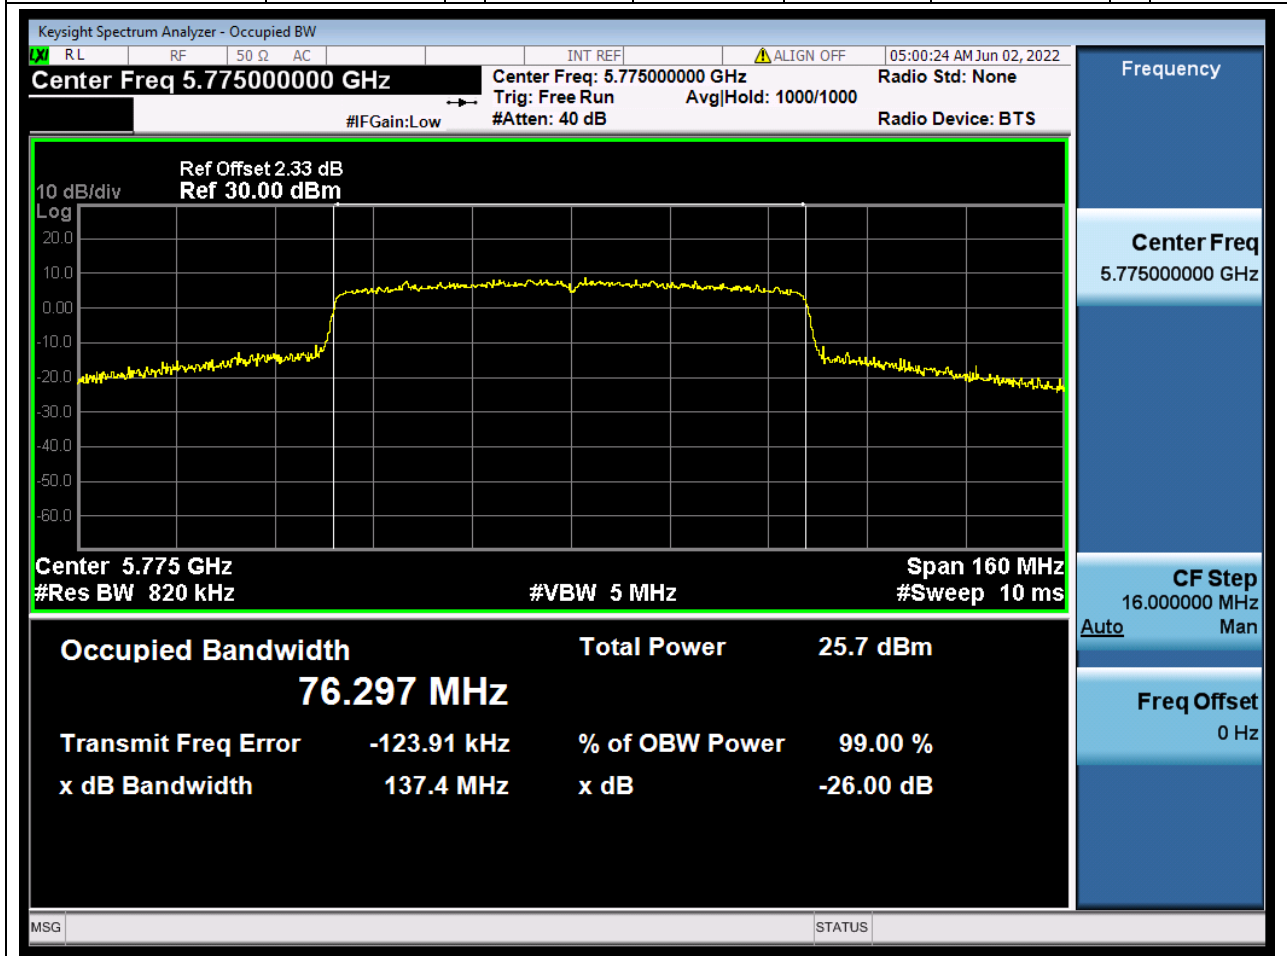

59. 802.11ac_80M_U-NII-3_M

59.1. A.2.2-99% Bandwidth(NTNV)

Center Frequency (MHz)	OBW Power (%)	RBW (MHz)	Detector	Limit (MHz)	OBW (MHz)	Verdict
5775	99	0.82	Peak	0	76.296601	Unknow