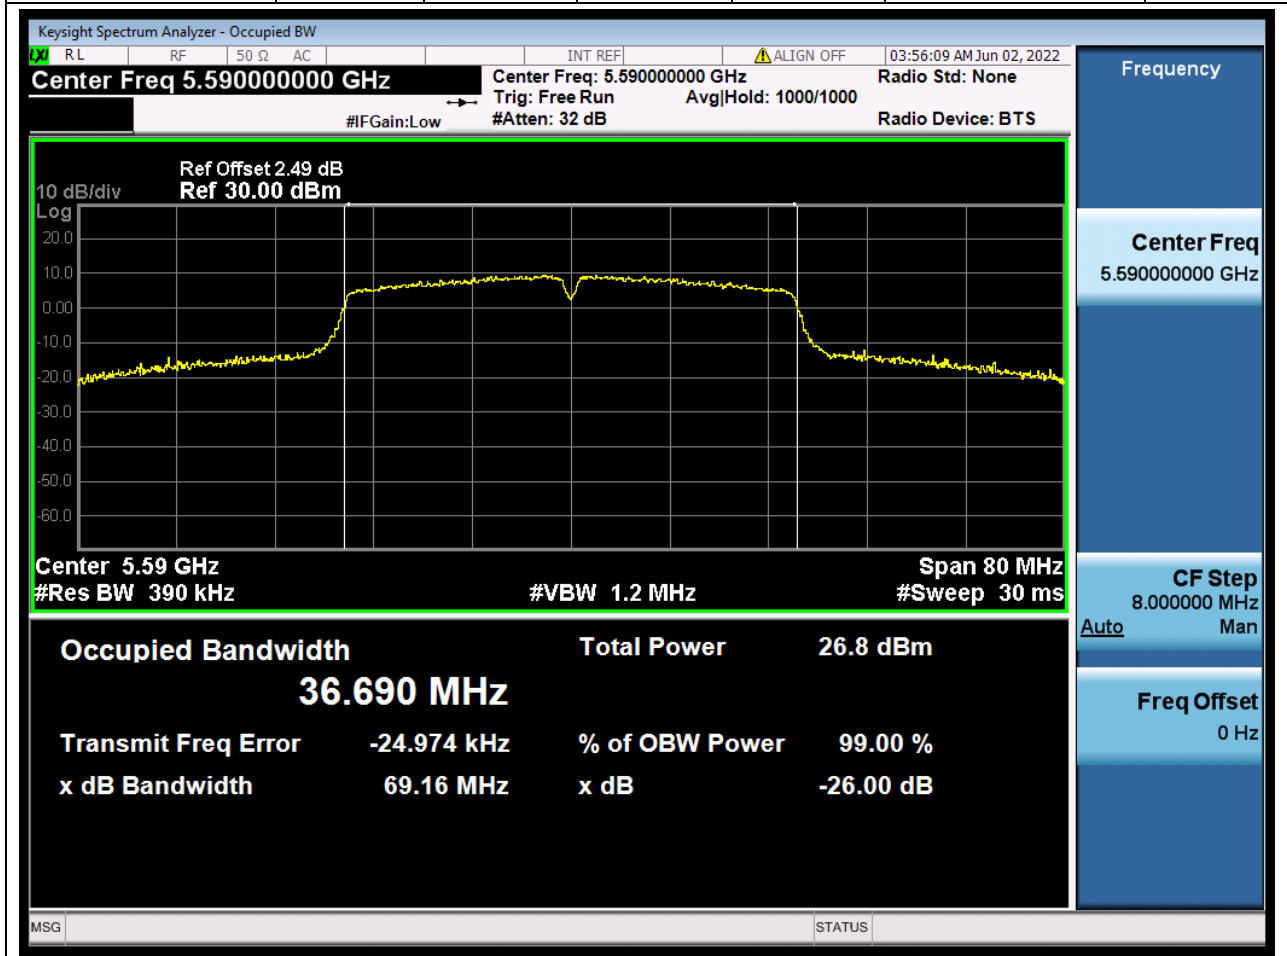

36. 802.11n_40M_U-NII-2C_M

36.1. A.2-26dB Bandwidth(NTNV)

Center Frequency (MHz)	XdB Down	RBW (MHz)	Detector	Limit (MHz)	XdB BandWidth (MHz)	Verdict
5590	26	0.39	Peak	0	69.163416	Unknow