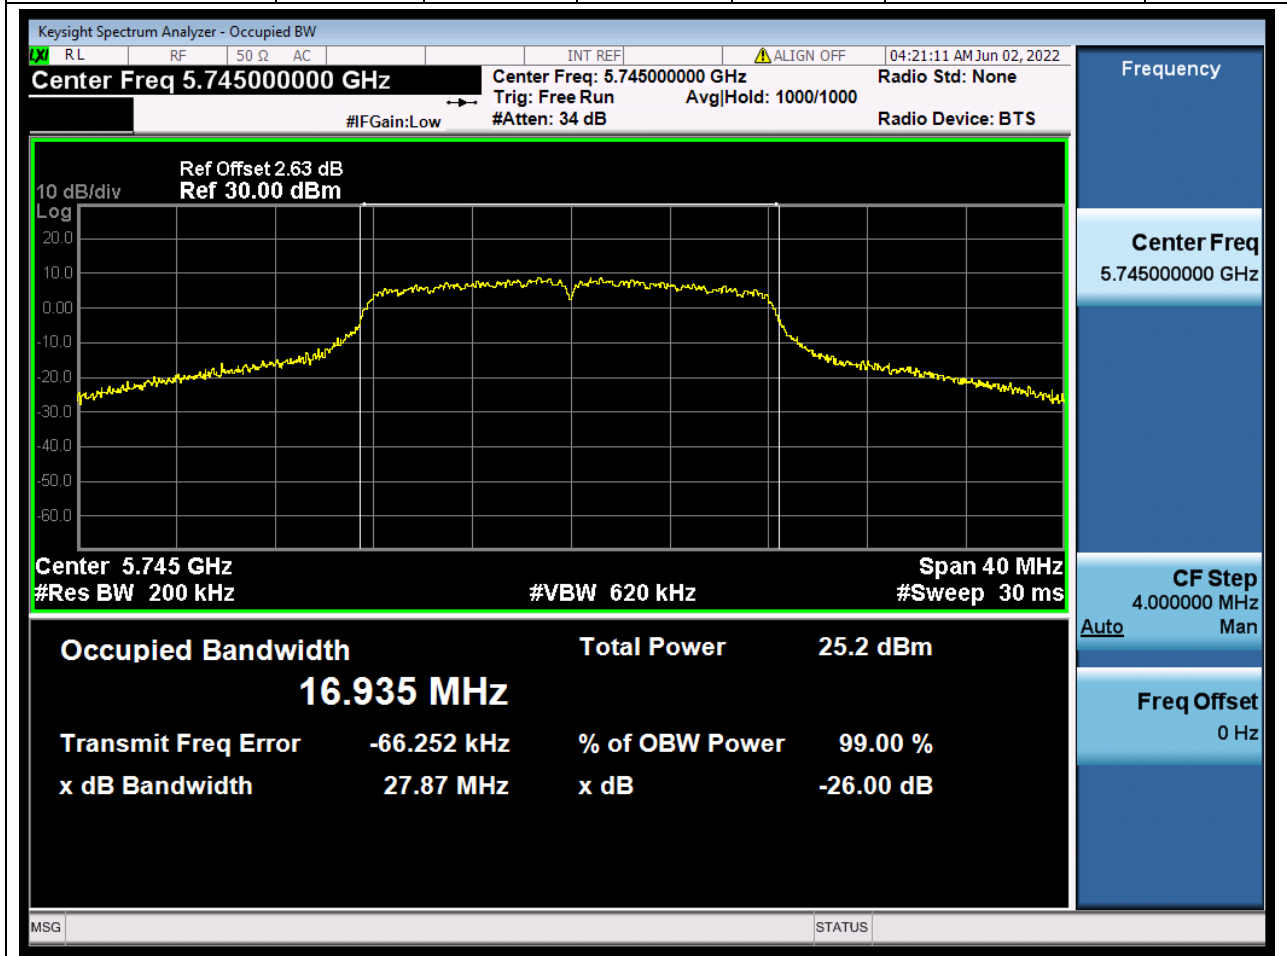

46. 802.11a_20M_U-NII-3_L

46.1. A.2-26dB Bandwidth(NTNV)

Center Frequency (MHz)	XdB Down	RBW (MHz)	Detector	Limit (MHz)	XdB BandWidth (MHz)	Verdict
5745	26	0.2	Peak	0	27.865949	Unknown