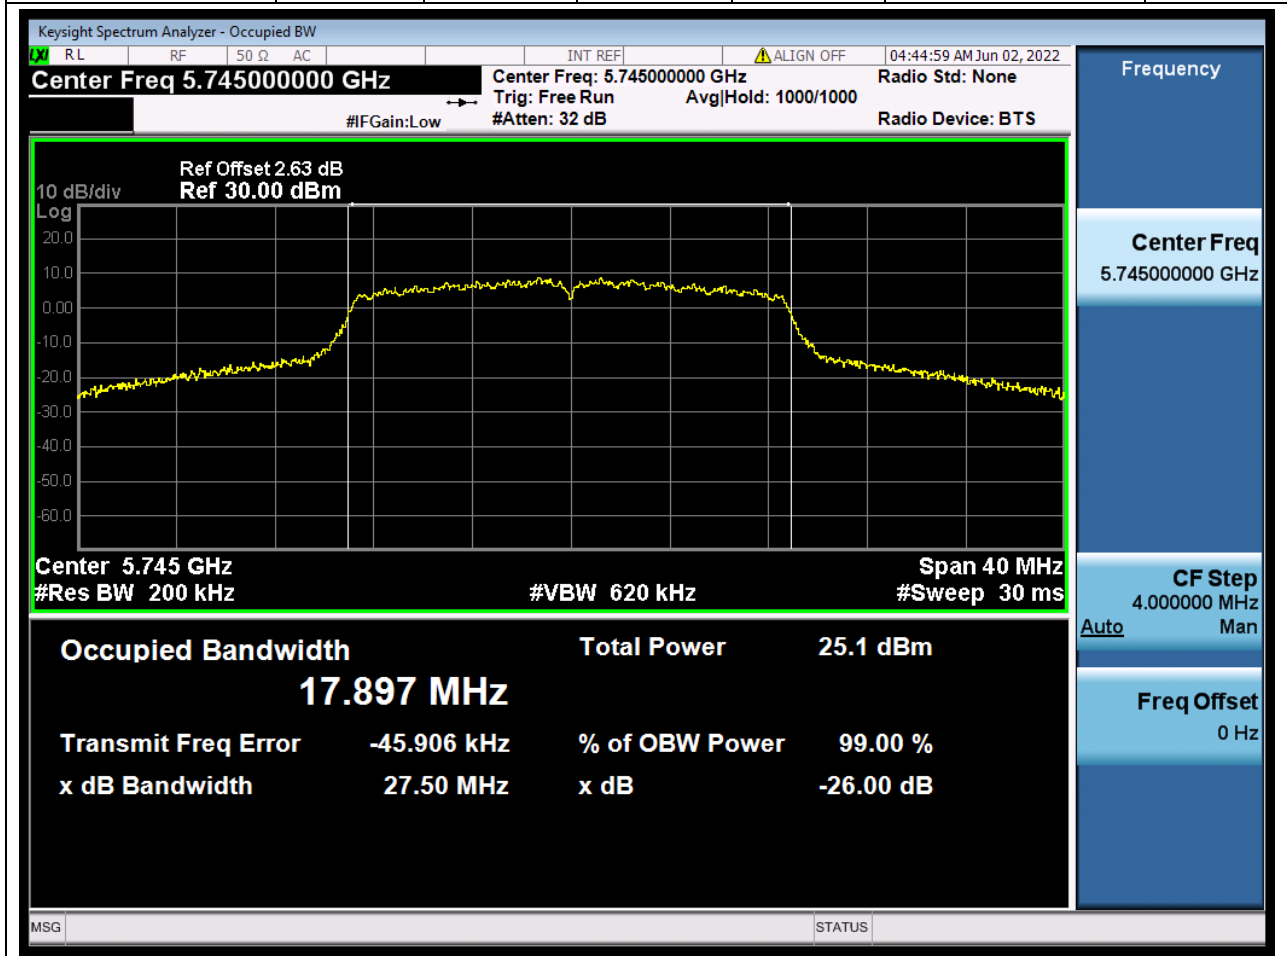

54. 802.11ac_20M_U-NII-3_L

54.1. A.2-26dB Bandwidth(NTNV)

Center Frequency (MHz)	XdB Down	RBW (MHz)	Detector	Limit (MHz)	XdB BandWidth (MHz)	Verdict
5745	26	0.2	Peak	0	27.496354	Unknown