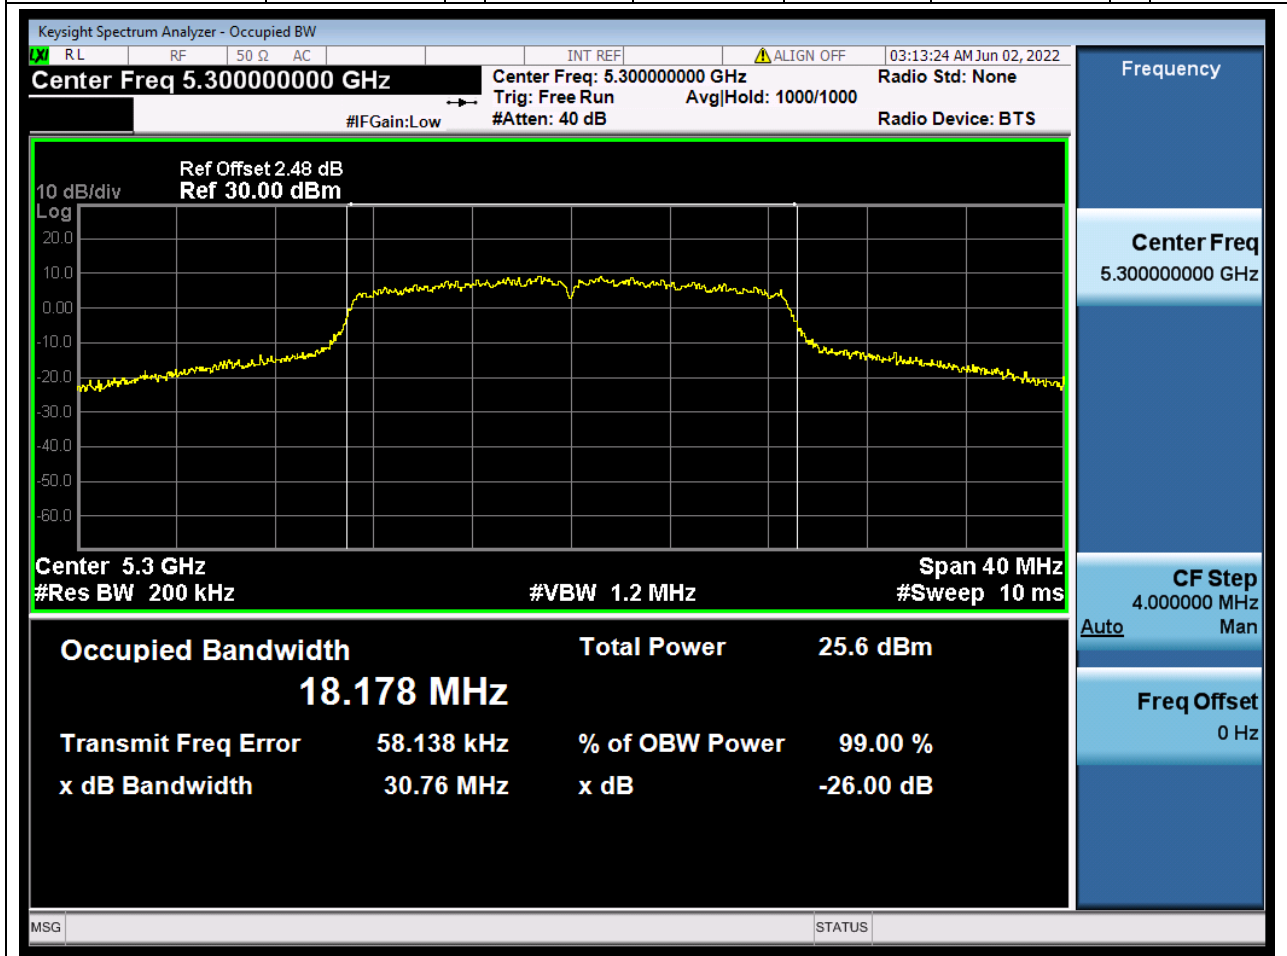

19. 802.11n_20M_U-NII-2A_M

19.1. A.2.2-99% Bandwidth(NTNV)

Center Frequency (MHz)	OBW Power (%)	RBW (MHz)	Detector	Limit (MHz)	OBW (MHz)	Verdict
5300	99	0.2	Peak	0	18.178316	Unknow