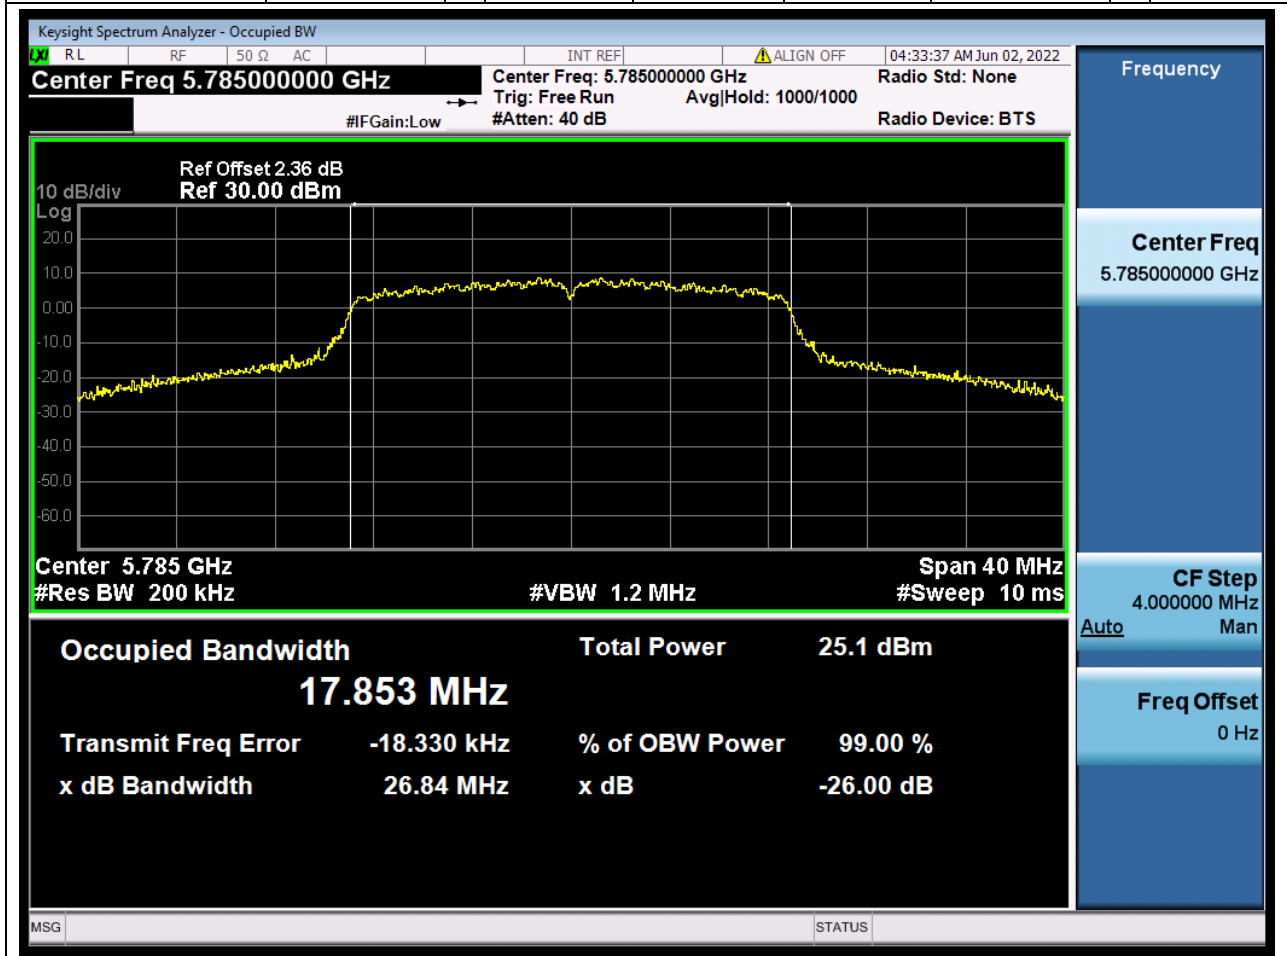

50. 802.11n_20M_U-NII-3_M

50.1. A.2.2-99% Bandwidth(NTNV)

Center Frequency (MHz)	OBW Power (%)	RBW (MHz)	Detector	Limit (MHz)	OBW (MHz)	Verdict
5785	99	0.2	Peak	0	17.852647	Unknow