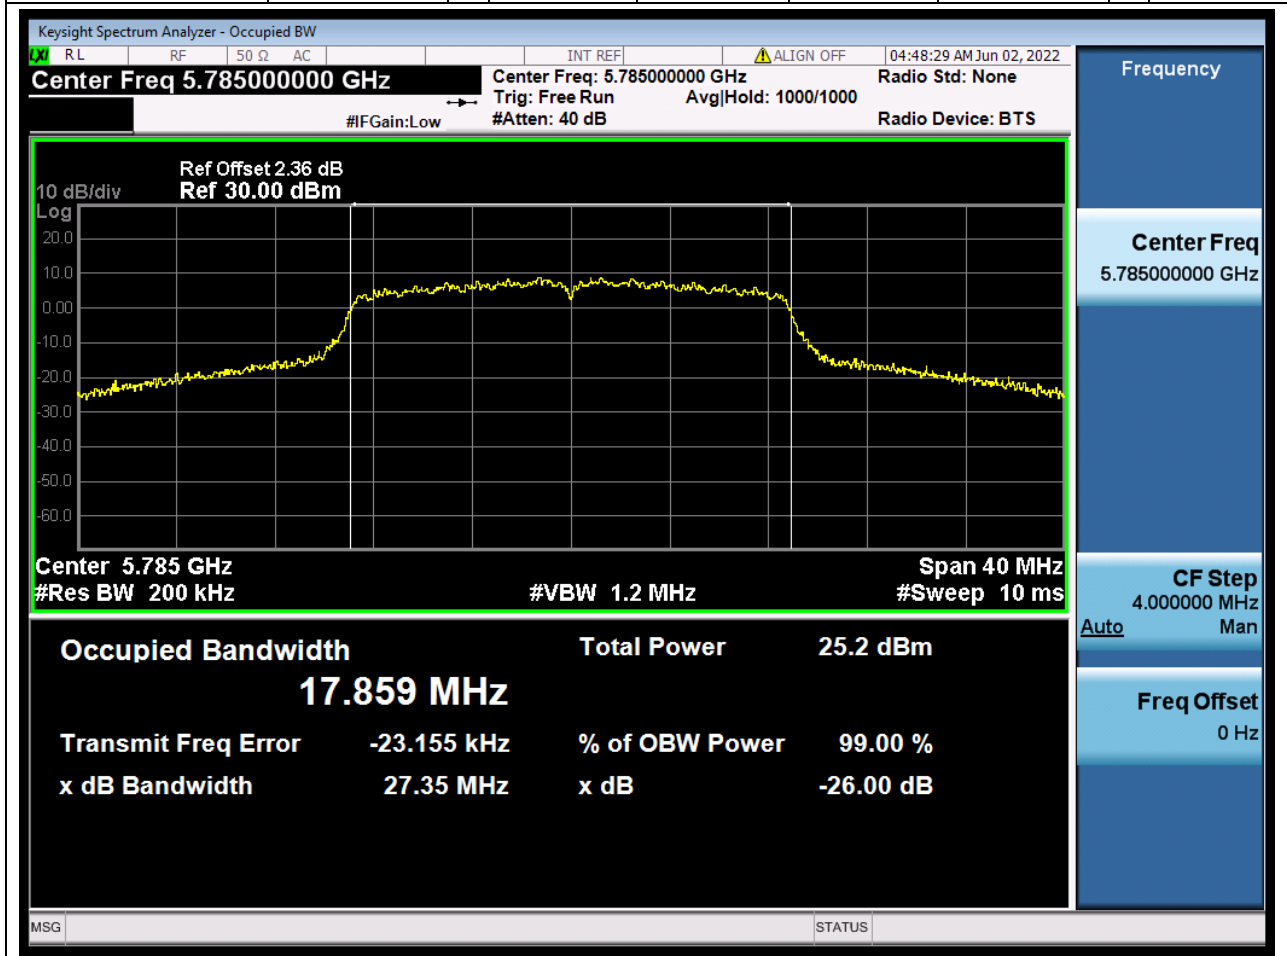

55. 802.11ac_20M_U-NII-3_M

55.1. A.2.2-99% Bandwidth(NTNV)

Center Frequency (MHz)	OBW Power (%)	RBW (MHz)	Detector	Limit (MHz)	OBW (MHz)	Verdict
5785	99	0.2	Peak	0	17.85947	Unknow