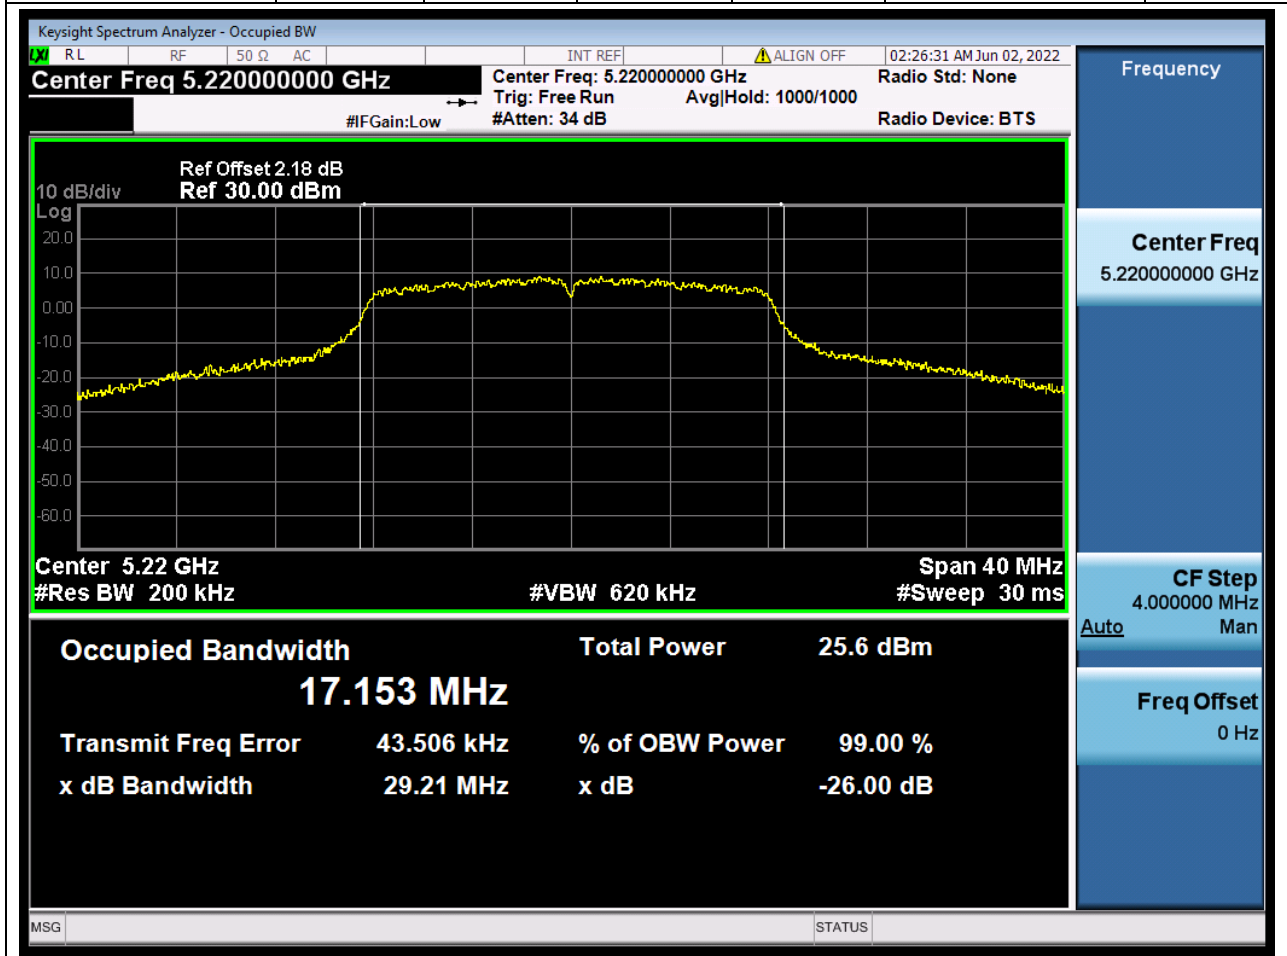

2. 802.11a_20M_U-NII-1_M

2.1. A.2-26dB Bandwidth(NTNV)

Center Frequency (MHz)	XdB Down	RBW (MHz)	Detector	Limit (MHz)	XdB BandWidth (MHz)	Verdict
5220	26	0.2	Peak	0	29.209528	Unknown