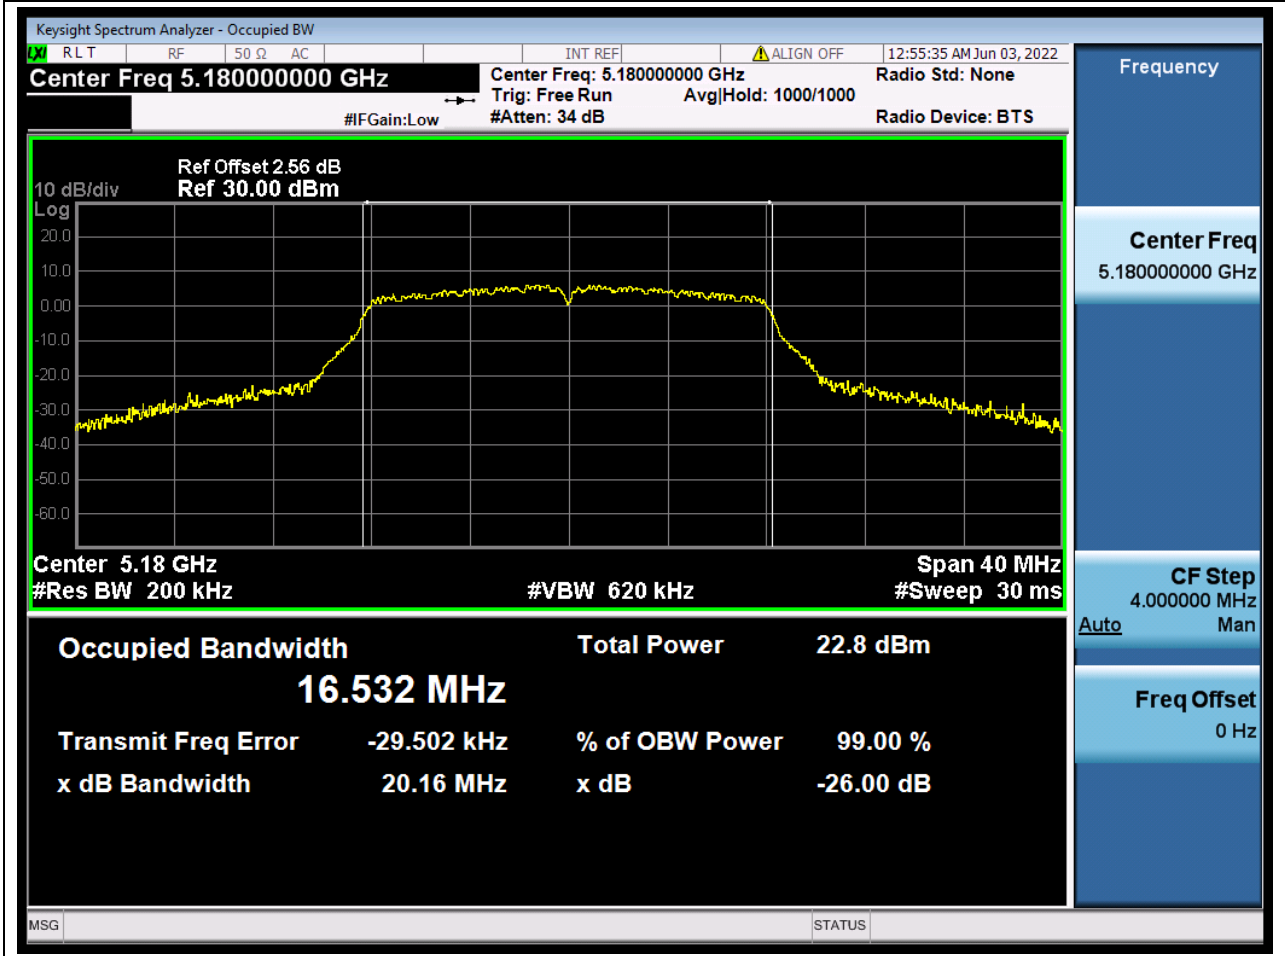

A.2 Emission Bandwidth & 99% Bandwidth

1. 802.11a_20M_U-NII-1_L

1.2. A.2-26dB Bandwidth(NTNV)

Center Frequency (MHz)	XdB Down	RBW (MHz)	Detector	Limit (MHz)	XdB BandWidth (MHz)	Verdict
5180	26	0.2	Peak	0	20.164306	Unknow