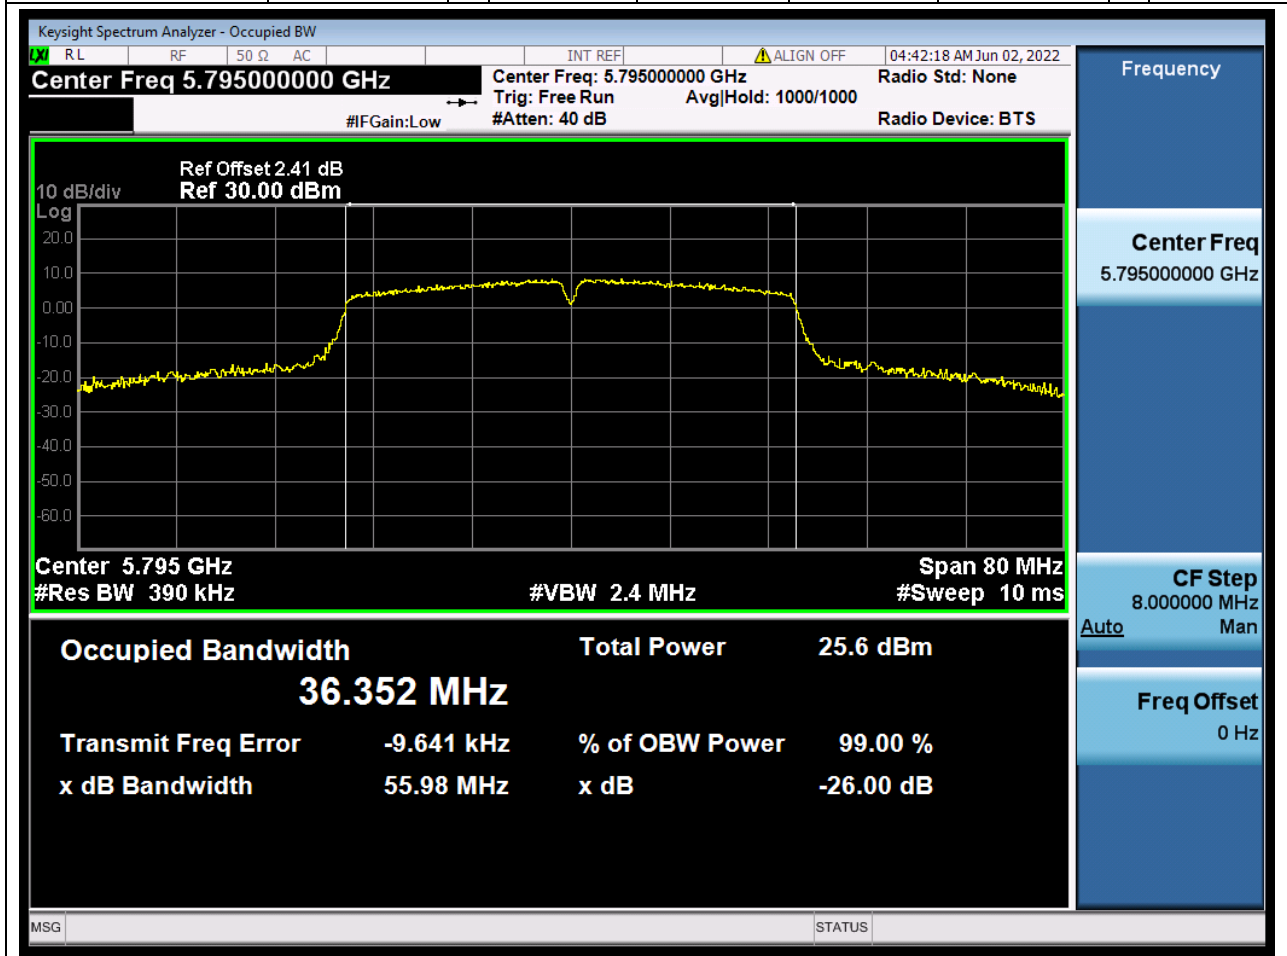

53. 802.11n_40M_U-NII-3_H

53.1. A.2.2-99% Bandwidth(NTNV)

Center Frequency (MHz)	OBW Power (%)	RBW (MHz)	Detector	Limit (MHz)	OBW (MHz)	Verdict
5795	99	0.39	Peak	0	36.35248	Unknow