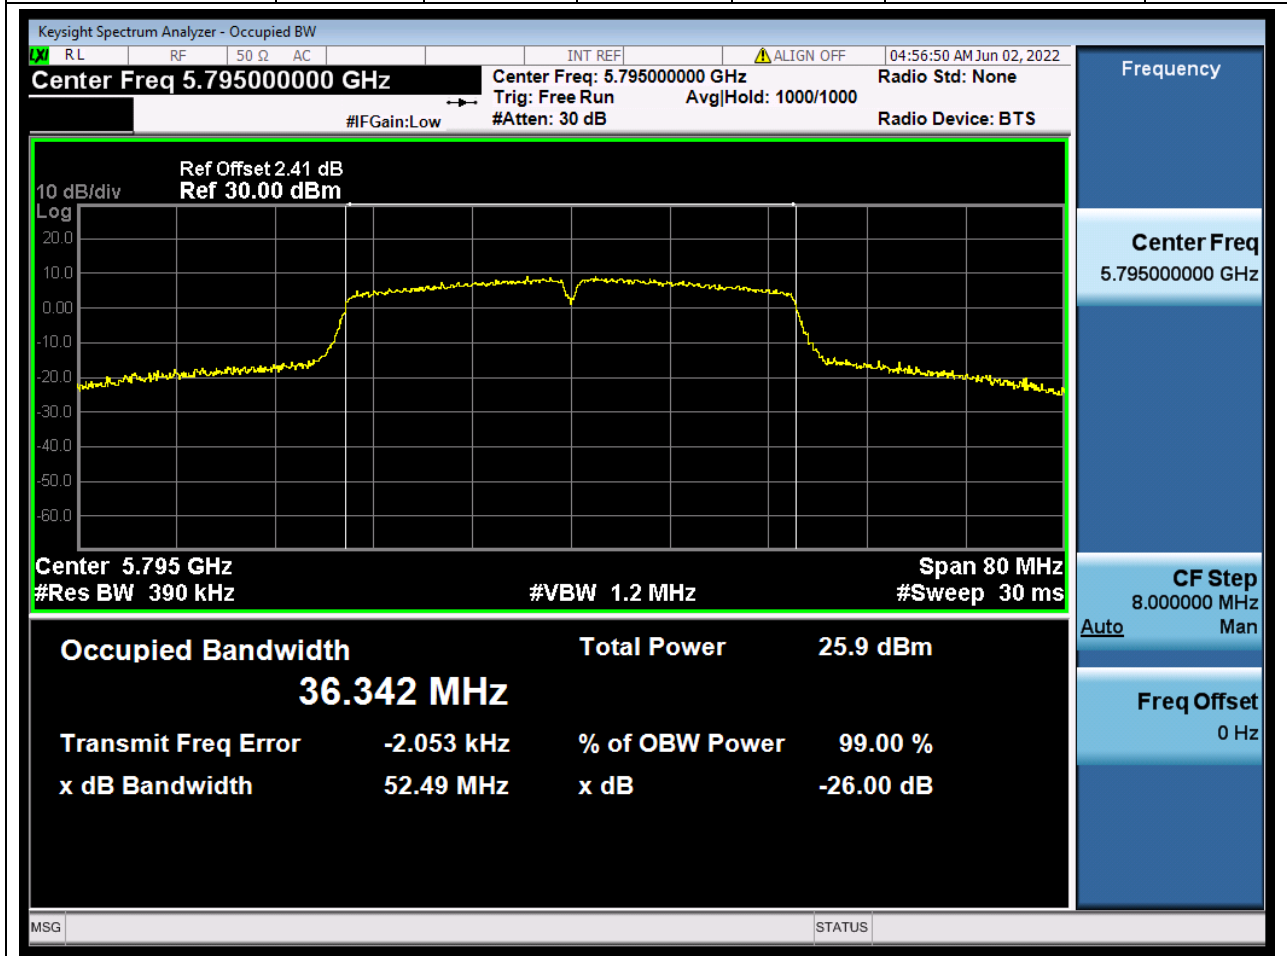

58. 802.11ac_40M_U-NII-3_H

58.1. A.2-26dB Bandwidth(NTNV)

Center Frequency (MHz)	XdB Down	RBW (MHz)	Detector	Limit (MHz)	XdB BandWidth (MHz)	Verdict
5795	26	0.39	Peak	0	52.494146	Unknown