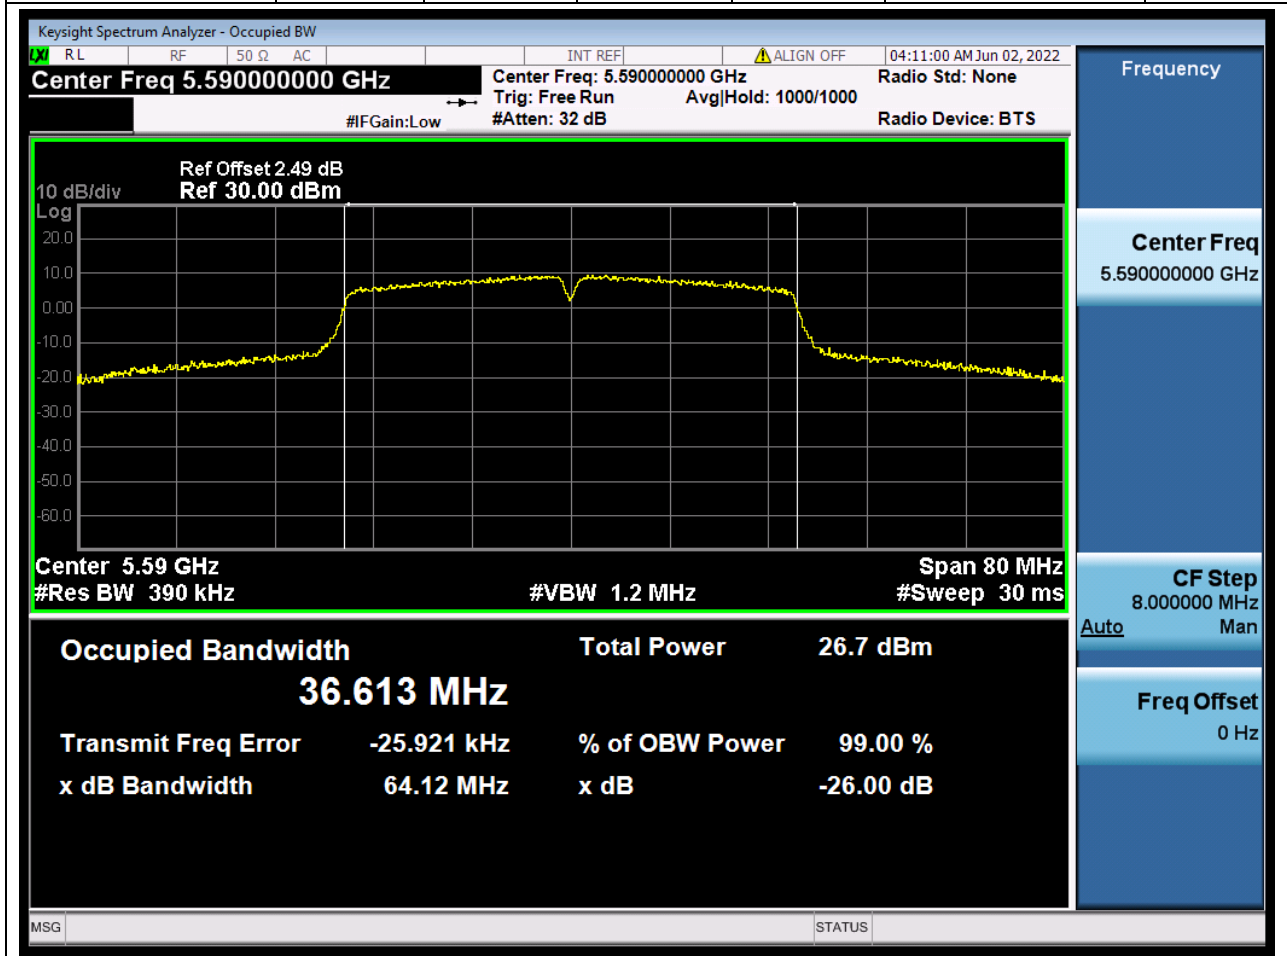

42. 802.11ac_40M_U-NII-2C_M

42.1. A.2-26dB Bandwidth(NTNV)

Center Frequency (MHz)	XdB Down	RBW (MHz)	Detector	Limit (MHz)	XdB BandWidth (MHz)	Verdict
5590	26	0.39	Peak	0	64.124636	Unknown