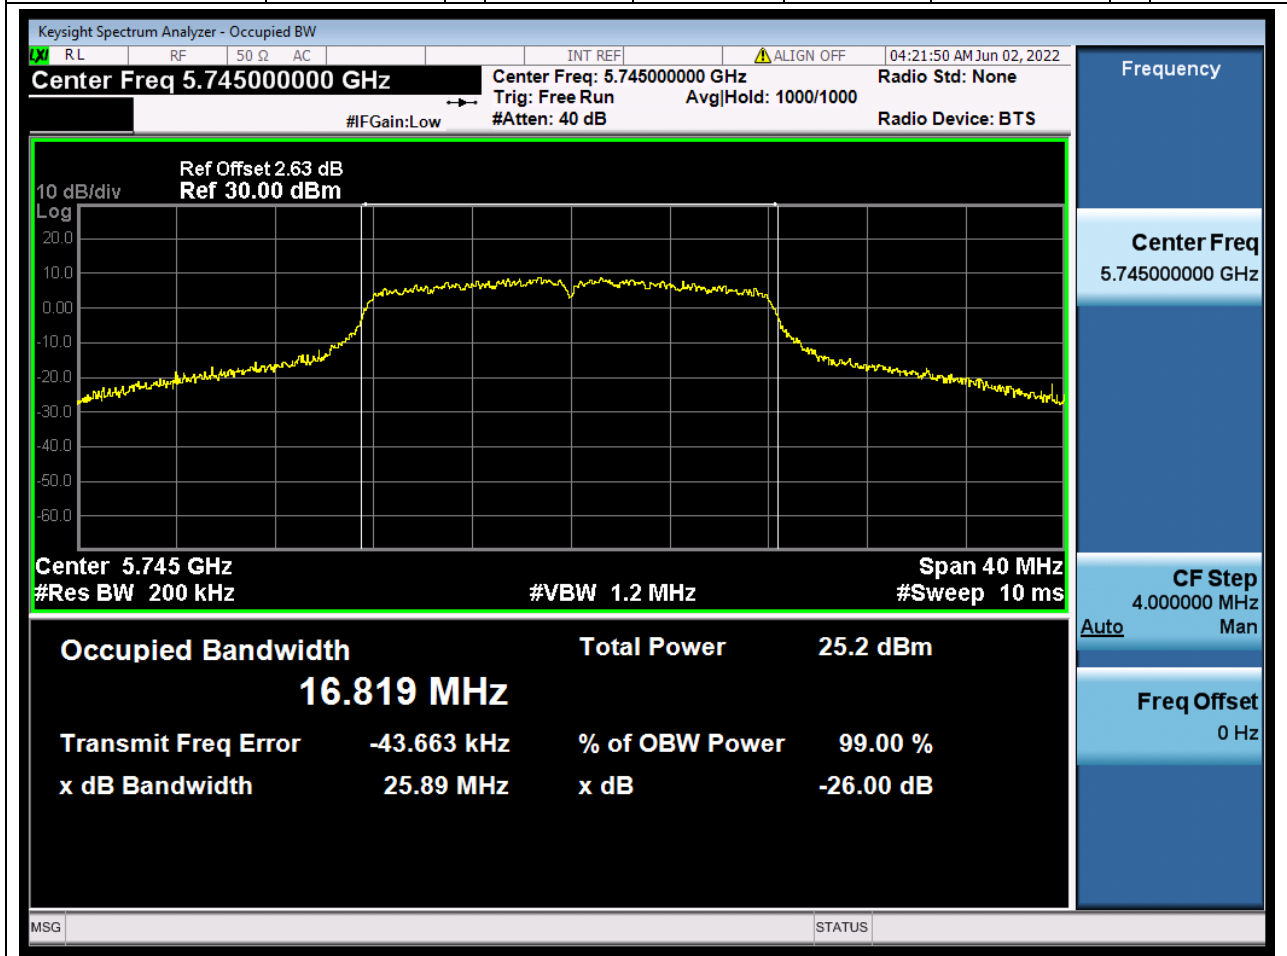

46. 802.11a_20M_U-NII-3_L

46.1. A.2.2-99% Bandwidth(NTNV)

Center Frequency (MHz)	OBW Power (%)	RBW (MHz)	Detector	Limit (MHz)	OBW (MHz)	Verdict
5745	99	0.2	Peak	0	16.819266	Unknow