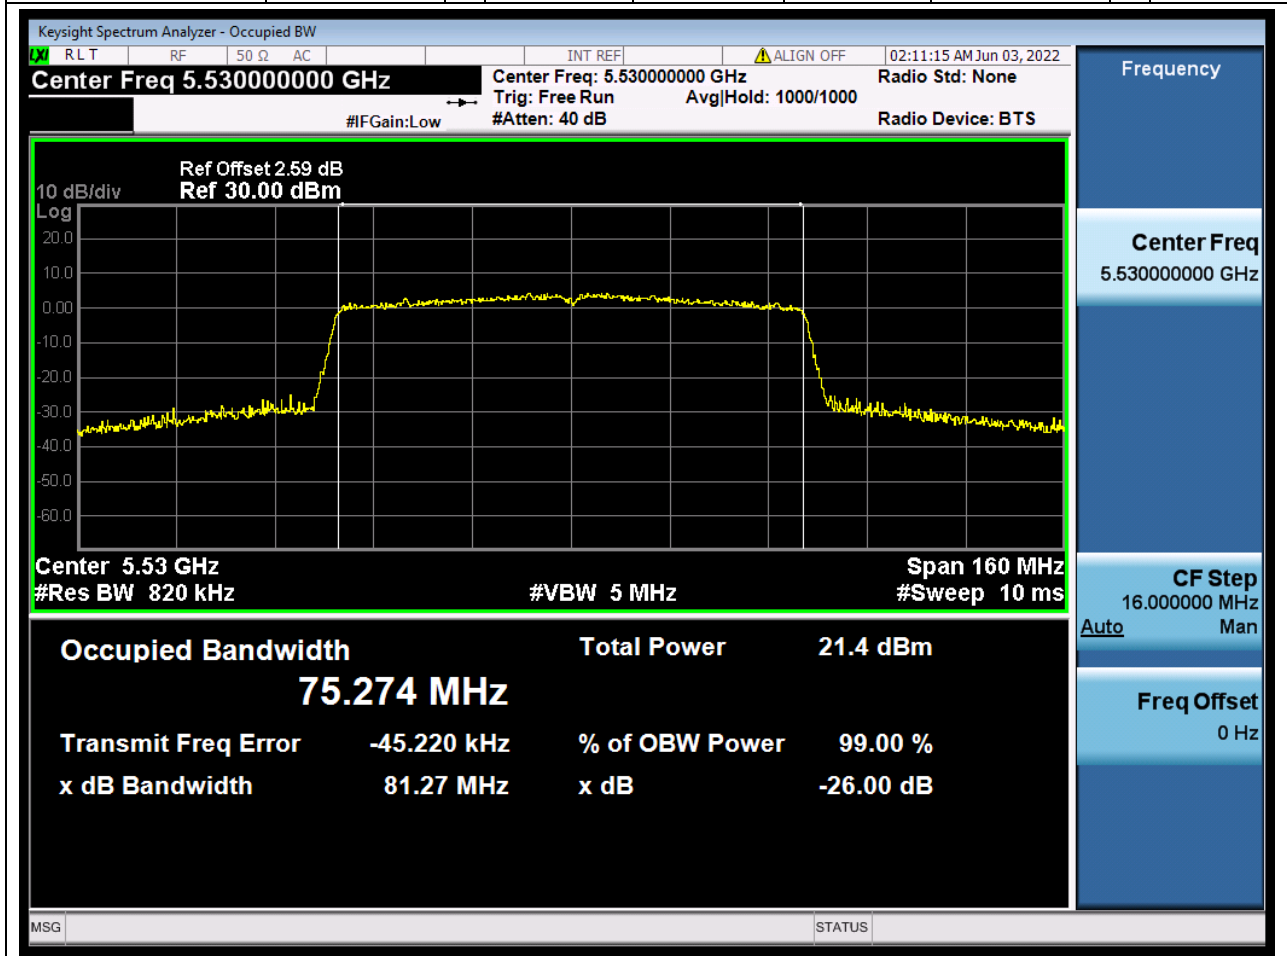

44. 802.11ac_80M_U-NII-2C_L

44.2. A.2.2-99% Bandwidth(NTNV)

Center Frequency (MHz)	OBW Power (%)	RBW (MHz)	Detector	Limit (MHz)	OBW (MHz)	Verdict
5530	99	0.82	Peak	0	75.274298	Unknow