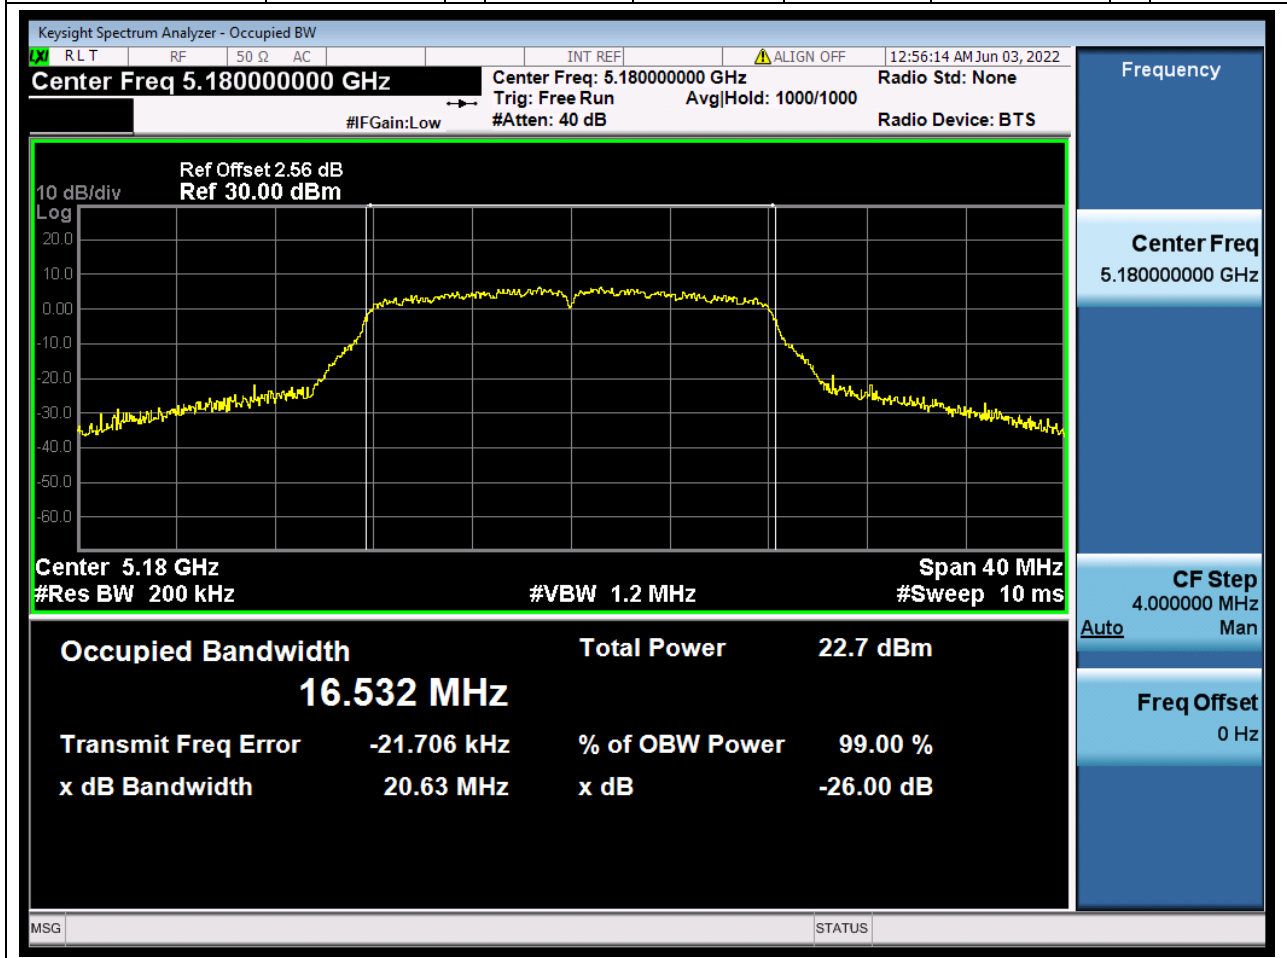

1. 802.11a_20M_U-NII-1_L

1.2. A.2.2-99% Bandwidth(NTNV)

Center Frequency (MHz)	OBW Power (%)	RBW (MHz)	Detector	Limit (MHz)	OBW (MHz)	Verdict
5180	99	0.2	Peak	0	16.531766	Unknow