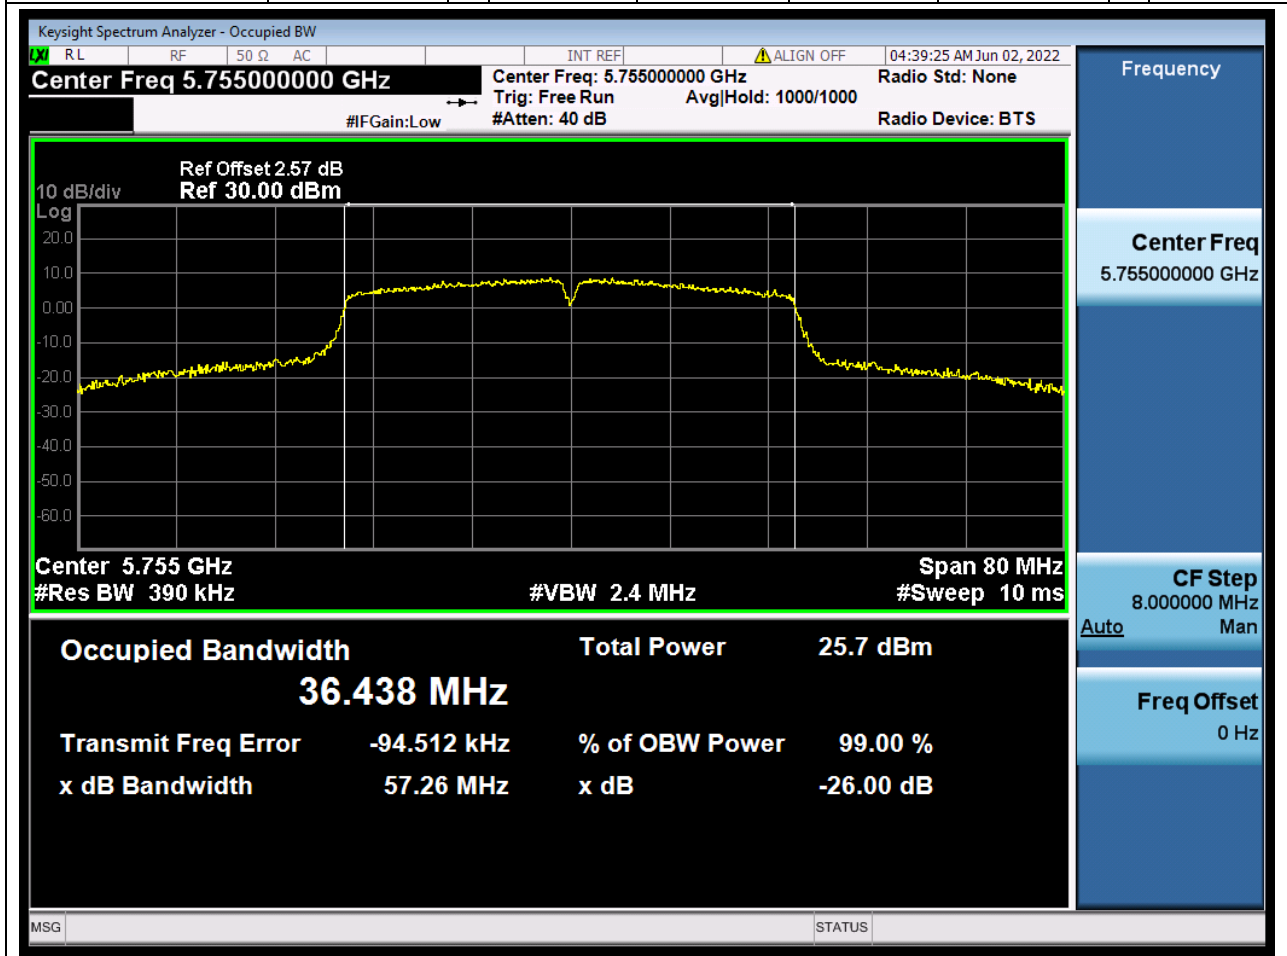

52. 802.11n_40M_U-NII-3_L

52.1. A.2.2-99% Bandwidth(NTNV)

Center Frequency (MHz)	OBW Power (%)	RBW (MHz)	Detector	Limit (MHz)	OBW (MHz)	Verdict
5755	99	0.39	Peak	0	36.43847	Unknow