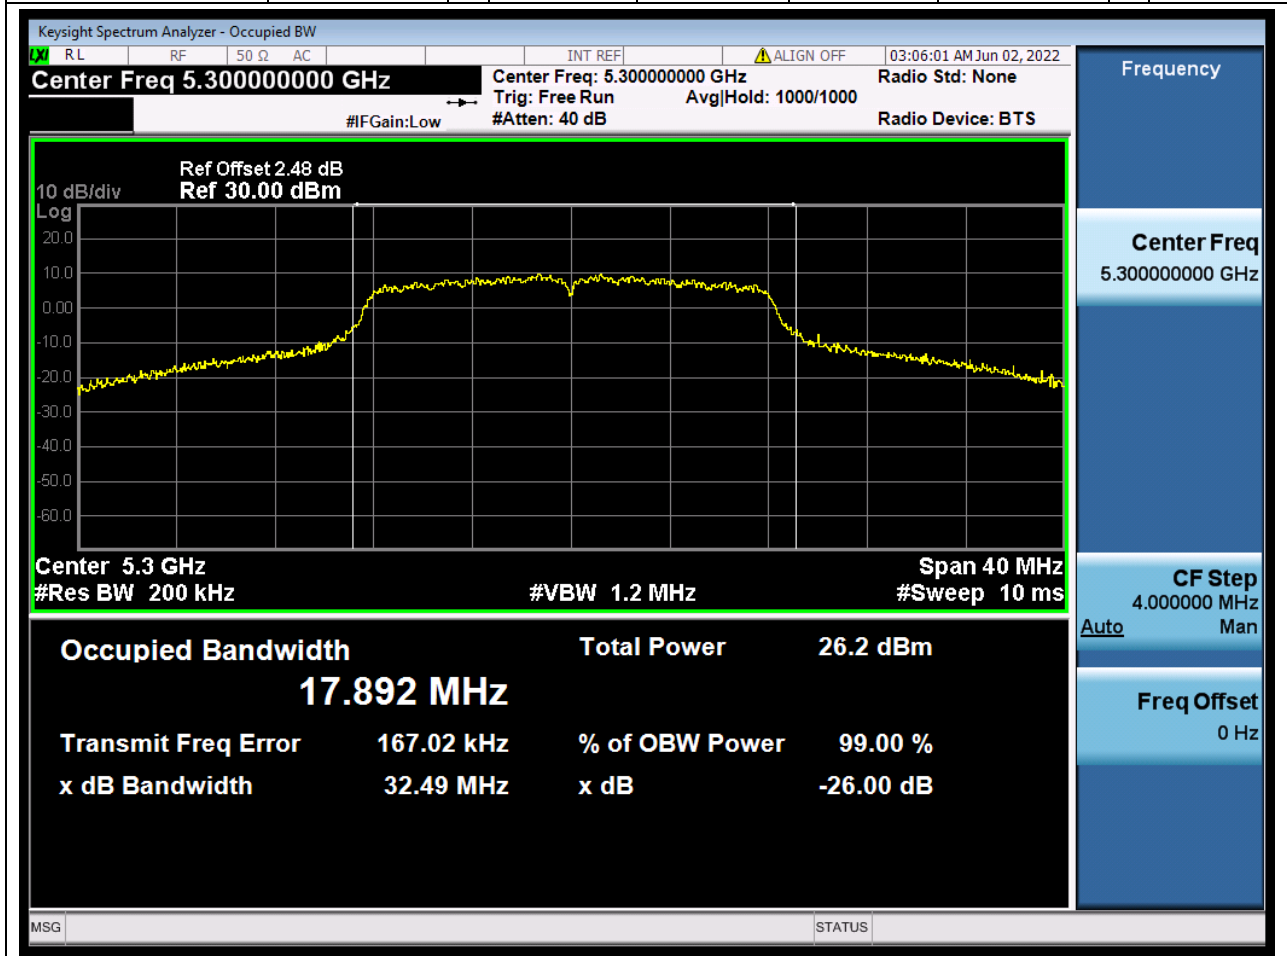

16. 802.11a_20M_U-NII-2A_M

16.1. A.2.2-99% Bandwidth(NTNV)

Center Frequency (MHz)	OBW Power (%)	RBW (MHz)	Detector	Limit (MHz)	OBW (MHz)	Verdict
5300	99	0.2	Peak	0	17.89151	Unknow