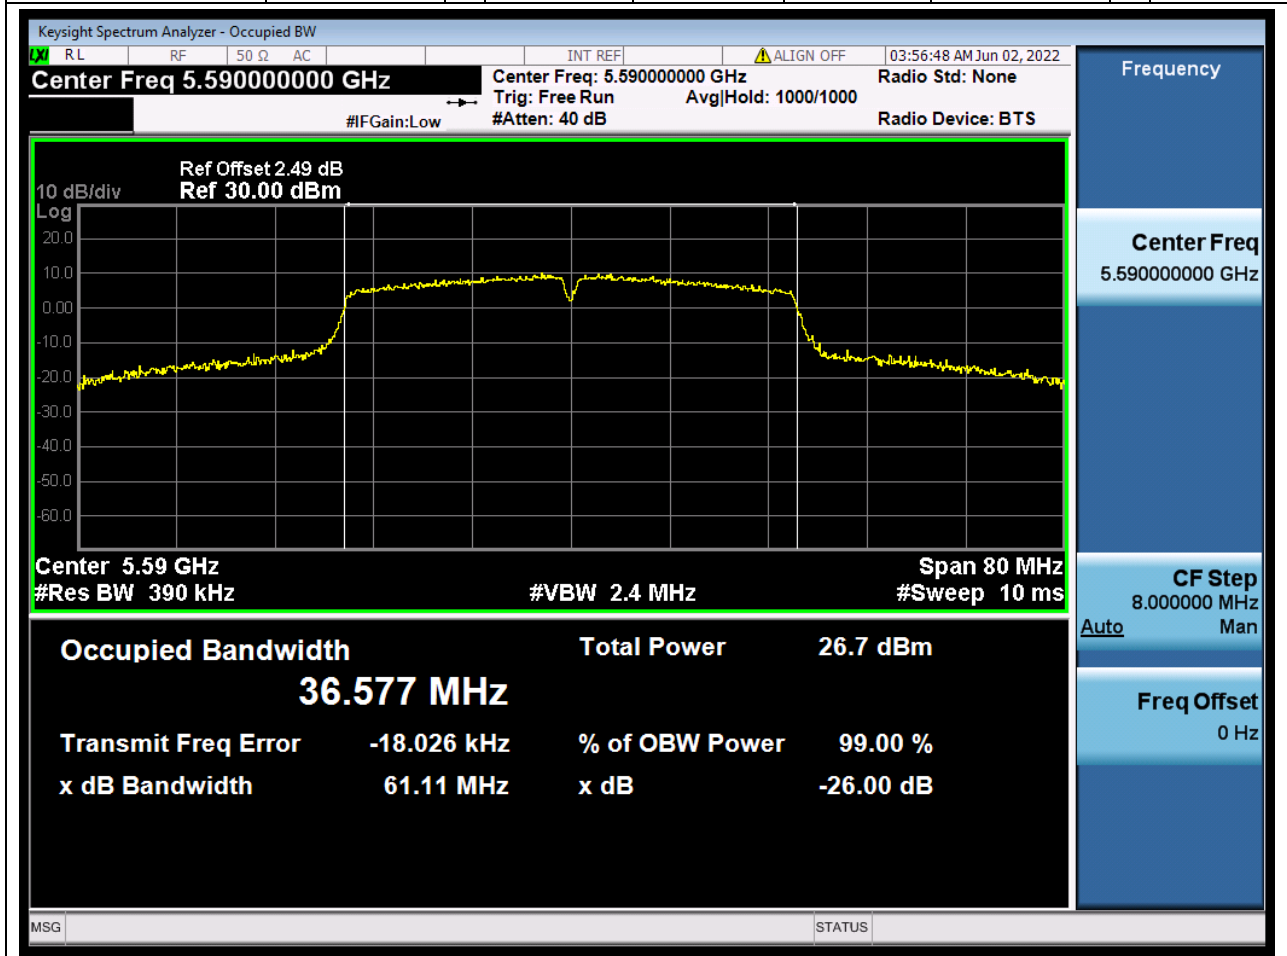

36. 802.11n_40M_U-NII-2C_M

36.1. A.2.2-99% Bandwidth(NTNV)

Center Frequency (MHz)	OBW Power (%)	RBW (MHz)	Detector	Limit (MHz)	OBW (MHz)	Verdict
5590	99	0.39	Peak	0	36.576525	Unknow