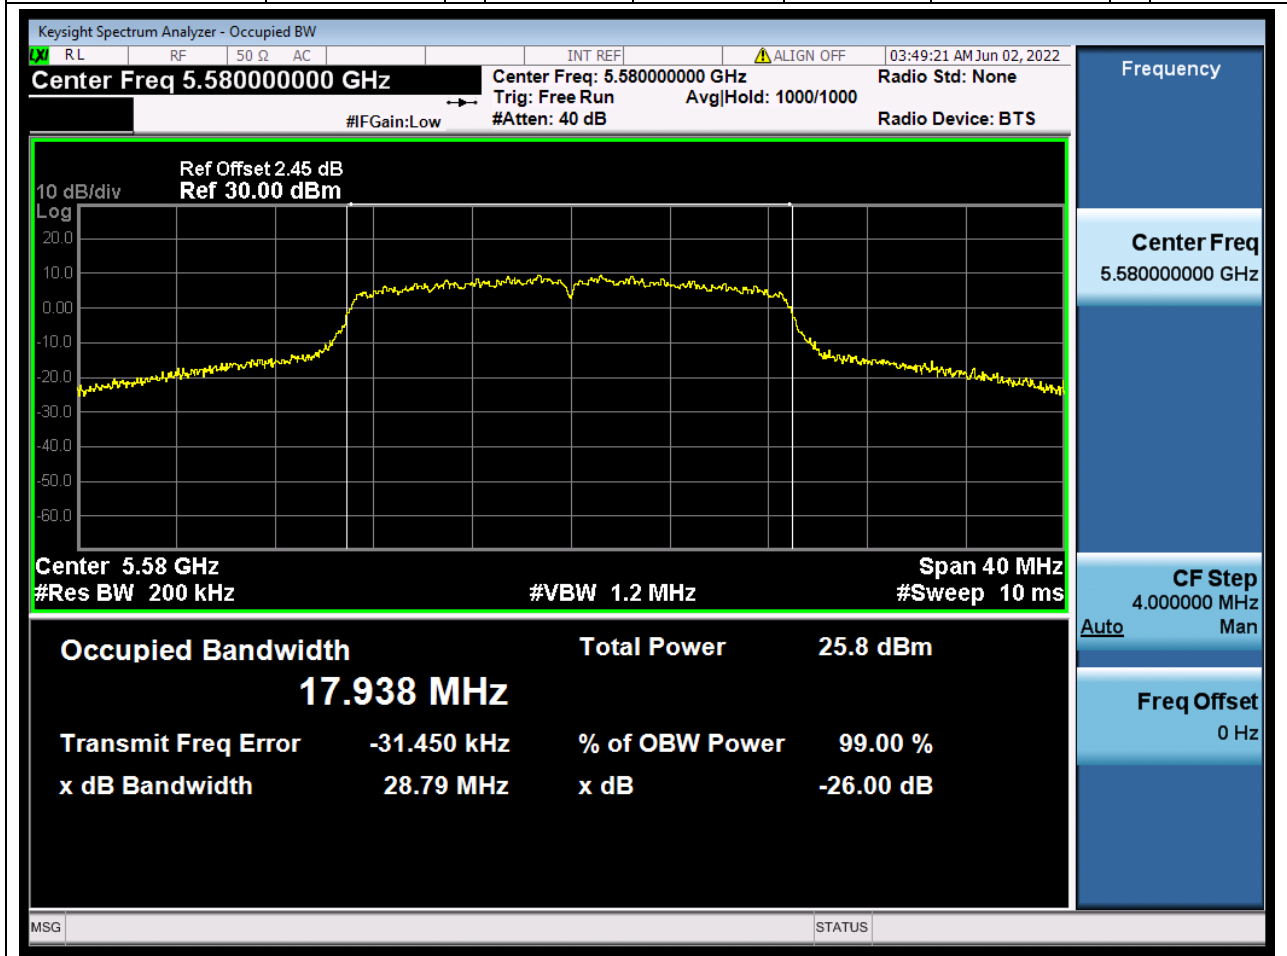

33. 802.11n_20M_U-NII-2C_M

33.1. A.2.2-99% Bandwidth(NTNV)

Center Frequency (MHz)	OBW Power (%)	RBW (MHz)	Detector	Limit (MHz)	OBW (MHz)	Verdict
5580	99	0.2	Peak	0	17.937515	Unknow