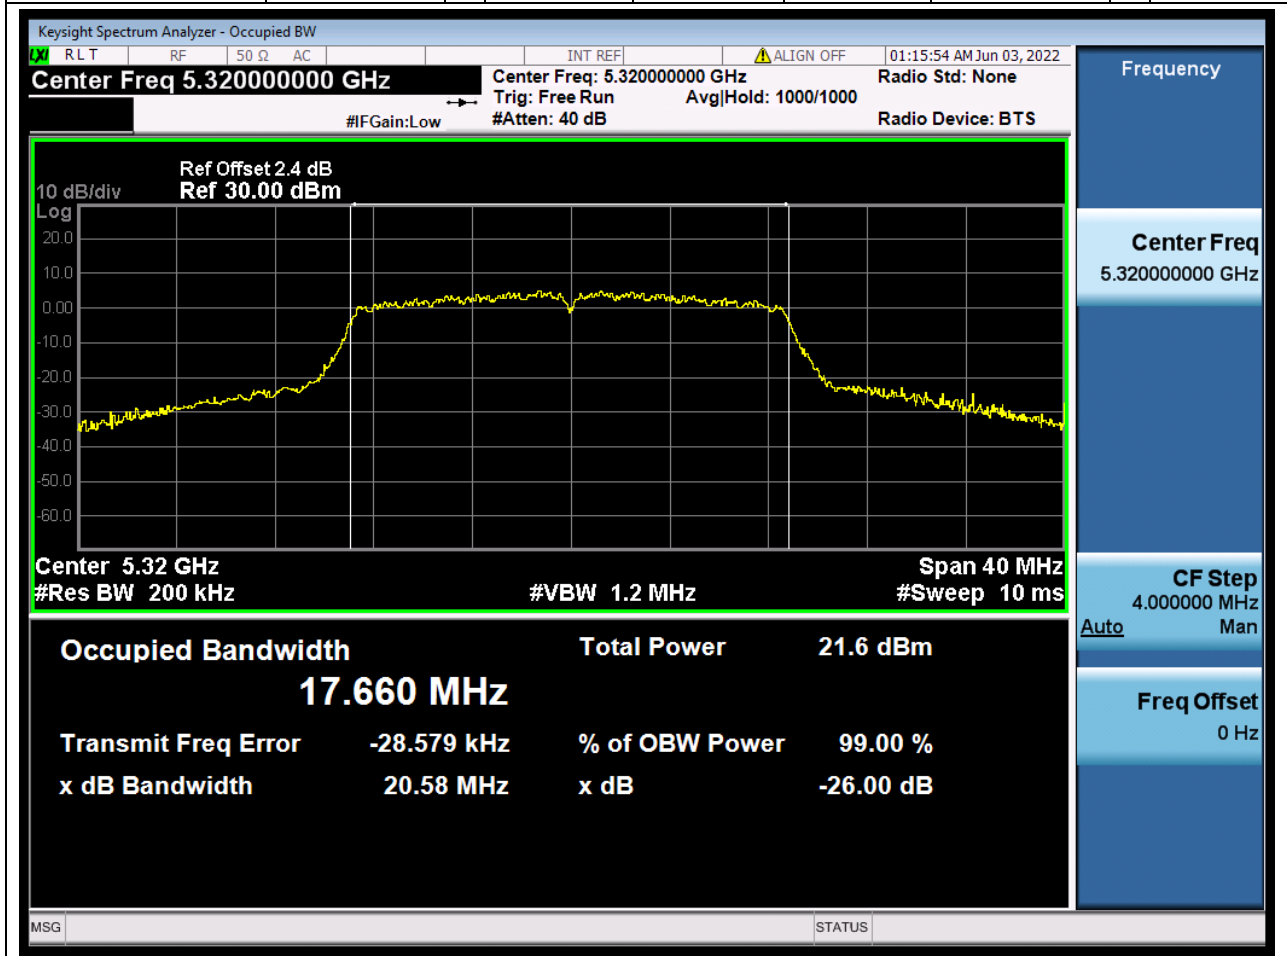

20. 802.11n_20M_U-NII-2A_H

20.2. A.2.2-99% Bandwidth(NTNV)

Center Frequency (MHz)	OBW Power (%)	RBW (MHz)	Detector	Limit (MHz)	OBW (MHz)	Verdict
5320	99	0.2	Peak	0	17.659624	Unknow