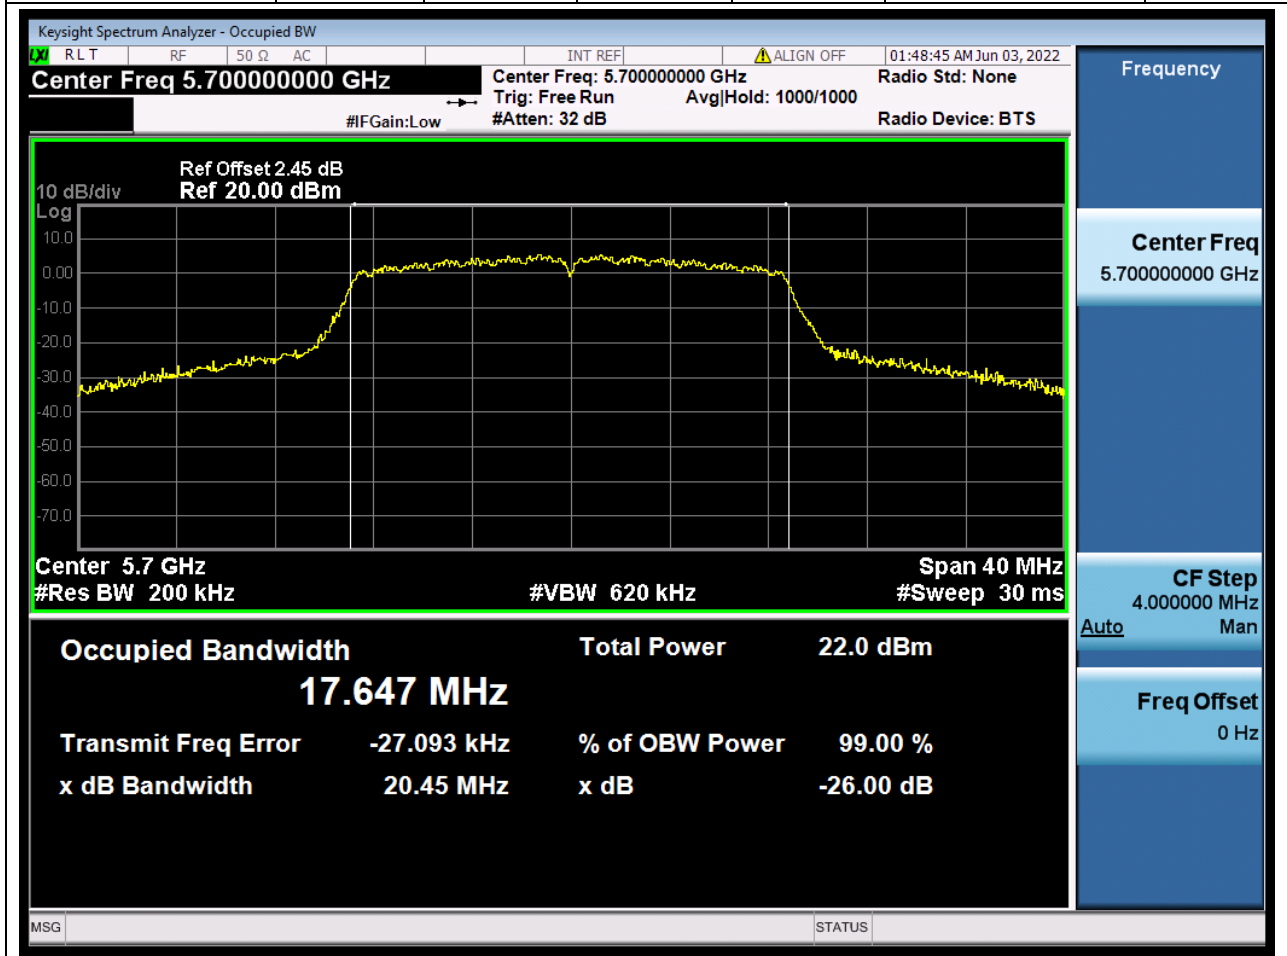

34. 802.11n_20M_U-NII-2C_H

34.2. A.2-26dB Bandwidth(NTNV)

Center Frequency (MHz)	XdB Down	RBW (MHz)	Detector	Limit (MHz)	XdB BandWidth (MHz)	Verdict
5700	26	0.2	Peak	0	20.449276	Unknown