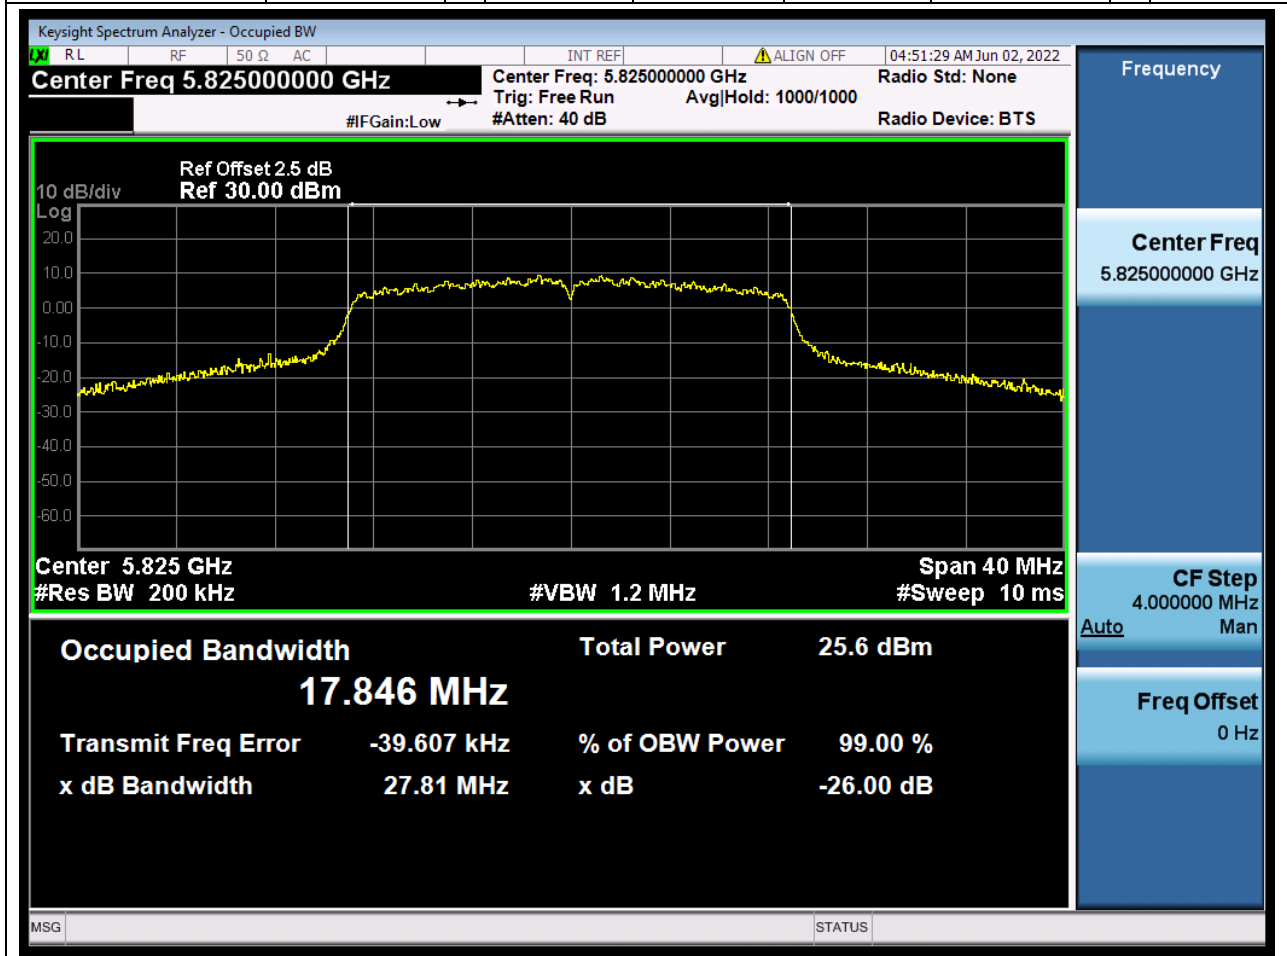

56. 802.11ac_20M_U-NII-3_H

56.1. A.2.2-99% Bandwidth(NTNV)

Center Frequency (MHz)	OBW Power (%)	RBW (MHz)	Detector	Limit (MHz)	OBW (MHz)	Verdict
5825	99	0.2	Peak	0	17.845573	Unknow