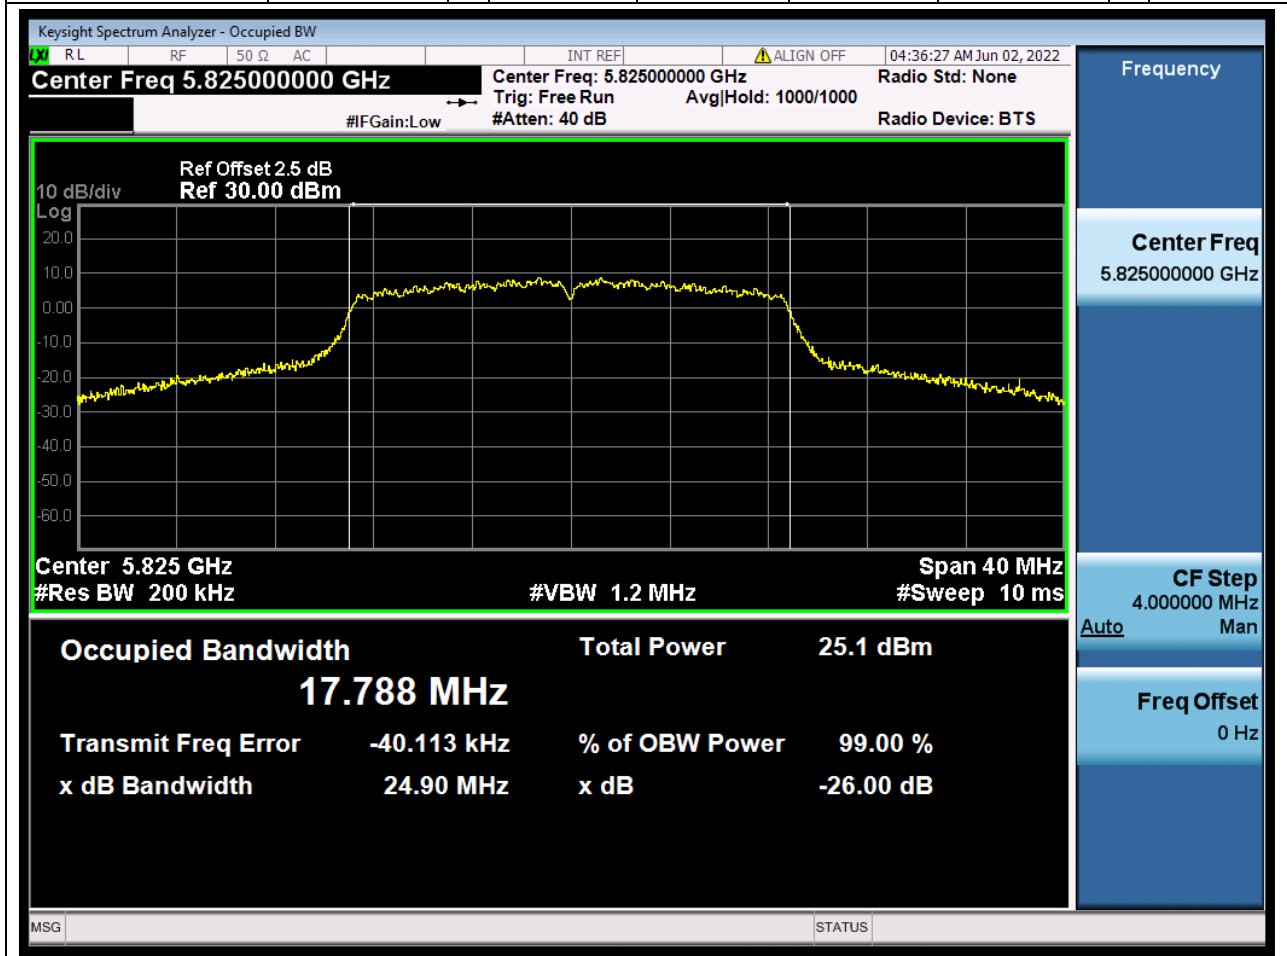

51. 802.11n_20M_U-NII-3_H

51.1. A.2.2-99% Bandwidth(NTNV)

Center Frequency (MHz)	OBW Power (%)	RBW (MHz)	Detector	Limit (MHz)	OBW (MHz)	Verdict
5825	99	0.2	Peak	0	17.78808	Unknow