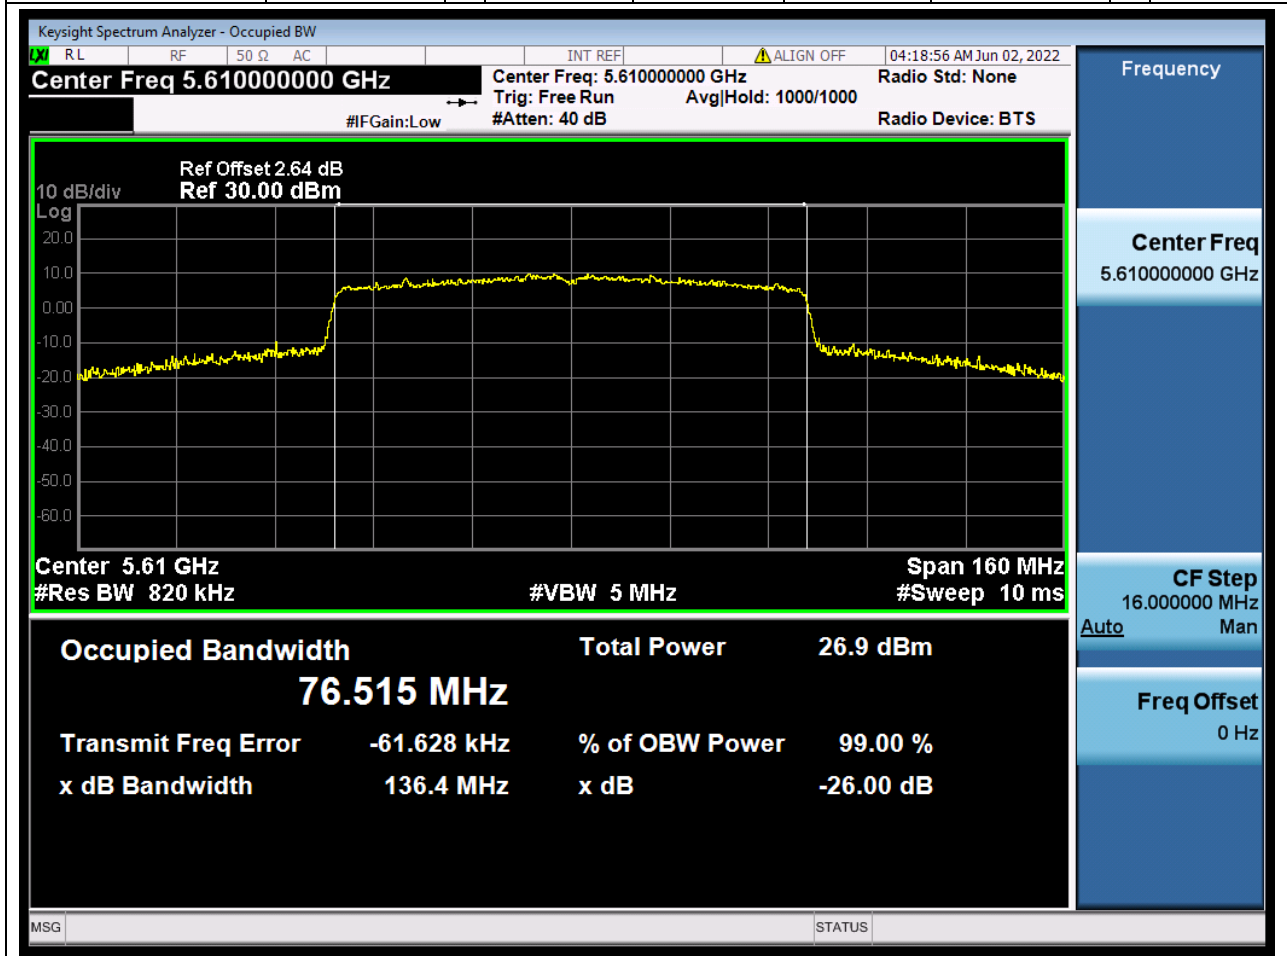

45. 802.11ac_80M_U-NII-2C_M

45.1. A.2.2-99% Bandwidth(NTNV)

Center Frequency (MHz)	OBW Power (%)	RBW (MHz)	Detector	Limit (MHz)	OBW (MHz)	Verdict
5610	99	0.82	Peak	0	76.514765	Unknow