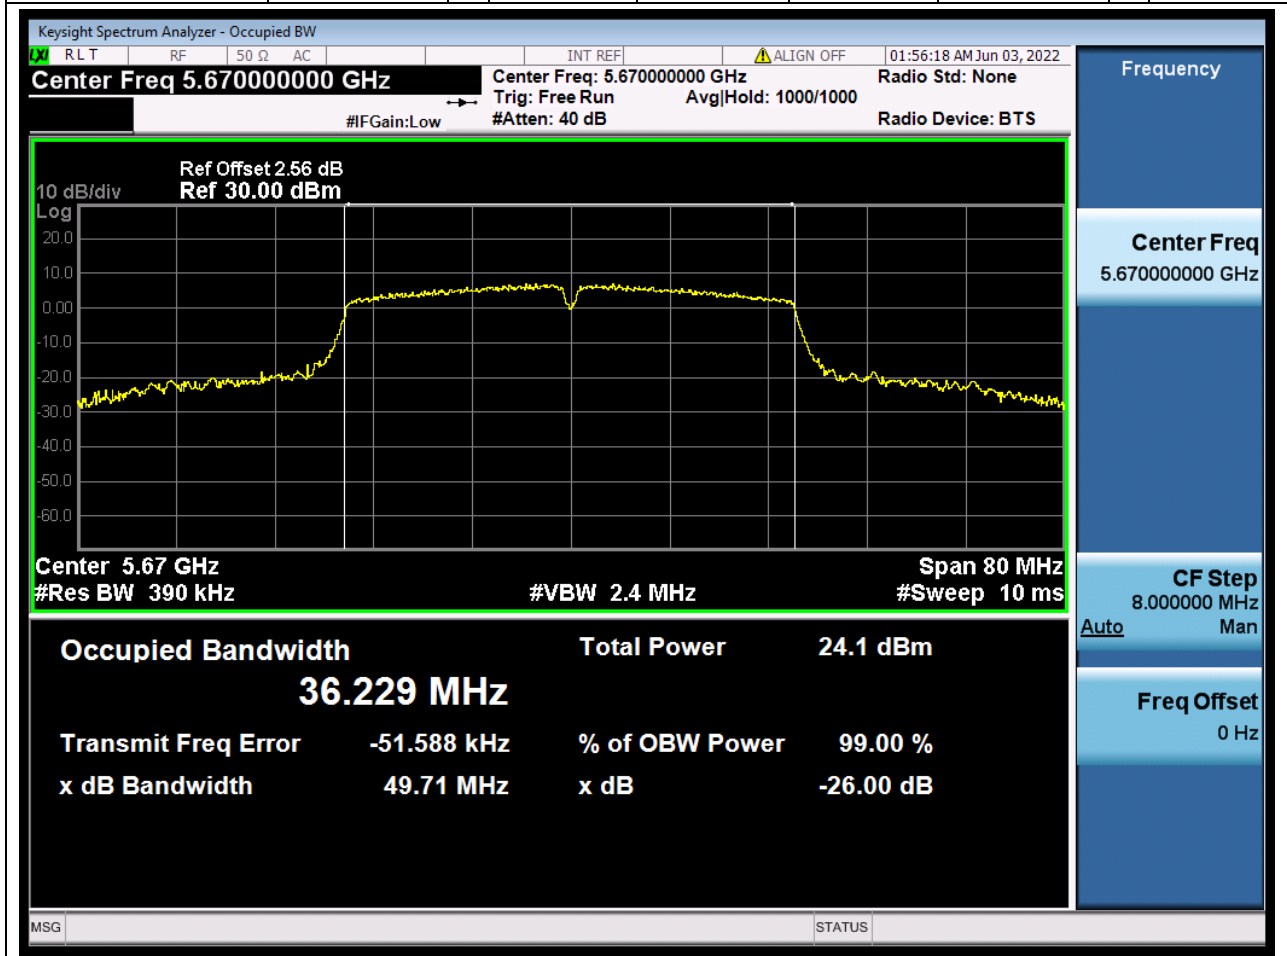

37. 802.11n_40M_U-NII-2C_H

37.2. A.2.2-99% Bandwidth(NTNV)

Center Frequency (MHz)	OBW Power (%)	RBW (MHz)	Detector	Limit (MHz)	OBW (MHz)	Verdict
5670	99	0.39	Peak	0	36.22884	Unknow