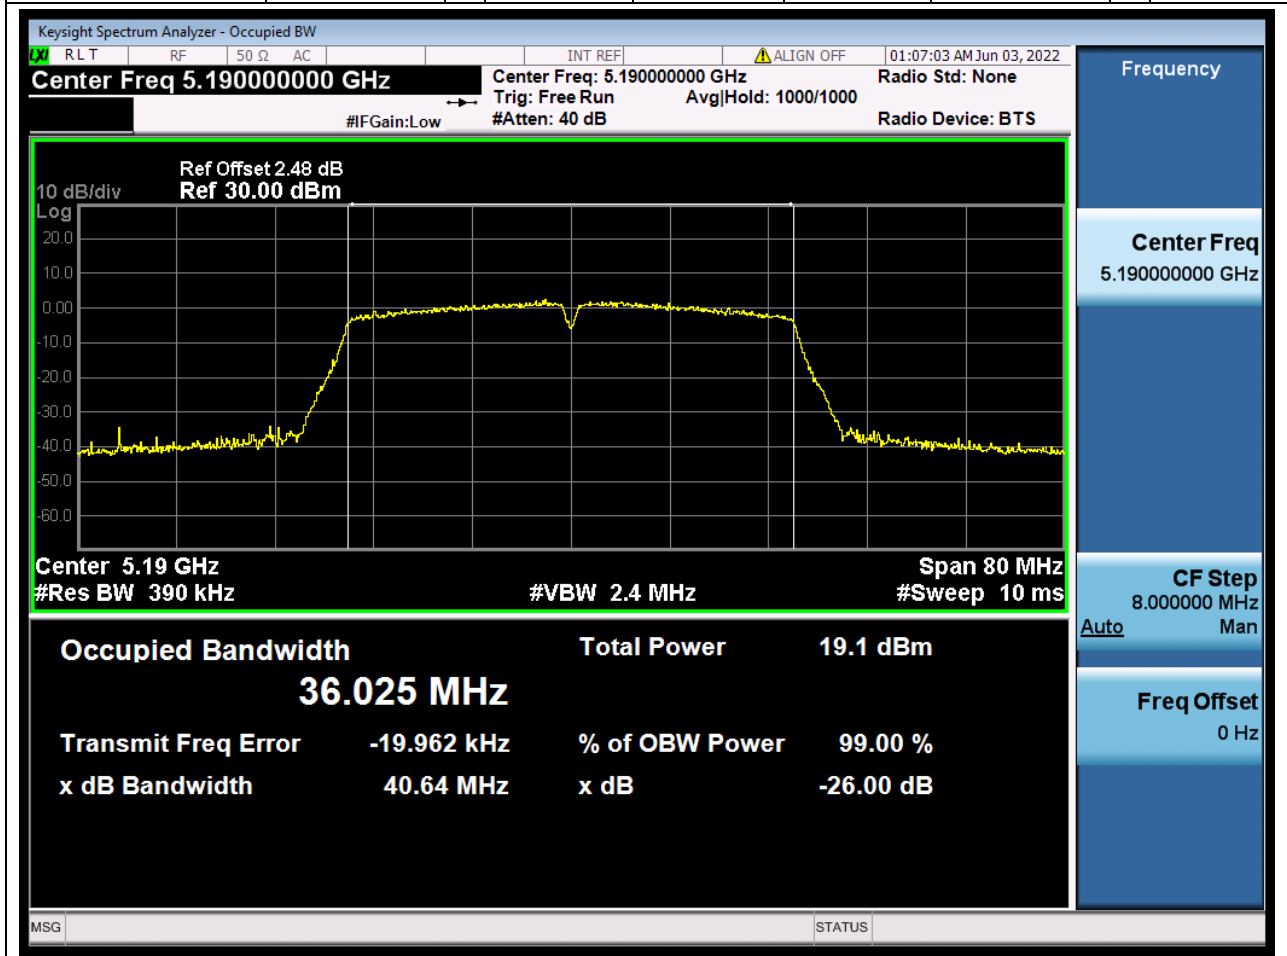

12. 802.11ac_40M_U-NII-1_L

12.2. A.2.2-99% Bandwidth(NTNV)

Center Frequency (MHz)	OBW Power (%)	RBW (MHz)	Detector	Limit (MHz)	OBW (MHz)	Verdict
5190	99	0.39	Peak	0	36.024805	Unknow