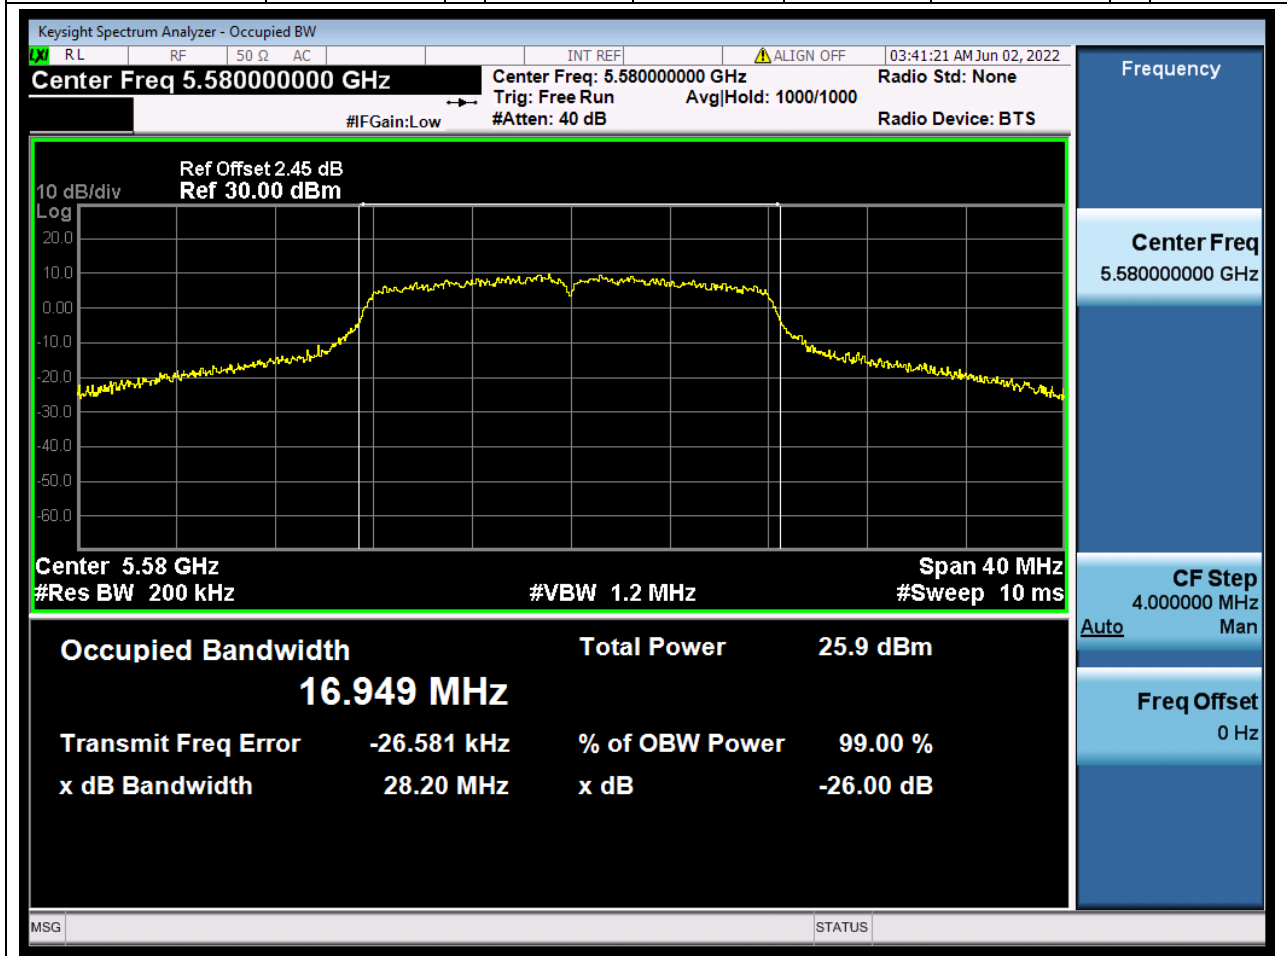

30. 802.11a_20M_U-NII-2C_M

30.1. A.2.2-99% Bandwidth(NTNV)

Center Frequency (MHz)	OBW Power (%)	RBW (MHz)	Detector	Limit (MHz)	OBW (MHz)	Verdict
5580	99	0.2	Peak	0	16.948708	Unknow