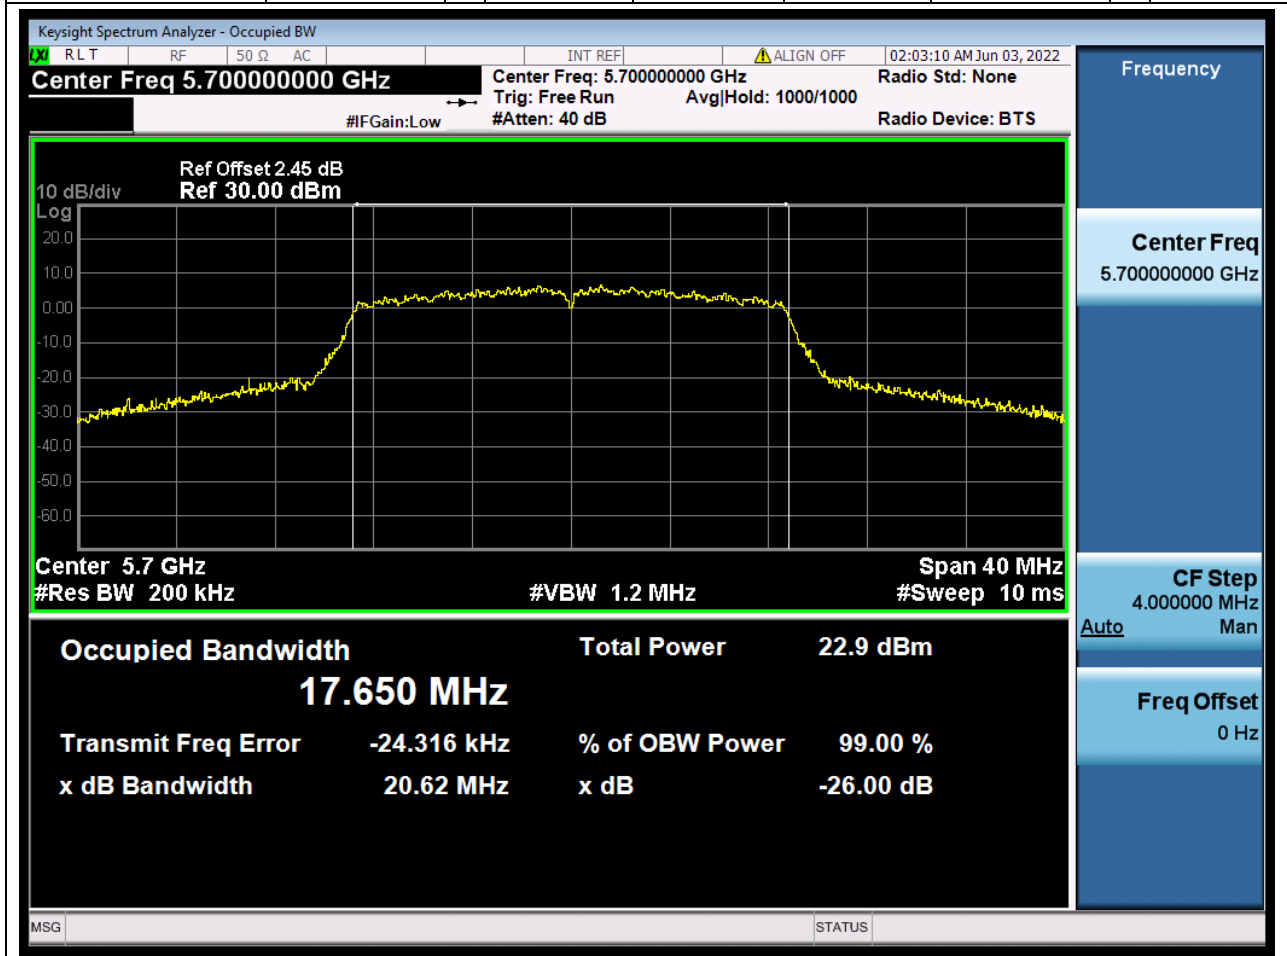

40. 802.11ac_20M_U-NII-2C_H

40.2. A.2.2-99% Bandwidth(NTNV)

Center Frequency (MHz)	OBW Power (%)	RBW (MHz)	Detector	Limit (MHz)	OBW (MHz)	Verdict
5700	99	0.2	Peak	0	17.650189	Unknow