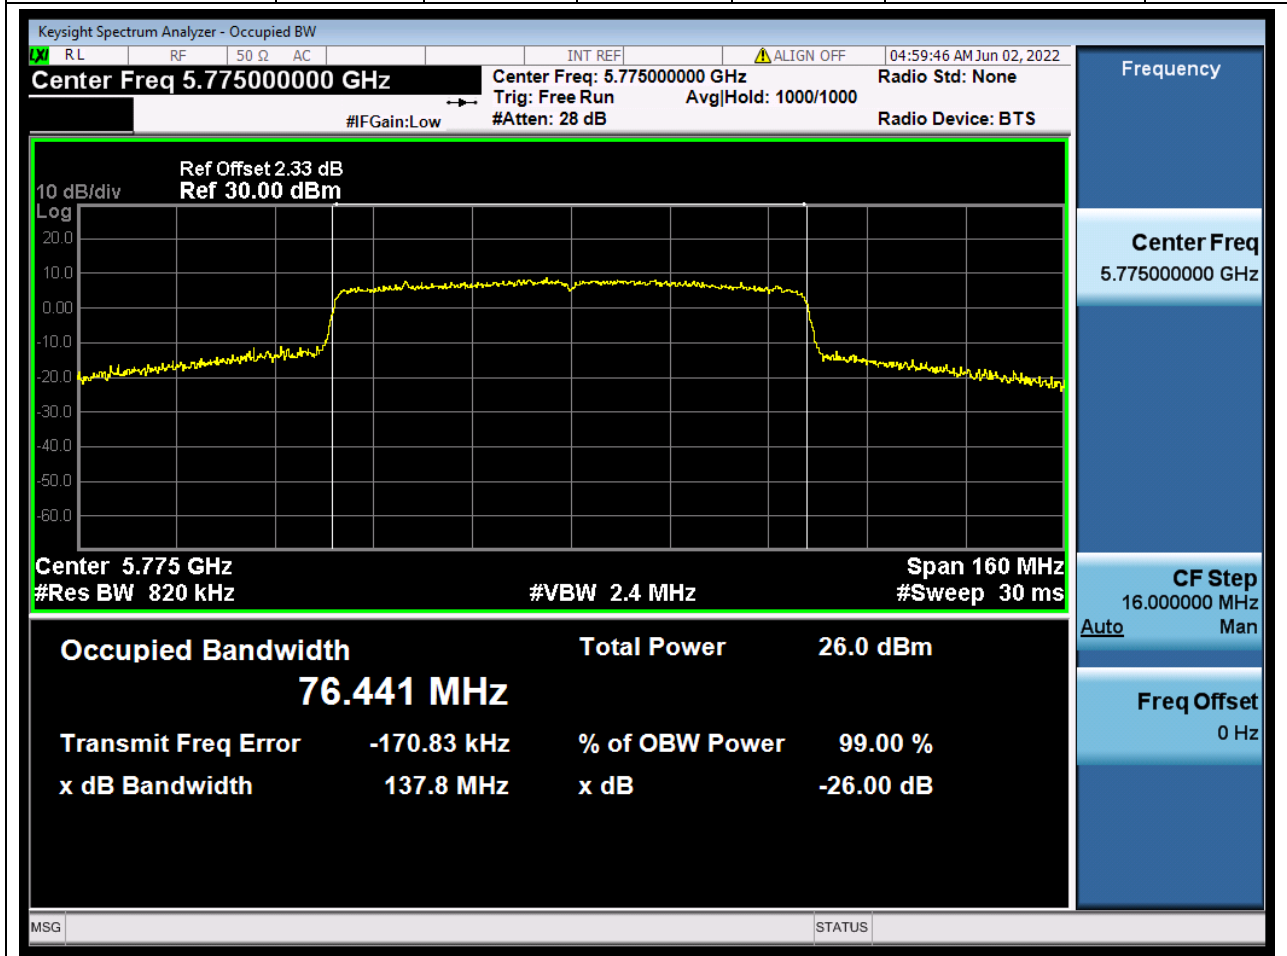

59. 802.11ac_80M_U-NII-3_M

59.1. A.2-26dB Bandwidth(NTNV)

Center Frequency (MHz)	XdB Down	RBW (MHz)	Detector	Limit (MHz)	XdB BandWidth (MHz)	Verdict
5775	26	0.82	Peak	0	137.833372	Unknown