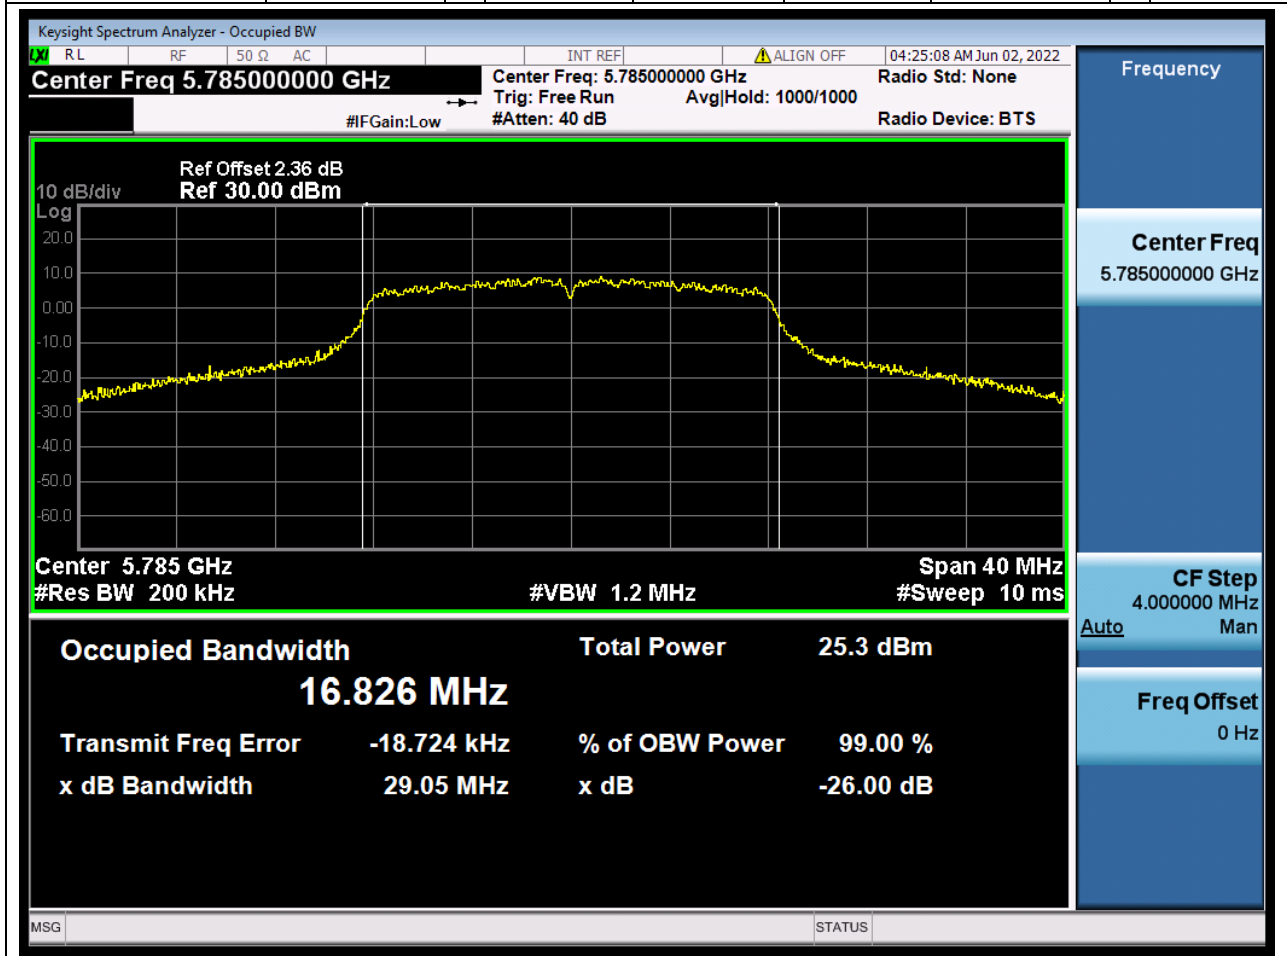

47. 802.11a_20M_U-NII-3_M

47.1. A.2.2-99% Bandwidth(NTNV)

Center Frequency (MHz)	OBW Power (%)	RBW (MHz)	Detector	Limit (MHz)	OBW (MHz)	Verdict
5785	99	0.2	Peak	0	16.825618	Unknow