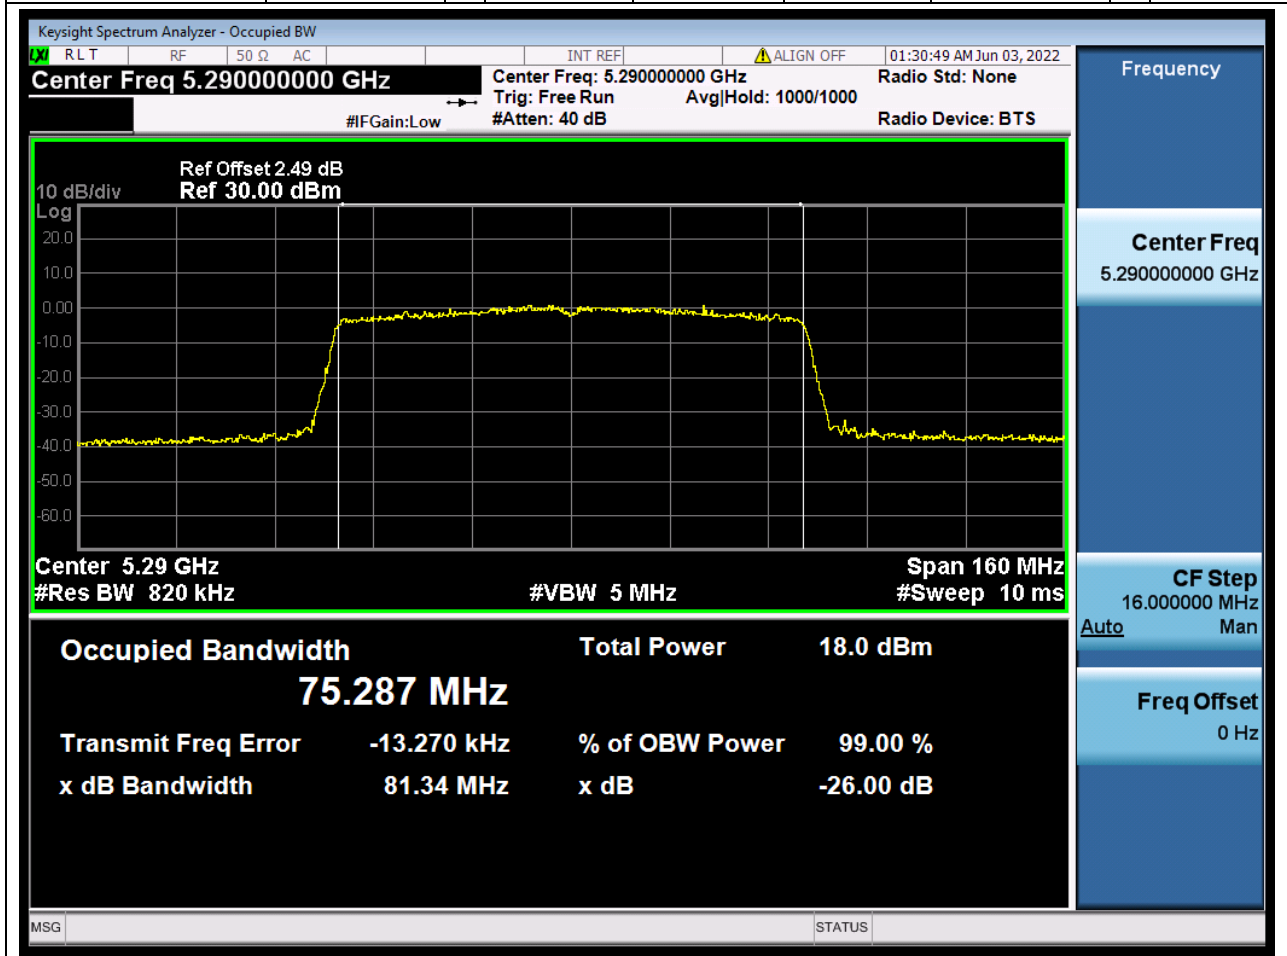

28. 802.11ac_80M_U-NII-2A_M

28.2. A.2.2-99% Bandwidth(NTNV)

Center Frequency (MHz)	OBW Power (%)	RBW (MHz)	Detector	Limit (MHz)	OBW (MHz)	Verdict
5290	99	0.82	Peak	0	75.286717	Unknow