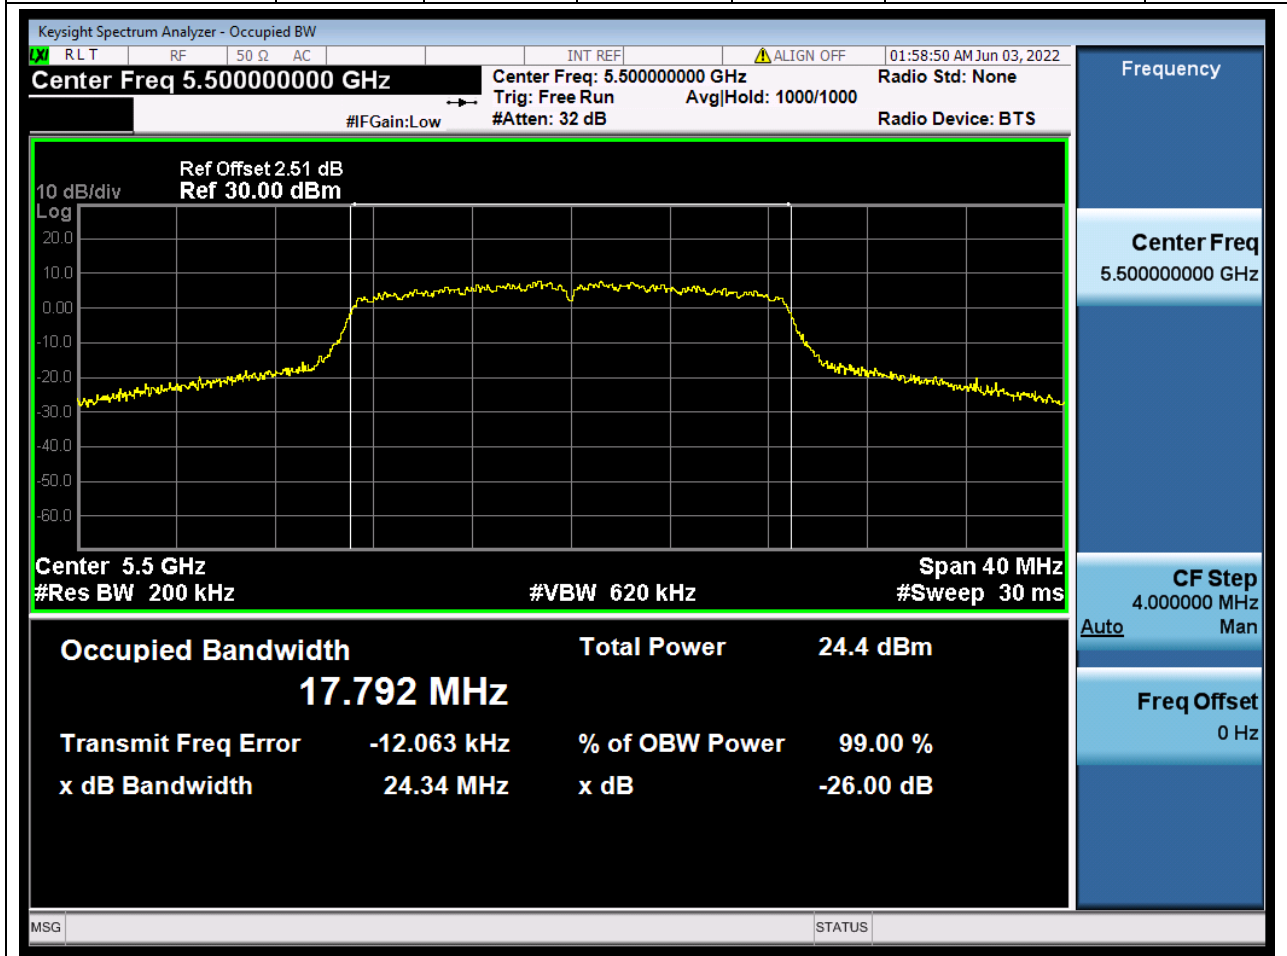

38. 802.11ac_20M_U-NII-2C_L

38.2. A.2-26dB Bandwidth(NTNV)

Center Frequency (MHz)	XdB Down	RBW (MHz)	Detector	Limit (MHz)	XdB BandWidth (MHz)	Verdict
5500	26	0.2	Peak	0	24.335774	Unknown