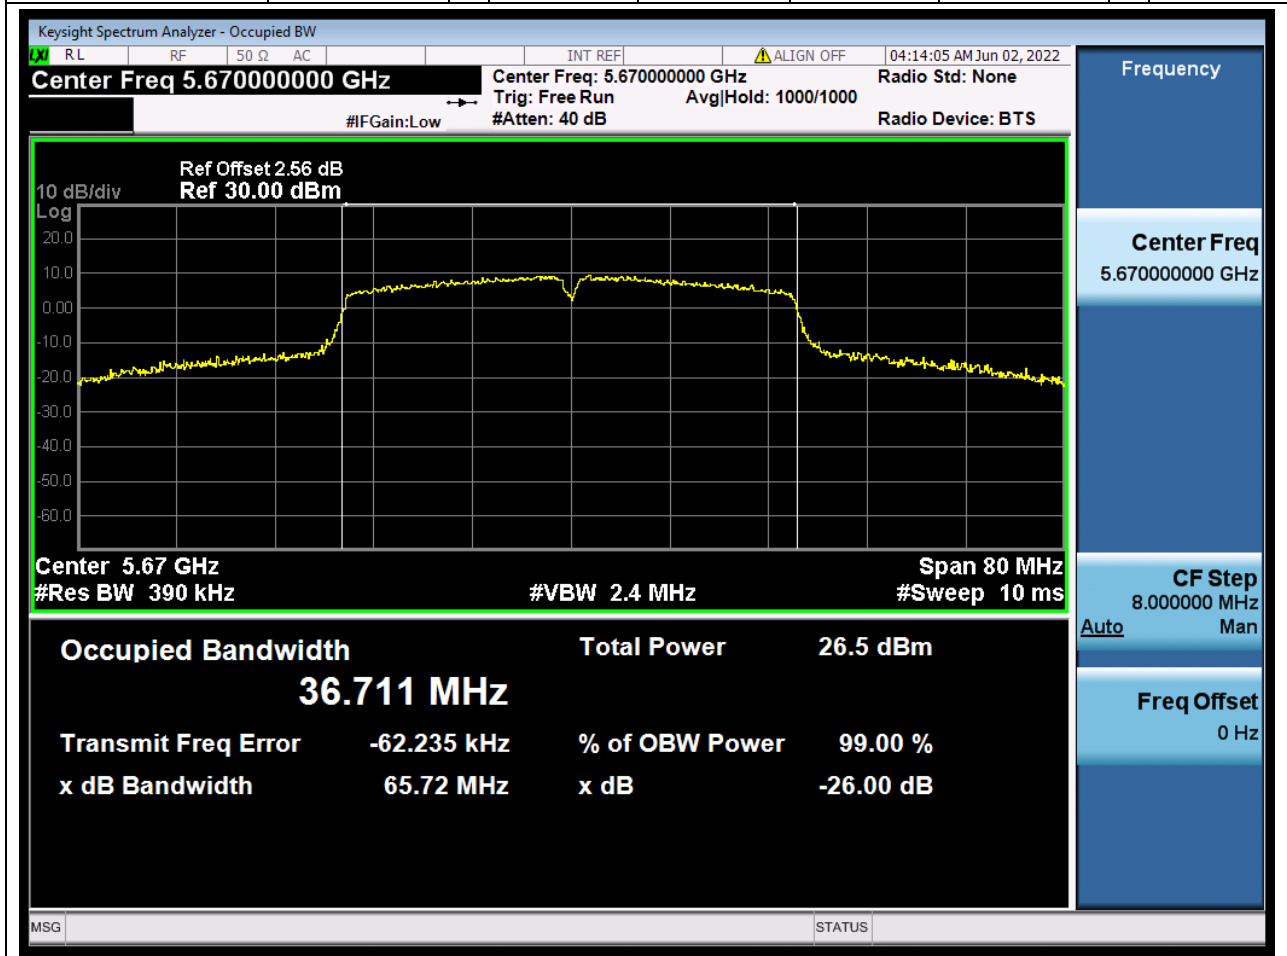

43. 802.11ac_40M_U-NII-2C_H

43.1. A.2.2-99% Bandwidth(NTNV)

Center Frequency (MHz)	OBW Power (%)	RBW (MHz)	Detector	Limit (MHz)	OBW (MHz)	Verdict
5670	99	0.39	Peak	0	36.71124	Unknow