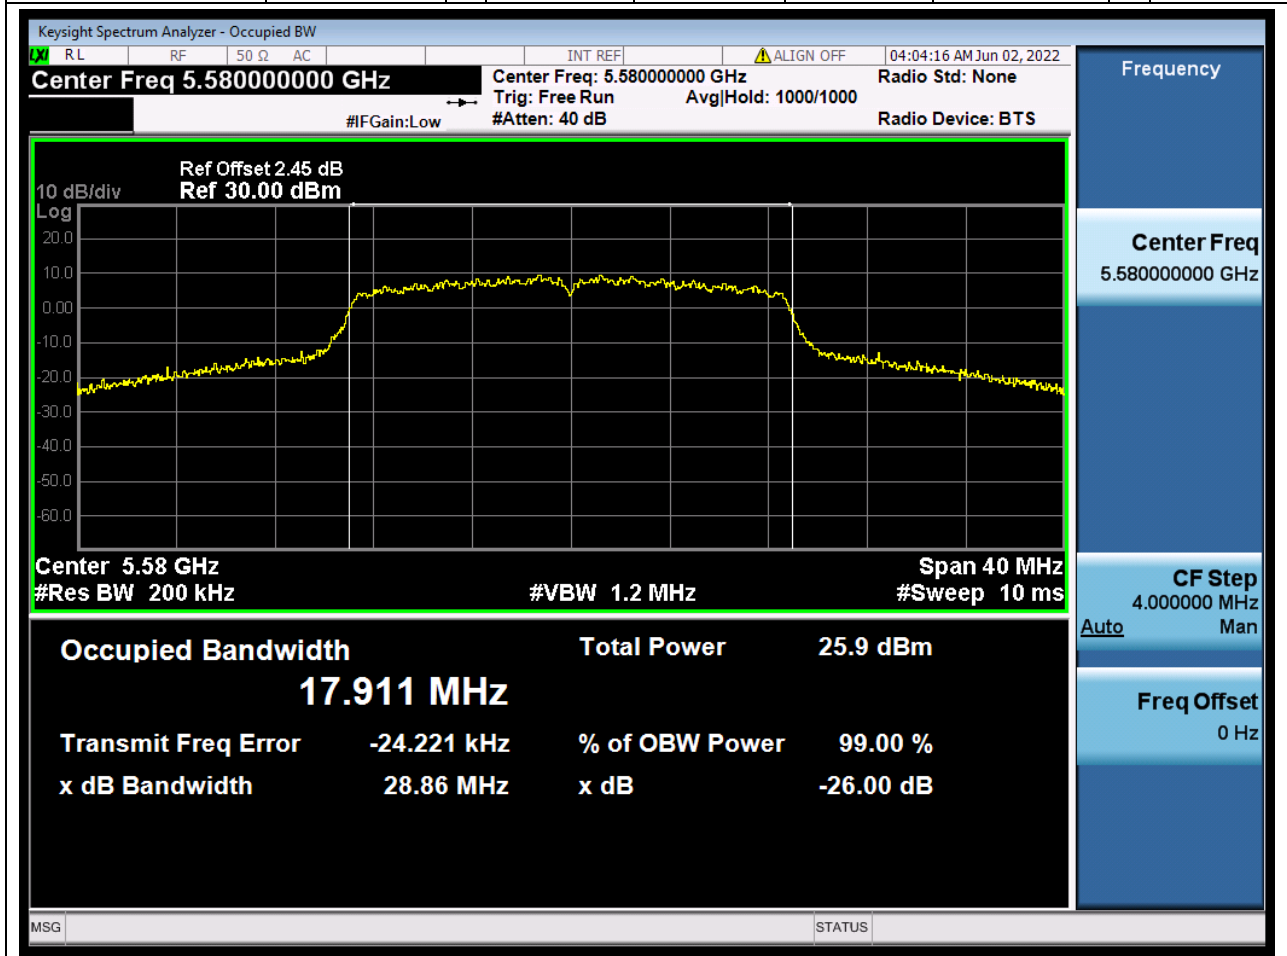

39. 802.11ac_20M_U-NII-2C_M

39.1. A.2.2-99% Bandwidth(NTNV)

Center Frequency (MHz)	OBW Power (%)	RBW (MHz)	Detector	Limit (MHz)	OBW (MHz)	Verdict
5580	99	0.2	Peak	0	17.911124	Unknow