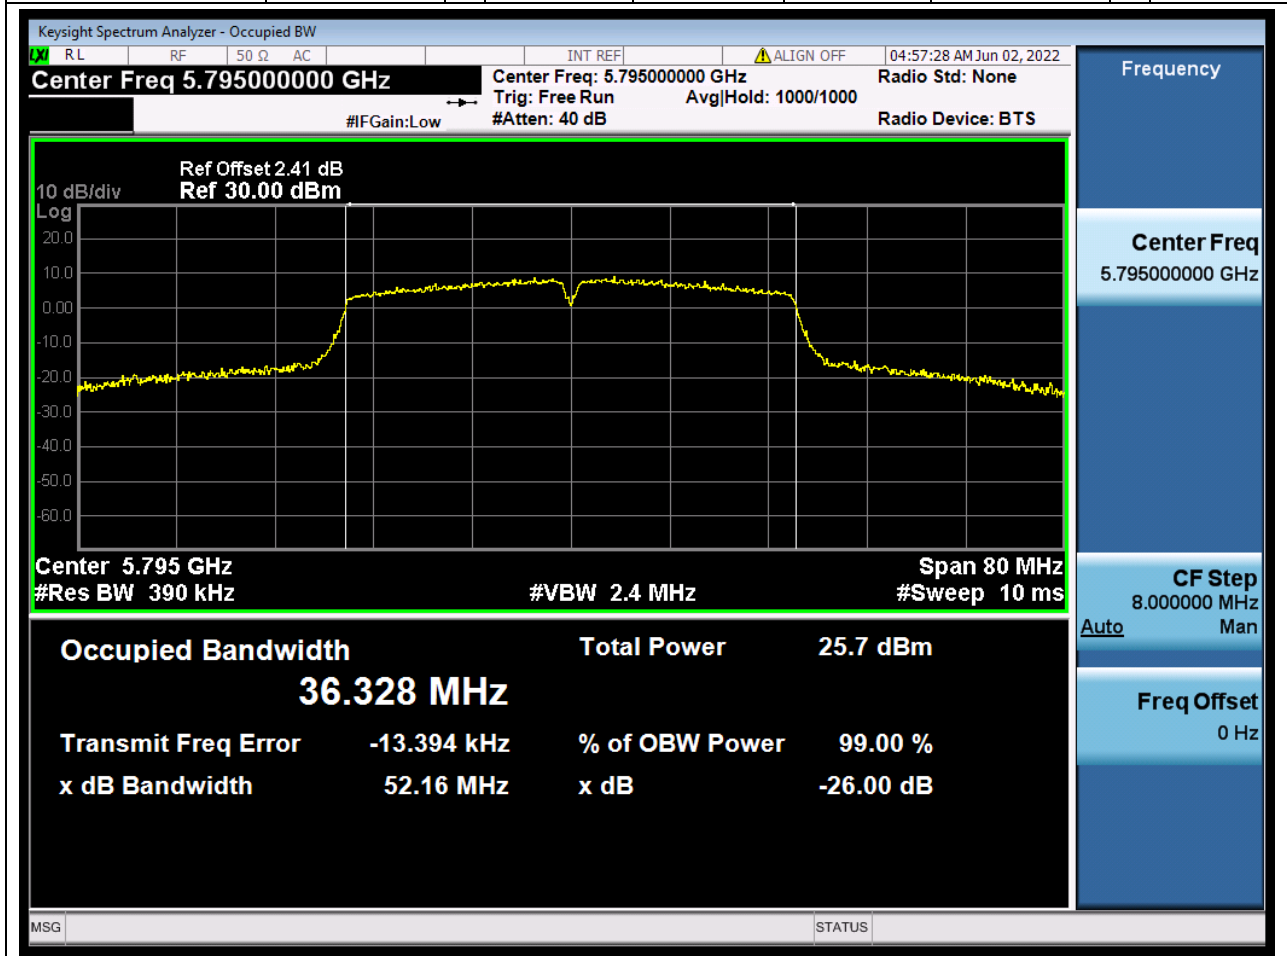

58. 802.11ac_40M_U-NII-3_H

58.1. A.2.2-99% Bandwidth(NTNV)

Center Frequency (MHz)	OBW Power (%)	RBW (MHz)	Detector	Limit (MHz)	OBW (MHz)	Verdict
5795	99	0.39	Peak	0	36.327691	Unknow