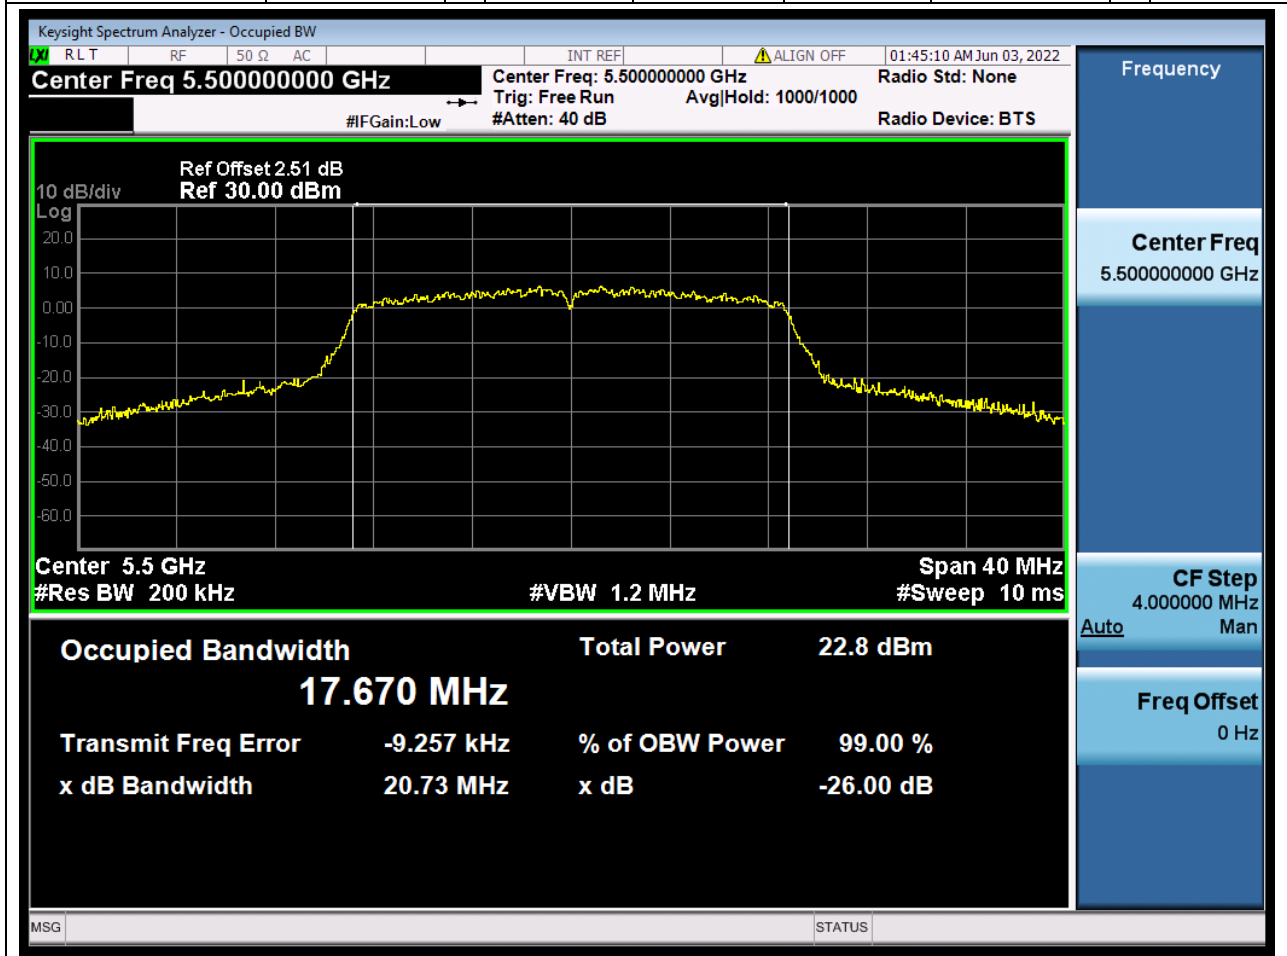

32. 802.11n_20M_U-NII-2C_L

32.2. A.2.2-99% Bandwidth(NTNV)

Center Frequency (MHz)	OBW Power (%)	RBW (MHz)	Detector	Limit (MHz)	OBW (MHz)	Verdict
5500	99	0.2	Peak	0	17.669604	Unknow