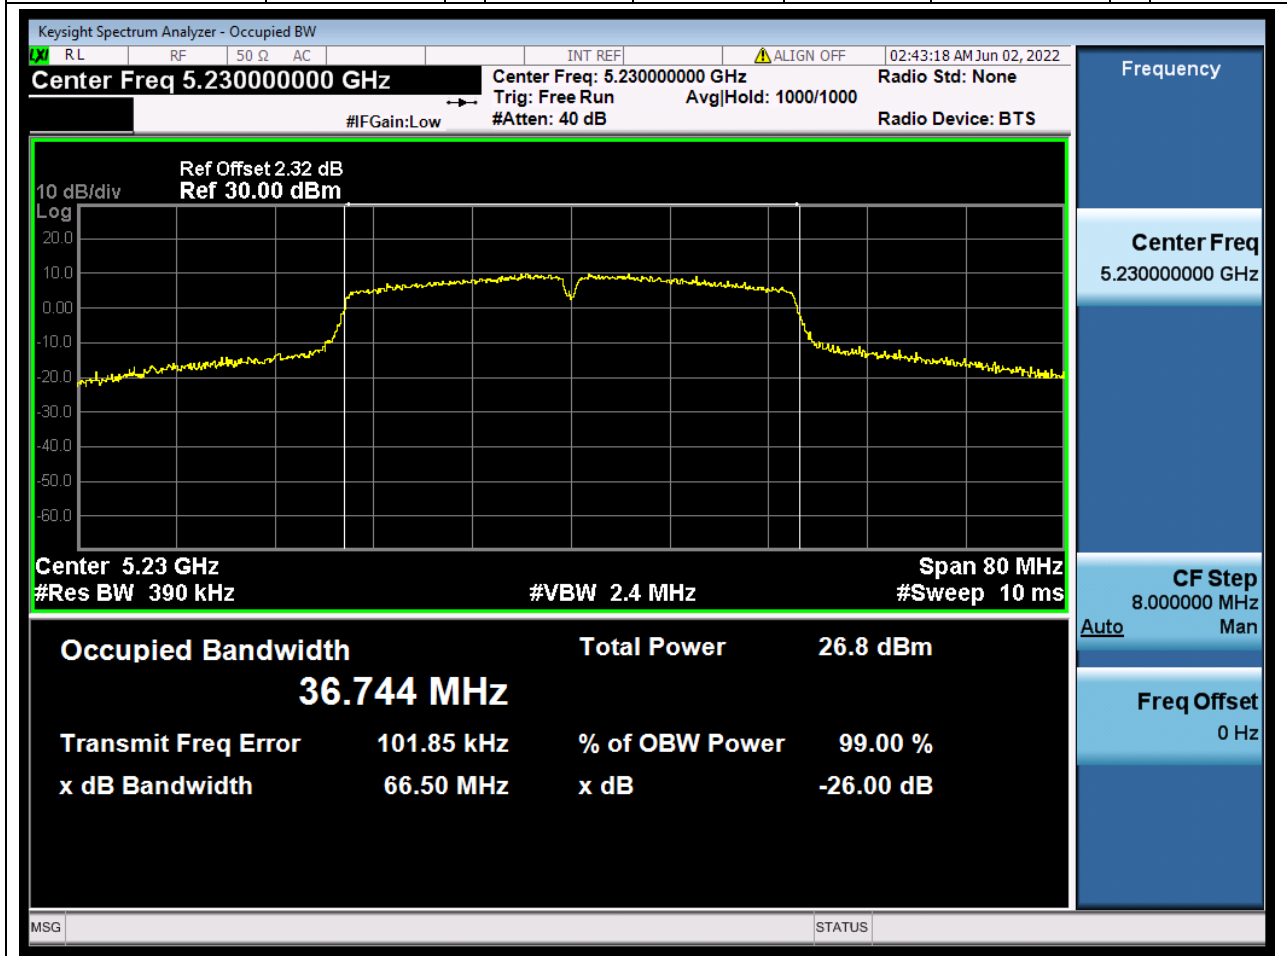

8. 802.11n_40M_U-NII-1_H

8.1. A.2.2-99% Bandwidth(NTNV)

Center Frequency (MHz)	OBW Power (%)	RBW (MHz)	Detector	Limit (MHz)	OBW (MHz)	Verdict
5230	99	0.39	Peak	0	36.743525	Unknow