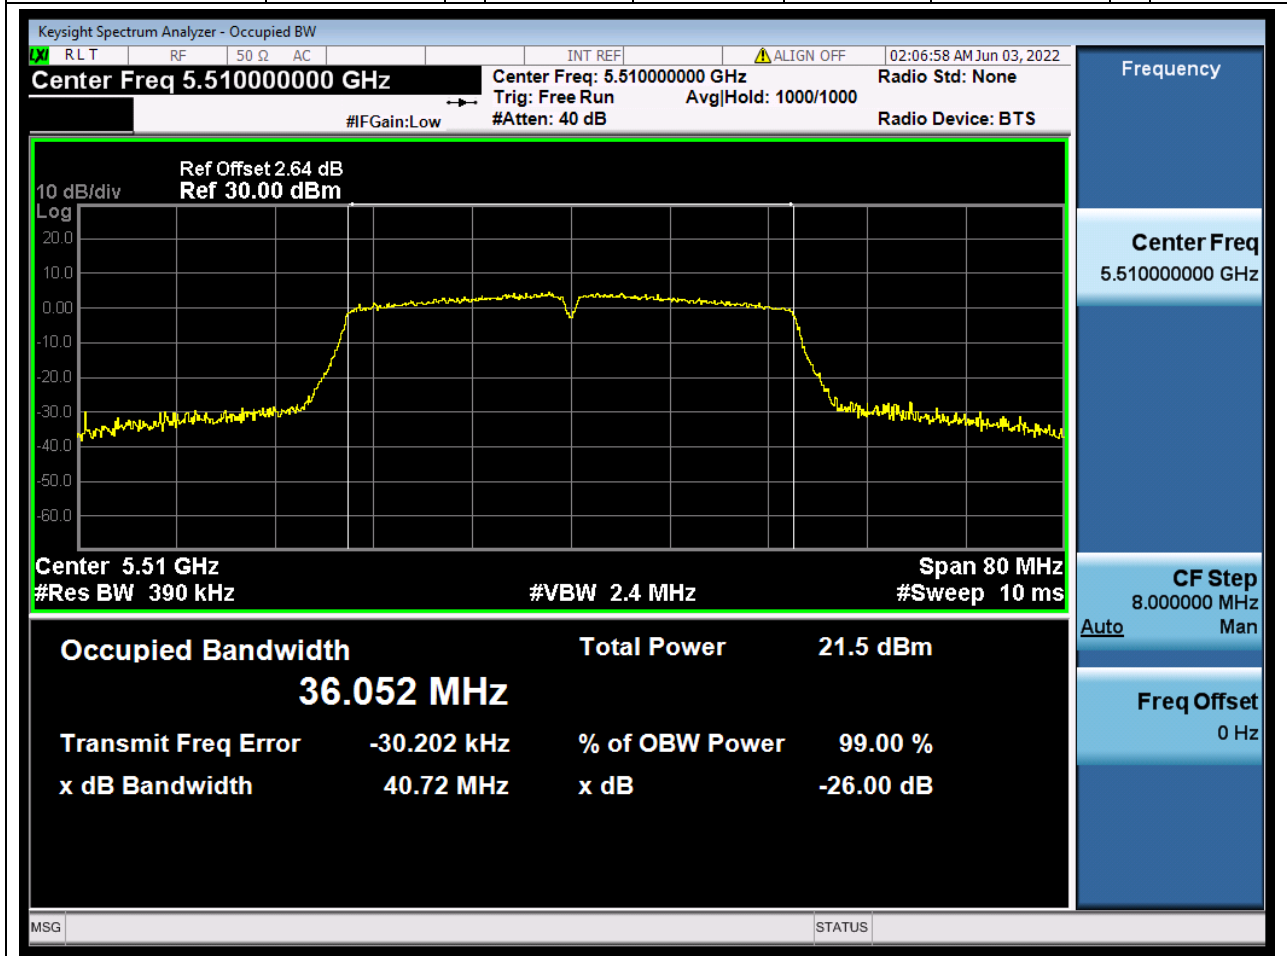

41. 802.11ac_40M_U-NII-2C_L

41.2. A.2.2-99% Bandwidth(NTNV)

Center Frequency (MHz)	OBW Power (%)	RBW (MHz)	Detector	Limit (MHz)	OBW (MHz)	Verdict
5510	99	0.39	Peak	0	36.051925	Unknow