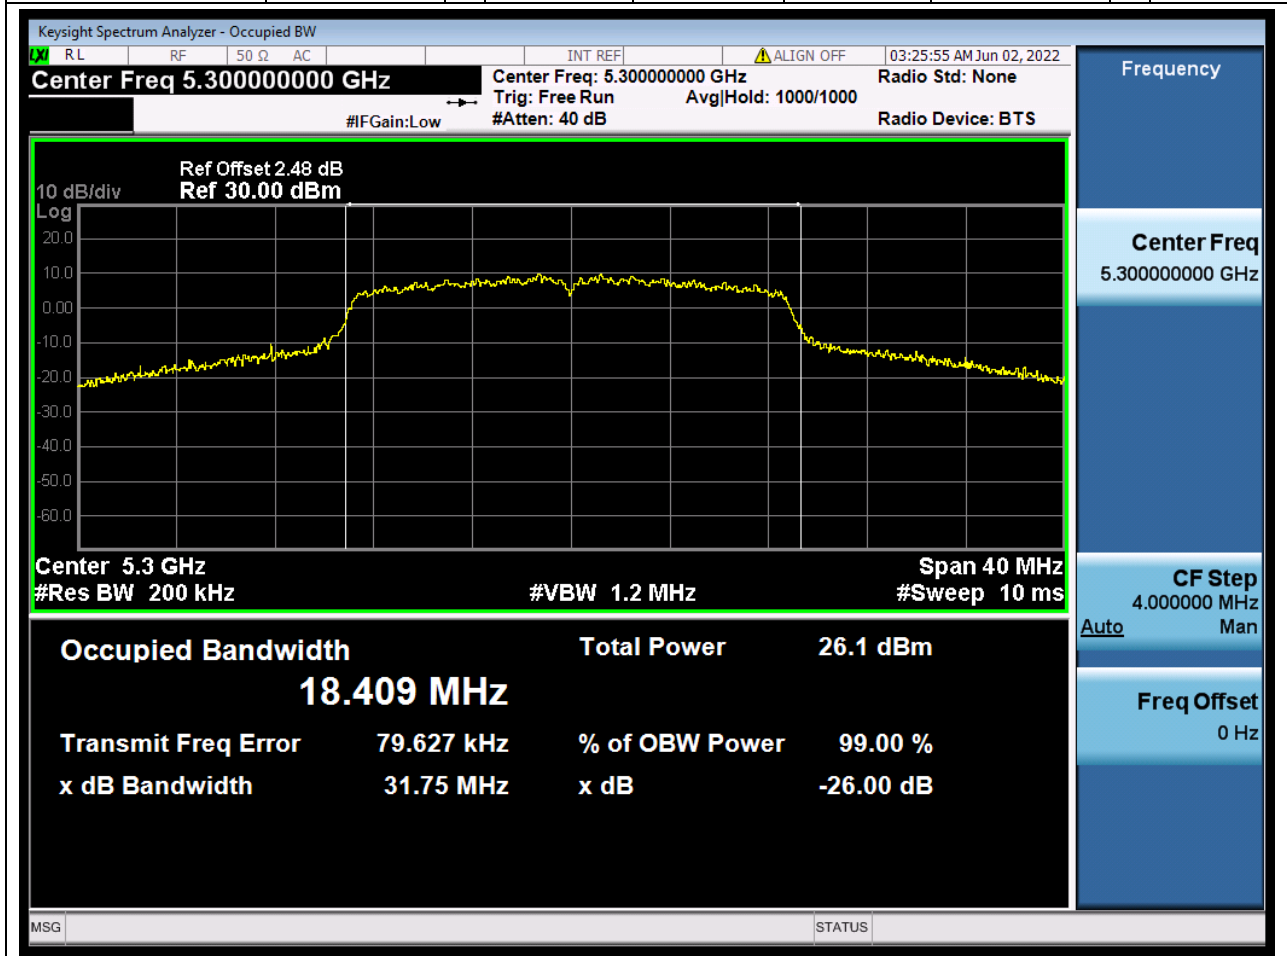

24. 802.11ac_20M_U-NII-2A_M

24.1. A.2.2-99% Bandwidth(NTNV)

Center Frequency (MHz)	OBW Power (%)	RBW (MHz)	Detector	Limit (MHz)	OBW (MHz)	Verdict
5300	99	0.2	Peak	0	18.409376	Unknow