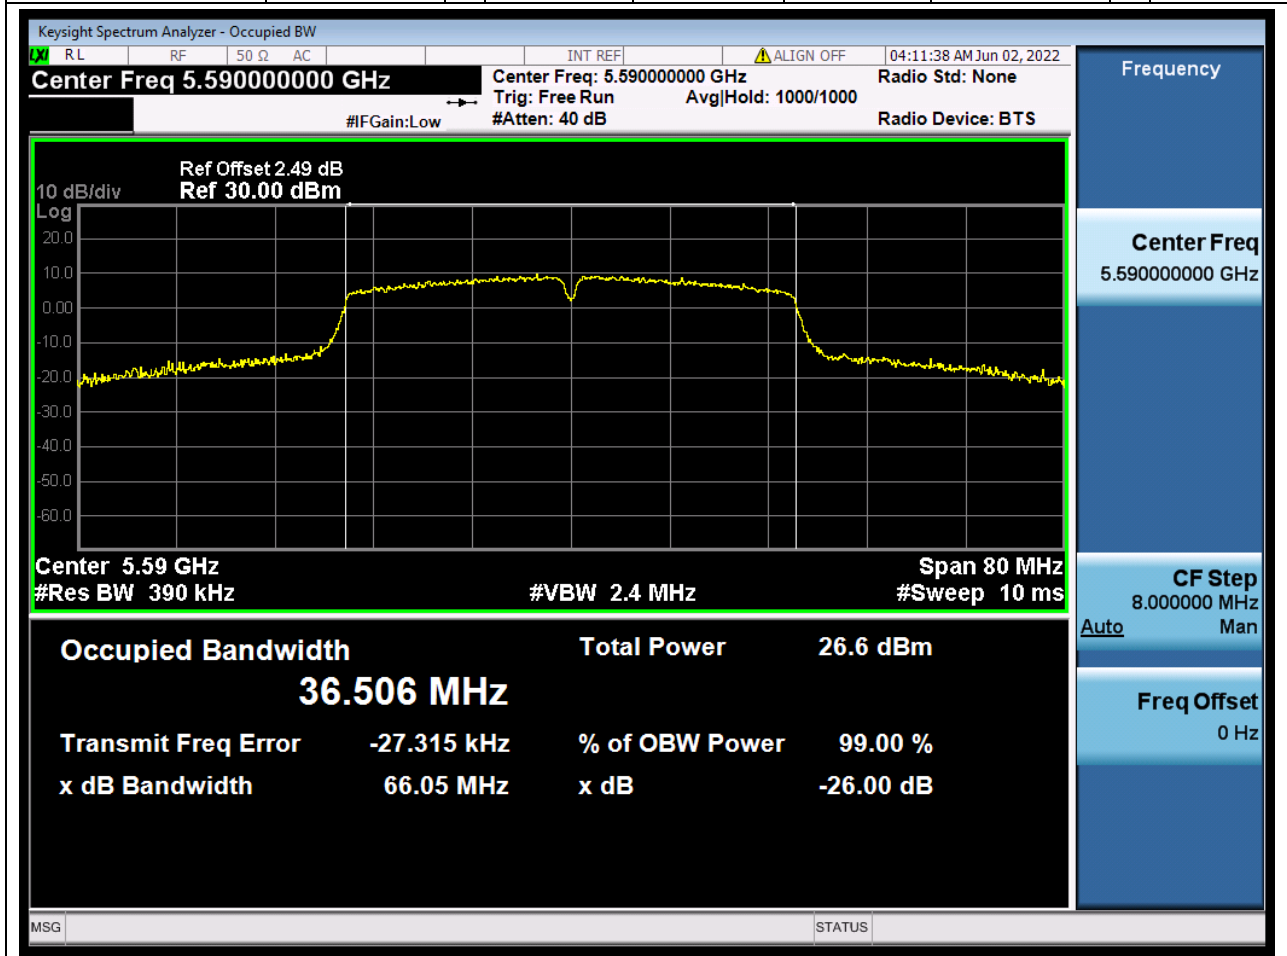

42. 802.11ac_40M_U-NII-2C_M

42.1. A.2.2-99% Bandwidth(NTNV)

Center Frequency (MHz)	OBW Power (%)	RBW (MHz)	Detector	Limit (MHz)	OBW (MHz)	Verdict
5590	99	0.39	Peak	0	36.505728	Unknow