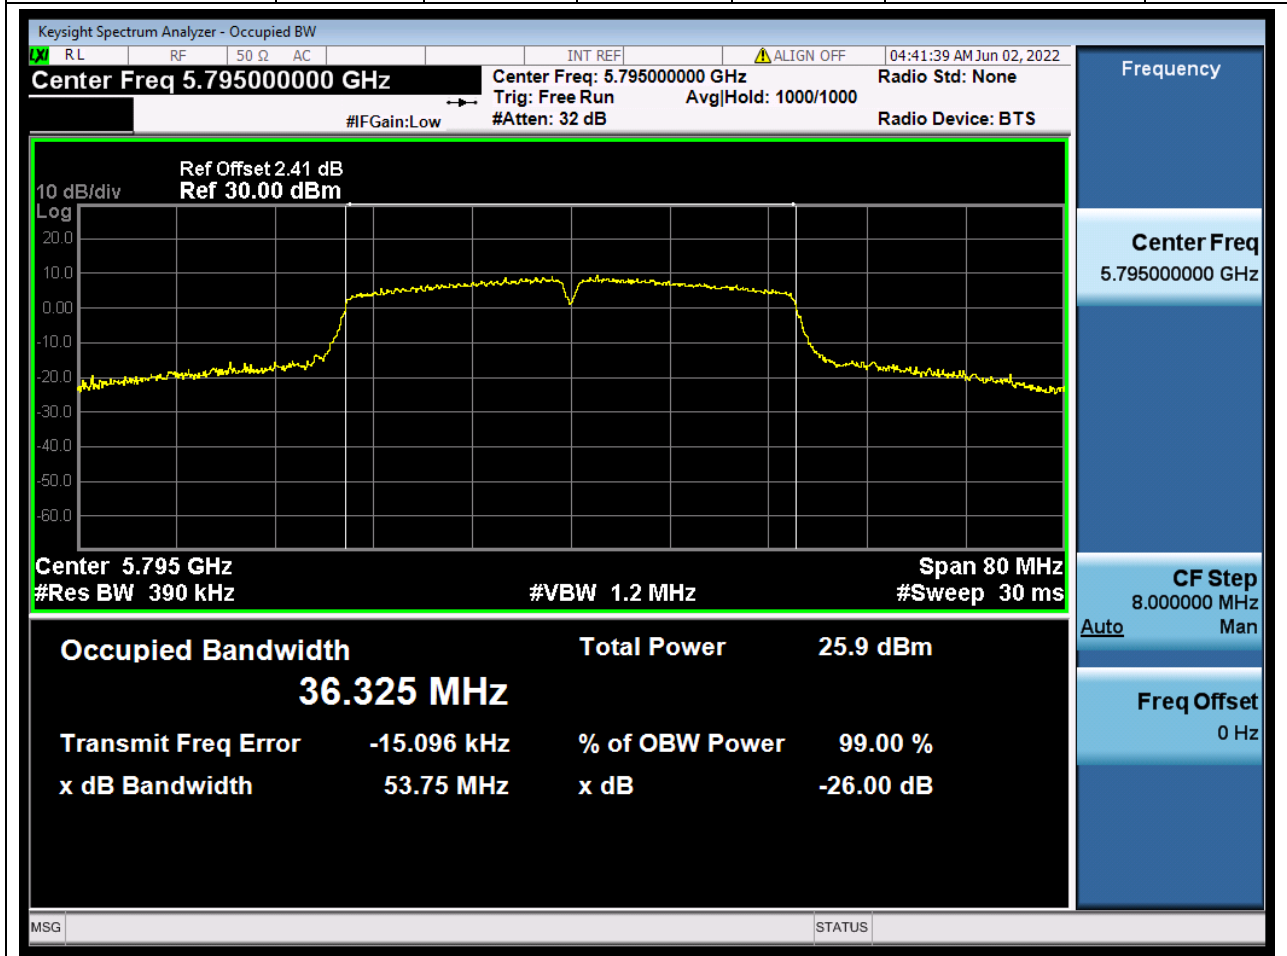

53. 802.11n_40M_U-NII-3_H

53.1. A.2-26dB Bandwidth(NTNV)

Center Frequency (MHz)	XdB Down	RBW (MHz)	Detector	Limit (MHz)	XdB BandWidth (MHz)	Verdict
5795	26	0.39	Peak	0	53.753326	Unknown