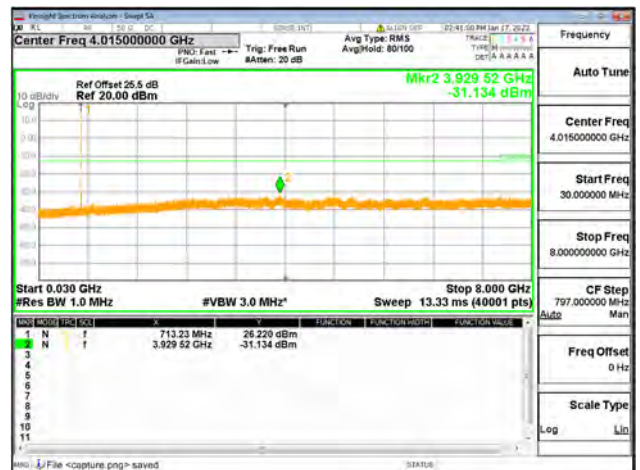

Band12 / 3MHz / Mid CH / 64QAM

Band12 / 3MHz / High CH / QPSK

Band12 / 3MHz / High CH / 16QAM

Band12 / 3MHz / High CH / 64QAM

Band12 / 5MHz / Low CH / QPSK

Band12 / 5MHz / Low CH / 16QAM

Band12 / 5MHz / Low CH / 64QAM