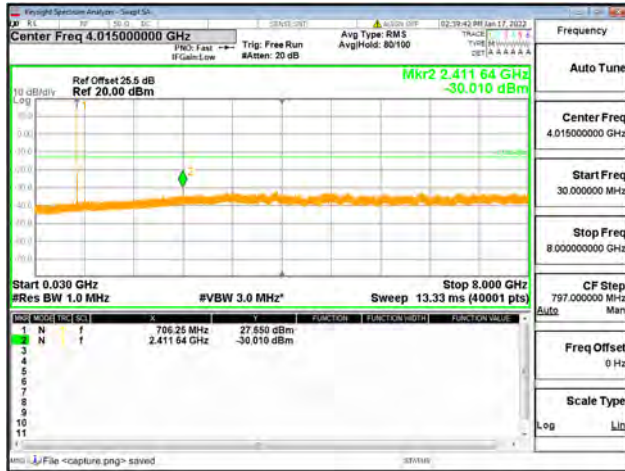

Band12 / 1.4MHz / High CH / 16QAM

Band12 / 1.4MHz / High CH / 64QAM

Band12 / 3MHz / Low CH / QPSK

Band12 / 3MHz / Low CH / 16QAM

Band12 / 3MHz / Low CH / 64QAM

Band12 / 3MHz / Mid CH / QPSK

Band12 / 3MHz / Mid CH / 16QAM