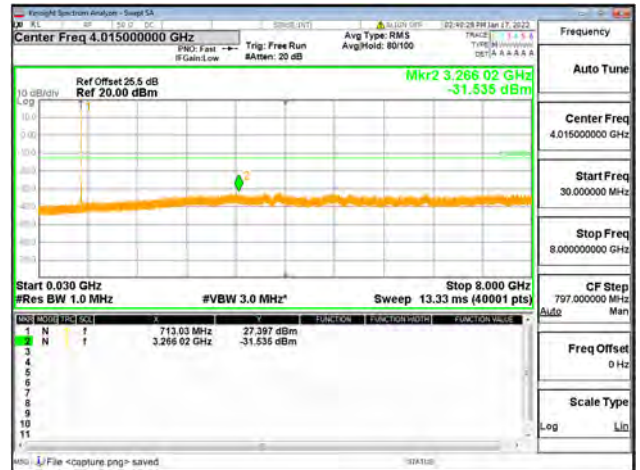

Band12 / 3MHz / High CH / 64QAM