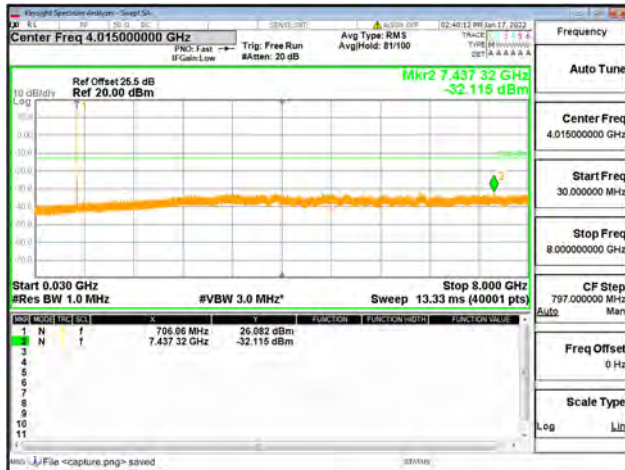

Band12 / 3MHz / High CH / 16QAM