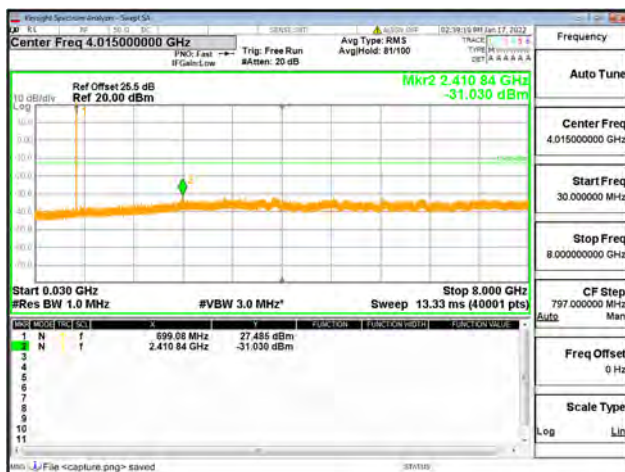

Band12 / 1.4MHz / High CH / 16QAM

Band12 / 1.4MHz / High CH / 64QAM

Band12 / 3MHz / Low CH / QPSK

Band12 / 3MHz / Low CH / 16QAM

Band12 / 3MHz / Low CH / 64QAM

Band12 / 3MHz / Mid CH / QPSK

Band12 / 3MHz / Mid CH / 16QAM