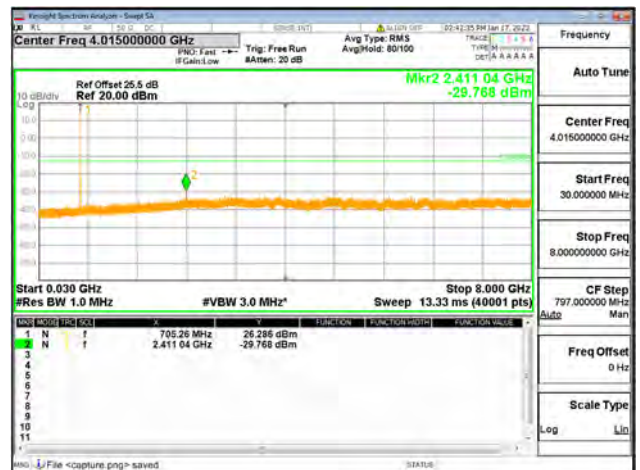

Band12 / 5MHz / High CH / 16QAM