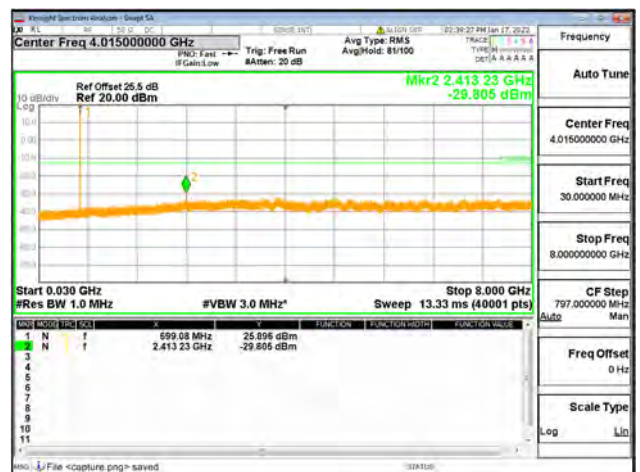

Band12 / 1.4MHz / High CH / 16QAM

Band12 / 1.4MHz / High CH / 64QAM

Band12 / 3MHz / Low CH / QPSK

Band12 / 3MHz / Low CH / 16QAM

Band12 / 3MHz / Low CH / 64QAM

Band12 / 3MHz / Mid CH / QPSK

Band12 / 3MHz / Mid CH / 16QAM