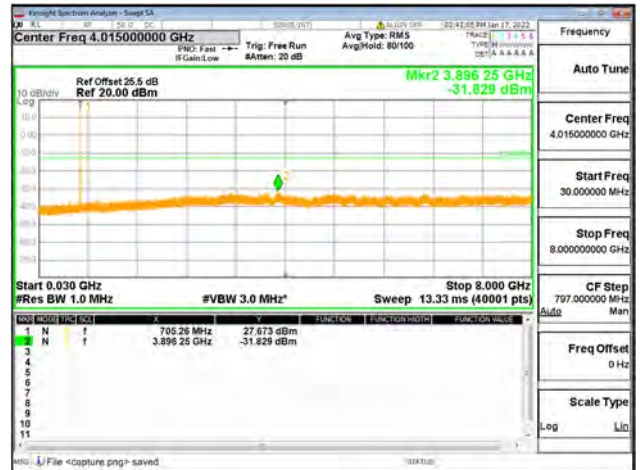

Band12 / 5MHz / Mid CH / 64QAM