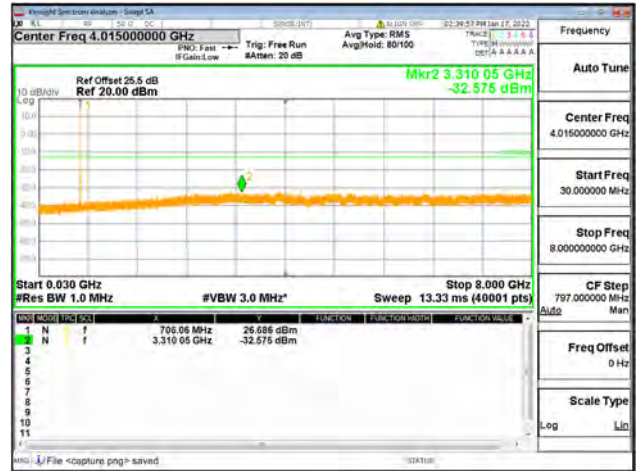

Band12 / 1.4MHz / High CH / 16QAM

Band12 / 1.4MHz / High CH / 64QAM

Band12 / 3MHz / Low CH / QPSK

Band12 / 3MHz / Low CH / 16QAM

Band12 / 3MHz / Low CH / 64QAM

Band12 / 3MHz / Mid CH / QPSK

Band12 / 3MHz / Mid CH / 16QAM