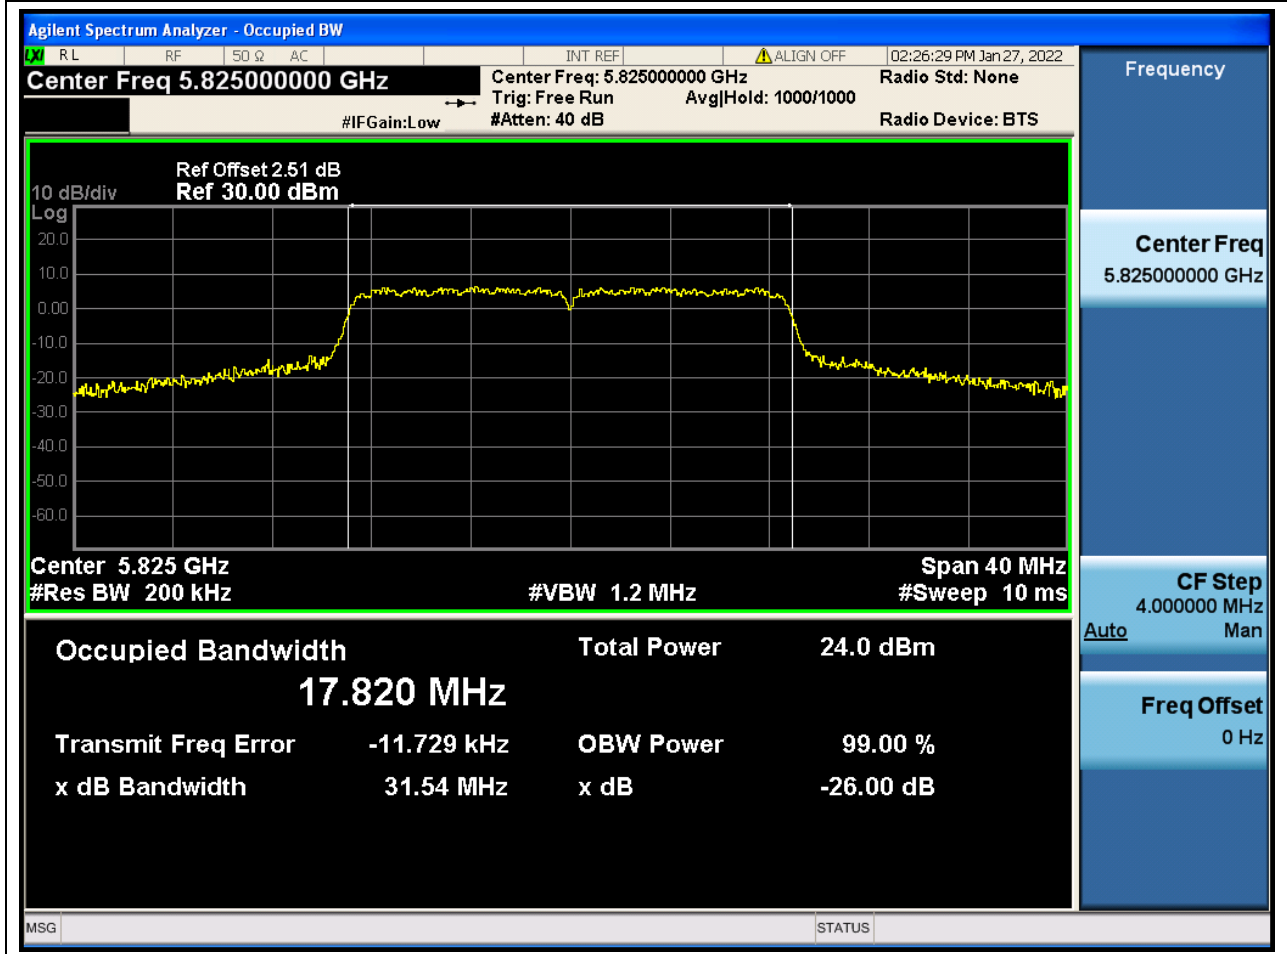

51. 802.11n_20M_U-NII-3_H

51.1. A.2.2-99% Bandwidth(NTNV)

Center Frequency (MHz)	OBW Power (%)	RBW (MHz)	Detector	Limit (MHz)	OBW (MHz)	Verdict
5825	99	0.2	Peak	0	17.820059	Unknown