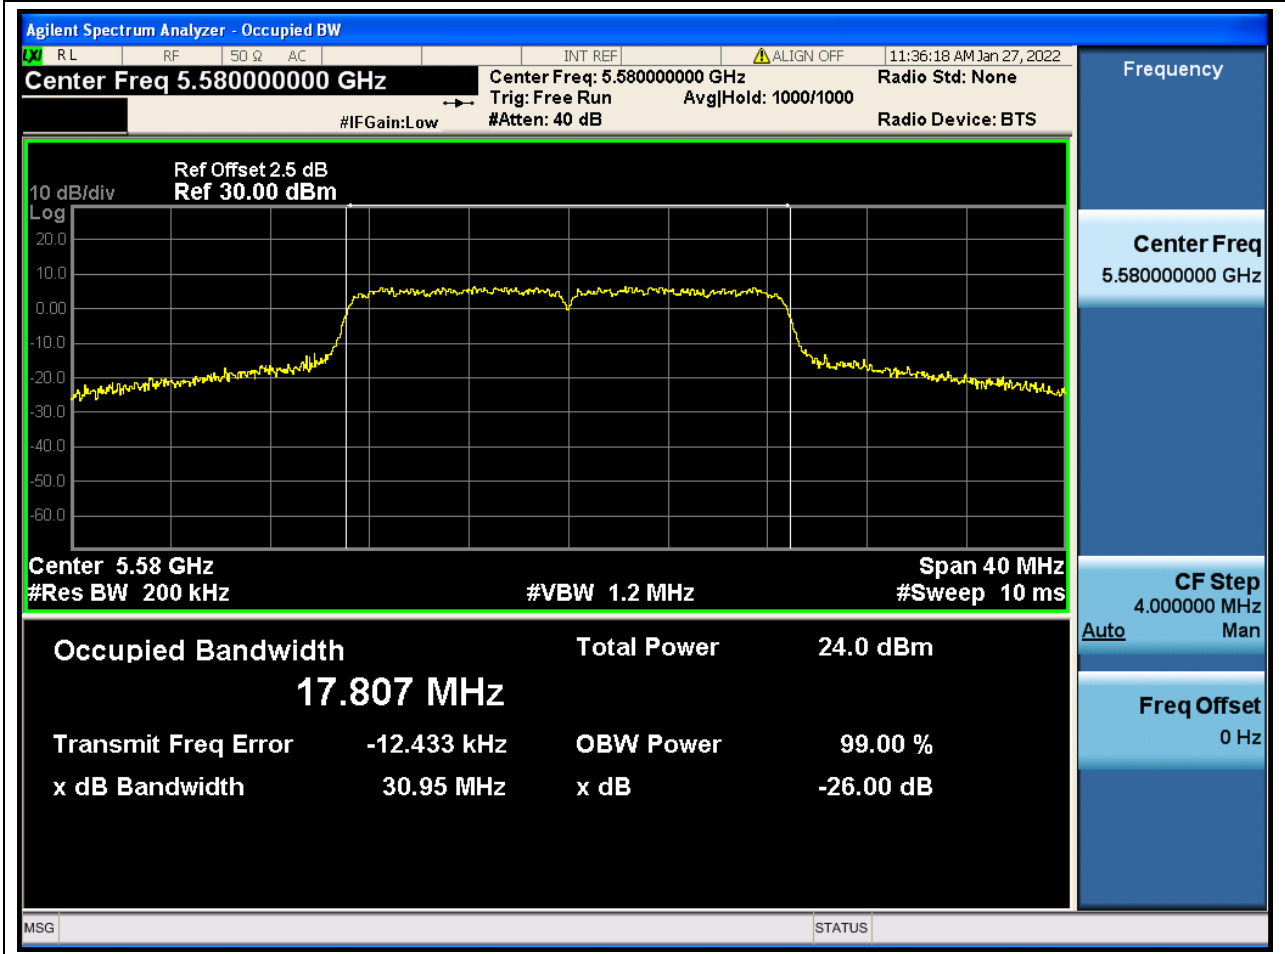

33. 802.11n_20M_U-NII-2C_M

33.1. A.2.2-99% Bandwidth(NTNV)

Center Frequency (MHz)	OBW Power (%)	RBW (MHz)	Detector	Limit (MHz)	OBW (MHz)	Verdict
5580	99	0.2	Peak	0	17.807484	Unknown