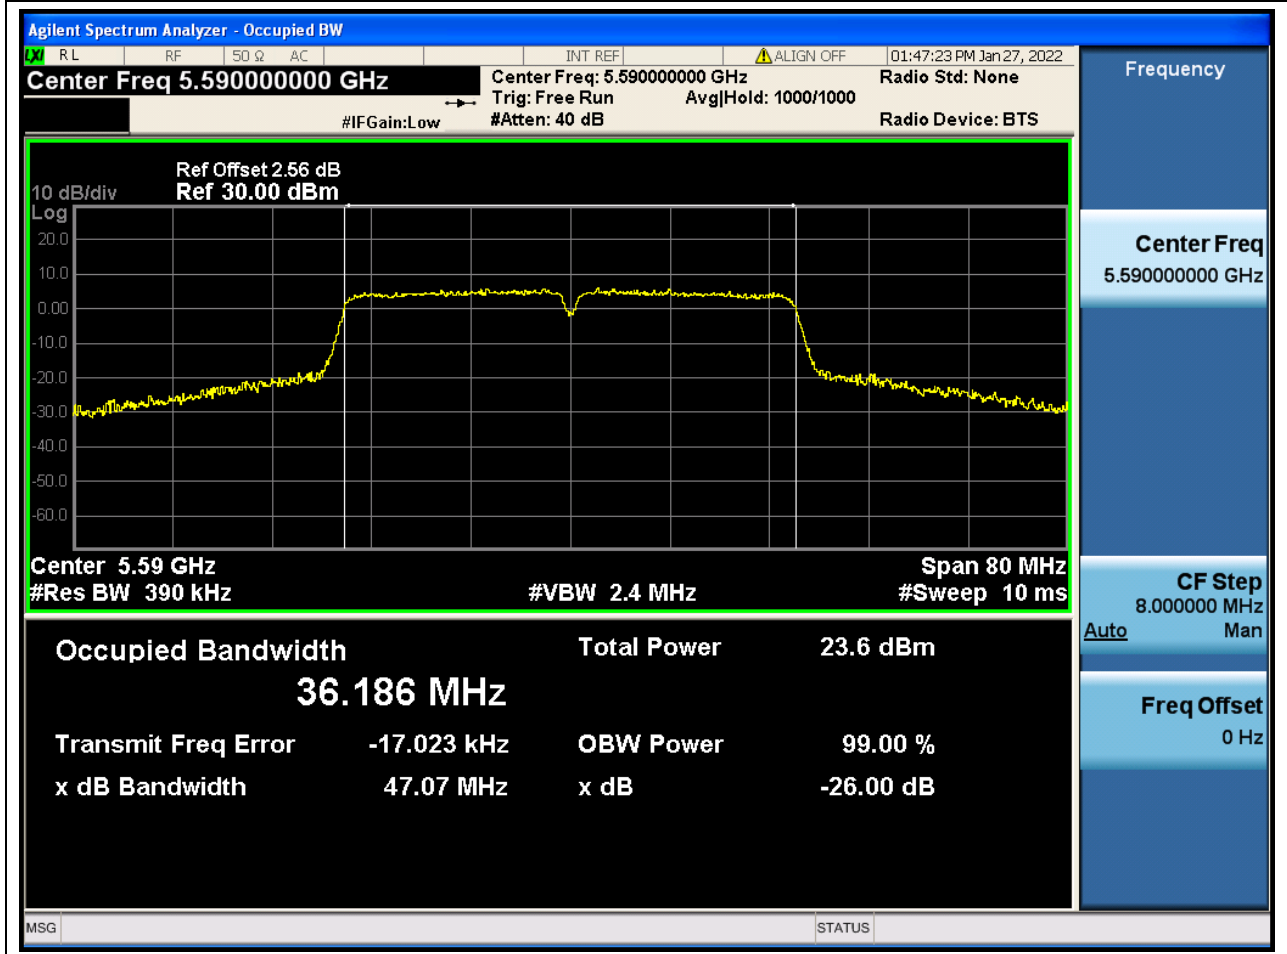

42. 802.11ac_40M_U-NII-2C_M

42.1. A.2.2-99% Bandwidth(NTNV)

Center Frequency (MHz)	OBW Power (%)	RBW (MHz)	Detector	Limit (MHz)	OBW (MHz)	Verdict
5590	99	0.39	Peak	0	36.185548	Unknown