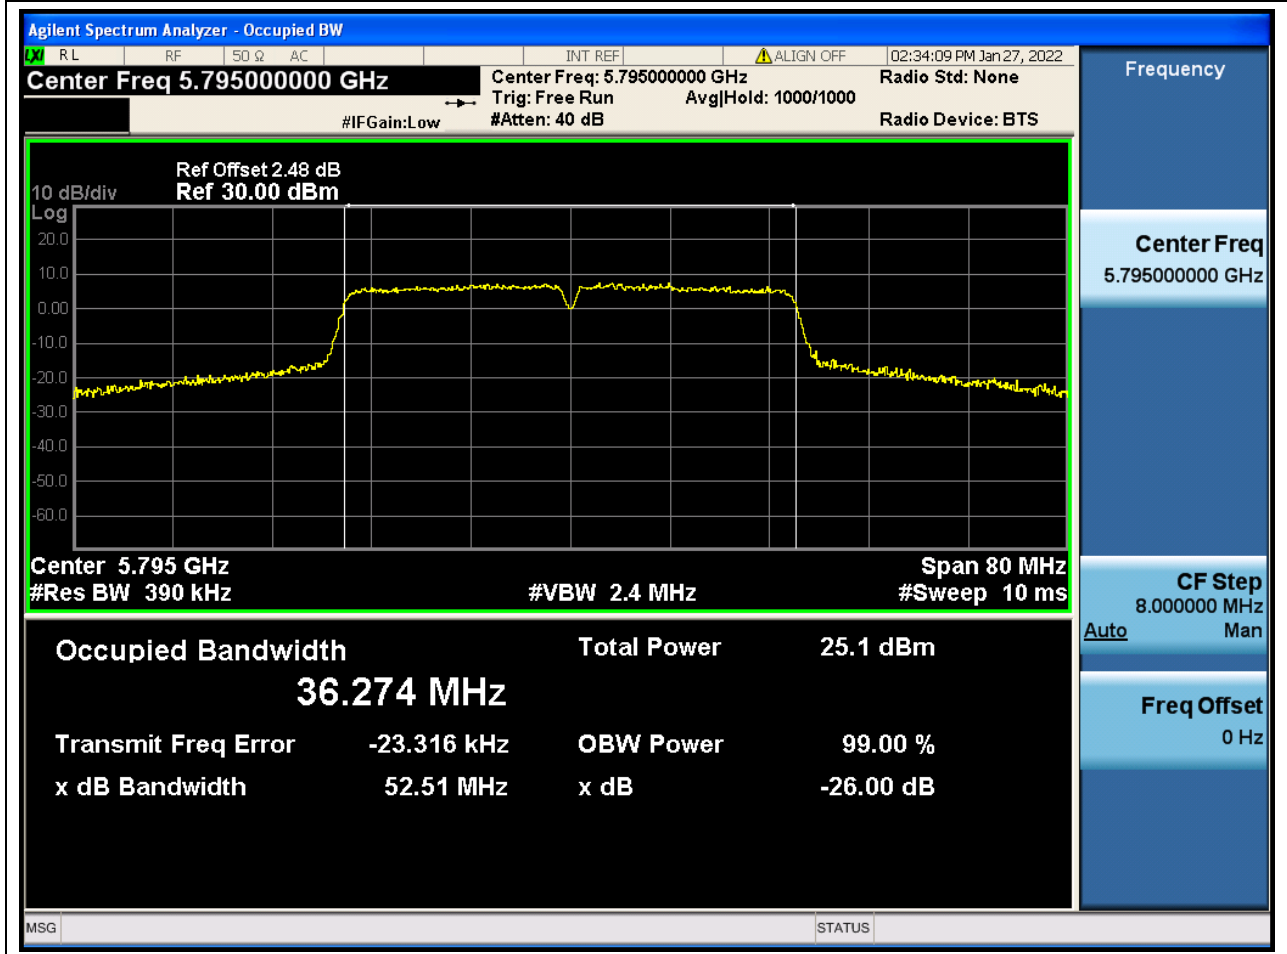

53. 802.11n_40M_U-NII-3_H

53.1. A.2.2-99% Bandwidth(NTNV)

Center Frequency (MHz)	OBW Power (%)	RBW (MHz)	Detector	Limit (MHz)	OBW (MHz)	Verdict
5795	99	0.39	Peak	0	36.273546	Unknown