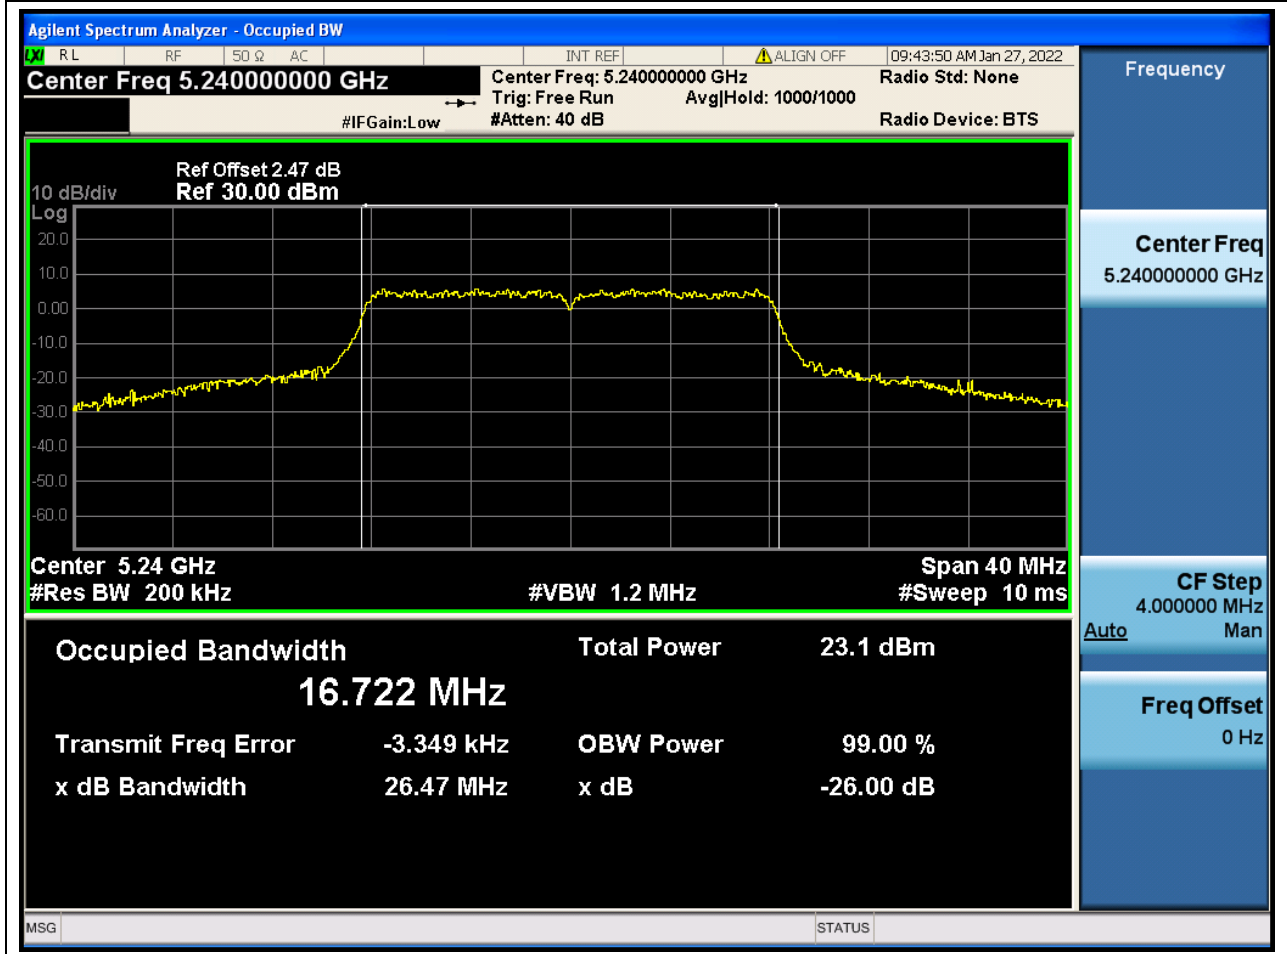

3. 802.11a_20M_U-NII-1_H

3.1. A.2.2-99% Bandwidth(NTNV)

Center Frequency (MHz)	OBW Power (%)	RBW (MHz)	Detector	Limit (MHz)	OBW (MHz)	Verdict
5240	99	0.2	Peak	0	16.722082	Unknown