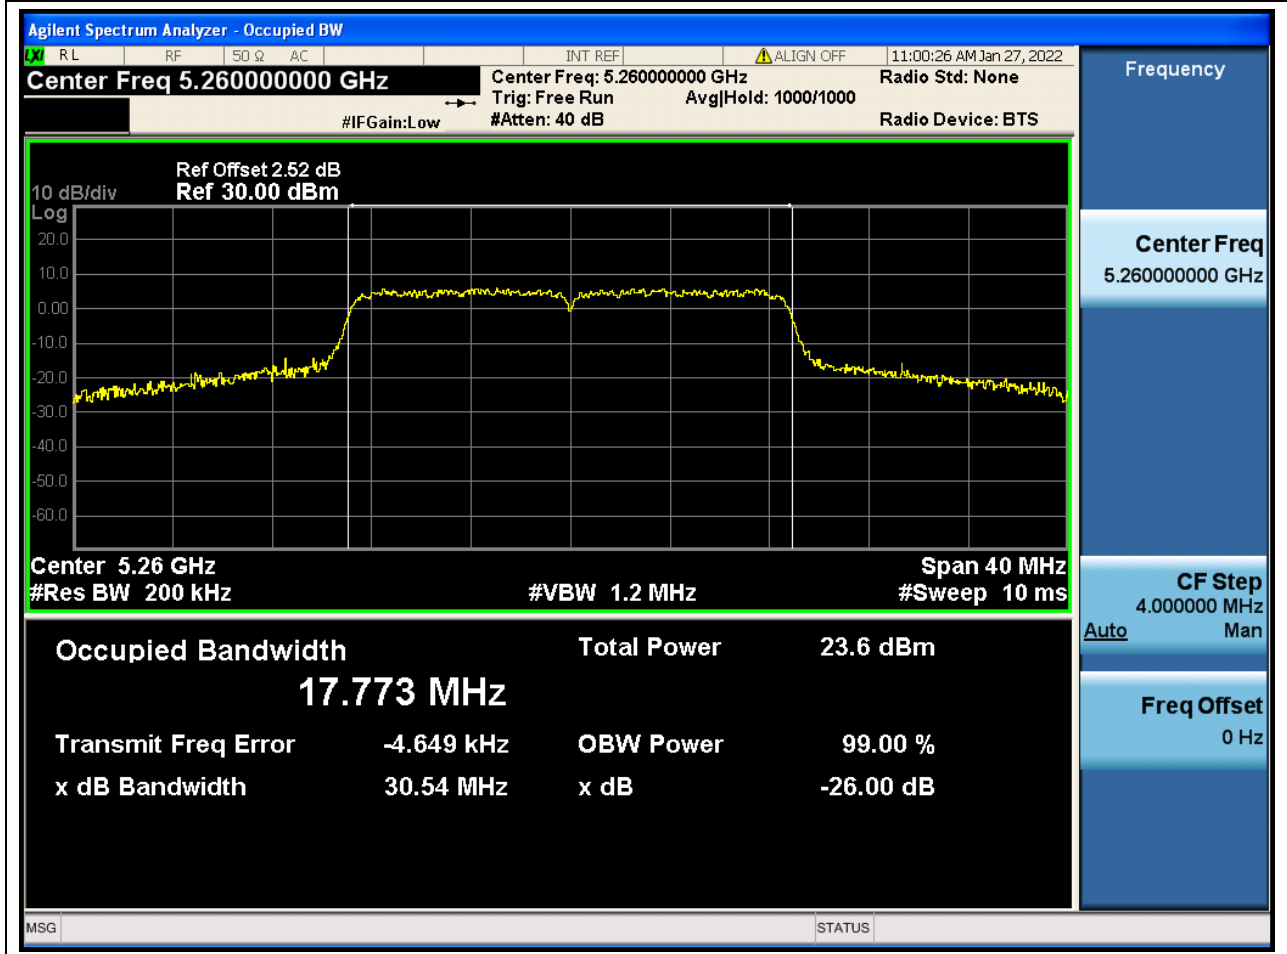

23. 802.11ac_20M_U-NII-2A_L

23.1. A.2.2-99% Bandwidth(NTNV)

Center Frequency (MHz)	OBW Power (%)	RBW (MHz)	Detector	Limit (MHz)	OBW (MHz)	Verdict
5260	99	0.2	Peak	0	17.773069	Unknown