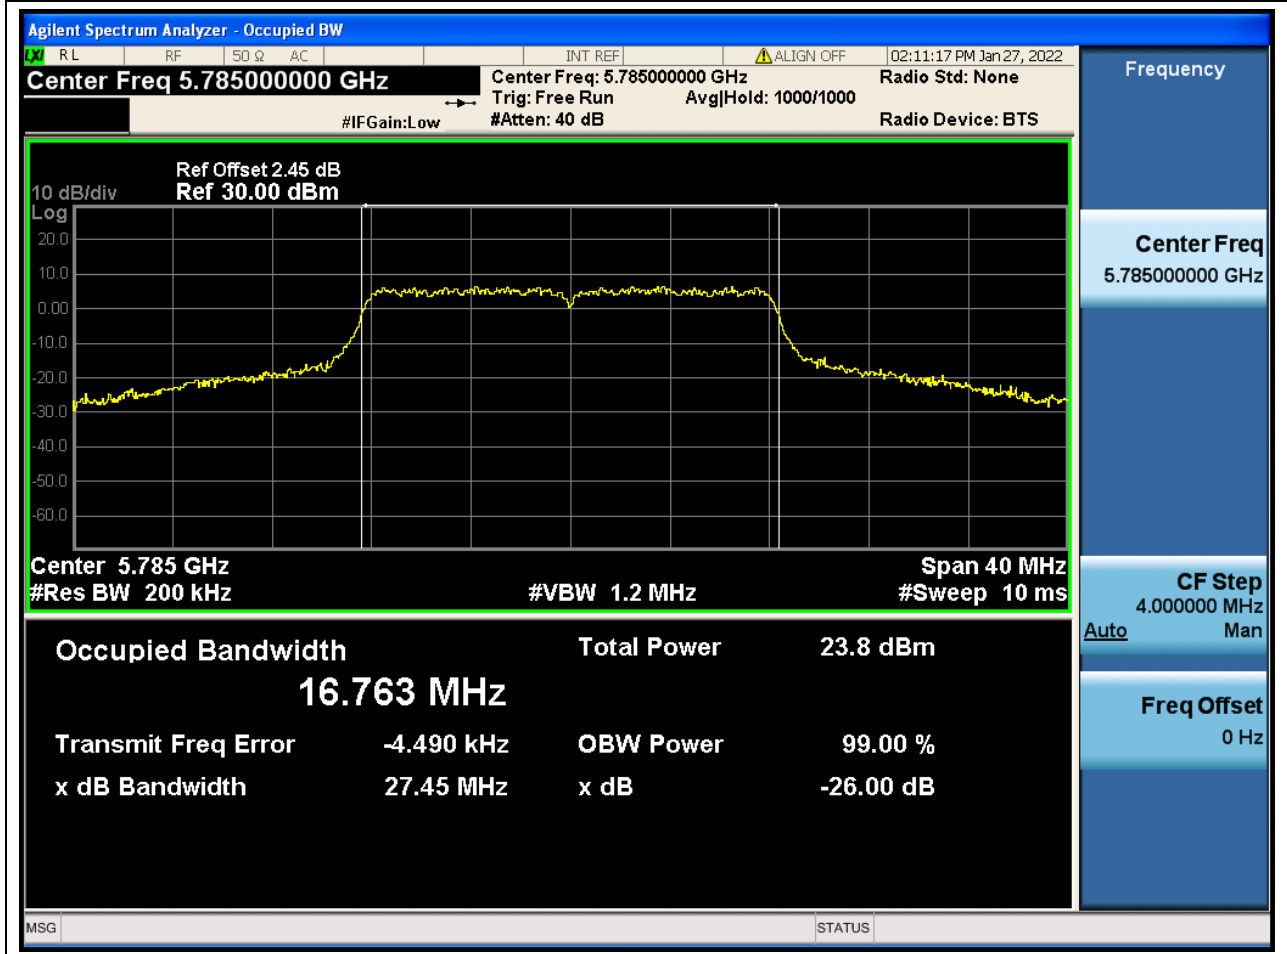

47. 802.11a_20M_U-NII-3_M

47.1. A.2.2-99% Bandwidth(NTNV)

Center Frequency (MHz)	OBW Power (%)	RBW (MHz)	Detector	Limit (MHz)	OBW (MHz)	Verdict
5785	99	0.2	Peak	0	16.763457	Unknown