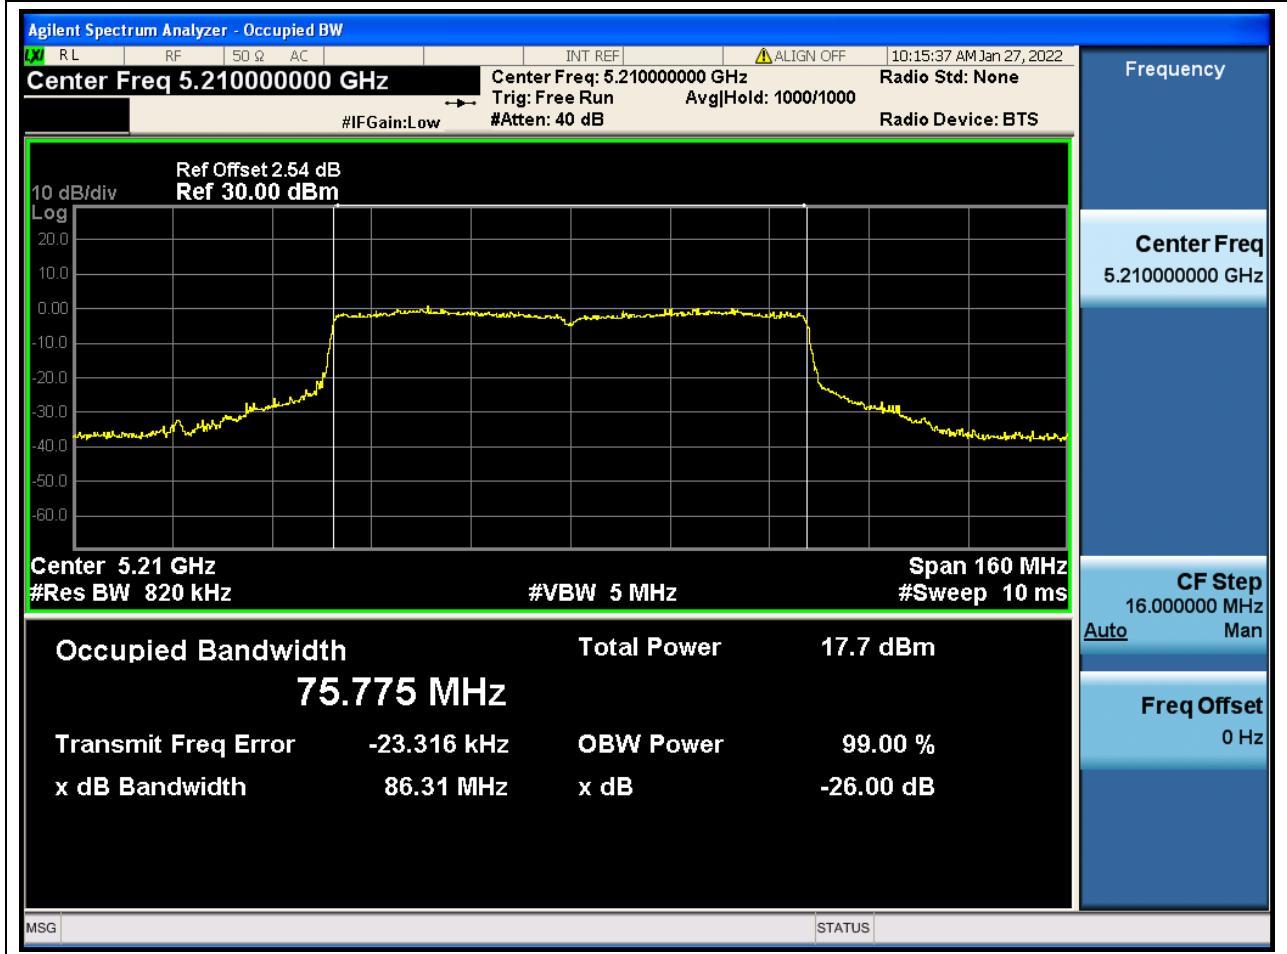

14. 802.11ac_80M_U-NII-1_M

14.1. A.2.2-99% Bandwidth(NTNV)

Center Frequency (MHz)	OBW Power (%)	RBW (MHz)	Detector	Limit (MHz)	OBW (MHz)	Verdict
5210	99	0.82	Peak	0	75.775065	Unknown