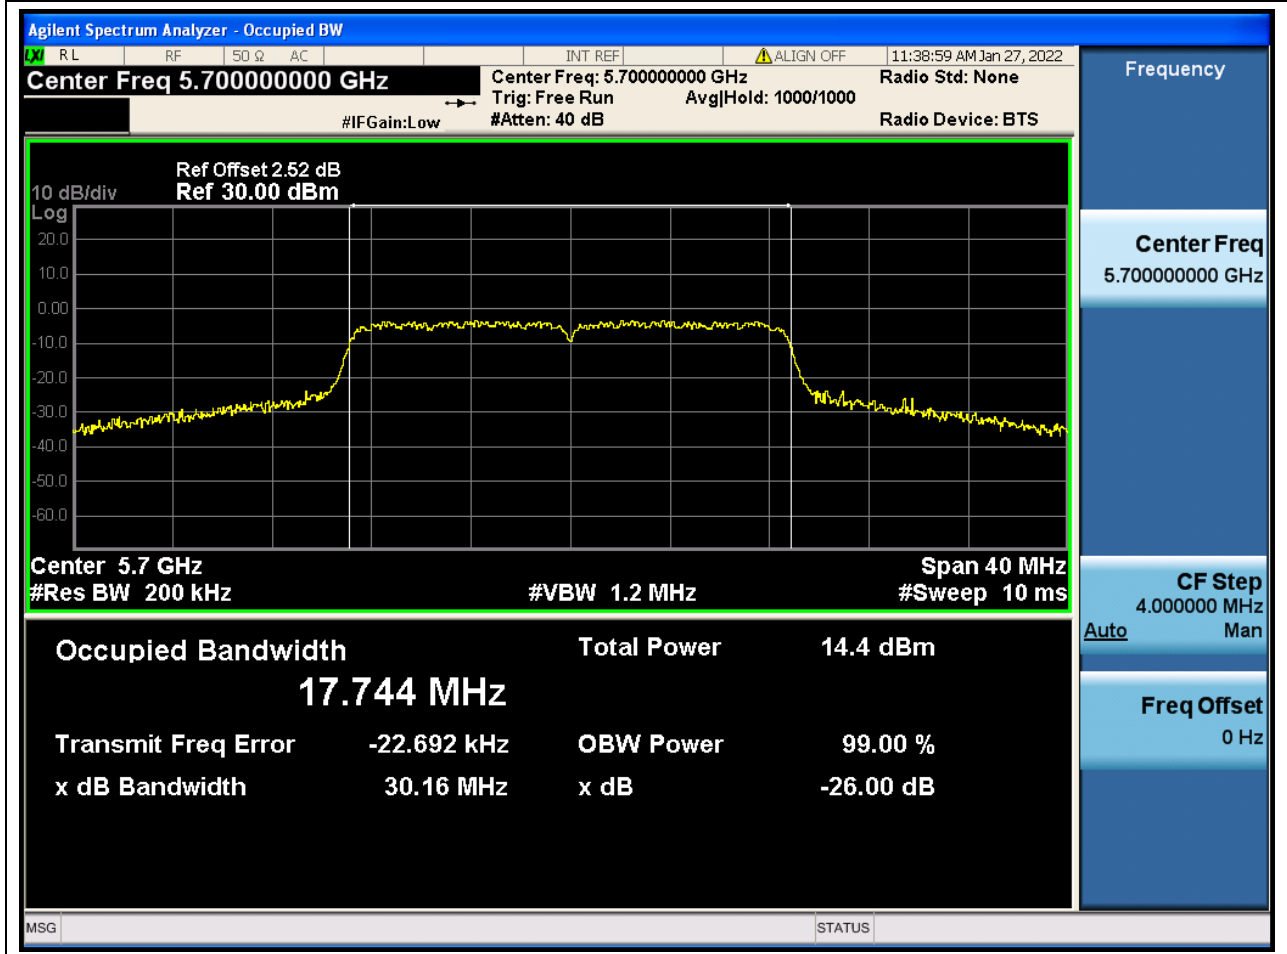

34. 802.11n_20M_U-NII-2C_H

34.1. A.2.2-99% Bandwidth(NTNV)

Center Frequency (MHz)	OBW Power (%)	RBW (MHz)	Detector	Limit (MHz)	OBW (MHz)	Verdict
5700	99	0.2	Peak	0	17.743882	Unknown