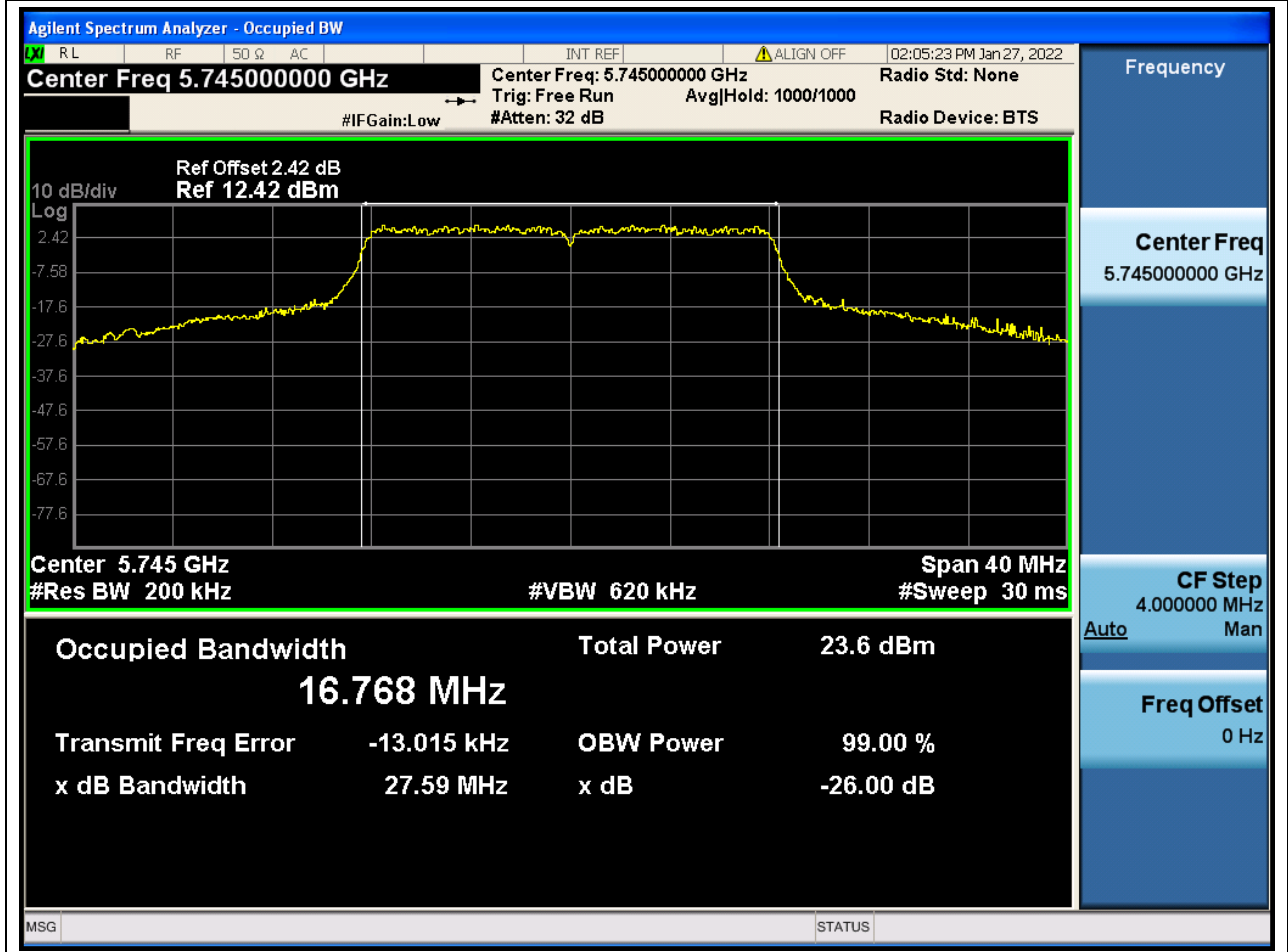

46. 802.11a_20M_U-NII-3_L

46.1. A.2-26dB Bandwidth(NTNV)

Center Frequency (MHz)	XdB Down	RBW (MHz)	Detector	Limit (MHz)	XdB BandWidth (MHz)	Verdict
5745	26	0.2	Peak	0	27.588672	Unknow