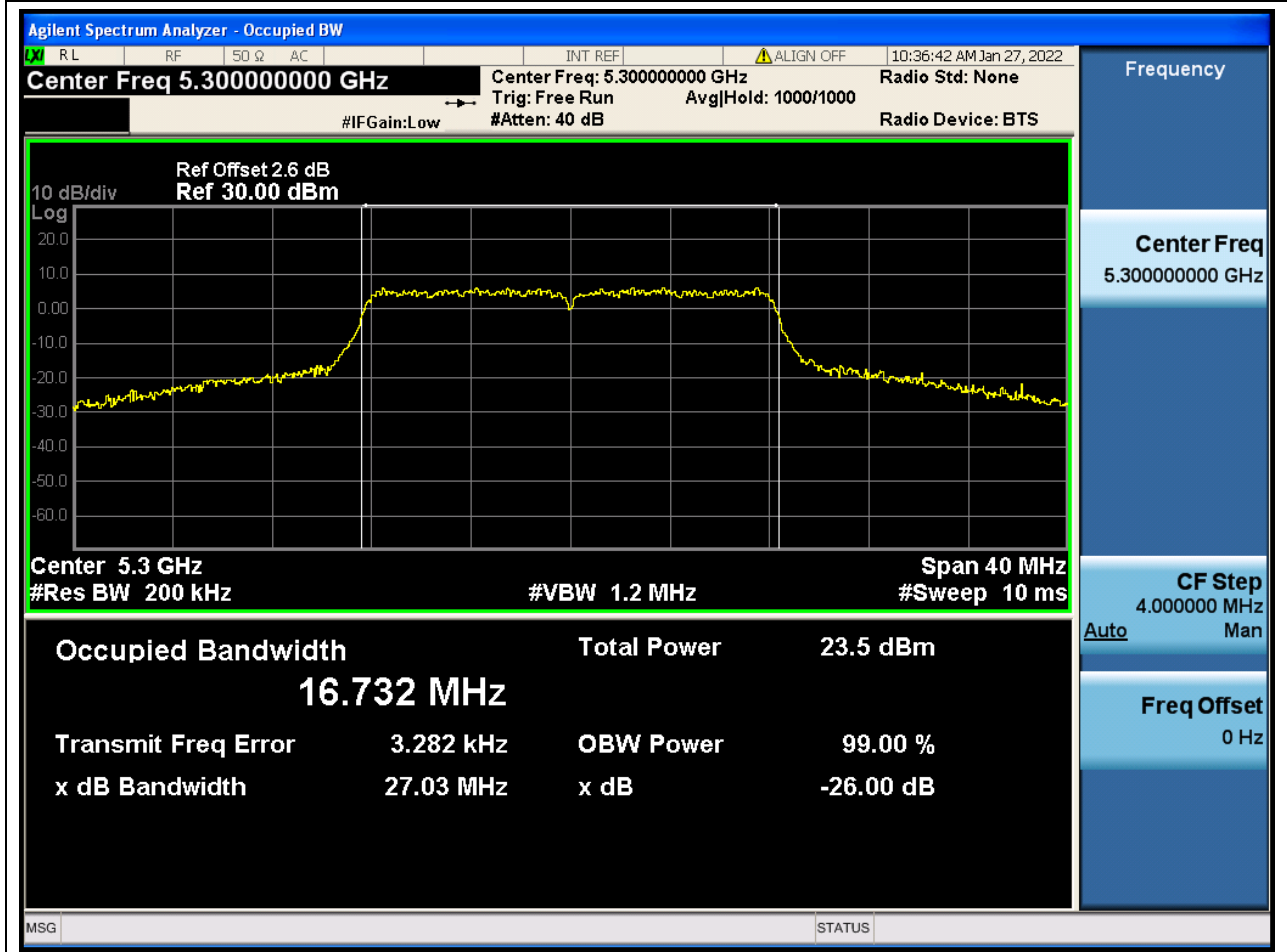

16. 802.11a_20M_U-NII-2A_M

16.1. A.2.2-99% Bandwidth(NTNV)

Center Frequency (MHz)	OBW Power (%)	RBW (MHz)	Detector	Limit (MHz)	OBW (MHz)	Verdict
5300	99	0.2	Peak	0	16.732438	Unknown