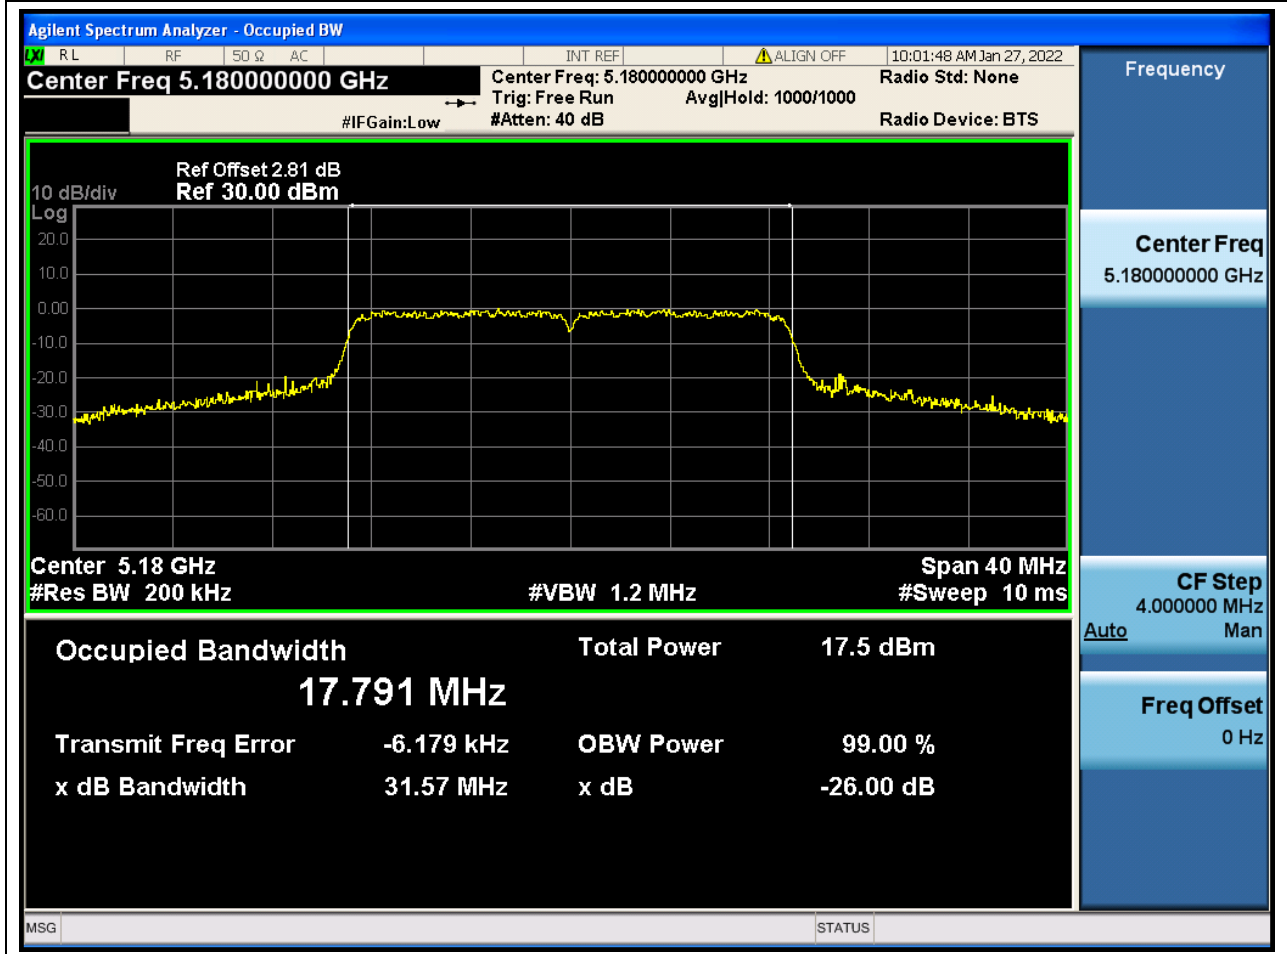

9. 802.11ac_20M_U-NII-1_L

9.1. A.2.2-99% Bandwidth(NTNV)

Center Frequency (MHz)	OBW Power (%)	RBW (MHz)	Detector	Limit (MHz)	OBW (MHz)	Verdict
5180	99	0.2	Peak	0	17.790782	Unknown