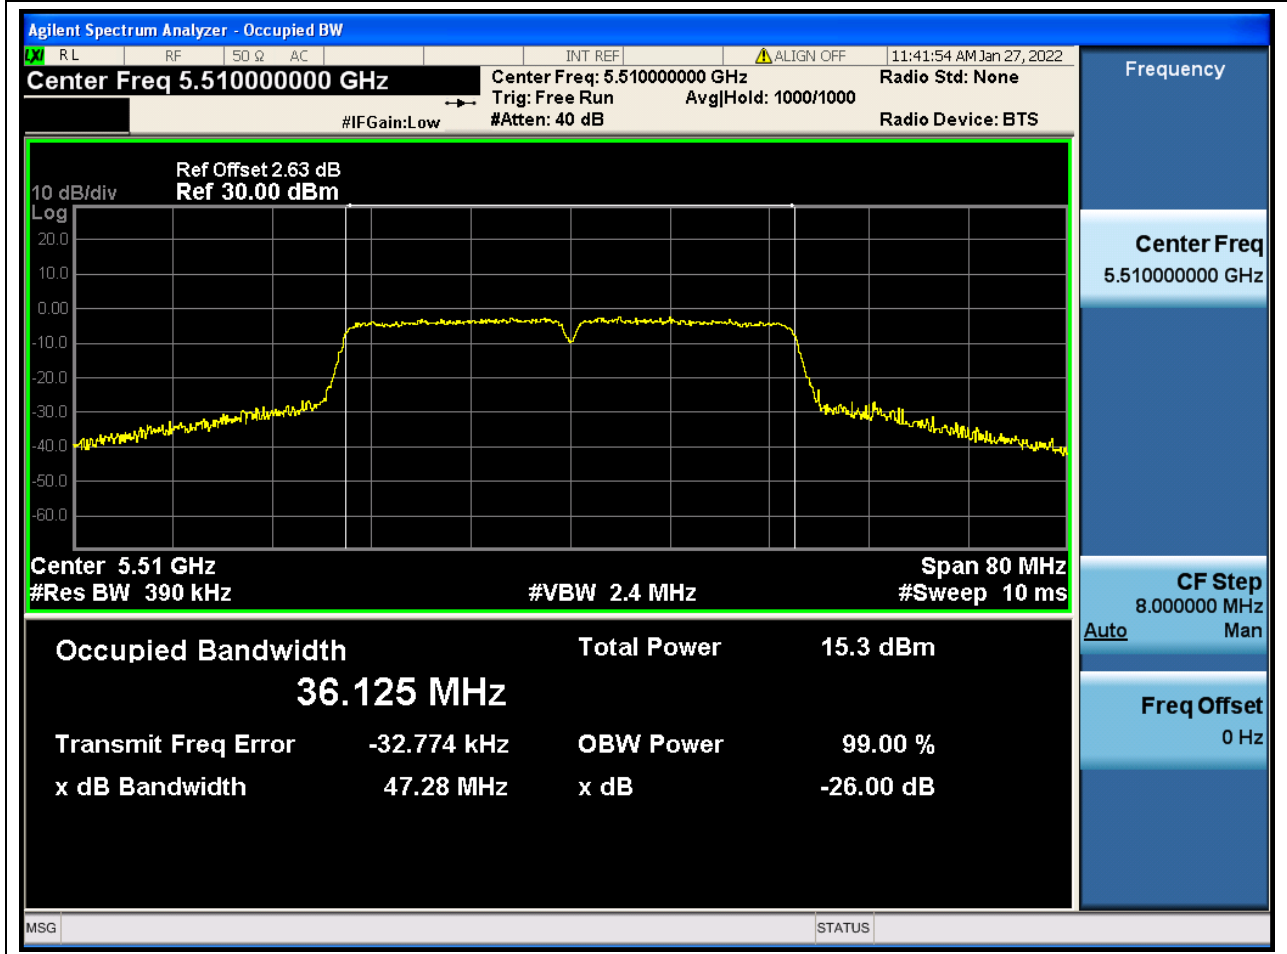

35. 802.11n_40M_U-NII-2C_L

35.1. A.2.2-99% Bandwidth(NTNV)

Center Frequency (MHz)	OBW Power (%)	RBW (MHz)	Detector	Limit (MHz)	OBW (MHz)	Verdict
5510	99	0.39	Peak	0	36.124627	Unknow