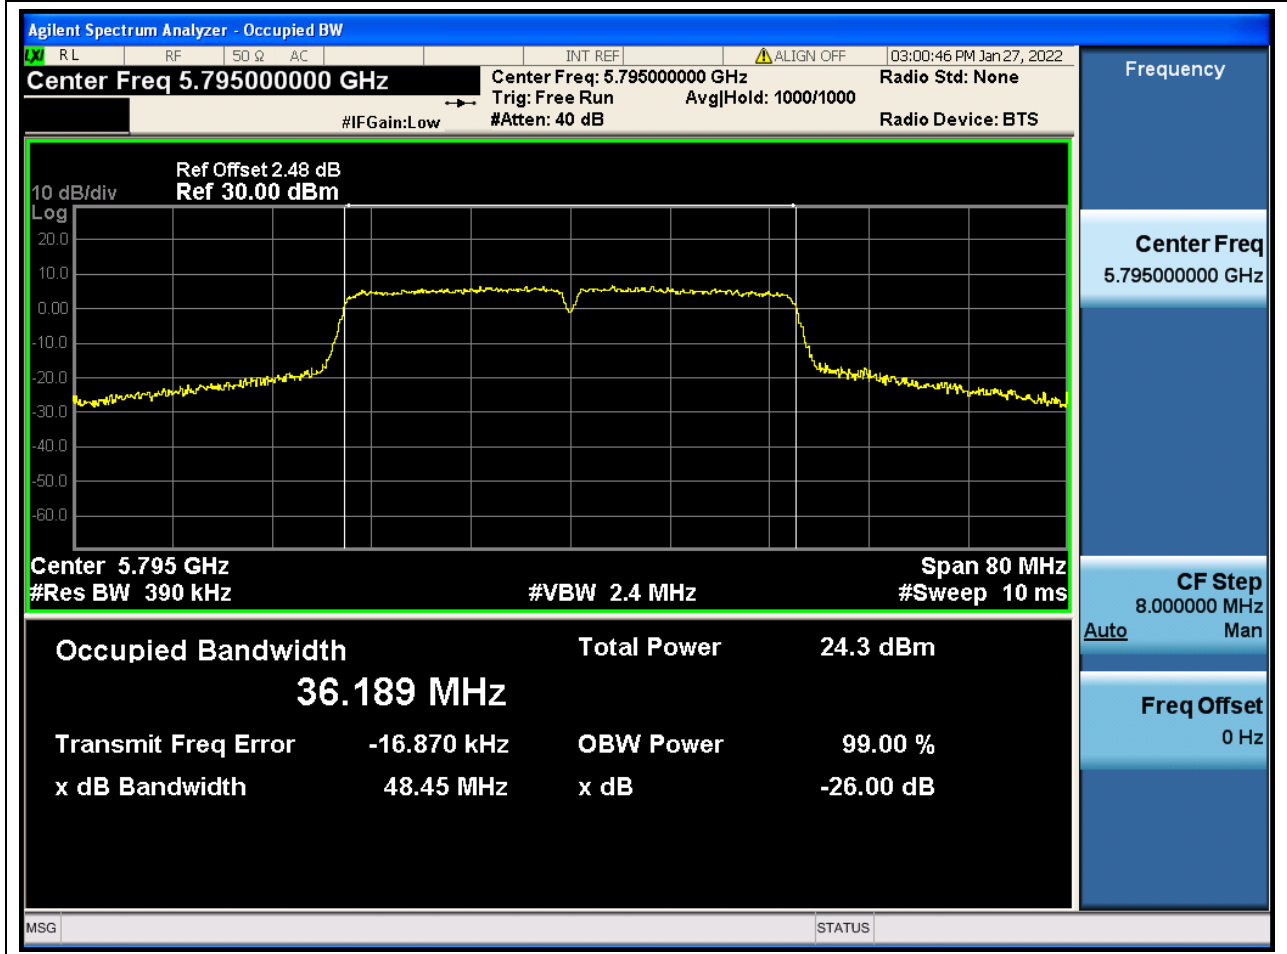

58. 802.11ac_40M_U-NII-3_H

58.1. A.2.2-99% Bandwidth(NTNV)

Center Frequency (MHz)	OBW Power (%)	RBW (MHz)	Detector	Limit (MHz)	OBW (MHz)	Verdict
5795	99	0.39	Peak	0	36.18869	Unknown