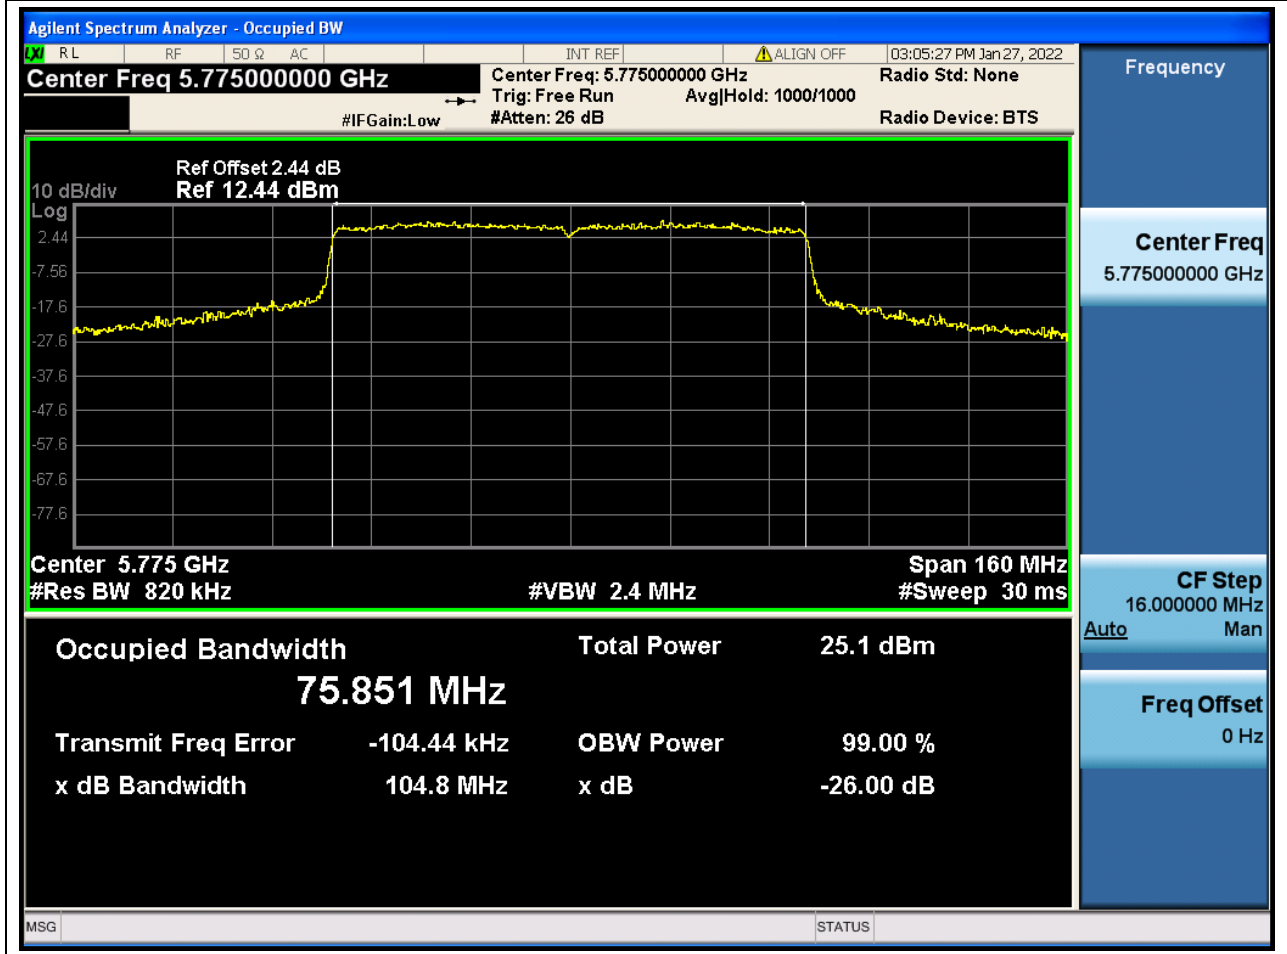

59. 802.11ac_80M_U-NII-3_M

59.1. A.2-26dB Bandwidth(NTNV)

Center Frequency (MHz)	XdB Down	RBW (MHz)	Detector	Limit (MHz)	XdB BandWidth (MHz)	Verdict
5775	26	0.82	Peak	0	104.788374	Unknow