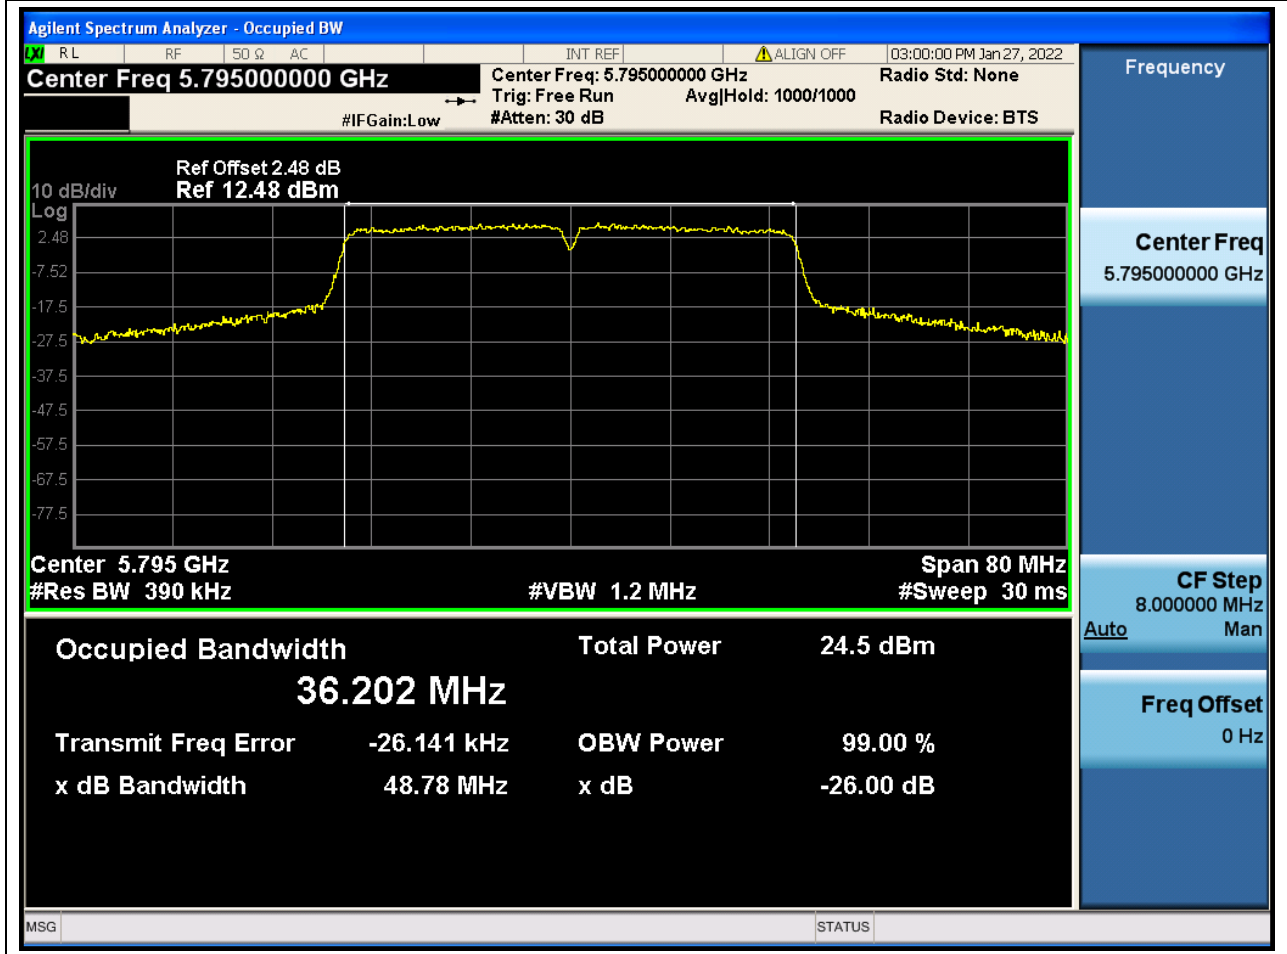

58. 802.11ac_40M_U-NII-3_H

58.1. A.2-26dB Bandwidth(NTNV)

Center Frequency (MHz)	XdB Down	RBW (MHz)	Detector	Limit (MHz)	XdB BandWidth (MHz)	Verdict
5795	26	0.39	Peak	0	48.776025	Unknow