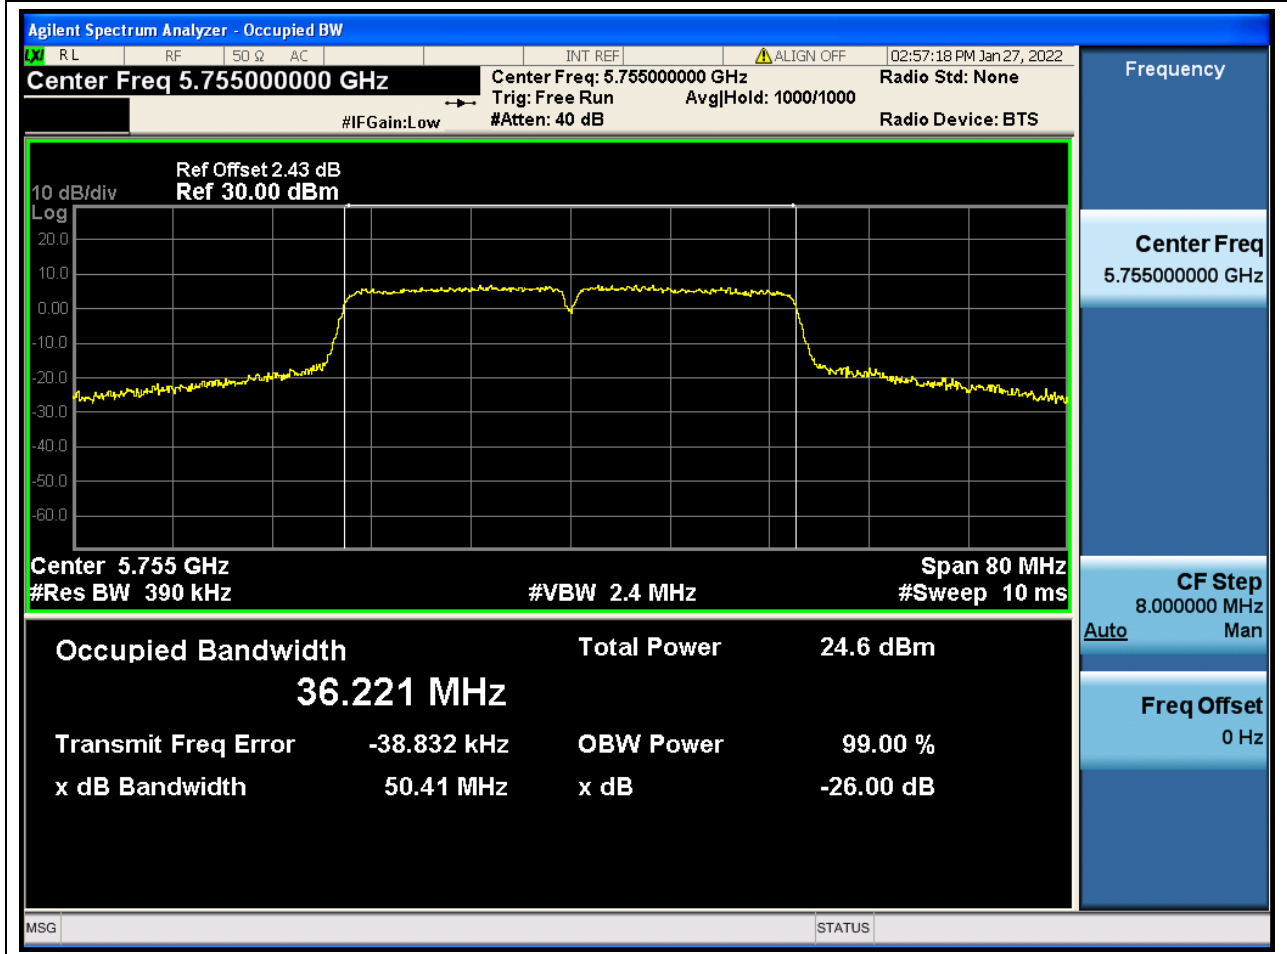

57. 802.11ac_40M_U-NII-3_L

57.1. A.2.2-99% Bandwidth(NTNV)

Center Frequency (MHz)	OBW Power (%)	RBW (MHz)	Detector	Limit (MHz)	OBW (MHz)	Verdict
5755	99	0.39	Peak	0	36.221447	Unknown