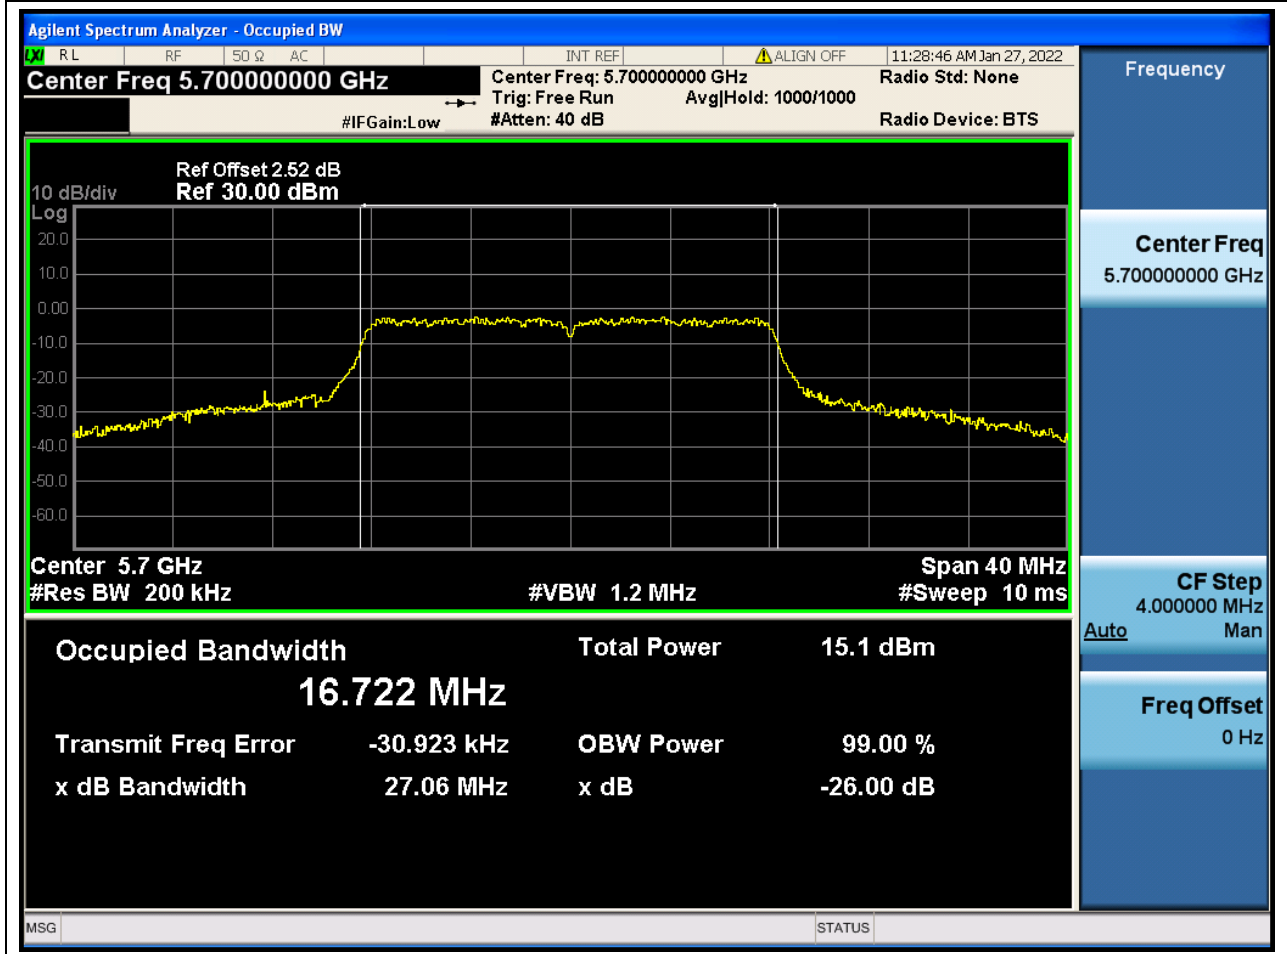

31. 802.11a_20M_U-NII-2C_H

31.1. A.2.2-99% Bandwidth(NTNV)

Center Frequency (MHz)	OBW Power (%)	RBW (MHz)	Detector	Limit (MHz)	OBW (MHz)	Verdict
5700	99	0.2	Peak	0	16.722052	Unknow