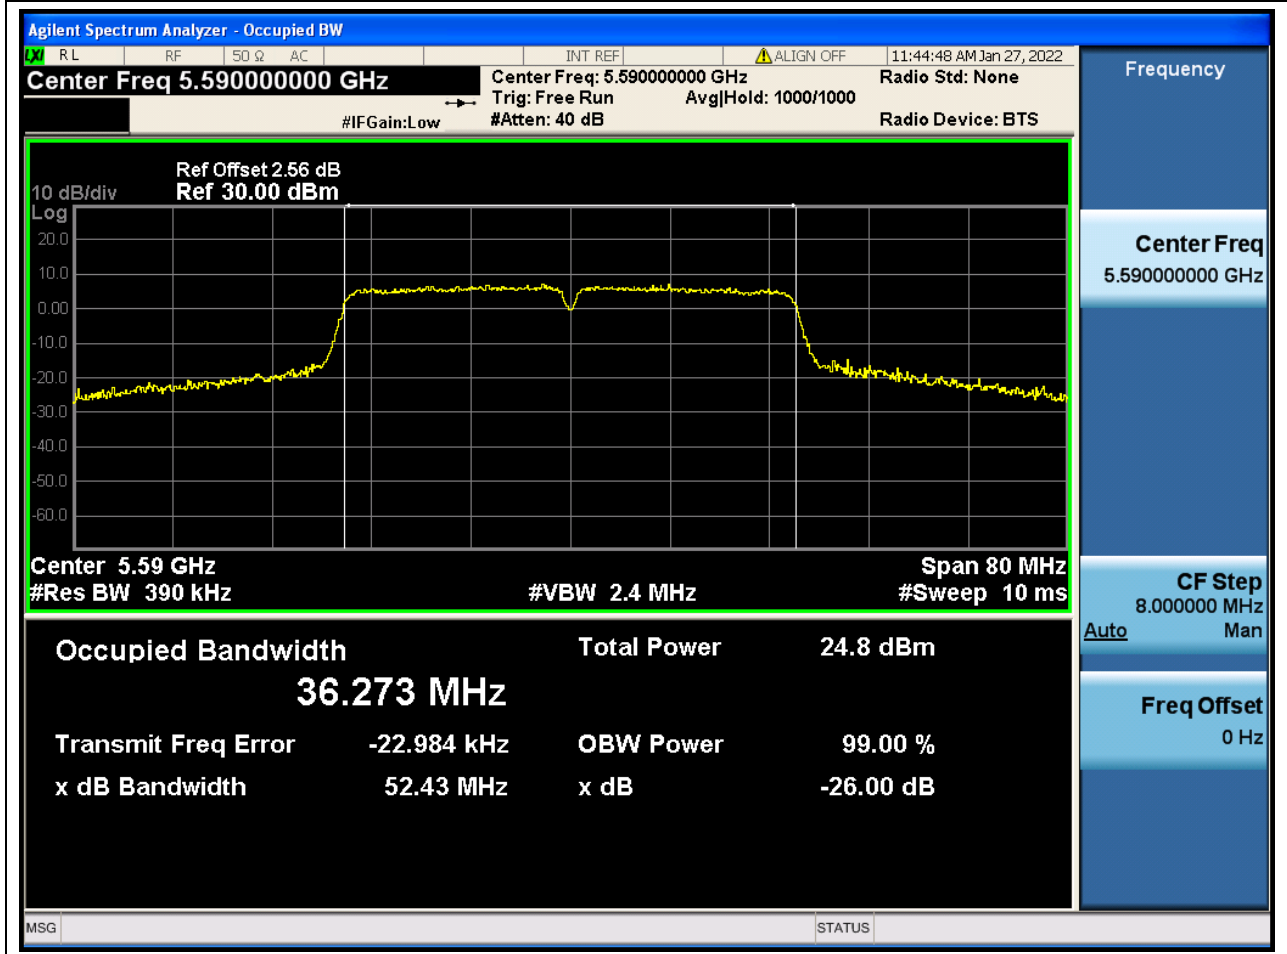

36. 802.11n_40M_U-NII-2C_M

36.1. A.2.2-99% Bandwidth(NTNV)

Center Frequency (MHz)	OBW Power (%)	RBW (MHz)	Detector	Limit (MHz)	OBW (MHz)	Verdict
5590	99	0.39	Peak	0	36.273366	Unknown