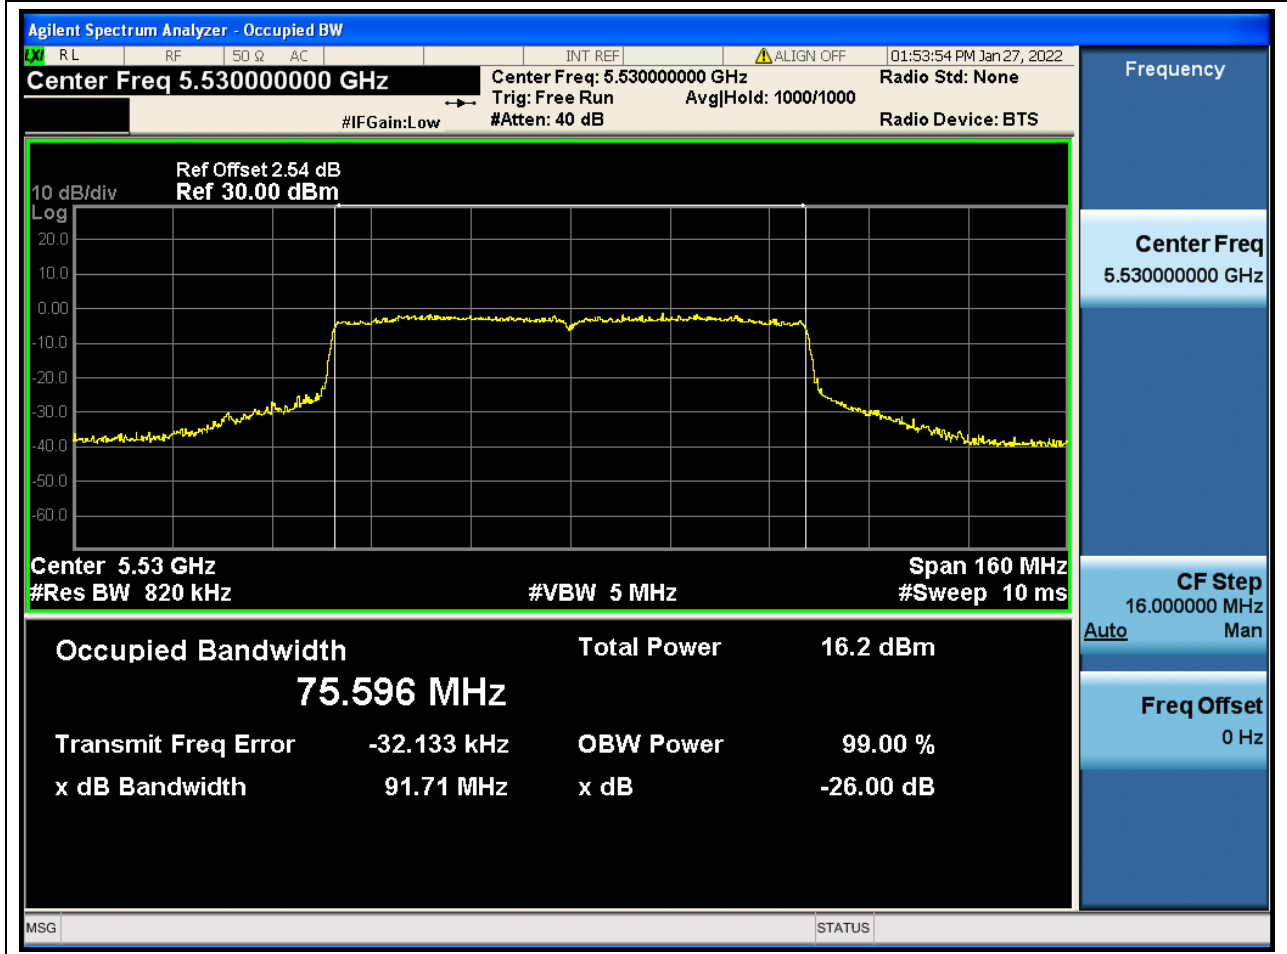

44. 802.11ac_80M_U-NII-2C_L

44.1. A.2.2-99% Bandwidth(NTNV)

Center Frequency (MHz)	OBW Power (%)	RBW (MHz)	Detector	Limit (MHz)	OBW (MHz)	Verdict
5530	99	0.82	Peak	0	75.596281	Unknown