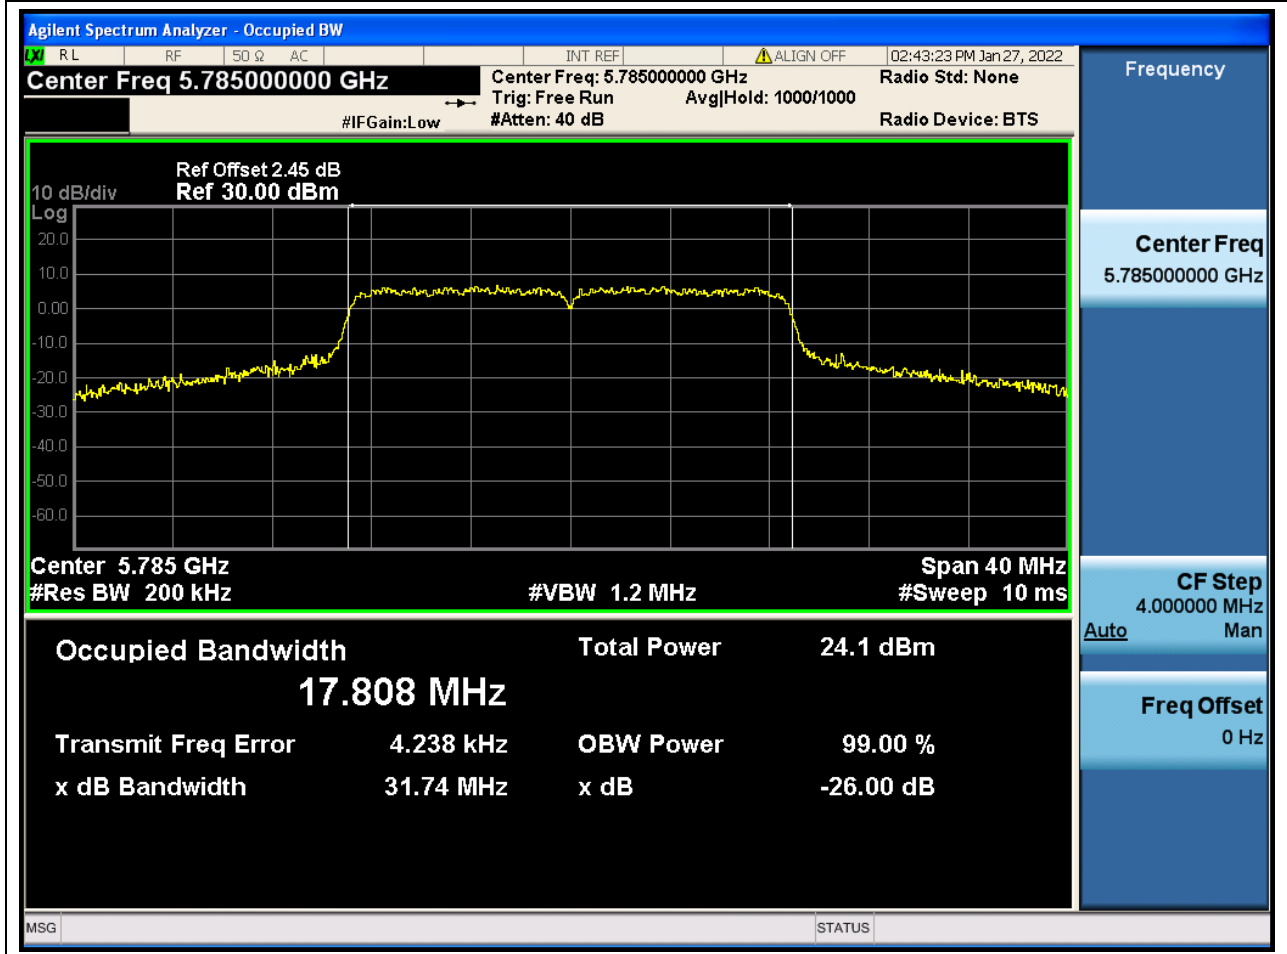

55. 802.11ac_20M_U-NII-3_M

55.1. A.2.2-99% Bandwidth(NTNV)

Center Frequency (MHz)	OBW Power (%)	RBW (MHz)	Detector	Limit (MHz)	OBW (MHz)	Verdict
5785	99	0.2	Peak	0	17.807595	Unknown