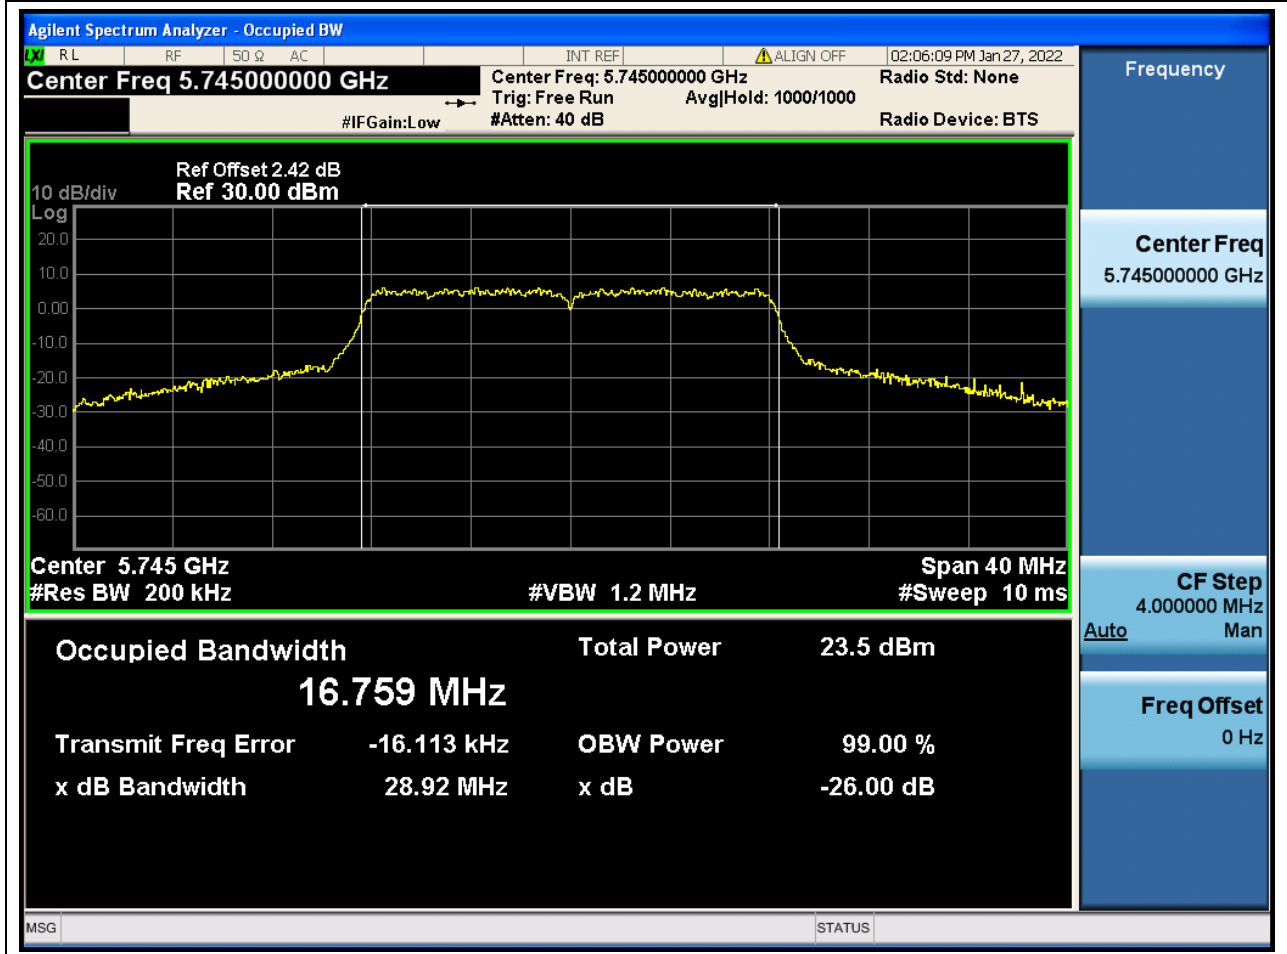

46. 802.11a_20M_U-NII-3_L

46.1. A.2.2-99% Bandwidth(NTNV)

Center Frequency (MHz)	OBW Power (%)	RBW (MHz)	Detector	Limit (MHz)	OBW (MHz)	Verdict
5745	99	0.2	Peak	0	16.759142	Unknown