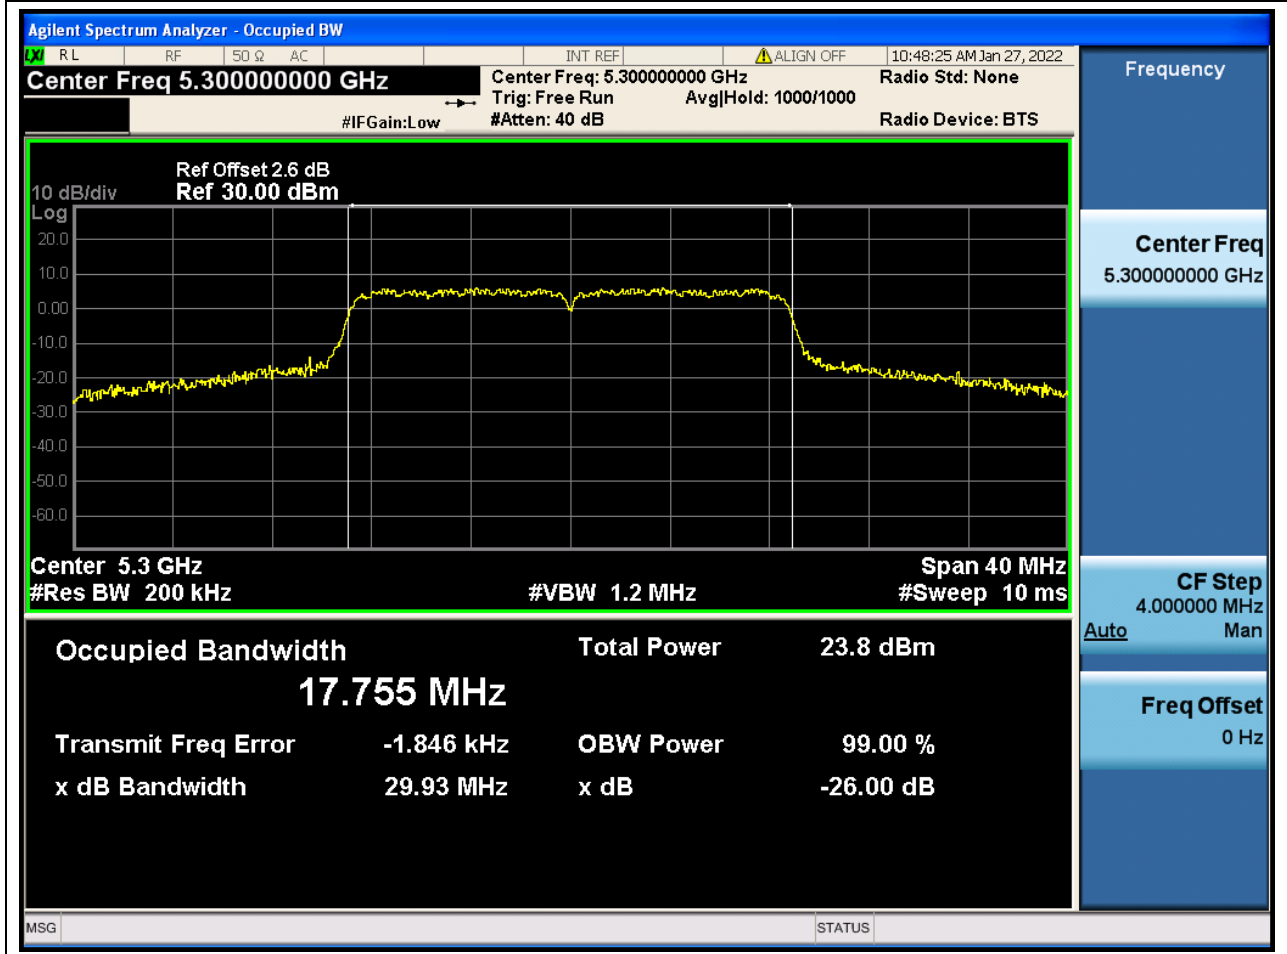

19. 802.11n_20M_U-NII-2A_M

19.1. A.2.2-99% Bandwidth(NTNV)

Center Frequency (MHz)	OBW Power (%)	RBW (MHz)	Detector	Limit (MHz)	OBW (MHz)	Verdict
5300	99	0.2	Peak	0	17.75536	Unknown