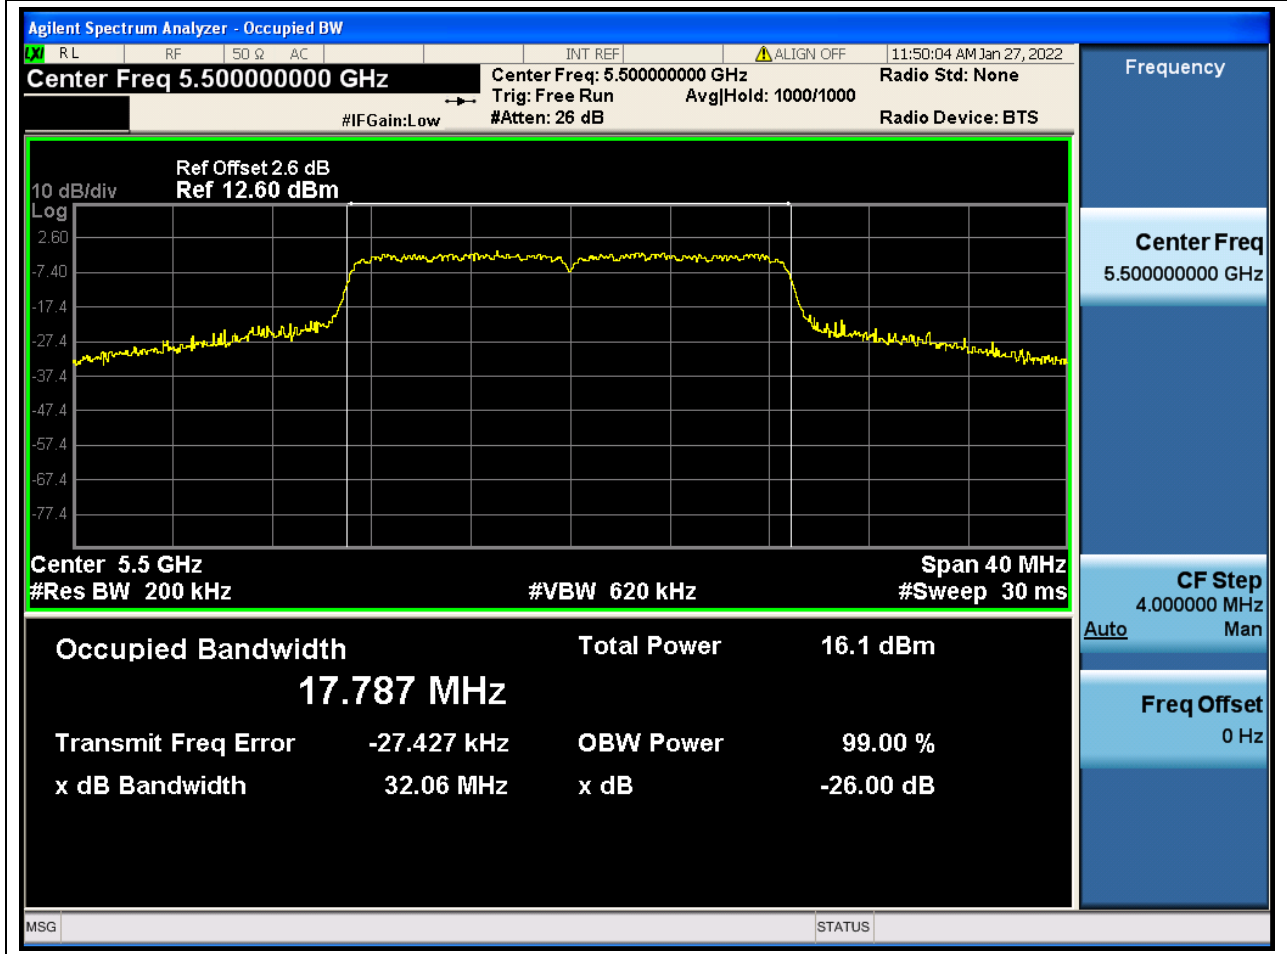

38. 802.11ac_20M_U-NII-2C_L

38.1. A.2-26dB Bandwidth(NTNV)

Center Frequency (MHz)	XdB Down	RBW (MHz)	Detector	Limit (MHz)	XdB BandWidth (MHz)	Verdict
5500	26	0.2	Peak	0	32.057916	Unknow