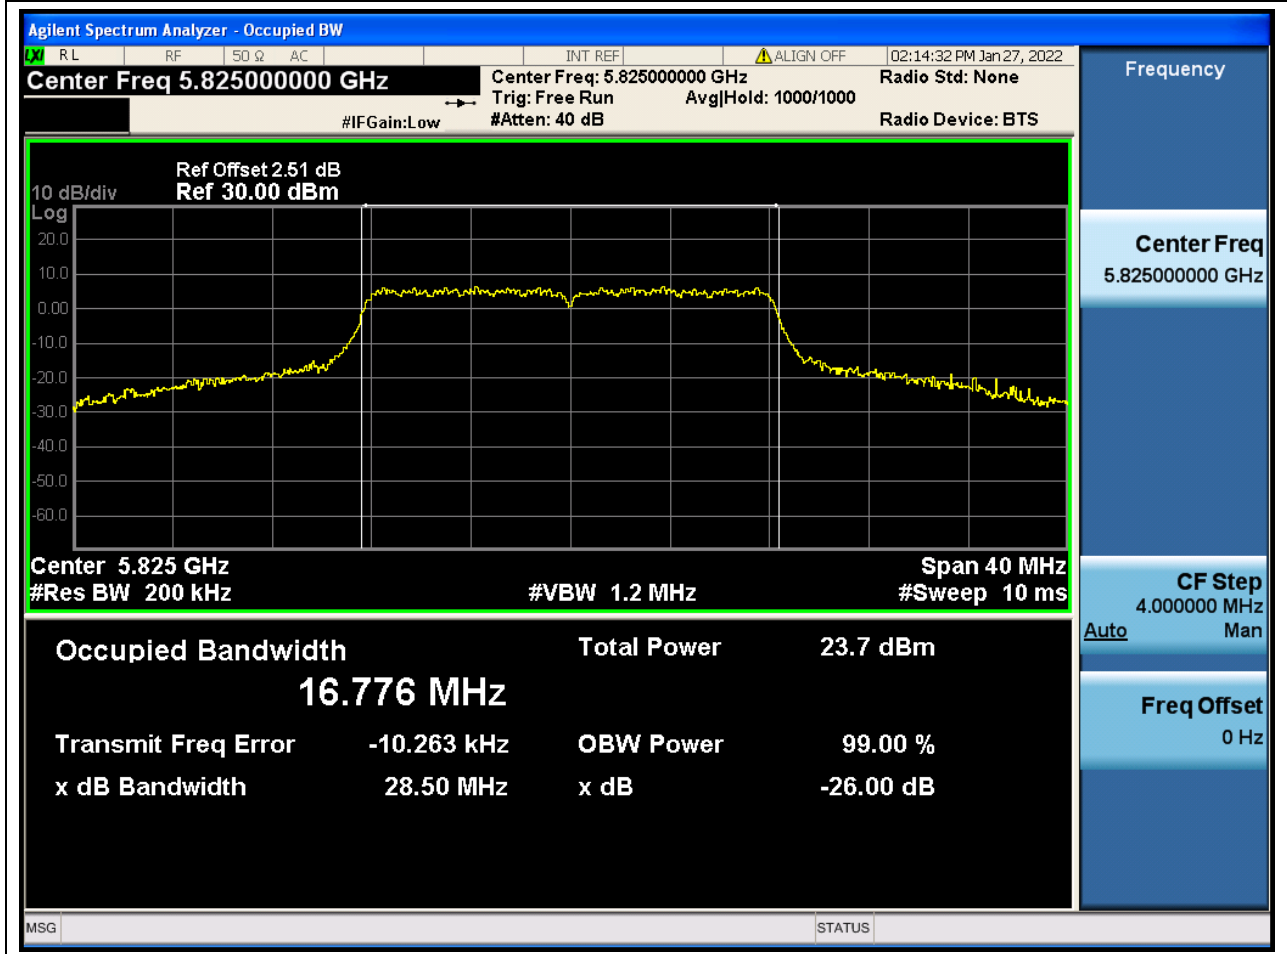

48. 802.11a_20M_U-NII-3_H

48.1. A.2.2-99% Bandwidth(NTNV)

Center Frequency (MHz)	OBW Power (%)	RBW (MHz)	Detector	Limit (MHz)	OBW (MHz)	Verdict
5825	99	0.2	Peak	0	16.775863	Unknown