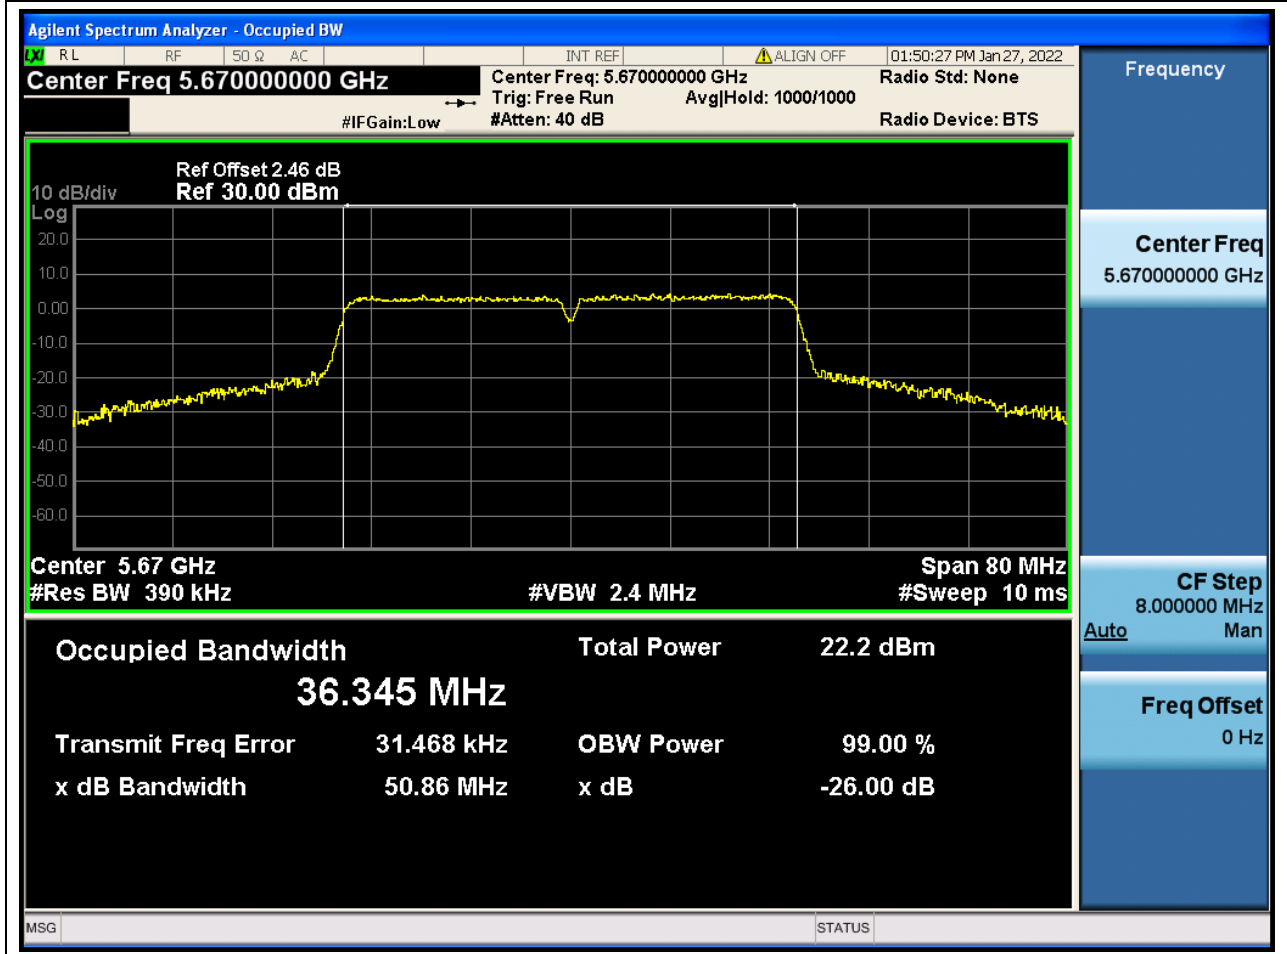

43. 802.11ac_40M_U-NII-2C_H

43.1. A.2.2-99% Bandwidth(NTNV)

Center Frequency (MHz)	OBW Power (%)	RBW (MHz)	Detector	Limit (MHz)	OBW (MHz)	Verdict
5670	99	0.39	Peak	0	36.345345	Unknown