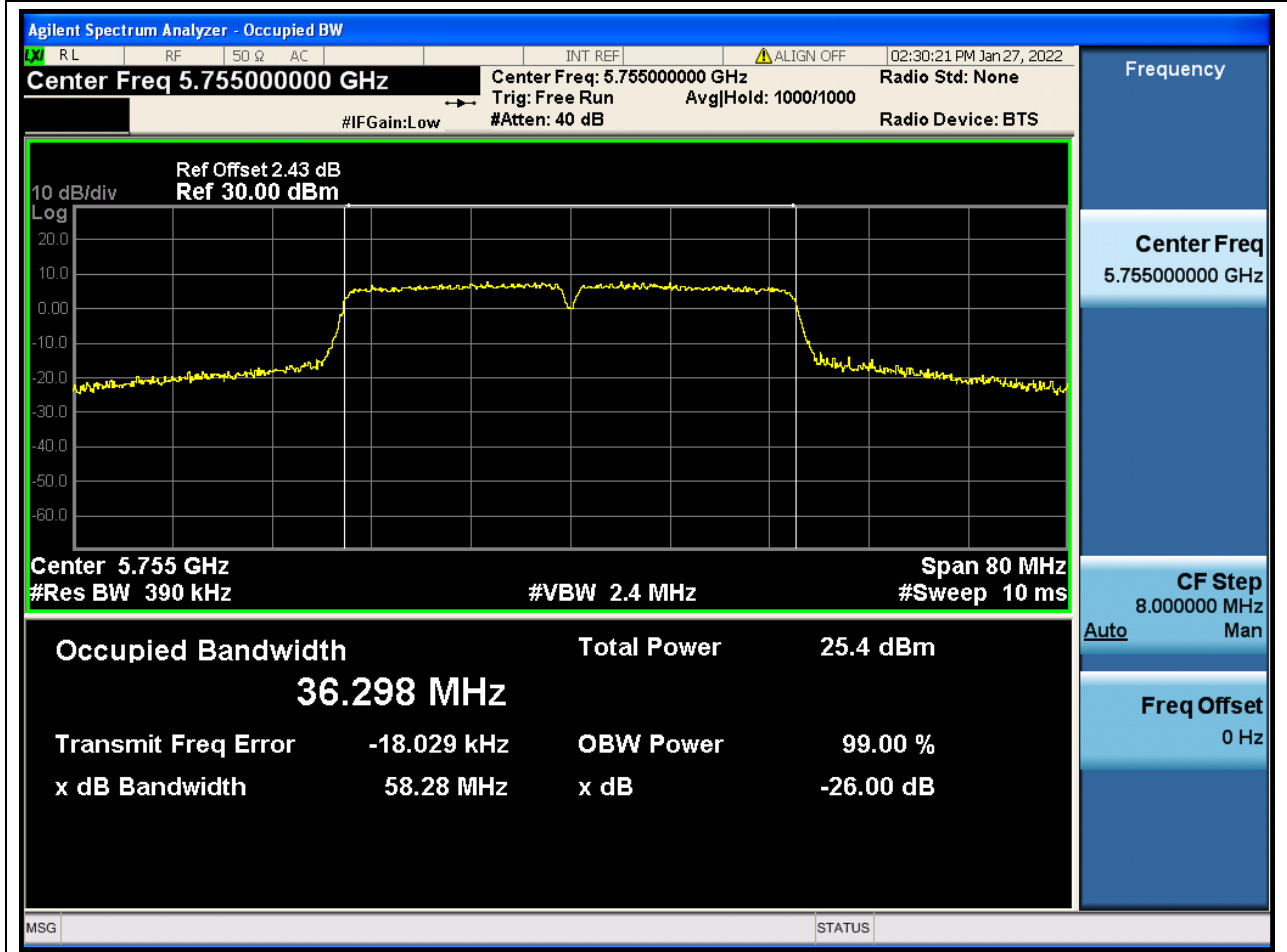

52. 802.11n_40M_U-NII-3_L

52.1. A.2.2-99% Bandwidth(NTNV)

Center Frequency (MHz)	OBW Power (%)	RBW (MHz)	Detector	Limit (MHz)	OBW (MHz)	Verdict
5755	99	0.39	Peak	0	36.298442	Unknown