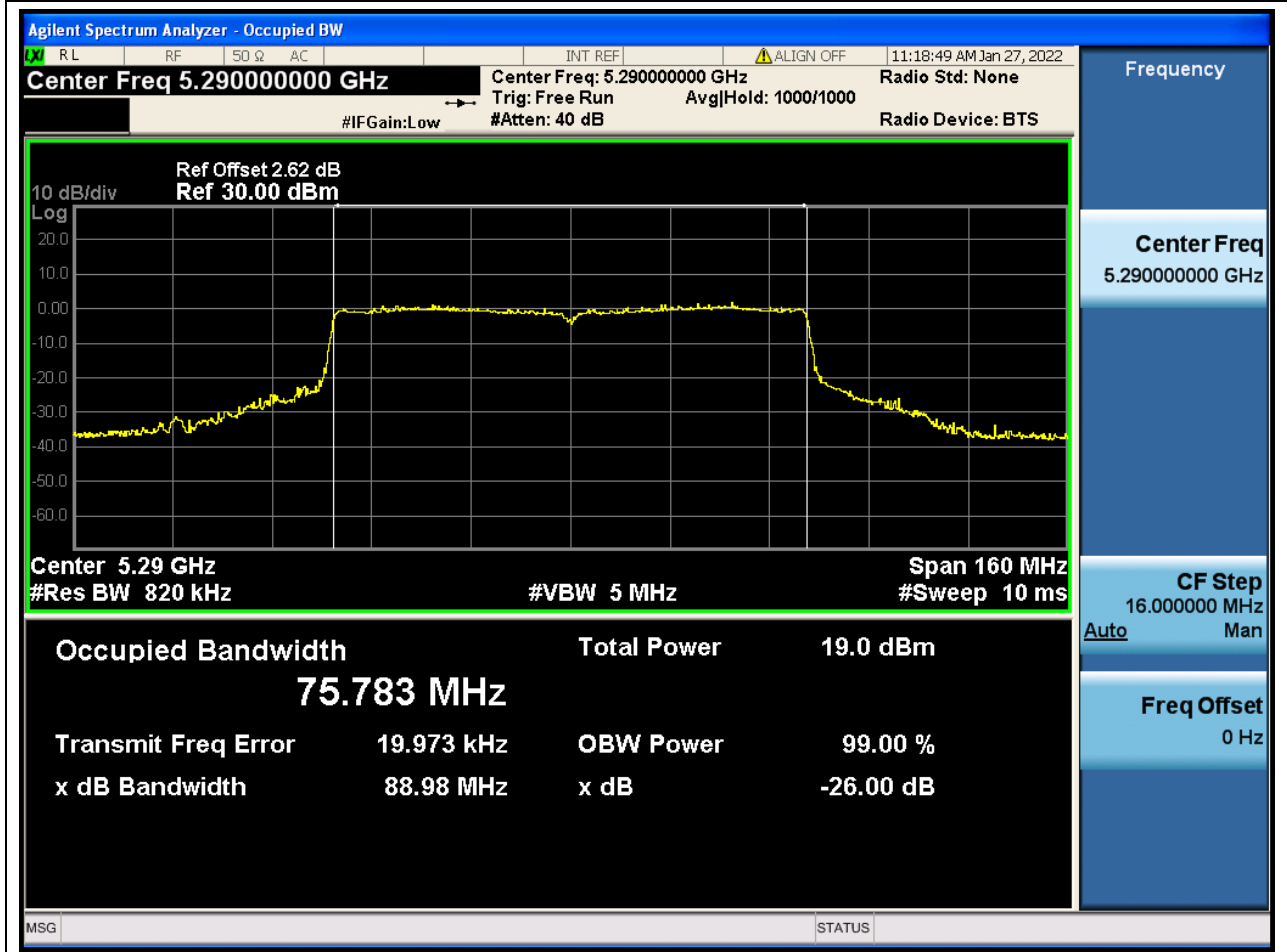

28. 802.11ac_80M_U-NII-2A_M

28.1. A.2.2-99% Bandwidth(NTNV)

Center Frequency (MHz)	OBW Power (%)	RBW (MHz)	Detector	Limit (MHz)	OBW (MHz)	Verdict
5290	99	0.82	Peak	0	75.782777	Unknow