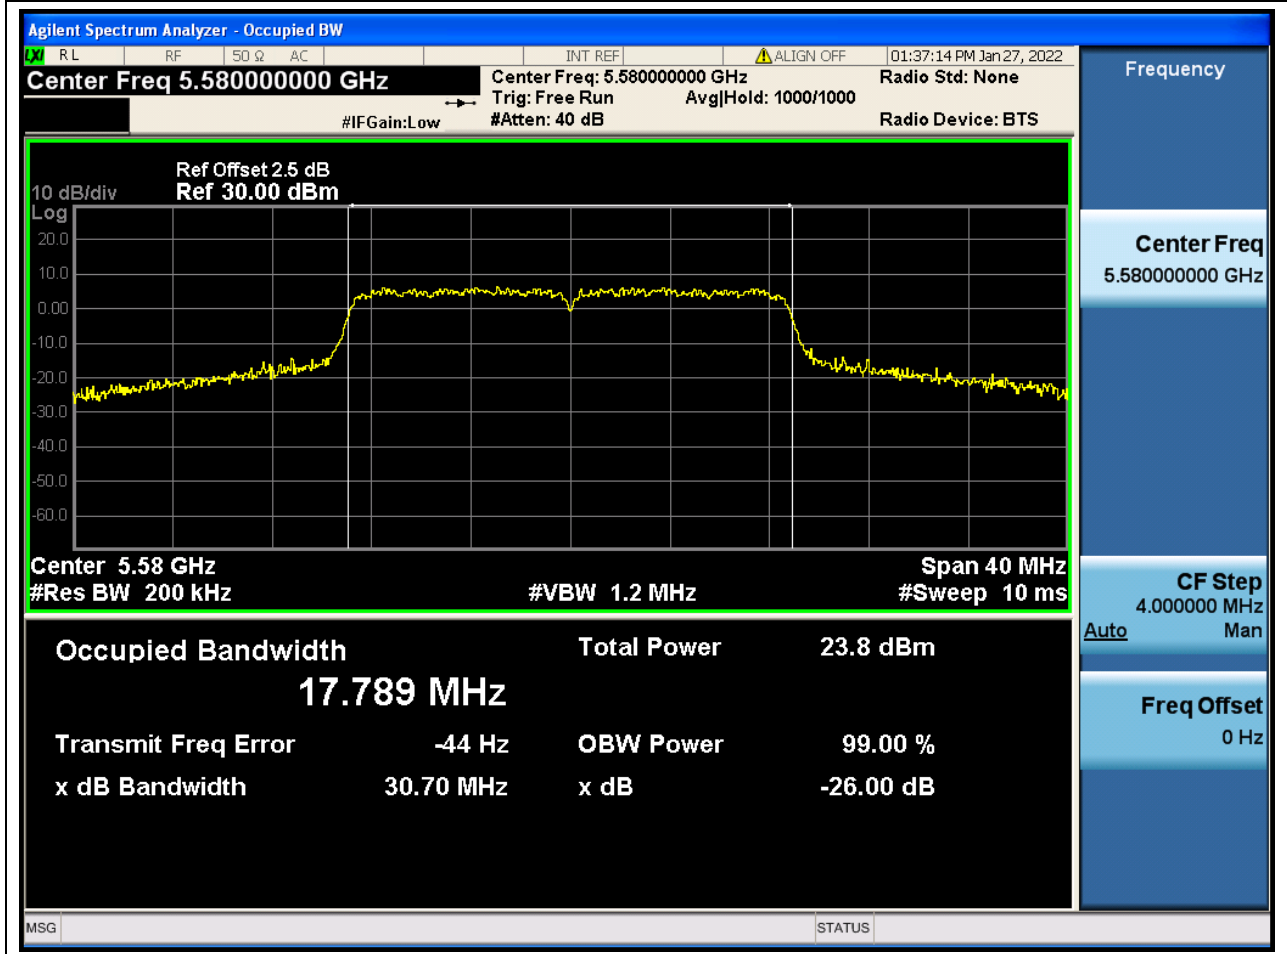

39. 802.11ac_20M_U-NII-2C_M

39.1. A.2.2-99% Bandwidth(NTNV)

Center Frequency (MHz)	OBW Power (%)	RBW (MHz)	Detector	Limit (MHz)	OBW (MHz)	Verdict
5580	99	0.2	Peak	0	17.789385	Unknown