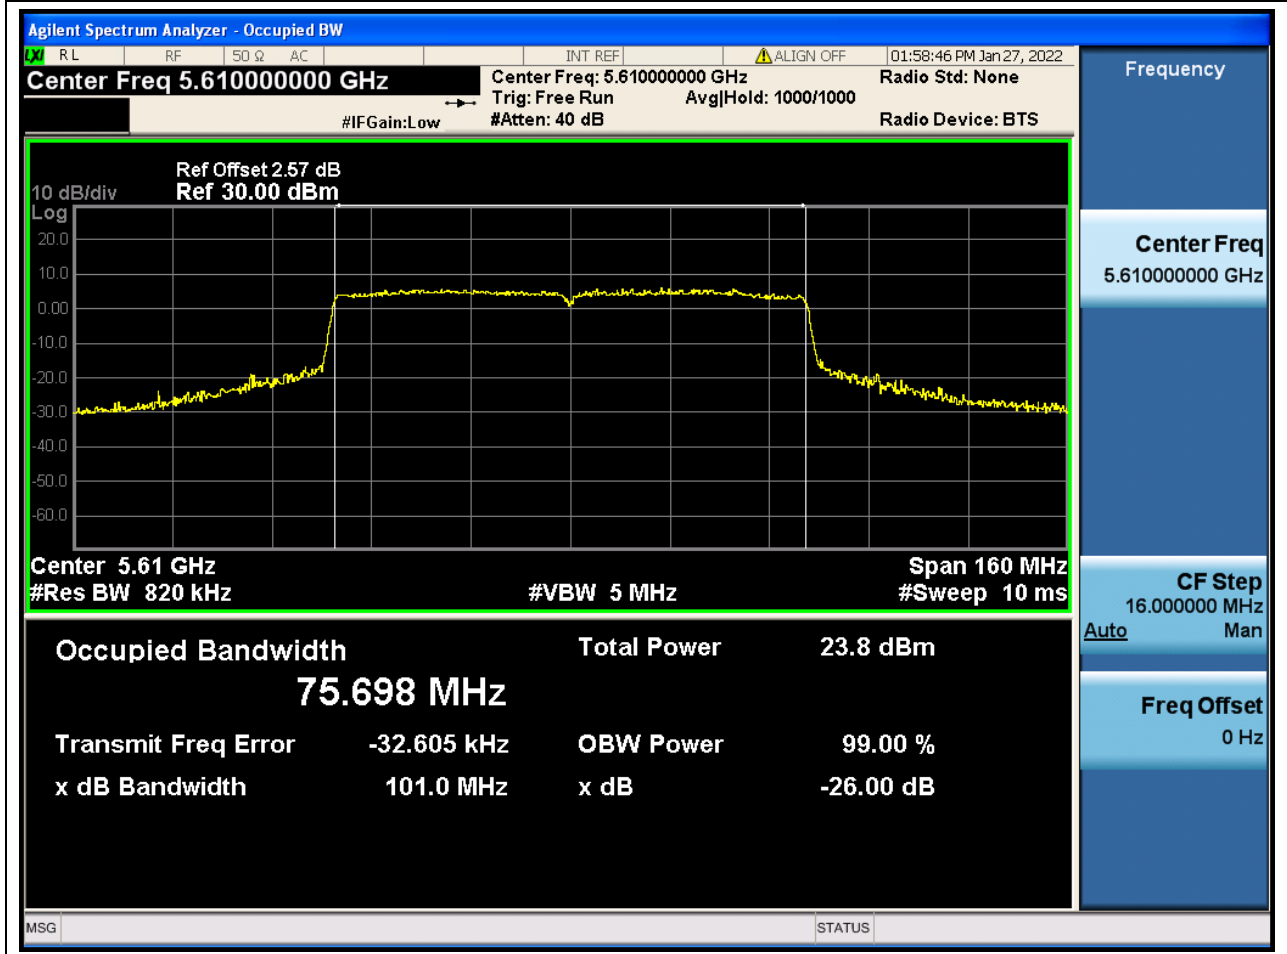

45. 802.11ac_80M_U-NII-2C_M

45.1. A.2.2-99% Bandwidth(NTNV)

Center Frequency (MHz)	OBW Power (%)	RBW (MHz)	Detector	Limit (MHz)	OBW (MHz)	Verdict
5610	99	0.82	Peak	0	75.698233	Unknown