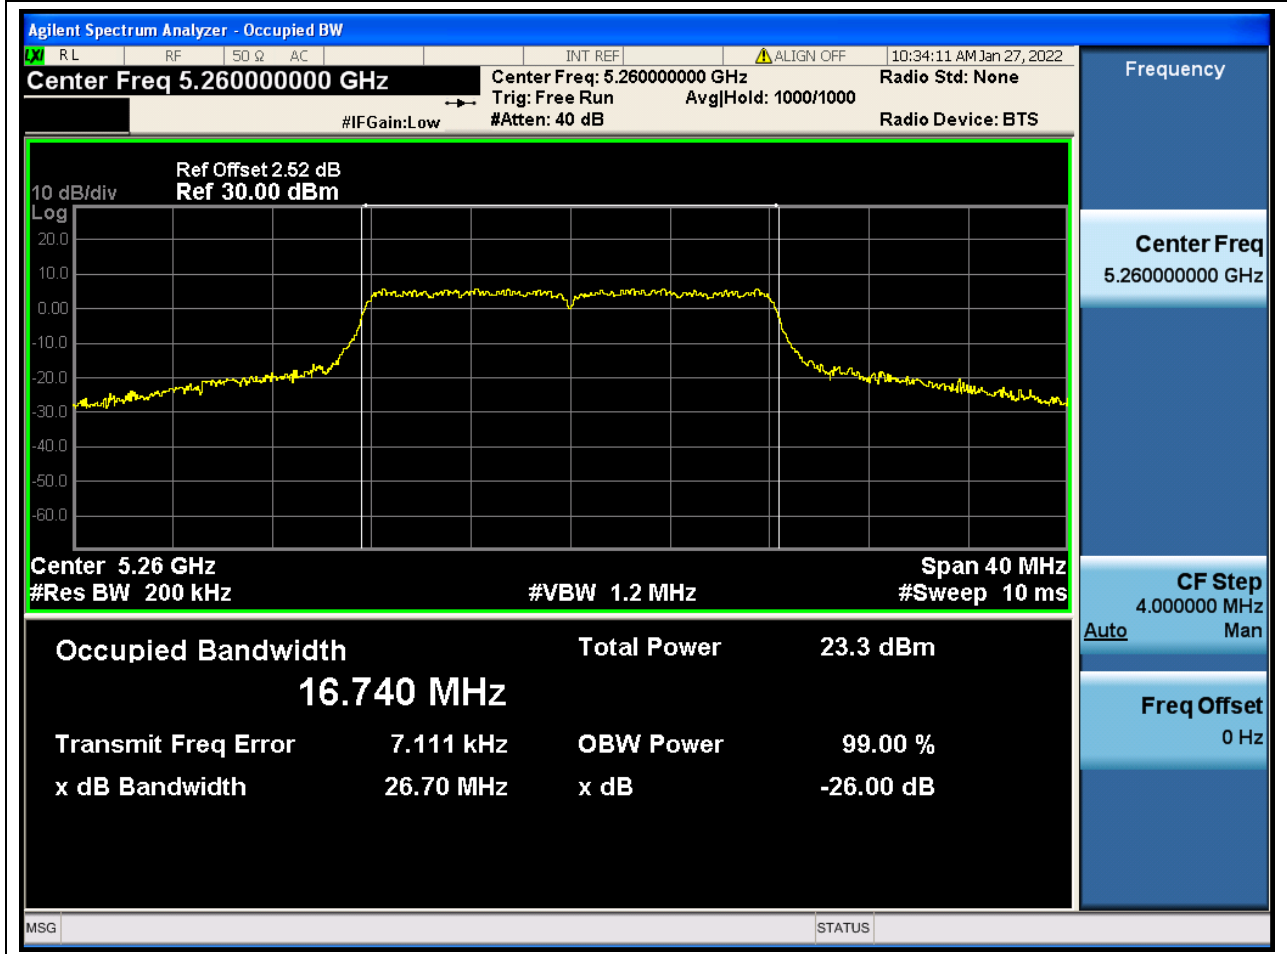

15. 802.11a_20M_U-NII-2A_L

15.1. A.2.2-99% Bandwidth(NTNV)

Center Frequency (MHz)	OBW Power (%)	RBW (MHz)	Detector	Limit (MHz)	OBW (MHz)	Verdict
5260	99	0.2	Peak	0	16.740026	Unknown