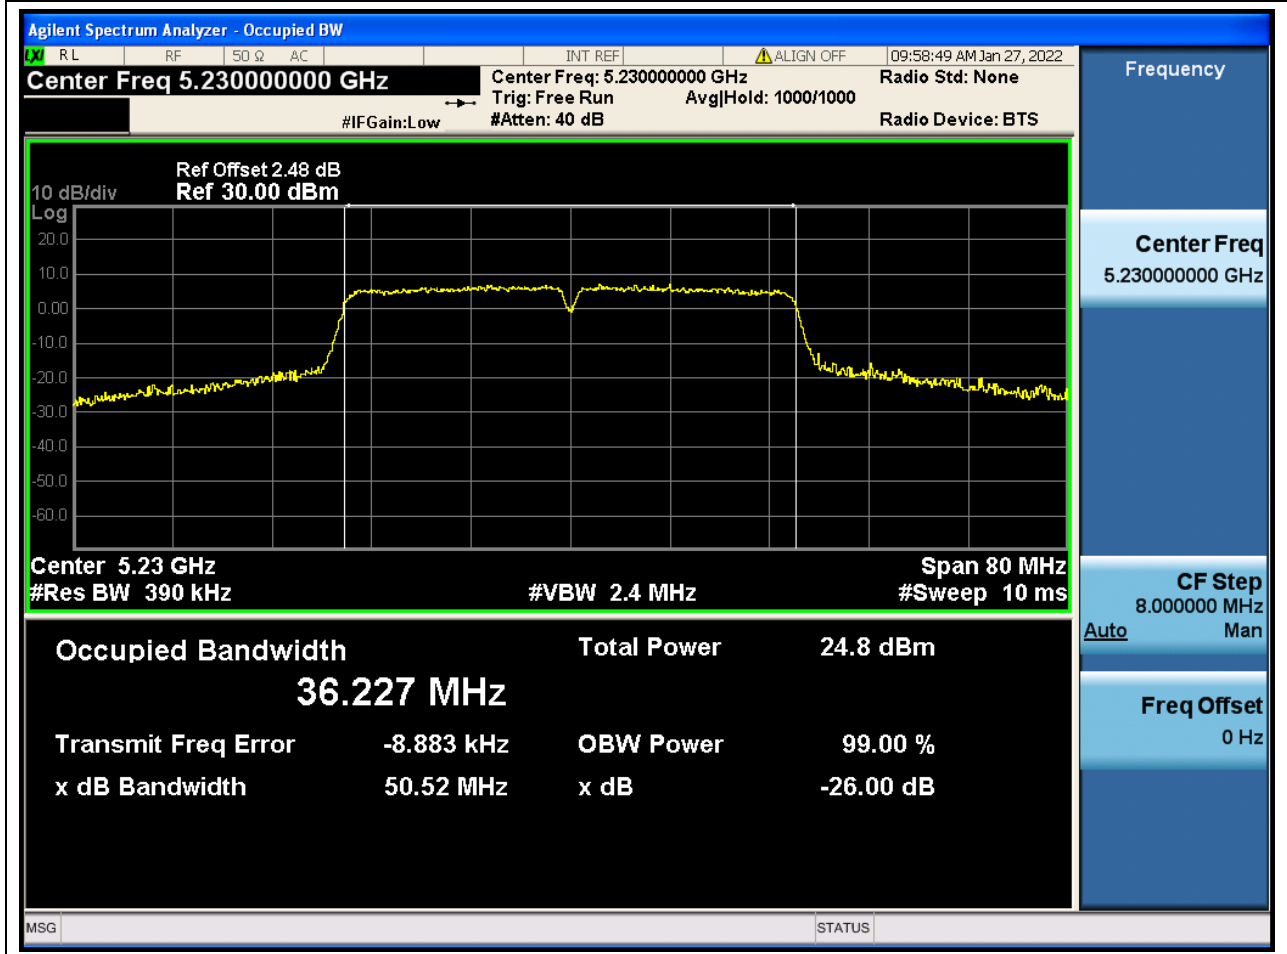

8. 802.11n_40M_U-NII-1_H

8.1. A.2.2-99% Bandwidth(NTNV)

Center Frequency (MHz)	OBW Power (%)	RBW (MHz)	Detector	Limit (MHz)	OBW (MHz)	Verdict
5230	99	0.39	Peak	0	36.227399	Unknown