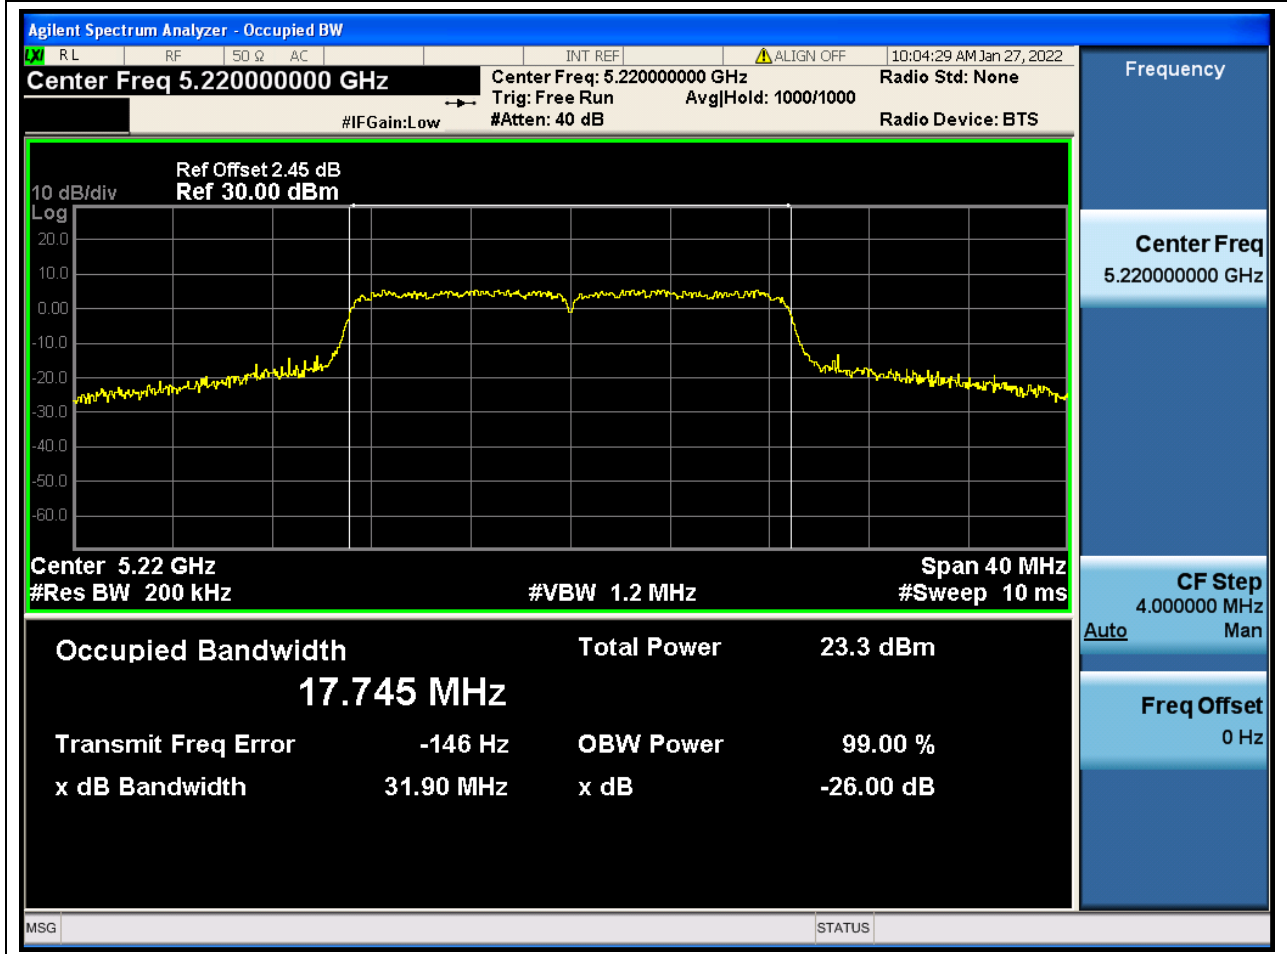

10. 802.11ac_20M_U-NII-1_M

10.1. A.2.2-99% Bandwidth(NTNV)

Center Frequency (MHz)	OBW Power (%)	RBW (MHz)	Detector	Limit (MHz)	OBW (MHz)	Verdict
5220	99	0.2	Peak	0	17.745043	Unknown