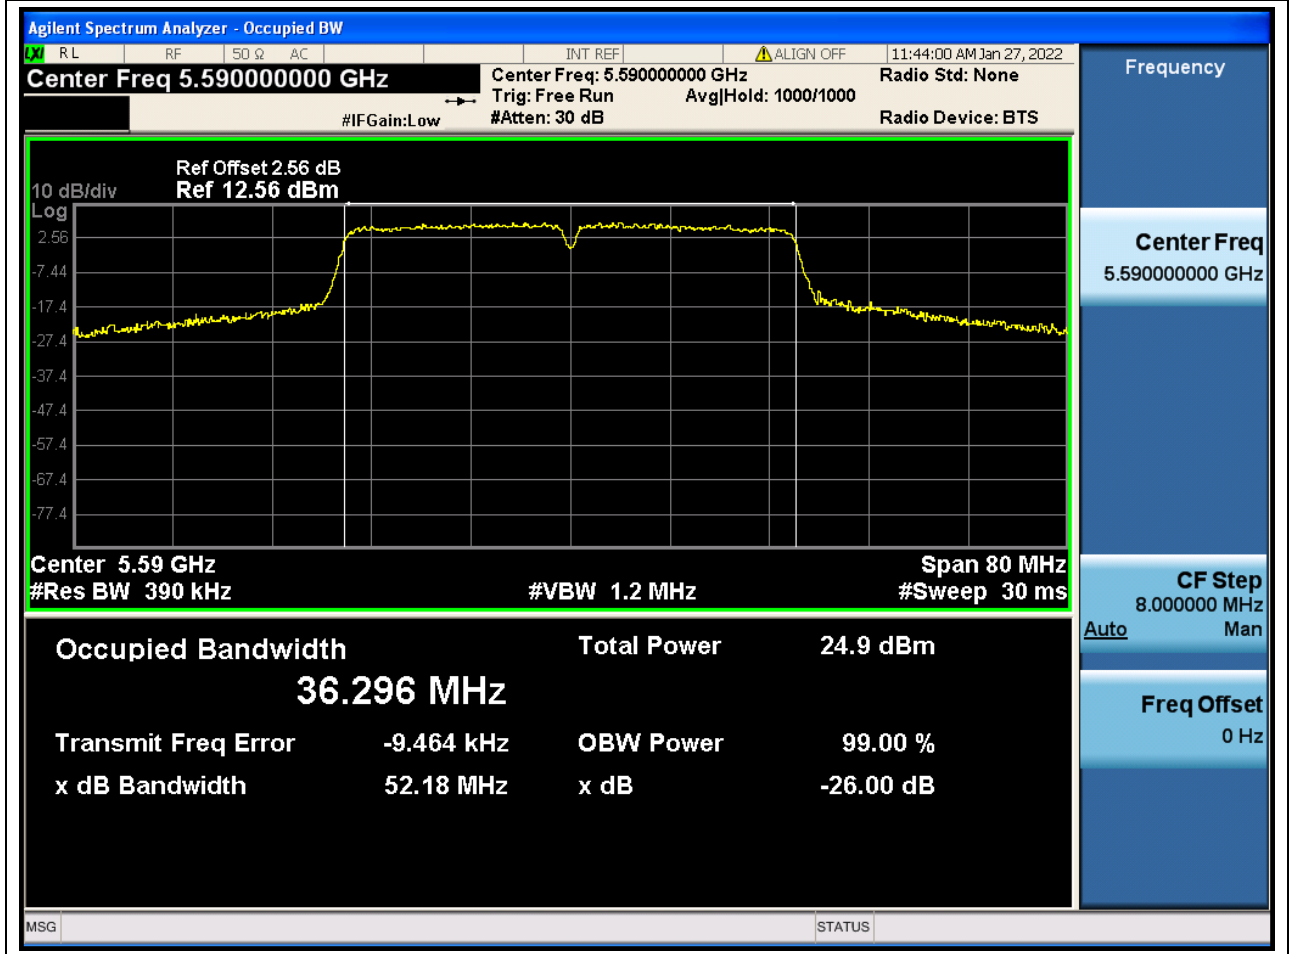

36. 802.11n_40M_U-NII-2C_M

36.1. A.2-26dB Bandwidth(NTNV)

Center Frequency (MHz)	XdB Down	RBW (MHz)	Detector	Limit (MHz)	XdB BandWidth (MHz)	Verdict
5590	26	0.39	Peak	0	52.178884	Unknow