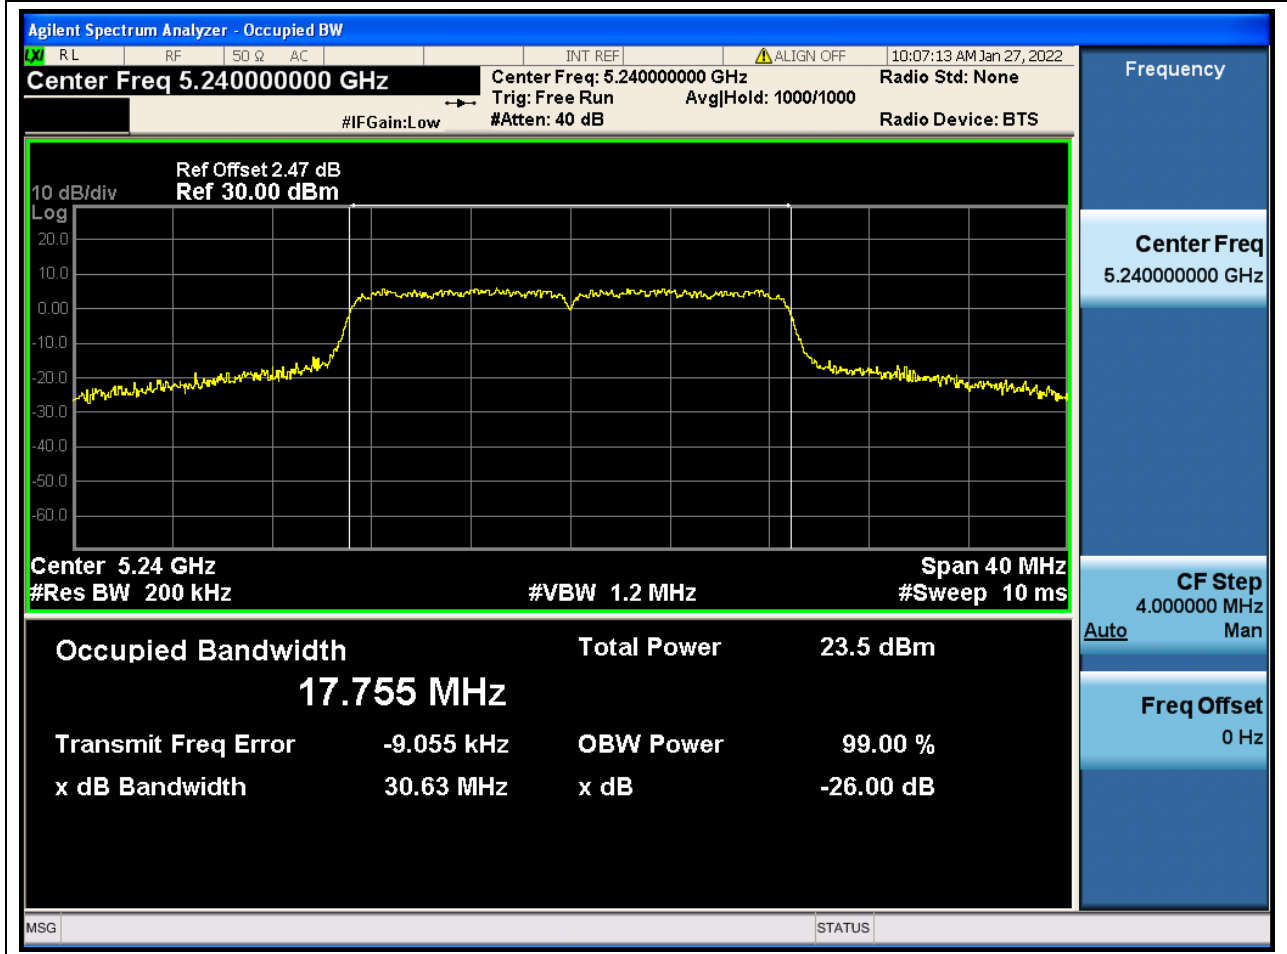

11. 802.11ac_20M_U-NII-1_H

11.1. A.2.2-99% Bandwidth(NTNV)

Center Frequency (MHz)	OBW Power (%)	RBW (MHz)	Detector	Limit (MHz)	OBW (MHz)	Verdict
5240	99	0.2	Peak	0	17.754687	Unknown