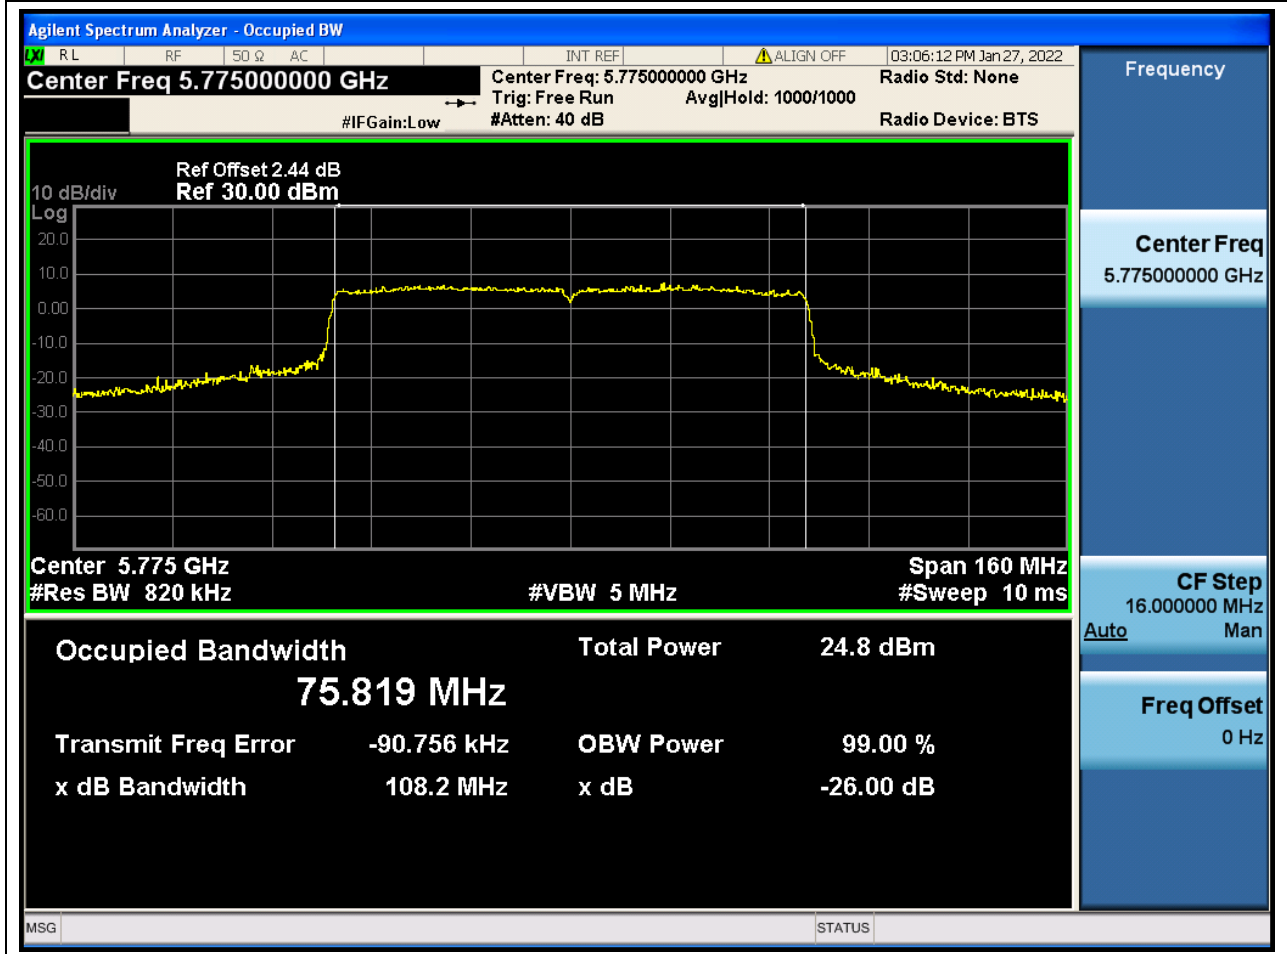

59. 802.11ac_80M_U-NII-3_M

59.1. A.2.2-99% Bandwidth(NTNV)

Center Frequency (MHz)	OBW Power (%)	RBW (MHz)	Detector	Limit (MHz)	OBW (MHz)	Verdict
5775	99	0.82	Peak	0	75.818576	Unknown