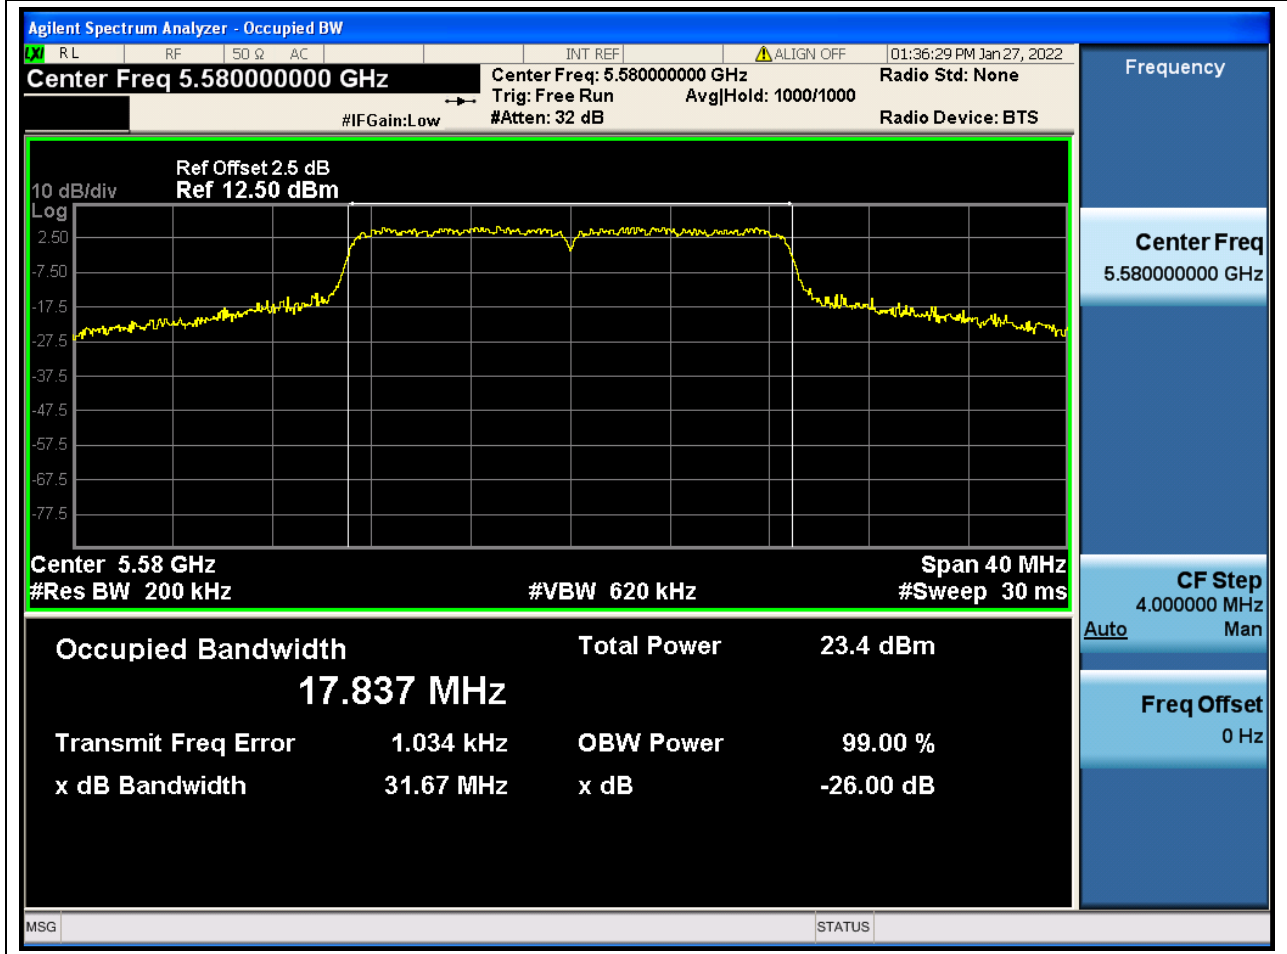

39. 802.11ac_20M_U-NII-2C_M

39.1. A.2-26dB Bandwidth(NTNV)

Center Frequency (MHz)	XdB Down	RBW (MHz)	Detector	Limit (MHz)	XdB BandWidth (MHz)	Verdict
5580	26	0.2	Peak	0	31.671353	Unknow