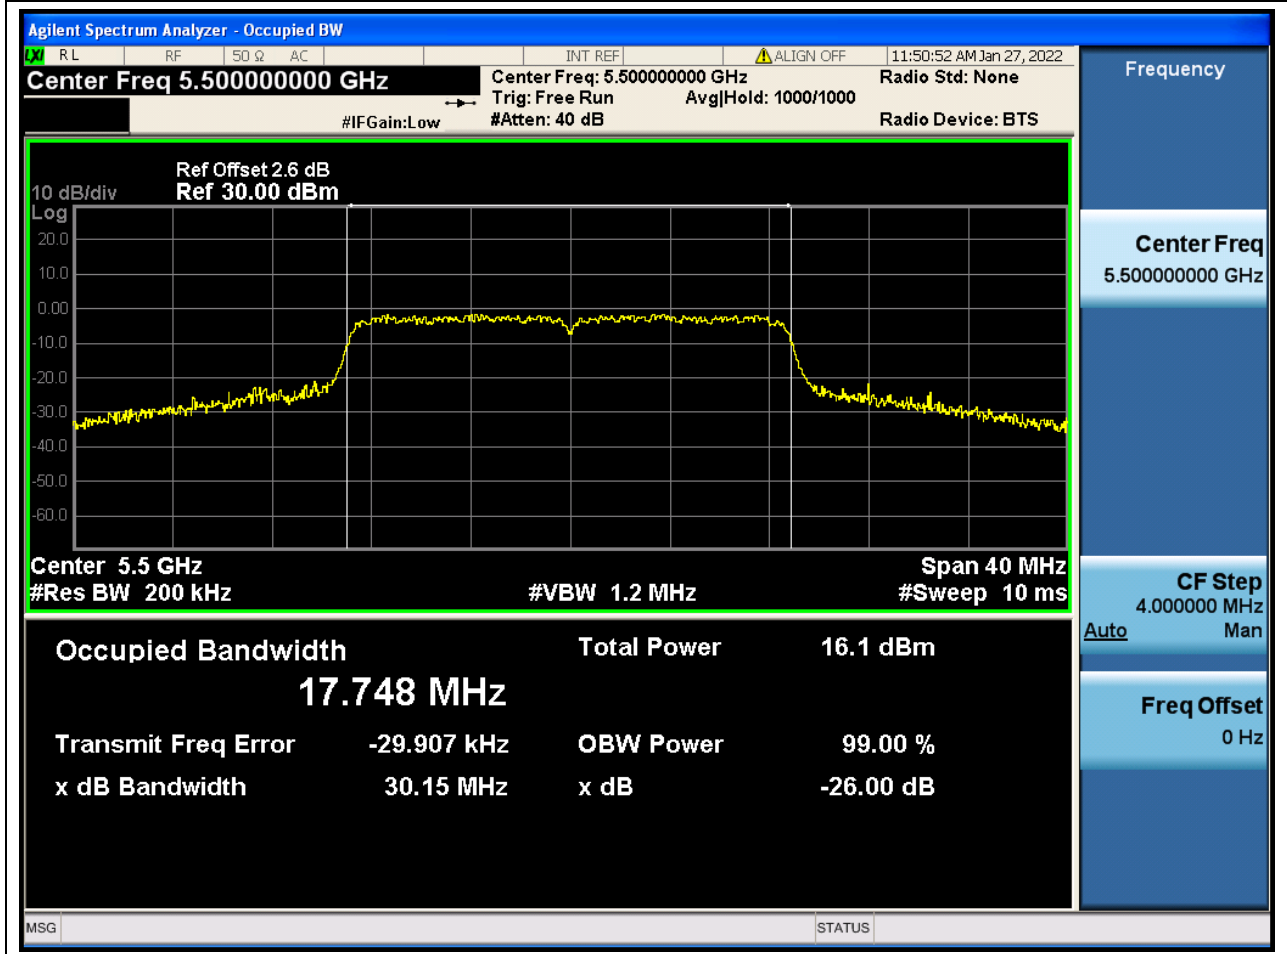

38. 802.11ac_20M_U-NII-2C_L

38.1. A.2.2-99% Bandwidth(NTNV)

Center Frequency (MHz)	OBW Power (%)	RBW (MHz)	Detector	Limit (MHz)	OBW (MHz)	Verdict
5500	99	0.2	Peak	0	17.748306	Unknown