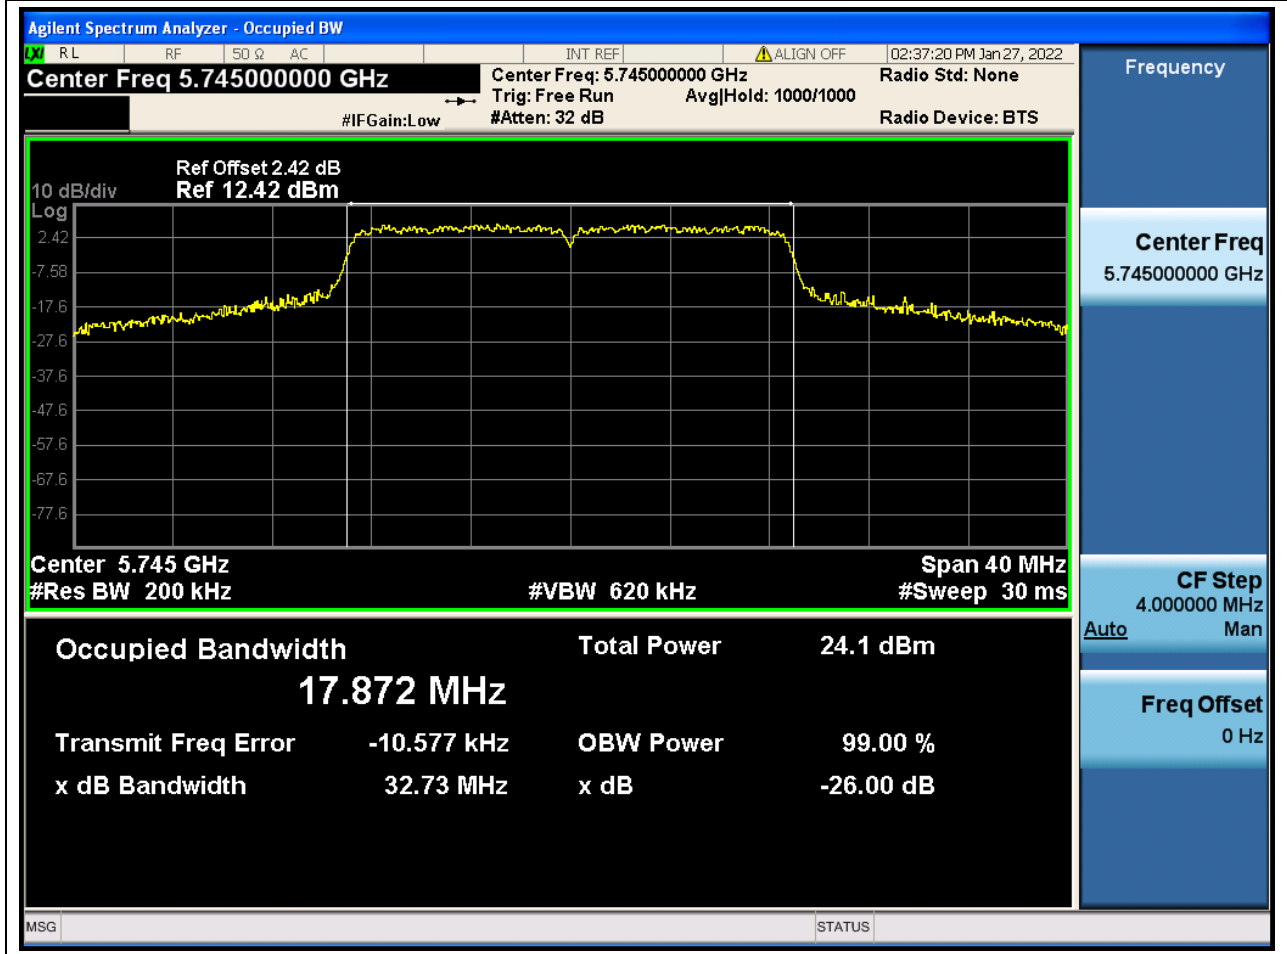

54. 802.11ac_20M_U-NII-3_L

54.1. A.2-26dB Bandwidth(NTNV)

Center Frequency (MHz)	XdB Down	RBW (MHz)	Detector	Limit (MHz)	XdB BandWidth (MHz)	Verdict
5745	26	0.2	Peak	0	32.732527	Unknow