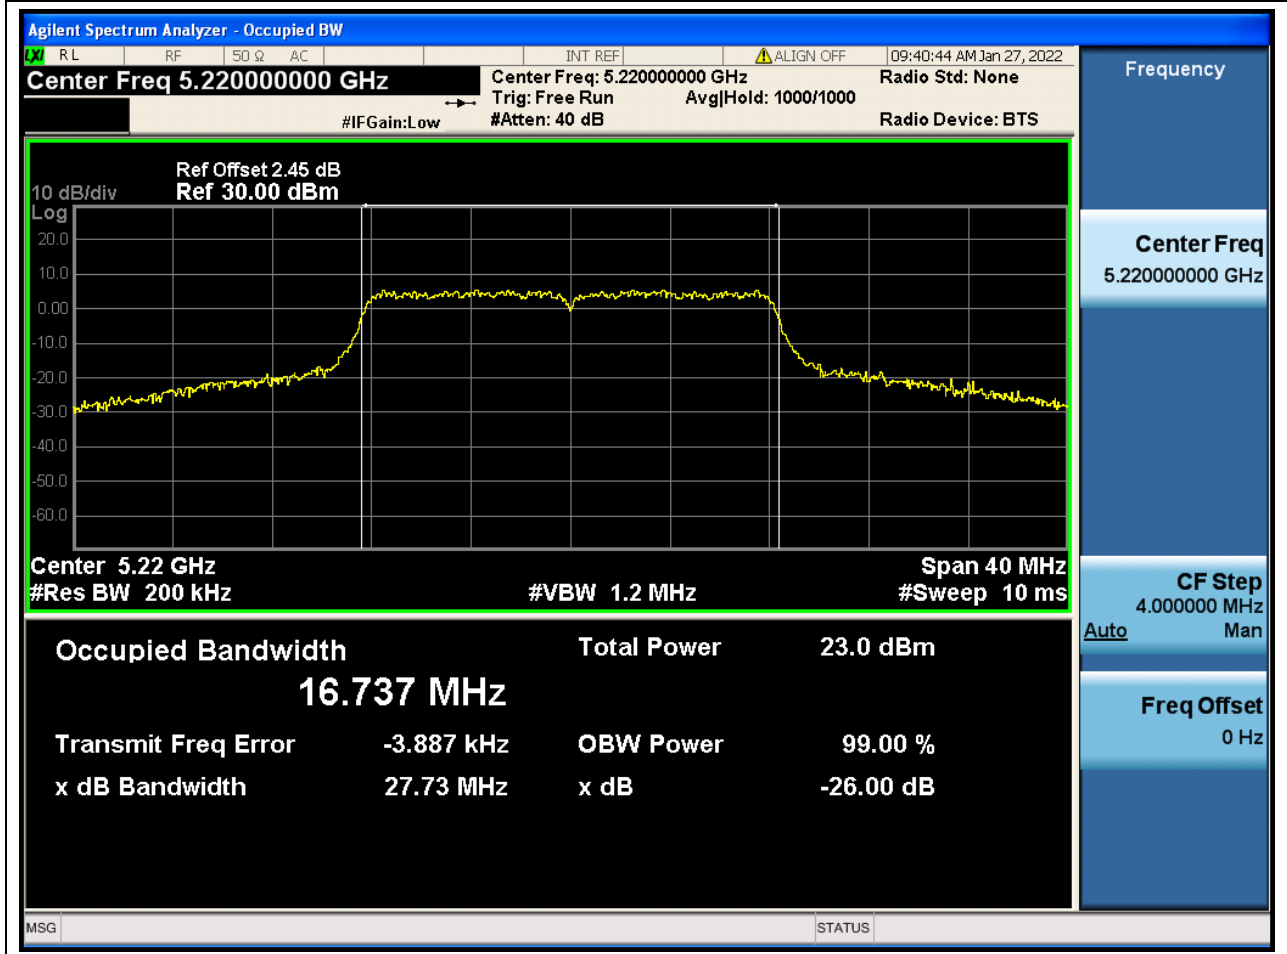

2. 802.11a_20M_U-NII-1_M

2.1. A.2.2-99% Bandwidth(NTNV)

Center Frequency (MHz)	OBW Power (%)	RBW (MHz)	Detector	Limit (MHz)	OBW (MHz)	Verdict
5220	99	0.2	Peak	0	16.736754	Unknown