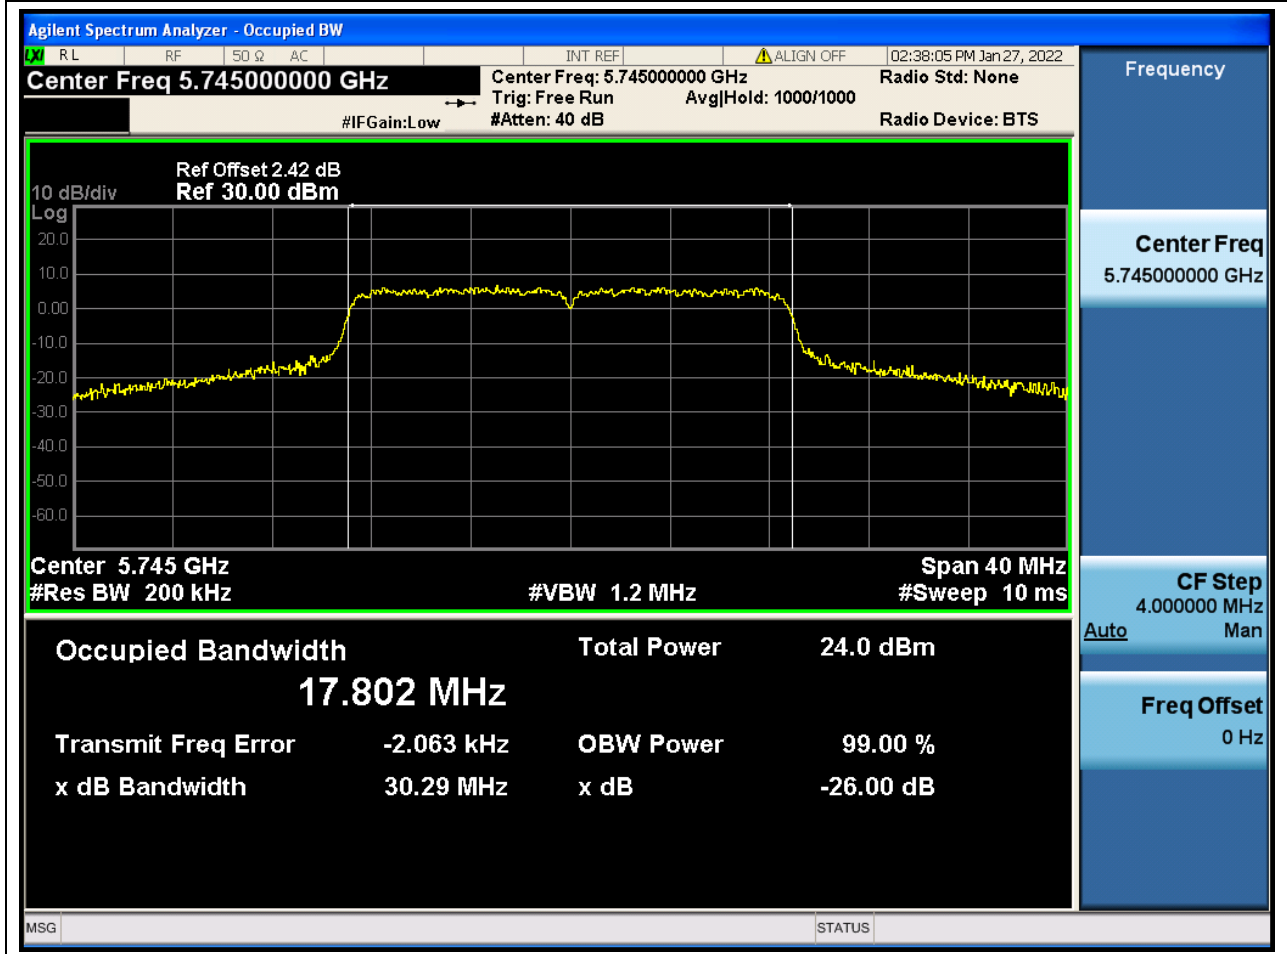

54. 802.11ac_20M_U-NII-3_L

54.1. A.2.2-99% Bandwidth(NTNV)

Center Frequency (MHz)	OBW Power (%)	RBW (MHz)	Detector	Limit (MHz)	OBW (MHz)	Verdict
5745	99	0.2	Peak	0	17.801841	Unknown