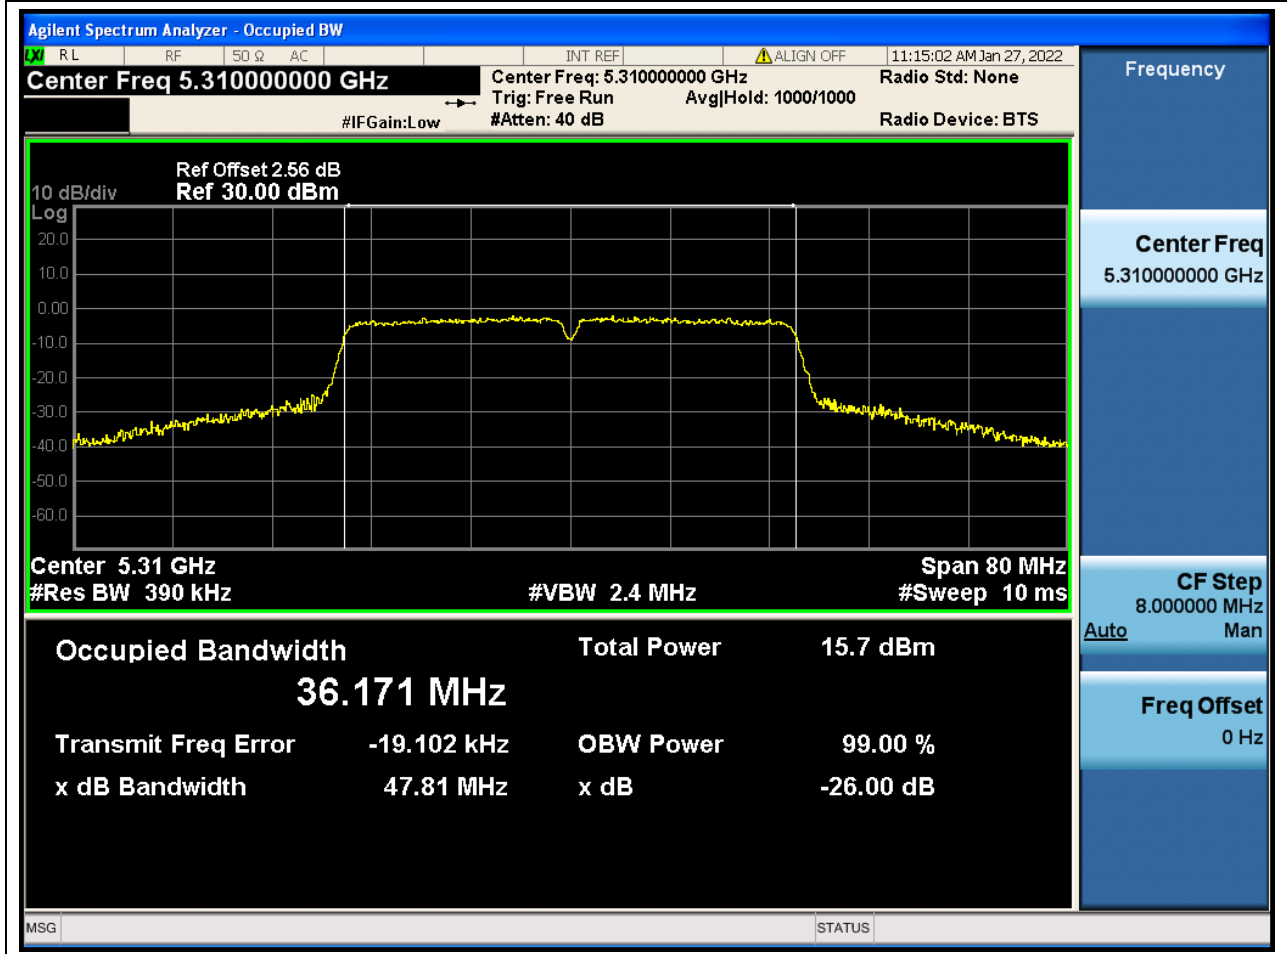

27. 802.11ac_40M_U-NII-2A_H

27.1. A.2.2-99% Bandwidth(NTNV)

Center Frequency (MHz)	OBW Power (%)	RBW (MHz)	Detector	Limit (MHz)	OBW (MHz)	Verdict
5310	99	0.39	Peak	0	36.170823	Unknow