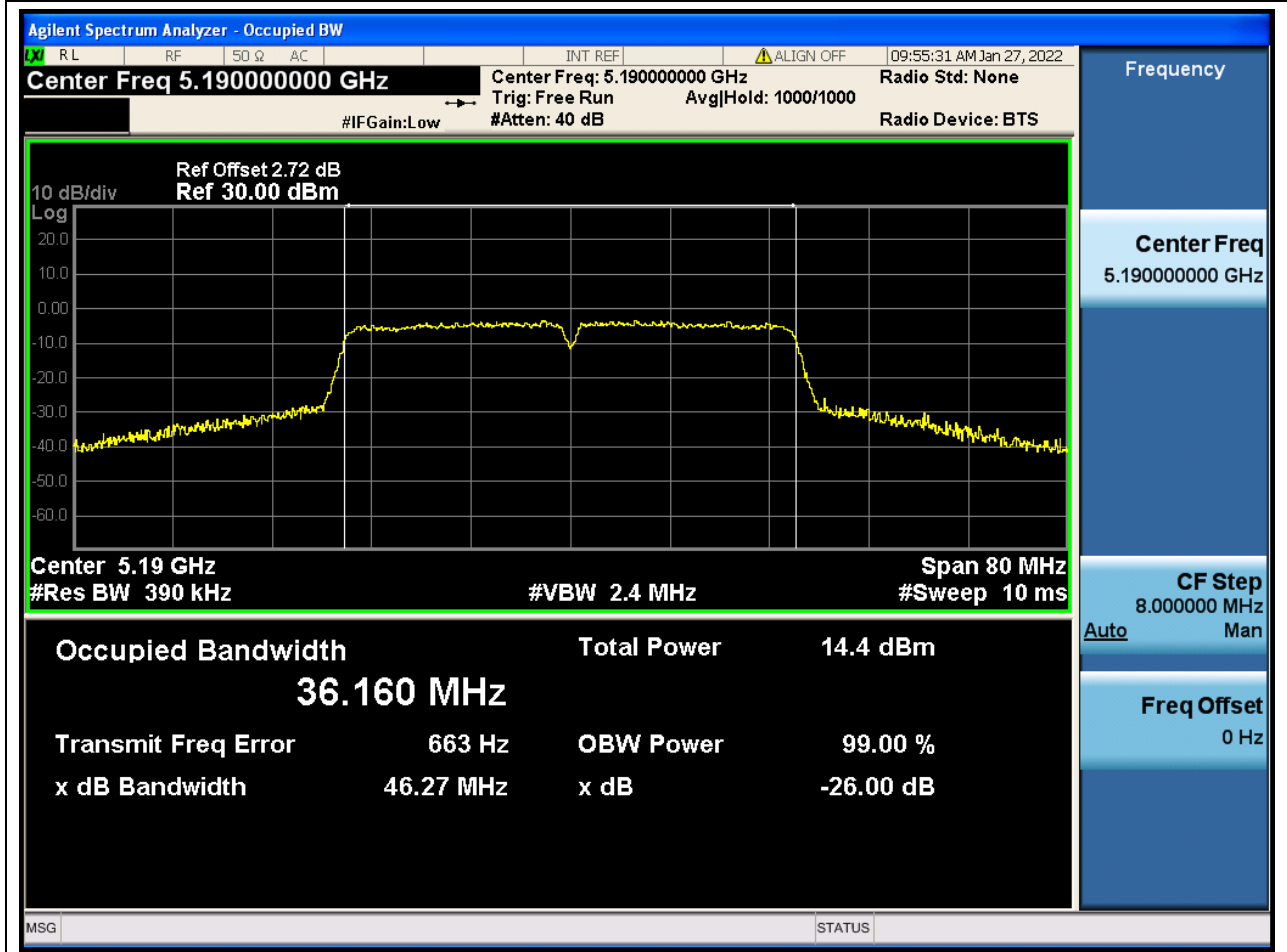

7. 802.11n_40M_U-NII-1_L

7.1. A.2.2-99% Bandwidth(NTNV)

Center Frequency (MHz)	OBW Power (%)	RBW (MHz)	Detector	Limit (MHz)	OBW (MHz)	Verdict
5190	99	0.39	Peak	0	36.160052	Unknow