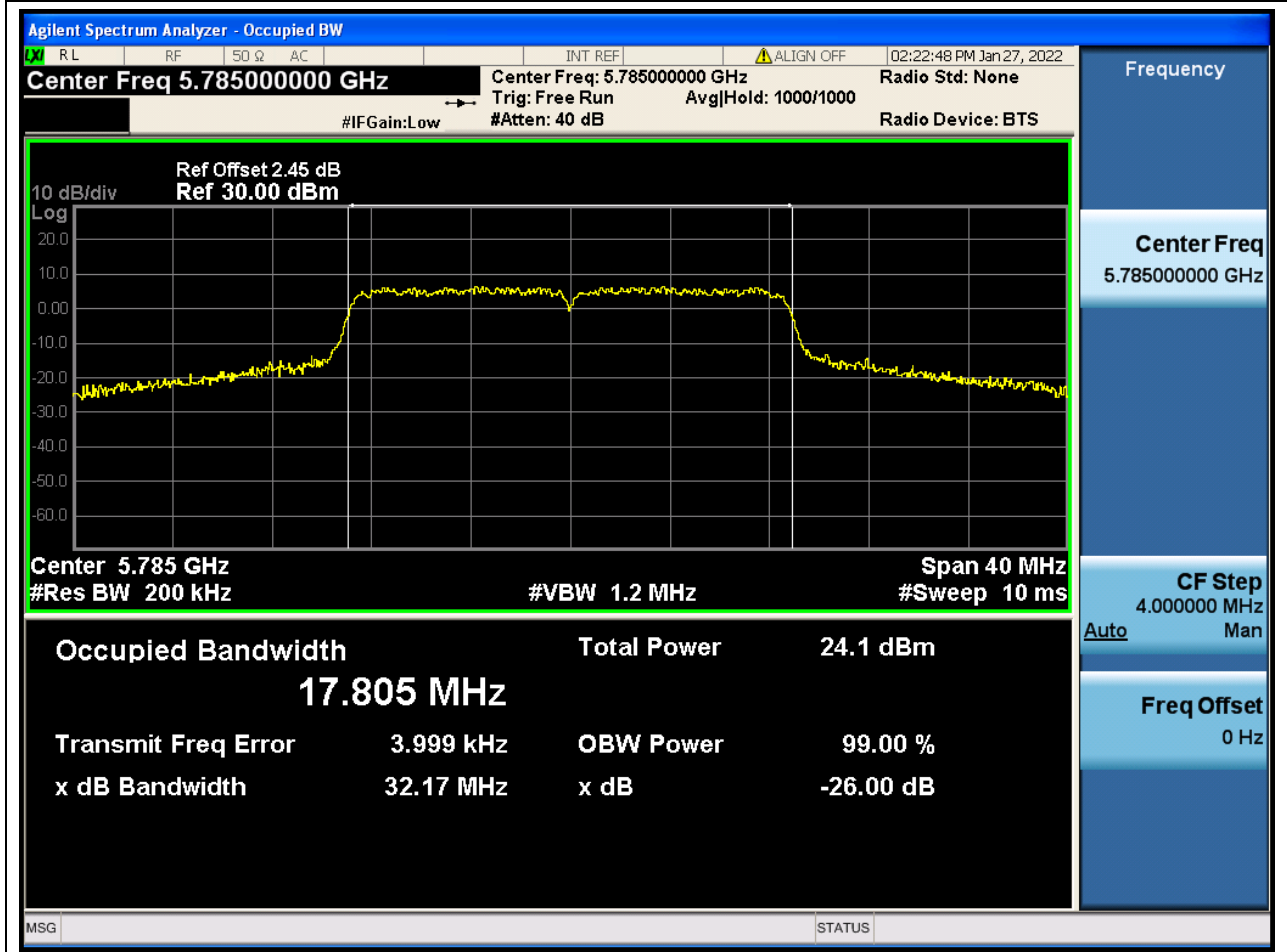

50. 802.11n_20M_U-NII-3_M

50.1. A.2.2-99% Bandwidth(NTNV)

Center Frequency (MHz)	OBW Power (%)	RBW (MHz)	Detector	Limit (MHz)	OBW (MHz)	Verdict
5785	99	0.2	Peak	0	17.805387	Unknown