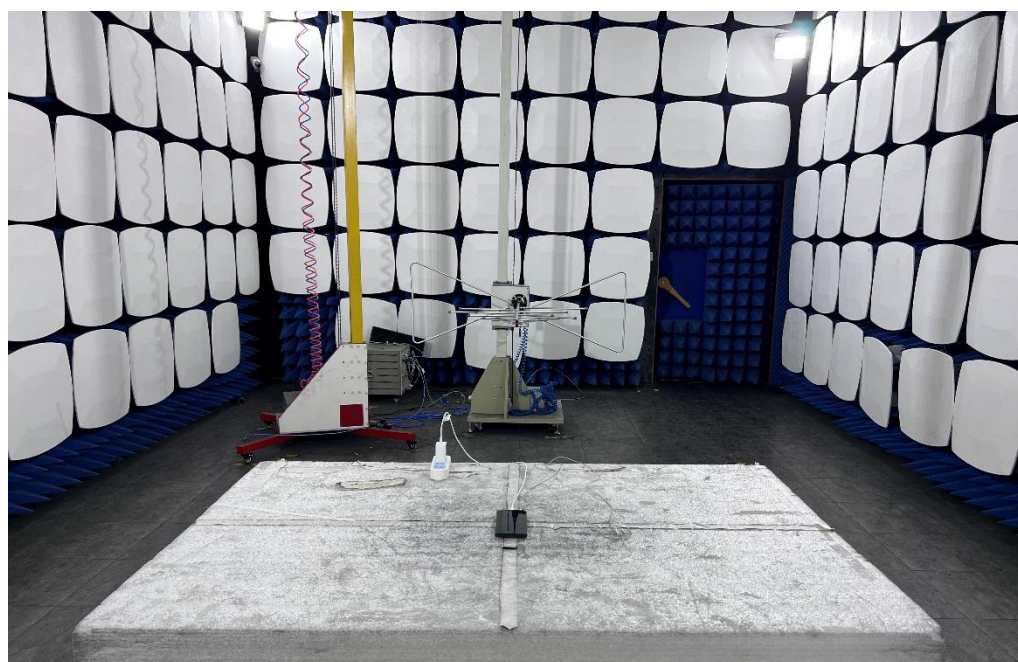

FCC ID:2AUYFRMX3513

Test Setup Photos

1. RF measurement setup

(GSM&WCDMA<E)

2. Radiated Spurious Emission(30MHz-1GHz)

3. Radiated Spurious Emission(above 1GHz)