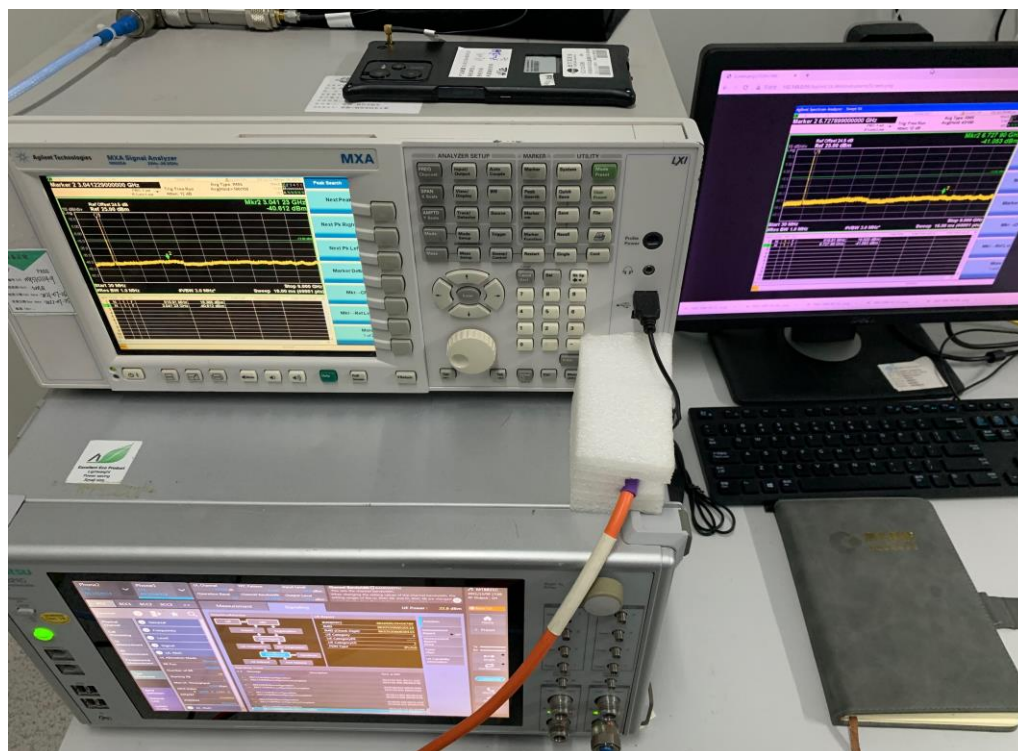

FCC ID:2AUYFRMX3513

Test Setup Photos

1. RF measurement setup

(GSM&WCDMA<E)

2. Radiated Spurious Emission(30MHz-1GHz)

3. Radiated Spurious Emission(above 1GHz)