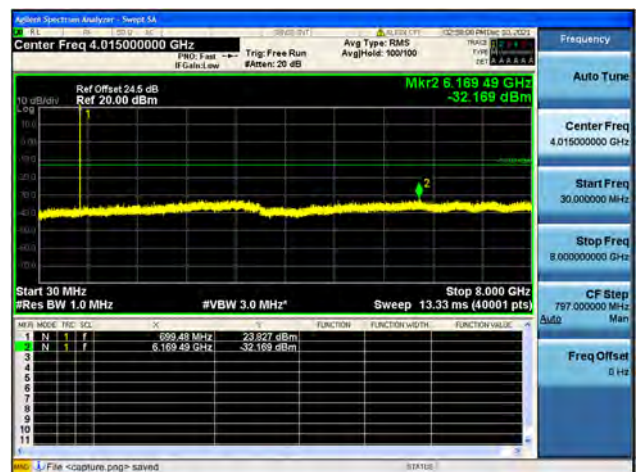

Band12 / 1.4MHz / High CH / QPSK

Band12 / 1.4MHz / High CH / 16QAM

Band12 / 1.4MHz / High CH / 64QAM

Band12 / 3MHz / Low CH / QPSK

Band12 / 3MHz / Low CH / 16QAM

Band12 / 3MHz / Low CH / 64QAM

Band12 / 3MHz / Mid CH / QPSK