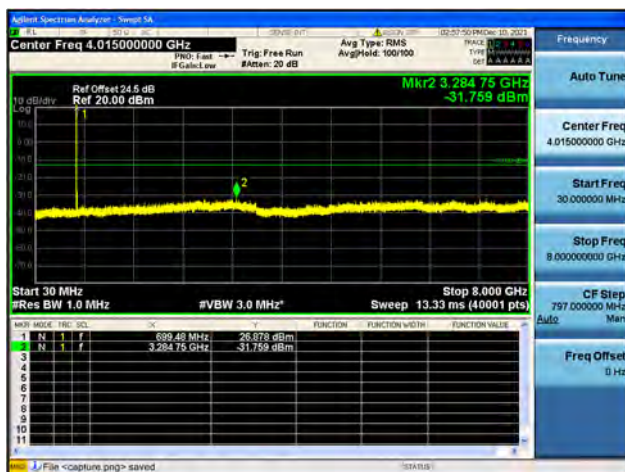

Band12 / 1.4MHz / High CH / QPSK

Band12 / 1.4MHz / High CH / 16QAM

Band12 / 1.4MHz / High CH / 64QAM

Band12 / 3MHz / Low CH / QPSK

Band12 / 3MHz / Low CH / 16QAM

Band12 / 3MHz / Low CH / 64QAM

Band12 / 3MHz / Mid CH / QPSK