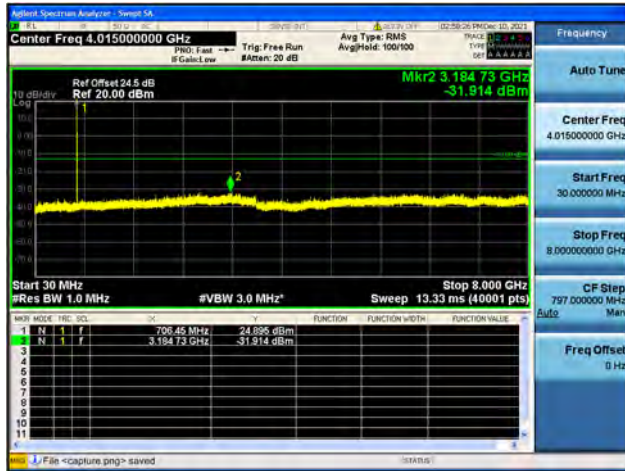

Band12 / 1.4MHz / High CH / QPSK

Band12 / 1.4MHz / High CH / 16QAM

Band12 / 1.4MHz / High CH / 64QAM

Band12 / 3MHz / Low CH / QPSK

Band12 / 3MHz / Low CH / 16QAM

Band12 / 3MHz / Low CH / 64QAM

Band12 / 3MHz / Mid CH / QPSK