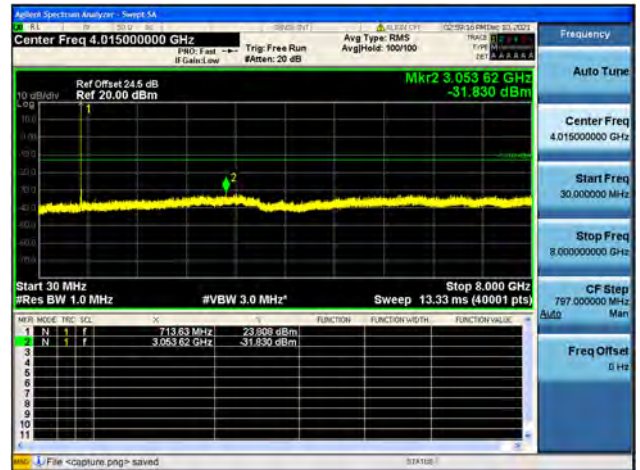

Band12 / 3MHz / High CH / 64QAM