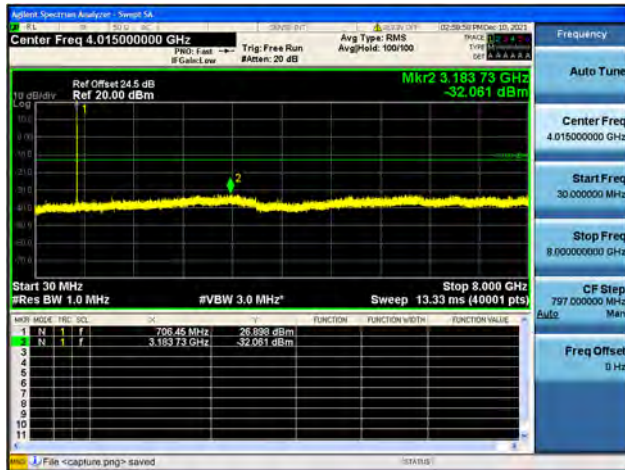

Band12 / 3MHz / High CH / 16QAM