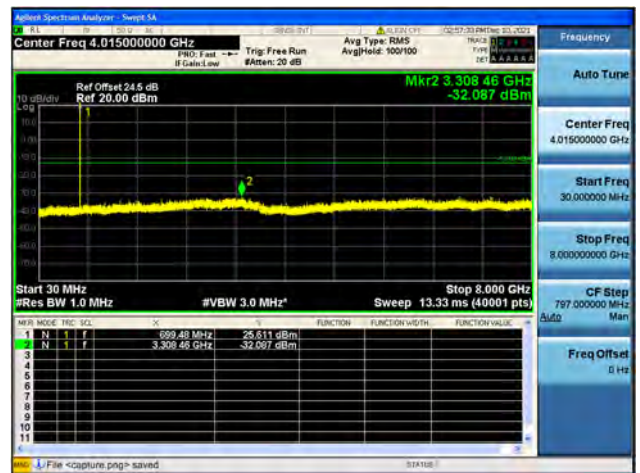

Band12 / 1.4MHz / High CH / QPSK

Band12 / 1.4MHz / High CH / 16QAM

Band12 / 1.4MHz / High CH / 64QAM

Band12 / 3MHz / Low CH / QPSK

Band12 / 3MHz / Low CH / 16QAM

Band12 / 3MHz / Low CH / 64QAM

Band12 / 3MHz / Mid CH / QPSK