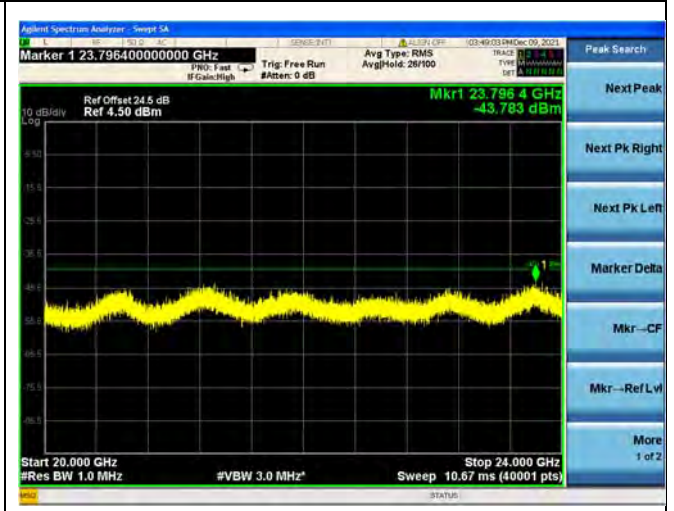

Band 40 / Block A / 5MHz / Mid CH / 16QAM