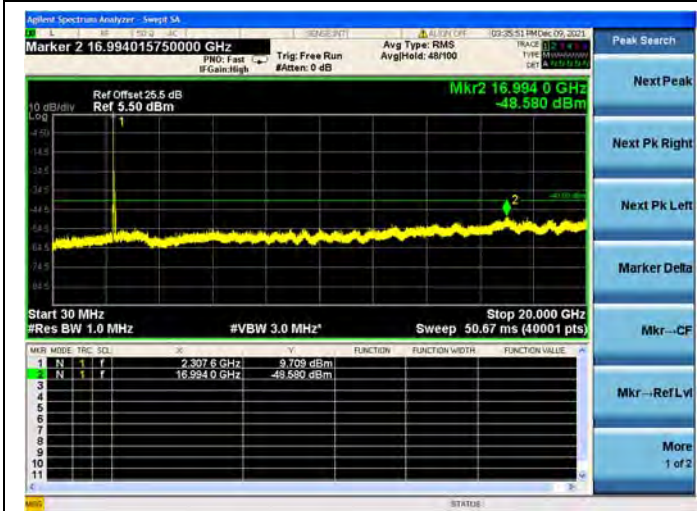

Band 40 / Block A / 5MHz / Mid CH / 16QAM