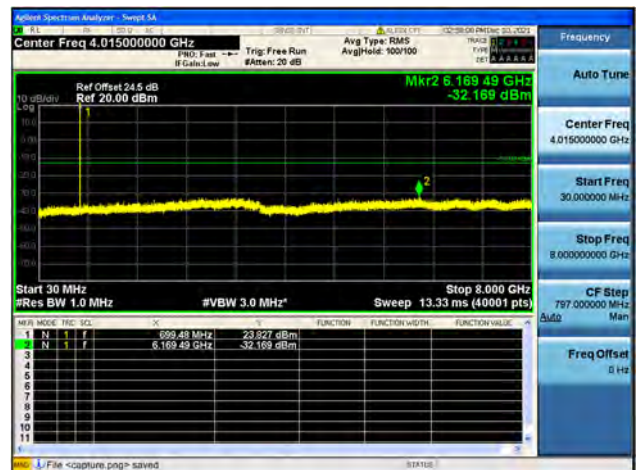

Band12 / 1.4MHz / High CH / 16QAM

Band12 / 1.4MHz / High CH / 64QAM

Band12 / 3MHz / Low CH / QPSK

Band12 / 3MHz / Low CH / 16QAM

Band12 / 3MHz / Low CH / 64QAM

Band12 / 3MHz / Mid CH / QPSK

Band12 / 3MHz / Mid CH / 16QAM