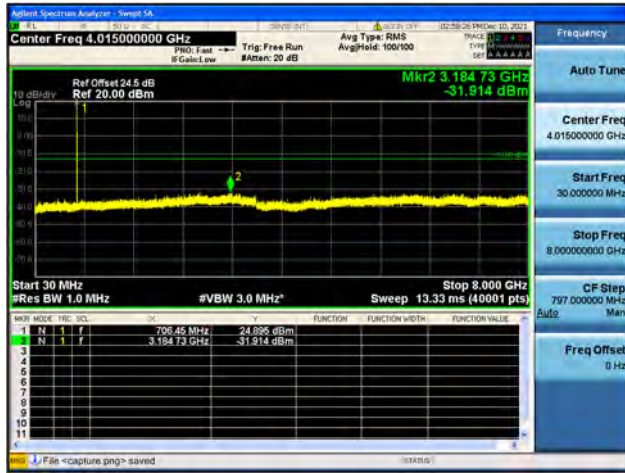

Band12 / 1.4MHz / High CH / 16QAM

Band12 / 1.4MHz / High CH / 64QAM

Band12 / 3MHz / Low CH / QPSK

Band12 / 3MHz / Low CH / 16QAM

Band12 / 3MHz / Low CH / 64QAM

Band12 / 3MHz / Mid CH / QPSK

Band12 / 3MHz / Mid CH / 16QAM