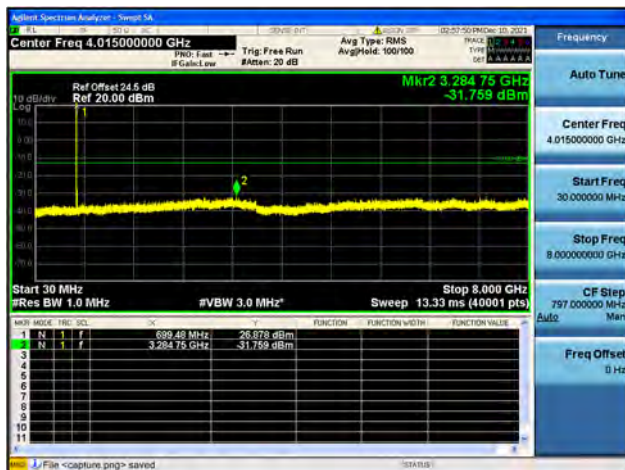

Band12 / 1.4MHz / High CH / 16QAM

Band12 / 1.4MHz / High CH / 64QAM

Band12 / 3MHz / Low CH / QPSK

Band12 / 3MHz / Low CH / 16QAM

Band12 / 3MHz / Low CH / 64QAM

Band12 / 3MHz / Mid CH / QPSK

Band12 / 3MHz / Mid CH / 16QAM