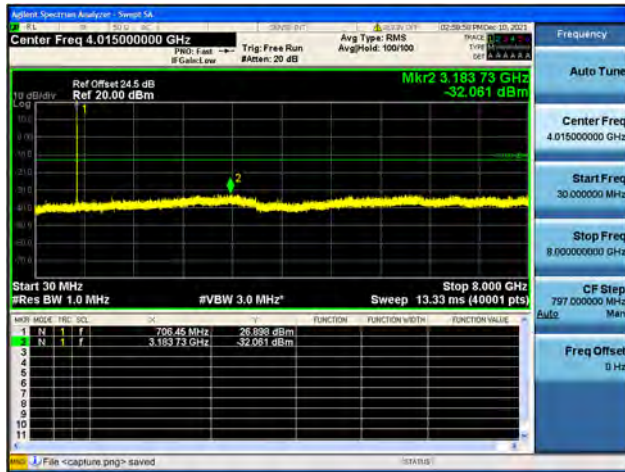

Band12 / 3MHz / High CH / 16QAM