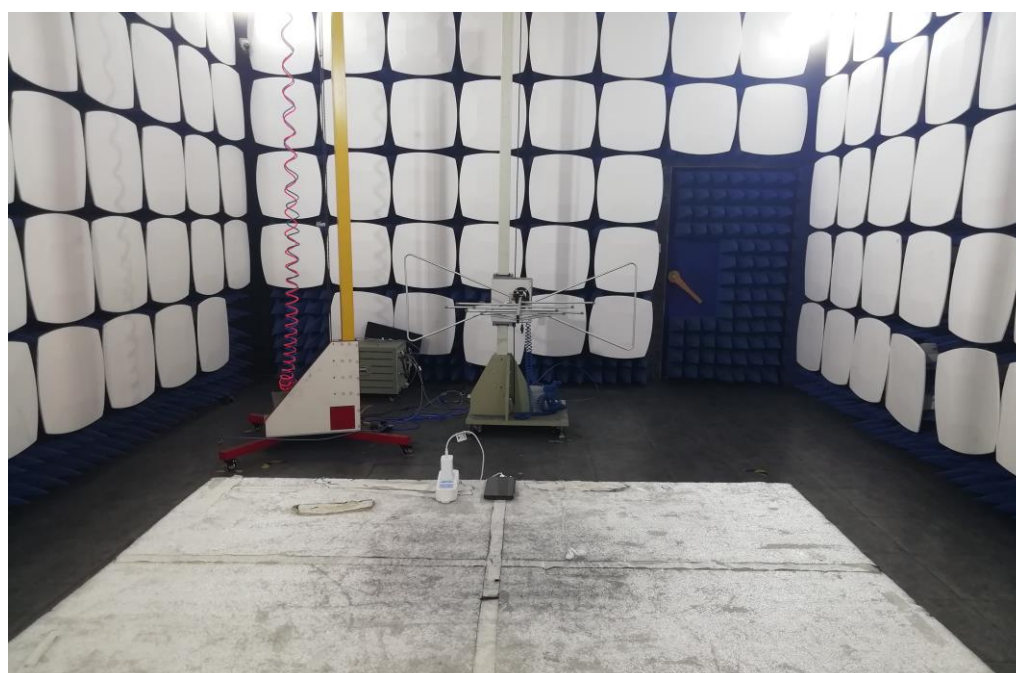

FCC ID: 2AUYFRMX3511

Test Setup Photos

1. RF measurement setup

(GSM&WCDMA<E)

2. Radiated Spurious Emission(30MHz-1GHz)

3. Radiated Spurious Emission(above 1GHz)