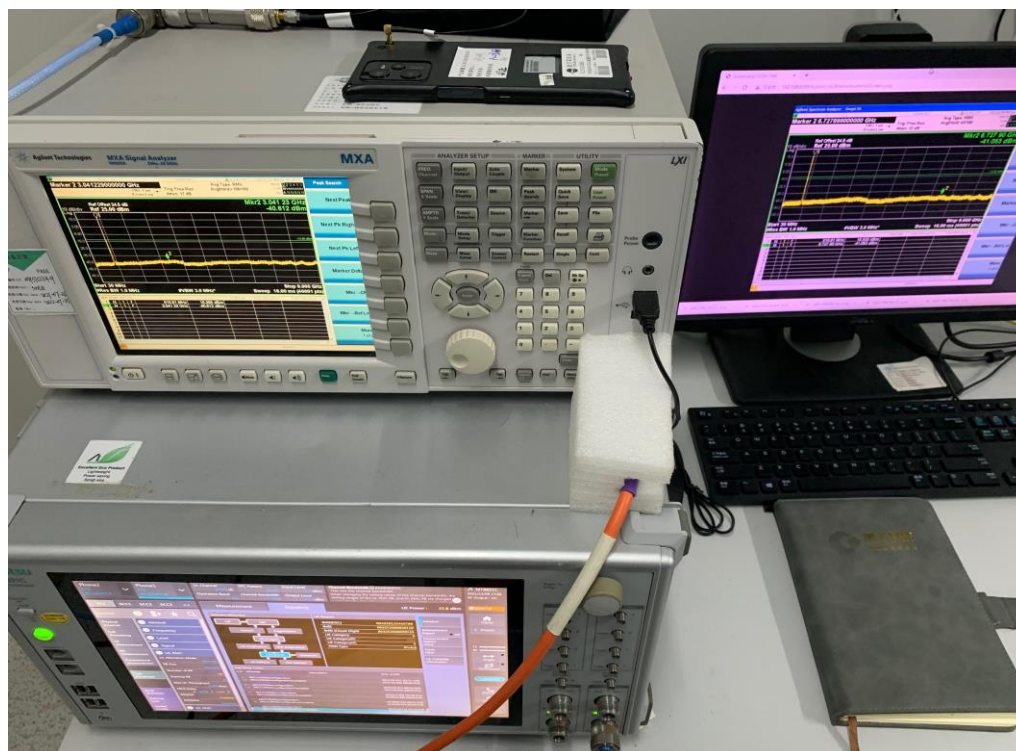

FCC ID: 2AUYFRMX3511

Test Setup Photos

1. RF measurement setup

(GSM&WCDMA<E)

2. Radiated Spurious Emission(30MHz-1GHz)

3. Radiated Spurious Emission(above 1GHz)