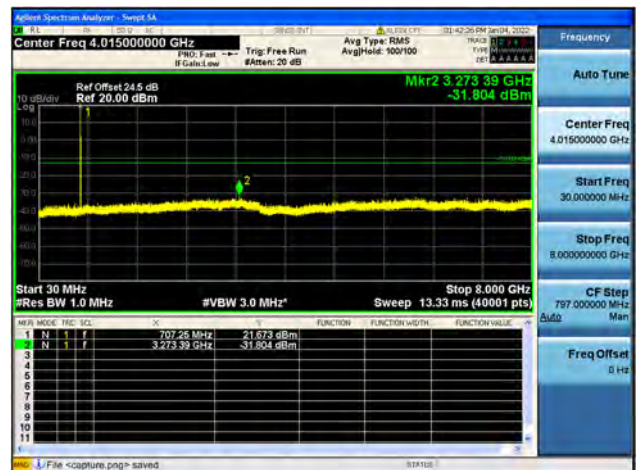

Band12 / 1.4MHz / High CH / 16QAM

Band12 / 1.4MHz / Mid CH / 64QAM