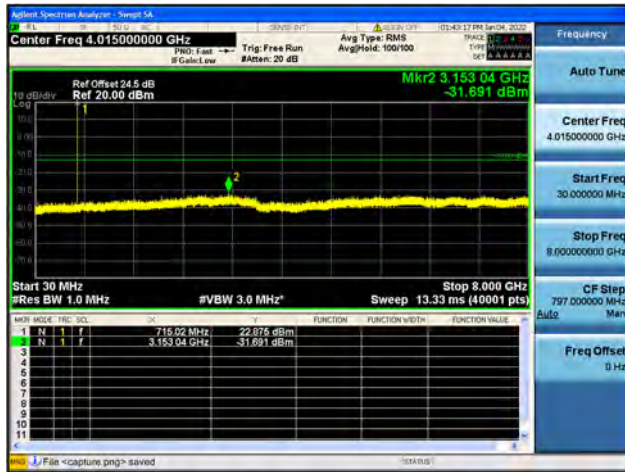

Band12 / 1.4MHz / Mid CH / 16QAM

Band12 / 1.4MHz / Mid CH / 64QAM

Band12 / 1.4MHz / High CH / QPSK

Band12 / 1.4MHz / High CH / 16QAM

Band12 / 1.4MHz / High CH / 64QAM

Band12 / 3MHz / Low CH / QPSK

Band12 / 3MHz / Low CH / 16QAM