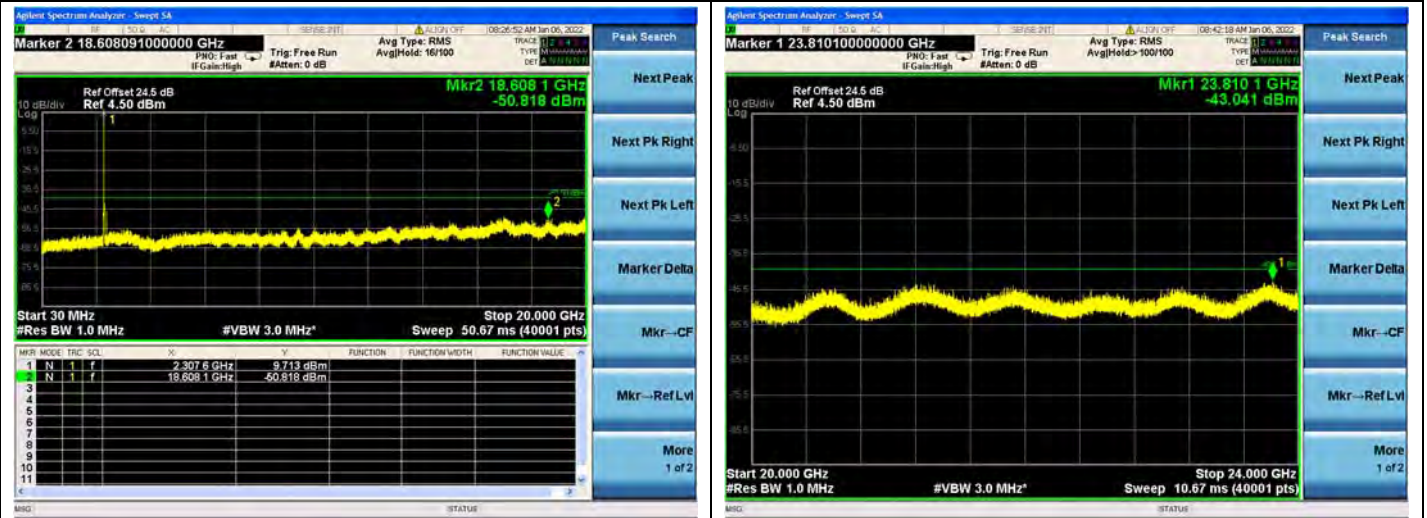

Band 40 / Block A / 5MHz / Low CH / 16QAM