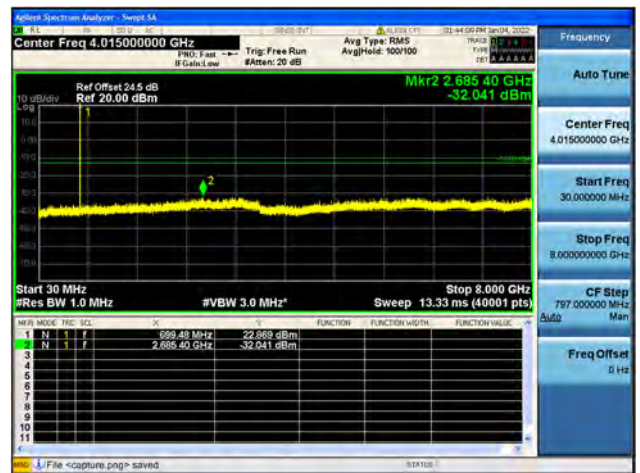

Band12 / 3MHz / Mid CH / 16QAM

Band12 / 3MHz / Low CH / 64QAM