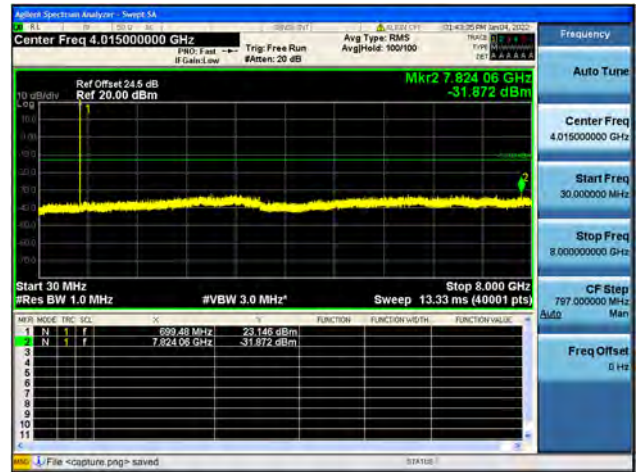

Band12 / 1.4MHz / Mid CH / 16QAM

Band12 / 1.4MHz / Mid CH / 64QAM

Band12 / 1.4MHz / High CH / QPSK

Band12 / 1.4MHz / High CH / 16QAM

Band12 / 1.4MHz / High CH / 64QAM

Band12 / 3MHz / Low CH / QPSK

Band12 / 3MHz / Low CH / 16QAM