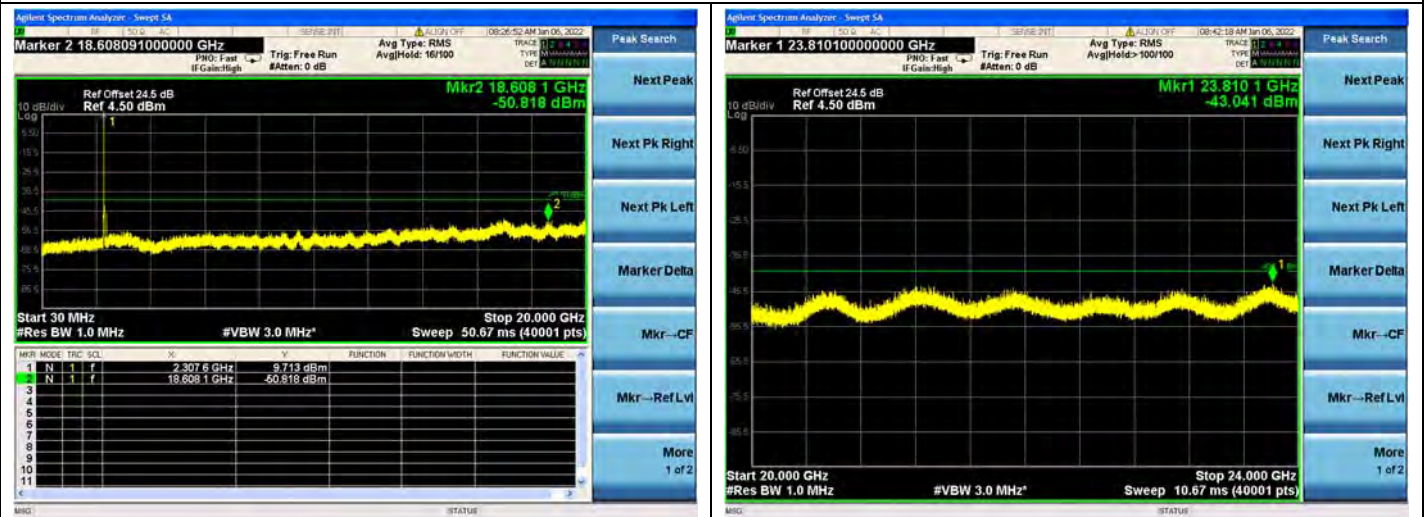

Band 40 / Block A / 5MHz / Low CH / 16QAM