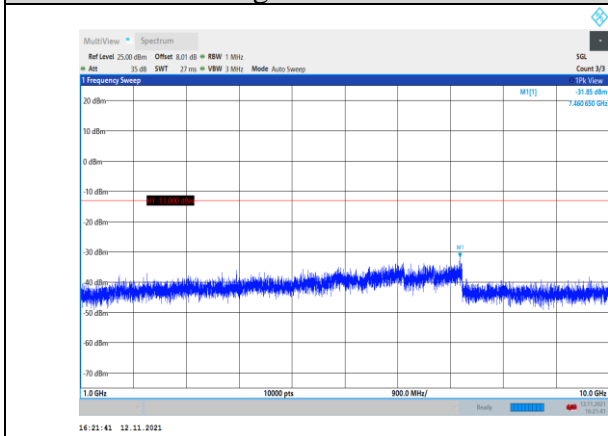

Band12-3MHz-QPSK-23025-1RB#0-
Range1:30~1000MHz

Band12-3MHz-QPSK-23025-1RB#0-
Range2:1000~10000MHz