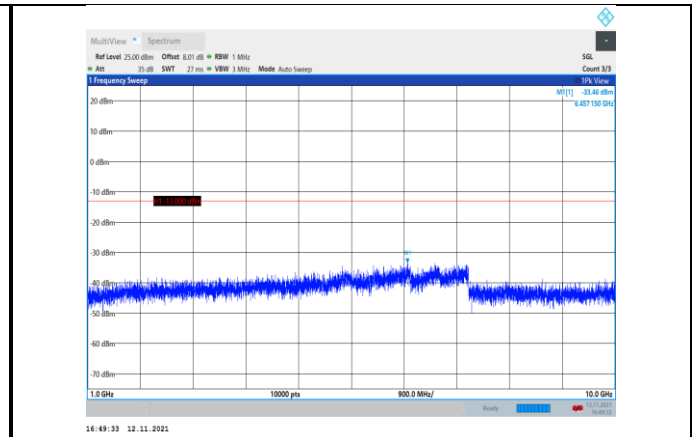

**Band17-5MHz-QPSK-23825-1RB#0-
Range1:30~1000MHz**

**Band17-5MHz-QPSK-23790-1RB#0-
Range1:30~1000MHz**

**Band17-5MHz-QPSK-23825-1RB#0-
Range2:1000~10000MHz**

**Band17-5MHz-16QAM-23755-1RB#0-
Range1:30~1000MHz**