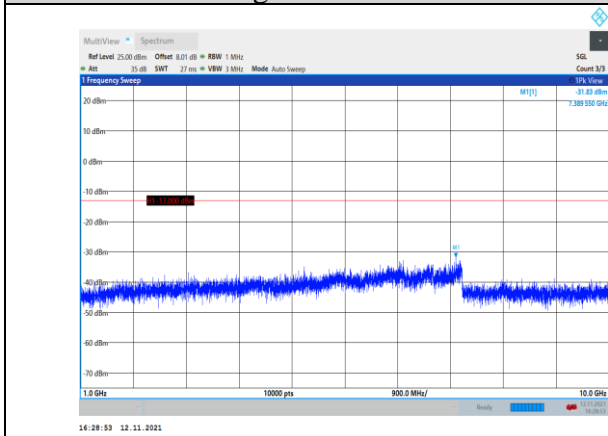

Band12-10MHz-16QAM-23060-1RB#0-
Range1:30~1000MHz

Band12-10MHz-16QAM-23060-1RB#0-
Range2:1000~10000MHz