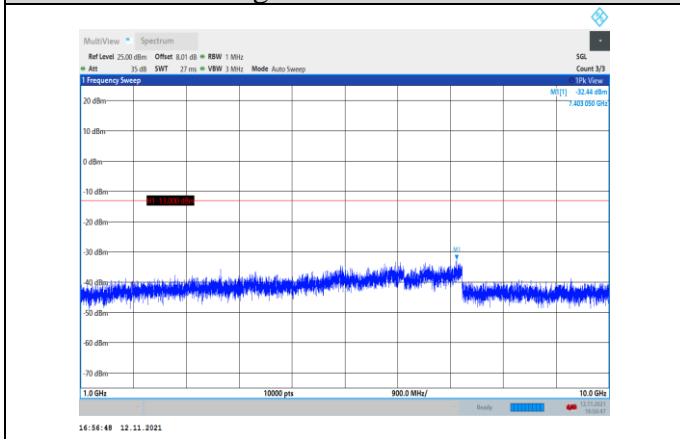

Band17-10MHz-16QAM-23780-1RB#0-
Range1:30~1000MHz

Band17-10MHz-16QAM-23780-1RB#0-
Range2:1000~10000MHz