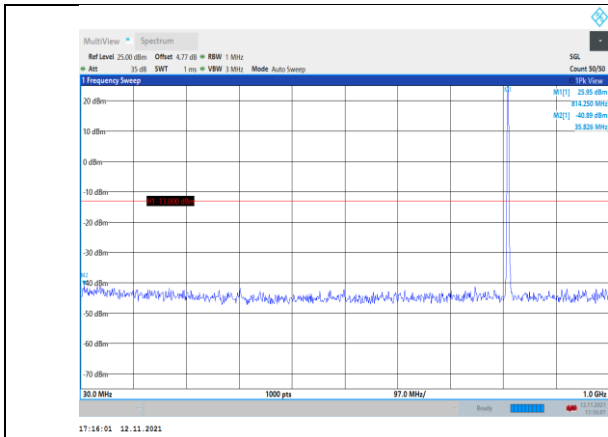

Band17-10MHz-16QAM-23790-1RB#0-
Range1:30~1000MHz

**Band26-1.4MHz-QPSK-26697-1RB#0-
Range1:30~1000MHz**