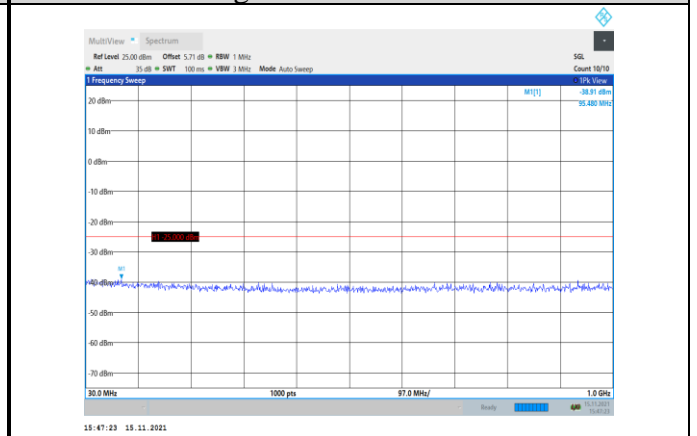

Band38-5MHz-16QAM-38225-1RB#0-
Range3:3000~27000MHz

Band38-10MHz-QPSK-37800-1RB#0-
Range1:30~1000MHz