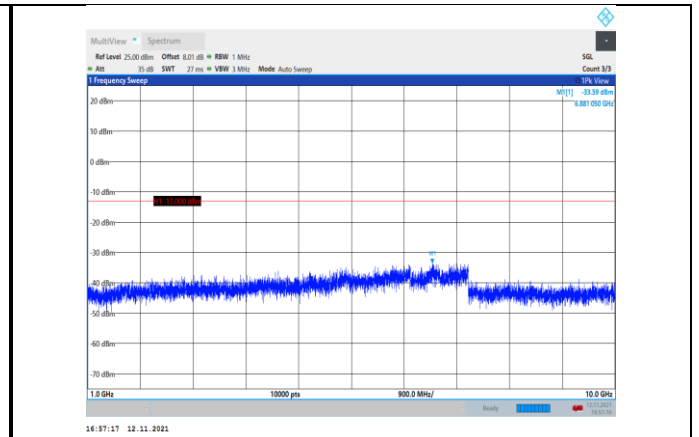

**Band17-5MHz-16QAM-23825-1RB#0-
Range2:1000~10000MHz**

**Band17-10MHz-QPSK-23790-1RB#0-
Range2:1000~10000MHz**