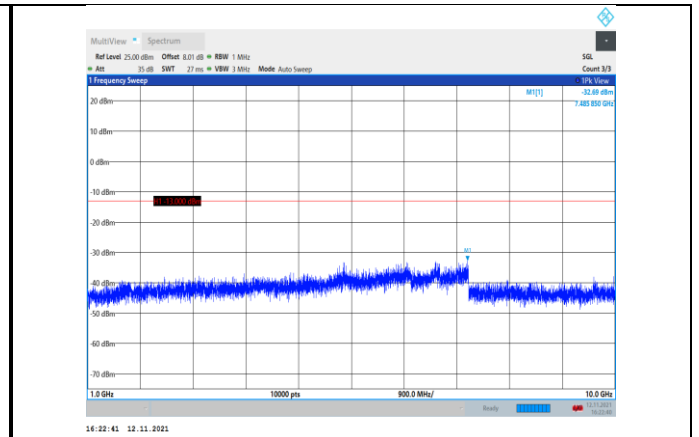

Band12-1.4MHz-16QAM-23173-1RB#0-
Range2:1000~10000MHz

Band12-3MHz-QPSK-23095-1RB#0-
Range2:1000~10000MHz