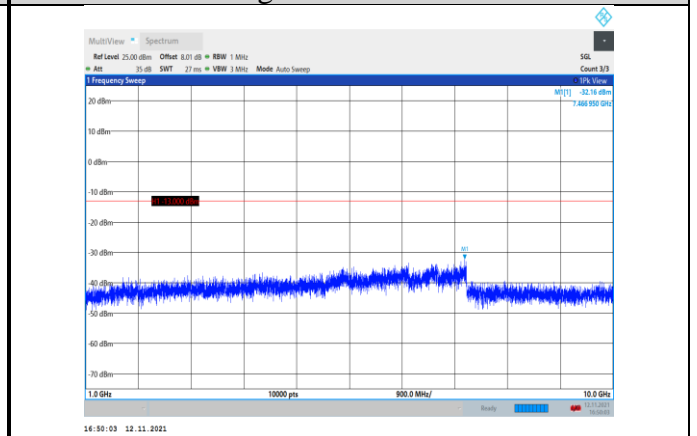

**Band17-5MHz-QPSK-23825-1RB#0-
Range1:30~1000MHz**

**Band17-5MHz-QPSK-23825-1RB#0-
Range2:1000~10000MHz**