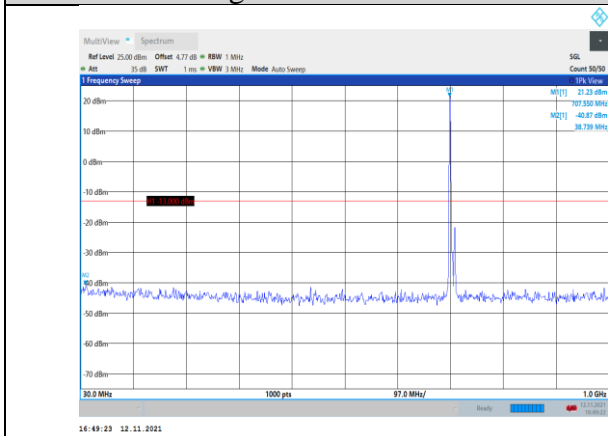

**Band17-5MHz-16QAM-23755-1RB#0-
Range2:1000~10000MHz**

**Band17-5MHz-16QAM-23790-1RB#0-
Range1:30~1000MHz**