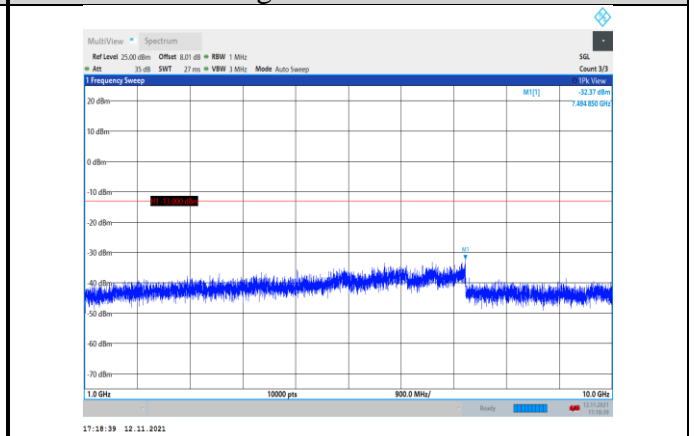

Band26-1.4MHz-16QAM-26740-1RB#0-
 Range2:1000~10000MHz

Band26-1.4MHz-16QAM-26697-1RB#0-
 Range2:1000~10000MHz

Band26-1.4MHz-16QAM-26783-1RB#0-
 Range1:30~1000MHz

Band26-1.4MHz-16QAM-26740-1RB#0-
 Range1:30~1000MHz