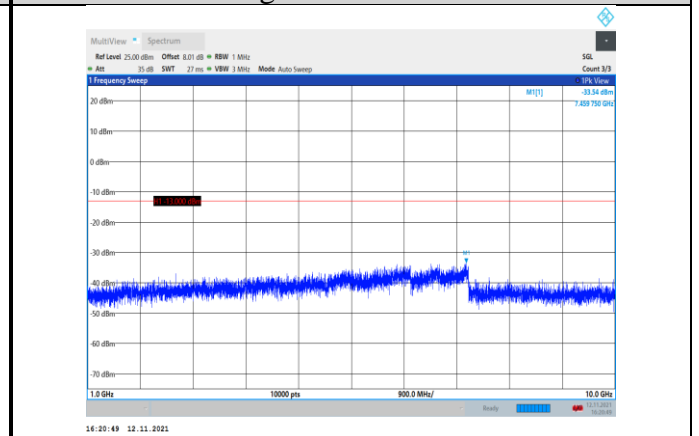

Band12-1.4MHz-16QAM-23095-1RB#0-
 Range2:1000~10000MHz

Band12-1.4MHz-16QAM-23017-1RB#0-
 Range2:1000~10000MHz

Band12-1.4MHz-16QAM-23173-1RB#0-
 Range1:30~1000MHz

Band12-1.4MHz-16QAM-23095-1RB#0-
 Range1:30~1000MHz