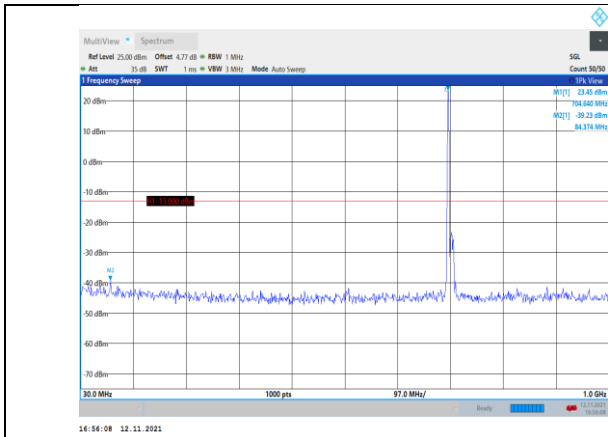

**Band17-5MHz-16QAM-23790-1RB#0-
Range1:30~1000MHz**

**Band17-10MHz-QPSK-23780-1RB#0-
Range1:30~1000MHz**