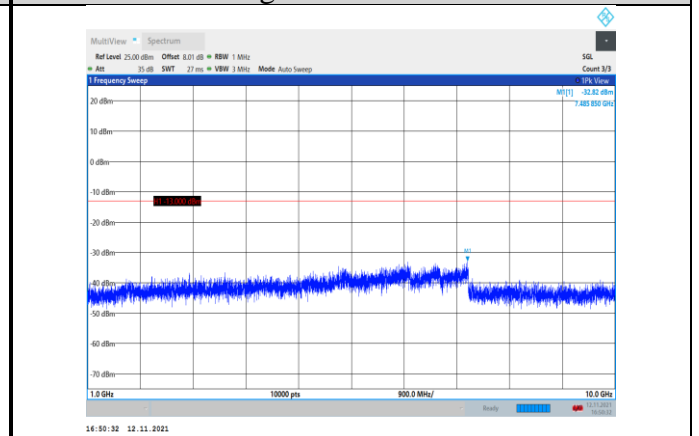

**Band17-5MHz-16QAM-23790-1RB#0-
Range2:1000~10000MHz**

**Band17-5MHz-16QAM-23755-1RB#0-
Range2:1000~10000MHz**

**Band17-5MHz-16QAM-23825-1RB#0-
Range1:30~1000MHz**

**Band17-5MHz-16QAM-23790-1RB#0-
Range1:30~1000MHz**