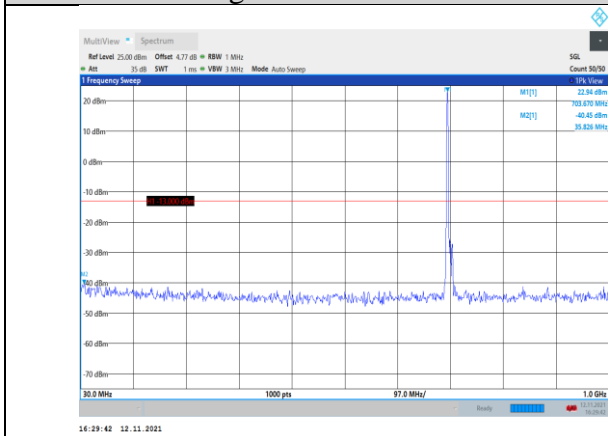

Band12-10MHz-16QAM-23060-1RB#0-
Range2:1000~10000MHz

Band12-10MHz-16QAM-23095-1RB#0-
Range1:30~1000MHz