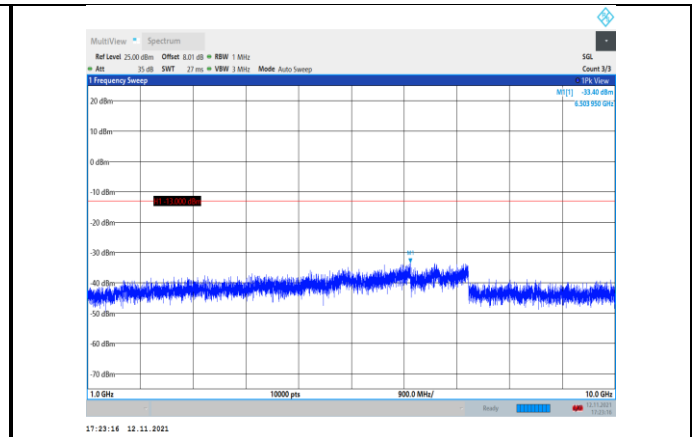

Band26-1.4MHz-16QAM-26783-1RB#0-
Range2:1000~10000MHz

Band26-3MHz-QPSK-26740-1RB#0-
Range2:1000~10000MHz