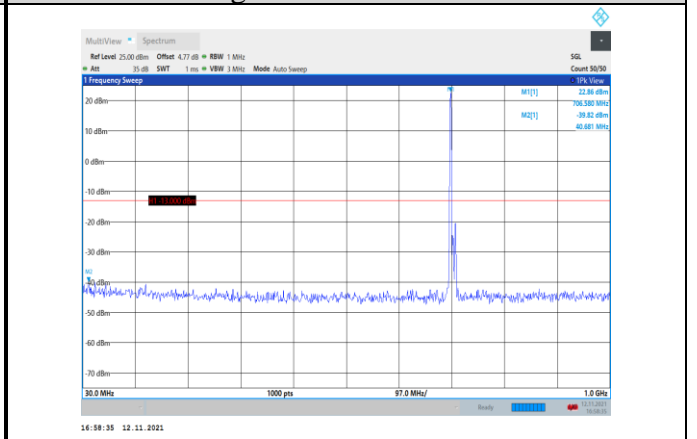

Band17-10MHz-16QAM-23790-1RB#0-
Range2:1000~10000MHz

Band17-10MHz-16QAM-23800-1RB#0-
Range1:30~1000MHz