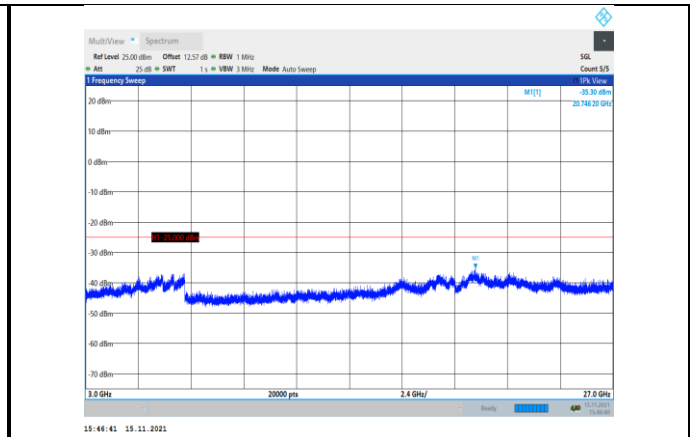

Band38-5MHz-16QAM-37775-1RB#0-
Range1:30~1000MHz

Band38-5MHz-16QAM-38000-1RB#0-
Range1:30~1000MHz

Band38-5MHz-16QAM-37775-1RB#0-
Range2:1000~3000MHz

Band38-5MHz-16QAM-38000-1RB#0-
Range2:1000~3000MHz

Band38-5MHz-16QAM-38000-1RB#0-
Range3:3000~27000MHz