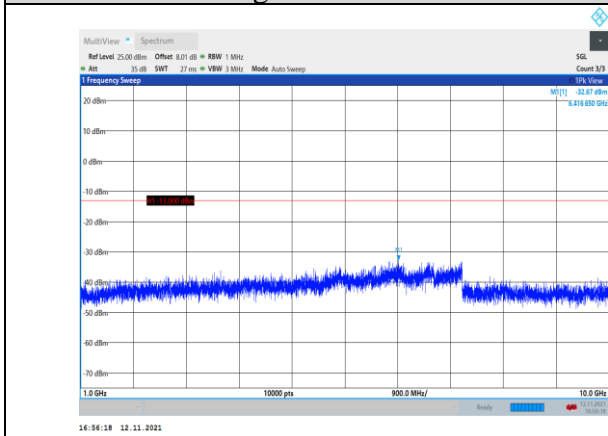

**Band17-10MHz-QPSK-23780-1RB#0-
Range1:30~1000MHz**

**Band17-10MHz-QPSK-23780-1RB#0-
Range2:1000~10000MHz**