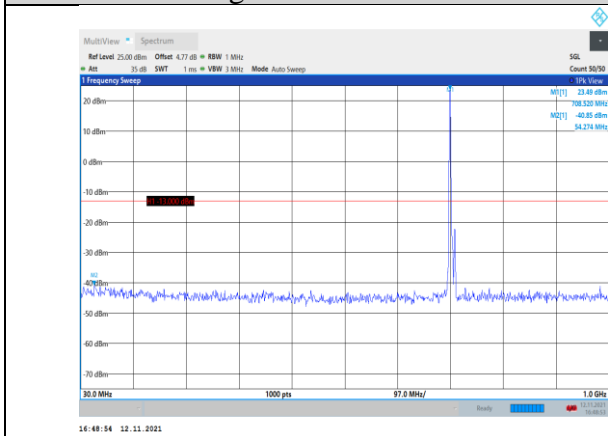

**Band17-5MHz-QPSK-23755-1RB#0-
Range2:1000~10000MHz**

**Band17-5MHz-QPSK-23790-1RB#0-
Range1:30~1000MHz**