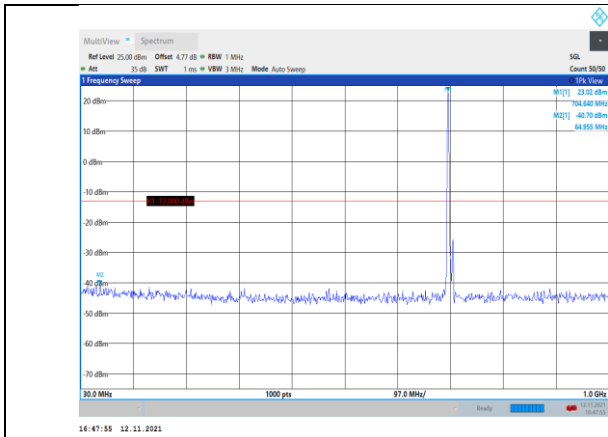

Band12-10MHz-16QAM-23095-1RB#0-
Range1:30~1000MHz

**Band17-5MHz-QPSK-23755-1RB#0-
Range1:30~1000MHz**