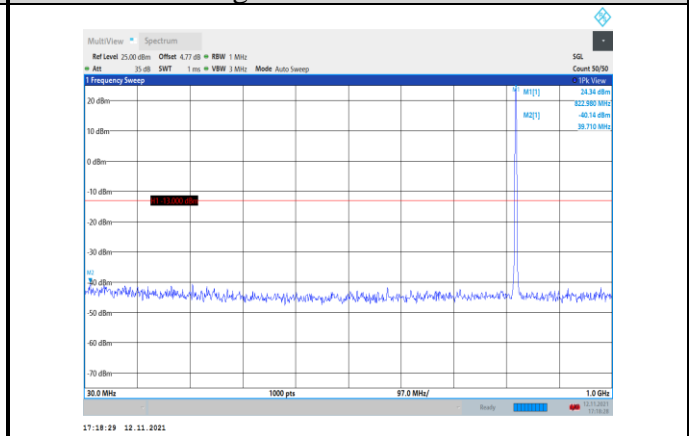

Band26-1.4MHz-16QAM-26740-1RB#0-
Range2:1000~10000MHz

Band26-1.4MHz-16QAM-26783-1RB#0-
Range1:30~1000MHz