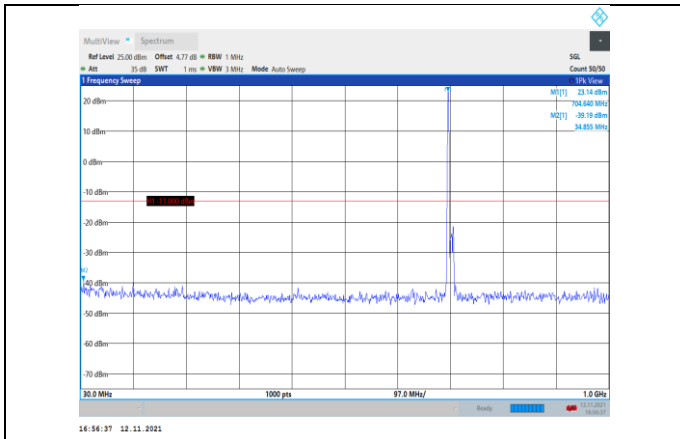

**Band17-10MHz-QPSK-23790-1RB#0-
Range1:30~1000MHz**

Band17-10MHz-16QAM-23780-1RB#0-
Range1:30~1000MHz