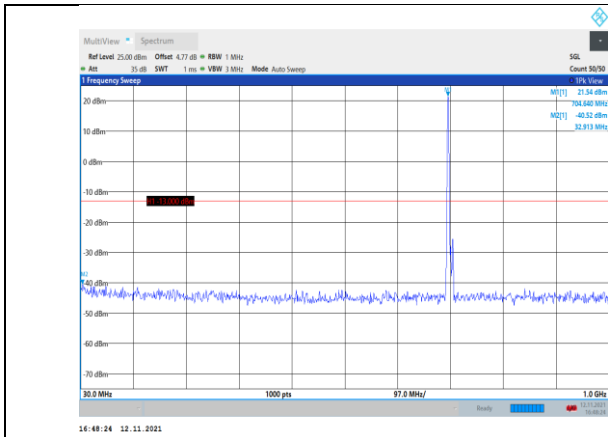

**Band17-5MHz-QPSK-23790-1RB#0-
Range1:30~1000MHz**

**Band17-5MHz-16QAM-23755-1RB#0-
Range1:30~1000MHz**