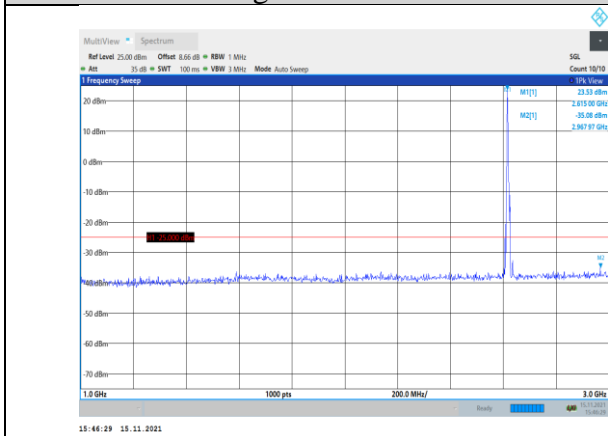

Band38-5MHz-16QAM-38225-1RB#0-
Range1:30~1000MHz

Band38-5MHz-16QAM-38225-1RB#0-
Range2:1000~3000MHz