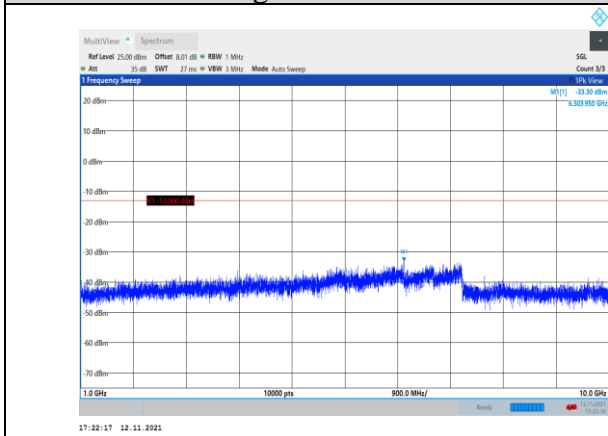

Band26-3MHz-QPSK-26705-1RB#0-
Range1:30~1000MHz

Band26-3MHz-QPSK-26705-1RB#0-
Range2:1000~10000MHz