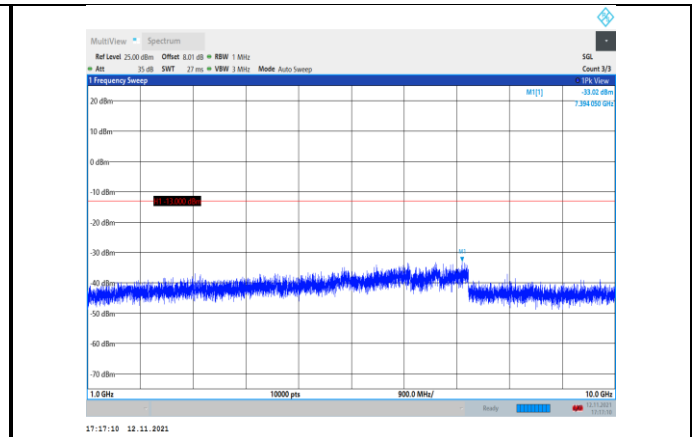

Band17-10MHz-16QAM-23800-1RB#0-
Range2:1000~10000MHz

**Band26-1.4MHz-QPSK-26740-1RB#0-
Range2:1000~10000MHz**