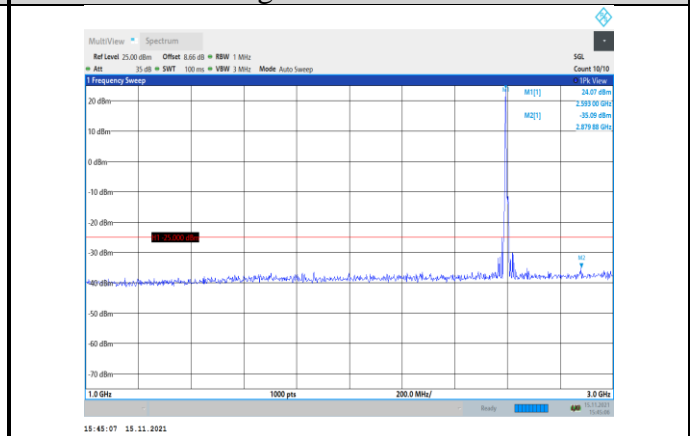

Band38-5MHz-16QAM-38000-1RB#0-
Range1:30~1000MHz

Band38-5MHz-16QAM-38000-1RB#0-
Range2:1000~3000MHz