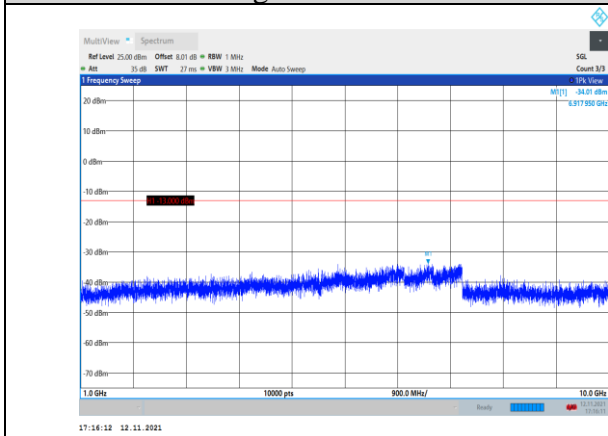

**Band26-1.4MHz-QPSK-26697-1RB#0-
Range1:30~1000MHz**

**Band26-1.4MHz-QPSK-26697-1RB#0-
Range2:1000~10000MHz**