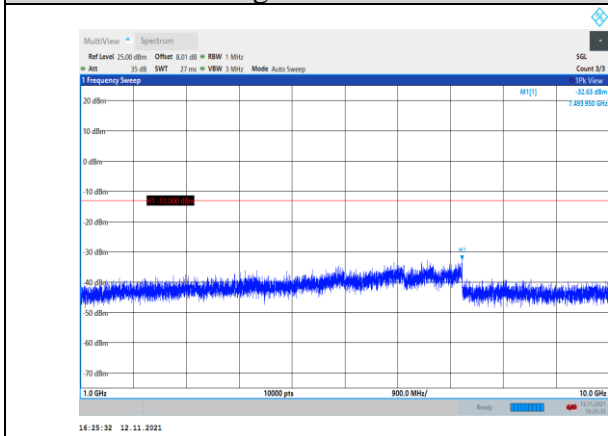

**Band12-5MHz-16QAM-23035-1RB#0-
Range1:30~1000MHz**

**Band12-5MHz-16QAM-23035-1RB#0-
Range2:1000~10000MHz**