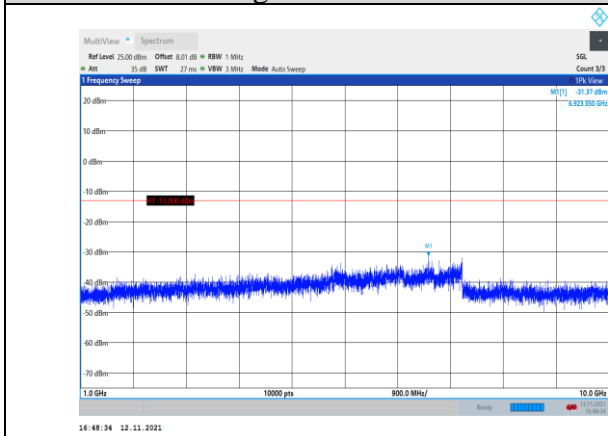

**Band17-5MHz-16QAM-23755-1RB#0-
Range1:30~1000MHz**

**Band17-5MHz-16QAM-23755-1RB#0-
Range2:1000~10000MHz**