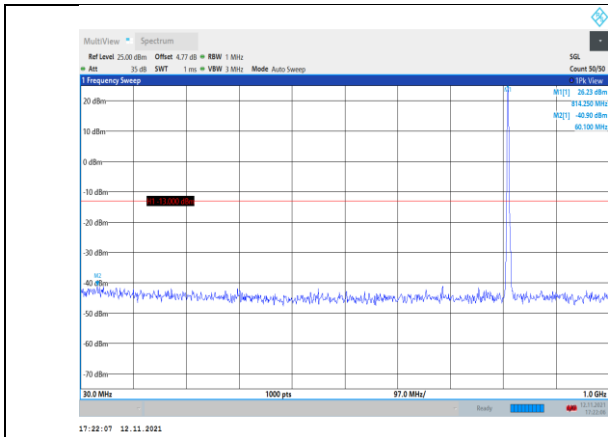

Band26-1.4MHz-16QAM-26740-1RB#0-
Range1:30~1000MHz

Band26-3MHz-QPSK-26705-1RB#0-
Range1:30~1000MHz