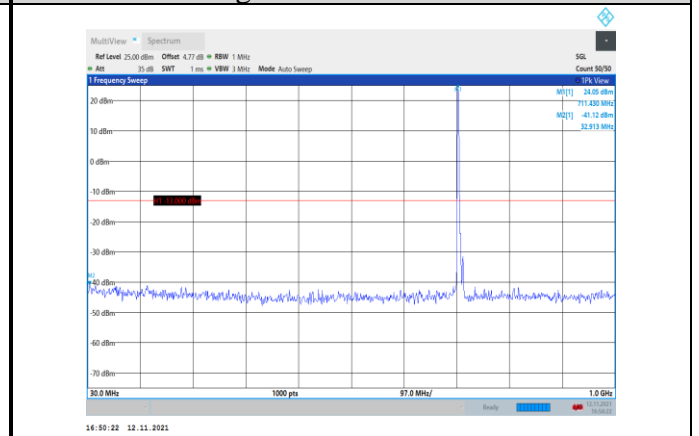

**Band17-5MHz-16QAM-23790-1RB#0-
Range2:1000~10000MHz**

**Band17-5MHz-16QAM-23825-1RB#0-
Range1:30~1000MHz**