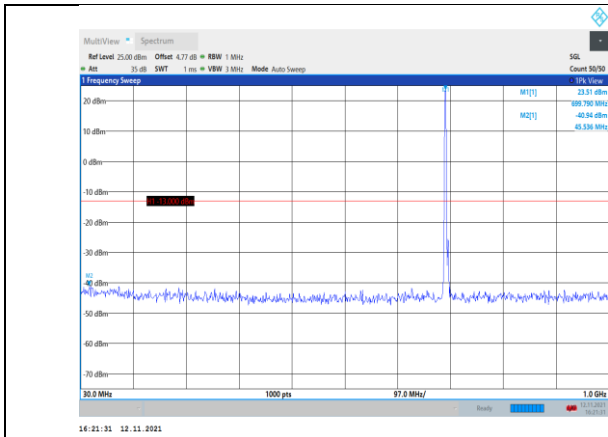

Band12-1.4MHz-16QAM-23095-1RB#0-
Range1:30~1000MHz

Band12-3MHz-QPSK-23025-1RB#0-
Range1:30~1000MHz