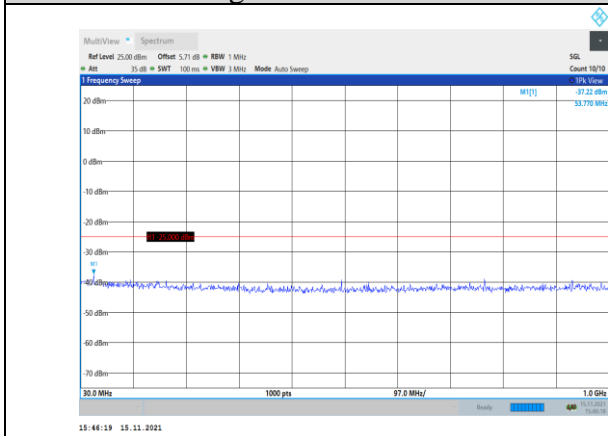

Band38-5MHz-16QAM-38000-1RB#0-
Range3:3000~27000MHz

Band38-5MHz-16QAM-38225-1RB#0-
Range1:30~1000MHz