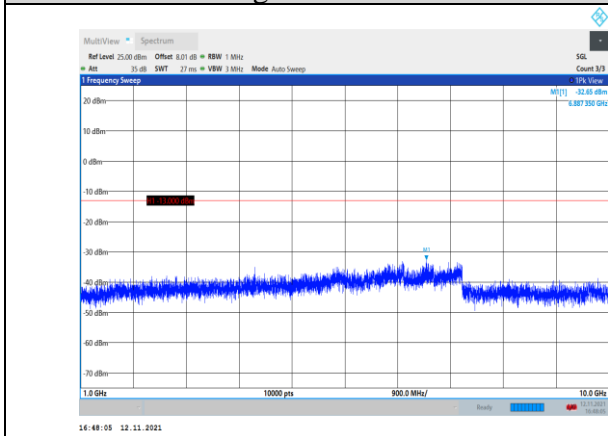

**Band17-5MHz-QPSK-23755-1RB#0-
Range1:30~1000MHz**

**Band17-5MHz-QPSK-23755-1RB#0-
Range2:1000~10000MHz**