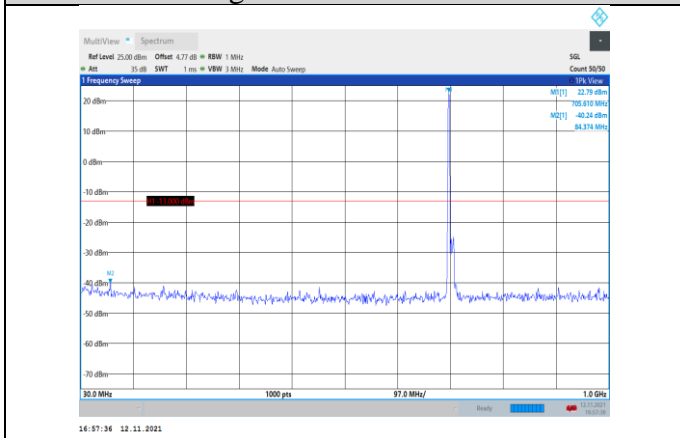

Band17-10MHz-16QAM-23780-1RB#0-
Range2:1000~10000MHz

Band17-10MHz-16QAM-23790-1RB#0-
Range1:30~1000MHz