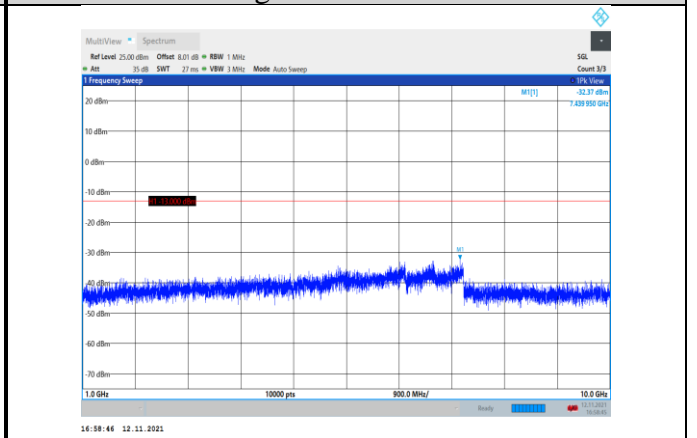

Band17-10MHz-16QAM-23790-1RB#0-
Range2:1000~10000MHz

Band17-10MHz-16QAM-23780-1RB#0-
Range2:1000~10000MHz

Band17-10MHz-16QAM-23800-1RB#0-
Range1:30~1000MHz

Band17-10MHz-16QAM-23790-1RB#0-
Range1:30~1000MHz