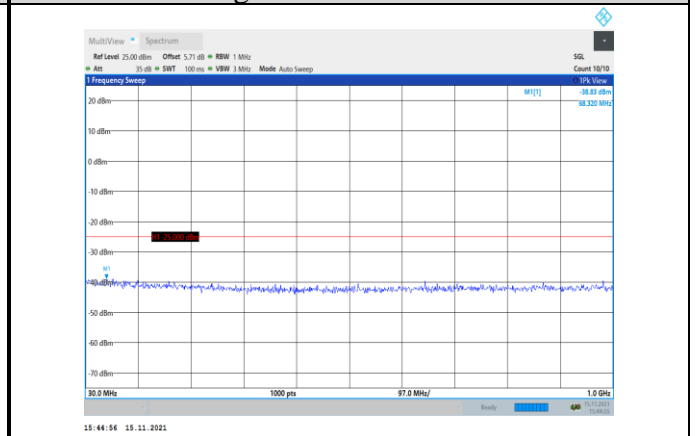

Band38-5MHz-16QAM-37775-1RB#0-
Range3:3000~27000MHz

Band38-5MHz-16QAM-38000-1RB#0-
Range1:30~1000MHz