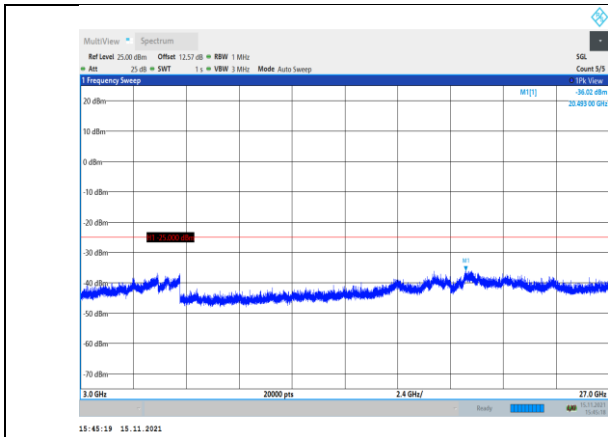

Band38-5MHz-16QAM-37775-1RB#0-
Range1:30~1000MHz

Band38-5MHz-16QAM-38000-1RB#0-
Range1:30~1000MHz

Band38-5MHz-16QAM-37775-1RB#0-
Range2:1000~3000MHz

Band38-5MHz-16QAM-38000-1RB#0-
Range2:1000~3000MHz

Band38-5MHz-16QAM-38000-1RB#0-
Range3:3000~27000MHz