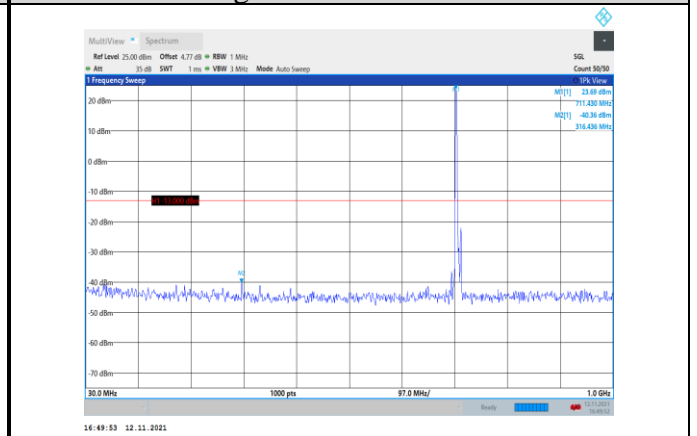

Band12-10MHz-16QAM-23130-1RB#0-
Range2:1000~10000MHz

**Band17-5MHz-QPSK-23755-1RB#0-
Range1:30~1000MHz**

**Band17-5MHz-QPSK-23790-1RB#0-
Range2:1000~10000MHz**

**Band17-5MHz-QPSK-23755-1RB#0-
Range2:1000~10000MHz**