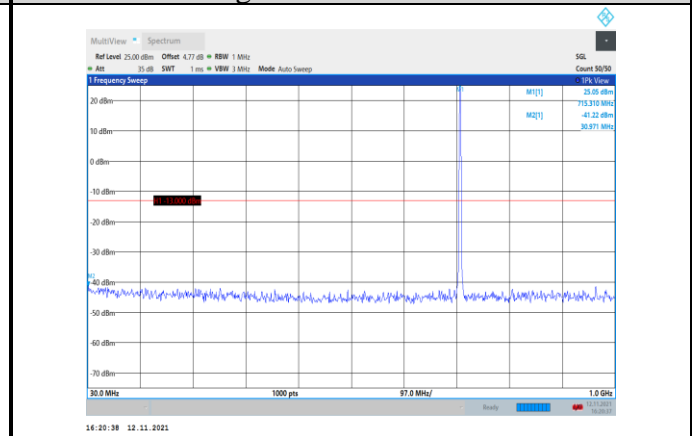

Band12-1.4MHz-16QAM-23095-1RB#0-
Range2:1000~10000MHz

Band12-1.4MHz-16QAM-23173-1RB#0-
Range1:30~1000MHz