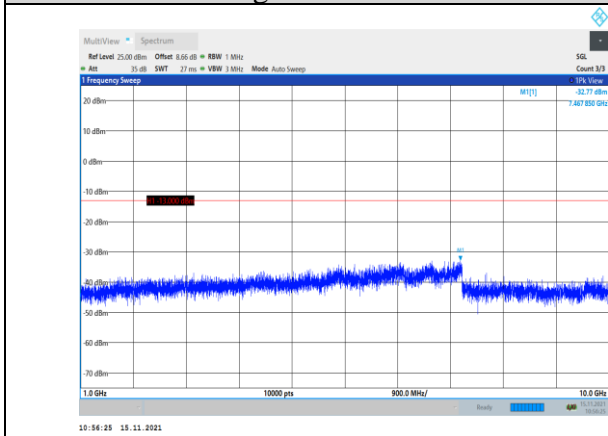

Band5-1.4MHz-16QAM-20407-1RB#0-
Range1:30~1000MHz

Band5-1.4MHz-16QAM-20407-1RB#0-
Range2:1000~10000MHz