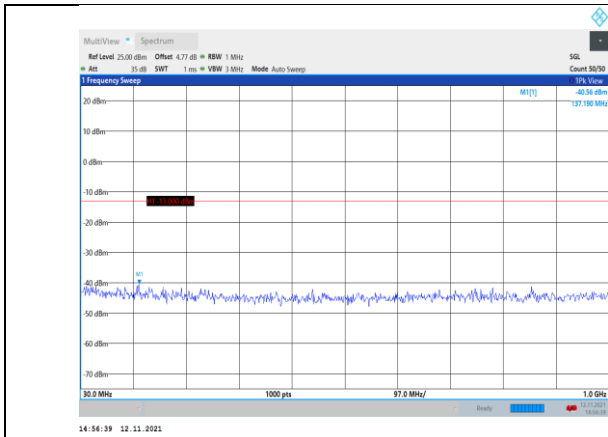

**Band4-15MHz-QPSK-20175-1RB#0-
Range1:30~1000MHz**

**Band4-15MHz-16QAM-20025-1RB#0-
Range1:30~1000MHz**