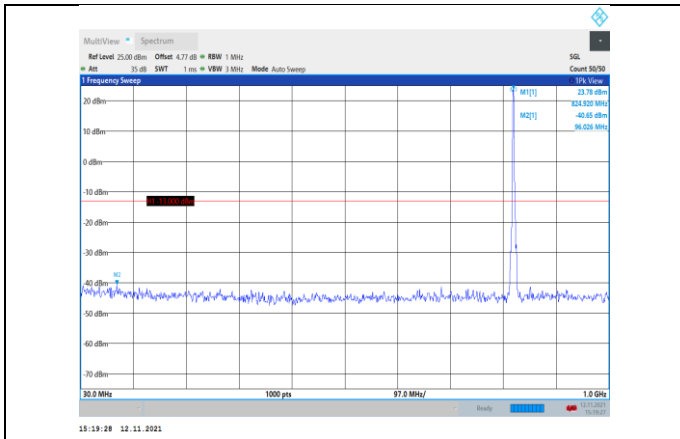

Band5-1.4MHz-16QAM-20525-1RB#0-
Range1:30~1000MHz

**Band5-3MHz-QPSK-20415-1RB#0-
Range1:30~1000MHz**