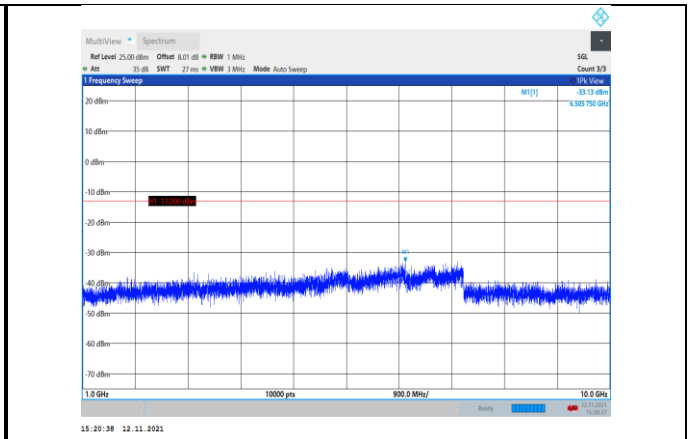

Band5-1.4MHz-16QAM-20643-1RB#0-
Range2:1000~10000MHz

**Band5-3MHz-QPSK-20525-1RB#0-
Range2:1000~10000MHz**