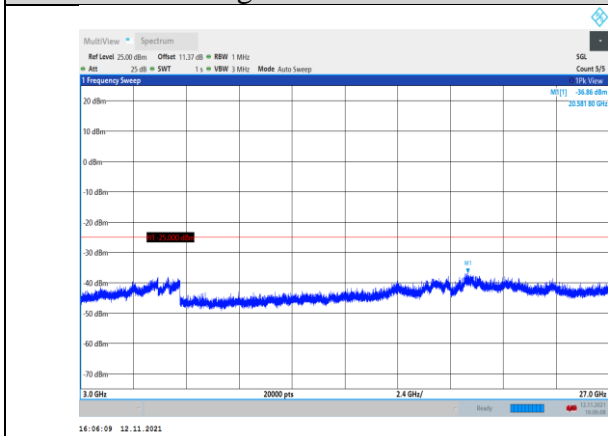

Band7-15MHz-16QAM-21100-1RB#0-
Range1:30~1000MHz

Band7-15MHz-16QAM-21375-1RB#0-
Range1:30~1000MHz

Band7-15MHz-16QAM-21100-1RB#0-
Range2:1000~3000MHz

Band7-15MHz-16QAM-21375-1RB#0-
Range2:1000~3000MHz

Band7-15MHz-16QAM-21100-1RB#0-
Range3:3000~27000MHz