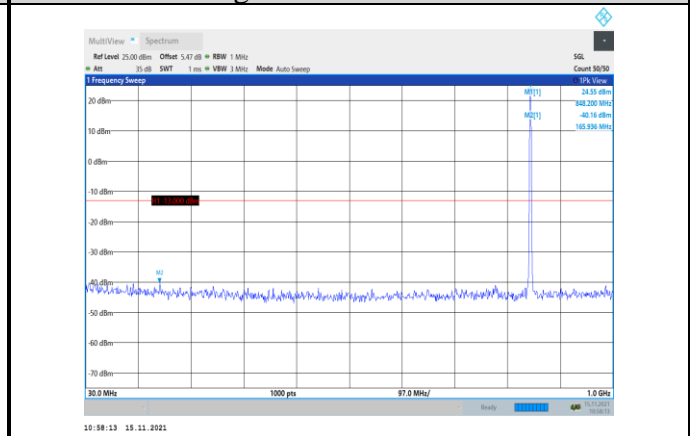

Band5-1.4MHz-16QAM-20525-1RB#0-
Range2:1000~10000MHz

Band5-1.4MHz-16QAM-20643-1RB#0-
Range1:30~1000MHz