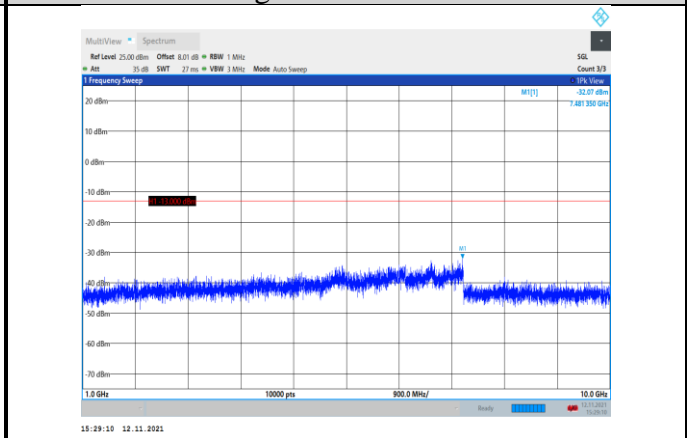

Band5-10MHz-16QAM-20600-1RB#0-
Range1:30~1000MHz

Band5-10MHz-16QAM-20600-1RB#0-
Range2:1000~10000MHz