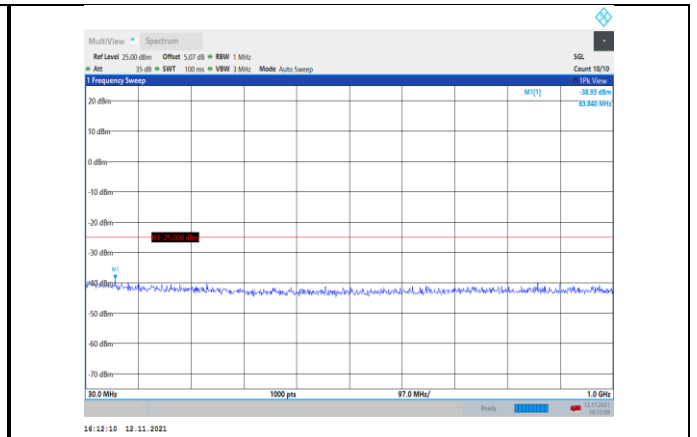

Band7-15MHz-16QAM-21375-1RB#0-
Range3:3000~27000MHz

Band7-20MHz-QPSK-21100-1RB#0-
Range1:30~1000MHz