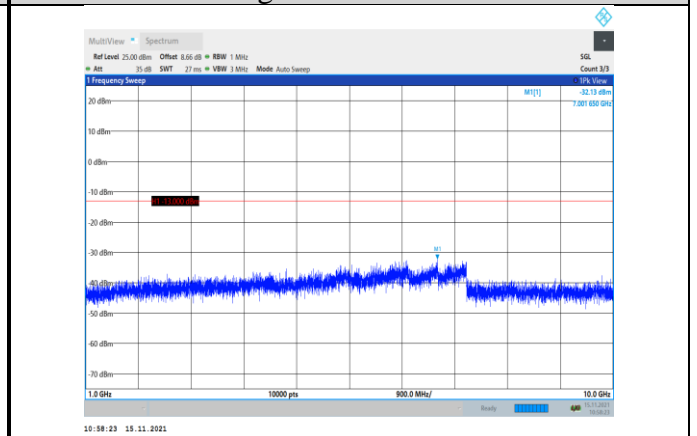

Band5-1.4MHz-16QAM-20643-1RB#0-
Range1:30~1000MHz

Band5-1.4MHz-16QAM-20643-1RB#0-
Range2:1000~10000MHz