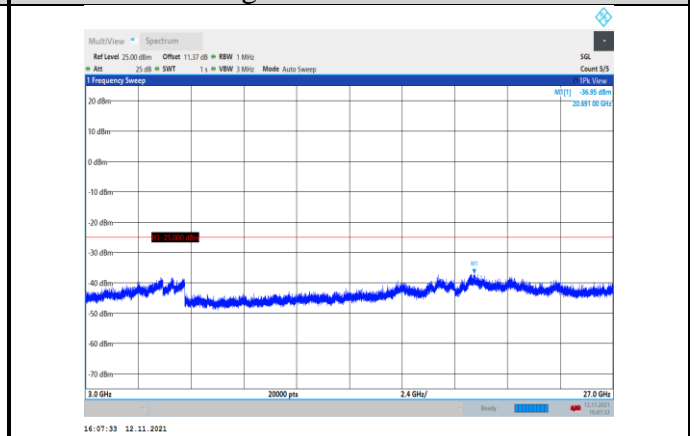

Band7-15MHz-16QAM-21100-1RB#0-
Range1:30~1000MHz

Band7-15MHz-16QAM-21375-1RB#0-
Range1:30~1000MHz

Band7-15MHz-16QAM-21100-1RB#0-
Range2:1000~3000MHz

Band7-15MHz-16QAM-21375-1RB#0-
Range2:1000~3000MHz

Band7-15MHz-16QAM-21100-1RB#0-
Range3:3000~27000MHz