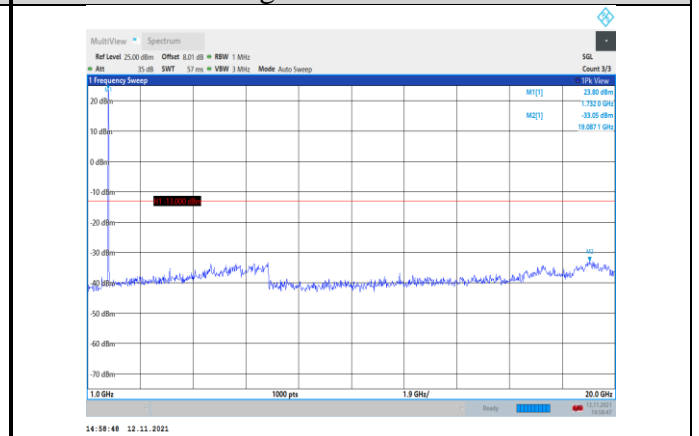

**Band4-15MHz-16QAM-20325-1RB#0-
Range1:30~1000MHz**

**Band4-15MHz-16QAM-20325-1RB#0-
Range2:1000~20000MHz**