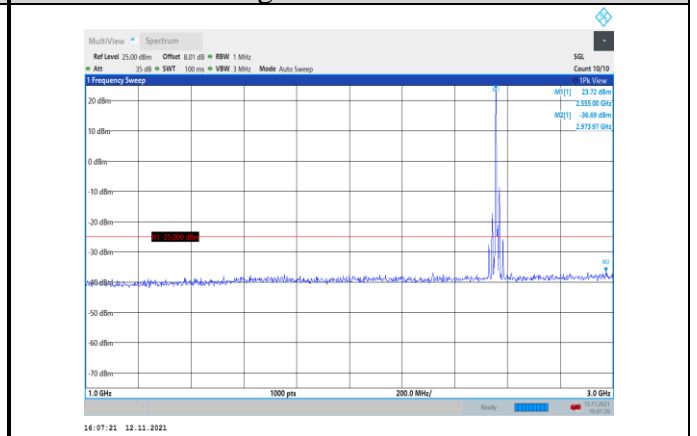

Band7-15MHz-16QAM-21375-1RB#0-
Range1:30~1000MHz

Band7-15MHz-16QAM-21375-1RB#0-
Range2:1000~3000MHz