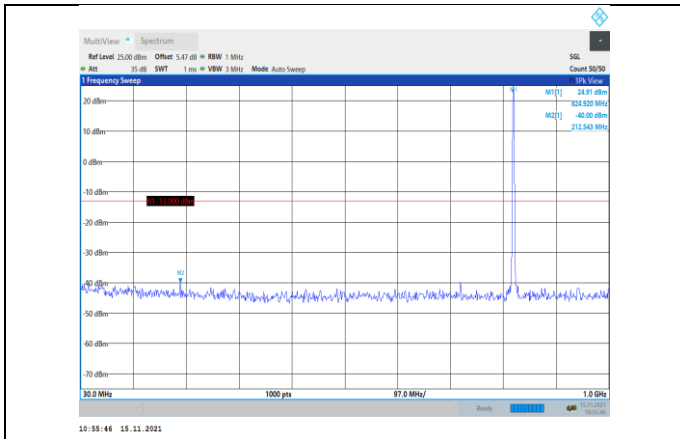

Band4-20MHz-16QAM-20175-1RB#0-
Range1:30~1000MHz

**Band5-1.4MHz-QPSK-20407-1RB#0-
Range1:30~1000MHz**