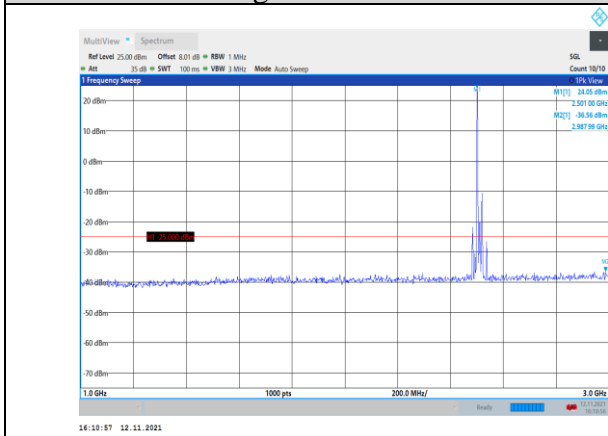

Band7-20MHz-QPSK-20850-1RB#0-
Range1:30~1000MHz

Band7-20MHz-QPSK-20850-1RB#0-
Range2:1000~3000MHz