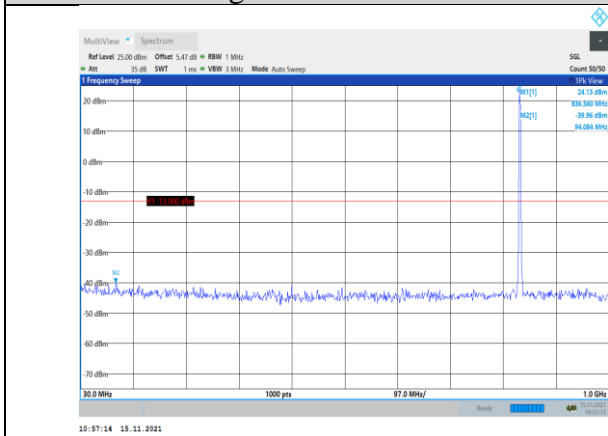

Band5-1.4MHz-16QAM-20407-1RB#0-
Range1:30~1000MHz

Band5-1.4MHz-16QAM-20525-1RB#0-
Range2:1000~10000MHz

Band5-1.4MHz-16QAM-20407-1RB#0-
Range2:1000~10000MHz

Band5-1.4MHz-16QAM-20643-1RB#0-
Range1:30~1000MHz