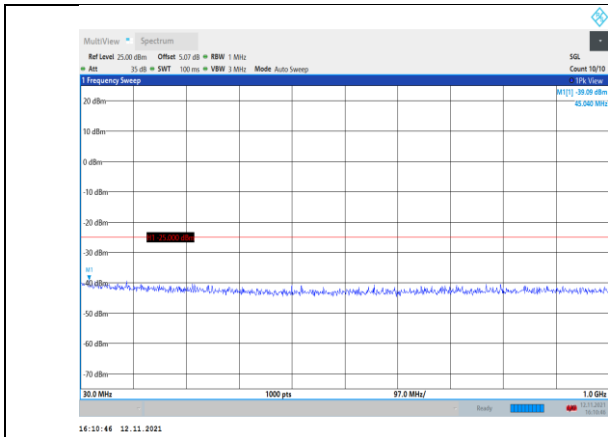

Band7-15MHz-16QAM-21100-1RB#0-
Range3:3000~27000MHz

Band7-20MHz-QPSK-20850-1RB#0-
Range1:30~1000MHz