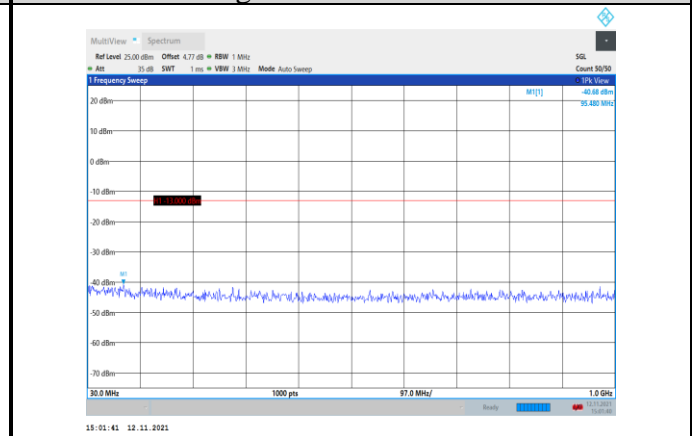

**Band4-20MHz-QPSK-20175-1RB#0-
Range2:1000~20000MHz**

**Band4-20MHz-QPSK-20300-1RB#0-
Range1:30~1000MHz**