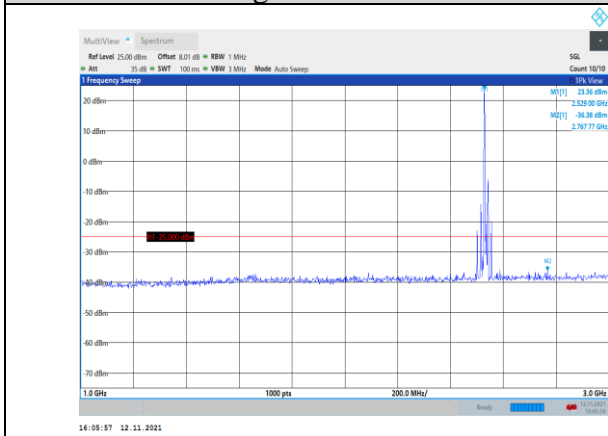

Band7-15MHz-16QAM-21100-1RB#0-
Range1:30~1000MHz

Band7-15MHz-16QAM-21100-1RB#0-
Range2:1000~3000MHz