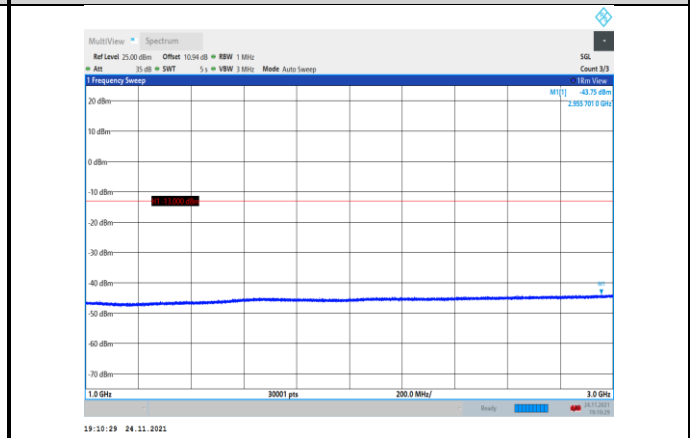

Band4-1413-1000~20000MHz

Band4-1312-1000~20000MHz

Band4-1513-30~1000MHz

Band4-1413-30~1000MHz

Band4-1513-1000~20000MHz

Band5-4132-30~1000MHz

Band5-4182-30~1000MHz

Band5-4132-1000~3000MHz

Band5-4182-1000~3000MHz

Band5-4132-3000~10000MHz

Band5-4182-3000~10000MHz

LTE:

**Band2-1.4MHz-QPSK-18607-1RB#0-
Range1:30~1000MHz**

**Band2-1.4MHz-QPSK-18900-1RB#0-
Range2:1000~20000MHz**

**Band2-1.4MHz-QPSK-18607-1RB#0-
Range2:1000~20000MHz**