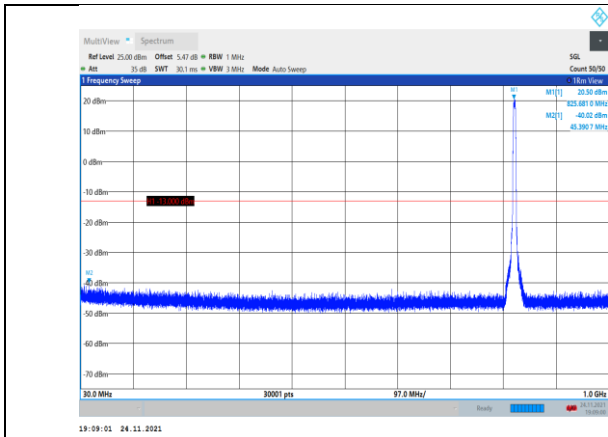

Band4-1413-1000~20000MHz

Band4-1312-1000~20000MHz

Band4-1513-30~1000MHz

Band4-1413-30~1000MHz

Band4-1513-1000~20000MHz

Band5-4132-30~1000MHz

Band5-4182-30~1000MHz

Band5-4132-1000~3000MHz

Band5-4182-1000~3000MHz

Band5-4132-3000~10000MHz

Band5-4182-3000~10000MHz

LTE:

**Band2-1.4MHz-QPSK-18607-1RB#0-
Range1:30~1000MHz**

**Band2-1.4MHz-QPSK-18900-1RB#0-
Range2:1000~20000MHz**

**Band2-1.4MHz-QPSK-18607-1RB#0-
Range2:1000~20000MHz**