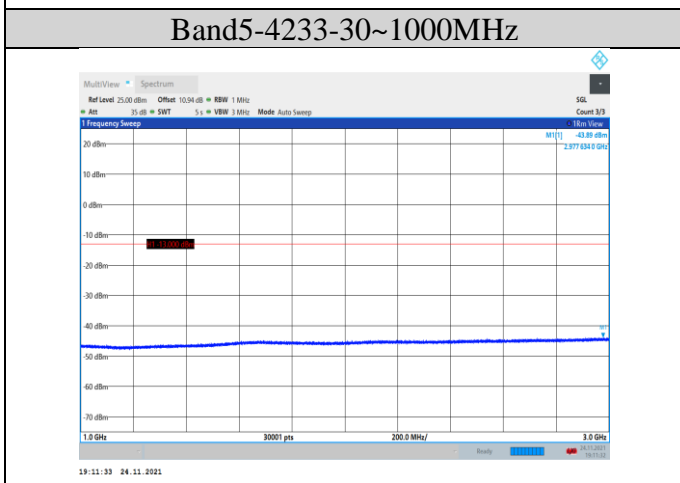

Band4-1413-1000~20000MHz

Band4-1312-1000~20000MHz

Band4-1513-30~1000MHz

Band4-1413-30~1000MHz

Band4-1513-1000~20000MHz

Band5-4132-30~1000MHz

Band5-4182-30~1000MHz

Band5-4132-1000~3000MHz

Band5-4182-1000~3000MHz

Band5-4132-3000~10000MHz

Band5-4182-3000~10000MHz

LTE:

**Band2-1.4MHz-QPSK-18607-1RB#0-
Range1:30~1000MHz**

**Band2-1.4MHz-QPSK-18900-1RB#0-
Range2:1000~20000MHz**

**Band2-1.4MHz-QPSK-18607-1RB#0-
Range2:1000~20000MHz**