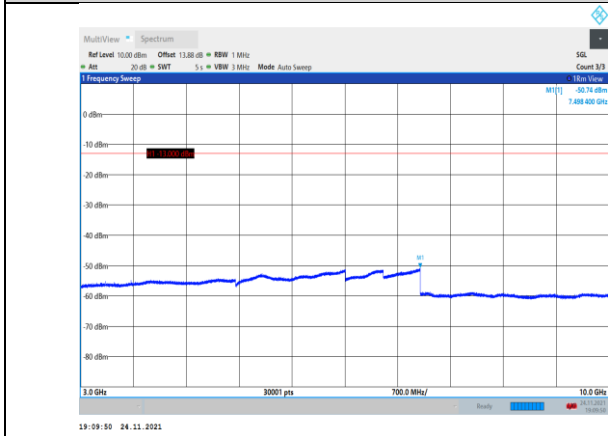

WCDMA:

Band2-9262-30~1000MHz

Band2-9400-1000~20000MHz

Band2-9262-1000~20000MHz

Band2-9538-30~1000MHz

Band2-9400-30~1000MHz

Band2-9538-1000~20000MHz

Band4-1312-30~1000MHz

Band4-1413-1000~20000MHz

Band4-1312-1000~20000MHz

Band4-1513-30~1000MHz

Band4-1413-30~1000MHz

Band4-1513-1000~20000MHz

Band5-4132-30~1000MHz

Band5-4182-30~1000MHz

Band5-4132-1000~3000MHz

Band5-4182-1000~3000MHz

Band5-4132-3000~10000MHz

Band5-4182-3000~10000MHz

LTE:

**Band2-1.4MHz-QPSK-18607-1RB#0-
Range1:30~1000MHz**

**Band2-1.4MHz-QPSK-18900-1RB#0-
Range2:1000~20000MHz**

**Band2-1.4MHz-QPSK-18607-1RB#0-
Range2:1000~20000MHz**