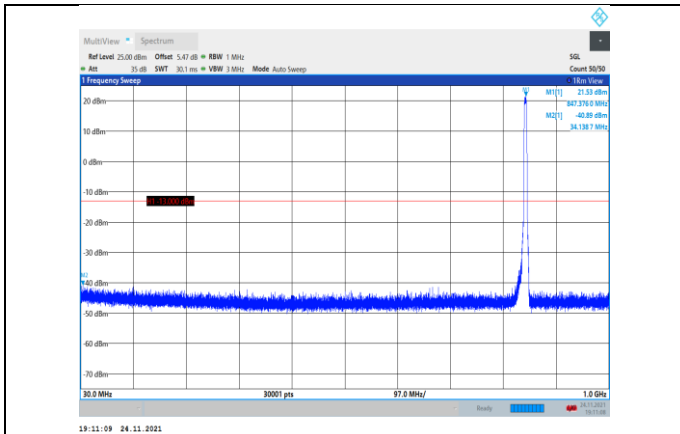

Band4-1413-1000~20000MHz

Band4-1312-1000~20000MHz

Band4-1513-30~1000MHz

Band4-1413-30~1000MHz

Band4-1513-1000~20000MHz

Band5-4132-30~1000MHz

Band5-4182-30~1000MHz

Band5-4132-1000~3000MHz

Band5-4182-1000~3000MHz

Band5-4132-3000~10000MHz

Band5-4182-3000~10000MHz

LTE:

**Band2-1.4MHz-QPSK-18607-1RB#0-
Range1:30~1000MHz**

**Band2-1.4MHz-QPSK-18900-1RB#0-
Range2:1000~20000MHz**

**Band2-1.4MHz-QPSK-18607-1RB#0-
Range2:1000~20000MHz**