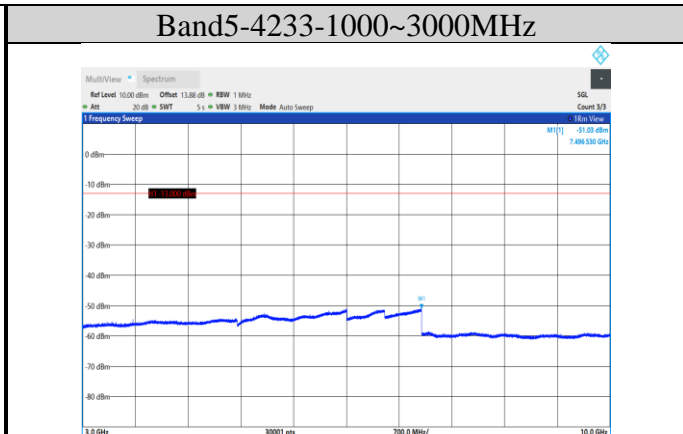

Band4-1413-1000~20000MHz

Band4-1312-1000~20000MHz

Band4-1513-30~1000MHz

Band4-1413-30~1000MHz

Band4-1513-1000~20000MHz

Band5-4132-30~1000MHz

Band5-4182-30~1000MHz

Band5-4132-1000~3000MHz

Band5-4182-1000~3000MHz

Band5-4132-3000~10000MHz

Band5-4182-3000~10000MHz

LTE:

**Band2-1.4MHz-QPSK-18607-1RB#0-
Range1:30~1000MHz**

**Band2-1.4MHz-QPSK-18900-1RB#0-
Range2:1000~20000MHz**

**Band2-1.4MHz-QPSK-18607-1RB#0-
Range2:1000~20000MHz**