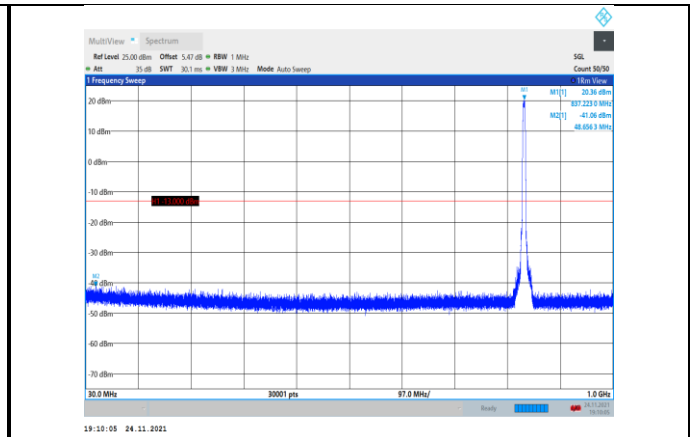

Band4-1413-1000~20000MHz

Band4-1312-1000~20000MHz

Band4-1513-30~1000MHz

Band4-1413-30~1000MHz

Band4-1513-1000~20000MHz

Band5-4132-30~1000MHz

Band5-4182-30~1000MHz

Band5-4132-1000~3000MHz

Band5-4182-1000~3000MHz

Band5-4132-3000~10000MHz

Band5-4182-3000~10000MHz

LTE:

**Band2-1.4MHz-QPSK-18607-1RB#0-
Range1:30~1000MHz**

**Band2-1.4MHz-QPSK-18900-1RB#0-
Range2:1000~20000MHz**

**Band2-1.4MHz-QPSK-18607-1RB#0-
Range2:1000~20000MHz**