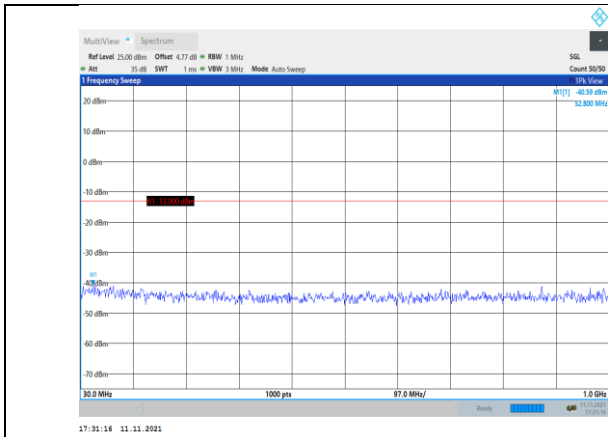

**Band2-1.4MHz-16QAM-18607-1RB#0-
Range1:30~1000MHz**