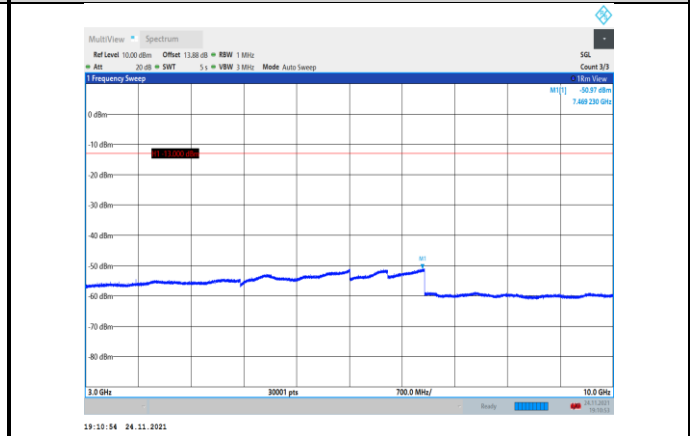

Band4-1413-1000~20000MHz

Band4-1312-1000~20000MHz

Band4-1513-30~1000MHz

Band4-1413-30~1000MHz

Band4-1513-1000~20000MHz

Band5-4132-30~1000MHz

Band5-4182-30~1000MHz

Band5-4132-1000~3000MHz

Band5-4182-1000~3000MHz

Band5-4132-3000~10000MHz

Band5-4182-3000~10000MHz

LTE:

**Band2-1.4MHz-QPSK-18607-1RB#0-
Range1:30~1000MHz**

**Band2-1.4MHz-QPSK-18900-1RB#0-
Range2:1000~20000MHz**

**Band2-1.4MHz-QPSK-18607-1RB#0-
Range2:1000~20000MHz**