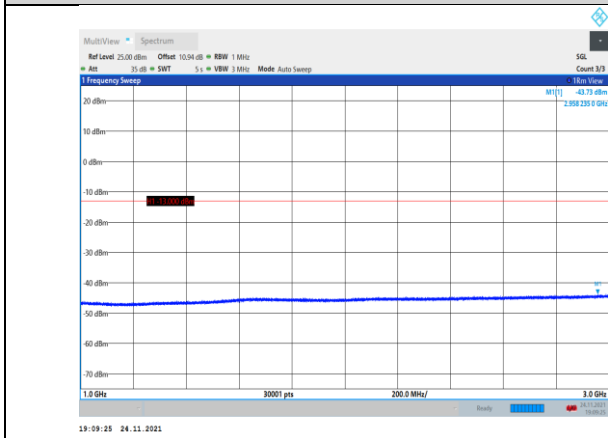

Band4-1413-1000~20000MHz

Band4-1312-1000~20000MHz

Band4-1513-30~1000MHz

Band4-1413-30~1000MHz

Band4-1513-1000~20000MHz

Band5-4132-30~1000MHz

Band5-4182-30~1000MHz

Band5-4132-1000~3000MHz

Band5-4182-1000~3000MHz

Band5-4132-3000~10000MHz

Band5-4182-3000~10000MHz

LTE:

**Band2-1.4MHz-QPSK-18607-1RB#0-
Range1:30~1000MHz**

**Band2-1.4MHz-QPSK-18900-1RB#0-
Range2:1000~20000MHz**

**Band2-1.4MHz-QPSK-18607-1RB#0-
Range2:1000~20000MHz**