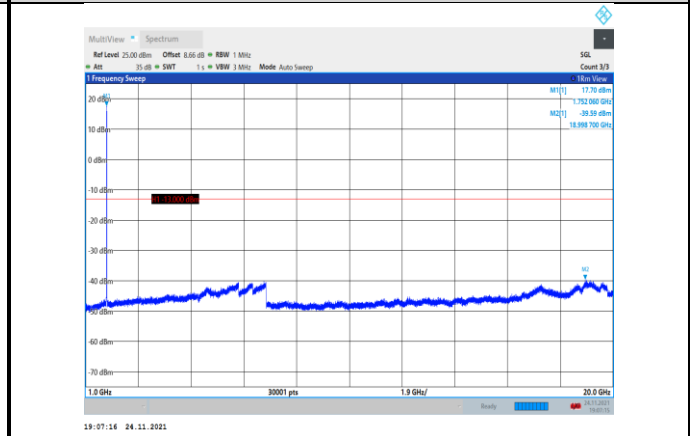

WCDMA:

Band2-9262-30~1000MHz

Band2-9400-1000~20000MHz

Band2-9262-1000~20000MHz

Band2-9538-30~1000MHz

Band2-9400-30~1000MHz

Band2-9538-1000~20000MHz

Band4-1312-30~1000MHz

Band4-1413-1000~20000MHz

Band4-1312-1000~20000MHz

Band4-1513-30~1000MHz

Band4-1413-30~1000MHz

Band4-1513-1000~20000MHz

Band5-4132-30~1000MHz

Band5-4182-30~1000MHz

Band5-4132-1000~3000MHz

Band5-4182-1000~3000MHz

Band5-4132-3000~10000MHz

Band5-4182-3000~10000MHz

LTE:

**Band2-1.4MHz-QPSK-18607-1RB#0-
Range1:30~1000MHz**

**Band2-1.4MHz-QPSK-18900-1RB#0-
Range2:1000~20000MHz**

**Band2-1.4MHz-QPSK-18607-1RB#0-
Range2:1000~20000MHz**