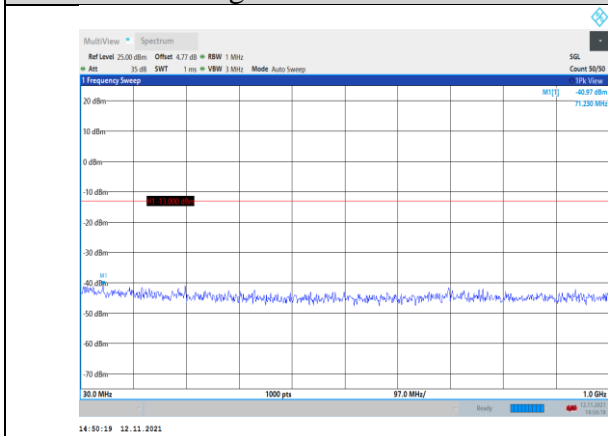

**Band4-5MHz-16QAM-20175-1RB#0-
Range1:30~1000MHz**