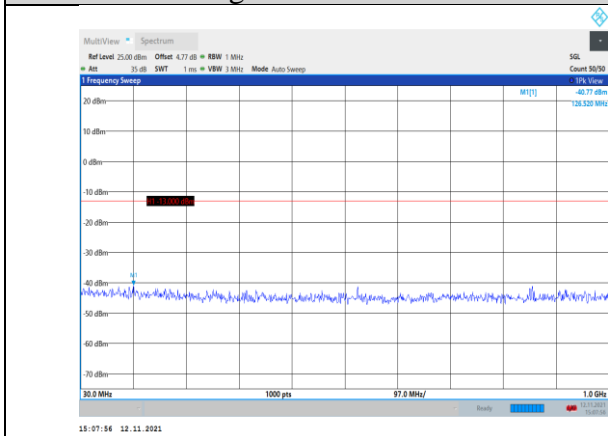

**Band4-1.4MHz-16QAM-20175-1RB#0-
Range1:30~1000MHz**