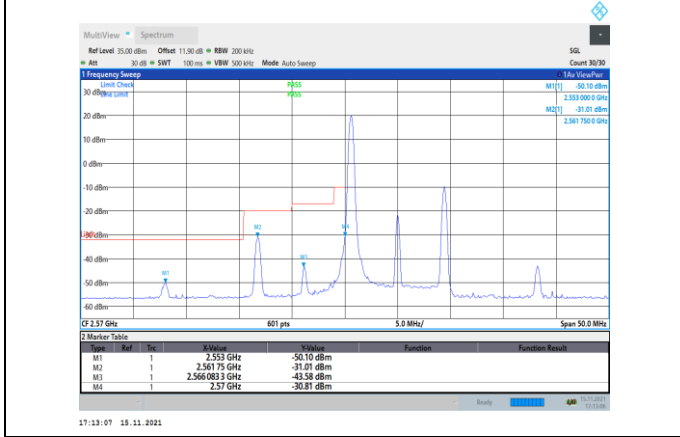

Band38-10MHz-QPSK-37800-1RB#0