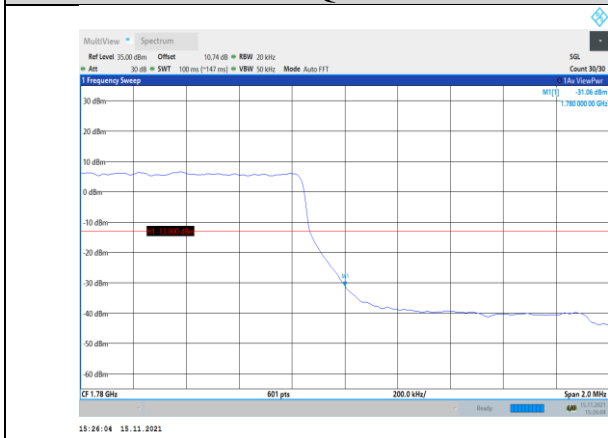

Band66-1.4MHz-QPSK-131979-1RB#0

Band41-20MHz-16QAM-41140-1RB#99

Band66-1.4MHz-QPSK-131979-6RB#0

**Band66-1.4MHz-QPSK-132665-1RB#5**

**Band66-1.4MHz-16QAM-131979-6RB#0**

**Band66-1.4MHz-QPSK-132665-6RB#0**

**Band66-1.4MHz-16QAM-132665-1RB#5**