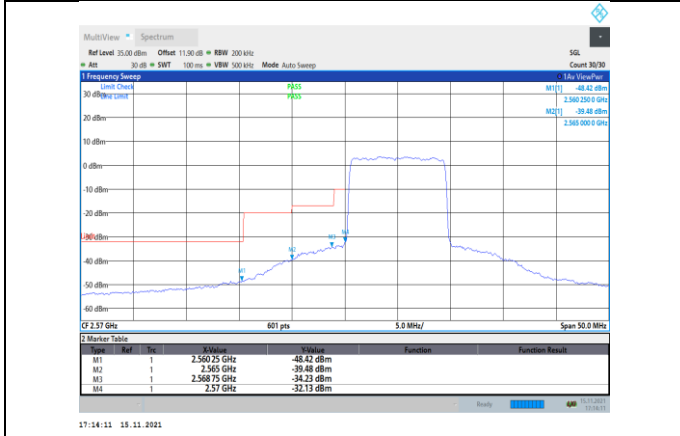

Band38-10MHz-QPSK-37800-50RB#0

Band38-5MHz-16QAM-38225-25RB#0

Band38-10MHz-QPSK-38200-1RB#49

Band38-10MHz-QPSK-37800-1RB#0

Band38-10MHz-QPSK-38200-50RB#0

Band38-10MHz-16QAM-37800-1RB#0

Band38-10MHz-16QAM-38200-50RB#0