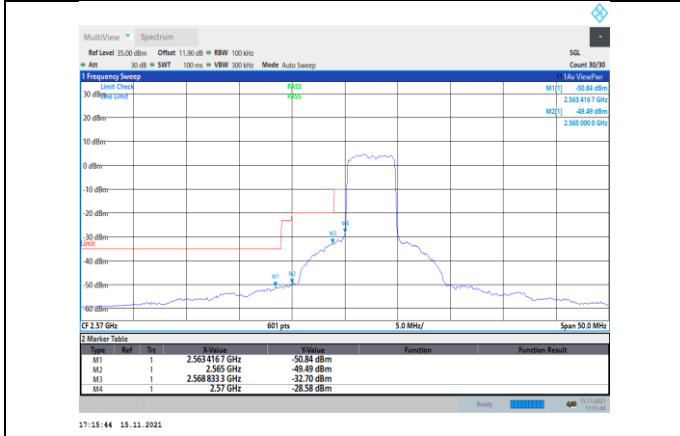

Band38-5MHz-QPSK-37775-25RB#0