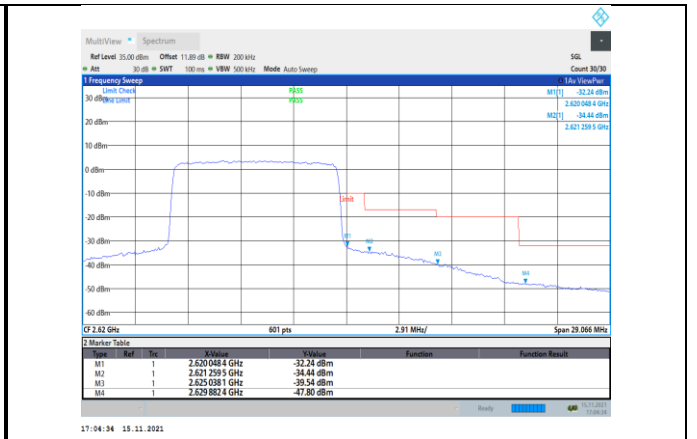

Band38-10MHz-QPSK-37800-50RB#0

Band38-5MHz-16QAM-38225-25RB#0

Band38-10MHz-QPSK-38200-1RB#49

Band38-10MHz-QPSK-37800-1RB#0

Band38-10MHz-QPSK-38200-50RB#0

Band38-10MHz-16QAM-37800-1RB#0

Band38-10MHz-16QAM-38200-50RB#0