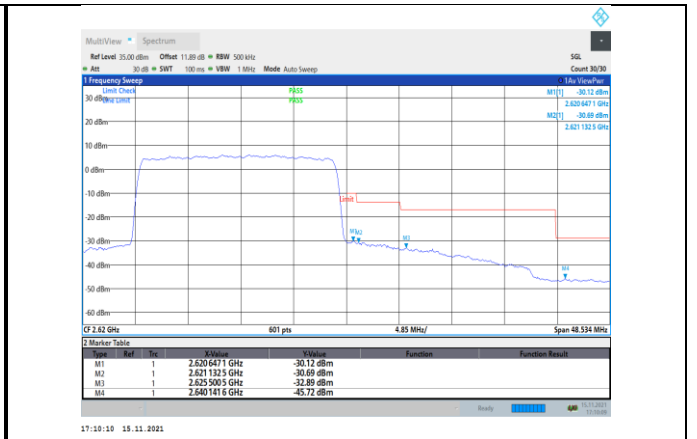

Band38-15MHz-16QAM-38175-1RB#74

Band38-15MHz-16QAM-37825-1RB#0

Band38-15MHz-16QAM-38175-75RB#0

Band38-20MHz-QPSK-37850-1RB#0

Band38-20MHz-QPSK-38150-100RB#0

Band38-20MHz-QPSK-37850-100RB#0

Band38-20MHz-16QAM-37850-1RB#0