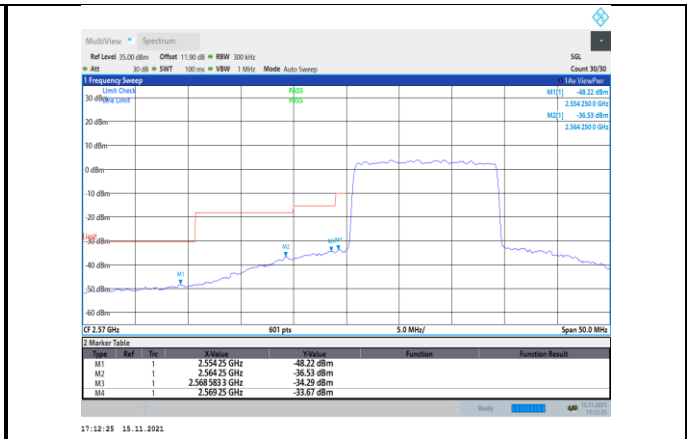

Band38-10MHz-16QAM-37800-50RB#0

Band38-15MHz-QPSK-37825-1RB#0

Band38-10MHz-16QAM-38200-1RB#49

Band38-15MHz-QPSK-37825-75RB#0

Band38-15MHz-QPSK-38175-1RB#74

Band38-15MHz-16QAM-37825-75RB#0

Band38-15MHz-QPSK-38175-75RB#0