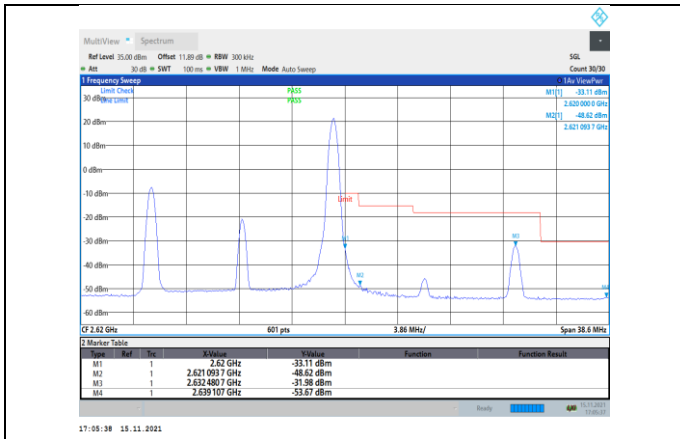

Band38-10MHz-16QAM-37800-50RB#0

Band38-15MHz-QPSK-37825-1RB#0

Band38-10MHz-16QAM-38200-1RB#49

Band38-15MHz-QPSK-37825-75RB#0

Band38-15MHz-QPSK-38175-1RB#74

Band38-15MHz-16QAM-37825-75RB#0

Band38-15MHz-QPSK-38175-75RB#0