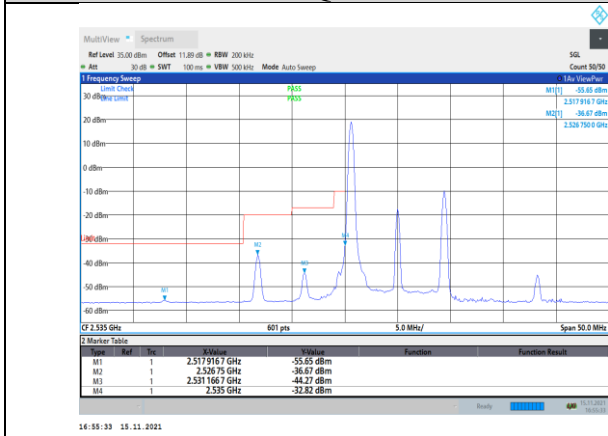

Band41-10MHz-QPSK-41190-1RB#49

Band41-10MHz-16QAM-40090-50RB#0

Band41-10MHz-QPSK-41190-50RB#0

Band41-10MHz-16QAM-41190-1RB#49

Band41-10MHz-16QAM-40090-1RB#0

Band41-10MHz-16QAM-41190-50RB#0

Band41-15MHz-QPSK-40115-1RB#0