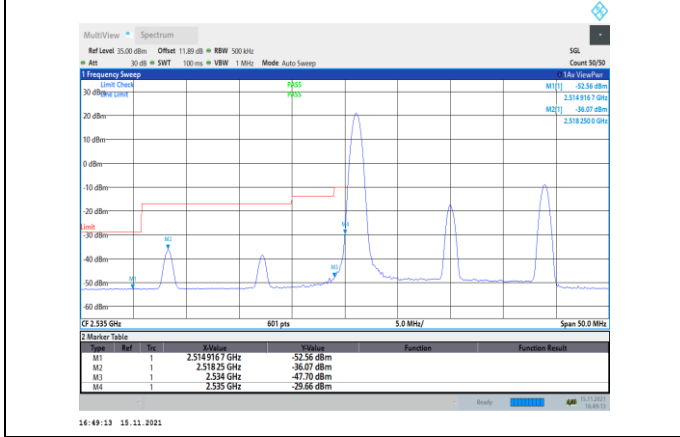

Band41-20MHz-QPSK-40140-1RB#0