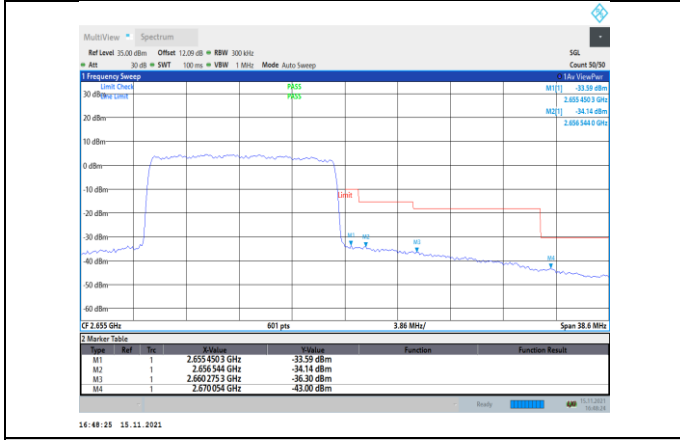

Band41-15MHz-QPSK-41165-75RB#0

Band41-15MHz-QPSK-40115-75RB#0

Band41-15MHz-16QAM-40115-1RB#0

Band41-15MHz-QPSK-41165-1RB#74

Band41-15MHz-16QAM-40115-75RB#0

Band41-15MHz-16QAM-41165-1RB#74

Band41-20MHz-QPSK-40140-100RB#0