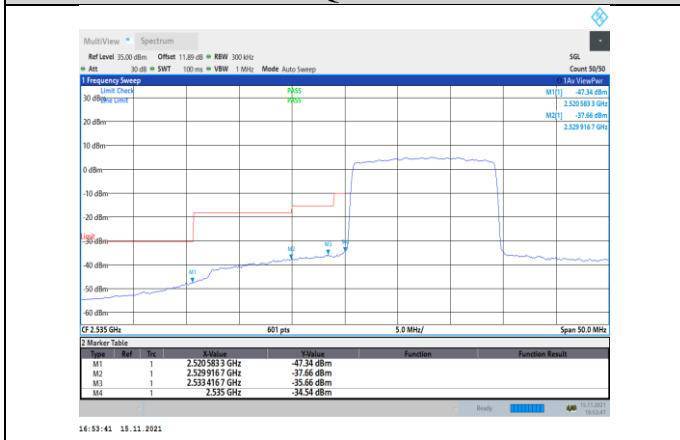

Band41-15MHz-QPSK-40115-75RB#0