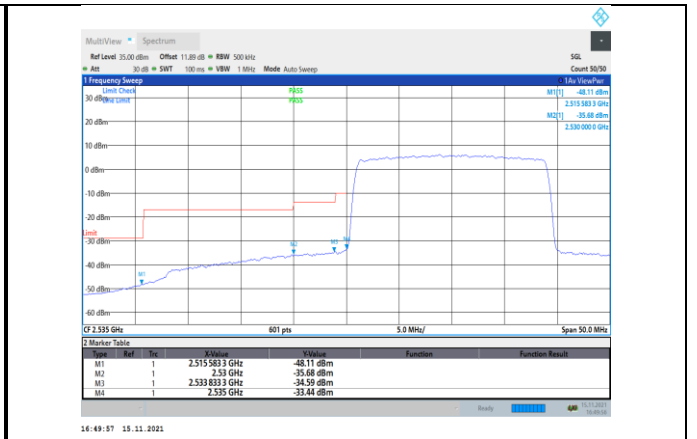

Band41-15MHz-QPSK-41165-75RB#0

Band41-15MHz-QPSK-40115-75RB#0

Band41-15MHz-16QAM-40115-1RB#0

Band41-15MHz-QPSK-41165-1RB#74

Band41-15MHz-16QAM-40115-75RB#0

Band41-15MHz-16QAM-41165-1RB#74

Band41-20MHz-QPSK-40140-100RB#0