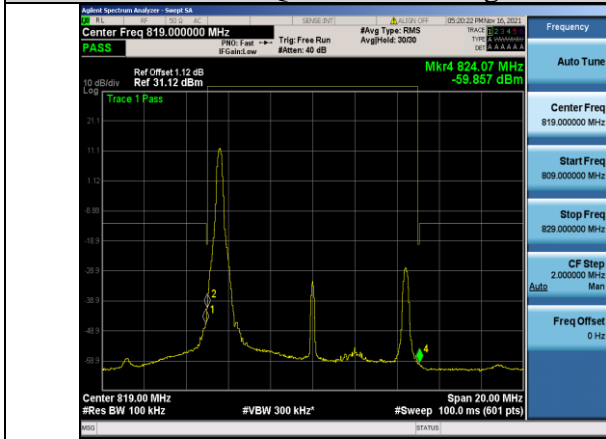

Band26-10MHz-QPSK-26740\_Right-1RB#49

Band26-10MHz-16QAM-26740\_Left-50RB#0

Band26-10MHz-QPSK-26740\_Right-50RB#0

Band26-10MHz-16QAM-26740\_Right-1RB#49

Band26-10MHz-16QAM-26740\_Left-1RB#0

Band26-10MHz-16QAM-26740\_Right-50RB#0