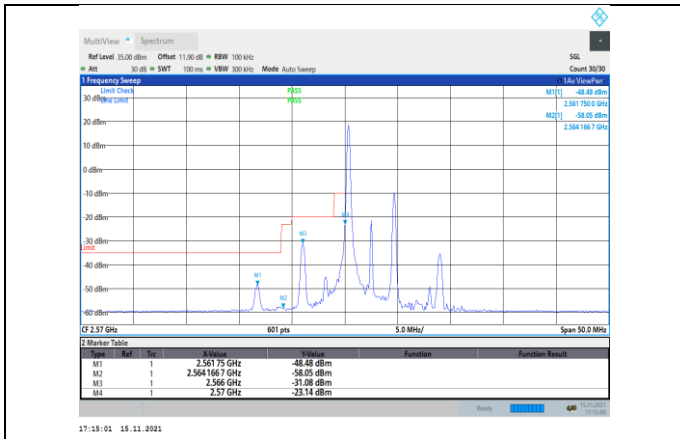

Band26-10MHz-QPSK-26740\_Right-1RB#49

Band26-10MHz-16QAM-26740\_Left-50RB#0

Band26-10MHz-QPSK-26740\_Right-50RB#0

Band26-10MHz-16QAM-26740\_Right-1RB#49

Band26-10MHz-16QAM-26740\_Left-1RB#0

Band26-10MHz-16QAM-26740\_Right-50RB#0