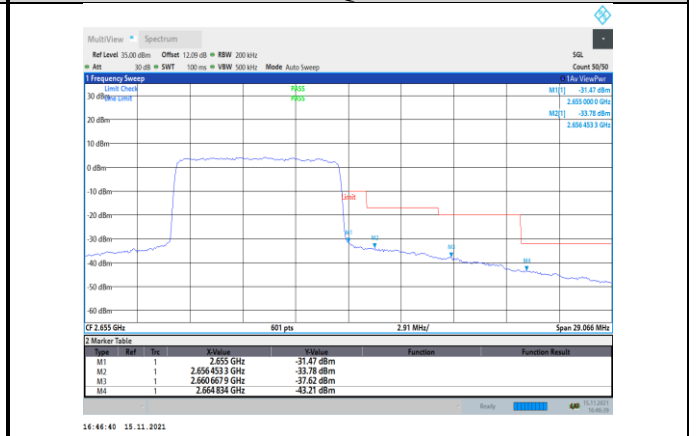

Band41-10MHz-QPSK-41190-1RB#49

Band41-10MHz-16QAM-40090-50RB#0

Band41-10MHz-QPSK-41190-50RB#0

Band41-10MHz-16QAM-41190-1RB#49

Band41-10MHz-16QAM-40090-1RB#0

Band41-10MHz-16QAM-41190-50RB#0

Band41-15MHz-QPSK-40115-1RB#0