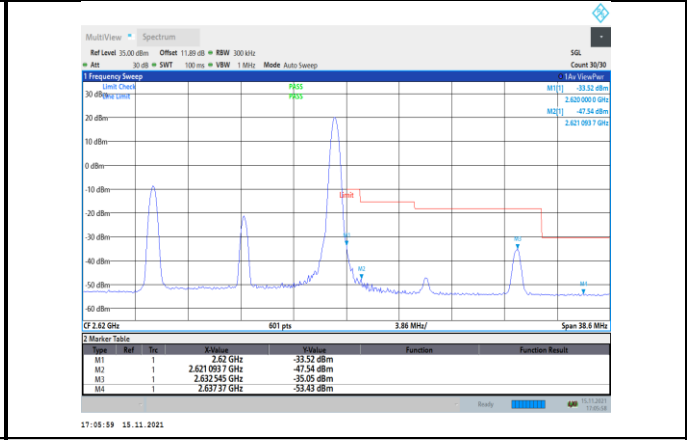

Band38-10MHz-16QAM-37800-50RB#0

Band38-15MHz-QPSK-37825-1RB#0

Band38-10MHz-16QAM-38200-1RB#49

Band38-15MHz-QPSK-37825-75RB#0

Band38-15MHz-QPSK-38175-1RB#74

Band38-15MHz-16QAM-37825-75RB#0

Band38-15MHz-QPSK-38175-75RB#0