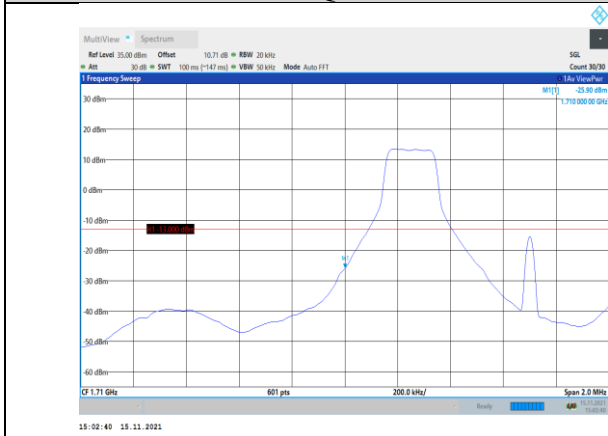

Band66-1.4MHz-QPSK-131979-1RB#0

Band41-20MHz-16QAM-41140-1RB#99

Band66-1.4MHz-QPSK-131979-6RB#0

**Band66-1.4MHz-QPSK-132665-1RB#5**

**Band66-1.4MHz-16QAM-131979-6RB#0**

**Band66-1.4MHz-QPSK-132665-6RB#0**

**Band66-1.4MHz-16QAM-132665-1RB#5**