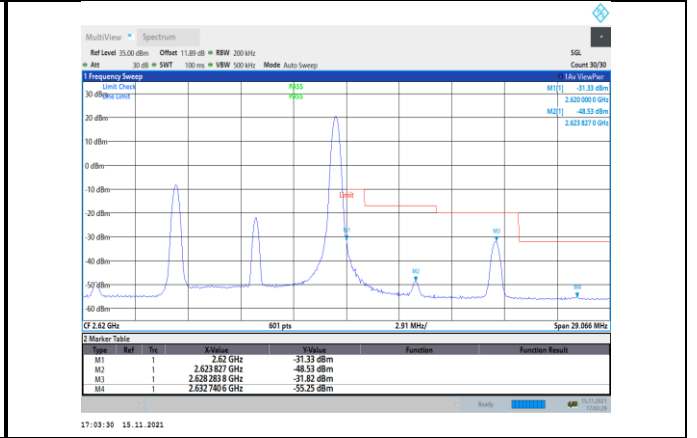

Band38-10MHz-QPSK-38200-1RB#49