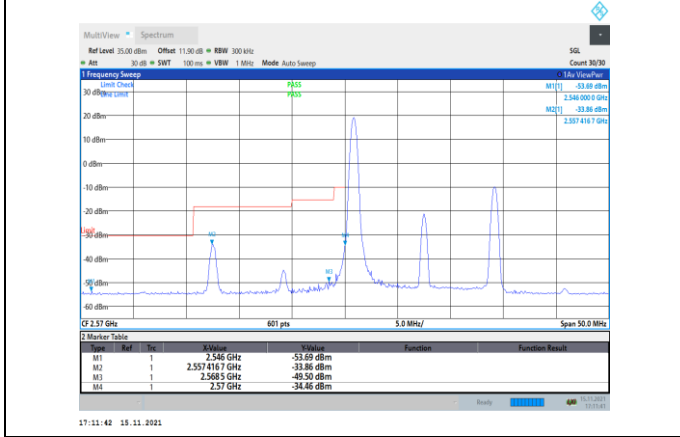

Band38-15MHz-16QAM-37825-1RB#0