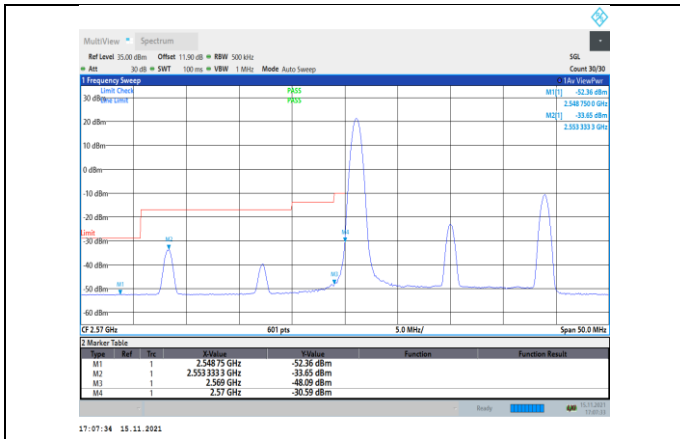

Band38-20MHz-QPSK-37850-1RB#0