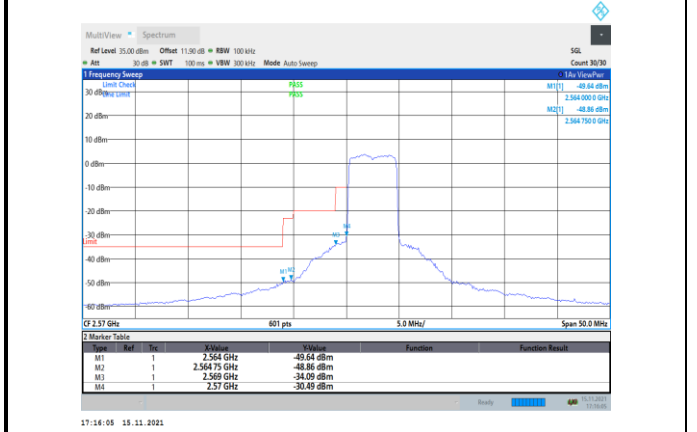

Band38-5MHz-QPSK-37775-1RB#0

Band38-5MHz-QPSK-38225-25RB#0

Band38-5MHz-QPSK-37775-25RB#0

Band38-5MHz-16QAM-37775-1RB#0

Band38-5MHz-QPSK-38225-1RB#24

Band38-5MHz-16QAM-37775-25RB#0

Band38-5MHz-16QAM-38225-1RB#24