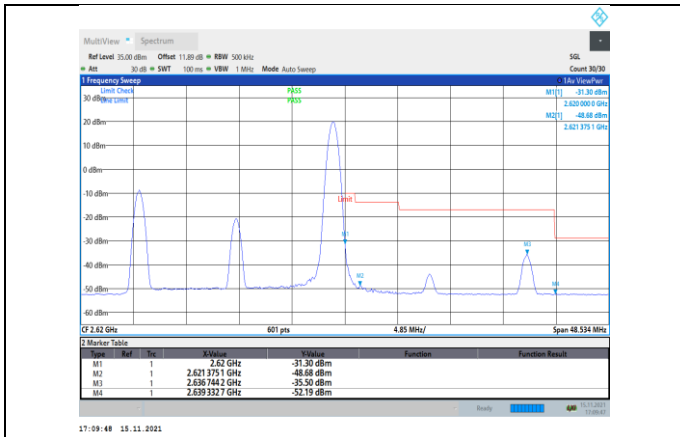

Band38-20MHz-16QAM-38150-1RB#99