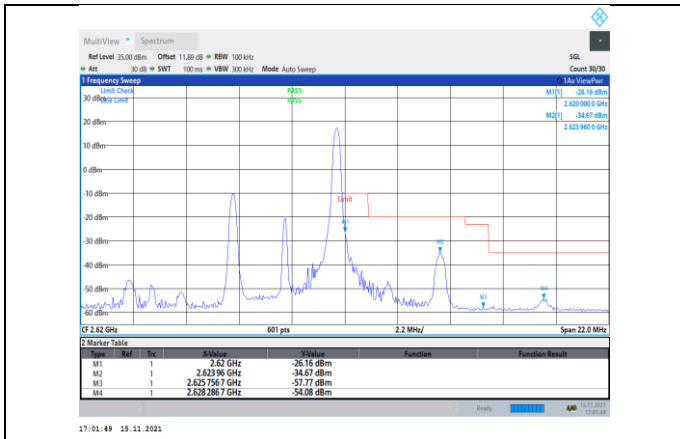

Band38-5MHz-QPSK-37775-1RB#0

Band38-5MHz-QPSK-38225-25RB#0

Band38-5MHz-QPSK-37775-25RB#0

Band38-5MHz-16QAM-37775-1RB#0

Band38-5MHz-QPSK-38225-1RB#24

Band38-5MHz-16QAM-37775-25RB#0

Band38-5MHz-16QAM-38225-1RB#24