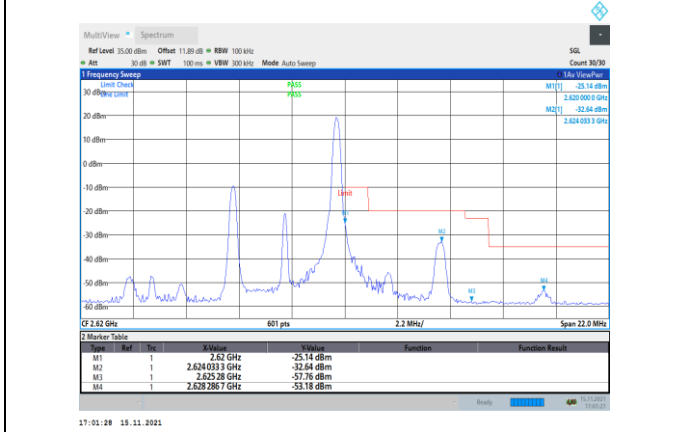

Band38-5MHz-QPSK-37775-1RB#0

Band38-5MHz-QPSK-38225-25RB#0

Band38-5MHz-QPSK-37775-25RB#0

Band38-5MHz-16QAM-37775-1RB#0

Band38-5MHz-QPSK-38225-1RB#24

Band38-5MHz-16QAM-37775-25RB#0

Band38-5MHz-16QAM-38225-1RB#24