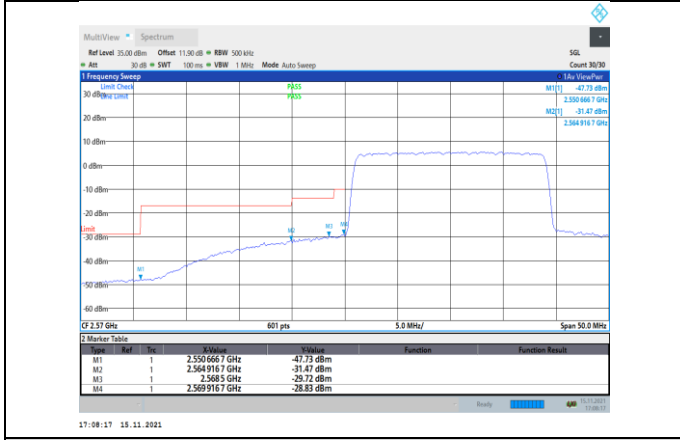

Band38-15MHz-16QAM-38175-1RB#74

Band38-15MHz-16QAM-37825-1RB#0

Band38-15MHz-16QAM-38175-75RB#0

Band38-20MHz-QPSK-37850-1RB#0

Band38-20MHz-QPSK-38150-100RB#0

Band38-20MHz-QPSK-37850-100RB#0

Band38-20MHz-16QAM-37850-1RB#0