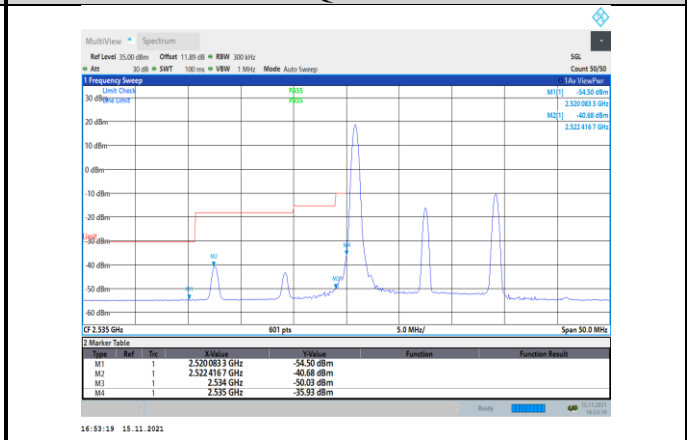

Band41-15MHz-16QAM-40115-1RB#0