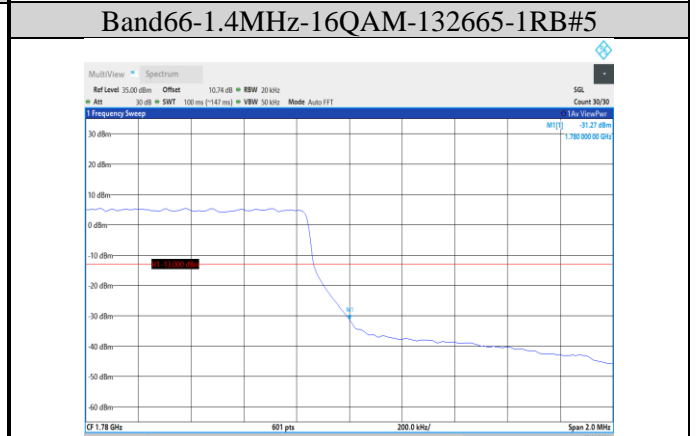

Band66-1.4MHz-16QAM-132665-6RB#0