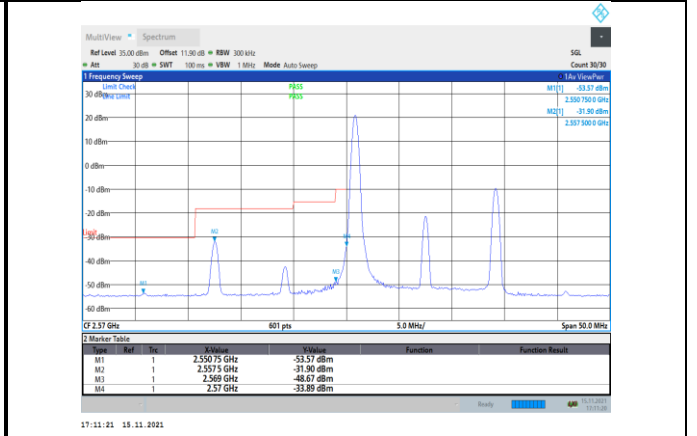

Band38-15MHz-QPSK-37825-1RB#0