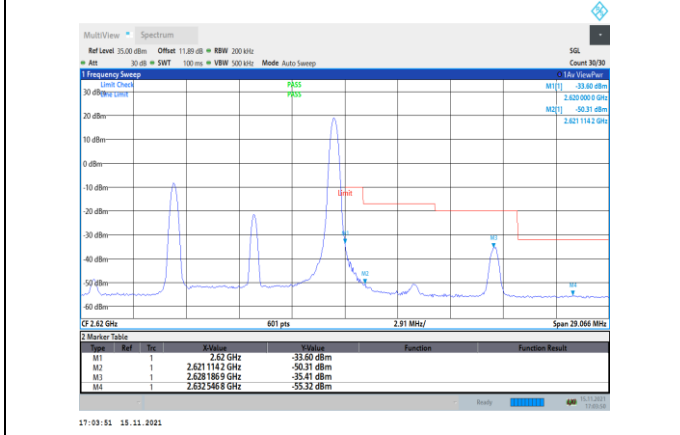

Band38-10MHz-16QAM-38200-1RB#49