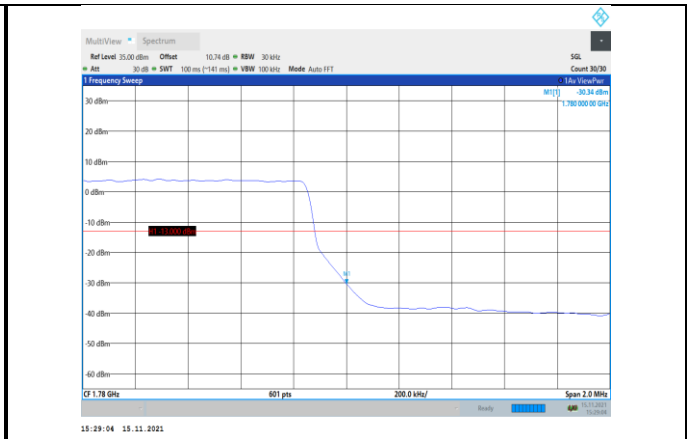

Band66-3MHz-QPSK-132657-15RB#0