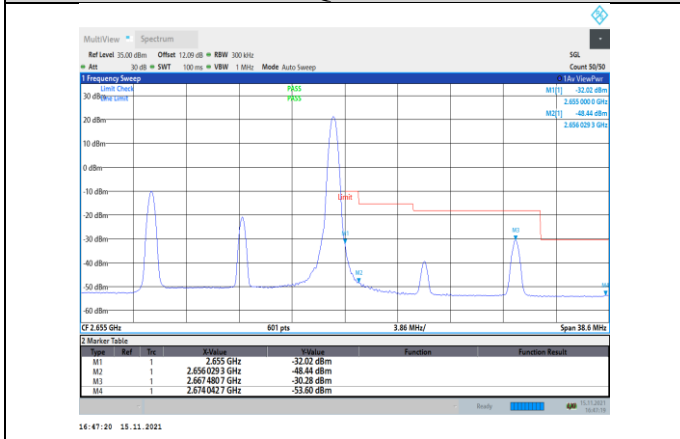

Band41-15MHz-QPSK-41165-1RB#74