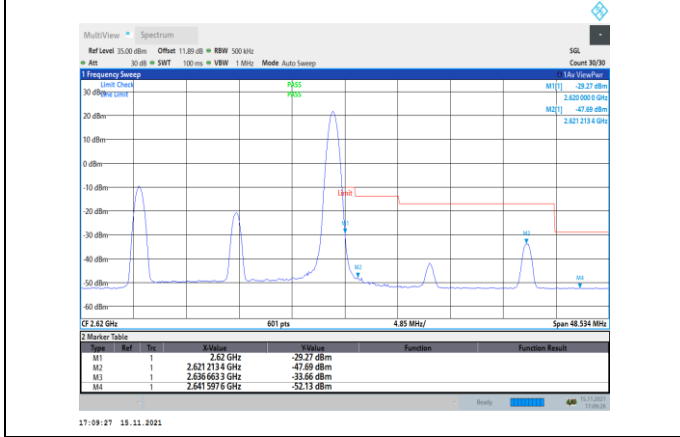

Band38-15MHz-16QAM-38175-1RB#74

Band38-15MHz-16QAM-37825-1RB#0

Band38-15MHz-16QAM-38175-75RB#0

Band38-20MHz-QPSK-37850-1RB#0

Band38-20MHz-QPSK-38150-100RB#0

Band38-20MHz-QPSK-37850-100RB#0

Band38-20MHz-16QAM-37850-1RB#0