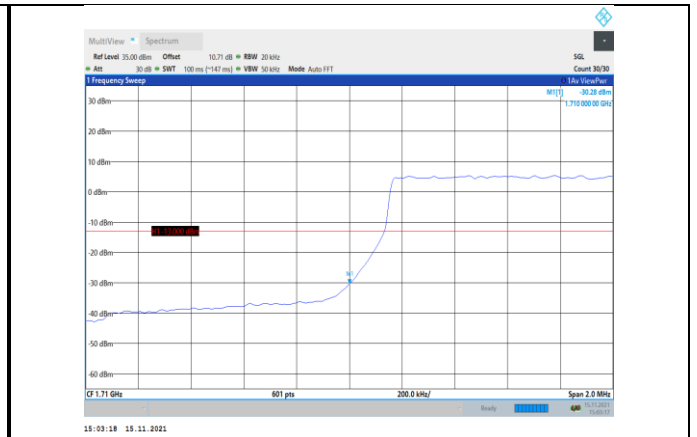

Band66-1.4MHz-QPSK-131979-1RB#0

Band41-20MHz-16QAM-41140-1RB#99

Band66-1.4MHz-QPSK-131979-6RB#0

**Band66-1.4MHz-QPSK-132665-1RB#5**

**Band66-1.4MHz-16QAM-131979-6RB#0**

**Band66-1.4MHz-QPSK-132665-6RB#0**

**Band66-1.4MHz-16QAM-132665-1RB#5**