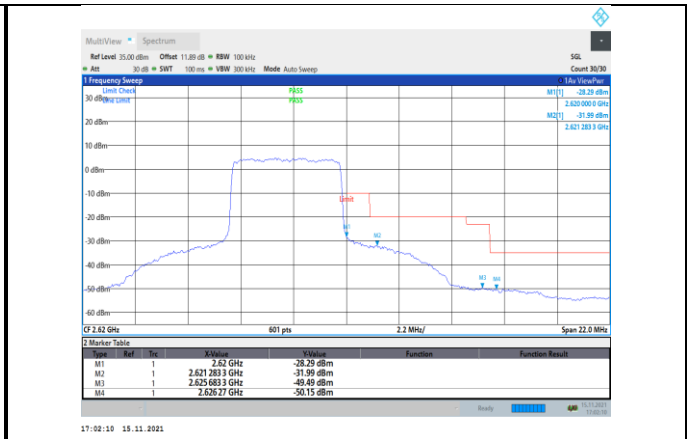

Band38-5MHz-QPSK-38225-25RB#0