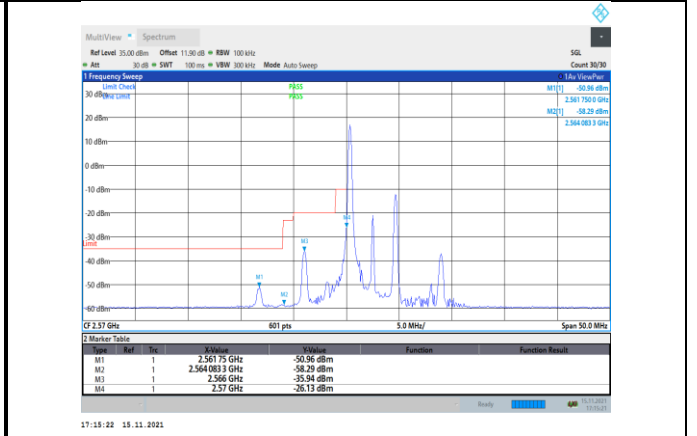

Band38-5MHz-16QAM-37775-1RB#0