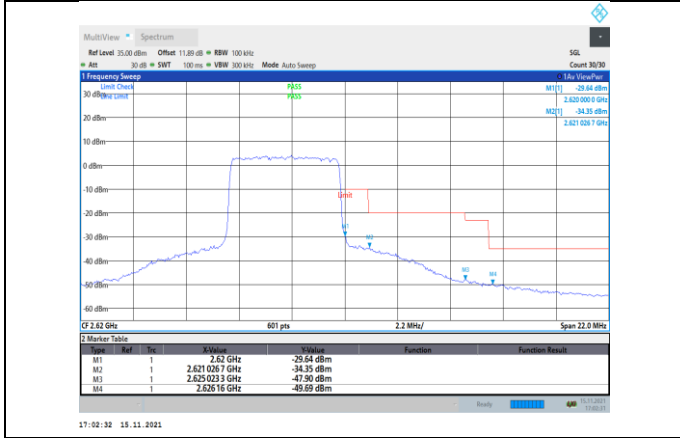

Band38-5MHz-16QAM-38225-25RB#0