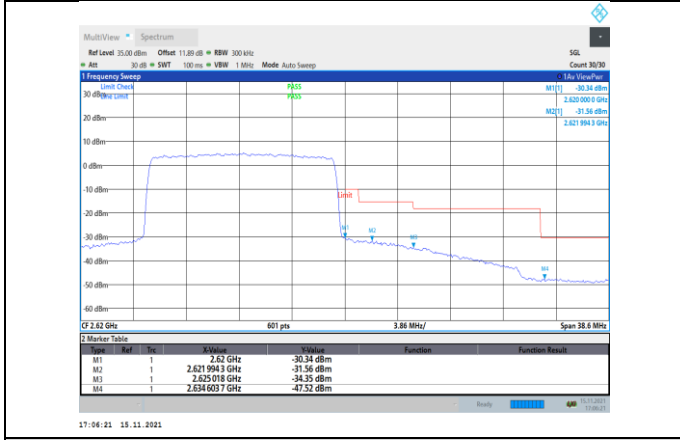

Band38-10MHz-16QAM-37800-50RB#0

Band38-15MHz-QPSK-37825-1RB#0

Band38-10MHz-16QAM-38200-1RB#49

Band38-15MHz-QPSK-37825-75RB#0

Band38-15MHz-QPSK-38175-1RB#74

Band38-15MHz-16QAM-37825-75RB#0

Band38-15MHz-QPSK-38175-75RB#0