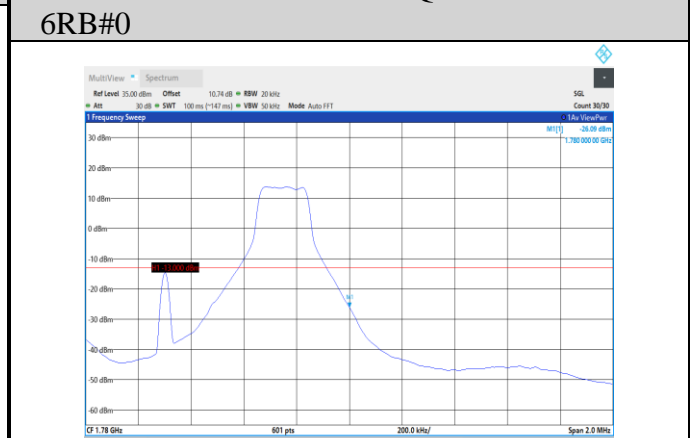

Band66-1.4MHz-QPSK-131979-1RB#0

Band41-20MHz-16QAM-41140-1RB#99

Band66-1.4MHz-QPSK-131979-6RB#0

**Band66-1.4MHz-QPSK-132665-1RB#5**

**Band66-1.4MHz-16QAM-131979-6RB#0**

**Band66-1.4MHz-QPSK-132665-6RB#0**

**Band66-1.4MHz-16QAM-132665-1RB#5**