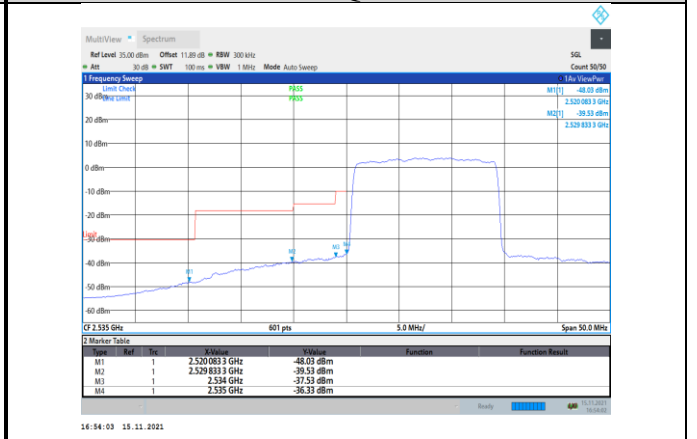

Band41-15MHz-QPSK-41165-75RB#0

Band41-15MHz-QPSK-40115-75RB#0

Band41-15MHz-16QAM-40115-1RB#0

Band41-15MHz-QPSK-41165-1RB#74

Band41-15MHz-16QAM-40115-75RB#0

Band41-15MHz-16QAM-41165-1RB#74

Band41-20MHz-QPSK-40140-100RB#0