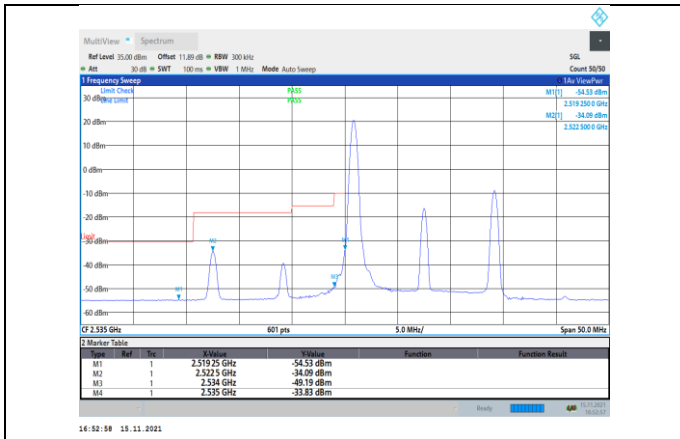

Band41-10MHz-QPSK-41190-1RB#49

Band41-10MHz-16QAM-40090-50RB#0

Band41-10MHz-QPSK-41190-50RB#0

Band41-10MHz-16QAM-41190-1RB#49

Band41-10MHz-16QAM-40090-1RB#0

Band41-10MHz-16QAM-41190-50RB#0

Band41-15MHz-QPSK-40115-1RB#0