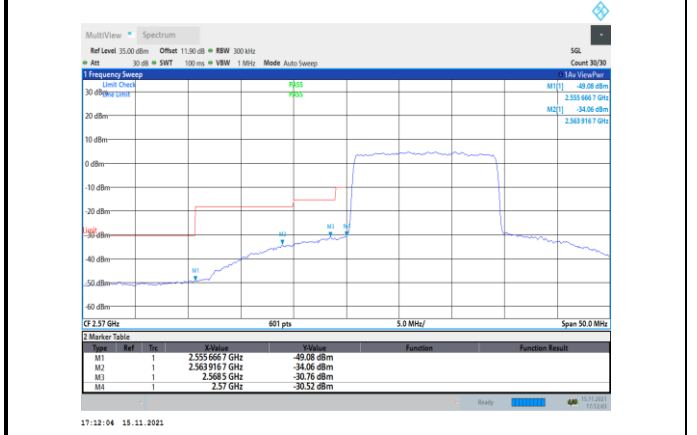

Band38-15MHz-QPSK-37825-75RB#0