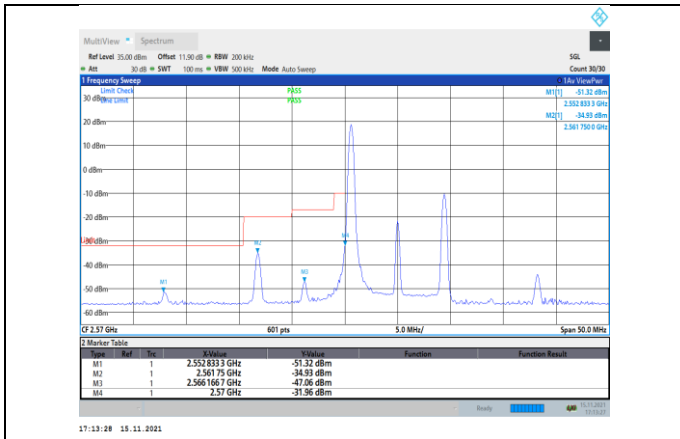

Band38-10MHz-QPSK-37800-50RB#0

Band38-5MHz-16QAM-38225-25RB#0

Band38-10MHz-QPSK-38200-1RB#49

Band38-10MHz-QPSK-37800-1RB#0

Band38-10MHz-QPSK-38200-50RB#0

Band38-10MHz-16QAM-37800-1RB#0

Band38-10MHz-16QAM-38200-50RB#0