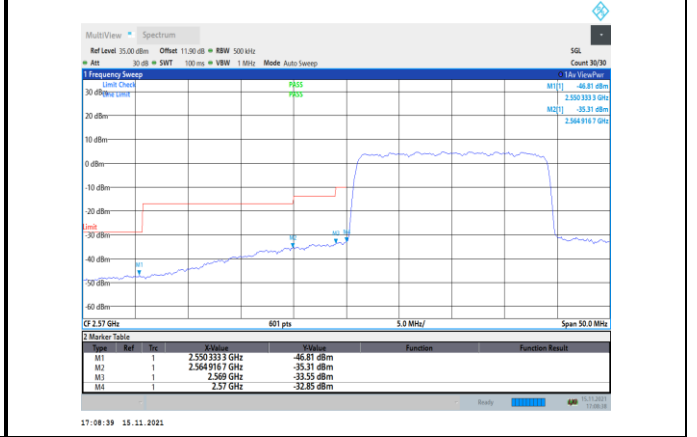

Band38-20MHz-16QAM-37850-100RB#0