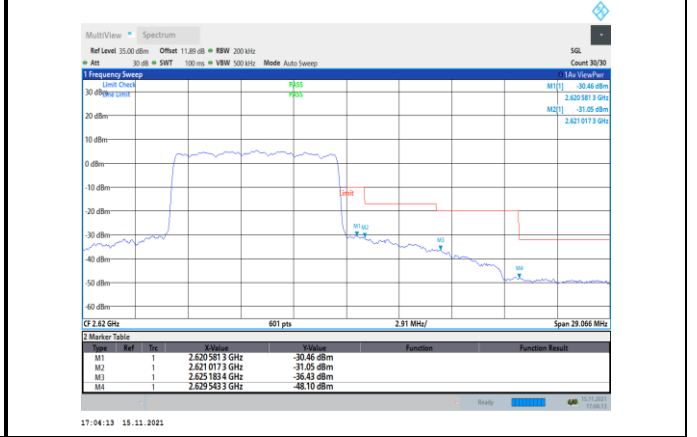

Band38-10MHz-QPSK-37800-50RB#0

Band38-5MHz-16QAM-38225-25RB#0

Band38-10MHz-QPSK-38200-1RB#49

Band38-10MHz-QPSK-37800-1RB#0

Band38-10MHz-QPSK-38200-50RB#0

Band38-10MHz-16QAM-37800-1RB#0

Band38-10MHz-16QAM-38200-50RB#0