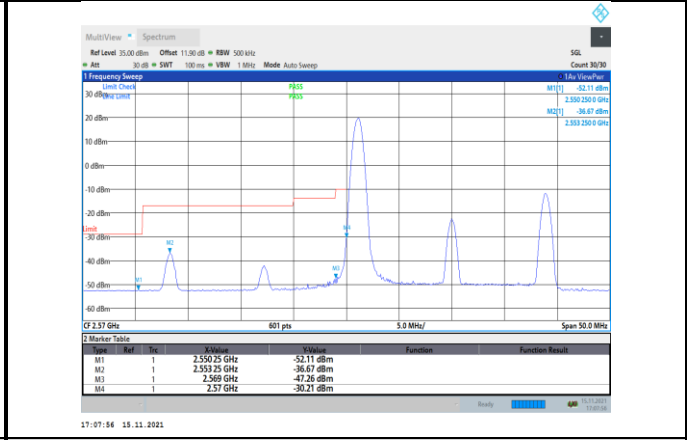

Band38-15MHz-16QAM-38175-1RB#74

Band38-15MHz-16QAM-37825-1RB#0

Band38-15MHz-16QAM-38175-75RB#0

Band38-20MHz-QPSK-37850-1RB#0

Band38-20MHz-QPSK-38150-100RB#0

Band38-20MHz-QPSK-37850-100RB#0

Band38-20MHz-16QAM-37850-1RB#0