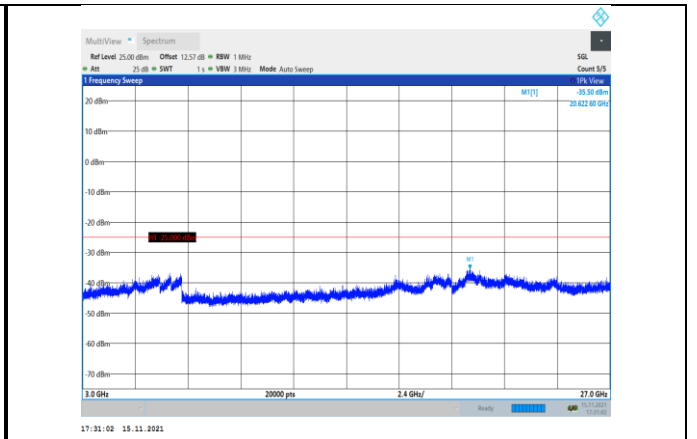

Band41-15MHz-16QAM-40590-1RB#0-
Range2:1000~3000MHz

Band41-15MHz-16QAM-41165-1RB#0-
Range3:3000~27000MHz