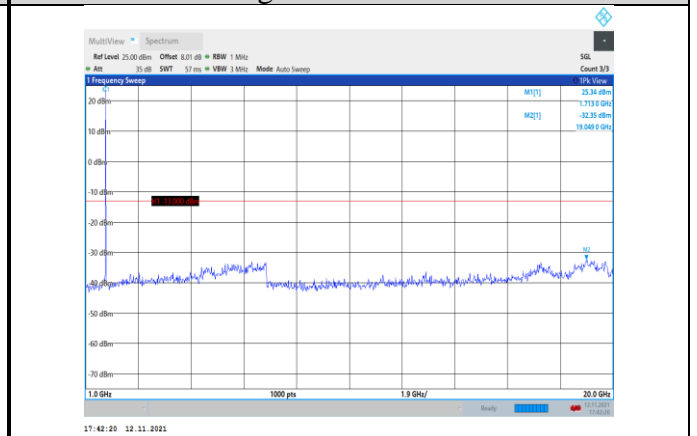

Band66-1.4MHz-16QAM-131979-1RB#0-
Range1:30~1000MHz

Band66-1.4MHz-16QAM-131979-1RB#0-
Range2:1000~20000MHz