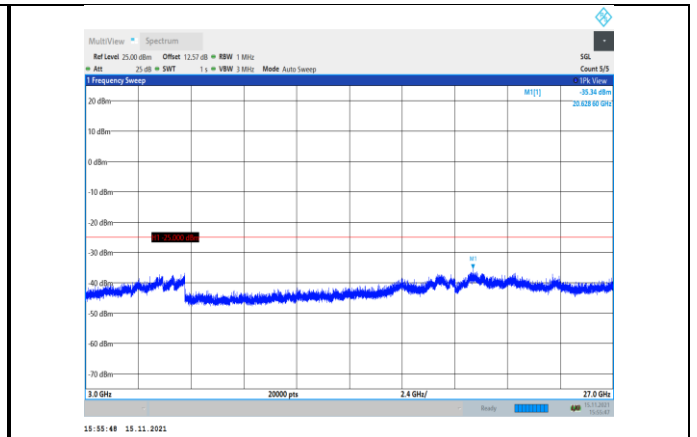

Band38-15MHz-16QAM-38000-1RB#0-
Range1:30~1000MHz

Band38-15MHz-16QAM-37825-1RB#0-
Range2:1000~3000MHz

Band38-15MHz-16QAM-38000-1RB#0-
Range2:1000~3000MHz

Band38-15MHz-16QAM-38000-1RB#0-
Range3:3000~27000MHz