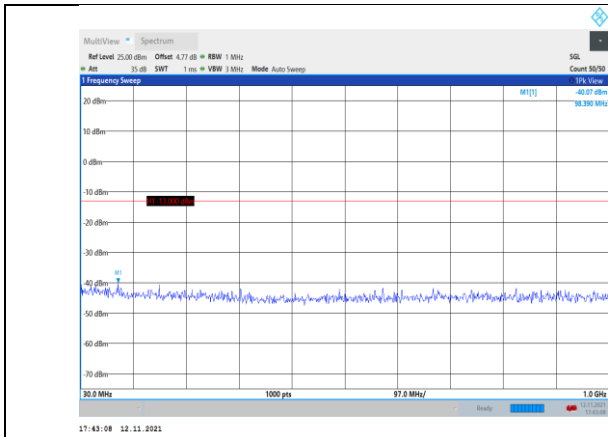

Band66-1.4MHz-QPSK-132665-1RB#0-
Range1:30~1000MHz

**Band66-1.4MHz-16QAM-132322-1RB#0-
Range1:30~1000MHz**