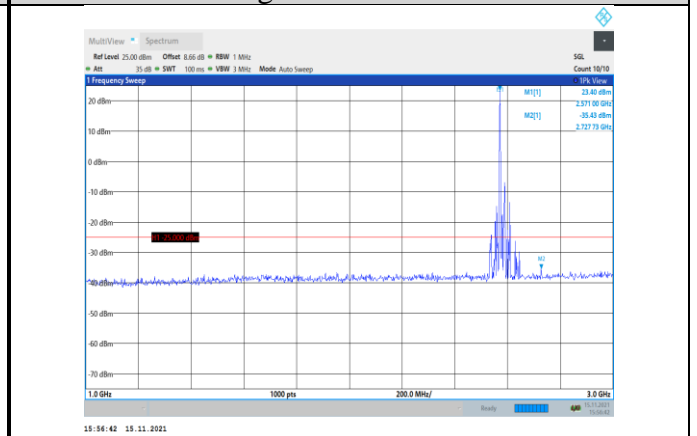

Band38-15MHz-16QAM-38175-1RB#0-
Range3:3000~27000MHz

Band38-15MHz-16QAM-38175-1RB#0-
Range1:30~1000MHz

Band38-20MHz-QPSK-37850-1RB#0-
Range1:30~1000MHz

Band38-15MHz-16QAM-38175-1RB#0-
Range2:1000~3000MHz