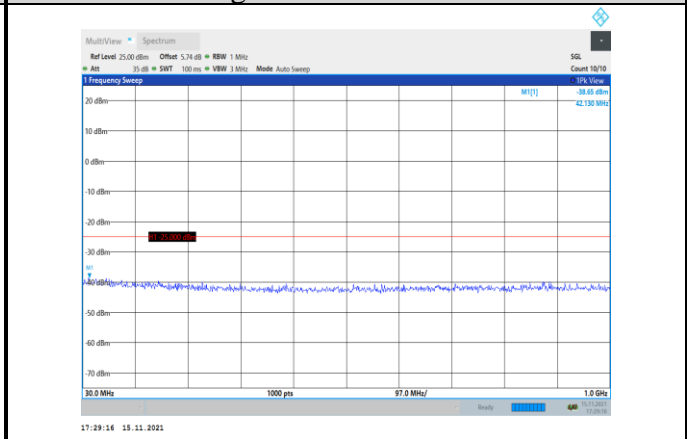

Band41-15MHz-16QAM-40115-1RB#0-
Range3:3000~27000MHz

Band41-15MHz-16QAM-40590-1RB#0-
Range1:30~1000MHz