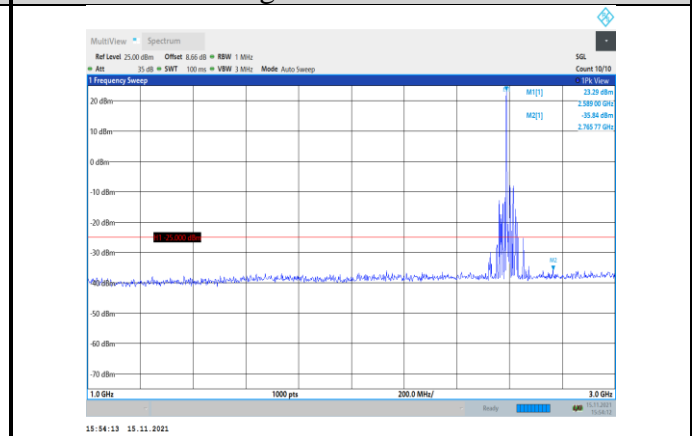

Band38-15MHz-16QAM-38000-1RB#0-
Range1:30~1000MHz

Band38-15MHz-16QAM-38000-1RB#0-
Range2:1000~3000MHz