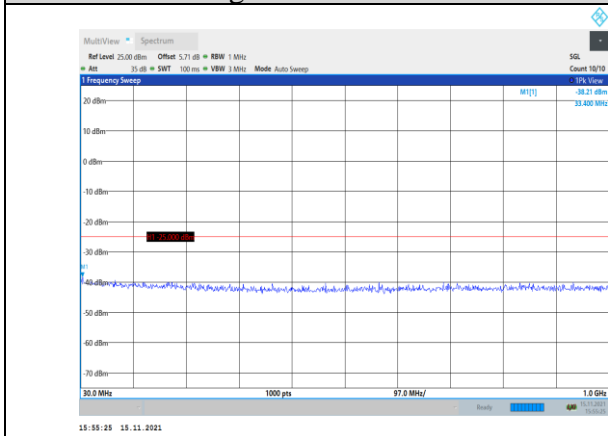

Band38-15MHz-16QAM-38000-1RB#0-
Range3:3000~27000MHz

Band38-15MHz-16QAM-38175-1RB#0-
Range1:30~1000MHz