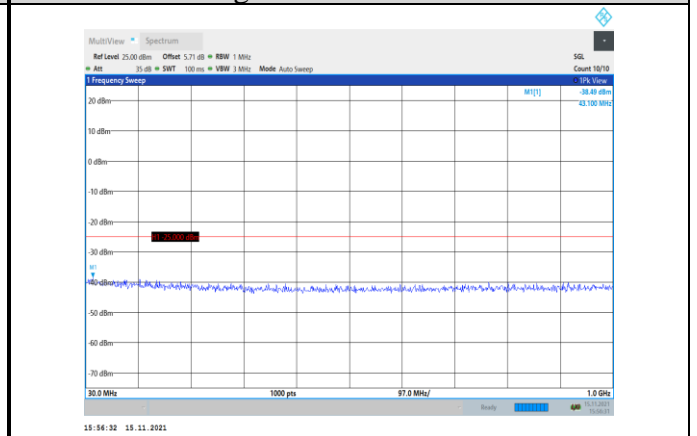

Band38-15MHz-16QAM-38175-1RB#0-
Range3:3000~27000MHz

Band38-20MHz-QPSK-37850-1RB#0-
Range1:30~1000MHz