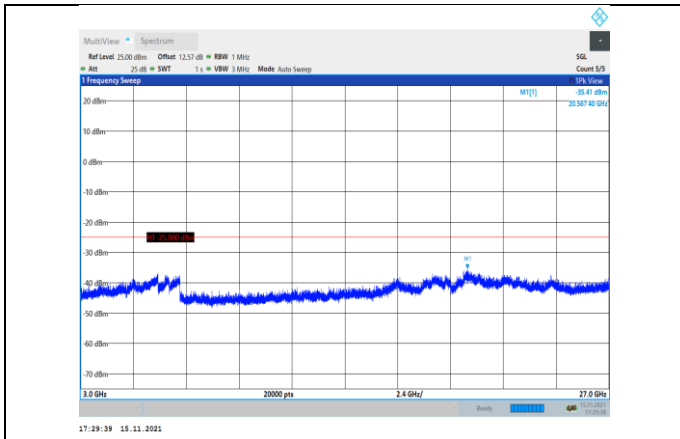

Band41-15MHz-16QAM-40115-1RB#0-
Range2:1000~3000MHz

Band41-15MHz-16QAM-40590-1RB#0-
Range3:3000~27000MHz