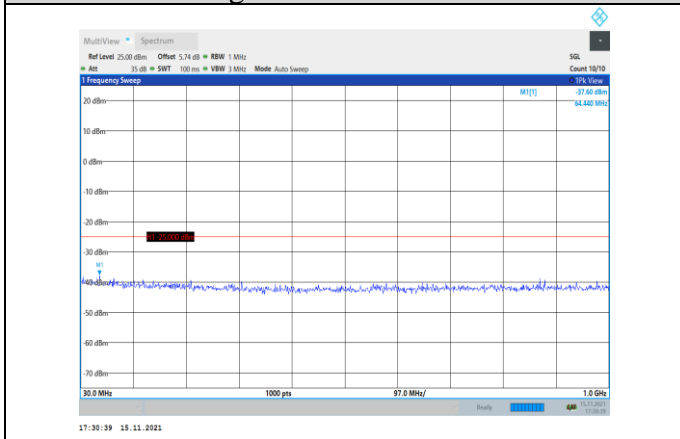

Band41-15MHz-16QAM-40590-1RB#0-
Range3:3000~27000MHz

Band41-15MHz-16QAM-41165-1RB#0-
Range1:30~1000MHz