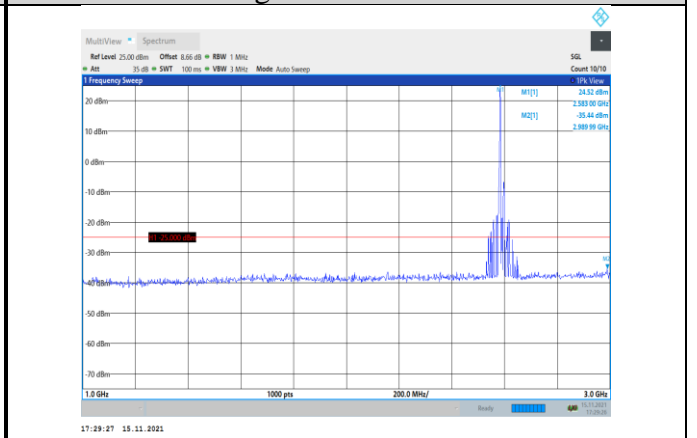

Band41-15MHz-16QAM-40115-1RB#0-
Range3:3000~27000MHz

Band41-15MHz-16QAM-40115-1RB#0-
Range1:30~1000MHz

Band41-15MHz-16QAM-40590-1RB#0-
Range1:30~1000MHz

Band41-15MHz-16QAM-40115-1RB#0-
Range2:1000~3000MHz