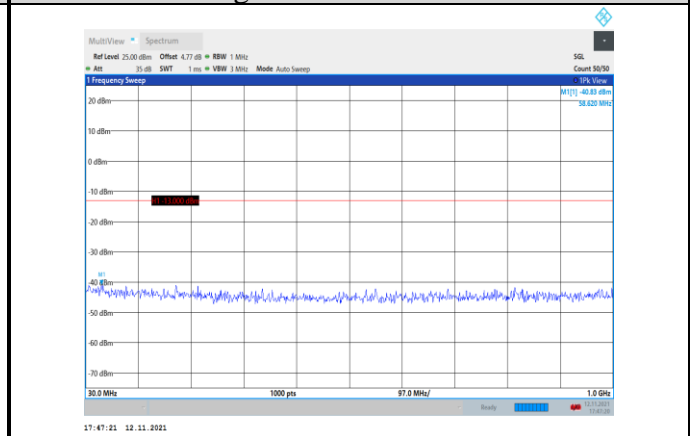

**Band66-1.4MHz-16QAM-132665-1RB#0-
Range2:1000~20000MHz**

**Band66-3MHz-QPSK-131987-1RB#0-
Range1:30~1000MHz**