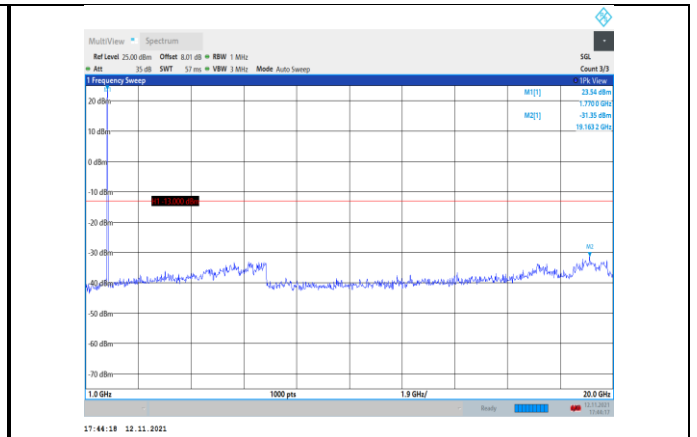

Band66-1.4MHz-16QAM-131979-1RB#0-
Range1:30~1000MHz

Band66-1.4MHz-QPSK-132665-1RB#0-
Range1:30~1000MHz

Band66-1.4MHz-16QAM-131979-1RB#0-
Range2:1000~20000MHz

**Band66-1.4MHz-16QAM-132322-1RB#0-
Range1:30~1000MHz**