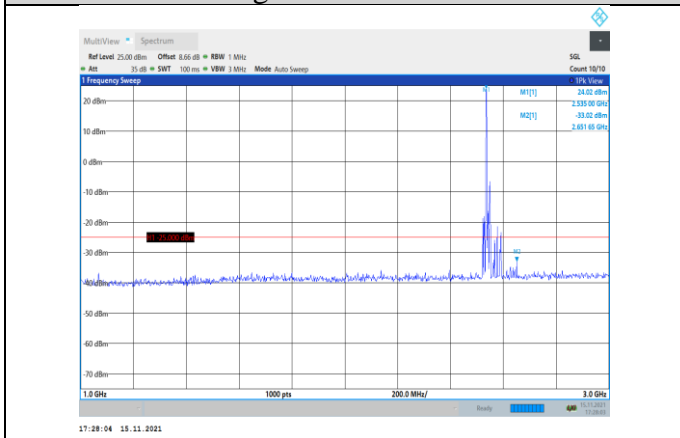

Band41-15MHz-16QAM-40115-1RB#0-
Range1:30~1000MHz

Band41-15MHz-16QAM-40115-1RB#0-
Range2:1000~3000MHz