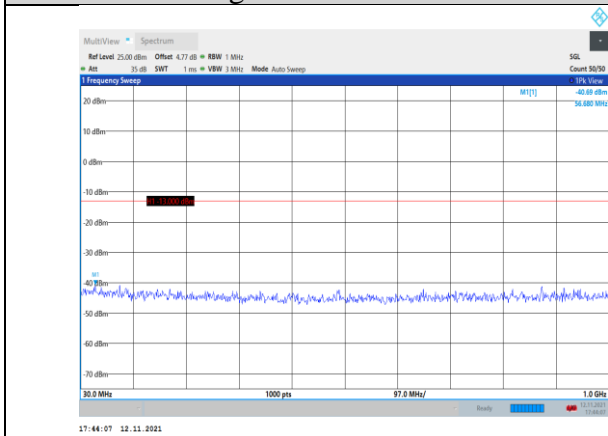

**Band66-1.4MHz-16QAM-132322-1RB#0-
Range2:1000~20000MHz**

**Band66-1.4MHz-16QAM-132665-1RB#0-
Range1:30~1000MHz**