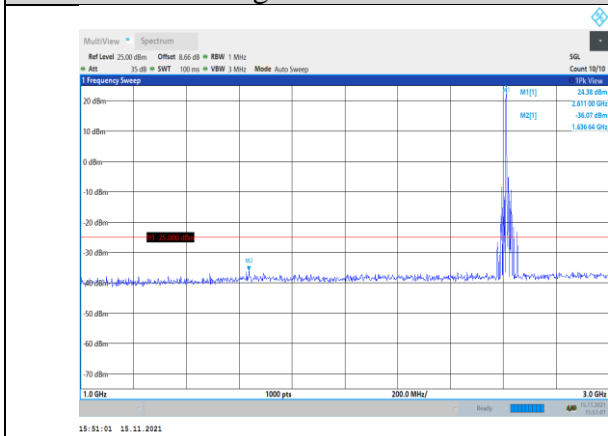

Band38-10MHz-16QAM-38200-1RB#0-
Range1:30~1000MHz

Band38-10MHz-16QAM-38200-1RB#0-
Range2:1000~3000MHz