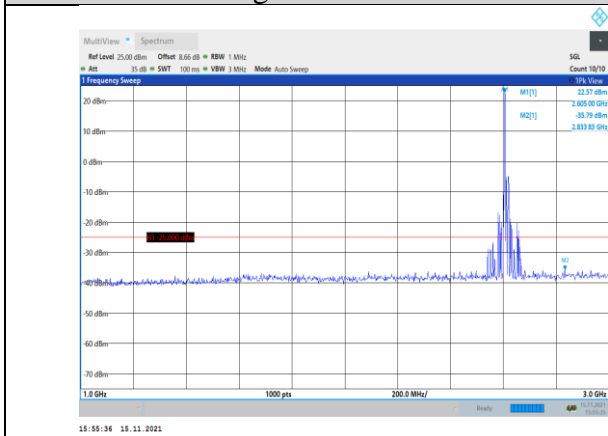

Band38-15MHz-16QAM-38175-1RB#0-
Range1:30~1000MHz

Band38-15MHz-16QAM-38175-1RB#0-
Range2:1000~3000MHz