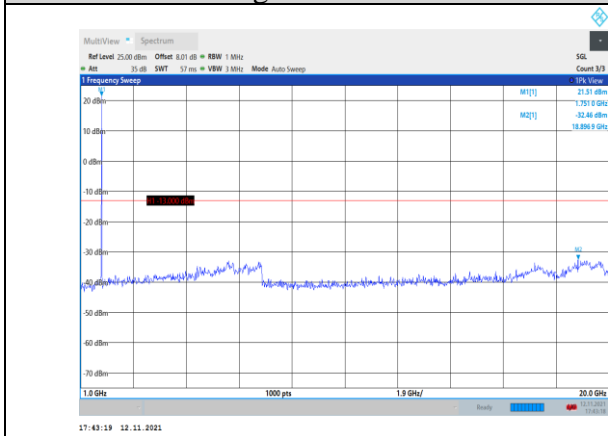

**Band66-1.4MHz-16QAM-132322-1RB#0-
Range1:30~1000MHz**

**Band66-1.4MHz-16QAM-132322-1RB#0-
Range2:1000~20000MHz**