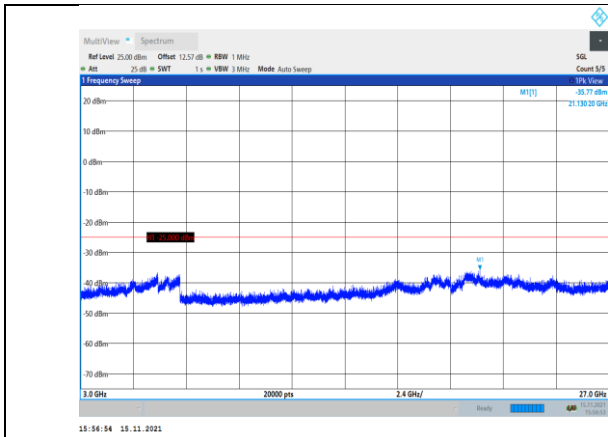

Band38-15MHz-16QAM-38175-1RB#0-
Range2:1000~3000MHz

**Band38-20MHz-QPSK-37850-1RB#0-
Range3:3000~27000MHz**