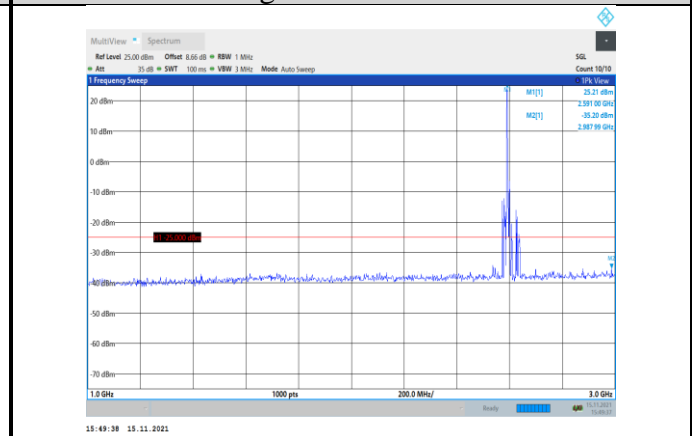

**Band38-10MHz-16QAM-38000-1RB#0-
Range1:30~1000MHz**

**Band38-10MHz-16QAM-38000-1RB#0-
Range2:1000~3000MHz**