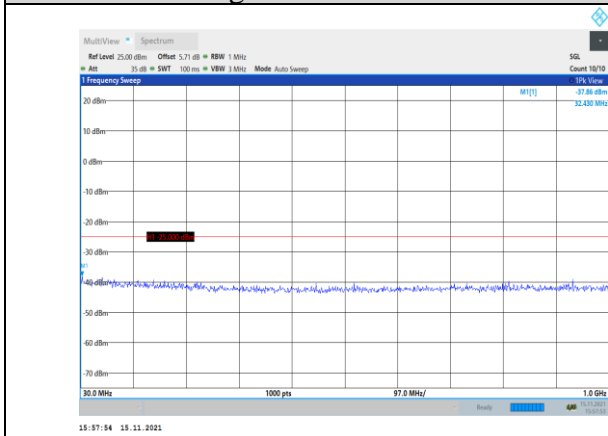

**Band38-20MHz-QPSK-37850-1RB#0-
Range3:3000~27000MHz**

**Band38-20MHz-QPSK-38000-1RB#0-
Range1:30~1000MHz**