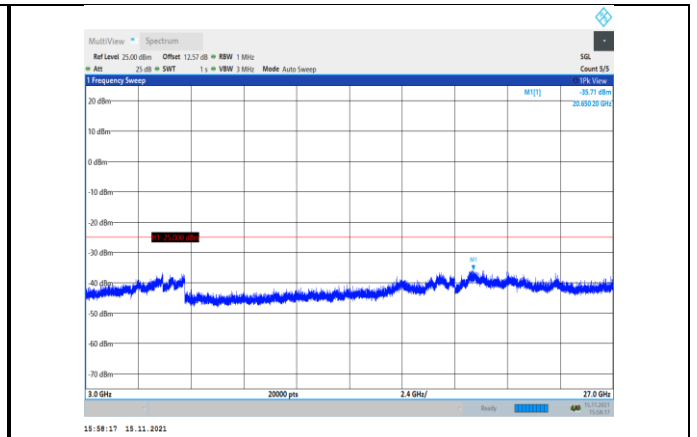

Band38-20MHz-QPSK-37850-1RB#0-
Range2:1000~3000MHz

**Band38-20MHz-QPSK-38000-1RB#0-
Range3:3000~27000MHz**