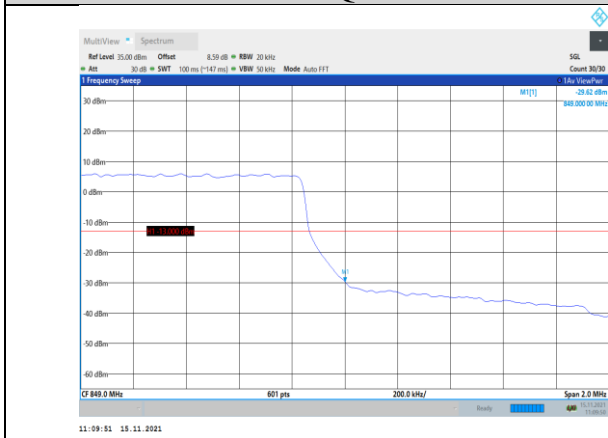

Band5-1.4MHz-16QAM-20643-1RB#5

Band5-1.4MHz-16QAM-20643-6RB#0