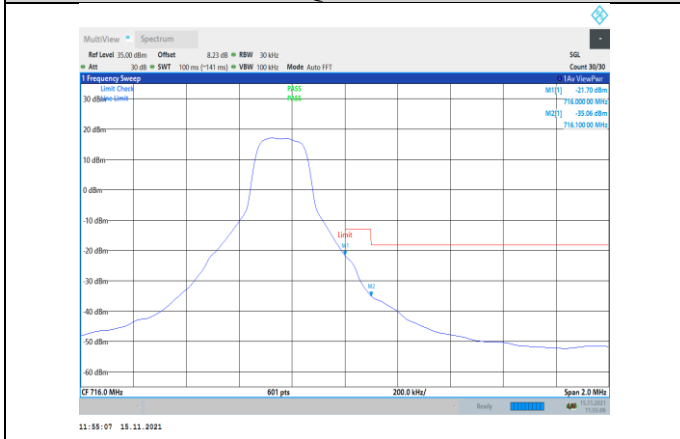

Band12-3MHz-QPSK-23025-15RB#0

Band12-3MHz-QPSK-23165-1RB#14