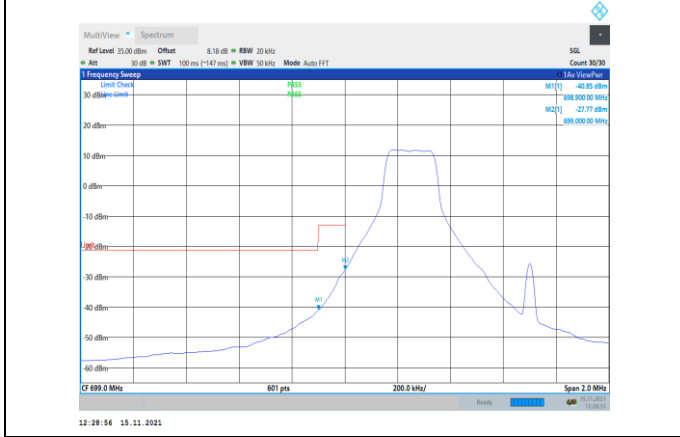

Band12-1.4MHz-QPSK-23173-1RB#5

Band12-1.4MHz-16QAM-23017-6RB#0

Band12-1.4MHz-QPSK-23173-6RB#0

Band12-1.4MHz-16QAM-23173-1RB#5

Band12-1.4MHz-16QAM-23017-1RB#0

Band12-1.4MHz-16QAM-23173-6RB#0

Band12-3MHz-QPSK-23025-1RB#0