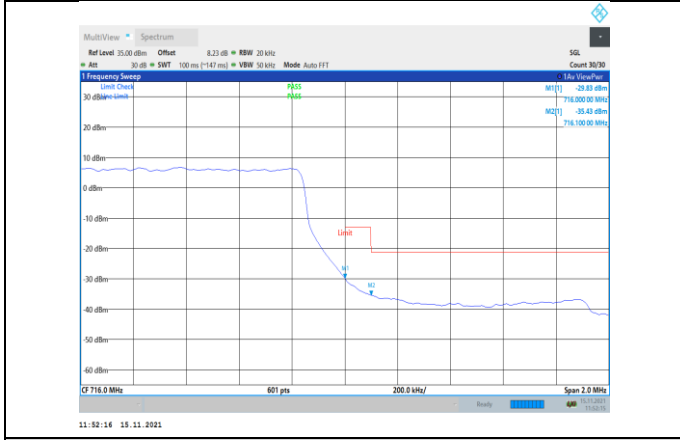

Band12-1.4MHz-QPSK-23173-1RB#5

Band12-1.4MHz-QPSK-23173-6RB#0