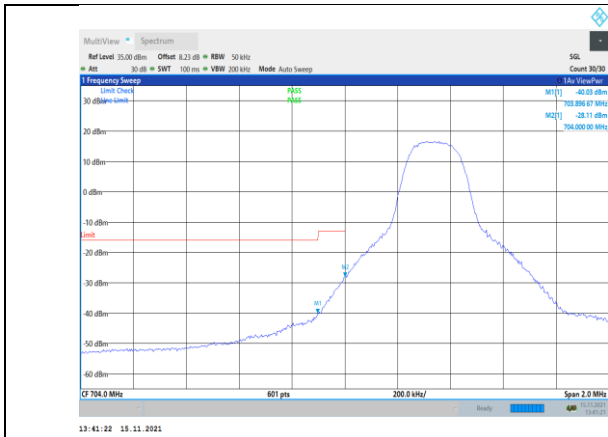

Band12-10MHz-16QAM-23060-1RB#0

Band17-5MHz-QPSK-23755-1RB#0