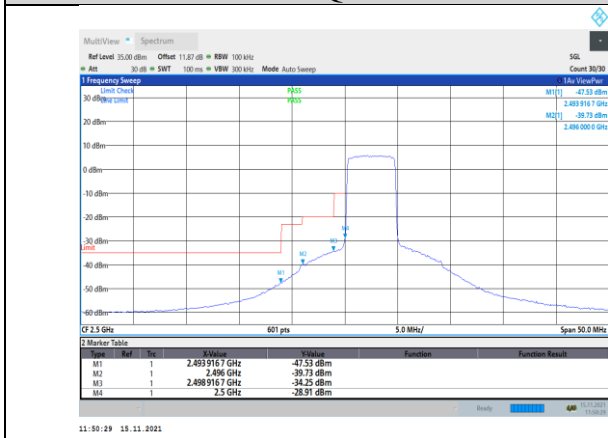

Band5-10MHz-16QAM-20600-1RB#49

Band7-5MHz-QPSK-20775-25RB#0

Band5-10MHz-16QAM-20600-50RB#0

Band7-5MHz-QPSK-21425-1RB#24

Band7-5MHz-QPSK-20775-1RB#0

Band7-5MHz-QPSK-21425-25RB#0

Band7-5MHz-16QAM-20775-1RB#0

Band7-5MHz-16QAM-21425-25RB#0