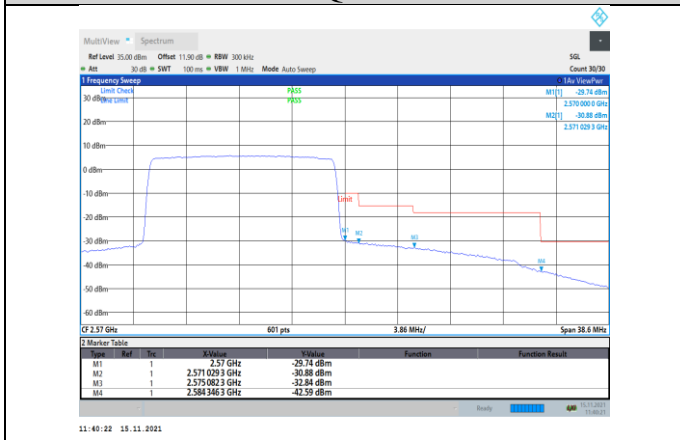

Band7-15MHz-QPSK-21375-1RB#74

Band7-15MHz-16QAM-20825-75RB#0

Band7-15MHz-16QAM-21375-1RB#74

Band7-20MHz-QPSK-20850-100RB#0

Band7-15MHz-16QAM-21375-75RB#0

Band7-20MHz-QPSK-21350-1RB#0

Band7-20MHz-QPSK-20850-1RB#99