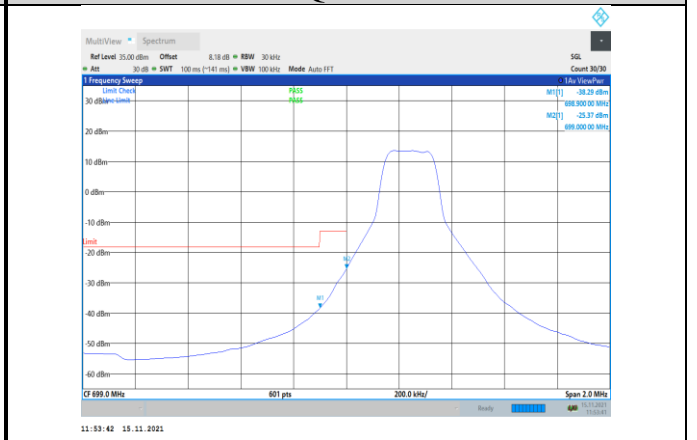

Band12-3MHz-QPSK-23165-15RB#0

Band12-3MHz-16QAM-23025-1RB#0