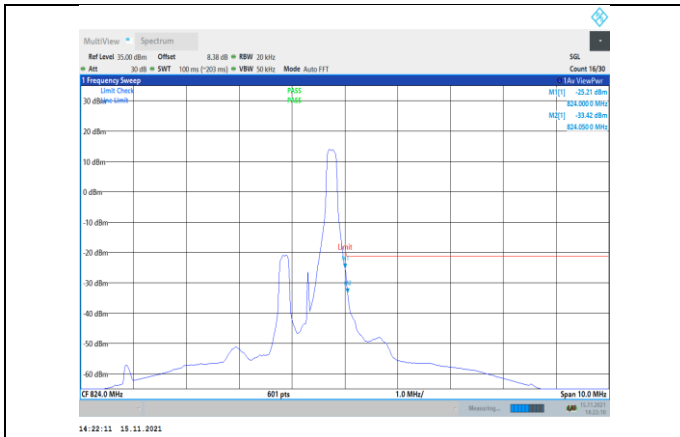

Band17-10MHz-16QAM-23780-1RB#0

Band17-10MHz-16QAM-23800-50RB#0

Band17-10MHz-16QAM-23780-50RB#0

Band26-1.4MHz-QPSK-26697-1RB#0

Band17-10MHz-16QAM-23800-1RB#49

Band26-1.4MHz-QPSK-26697-6RB#0

Band26-1.4MHz-QPSK-26783-1RB#5