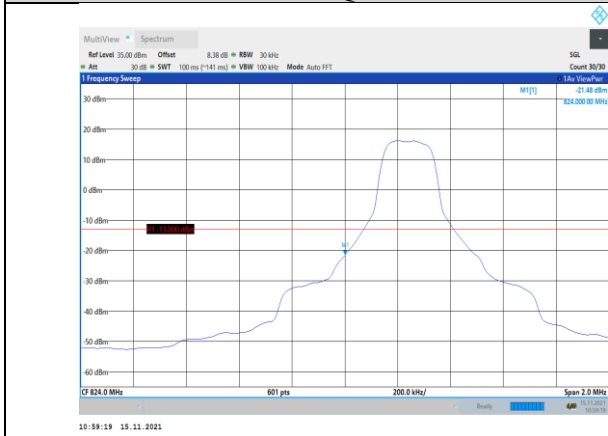

Band5-1.4MHz-16QAM-20643-6RB#0

Band5-3MHz-QPSK-20415-1RB#0