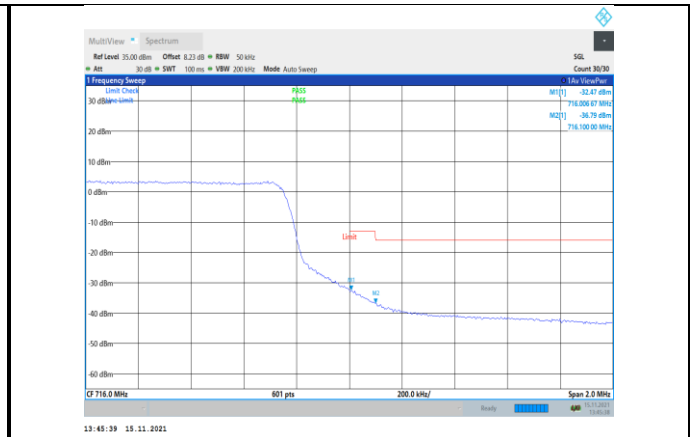

Band12-10MHz-16QAM-23130-50RB#0

Band17-5MHz-QPSK-23825-25RB#0