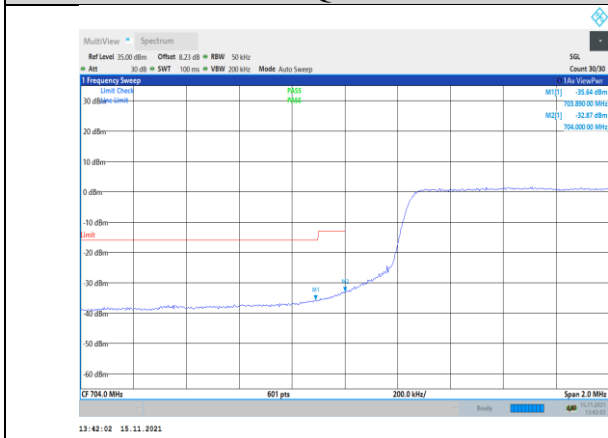

Band12-10MHz-16QAM-23060-1RB#0

Band12-10MHz-16QAM-23130-50RB#0

Band17-5MHz-QPSK-23755-1RB#0

Band17-5MHz-QPSK-23825-25RB#0

Band17-5MHz-QPSK-23755-25RB#0

Band17-5MHz-16QAM-23755-1RB#0

Band17-5MHz-QPSK-23825-1RB#24