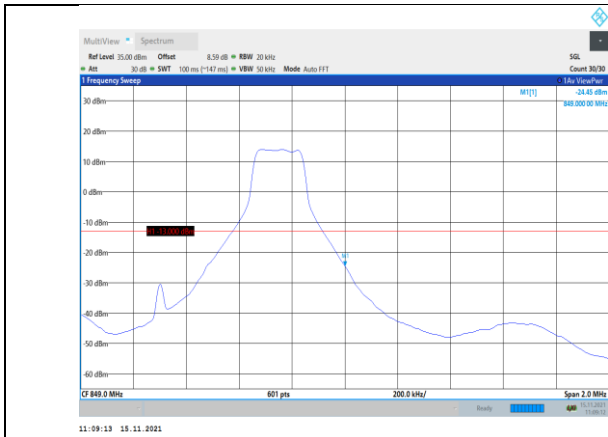

Band5-1.4MHz-QPSK-20407-1RB#0

Band5-1.4MHz-QPSK-20643-6RB#0

Band5-1.4MHz-QPSK-20407-6RB#0

Band5-1.4MHz-16QAM-20407-1RB#0

Band5-1.4MHz-QPSK-20643-1RB#5

Band5-1.4MHz-16QAM-20407-6RB#0

Band5-1.4MHz-16QAM-20643-1RB#5