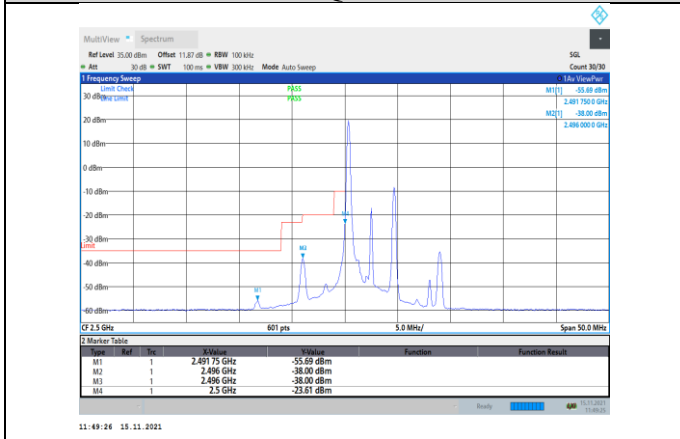

Band5-10MHz-16QAM-20600-1RB#49

Band7-5MHz-QPSK-20775-25RB#0

Band5-10MHz-16QAM-20600-50RB#0

Band7-5MHz-QPSK-21425-1RB#24

Band7-5MHz-QPSK-20775-1RB#0

Band7-5MHz-QPSK-21425-25RB#0

Band7-5MHz-16QAM-20775-1RB#0

Band7-5MHz-16QAM-21425-25RB#0