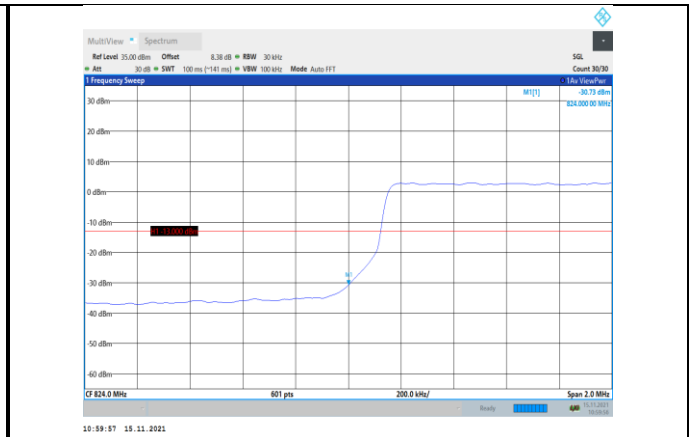

Band5-1.4MHz-QPSK-20407-1RB#0

Band5-1.4MHz-QPSK-20643-6RB#0

Band5-1.4MHz-QPSK-20407-6RB#0

Band5-1.4MHz-16QAM-20407-1RB#0

Band5-1.4MHz-QPSK-20643-1RB#5

Band5-1.4MHz-16QAM-20407-6RB#0

Band5-1.4MHz-16QAM-20643-1RB#5