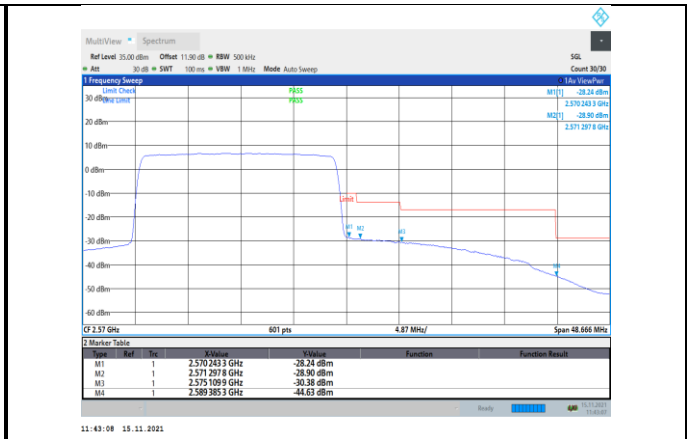

Band7-20MHz-QPSK-21350-100RB#0

Band7-20MHz-16QAM-21350-100RB#0