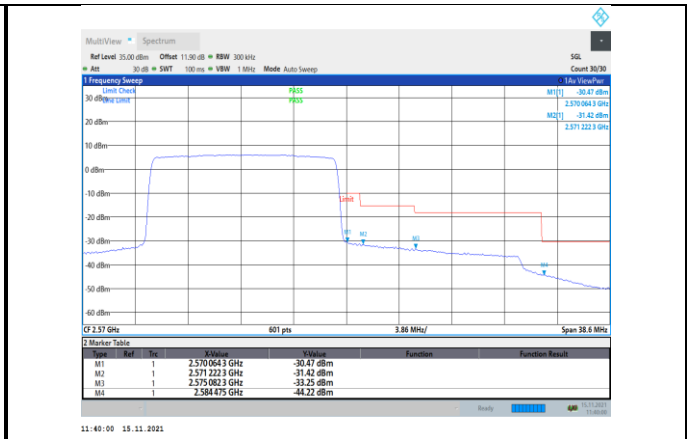

Band7-10MHz-16QAM-21400-1RB#49

Band7-10MHz-16QAM-20800-1RB#0

Band7-10MHz-16QAM-21400-50RB#0

Band7-15MHz-QPSK-20825-1RB#0

Band7-15MHz-QPSK-21375-75RB#0

Band7-15MHz-QPSK-20825-75RB#0

Band7-15MHz-16QAM-20825-1RB#0