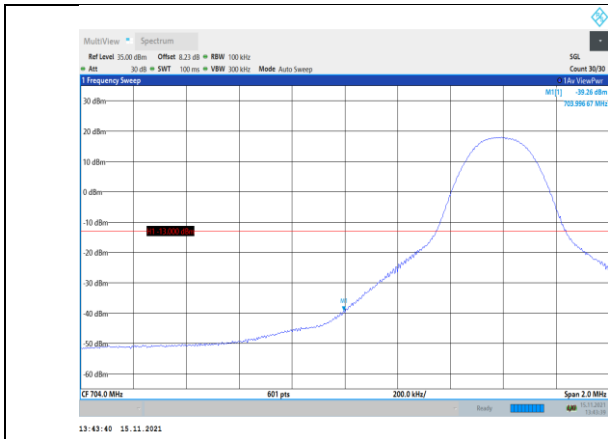

Band17-5MHz-16QAM-23755-25RB#0

Band17-5MHz-16QAM-23825-1RB#24

Band17-10MHz-QPSK-23780-50RB#0

Band17-5MHz-16QAM-23825-25RB#0

Band17-10MHz-QPSK-23800-1RB#49

Band17-10MHz-QPSK-23780-1RB#0

Band17-10MHz-QPSK-23800-50RB#0