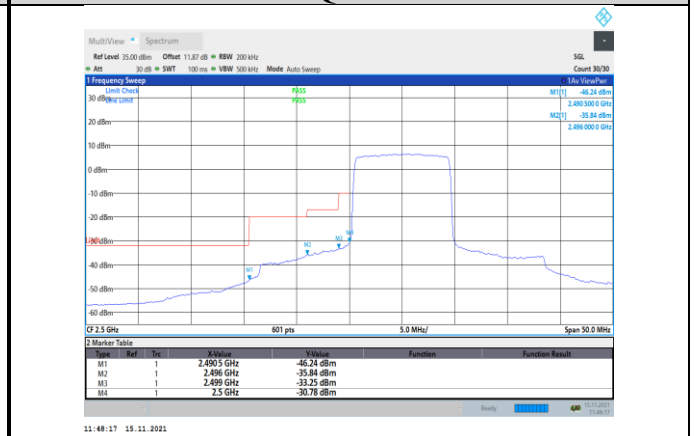

Band7-10MHz-QPSK-20800-1RB#0

Band7-10MHz-QPSK-20800-50RB#0