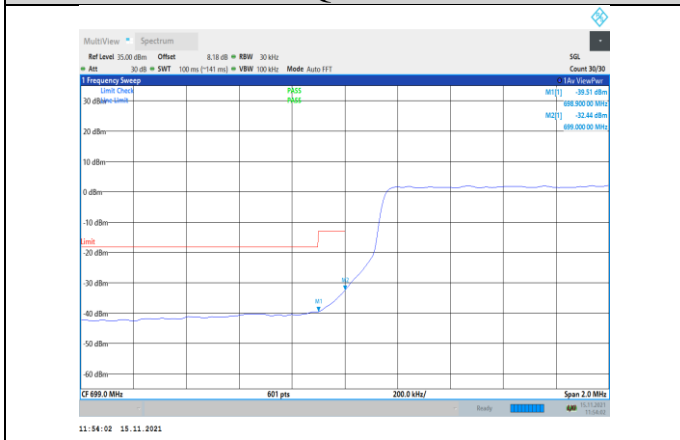

Band12-3MHz-QPSK-23025-1RB#0

Band12-3MHz-QPSK-23025-15RB#0