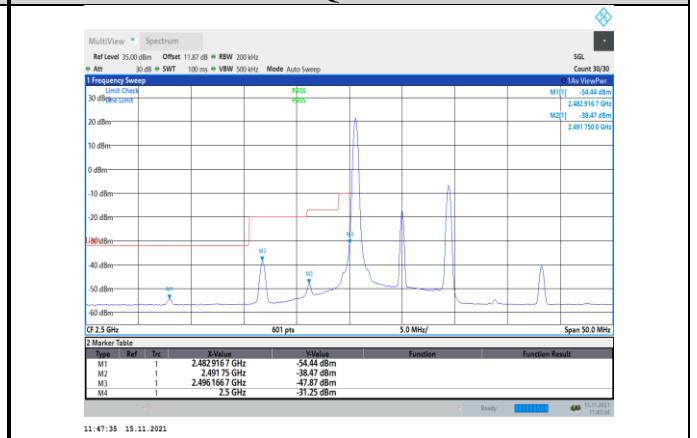

Band7-5MHz-16QAM-21425-25RB#0

Band7-10MHz-QPSK-20800-1RB#0