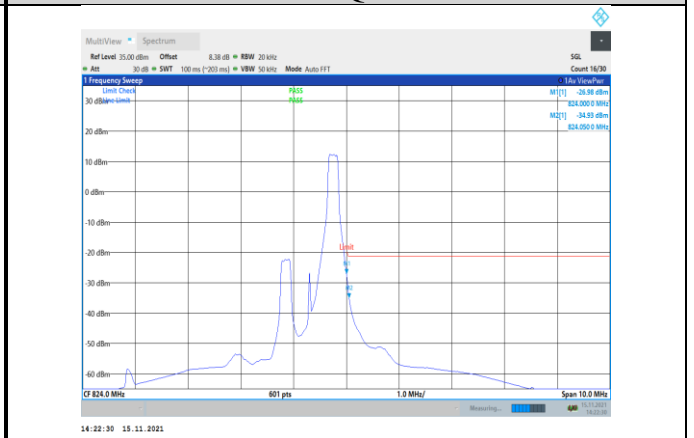

Band26-1.4MHz-16QAM-26697-6RB#0

Band26-1.4MHz-16QAM-26783-1RB#5