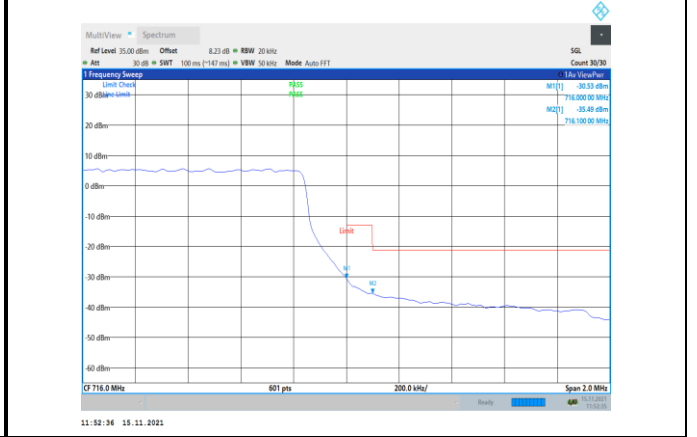

Band12-1.4MHz-QPSK-23173-1RB#5

Band12-1.4MHz-16QAM-23017-6RB#0

Band12-1.4MHz-QPSK-23173-6RB#0

Band12-1.4MHz-16QAM-23173-1RB#5

Band12-1.4MHz-16QAM-23017-1RB#0

Band12-1.4MHz-16QAM-23173-6RB#0

Band12-3MHz-QPSK-23025-1RB#0