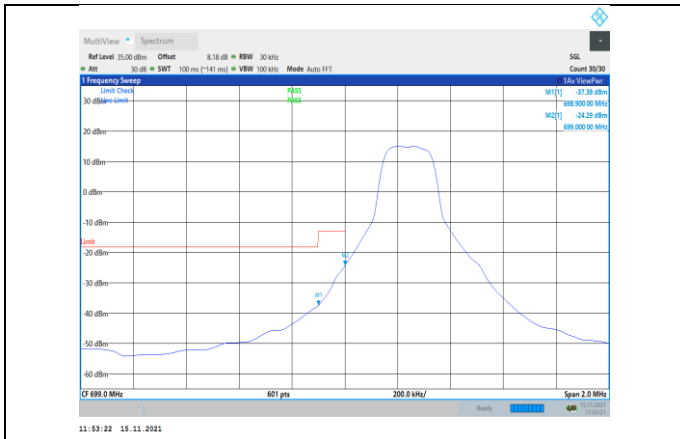

Band12-1.4MHz-QPSK-23173-1RB#5

Band12-1.4MHz-16QAM-23017-6RB#0

Band12-1.4MHz-QPSK-23173-6RB#0

Band12-1.4MHz-16QAM-23173-1RB#5

Band12-1.4MHz-16QAM-23017-1RB#0

Band12-1.4MHz-16QAM-23173-6RB#0

Band12-3MHz-QPSK-23025-1RB#0