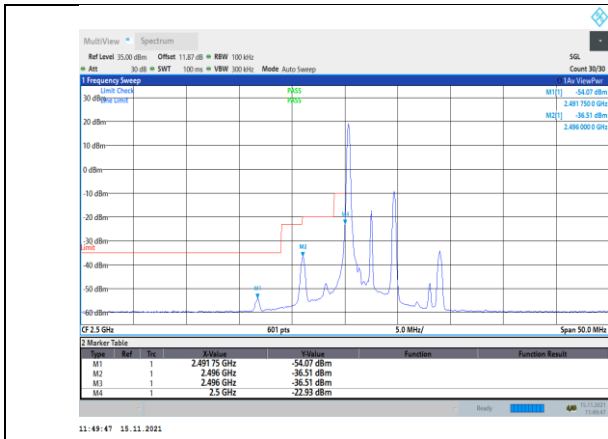

Band5-10MHz-16QAM-20600-1RB#49

Band7-5MHz-QPSK-20775-25RB#0

Band5-10MHz-16QAM-20600-50RB#0

Band7-5MHz-QPSK-21425-1RB#24

Band7-5MHz-QPSK-20775-1RB#0

Band7-5MHz-QPSK-21425-25RB#0

Band7-5MHz-16QAM-20775-1RB#0

Band7-5MHz-16QAM-21425-25RB#0