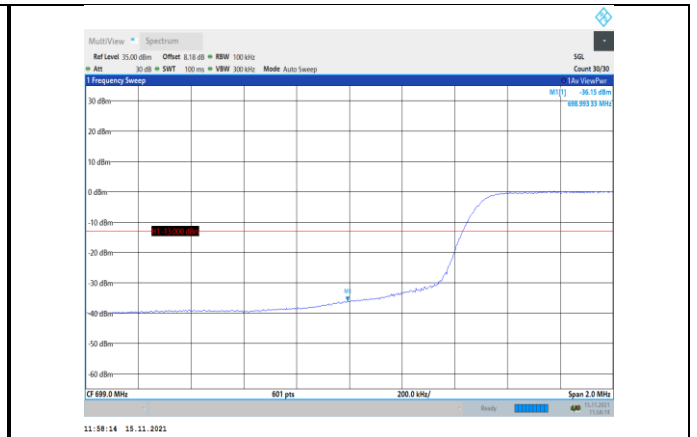

Band12-10MHz-QPSK-23060-1RB#0

Band12-5MHz-16QAM-23155-1RB#24

Band12-10MHz-QPSK-23060-50RB#0

Band12-10MHz-QPSK-23130-1RB#49

Band12-10MHz-16QAM-23060-50RB#0

Band12-10MHz-QPSK-23130-50RB#0

Band12-10MHz-16QAM-23130-1RB#49