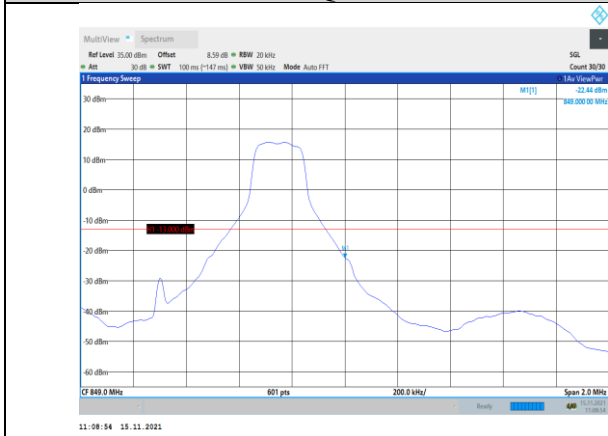

Band5-1.4MHz-QPSK-20407-1RB#0

Band5-1.4MHz-QPSK-20643-6RB#0

Band5-1.4MHz-QPSK-20407-6RB#0

Band5-1.4MHz-16QAM-20407-1RB#0

Band5-1.4MHz-QPSK-20643-1RB#5

Band5-1.4MHz-16QAM-20407-6RB#0

Band5-1.4MHz-16QAM-20643-1RB#5