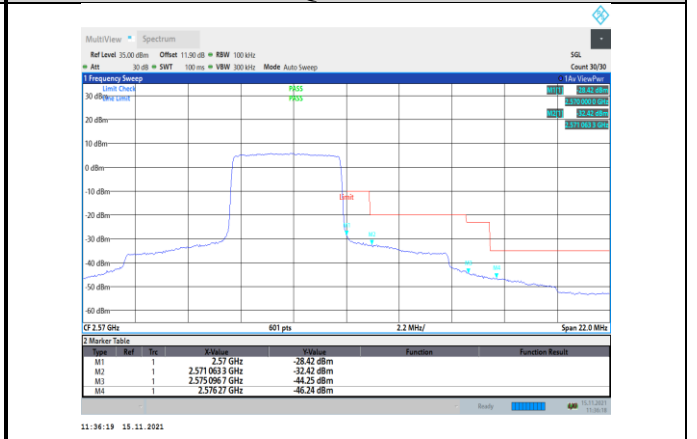

Band5-10MHz-16QAM-20600-1RB#49

Band7-5MHz-QPSK-20775-25RB#0

Band5-10MHz-16QAM-20600-50RB#0

Band7-5MHz-QPSK-21425-1RB#24

Band7-5MHz-QPSK-20775-1RB#0

Band7-5MHz-QPSK-21425-25RB#0

Band7-5MHz-16QAM-20775-1RB#0

Band7-5MHz-16QAM-21425-25RB#0