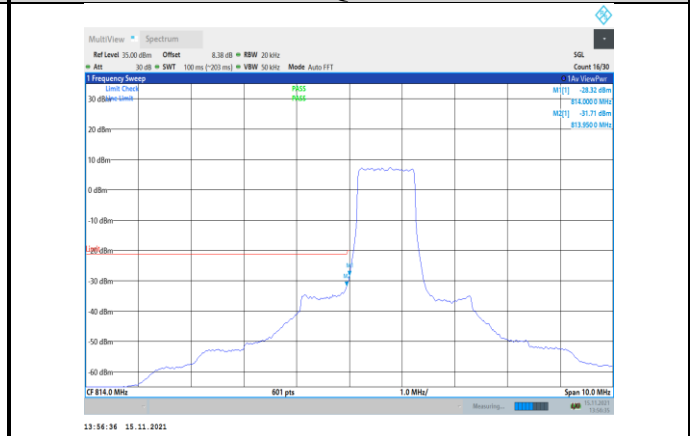

Band17-10MHz-16QAM-23780-1RB#0

Band17-10MHz-16QAM-23800-50RB#0

Band17-10MHz-16QAM-23780-50RB#0

Band26-1.4MHz-QPSK-26697-1RB#0

Band17-10MHz-16QAM-23800-1RB#49

Band26-1.4MHz-QPSK-26697-6RB#0

Band26-1.4MHz-QPSK-26783-1RB#5