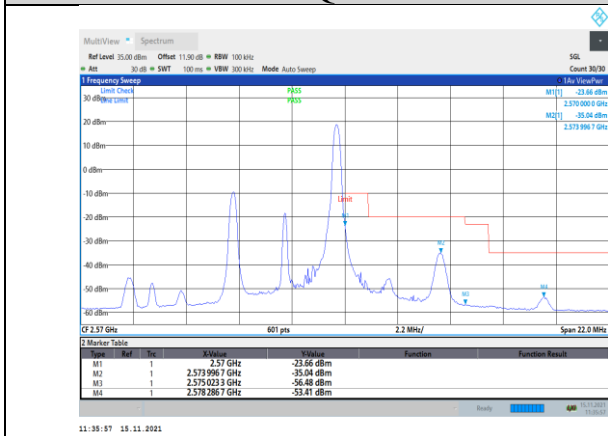

Band7-5MHz-16QAM-20775-25RB#0

Band7-5MHz-16QAM-21425-1RB#24