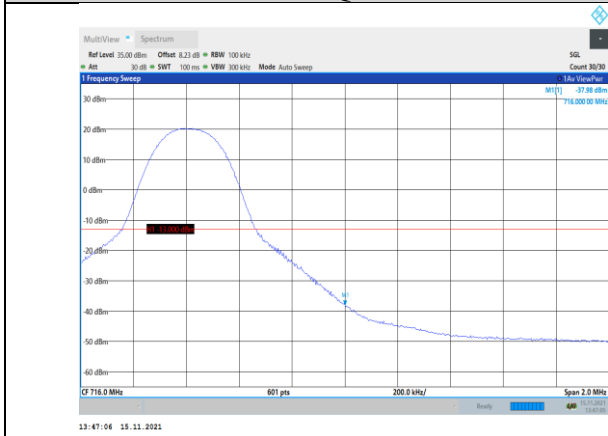

Band17-10MHz-16QAM-23780-1RB#0

Band17-10MHz-16QAM-23800-50RB#0

Band17-10MHz-16QAM-23780-50RB#0

Band26-1.4MHz-QPSK-26697-1RB#0

Band17-10MHz-16QAM-23800-1RB#49

Band26-1.4MHz-QPSK-26697-6RB#0

Band26-1.4MHz-QPSK-26783-1RB#5