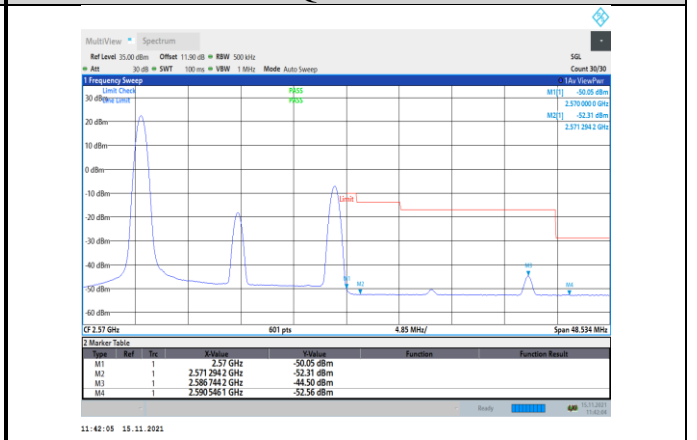

Band7-15MHz-QPSK-21375-1RB#74

Band7-15MHz-16QAM-20825-75RB#0

Band7-15MHz-16QAM-21375-1RB#74

Band7-20MHz-QPSK-20850-100RB#0

Band7-15MHz-16QAM-21375-75RB#0

Band7-20MHz-QPSK-21350-1RB#0

Band7-20MHz-QPSK-20850-1RB#99