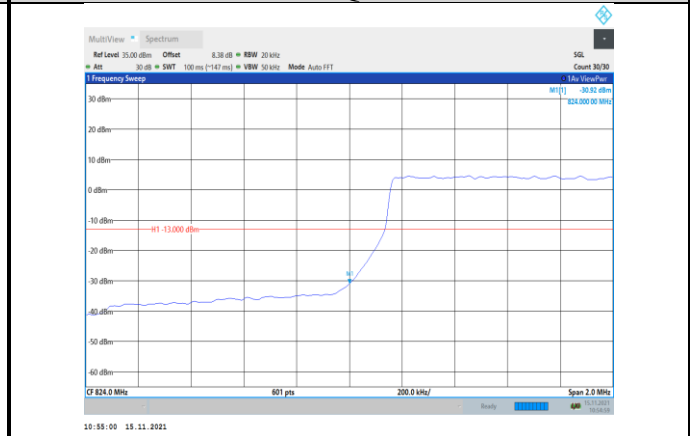

Band5-1.4MHz-QPSK-20407-1RB#0

Band5-1.4MHz-QPSK-20643-6RB#0

Band5-1.4MHz-QPSK-20407-6RB#0

Band5-1.4MHz-16QAM-20407-1RB#0

Band5-1.4MHz-QPSK-20643-1RB#5

Band5-1.4MHz-16QAM-20407-6RB#0

Band5-1.4MHz-16QAM-20643-1RB#5