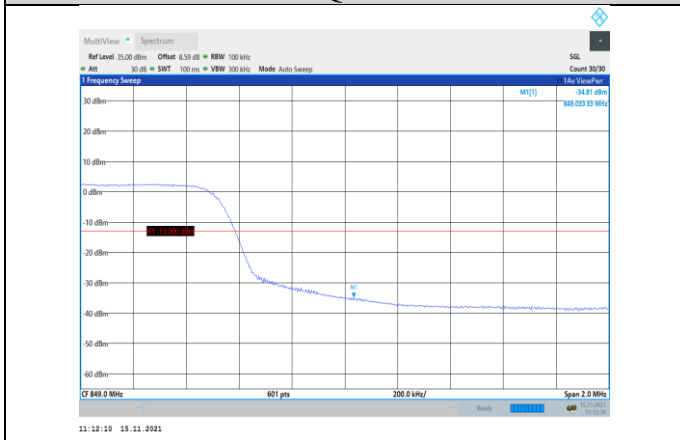

Band5-10MHz-16QAM-20600-1RB#49

Band5-10MHz-16QAM-20600-50RB#0