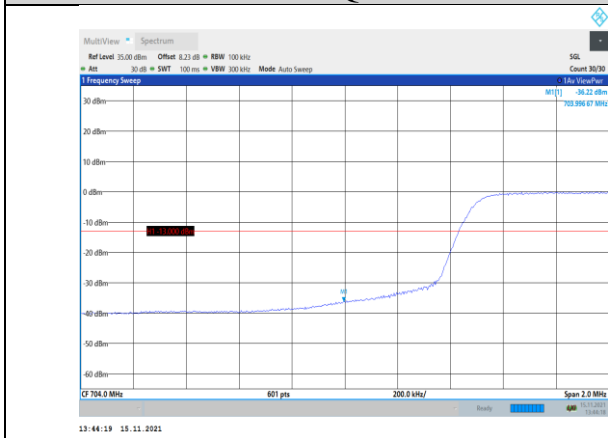

Band17-10MHz-16QAM-23780-1RB#0

Band17-10MHz-16QAM-23780-50RB#0