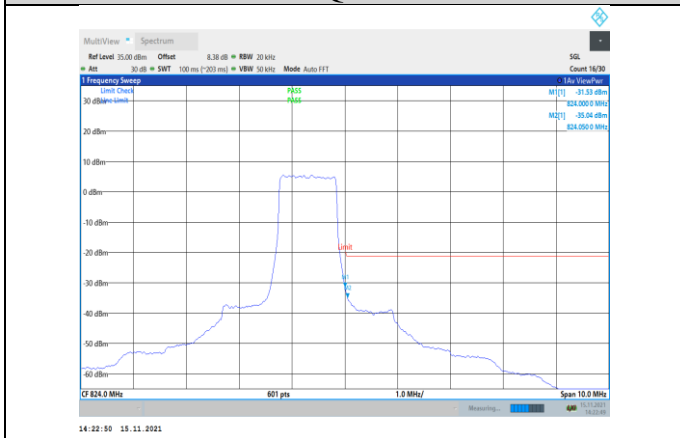

Band26-1.4MHz-QPSK-26783-1RB#5

Band26-1.4MHz-QPSK-26783-6RB#0