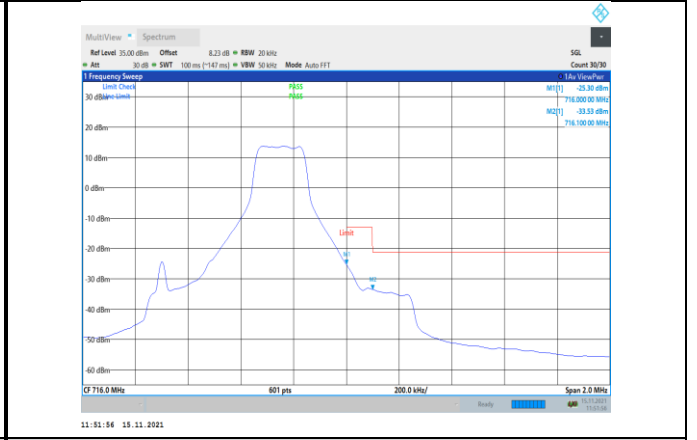

Band12-1.4MHz-16QAM-23017-6RB#0

Band12-1.4MHz-16QAM-23173-1RB#5