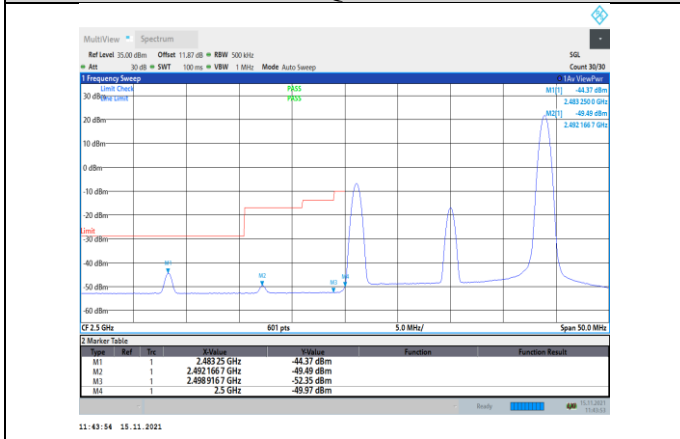

Band7-15MHz-QPSK-21375-1RB#74

Band7-15MHz-16QAM-20825-75RB#0

Band7-15MHz-16QAM-21375-1RB#74

Band7-20MHz-QPSK-20850-100RB#0

Band7-15MHz-16QAM-21375-75RB#0

Band7-20MHz-QPSK-21350-1RB#0

Band7-20MHz-QPSK-20850-1RB#99