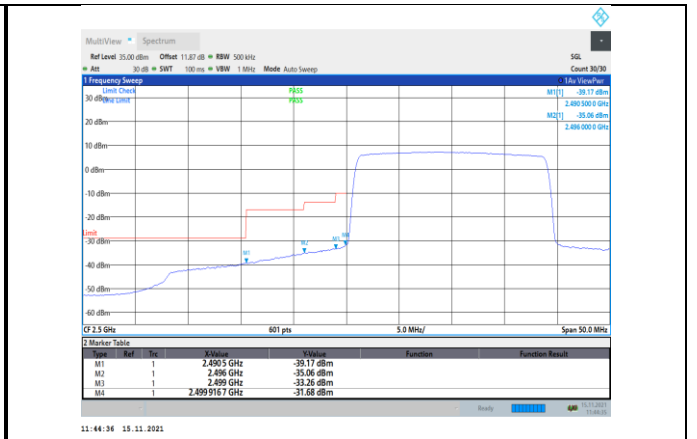

Band7-15MHz-16QAM-20825-75RB#0

Band7-20MHz-QPSK-20850-100RB#0