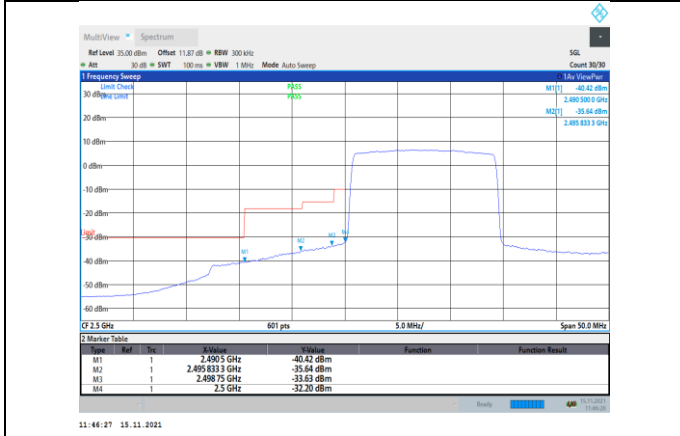

Band7-10MHz-16QAM-21400-1RB#49

Band7-10MHz-16QAM-20800-1RB#0

Band7-10MHz-16QAM-21400-50RB#0

Band7-15MHz-QPSK-20825-1RB#0

Band7-15MHz-QPSK-21375-75RB#0

Band7-15MHz-QPSK-20825-75RB#0

Band7-15MHz-16QAM-20825-1RB#0