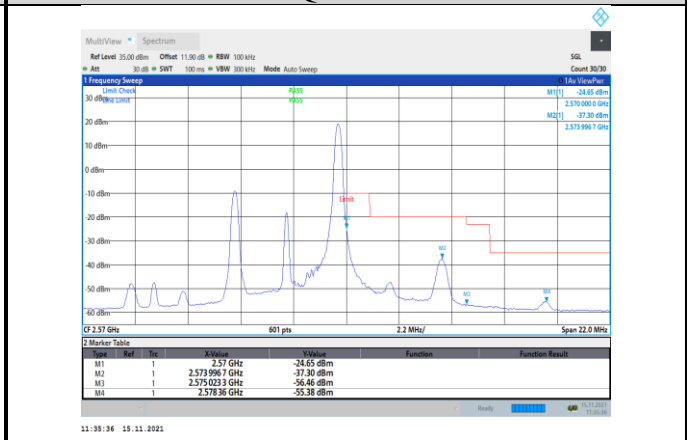

Band7-5MHz-QPSK-20775-25RB#0

Band7-5MHz-QPSK-21425-1RB#24