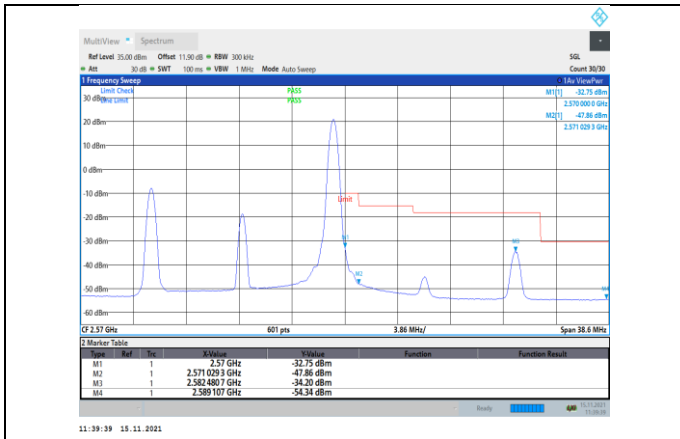

Band7-15MHz-QPSK-21375-1RB#74

Band7-15MHz-16QAM-21375-1RB#74