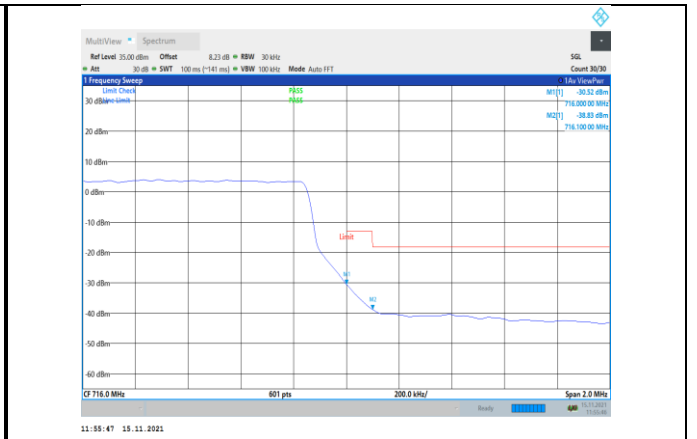

Band12-1.4MHz-QPSK-23173-1RB#5

Band12-1.4MHz-16QAM-23017-6RB#0

Band12-1.4MHz-QPSK-23173-6RB#0

Band12-1.4MHz-16QAM-23173-1RB#5

Band12-1.4MHz-16QAM-23017-1RB#0

Band12-1.4MHz-16QAM-23173-6RB#0

Band12-3MHz-QPSK-23025-1RB#0