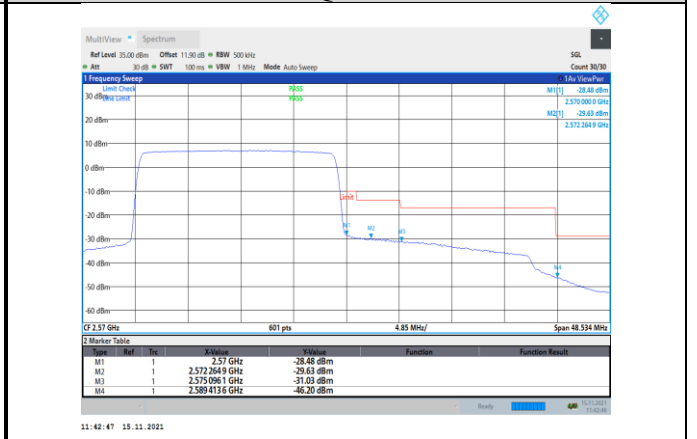

Band7-15MHz-QPSK-21375-1RB#74

Band7-15MHz-16QAM-20825-75RB#0

Band7-15MHz-16QAM-21375-1RB#74

Band7-20MHz-QPSK-20850-100RB#0

Band7-15MHz-16QAM-21375-75RB#0

Band7-20MHz-QPSK-21350-1RB#0

Band7-20MHz-QPSK-20850-1RB#99