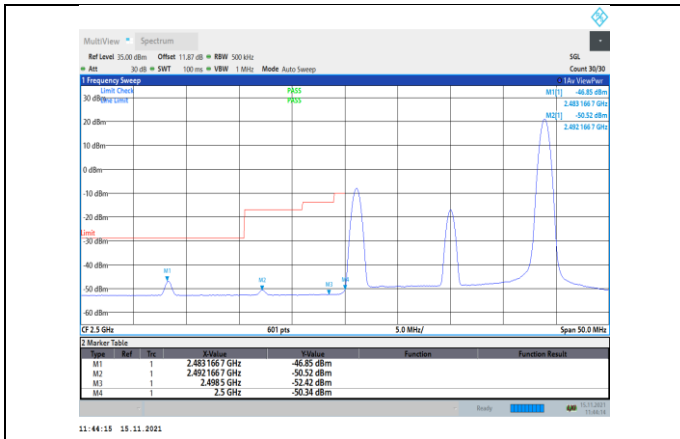

Band7-20MHz-QPSK-20850-1RB#99

Band7-20MHz-16QAM-20850-1RB#99