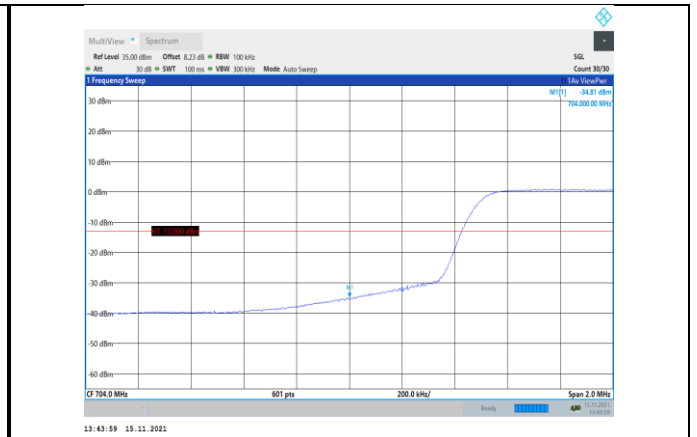

Band17-5MHz-16QAM-23755-25RB#0

Band17-10MHz-QPSK-23780-50RB#0