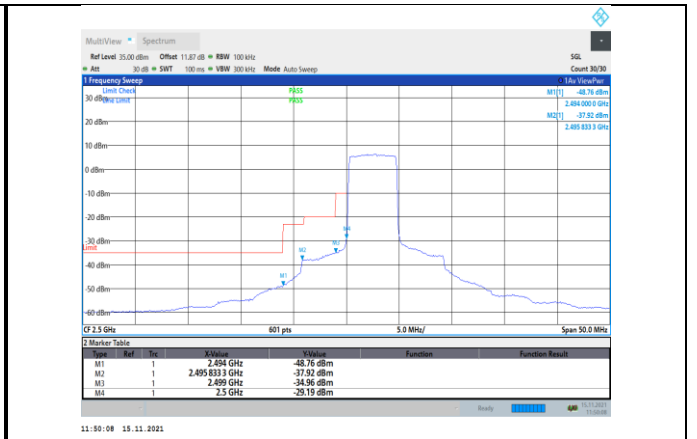

Band5-10MHz-16QAM-20450-50RB#0

Band7-5MHz-QPSK-20775-25RB#0