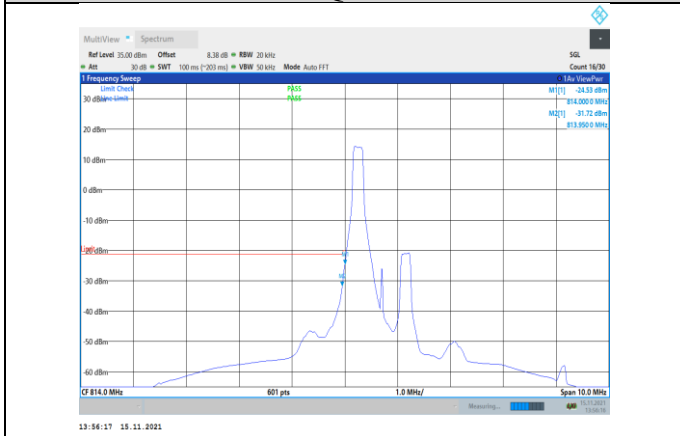

Band26-1.4MHz-QPSK-26783-6RB#0

Band26-1.4MHz-16QAM-26697-1RB#0