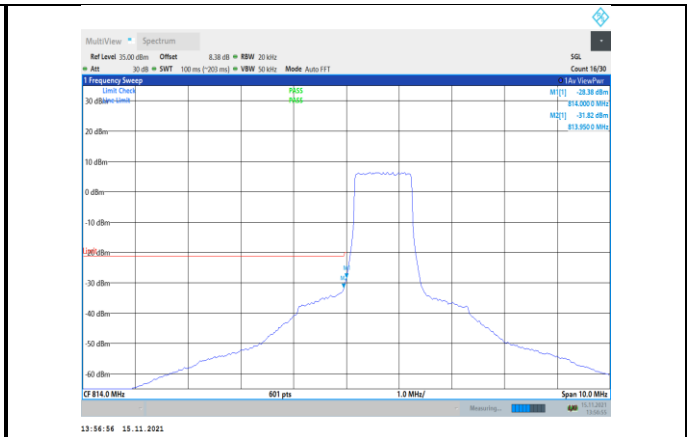

Band17-10MHz-16QAM-23780-1RB#0

Band17-10MHz-16QAM-23800-50RB#0

Band17-10MHz-16QAM-23780-50RB#0

Band26-1.4MHz-QPSK-26697-1RB#0

Band17-10MHz-16QAM-23800-1RB#49

Band26-1.4MHz-QPSK-26697-6RB#0

Band26-1.4MHz-QPSK-26783-1RB#5