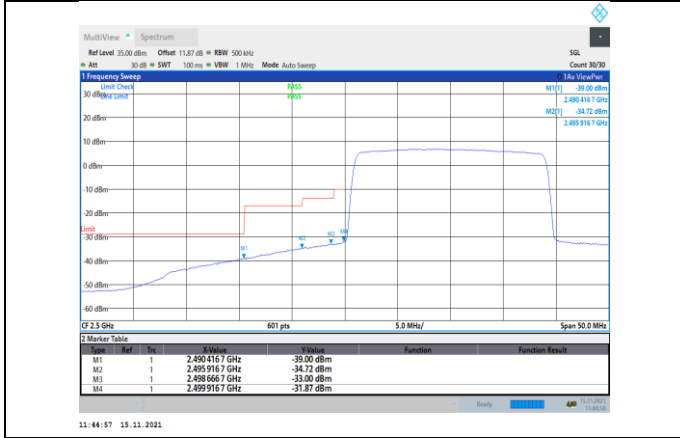

Band7-20MHz-16QAM-20850-1RB#99

Band7-20MHz-16QAM-20850-100RB#0