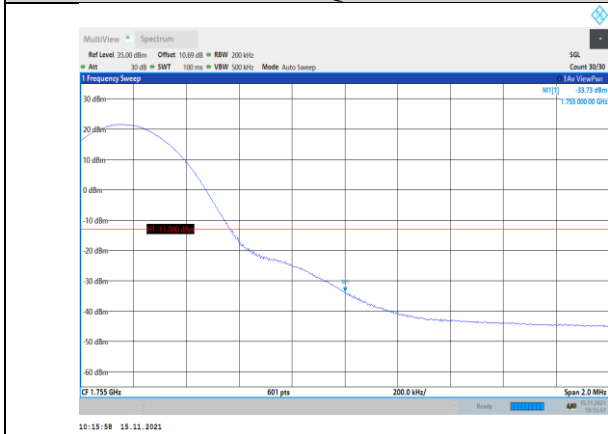

**Band4-15MHz-QPSK-20325-1RB#74**

**Band4-15MHz-QPSK-20025-1RB#0**

**Band4-15MHz-QPSK-20325-75RB#0**

**Band4-15MHz-16QAM-20025-1RB#0**

**Band4-15MHz-16QAM-20325-75RB#0**

**Band4-15MHz-16QAM-20025-75RB#0**

**Band4-20MHz-QPSK-20050-1RB#0**