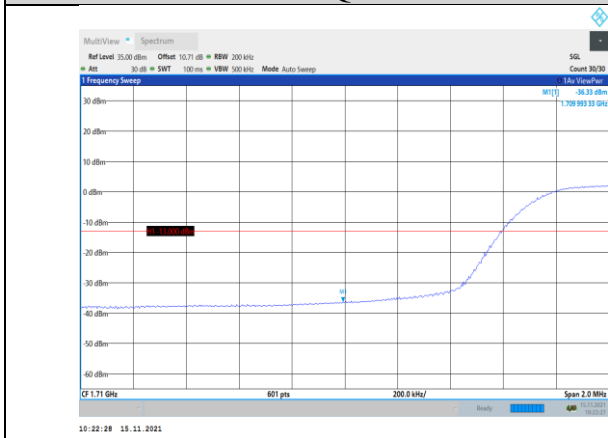

**Band4-15MHz-QPSK-20325-1RB#74**

**Band4-15MHz-QPSK-20025-1RB#0**

**Band4-15MHz-QPSK-20325-75RB#0**

**Band4-15MHz-16QAM-20025-1RB#0**

**Band4-15MHz-16QAM-20325-75RB#0**

**Band4-15MHz-16QAM-20025-75RB#0**

**Band4-20MHz-QPSK-20050-1RB#0**