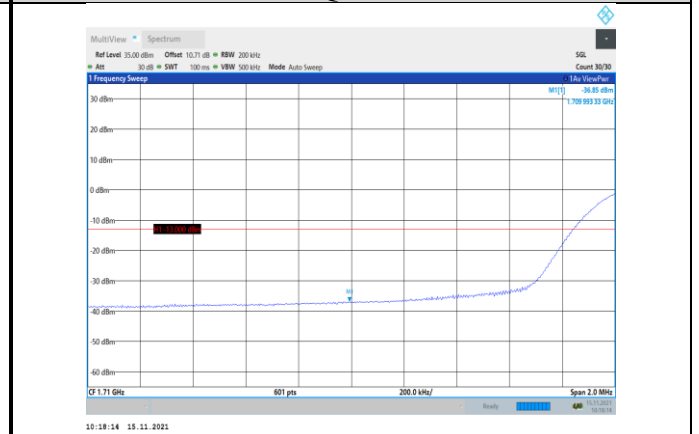

Band4-20MHz-QPSK-20050-100RB#0