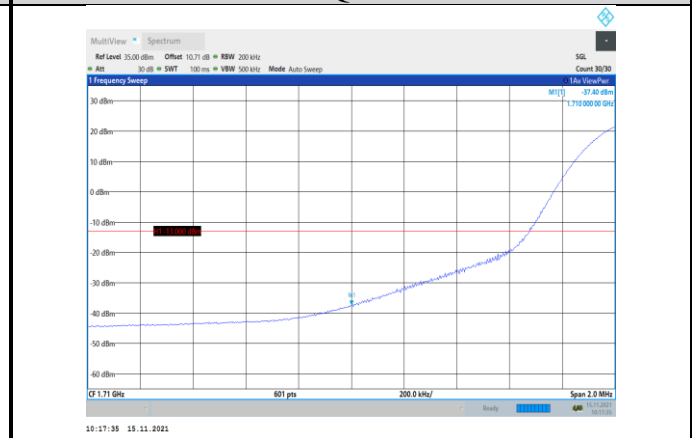

**Band4-15MHz-QPSK-20325-1RB#74**

**Band4-15MHz-QPSK-20025-1RB#0**

**Band4-15MHz-QPSK-20325-75RB#0**

**Band4-15MHz-16QAM-20025-1RB#0**

**Band4-15MHz-16QAM-20325-75RB#0**

**Band4-15MHz-16QAM-20025-75RB#0**

**Band4-20MHz-QPSK-20050-1RB#0**