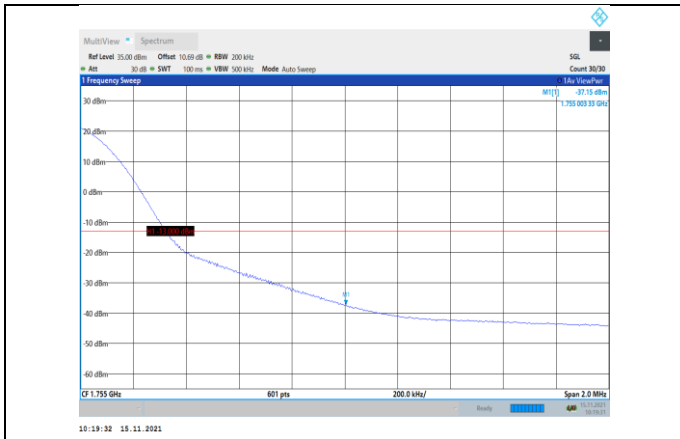

Band4-20MHz-QPSK-20300-1RB#99