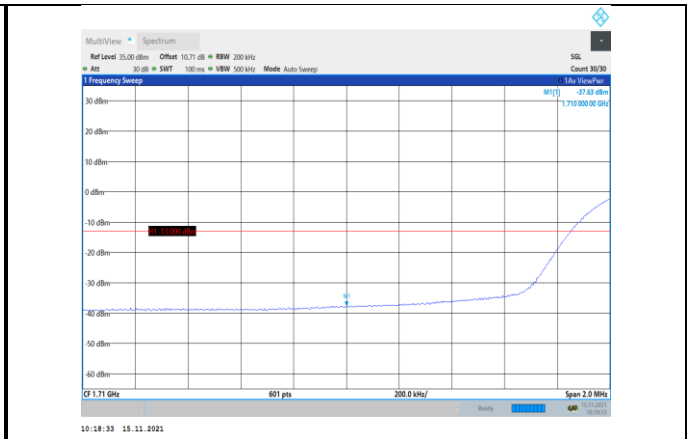

Band4-20MHz-16QAM-20050-100RB#0