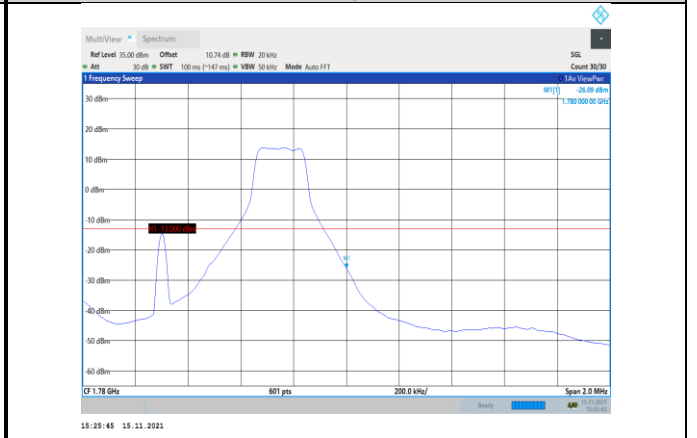

Band41-20MHz-16QAM-40140-100RB#0

Band66-1.4MHz-QPSK-131979-1RB#0

Band41-20MHz-16QAM-41140-1RB#99

Band66-1.4MHz-QPSK-131979-6RB#0

Band66-1.4MHz-QPSK-132665-1RB#5

Band66-1.4MHz-16QAM-131979-6RB#0

Band66-1.4MHz-QPSK-132665-6RB#0