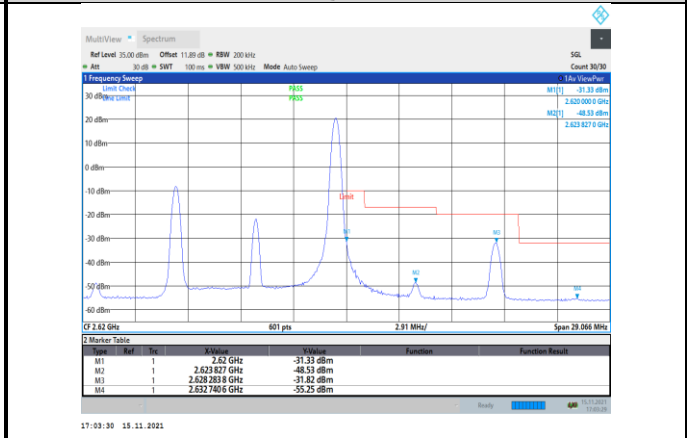

Band38-10MHz-QPSK-37800-50RB#0

Band38-10MHz-QPSK-38200-1RB#49