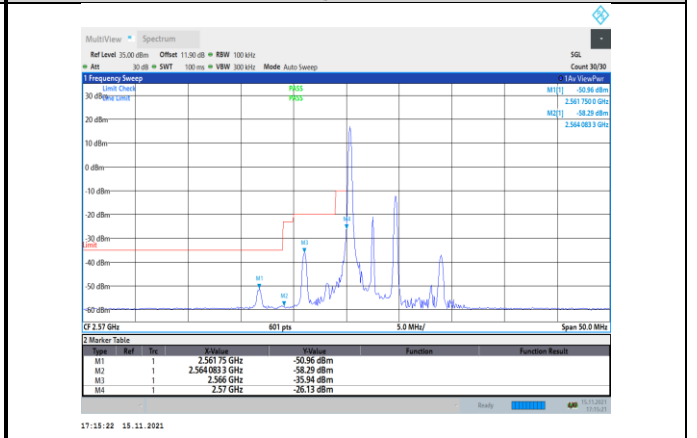

Band26-10MHz-16QAM-26740_Right-50RB#0

Band38-5MHz-QPSK-37775-1RB#0

Band38-5MHz-QPSK-38225-25RB#0

Band38-5MHz-QPSK-37775-25RB#0

Band38-5MHz-16QAM-37775-1RB#0

Band38-5MHz-QPSK-38225-1RB#24

Band38-5MHz-16QAM-37775-25RB#0