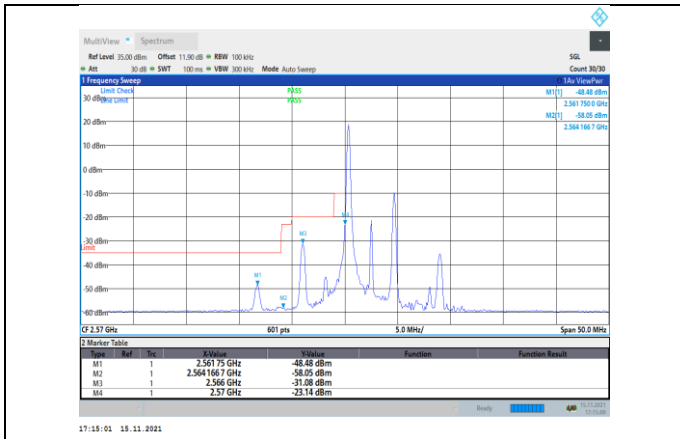

Band26-10MHz-16QAM-26740_Left-1RB#0

Band38-5MHz-QPSK-37775-1RB#0