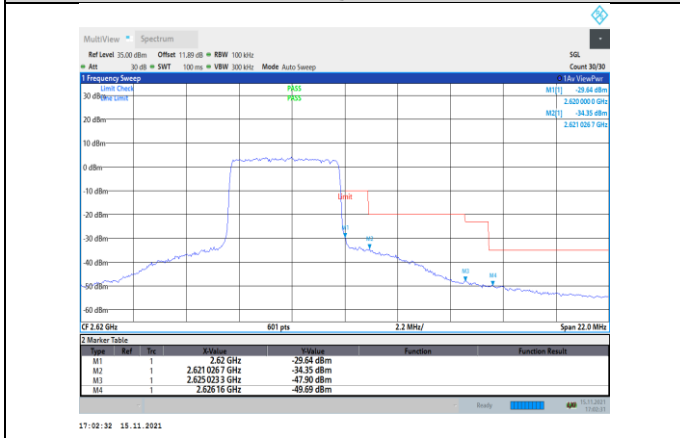

Band38-5MHz-16QAM-38225-1RB#24

Band38-5MHz-16QAM-38225-25RB#0