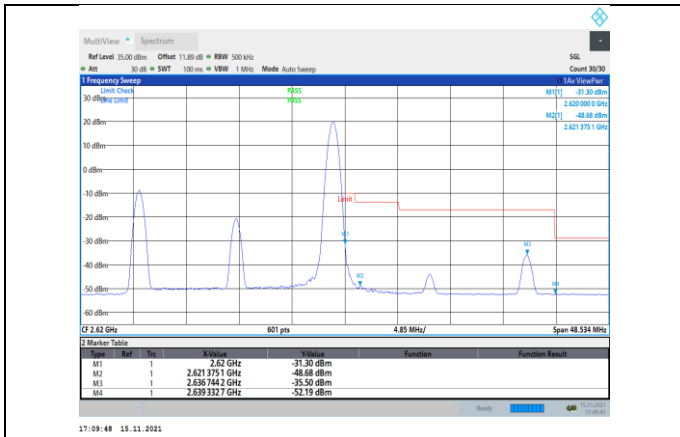

Band38-20MHz-QPSK-38150-1RB#99

Band38-20MHz-16QAM-38150-1RB#99