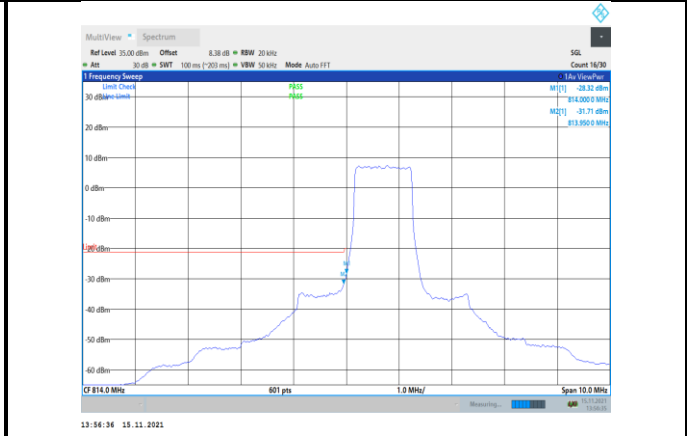

Band17-10MHz-16QAM-23800-50RB#0

Band17-10MHz-16QAM-23780-50RB#0

Band26-1.4MHz-QPSK-26697-1RB#0

Band17-10MHz-16QAM-23800-1RB#49

Band26-1.4MHz-QPSK-26697-6RB#0

Band26-1.4MHz-QPSK-26783-1RB#5

Band26-1.4MHz-16QAM-26697-6RB#0