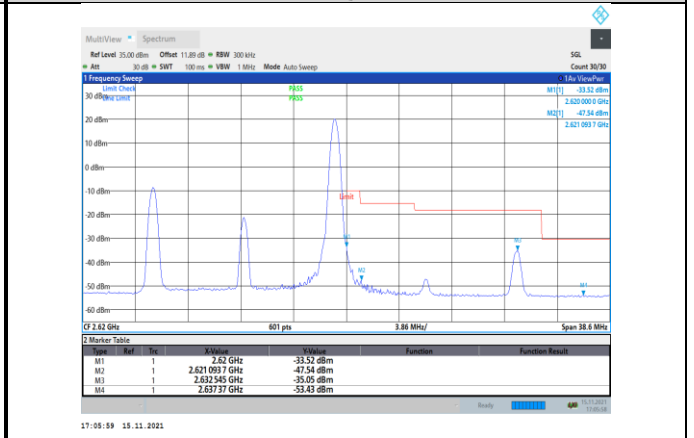

Band38-15MHz-16QAM-37825-75RB#0

Band38-15MHz-16QAM-38175-1RB#74