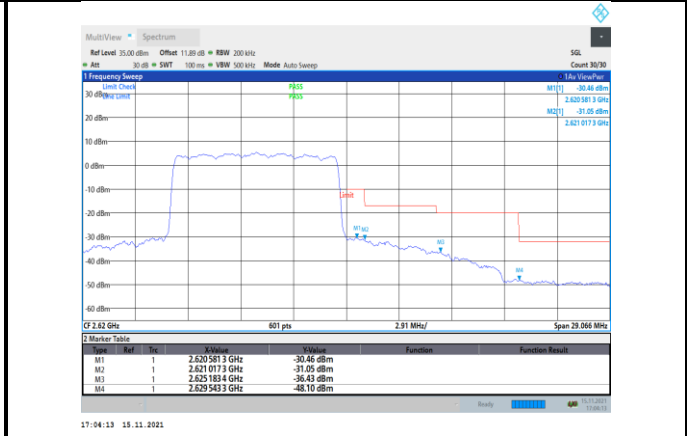

Band38-5MHz-16QAM-38225-1RB#24

Band38-10MHz-QPSK-37800-50RB#0

Band38-5MHz-16QAM-38225-25RB#0

Band38-10MHz-QPSK-38200-1RB#49

Band38-10MHz-QPSK-37800-1RB#0

Band38-10MHz-QPSK-38200-50RB#0

Band38-10MHz-16QAM-37800-1RB#0