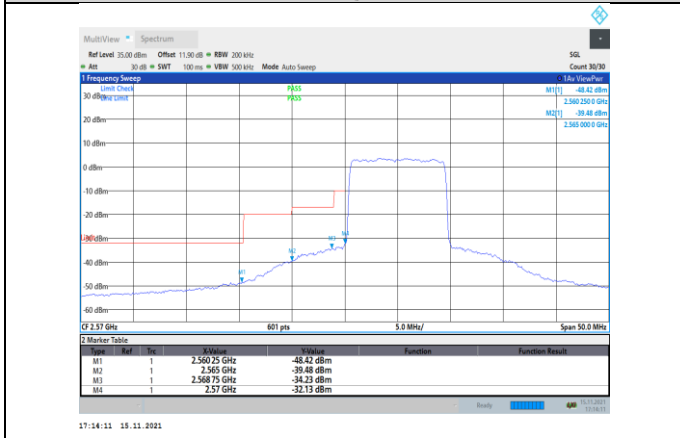

Band38-10MHz-16QAM-37800-1RB#0

Band38-10MHz-16QAM-37800-50RB#0