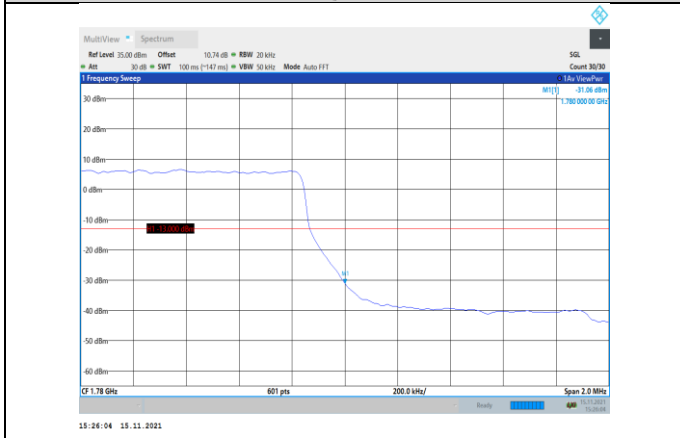

Band41-20MHz-16QAM-40140-100RB#0

Band66-1.4MHz-QPSK-131979-1RB#0

Band41-20MHz-16QAM-41140-1RB#99

Band66-1.4MHz-QPSK-131979-6RB#0

Band66-1.4MHz-QPSK-132665-1RB#5

Band66-1.4MHz-16QAM-131979-6RB#0

Band66-1.4MHz-QPSK-132665-6RB#0