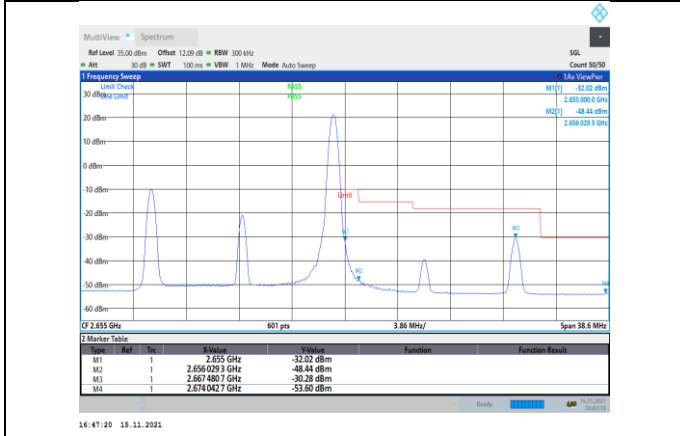

Band41-15MHz-QPSK-40115-1RB#0

Band41-15MHz-QPSK-41165-75RB#0

Band41-15MHz-QPSK-40115-75RB#0

Band41-15MHz-16QAM-40115-1RB#0

Band41-15MHz-QPSK-41165-1RB#74

Band41-15MHz-16QAM-40115-75RB#0

Band41-15MHz-16QAM-41165-1RB#74