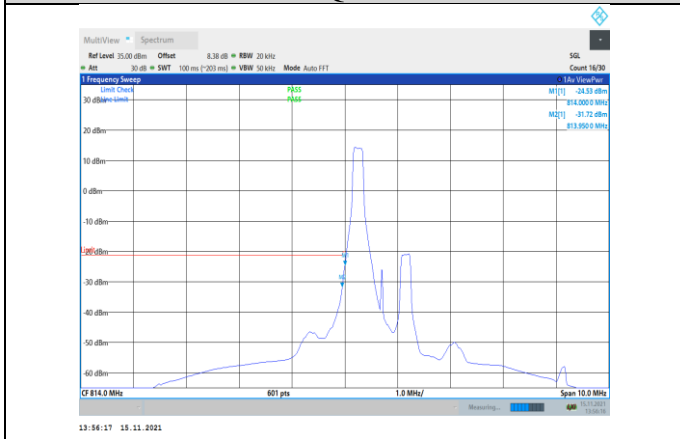

Band26-1.4MHz-QPSK-26783-6RB#0

Band26-1.4MHz-16QAM-26697-1RB#0