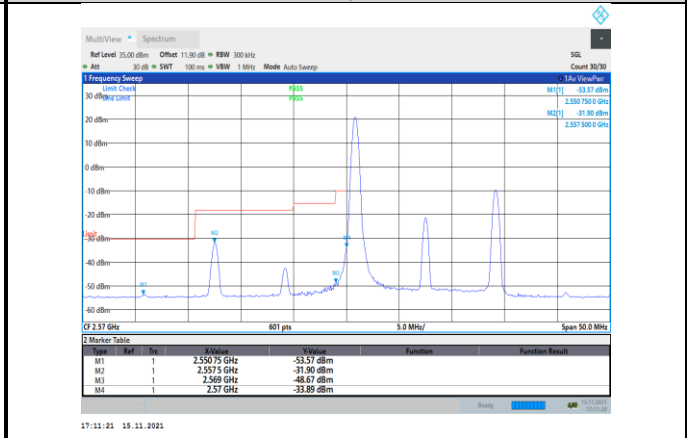

Band38-10MHz-16QAM-38200-50RB#0

Band38-15MHz-QPSK-37825-1RB#0