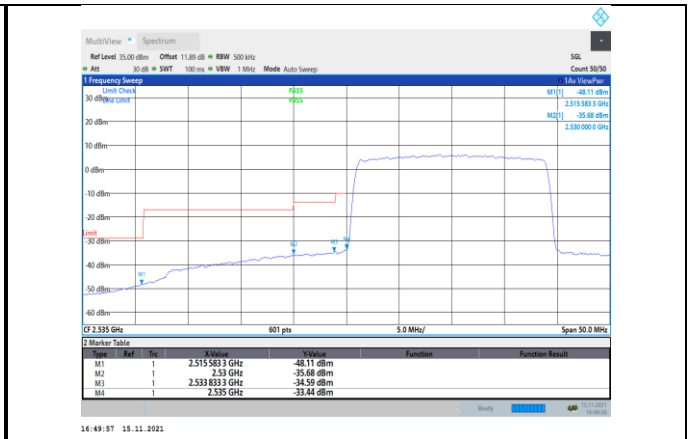

Band41-15MHz-QPSK-40115-1RB#0

Band41-15MHz-QPSK-41165-75RB#0

Band41-15MHz-QPSK-40115-75RB#0

Band41-15MHz-16QAM-40115-1RB#0

Band41-15MHz-QPSK-41165-1RB#74

Band41-15MHz-16QAM-40115-75RB#0

Band41-15MHz-16QAM-41165-1RB#74