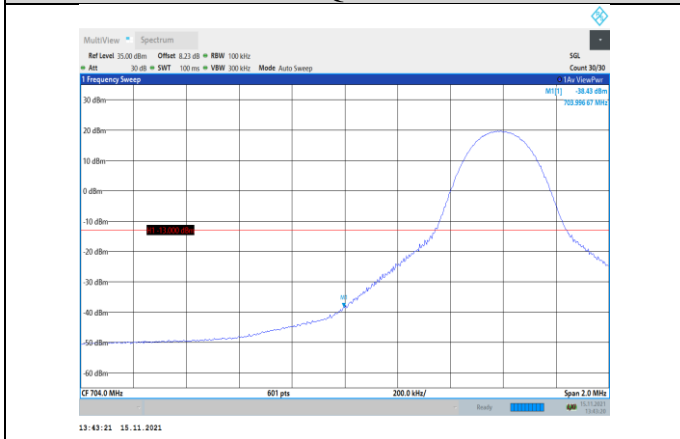

Band17-5MHz-16QAM-23825-1RB#24

Band17-10MHz-QPSK-23780-50RB#0

Band17-5MHz-16QAM-23825-25RB#0

Band17-10MHz-QPSK-23800-1RB#49

Band17-10MHz-QPSK-23780-1RB#0

Band17-10MHz-QPSK-23800-50RB#0

Band17-10MHz-16QAM-23780-1RB#0