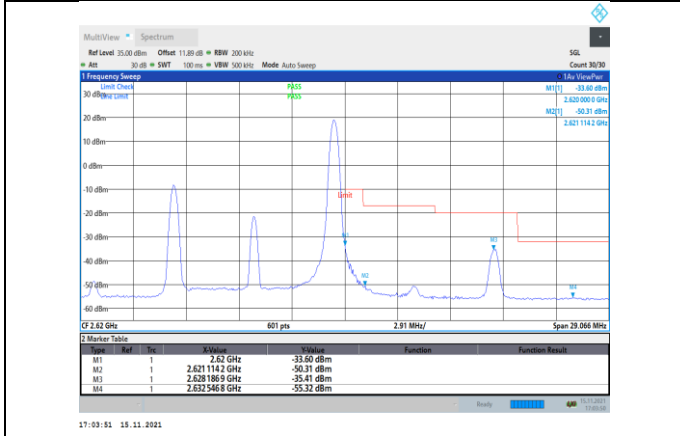

Band38-10MHz-16QAM-37800-50RB#0

Band38-10MHz-16QAM-38200-1RB#49