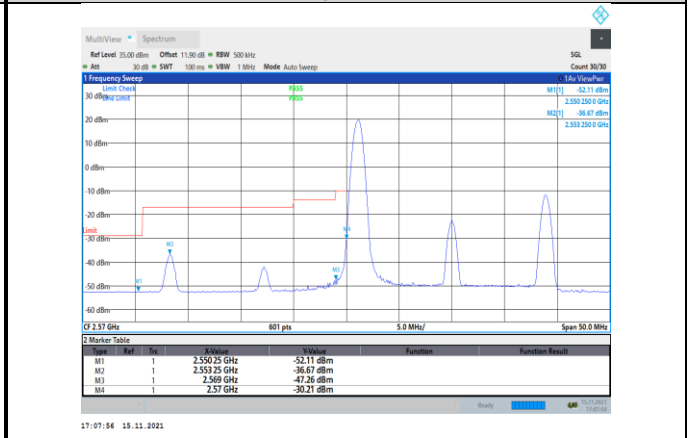

Band38-15MHz-QPSK-38175-75RB#0

Band38-15MHz-16QAM-38175-1RB#74

Band38-15MHz-16QAM-37825-1RB#0

Band38-15MHz-16QAM-38175-75RB#0

Band38-20MHz-QPSK-37850-1RB#0

Band38-20MHz-QPSK-38150-100RB#0

Band38-20MHz-QPSK-37850-100RB#0