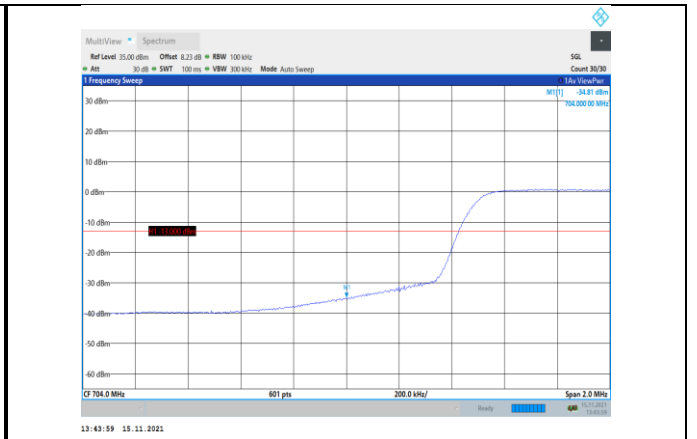

Band17-5MHz-16QAM-23825-1RB#24

Band17-10MHz-QPSK-23780-50RB#0

Band17-5MHz-16QAM-23825-25RB#0

Band17-10MHz-QPSK-23800-1RB#49

Band17-10MHz-QPSK-23780-1RB#0

Band17-10MHz-QPSK-23800-50RB#0

Band17-10MHz-16QAM-23780-1RB#0