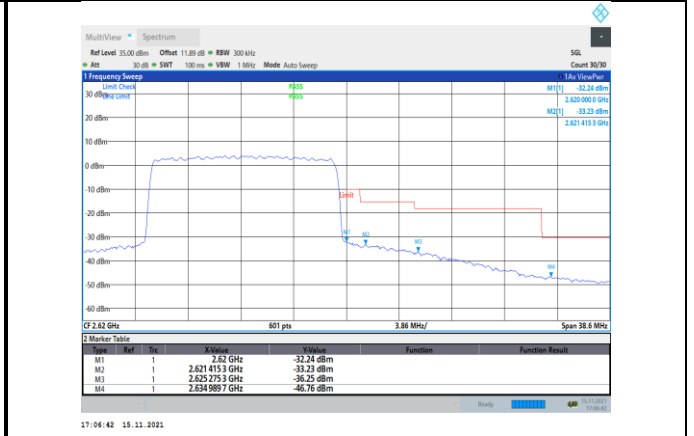

Band38-15MHz-16QAM-38175-1RB#74

Band38-15MHz-16QAM-38175-75RB#0