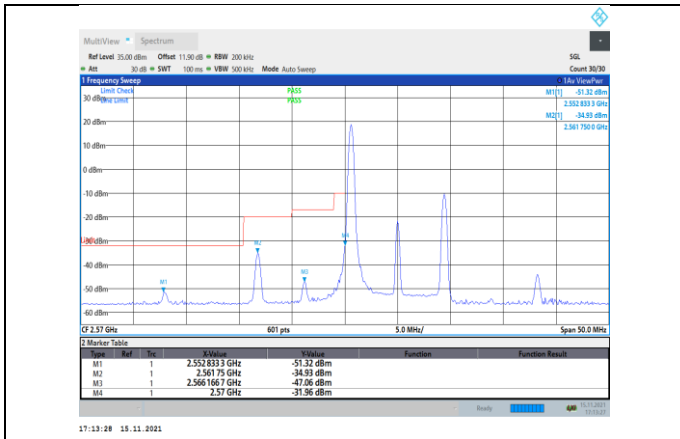

Band38-5MHz-16QAM-38225-1RB#24

Band38-10MHz-QPSK-37800-50RB#0

Band38-5MHz-16QAM-38225-25RB#0

Band38-10MHz-QPSK-38200-1RB#49

Band38-10MHz-QPSK-37800-1RB#0

Band38-10MHz-QPSK-38200-50RB#0

Band38-10MHz-16QAM-37800-1RB#0