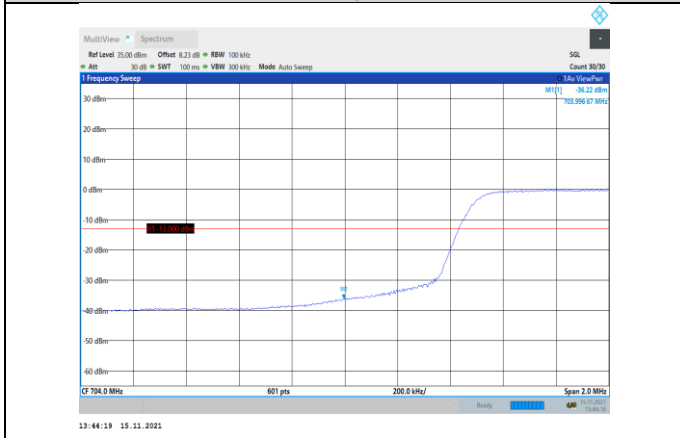

Band17-10MHz-16QAM-23780-1RB#0

Band17-10MHz-16QAM-23780-50RB#0