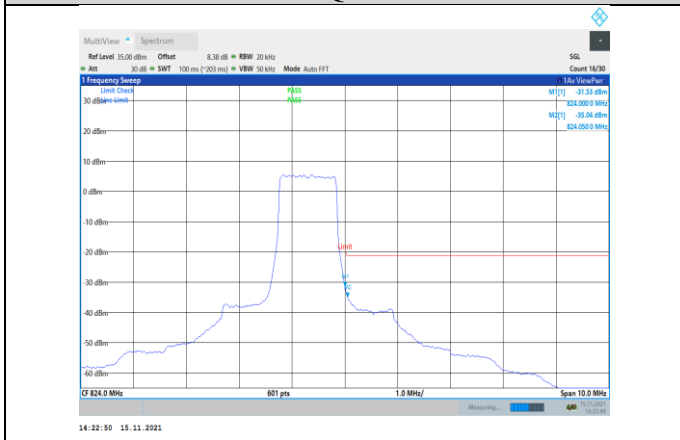

Band17-10MHz-16QAM-23800-50RB#0

Band17-10MHz-16QAM-23780-50RB#0

Band26-1.4MHz-QPSK-26697-1RB#0

Band17-10MHz-16QAM-23800-1RB#49

Band26-1.4MHz-QPSK-26697-6RB#0

Band26-1.4MHz-QPSK-26783-1RB#5

Band26-1.4MHz-16QAM-26697-6RB#0