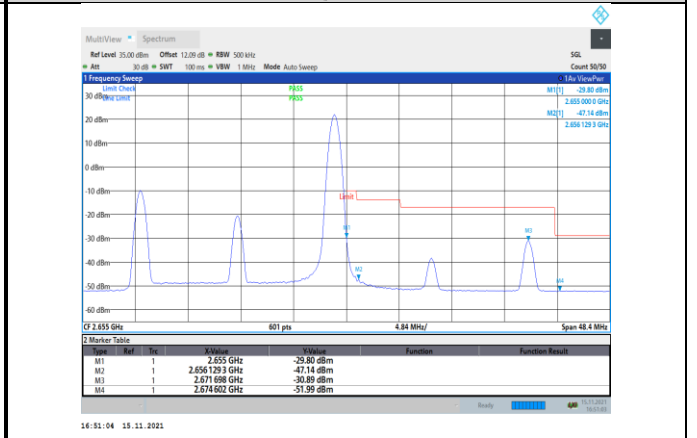

Band41-20MHz-QPSK-40140-100RB#0

Band41-20MHz-QPSK-41140-1RB#99