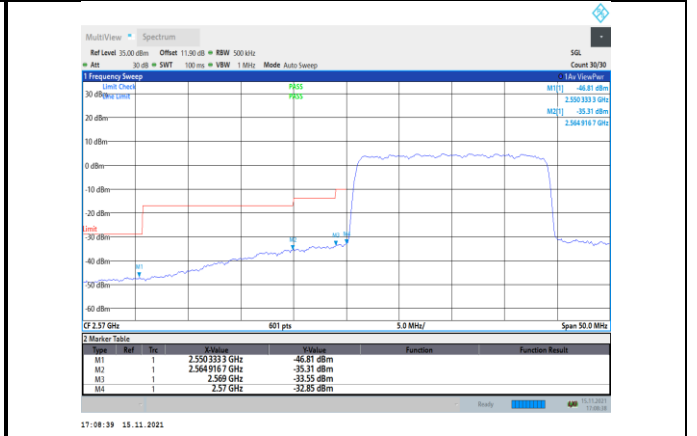

Band38-20MHz-16QAM-37850-1RB#0

Band38-20MHz-16QAM-37850-100RB#0