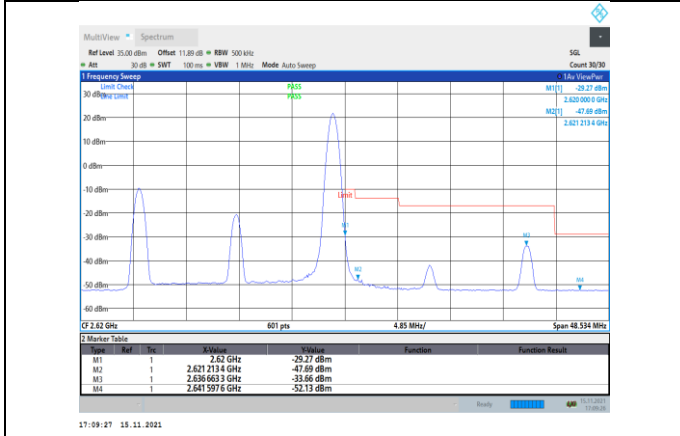

Band38-20MHz-QPSK-37850-100RB#0

Band38-20MHz-QPSK-38150-1RB#99