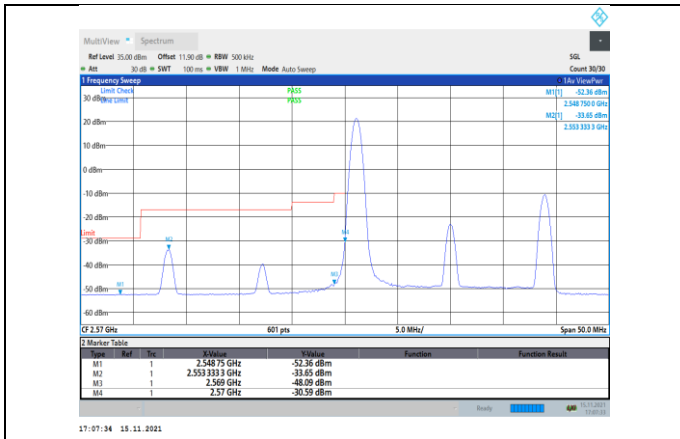

Band38-15MHz-QPSK-38175-75RB#0

Band38-15MHz-16QAM-38175-1RB#74

Band38-15MHz-16QAM-37825-1RB#0

Band38-15MHz-16QAM-38175-75RB#0

Band38-20MHz-QPSK-37850-1RB#0

Band38-20MHz-QPSK-38150-100RB#0

Band38-20MHz-QPSK-37850-100RB#0