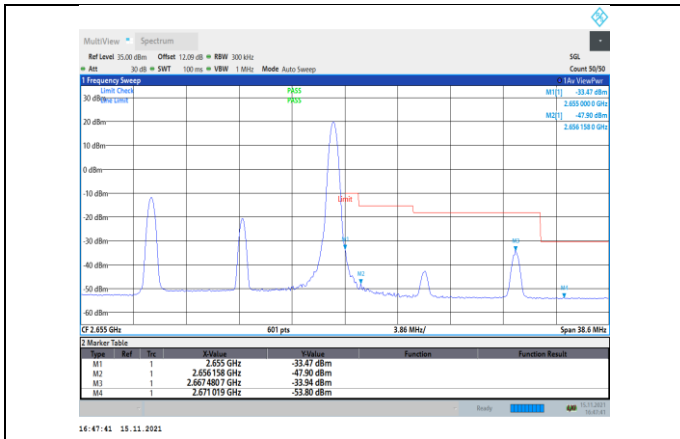

Band41-15MHz-QPSK-40115-1RB#0

Band41-15MHz-QPSK-41165-75RB#0

Band41-15MHz-QPSK-40115-75RB#0

Band41-15MHz-16QAM-40115-1RB#0

Band41-15MHz-QPSK-41165-1RB#74

Band41-15MHz-16QAM-40115-75RB#0

Band41-15MHz-16QAM-41165-1RB#74