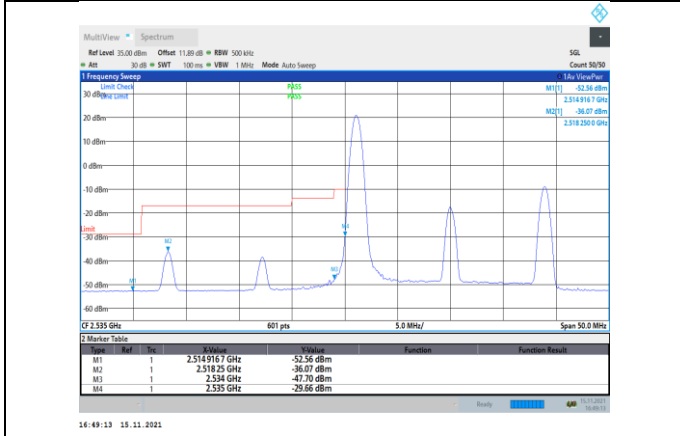

Band41-15MHz-16QAM-41165-75RB#0

Band41-20MHz-QPSK-40140-1RB#0