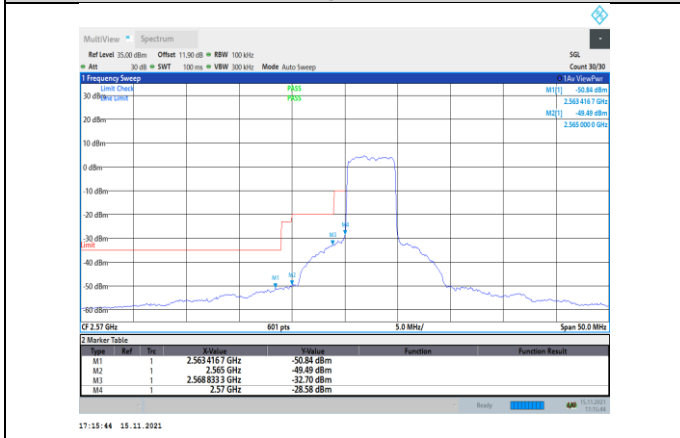

Band38-5MHz-QPSK-37775-1RB#0

Band38-5MHz-QPSK-37775-25RB#0