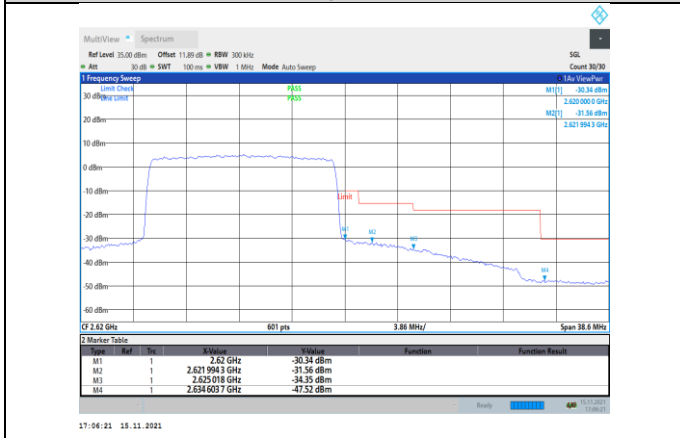

Band38-10MHz-16QAM-38200-50RB#0

Band38-10MHz-16QAM-37800-50RB#0

Band38-15MHz-QPSK-37825-1RB#0

Band38-10MHz-16QAM-38200-1RB#49

Band38-15MHz-QPSK-37825-75RB#0

Band38-15MHz-QPSK-38175-1RB#74

Band38-15MHz-16QAM-37825-75RB#0