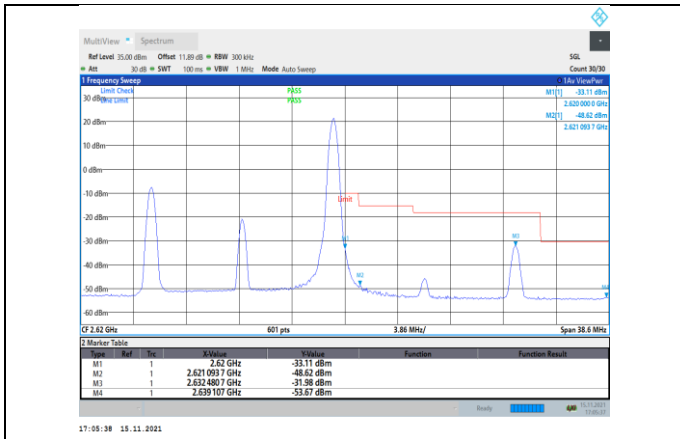

Band38-10MHz-16QAM-38200-50RB#0

Band38-10MHz-16QAM-37800-50RB#0

Band38-15MHz-QPSK-37825-1RB#0

Band38-10MHz-16QAM-38200-1RB#49

Band38-15MHz-QPSK-37825-75RB#0

Band38-15MHz-QPSK-38175-1RB#74

Band38-15MHz-16QAM-37825-75RB#0