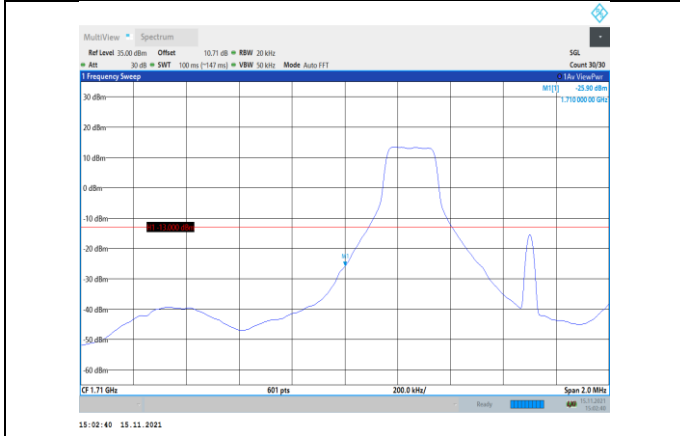

Band66-1.4MHz-QPSK-132665-6RB#0

Band66-1.4MHz-16QAM-131979-1RB#0