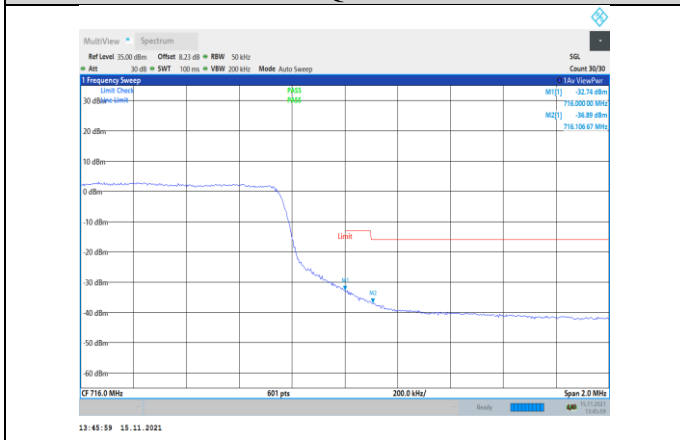

Band17-5MHz-16QAM-23825-1RB#24

Band17-10MHz-QPSK-23780-50RB#0

Band17-5MHz-16QAM-23825-25RB#0

Band17-10MHz-QPSK-23800-1RB#49

Band17-10MHz-QPSK-23780-1RB#0

Band17-10MHz-QPSK-23800-50RB#0

Band17-10MHz-16QAM-23780-1RB#0