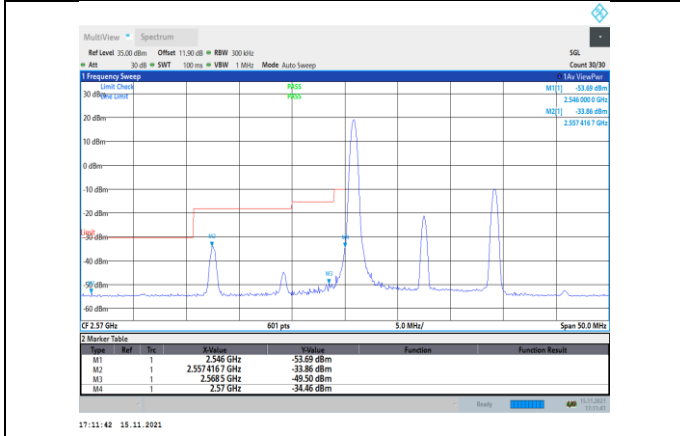

Band38-15MHz-QPSK-38175-75RB#0

Band38-15MHz-16QAM-37825-1RB#0