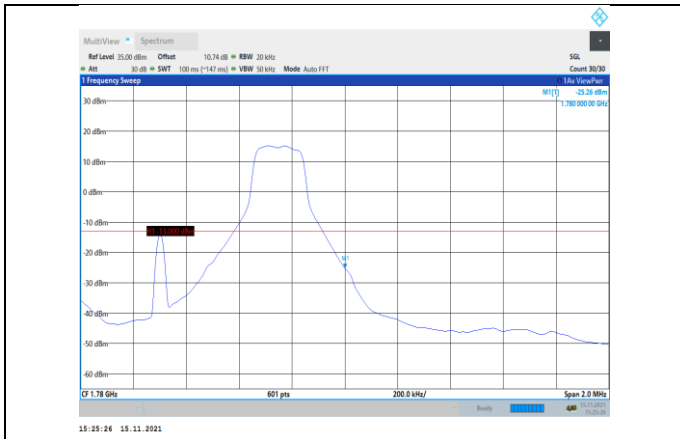

Band41-20MHz-16QAM-40140-100RB#0

Band66-1.4MHz-QPSK-131979-1RB#0

Band41-20MHz-16QAM-41140-1RB#99

Band66-1.4MHz-QPSK-131979-6RB#0

Band66-1.4MHz-QPSK-132665-1RB#5

Band66-1.4MHz-16QAM-131979-6RB#0

Band66-1.4MHz-QPSK-132665-6RB#0