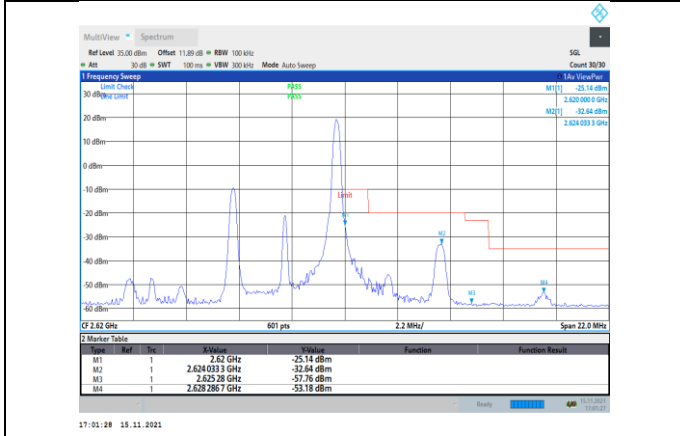

Band26-10MHz-16QAM-26740_Right-50RB#0

Band38-5MHz-QPSK-37775-1RB#0

Band38-5MHz-QPSK-38225-25RB#0

Band38-5MHz-QPSK-37775-25RB#0

Band38-5MHz-16QAM-37775-1RB#0

Band38-5MHz-QPSK-38225-1RB#24

Band38-5MHz-16QAM-37775-25RB#0