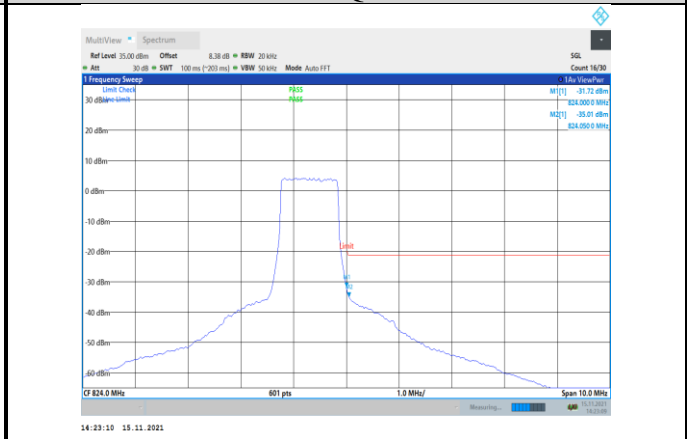

Band26-1.4MHz-16QAM-26783-1RB#5

Band26-1.4MHz-16QAM-26783-6RB#0