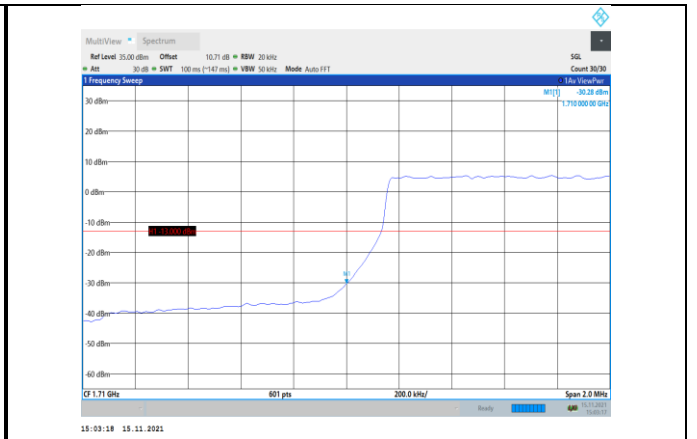

Band41-20MHz-16QAM-40140-100RB#0

Band66-1.4MHz-QPSK-131979-1RB#0

Band41-20MHz-16QAM-41140-1RB#99

Band66-1.4MHz-QPSK-131979-6RB#0

Band66-1.4MHz-QPSK-132665-1RB#5

Band66-1.4MHz-16QAM-131979-6RB#0

Band66-1.4MHz-QPSK-132665-6RB#0