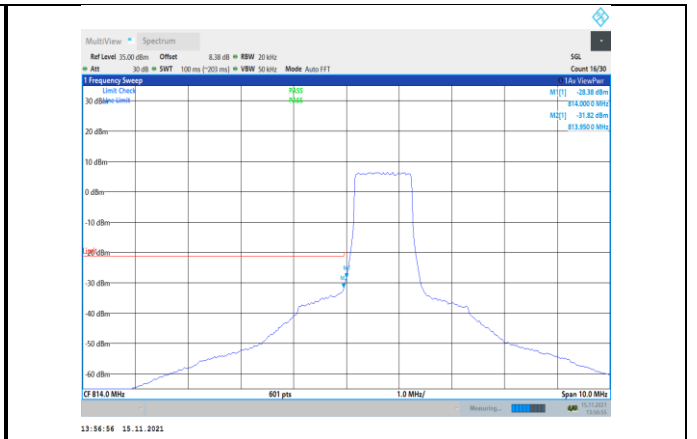

Band17-10MHz-16QAM-23800-50RB#0

Band17-10MHz-16QAM-23780-50RB#0

Band26-1.4MHz-QPSK-26697-1RB#0

Band17-10MHz-16QAM-23800-1RB#49

Band26-1.4MHz-QPSK-26697-6RB#0

Band26-1.4MHz-QPSK-26783-1RB#5

Band26-1.4MHz-16QAM-26697-6RB#0