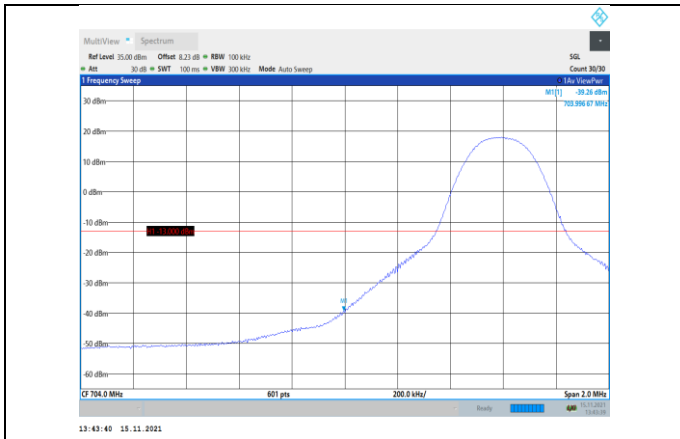

Band17-5MHz-16QAM-23825-1RB#24

Band17-10MHz-QPSK-23780-50RB#0

Band17-5MHz-16QAM-23825-25RB#0

Band17-10MHz-QPSK-23800-1RB#49

Band17-10MHz-QPSK-23780-1RB#0

Band17-10MHz-QPSK-23800-50RB#0

Band17-10MHz-16QAM-23780-1RB#0