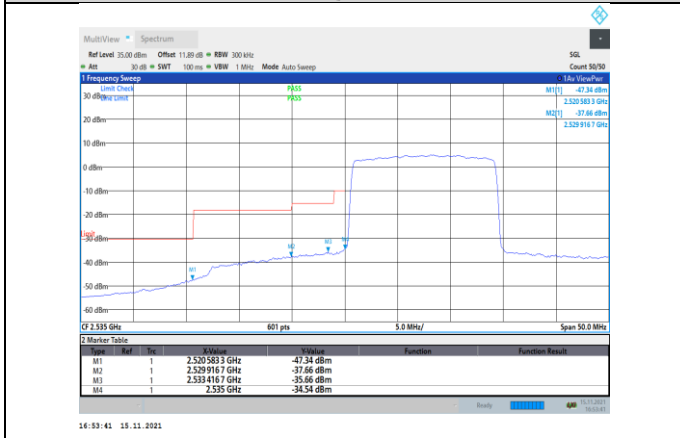

Band41-15MHz-QPSK-40115-1RB#0

Band41-15MHz-QPSK-40115-75RB#0