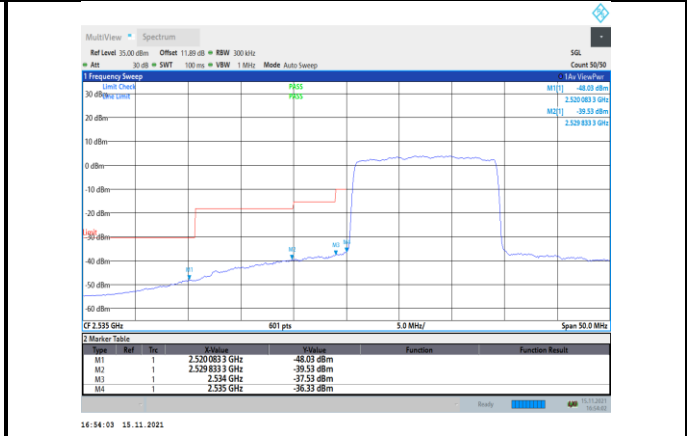

Band41-15MHz-QPSK-40115-1RB#0

Band41-15MHz-QPSK-41165-75RB#0

Band41-15MHz-QPSK-40115-75RB#0

Band41-15MHz-16QAM-40115-1RB#0

Band41-15MHz-QPSK-41165-1RB#74

Band41-15MHz-16QAM-40115-75RB#0

Band41-15MHz-16QAM-41165-1RB#74