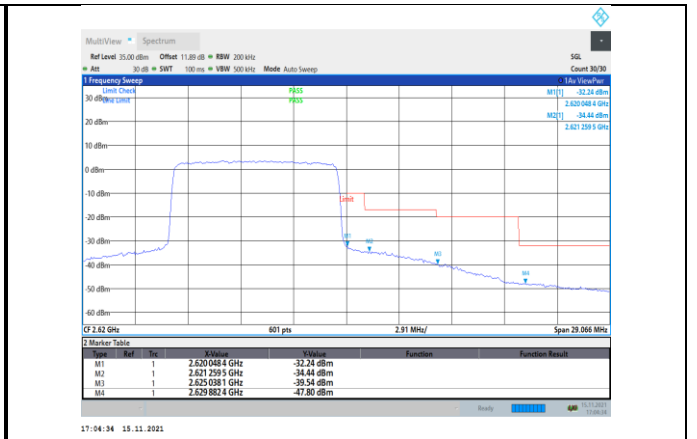

Band38-5MHz-16QAM-38225-1RB#24

Band38-10MHz-QPSK-37800-50RB#0

Band38-5MHz-16QAM-38225-25RB#0

Band38-10MHz-QPSK-38200-1RB#49

Band38-10MHz-QPSK-37800-1RB#0

Band38-10MHz-QPSK-38200-50RB#0

Band38-10MHz-16QAM-37800-1RB#0