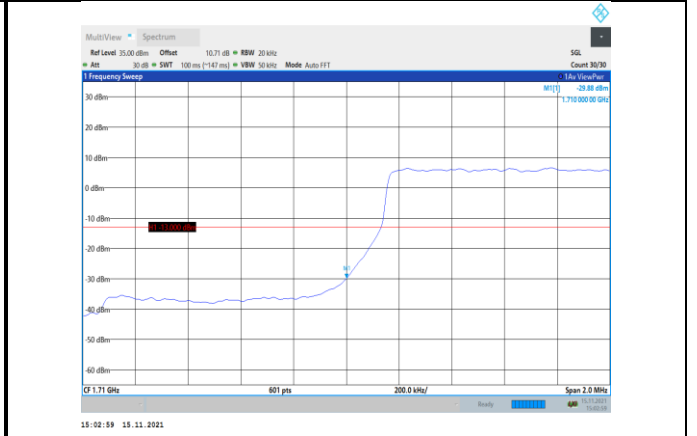

Band66-1.4MHz-QPSK-131979-1RB#0

Band66-1.4MHz-QPSK-131979-6RB#0