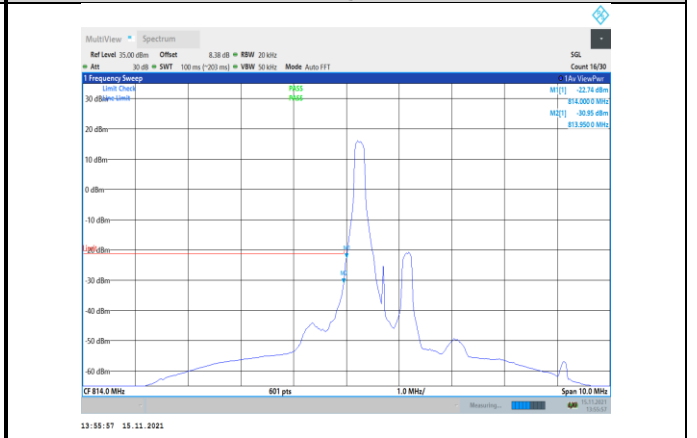

Band17-10MHz-16QAM-23800-50RB#0

Band26-1.4MHz-QPSK-26697-1RB#0