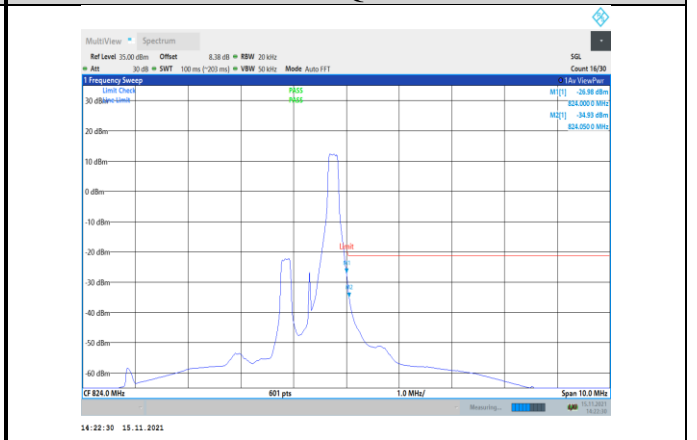

Band26-1.4MHz-16QAM-26697-6RB#0

Band26-1.4MHz-16QAM-26783-1RB#5