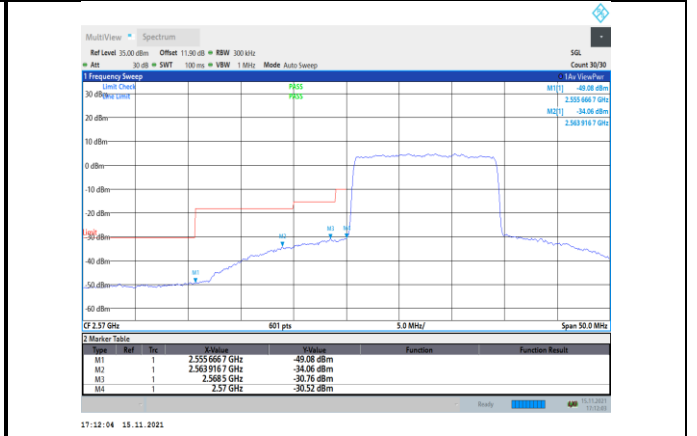

Band38-10MHz-16QAM-38200-50RB#0

Band38-10MHz-16QAM-37800-50RB#0

Band38-15MHz-QPSK-37825-1RB#0

Band38-10MHz-16QAM-38200-1RB#49

Band38-15MHz-QPSK-37825-75RB#0

Band38-15MHz-QPSK-38175-1RB#74

Band38-15MHz-16QAM-37825-75RB#0