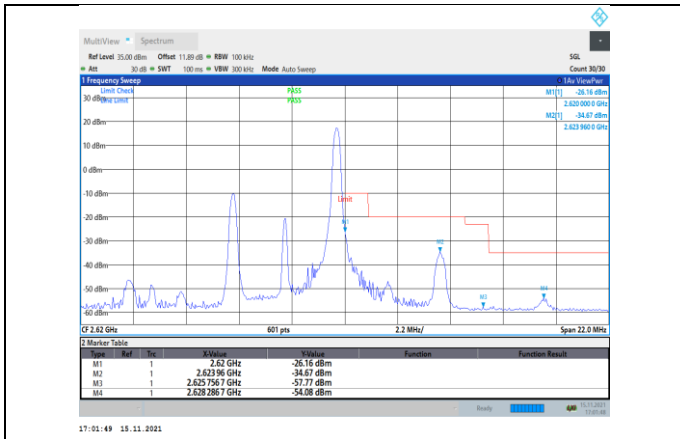

Band26-10MHz-16QAM-26740_Right-50RB#0

Band38-5MHz-QPSK-37775-1RB#0

Band38-5MHz-QPSK-38225-25RB#0

Band38-5MHz-QPSK-37775-25RB#0

Band38-5MHz-16QAM-37775-1RB#0

Band38-5MHz-QPSK-38225-1RB#24

Band38-5MHz-16QAM-37775-25RB#0