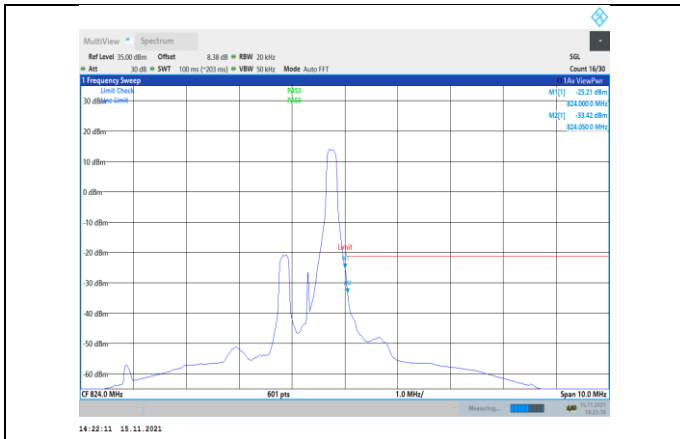

Band17-10MHz-16QAM-23800-50RB#0

Band17-10MHz-16QAM-23780-50RB#0

Band26-1.4MHz-QPSK-26697-1RB#0

Band17-10MHz-16QAM-23800-1RB#49

Band26-1.4MHz-QPSK-26697-6RB#0

Band26-1.4MHz-QPSK-26783-1RB#5

Band26-1.4MHz-16QAM-26697-6RB#0