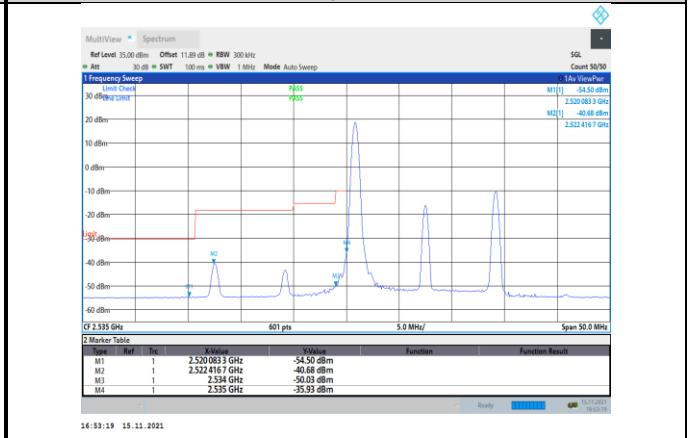

Band41-15MHz-QPSK-41165-75RB#0

Band41-15MHz-16QAM-40115-1RB#0