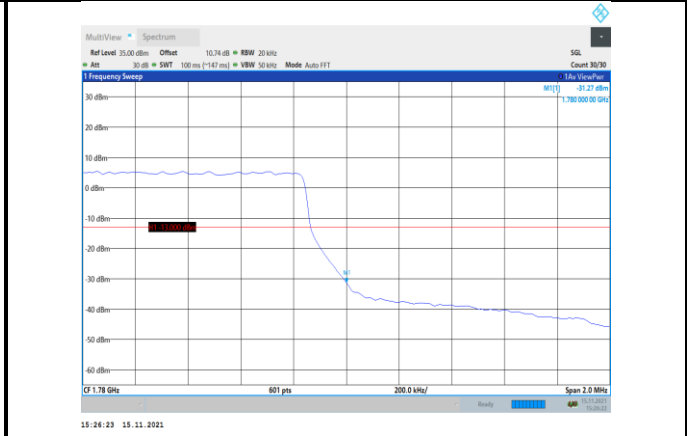

Band66-1.4MHz-16QAM-132665-1RB#5

Band66-1.4MHz-16QAM-132665-6RB#0