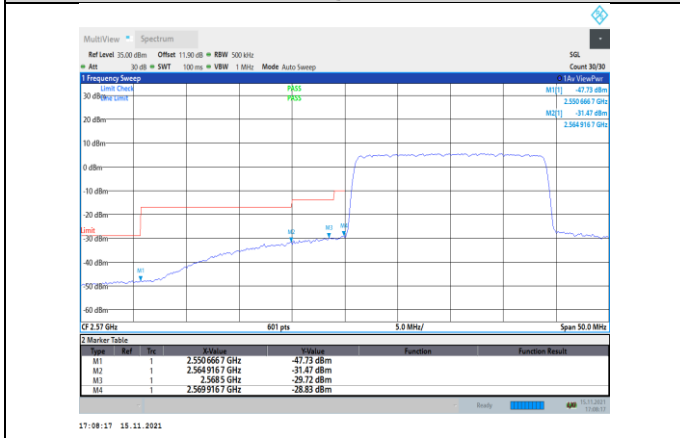

Band38-15MHz-QPSK-38175-75RB#0

Band38-15MHz-16QAM-38175-1RB#74

Band38-15MHz-16QAM-37825-1RB#0

Band38-15MHz-16QAM-38175-75RB#0

Band38-20MHz-QPSK-37850-1RB#0

Band38-20MHz-QPSK-38150-100RB#0

Band38-20MHz-QPSK-37850-100RB#0