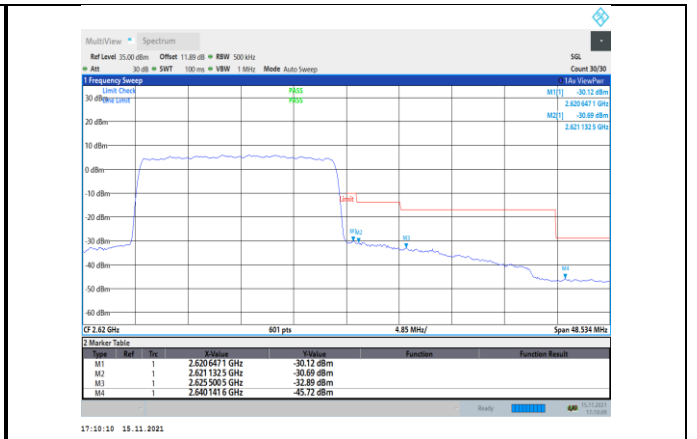

Band38-15MHz-QPSK-38175-75RB#0

Band38-15MHz-16QAM-38175-1RB#74

Band38-15MHz-16QAM-37825-1RB#0

Band38-15MHz-16QAM-38175-75RB#0

Band38-20MHz-QPSK-37850-1RB#0

Band38-20MHz-QPSK-38150-100RB#0

Band38-20MHz-QPSK-37850-100RB#0