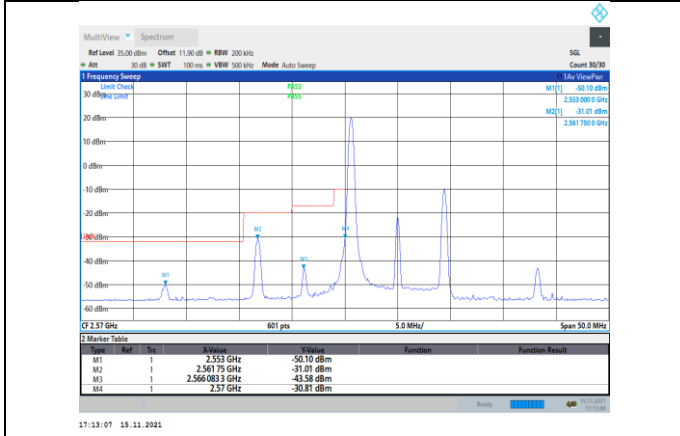

Band38-5MHz-16QAM-38225-1RB#24

Band38-10MHz-QPSK-37800-50RB#0

Band38-5MHz-16QAM-38225-25RB#0

Band38-10MHz-QPSK-38200-1RB#49

Band38-10MHz-QPSK-37800-1RB#0

Band38-10MHz-QPSK-38200-50RB#0

Band38-10MHz-16QAM-37800-1RB#0