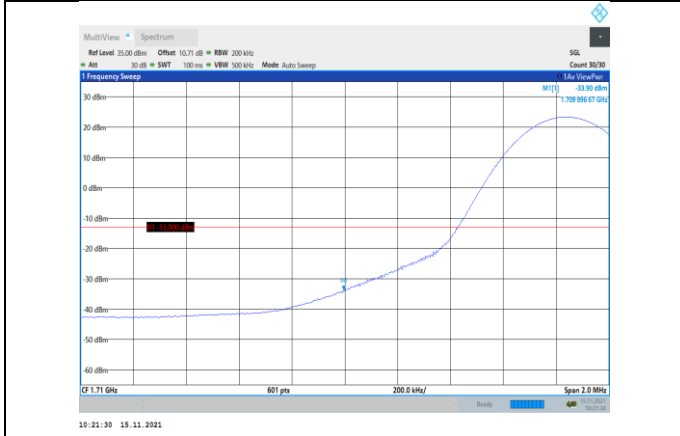

Band4-10MHz-16QAM-20350-1RB#49

Band4-15MHz-QPSK-20025-75RB#0

Band4-10MHz-16QAM-20350-50RB#0

Band4-15MHz-QPSK-20325-1RB#74

Band4-15MHz-QPSK-20025-1RB#0

Band4-15MHz-QPSK-20325-75RB#0

Band4-15MHz-16QAM-20025-1RB#0