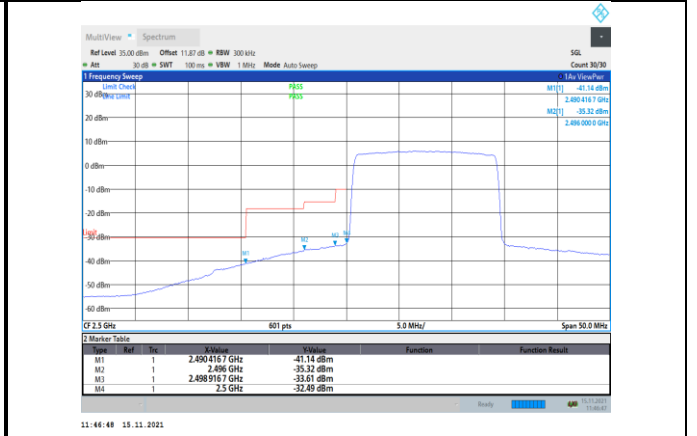

Band7-15MHz-QPSK-20825-1RB#0

Band7-15MHz-QPSK-21375-75RB#0

Band7-15MHz-QPSK-20825-75RB#0

Band7-15MHz-16QAM-20825-1RB#0

Band7-15MHz-QPSK-21375-1RB#74

Band7-15MHz-16QAM-20825-75RB#0

Band7-15MHz-16QAM-21375-1RB#74