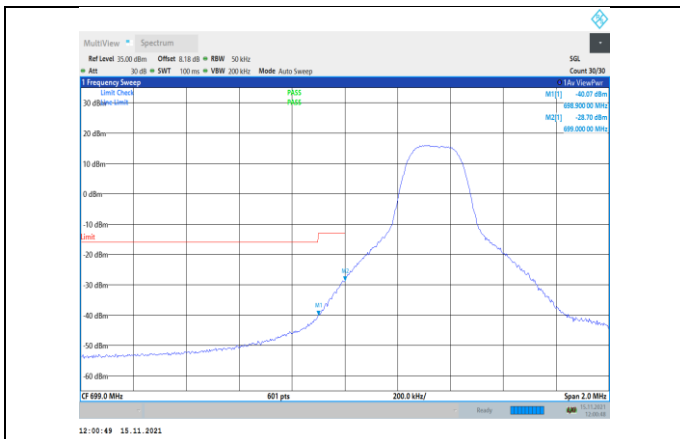

Band12-5MHz-QPSK-23035-1RB#0

Band12-5MHz-16QAM-23035-1RB#0