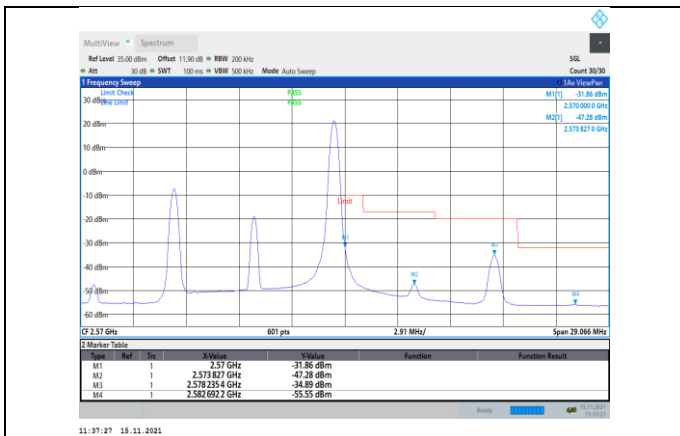

Band7-5MHz-16QAM-21425-1RB#24

Band7-10MHz-QPSK-21400-1RB#49