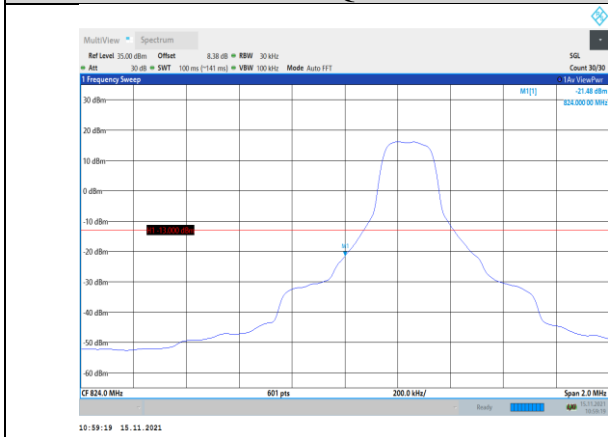

Band5-1.4MHz-16QAM-20407-1RB#0

Band5-1.4MHz-QPSK-20643-1RB#5

Band5-1.4MHz-16QAM-20407-6RB#0

Band5-1.4MHz-16QAM-20643-1RB#5

Band5-3MHz-QPSK-20415-15RB#0

Band5-1.4MHz-16QAM-20643-6RB#0

Band5-3MHz-QPSK-20635-1RB#14