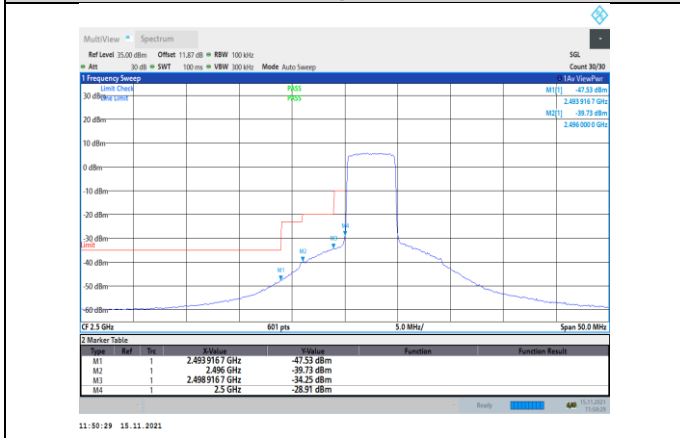

Band7-5MHz-QPSK-21425-1RB#24

Band7-5MHz-QPSK-20775-1RB#0

Band7-5MHz-QPSK-21425-25RB#0

Band7-5MHz-16QAM-20775-1RB#0

Band7-5MHz-16QAM-21425-25RB#0

Band7-5MHz-16QAM-20775-25RB#0

Band7-10MHz-QPSK-20800-1RB#0

Band7-5MHz-16QAM-21425-1RB#24