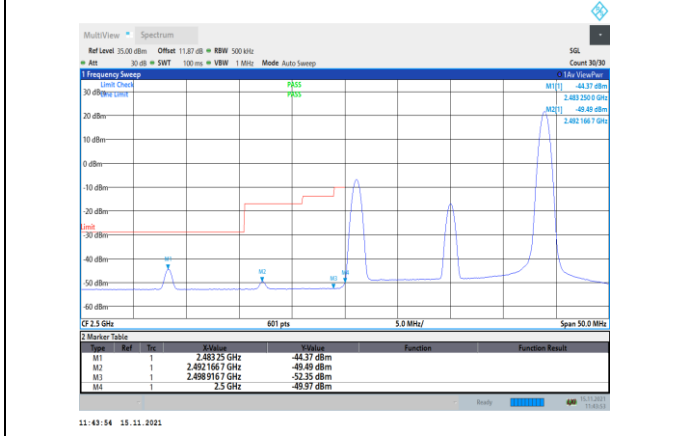

Band7-15MHz-16QAM-21375-75RB#0

Band7-20MHz-QPSK-20850-1RB#99