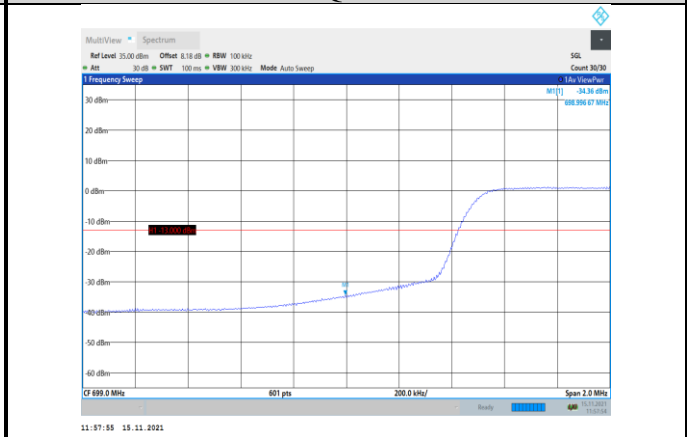

Band12-5MHz-QPSK-23155-25RB#0

Band12-5MHz-16QAM-23035-1RB#0

Band12-5MHz-16QAM-23155-25RB#0

Band12-5MHz-16QAM-23035-25RB#0

Band12-10MHz-QPSK-23060-1RB#0

Band12-5MHz-16QAM-23155-1RB#24

Band12-10MHz-QPSK-23060-50RB#0