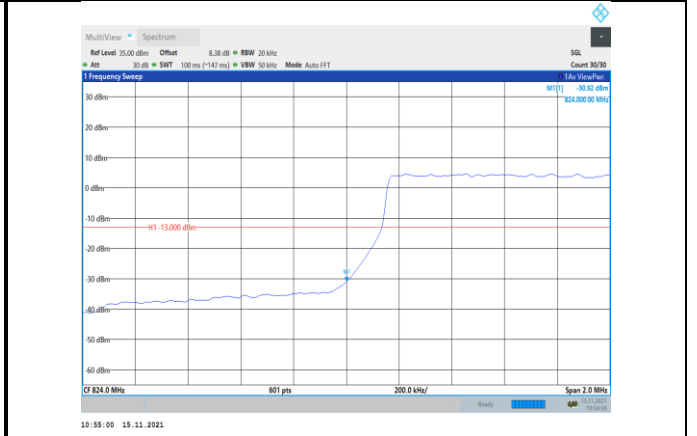

Band5-1.4MHz-16QAM-20407-1RB#0

Band5-1.4MHz-16QAM-20407-6RB#0