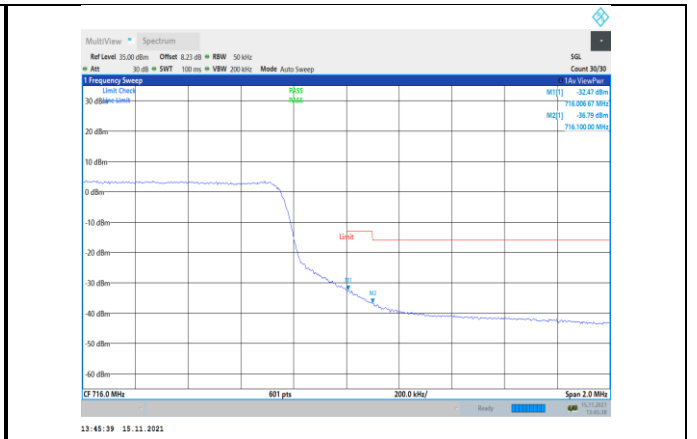

Band12-10MHz-QPSK-23130-1RB#49

Band12-10MHz-16QAM-23060-50RB#0

Band12-10MHz-QPSK-23130-50RB#0

Band12-10MHz-16QAM-23130-1RB#49

Band12-10MHz-16QAM-23060-1RB#0

Band12-10MHz-16QAM-23130-50RB#0

Band17-5MHz-QPSK-23755-1RB#0