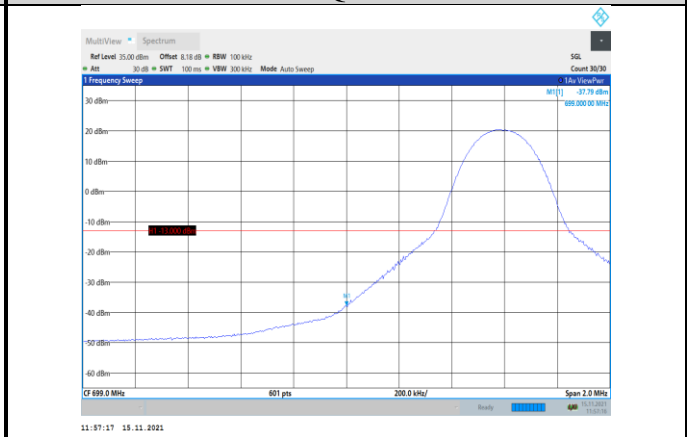

Band12-5MHz-QPSK-23155-25RB#0

Band12-5MHz-16QAM-23035-1RB#0

Band12-5MHz-16QAM-23155-25RB#0

Band12-5MHz-16QAM-23035-25RB#0

Band12-10MHz-QPSK-23060-1RB#0

Band12-5MHz-16QAM-23155-1RB#24

Band12-10MHz-QPSK-23060-50RB#0