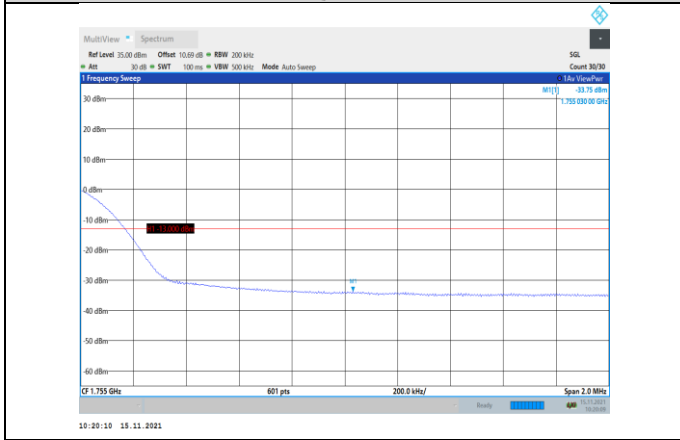

Band4-15MHz-16QAM-20325-75RB#0

Band4-15MHz-16QAM-20025-75RB#0

Band4-20MHz-QPSK-20050-1RB#0

Band4-15MHz-16QAM-20325-1RB#74

Band4-20MHz-QPSK-20050-100RB#0

Band4-20MHz-QPSK-20300-1RB#99

Band4-20MHz-16QAM-20050-100RB#0