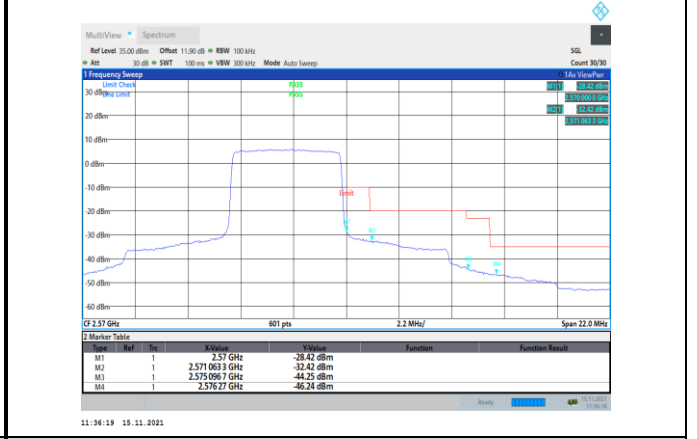

Band7-5MHz-QPSK-21425-1RB#24

Band7-5MHz-QPSK-21425-25RB#0