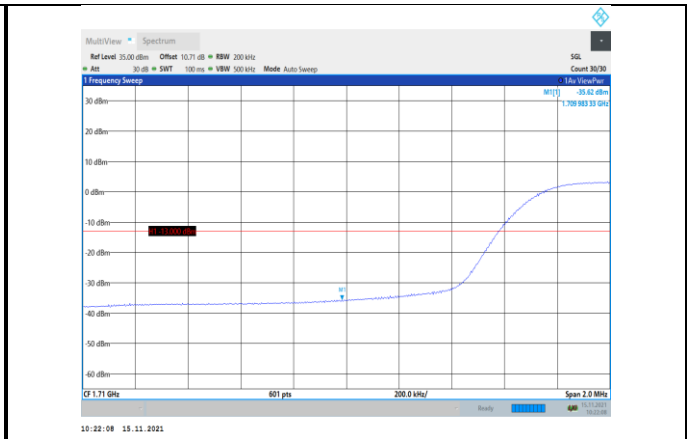

Band4-10MHz-16QAM-20000-50RB#0

Band4-15MHz-QPSK-20025-75RB#0