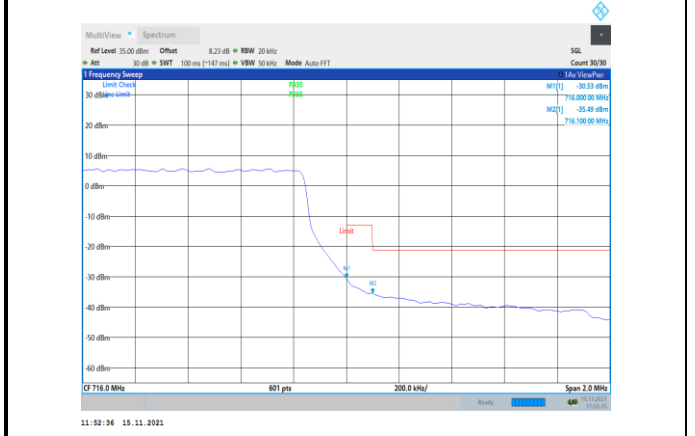

Band12-1.4MHz-16QAM-23173-1RB#5

Band12-1.4MHz-16QAM-23173-6RB#0