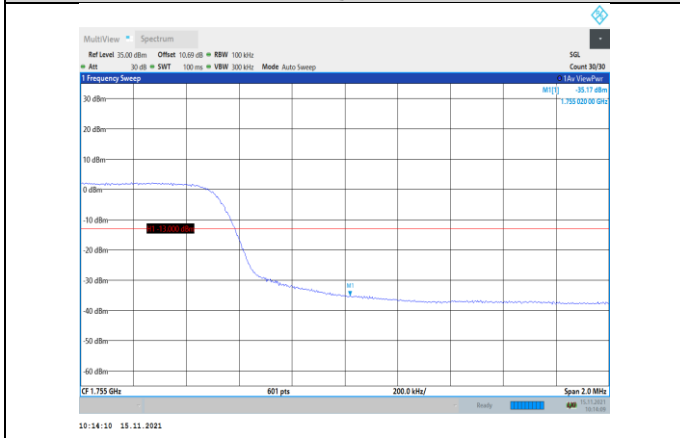

Band4-10MHz-16QAM-20350-1RB#49

Band4-10MHz-16QAM-20350-50RB#0