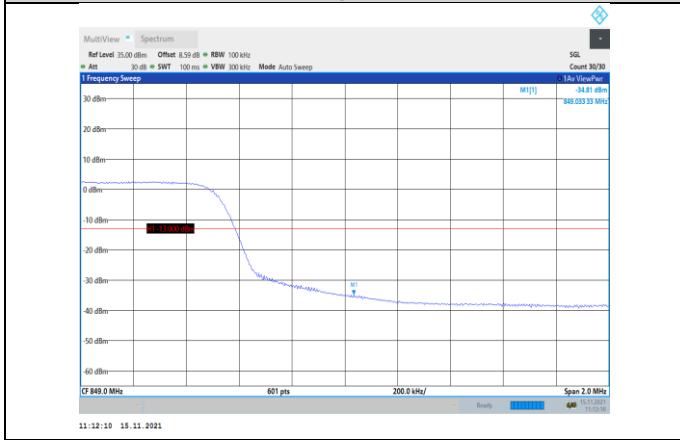

Band5-10MHz-QPSK-20450-50RB#0

Band5-10MHz-16QAM-20450-1RB#0

Band5-10MHz-QPSK-20600-1RB#49

Band5-10MHz-16QAM-20450-50RB#0

Band5-10MHz-16QAM-20600-1RB#49

Band7-5MHz-QPSK-20775-25RB#0

Band5-10MHz-16QAM-20600-50RB#0