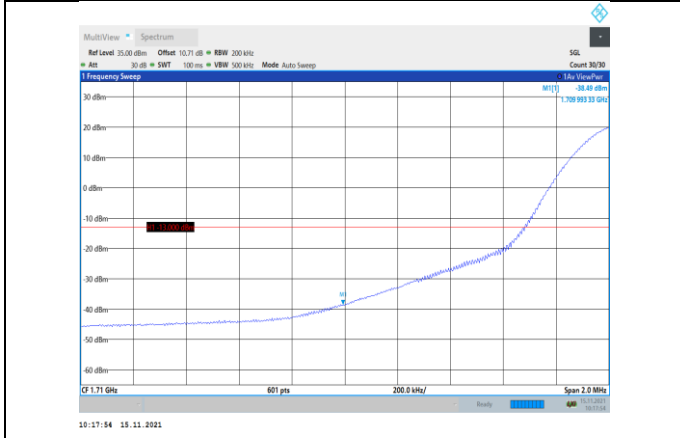

Band4-20MHz-QPSK-20300-100RB#0

Band4-20MHz-16QAM-20050-1RB#0