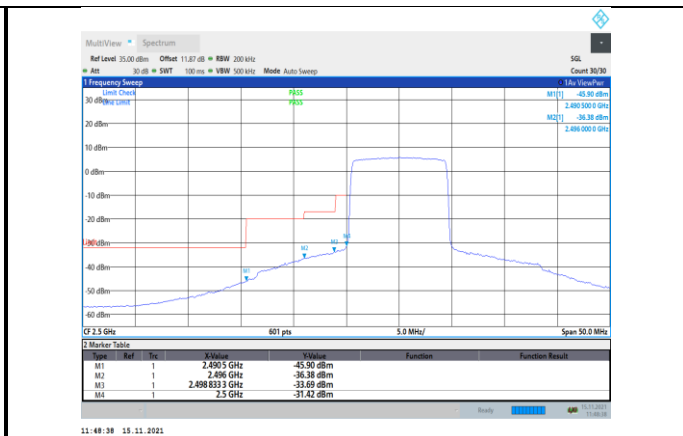

Band7-10MHz-QPSK-20800-50RB#0

Band7-10MHz-16QAM-20800-50RB#0