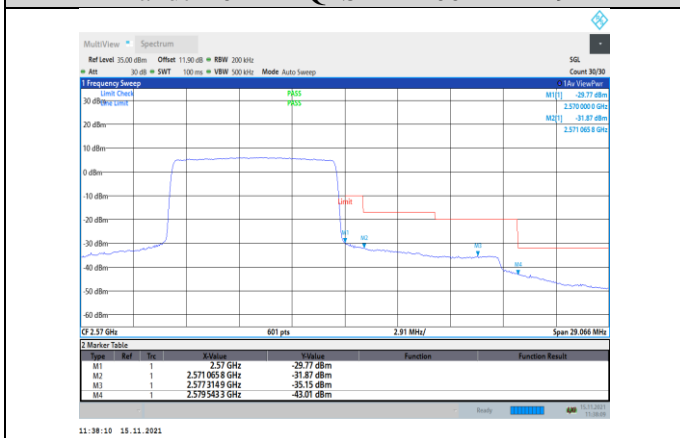

Band7-10MHz-QPSK-21400-1RB#49

Band7-10MHz-QPSK-21400-50RB#0