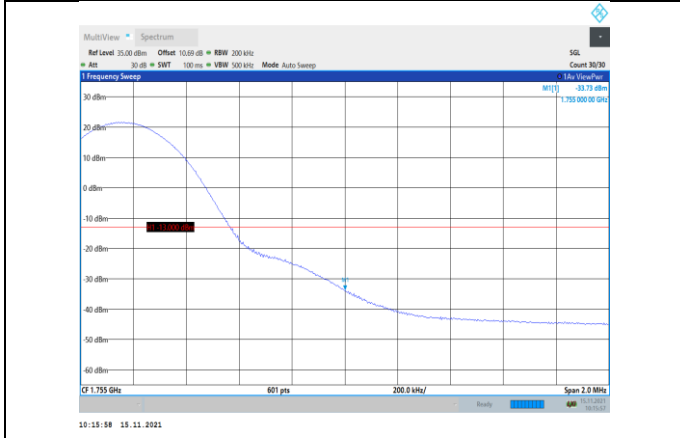

Band4-15MHz-16QAM-20025-75RB#0

Band4-15MHz-16QAM-20325-1RB#74