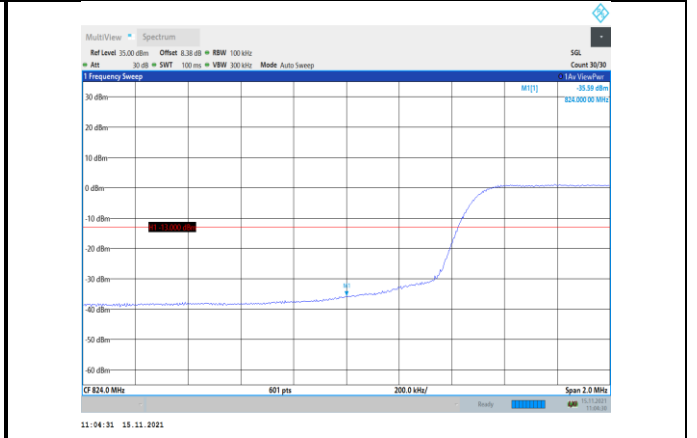

Band5-10MHz-16QAM-20450-1RB#0

Band5-10MHz-16QAM-20450-50RB#0