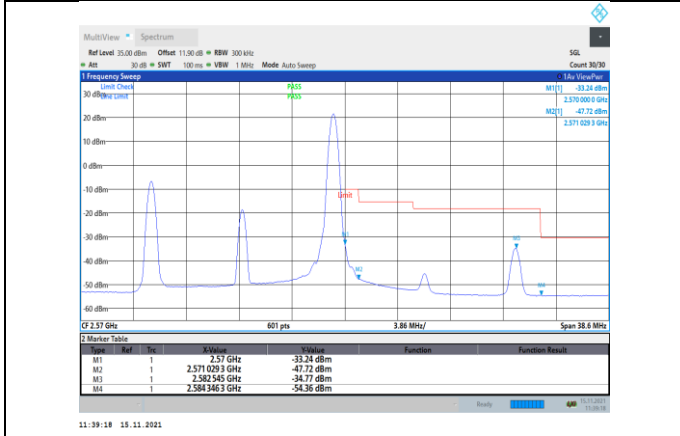

Band7-15MHz-QPSK-20825-1RB#0

Band7-15MHz-QPSK-21375-75RB#0

Band7-15MHz-QPSK-20825-75RB#0

Band7-15MHz-16QAM-20825-1RB#0

Band7-15MHz-QPSK-21375-1RB#74

Band7-15MHz-16QAM-20825-75RB#0

Band7-15MHz-16QAM-21375-1RB#74