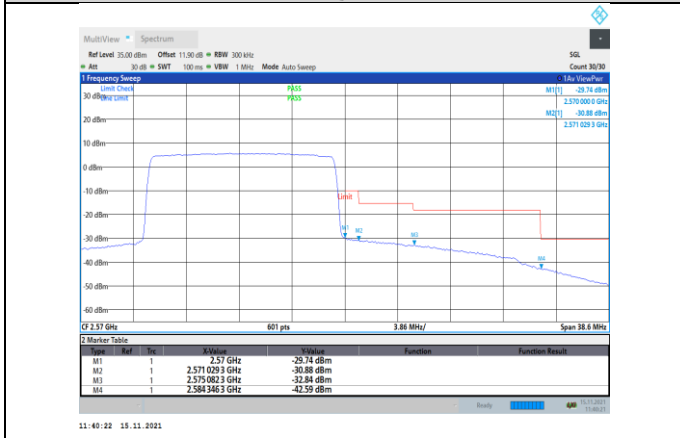

Band7-15MHz-16QAM-21375-1RB#74

Band7-15MHz-16QAM-21375-75RB#0