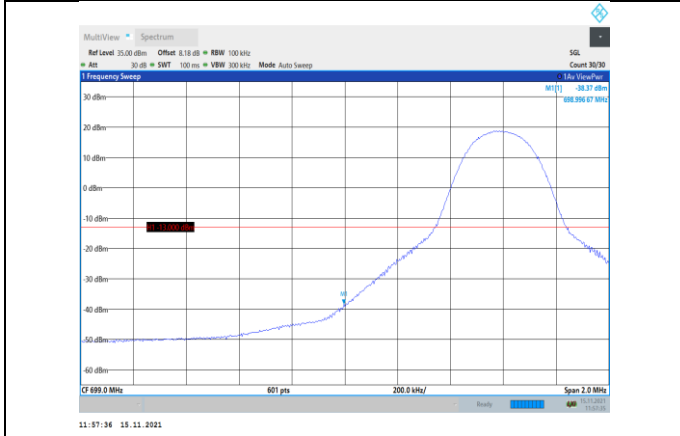

Band12-10MHz-QPSK-23130-1RB#49

Band12-10MHz-16QAM-23060-50RB#0

Band12-10MHz-QPSK-23130-50RB#0

Band12-10MHz-16QAM-23130-1RB#49

Band12-10MHz-16QAM-23060-1RB#0

Band12-10MHz-16QAM-23130-50RB#0

Band17-5MHz-QPSK-23755-1RB#0