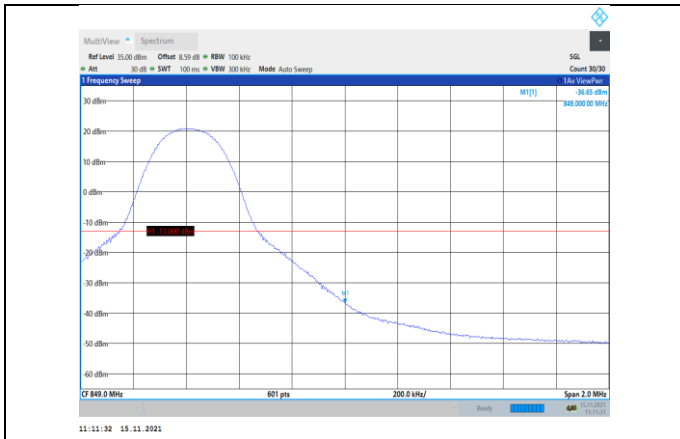

Band5-10MHz-QPSK-20450-50RB#0

Band5-10MHz-16QAM-20450-1RB#0

Band5-10MHz-QPSK-20600-1RB#49

Band5-10MHz-16QAM-20450-50RB#0

Band5-10MHz-16QAM-20600-1RB#49

Band7-5MHz-QPSK-20775-25RB#0

Band5-10MHz-16QAM-20600-50RB#0