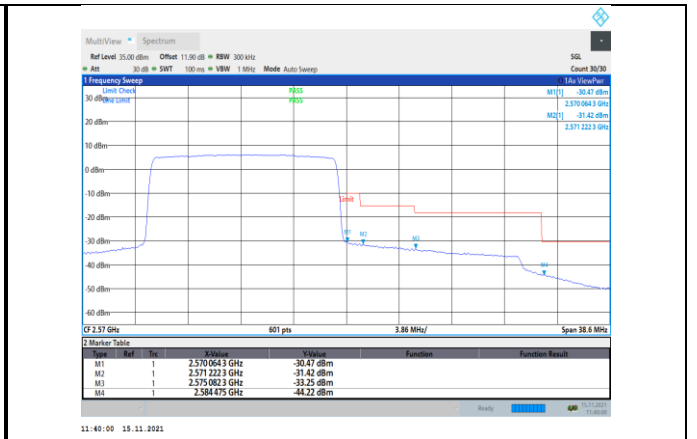

Band7-10MHz-16QAM-21400-50RB#0

Band7-15MHz-QPSK-21375-75RB#0