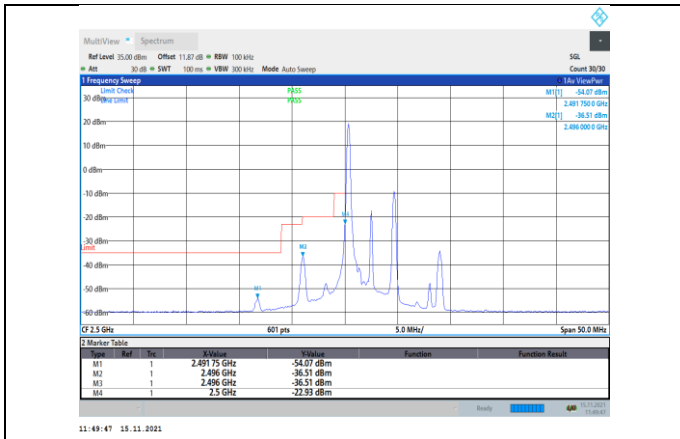

Band7-5MHz-QPSK-20775-1RB#0

Band7-5MHz-16QAM-20775-1RB#0