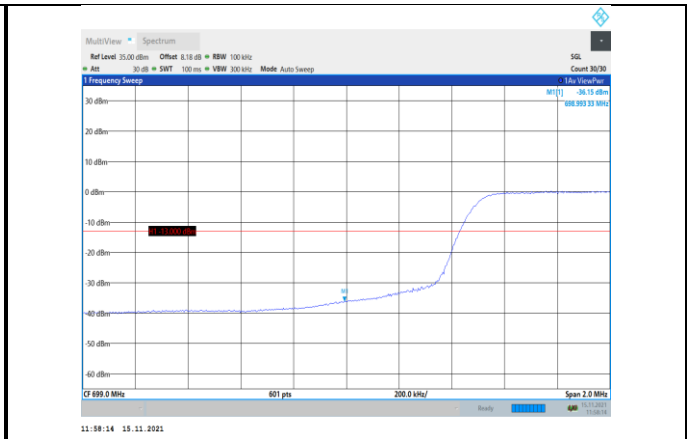

Band12-10MHz-QPSK-23060-50RB#0

Band12-10MHz-16QAM-23060-50RB#0