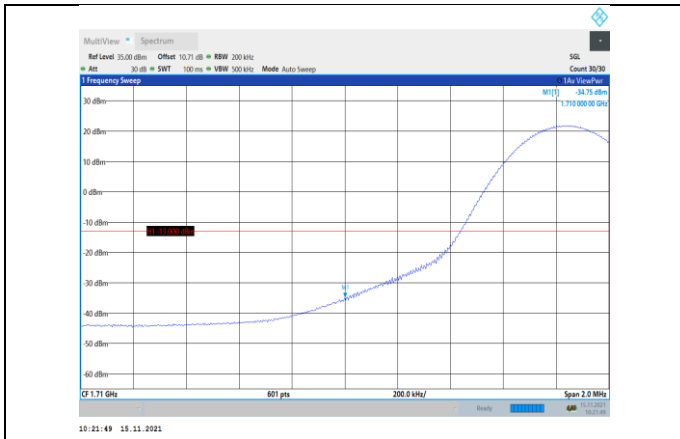

Band4-10MHz-16QAM-20350-1RB#49

Band4-15MHz-QPSK-20025-75RB#0

Band4-10MHz-16QAM-20350-50RB#0

Band4-15MHz-QPSK-20325-1RB#74

Band4-15MHz-QPSK-20025-1RB#0

Band4-15MHz-QPSK-20325-75RB#0

Band4-15MHz-16QAM-20025-1RB#0