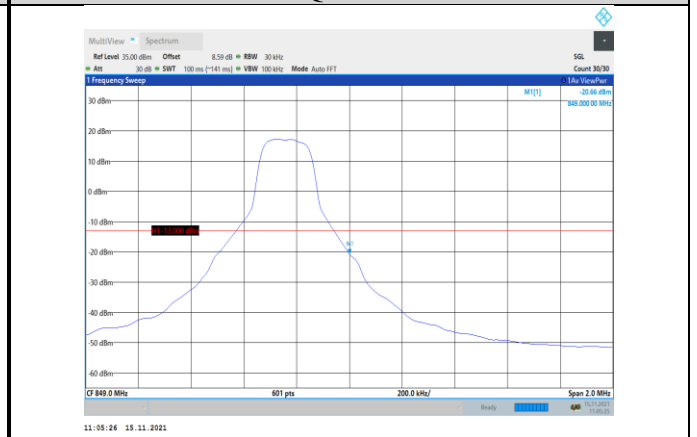

Band5-1.4MHz-16QAM-20407-1RB#0

Band5-1.4MHz-QPSK-20643-1RB#5

Band5-1.4MHz-16QAM-20407-6RB#0

Band5-1.4MHz-16QAM-20643-1RB#5

Band5-3MHz-QPSK-20415-15RB#0

Band5-1.4MHz-16QAM-20643-6RB#0

Band5-3MHz-QPSK-20635-1RB#14