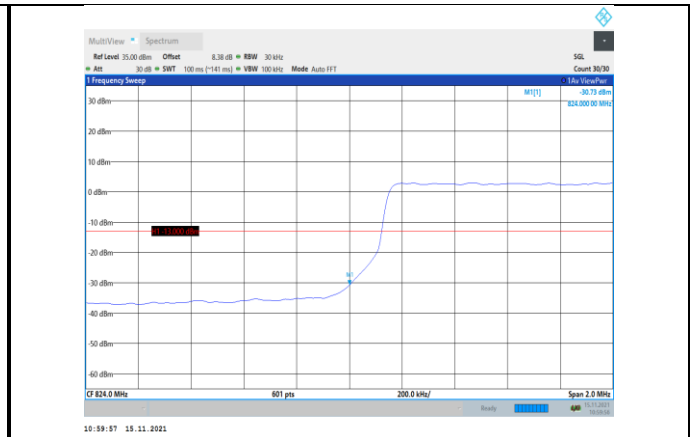

Band5-1.4MHz-16QAM-20407-1RB#0

Band5-1.4MHz-QPSK-20643-1RB#5

Band5-1.4MHz-16QAM-20407-6RB#0

Band5-1.4MHz-16QAM-20643-1RB#5

Band5-3MHz-QPSK-20415-15RB#0

Band5-1.4MHz-16QAM-20643-6RB#0

Band5-3MHz-QPSK-20635-1RB#14