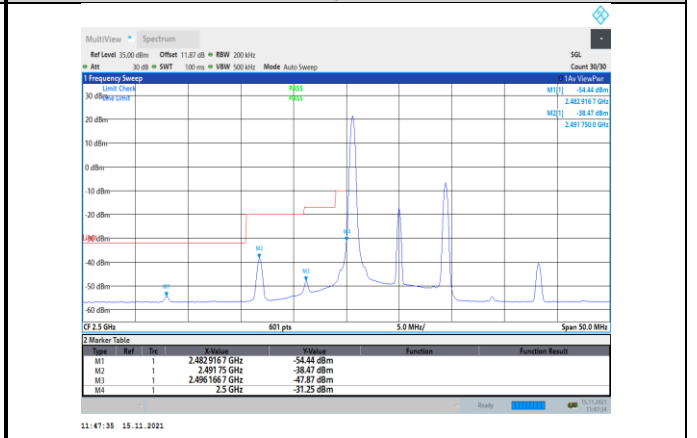

Band7-5MHz-QPSK-21425-1RB#24

Band7-5MHz-QPSK-20775-1RB#0

Band7-5MHz-QPSK-21425-25RB#0

Band7-5MHz-16QAM-20775-1RB#0

Band7-5MHz-16QAM-21425-25RB#0

Band7-5MHz-16QAM-20775-25RB#0

Band7-10MHz-QPSK-20800-1RB#0

Band7-5MHz-16QAM-21425-1RB#24