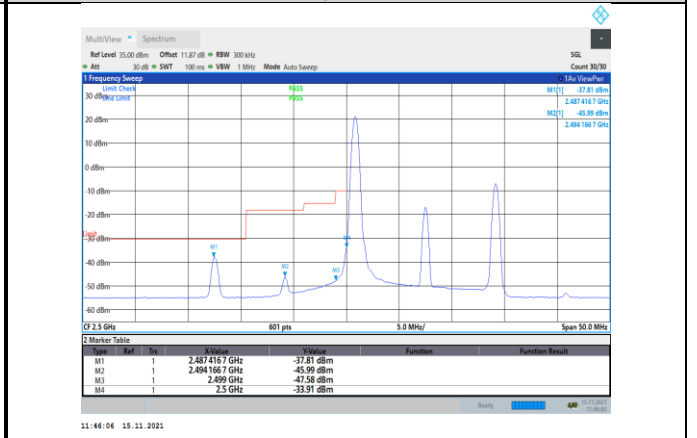

Band7-15MHz-QPSK-21375-75RB#0

Band7-15MHz-16QAM-20825-1RB#0