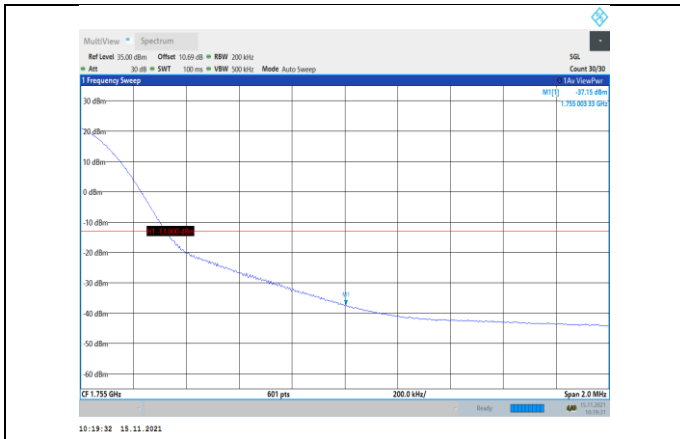

Band4-15MHz-16QAM-20325-75RB#0

Band4-15MHz-16QAM-20025-75RB#0

Band4-20MHz-QPSK-20050-1RB#0

Band4-15MHz-16QAM-20325-1RB#74

Band4-20MHz-QPSK-20050-100RB#0

Band4-20MHz-QPSK-20300-1RB#99

Band4-20MHz-16QAM-20050-100RB#0