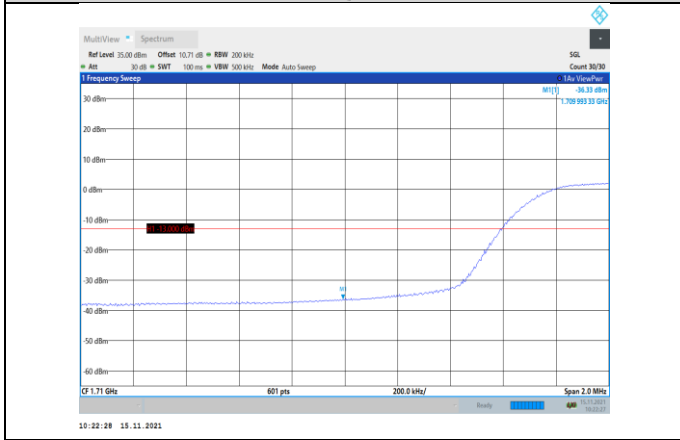

Band4-15MHz-16QAM-20025-1RB#0

Band4-15MHz-16QAM-20025-75RB#0