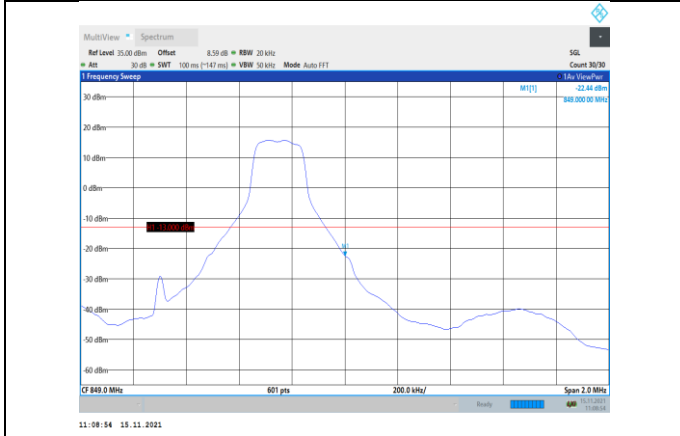

Band5-1.4MHz-QPSK-20407-6RB#0

Band5-1.4MHz-QPSK-20643-1RB#5