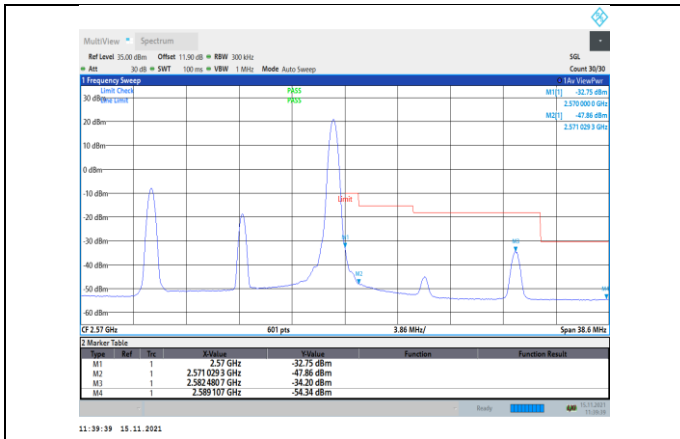

Band7-15MHz-QPSK-20825-1RB#0

Band7-15MHz-QPSK-21375-75RB#0

Band7-15MHz-QPSK-20825-75RB#0

Band7-15MHz-16QAM-20825-1RB#0

Band7-15MHz-QPSK-21375-1RB#74

Band7-15MHz-16QAM-20825-75RB#0

Band7-15MHz-16QAM-21375-1RB#74