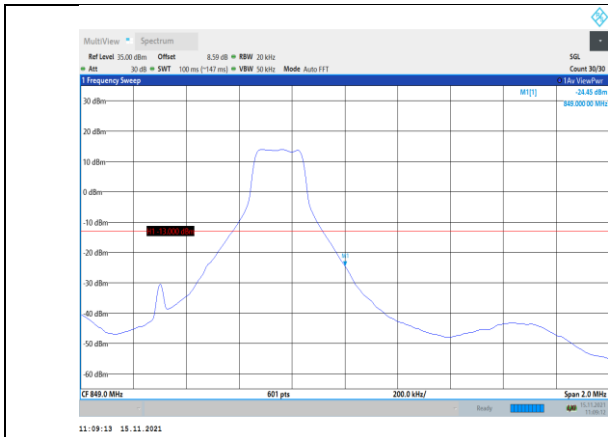

Band5-1.4MHz-QPSK-20643-1RB#5

Band5-1.4MHz-16QAM-20643-1RB#5