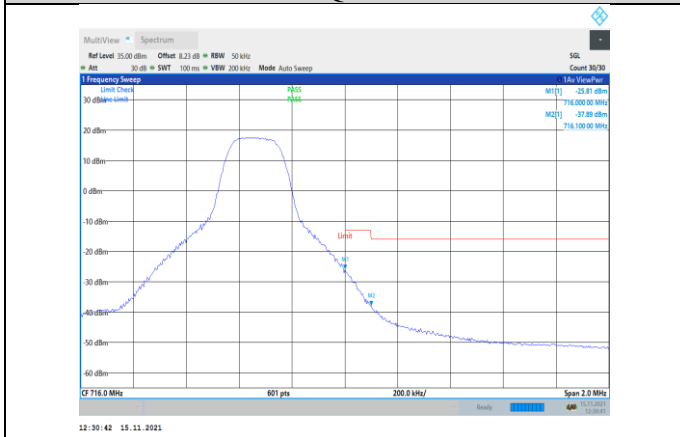

Band12-5MHz-QPSK-23155-25RB#0

Band12-5MHz-16QAM-23035-1RB#0

Band12-5MHz-16QAM-23155-25RB#0

Band12-5MHz-16QAM-23035-25RB#0

Band12-10MHz-QPSK-23060-1RB#0

Band12-5MHz-16QAM-23155-1RB#24

Band12-10MHz-QPSK-23060-50RB#0