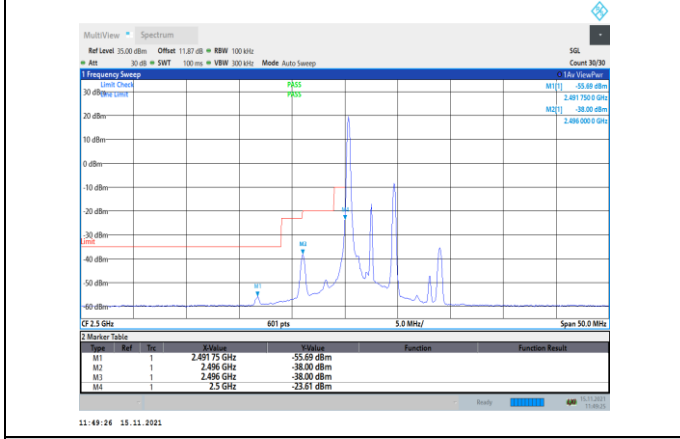

Band5-10MHz-16QAM-20600-50RB#0

Band7-5MHz-QPSK-20775-1RB#0