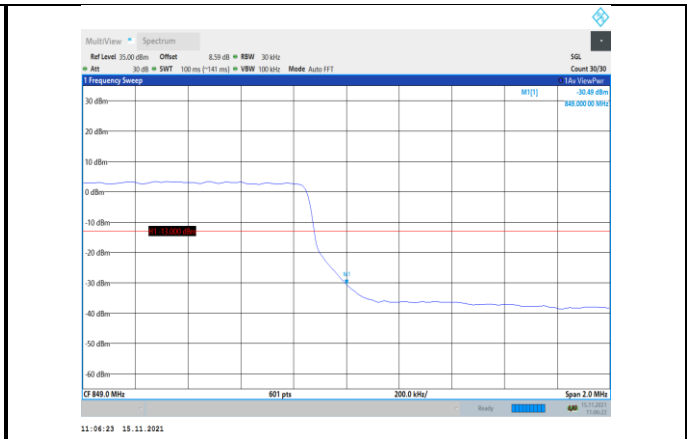

Band5-3MHz-QPSK-20635-15RB#0

Band5-3MHz-16QAM-20635-15RB#0