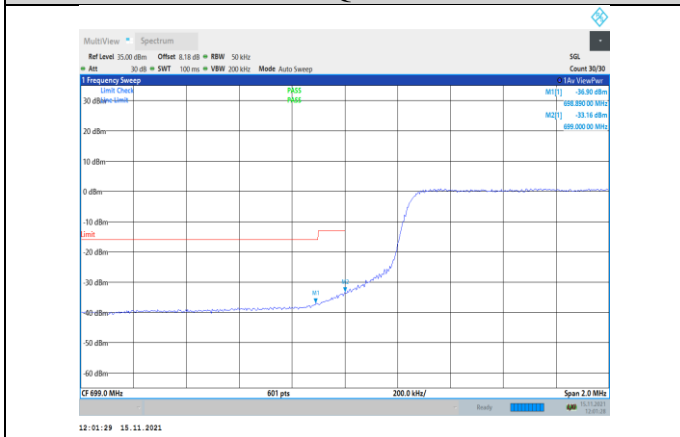

Band12-5MHz-16QAM-23035-1RB#0

Band12-5MHz-16QAM-23035-25RB#0