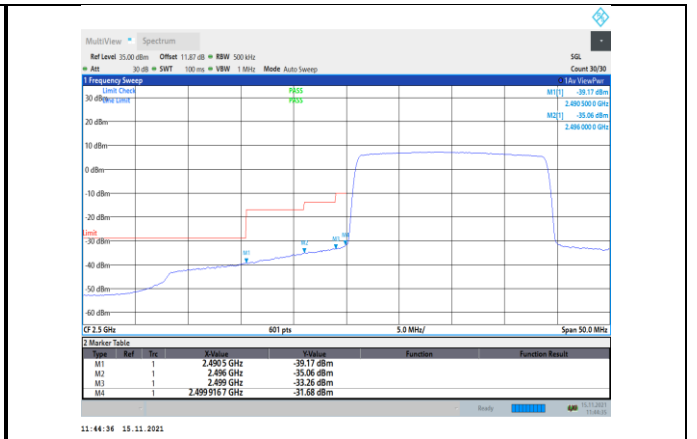

Band7-15MHz-QPSK-20825-1RB#0

Band7-15MHz-QPSK-21375-75RB#0

Band7-15MHz-QPSK-20825-75RB#0

Band7-15MHz-16QAM-20825-1RB#0

Band7-15MHz-QPSK-21375-1RB#74

Band7-15MHz-16QAM-20825-75RB#0

Band7-15MHz-16QAM-21375-1RB#74