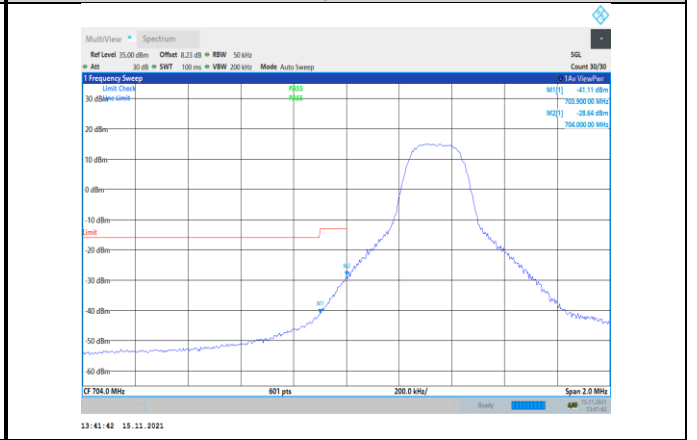

Band17-5MHz-QPSK-23825-25RB#0

Band17-5MHz-16QAM-23755-1RB#0