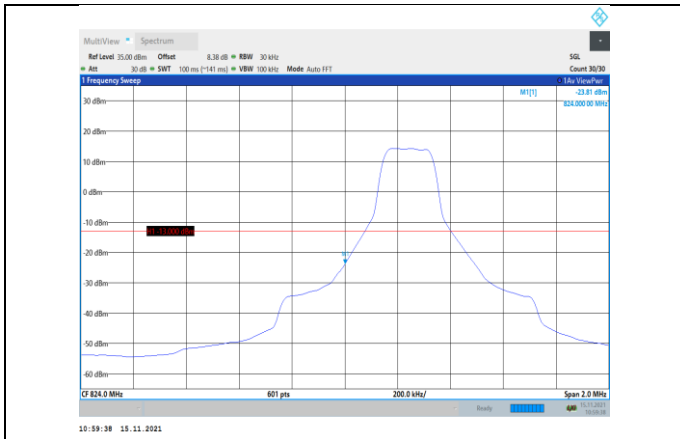

Band5-3MHz-QPSK-20415-1RB#0

Band5-3MHz-16QAM-20415-1RB#0