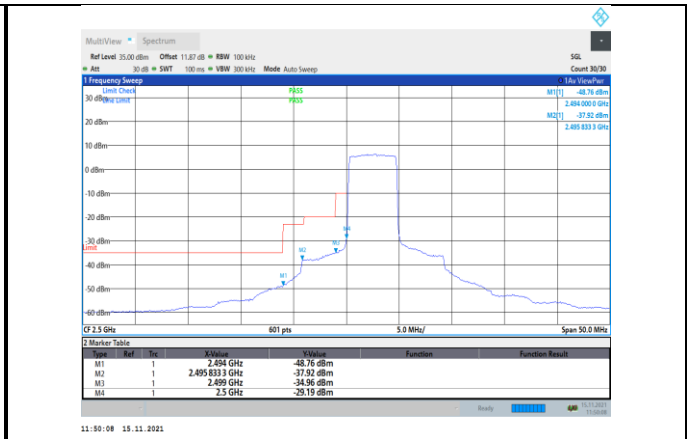

Band5-10MHz-QPSK-20450-50RB#0

Band5-10MHz-16QAM-20450-1RB#0

Band5-10MHz-QPSK-20600-1RB#49

Band5-10MHz-16QAM-20450-50RB#0

Band5-10MHz-16QAM-20600-1RB#49

Band7-5MHz-QPSK-20775-25RB#0

Band5-10MHz-16QAM-20600-50RB#0