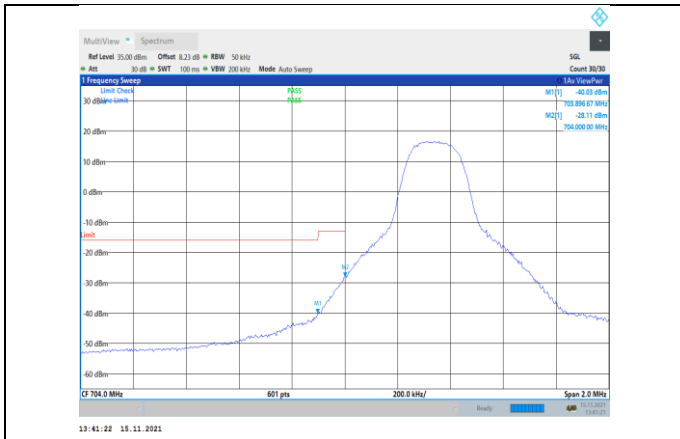

Band12-10MHz-QPSK-23130-1RB#49

Band12-10MHz-16QAM-23060-50RB#0

Band12-10MHz-QPSK-23130-50RB#0

Band12-10MHz-16QAM-23130-1RB#49

Band12-10MHz-16QAM-23060-1RB#0

Band12-10MHz-16QAM-23130-50RB#0

Band17-5MHz-QPSK-23755-1RB#0