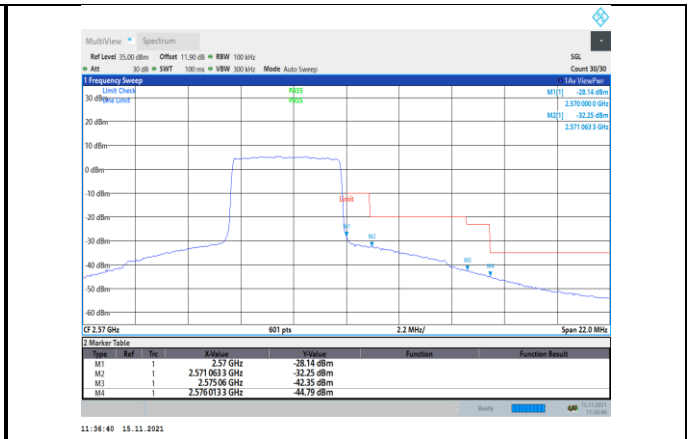

Band7-5MHz-QPSK-21425-25RB#0

Band7-5MHz-16QAM-21425-25RB#0