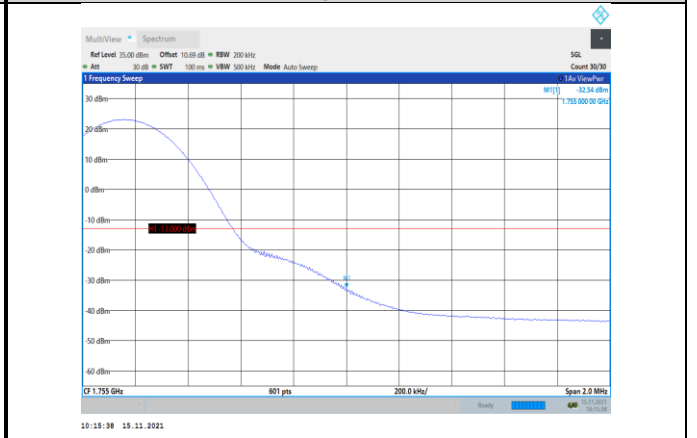

Band4-15MHz-QPSK-20025-75RB#0

Band4-15MHz-QPSK-20325-1RB#74