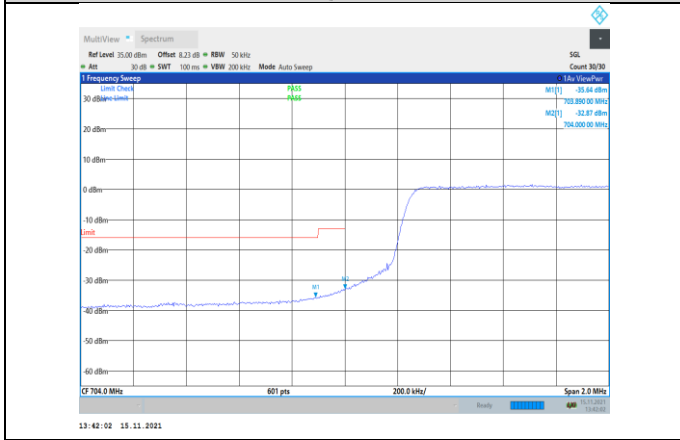

Band17-5MHz-QPSK-23755-1RB#0

Band17-5MHz-QPSK-23755-25RB#0