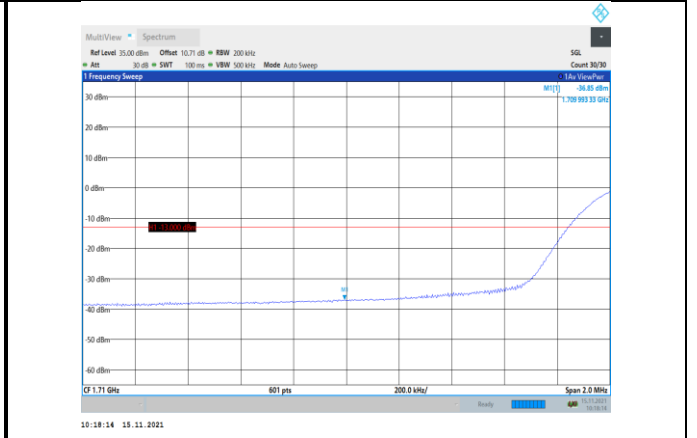

Band4-15MHz-16QAM-20325-75RB#0

Band4-15MHz-16QAM-20025-75RB#0

Band4-20MHz-QPSK-20050-1RB#0

Band4-15MHz-16QAM-20325-1RB#74

Band4-20MHz-QPSK-20050-100RB#0

Band4-20MHz-QPSK-20300-1RB#99

Band4-20MHz-16QAM-20050-100RB#0