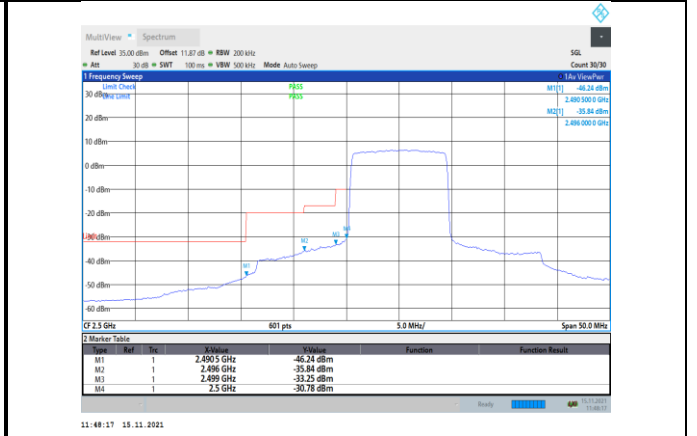

Band7-5MHz-QPSK-21425-1RB#24

Band7-5MHz-QPSK-20775-1RB#0

Band7-5MHz-QPSK-21425-25RB#0

Band7-5MHz-16QAM-20775-1RB#0

Band7-5MHz-16QAM-21425-25RB#0

Band7-5MHz-16QAM-20775-25RB#0

Band7-10MHz-QPSK-20800-1RB#0

Band7-5MHz-16QAM-21425-1RB#24