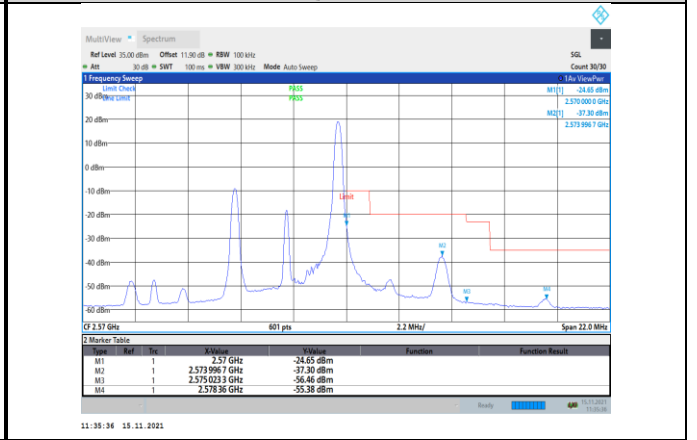

Band5-10MHz-QPSK-20450-50RB#0

Band5-10MHz-16QAM-20450-1RB#0

Band5-10MHz-QPSK-20600-1RB#49

Band5-10MHz-16QAM-20450-50RB#0

Band5-10MHz-16QAM-20600-1RB#49

Band7-5MHz-QPSK-20775-25RB#0

Band5-10MHz-16QAM-20600-50RB#0