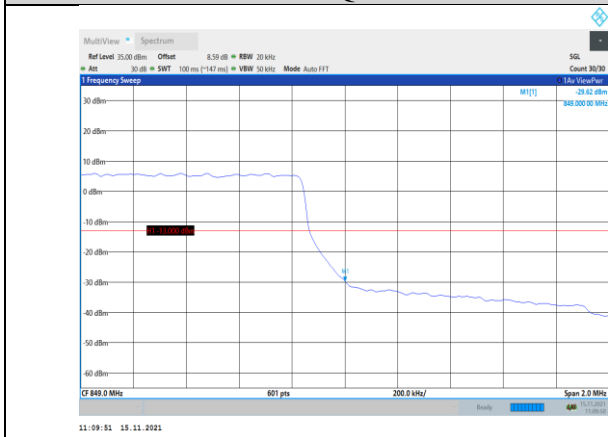

Band5-1.4MHz-16QAM-20407-1RB#0

Band5-1.4MHz-QPSK-20643-1RB#5

Band5-1.4MHz-16QAM-20407-6RB#0

Band5-1.4MHz-16QAM-20643-1RB#5

Band5-3MHz-QPSK-20415-15RB#0

Band5-1.4MHz-16QAM-20643-6RB#0

Band5-3MHz-QPSK-20635-1RB#14