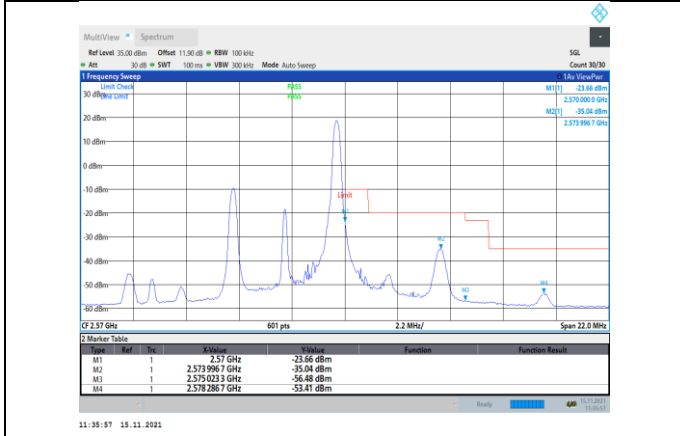

Band7-5MHz-QPSK-21425-1RB#24

Band7-5MHz-QPSK-20775-1RB#0

Band7-5MHz-QPSK-21425-25RB#0

Band7-5MHz-16QAM-20775-1RB#0

Band7-5MHz-16QAM-21425-25RB#0

Band7-5MHz-16QAM-20775-25RB#0

Band7-10MHz-QPSK-20800-1RB#0

Band7-5MHz-16QAM-21425-1RB#24