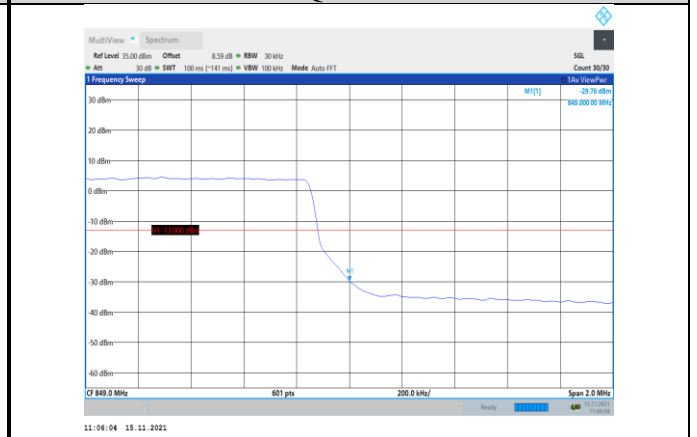

Band5-3MHz-QPSK-20635-1RB#14

Band5-3MHz-QPSK-20635-15RB#0