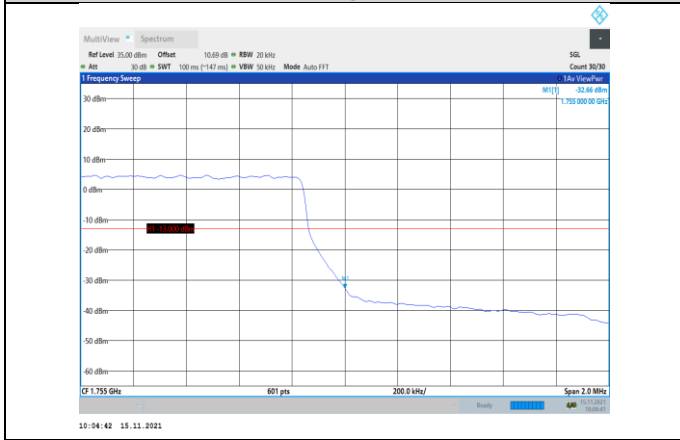

Band4-1.4MHz-16QAM-20393-1RB#5

Band4-1.4MHz-16QAM-20393-6RB#0