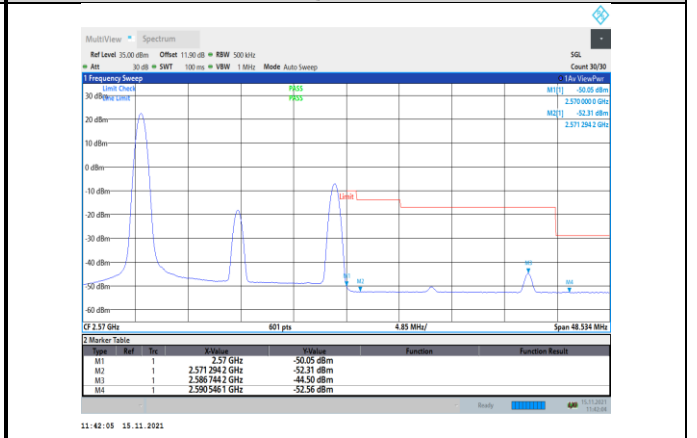

Band7-20MHz-QPSK-20850-100RB#0

Band7-20MHz-QPSK-21350-1RB#0