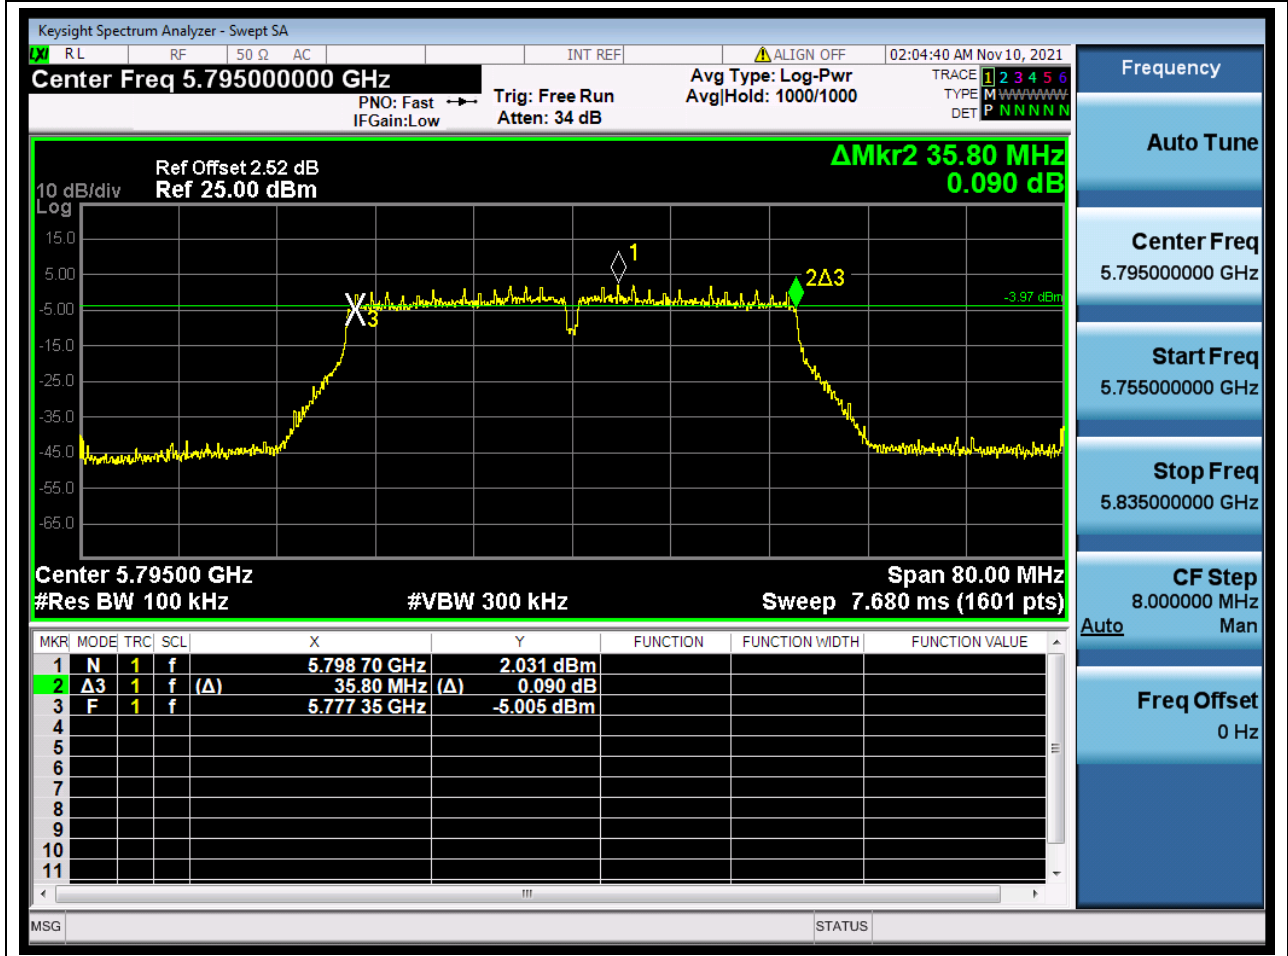

8. 802.11n_40M_U-NII-3_H

8.1. A.2.1-6dB BandWidth(NTNV)

Center Frequency (MHz)	XdB Down	RBW (MHz)	Detector	Limit (MHz)	XdB BandWidth (MHz)	Verdict
5795	6	0.1	Peak	0.5	35.799805	Pass