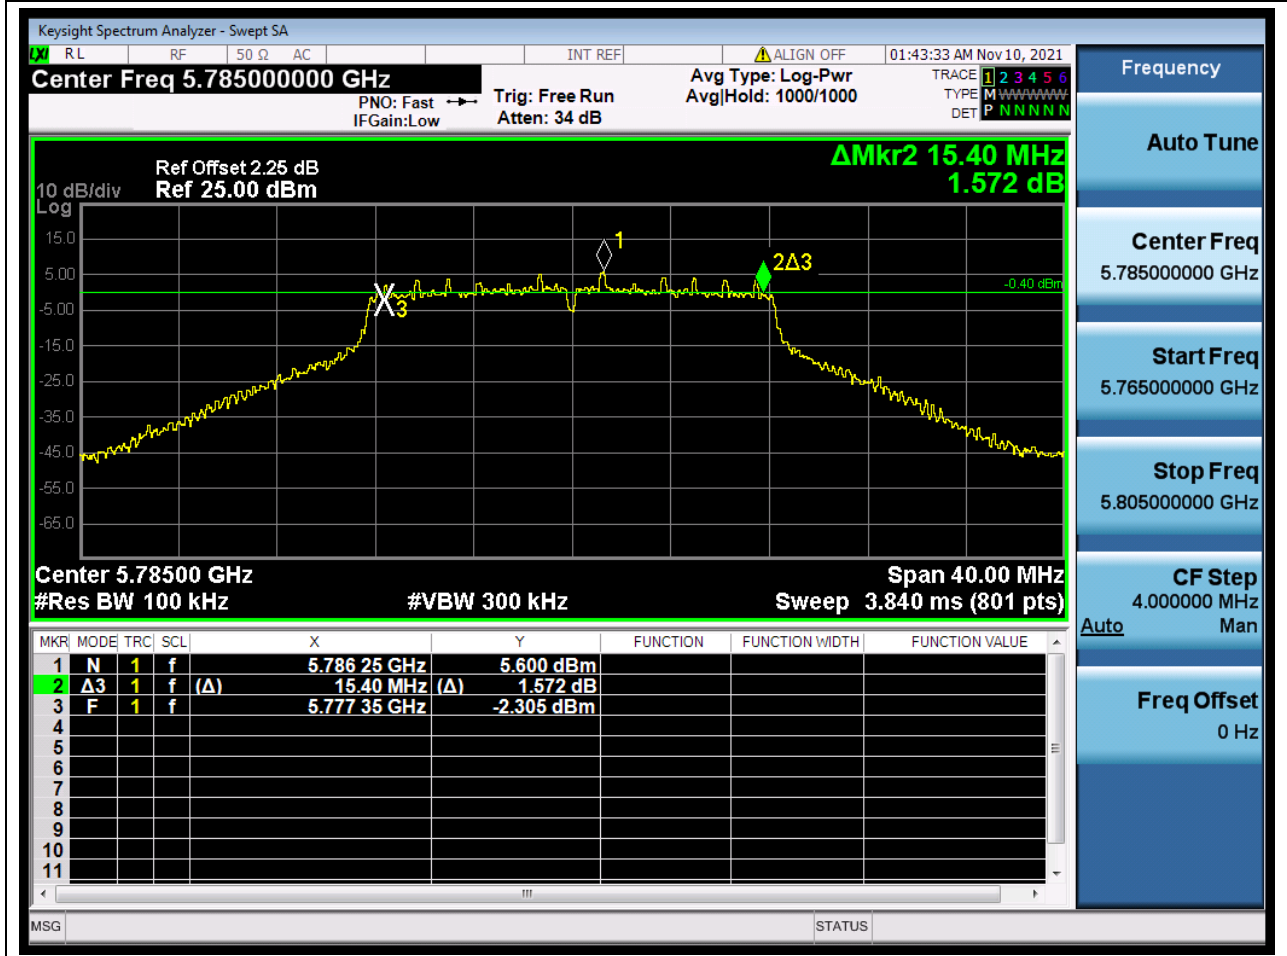

2. 802.11a_20M_U-NII-3_M

2.1. A.2.1-6dB BandWidth(NTNV)

Center Frequency (MHz)	XdB Down	RBW (MHz)	Detector	Limit (MHz)	XdB BandWidth (MHz)	Verdict
5785	6	0.1	Peak	0.5	15.399902	Pass