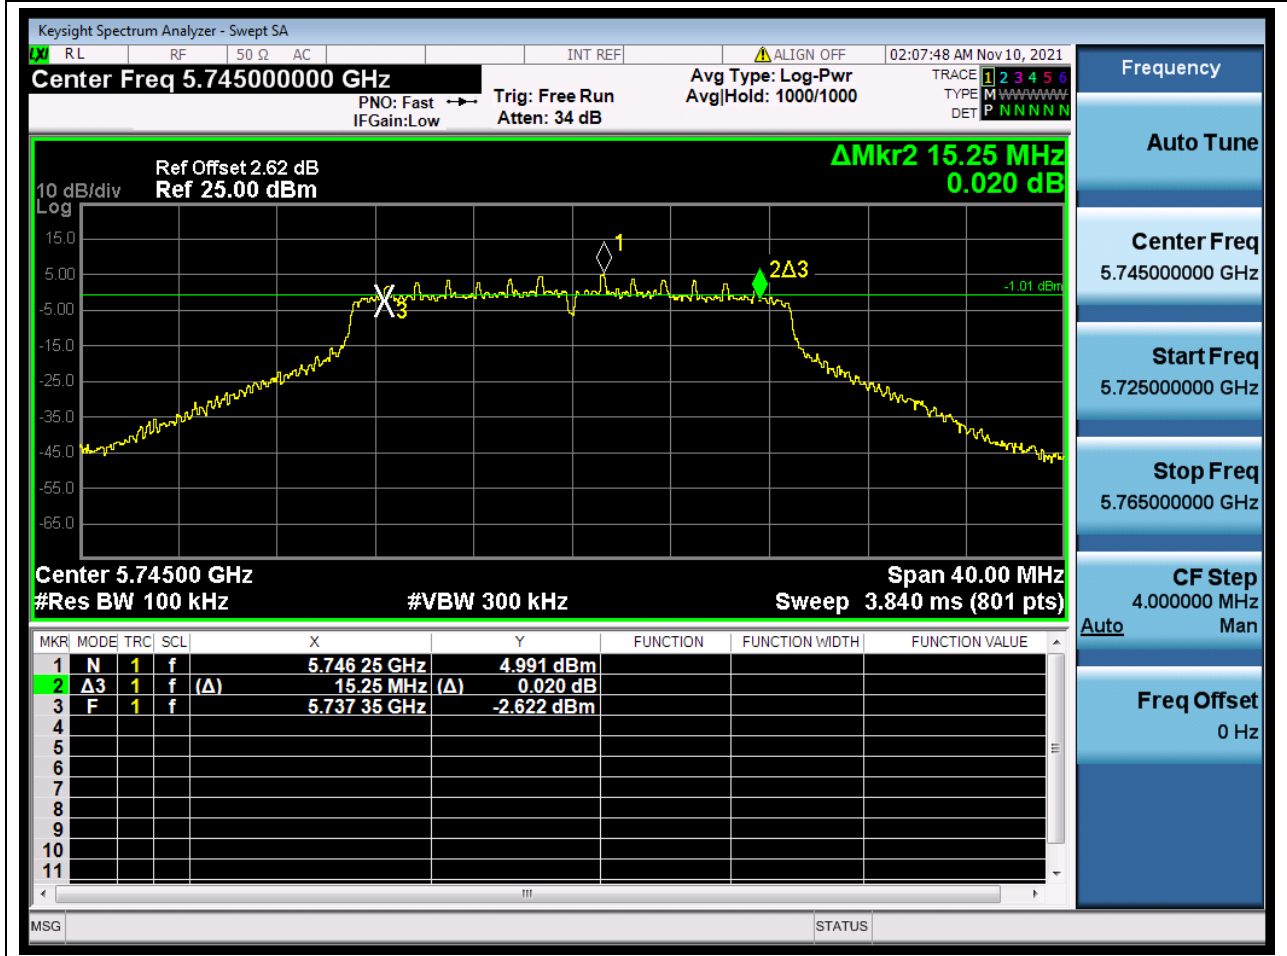

9. 802.11ac_20M_U-NII-3_L

9.1. A.2.1-6dB BandWidth(NTNV)

Center Frequency (MHz)	XdB Down	RBW (MHz)	Detector	Limit (MHz)	XdB BandWidth (MHz)	Verdict
5745	6	0.1	Peak	0.5	15.25	Pass