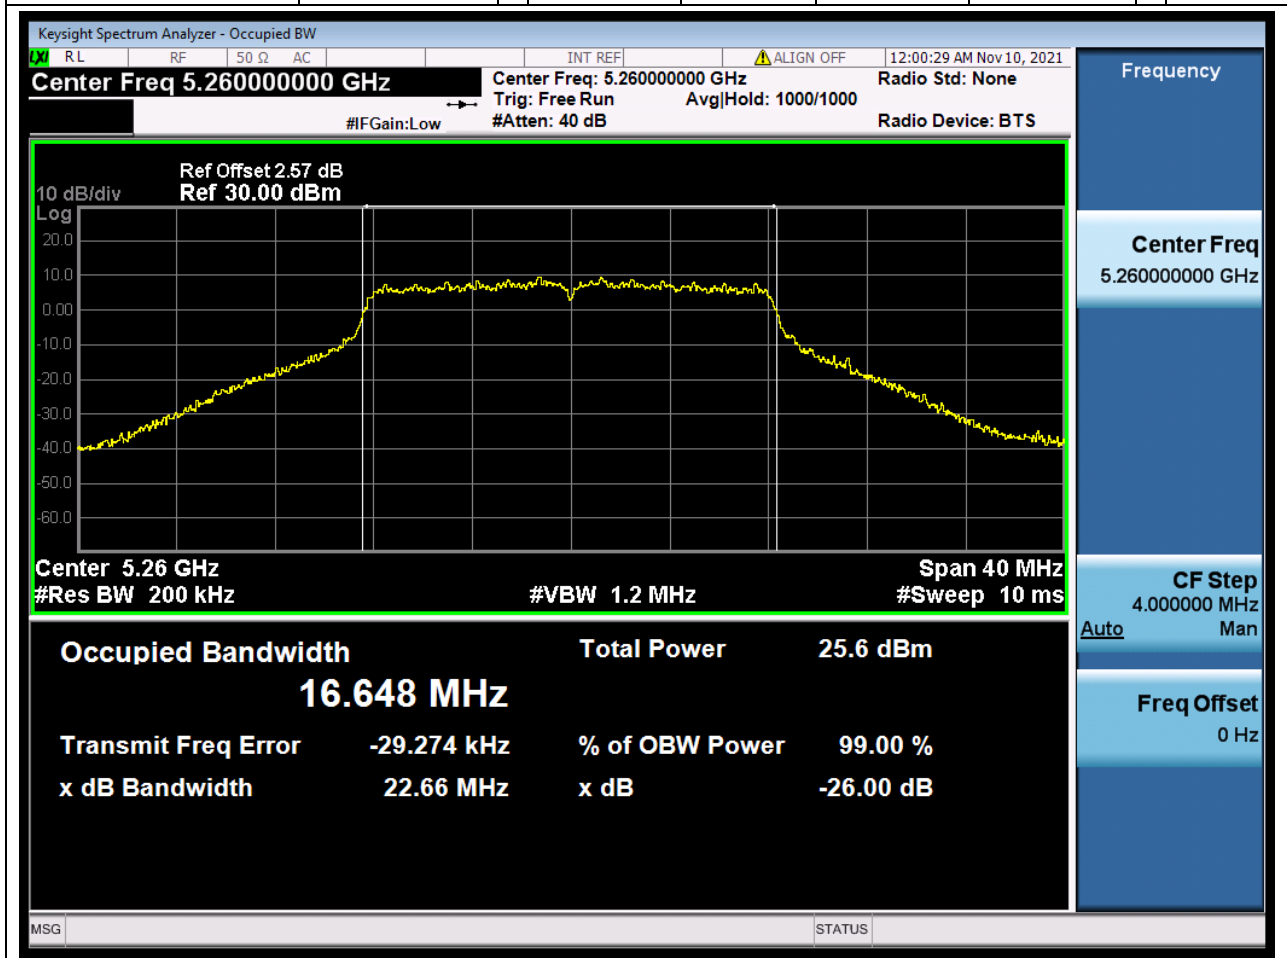

15. 802.11a_20M_U-NII-2A_L

15.1. A.2.2-99% Bandwidth(NTNV)

Center Frequency (MHz)	OBW Power (%)	RBW (MHz)	Detector	Limit (MHz)	OBW (MHz)	Verdict
5260	99	0.2	Peak	0	16.647501	Unknow