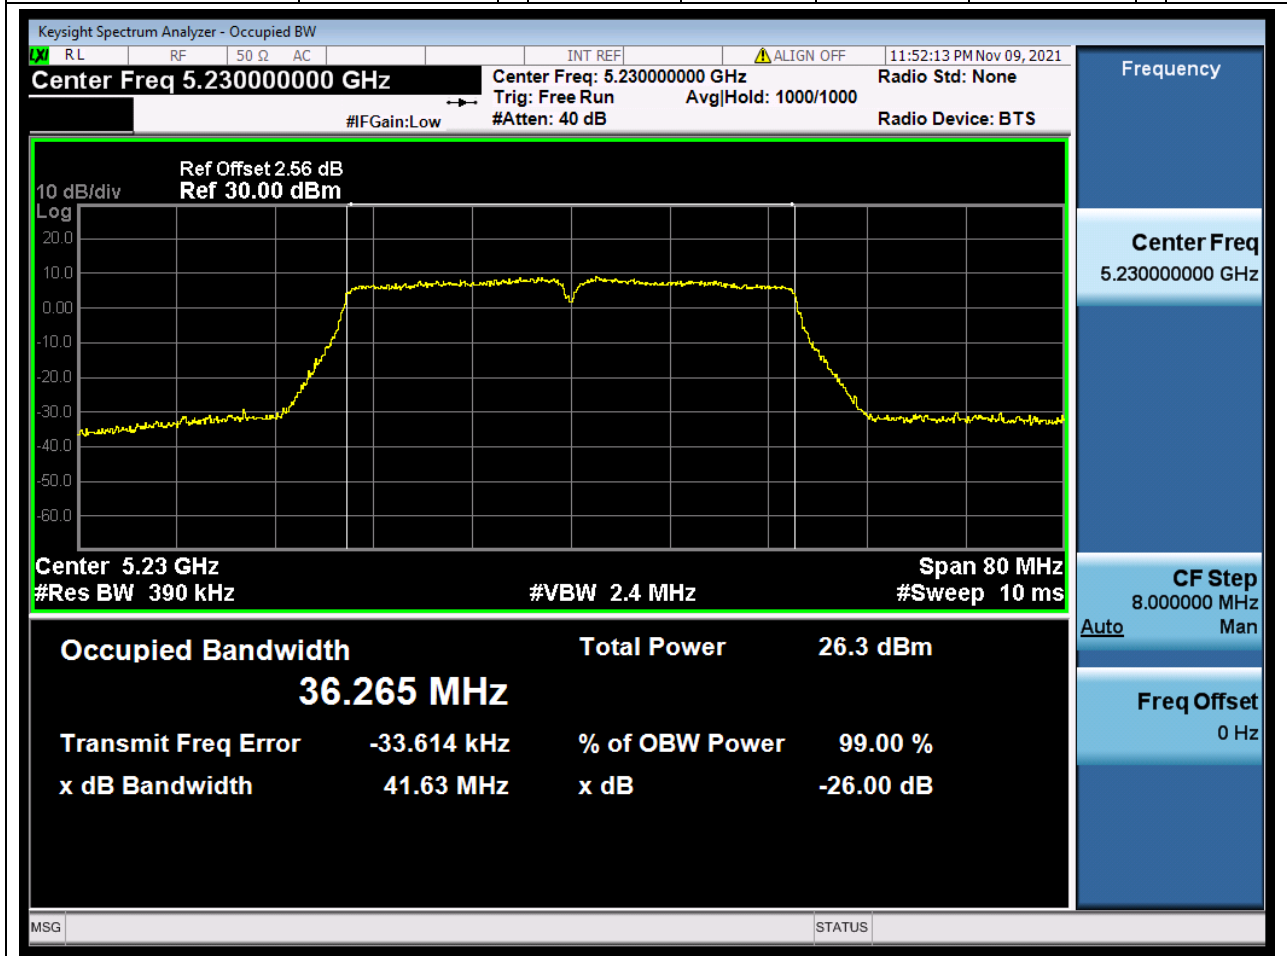

13. 802.11ac_40M_U-NII-1_H

13.1. A.2.2-99% Bandwidth(NTNV)

Center Frequency (MHz)	OBW Power (%)	RBW (MHz)	Detector	Limit (MHz)	OBW (MHz)	Verdict
5230	99	0.39	Peak	0	36.264798	Unknown