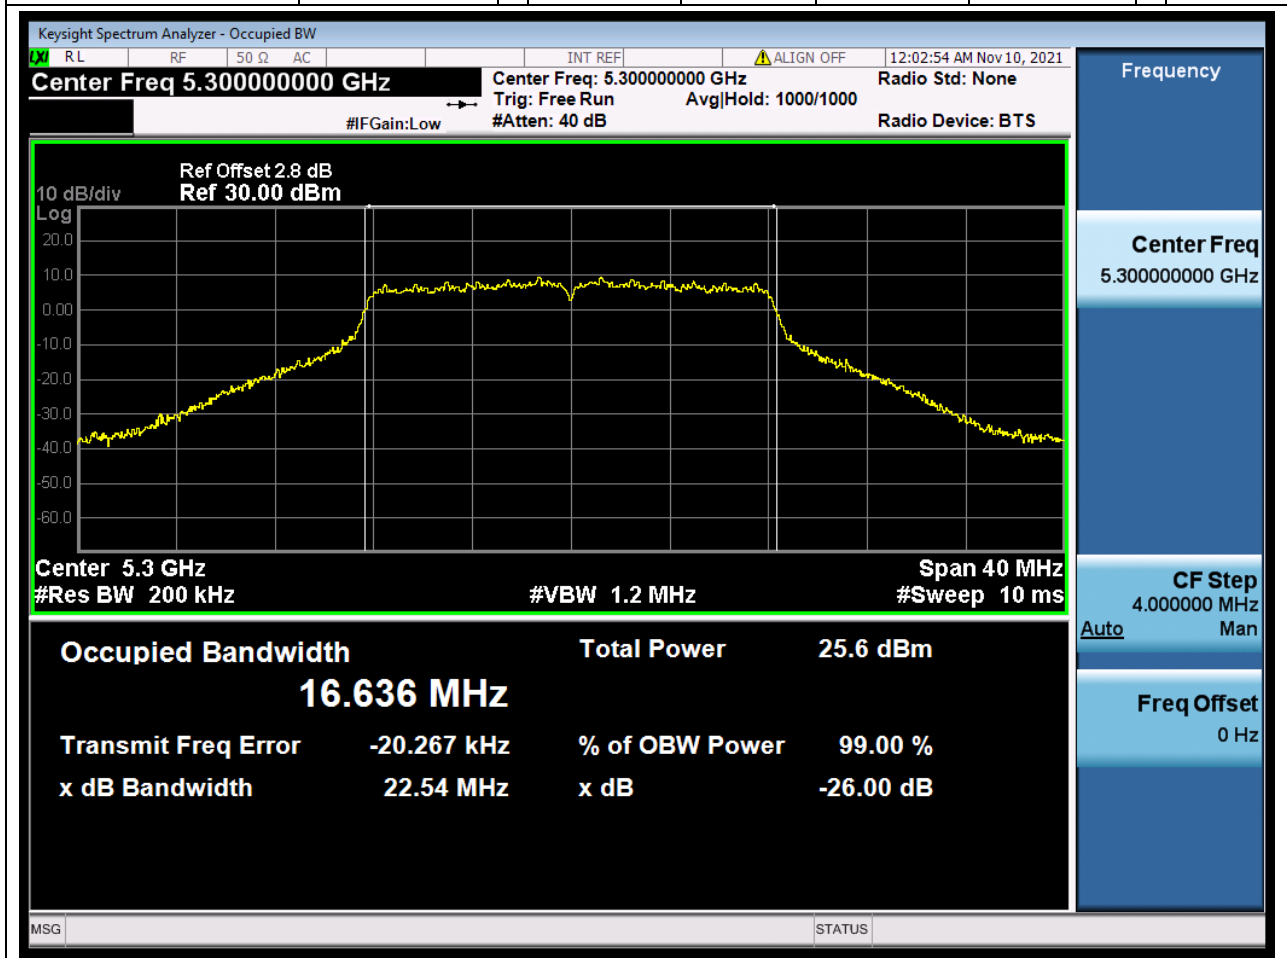

16. 802.11a_20M_U-NII-2A_M

16.1. A.2.2-99% Bandwidth(NTNV)

Center Frequency (MHz)	OBW Power (%)	RBW (MHz)	Detector	Limit (MHz)	OBW (MHz)	Verdict
5300	99	0.2	Peak	0	16.636433	Unknow