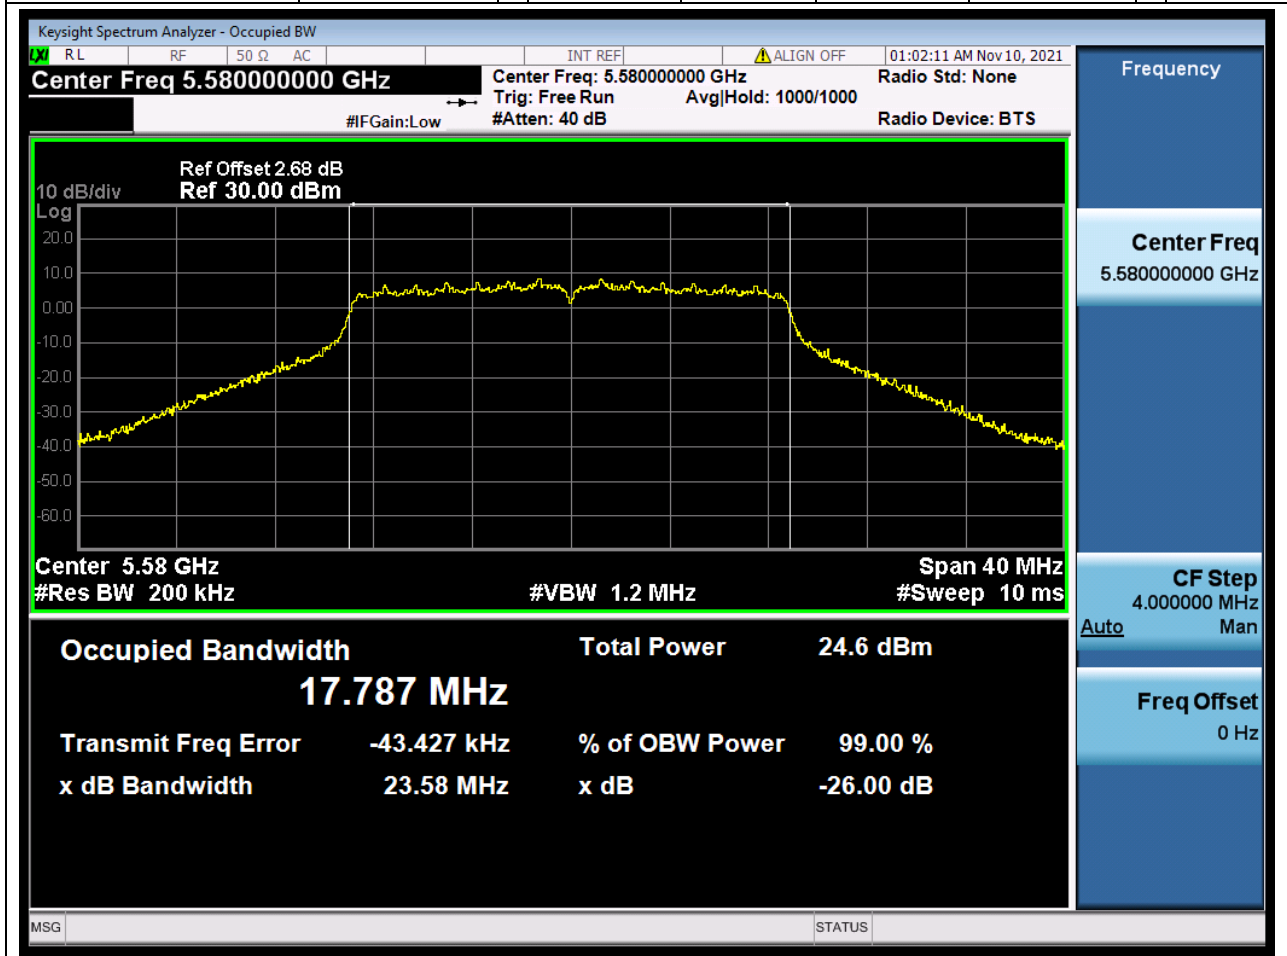

33. 802.11n_20M_U-NII-2C_M

33.1. A.2.2-99% Bandwidth(NTNV)

Center Frequency (MHz)	OBW Power (%)	RBW (MHz)	Detector	Limit (MHz)	OBW (MHz)	Verdict
5580	99	0.2	Peak	0	17.787366	Unknow