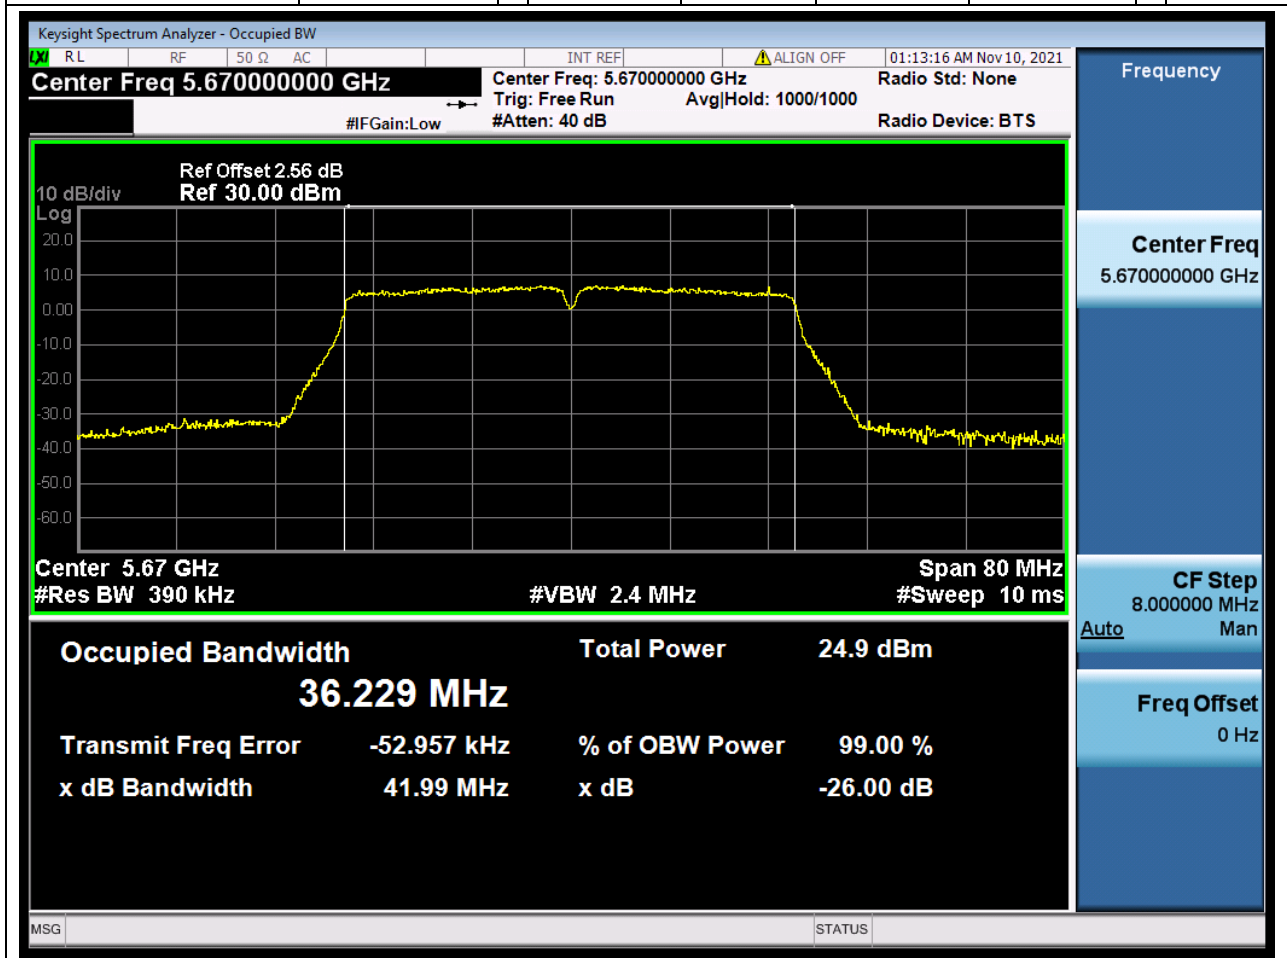

37. 802.11n_40M_U-NII-2C_H

37.1. A.2.2-99% Bandwidth(NTNV)

Center Frequency (MHz)	OBW Power (%)	RBW (MHz)	Detector	Limit (MHz)	OBW (MHz)	Verdict
5670	99	0.39	Peak	0	36.228932	Unknow