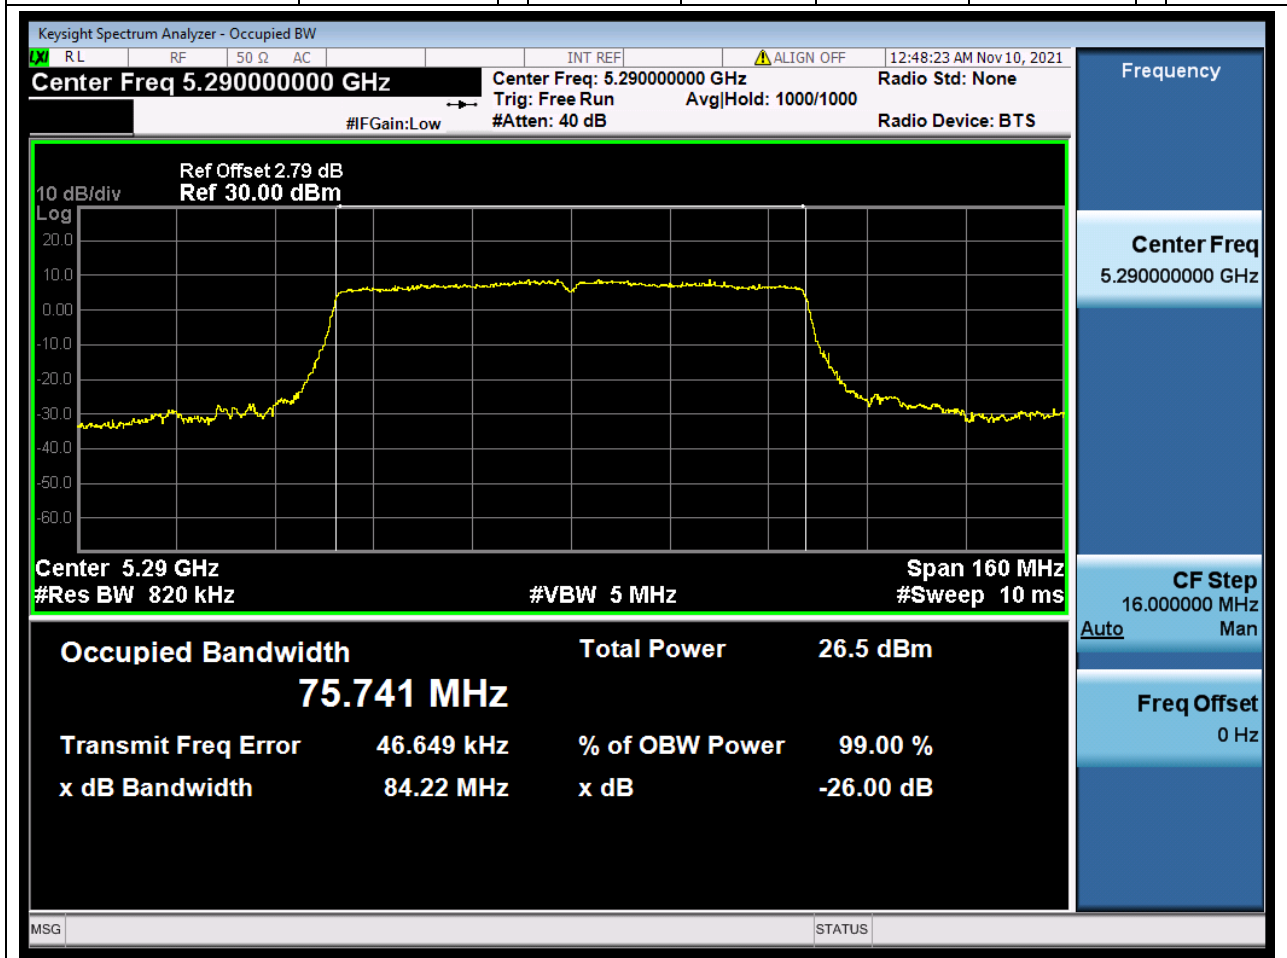

28. 802.11ac_80M_U-NII-2A_M

28.1. A.2.2-99% Bandwidth(NTNV)

Center Frequency (MHz)	OBW Power (%)	RBW (MHz)	Detector	Limit (MHz)	OBW (MHz)	Verdict
5290	99	0.82	Peak	0	75.740997	Unknown