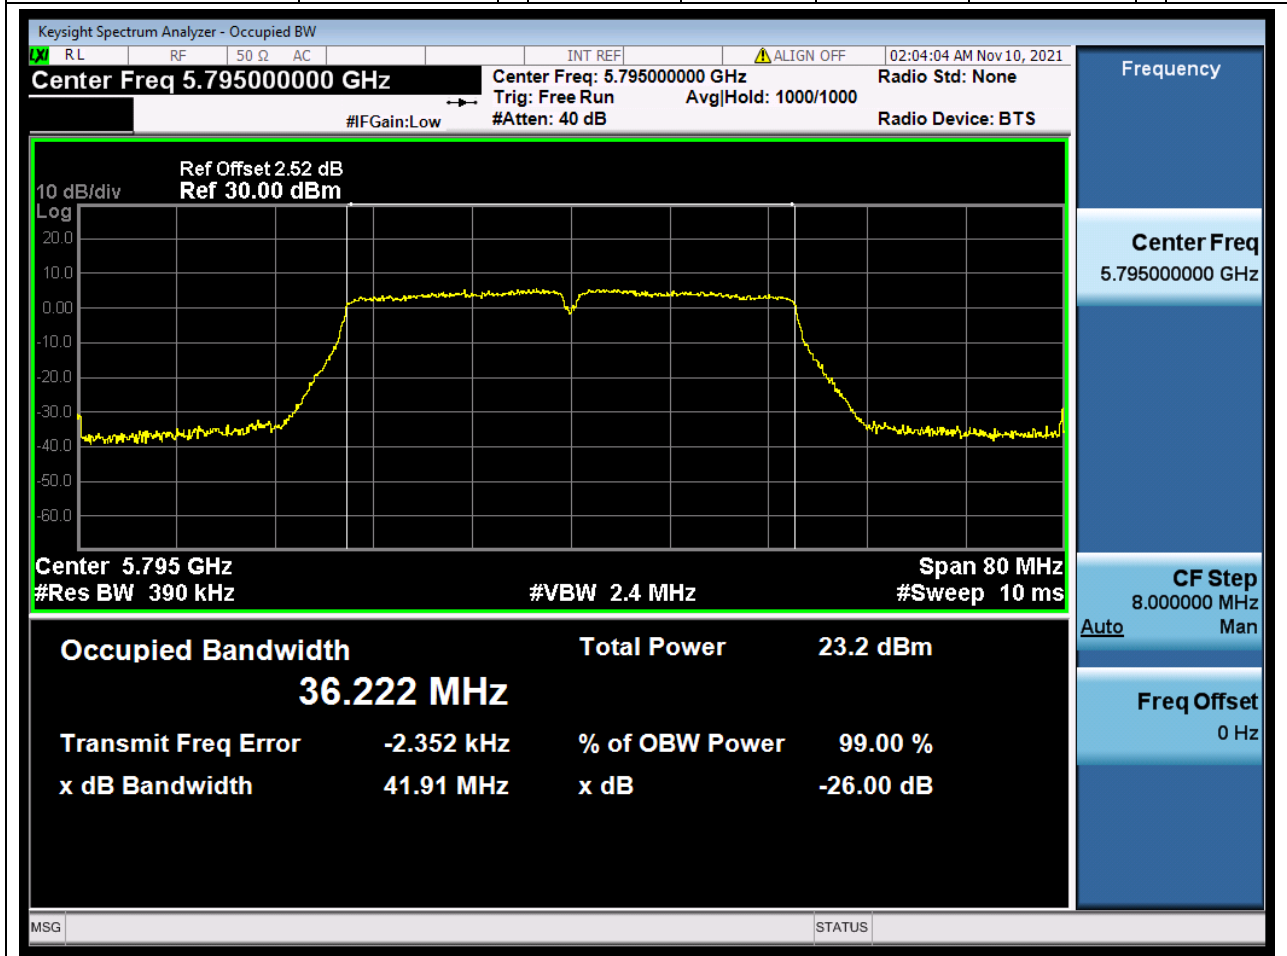

53. 802.11n_40M_U-NII-3_H

53.1. A.2.2-99% Bandwidth(NTNV)

Center Frequency (MHz)	OBW Power (%)	RBW (MHz)	Detector	Limit (MHz)	OBW (MHz)	Verdict
5795	99	0.39	Peak	0	36.221943	Unknow