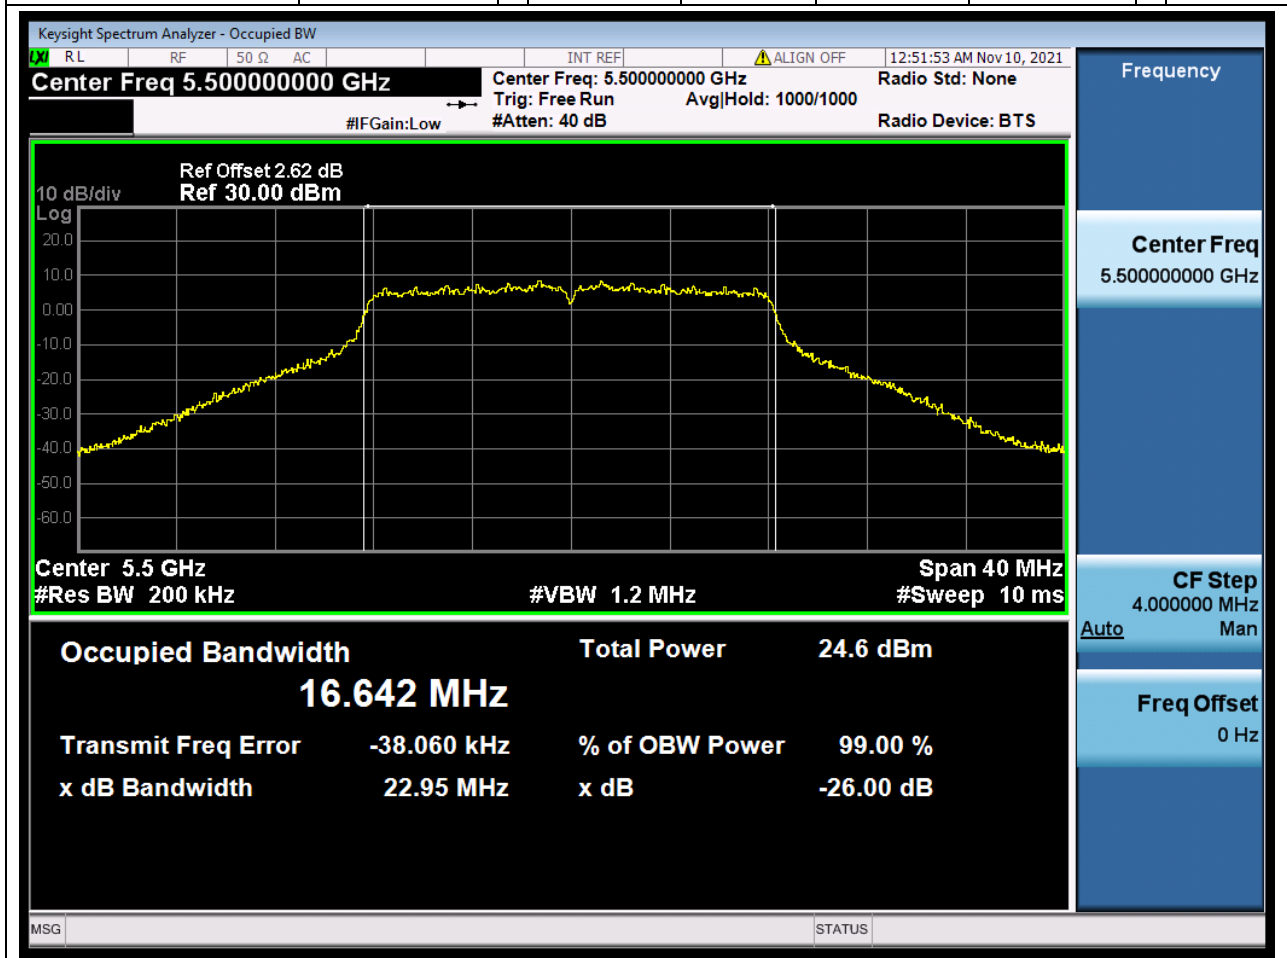

29. 802.11a_20M_U-NII-2C_L

29.1. A.2.2-99% Bandwidth(NTNV)

Center Frequency (MHz)	OBW Power (%)	RBW (MHz)	Detector	Limit (MHz)	OBW (MHz)	Verdict
5500	99	0.2	Peak	0	16.641767	Unknow