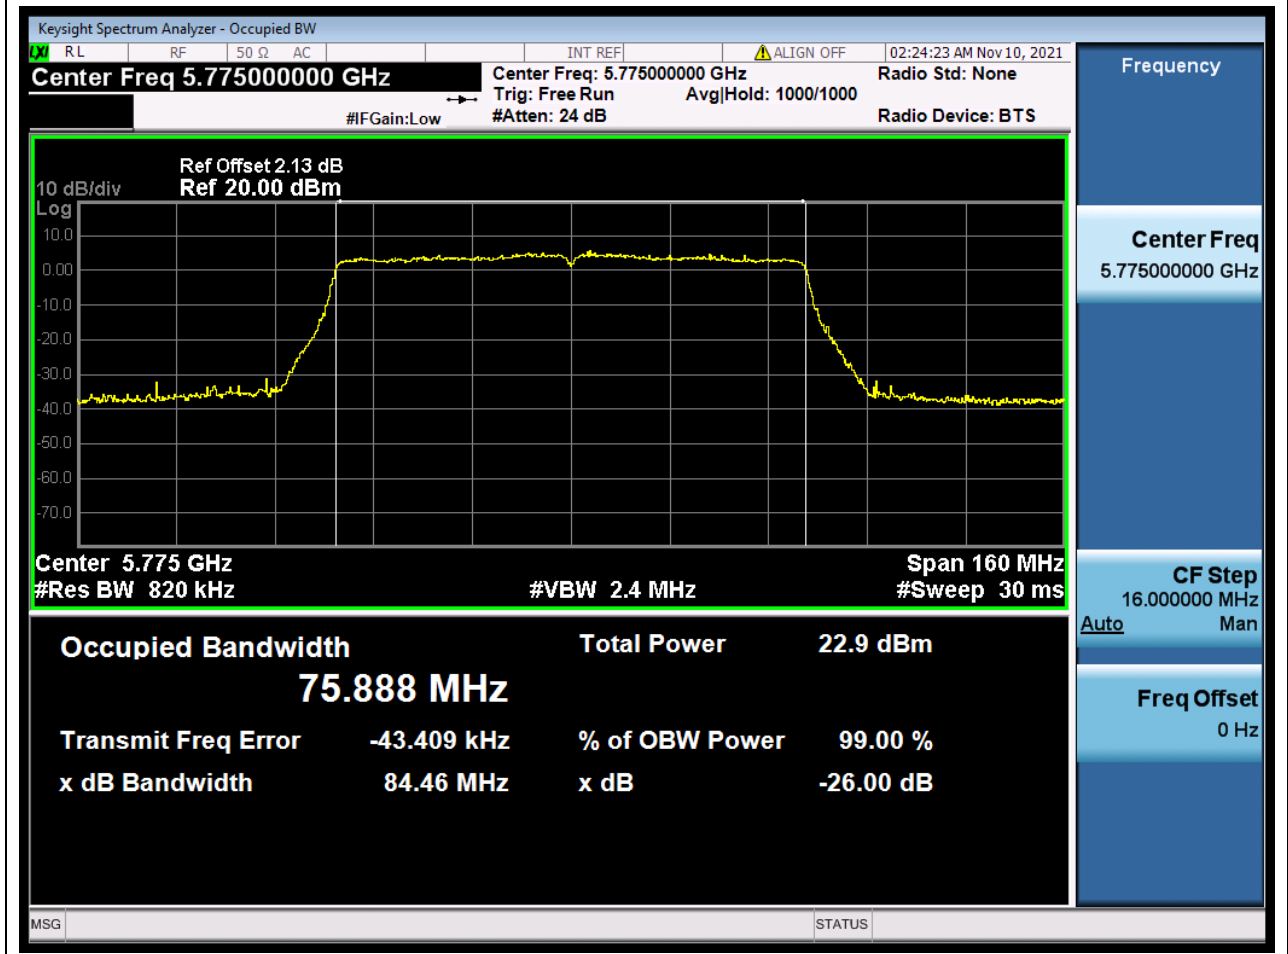

59. 802.11ac_80M_U-NII-3_M

59.1. A.2-26dB Bandwidth(NTNV)

Center Frequency (MHz)	XdB Down	RBW (MHz)	Detector	Limit (MHz)	XdB BandWidth (MHz)	Verdict
5775	26	0.82	Peak	0	84.464041	Unknow