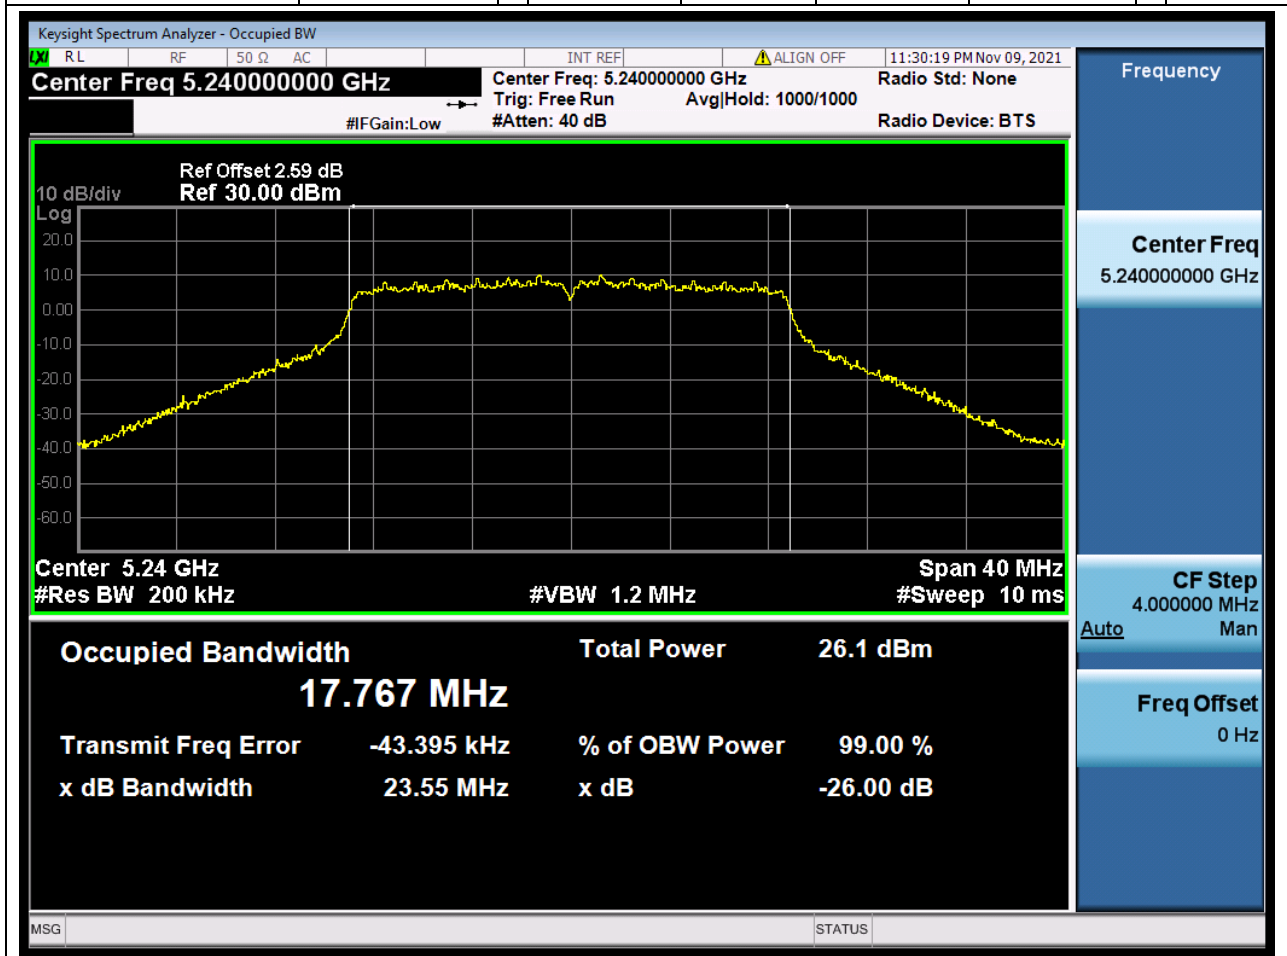

6. 802.11n_20M_U-NII-1_H

6.1. A.2.2-99% Bandwidth(NTNV)

Center Frequency (MHz)	OBW Power (%)	RBW (MHz)	Detector	Limit (MHz)	OBW (MHz)	Verdict
5240	99	0.2	Peak	0	17.767305	Unknow