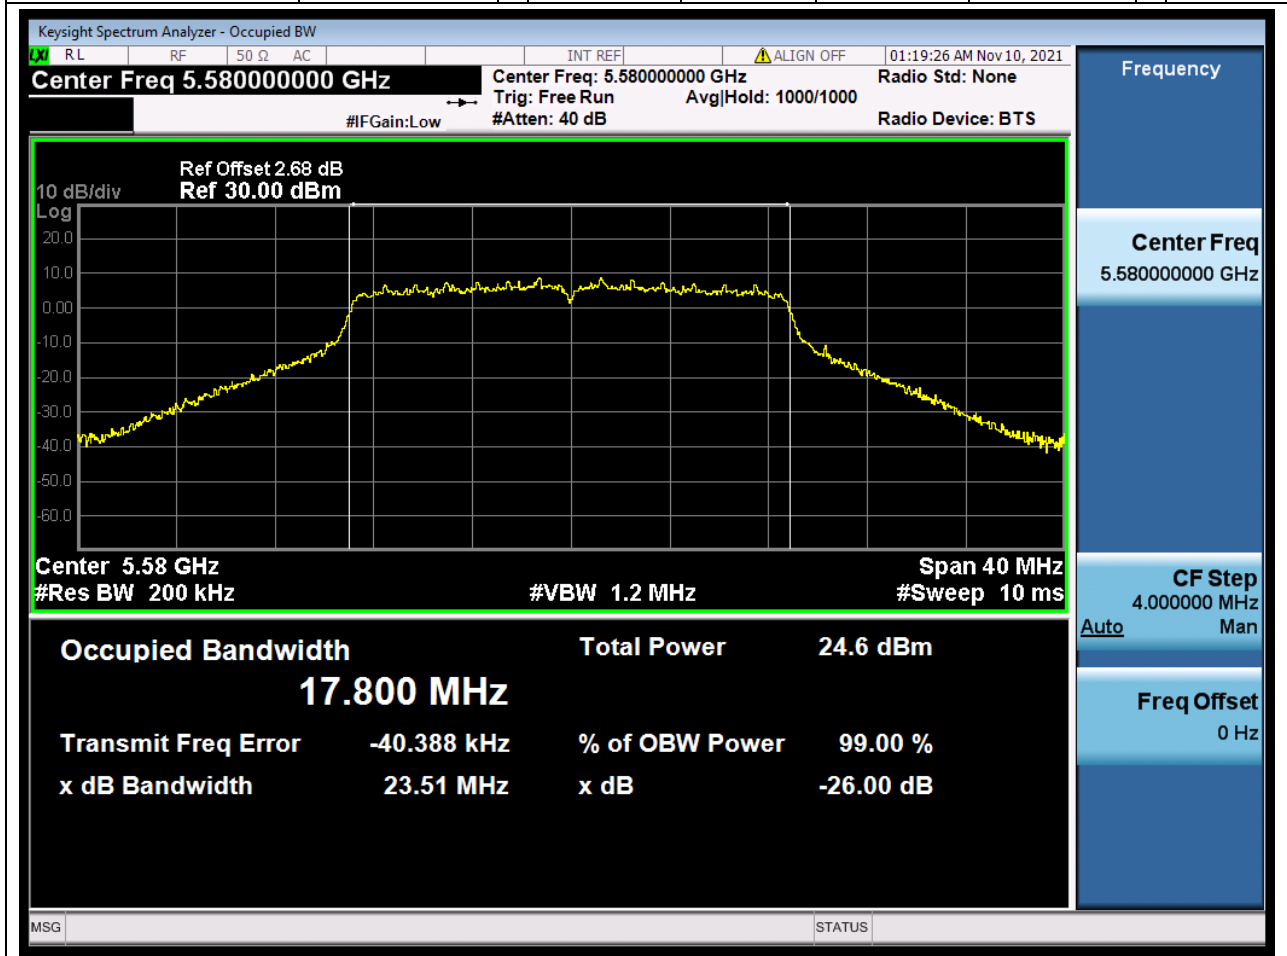

39. 802.11ac_20M_U-NII-2C_M

39.1. A.2.2-99% Bandwidth(NTNV)

Center Frequency (MHz)	OBW Power (%)	RBW (MHz)	Detector	Limit (MHz)	OBW (MHz)	Verdict
5580	99	0.2	Peak	0	17.799517	Unknow