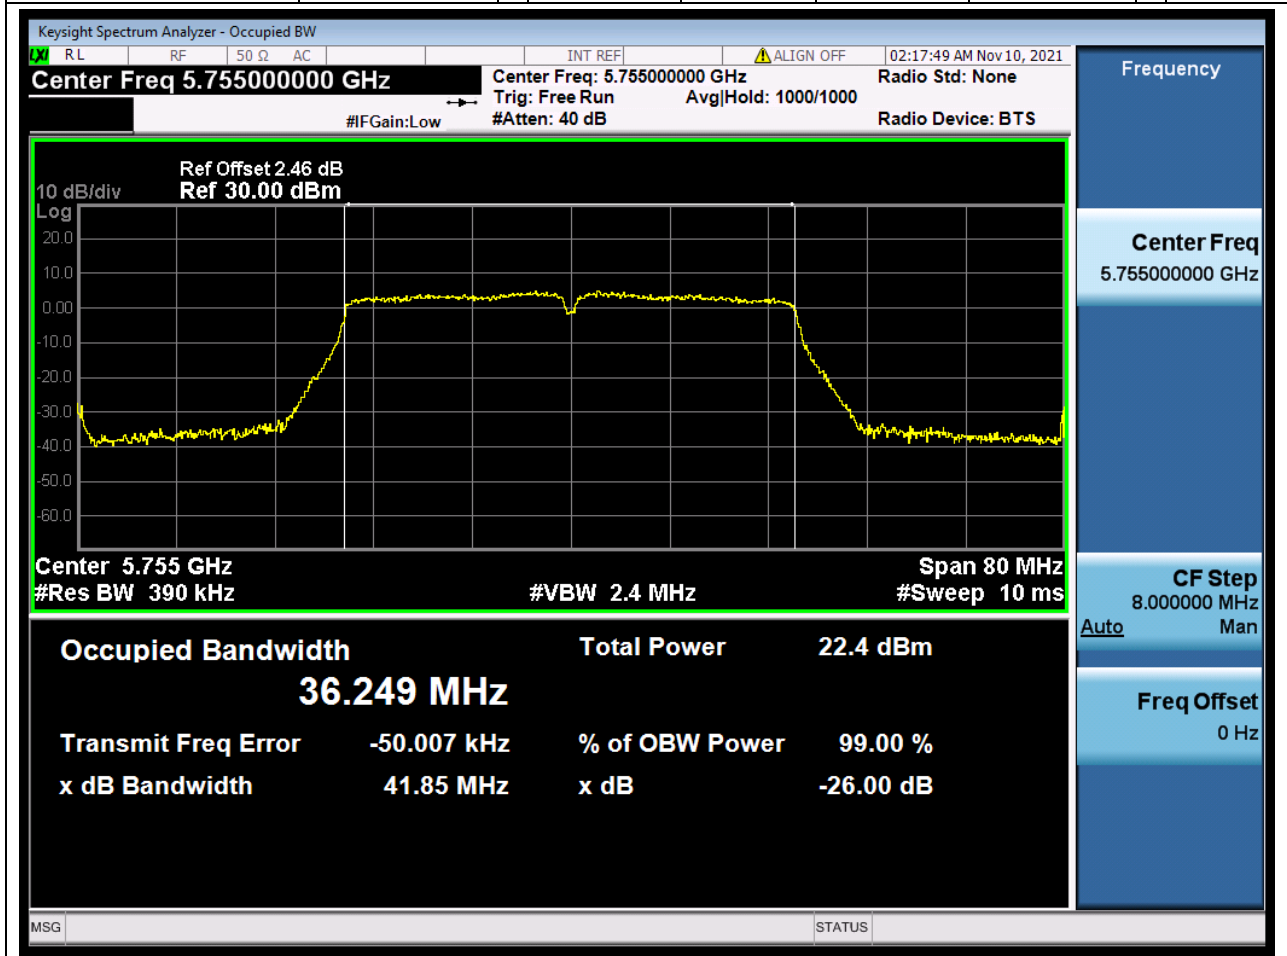

57. 802.11ac_40M_U-NII-3_L

57.1. A.2.2-99% Bandwidth(NTNV)

Center Frequency (MHz)	OBW Power (%)	RBW (MHz)	Detector	Limit (MHz)	OBW (MHz)	Verdict
5755	99	0.39	Peak	0	36.249413	Unknow