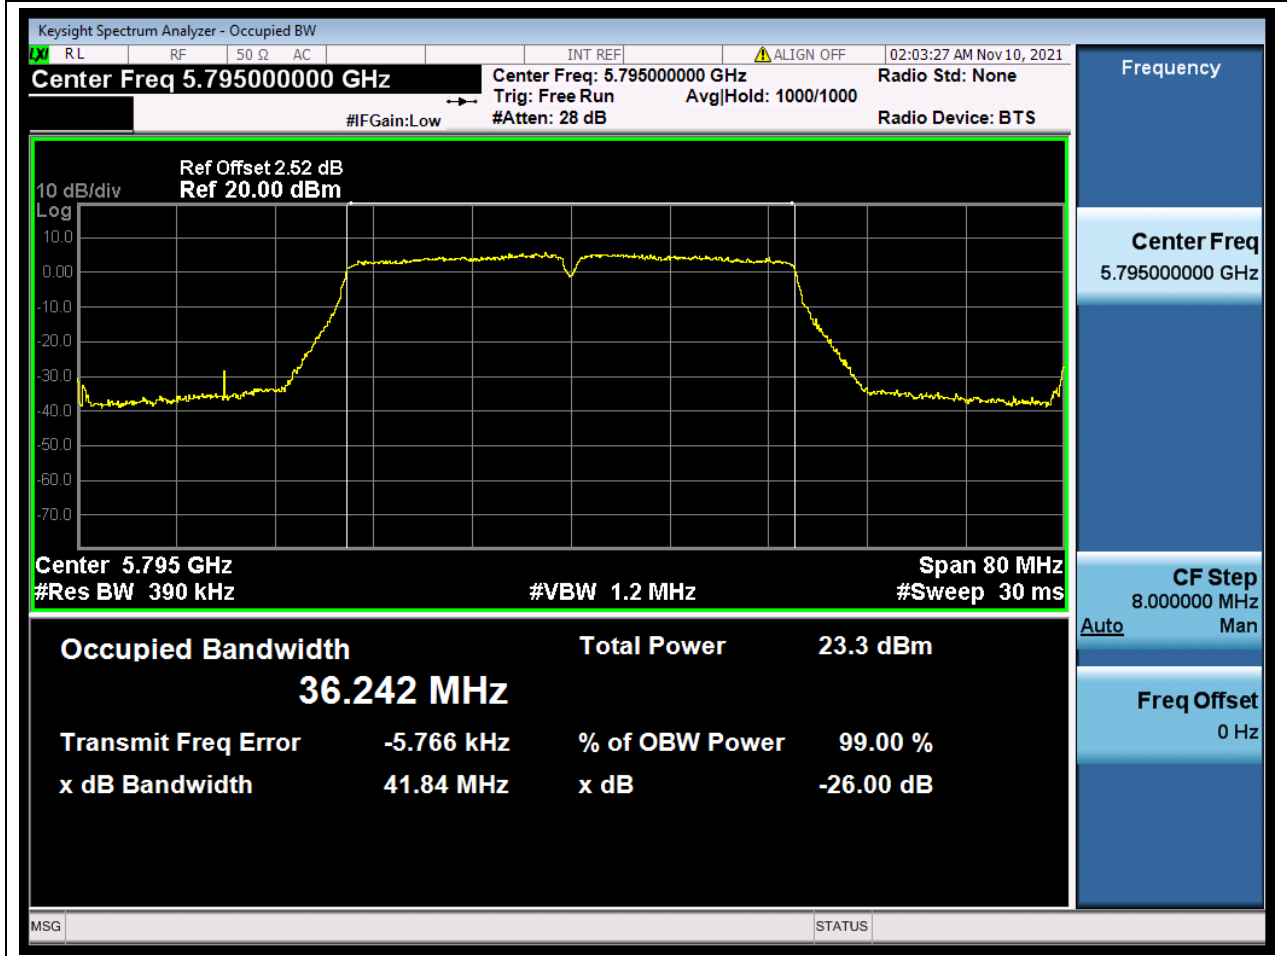

53. 802.11n_40M_U-NII-3_H

53.1. A.2-26dB Bandwidth(NTNV)

Center Frequency (MHz)	XdB Down	RBW (MHz)	Detector	Limit (MHz)	XdB BandWidth (MHz)	Verdict
5795	26	0.39	Peak	0	41.843753	Unknow