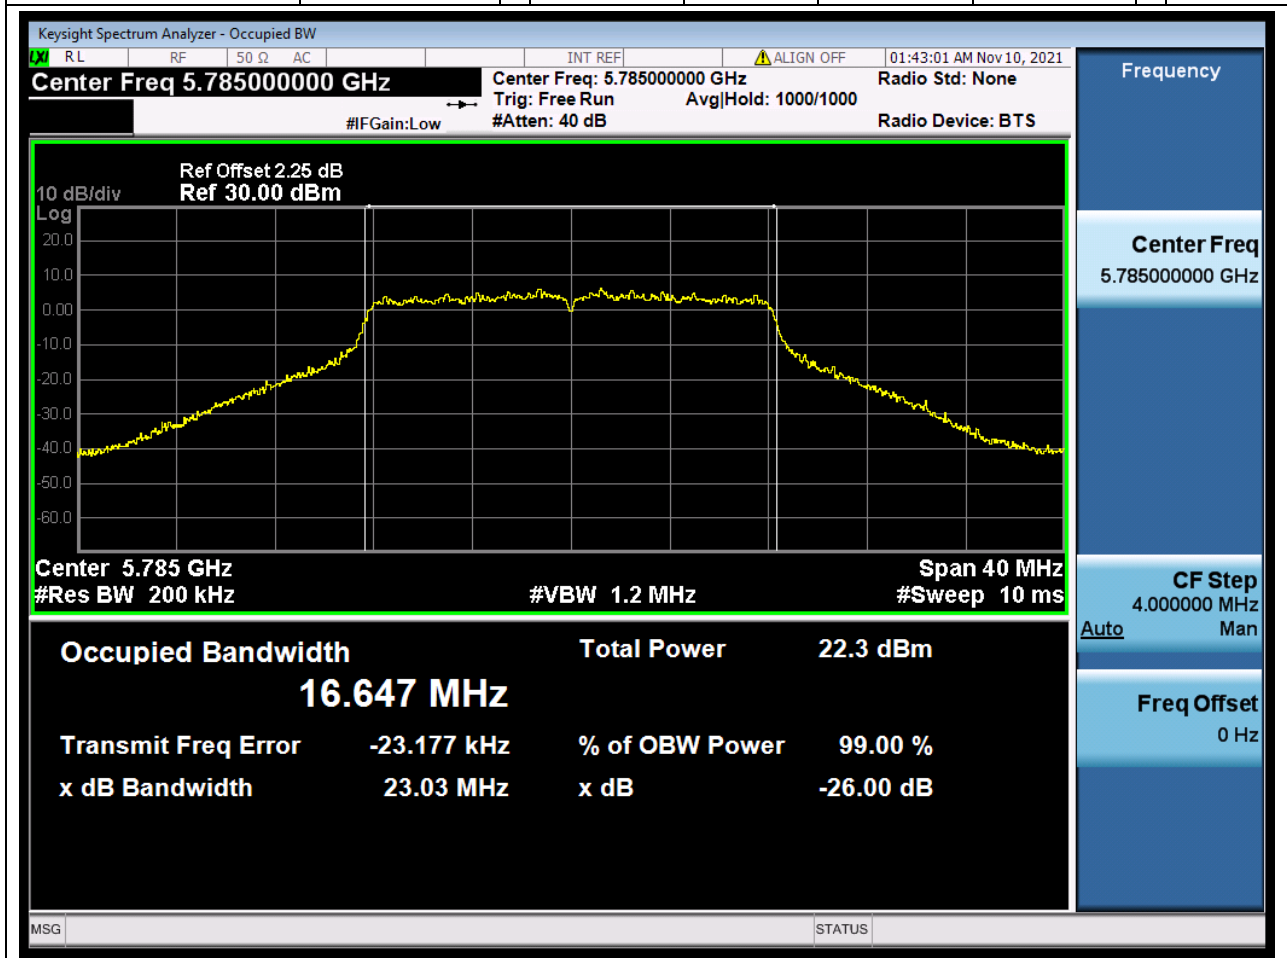

47. 802.11a_20M_U-NII-3_M

47.1. A.2.2-99% Bandwidth(NTNV)

Center Frequency (MHz)	OBW Power (%)	RBW (MHz)	Detector	Limit (MHz)	OBW (MHz)	Verdict
5785	99	0.2	Peak	0	16.64746	Unknow