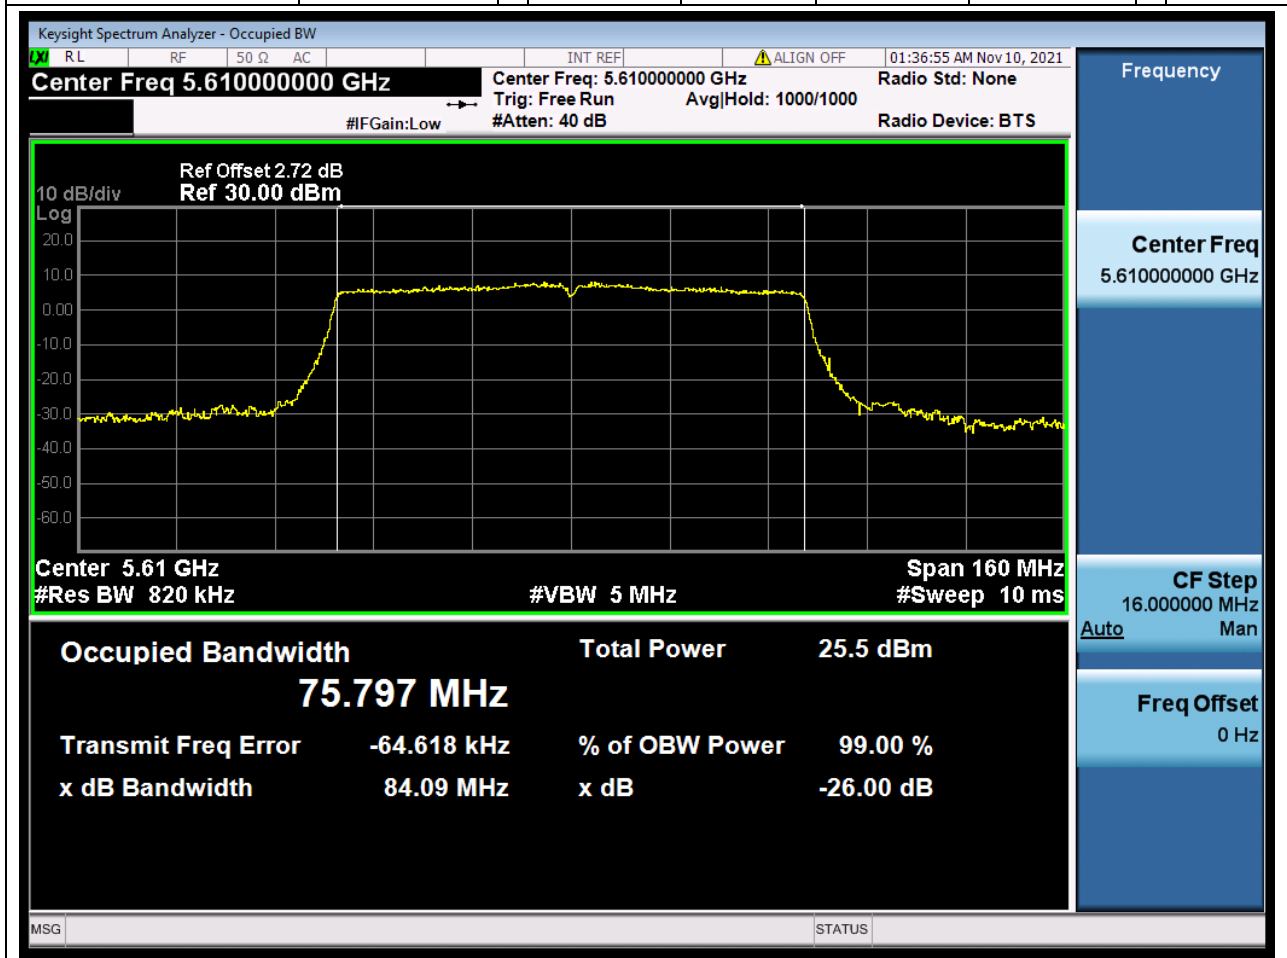

45. 802.11ac_80M_U-NII-2C_M

45.1. A.2.2-99% Bandwidth(NTNV)

Center Frequency (MHz)	OBW Power (%)	RBW (MHz)	Detector	Limit (MHz)	OBW (MHz)	Verdict
5610	99	0.82	Peak	0	75.796662	Unknow