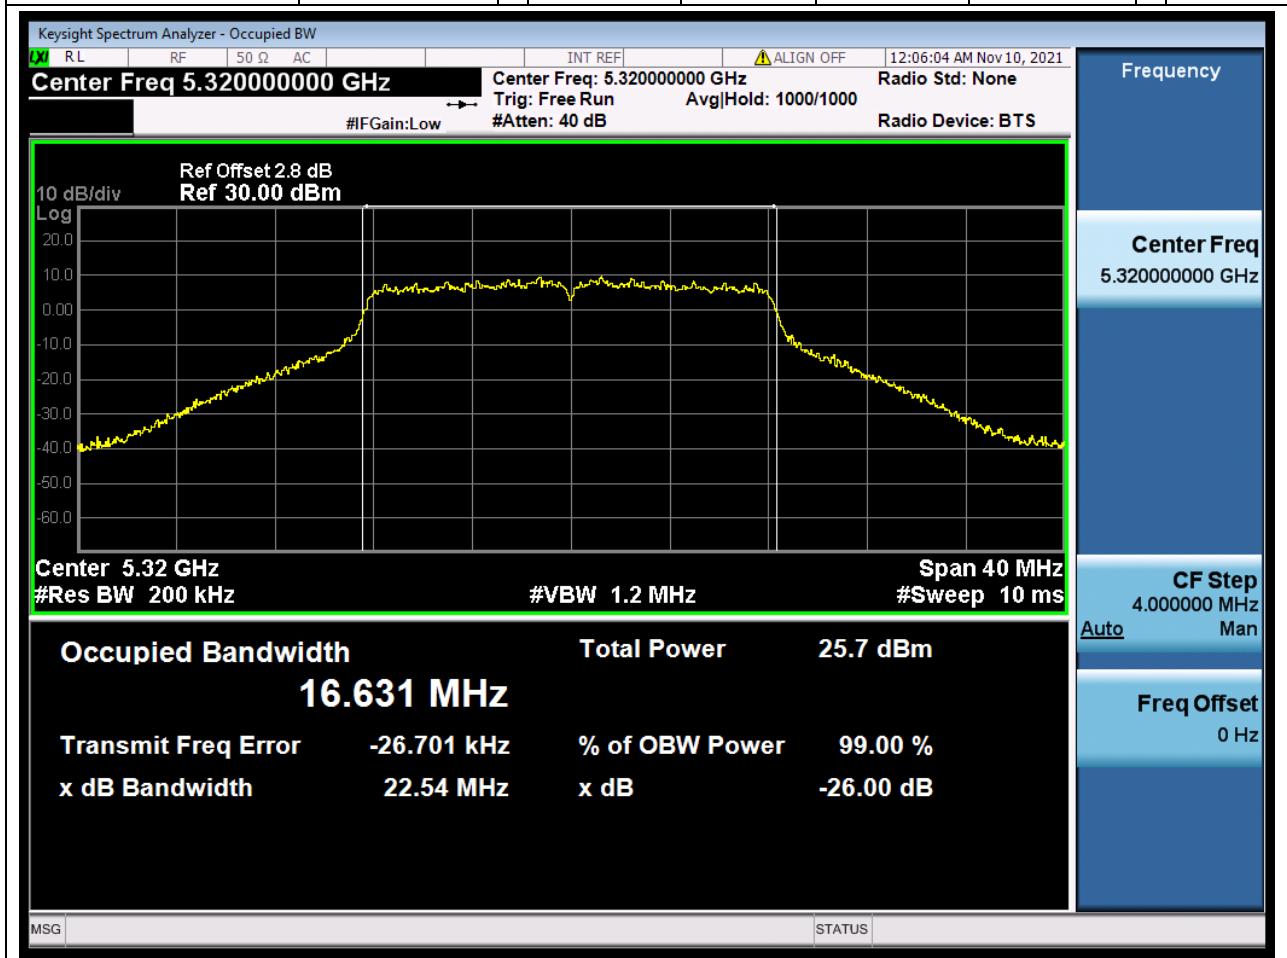

17. 802.11a_20M_U-NII-2A_H

17.1. A.2.2-99% Bandwidth(NTNV)

Center Frequency (MHz)	OBW Power (%)	RBW (MHz)	Detector	Limit (MHz)	OBW (MHz)	Verdict
5320	99	0.2	Peak	0	16.630539	Unknow