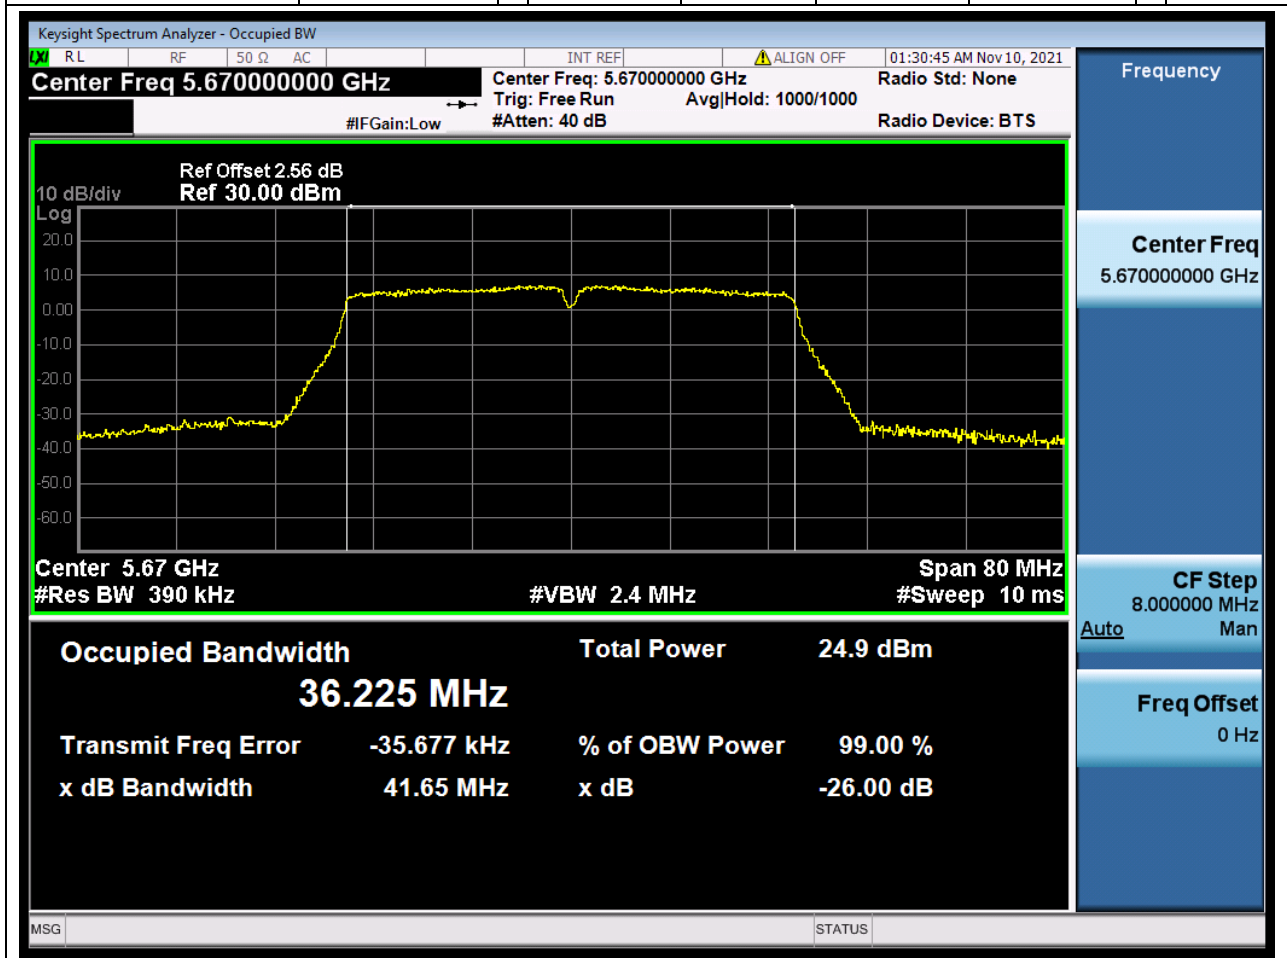

43. 802.11ac_40M_U-NII-2C_H

43.1. A.2.2-99% Bandwidth(NTNV)

Center Frequency (MHz)	OBW Power (%)	RBW (MHz)	Detector	Limit (MHz)	OBW (MHz)	Verdict
5670	99	0.39	Peak	0	36.225162	Unknow