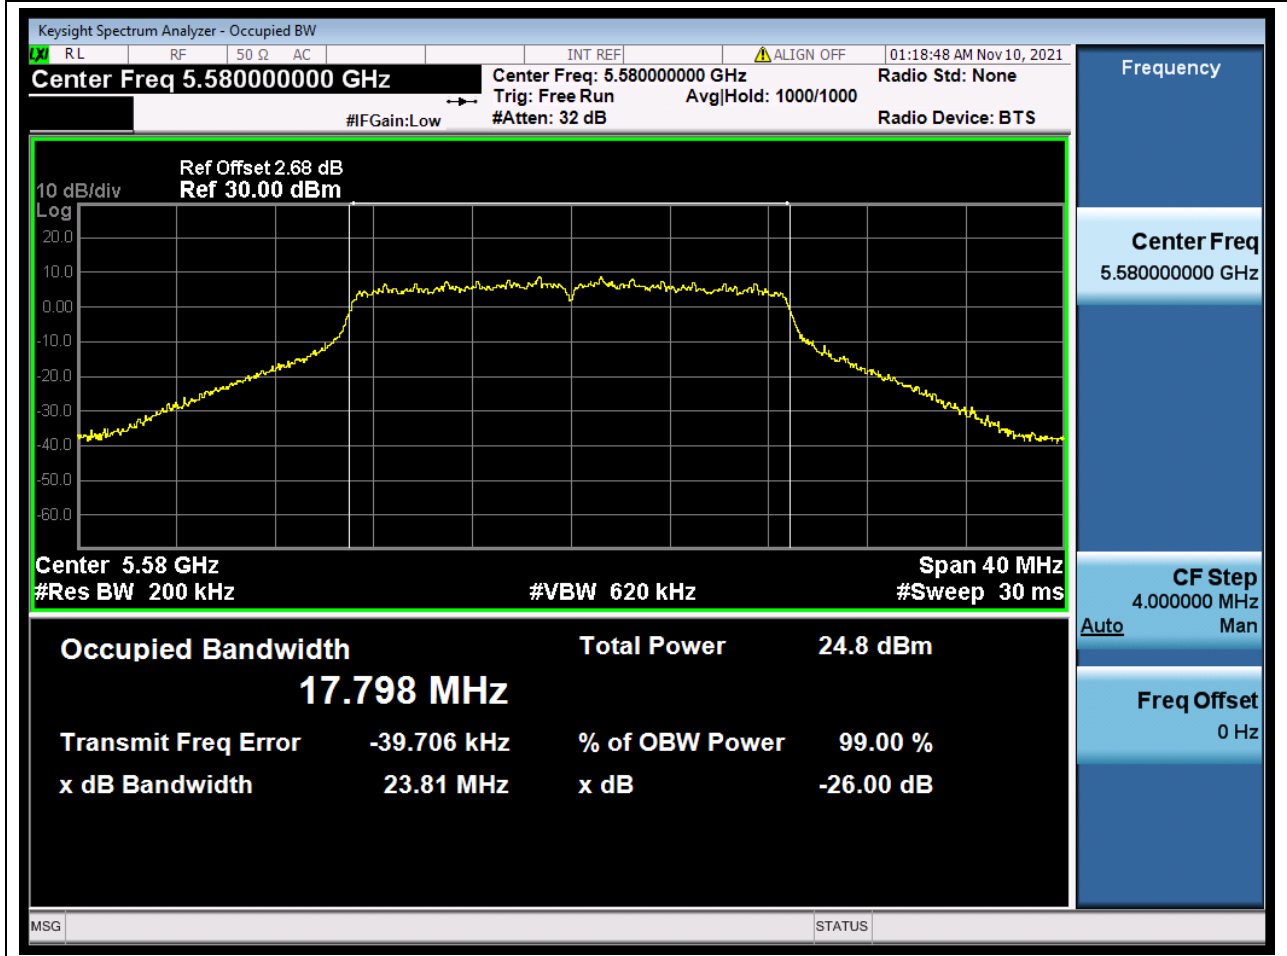

39. 802.11ac_20M_U-NII-2C_M

39.1. A.2-26dB Bandwidth(NTNV)

Center Frequency (MHz)	XdB Down	RBW (MHz)	Detector	Limit (MHz)	XdB BandWidth (MHz)	Verdict
5580	26	0.2	Peak	0	23.812956	Unknow