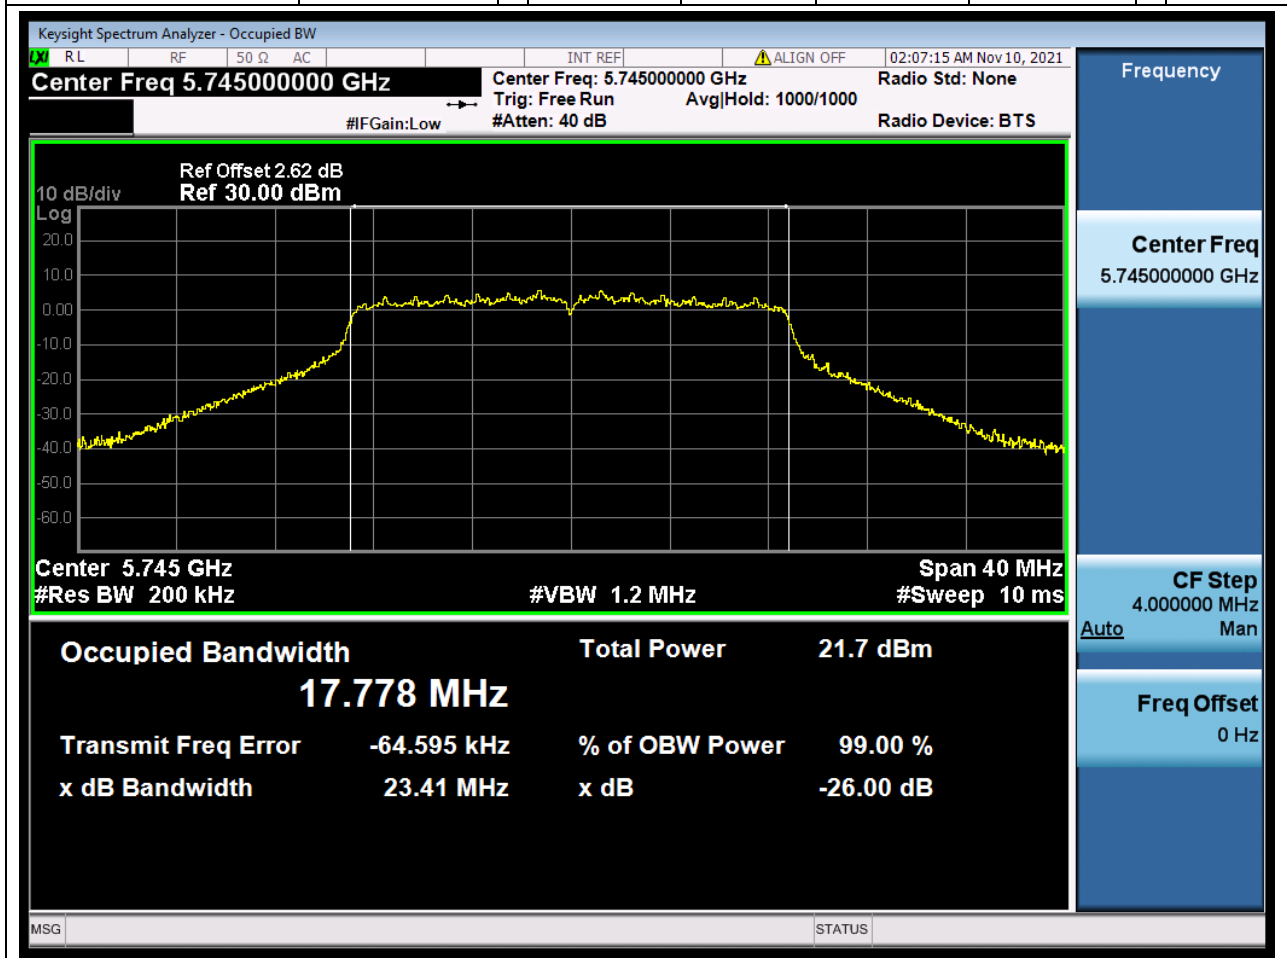

54. 802.11ac_20M_U-NII-3_L

54.1. A.2.2-99% Bandwidth(NTNV)

Center Frequency (MHz)	OBW Power (%)	RBW (MHz)	Detector	Limit (MHz)	OBW (MHz)	Verdict
5745	99	0.2	Peak	0	17.777567	Unknow