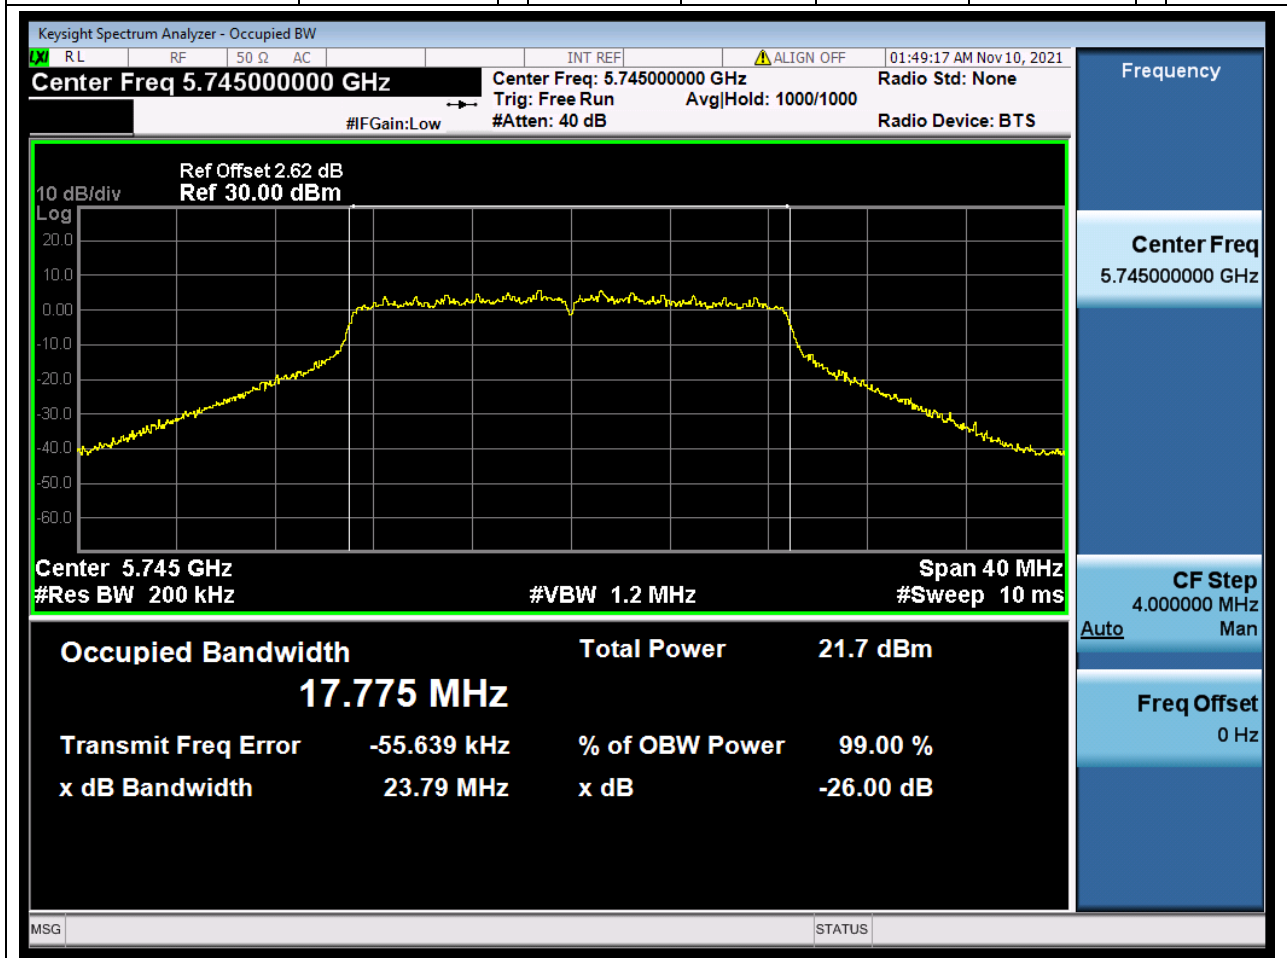

49. 802.11n_20M_U-NII-3_L

49.1. A.2.2-99% Bandwidth(NTNV)

Center Frequency (MHz)	OBW Power (%)	RBW (MHz)	Detector	Limit (MHz)	OBW (MHz)	Verdict
5745	99	0.2	Peak	0	17.775253	Unknown