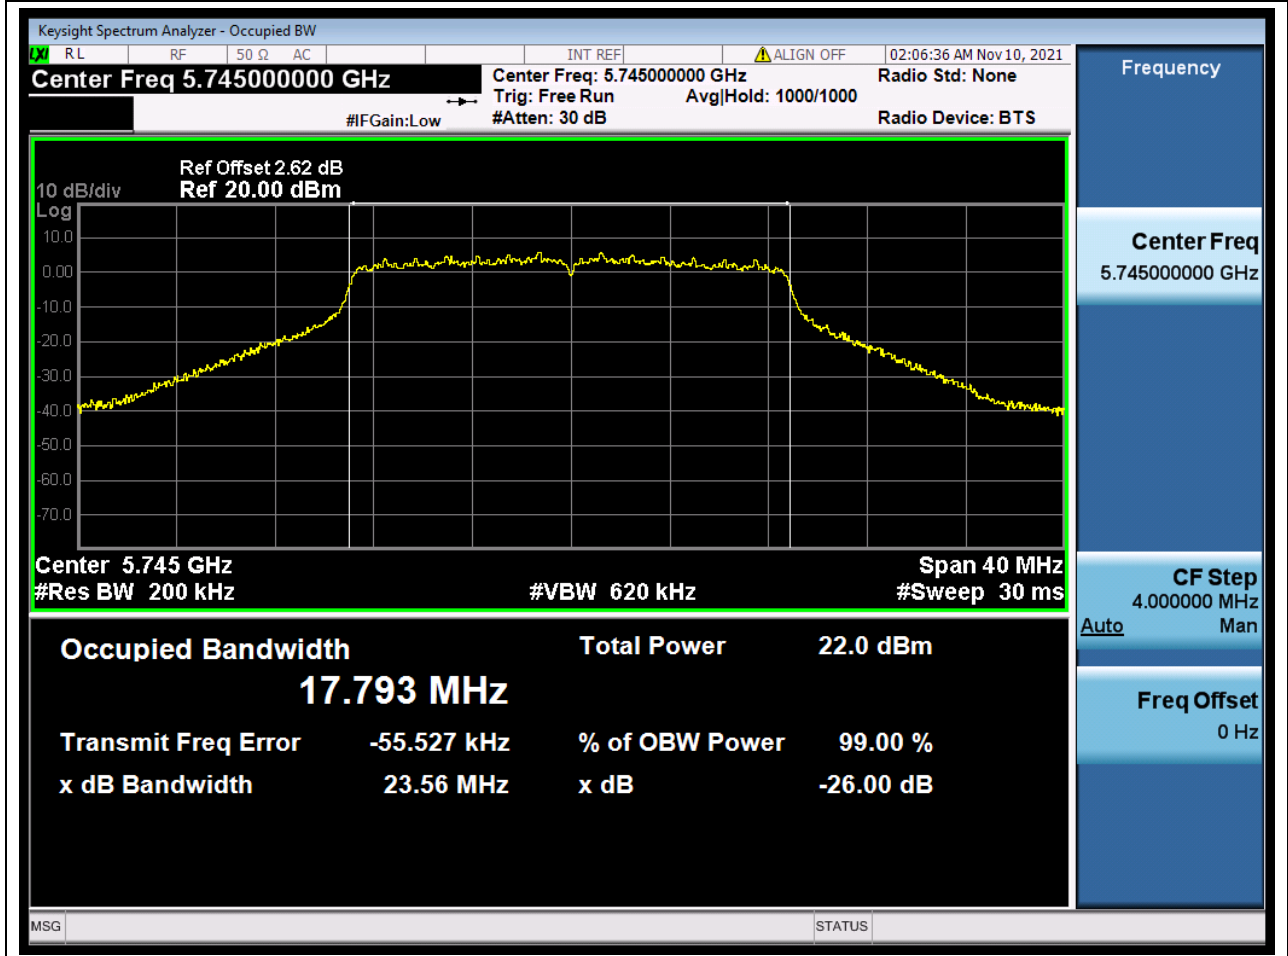

54. 802.11ac_20M_U-NII-3_L

54.1. A.2-26dB Bandwidth(NTNV)

Center Frequency (MHz)	XdB Down	RBW (MHz)	Detector	Limit (MHz)	XdB BandWidth (MHz)	Verdict
5745	26	0.2	Peak	0	23.557449	Unknow