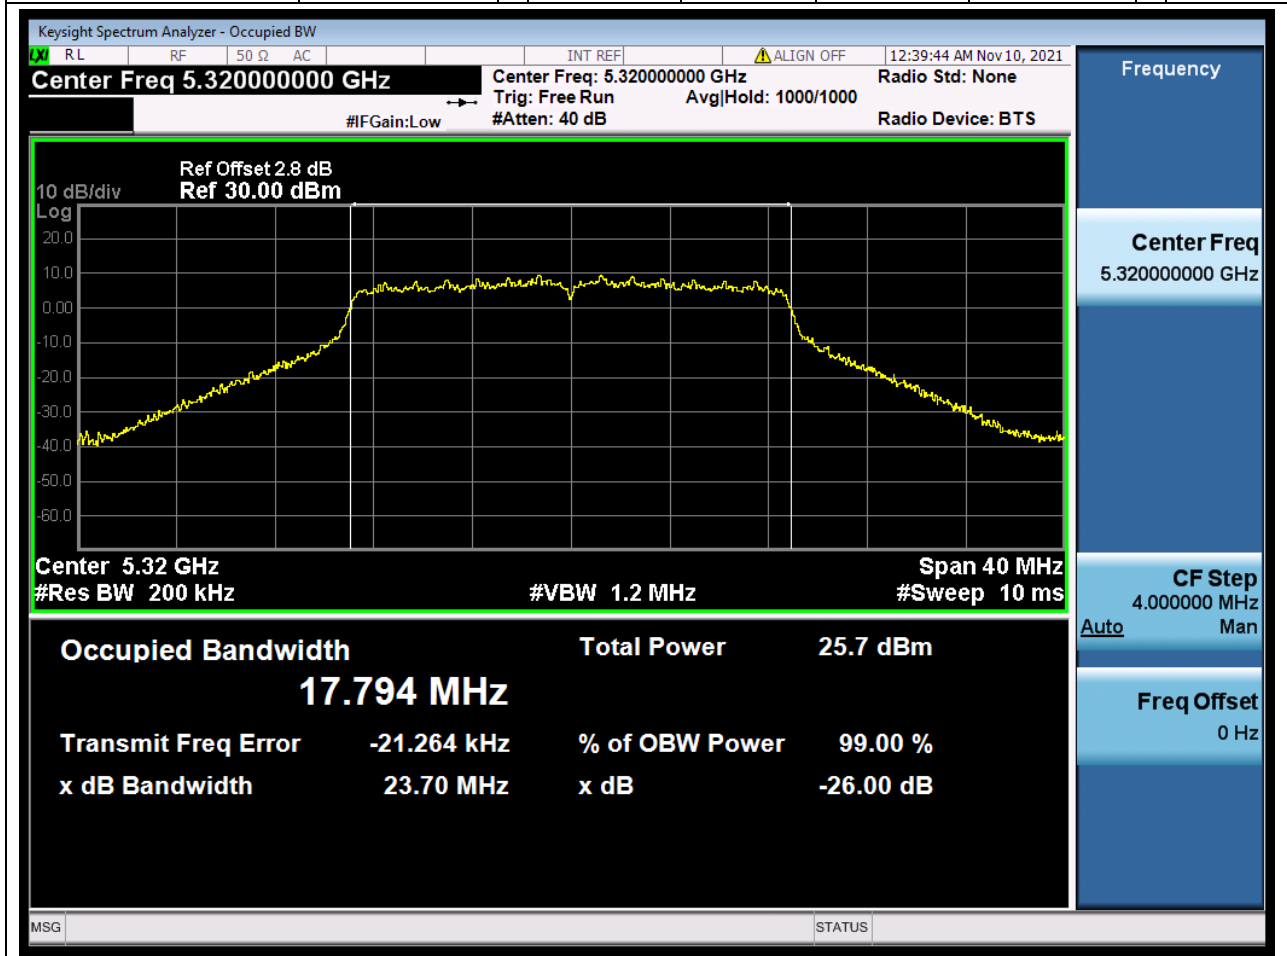

25. 802.11ac_20M_U-NII-2A_H

25.1. A.2.2-99% Bandwidth(NTNV)

Center Frequency (MHz)	OBW Power (%)	RBW (MHz)	Detector	Limit (MHz)	OBW (MHz)	Verdict
5320	99	0.2	Peak	0	17.793928	Unknow