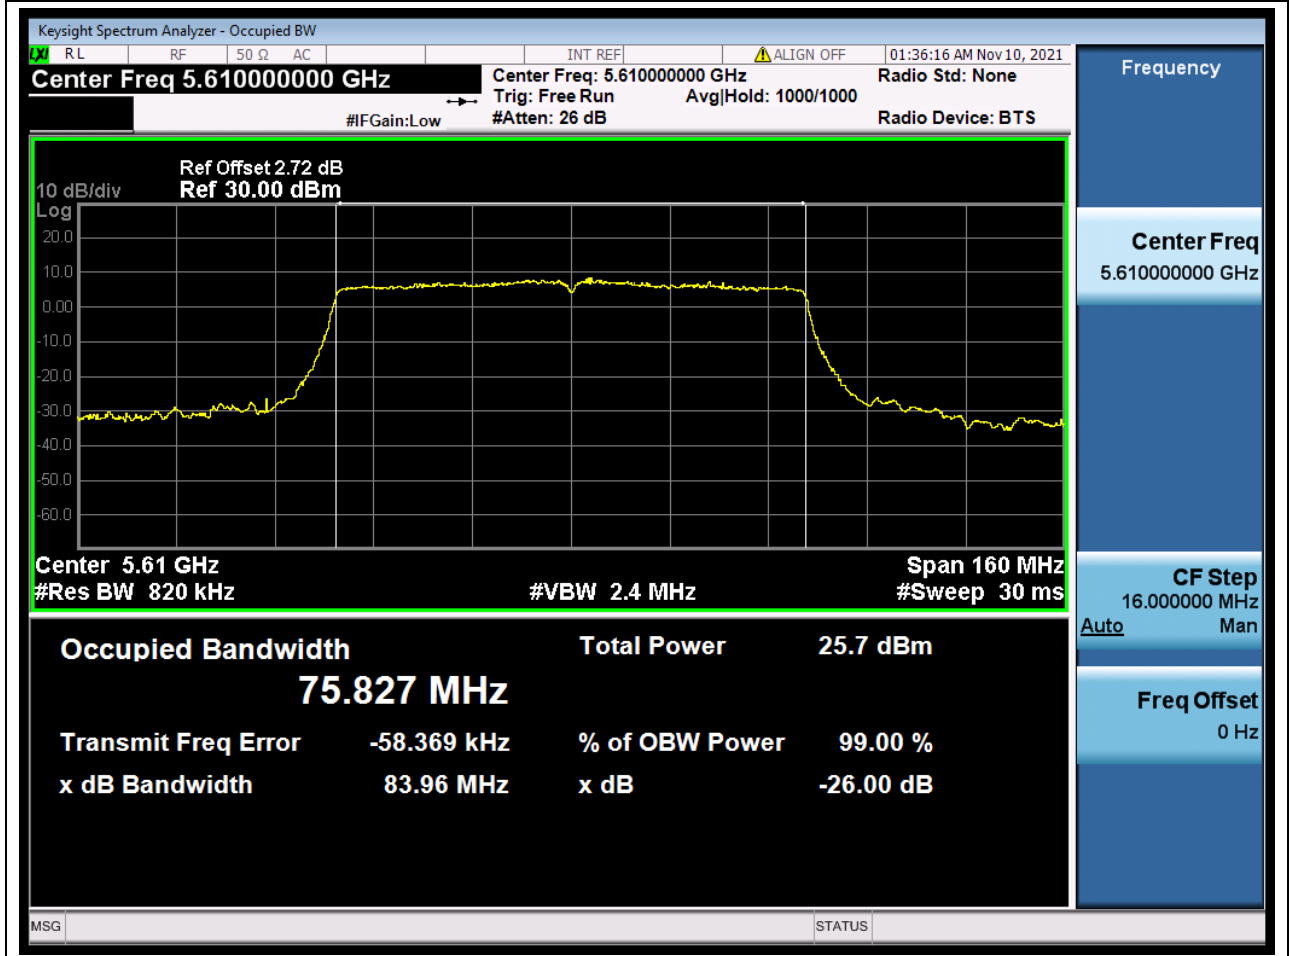

45. 802.11ac_80M_U-NII-2C_M

45.1. A.2-26dB Bandwidth(NTNV)

Center Frequency (MHz)	XdB Down	RBW (MHz)	Detector	Limit (MHz)	XdB BandWidth (MHz)	Verdict
5610	26	0.82	Peak	0	83.964336	Unknow