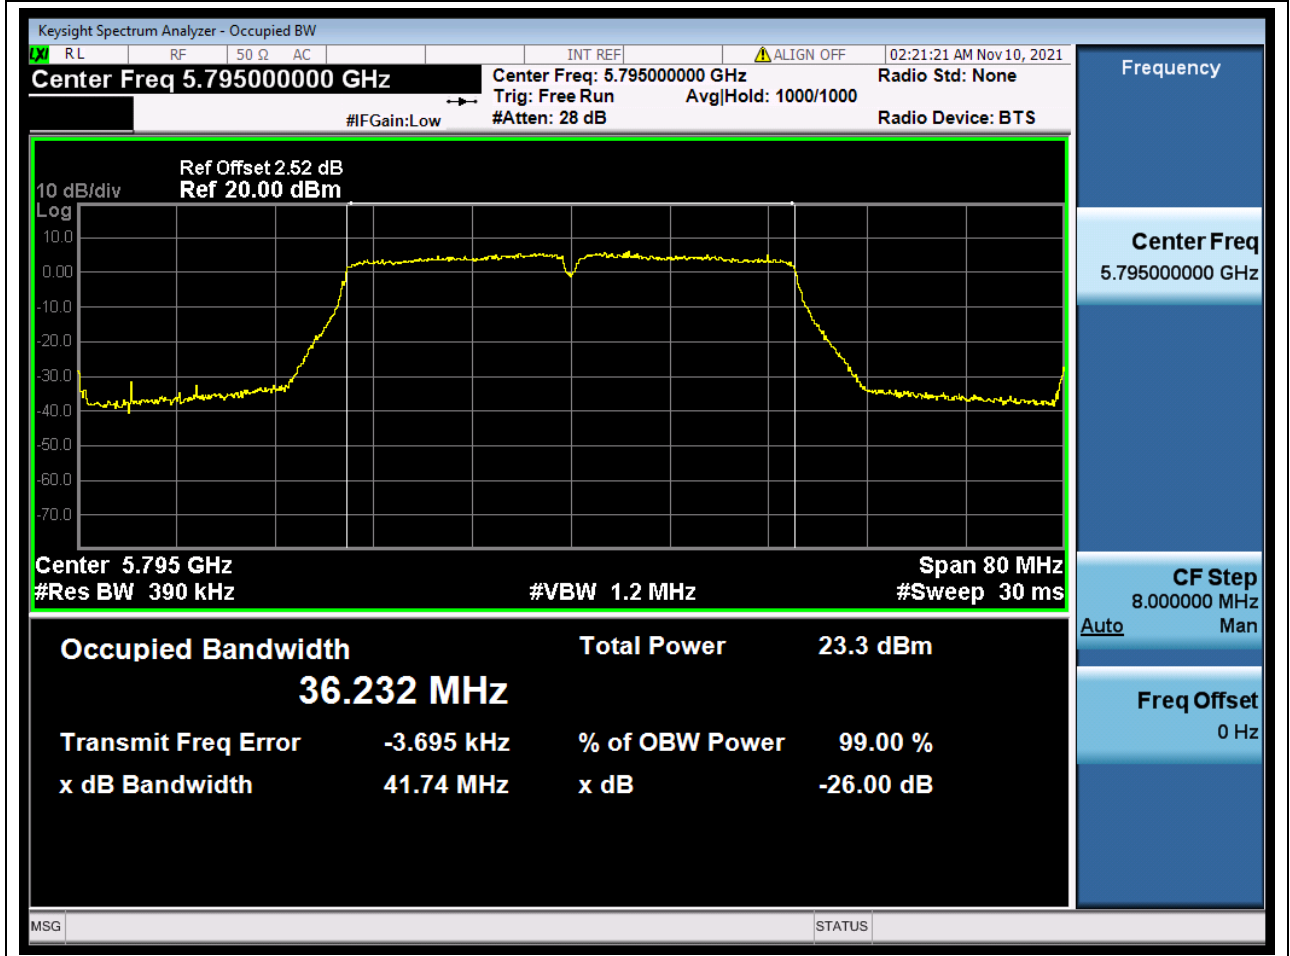

58. 802.11ac_40M_U-NII-3_H

58.1. A.2-26dB Bandwidth(NTNV)

Center Frequency (MHz)	XdB Down	RBW (MHz)	Detector	Limit (MHz)	XdB BandWidth (MHz)	Verdict
5795	26	0.39	Peak	0	41.736082	Unknow