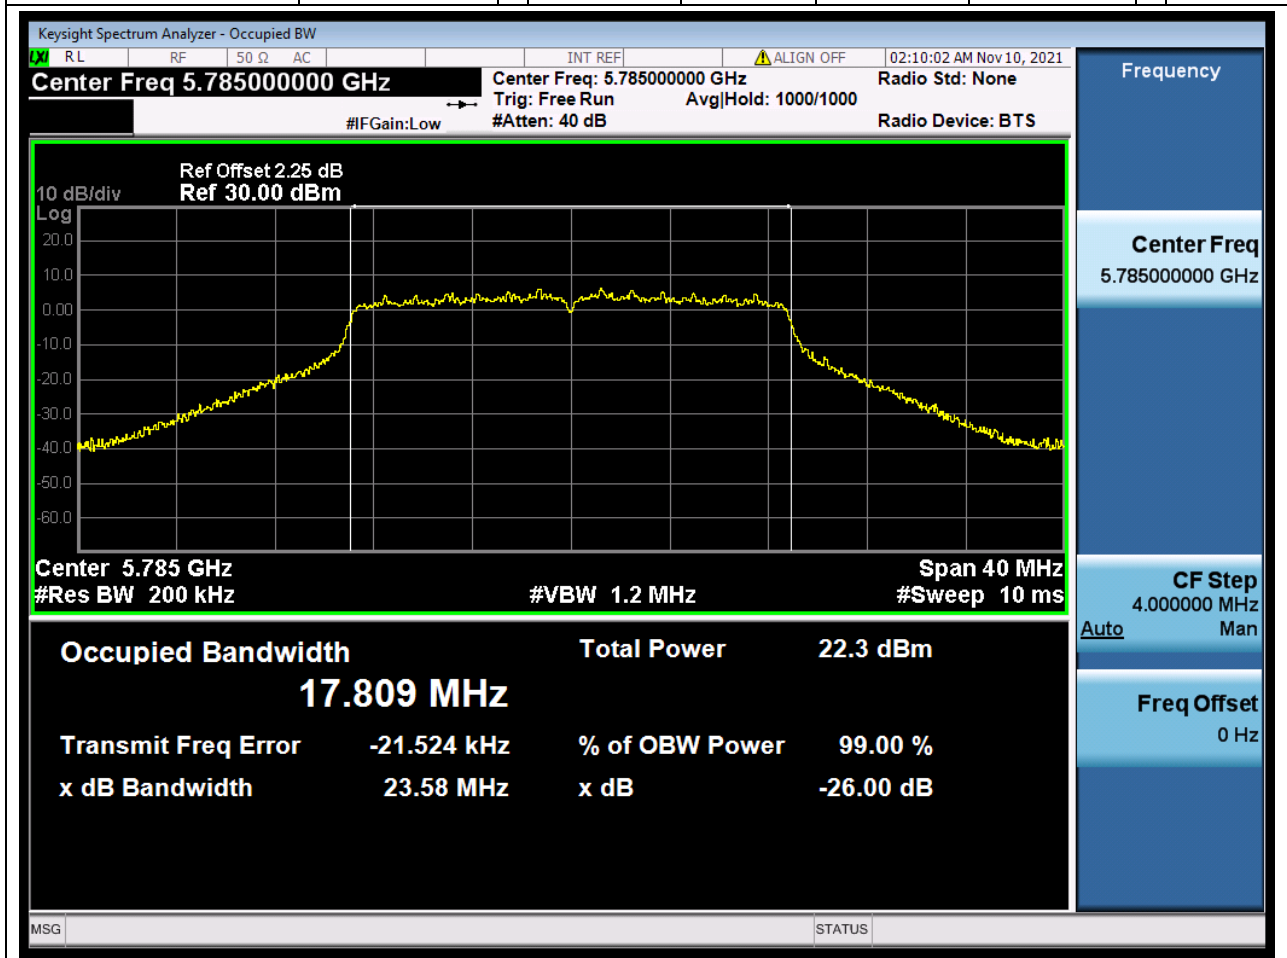

55. 802.11ac_20M_U-NII-3_M

55.1. A.2.2-99% Bandwidth(NTNV)

Center Frequency (MHz)	OBW Power (%)	RBW (MHz)	Detector	Limit (MHz)	OBW (MHz)	Verdict
5785	99	0.2	Peak	0	17.808737	Unknow