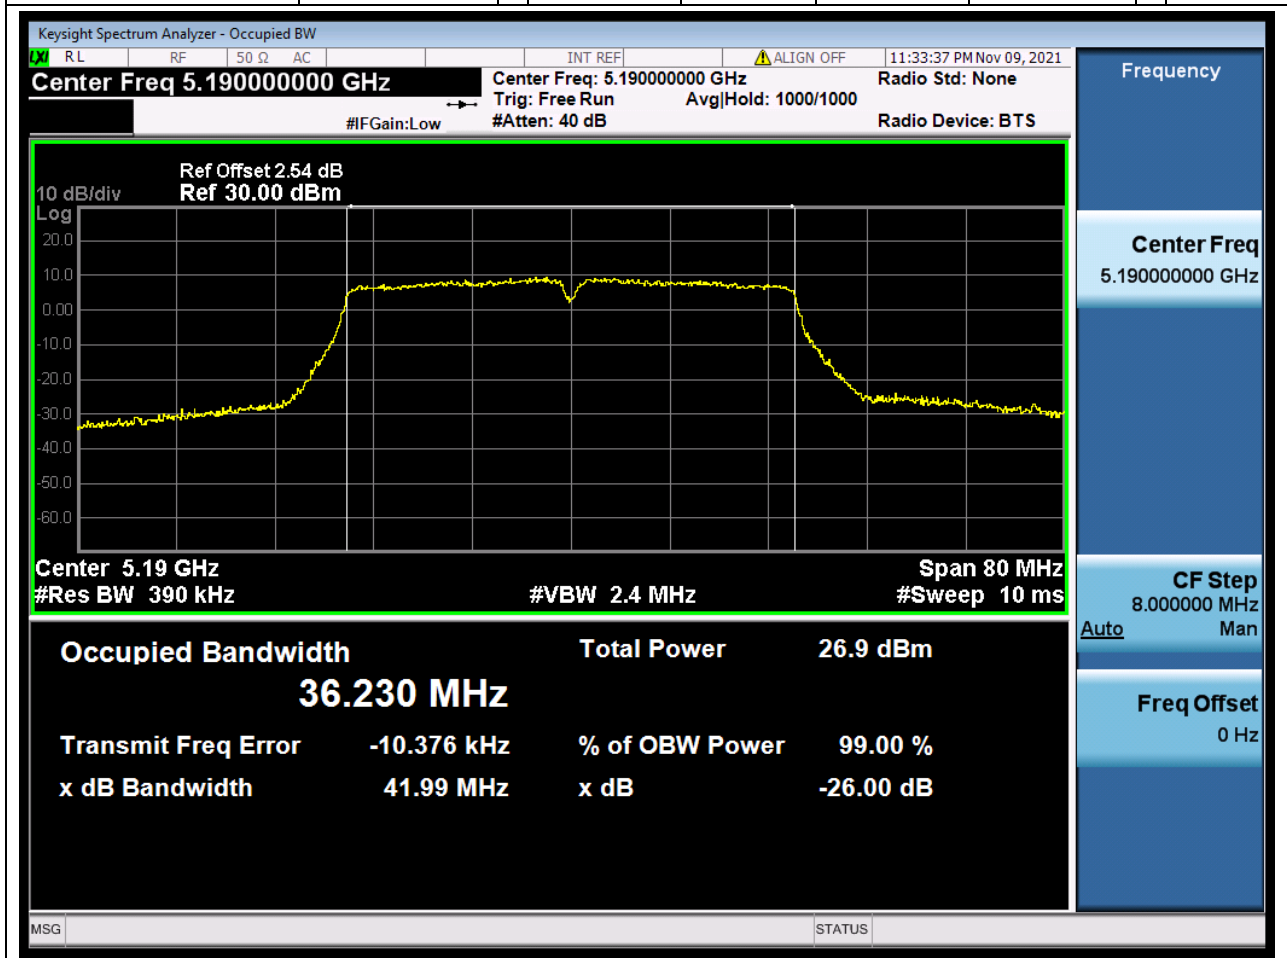

7. 802.11n_40M_U-NII-1_L

7.1. A.2.2-99% Bandwidth(NTNV)

Center Frequency (MHz)	OBW Power (%)	RBW (MHz)	Detector	Limit (MHz)	OBW (MHz)	Verdict
5190	99	0.39	Peak	0	36.229518	Unknown