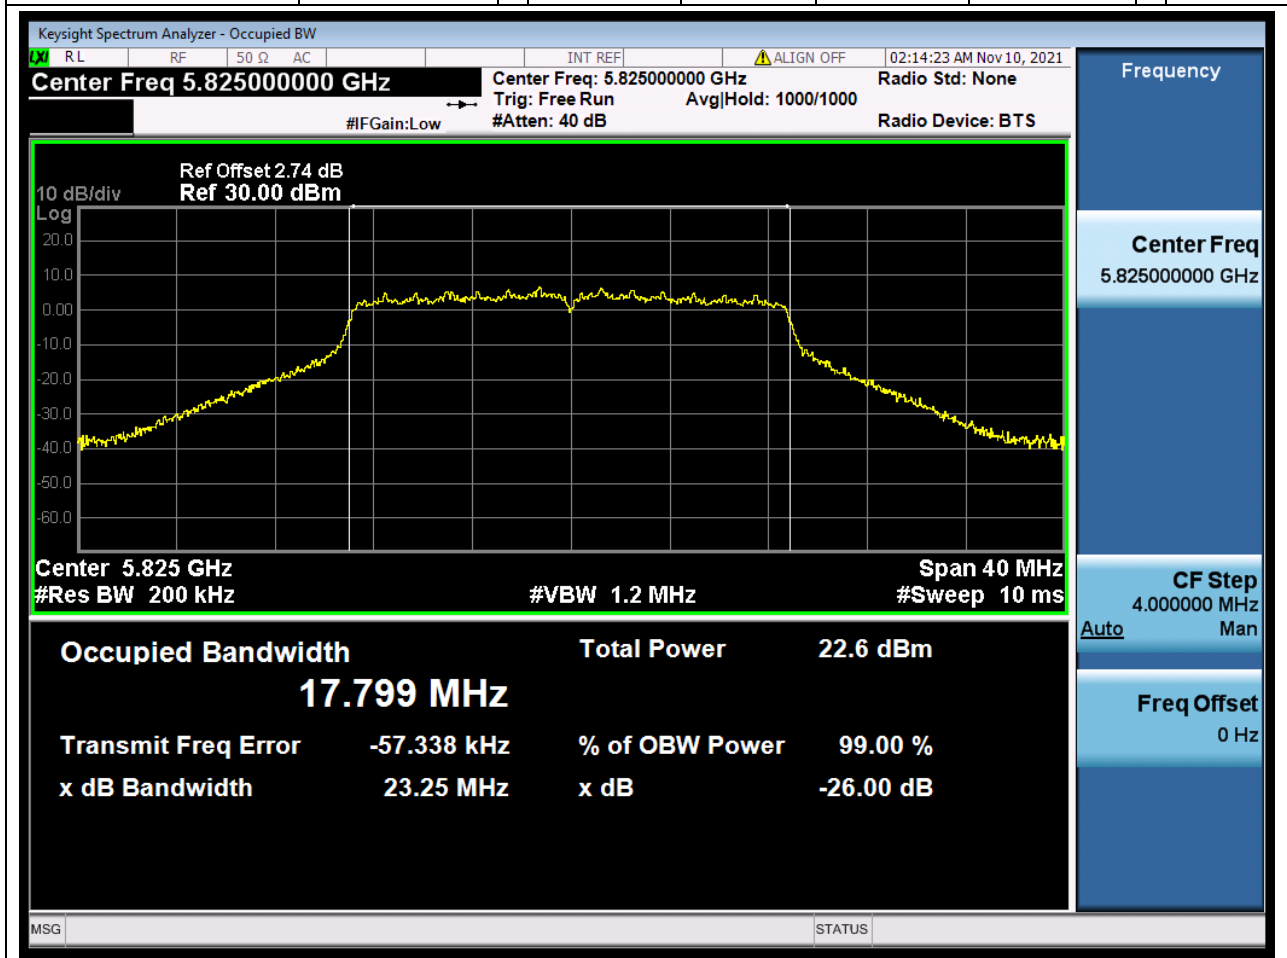

56. 802.11ac_20M_U-NII-3_H

56.1. A.2.2-99% Bandwidth(NTNV)

Center Frequency (MHz)	OBW Power (%)	RBW (MHz)	Detector	Limit (MHz)	OBW (MHz)	Verdict
5825	99	0.2	Peak	0	17.798804	Unknow