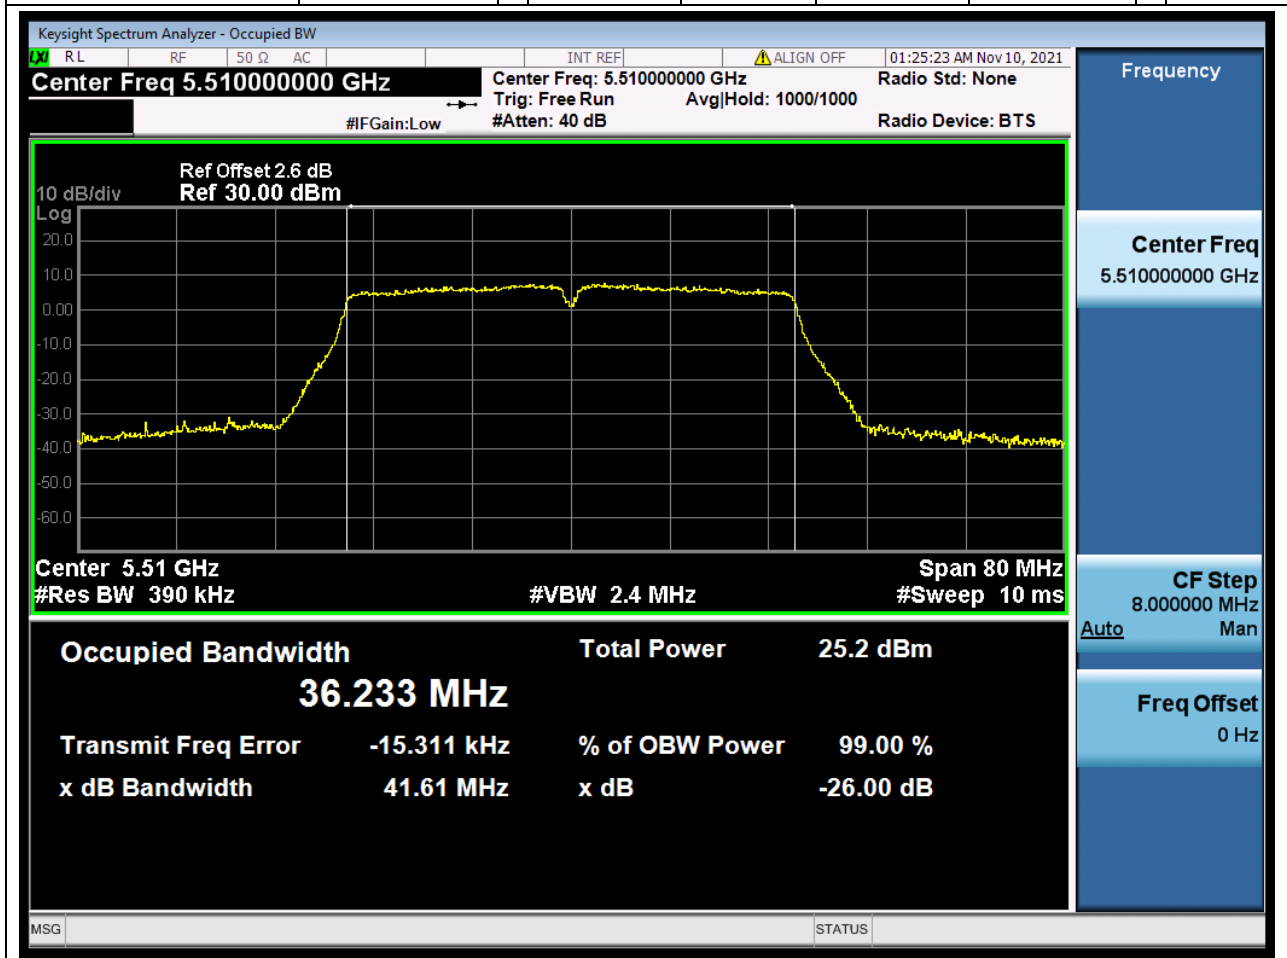

41. 802.11ac_40M_U-NII-2C_L

41.1. A.2.2-99% Bandwidth(NTNV)

Center Frequency (MHz)	OBW Power (%)	RBW (MHz)	Detector	Limit (MHz)	OBW (MHz)	Verdict
5510	99	0.39	Peak	0	36.232873	Unknow