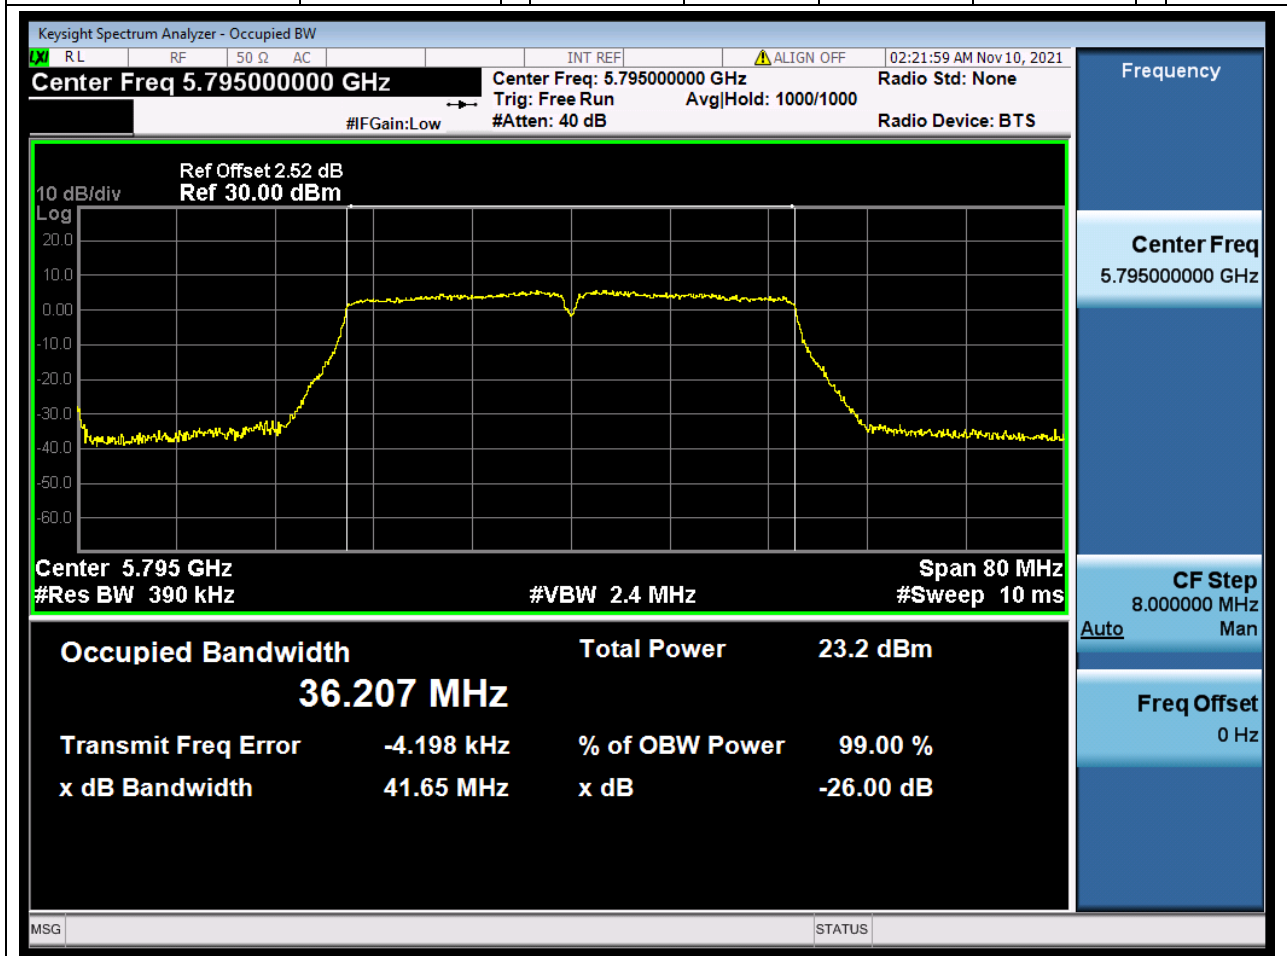

58. 802.11ac_40M_U-NII-3_H

58.1. A.2.2-99% Bandwidth(NTNV)

Center Frequency (MHz)	OBW Power (%)	RBW (MHz)	Detector	Limit (MHz)	OBW (MHz)	Verdict
5795	99	0.39	Peak	0	36.20711	Unknow