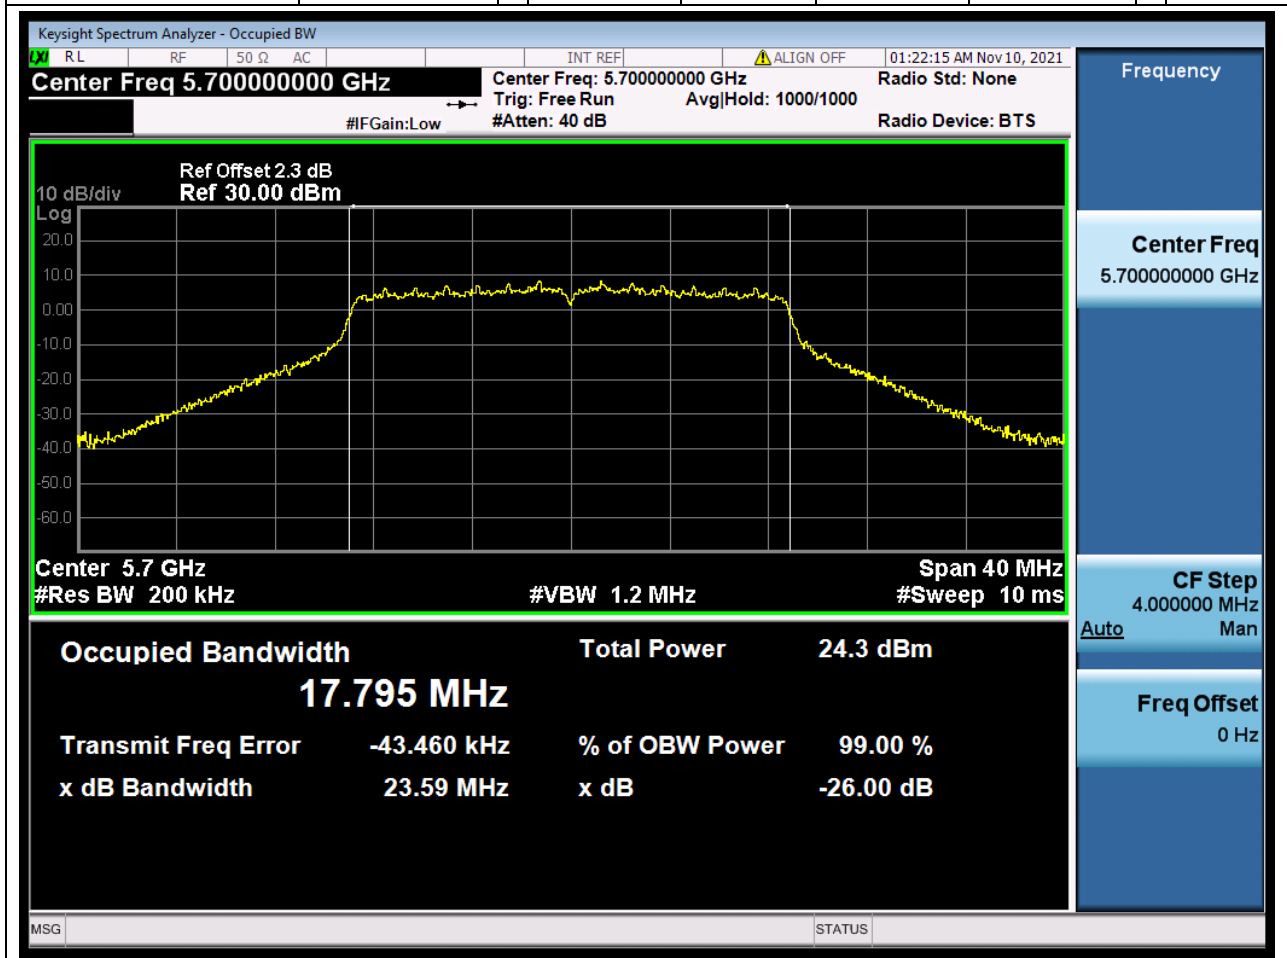

40. 802.11ac_20M_U-NII-2C_H

40.1. A.2.2-99% Bandwidth(NTNV)

Center Frequency (MHz)	OBW Power (%)	RBW (MHz)	Detector	Limit (MHz)	OBW (MHz)	Verdict
5700	99	0.2	Peak	0	17.795402	Unknow