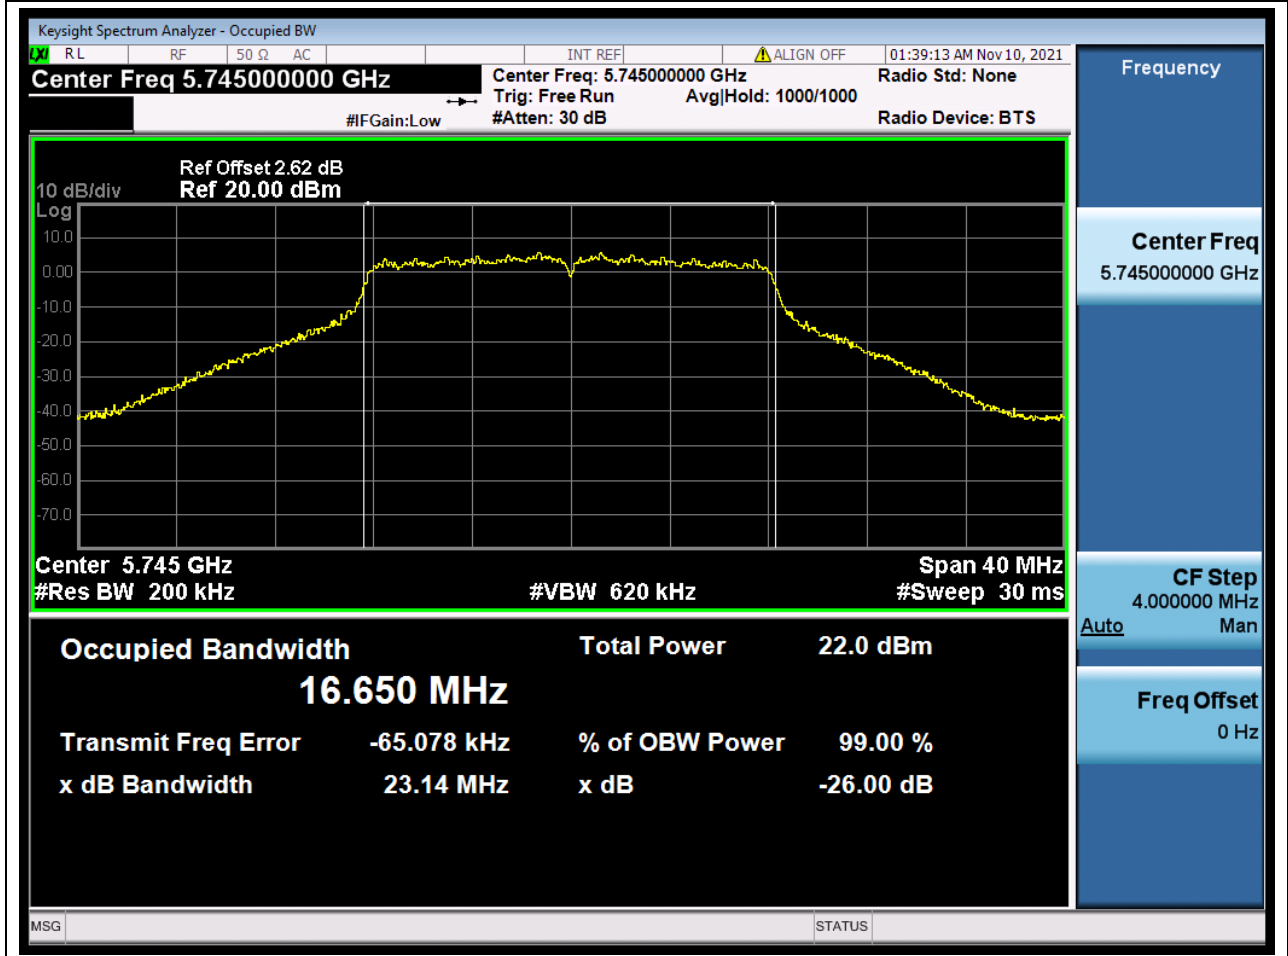

46. 802.11a_20M_U-NII-3_L

46.1. A.2-26dB Bandwidth(NTNV)

Center Frequency (MHz)	XdB Down	RBW (MHz)	Detector	Limit (MHz)	XdB BandWidth (MHz)	Verdict
5745	26	0.2	Peak	0	23.137371	Unknow