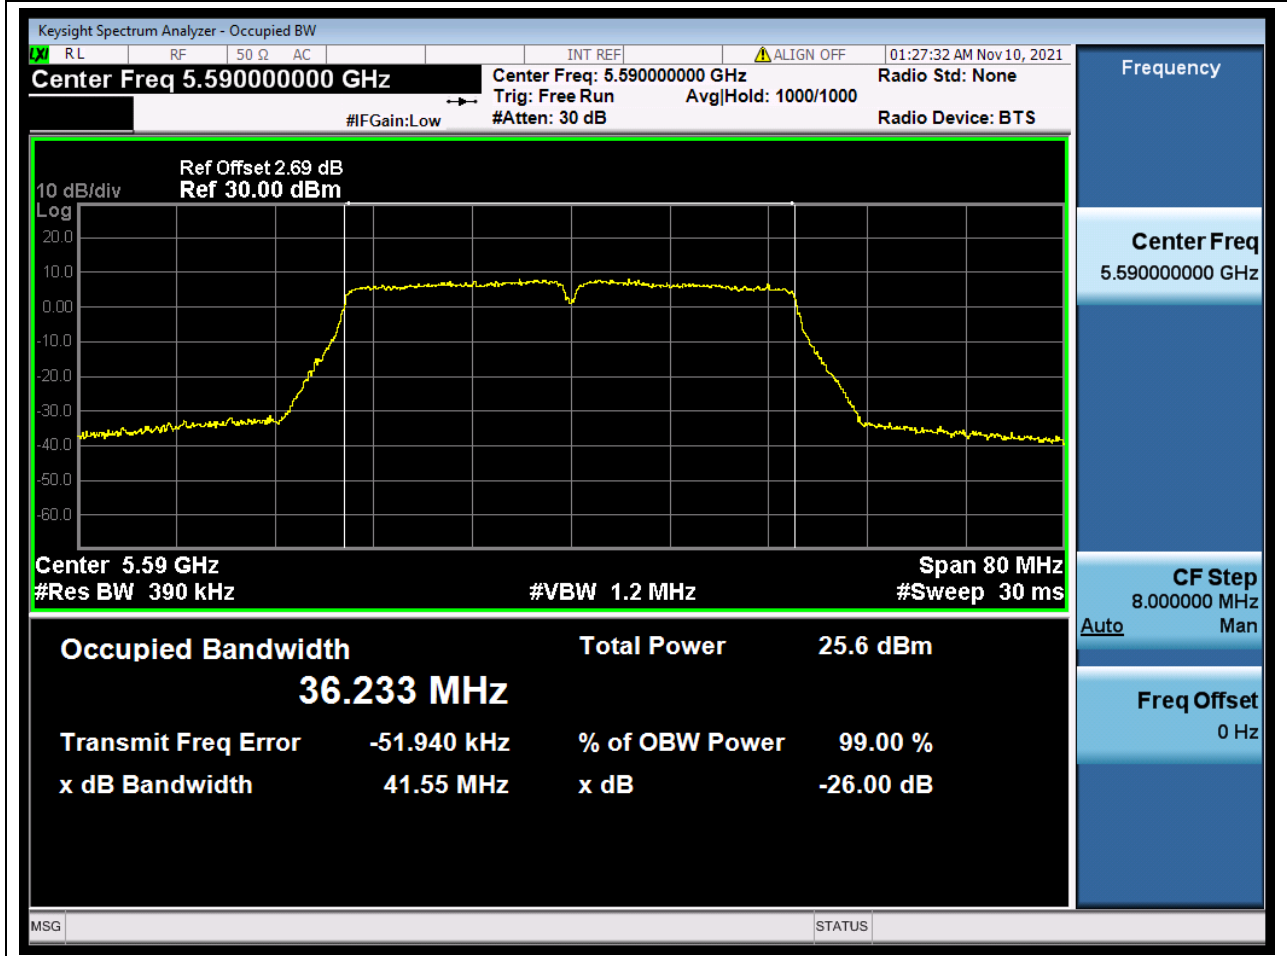

42. 802.11ac_40M_U-NII-2C_M

42.1. A.2-26dB Bandwidth(NTNV)

Center Frequency (MHz)	XdB Down	RBW (MHz)	Detector	Limit (MHz)	XdB BandWidth (MHz)	Verdict
5590	26	0.39	Peak	0	41.551312	Unknow