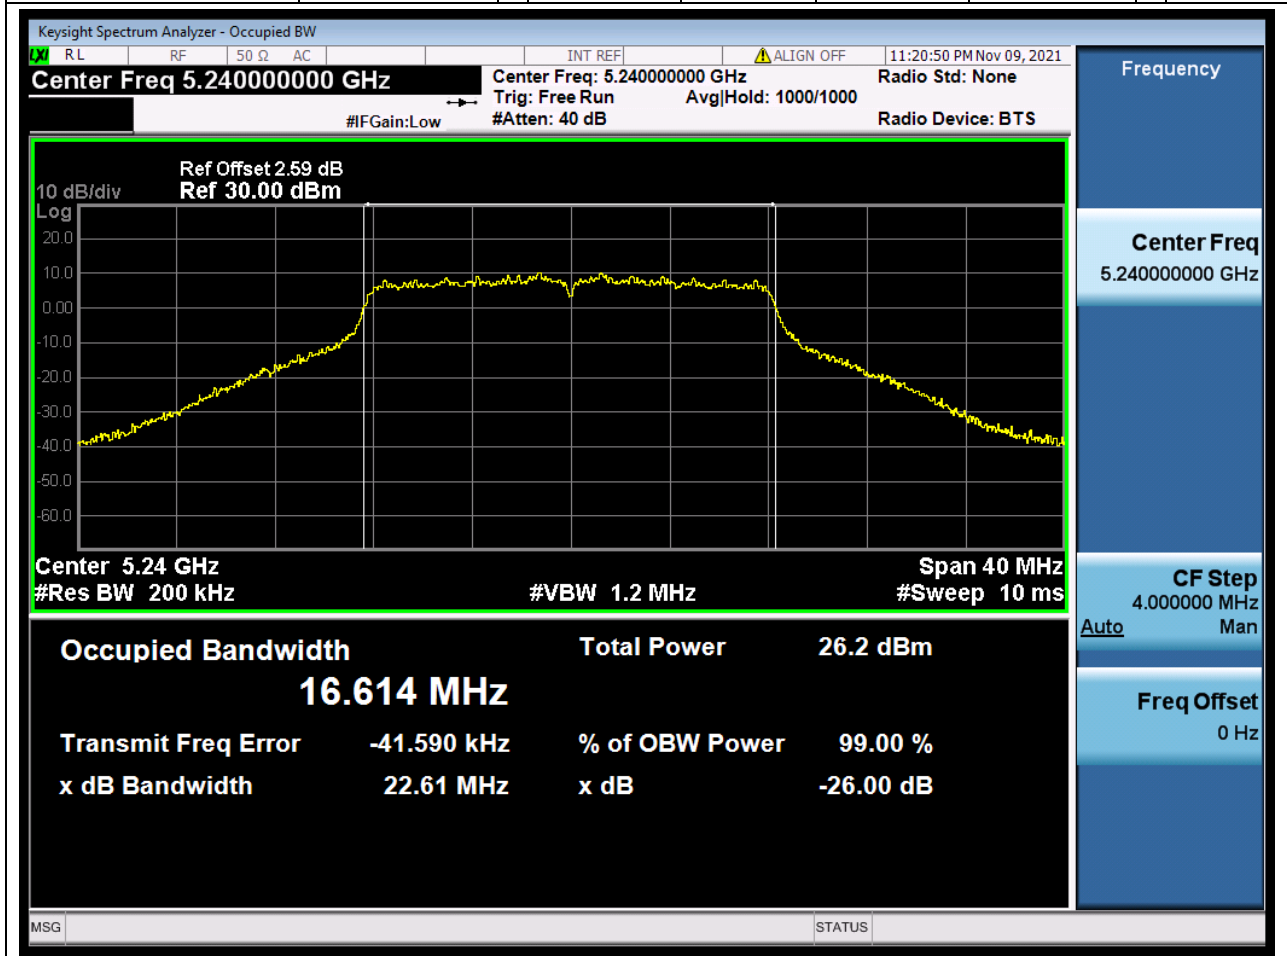

3. 802.11a_20M_U-NII-1_H

3.1. A.2.2-99% Bandwidth(NTNV)

Center Frequency (MHz)	OBW Power (%)	RBW (MHz)	Detector	Limit (MHz)	OBW (MHz)	Verdict
5240	99	0.2	Peak	0	16.613795	Unknow