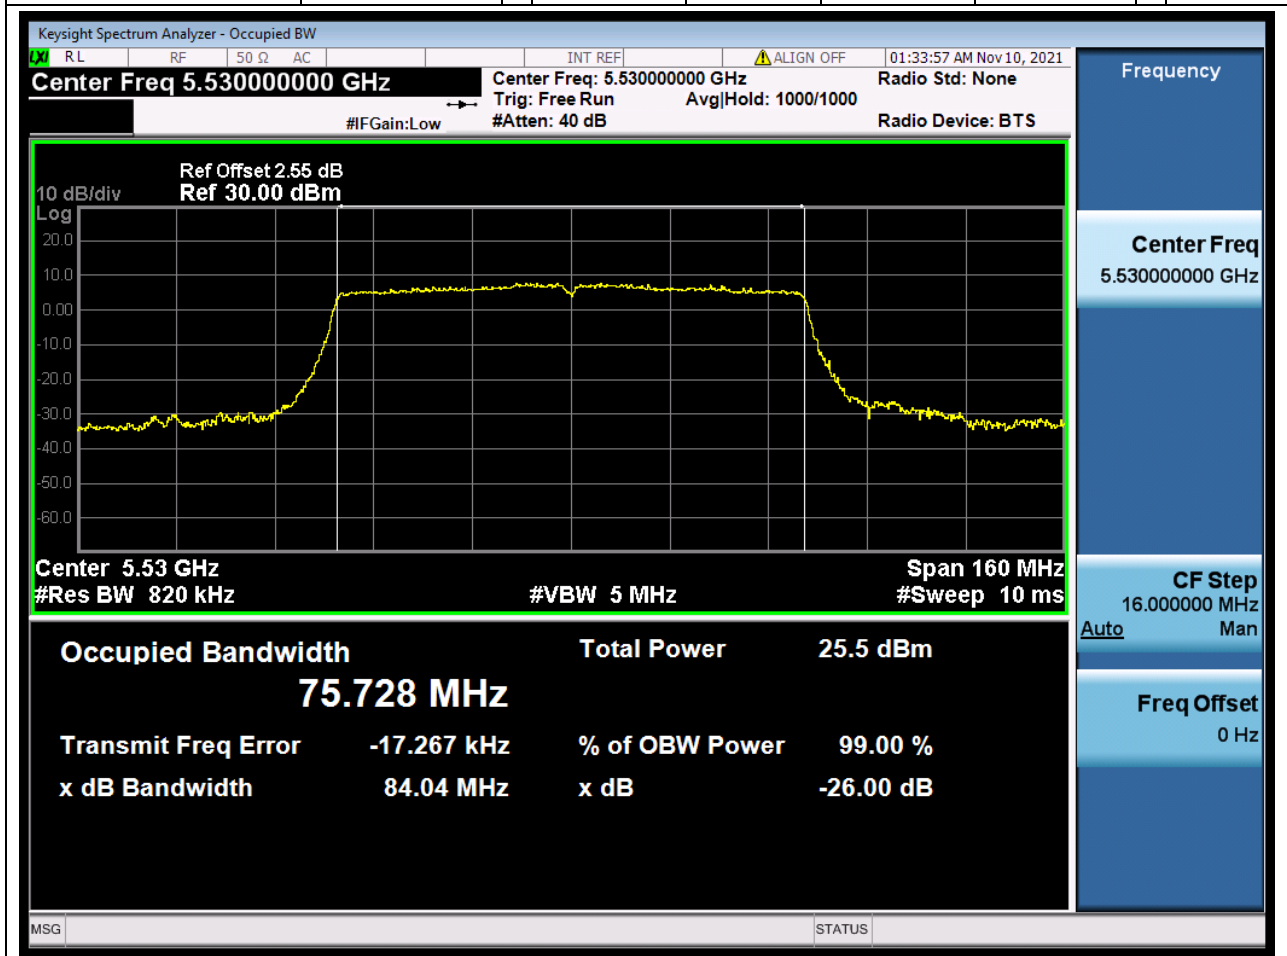

44. 802.11ac_80M_U-NII-2C_L

44.1. A.2.2-99% Bandwidth(NTNV)

Center Frequency (MHz)	OBW Power (%)	RBW (MHz)	Detector	Limit (MHz)	OBW (MHz)	Verdict
5530	99	0.82	Peak	0	75.7283	Unknow