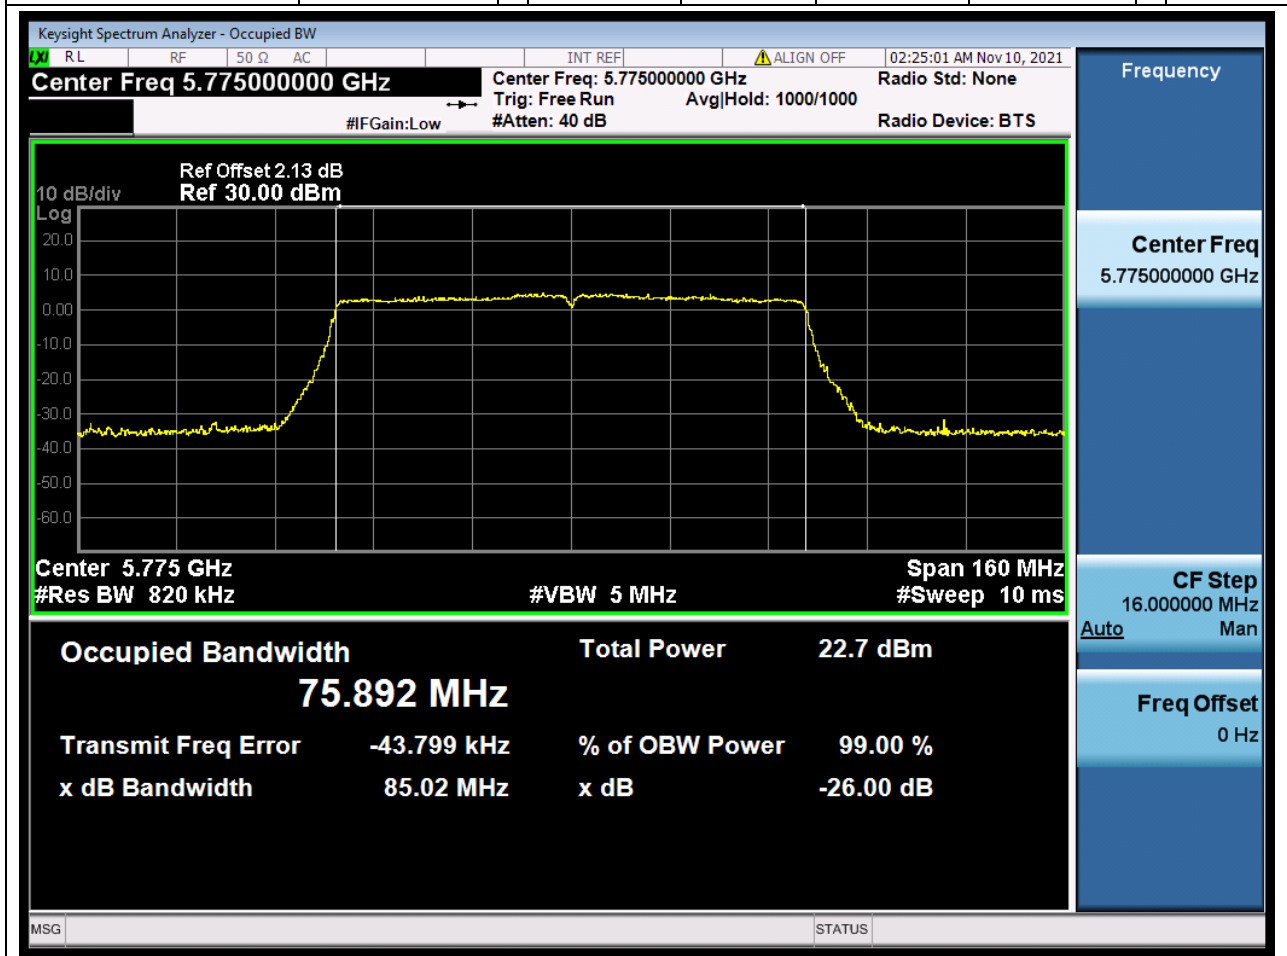

59. 802.11ac_80M_U-NII-3_M

59.1. A.2.2-99% Bandwidth(NTNV)

Center Frequency (MHz)	OBW Power (%)	RBW (MHz)	Detector	Limit (MHz)	OBW (MHz)	Verdict
5775	99	0.82	Peak	0	75.891856	Unknown