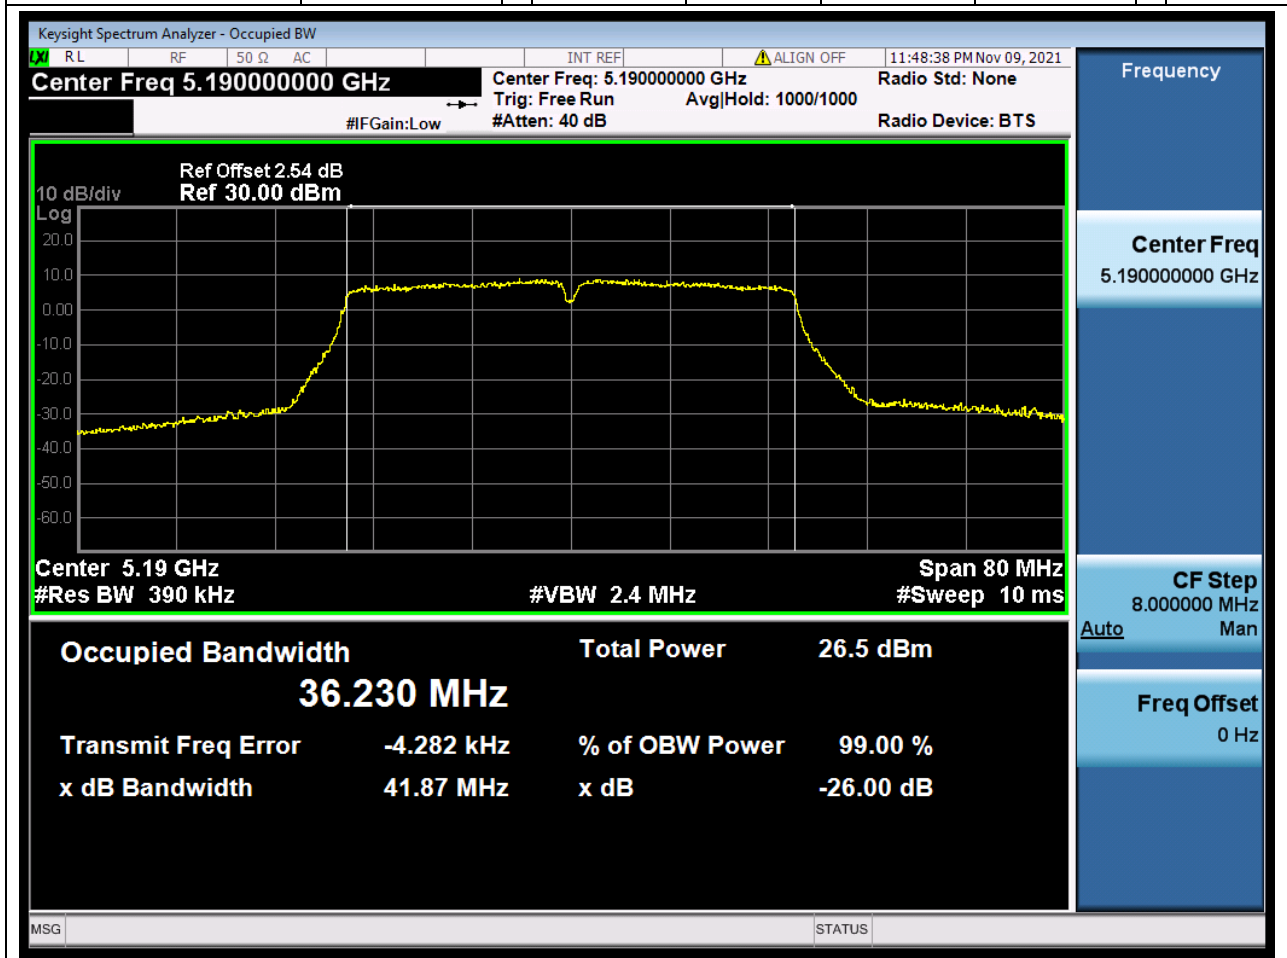

12. 802.11ac_40M_U-NII-1_L

12.1. A.2.2-99% Bandwidth(NTNV)

Center Frequency (MHz)	OBW Power (%)	RBW (MHz)	Detector	Limit (MHz)	OBW (MHz)	Verdict
5190	99	0.39	Peak	0	36.2298	Unknow