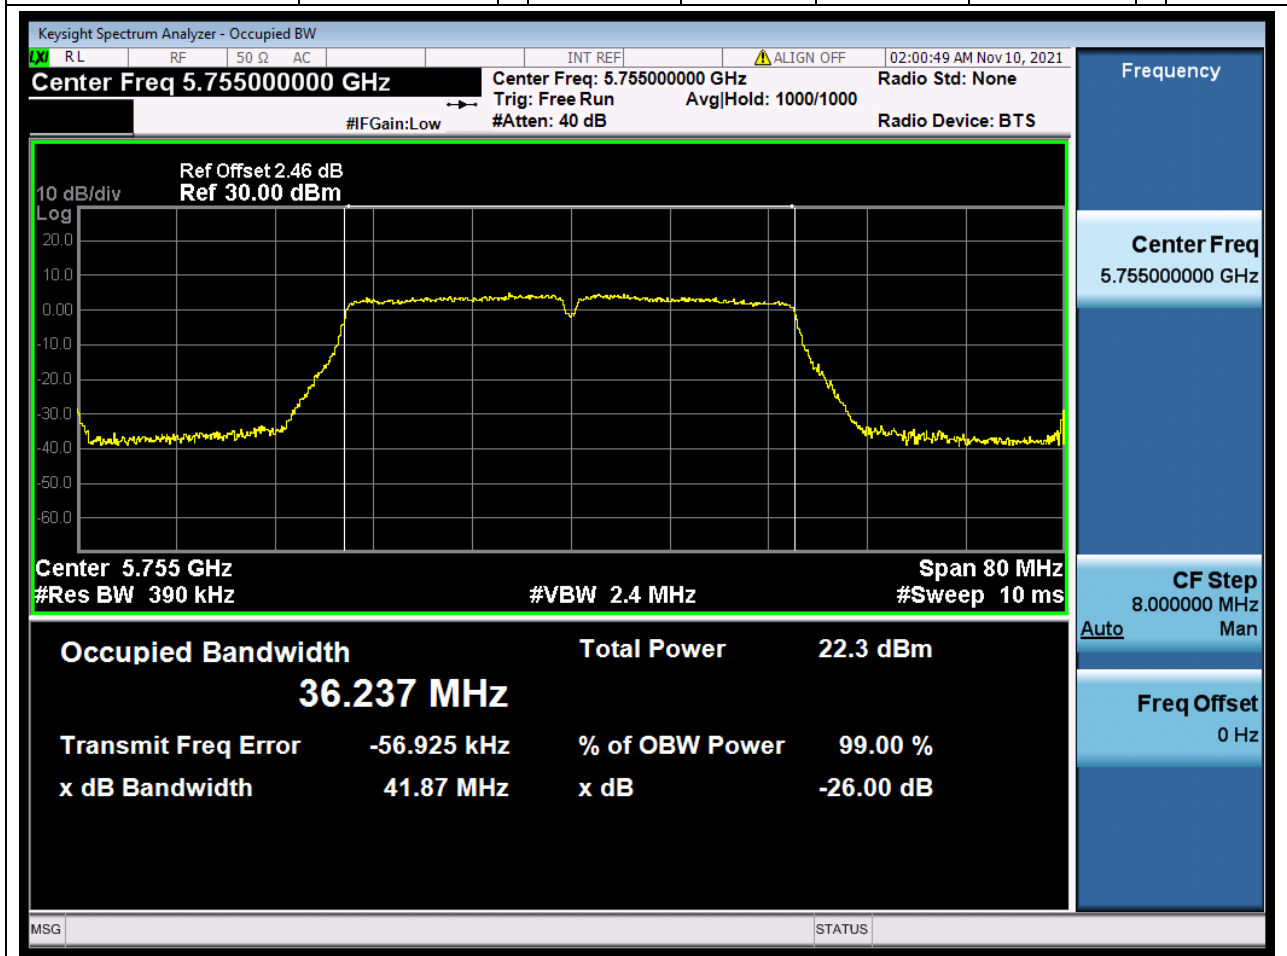

52. 802.11n_40M_U-NII-3_L

52.1. A.2.2-99% Bandwidth(NTNV)

Center Frequency (MHz)	OBW Power (%)	RBW (MHz)	Detector	Limit (MHz)	OBW (MHz)	Verdict
5755	99	0.39	Peak	0	36.237322	Unknow