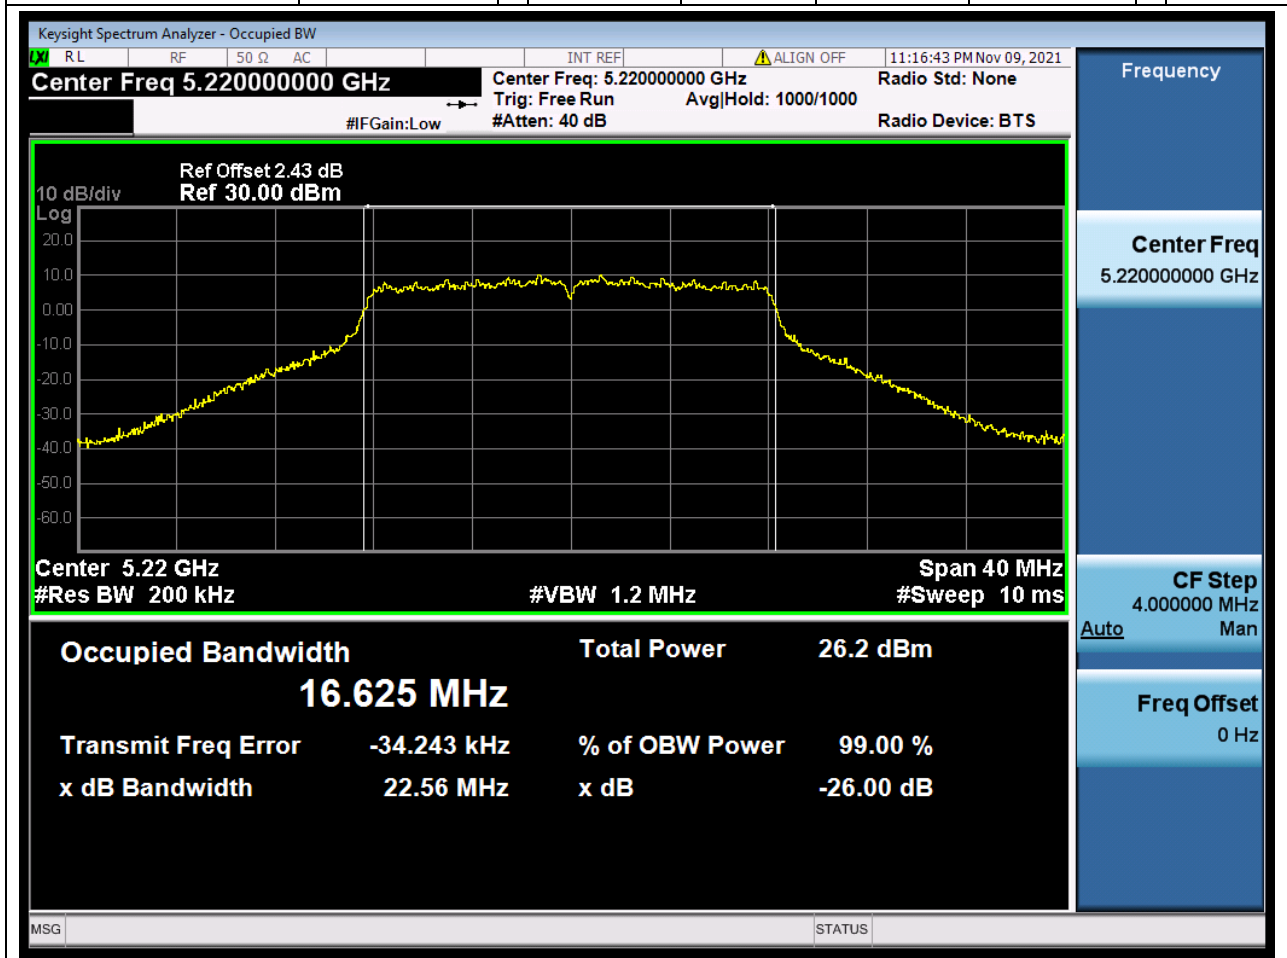

2. 802.11a_20M_U-NII-1_M

2.1. A.2.2-99% Bandwidth(NTNV)

Center Frequency (MHz)	OBW Power (%)	RBW (MHz)	Detector	Limit (MHz)	OBW (MHz)	Verdict
5220	99	0.2	Peak	0	16.625323	Unknow