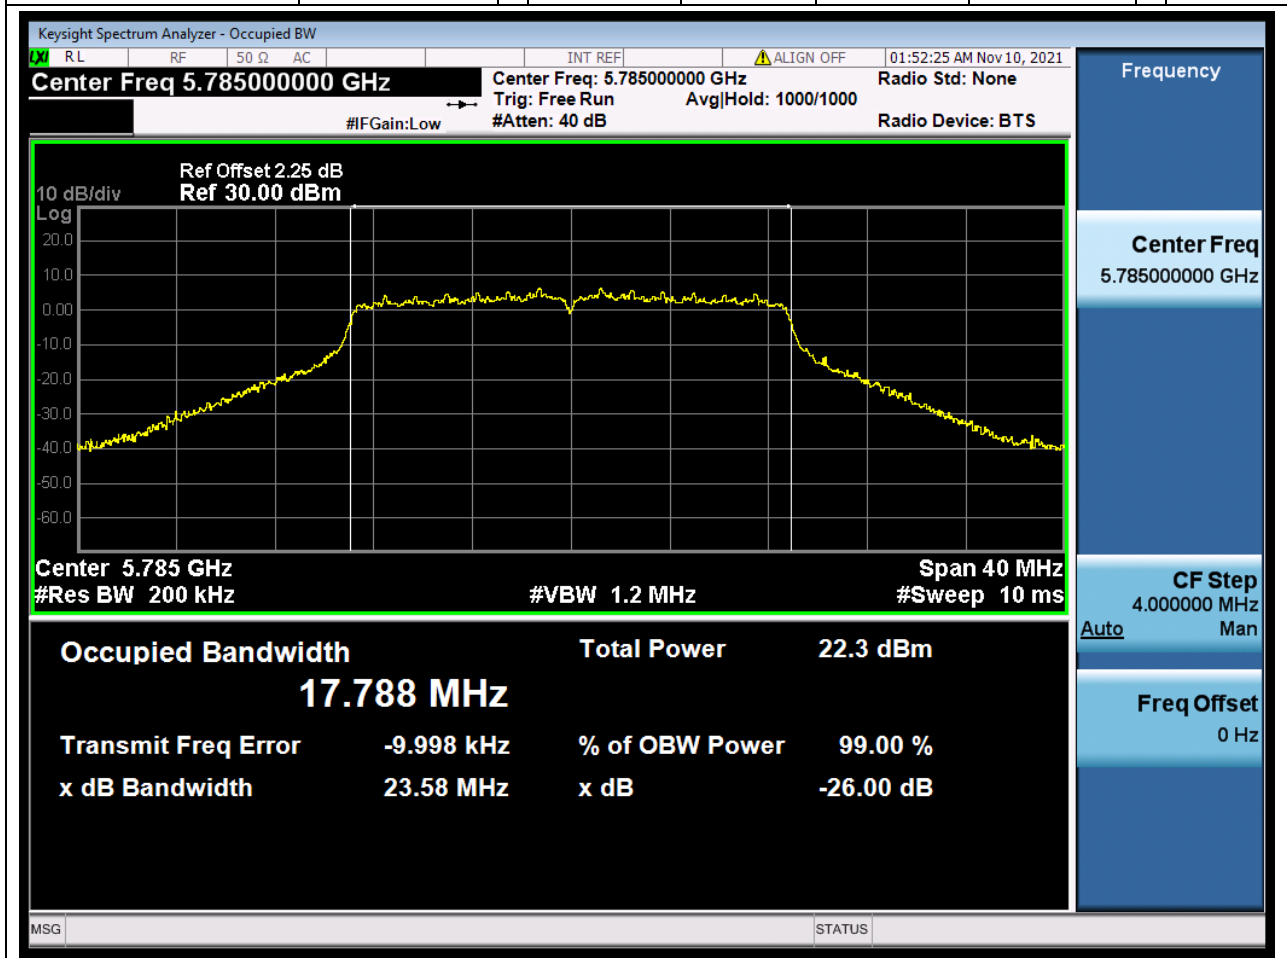

50. 802.11n_20M_U-NII-3_M

50.1. A.2.2-99% Bandwidth(NTNV)

Center Frequency (MHz)	OBW Power (%)	RBW (MHz)	Detector	Limit (MHz)	OBW (MHz)	Verdict
5785	99	0.2	Peak	0	17.787503	Unknow