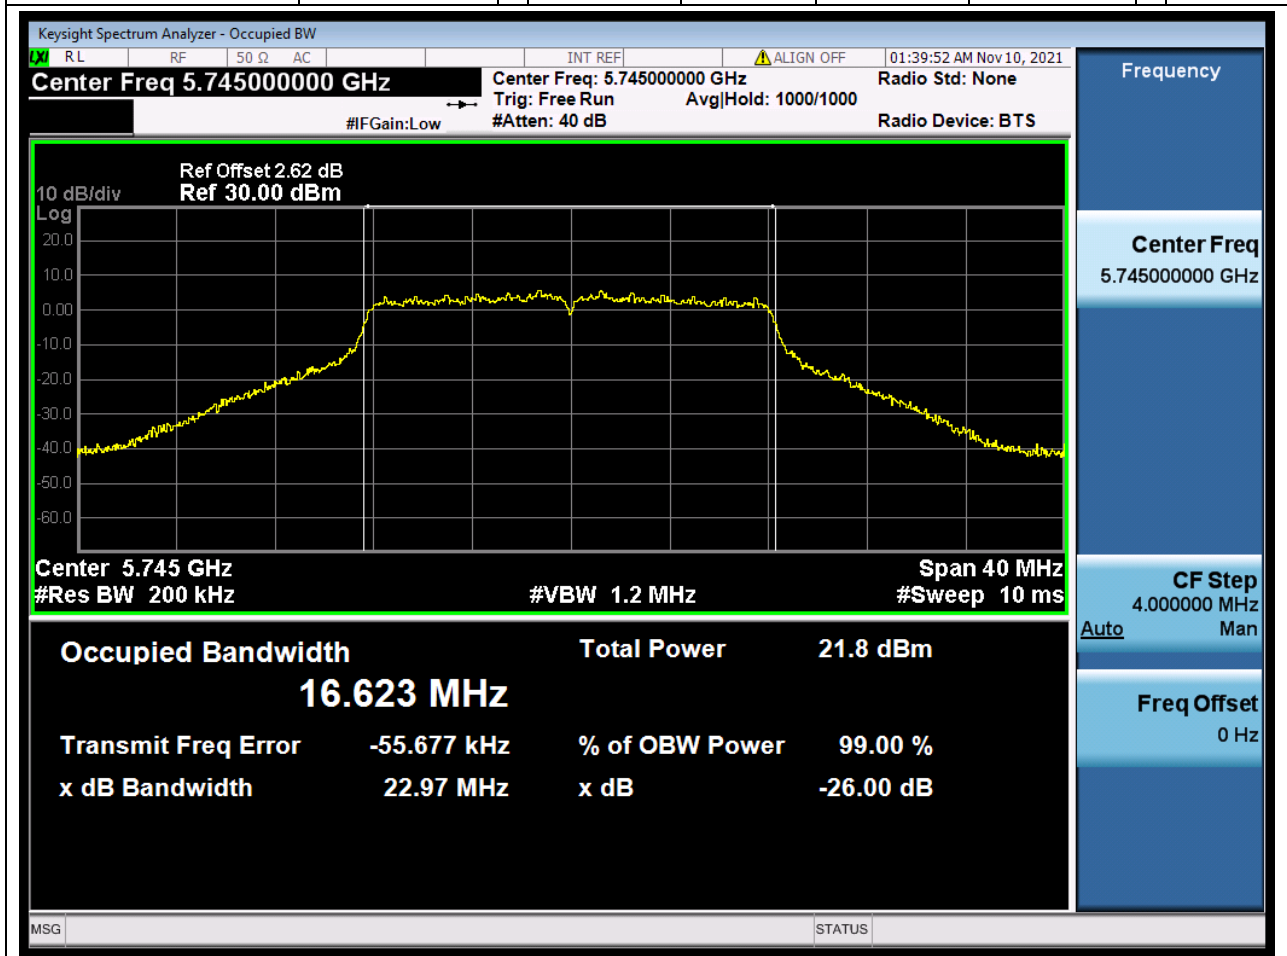

46. 802.11a_20M_U-NII-3_L

46.1. A.2.2-99% Bandwidth(NTNV)

Center Frequency (MHz)	OBW Power (%)	RBW (MHz)	Detector	Limit (MHz)	OBW (MHz)	Verdict
5745	99	0.2	Peak	0	16.623072	Unknow