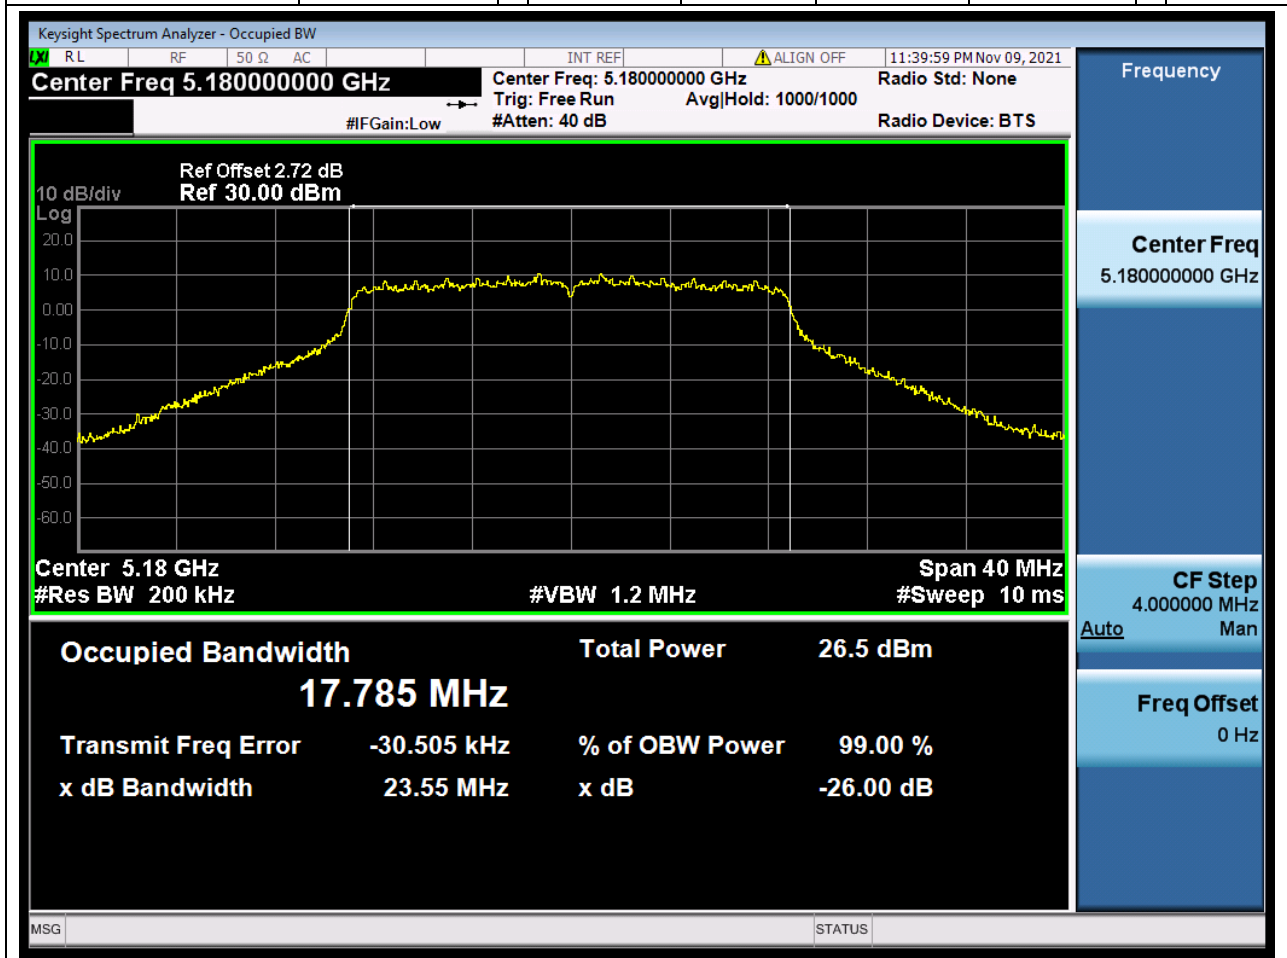

9. 802.11ac_20M_U-NII-1_L

9.1. A.2.2-99% Bandwidth(NTNV)

Center Frequency (MHz)	OBW Power (%)	RBW (MHz)	Detector	Limit (MHz)	OBW (MHz)	Verdict
5180	99	0.2	Peak	0	17.785039	Unknown